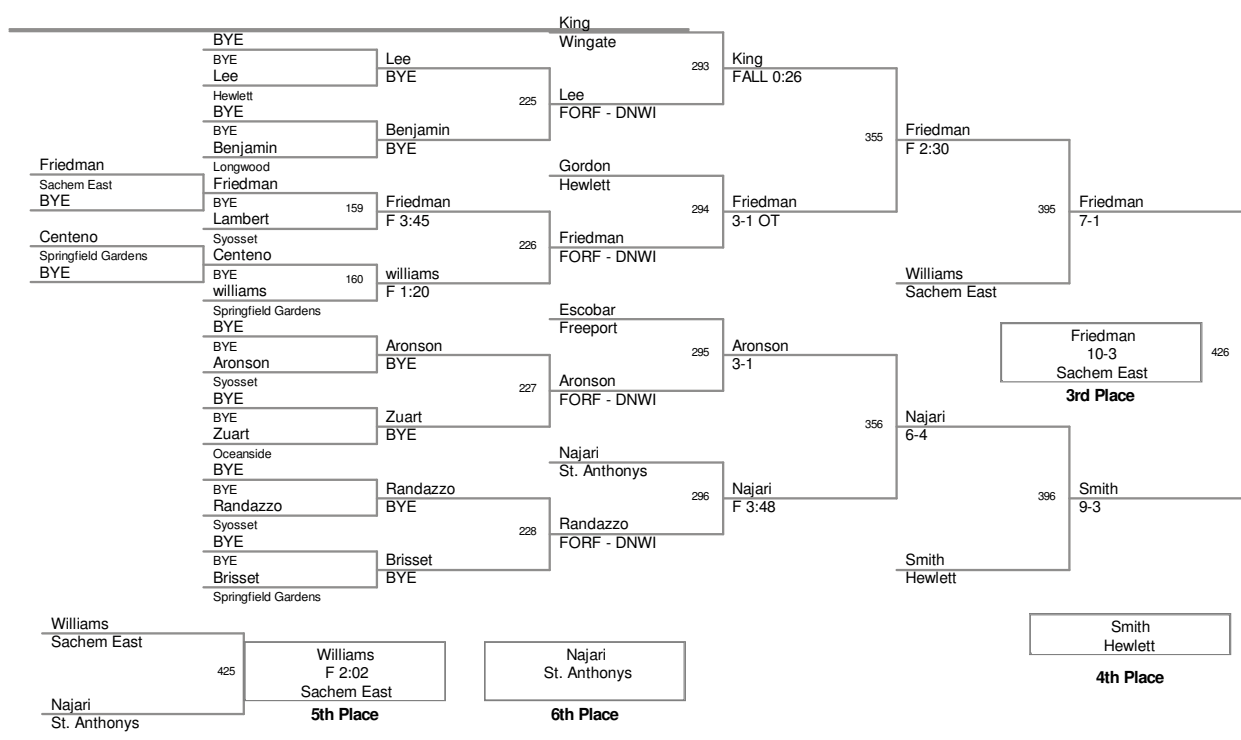

2012 BRUINS CUP
BALDWIN HS DEC 7-8 2012

160 Lbs