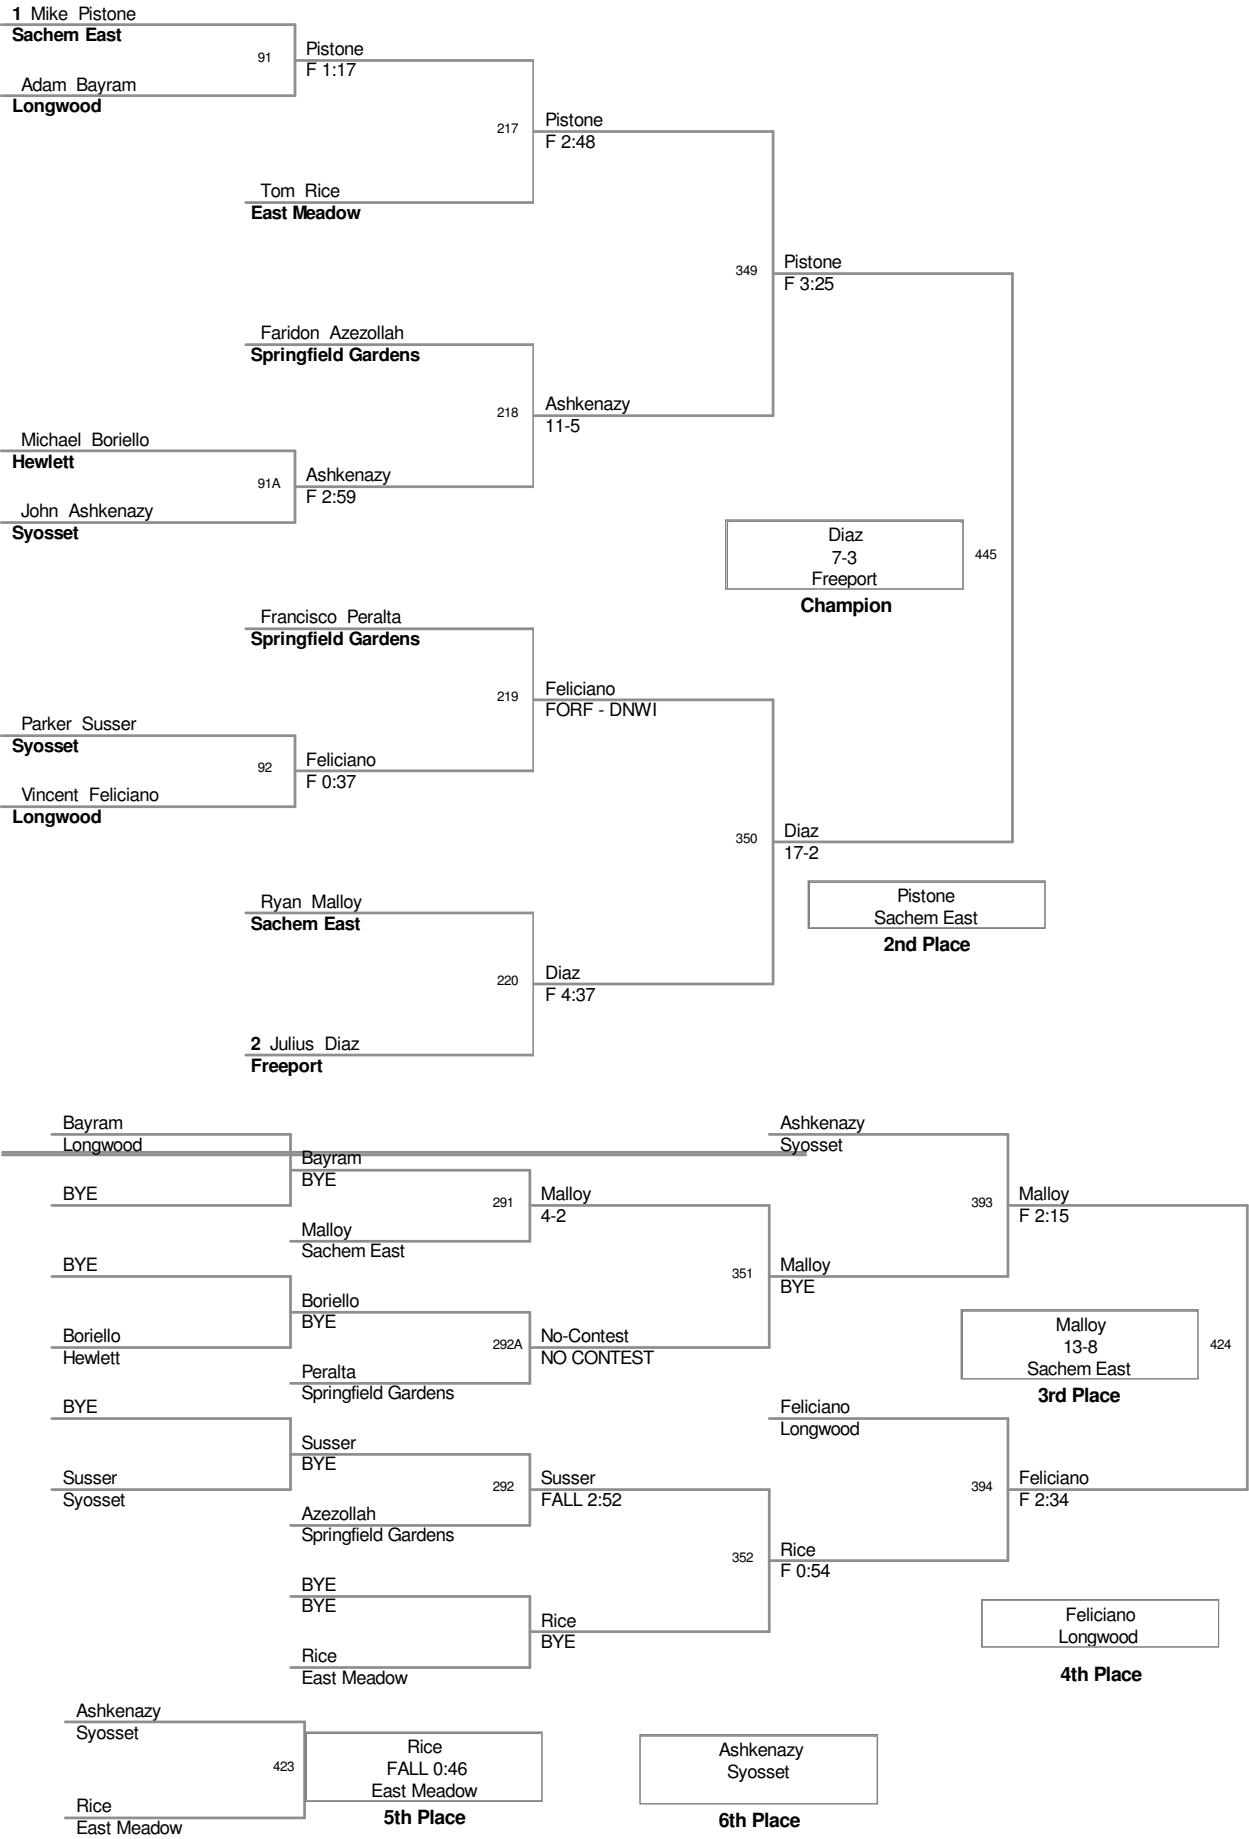

2012 BRUINS CUP
BALDWIN HS DEC 7-8 2012

126 Lbs

2012 BRUINS CUP
BALDWIN HS DEC 7-8 2012

138 Lbs

2012 BRUINS CUP
BALDWIN HS DEC 7-8 2012

145 Lbs

2012 BRUINS CUP
BALDWIN HS DEC 7-8 2012

152 Lbs