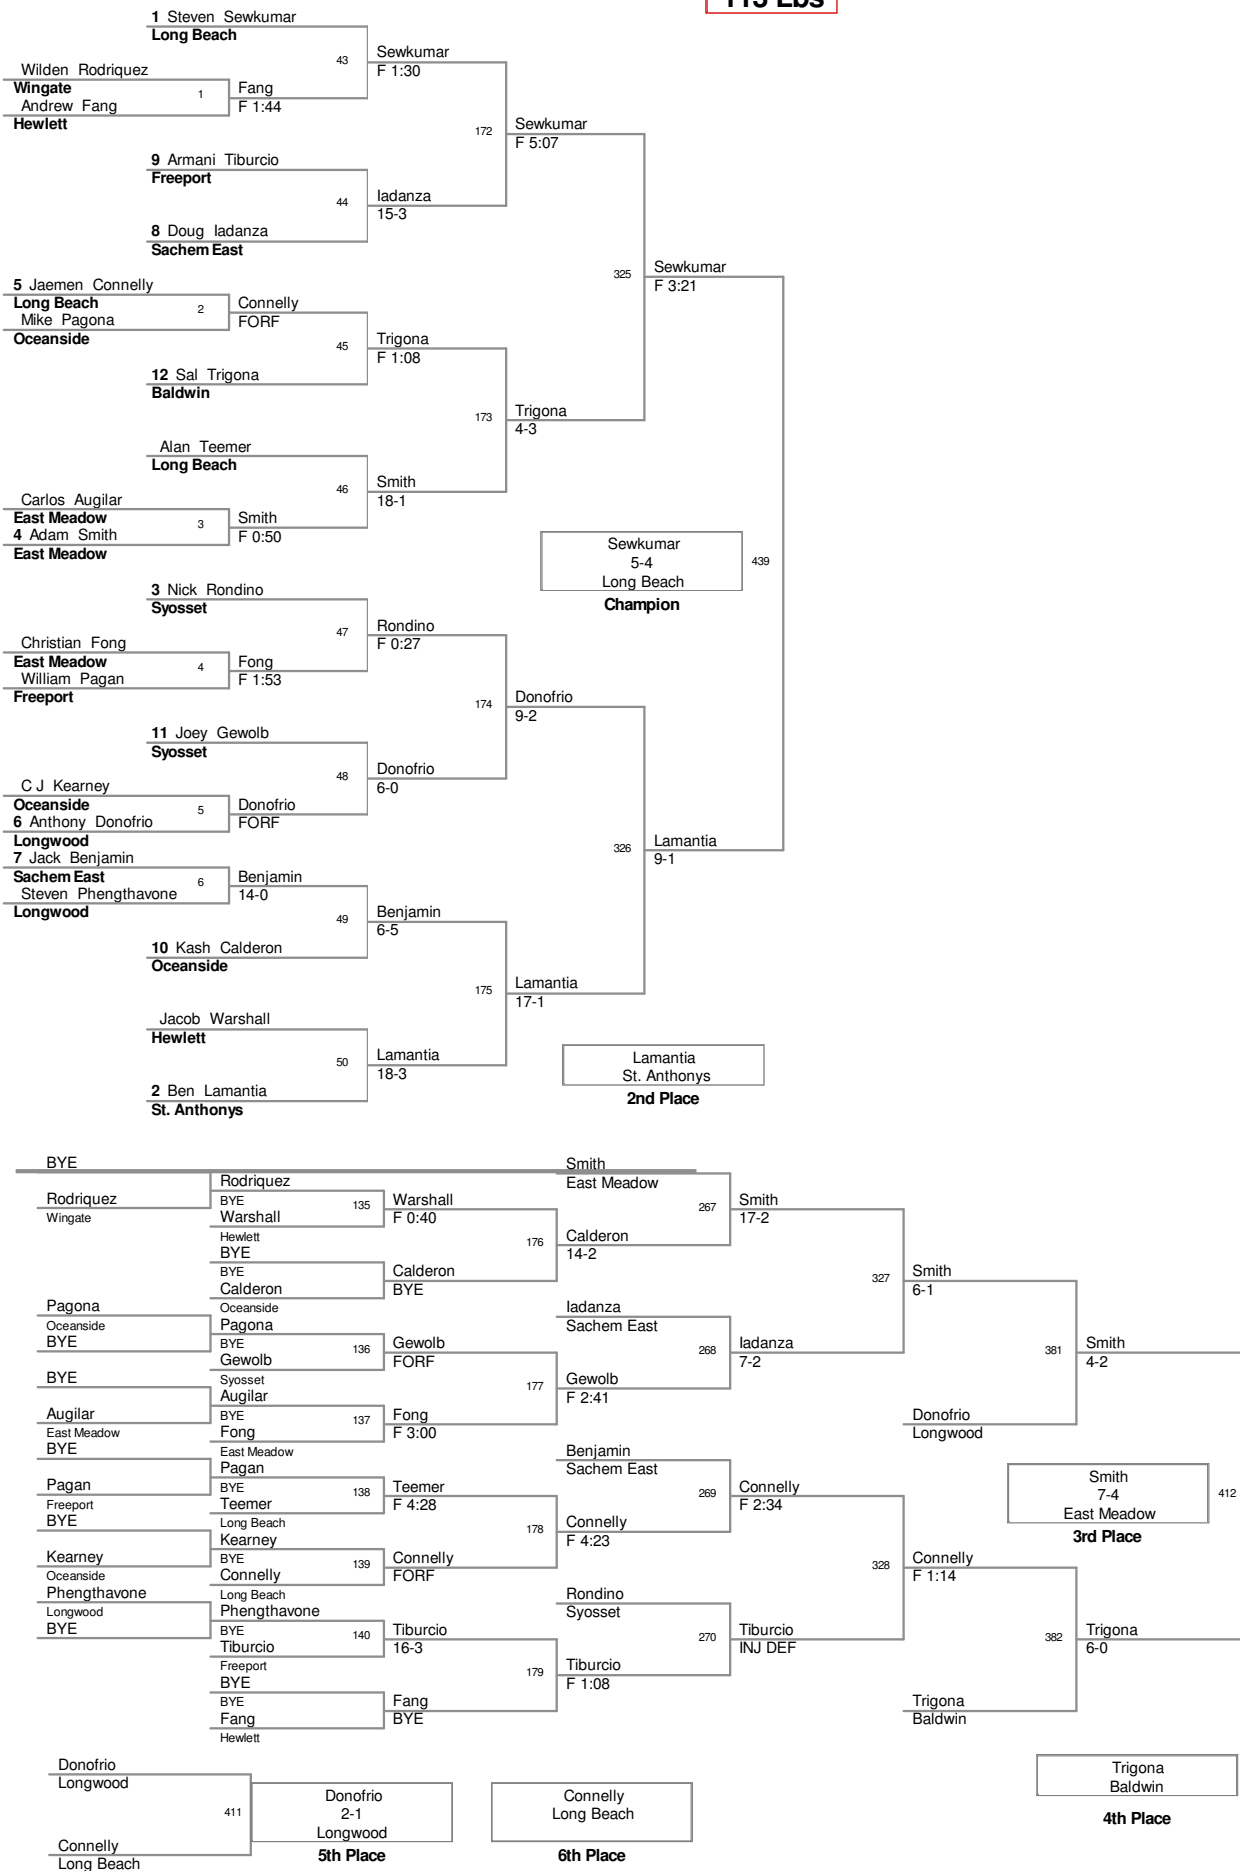

2012 BRUINS CUP
BALDWIN HS DEC 7-8 2012

99 Lbs

2012 BRUINS CUP
BALDWIN HS DEC 7-8 2012

106 Lbs

2012 BRUINS CUP
BALDWIN HS DEC 7-8 2012

113 Lbs

2012 BRUINS CUP
BALDWIN HS DEC 7-8 2012

120 Lbs