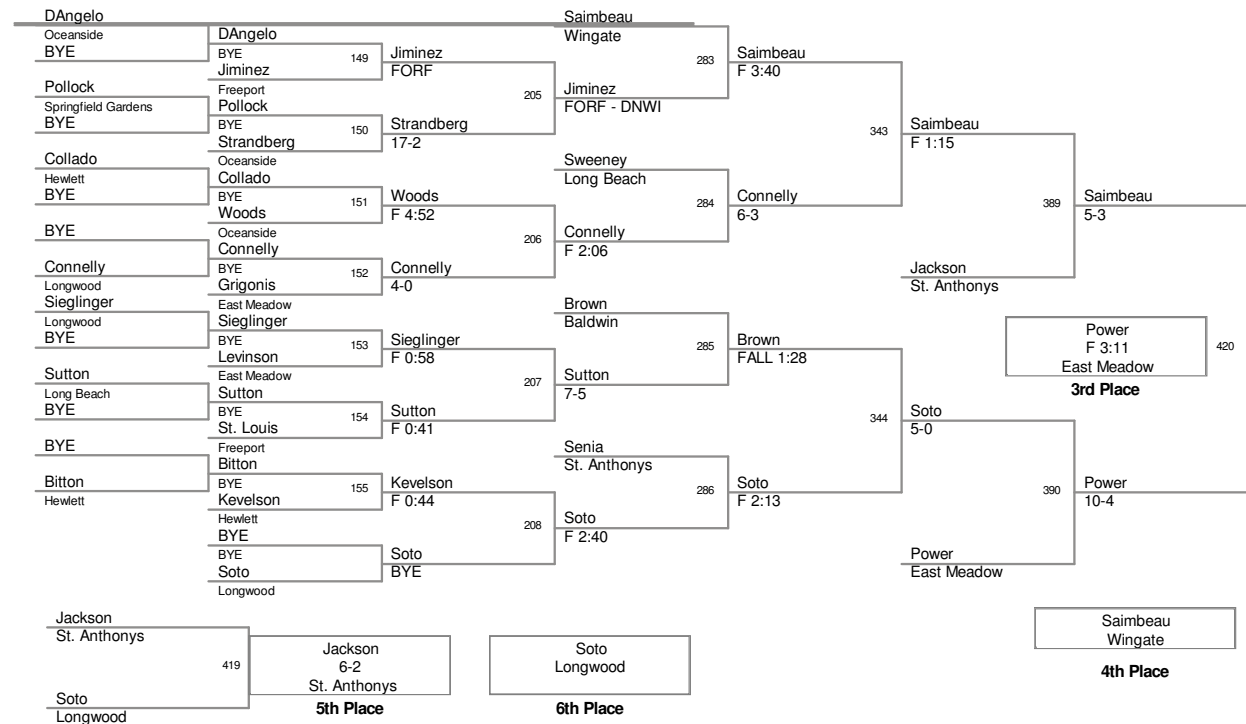

2012 BRUINS CUP
BALDWIN HS DEC 7-8 2012

138 Lbs