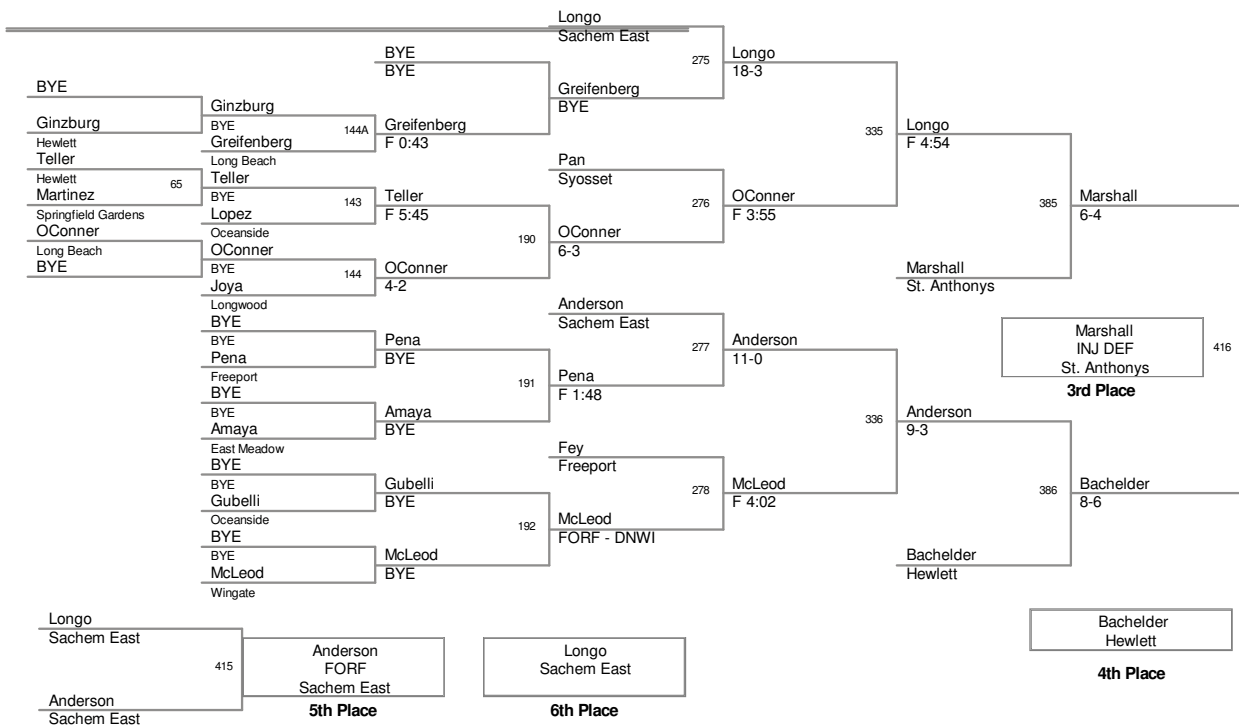

2012 BRUINS CUP
BALDWIN HS DEC 7-8 2012

126 Lbs