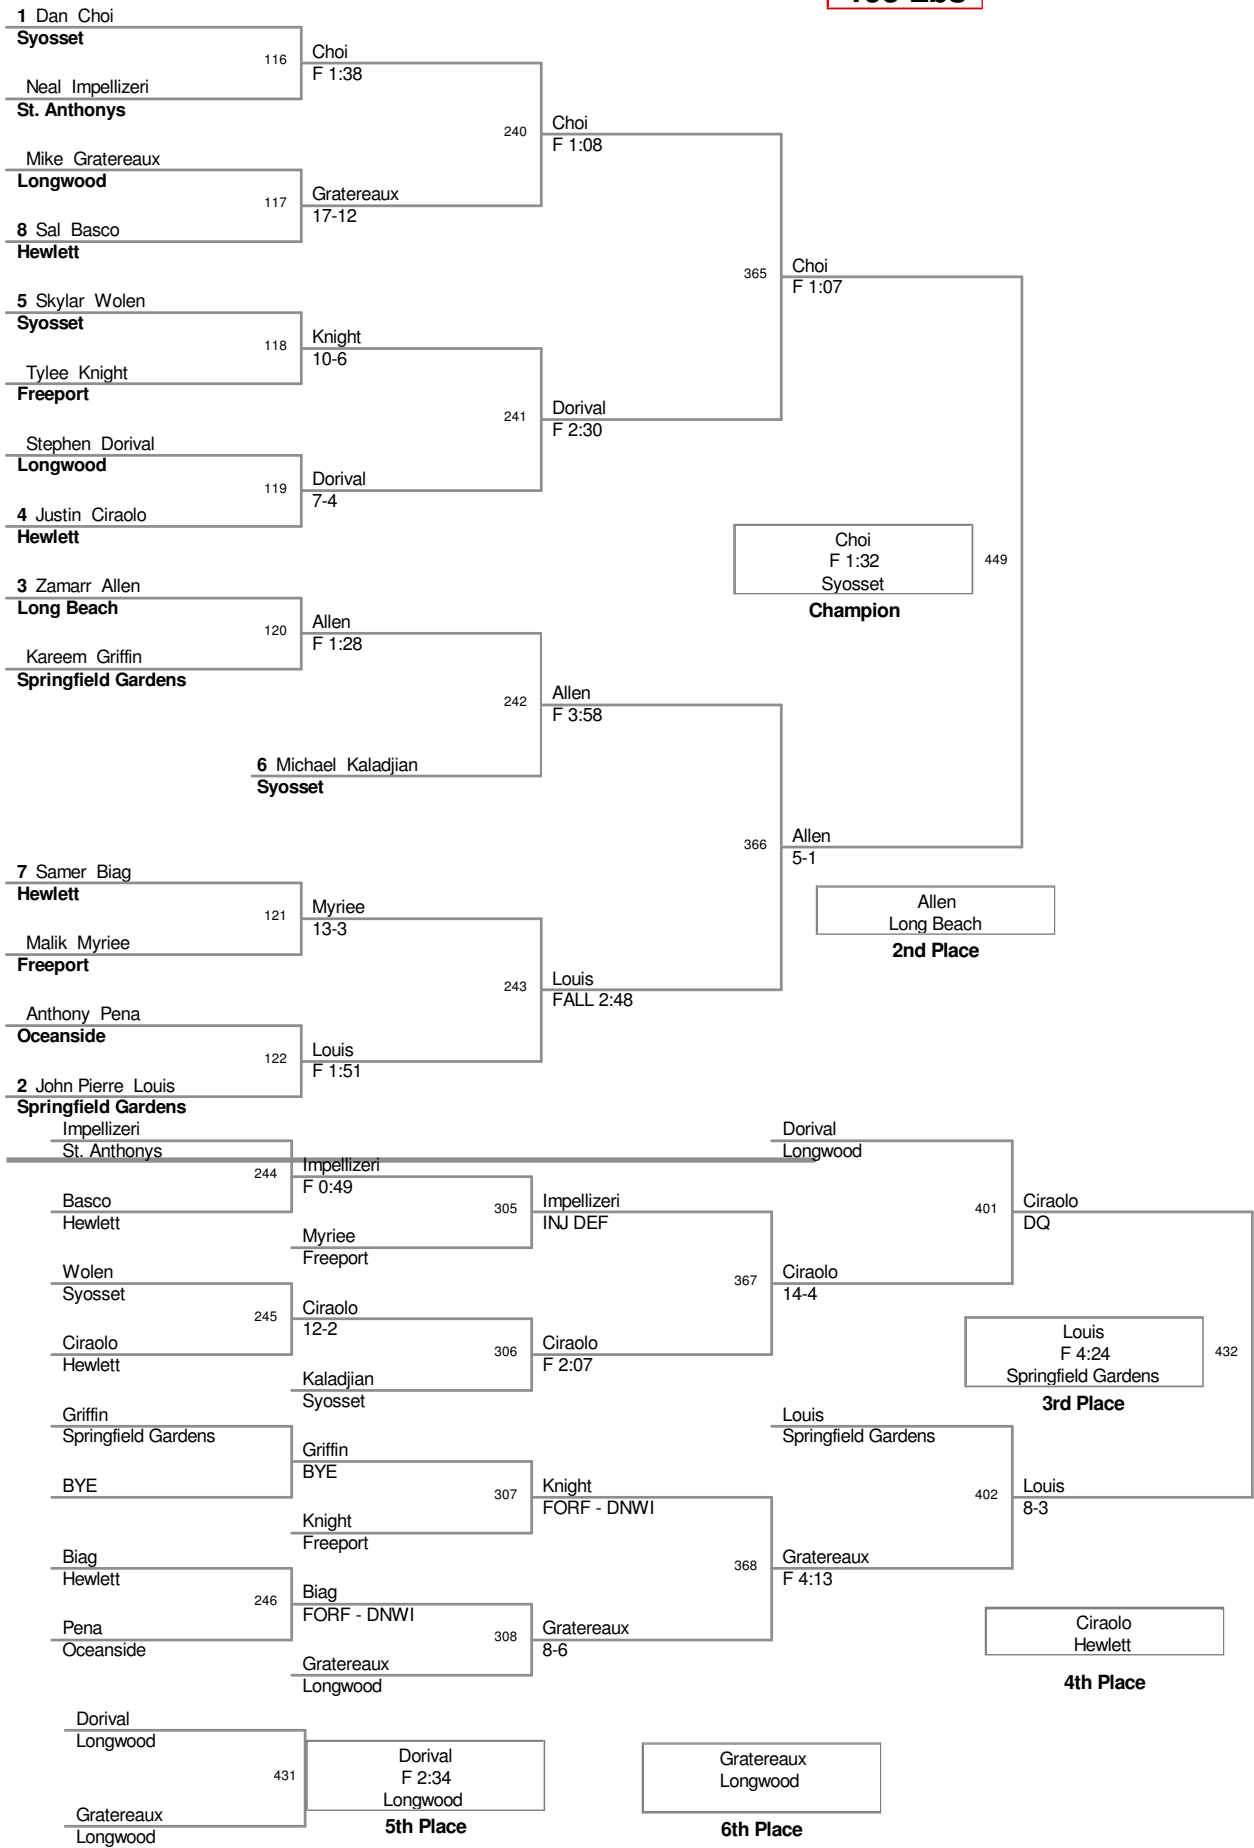

2012 BRUINS CUP
BALDWIN HS DEC 7-8 2012

160 Lbs

2012 BRUINS CUP
BALDWIN HS DEC 7-8 2012

170 Lbs

2012 BRUINS CUP
BALDWIN HS DEC 7-8 2012

182 Lbs

2012 BRUINS CUP
BALDWIN HS DEC 7-8 2012

195 Lbs