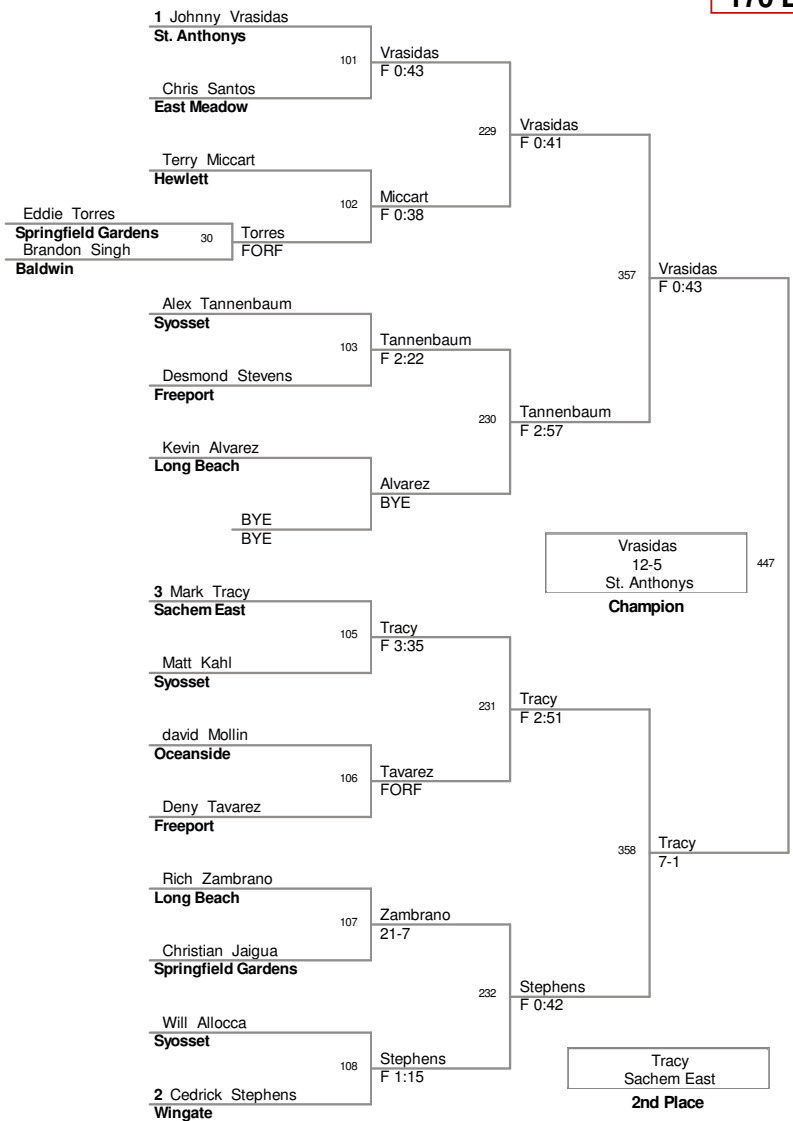

2012 BRUINS CUP
BALDWIN HS DEC 7-8 2012

170 Lbs