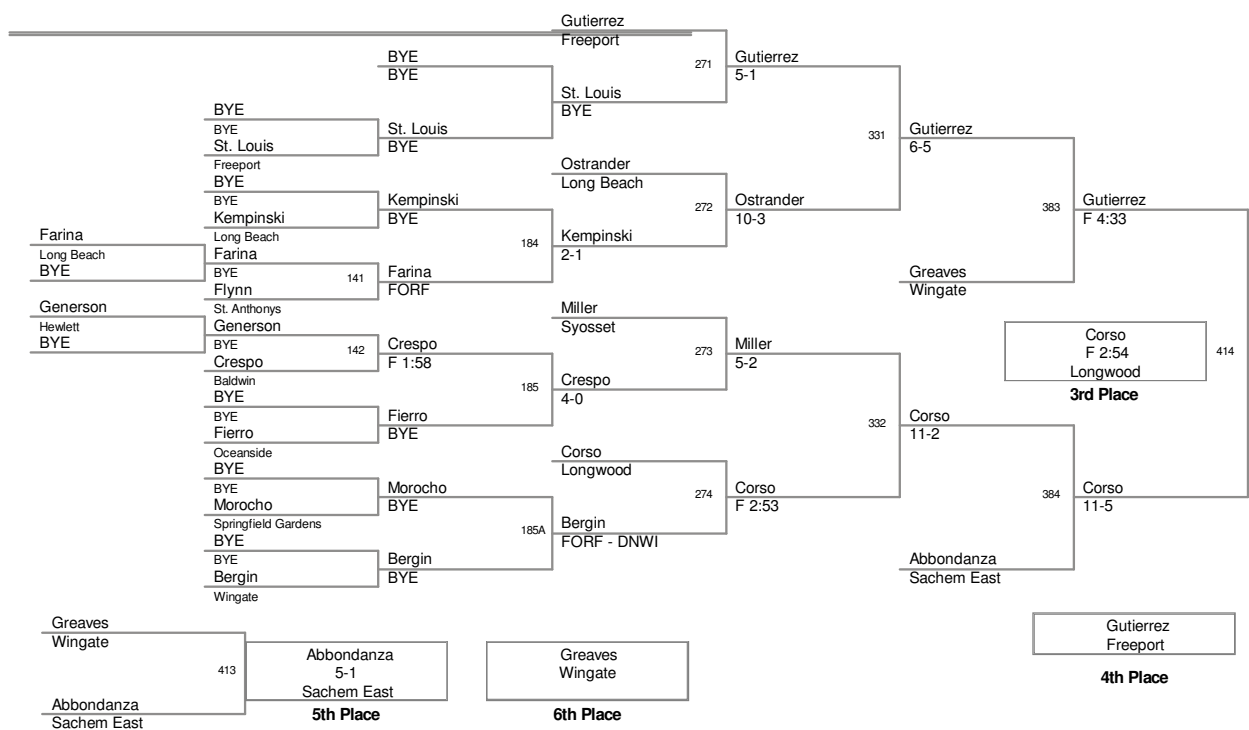

2012 BRUINS CUP
BALDWIN HS DEC 7-8 2012

99 Lbs

2012 BRUINS CUP
BALDWIN HS DEC 7-8 2012

106 Lbs

2012 BRUINS CUP
BALDWIN HS DEC 7-8 2012

113 Lbs

2012 BRUINS CUP
BALDWIN HS DEC 7-8 2012

120 Lbs