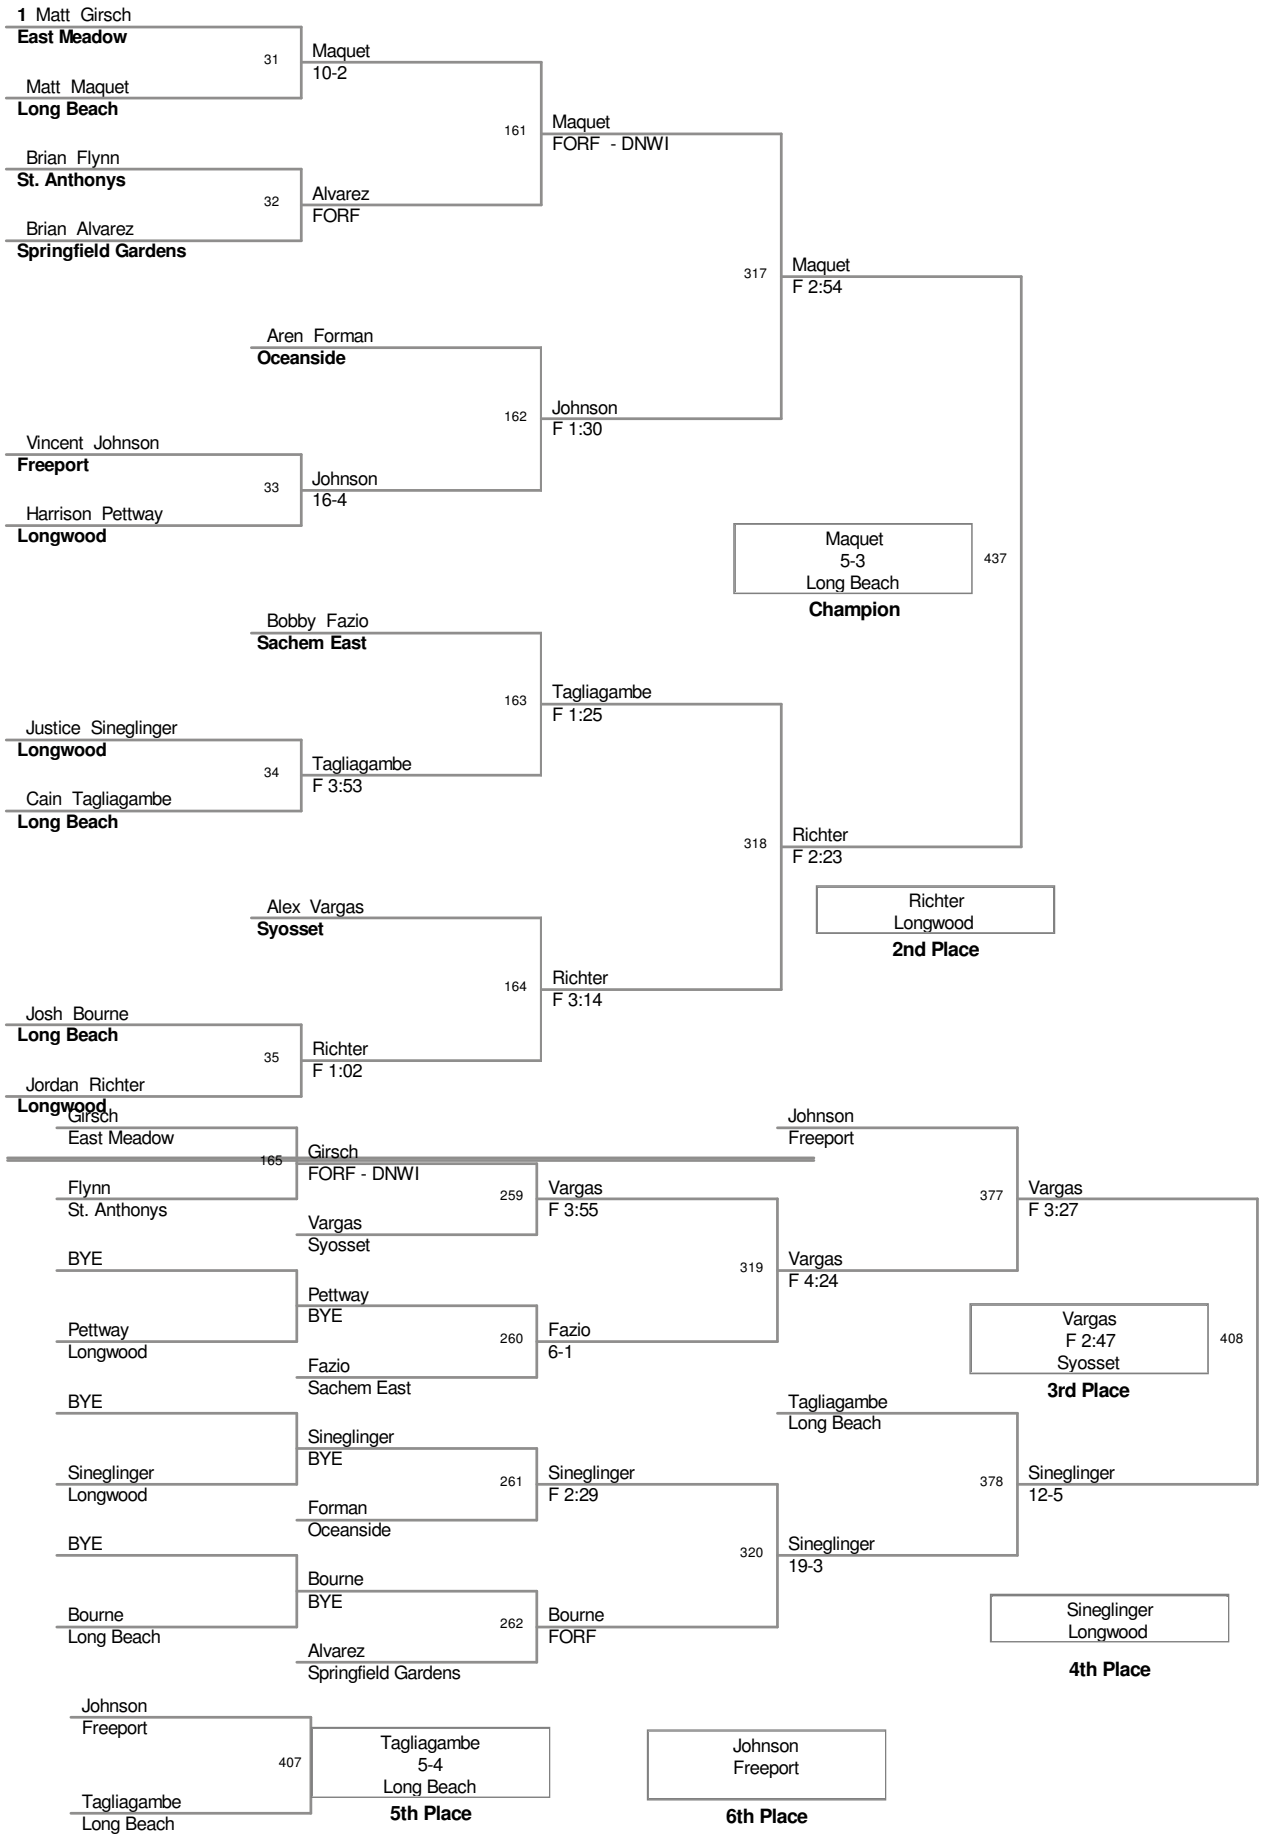

2012 BRUINS CUP
BALDWIN HS DEC 7-8 2012

99 Lbs

2012 BRUINS CUP
BALDWIN HS DEC 7-8 2012

106 Lbs

2012 BRUINS CUP
BALDWIN HS DEC 7-8 2012

113 Lbs

2012 BRUINS CUP
BALDWIN HS DEC 7-8 2012

120 Lbs