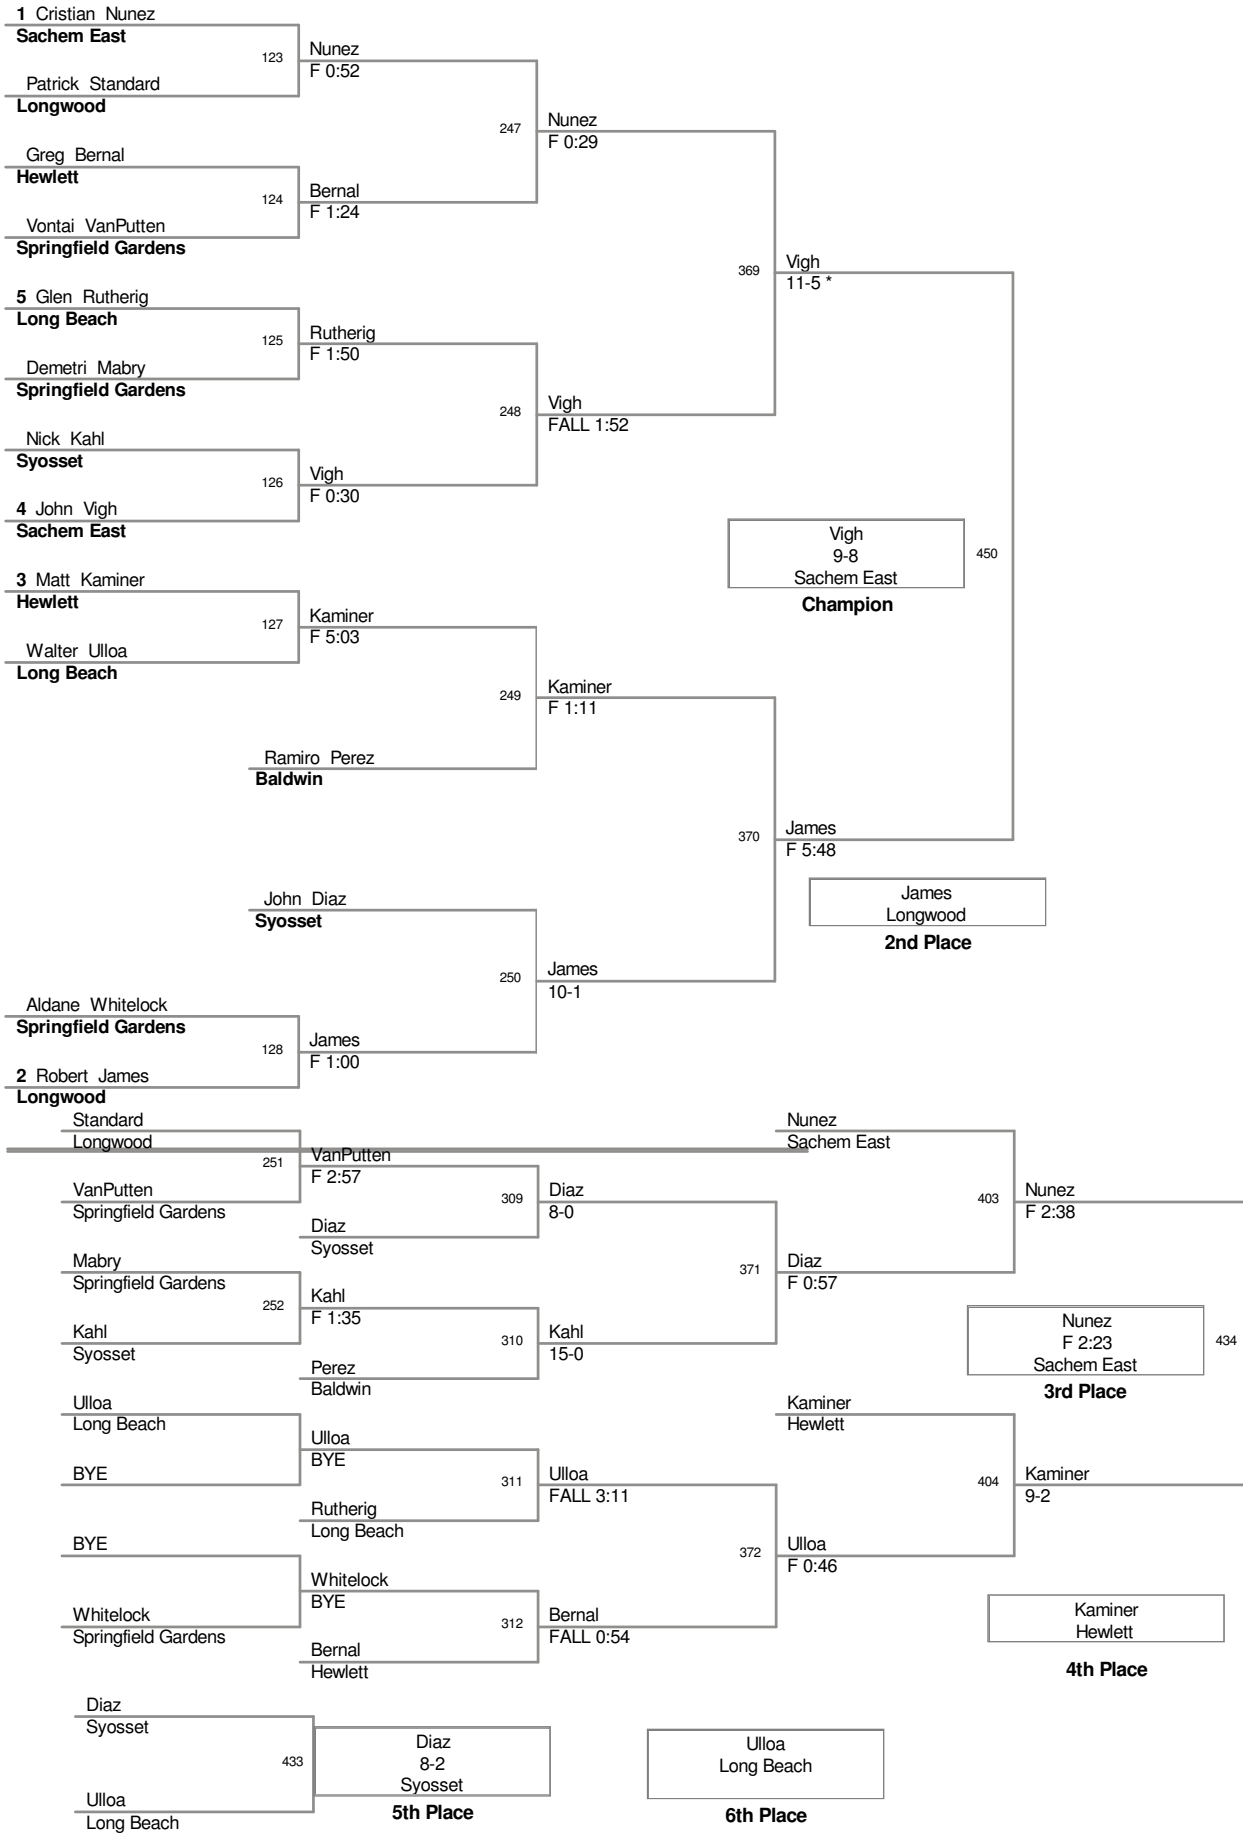

**2012 BRUINS CUP
BALDWIN HS DEC 7-8 2012**

220 Lbs