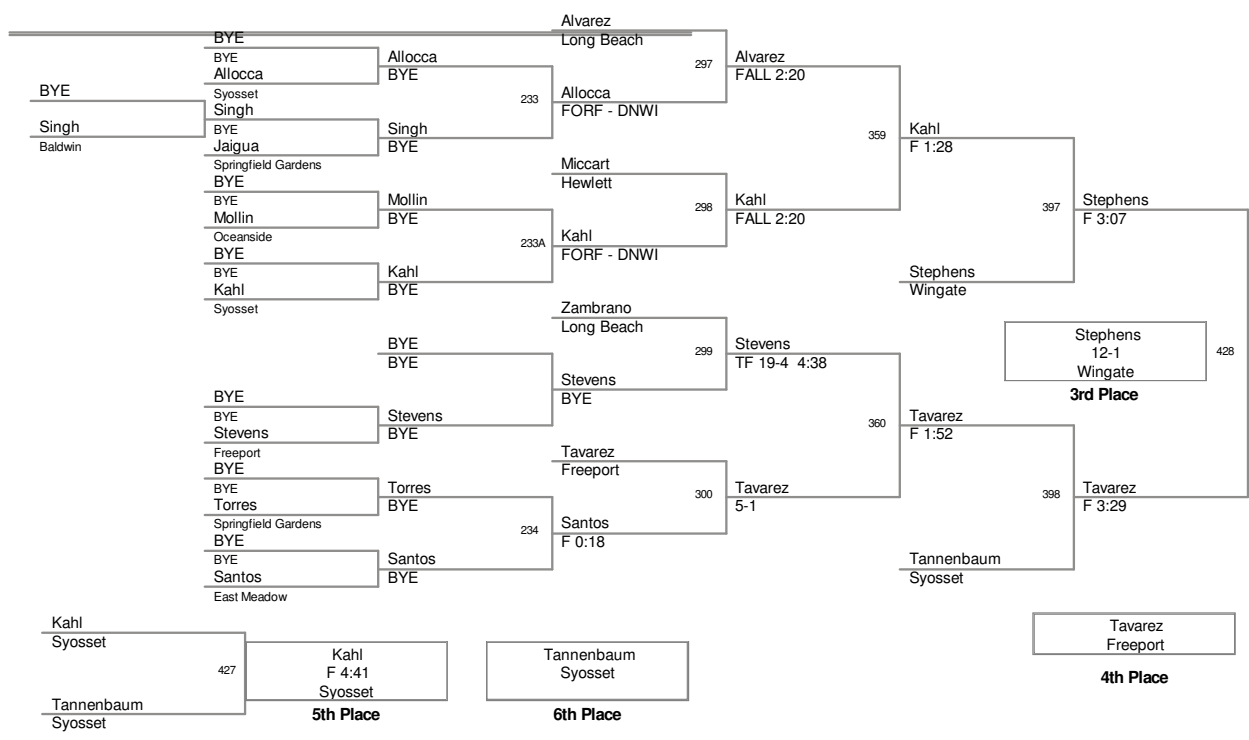

2012 BRUINS CUP
BALDWIN HS DEC 7-8 2012

170 Lbs