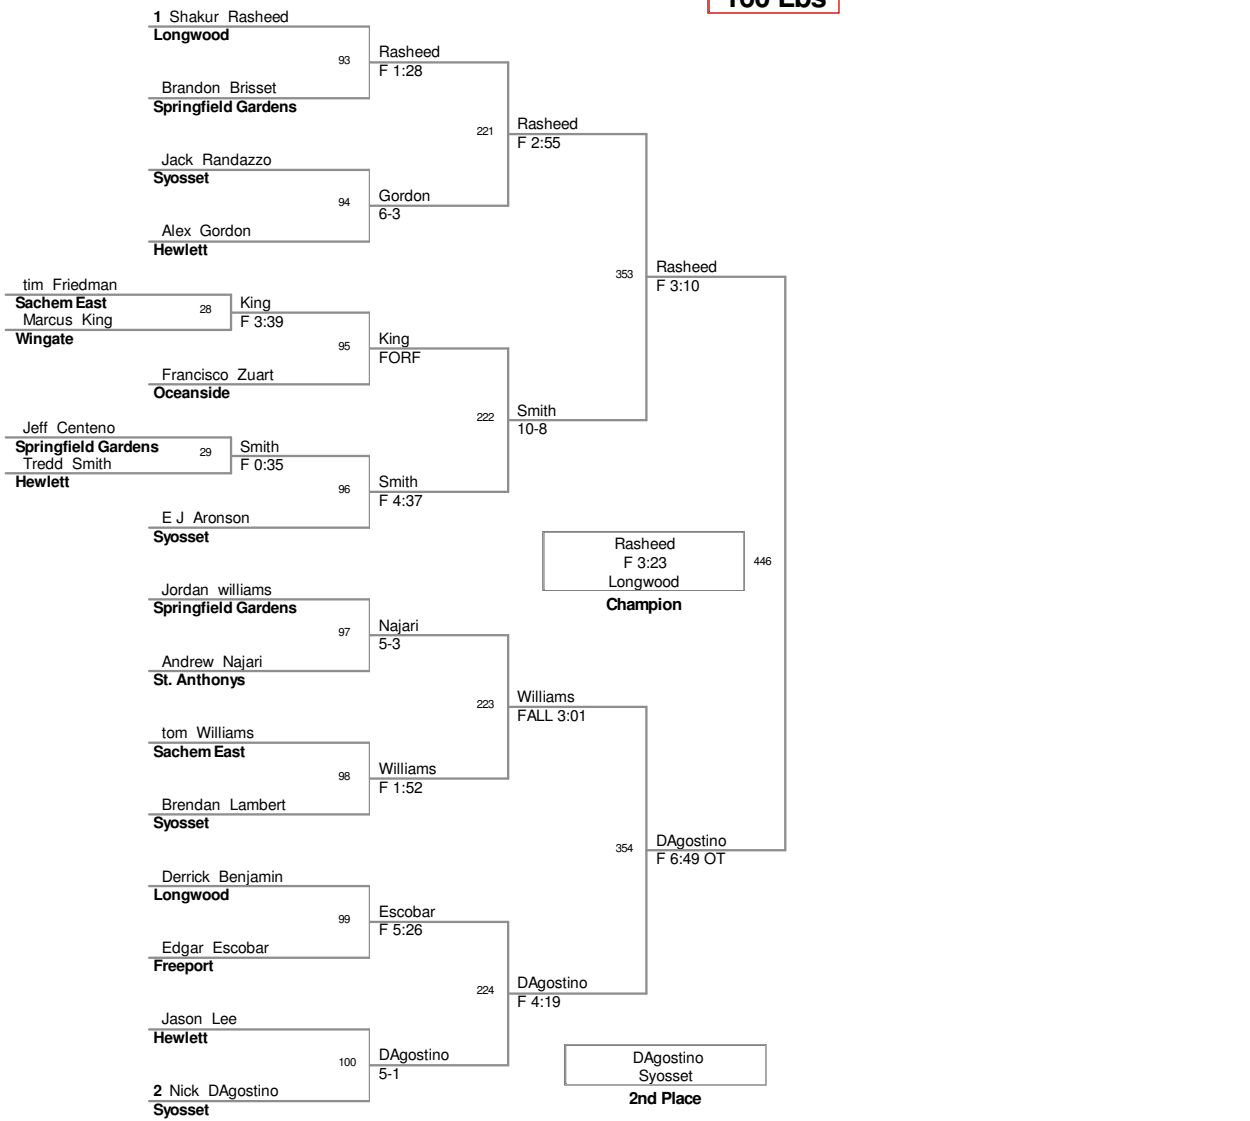

2012 BRUINS CUP
BALDWIN HS DEC 7-8 2012

160 Lbs