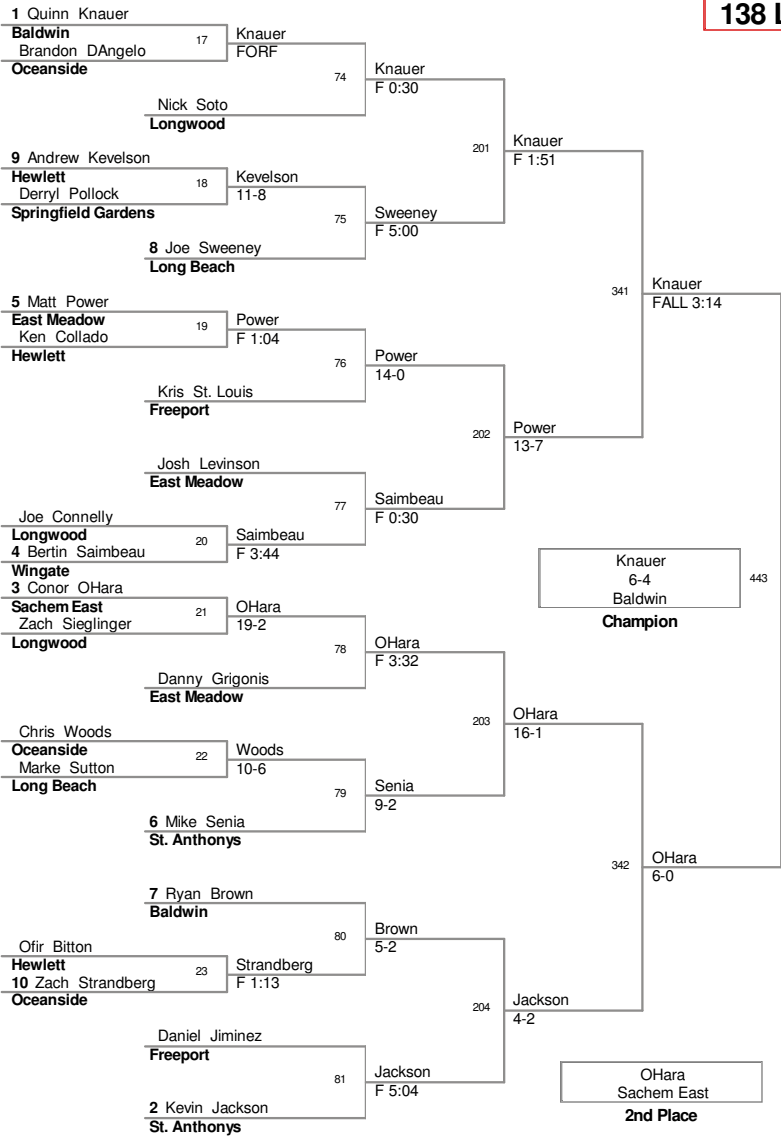

2012 BRUINS CUP
BALDWIN HS DEC 7-8 2012

138 Lbs