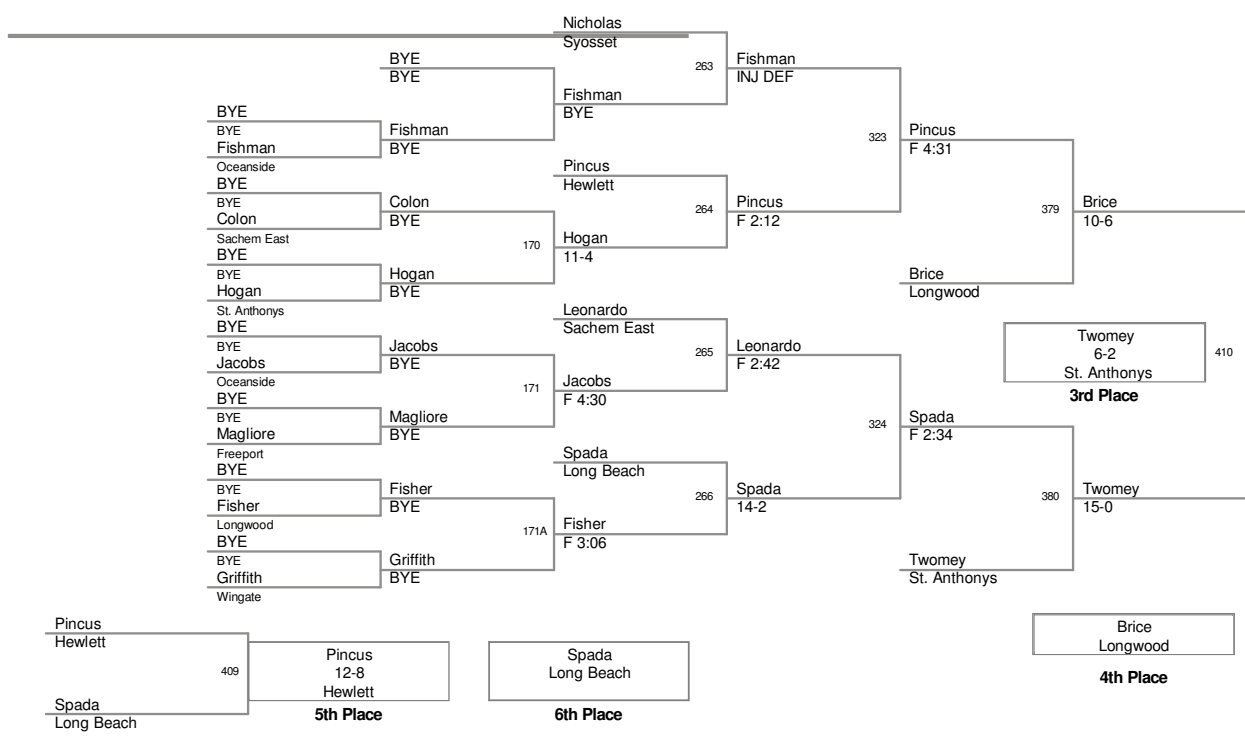

2012 BRUINS CUP
BALDWIN HS DEC 7-8 2012

99 Lbs

2012 BRUINS CUP
BALDWIN HS DEC 7-8 2012

106 Lbs

2012 BRUINS CUP
BALDWIN HS DEC 7-8 2012

113 Lbs

2012 BRUINS CUP
BALDWIN HS DEC 7-8 2012

120 Lbs