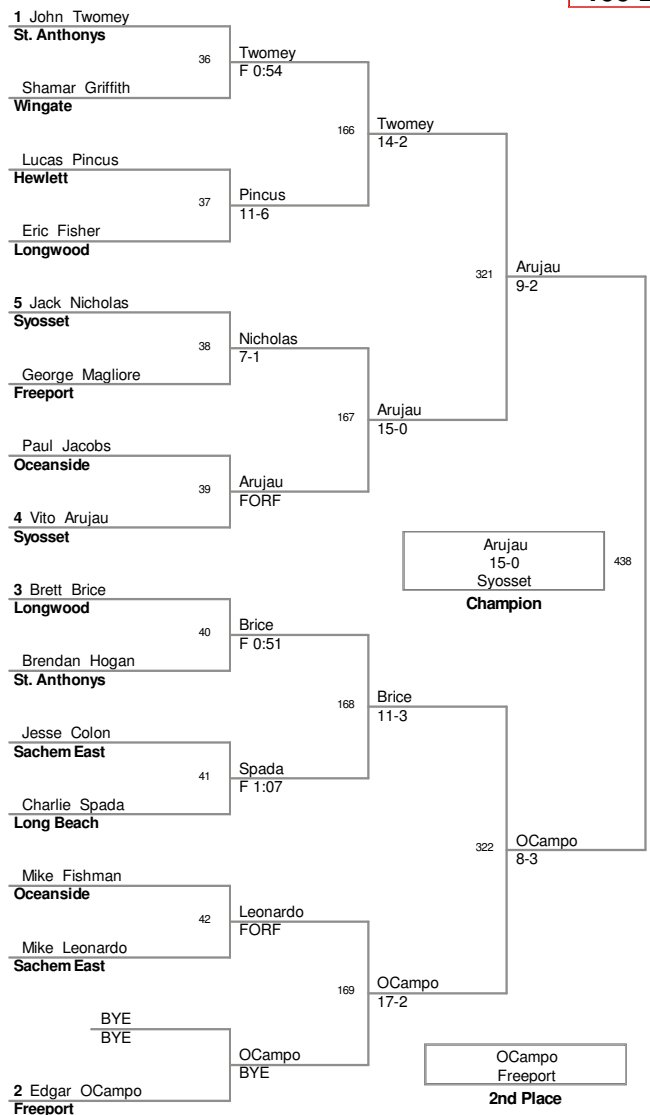

2012 BRUINS CUP
BALDWIN HS DEC 7-8 2012

99 Lbs

2012 BRUINS CUP
BALDWIN HS DEC 7-8 2012

106 Lbs

2012 BRUINS CUP
BALDWIN HS DEC 7-8 2012

113 Lbs

2012 BRUINS CUP
BALDWIN HS DEC 7-8 2012

120 Lbs