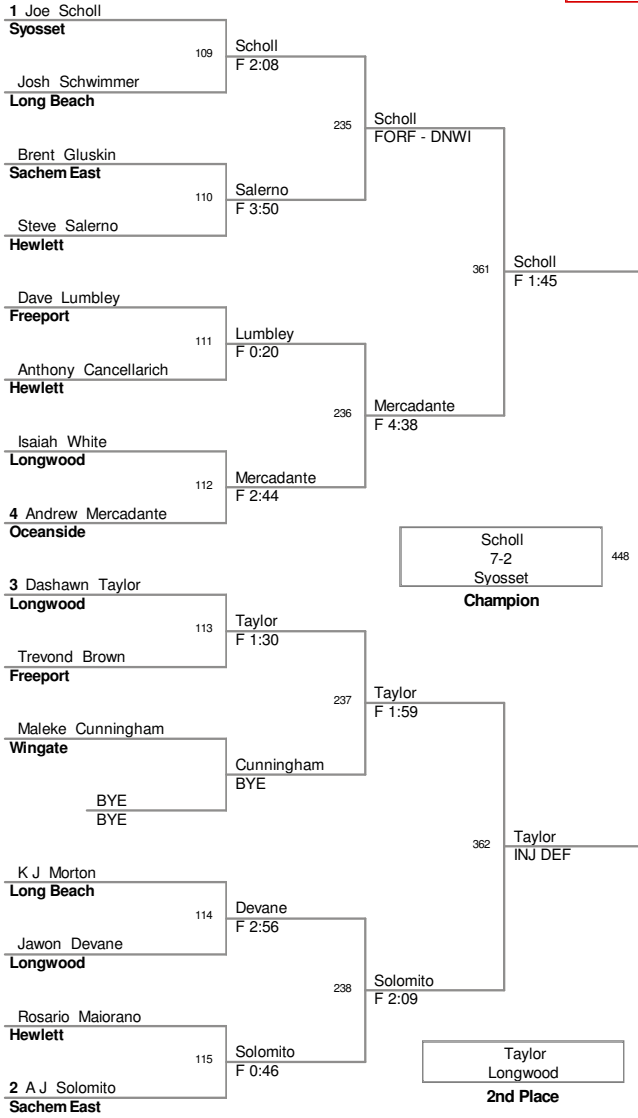

2012 BRUINS CUP
BALDWIN HS DEC 7-8 2012

160 Lbs

2012 BRUINS CUP
BALDWIN HS DEC 7-8 2012

170 Lbs

2012 BRUINS CUP
BALDWIN HS DEC 7-8 2012

182 Lbs

2012 BRUINS CUP
BALDWIN HS DEC 7-8 2012

195 Lbs