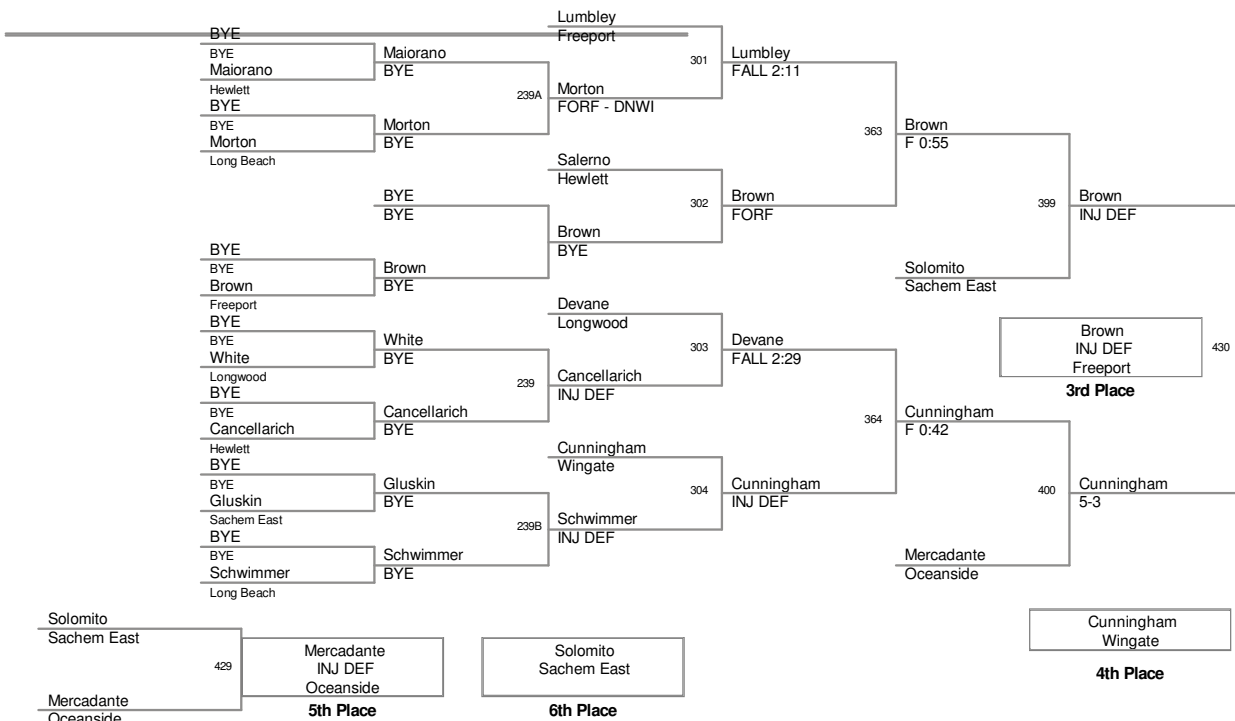

2012 BRUINS CUP
BALDWIN HS DEC 7-8 2012

160 Lbs

2012 BRUINS CUP
BALDWIN HS DEC 7-8 2012

170 Lbs

2012 BRUINS CUP
BALDWIN HS DEC 7-8 2012

182 Lbs

2012 BRUINS CUP
BALDWIN HS DEC 7-8 2012

195 Lbs