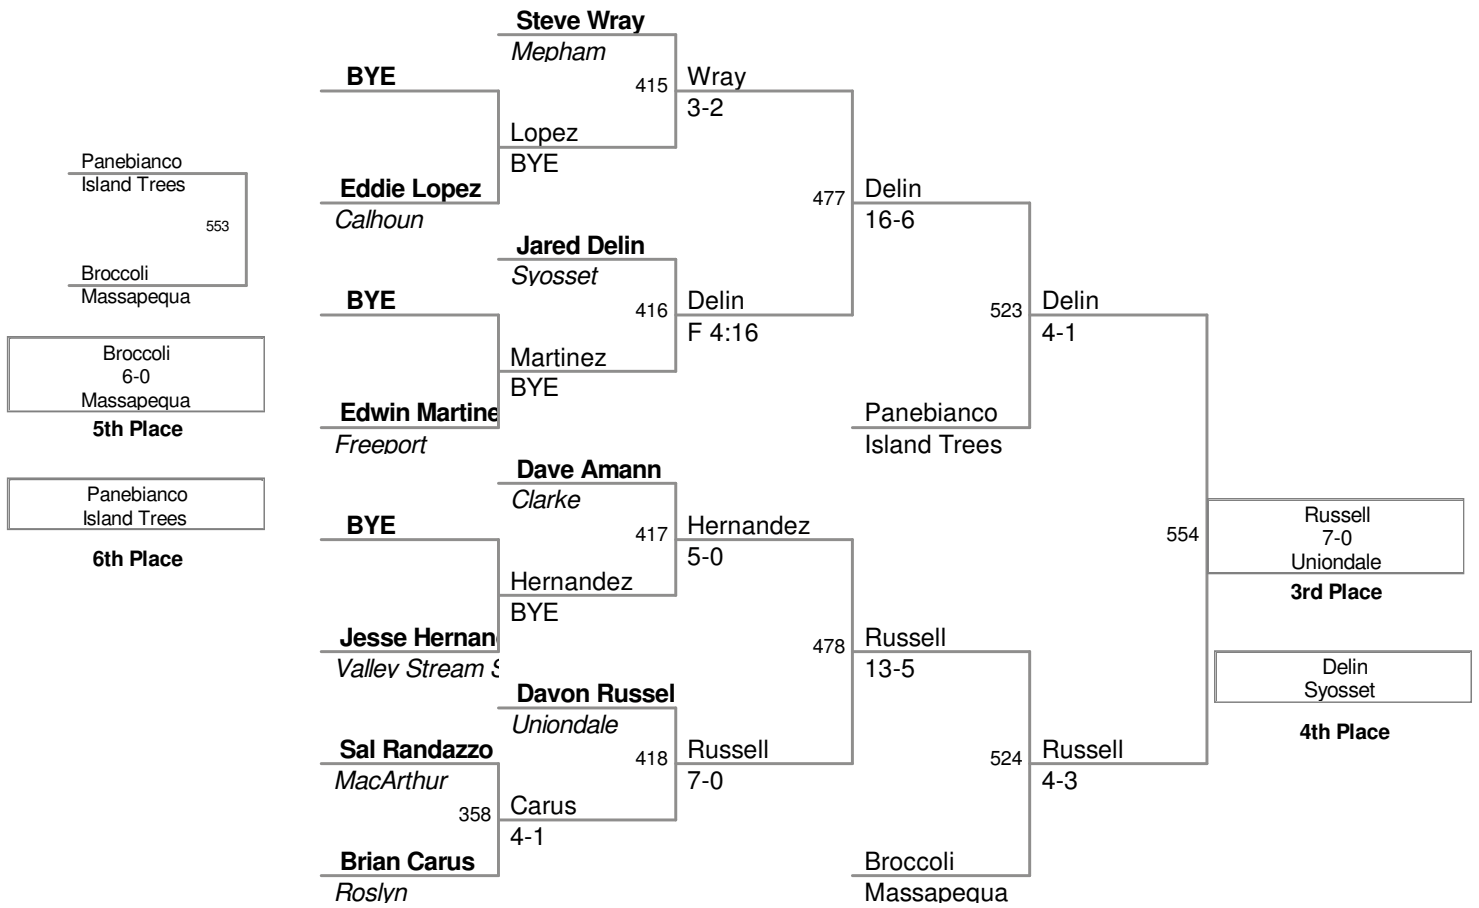

120 Lbs

126 Lbs

126 Lbs

132 Lbs

132 Lbs

138 Lbs

138 Lbs

145 Lbs

160 Lbs

170 Lbs

170 Lbs

Rosen
 Farmingdale
 561

Gonzalez
 Valley Stream North

Rosen
 7-0
 Farmingdale
5th Place

Gonzalez
 Valley Stream North
6th Place

Loew
 3-0
 Wantagh
3rd Place

Small
 Freeport
4th Place

182 Lbs

182 Lbs

195 Lbs

195 Lbs

220 Lbs

220 Lbs

285 Lbs