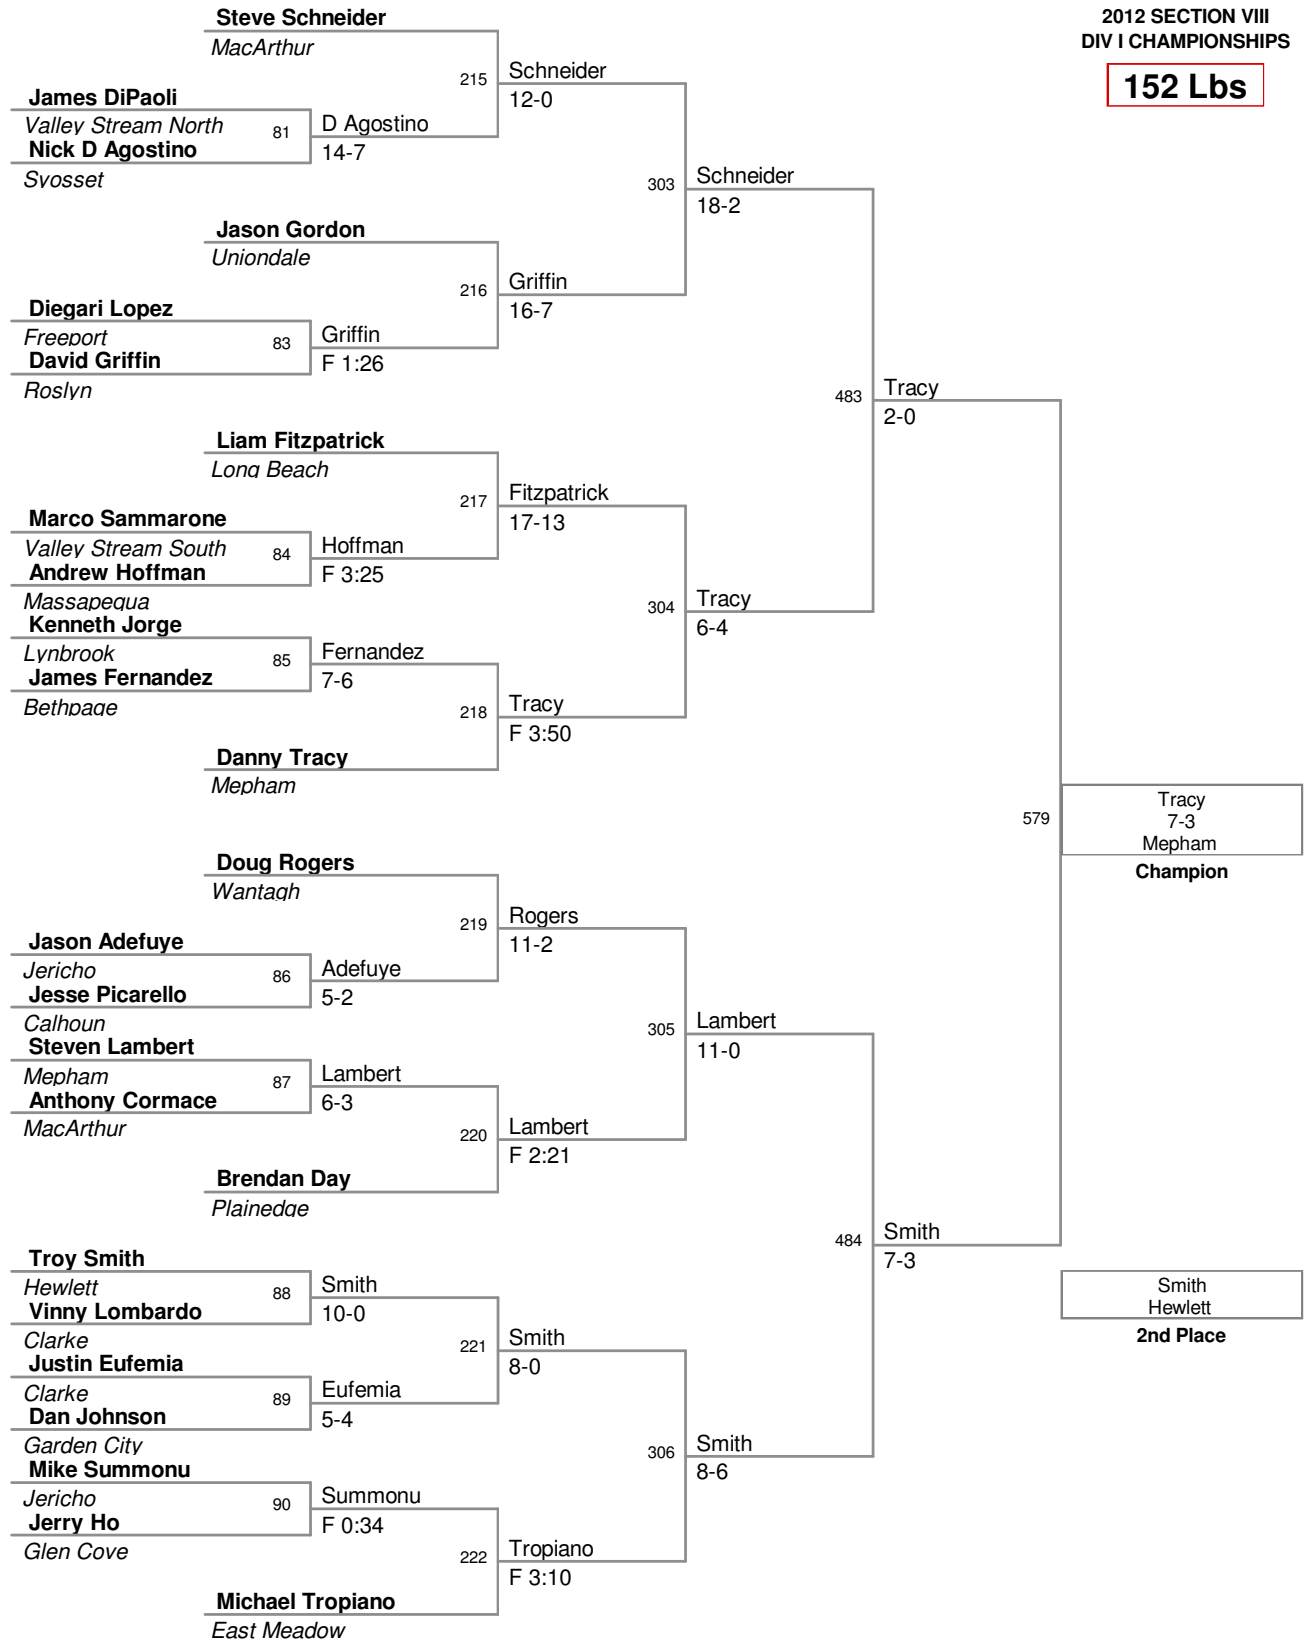

120 Lbs

126 Lbs

126 Lbs

132 Lbs

132 Lbs

138 Lbs

138 Lbs

145 Lbs

145 Lbs

152 Lbs

152 Lbs

Griffin
 Roslyn
 557

Rogers
 F 2:00
 Wantagh

Griffin
 Roslyn

Schneider
 3-1
 MacArthur

Lambert
 Mepham

160 Lbs

170 Lbs

170 Lbs

Rosen
 Farmingdale
 561

Gonzalez
 Valley Stream North

Rosen
 7-0
 Farmingdale
5th Place

Gonzalez
 Valley Stream North
6th Place

Loew
 3-0
 Wantagh
3rd Place

Small
 Freeport
4th Place

182 Lbs

182 Lbs

195 Lbs

195 Lbs

220 Lbs

220 Lbs

285 Lbs