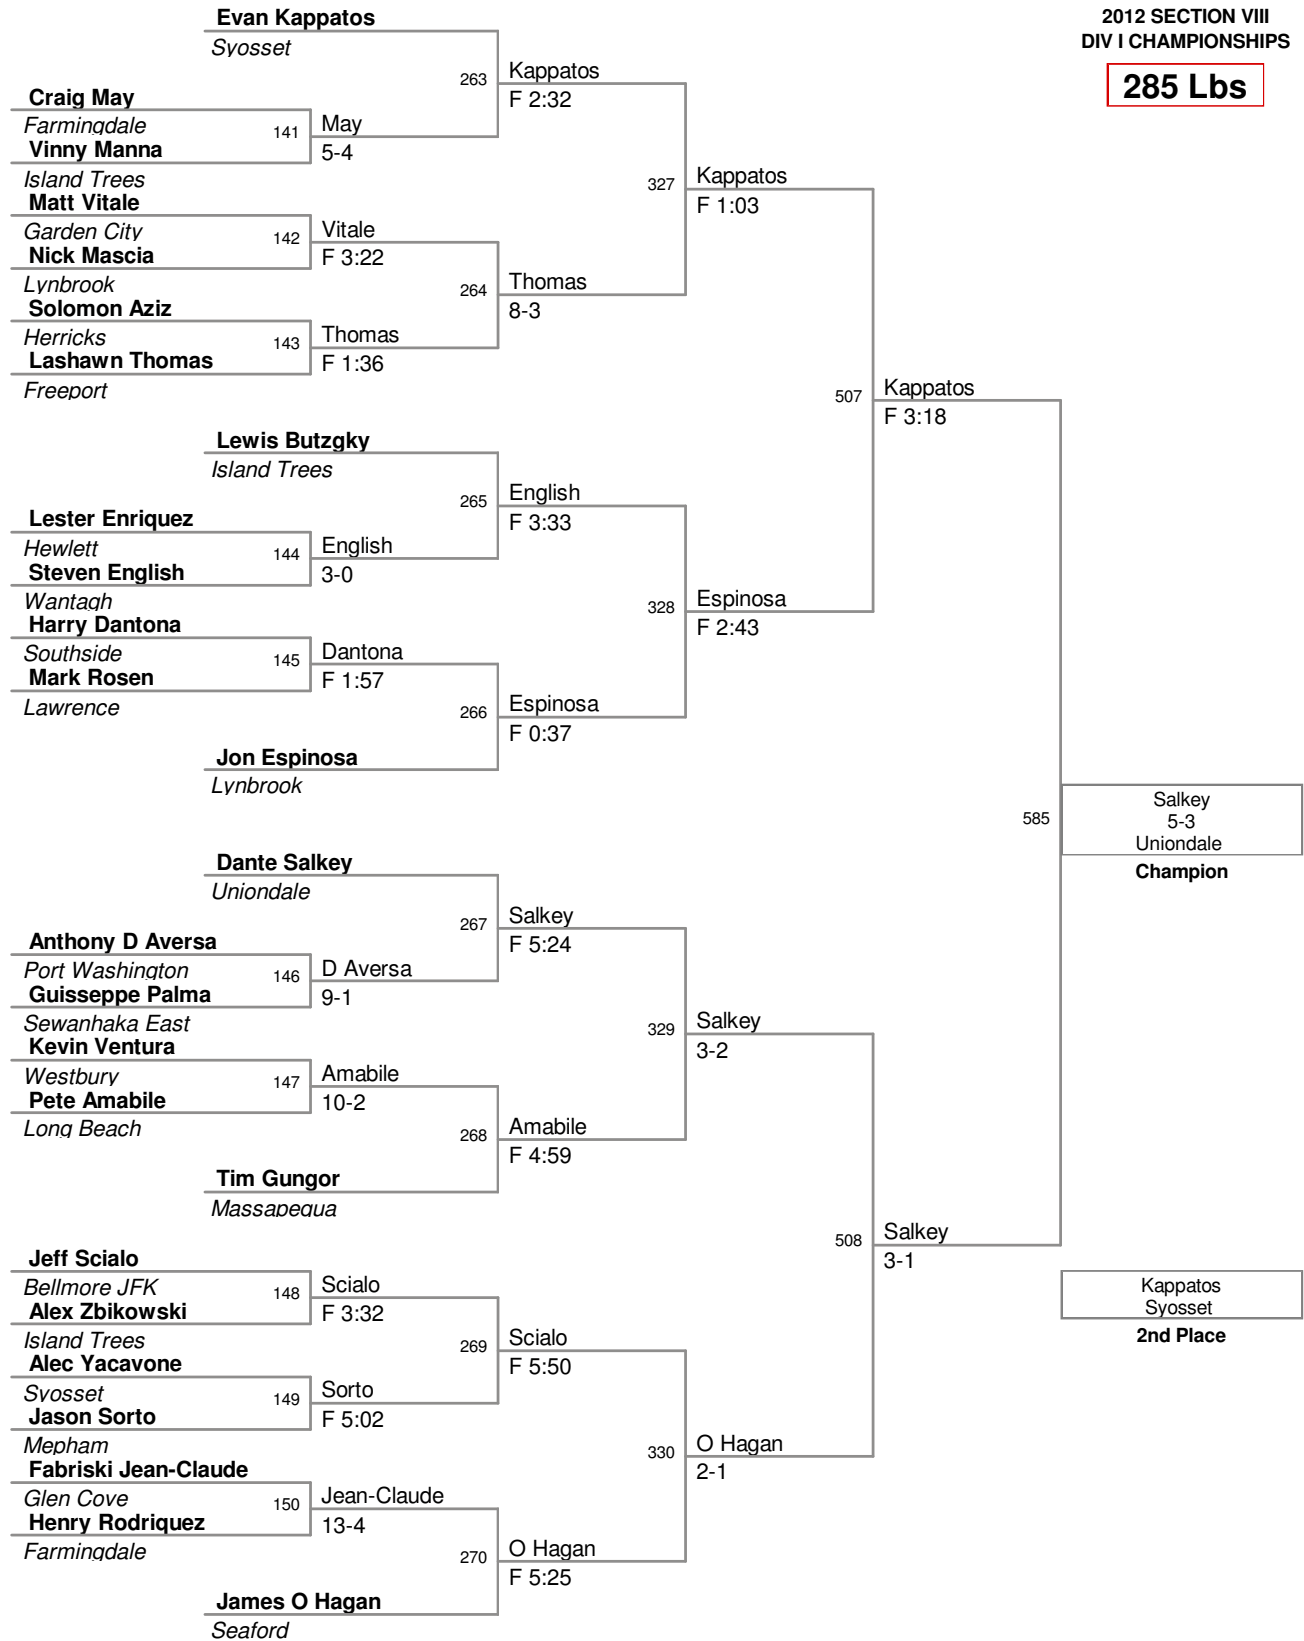

Small
 Freeport
4th Place

182 Lbs

182 Lbs

195 Lbs

195 Lbs

220 Lbs

220 Lbs

285 Lbs