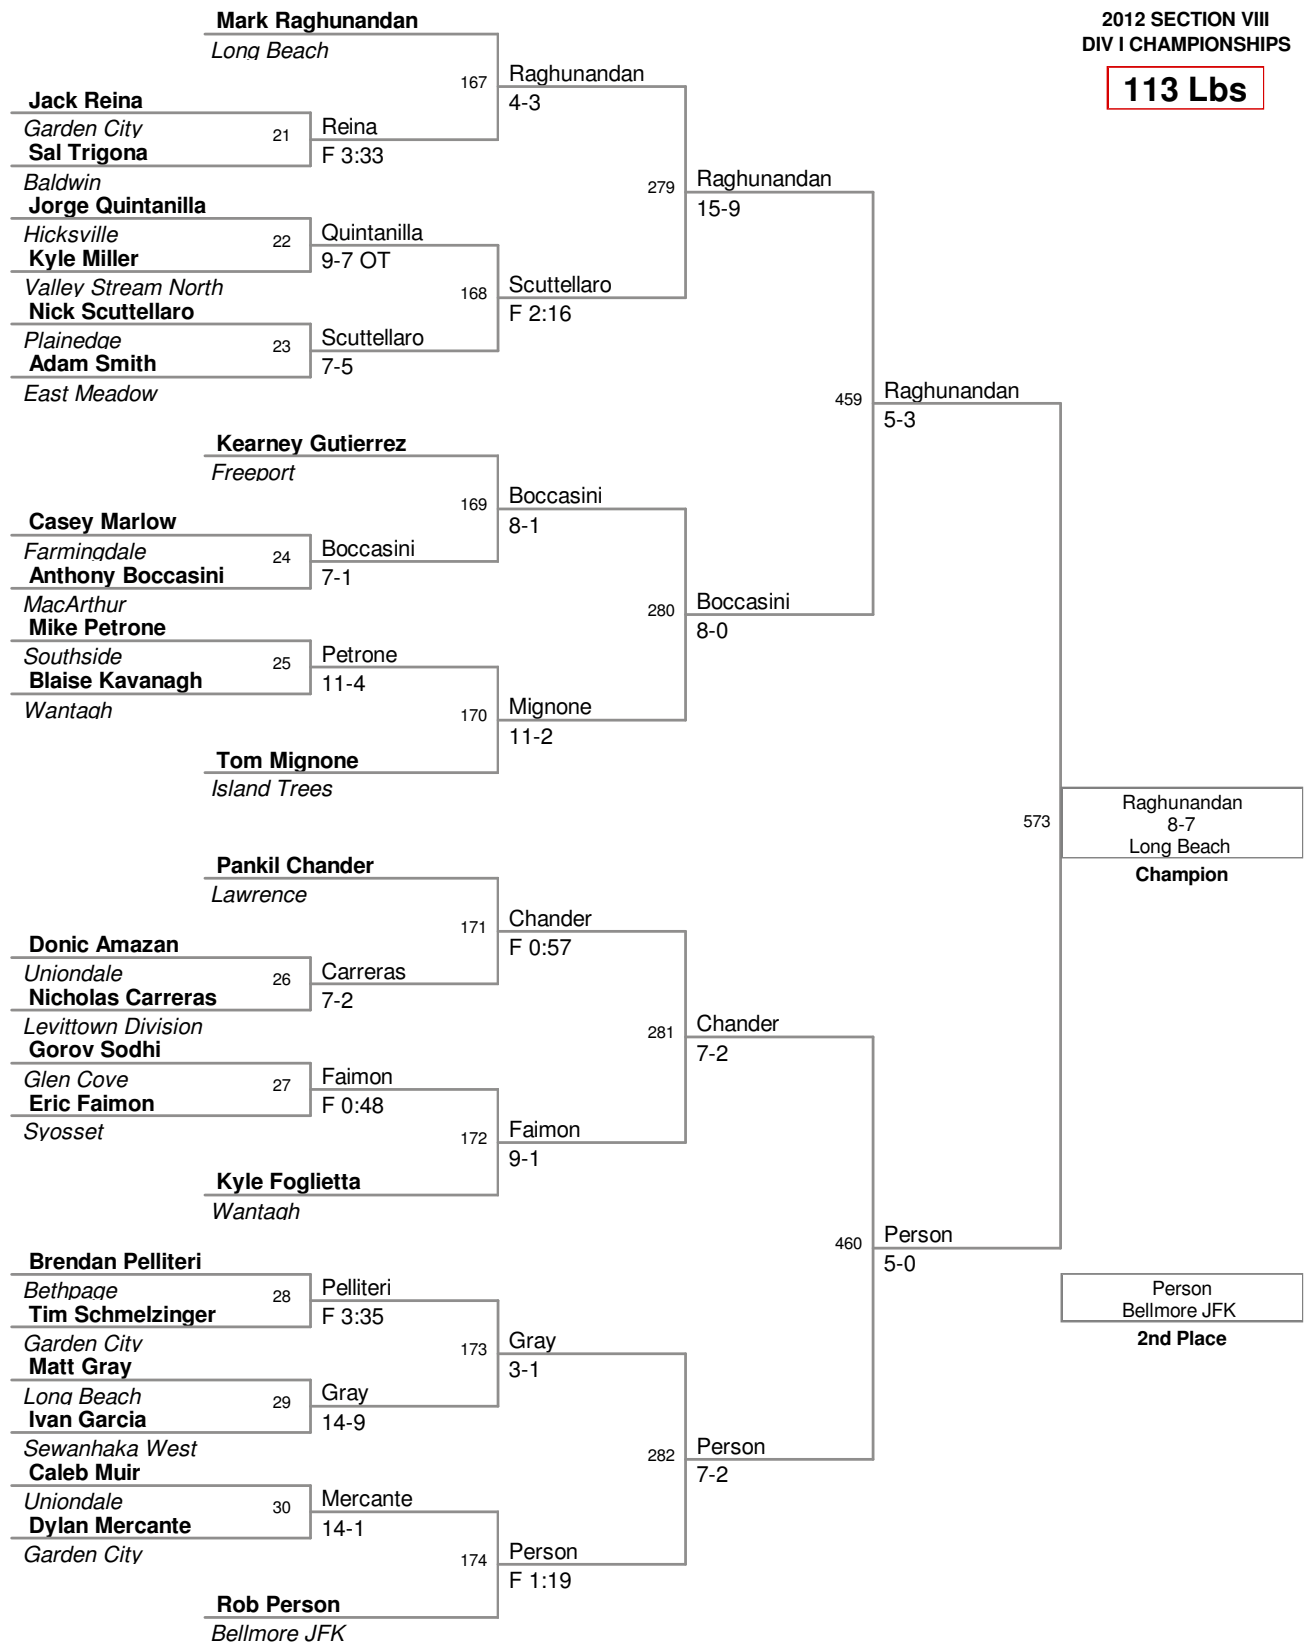

2012 SECTION VIII
DIV I CHAMPIONSHIPS

99 Lbs

99 Lbs

106 Lbs

106 Lbs

113 Lbs

113 Lbs

120 Lbs

120 Lbs

126 Lbs

126 Lbs

132 Lbs

132 Lbs

138 Lbs

138 Lbs

145 Lbs

Small
 Freeport
4th Place

182 Lbs

182 Lbs

195 Lbs

195 Lbs

220 Lbs

220 Lbs

285 Lbs