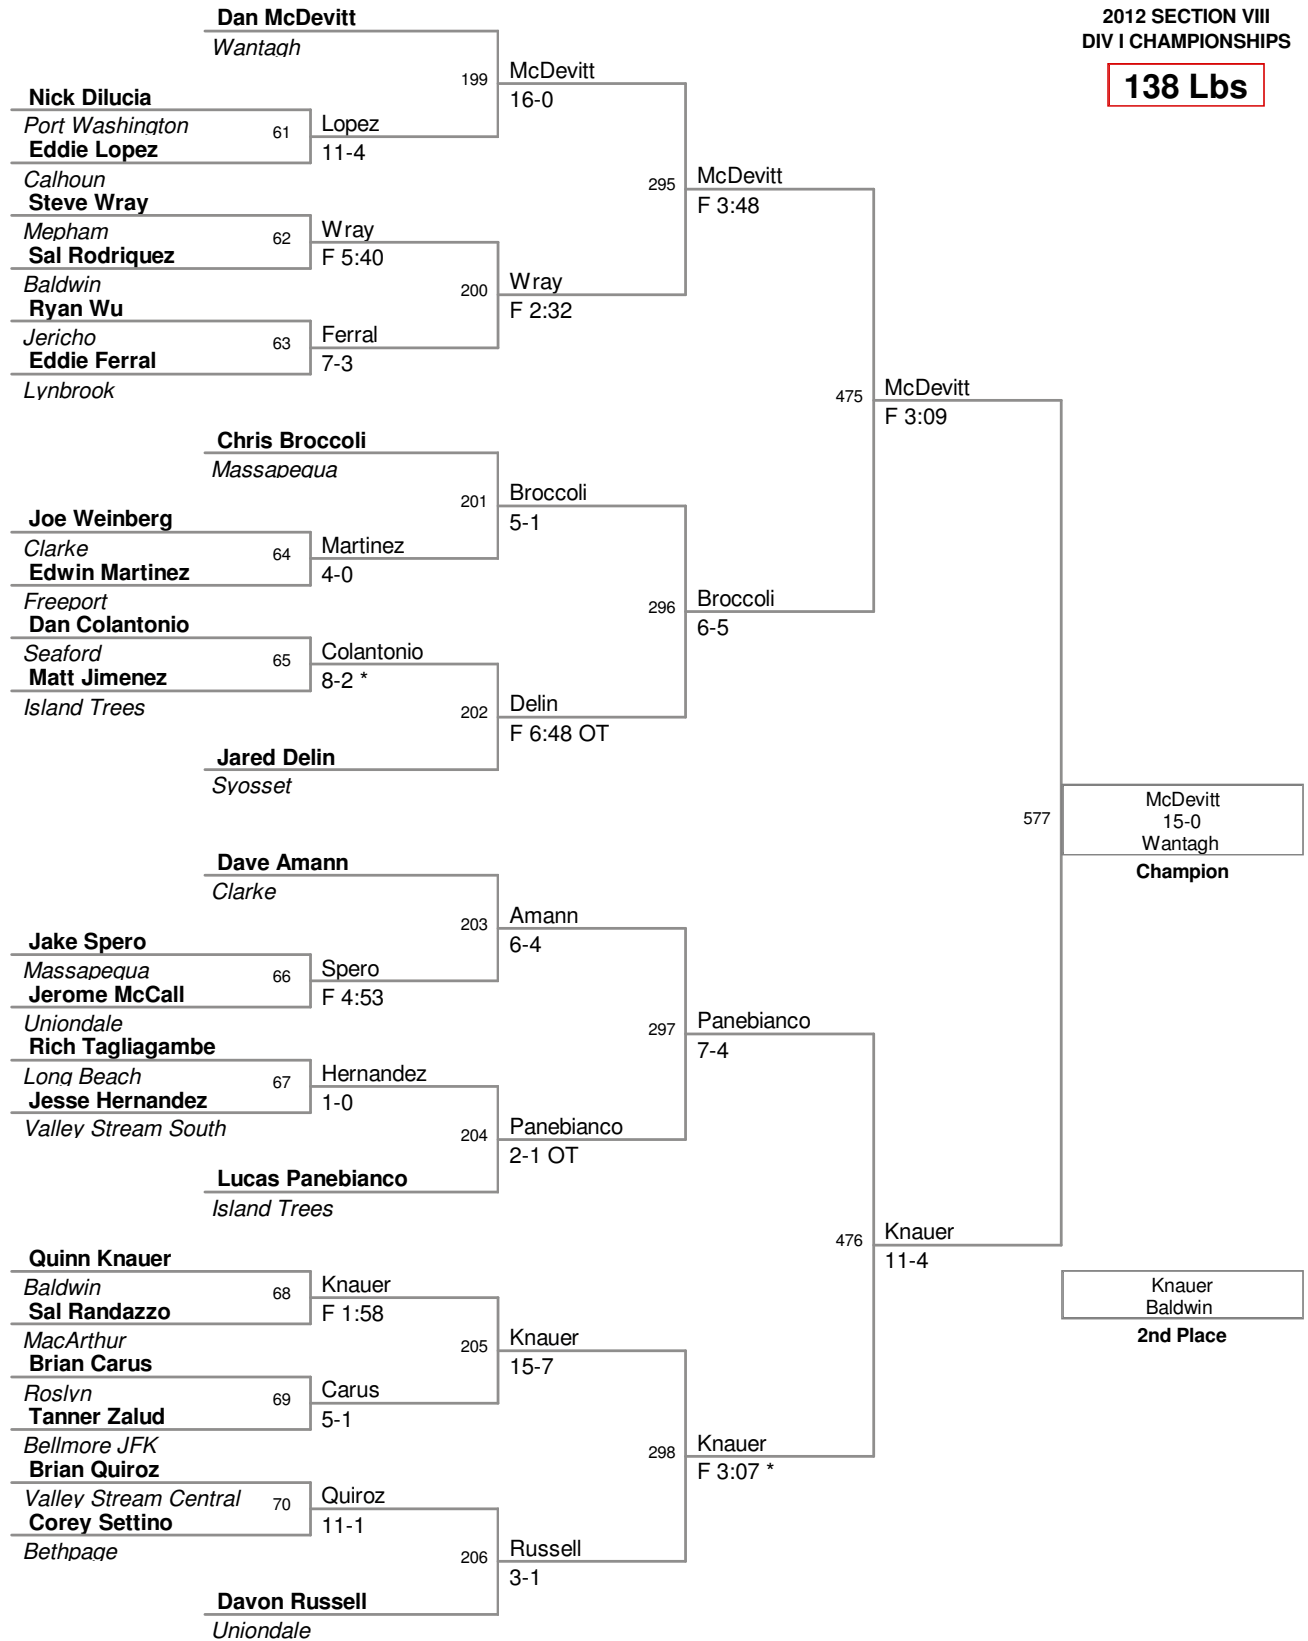

120 Lbs

126 Lbs

126 Lbs

132 Lbs

132 Lbs

138 Lbs

138 Lbs

145 Lbs

145 Lbs

152 Lbs

152 Lbs

Griffin
 Roslyn
 557

Rogers
 F 2:00
 Wantagh

Griffin
 Roslyn

Schneider
 3-1
 MacArthur

Lambert
 Mepham

Small
 Freeport
4th Place

182 Lbs

182 Lbs

195 Lbs

195 Lbs

220 Lbs

220 Lbs

285 Lbs