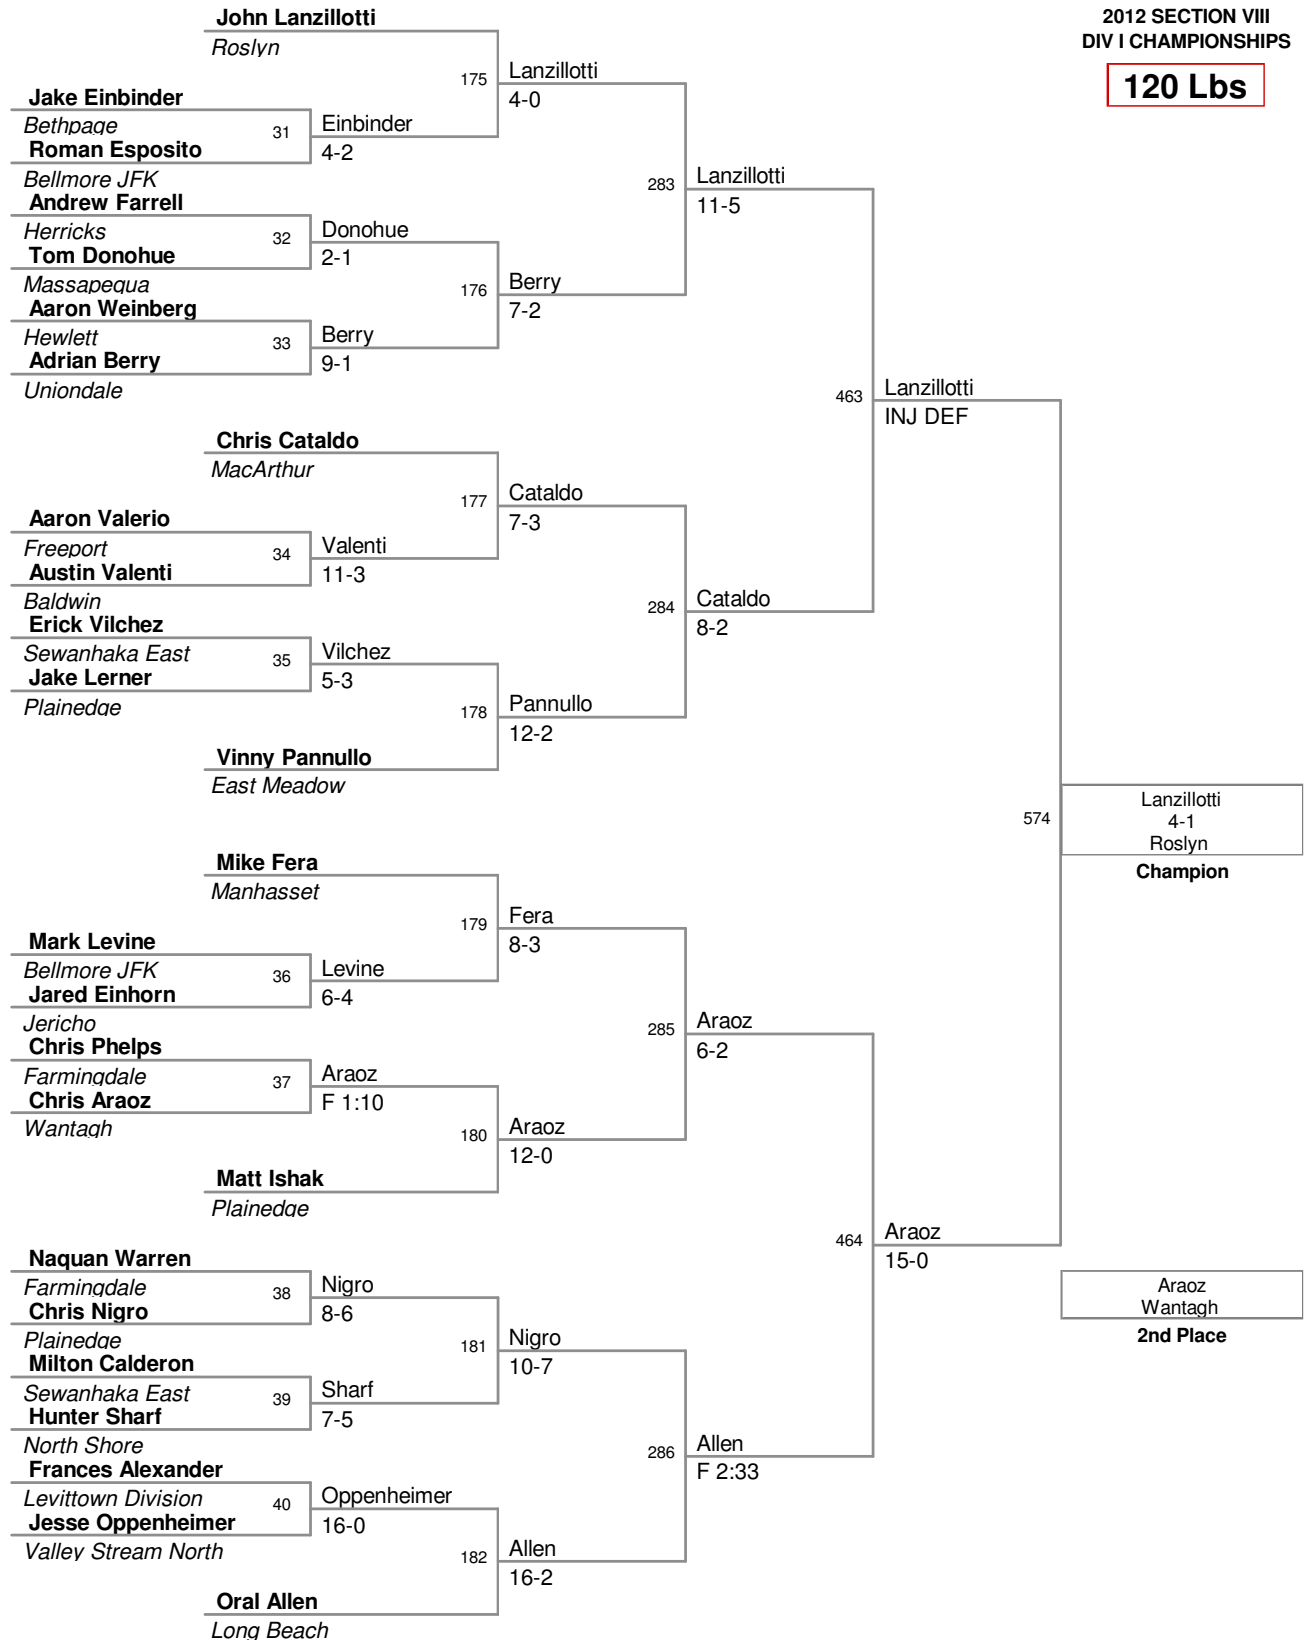

2012 SECTION VIII
DIV I CHAMPIONSHIPS

99 Lbs

99 Lbs

106 Lbs

106 Lbs

113 Lbs

113 Lbs

120 Lbs

120 Lbs

126 Lbs

126 Lbs

132 Lbs

132 Lbs

138 Lbs

138 Lbs

145 Lbs

Small
 Freeport
4th Place

182 Lbs

182 Lbs

195 Lbs

195 Lbs

220 Lbs

220 Lbs

285 Lbs