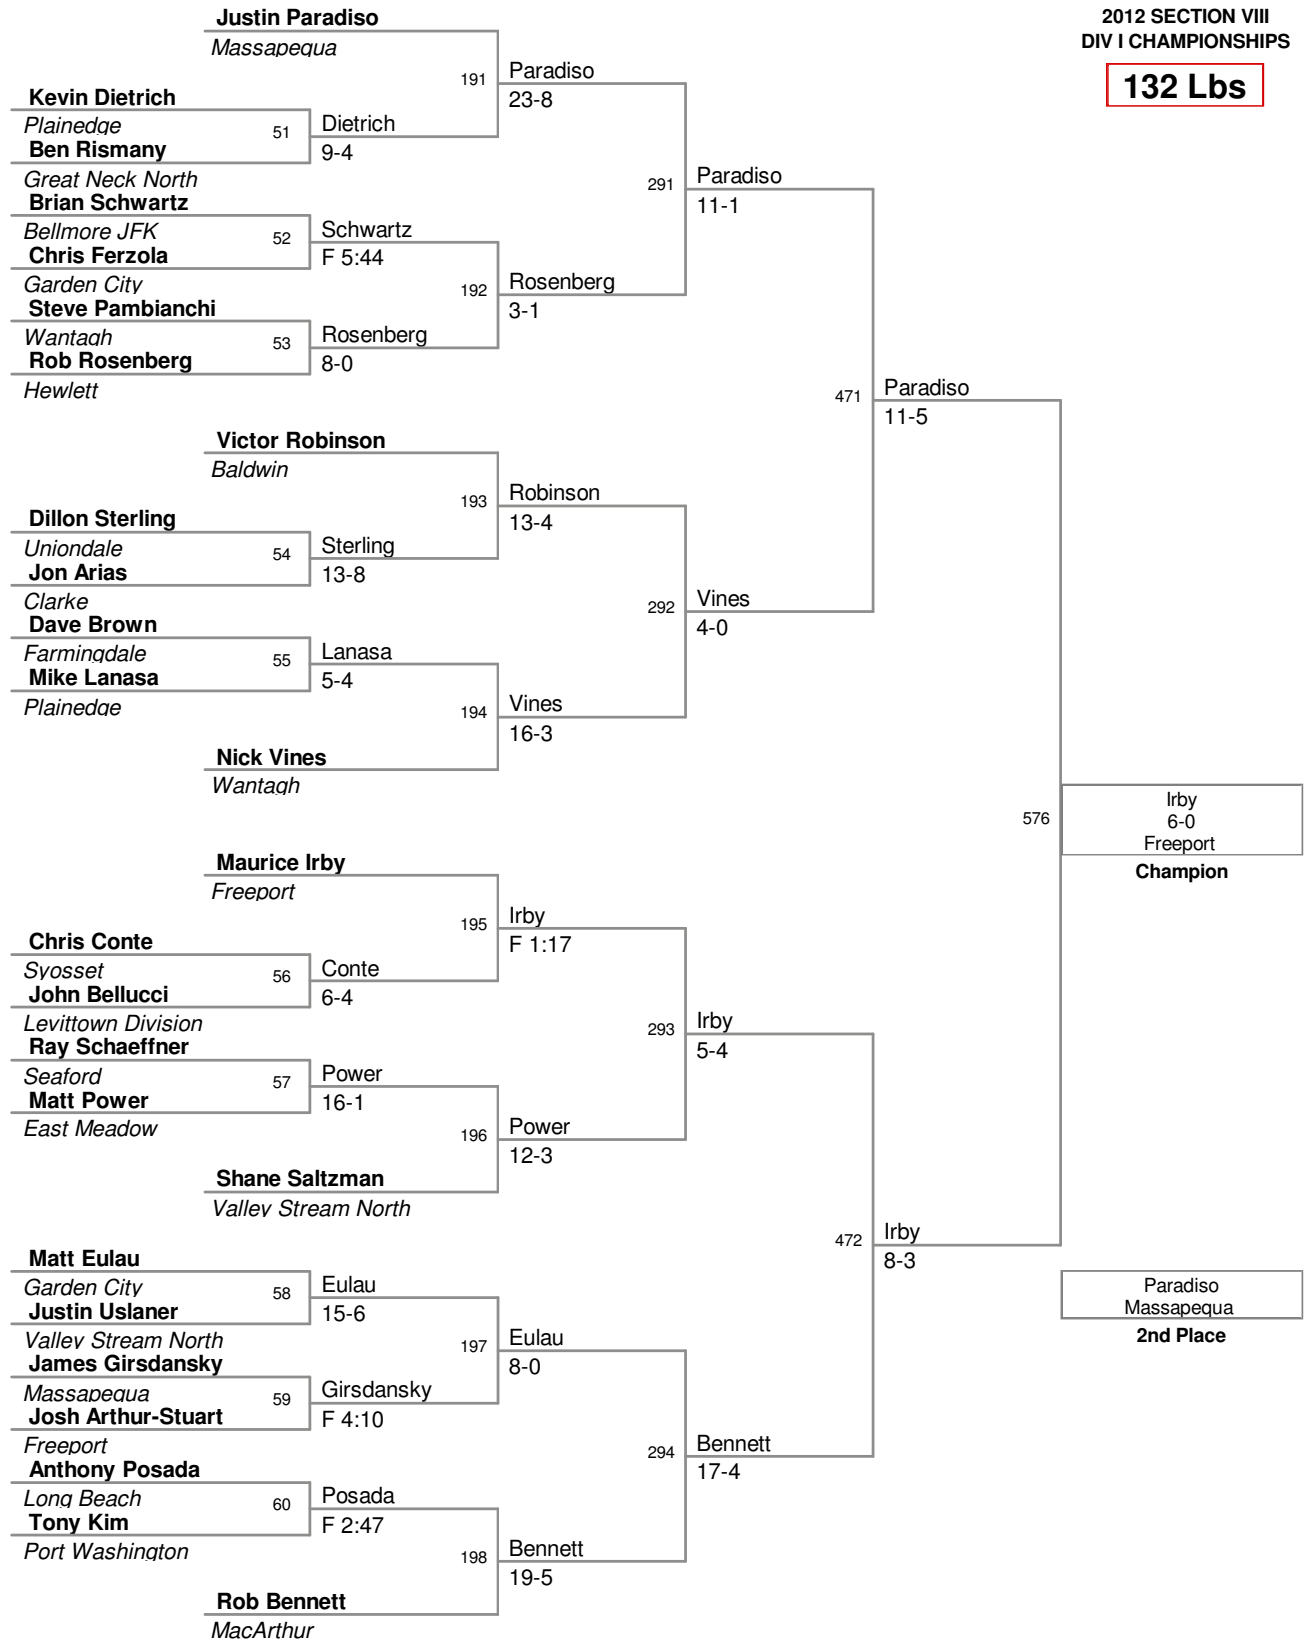

120 Lbs

126 Lbs

126 Lbs

132 Lbs

132 Lbs

138 Lbs

138 Lbs

145 Lbs

145 Lbs

152 Lbs

152 Lbs

Griffin
 Roslyn
 557

Rogers
 F 2:00
 Wantagh

Griffin
 Roslyn

Schneider
 3-1
 MacArthur

Lambert
 Mepham

Small
 Freeport
4th Place

182 Lbs

182 Lbs

195 Lbs

195 Lbs

220 Lbs

220 Lbs

285 Lbs