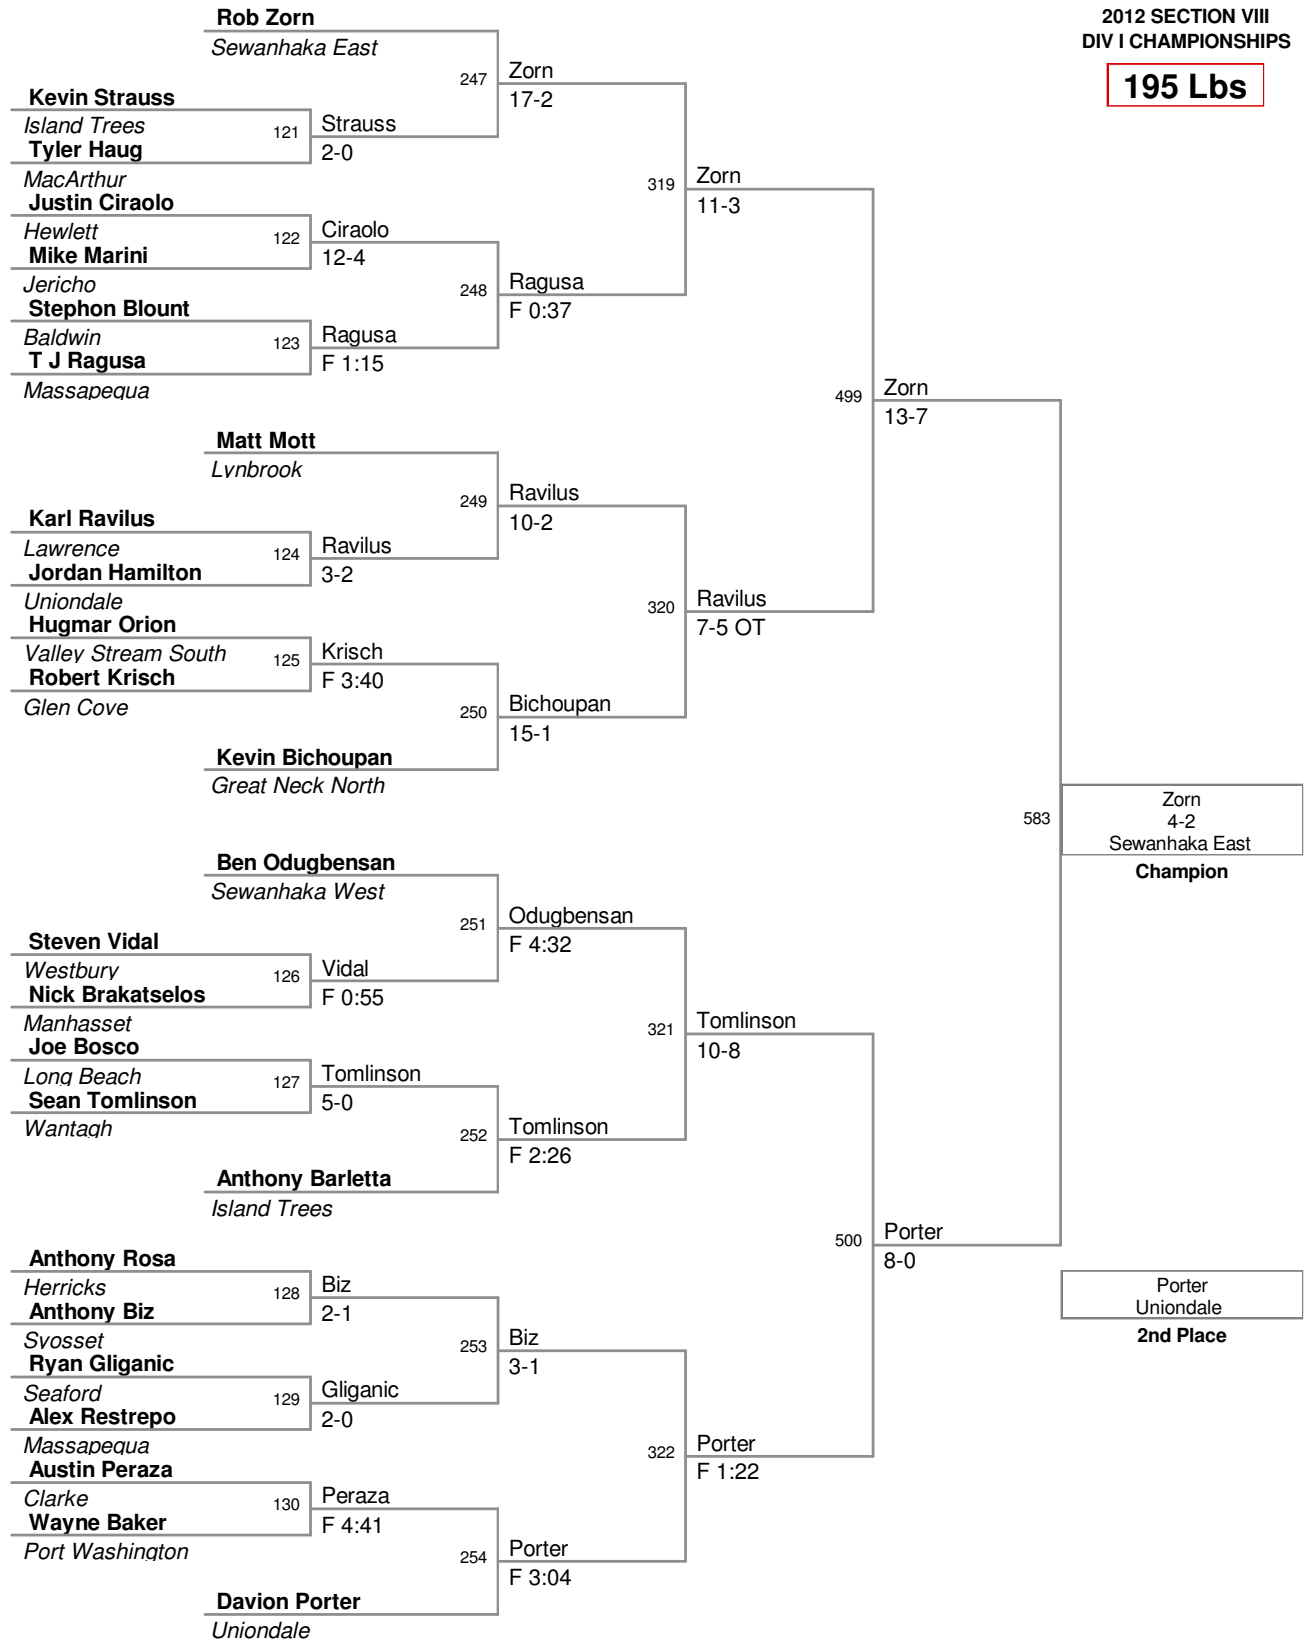

160 Lbs

170 Lbs

170 Lbs

Rosen
 Farmingdale
 561

Gonzalez
 Valley Stream North

Rosen
 7-0
 Farmingdale
5th Place

Gonzalez
 Valley Stream North
6th Place

Loew
 3-0
 Wantagh
3rd Place

Small
 Freeport
4th Place

182 Lbs

182 Lbs

195 Lbs

195 Lbs

220 Lbs

220 Lbs

285 Lbs