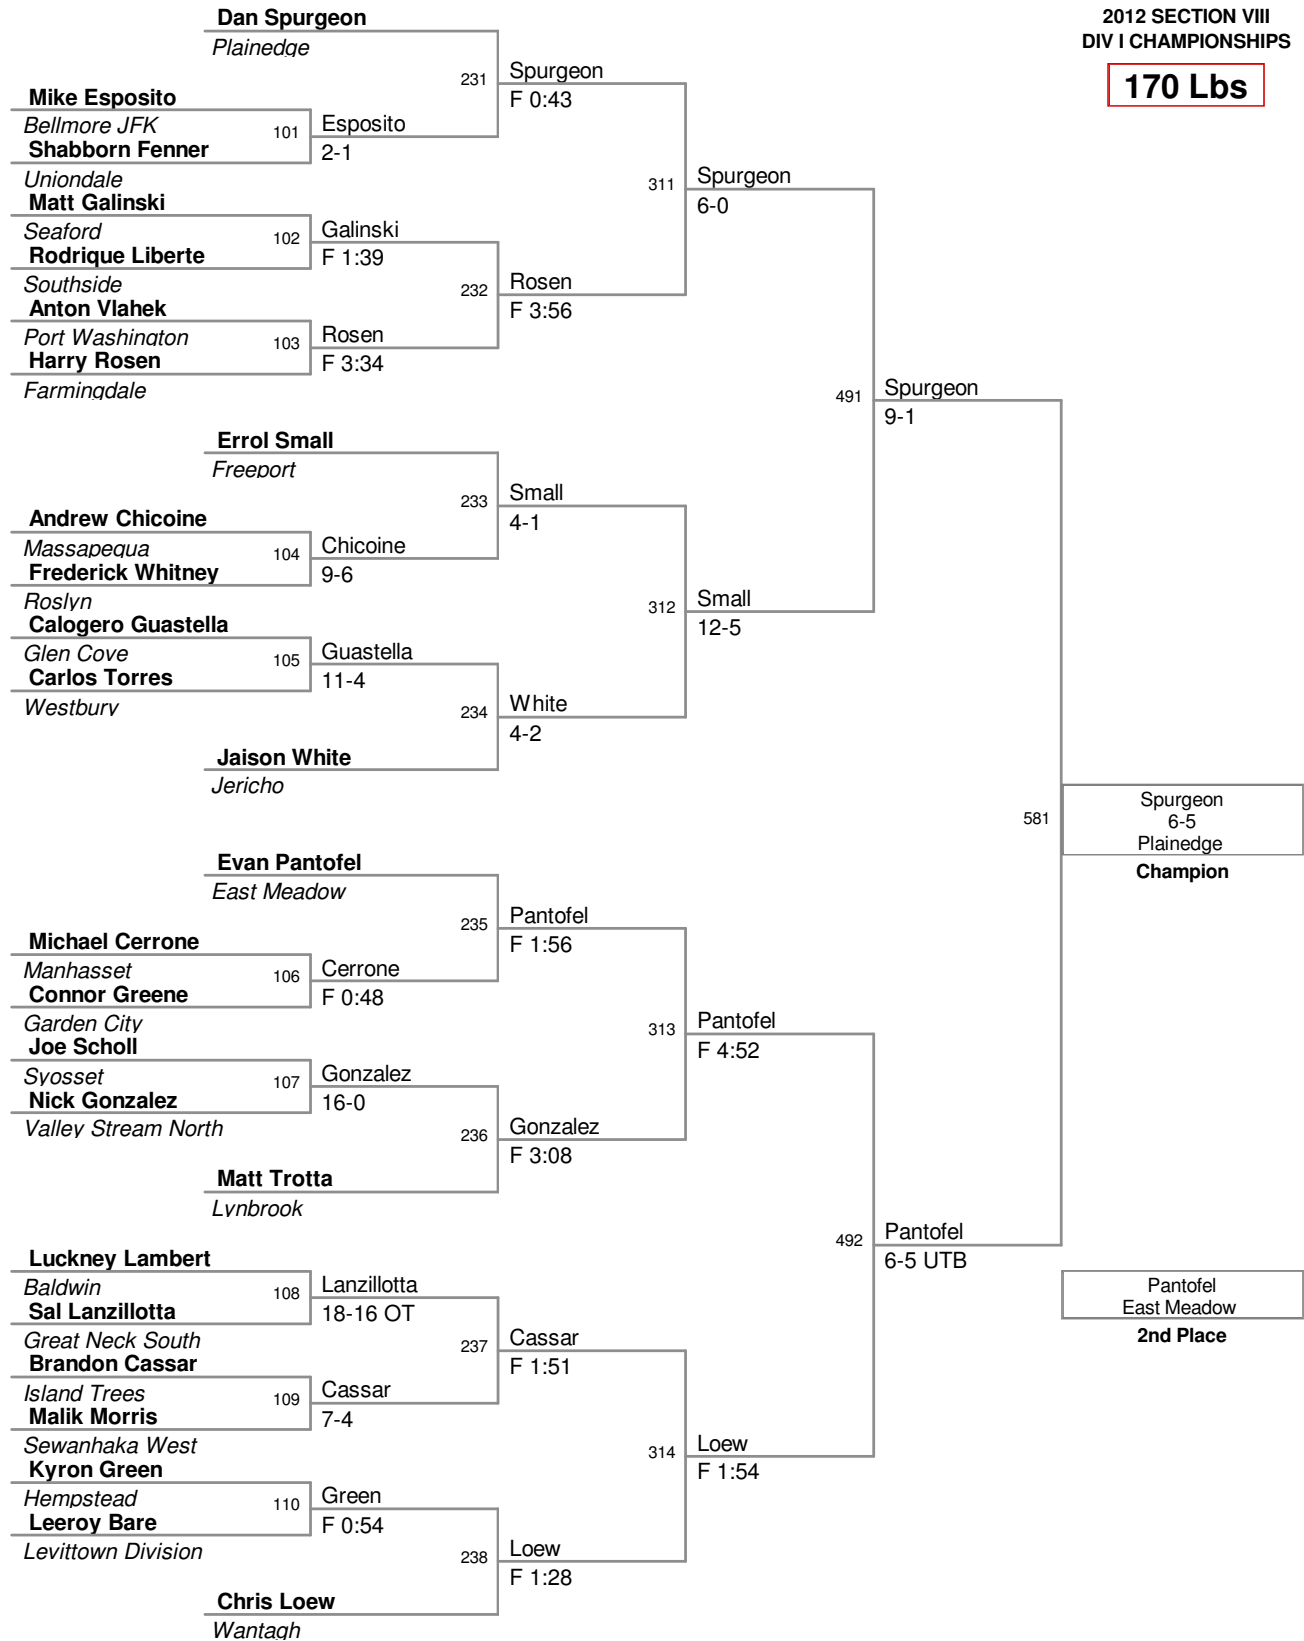

145 Lbs

152 Lbs

152 Lbs

Griffin
 Roslyn
 557

Rogers
 F 2:00
 Wantagh

Griffin
 Roslyn

Schneider
 3-1
 MacArthur

Lambert
 Mepham

160 Lbs

170 Lbs

170 Lbs

Rosen
 Farmingdale
 561

Gonzalez
 Valley Stream North

Rosen
 7-0
 Farmingdale
5th Place

Gonzalez
 Valley Stream North
6th Place

Loew
 3-0
 Wantagh
3rd Place

Small
 Freeport
4th Place

182 Lbs

182 Lbs

195 Lbs

195 Lbs

220 Lbs

220 Lbs

285 Lbs