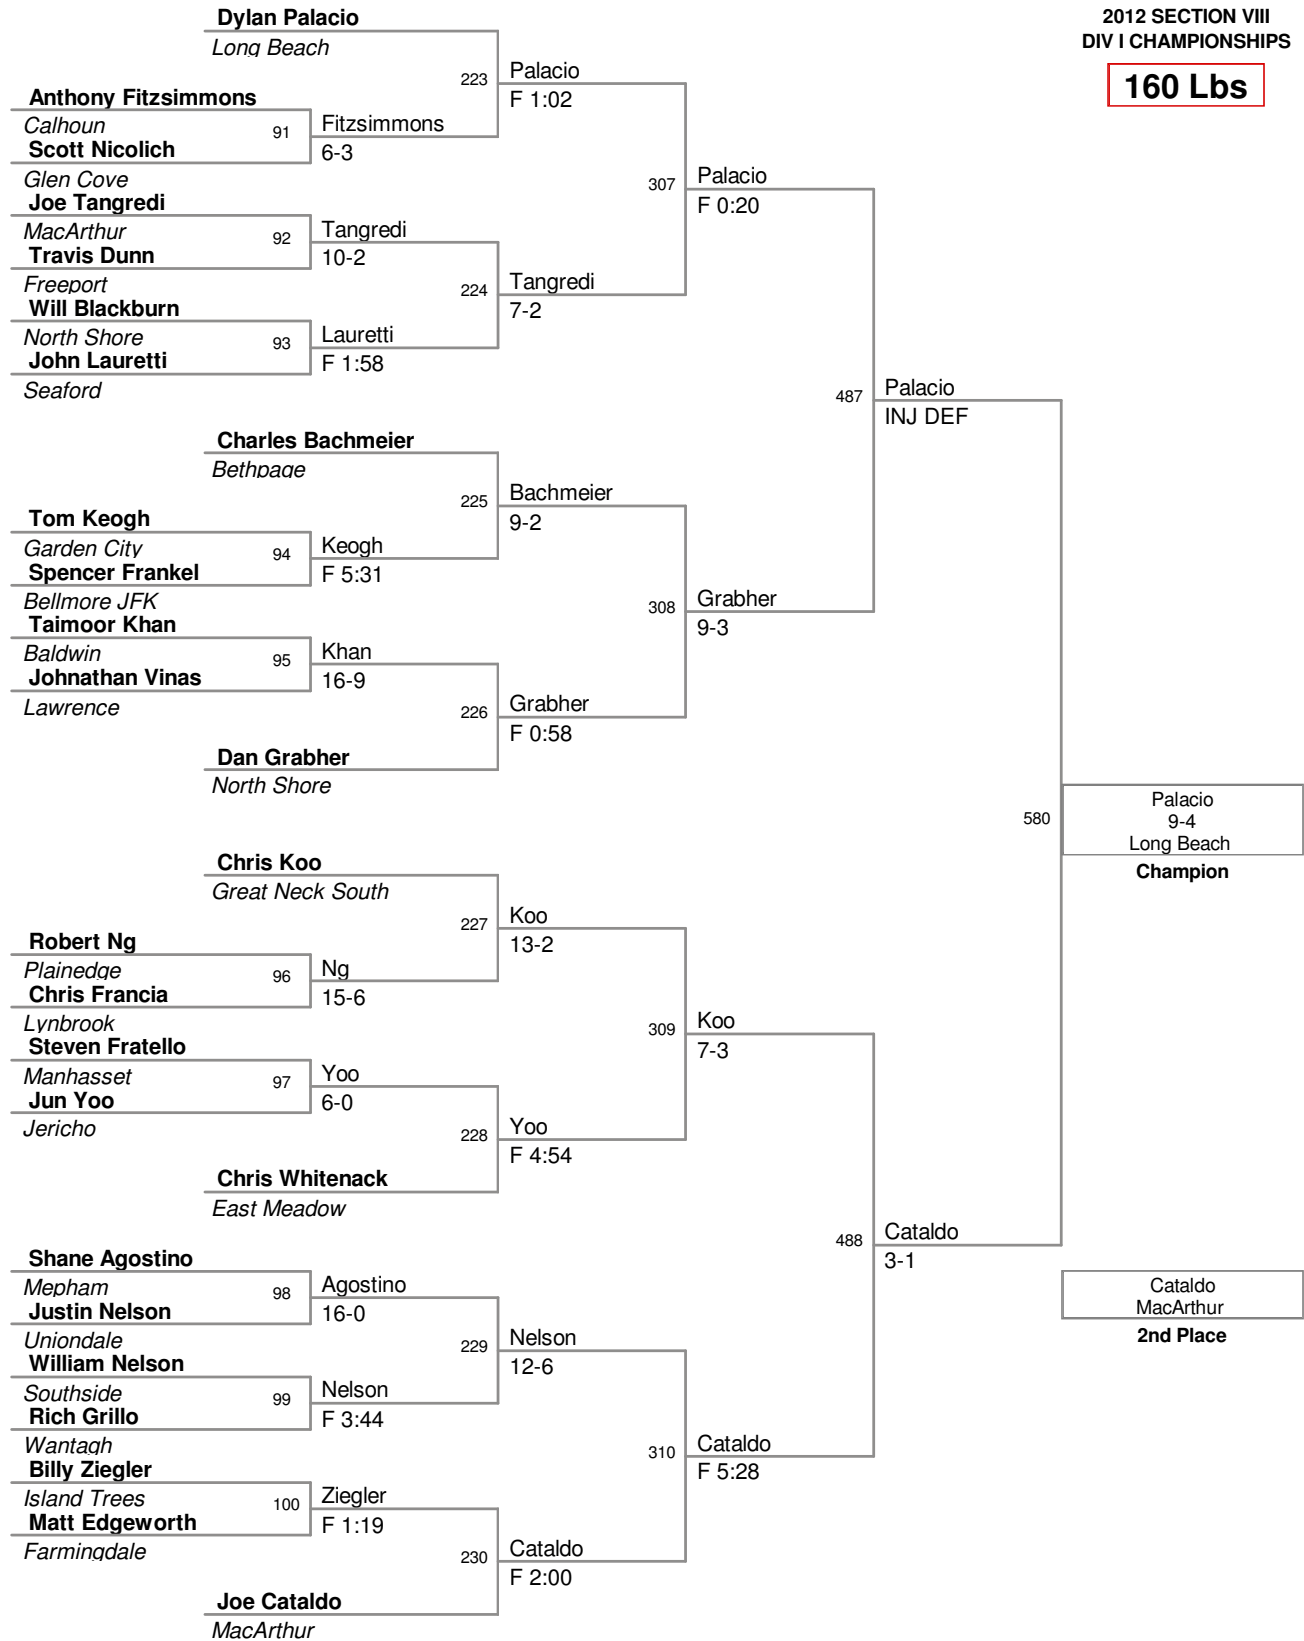

145 Lbs

152 Lbs

152 Lbs

Griffin
 Roslyn
 557

Rogers
 F 2:00
 Wantagh

Griffin
 Roslyn

Schneider
 3-1
 MacArthur

Lambert
 Mepham

160 Lbs

170 Lbs

170 Lbs

Rosen
 Farmingdale
 561

Gonzalez
 Valley Stream North

Rosen
 7-0
 Farmingdale
5th Place

Gonzalez
 Valley Stream North
6th Place

Loew
 3-0
 Wantagh
3rd Place

Small
 Freeport
4th Place

182 Lbs

182 Lbs

195 Lbs

195 Lbs

220 Lbs

220 Lbs

285 Lbs