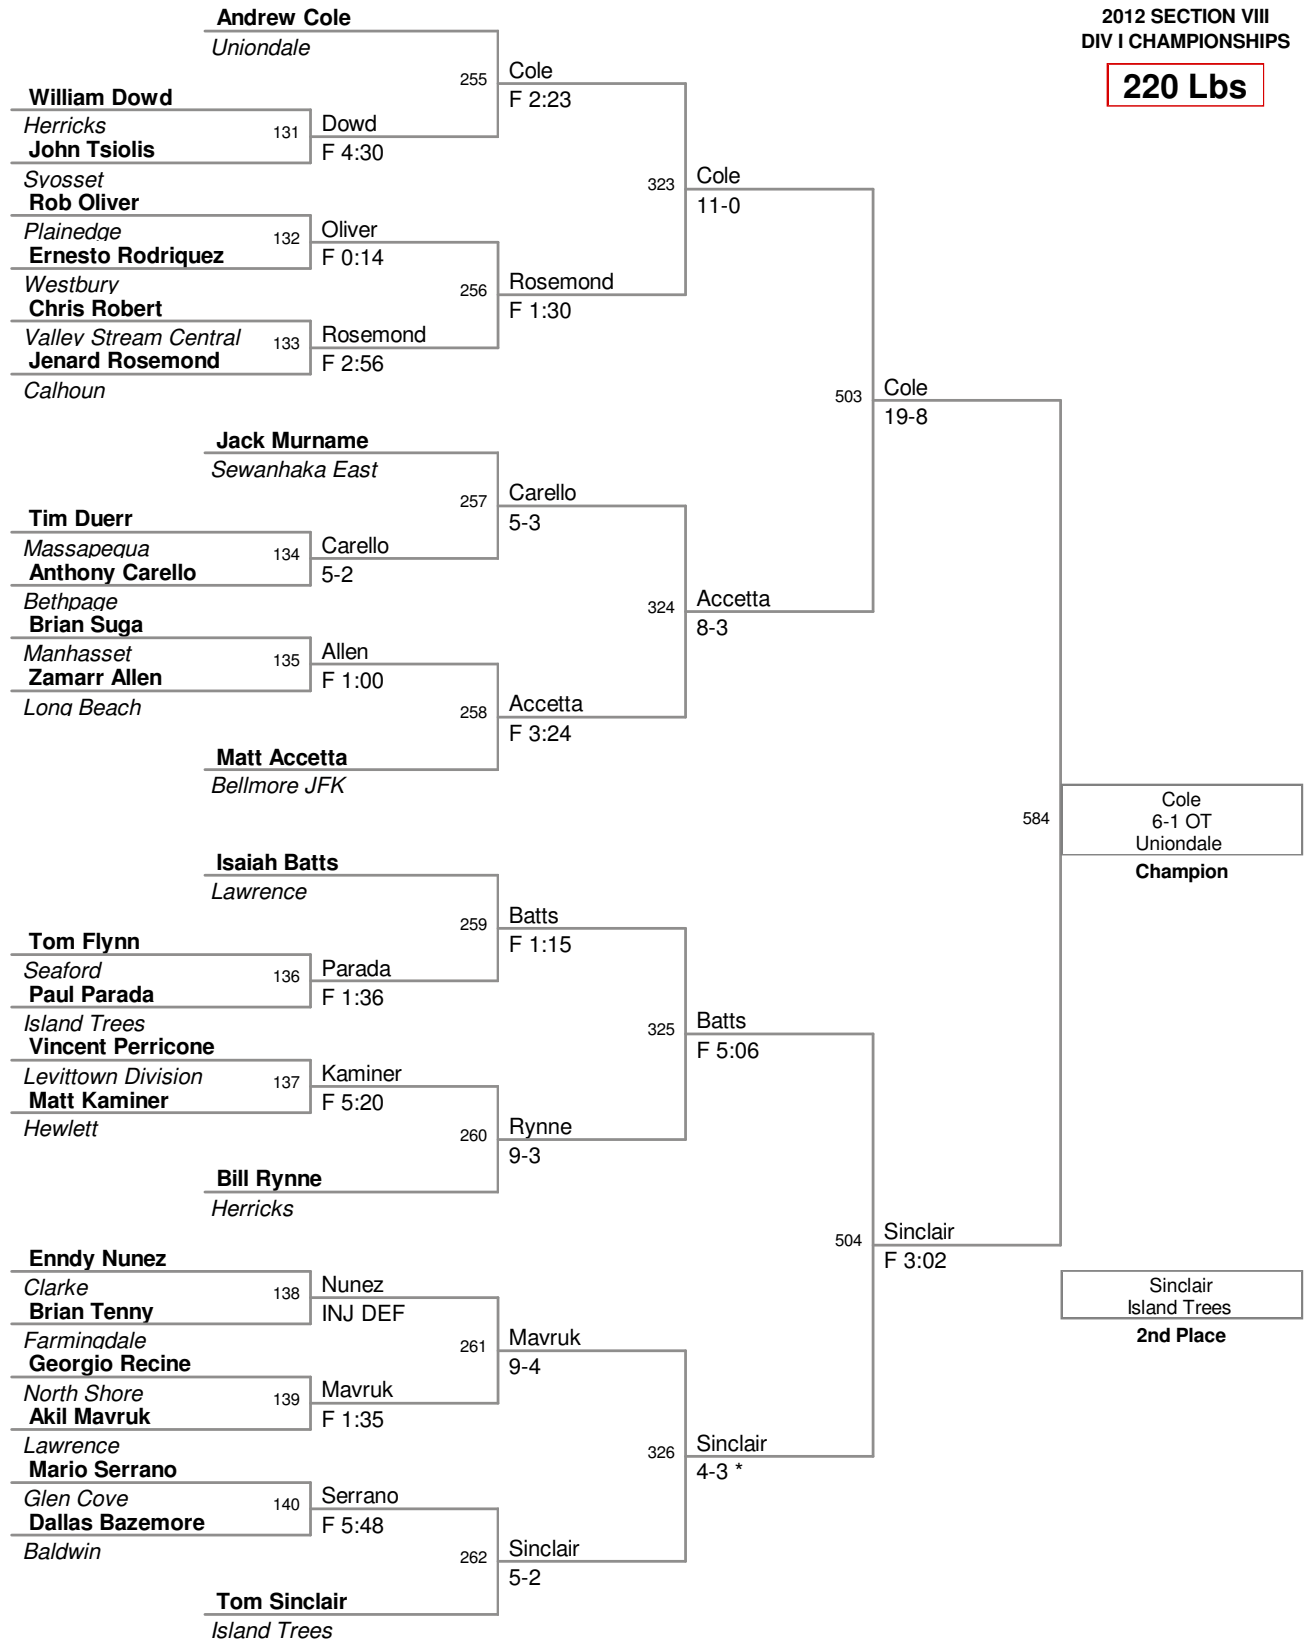

Small
 Freeport
4th Place

182 Lbs

182 Lbs

195 Lbs

195 Lbs

220 Lbs

220 Lbs

285 Lbs