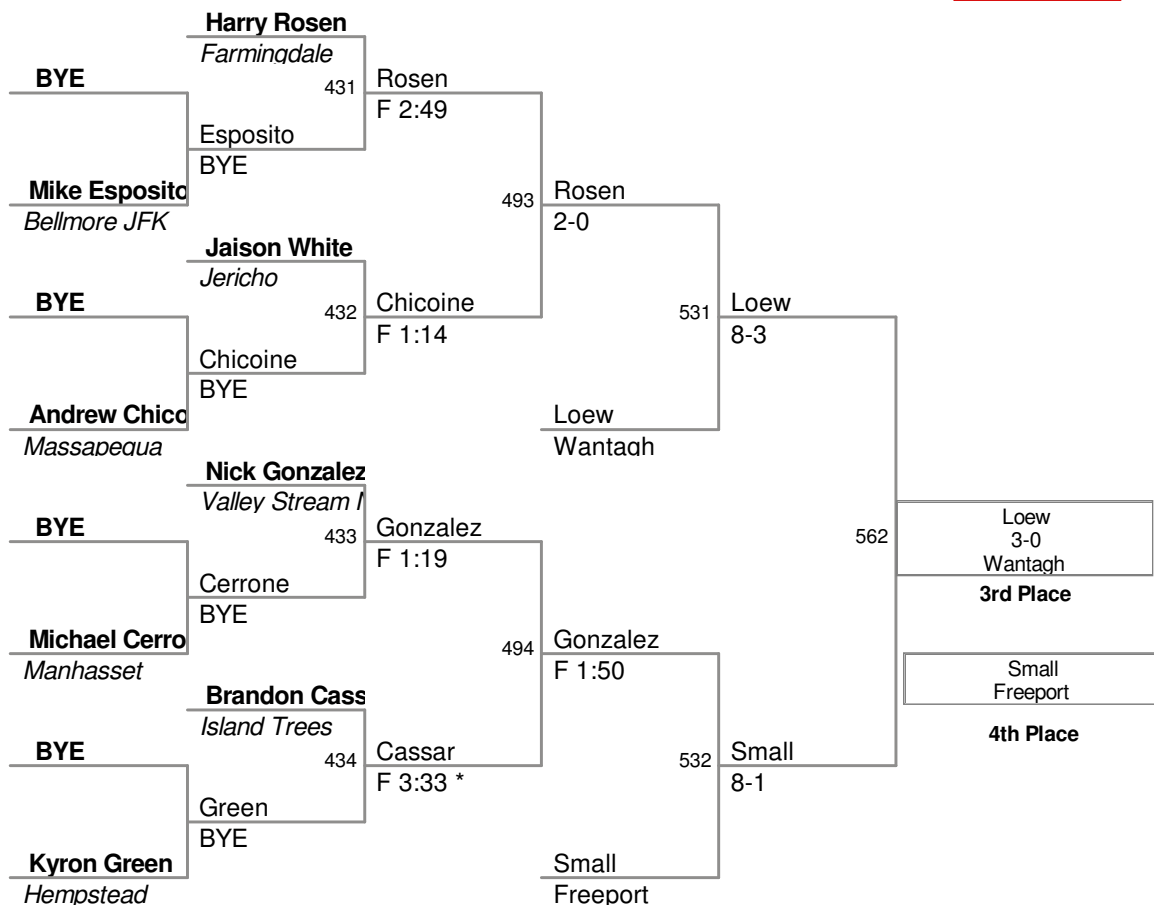

145 Lbs

152 Lbs

152 Lbs

Griffin
 Roslyn
 557

Rogers
 F 2:00
 Wantagh

Griffin
 Roslyn

Schneider
 3-1
 MacArthur

Lambert
 Mepham

160 Lbs

170 Lbs

170 Lbs

Rosen
 Farmingdale
 561

Gonzalez
 Valley Stream North

Rosen
 7-0
 Farmingdale
5th Place

Gonzalez
 Valley Stream North
6th Place

Loew
 3-0
 Wantagh
3rd Place