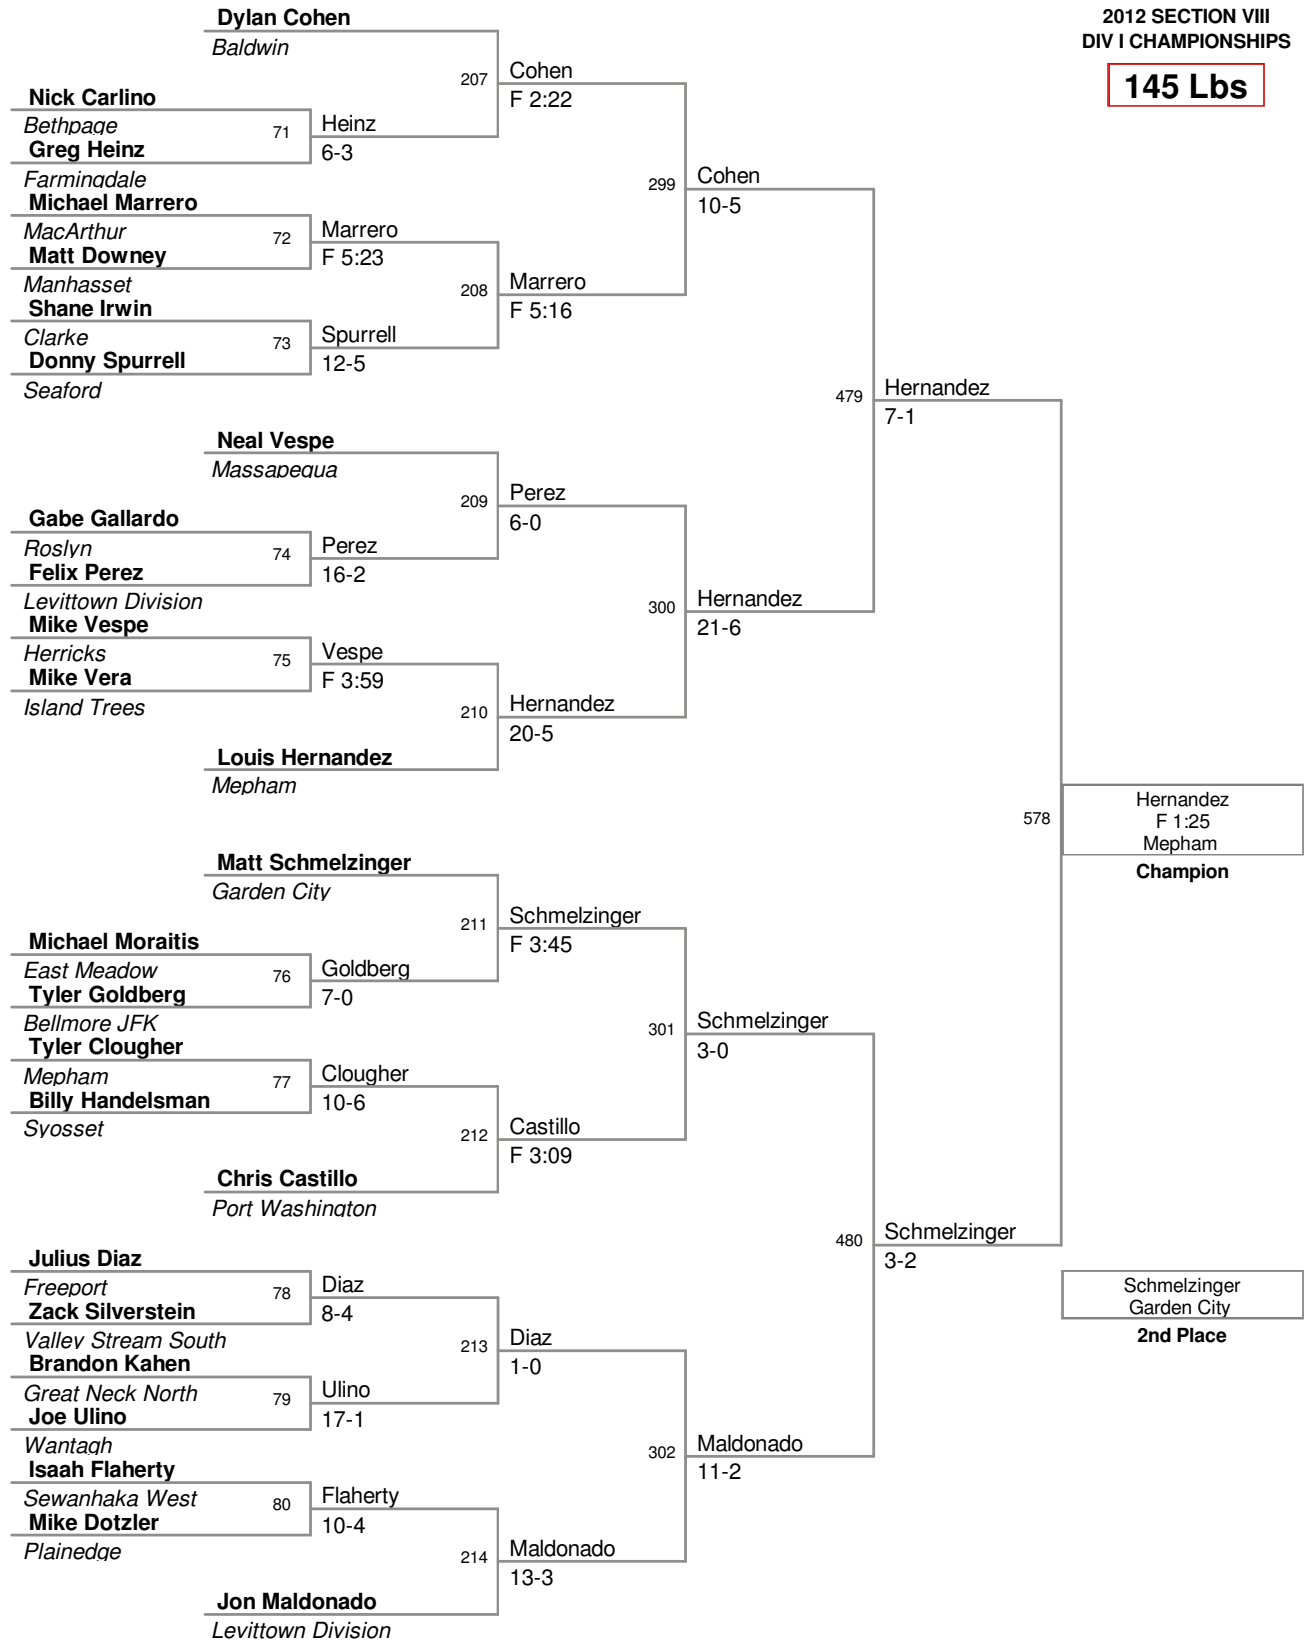

120 Lbs

126 Lbs

126 Lbs

132 Lbs

132 Lbs

138 Lbs

138 Lbs

145 Lbs

145 Lbs

152 Lbs

152 Lbs

Griffin
 Roslyn
 557

Rogers
 F 2:00
 Wantagh

Griffin
 Roslyn

Schneider
 3-1
 MacArthur

Lambert
 Mepham

Small
 Freeport
4th Place

182 Lbs

182 Lbs

195 Lbs

195 Lbs

220 Lbs

220 Lbs

285 Lbs