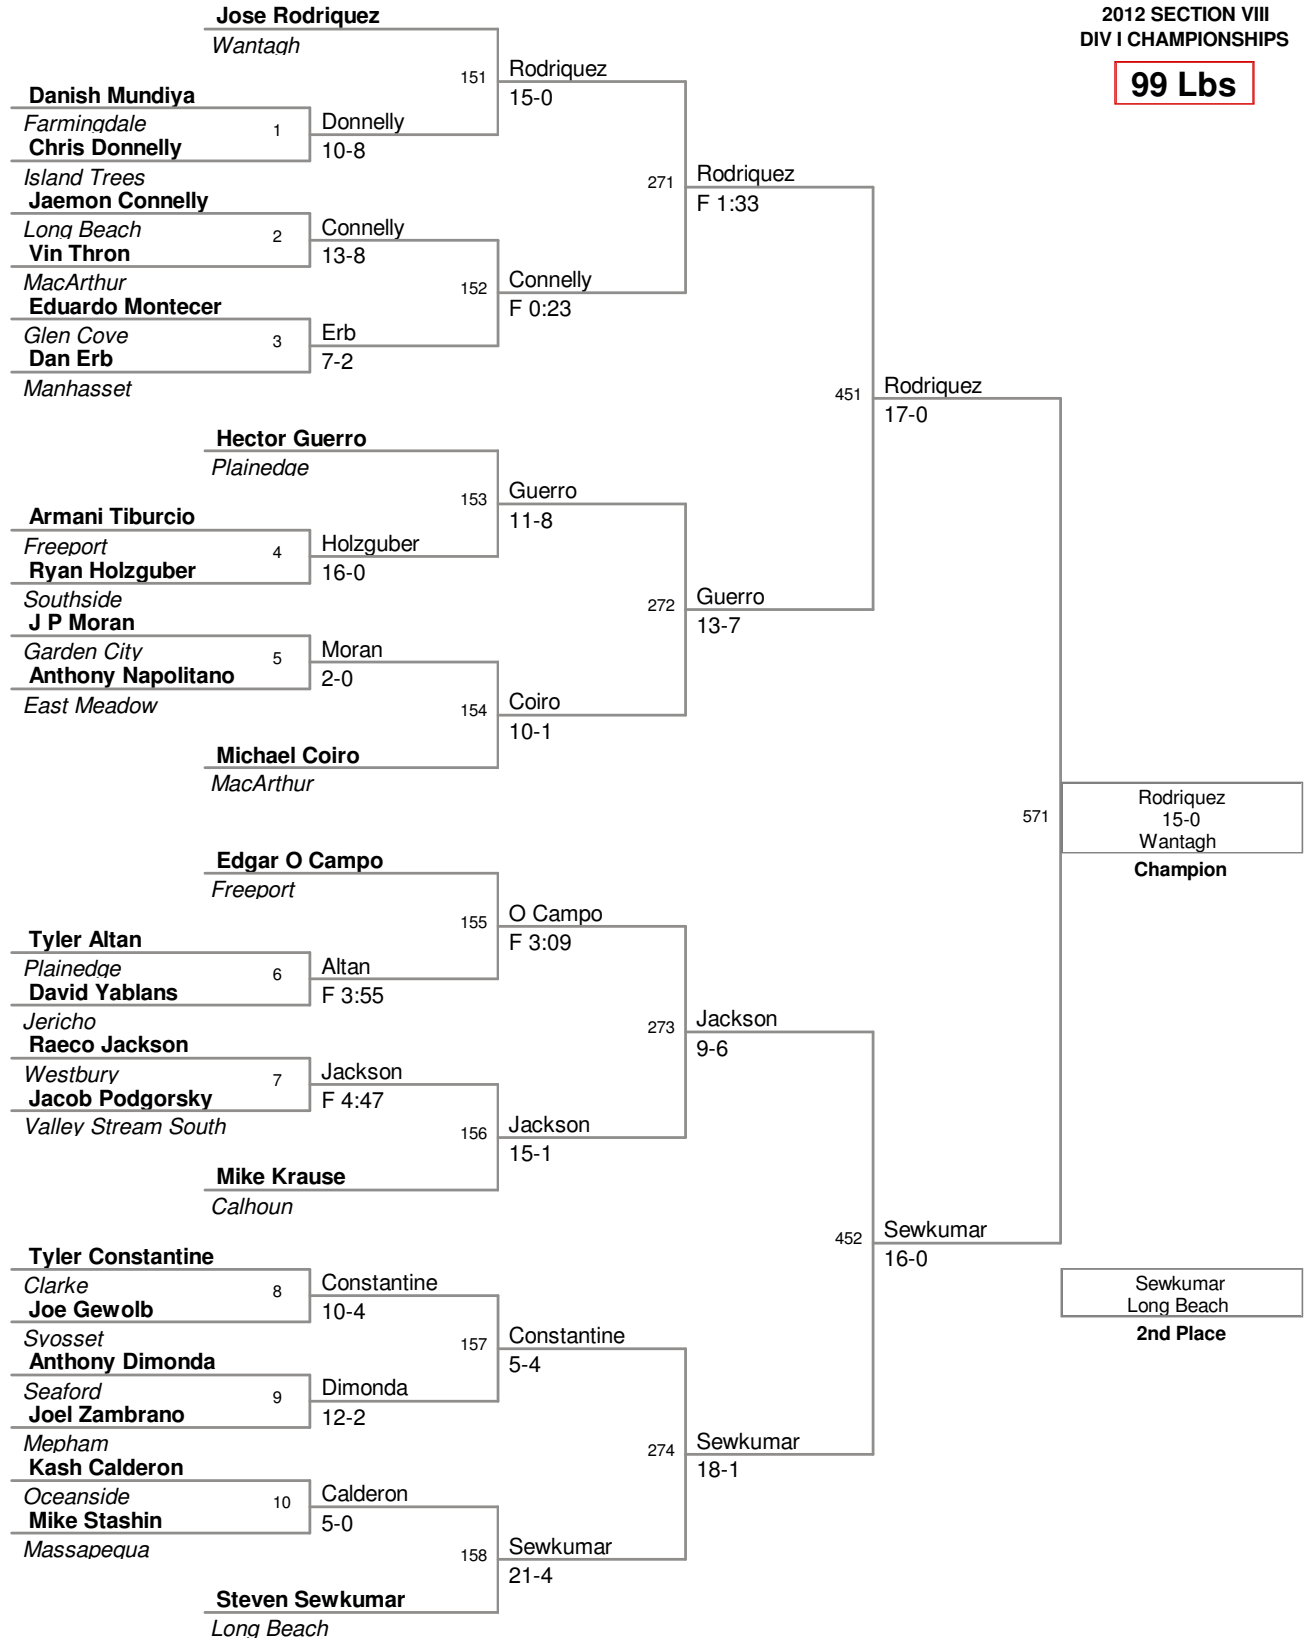

2012 SECTION VIII
DIV I CHAMPIONSHIPS

99 Lbs

99 Lbs

106 Lbs

106 Lbs

113 Lbs

113 Lbs

120 Lbs

120 Lbs

126 Lbs

126 Lbs

132 Lbs

132 Lbs

138 Lbs

138 Lbs

145 Lbs

Small
 Freeport
4th Place

182 Lbs

182 Lbs

195 Lbs

195 Lbs

220 Lbs

220 Lbs

285 Lbs