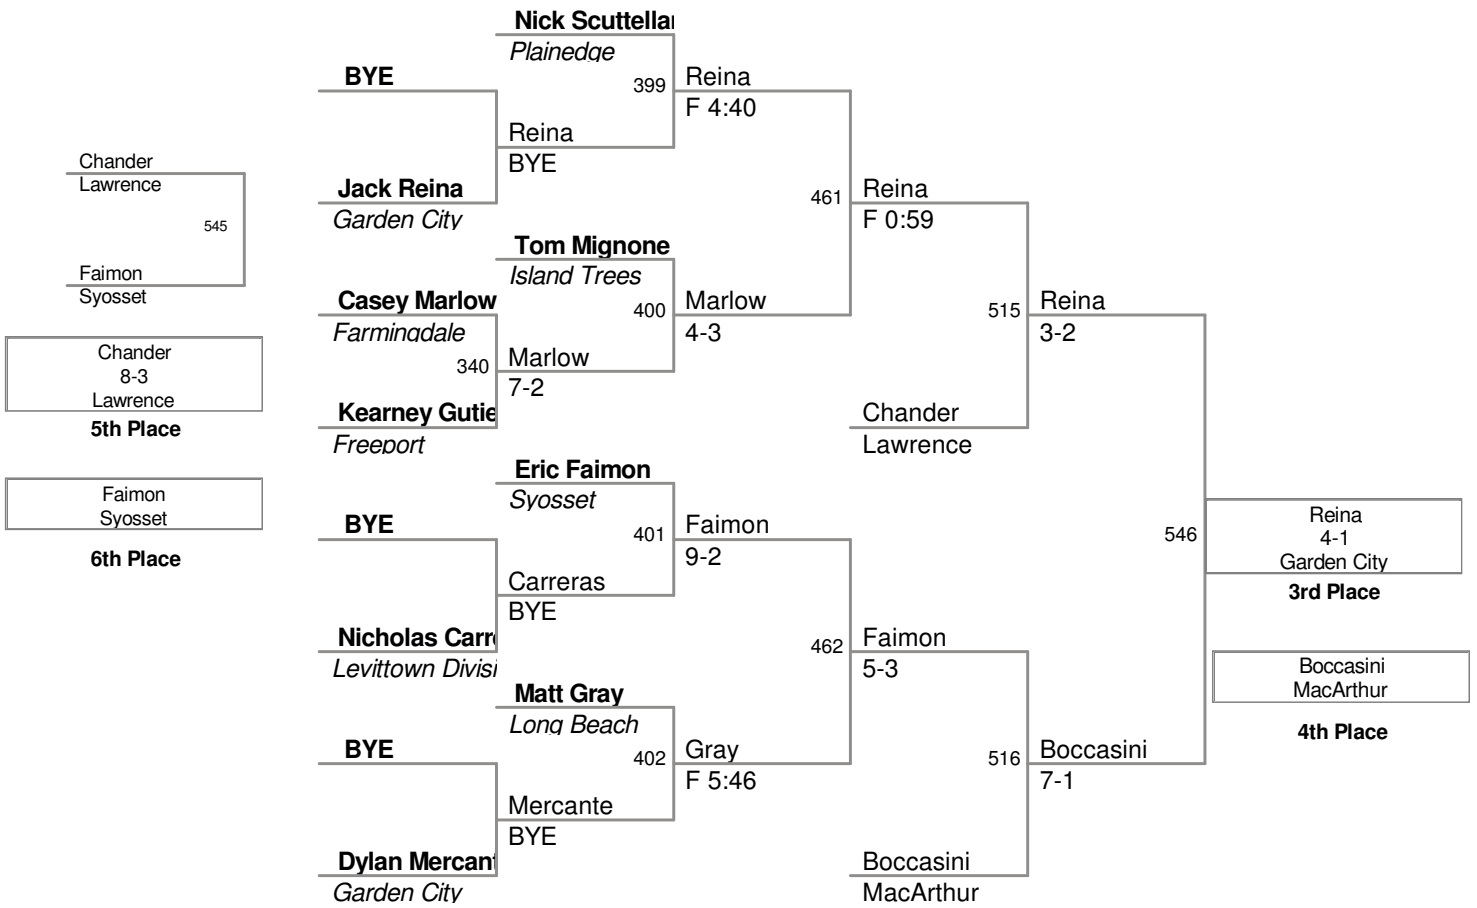

2012 SECTION VIII
DIV I CHAMPIONSHIPS

99 Lbs

99 Lbs

106 Lbs

106 Lbs

113 Lbs

113 Lbs

120 Lbs

120 Lbs

126 Lbs

126 Lbs

132 Lbs

132 Lbs

138 Lbs

138 Lbs

145 Lbs

160 Lbs

170 Lbs

170 Lbs

Rosen
 Farmingdale
 561

Gonzalez
 Valley Stream North

Rosen
 7-0
 Farmingdale
5th Place

Gonzalez
 Valley Stream North
6th Place

Loew
 3-0
 Wantagh
3rd Place

Small
 Freeport
4th Place

182 Lbs

182 Lbs

195 Lbs

195 Lbs

220 Lbs

220 Lbs

285 Lbs