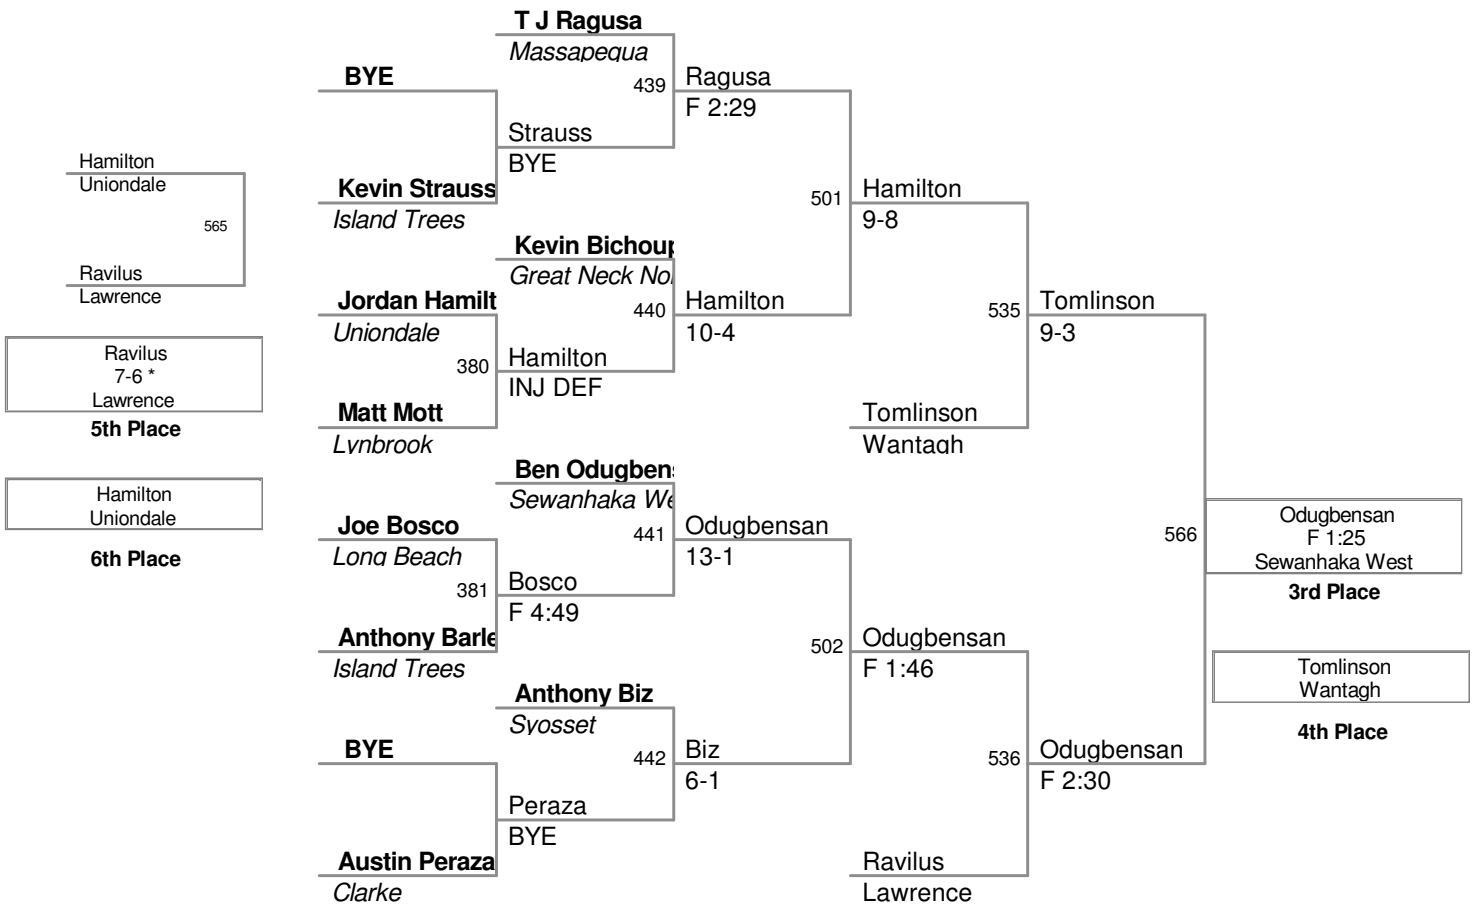

Small
 Freeport
4th Place

182 Lbs

182 Lbs

195 Lbs

195 Lbs

220 Lbs

220 Lbs

285 Lbs