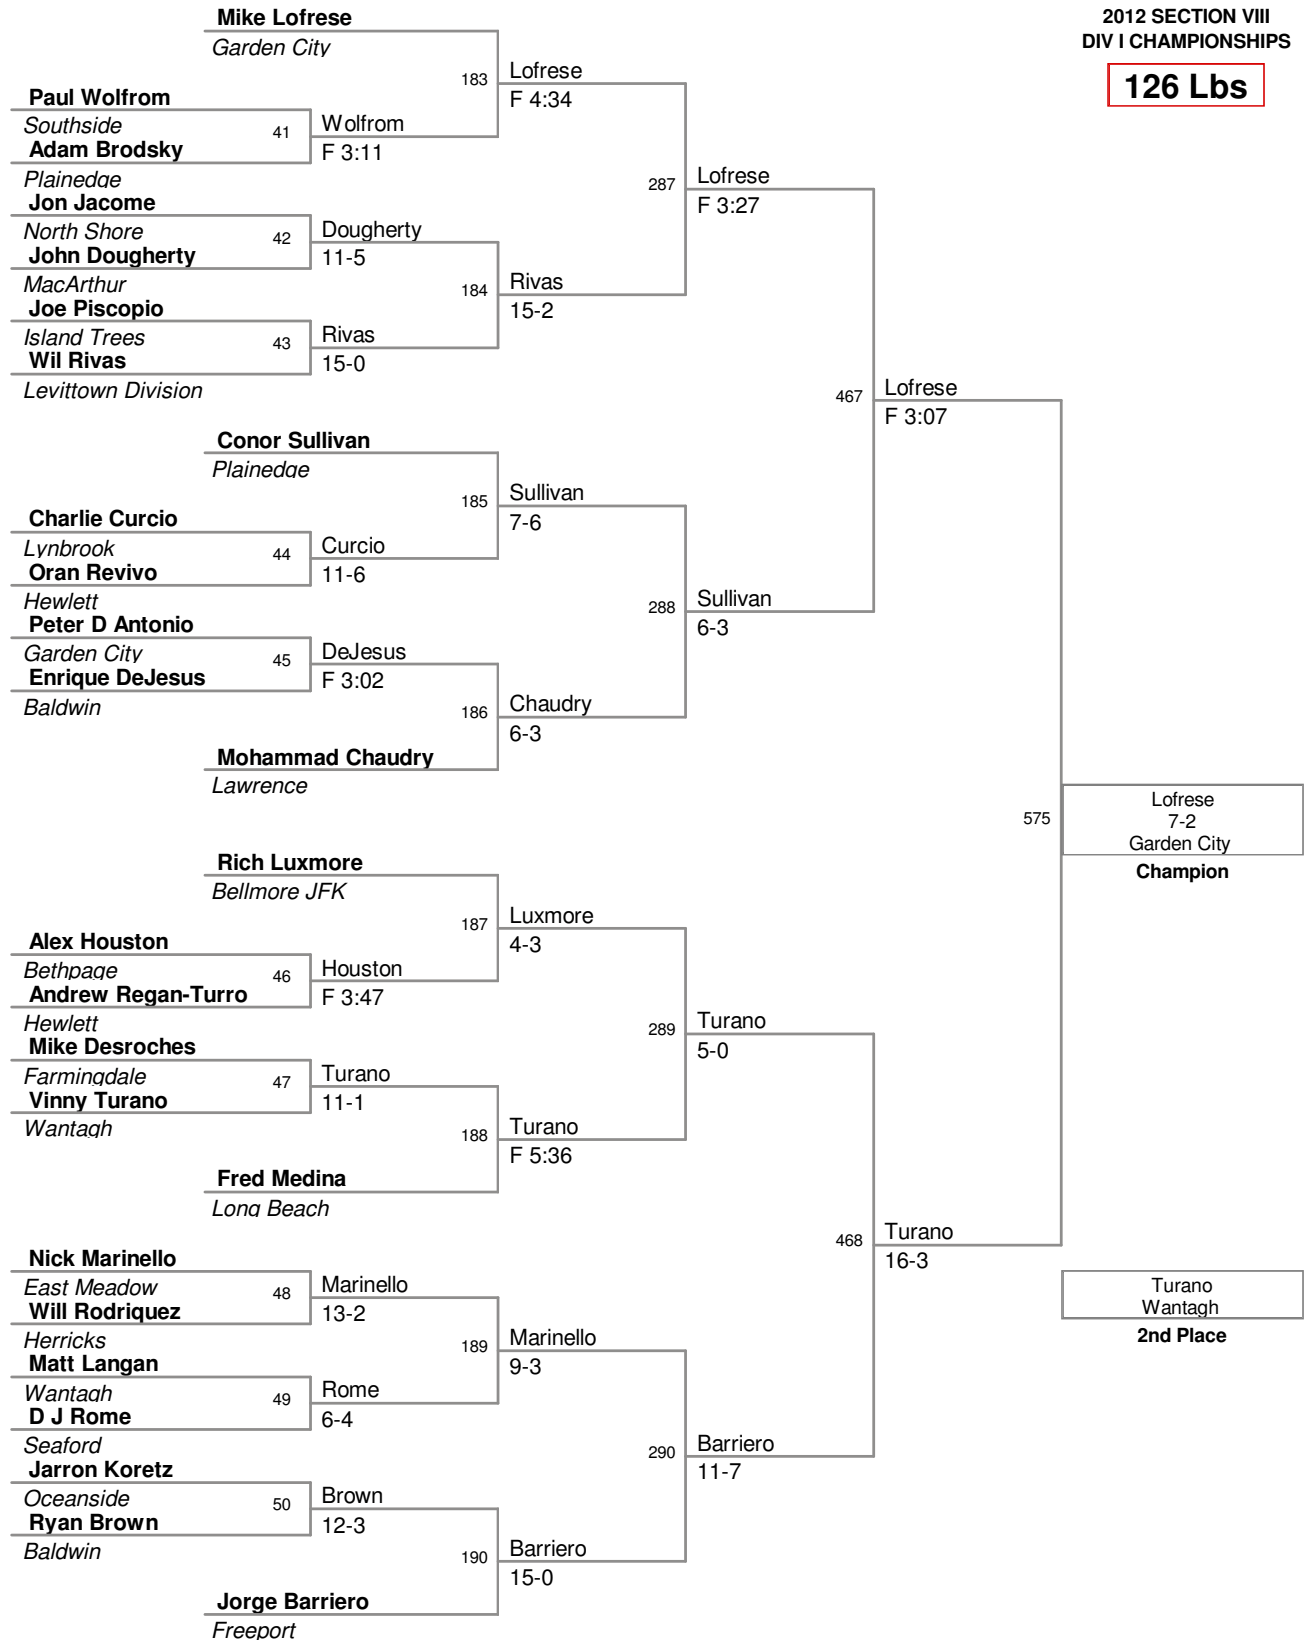

2012 SECTION VIII
DIV I CHAMPIONSHIPS

99 Lbs

99 Lbs

106 Lbs

106 Lbs

113 Lbs

113 Lbs

120 Lbs

120 Lbs

126 Lbs

126 Lbs

132 Lbs

132 Lbs

138 Lbs

138 Lbs

145 Lbs

Small
 Freeport
4th Place

182 Lbs

182 Lbs

195 Lbs

195 Lbs

220 Lbs

220 Lbs

285 Lbs