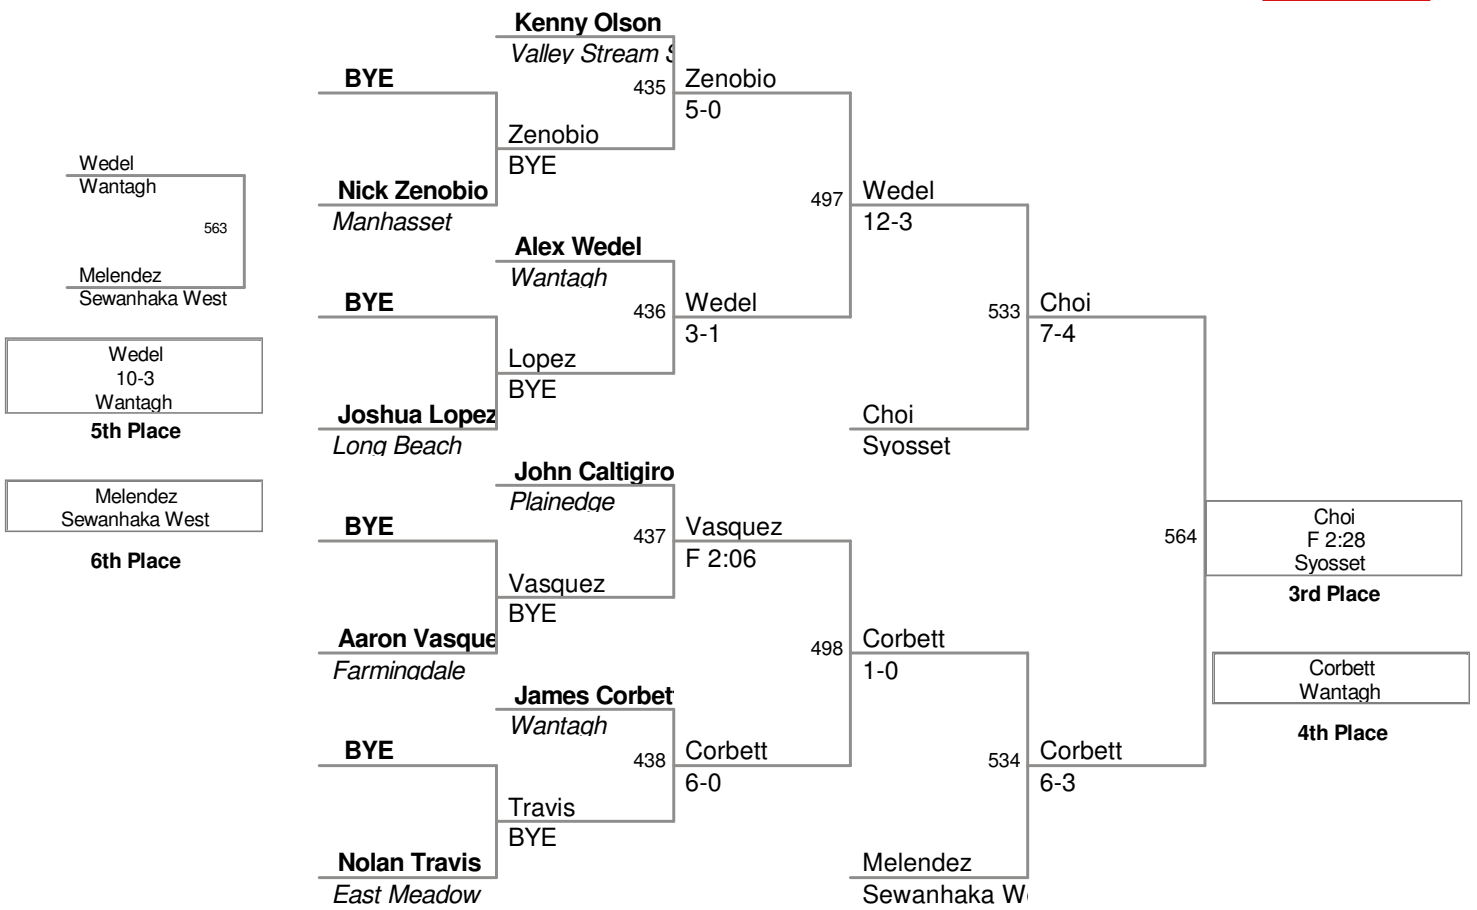

160 Lbs

170 Lbs

170 Lbs

Rosen
 Farmingdale
 561

Gonzalez
 Valley Stream North

Rosen
 7-0
 Farmingdale
5th Place

Gonzalez
 Valley Stream North
6th Place

Loew
 3-0
 Wantagh
3rd Place

Small
 Freeport
4th Place

182 Lbs

182 Lbs

195 Lbs

195 Lbs

220 Lbs

220 Lbs

285 Lbs