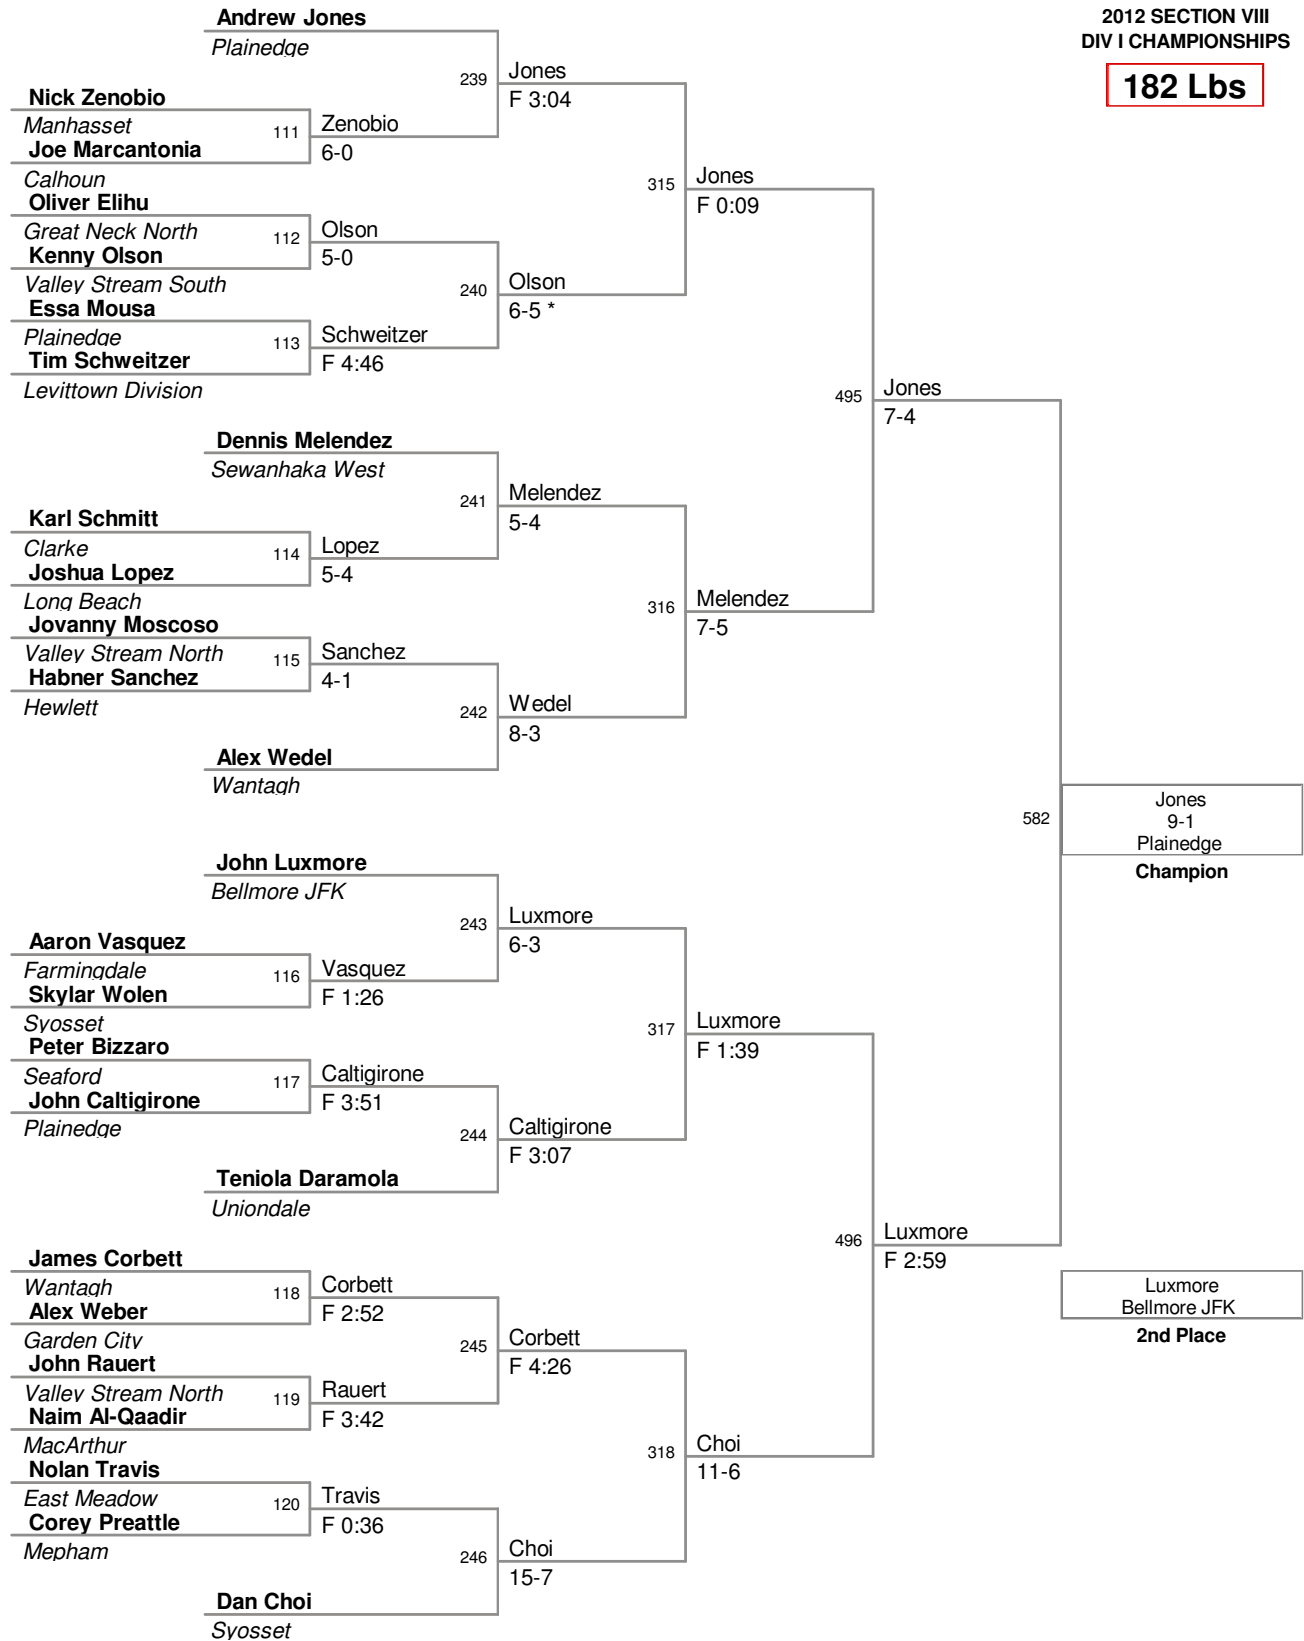

160 Lbs

170 Lbs

170 Lbs

Rosen
 Farmingdale
 561

Gonzalez
 Valley Stream North

Rosen
 7-0
 Farmingdale
5th Place

Gonzalez
 Valley Stream North
6th Place

Loew
 3-0
 Wantagh
3rd Place

Small
 Freeport
4th Place

182 Lbs

182 Lbs

195 Lbs

195 Lbs

220 Lbs

220 Lbs

285 Lbs