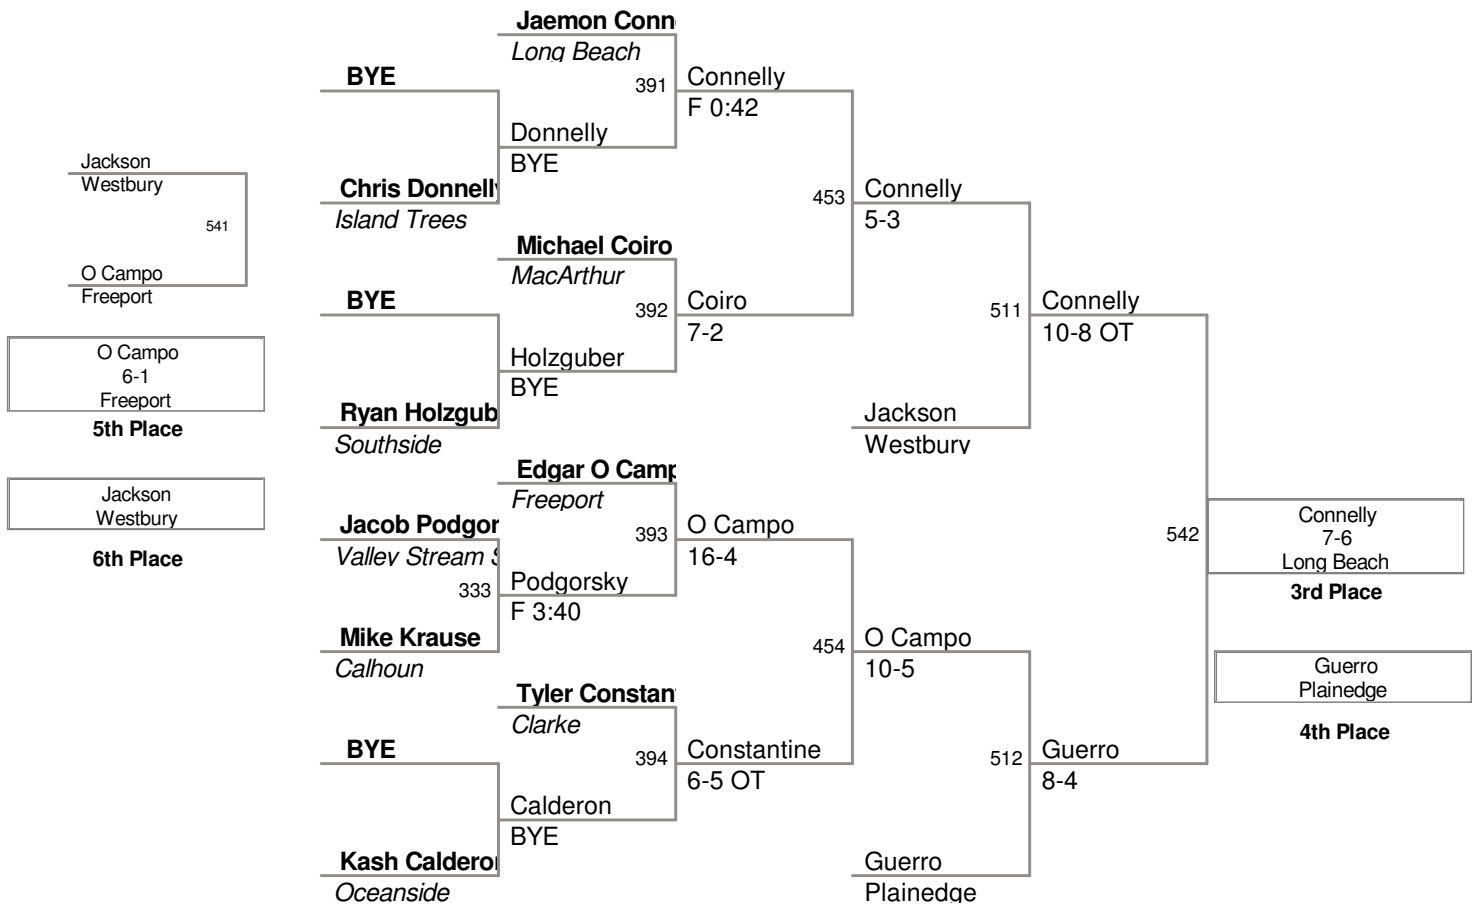

2012 SECTION VIII
DIV I CHAMPIONSHIPS

99 Lbs

99 Lbs

106 Lbs

106 Lbs

113 Lbs

113 Lbs

120 Lbs

120 Lbs

126 Lbs

126 Lbs

132 Lbs

132 Lbs

138 Lbs

138 Lbs

145 Lbs

Small
 Freeport
4th Place

182 Lbs

182 Lbs

195 Lbs

195 Lbs

220 Lbs

220 Lbs

285 Lbs