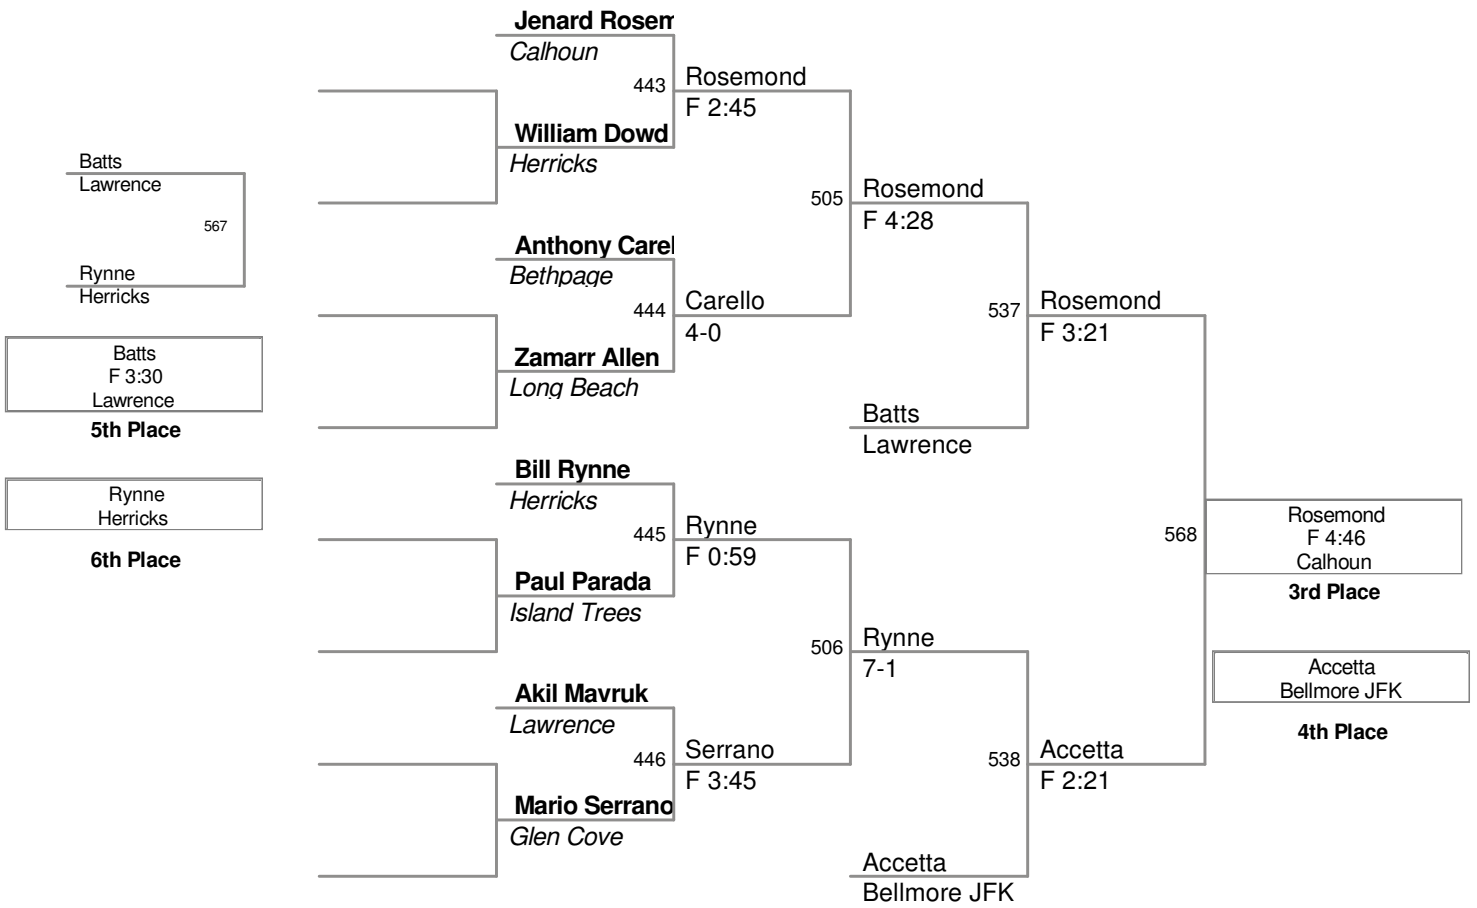

Small
 Freeport
4th Place

182 Lbs

182 Lbs

195 Lbs

195 Lbs

220 Lbs

220 Lbs

285 Lbs