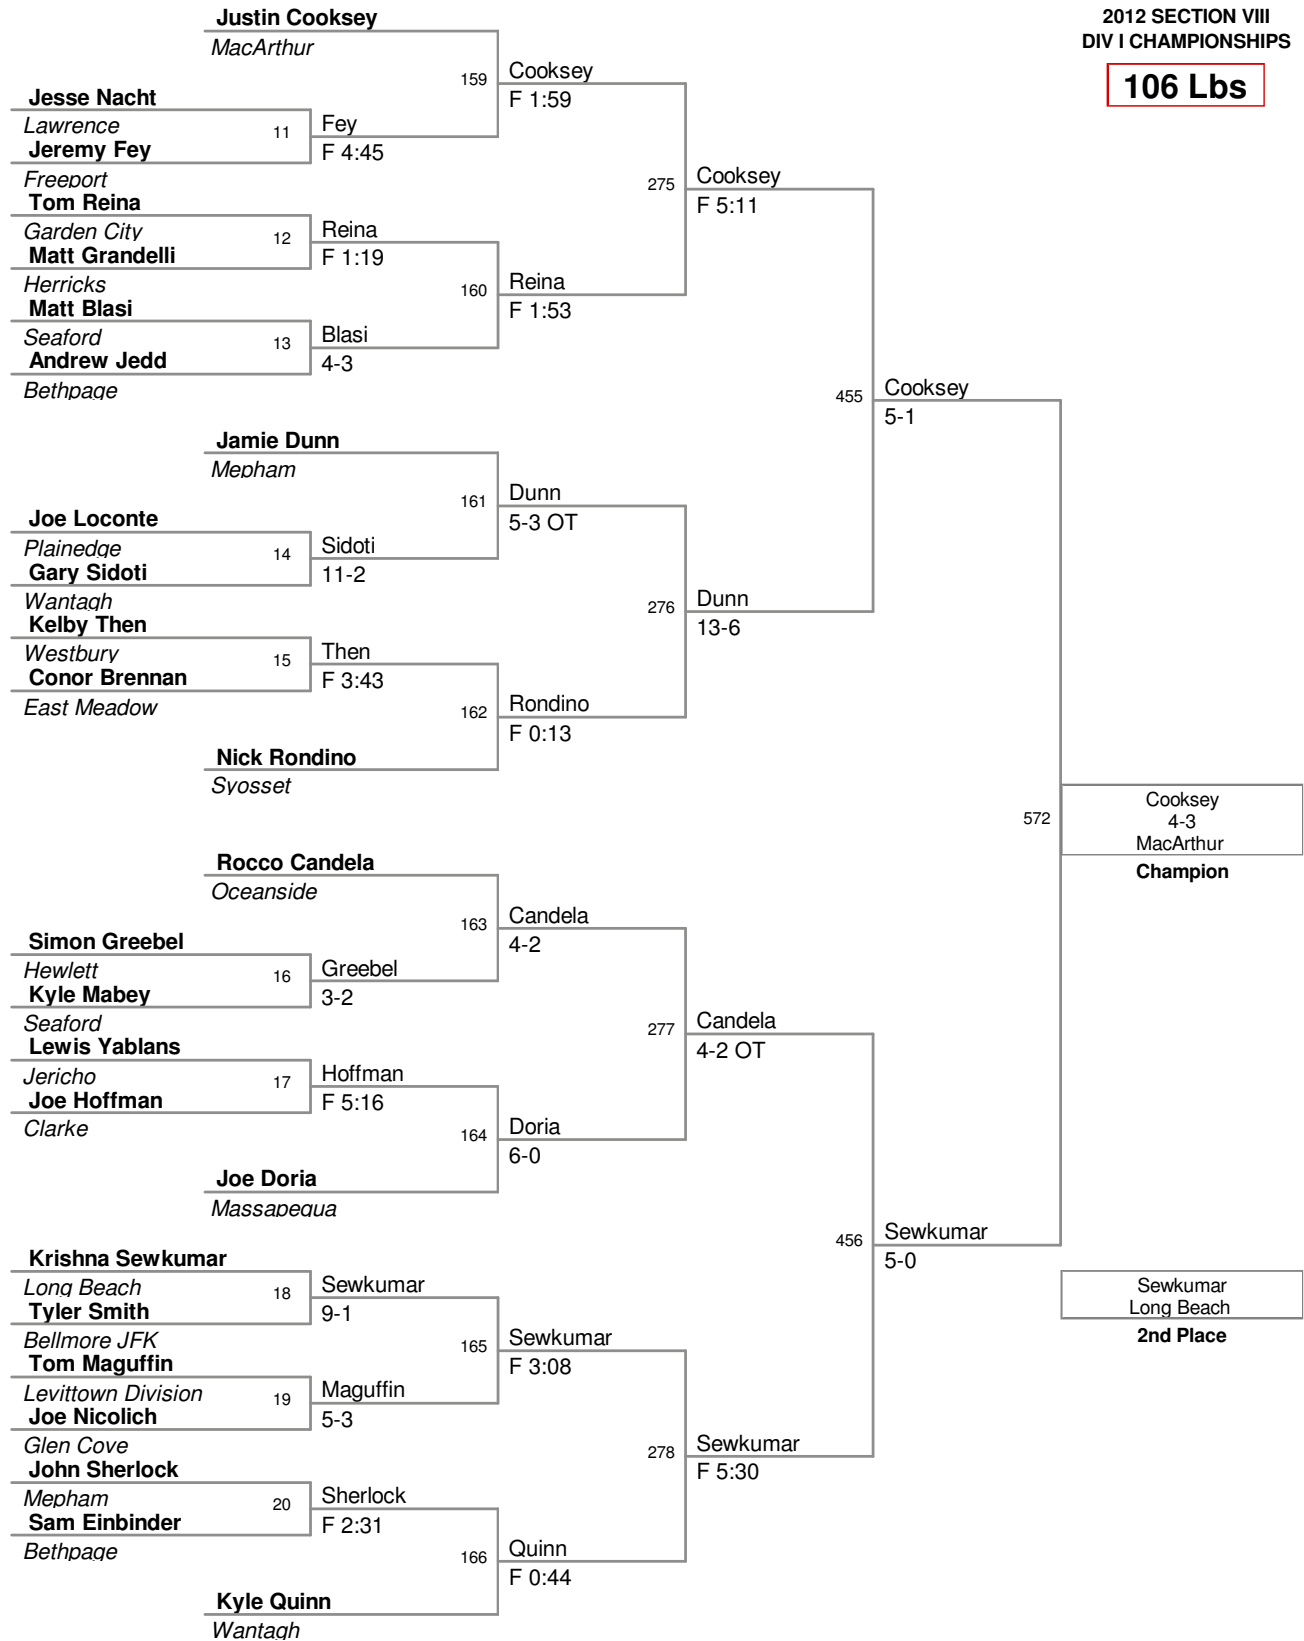

2012 SECTION VIII
DIV I CHAMPIONSHIPS

99 Lbs

99 Lbs

106 Lbs

106 Lbs

113 Lbs

113 Lbs

120 Lbs

120 Lbs

126 Lbs

126 Lbs

132 Lbs

132 Lbs

138 Lbs

138 Lbs

145 Lbs

Small
 Freeport
4th Place

182 Lbs

182 Lbs

195 Lbs

195 Lbs

220 Lbs

220 Lbs

285 Lbs