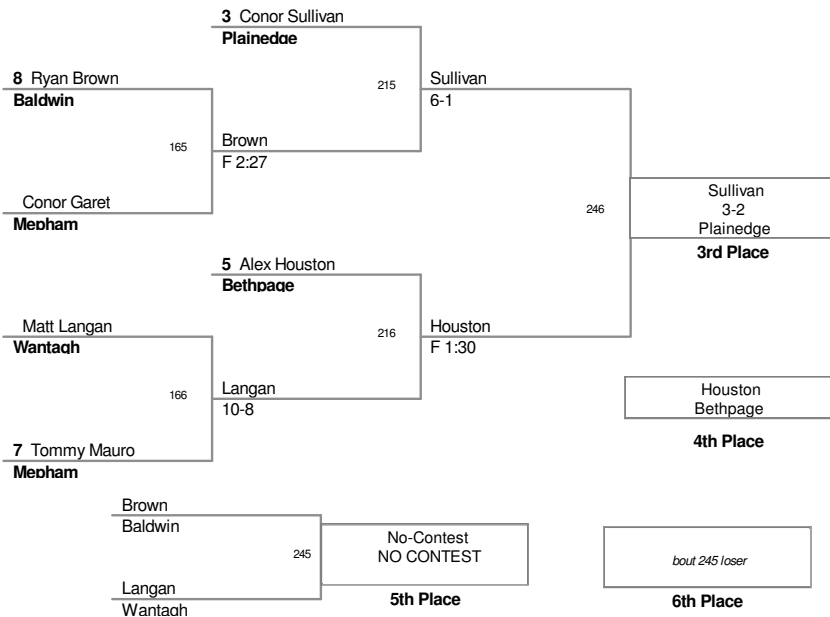

TED PETERSEN 2012
ISLAND TREES HS

99 Lbs

TED PETERSEN 2012
ISLAND TREES HS

106 Lbs

113 Lbs

120 Lbs

126 Lbs

132 Lbs