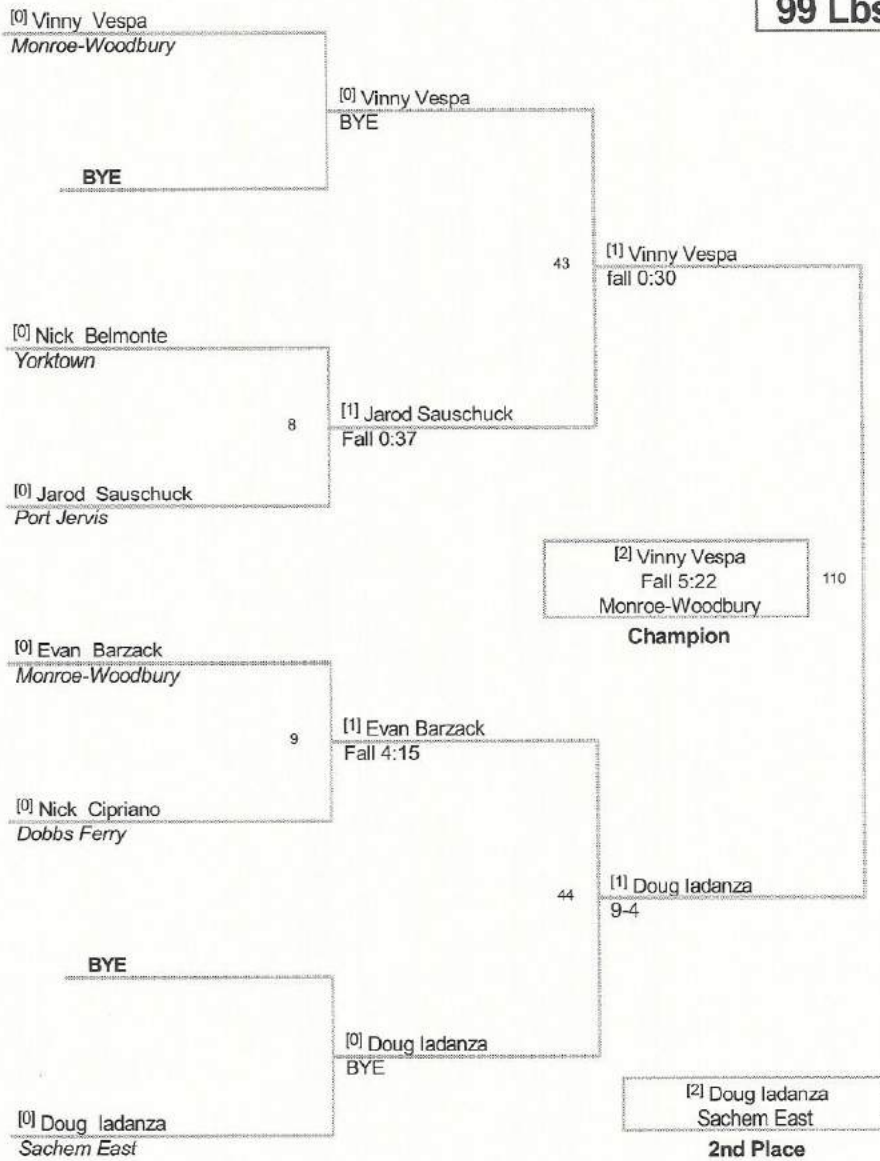

99 Lbs

2012 Kohl Invitational
HS

106 Lbs

2012 Kohl Invitational
HS

113 Lbs

2012 Kohl Invitational
HS

120 Lbs

2012 Kohl Invitational
HS