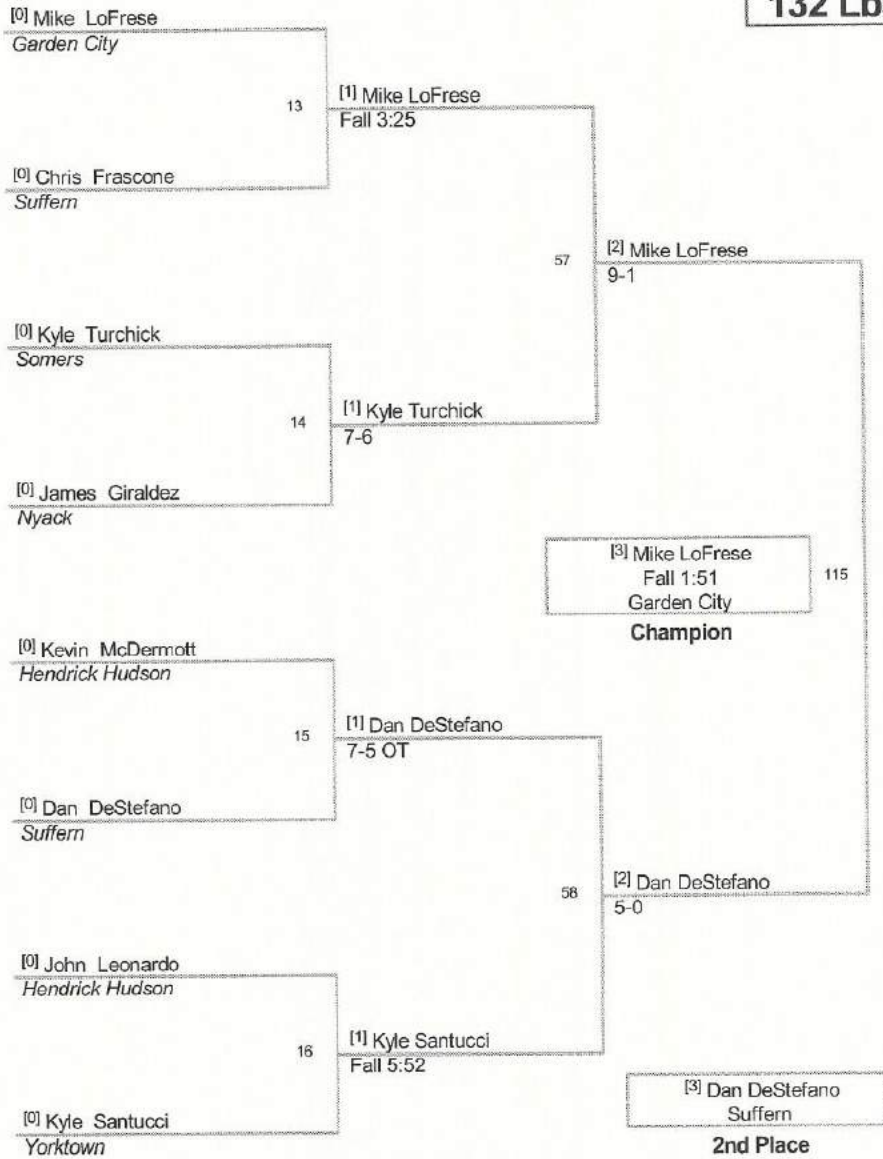

2012 Kohl Invitational
HS

132 Lbs