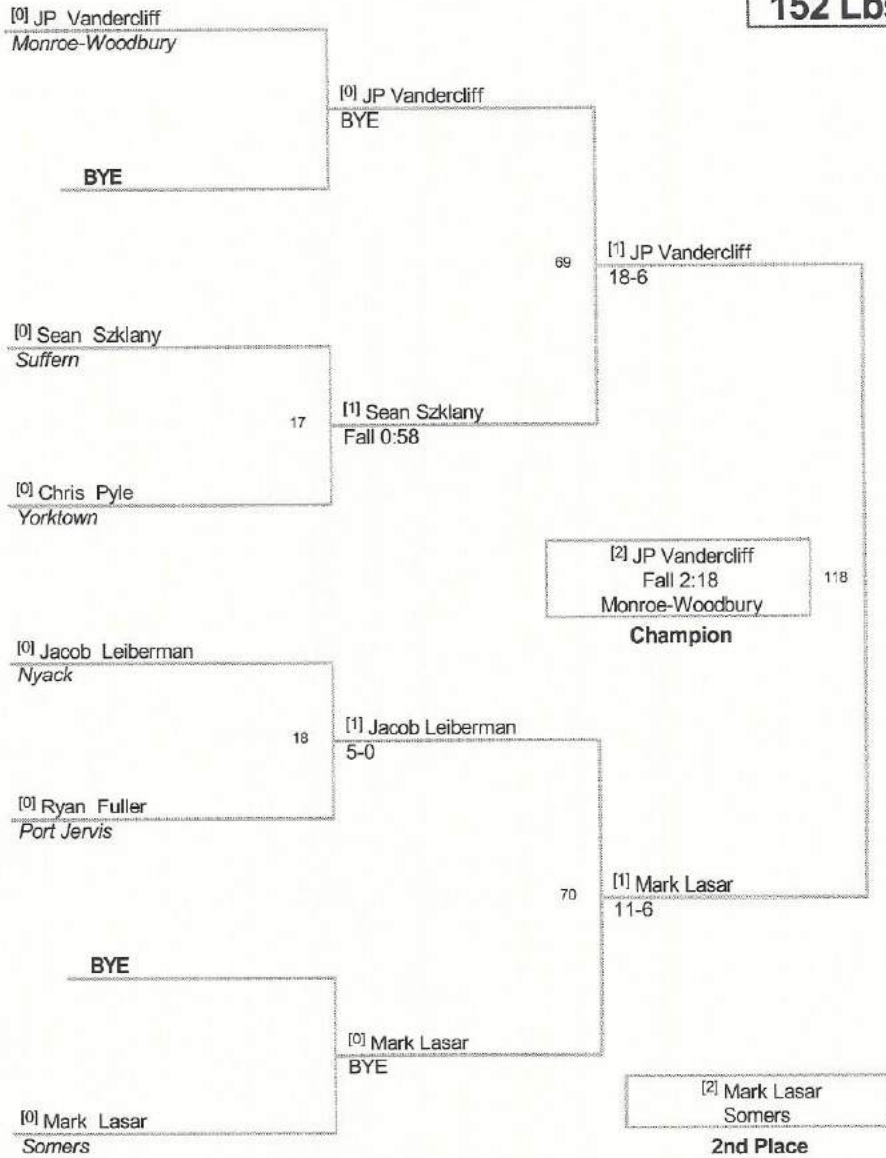

2012 Kohl Invitational
HS

152 Lbs