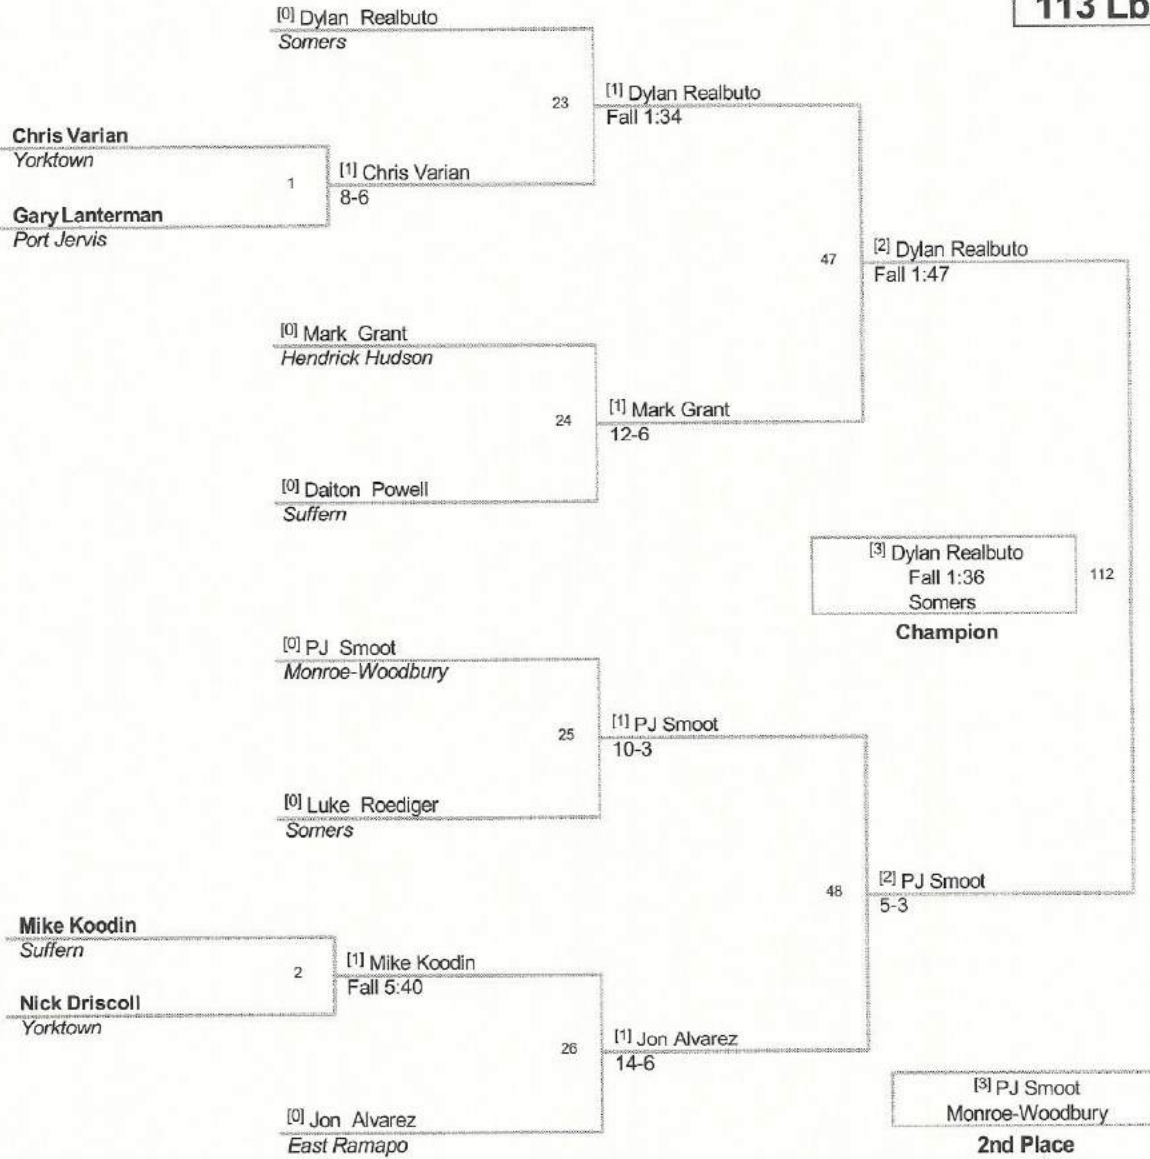

99 Lbs

2012 Kohl Invitational
HS

106 Lbs

2012 Kohl Invitational
HS

113 Lbs

2012 Kohl Invitational
HS

120 Lbs

2012 Kohl Invitational
HS