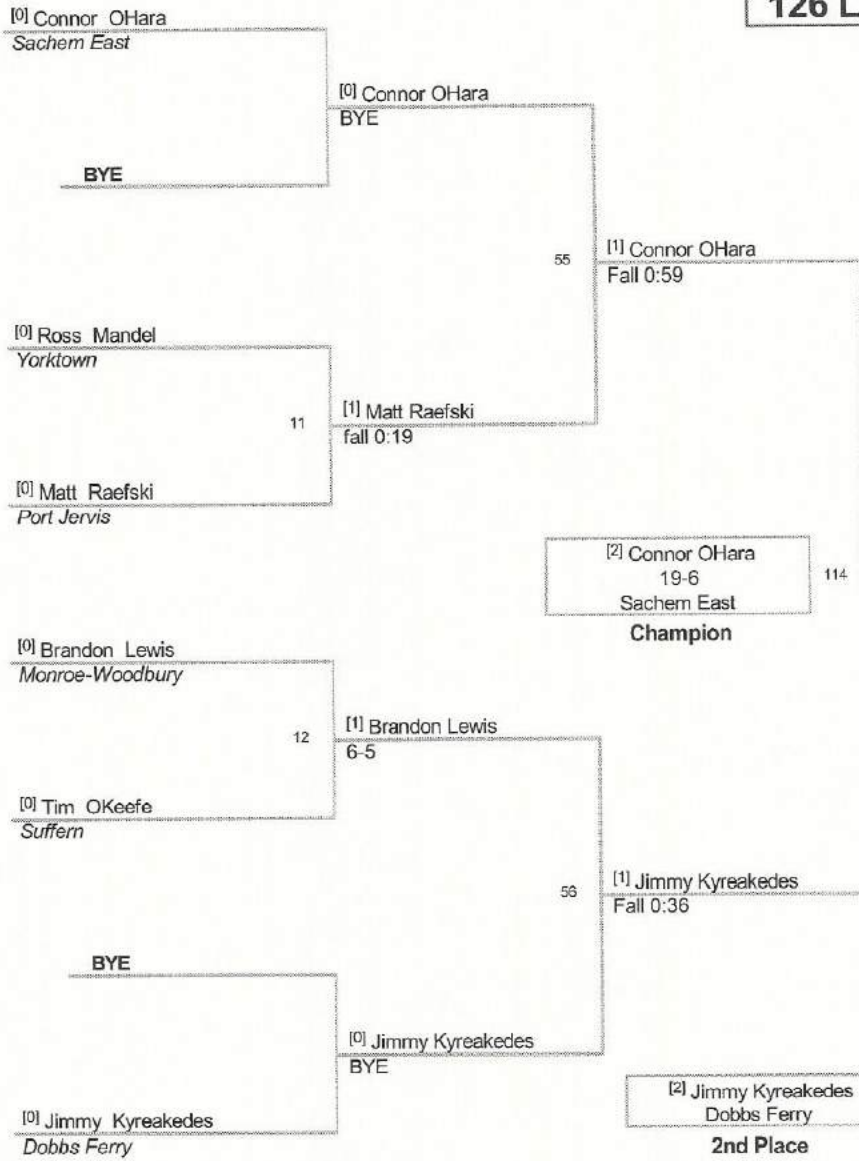

2012 Kohl Invitational
HS

126 Lbs