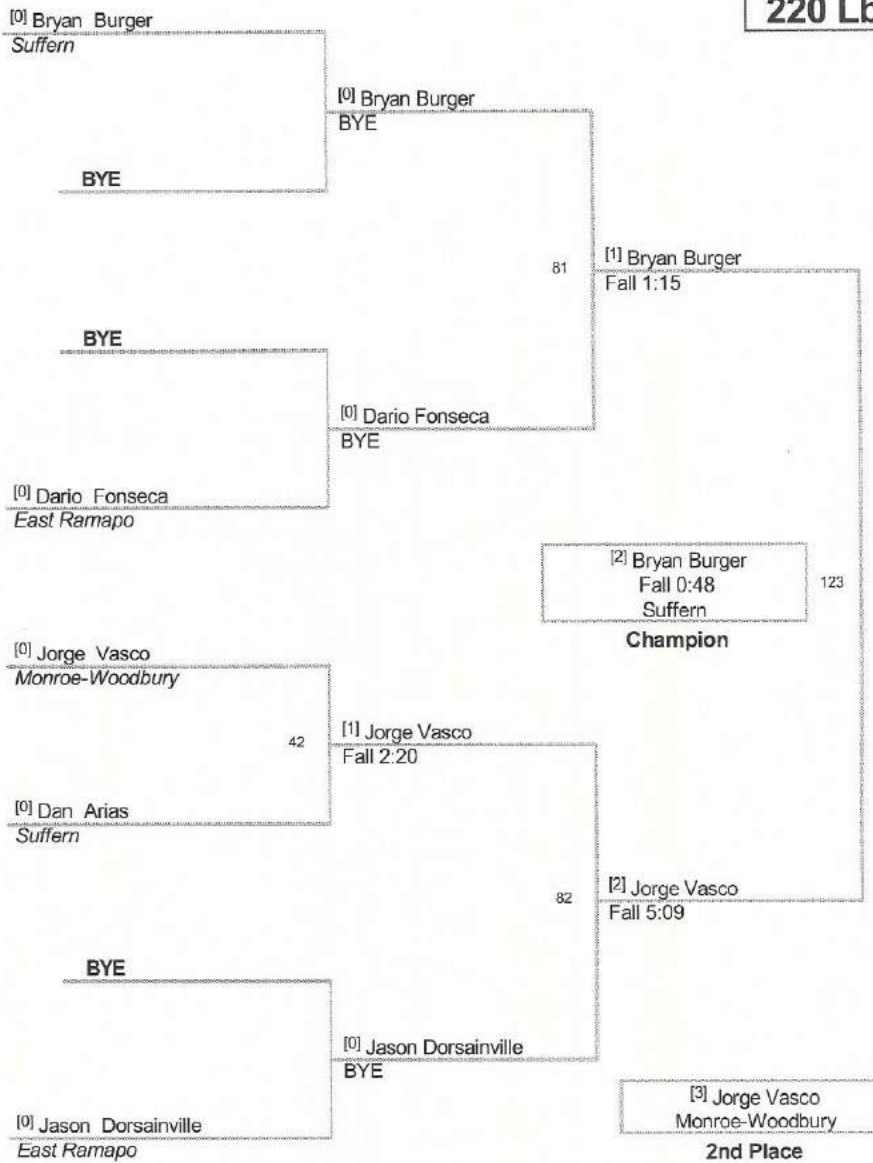

2012 Kohl Invitational
HS

220 Lbs