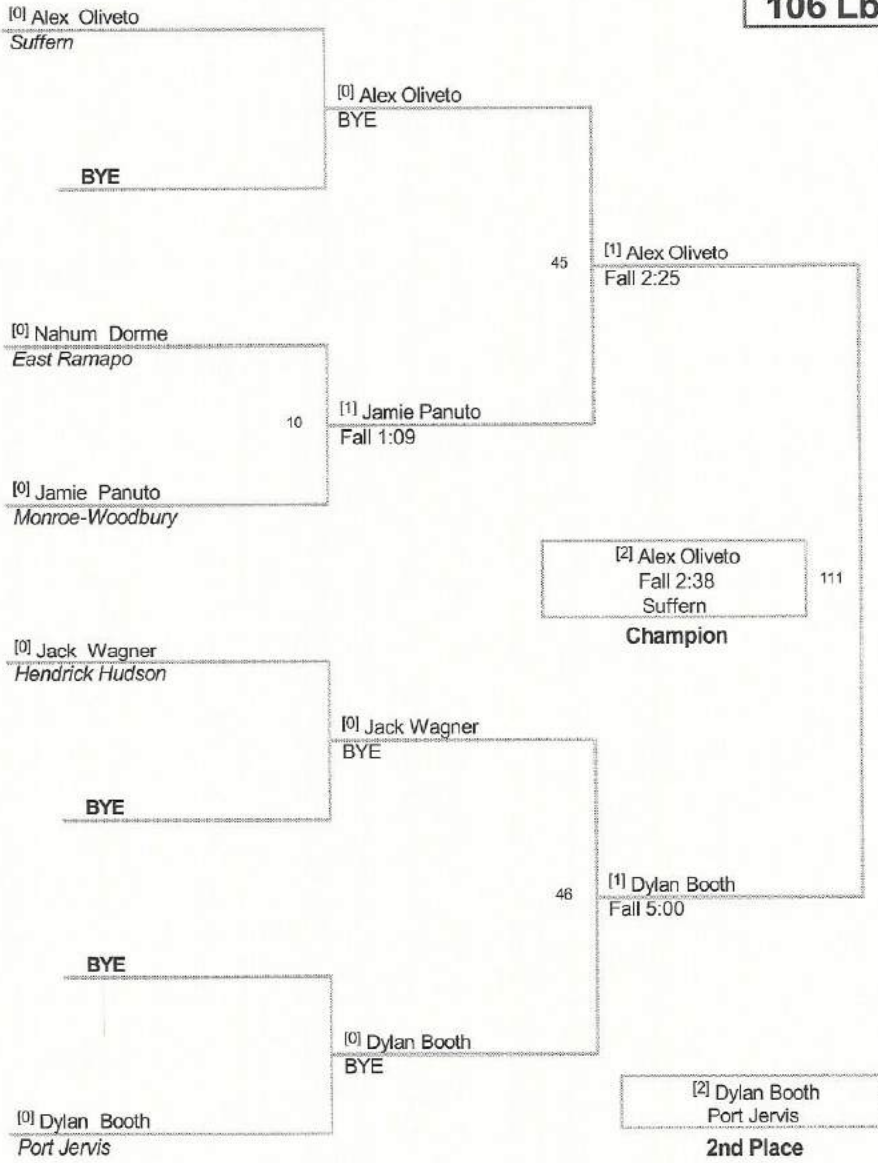

99 Lbs

2012 Kohl Invitational
HS

106 Lbs

2012 Kohl Invitational
HS

113 Lbs

2012 Kohl Invitational
HS

120 Lbs

2012 Kohl Invitational
HS