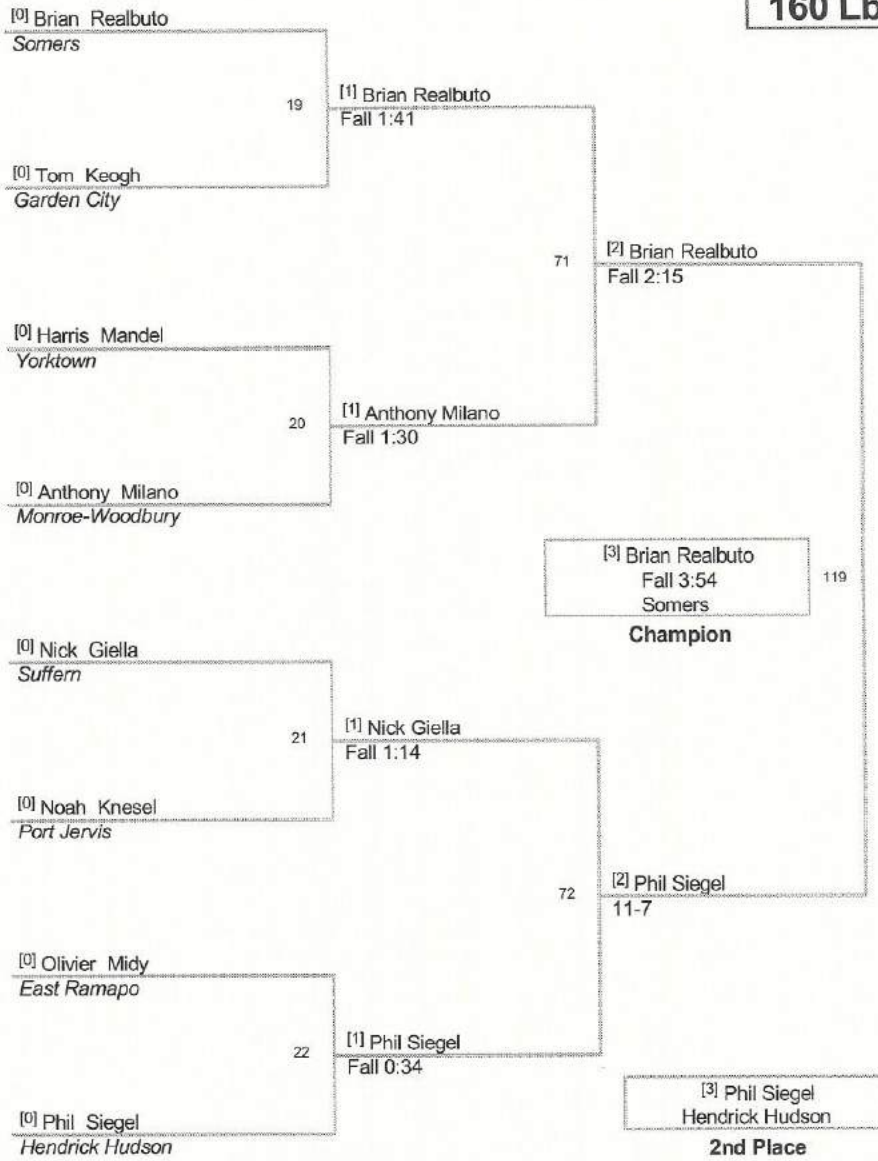

2012 Kohl Invitational
HS

160 Lbs