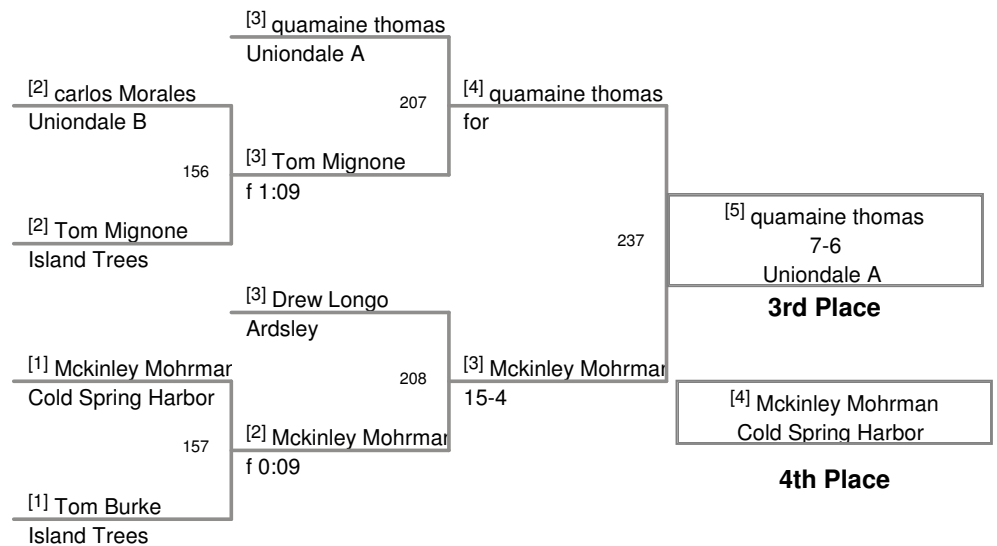

0 Uniondale Knights Invitatic
2010 Uniondale Division

119 Lbs