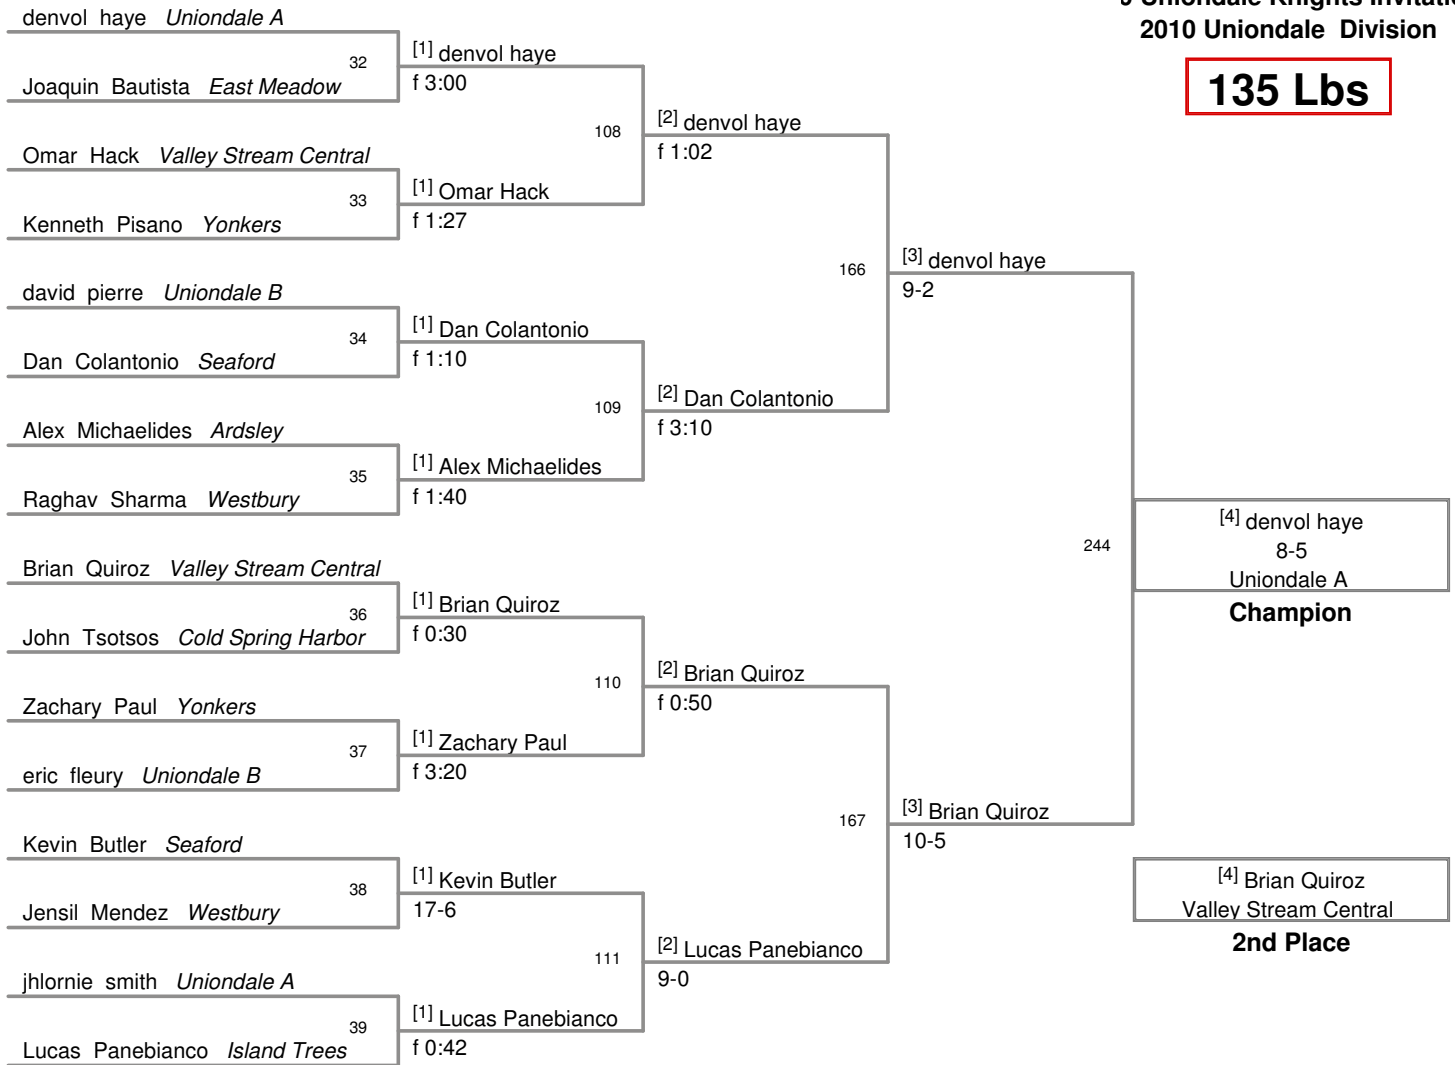

119 Lbs

0 Uniondale Knights Invitatic
2010 Uniondale Division

125 Lbs

0 Uniondale Knights Invitational
2010 Uniondale Division

130 Lbs

0 Uniondale Knights Invitatic
2010 Uniondale Division

135 Lbs

0 Uniondale Knights Invitatic
2010 Uniondale Division