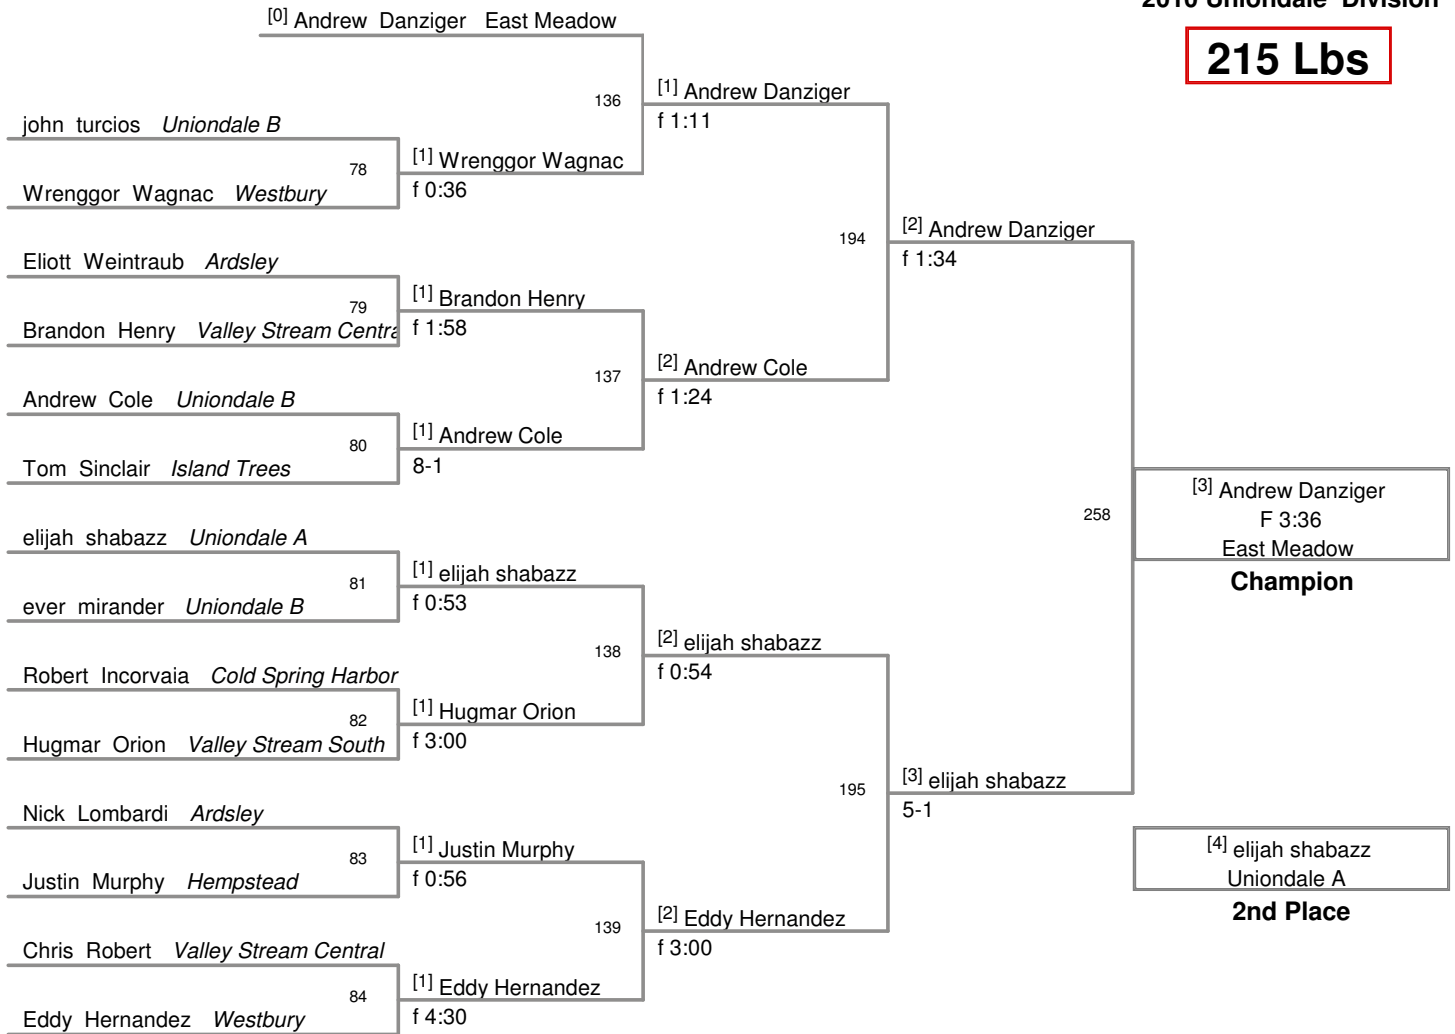

171 Lbs

0 Uniondale Knights Invitatic
2010 Uniondale Division

189 Lbs

0 Uniondale Knights Invitational
2010 Uniondale Division

215 Lbs

0 Uniondale Knights Invitatic
2010 Uniondale Division

285 Lbs