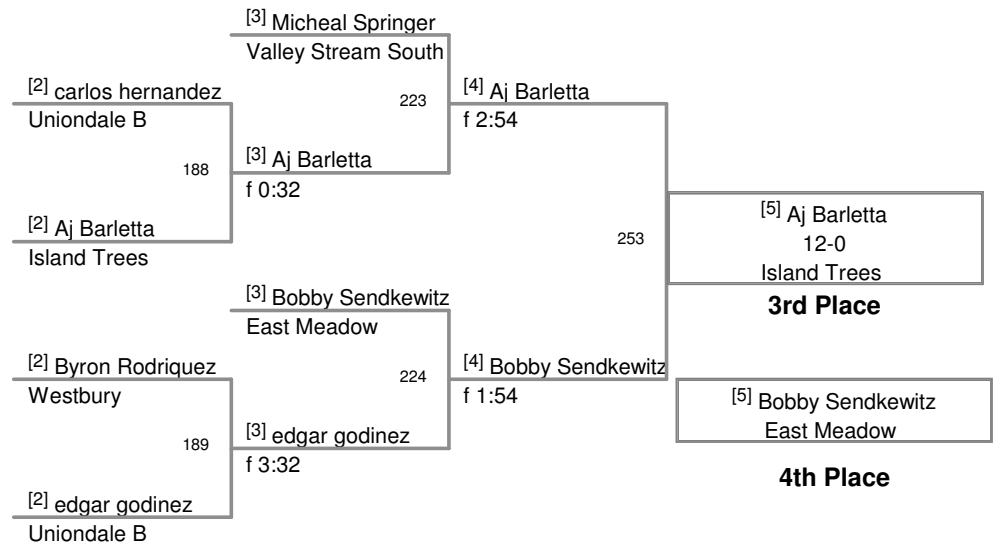

0 Uniondale Knights Invitatic
2010 Uniondale Division

171 Lbs