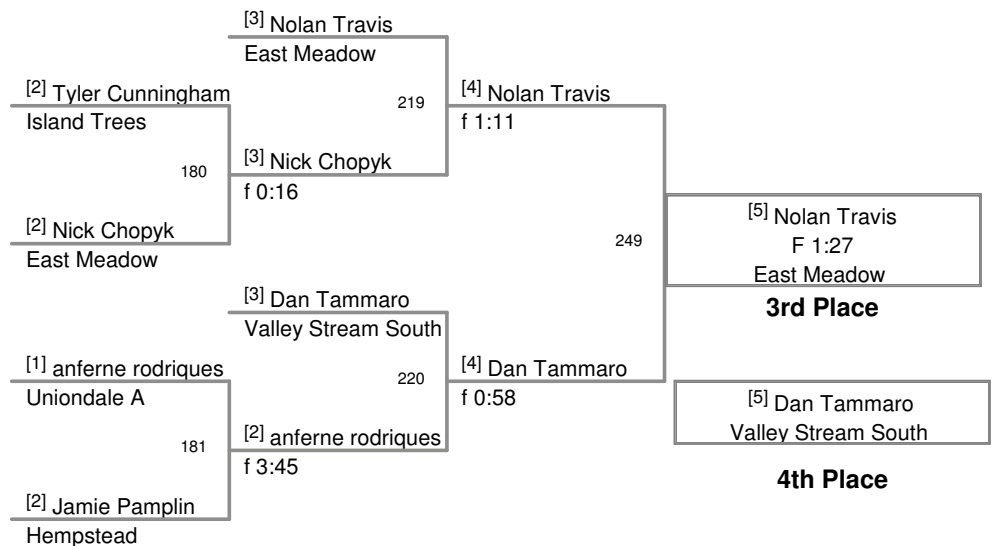

140 Lbs

0 Uniondale Knights Invitatic
2010 Uniondale Division

145 Lbs

0 Uniondale Knights Invitatic
2010 Uniondale Division

152 Lbs

0 Uniondale Knights Invitatic
2010 Uniondale Division

160 Lbs

0 Uniondale Knights Invitatic
2010 Uniondale Division