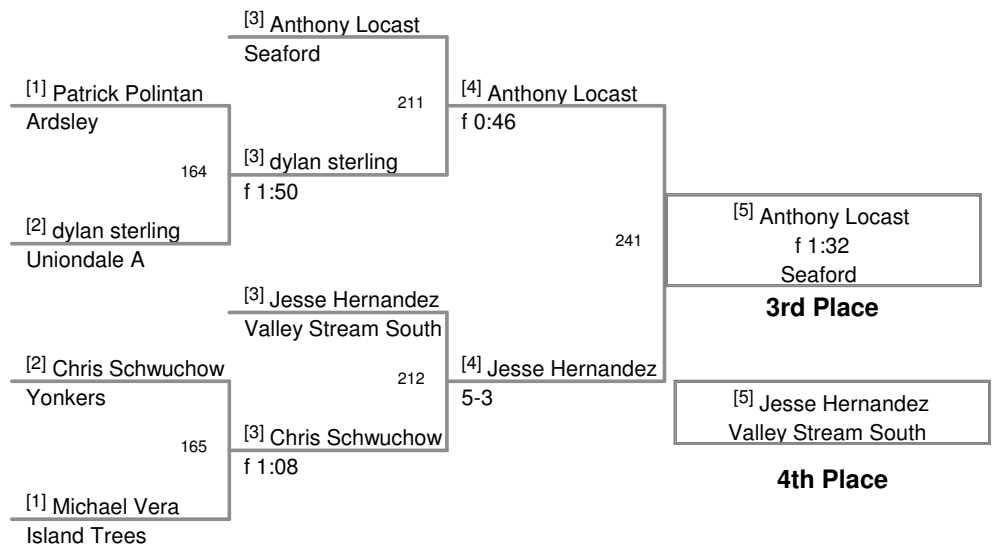

119 Lbs

0 Uniondale Knights Invitatic
2010 Uniondale Division

125 Lbs

0 Uniondale Knights Invitational
2010 Uniondale Division

130 Lbs

0 Uniondale Knights Invitatic
2010 Uniondale Division

135 Lbs

0 Uniondale Knights Invitatic
2010 Uniondale Division