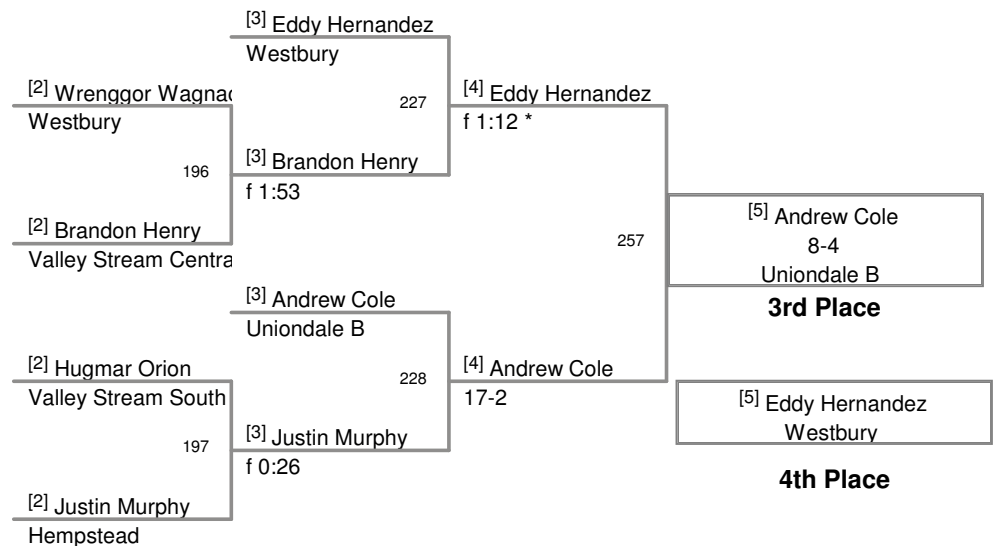

171 Lbs

0 Uniondale Knights Invitatic
2010 Uniondale Division

189 Lbs

0 Uniondale Knights Invitational
2010 Uniondale Division

215 Lbs

0 Uniondale Knights Invitatic
2010 Uniondale Division

285 Lbs