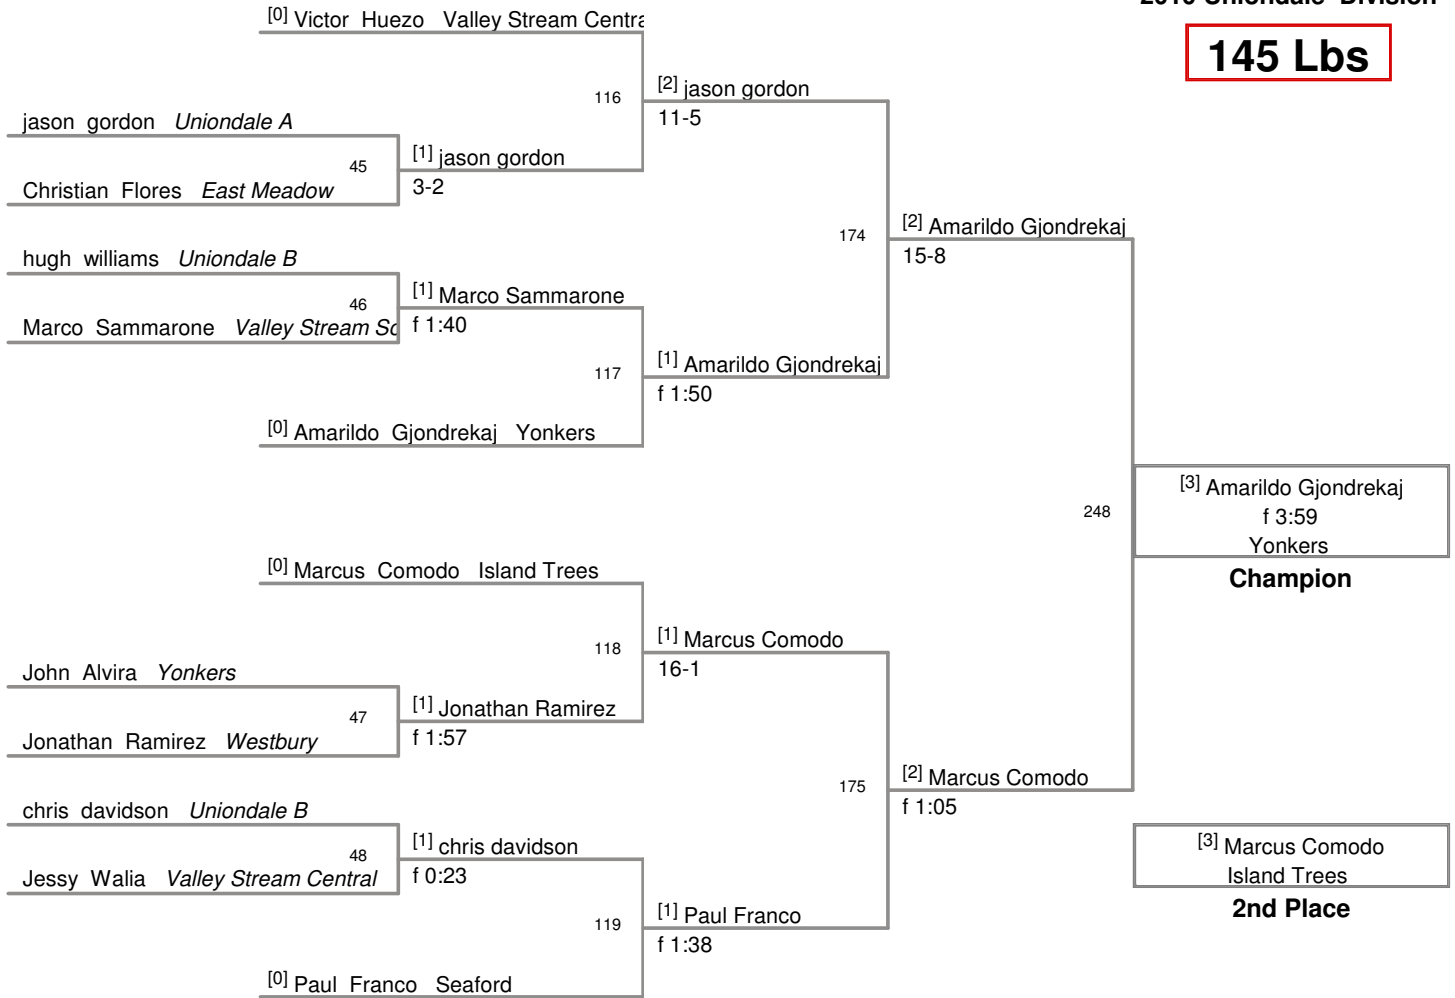

0 Uniondale Knights Invitatic
2010 Uniondale Division

145 Lbs