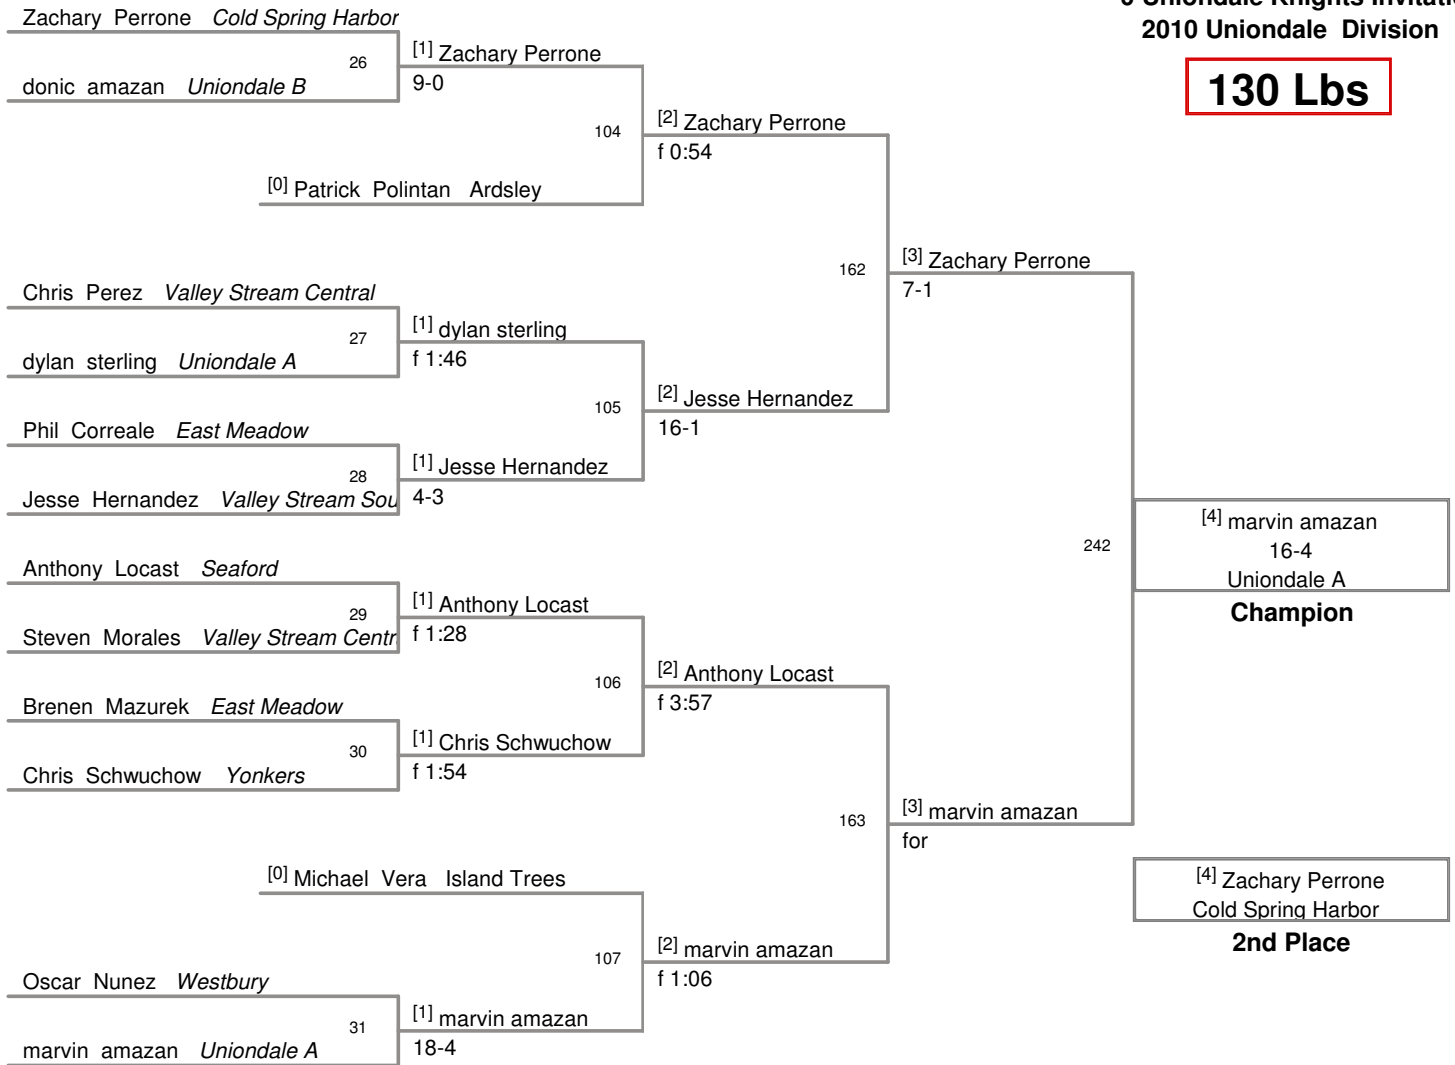

119 Lbs

0 Uniondale Knights Invitatic
2010 Uniondale Division

125 Lbs

0 Uniondale Knights Invitational
2010 Uniondale Division

130 Lbs

0 Uniondale Knights Invitatic
2010 Uniondale Division

135 Lbs

0 Uniondale Knights Invitatic
2010 Uniondale Division