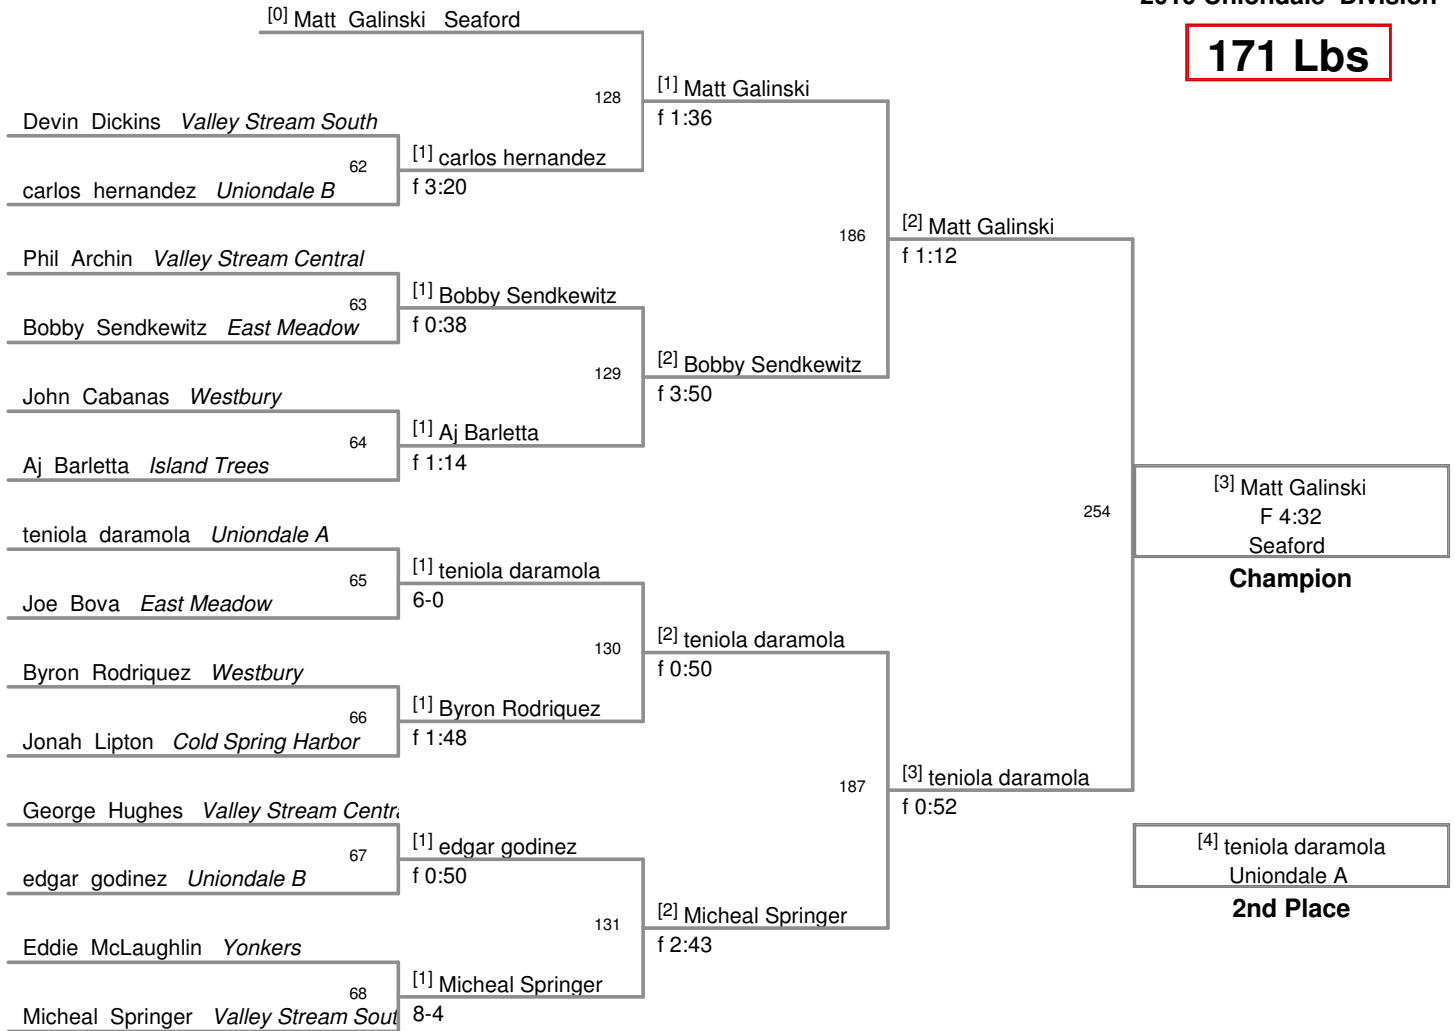

0 Uniondale Knights Invitatic
2010 Uniondale Division

171 Lbs