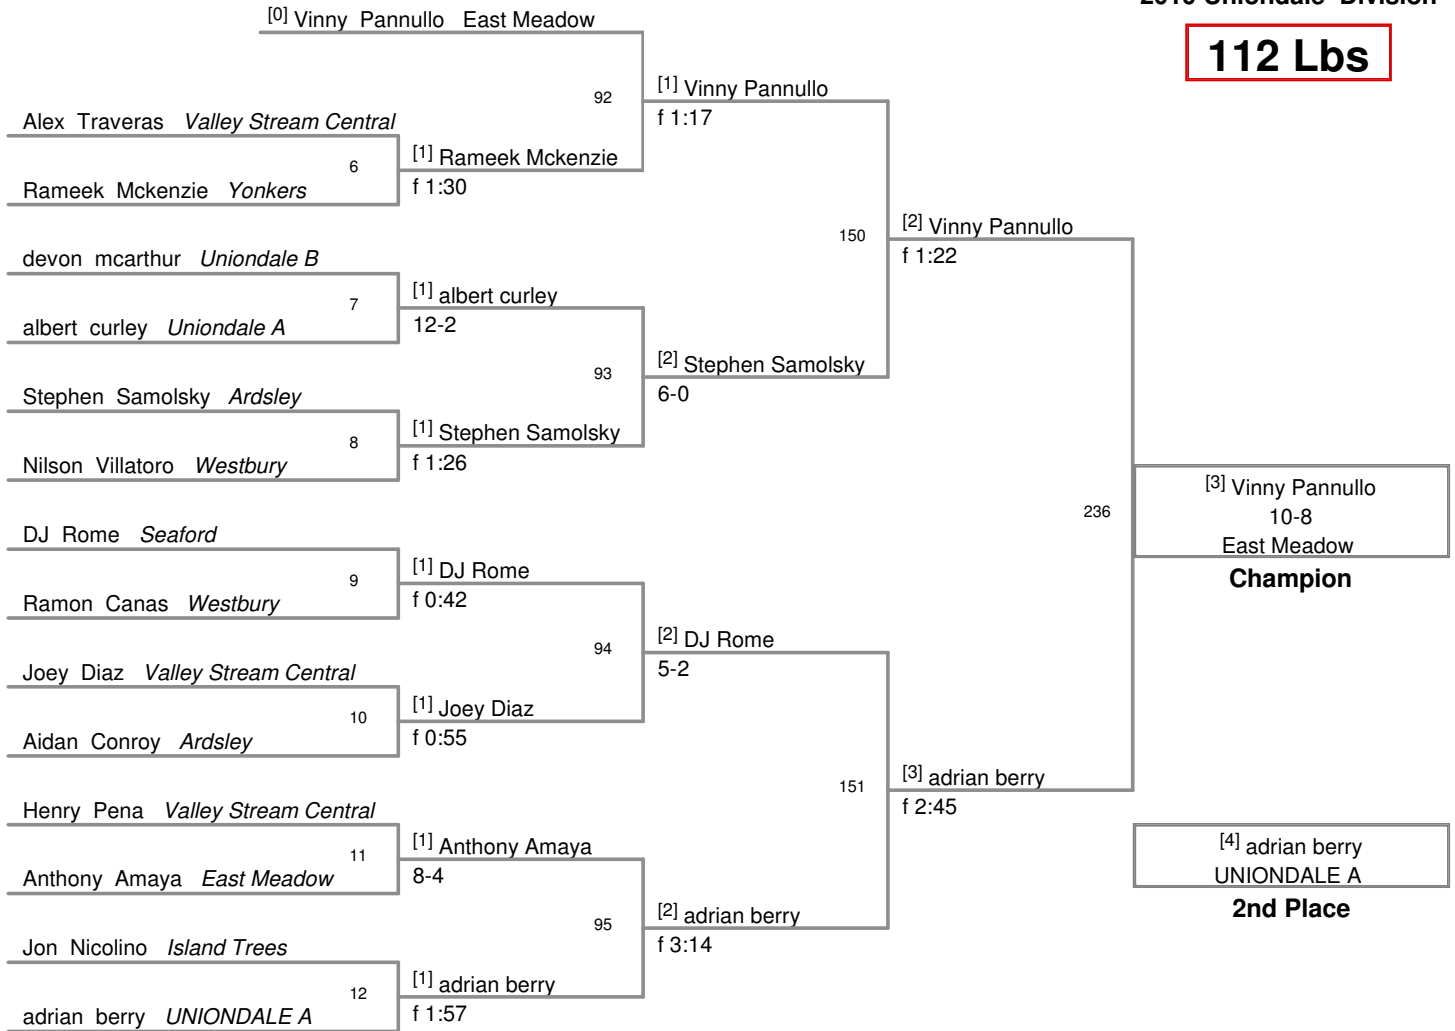

**Uniondale Knights Invitational
2010 Uniondale Division**

96 Lbs

Uniondale Knights Invitational
2010 Uniondale Division

103 Lbs

0 Uniondale Knights Invitatic
2010 Uniondale Division

112 Lbs

0 Uniondale Knights Invitatic
2010 Uniondale Division