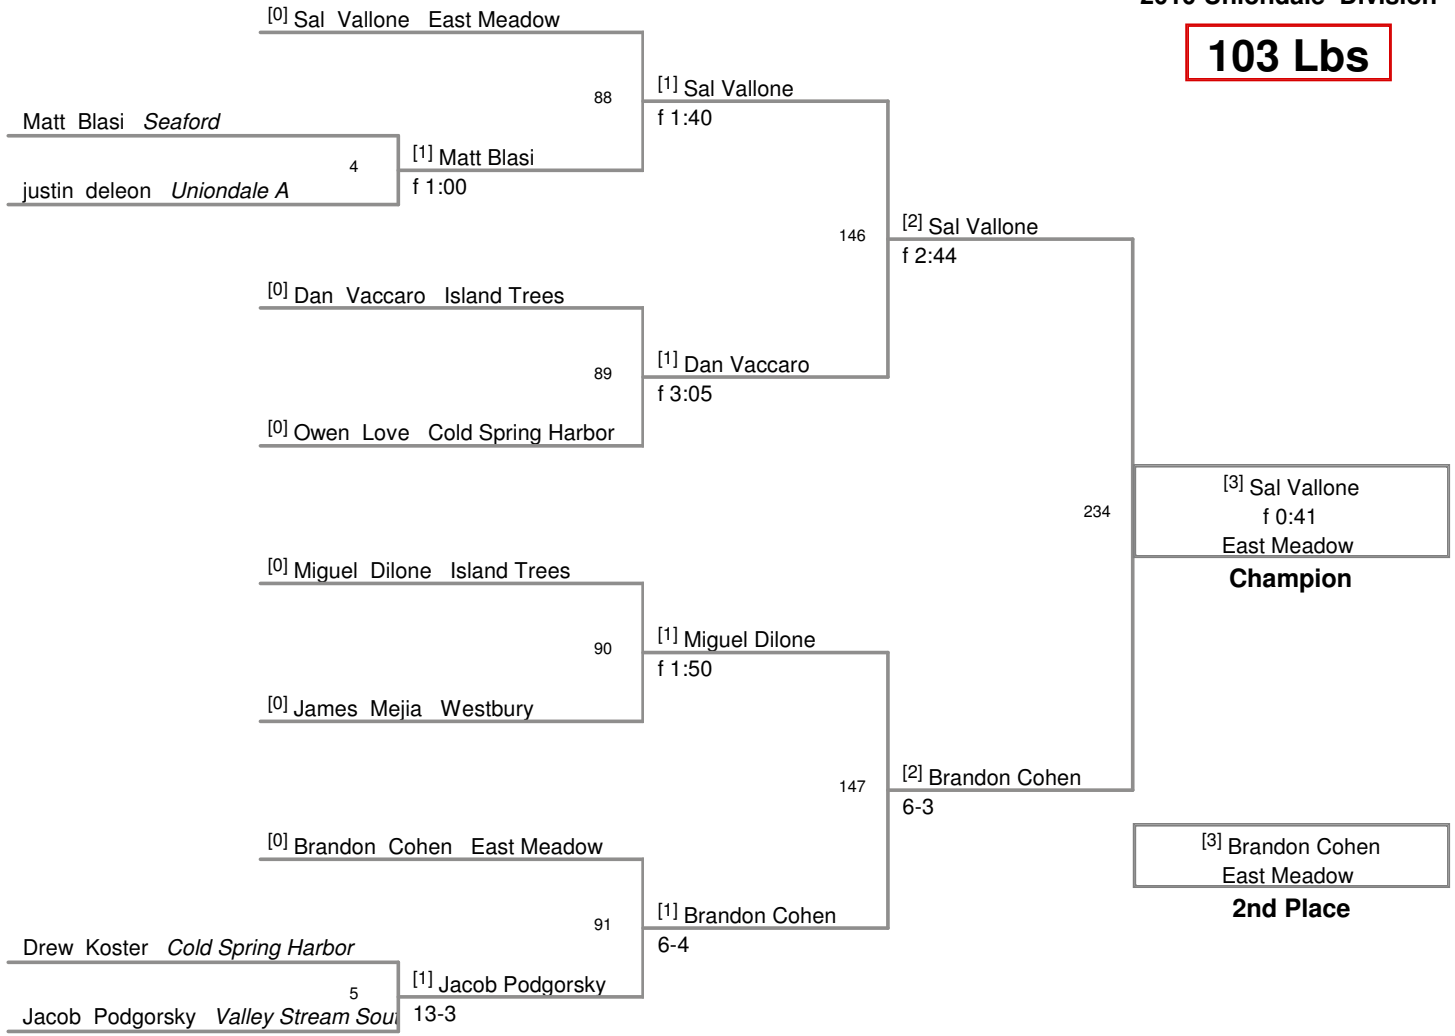

**Uniondale Knights Invitational
2010 Uniondale Division**

96 Lbs

Uniondale Knights Invitational
2010 Uniondale Division

103 Lbs

0 Uniondale Knights Invitatic
2010 Uniondale Division

112 Lbs

0 Uniondale Knights Invitatic
2010 Uniondale Division