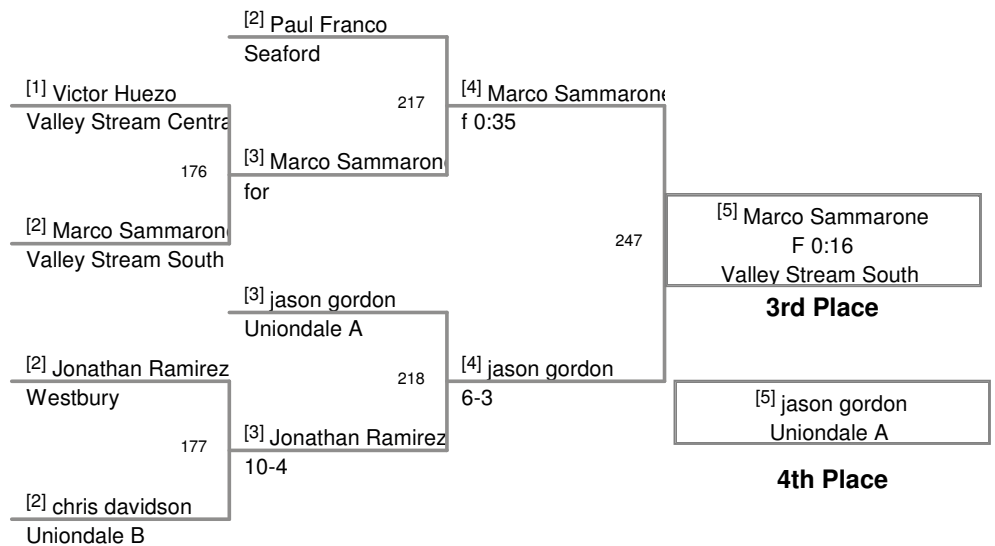

0 Uniondale Knights Invitatic
2010 Uniondale Division

145 Lbs