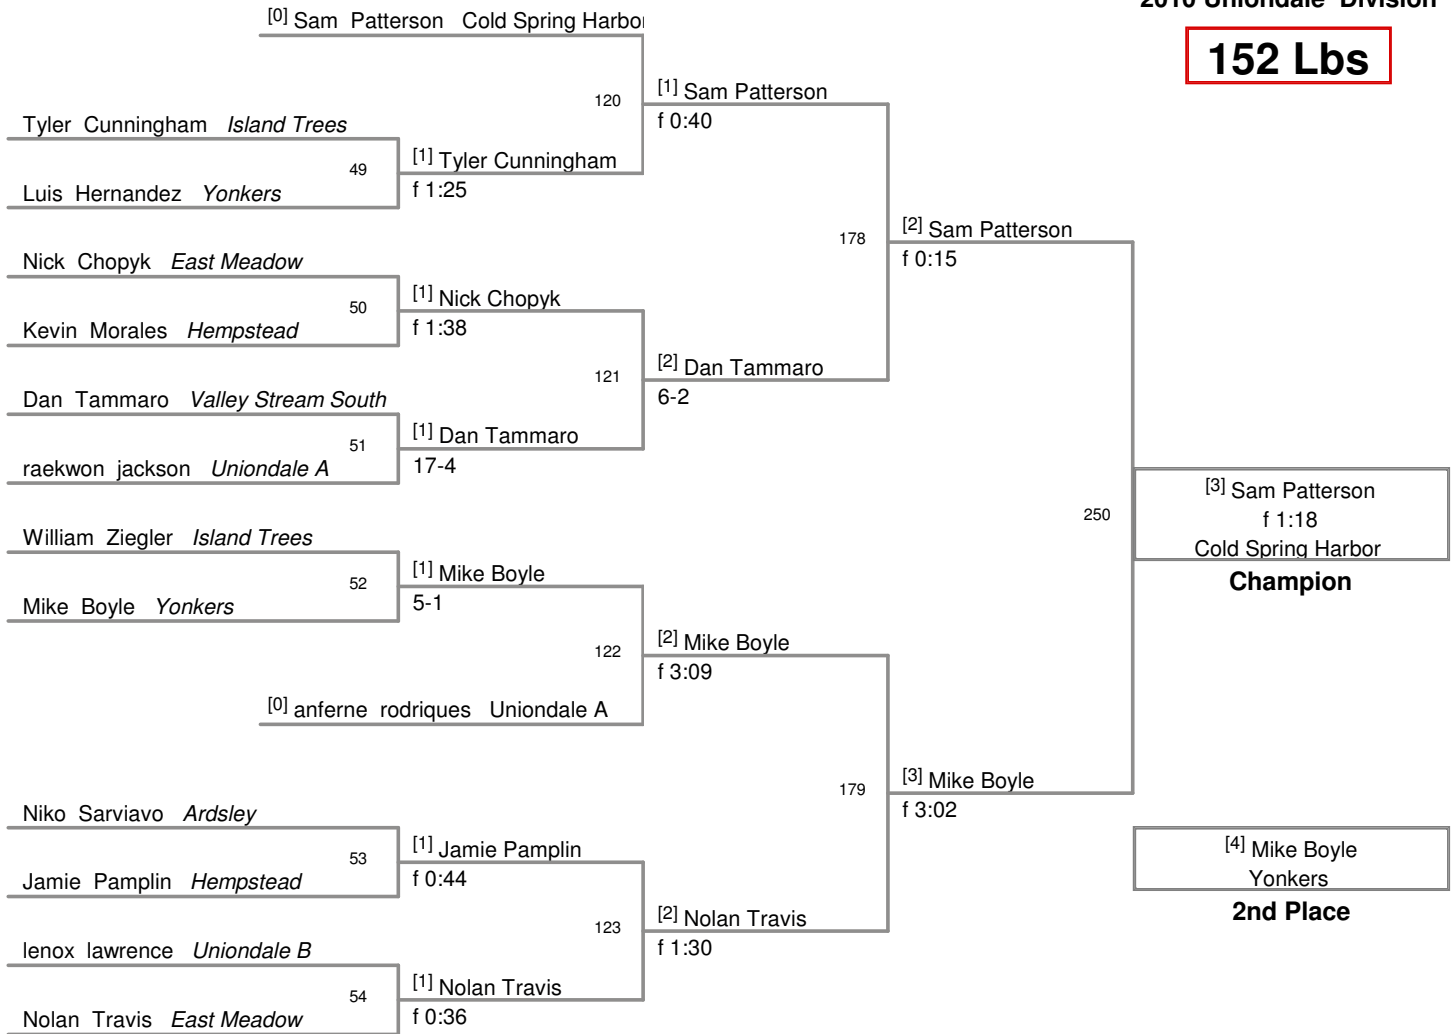

140 Lbs

0 Uniondale Knights Invitatic
2010 Uniondale Division

145 Lbs

0 Uniondale Knights Invitatic
2010 Uniondale Division

152 Lbs

0 Uniondale Knights Invitatic
2010 Uniondale Division

160 Lbs

0 Uniondale Knights Invitatic
2010 Uniondale Division