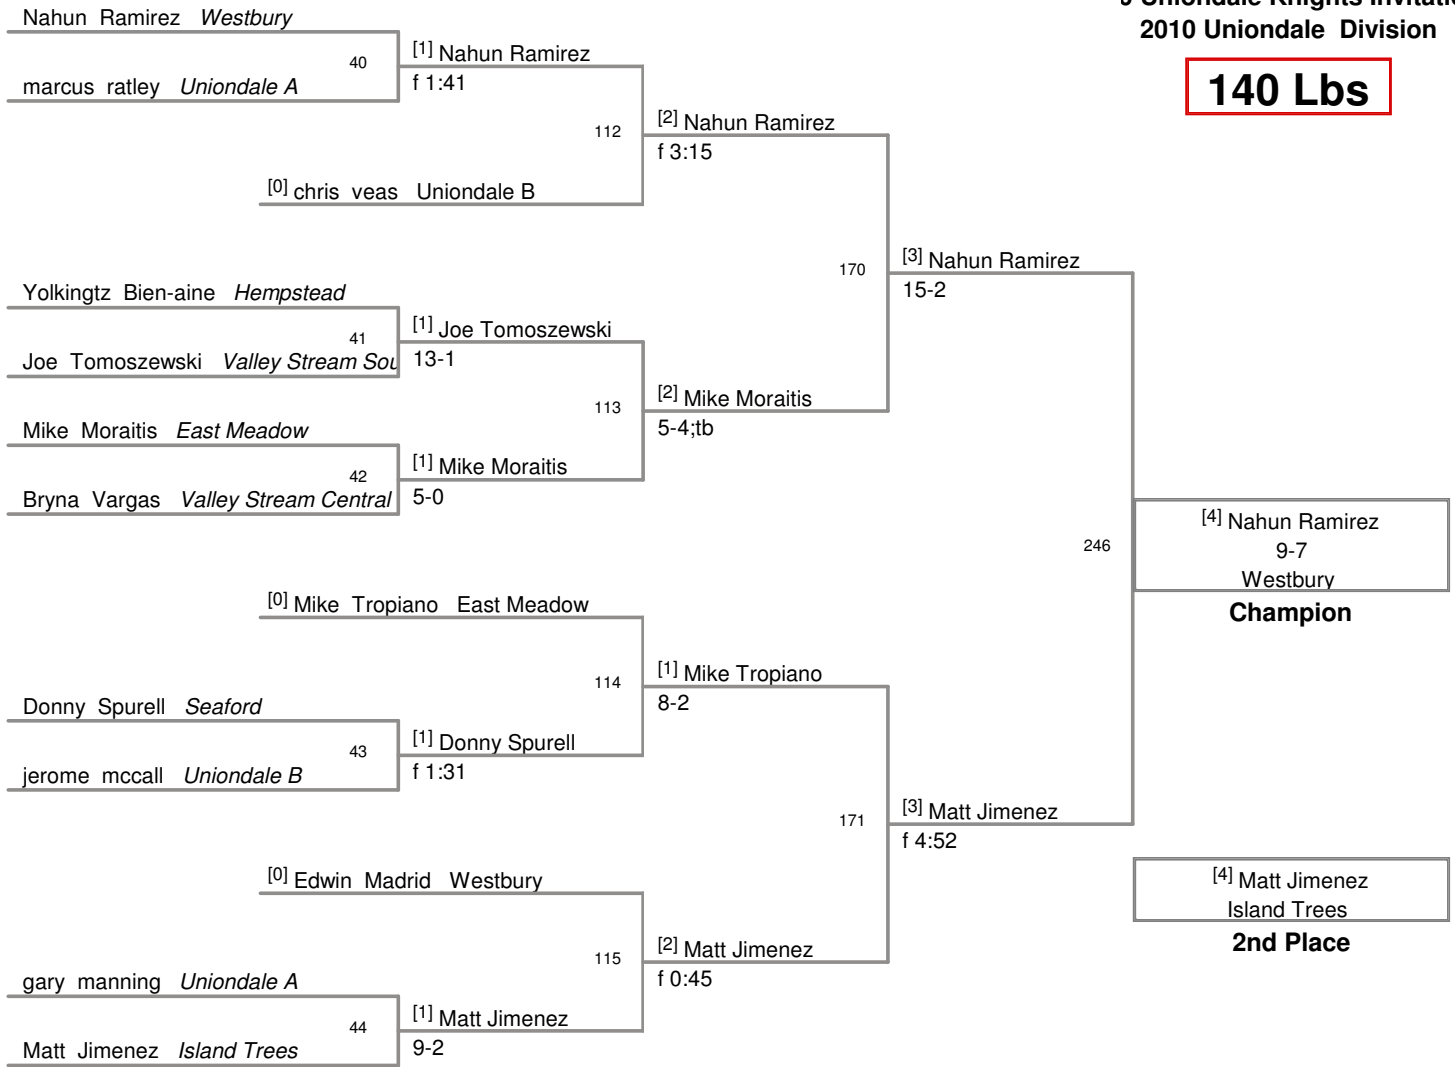

0 Uniondale Knights Invitatic
2010 Uniondale Division

140 Lbs