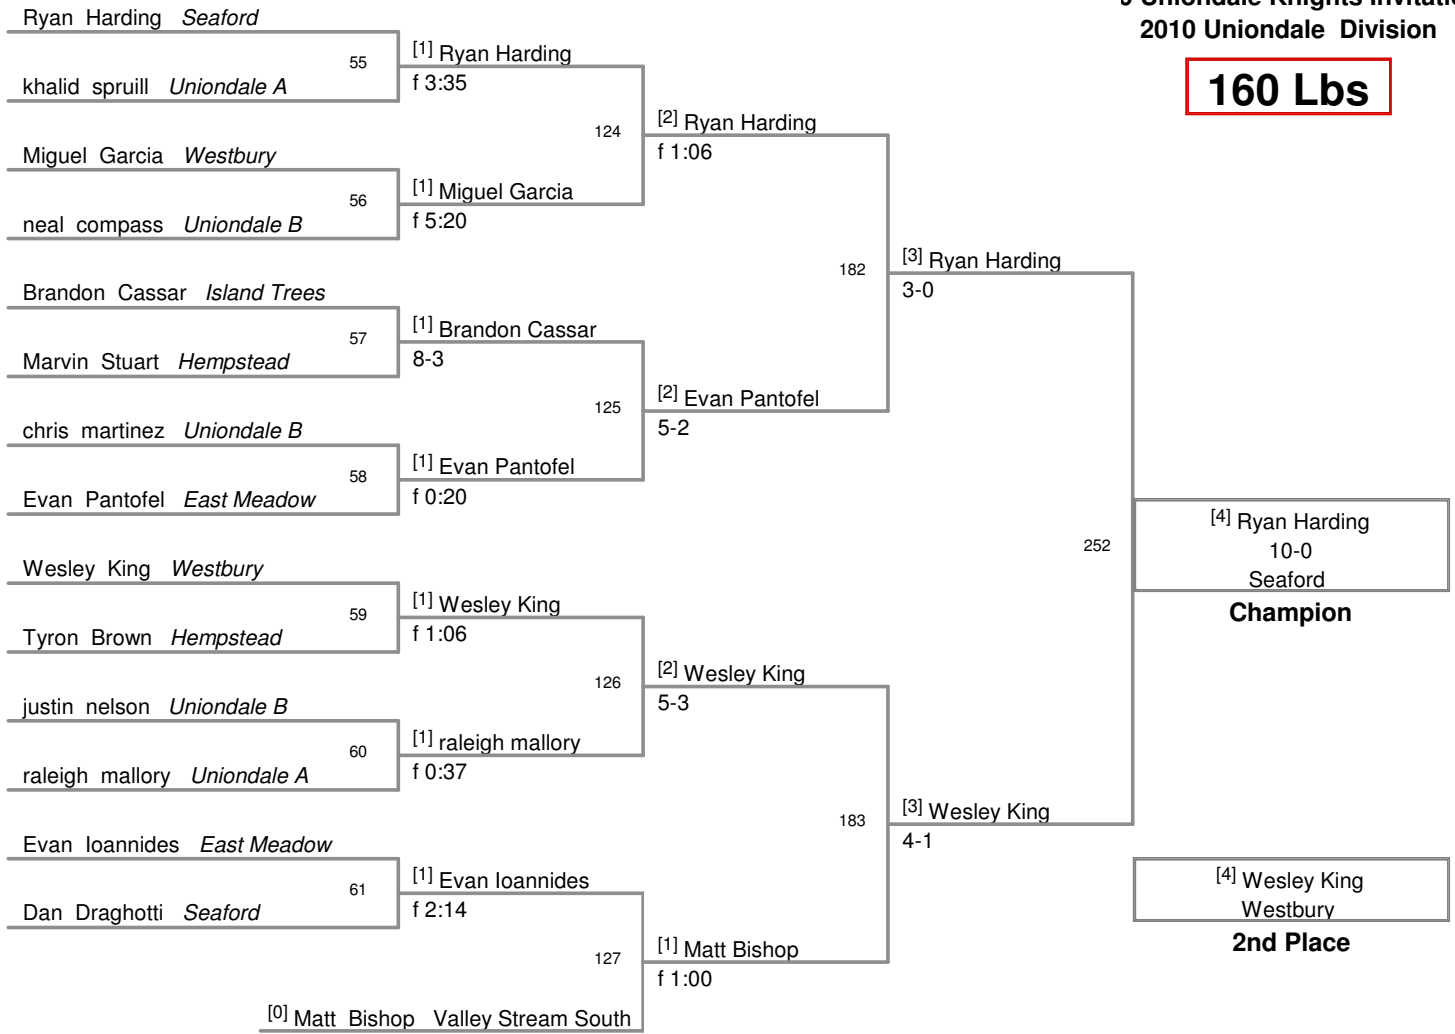

140 Lbs

0 Uniondale Knights Invitatic
2010 Uniondale Division

145 Lbs

0 Uniondale Knights Invitatic
2010 Uniondale Division

152 Lbs

0 Uniondale Knights Invitatic
2010 Uniondale Division

160 Lbs

0 Uniondale Knights Invitatic
2010 Uniondale Division