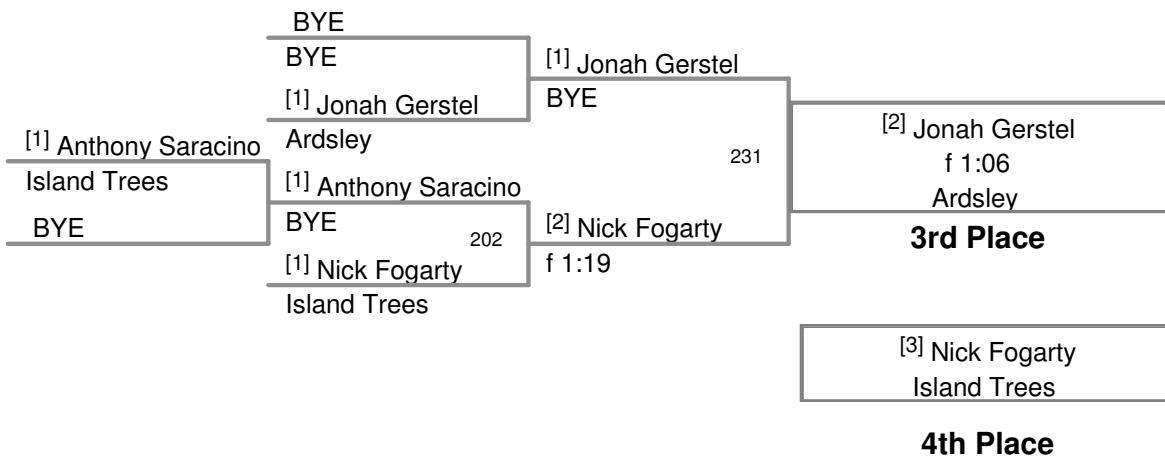

**Uniondale Knights Invitational
2010 Uniondale Division**

96 Lbs

Uniondale Knights Invitational
2010 Uniondale Division

103 Lbs

0 Uniondale Knights Invitatic
2010 Uniondale Division

112 Lbs

0 Uniondale Knights Invitatic
2010 Uniondale Division