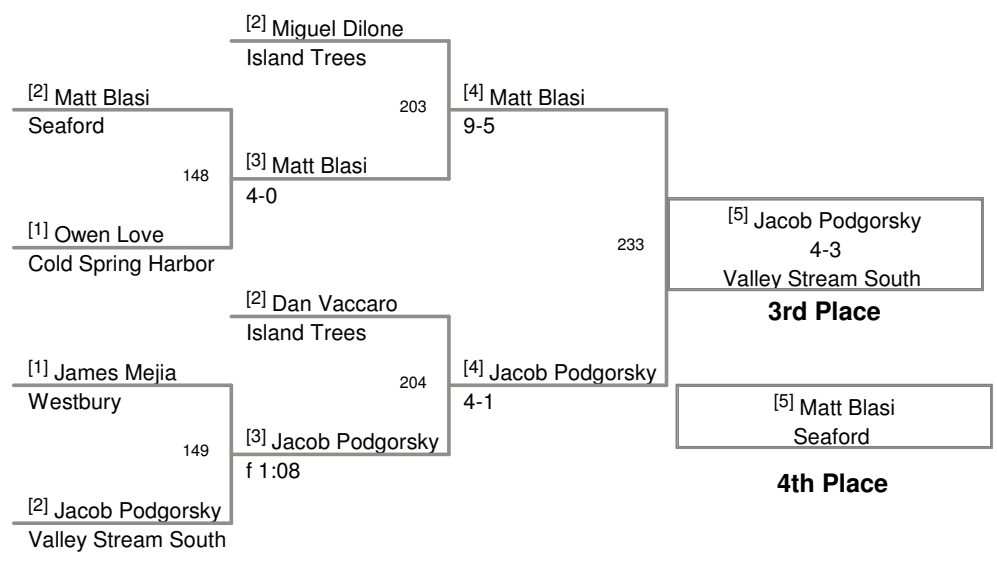

**Uniondale Knights Invitational
2010 Uniondale Division**

96 Lbs

Uniondale Knights Invitational
2010 Uniondale Division

103 Lbs

0 Uniondale Knights Invitatic
2010 Uniondale Division

112 Lbs

0 Uniondale Knights Invitatic
2010 Uniondale Division