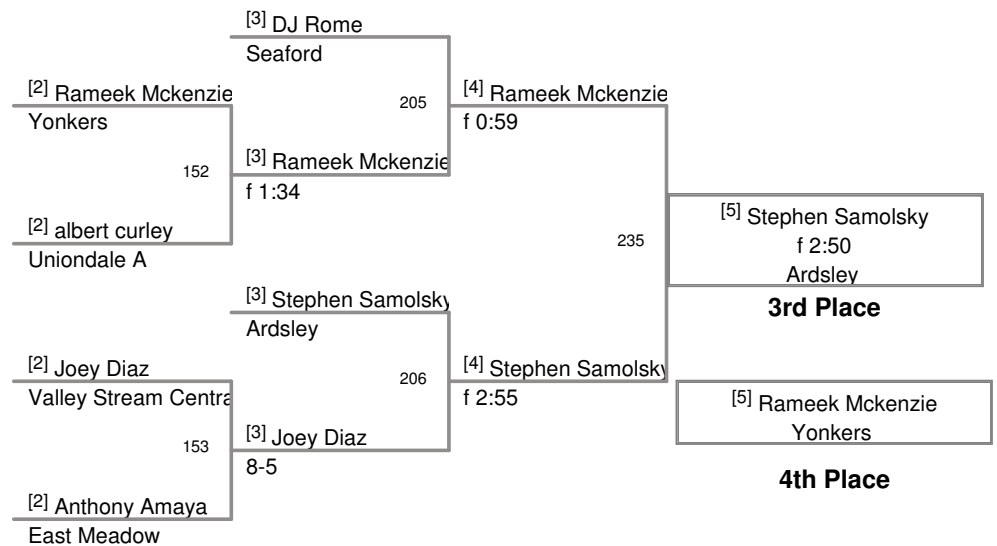

**Uniondale Knights Invitational
2010 Uniondale Division**

96 Lbs

Uniondale Knights Invitational
2010 Uniondale Division

103 Lbs

0 Uniondale Knights Invitatic
2010 Uniondale Division

112 Lbs

0 Uniondale Knights Invitatic
2010 Uniondale Division