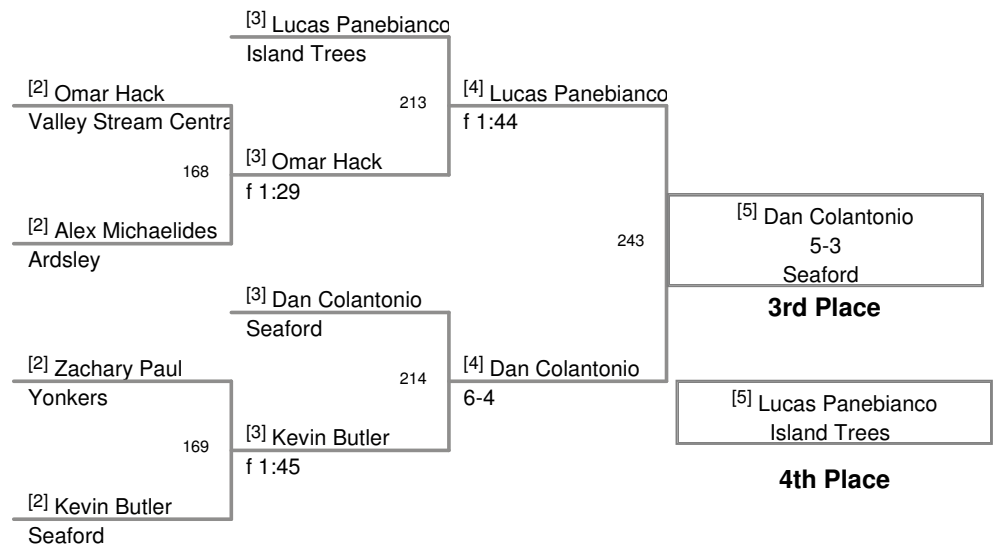

119 Lbs

0 Uniondale Knights Invitatic
2010 Uniondale Division

125 Lbs

0 Uniondale Knights Invitational
2010 Uniondale Division

130 Lbs

0 Uniondale Knights Invitatic
2010 Uniondale Division

135 Lbs

0 Uniondale Knights Invitatic
2010 Uniondale Division