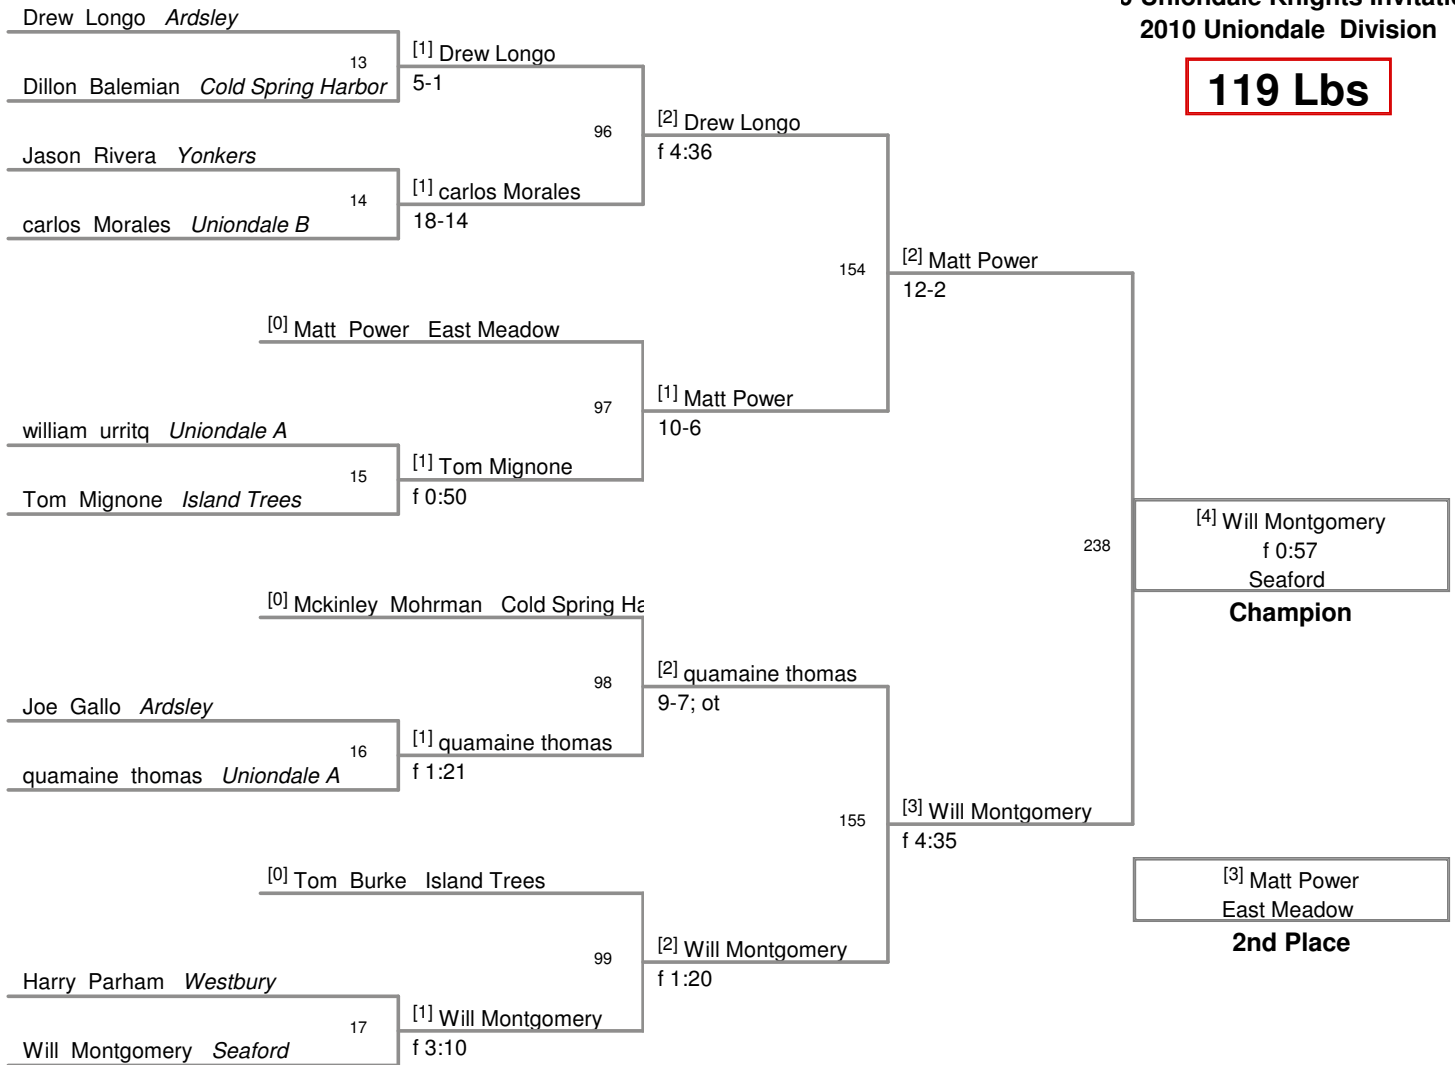

0 Uniondale Knights Invitatic
2010 Uniondale Division

119 Lbs