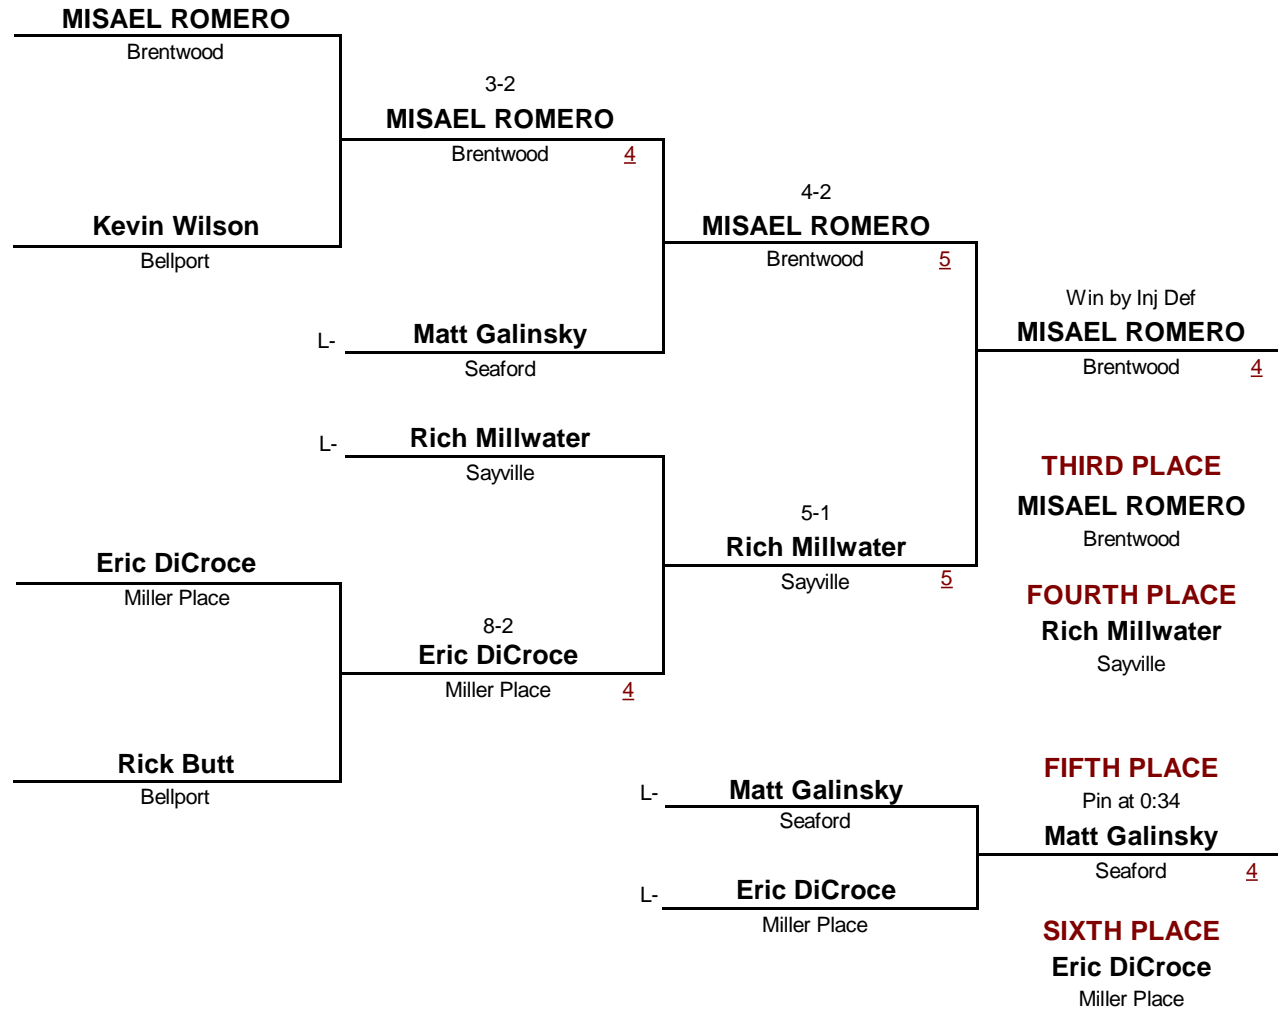

171

WEIGHT

Gray/Fitzgerald Holiday Tournament

December 11, 2010

Championship Rounds

Gray/Fitzgerald Holiday Tournament

December 11, 2010

Consolation Rounds