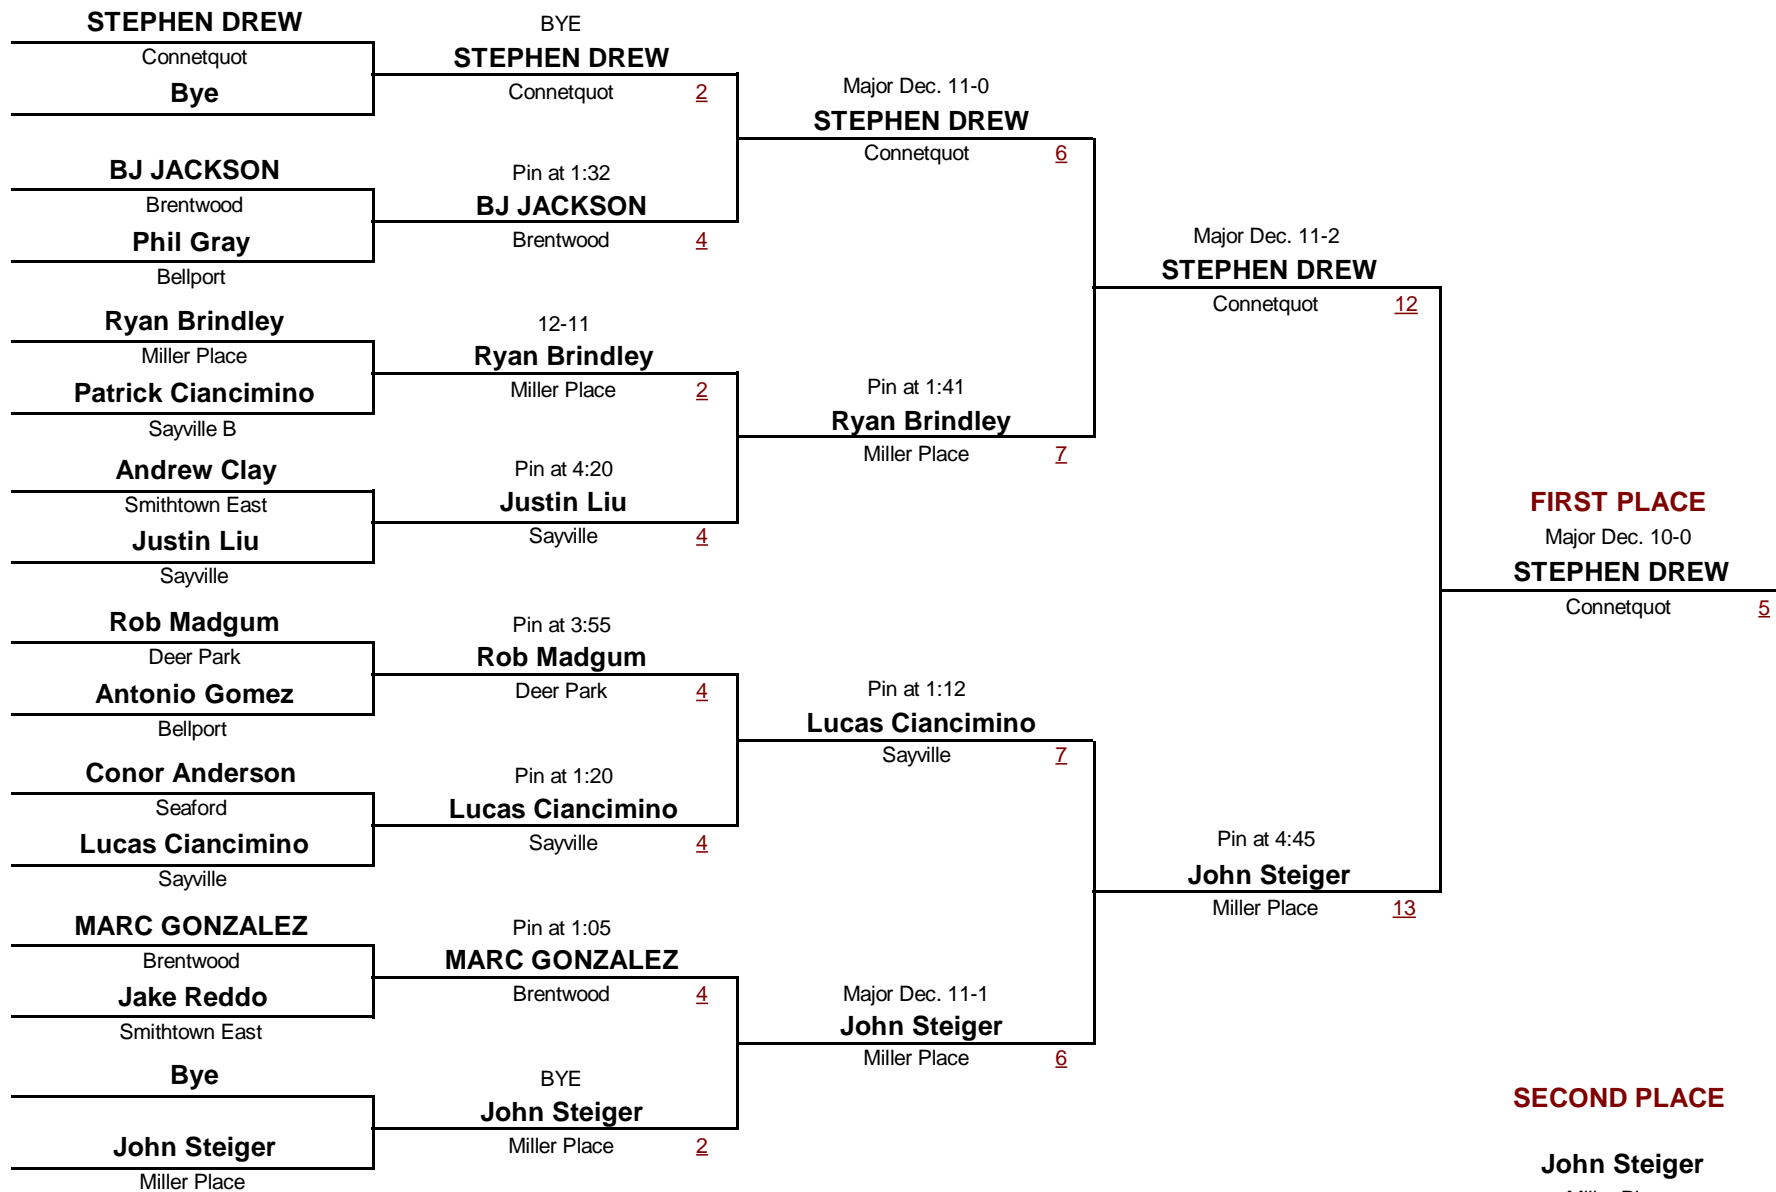

125

WEIGHT

Gray/Fitzgerald Holiday Tournament

December 11, 2010

Championship Rounds

VARSIITY-
DIVISION

125
WEIGHT

Gray/Fitzgerald Holiday Tournament