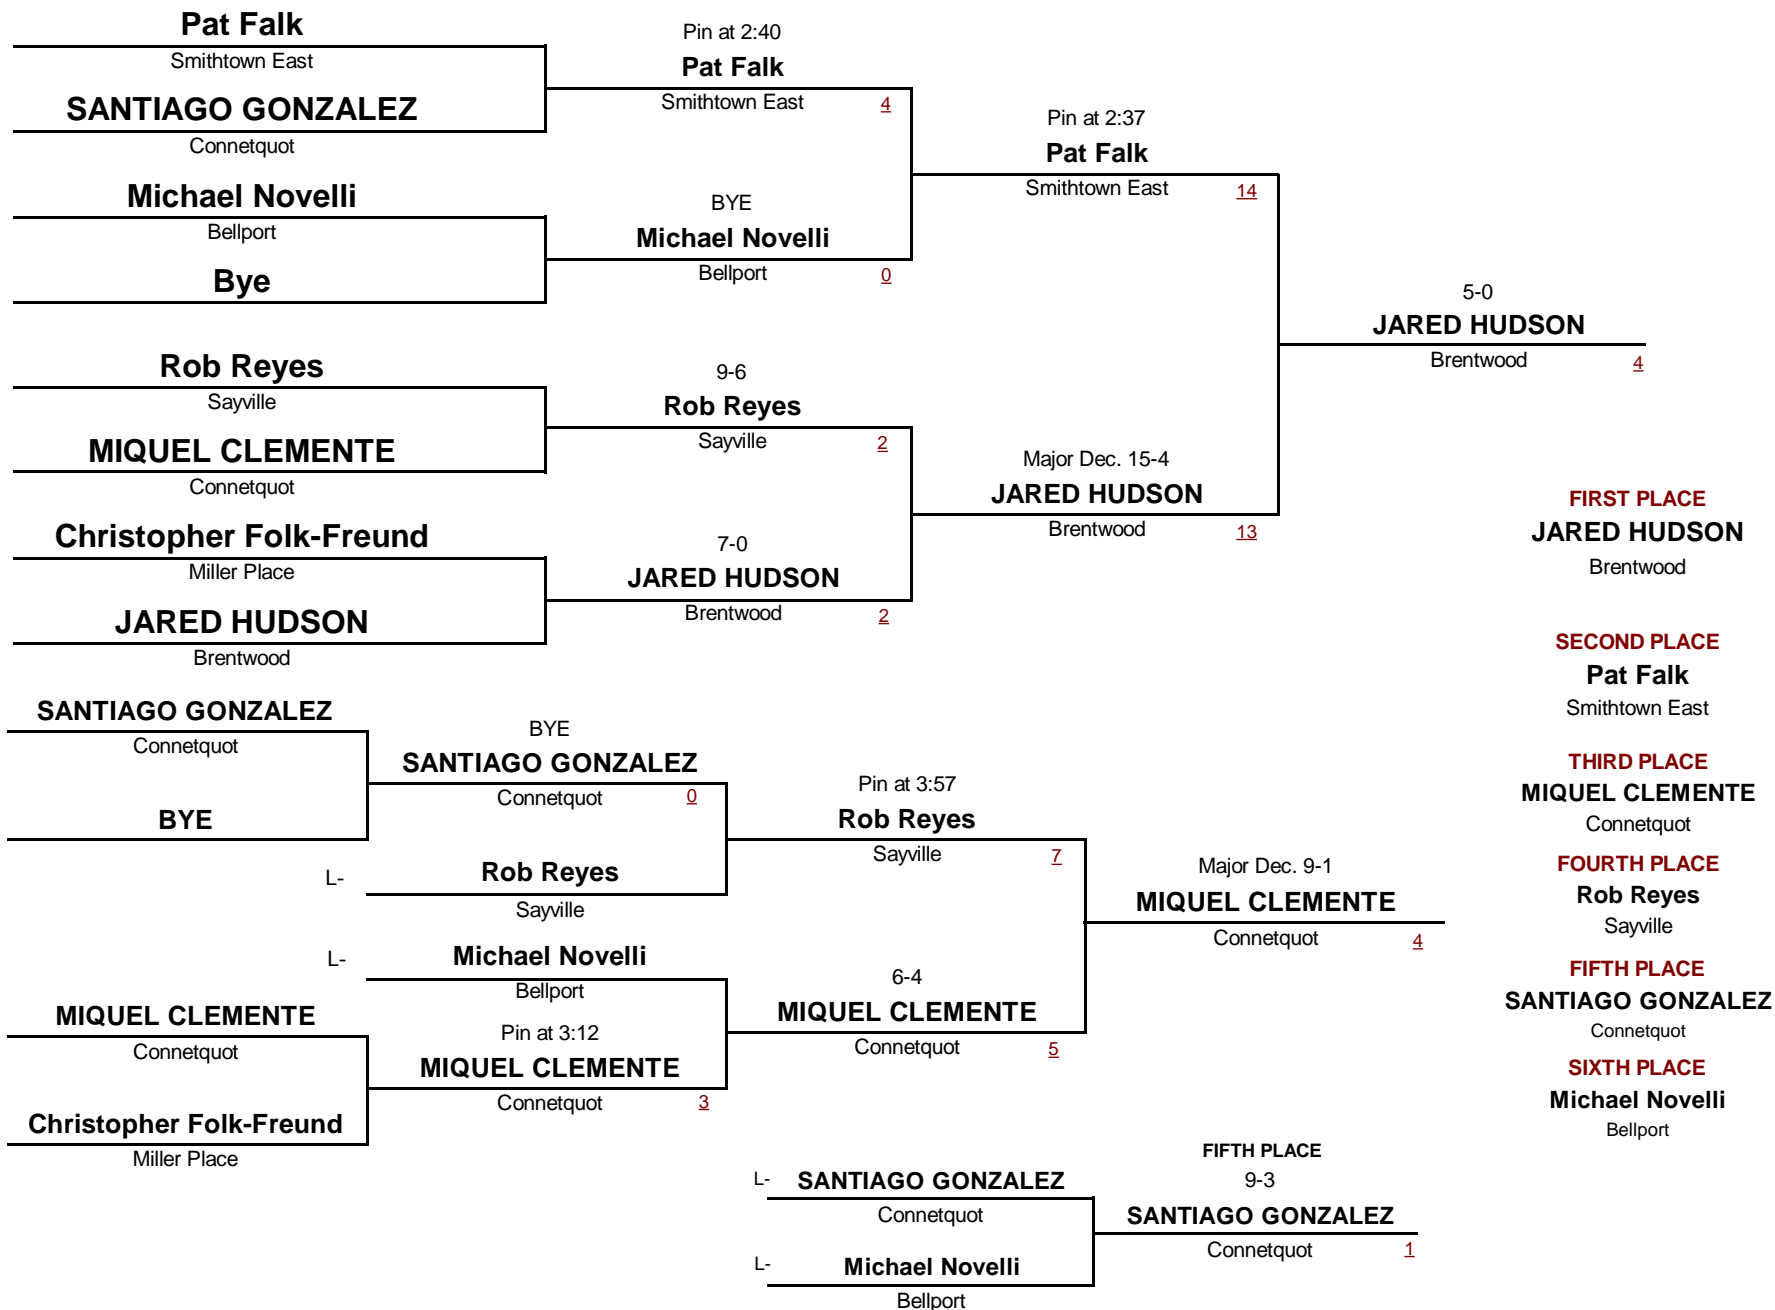

VARSITY-

DIVISION

189

WEIGHT

Gray/Fitzgerald Holiday Tournament

December 11, 2010

VARSITY-
DIVISION

215
WEIGHT