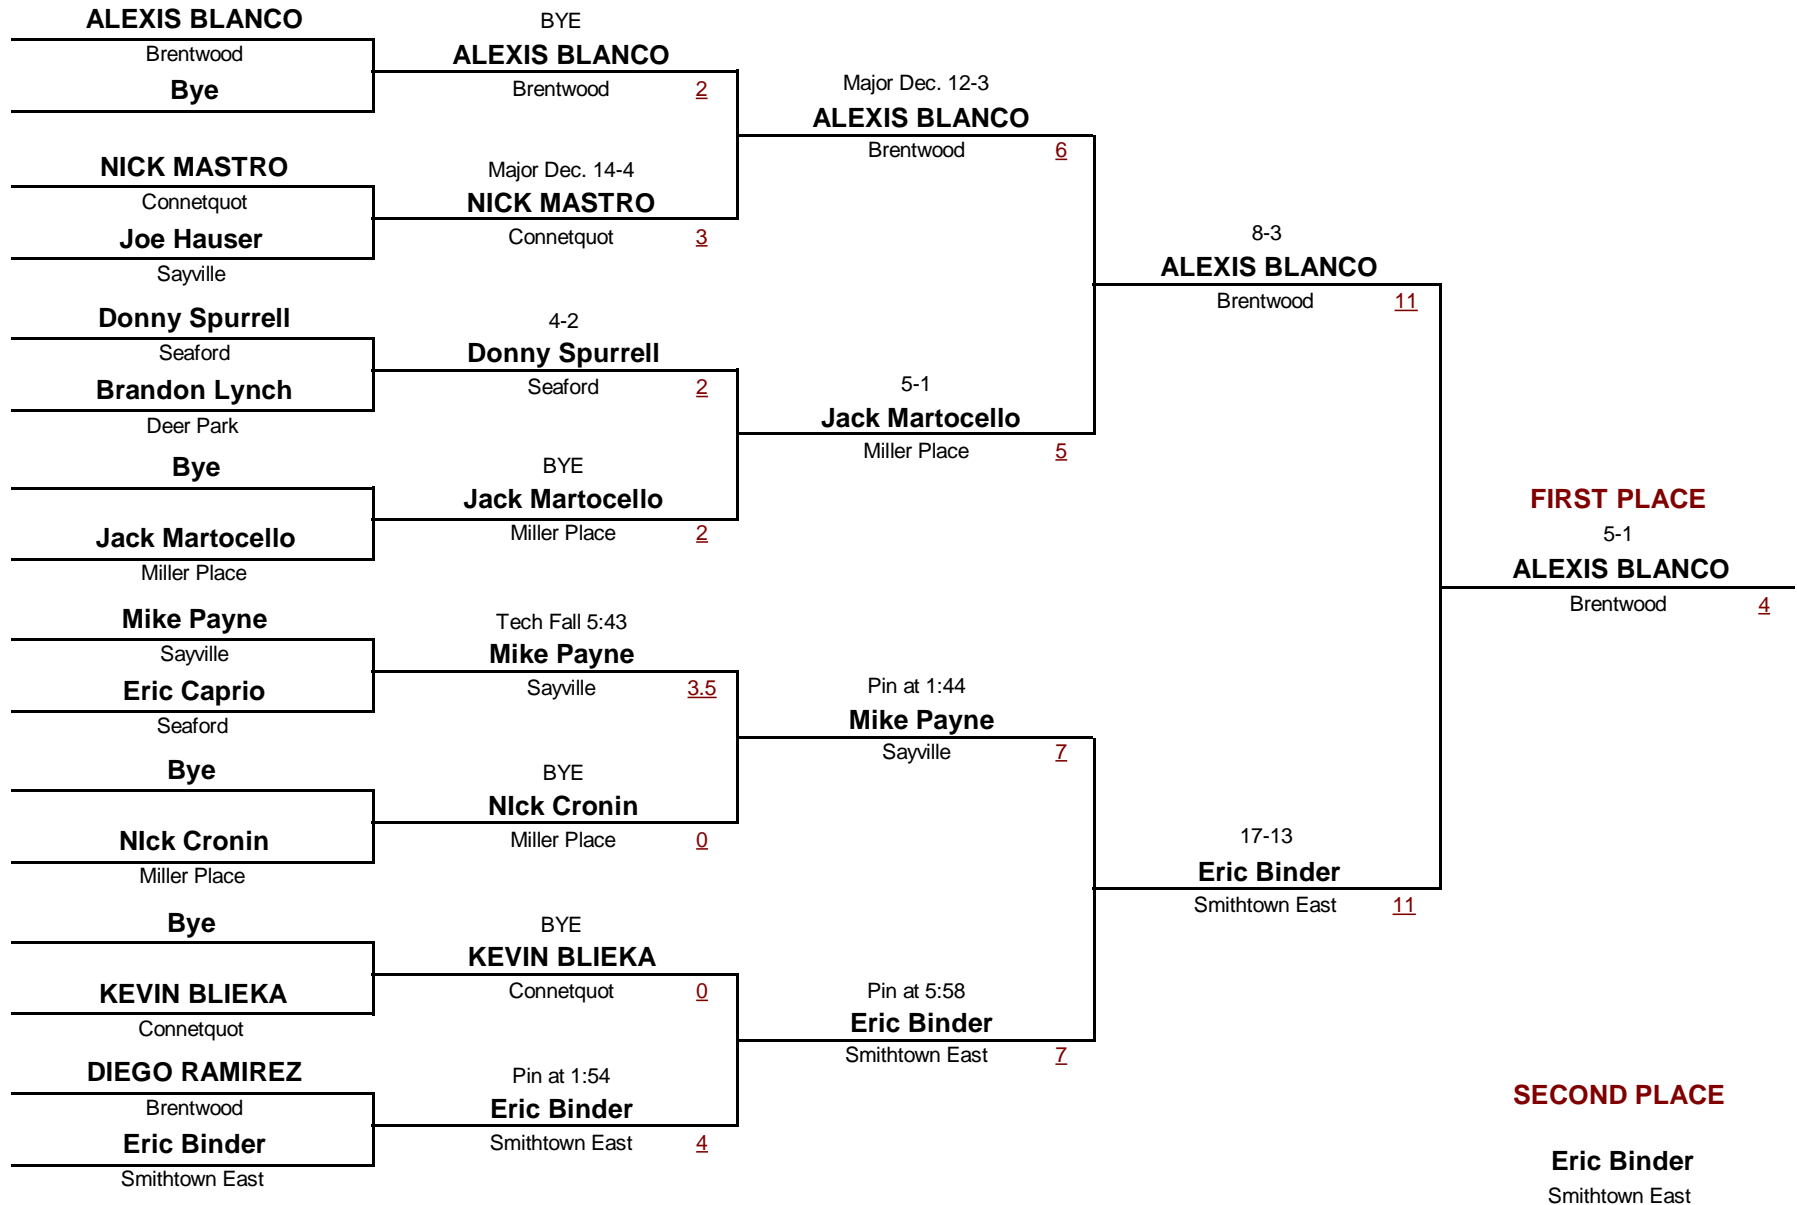

VARSITY-

DIVISION

140

WEIGHT

Gray/Fitzgerald Holiday Tournament

December 11, 2010

Championship Rounds