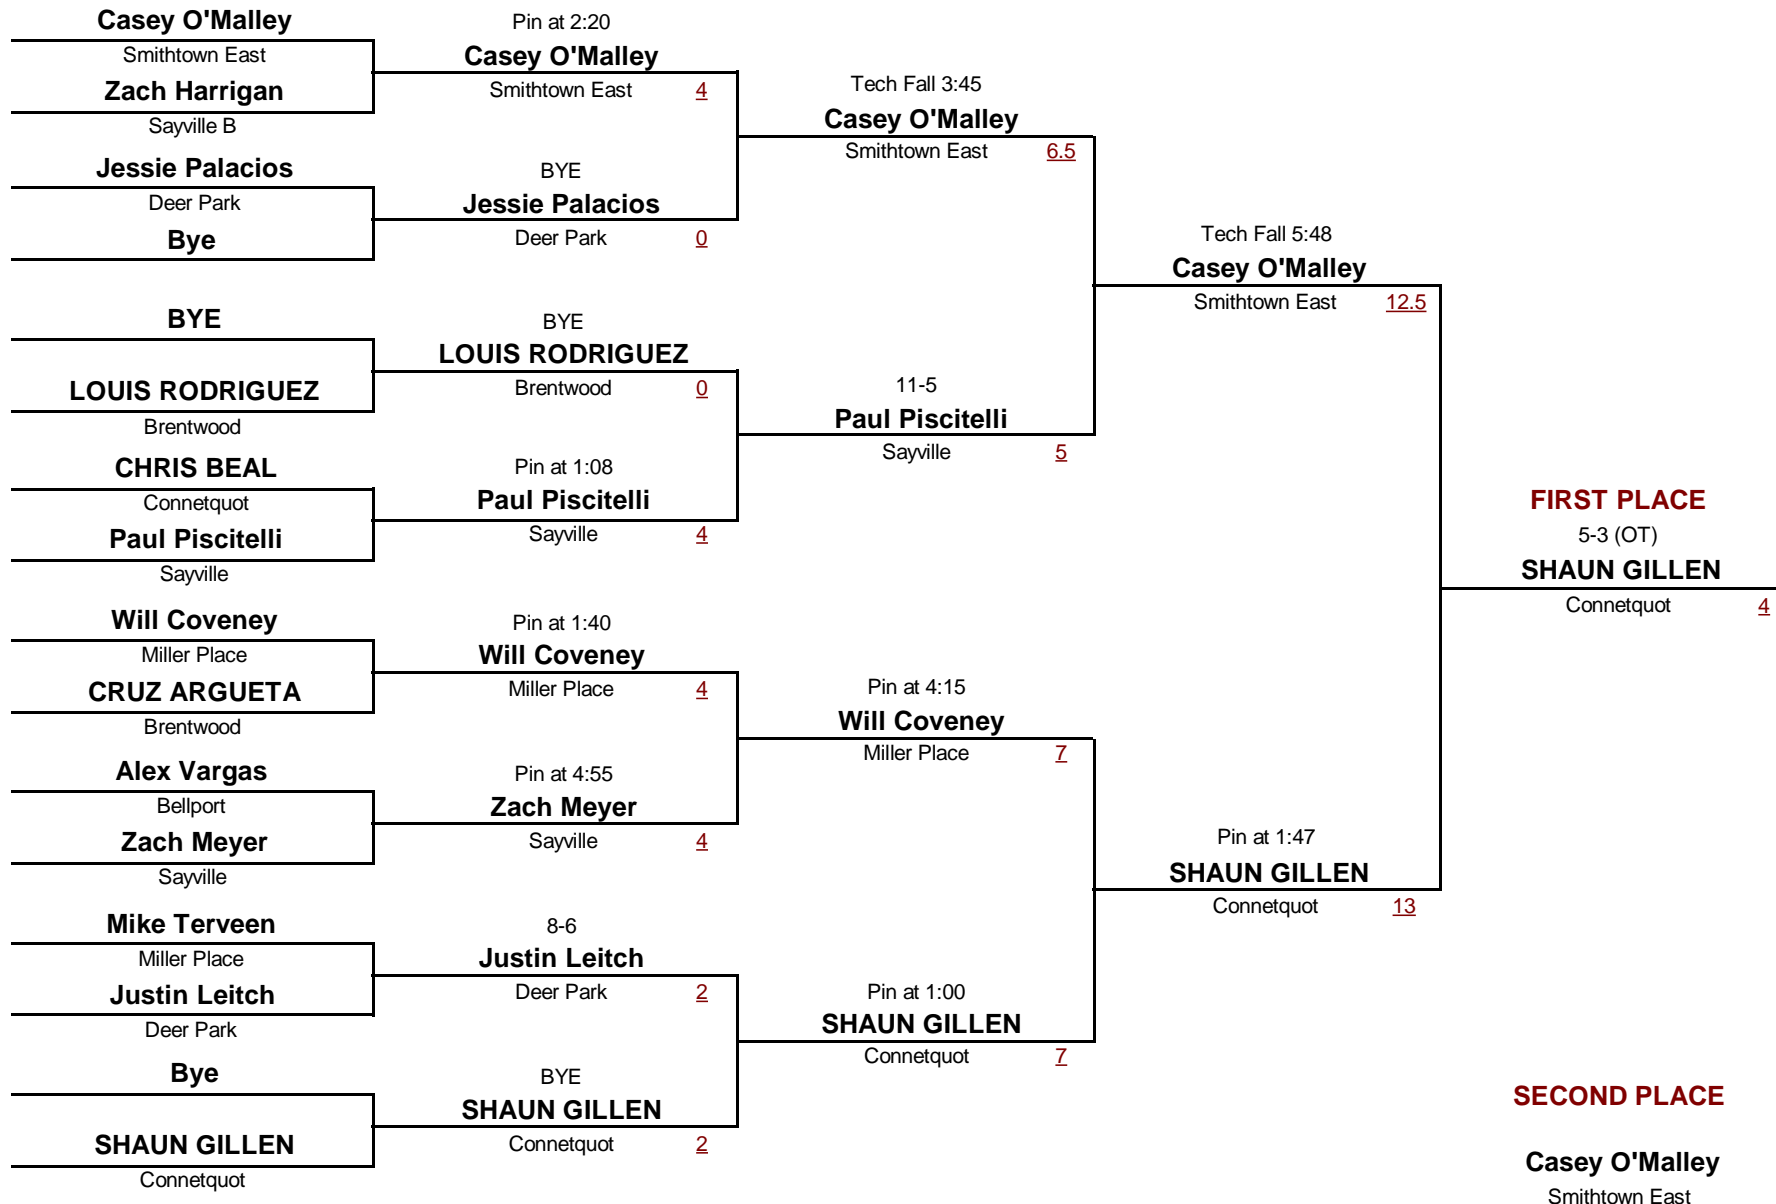

VARSIITY-

DIVISION

152

WEIGHT

Gray/Fitzgerald Holiday Tournament

December 11, 2010

Championship Rounds

Gray/Fitzgerald Holiday Tournament