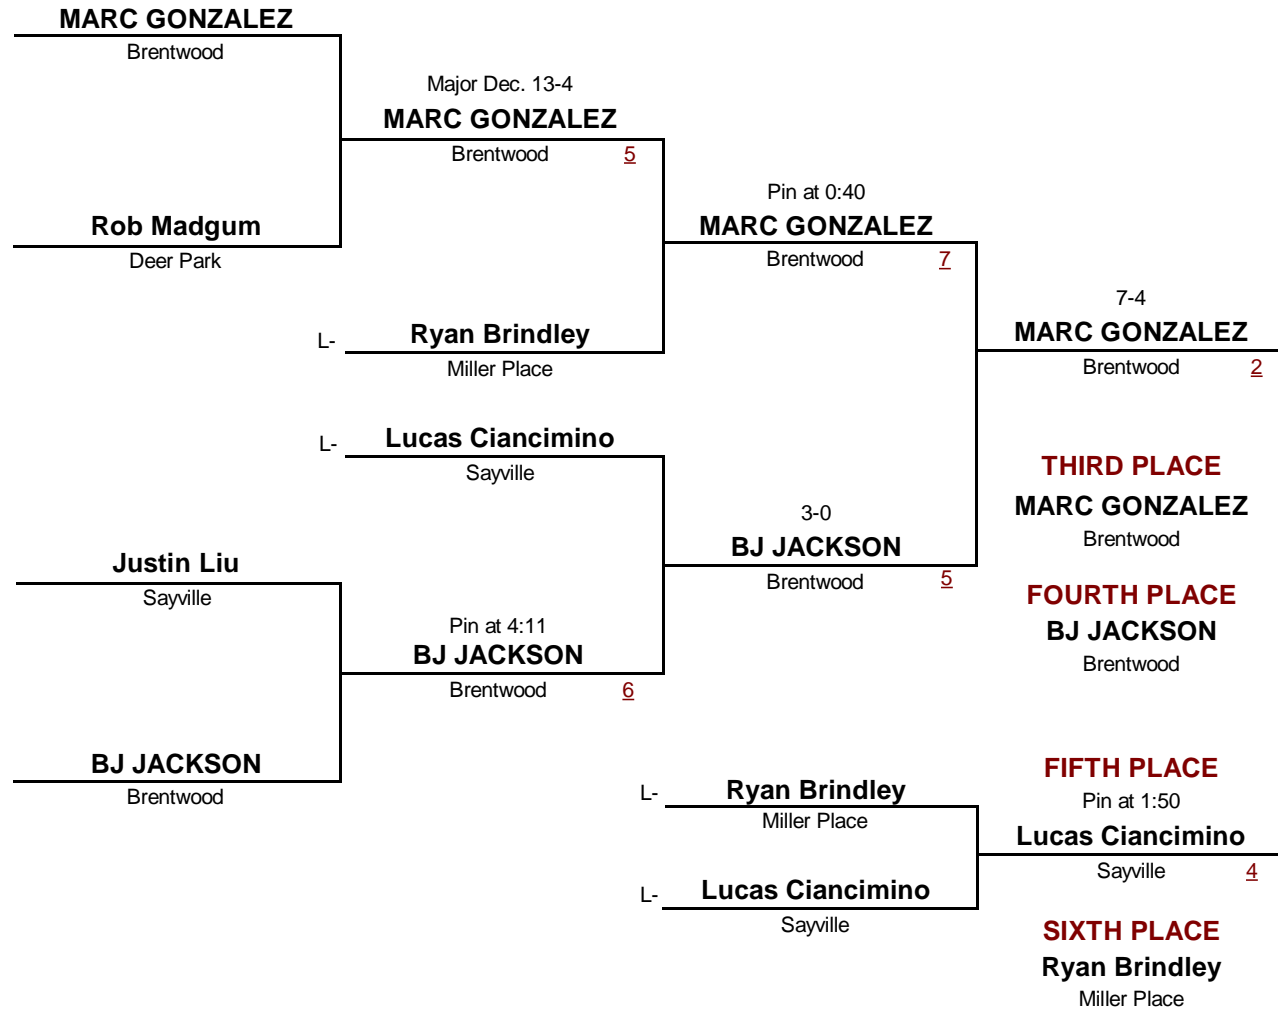

VARSIITY-
DIVISION

125
WEIGHT

Gray/Fitzgerald Holiday Tournament

December 11, 2010

Consolation Rounds