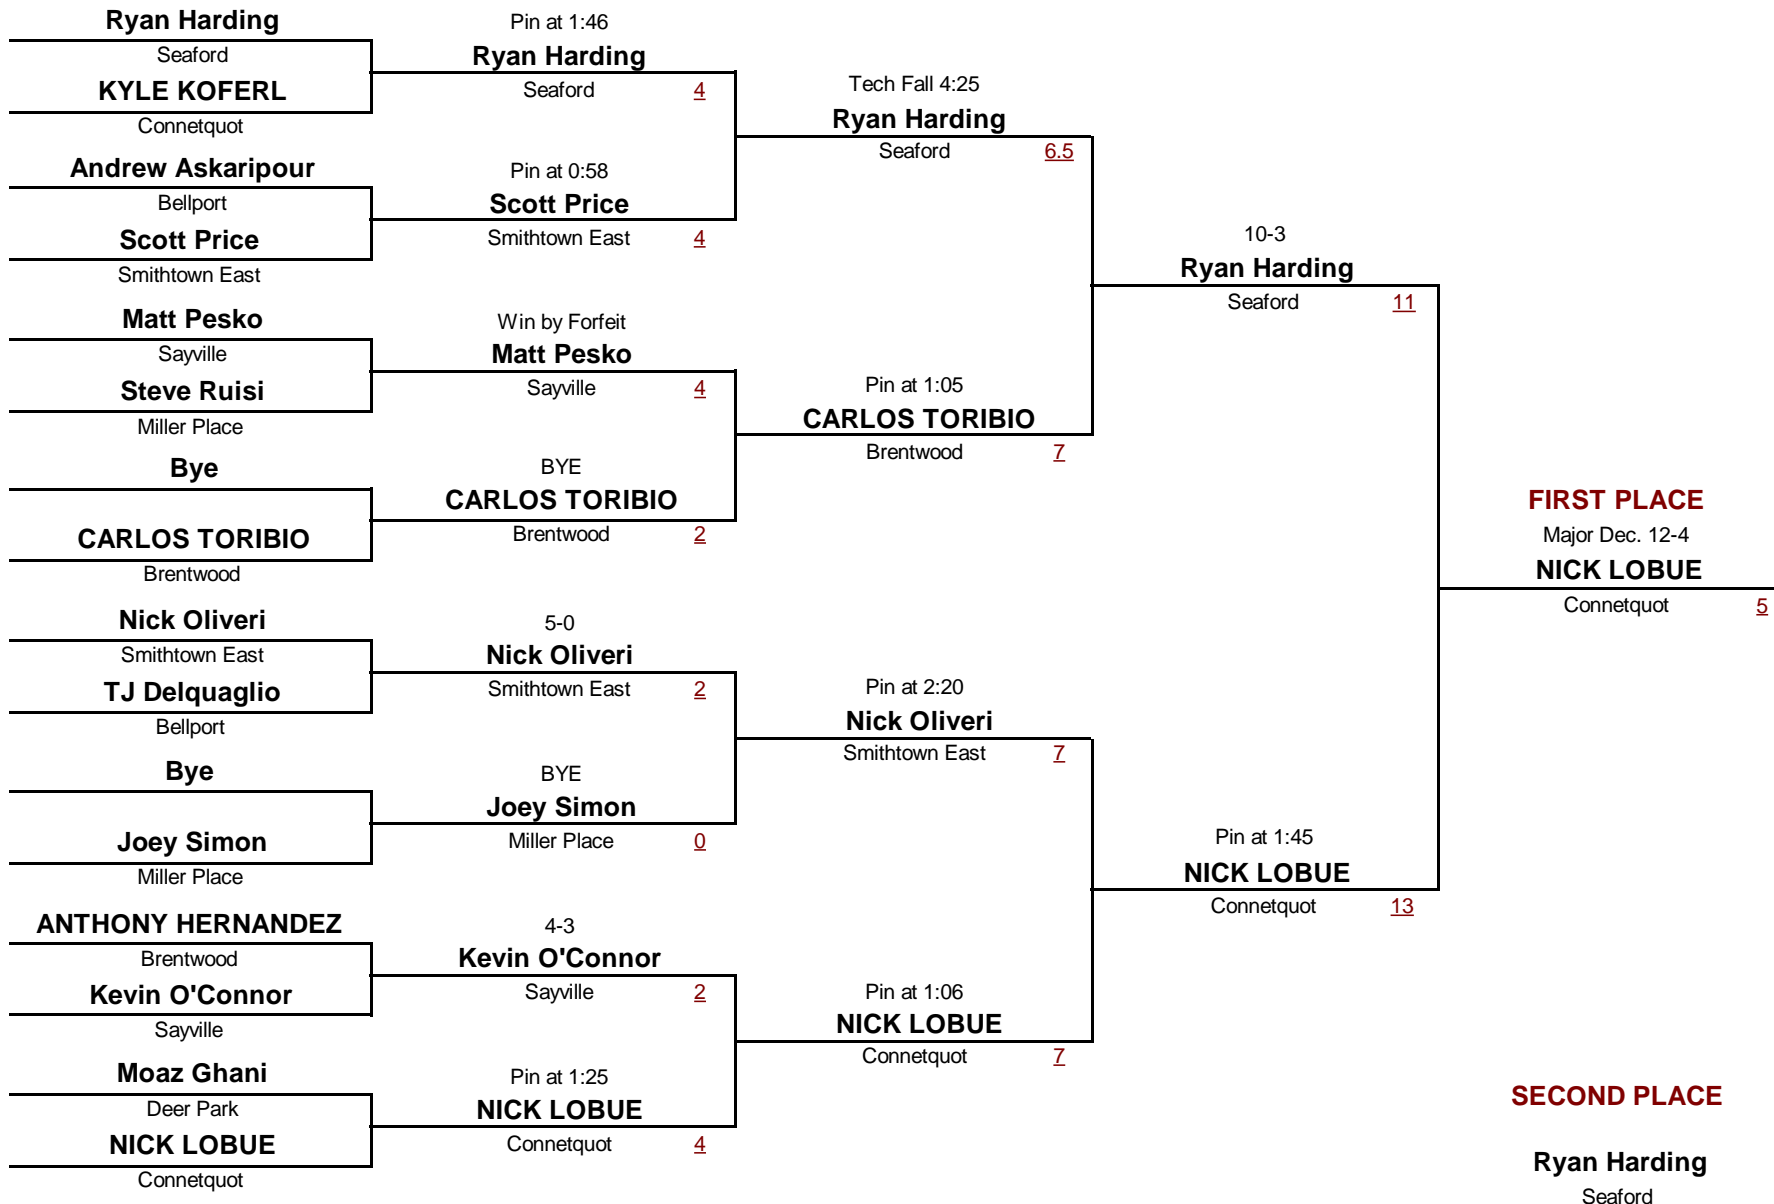

VARSITY-

DIVISION

160

WEIGHT

Gray/Fitzgerald Holiday Tournament

December 11, 2010

Championship Rounds