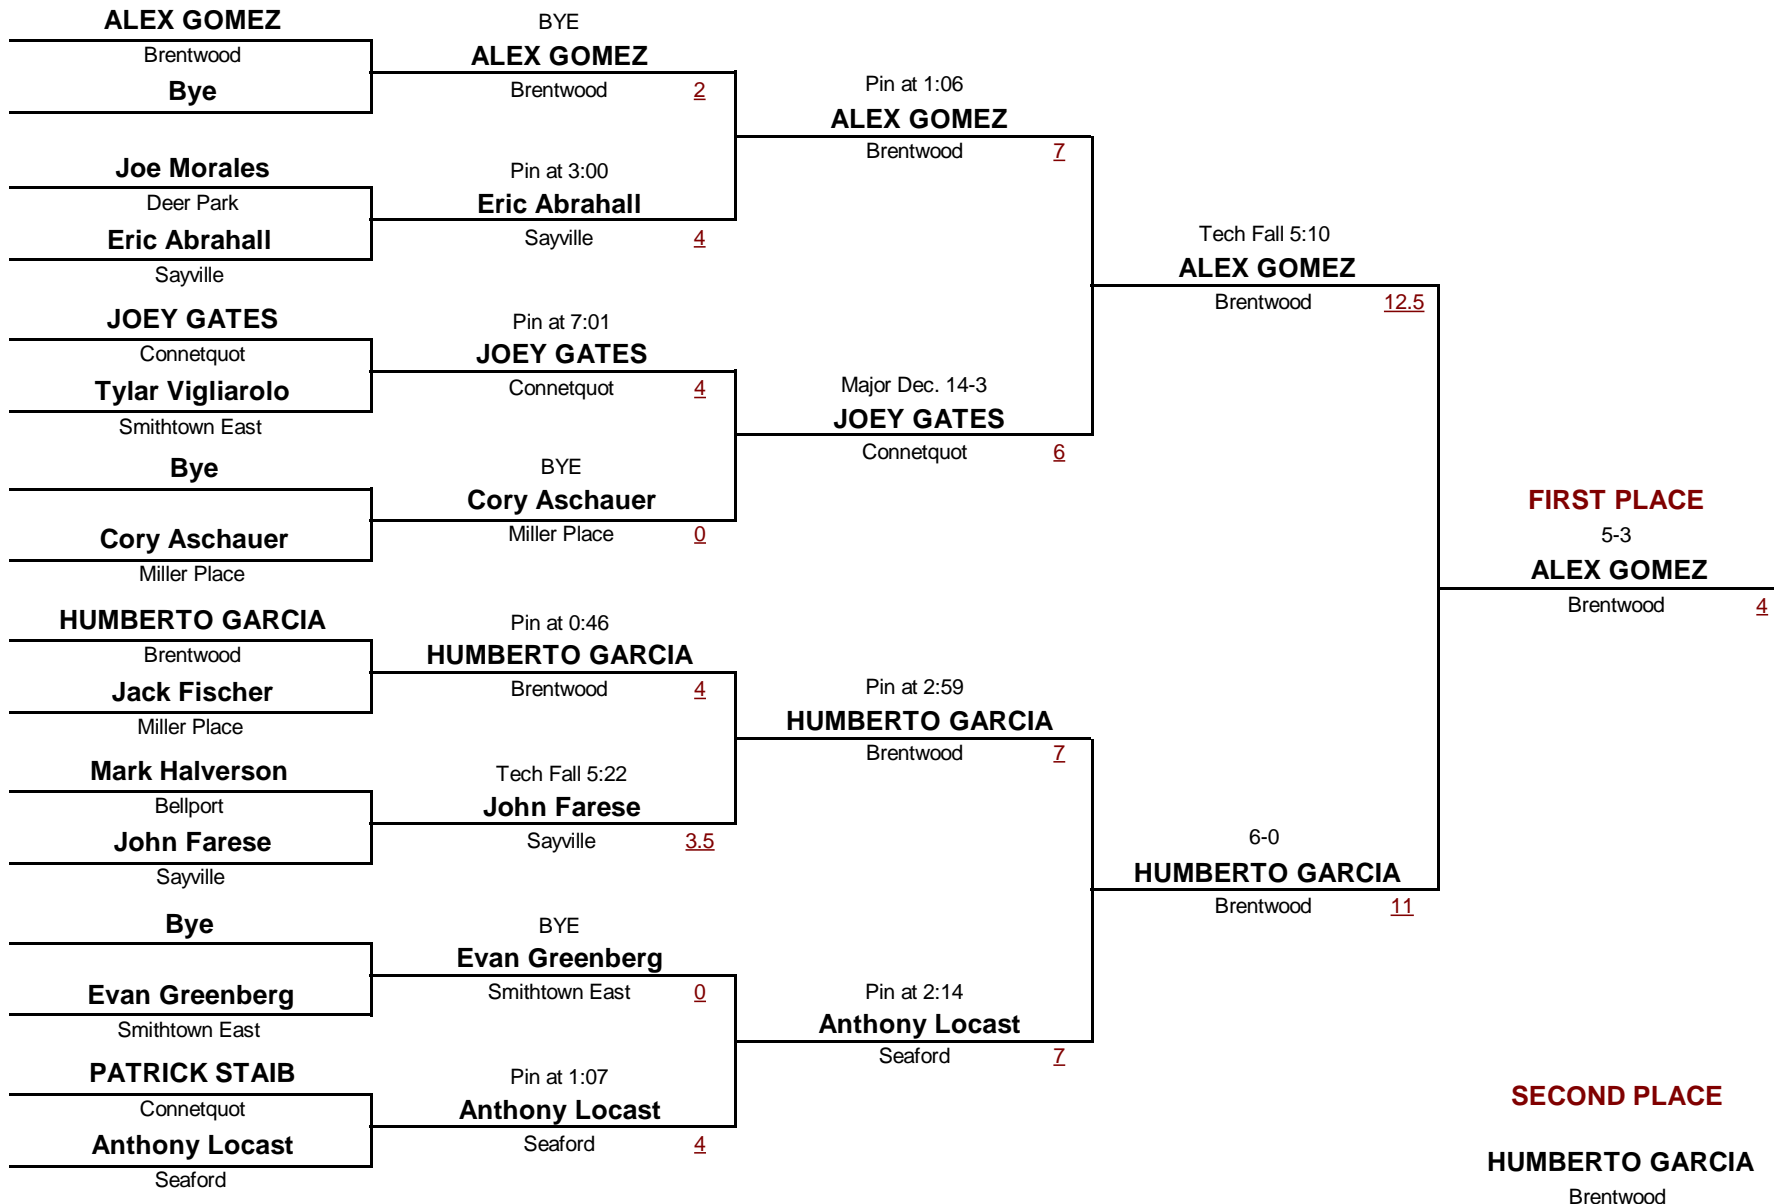

VARSITY-

DIVISION

130

WEIGHT

Gray/Fitzgerald Holiday Tournament

December 11, 2010

Championship Rounds