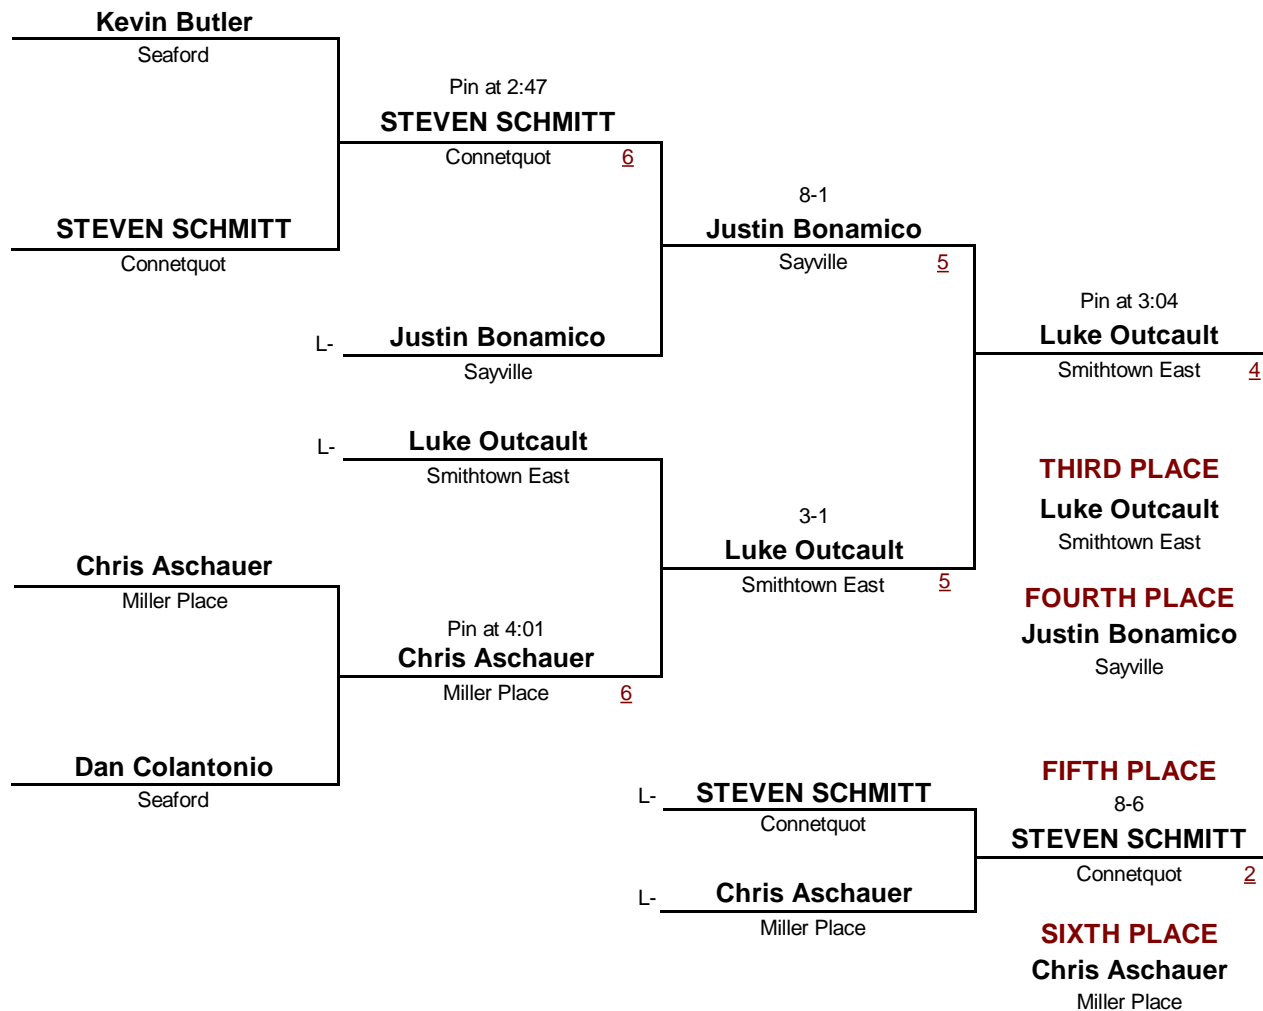

VARSITY-
DIVISION

135
WEIGHT

Gray/Fitzgerald Holiday Tournament

December 11, 2010

Consolation Rounds