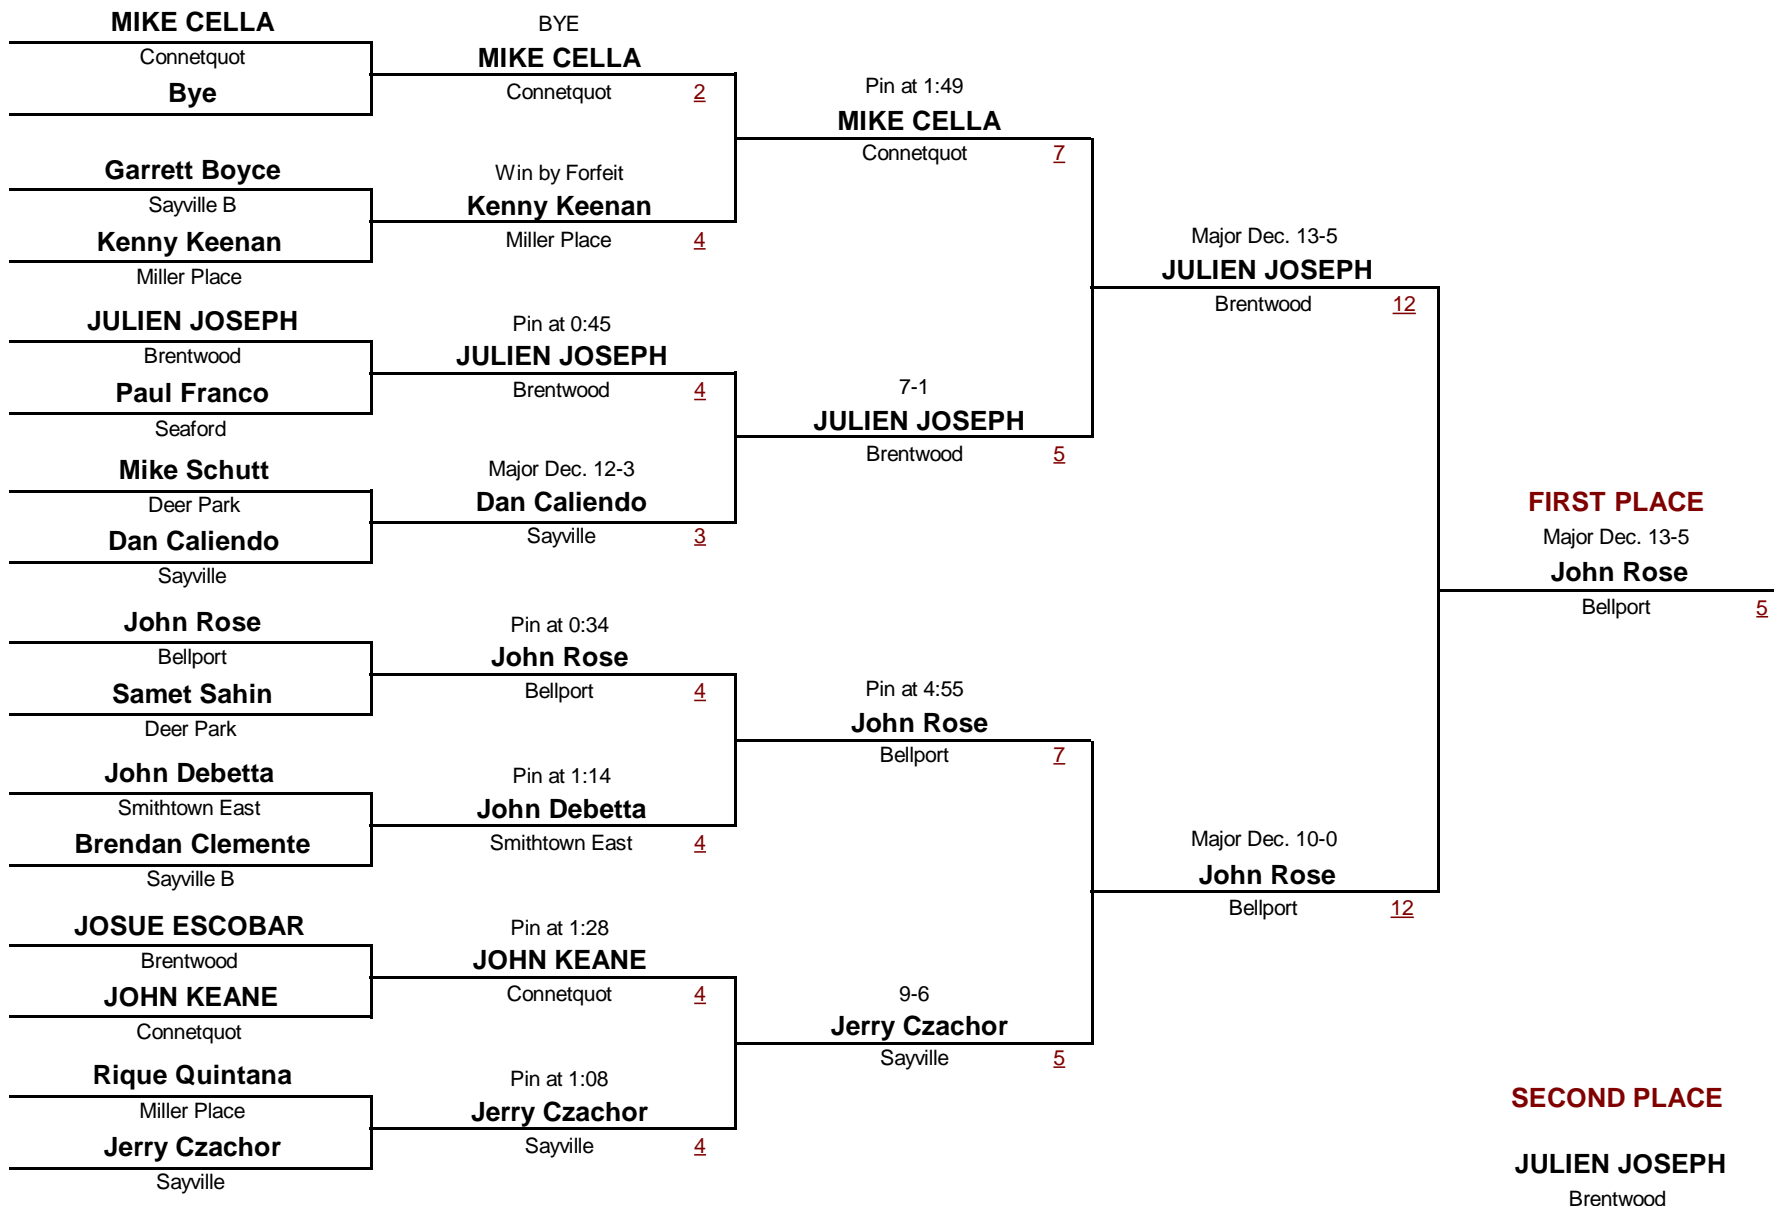

VARSITY-

DIVISION

145

WEIGHT

Gray/Fitzgerald Holiday Tournament

December 11, 2010

Championship Rounds