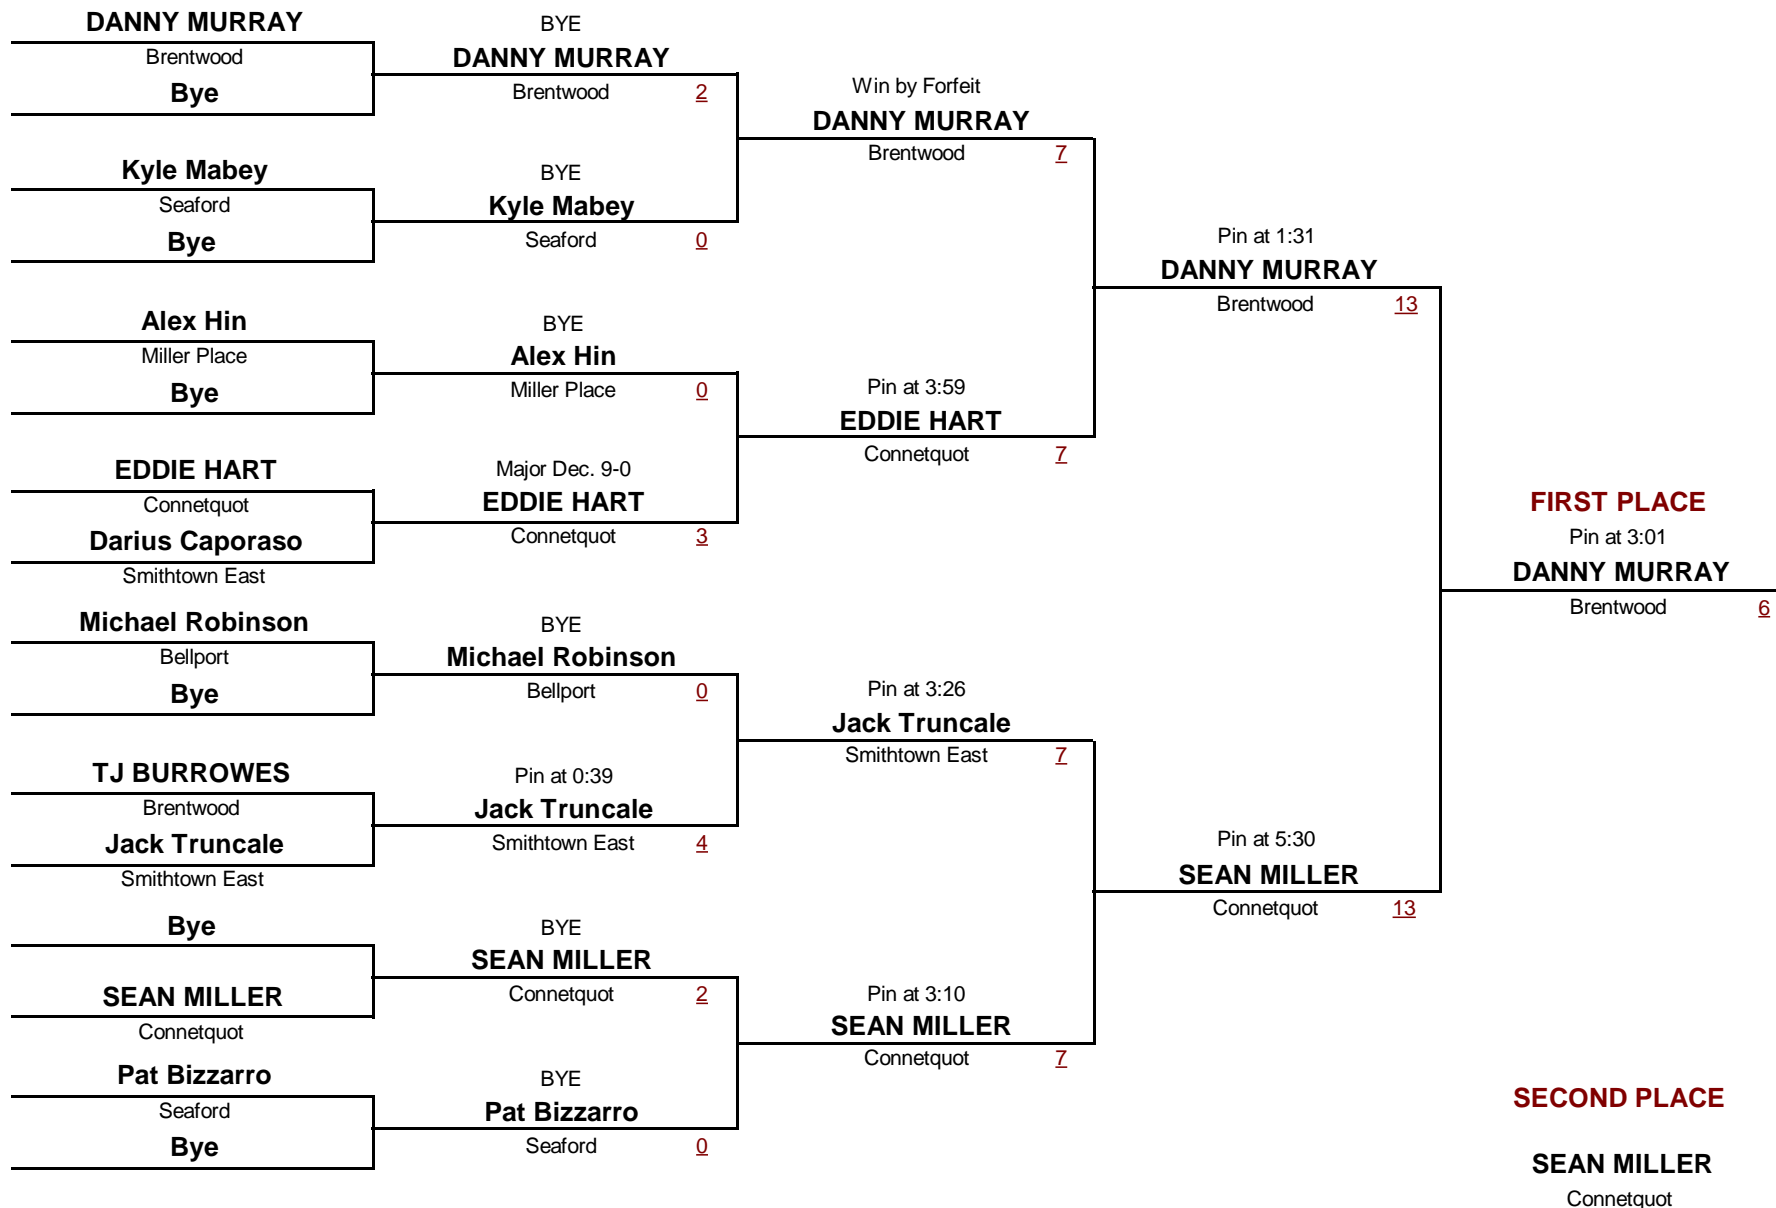

VARSITY-

DIVISION

96

WEIGHT

Gray/Fitzgerald Holiday Tournament

December 11, 2010

Championship Rounds

VARSIITY-
DIVISION