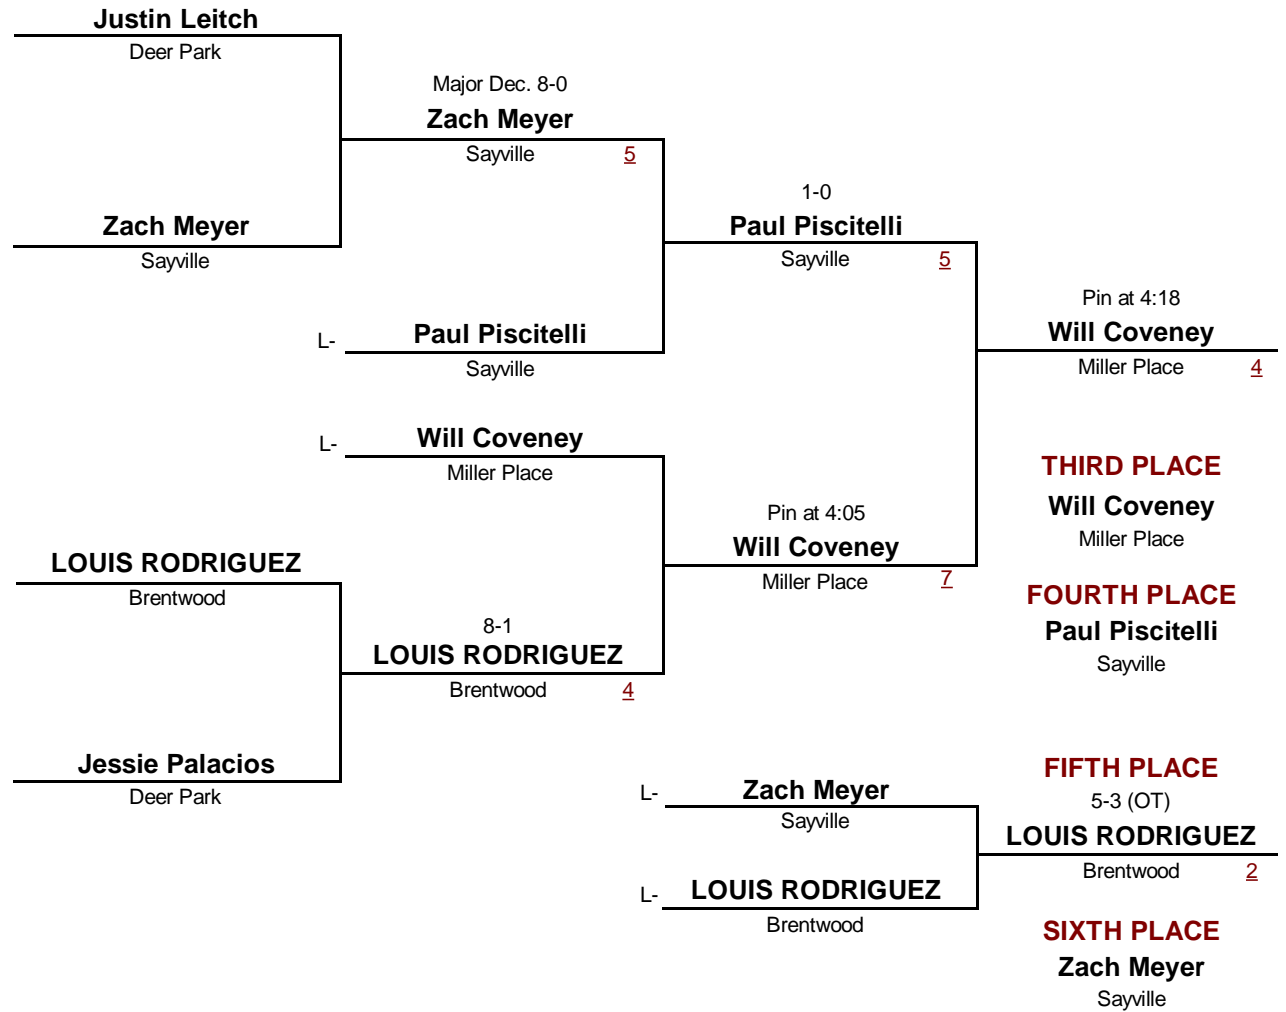

Gray/Fitzgerald Holiday Tournament

December 11, 2010

Consolation Rounds