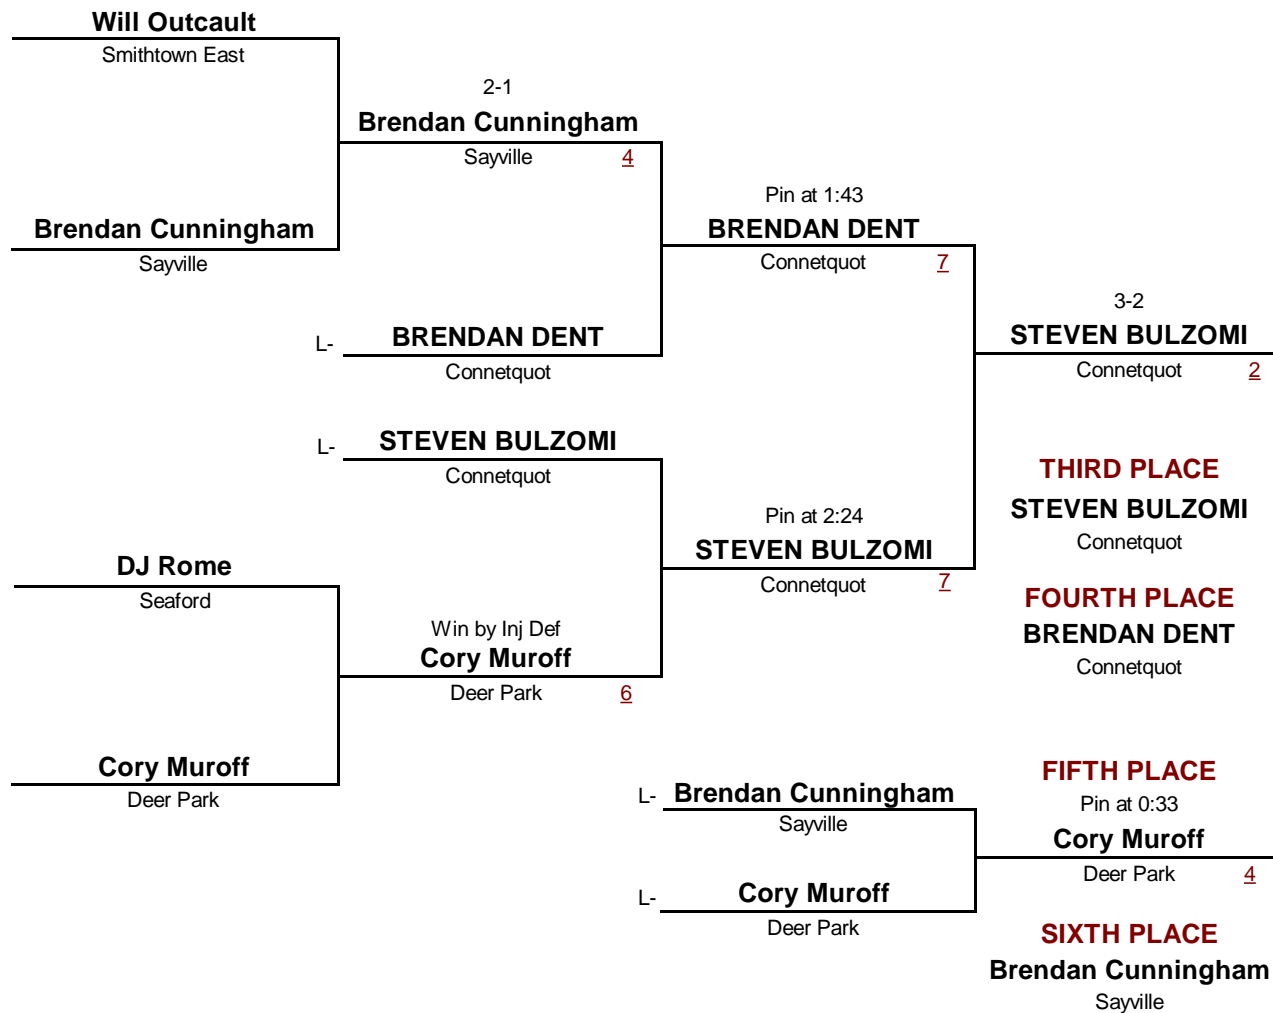

Gray/Fitzgerald Holiday Tournament

December 11, 2010

Consolation Rounds