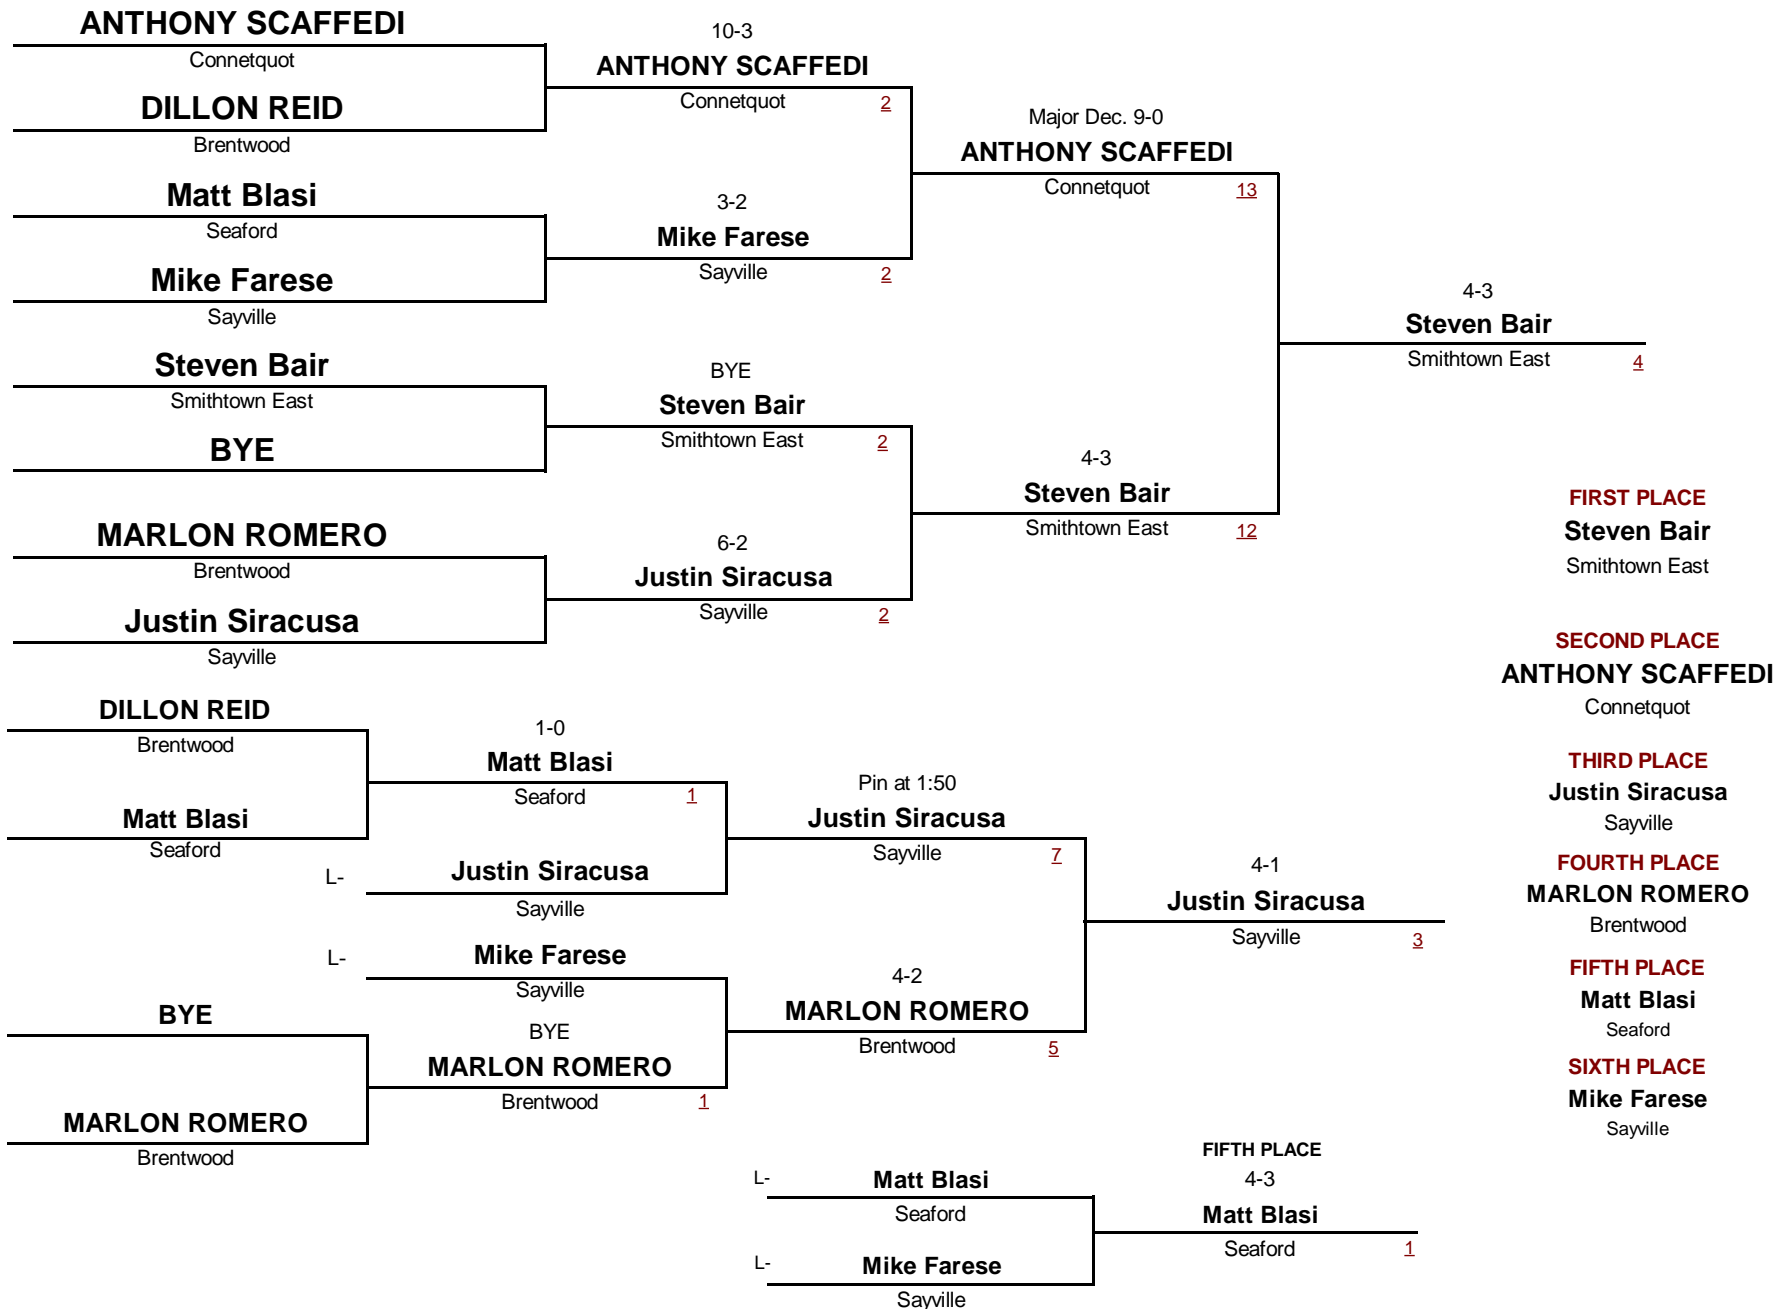

Gray/Fitzgerald Holiday Tournament

December 11, 2010

VARSITY-

DIVISION

112

WEIGHT

Gray/Fitzgerald Holiday Tournament

December 11, 2010