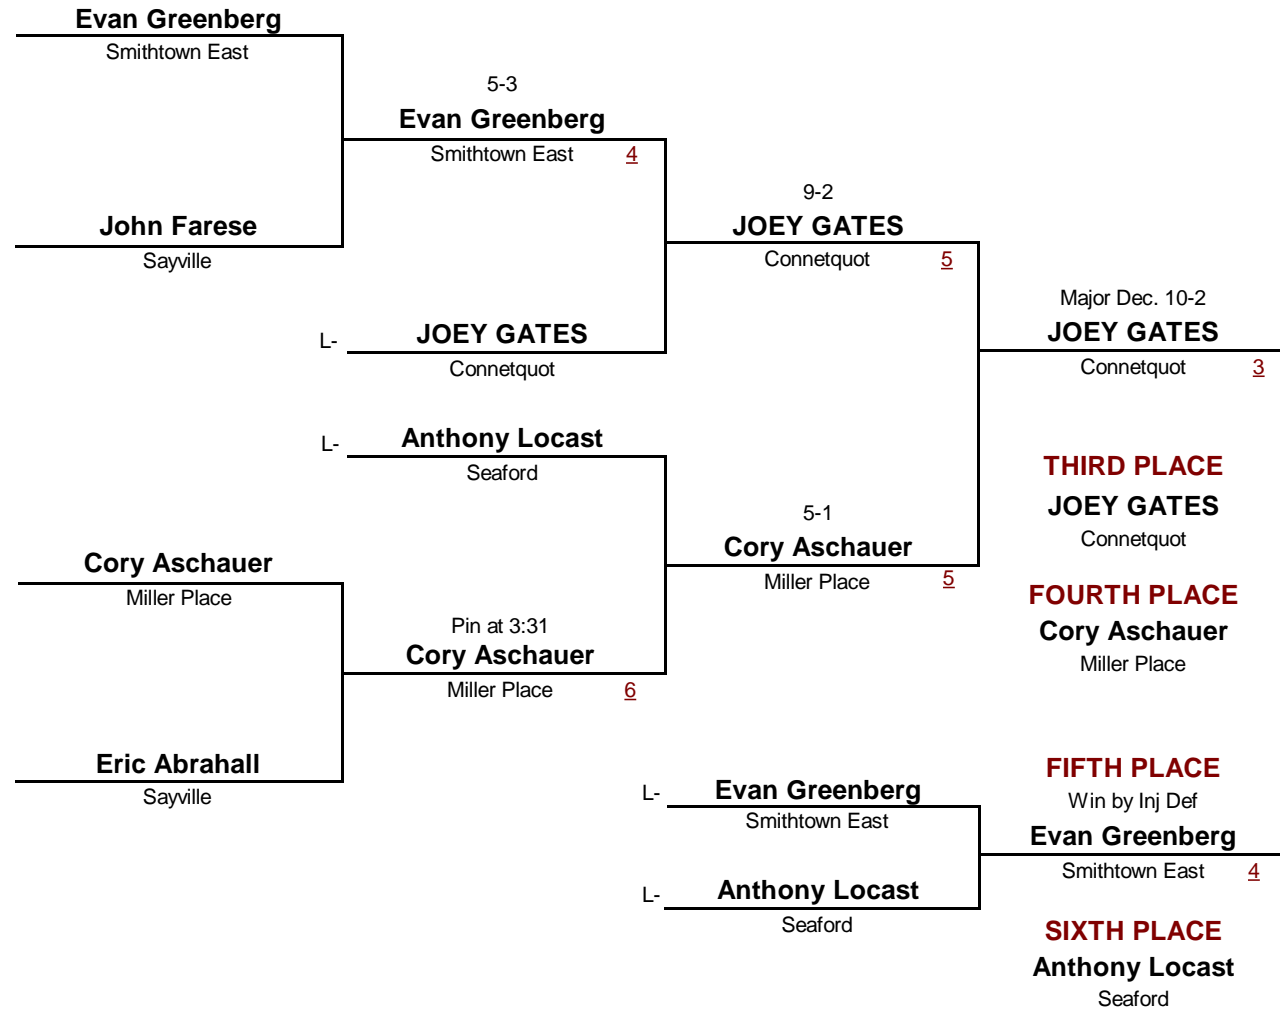

Championship Rounds

VARSIITY-
DIVISION

130
WEIGHT

Gray/Fitzgerald Holiday Tournament

December 11, 2010

Consolation Rounds

VARSITY-

DIVISION