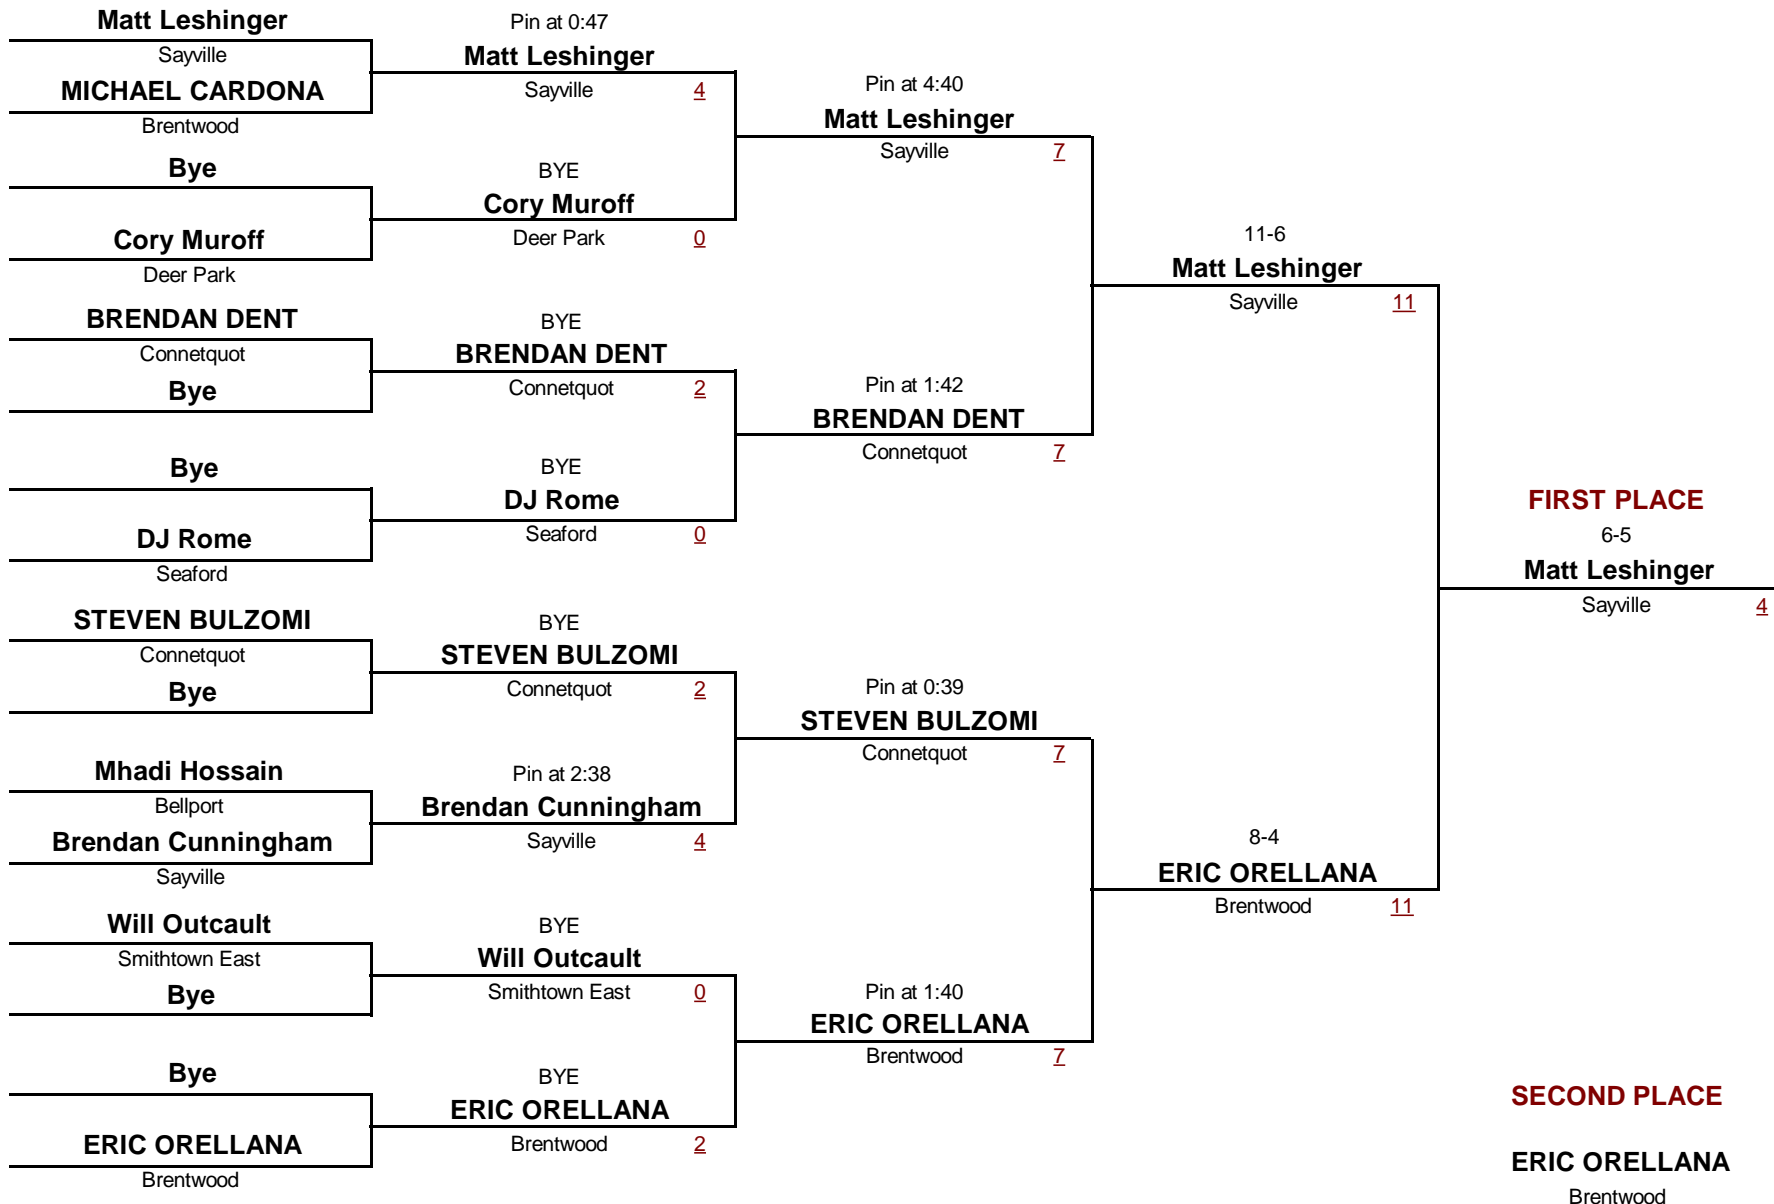

VARSITY-

DIVISION

112

WEIGHT

Gray/Fitzgerald Holiday Tournament

December 11, 2010

Championship Rounds