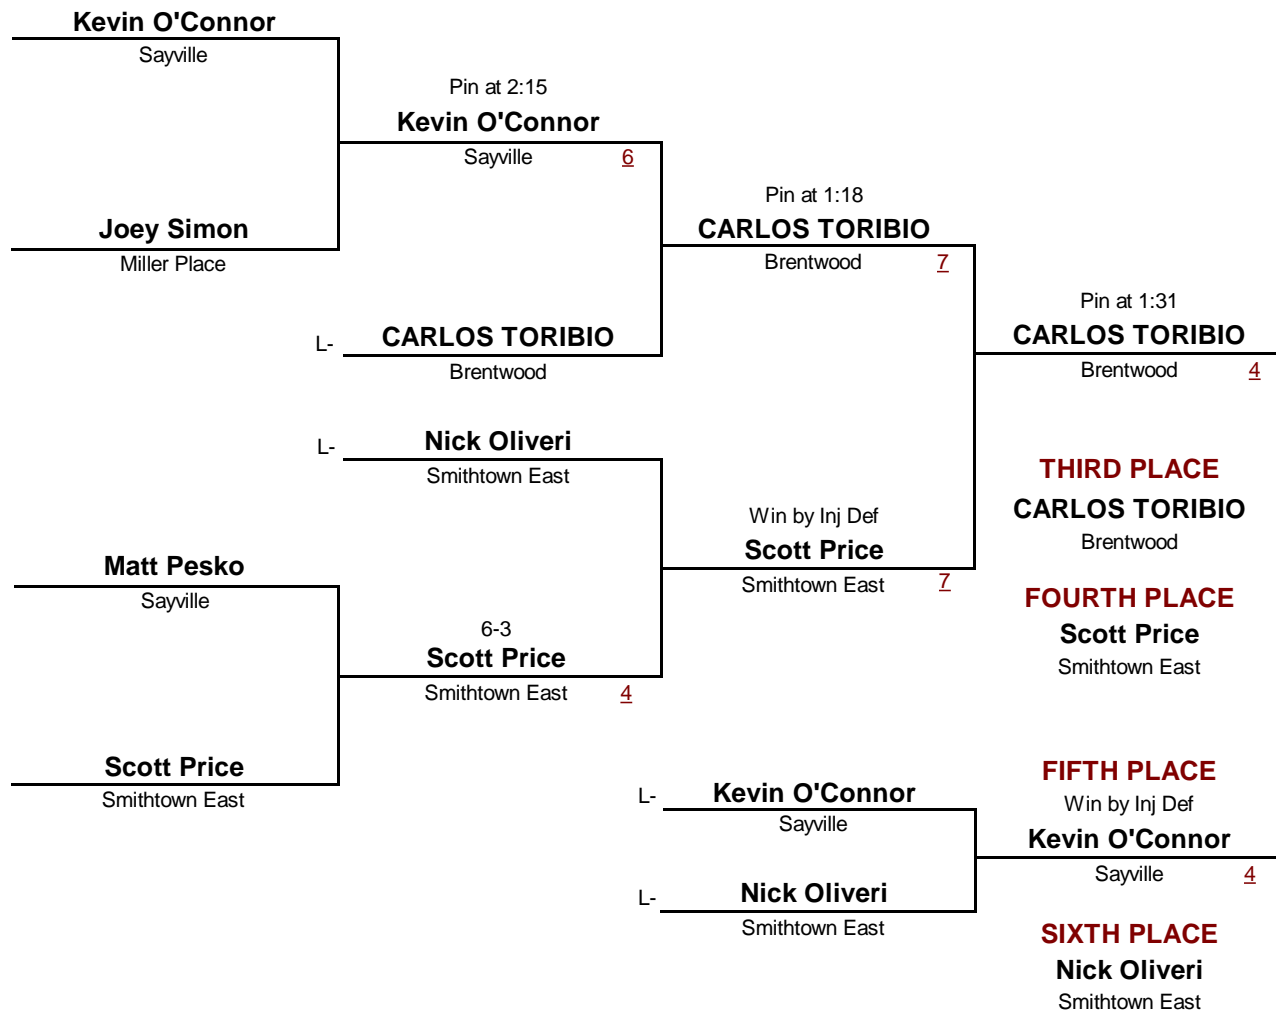

Championship Rounds

VARSITY-
DIVISION

160
WEIGHT

Gray/Fitzgerald Holiday Tournament

December 11, 2010

Consolation Rounds

VARSITY-

DIVISION