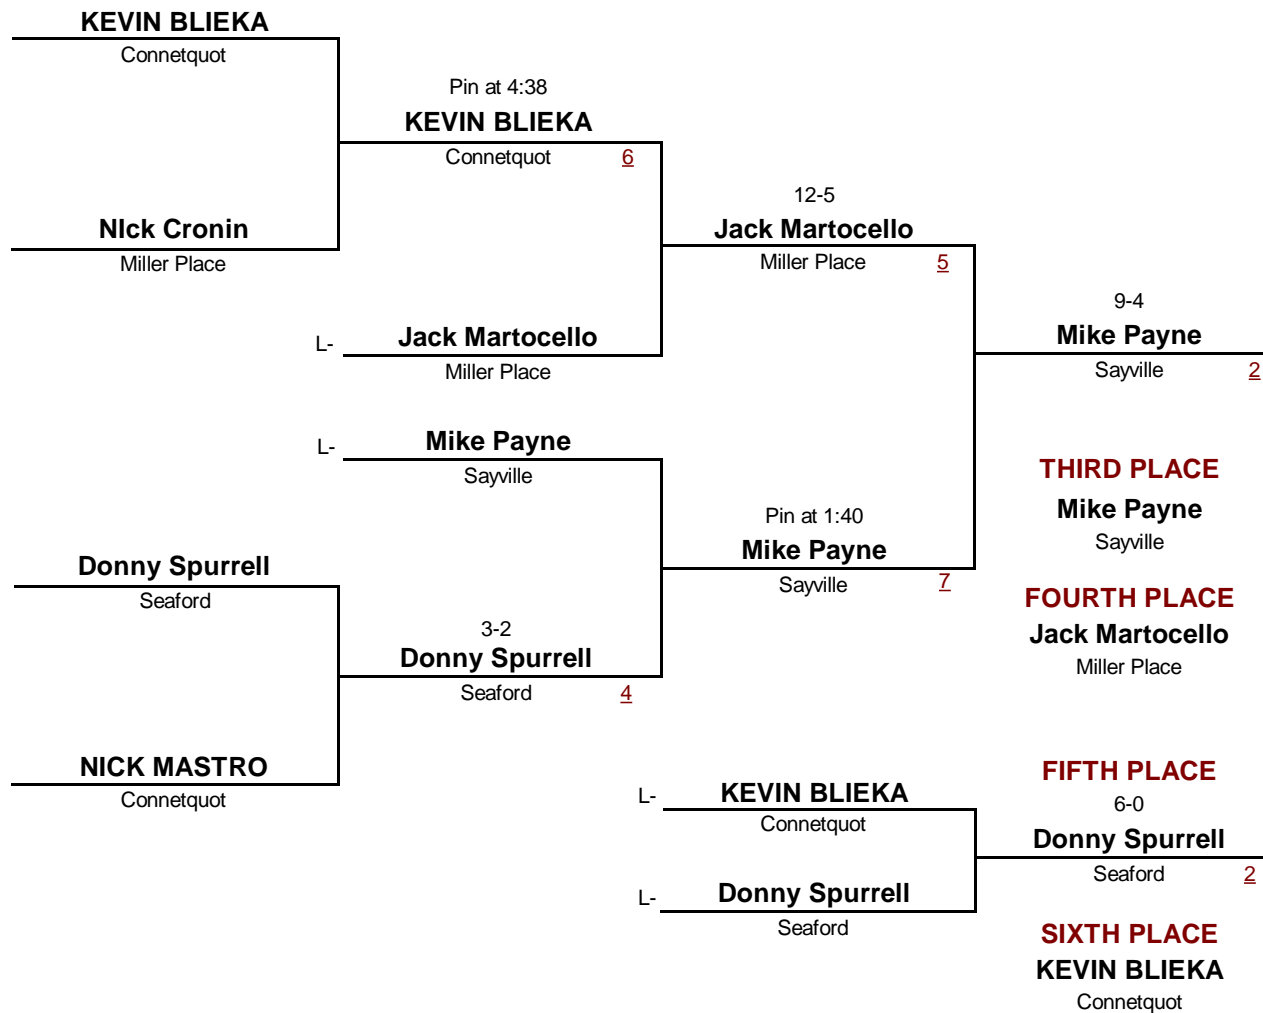

Championship Rounds

VARSIITY-
DIVISION

140
WEIGHT

Gray/Fitzgerald Holiday Tournament

December 11, 2010

Consolation Rounds

VARSITY-

DIVISION