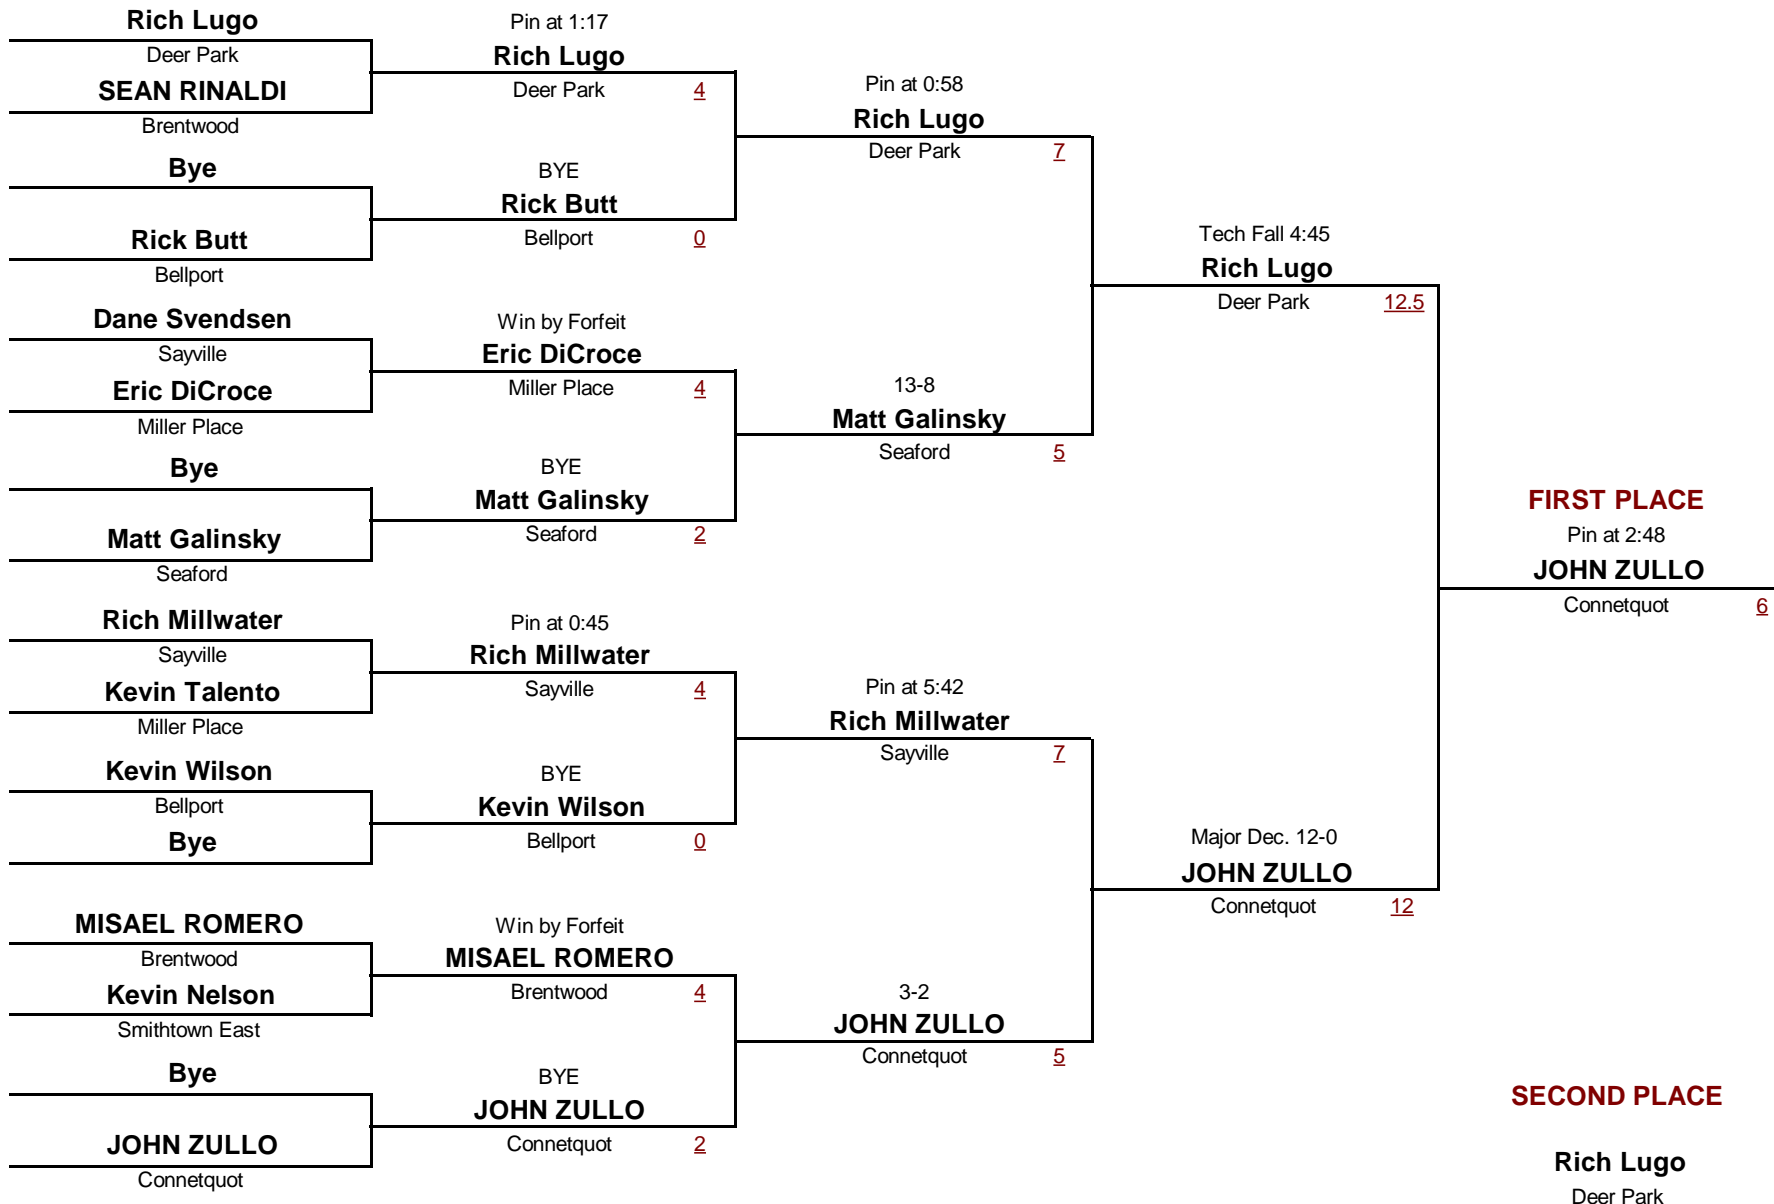

VARSITY-

DIVISION

171

WEIGHT

Gray/Fitzgerald Holiday Tournament

December 11, 2010

Championship Rounds