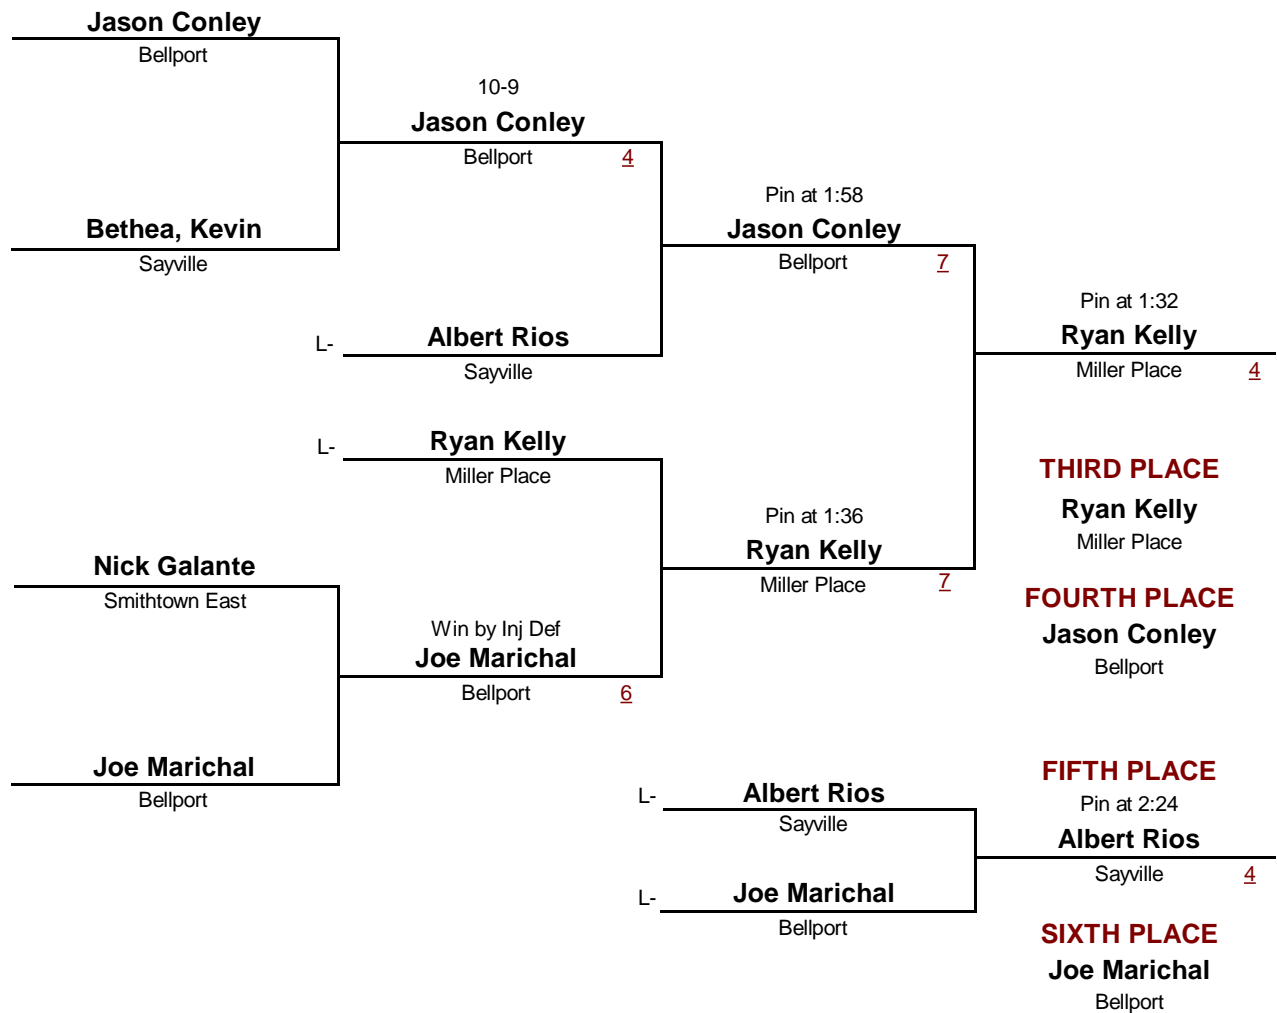

Gray/Fitzgerald Holiday Tournament

December 11, 2010

Championship Rounds

VARSIITY-
DIVISION

215
WEIGHT

Gray/Fitzgerald Holiday Tournament

December 11, 2010

Consolation Rounds