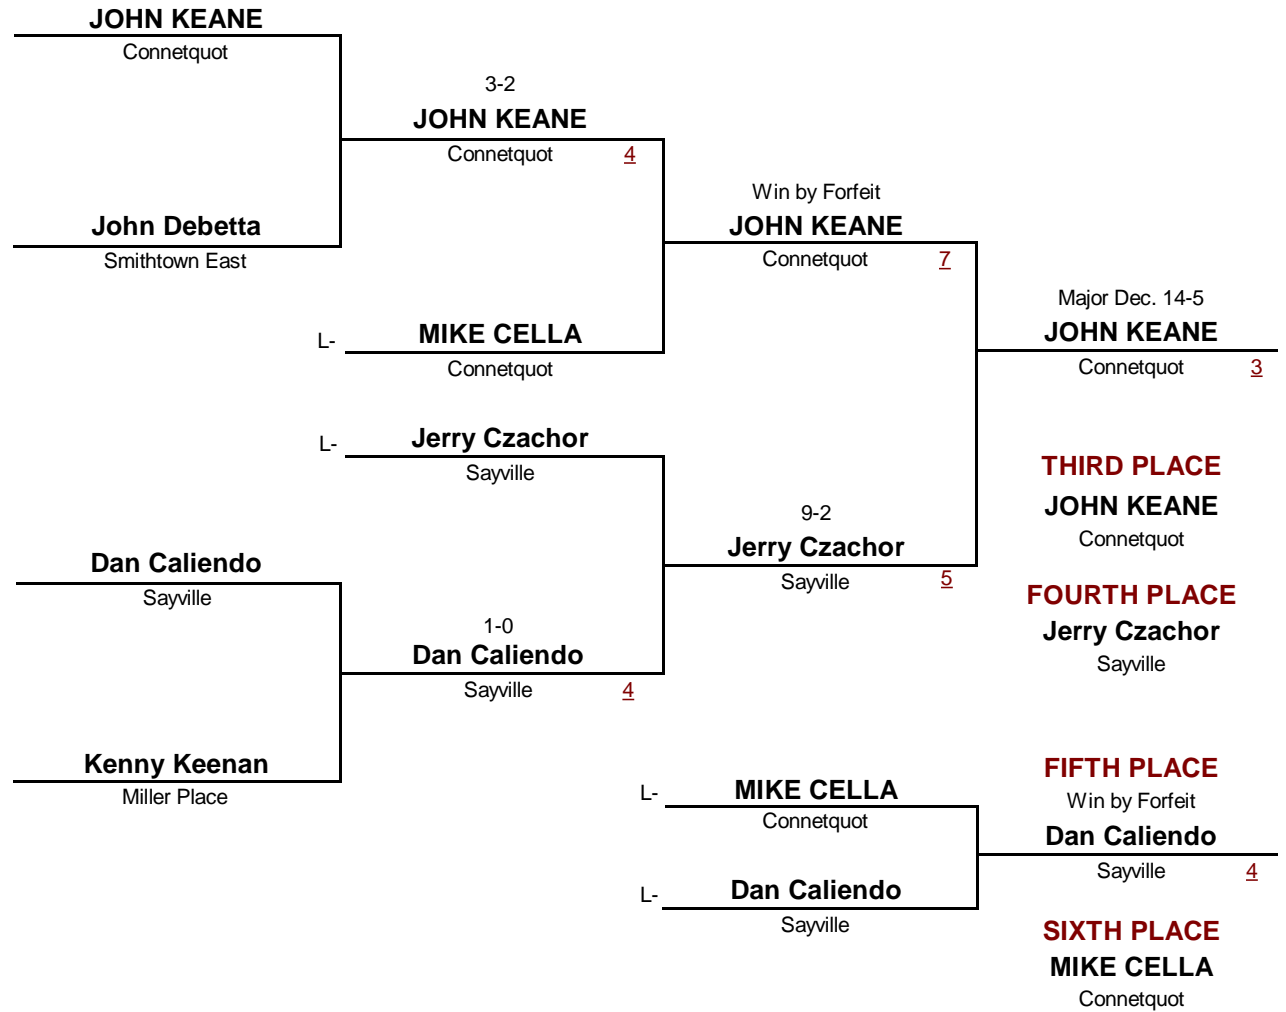

145

WEIGHT

Gray/Fitzgerald Holiday Tournament

December 11, 2010

Championship Rounds

Gray/Fitzgerald Holiday Tournament

December 11, 2010

Consolation Rounds