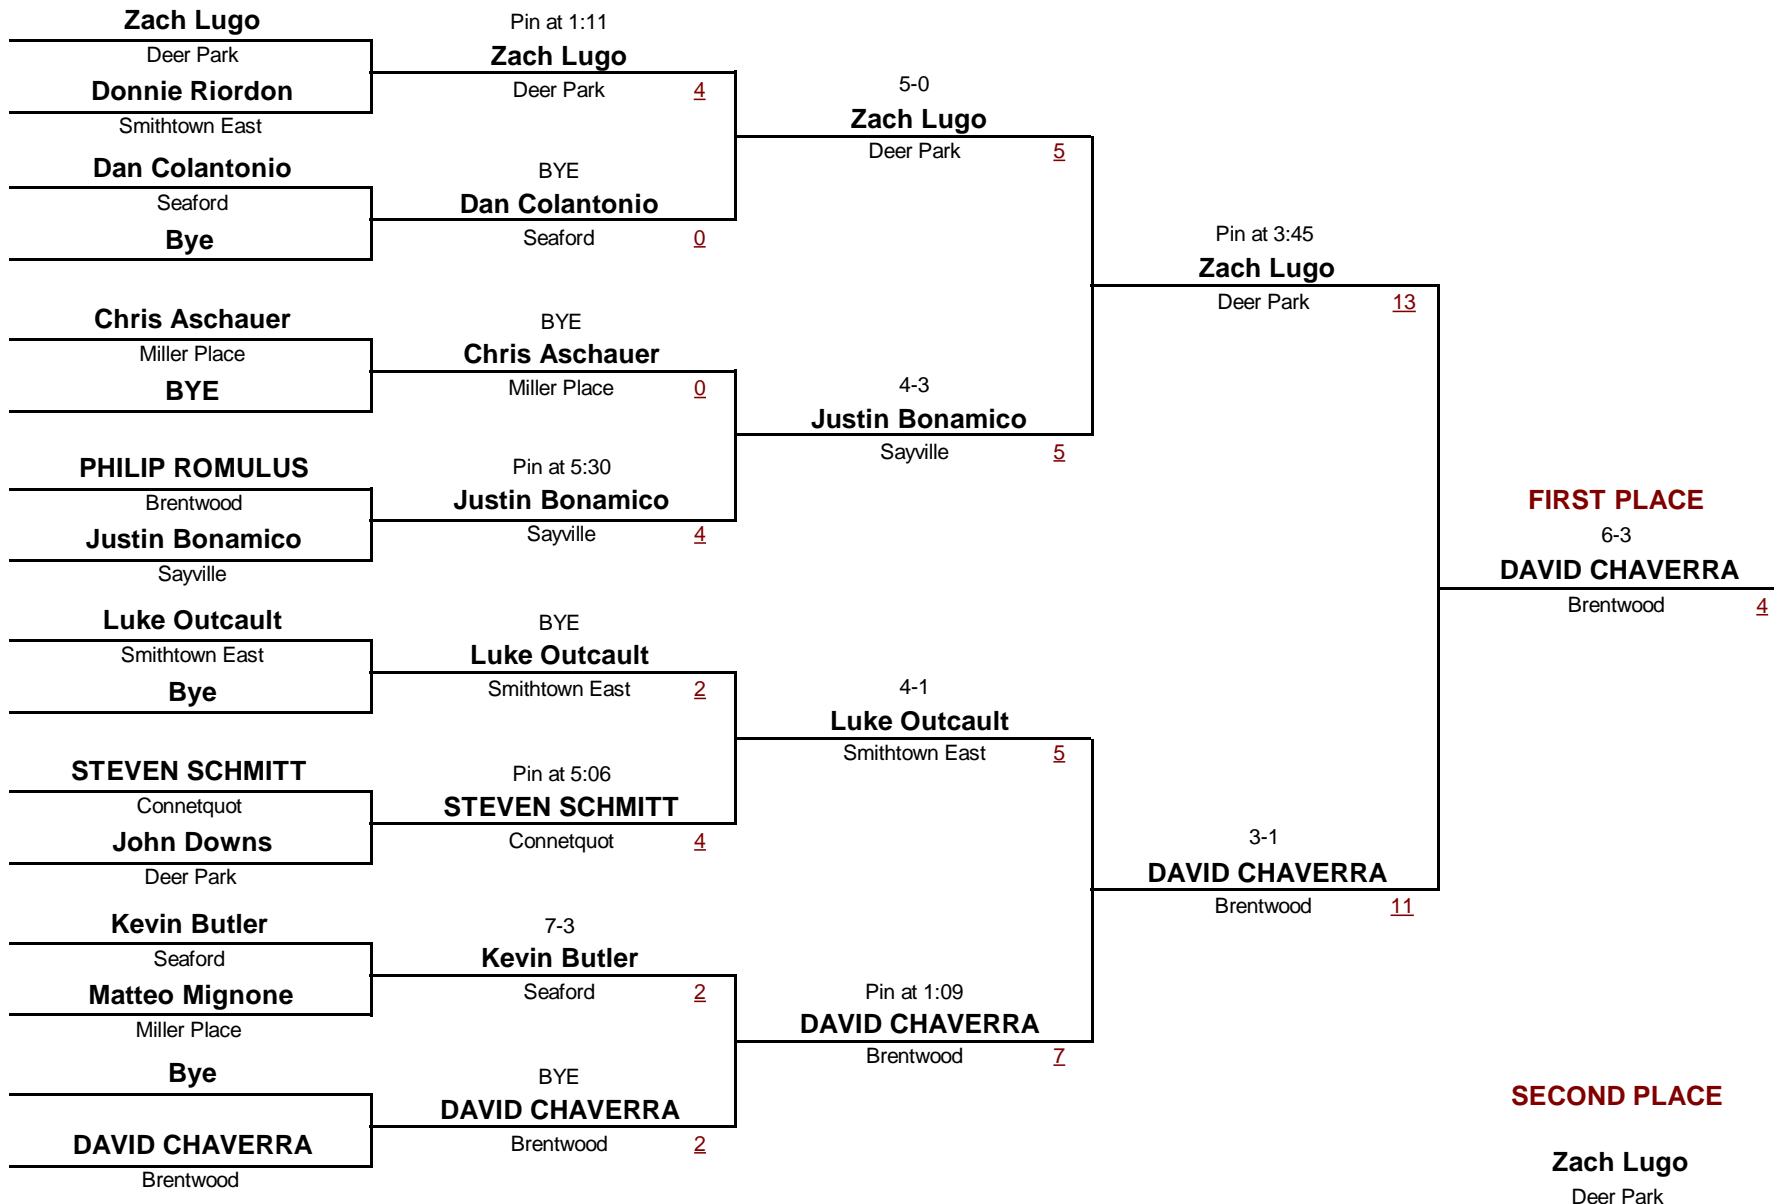

VARSITY-

DIVISION

135

WEIGHT

Gray/Fitzgerald Holiday Tournament

December 11, 2010

Championship Rounds