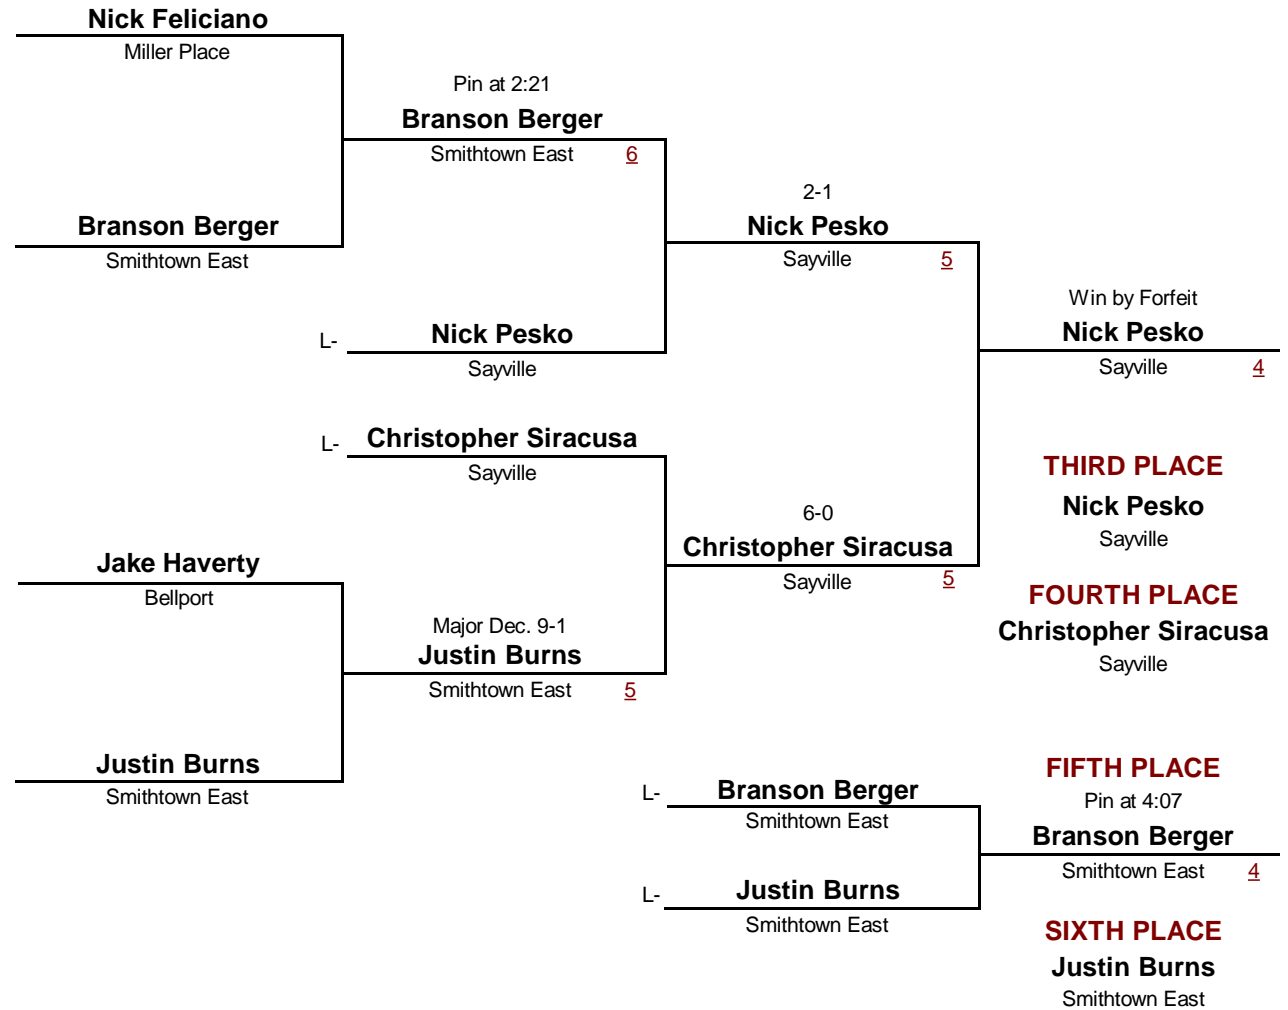

Gray/Fitzgerald Holiday Tournament

December 11, 2010

Consolation Rounds