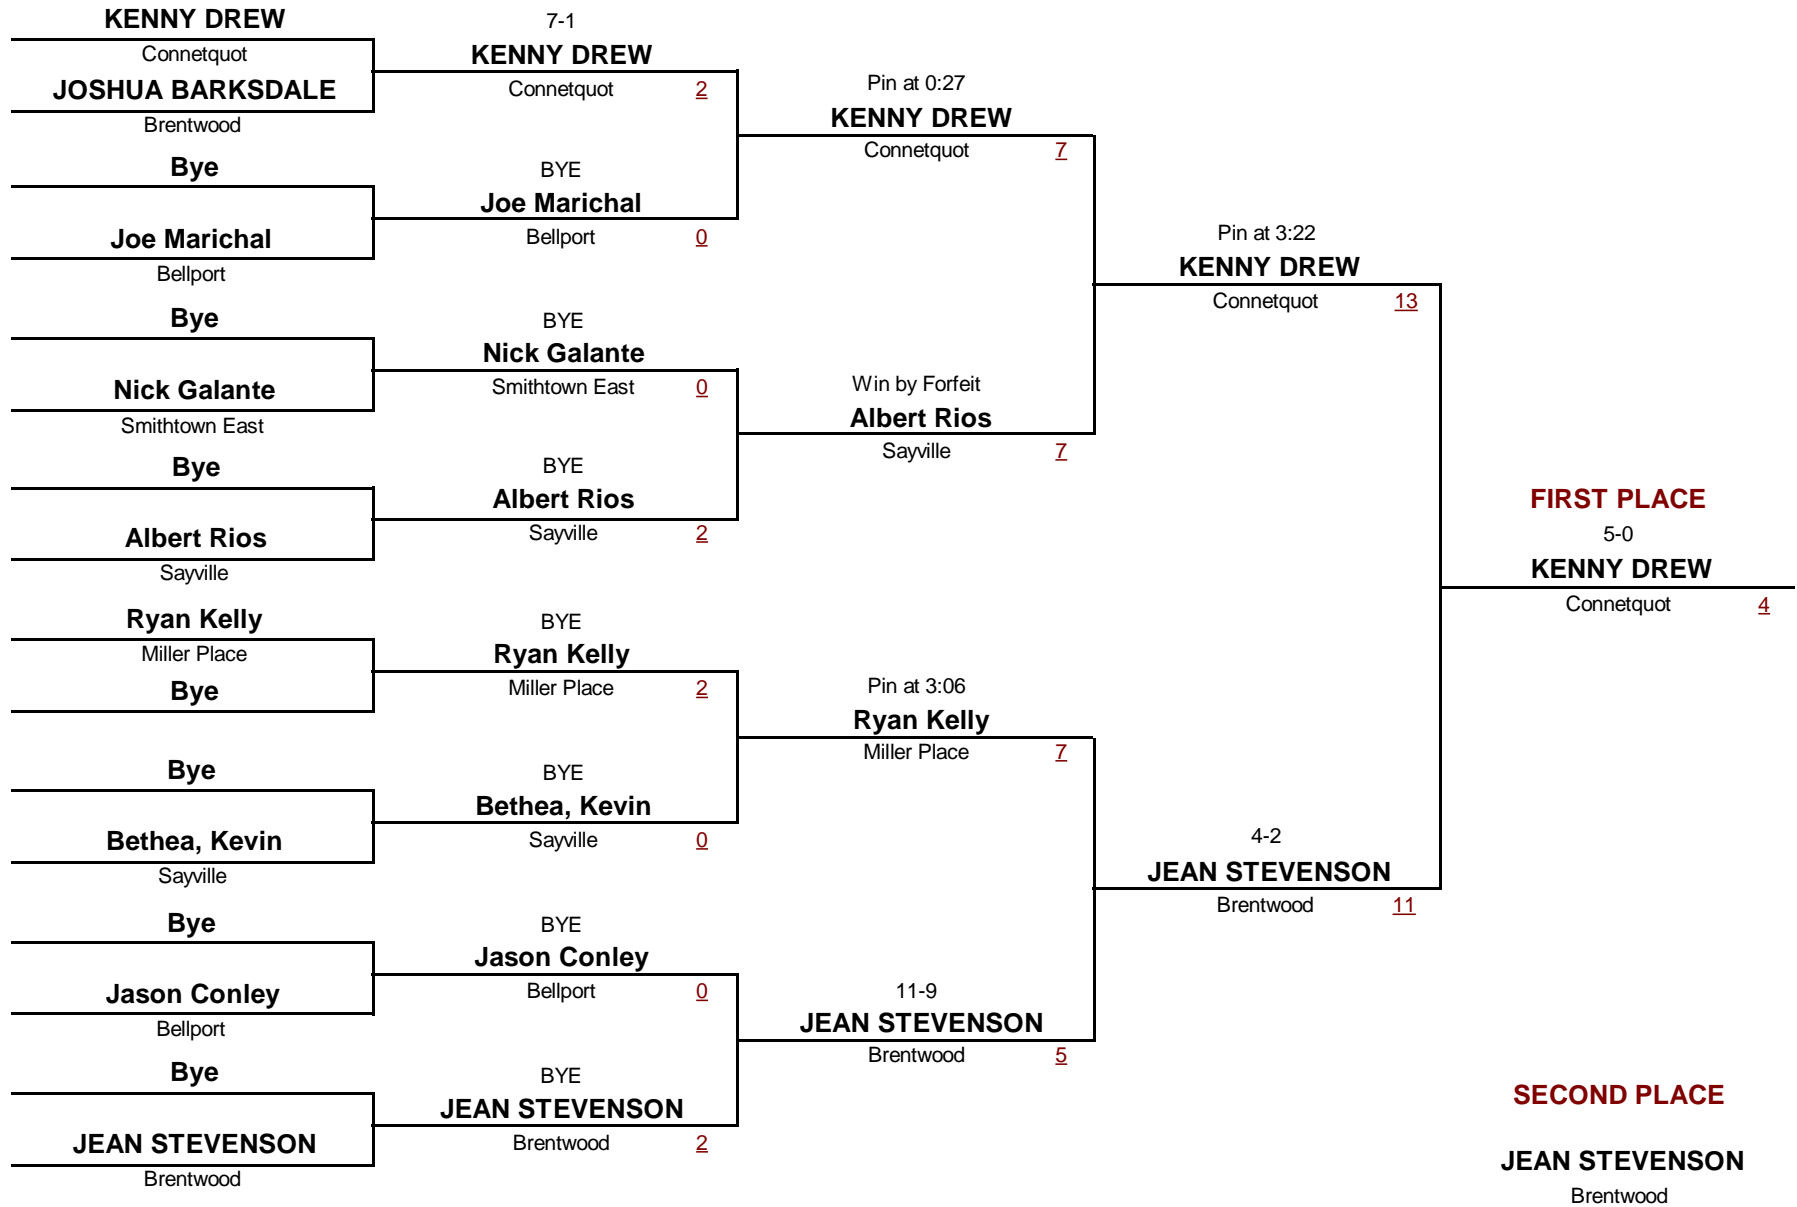

VARSITY-
DIVISION

215
WEIGHT

Gray/Fitzgerald Holiday Tournament

December 11, 2010

Championship Rounds