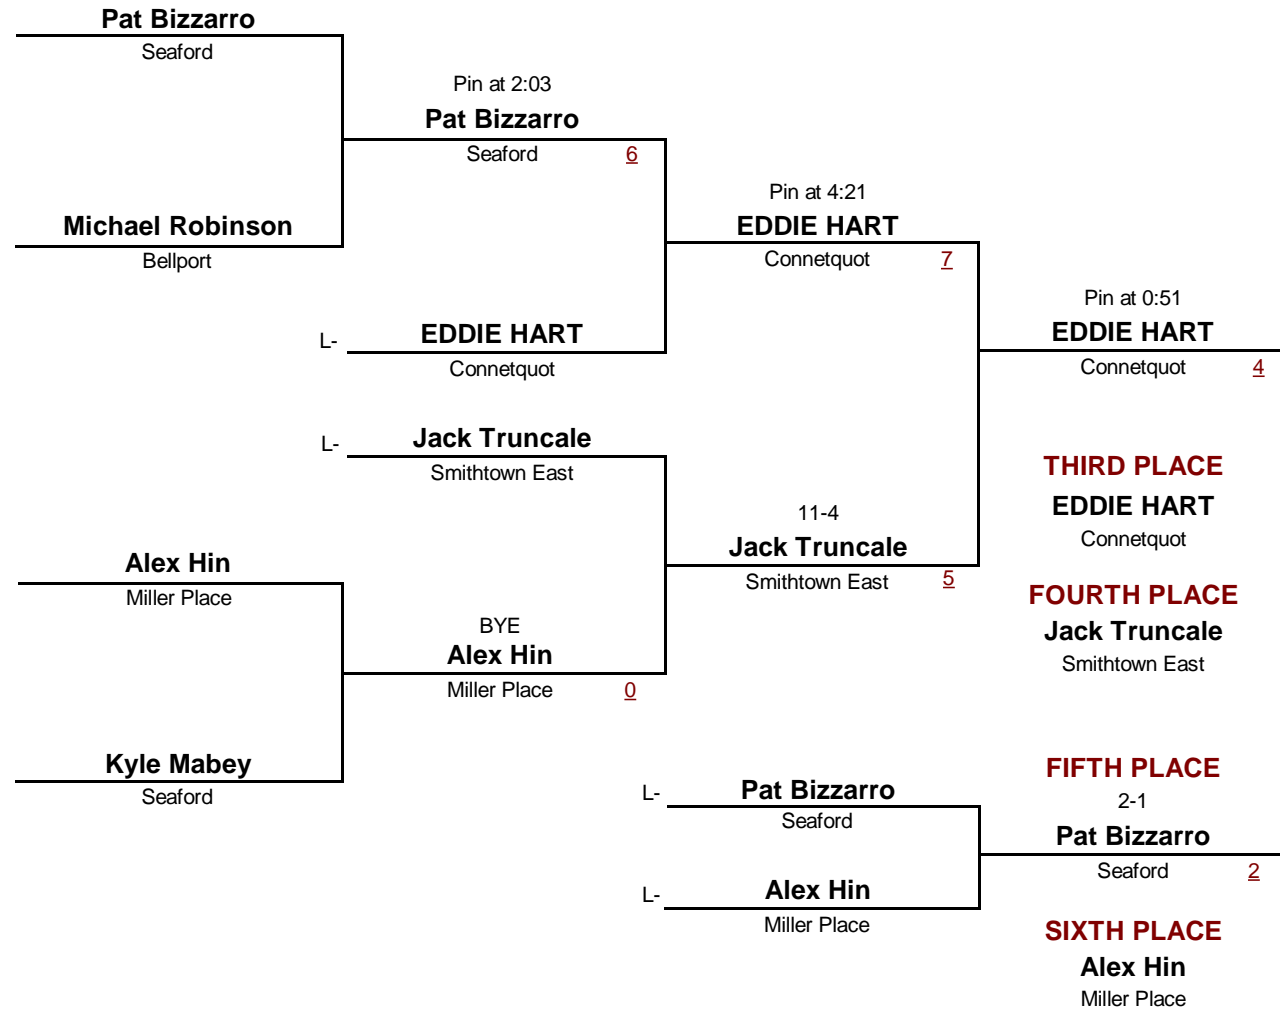

VARSIITY-
DIVISION

96
WEIGHT

Gray/Fitzgerald Holiday Tournament

December 11, 2010

Consolation Rounds