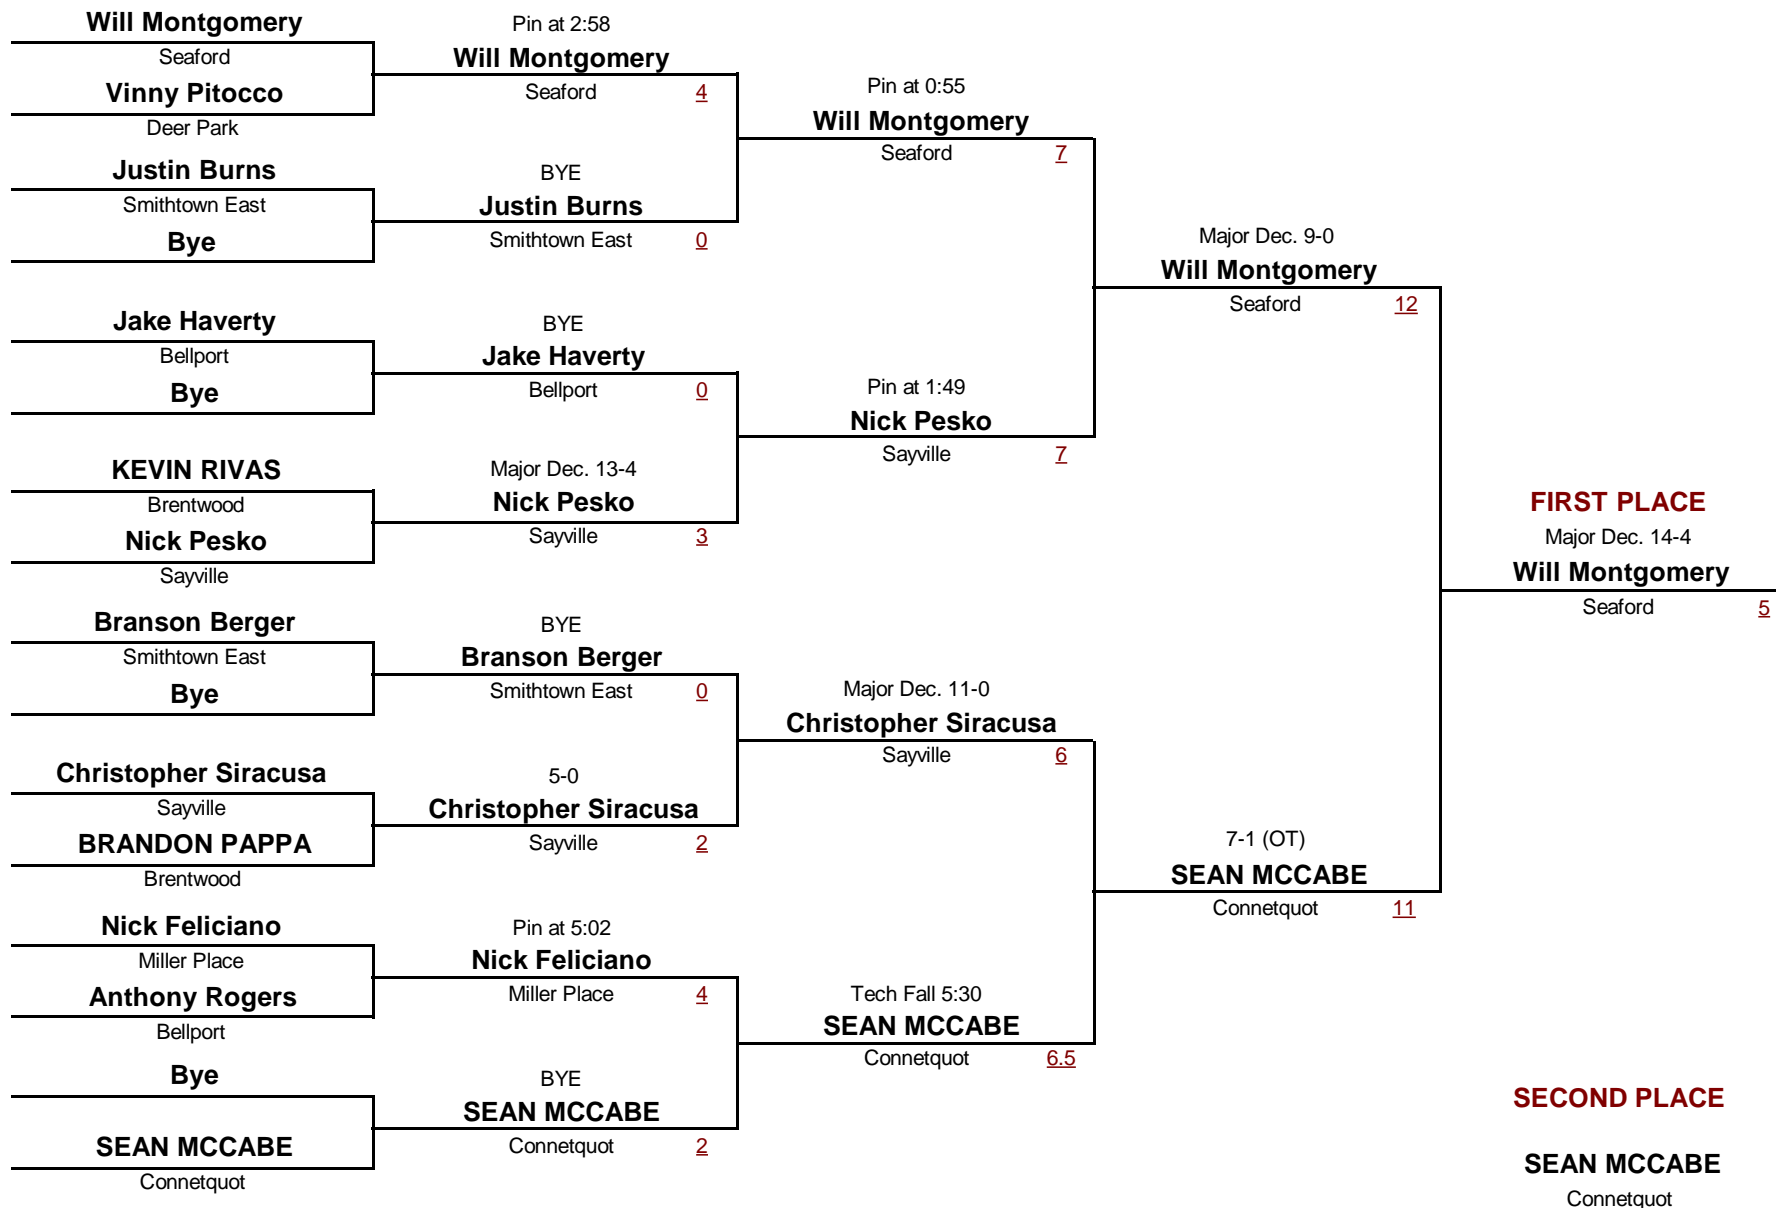

VARSITY-

DIVISION

119

WEIGHT

Gray/Fitzgerald Holiday Tournament

December 11, 2010

Championship Rounds