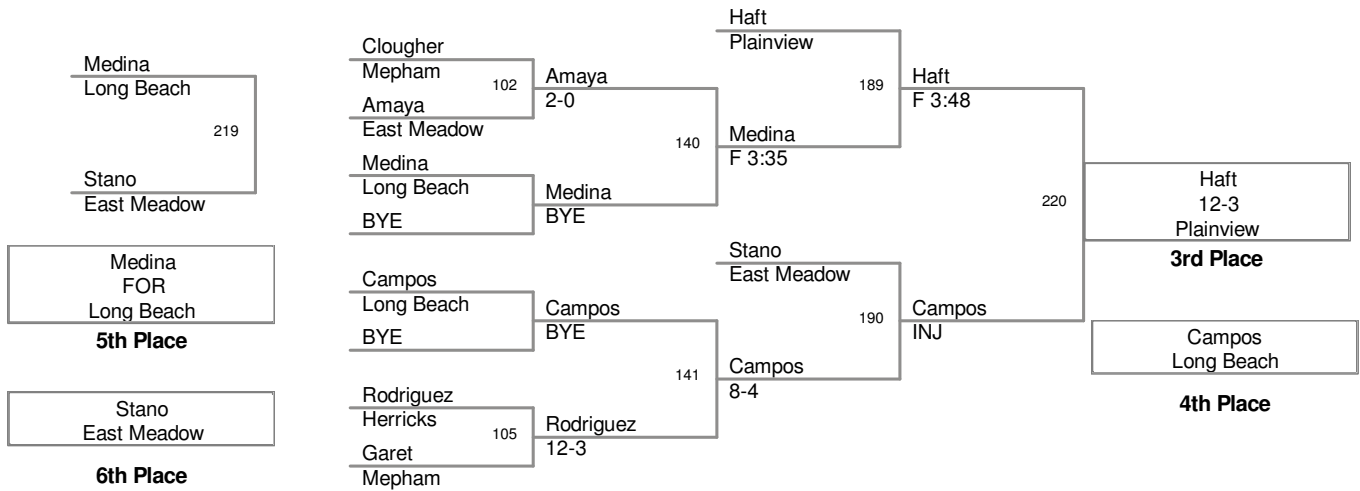

2011 QUALIFIER AT LONG BEACH

96 Lbs

2011 QUALIFIER AT LONG BEACH

103 Lbs

2011 QUALIFIER AT LONG BEACH

112 Lbs

2011 QUALIFIER AT LONG BEACH

119 Lbs