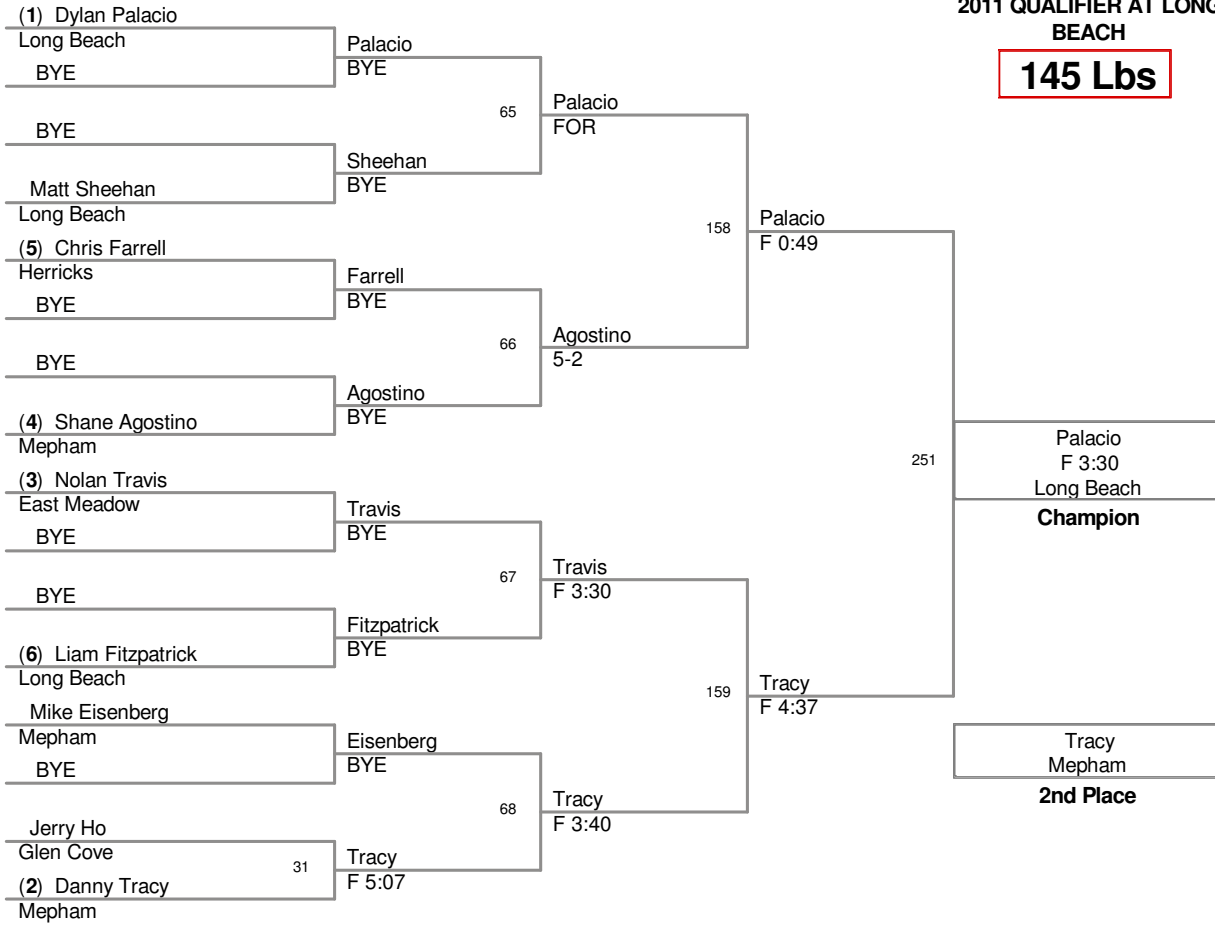

2011 QUALIFIER AT LONG BEACH

145 Lbs