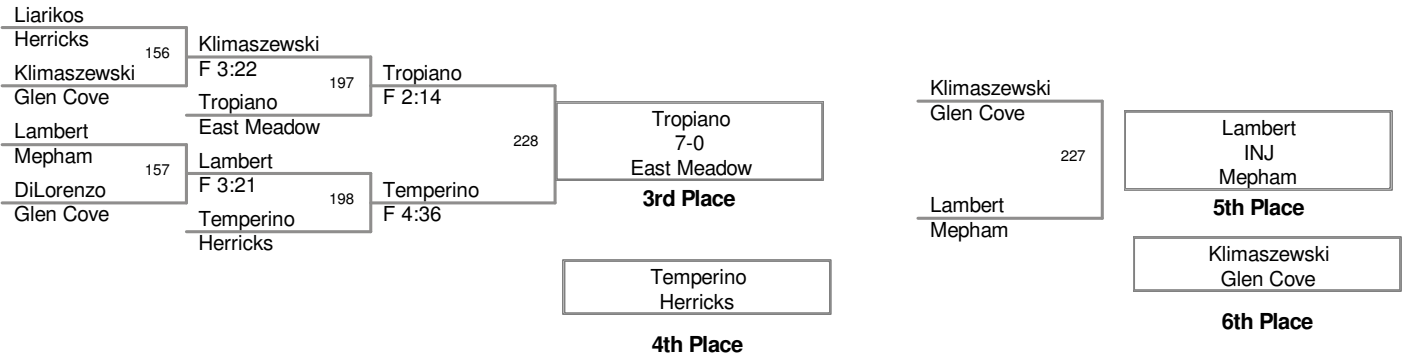

2011 QUALIFIER AT LONG BEACH

125 Lbs

2011 QUALIFIER AT LONG BEACH

130 Lbs

2011 QUALIFIER AT LONG BEACH

135 Lbs

2011 QUALIFIER AT LONG BEACH

140 Lbs