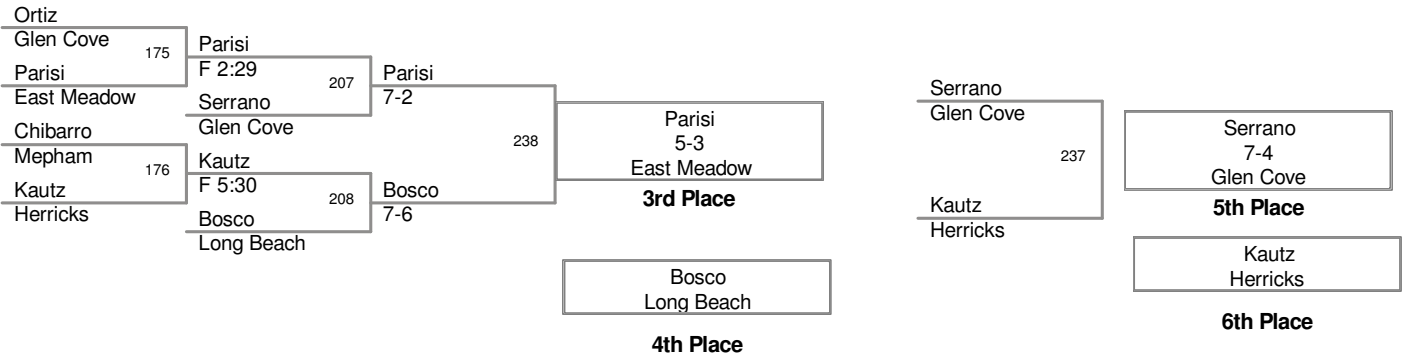

2011 QUALIFIER AT LONG BEACH

189 Lbs