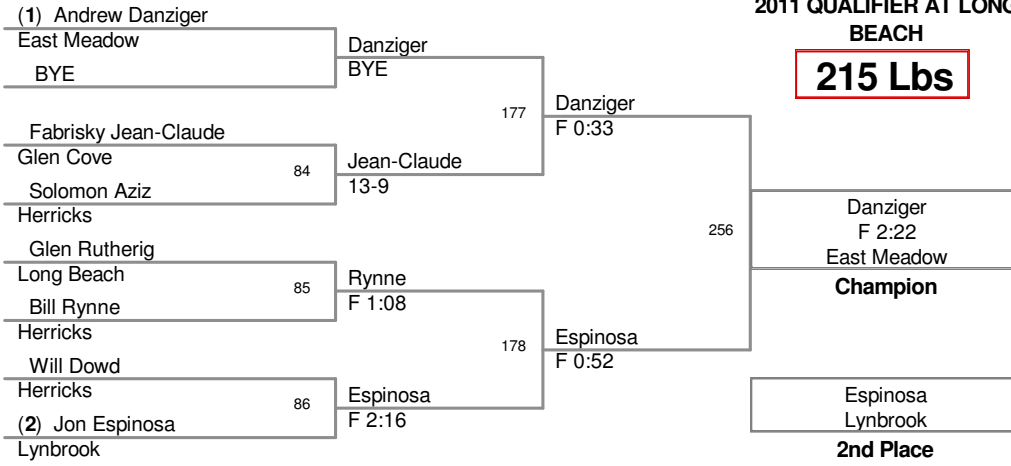

2011 QUALIFIER AT LONG BEACH

215 Lbs