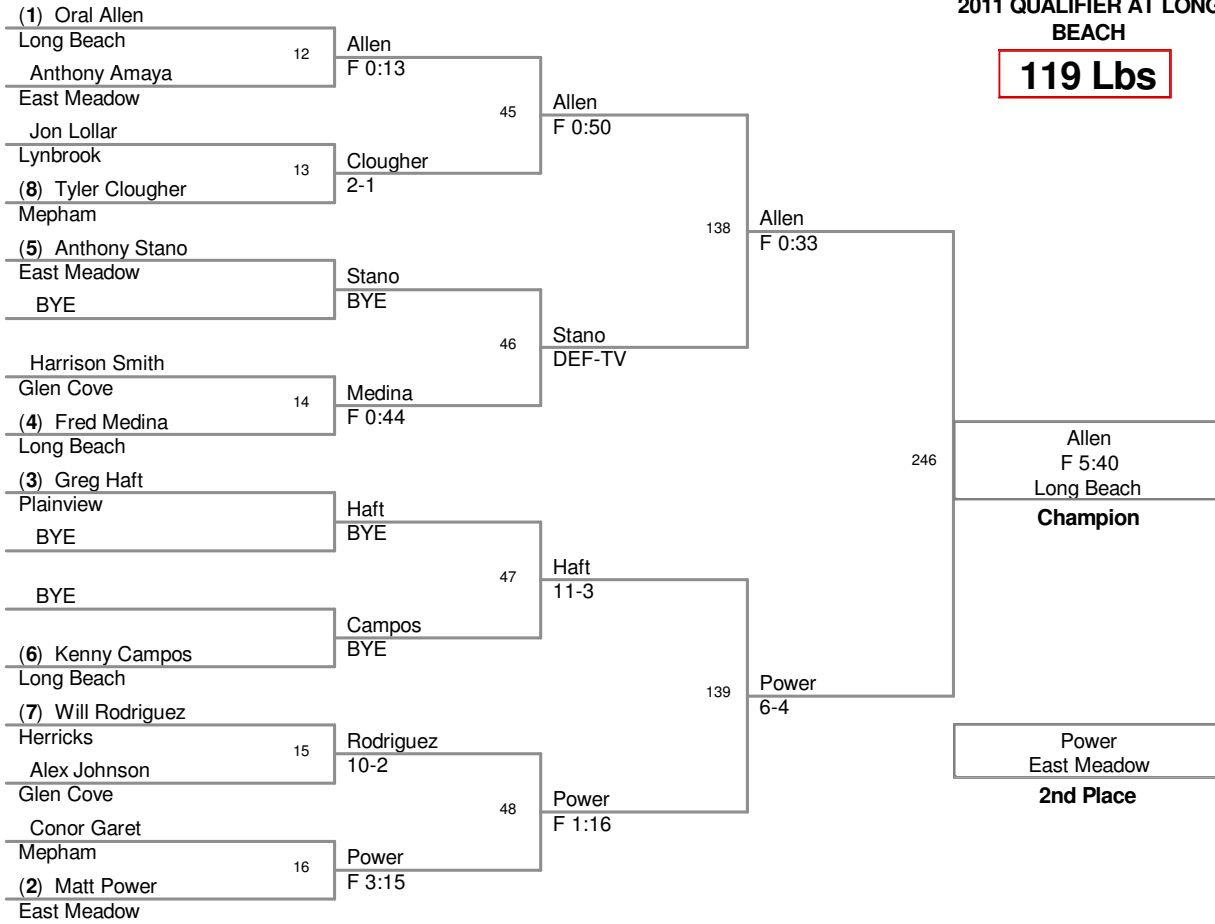

2011 QUALIFIER AT LONG BEACH

96 Lbs

2011 QUALIFIER AT LONG BEACH

103 Lbs

2011 QUALIFIER AT LONG BEACH

112 Lbs

2011 QUALIFIER AT LONG BEACH

119 Lbs