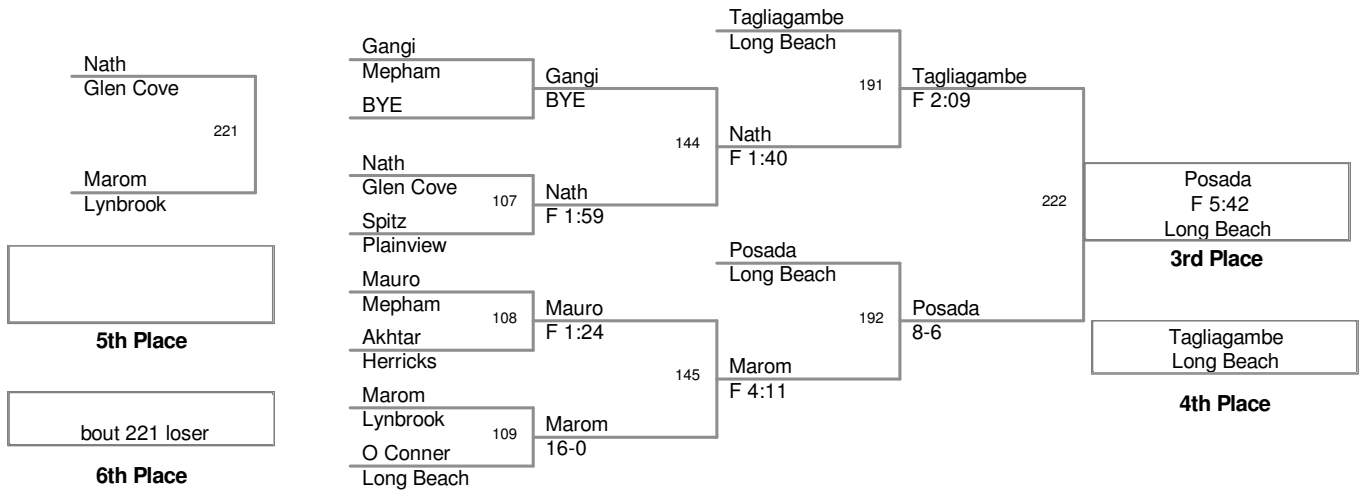

2011 QUALIFIER AT LONG BEACH

125 Lbs