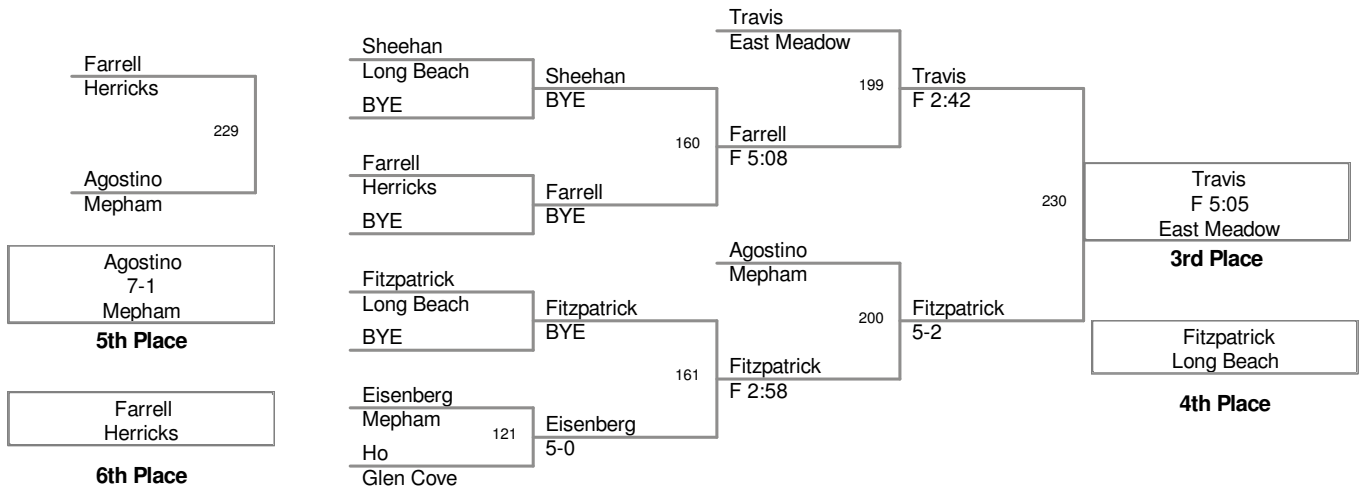

2011 QUALIFIER AT LONG BEACH

145 Lbs