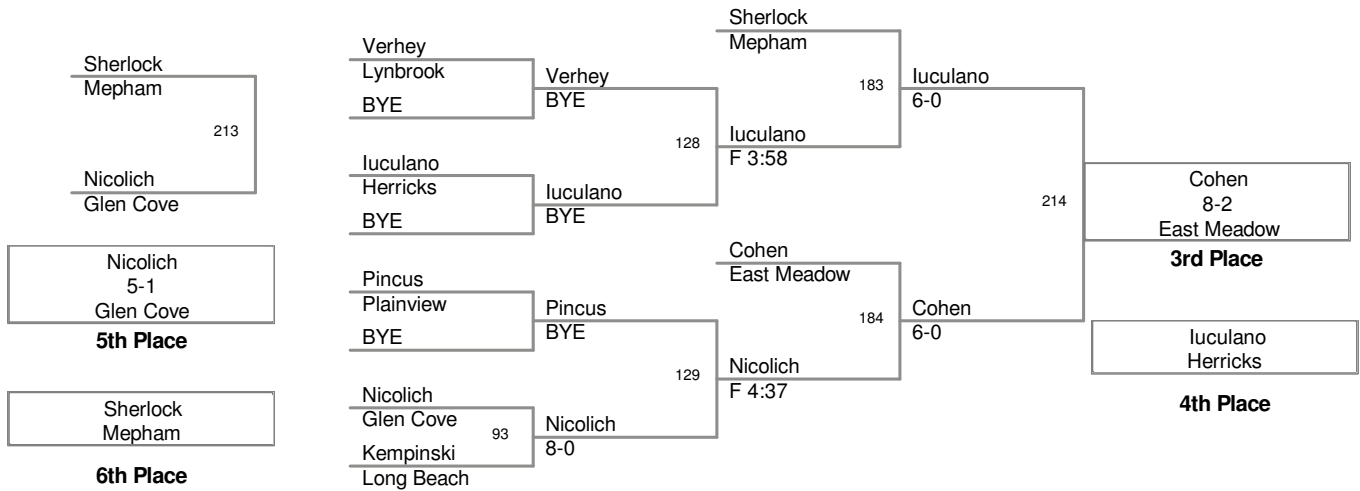

2011 QUALIFIER AT LONG BEACH

96 Lbs

2011 QUALIFIER AT LONG BEACH

103 Lbs

2011 QUALIFIER AT LONG BEACH

112 Lbs

2011 QUALIFIER AT LONG BEACH

119 Lbs