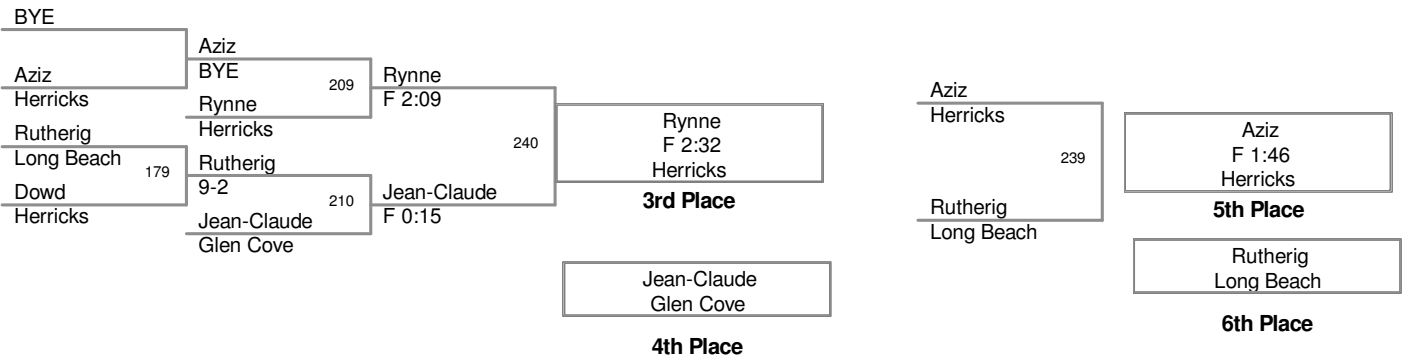

2011 QUALIFIER AT LONG BEACH

215 Lbs