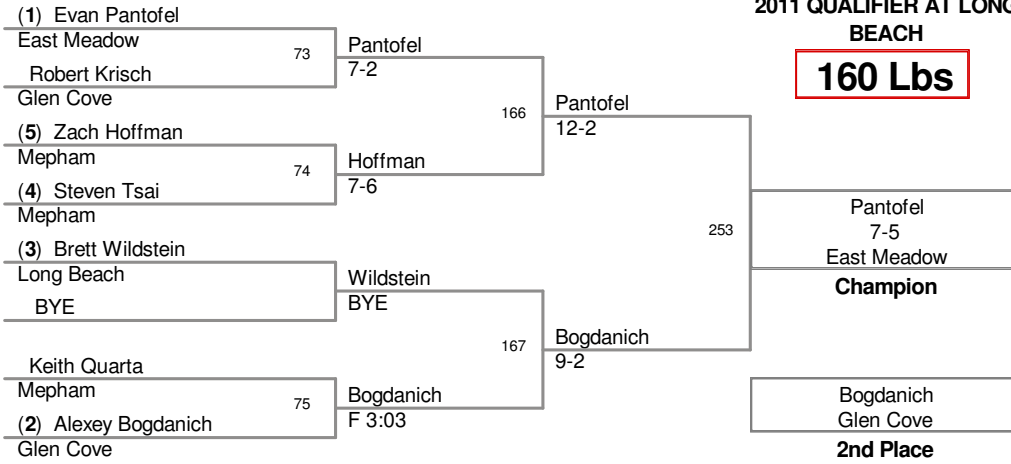

2011 QUALIFIER AT LONG BEACH

145 Lbs

2011 QUALIFIER AT LONG BEACH

152 Lbs

2011 QUALIFIER AT LONG BEACH

160 Lbs

2011 QUALIFIER AT LONG BEACH

171 Lbs