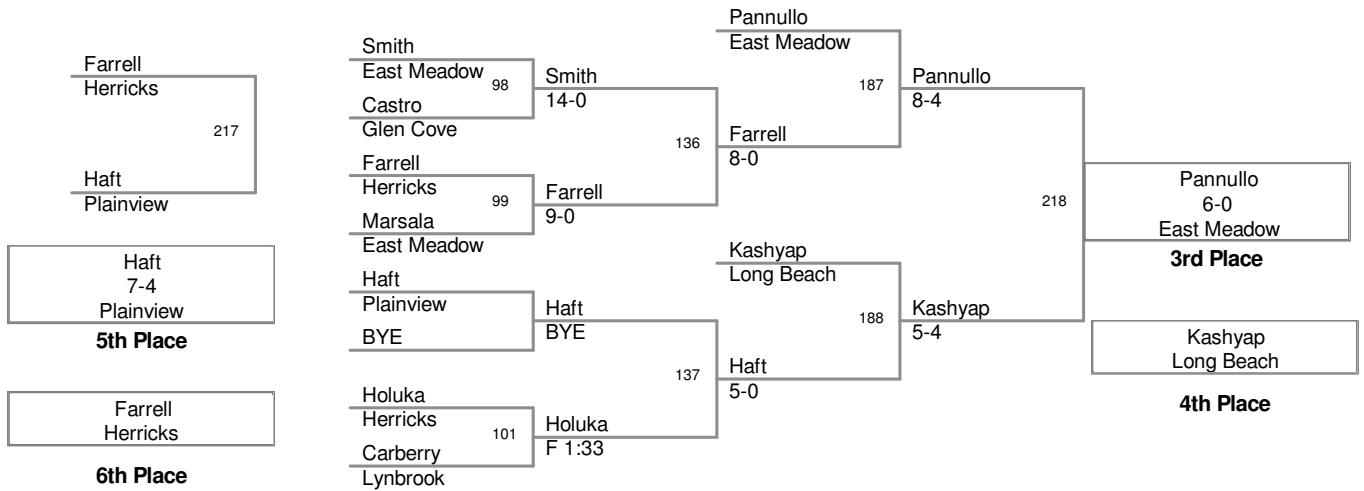

2011 QUALIFIER AT LONG BEACH

96 Lbs

2011 QUALIFIER AT LONG BEACH

103 Lbs

2011 QUALIFIER AT LONG BEACH

112 Lbs

2011 QUALIFIER AT LONG BEACH

119 Lbs