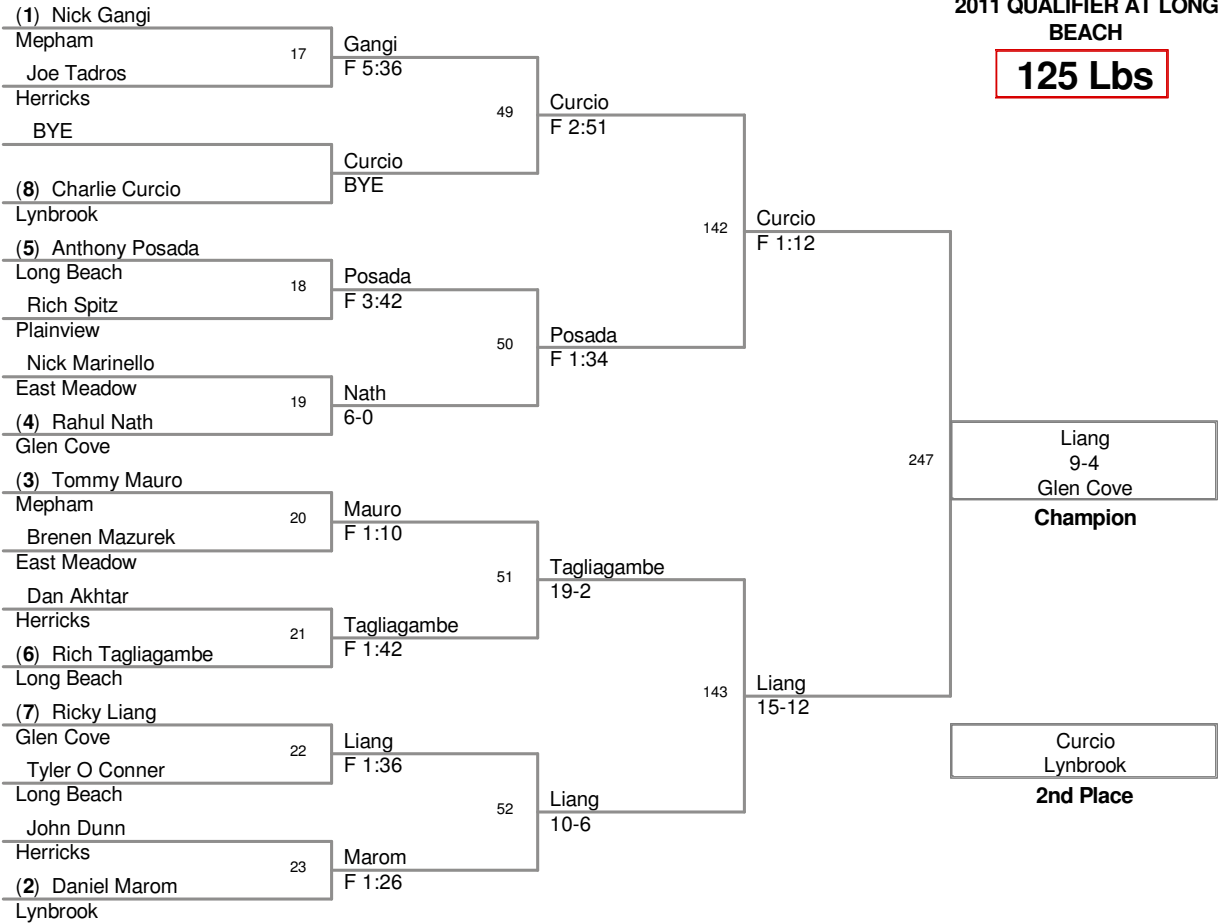

2011 QUALIFIER AT LONG BEACH

125 Lbs