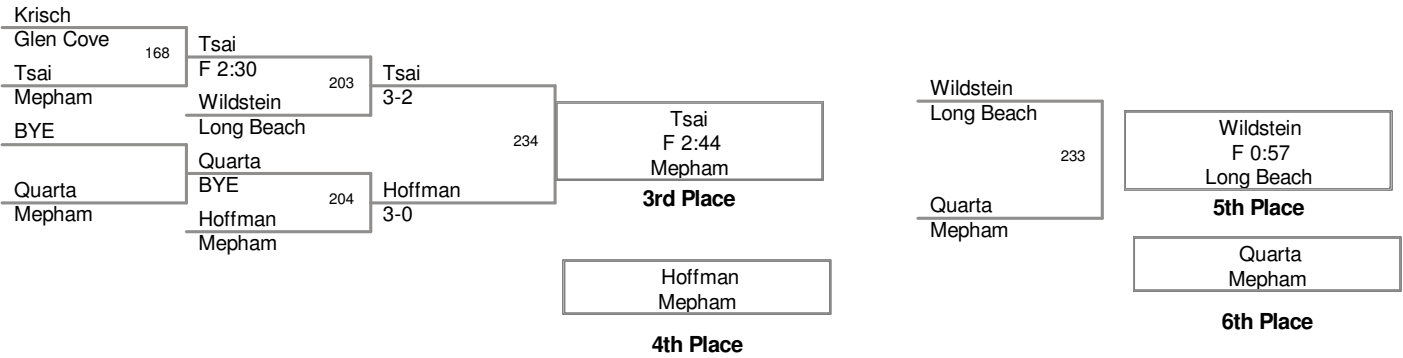

2011 QUALIFIER AT LONG BEACH

145 Lbs

2011 QUALIFIER AT LONG BEACH

152 Lbs

2011 QUALIFIER AT LONG BEACH

160 Lbs

2011 QUALIFIER AT LONG BEACH

171 Lbs