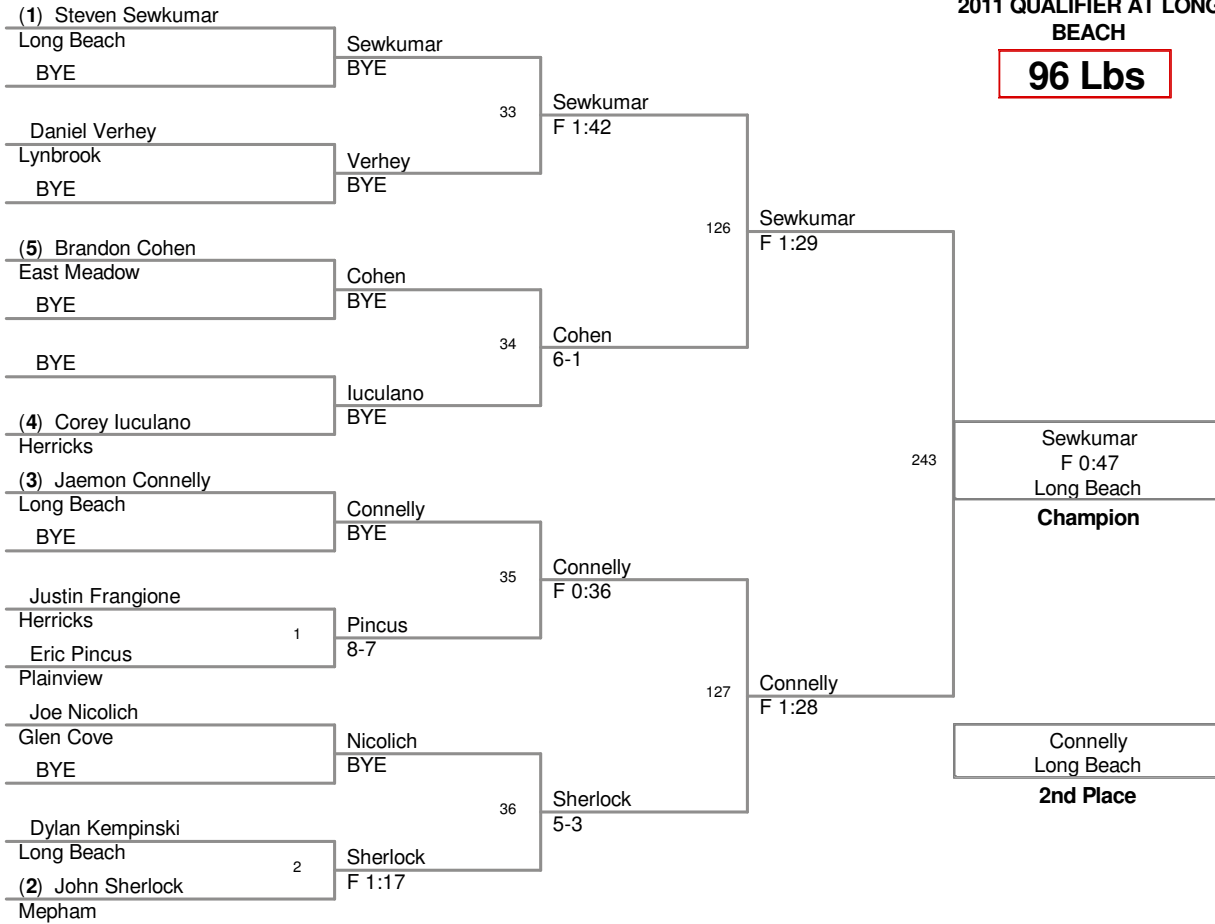

2011 QUALIFIER AT LONG BEACH

96 Lbs

2011 QUALIFIER AT LONG BEACH

103 Lbs

2011 QUALIFIER AT LONG BEACH

112 Lbs

2011 QUALIFIER AT LONG BEACH

119 Lbs