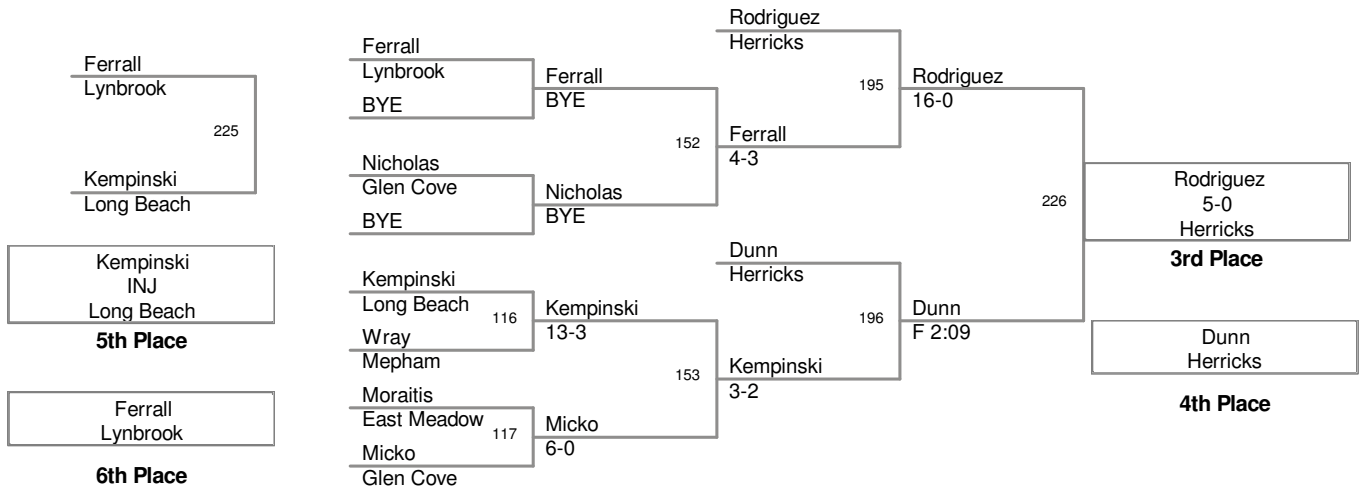

2011 QUALIFIER AT LONG BEACH

125 Lbs

2011 QUALIFIER AT LONG BEACH

130 Lbs

2011 QUALIFIER AT LONG BEACH

135 Lbs

2011 QUALIFIER AT LONG BEACH

140 Lbs