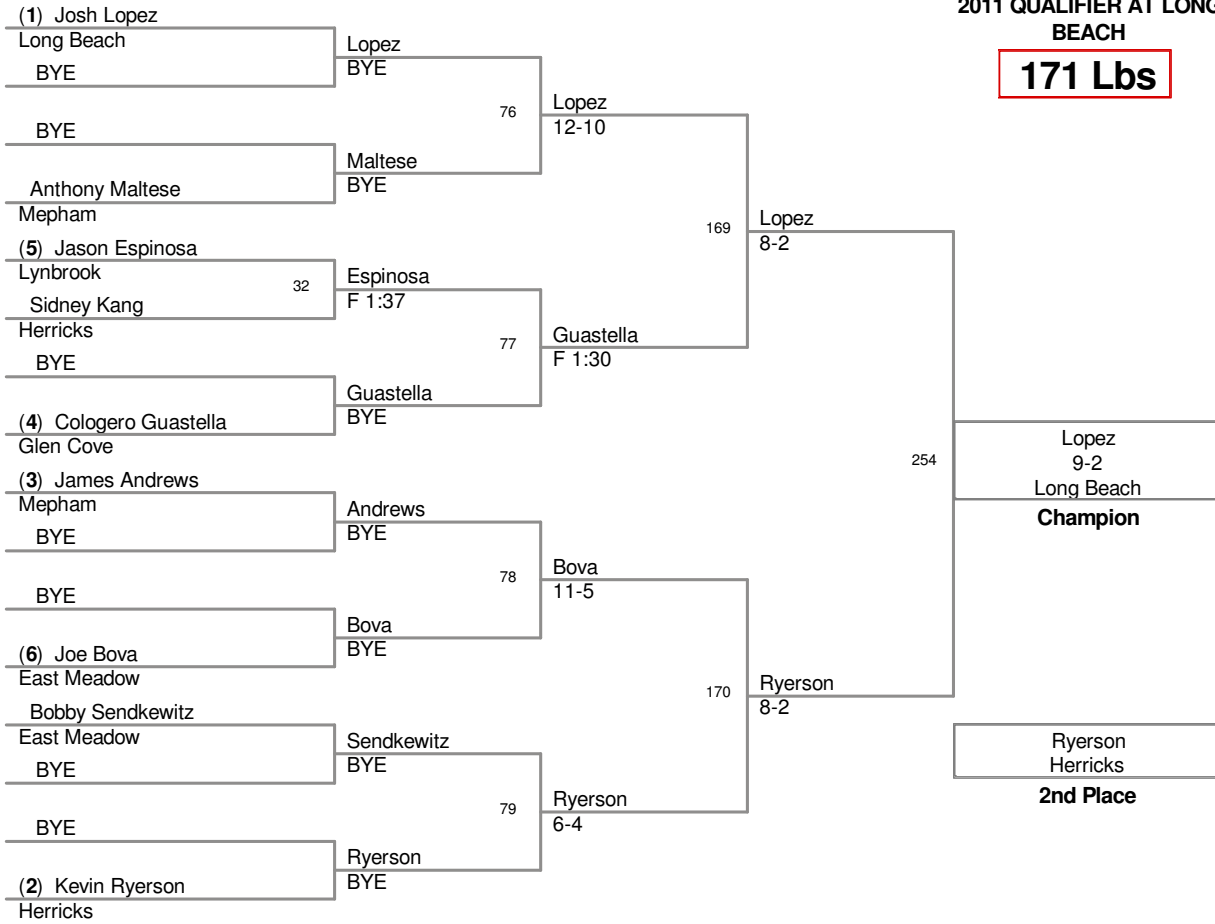

2011 QUALIFIER AT LONG BEACH

145 Lbs

2011 QUALIFIER AT LONG BEACH

152 Lbs

2011 QUALIFIER AT LONG BEACH

160 Lbs

2011 QUALIFIER AT LONG BEACH

171 Lbs