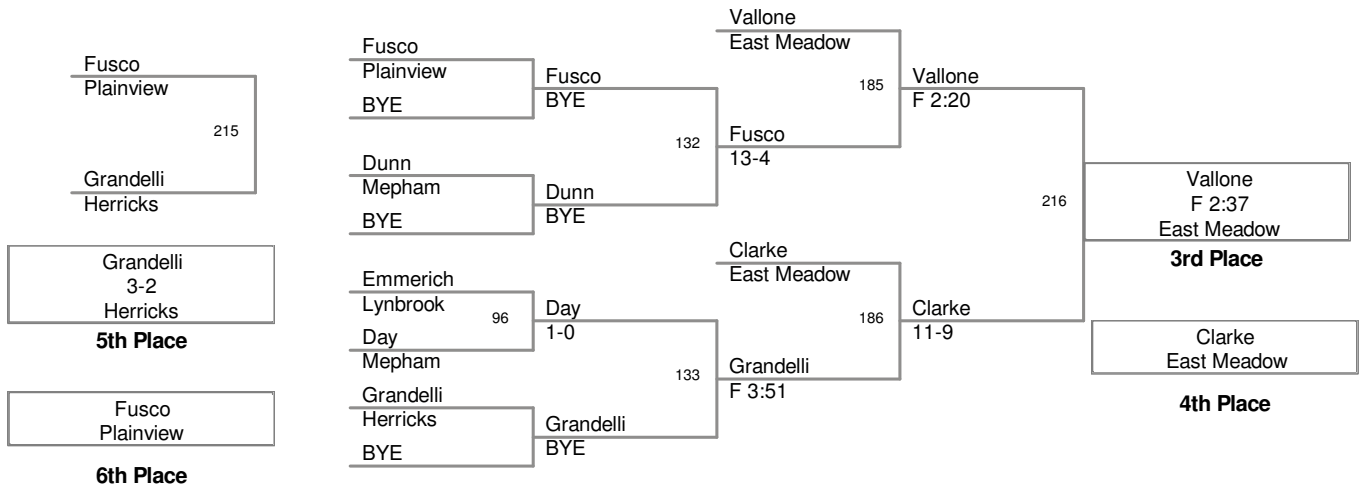

2011 QUALIFIER AT LONG BEACH

96 Lbs

2011 QUALIFIER AT LONG BEACH

103 Lbs

2011 QUALIFIER AT LONG BEACH

112 Lbs

2011 QUALIFIER AT LONG BEACH

119 Lbs