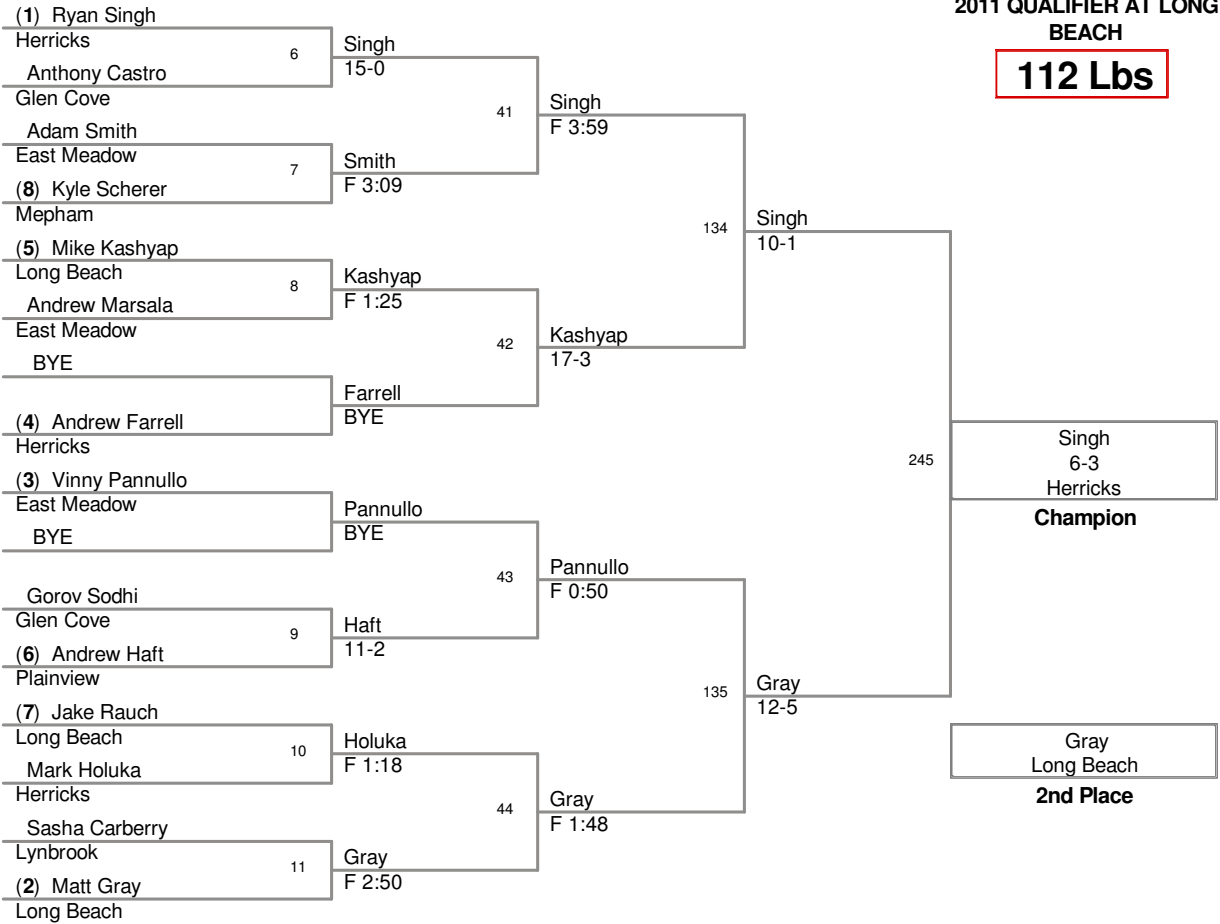

2011 QUALIFIER AT LONG BEACH

96 Lbs

2011 QUALIFIER AT LONG BEACH

103 Lbs

2011 QUALIFIER AT LONG BEACH

112 Lbs

2011 QUALIFIER AT LONG BEACH

119 Lbs