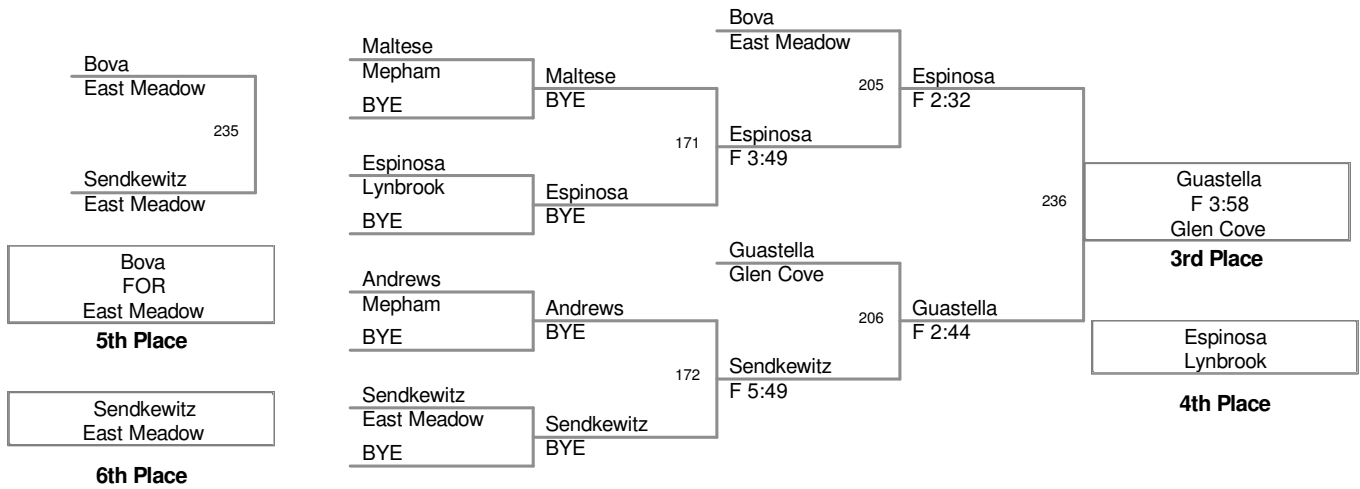

2011 QUALIFIER AT LONG BEACH

145 Lbs

2011 QUALIFIER AT LONG BEACH

152 Lbs

2011 QUALIFIER AT LONG BEACH

160 Lbs

2011 QUALIFIER AT LONG BEACH

171 Lbs