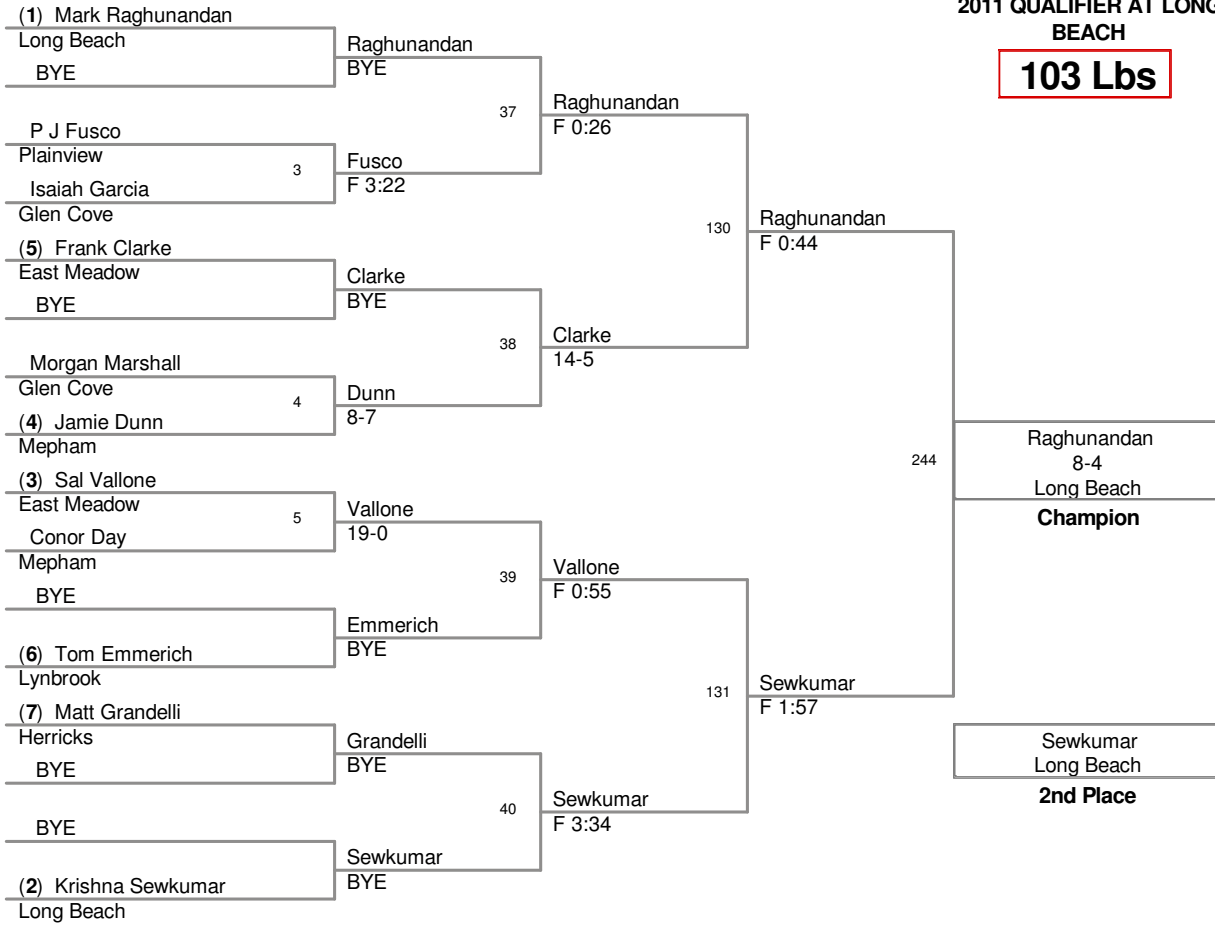

2011 QUALIFIER AT LONG BEACH

96 Lbs

2011 QUALIFIER AT LONG BEACH

103 Lbs

2011 QUALIFIER AT LONG BEACH

112 Lbs

2011 QUALIFIER AT LONG BEACH

119 Lbs