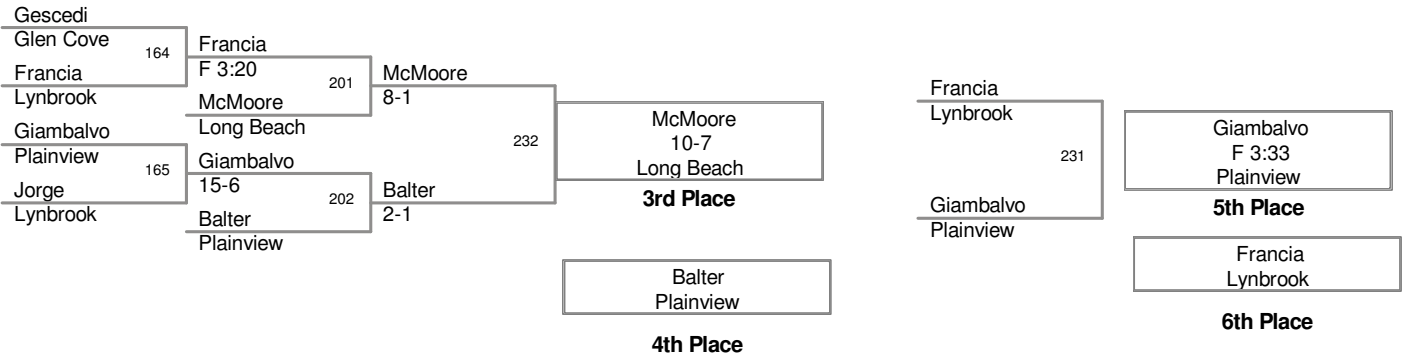

2011 QUALIFIER AT LONG BEACH

152 Lbs