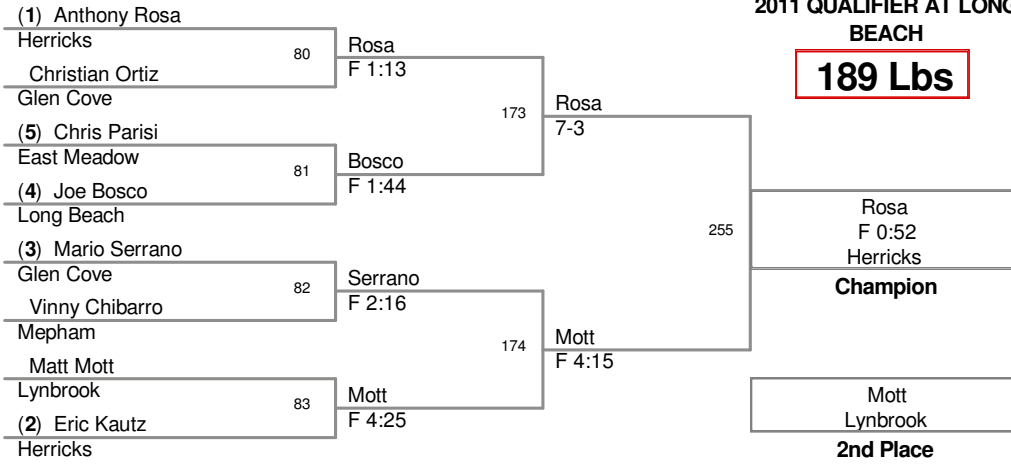

2011 QUALIFIER AT LONG BEACH

189 Lbs