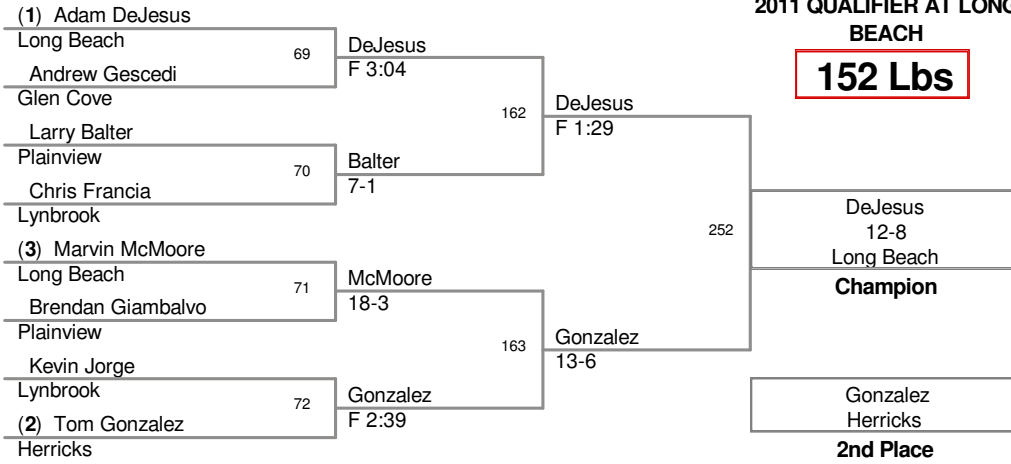

2011 QUALIFIER AT LONG BEACH

152 Lbs