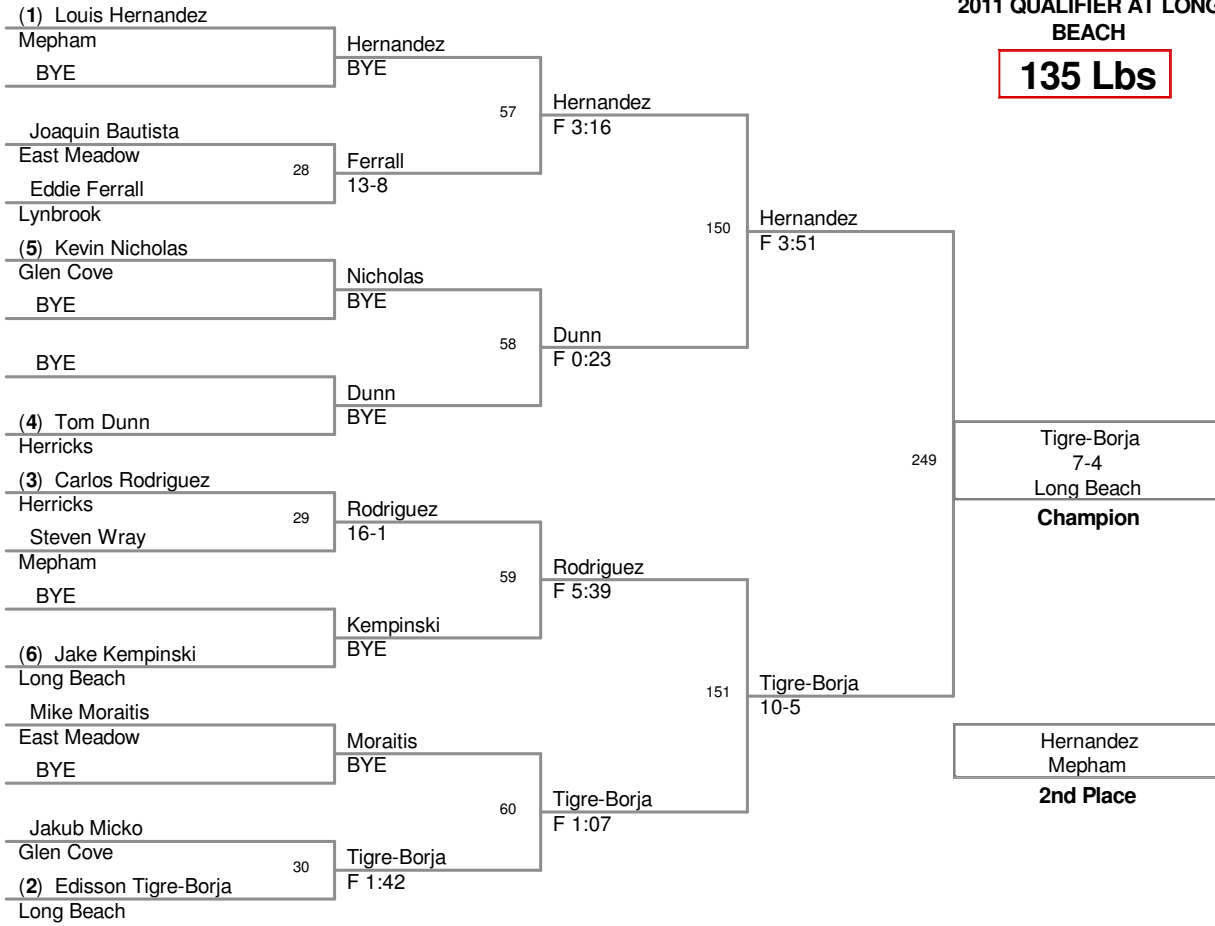

2011 QUALIFIER AT LONG BEACH

125 Lbs

2011 QUALIFIER AT LONG BEACH

130 Lbs

2011 QUALIFIER AT LONG BEACH

135 Lbs

2011 QUALIFIER AT LONG BEACH

140 Lbs