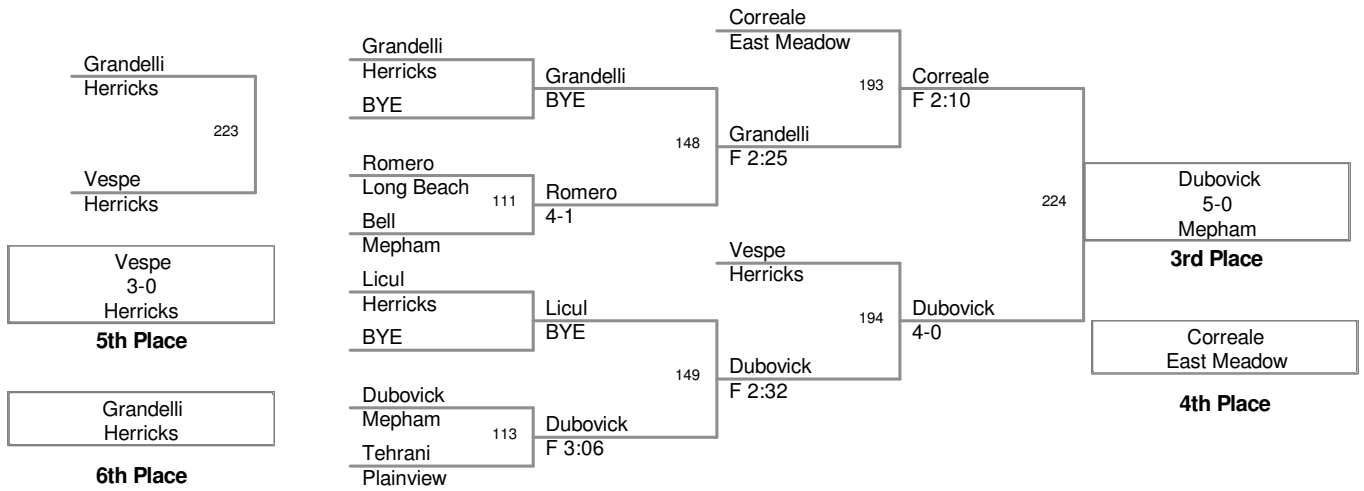

2011 QUALIFIER AT LONG BEACH

130 Lbs