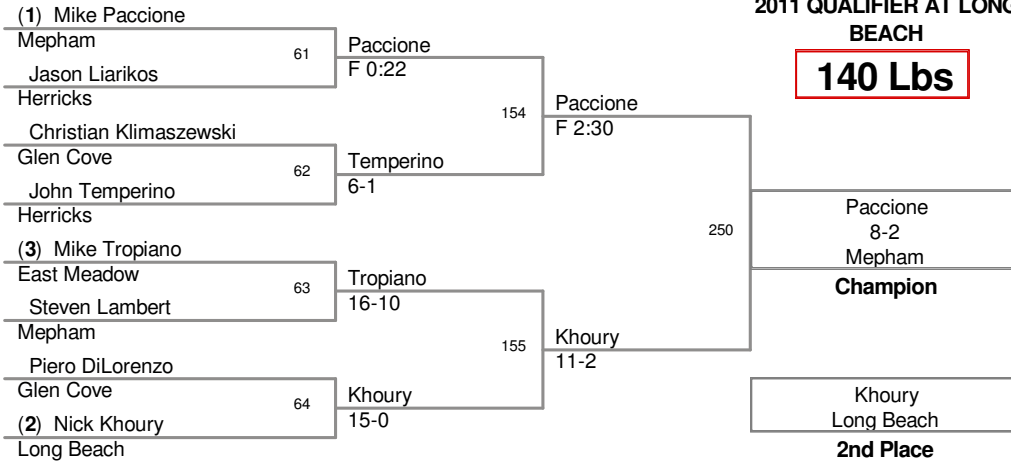

2011 QUALIFIER AT LONG BEACH

125 Lbs

2011 QUALIFIER AT LONG BEACH

130 Lbs

2011 QUALIFIER AT LONG BEACH

135 Lbs

2011 QUALIFIER AT LONG BEACH

140 Lbs