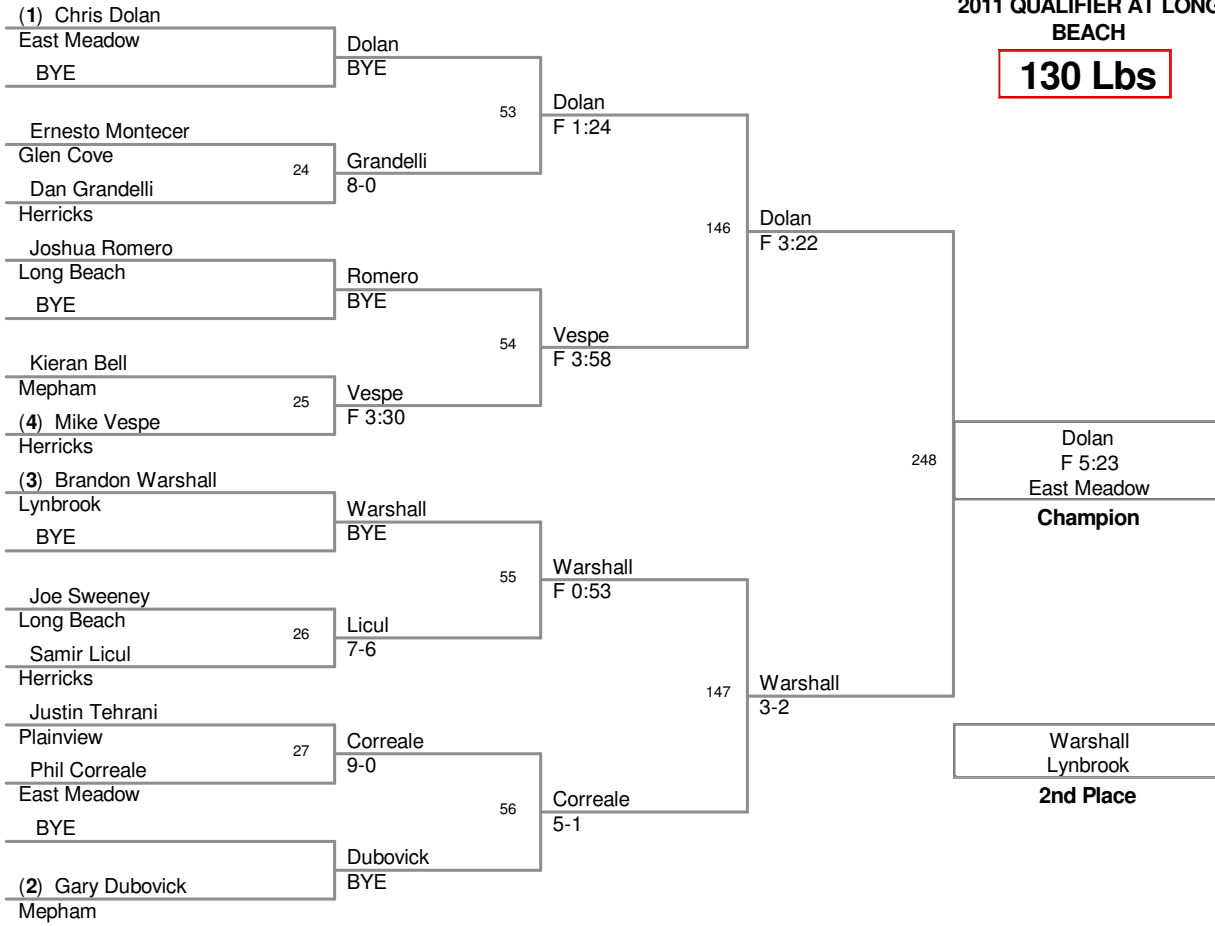

2011 QUALIFIER AT LONG BEACH

130 Lbs