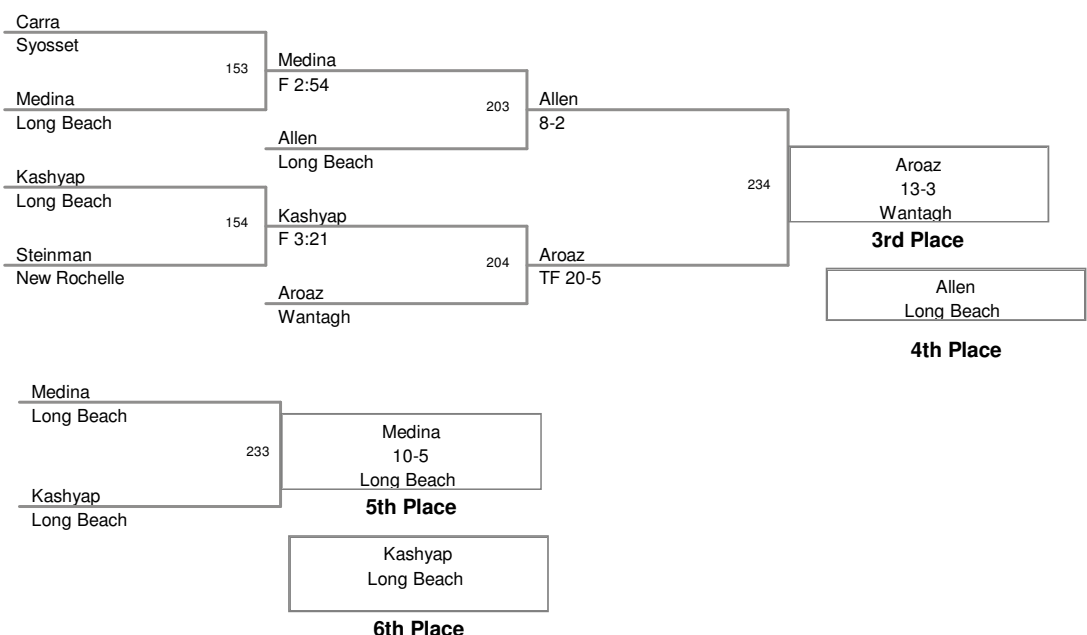

2010 Battle at the Beach  
2010 LONG BEACH

**96 Lbs**

2010 Battle at the Beach  
2010 LONG BEACH

**103 Lbs**

2010 Battle at the Beach  
2010 LONG BEACH

**112 Lbs**

2010 Battle at the Beach  
2010 LONG BEACH

**119 Lbs**

2010 Battle at the Beach  
2010 LONG BEACH

**125 Lbs**

2010 Battle at the Beach  
2010 LONG BEACH

**130 Lbs**

2010 Battle at the Beach  
2010 LONG BEACH

**135 Lbs**

2010 Battle at the Beach  
2010 LONG BEACH

**140 Lbs**

2010 Battle at the Beach  
2010 LONG BEACH

**145 Lbs**

2010 Battle at the Beach  
2010 LONG BEACH

**152 Lbs**

2010 Battle at the Beach  
2010 LONG BEACH

**160 Lbs**

2010 Battle at the Beach  
2010 LONG BEACH

**171 Lbs**

2010 Battle at the Beach  
2010 LONG BEACH

**189 Lbs**

2010 Battle at the Beach  
2010 LONG BEACH

**215 Lbs**

2010 Battle at the Beach  
2010 LONG BEACH

**285 Lbs**