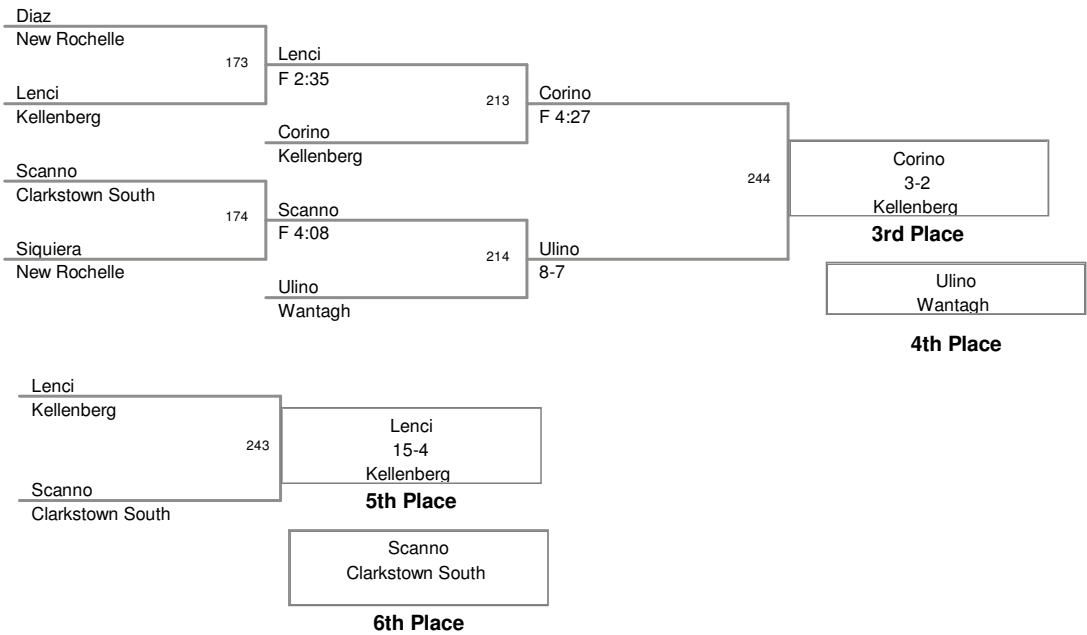

2010 Battle at the Beach
2010 LONG BEACH

145 Lbs