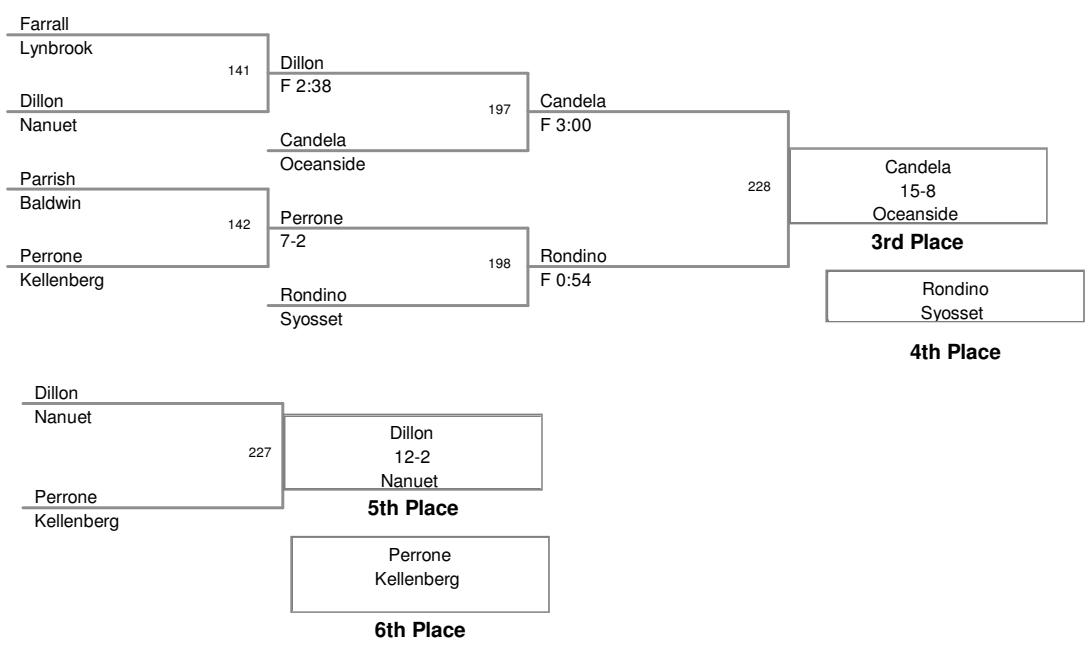

2010 Battle at the Beach  
2010 LONG BEACH

**96 Lbs**

2010 Battle at the Beach  
2010 LONG BEACH

**103 Lbs**

2010 Battle at the Beach  
2010 LONG BEACH

**112 Lbs**

2010 Battle at the Beach  
2010 LONG BEACH

**119 Lbs**

2010 Battle at the Beach  
2010 LONG BEACH

**125 Lbs**

2010 Battle at the Beach  
2010 LONG BEACH

**130 Lbs**

2010 Battle at the Beach  
2010 LONG BEACH

**135 Lbs**

2010 Battle at the Beach  
2010 LONG BEACH

**140 Lbs**

2010 Battle at the Beach  
2010 LONG BEACH

**145 Lbs**

2010 Battle at the Beach  
2010 LONG BEACH

**152 Lbs**

2010 Battle at the Beach  
2010 LONG BEACH

**160 Lbs**

2010 Battle at the Beach  
2010 LONG BEACH

**171 Lbs**

2010 Battle at the Beach  
2010 LONG BEACH

**189 Lbs**

2010 Battle at the Beach  
2010 LONG BEACH

**215 Lbs**

2010 Battle at the Beach  
2010 LONG BEACH

**285 Lbs**