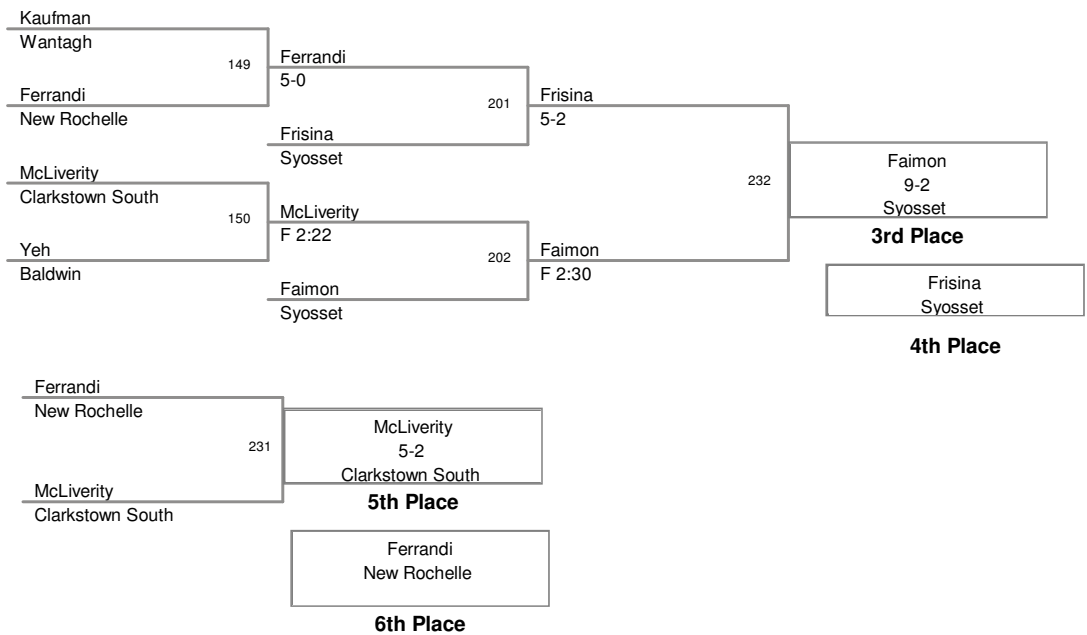

2010 Battle at the Beach  
2010 LONG BEACH

**96 Lbs**

2010 Battle at the Beach  
2010 LONG BEACH

**103 Lbs**

2010 Battle at the Beach  
2010 LONG BEACH

**112 Lbs**

2010 Battle at the Beach  
2010 LONG BEACH

**119 Lbs**

2010 Battle at the Beach  
2010 LONG BEACH

**125 Lbs**

2010 Battle at the Beach  
2010 LONG BEACH

**130 Lbs**

2010 Battle at the Beach  
2010 LONG BEACH

**135 Lbs**

2010 Battle at the Beach  
2010 LONG BEACH

**140 Lbs**

2010 Battle at the Beach  
2010 LONG BEACH

**145 Lbs**

2010 Battle at the Beach  
2010 LONG BEACH

**152 Lbs**

2010 Battle at the Beach  
2010 LONG BEACH

**160 Lbs**

2010 Battle at the Beach  
2010 LONG BEACH