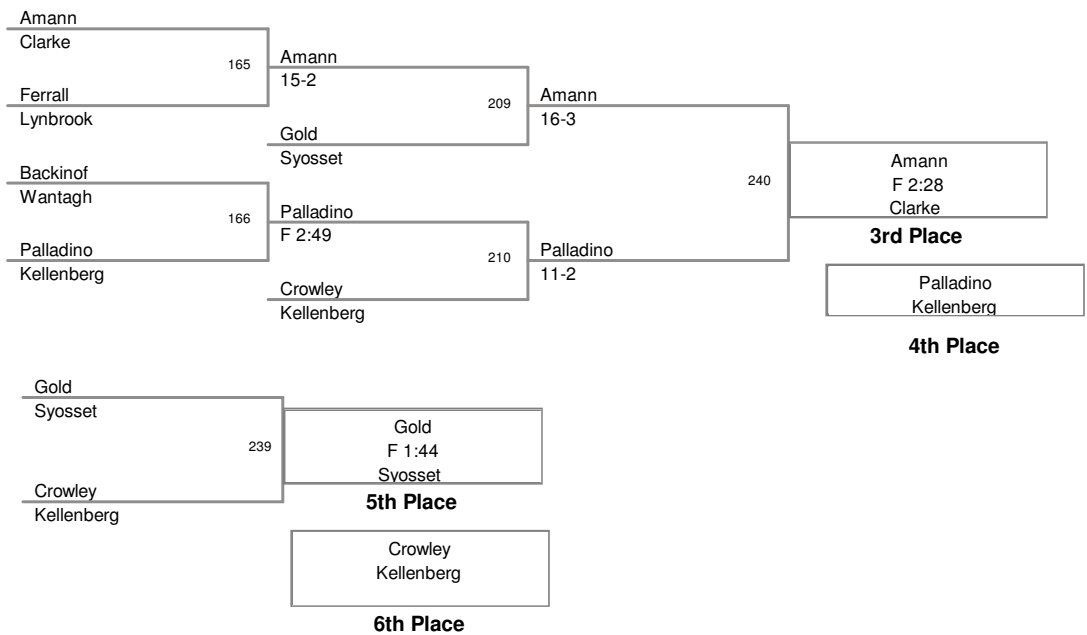

**119 Lbs**

2010 Battle at the Beach  
2010 LONG BEACH

**125 Lbs**

2010 Battle at the Beach  
2010 LONG BEACH

**130 Lbs**

2010 Battle at the Beach  
2010 LONG BEACH

**135 Lbs**

2010 Battle at the Beach  
2010 LONG BEACH