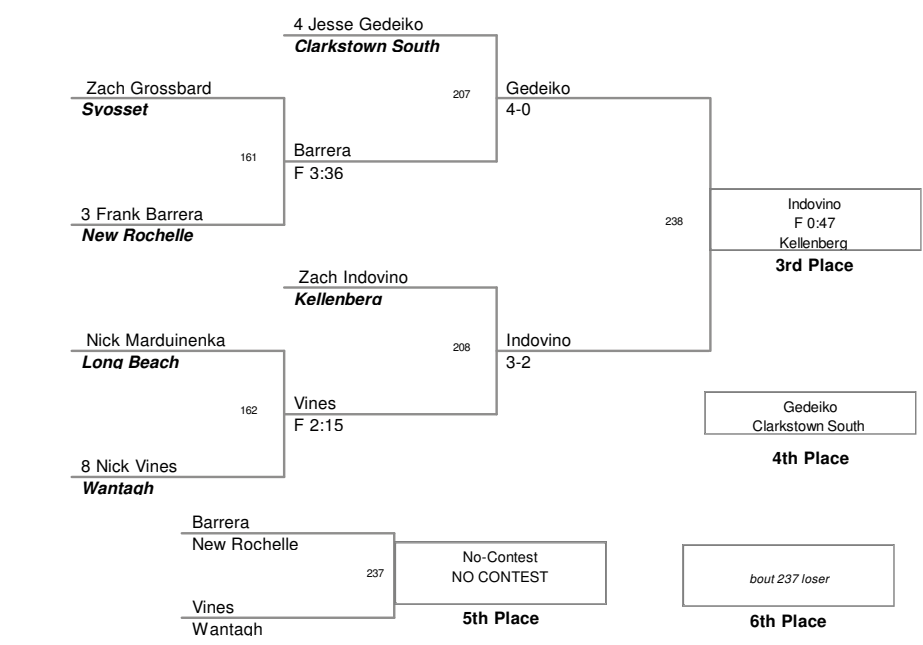

**119 Lbs**

2010 Battle at the Beach  
2010 LONG BEACH

**125 Lbs**

2010 Battle at the Beach  
2010 LONG BEACH

**130 Lbs**

2010 Battle at the Beach  
2010 LONG BEACH

**135 Lbs**

2010 Battle at the Beach  
2010 LONG BEACH