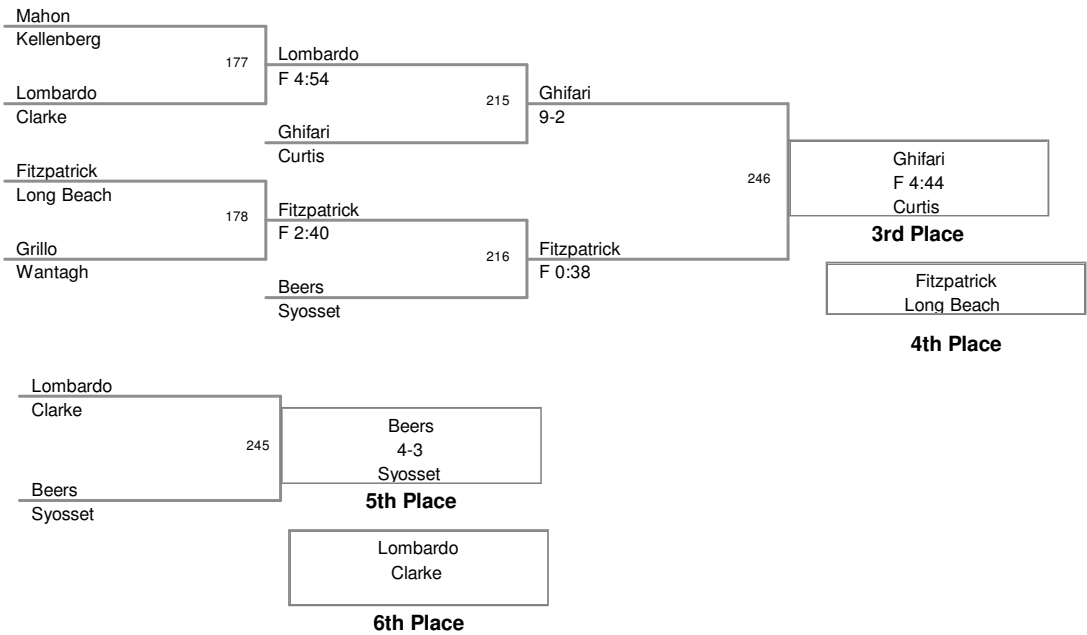

**140 Lbs**

2010 Battle at the Beach  
2010 LONG BEACH

**145 Lbs**

2010 Battle at the Beach  
2010 LONG BEACH

**152 Lbs**

2010 Battle at the Beach  
2010 LONG BEACH

**160 Lbs**

2010 Battle at the Beach  
2010 LONG BEACH