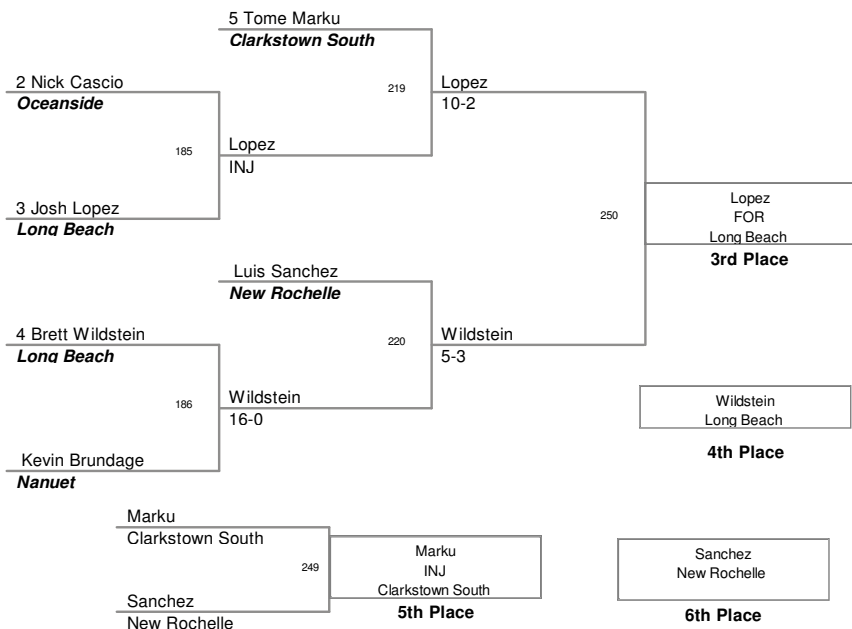

2010 Battle at the Beach
2010 LONG BEACH

171 Lbs