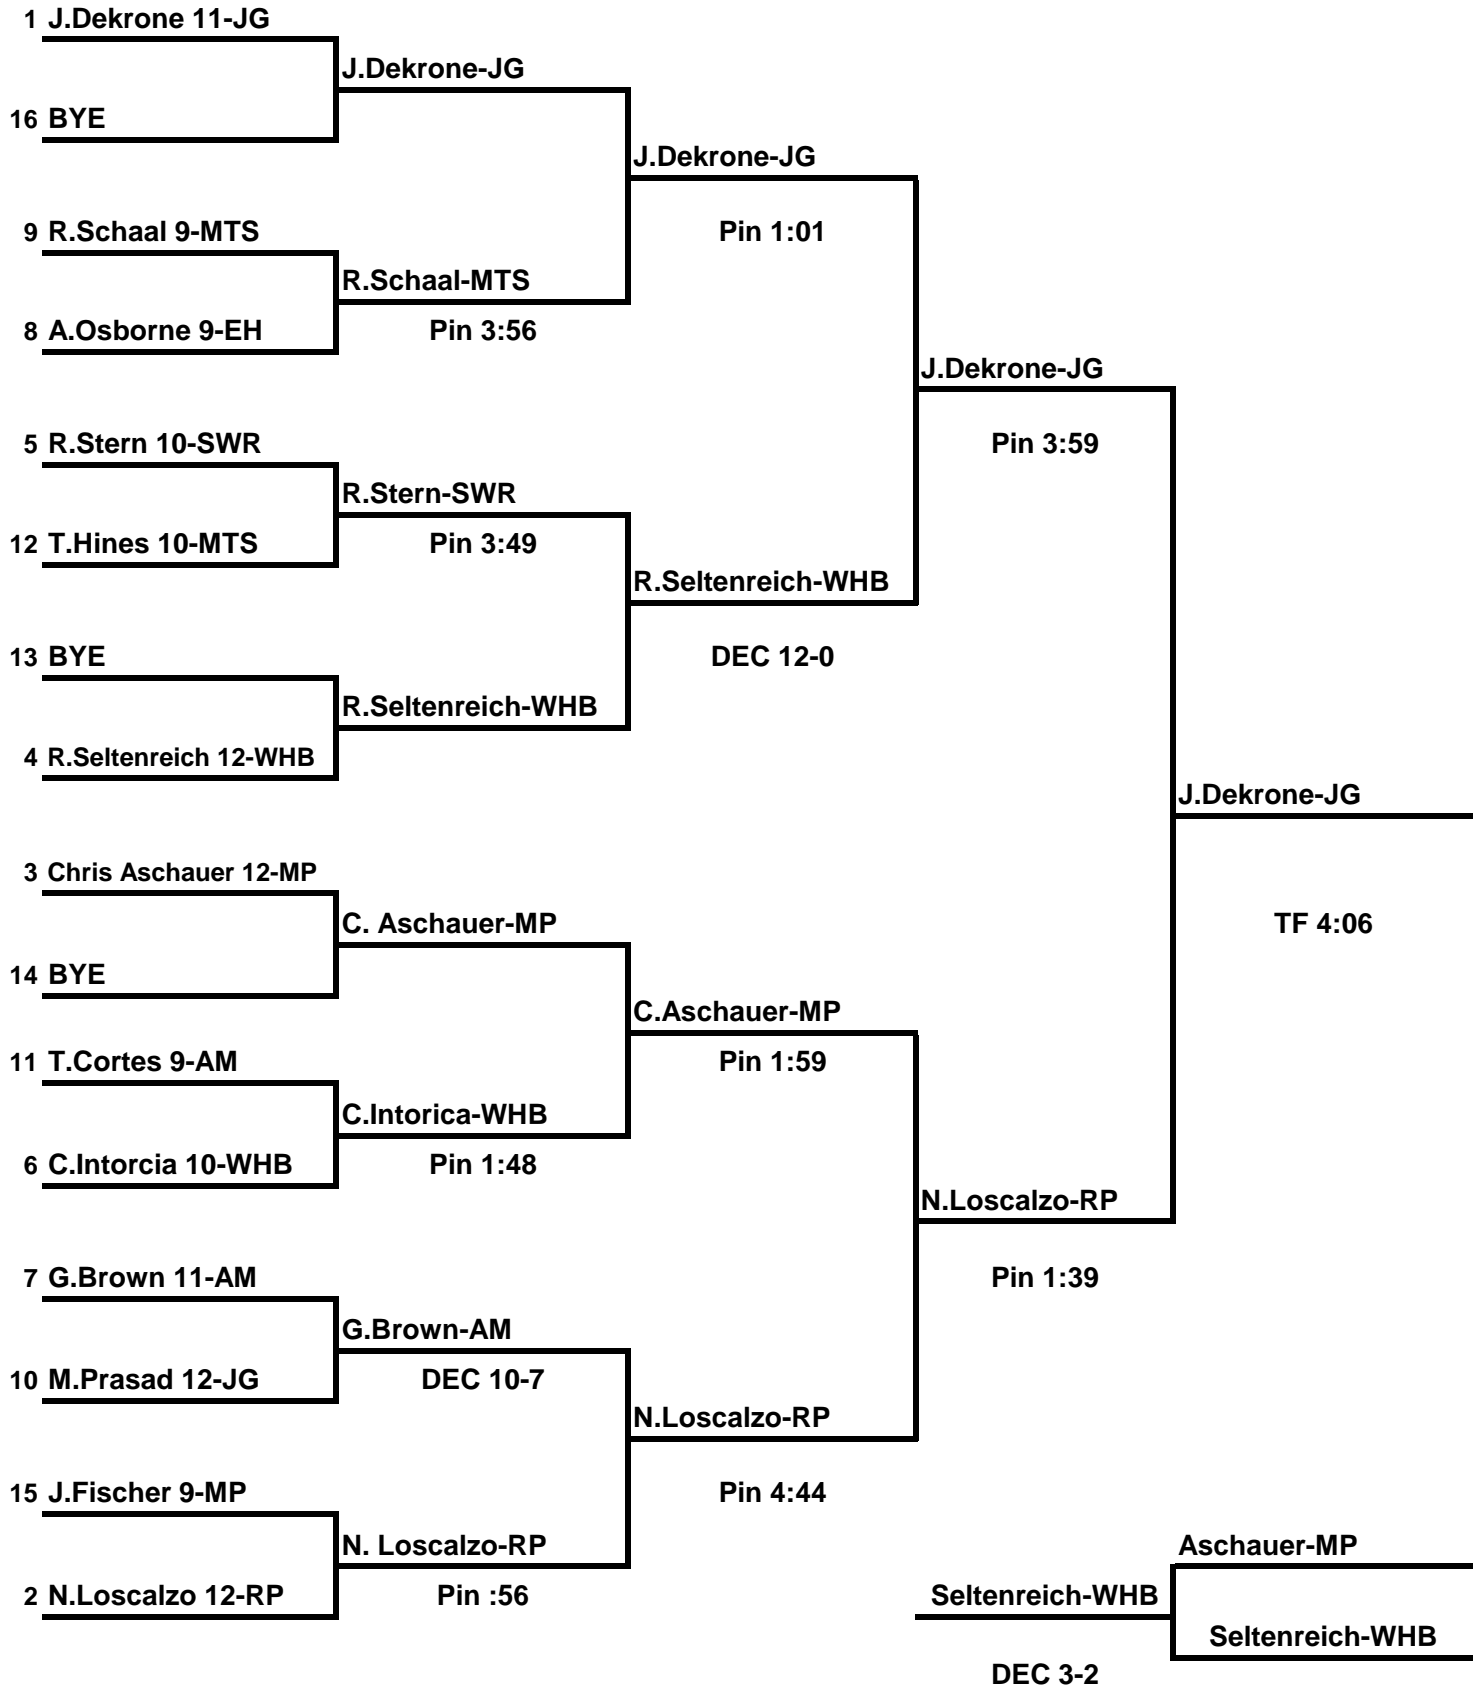

WEIGHT 119 LBS.

SECTION 11 LEAGUE 6 TOURNAMENT 2011 @ Mount Sinai

WEIGHT 125 LBS.

SECTION 11 LEAGUE 6 TOURNAMENT 2011 @Mount Sinai

WEIGHT 130 LBS.

SECTION 11 LEAGUE 6 TOURNAMENT 2011 @ Mount Sinai

WEIGHT 135 LBS.