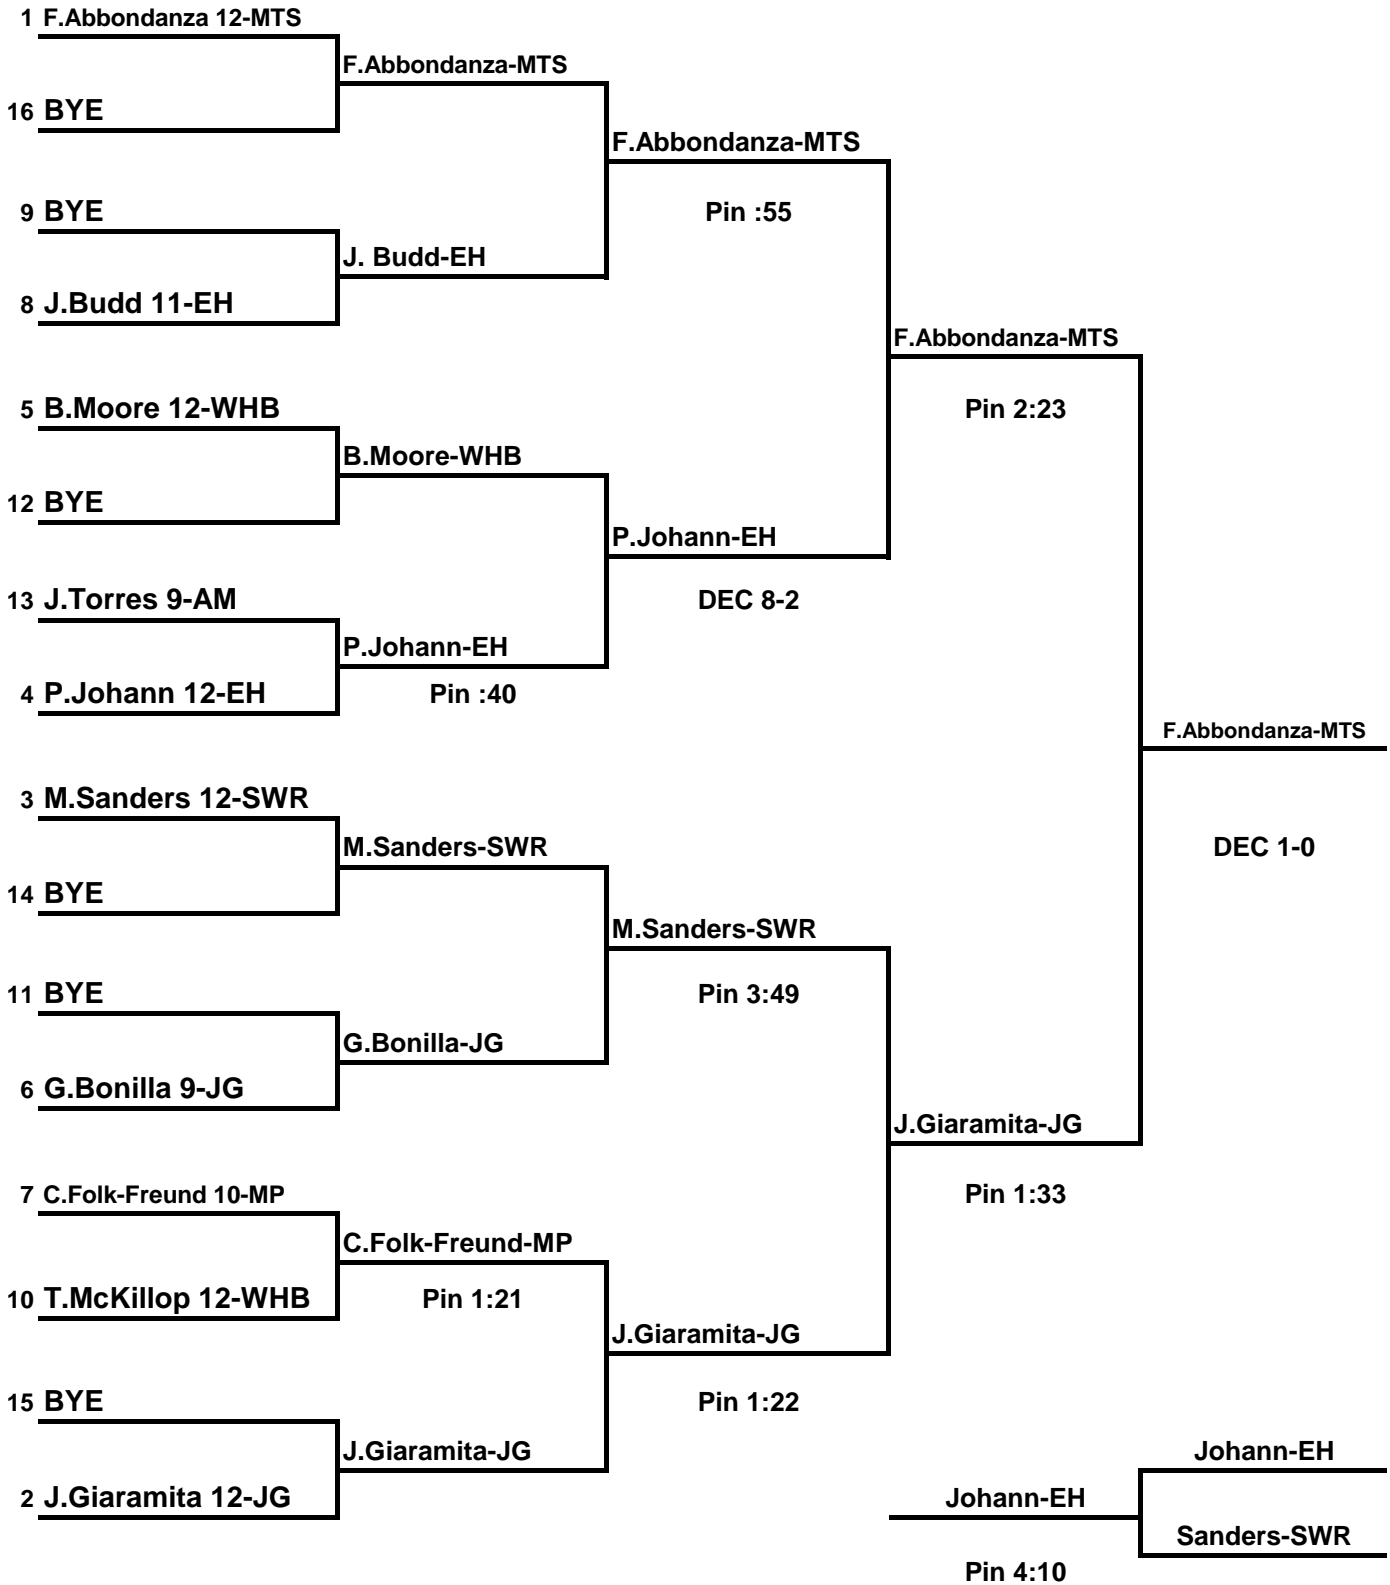

WEIGHT 160 LBS.

SECTION 11 LEAGUE 6 TOURNAMENT 2011 @Mount Sinai

WEIGHT 171 LBS.

SECTION 11 LEAGUE 6 TOURNAMENT 2011 @Mount Sinai

WEIGHT 189 LBS.

SECTION 11 LEAGUE 6 TOURNAMENT 2011 @Mount Sinai

WEIGHT 215 LBS.