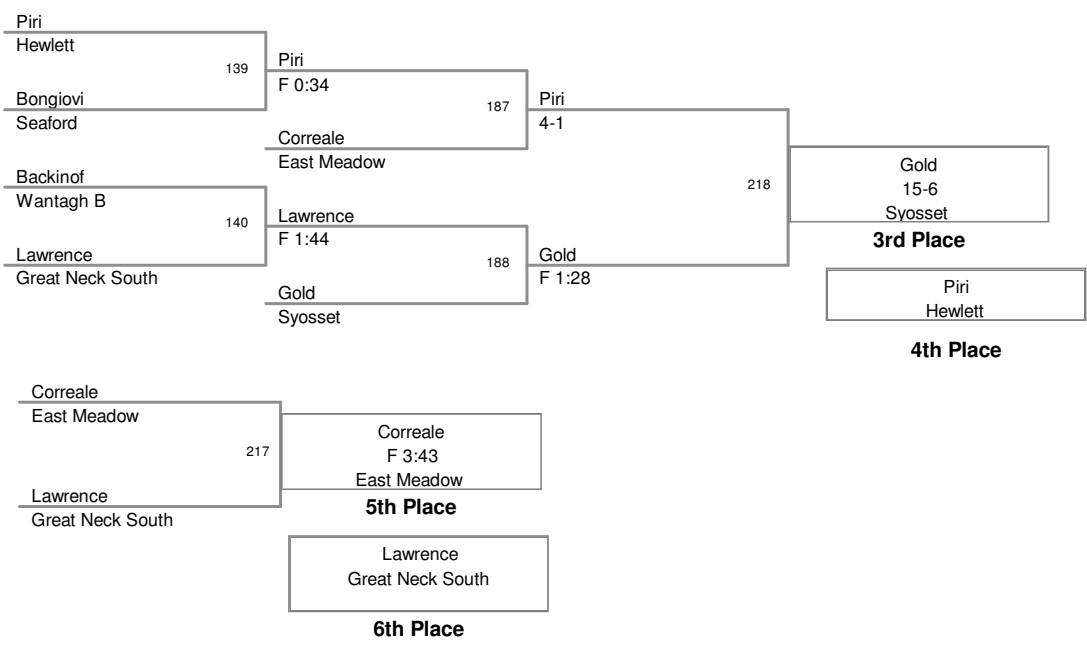

**EAST MEADOW TOURN
EAST MEADOW-2010**

96 Lbs

**EAST MEADOW TOURN
EAST MEADOW-2010**

103 Lbs

EAST MEADOW TOURN
EAST MEADOW-2010

112 Lbs

**EAST MEADOW TOURN
EAST MEADOW-2010**

119 Lbs

EAST MEADOW TOURN
EAST MEADOW-2010

125 Lbs

**EAST MEADOW TOURN
EAST MEADOW-2010**

130 Lbs

**EAST MEADOW TOURN
EAST MEADOW-2010**

135 Lbs

**EAST MEADOW TOURN
EAST MEADOW-2010**

140 Lbs

**EAST MEADOW TOURN
EAST MEADOW-2010**

145 Lbs

**EAST MEADOW TOURN
EAST MEADOW-2010**

152 Lbs

**EAST MEADOW TOURN
EAST MEADOW-2010**

160 Lbs

**EAST MEADOW TOURN
EAST MEADOW-2010**

171 Lbs

**EAST MEADOW TOURN
EAST MEADOW-2010**

189 Lbs

**EAST MEADOW TOURN
EAST MEADOW-2010**

215 Lbs

**EAST MEADOW TOURN
EAST MEADOW-2010**

285 Lbs