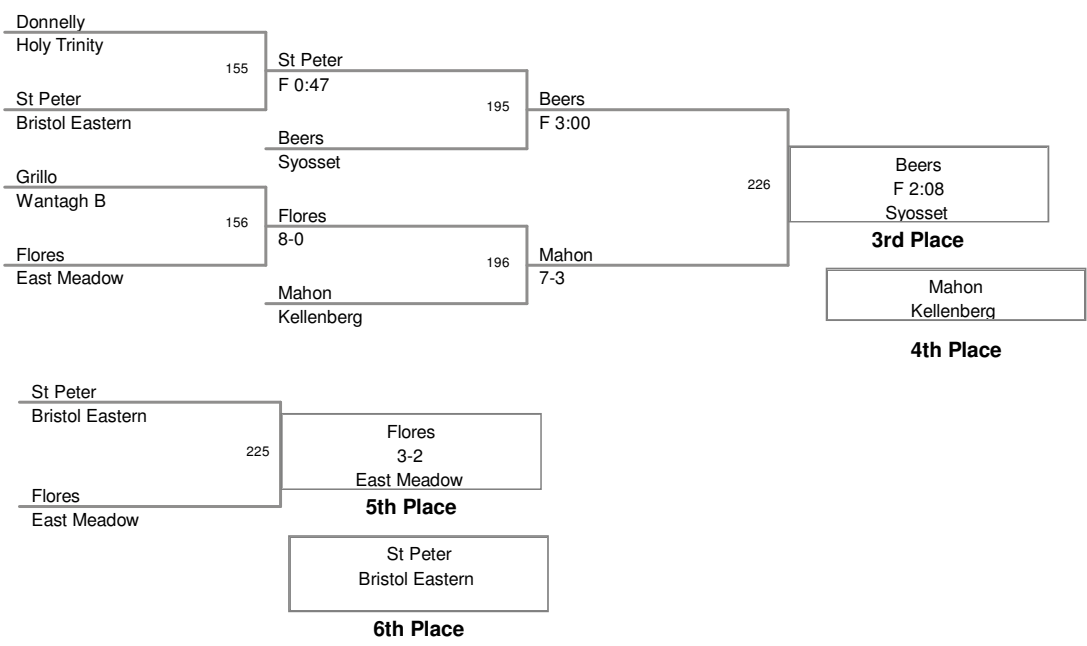

**EAST MEADOW TOURN
EAST MEADOW-2010**

96 Lbs

**EAST MEADOW TOURN
EAST MEADOW-2010**

103 Lbs

EAST MEADOW TOURN
EAST MEADOW-2010

112 Lbs

**EAST MEADOW TOURN
EAST MEADOW-2010**

119 Lbs

EAST MEADOW TOURN
EAST MEADOW-2010

125 Lbs

**EAST MEADOW TOURN
EAST MEADOW-2010**

130 Lbs

**EAST MEADOW TOURN
EAST MEADOW-2010**

135 Lbs

**EAST MEADOW TOURN
EAST MEADOW-2010**

140 Lbs

**EAST MEADOW TOURN
EAST MEADOW-2010**

145 Lbs

**EAST MEADOW TOURN
EAST MEADOW-2010**

152 Lbs

**EAST MEADOW TOURN
EAST MEADOW-2010**

160 Lbs

**EAST MEADOW TOURN
EAST MEADOW-2010**

171 Lbs

**EAST MEADOW TOURN
EAST MEADOW-2010**

189 Lbs

**EAST MEADOW TOURN
EAST MEADOW-2010**

215 Lbs

**EAST MEADOW TOURN
EAST MEADOW-2010**

285 Lbs