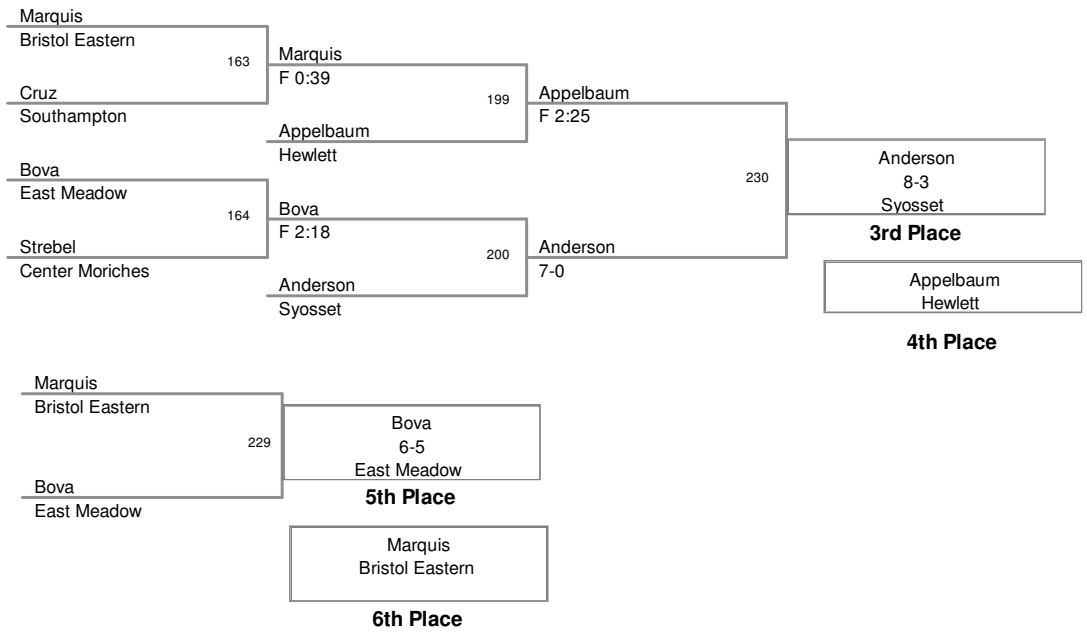

EAST MEADOW TOURN
EAST MEADOW-2010

125 Lbs

**EAST MEADOW TOURN
EAST MEADOW-2010**

130 Lbs

**EAST MEADOW TOURN
EAST MEADOW-2010**

135 Lbs

**EAST MEADOW TOURN
EAST MEADOW-2010**

140 Lbs

**EAST MEADOW TOURN
EAST MEADOW-2010**

145 Lbs

**EAST MEADOW TOURN
EAST MEADOW-2010**

152 Lbs

**EAST MEADOW TOURN
EAST MEADOW-2010**

160 Lbs

**EAST MEADOW TOURN
EAST MEADOW-2010**

171 Lbs

**EAST MEADOW TOURN
EAST MEADOW-2010**

189 Lbs

**EAST MEADOW TOURN
EAST MEADOW-2010**

215 Lbs

**EAST MEADOW TOURN
EAST MEADOW-2010**

285 Lbs