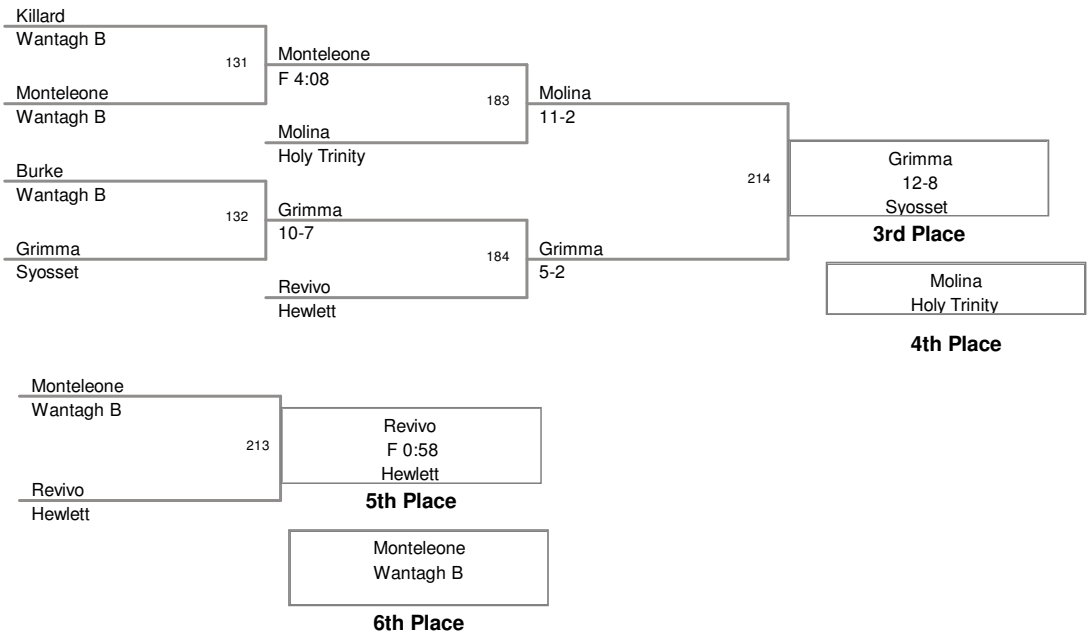

**EAST MEADOW TOURN
EAST MEADOW-2010**

96 Lbs

**EAST MEADOW TOURN
EAST MEADOW-2010**

103 Lbs

EAST MEADOW TOURN
EAST MEADOW-2010

112 Lbs

**EAST MEADOW TOURN
EAST MEADOW-2010**

119 Lbs

EAST MEADOW TOURN
EAST MEADOW-2010

125 Lbs

**EAST MEADOW TOURN
EAST MEADOW-2010**

130 Lbs

**EAST MEADOW TOURN
EAST MEADOW-2010**

135 Lbs

**EAST MEADOW TOURN
EAST MEADOW-2010**

140 Lbs

**EAST MEADOW TOURN
EAST MEADOW-2010**

145 Lbs

**EAST MEADOW TOURN
EAST MEADOW-2010**

152 Lbs

**EAST MEADOW TOURN
EAST MEADOW-2010**

160 Lbs

**EAST MEADOW TOURN
EAST MEADOW-2010**

171 Lbs

**EAST MEADOW TOURN
EAST MEADOW-2010**

189 Lbs

**EAST MEADOW TOURN
EAST MEADOW-2010**

215 Lbs

**EAST MEADOW TOURN
EAST MEADOW-2010**

285 Lbs