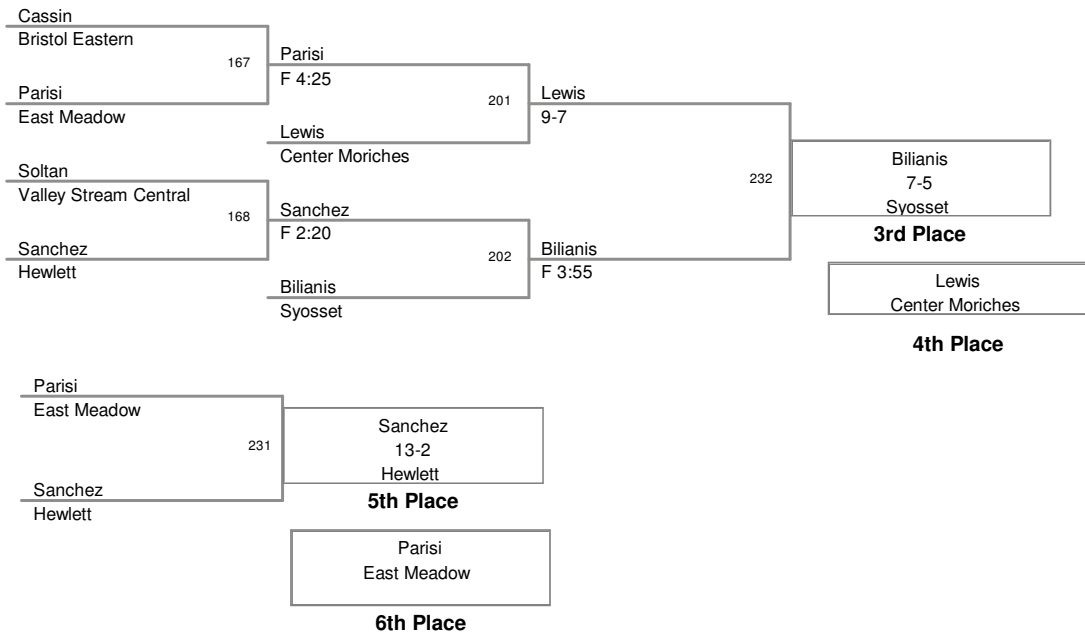

EAST MEADOW TOURN
EAST MEADOW-2010

125 Lbs

**EAST MEADOW TOURN
EAST MEADOW-2010**

130 Lbs

**EAST MEADOW TOURN
EAST MEADOW-2010**

135 Lbs

**EAST MEADOW TOURN
EAST MEADOW-2010**

140 Lbs

**EAST MEADOW TOURN
EAST MEADOW-2010**

145 Lbs

**EAST MEADOW TOURN
EAST MEADOW-2010**

152 Lbs

**EAST MEADOW TOURN
EAST MEADOW-2010**

160 Lbs

**EAST MEADOW TOURN
EAST MEADOW-2010**

171 Lbs

**EAST MEADOW TOURN
EAST MEADOW-2010**

189 Lbs

**EAST MEADOW TOURN
EAST MEADOW-2010**

215 Lbs

**EAST MEADOW TOURN
EAST MEADOW-2010**

285 Lbs