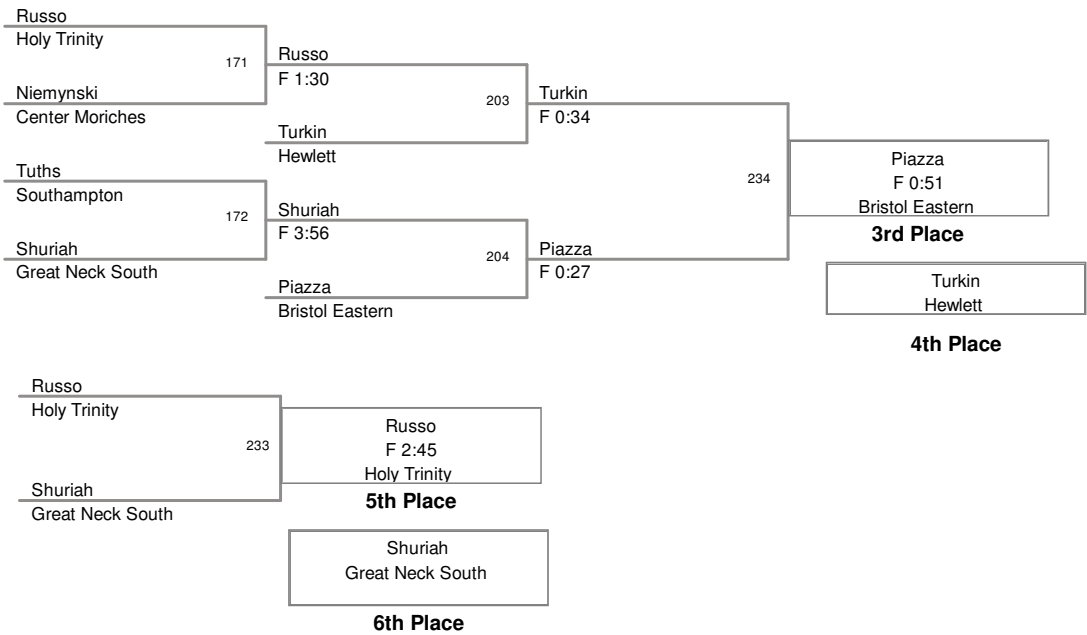

EAST MEADOW TOURN
EAST MEADOW-2010

125 Lbs

**EAST MEADOW TOURN
EAST MEADOW-2010**

130 Lbs

**EAST MEADOW TOURN
EAST MEADOW-2010**

135 Lbs

**EAST MEADOW TOURN
EAST MEADOW-2010**

140 Lbs

**EAST MEADOW TOURN
EAST MEADOW-2010**

145 Lbs

**EAST MEADOW TOURN
EAST MEADOW-2010**

152 Lbs

**EAST MEADOW TOURN
EAST MEADOW-2010**

160 Lbs

**EAST MEADOW TOURN
EAST MEADOW-2010**

171 Lbs

**EAST MEADOW TOURN
EAST MEADOW-2010**

189 Lbs

**EAST MEADOW TOURN
EAST MEADOW-2010**

215 Lbs

**EAST MEADOW TOURN
EAST MEADOW-2010**

285 Lbs