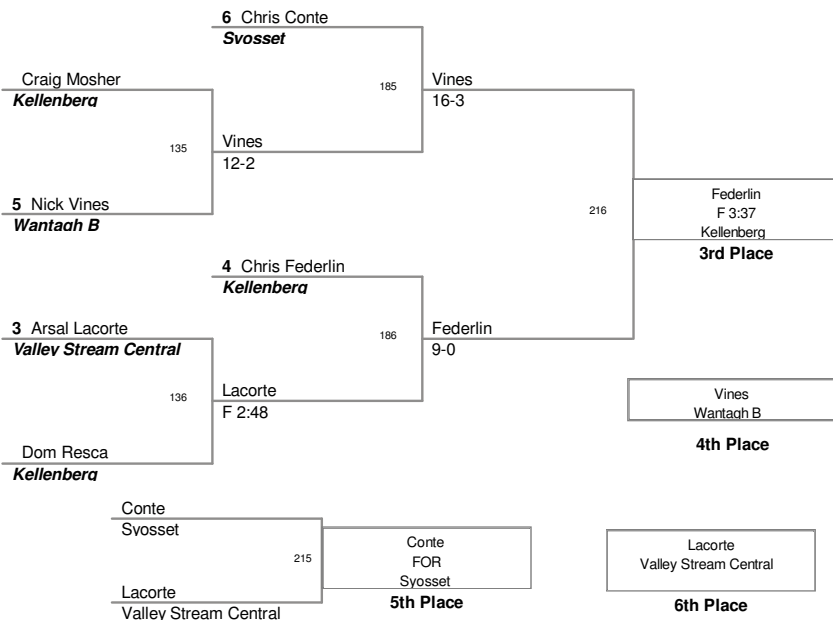

**EAST MEADOW TOURN
EAST MEADOW-2010**

96 Lbs

**EAST MEADOW TOURN
EAST MEADOW-2010**

103 Lbs

EAST MEADOW TOURN
EAST MEADOW-2010

112 Lbs

**EAST MEADOW TOURN
EAST MEADOW-2010**

119 Lbs

EAST MEADOW TOURN
EAST MEADOW-2010

125 Lbs

**EAST MEADOW TOURN
EAST MEADOW-2010**

130 Lbs

**EAST MEADOW TOURN
EAST MEADOW-2010**

135 Lbs

**EAST MEADOW TOURN
EAST MEADOW-2010**

140 Lbs

**EAST MEADOW TOURN
EAST MEADOW-2010**

145 Lbs

**EAST MEADOW TOURN
EAST MEADOW-2010**

152 Lbs

**EAST MEADOW TOURN
EAST MEADOW-2010**

160 Lbs

**EAST MEADOW TOURN
EAST MEADOW-2010**

171 Lbs