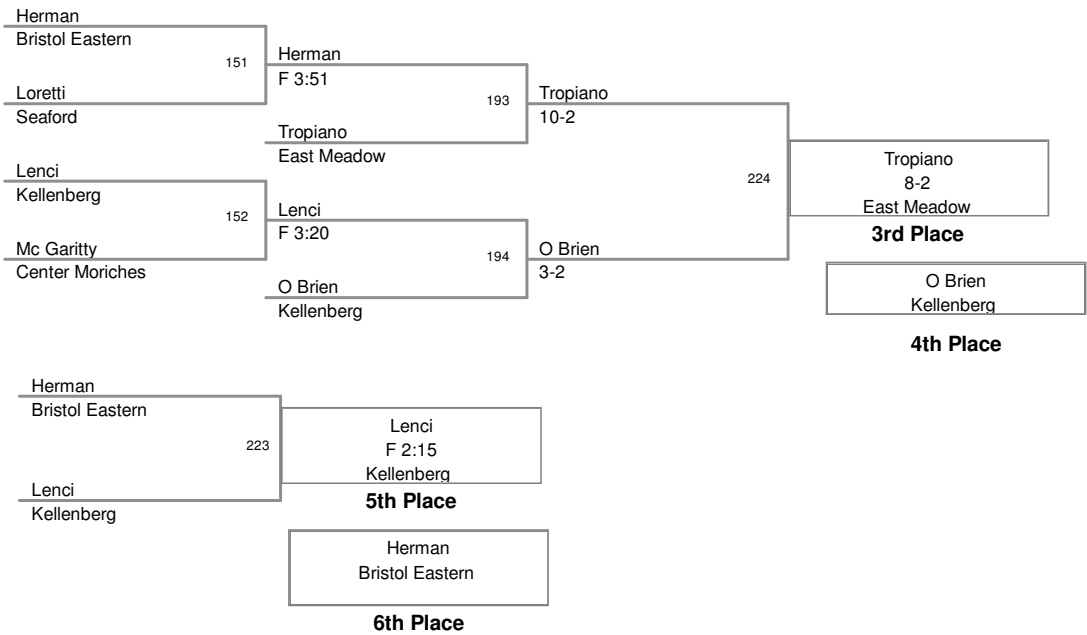

EAST MEADOW TOURN
EAST MEADOW-2010

125 Lbs

**EAST MEADOW TOURN
EAST MEADOW-2010**

130 Lbs

**EAST MEADOW TOURN
EAST MEADOW-2010**

135 Lbs

**EAST MEADOW TOURN
EAST MEADOW-2010**

140 Lbs

**EAST MEADOW TOURN
EAST MEADOW-2010**

145 Lbs

**EAST MEADOW TOURN
EAST MEADOW-2010**

152 Lbs

**EAST MEADOW TOURN
EAST MEADOW-2010**

160 Lbs

**EAST MEADOW TOURN
EAST MEADOW-2010**

171 Lbs