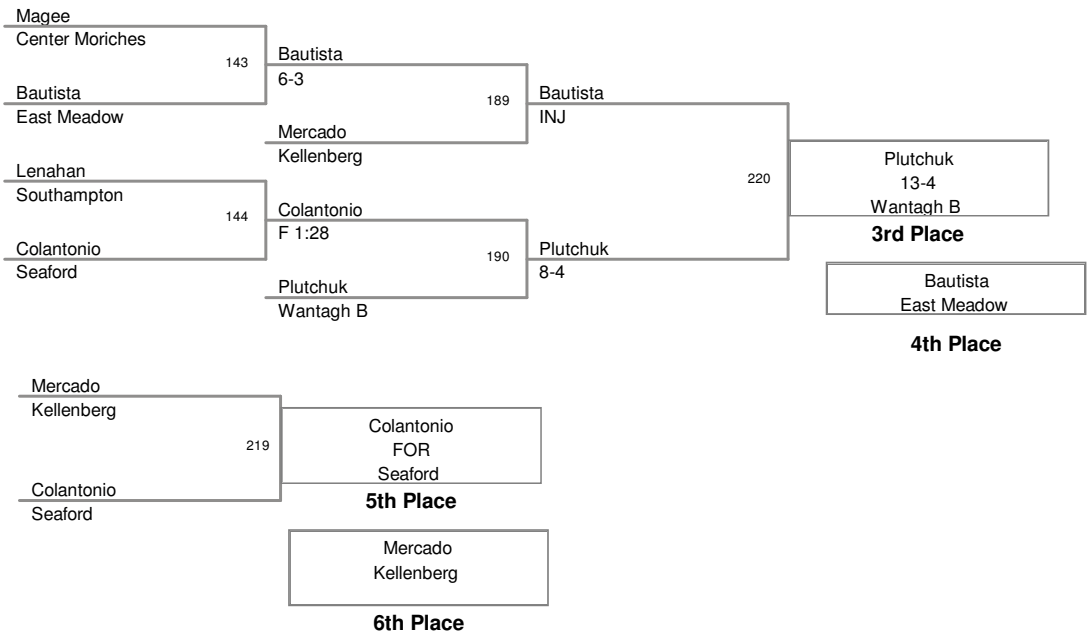

**EAST MEADOW TOURN
EAST MEADOW-2010**

96 Lbs

**EAST MEADOW TOURN
EAST MEADOW-2010**

103 Lbs

EAST MEADOW TOURN
EAST MEADOW-2010

112 Lbs

**EAST MEADOW TOURN
EAST MEADOW-2010**

119 Lbs

EAST MEADOW TOURN
EAST MEADOW-2010

125 Lbs

**EAST MEADOW TOURN
EAST MEADOW-2010**

130 Lbs

**EAST MEADOW TOURN
EAST MEADOW-2010**

135 Lbs

**EAST MEADOW TOURN
EAST MEADOW-2010**

140 Lbs

**EAST MEADOW TOURN
EAST MEADOW-2010**

145 Lbs

**EAST MEADOW TOURN
EAST MEADOW-2010**

152 Lbs

**EAST MEADOW TOURN
EAST MEADOW-2010**

160 Lbs

**EAST MEADOW TOURN
EAST MEADOW-2010**

171 Lbs