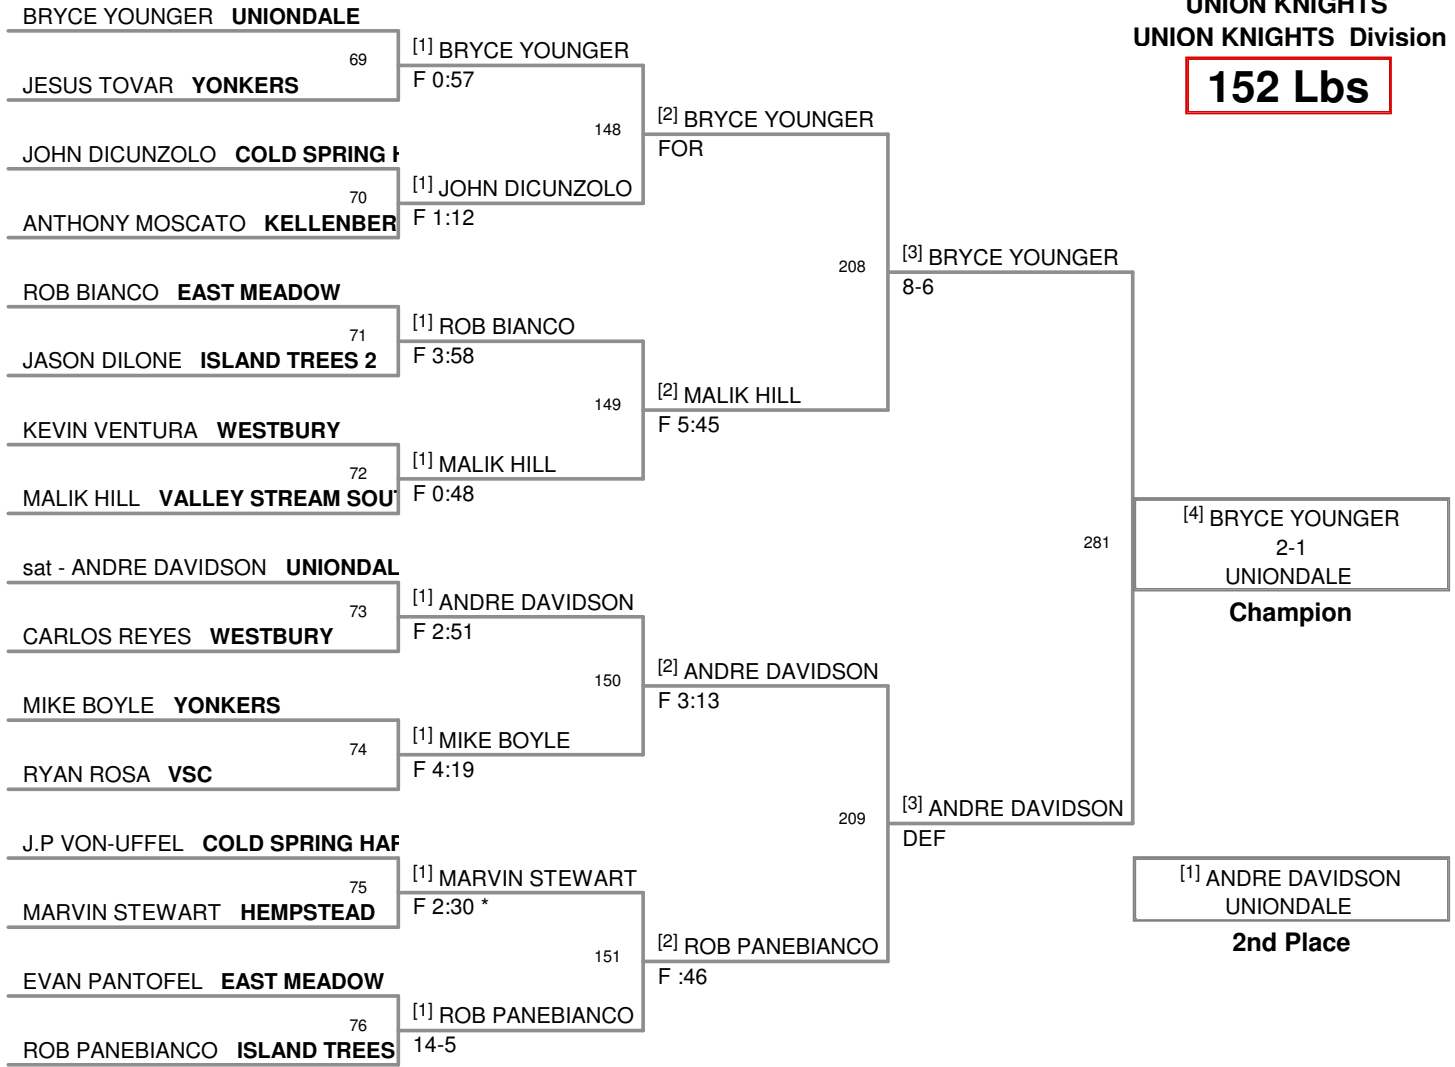

UNION KNIGHTS
UNION KNIGHTS Division

96 Lbs

UNION KNIGHTS
UNION KNIGHTS Division

103 Lbs

UNION KNIGHTS
UNION KNIGHTS Division

112 Lbs

UNION KNIGHTS
UNION KNIGHTS Division

119 Lbs

UNION KNIGHTS
UNION KNIGHTS Division

125 Lbs

UNION KNIGHTS
UNION KNIGHTS Division

130 Lbs

UNION KNIGHTS
UNION KNIGHTS Division

135 Lbs

UNION KNIGHTS
UNION KNIGHTS Division

140 Lbs

UNION KNIGHTS
UNION KNIGHTS Division

145 Lbs

UNION KNIGHTS
UNION KNIGHTS Division

152 Lbs

UNION KNIGHTS
UNION KNIGHTS Division

160 Lbs

UNION KNIGHTS
UNION KNIGHTS Division

171 Lbs