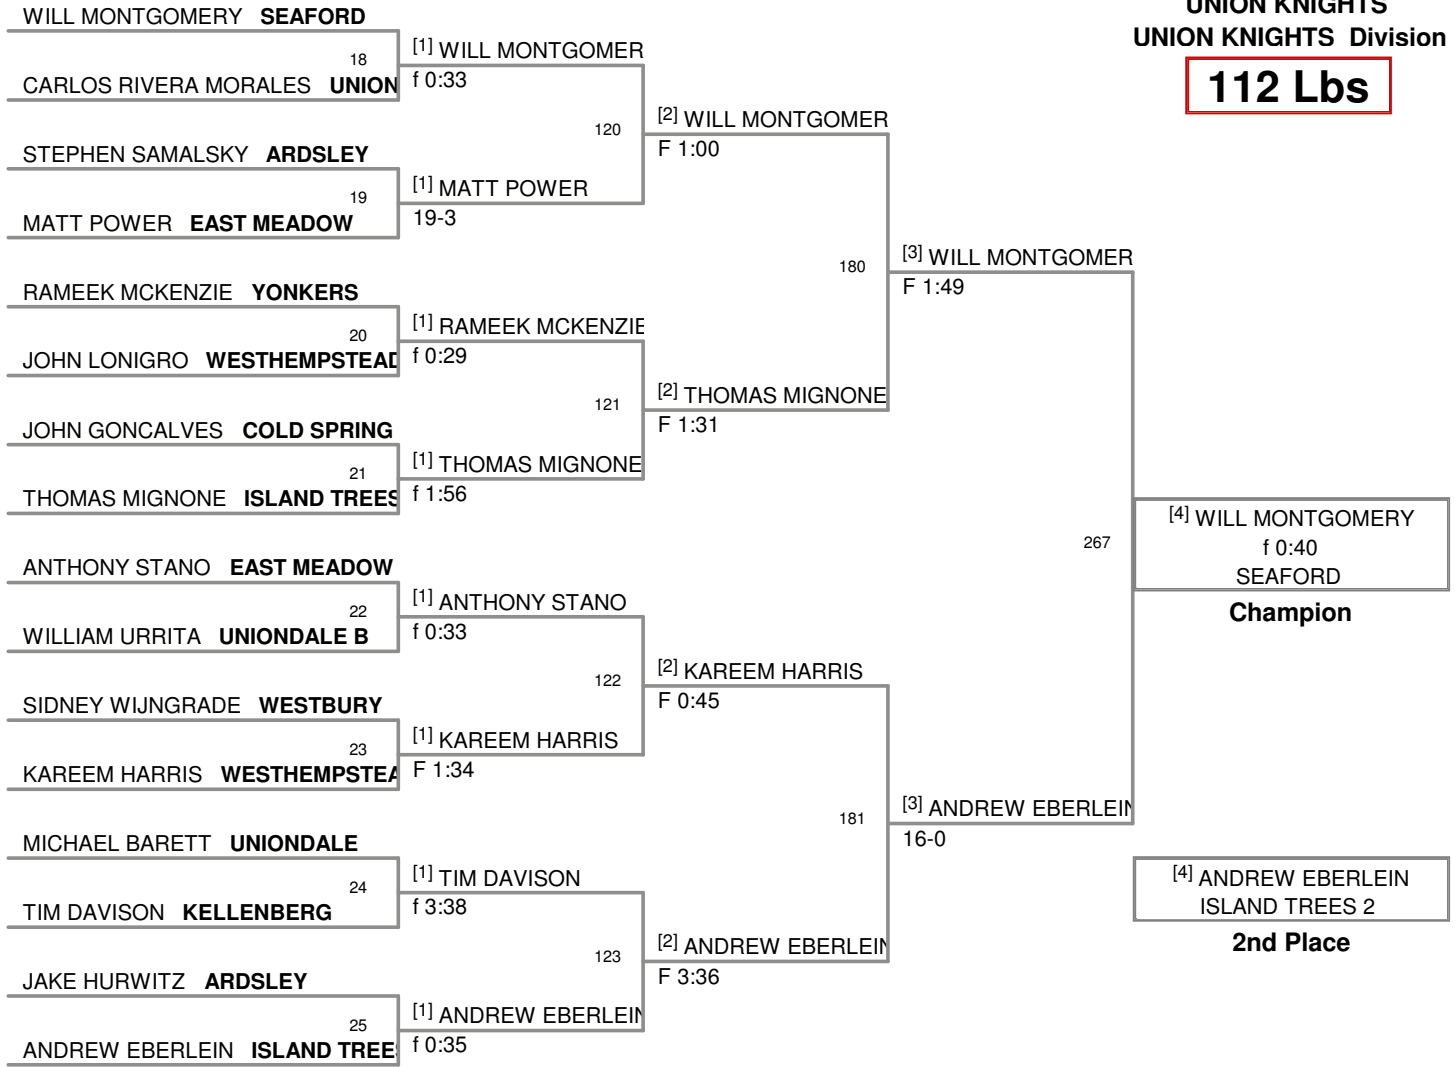

UNION KNIGHTS
UNION KNIGHTS Division

96 Lbs

UNION KNIGHTS
UNION KNIGHTS Division

103 Lbs

UNION KNIGHTS
UNION KNIGHTS Division

112 Lbs

UNION KNIGHTS
UNION KNIGHTS Division

119 Lbs

UNION KNIGHTS
UNION KNIGHTS Division

125 Lbs

UNION KNIGHTS
UNION KNIGHTS Division

130 Lbs

UNION KNIGHTS
UNION KNIGHTS Division

135 Lbs

UNION KNIGHTS
UNION KNIGHTS Division

140 Lbs