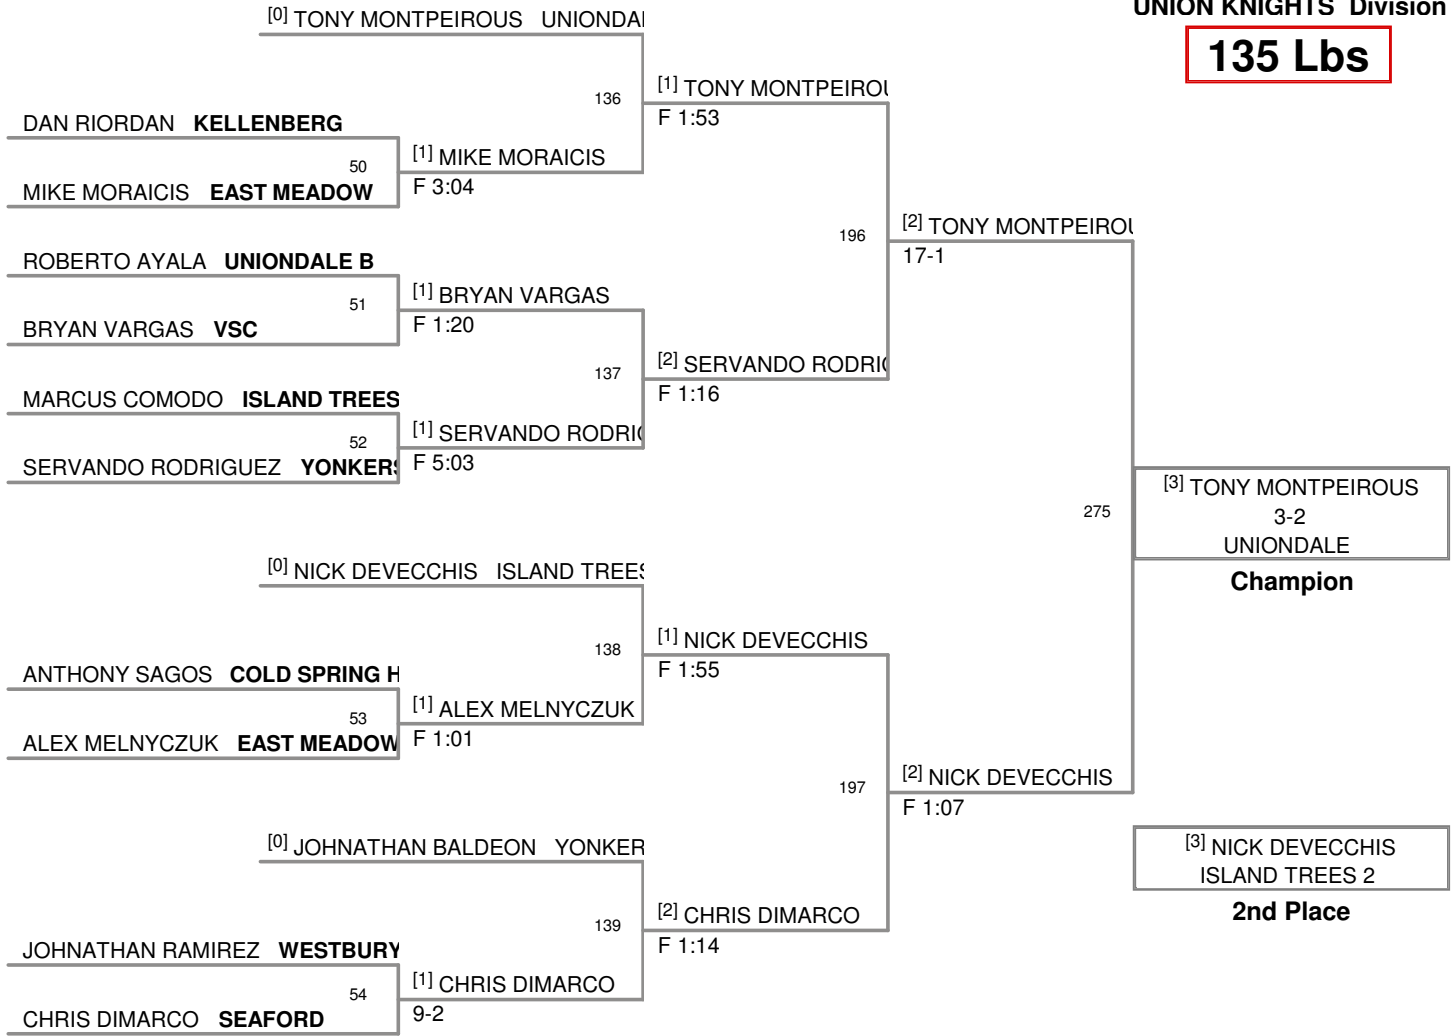

UNION KNIGHTS
UNION KNIGHTS Division

96 Lbs

UNION KNIGHTS
UNION KNIGHTS Division

103 Lbs

UNION KNIGHTS
UNION KNIGHTS Division

112 Lbs

UNION KNIGHTS
UNION KNIGHTS Division

119 Lbs

UNION KNIGHTS
UNION KNIGHTS Division

125 Lbs

UNION KNIGHTS
UNION KNIGHTS Division

130 Lbs

UNION KNIGHTS
UNION KNIGHTS Division

135 Lbs

UNION KNIGHTS
UNION KNIGHTS Division

140 Lbs

UNION KNIGHTS
UNION KNIGHTS Division

145 Lbs

UNION KNIGHTS
UNION KNIGHTS Division

152 Lbs

UNION KNIGHTS
UNION KNIGHTS Division

160 Lbs

UNION KNIGHTS
UNION KNIGHTS Division

171 Lbs