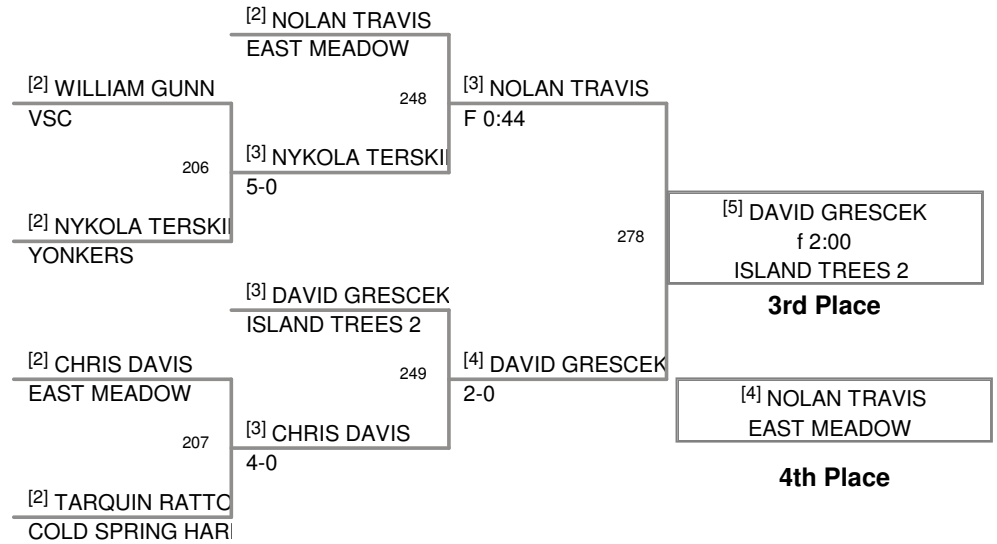

UNION KNIGHTS
UNION KNIGHTS Division

145 Lbs