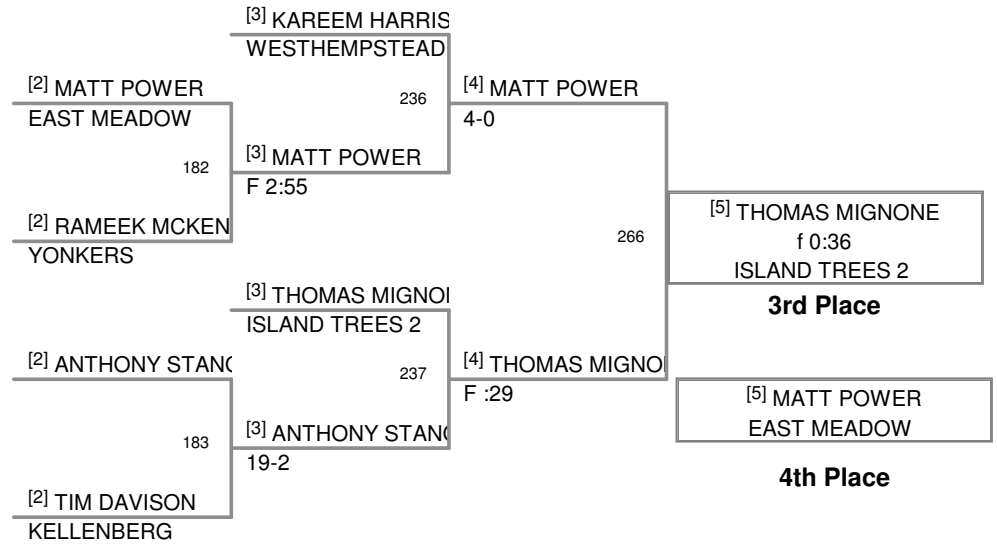

UNION KNIGHTS
UNION KNIGHTS Division

96 Lbs

UNION KNIGHTS
UNION KNIGHTS Division

103 Lbs

UNION KNIGHTS
UNION KNIGHTS Division

112 Lbs

UNION KNIGHTS
UNION KNIGHTS Division

119 Lbs

UNION KNIGHTS
UNION KNIGHTS Division

125 Lbs

UNION KNIGHTS
UNION KNIGHTS Division

130 Lbs

UNION KNIGHTS
UNION KNIGHTS Division

135 Lbs

UNION KNIGHTS
UNION KNIGHTS Division

140 Lbs