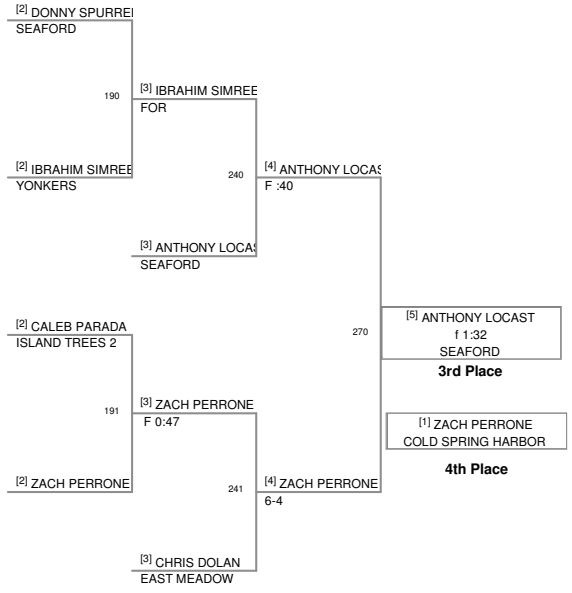

UNION KNIGHTS
UNION KNIGHTS Division

96 Lbs

UNION KNIGHTS
UNION KNIGHTS Division

103 Lbs

UNION KNIGHTS
UNION KNIGHTS Division

112 Lbs

UNION KNIGHTS
UNION KNIGHTS Division

119 Lbs

UNION KNIGHTS
UNION KNIGHTS Division

125 Lbs

UNION KNIGHTS
UNION KNIGHTS Division

130 Lbs

UNION KNIGHTS
UNION KNIGHTS Division

135 Lbs

UNION KNIGHTS
UNION KNIGHTS Division

140 Lbs