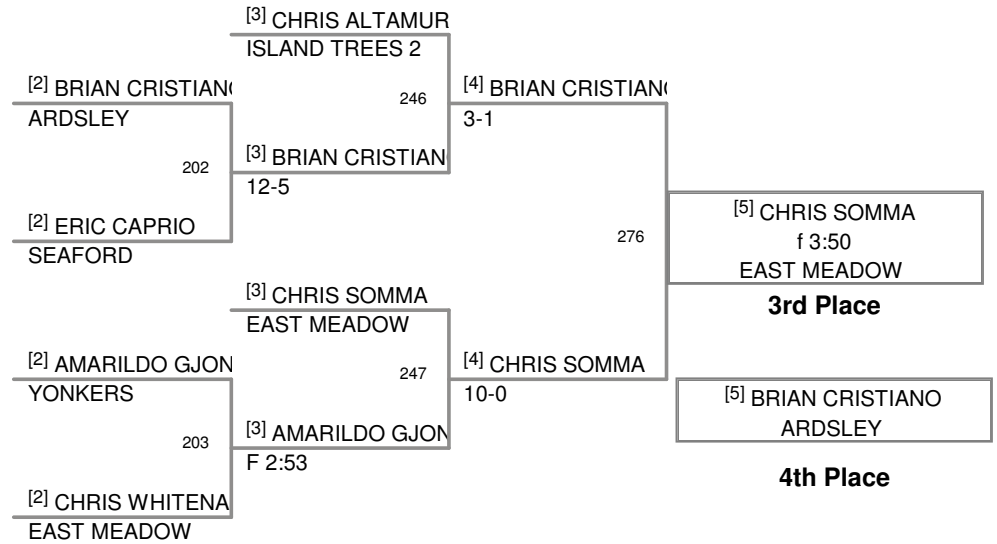

UNION KNIGHTS
UNION KNIGHTS Division

125 Lbs

UNION KNIGHTS
UNION KNIGHTS Division

130 Lbs

UNION KNIGHTS
UNION KNIGHTS Division

135 Lbs

UNION KNIGHTS
UNION KNIGHTS Division

140 Lbs