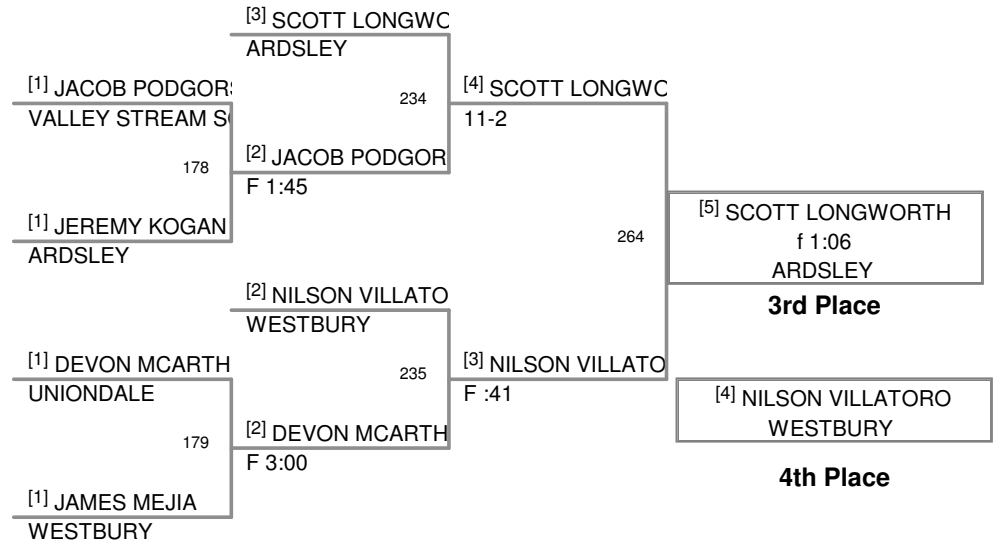

UNION KNIGHTS
UNION KNIGHTS Division

96 Lbs

UNION KNIGHTS
UNION KNIGHTS Division

103 Lbs

UNION KNIGHTS
UNION KNIGHTS Division

112 Lbs

UNION KNIGHTS
UNION KNIGHTS Division

119 Lbs

UNION KNIGHTS
UNION KNIGHTS Division

125 Lbs

UNION KNIGHTS
UNION KNIGHTS Division

130 Lbs

UNION KNIGHTS
UNION KNIGHTS Division

135 Lbs

UNION KNIGHTS
UNION KNIGHTS Division

140 Lbs