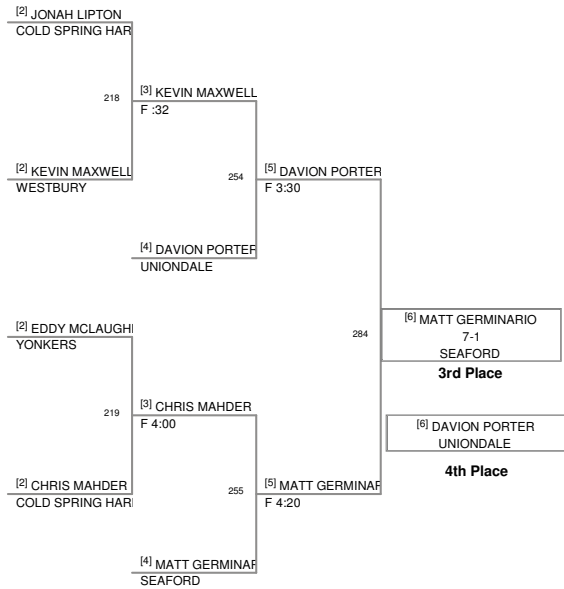

UNION KNIGHTS
UNION KNIGHTS Division

145 Lbs

UNION KNIGHTS
UNION KNIGHTS Division

152 Lbs

UNION KNIGHTS
UNION KNIGHTS Division

160 Lbs

UNION KNIGHTS
UNION KNIGHTS Division

171 Lbs

UNION KNIGHTS
UNION KNIGHTS Division

189 Lbs

UNION KNIGHTS
UNION KNIGHTS Division

215 Lbs

UNION KNIGHTS
UNION KNIGHTS Division

285 Lbs