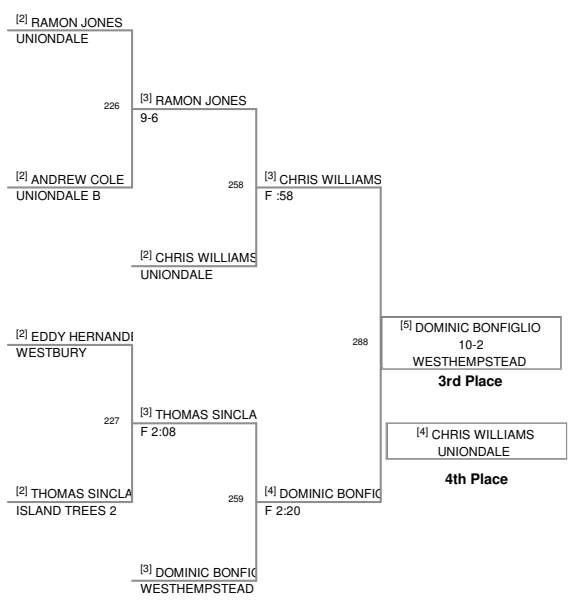

UNION KNIGHTS
UNION KNIGHTS Division

145 Lbs

UNION KNIGHTS
UNION KNIGHTS Division

152 Lbs

UNION KNIGHTS
UNION KNIGHTS Division

160 Lbs

UNION KNIGHTS
UNION KNIGHTS Division

171 Lbs

UNION KNIGHTS
UNION KNIGHTS Division

189 Lbs

UNION KNIGHTS
UNION KNIGHTS Division

215 Lbs

UNION KNIGHTS
UNION KNIGHTS Division

285 Lbs