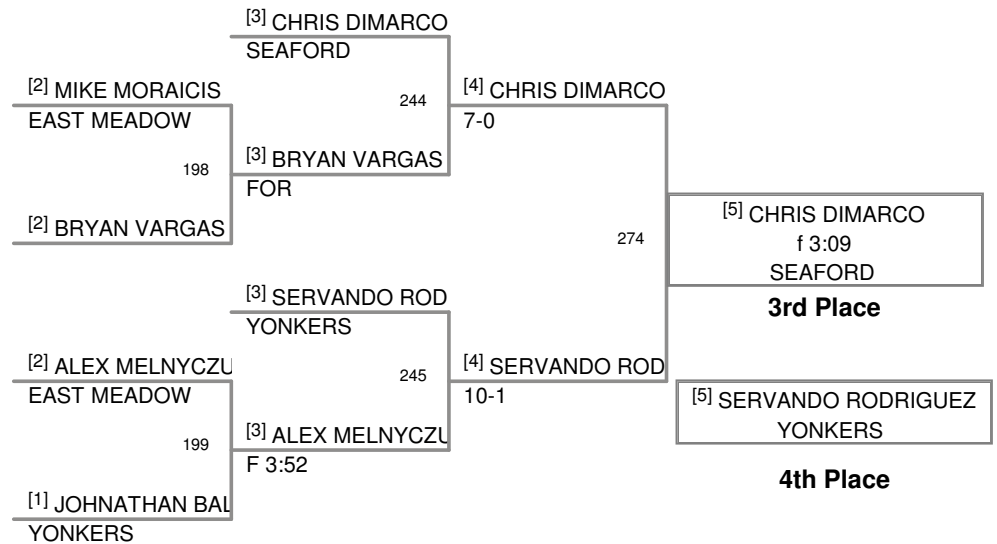

UNION KNIGHTS
UNION KNIGHTS Division

125 Lbs

UNION KNIGHTS
UNION KNIGHTS Division

130 Lbs

UNION KNIGHTS
UNION KNIGHTS Division

135 Lbs

UNION KNIGHTS
UNION KNIGHTS Division

140 Lbs

UNION KNIGHTS
UNION KNIGHTS Division

145 Lbs

UNION KNIGHTS
UNION KNIGHTS Division

152 Lbs

UNION KNIGHTS
UNION KNIGHTS Division

160 Lbs

UNION KNIGHTS
UNION KNIGHTS Division

171 Lbs