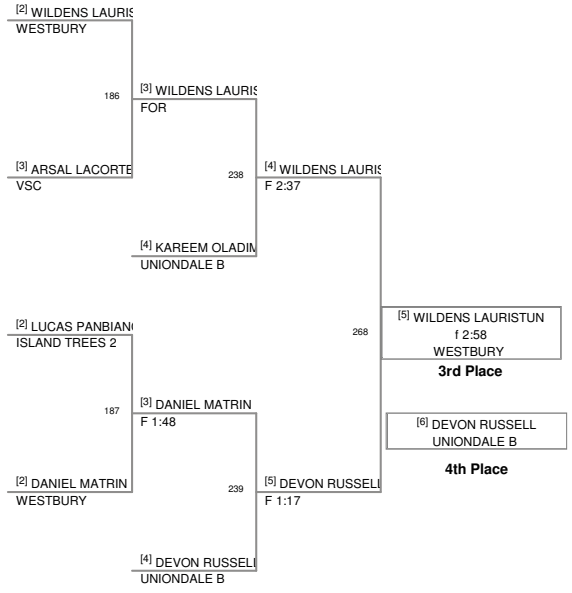

UNION KNIGHTS
UNION KNIGHTS Division

96 Lbs

UNION KNIGHTS
UNION KNIGHTS Division

103 Lbs

UNION KNIGHTS
UNION KNIGHTS Division

112 Lbs

UNION KNIGHTS
UNION KNIGHTS Division

119 Lbs

UNION KNIGHTS
UNION KNIGHTS Division

125 Lbs

UNION KNIGHTS
UNION KNIGHTS Division

130 Lbs

UNION KNIGHTS
UNION KNIGHTS Division

135 Lbs

UNION KNIGHTS
UNION KNIGHTS Division

140 Lbs