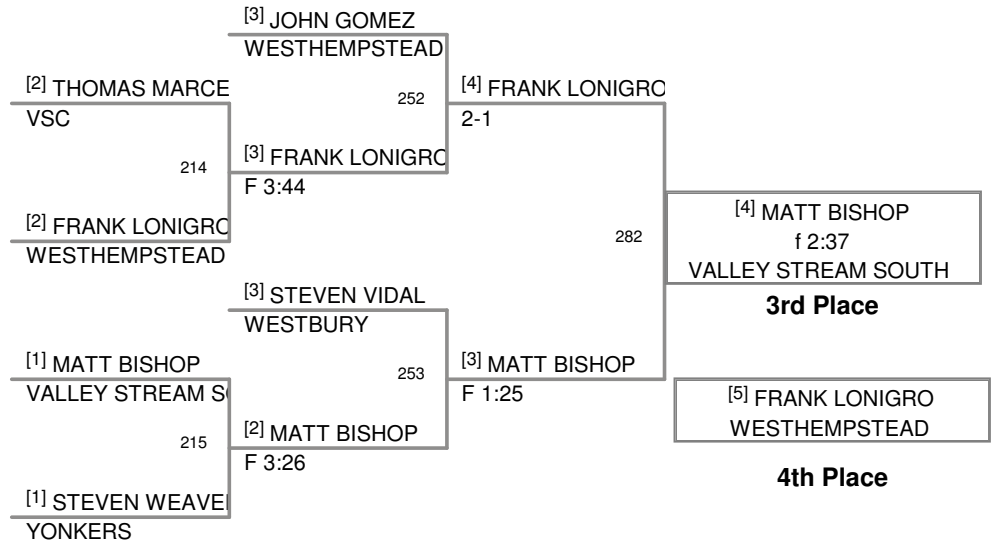

UNION KNIGHTS
UNION KNIGHTS Division

145 Lbs

UNION KNIGHTS
UNION KNIGHTS Division

152 Lbs

UNION KNIGHTS
UNION KNIGHTS Division

160 Lbs

UNION KNIGHTS
UNION KNIGHTS Division

171 Lbs