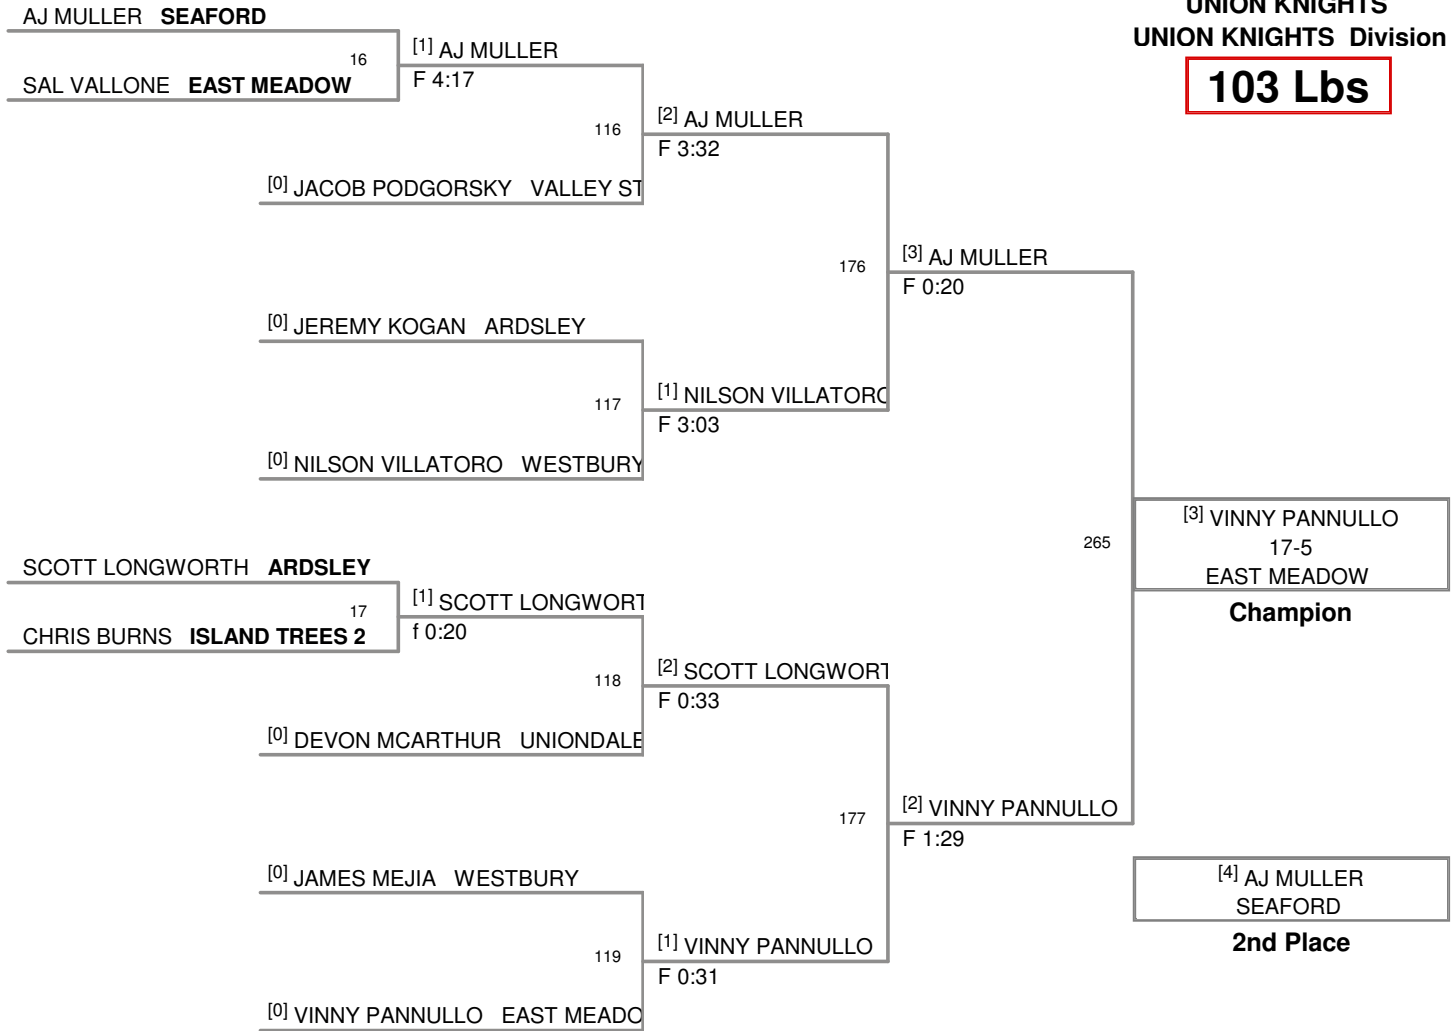

UNION KNIGHTS
UNION KNIGHTS Division

96 Lbs

UNION KNIGHTS
UNION KNIGHTS Division

103 Lbs

UNION KNIGHTS
UNION KNIGHTS Division

112 Lbs

UNION KNIGHTS
UNION KNIGHTS Division

119 Lbs

UNION KNIGHTS
UNION KNIGHTS Division

125 Lbs

UNION KNIGHTS
UNION KNIGHTS Division

130 Lbs

UNION KNIGHTS
UNION KNIGHTS Division

135 Lbs

UNION KNIGHTS
UNION KNIGHTS Division

140 Lbs