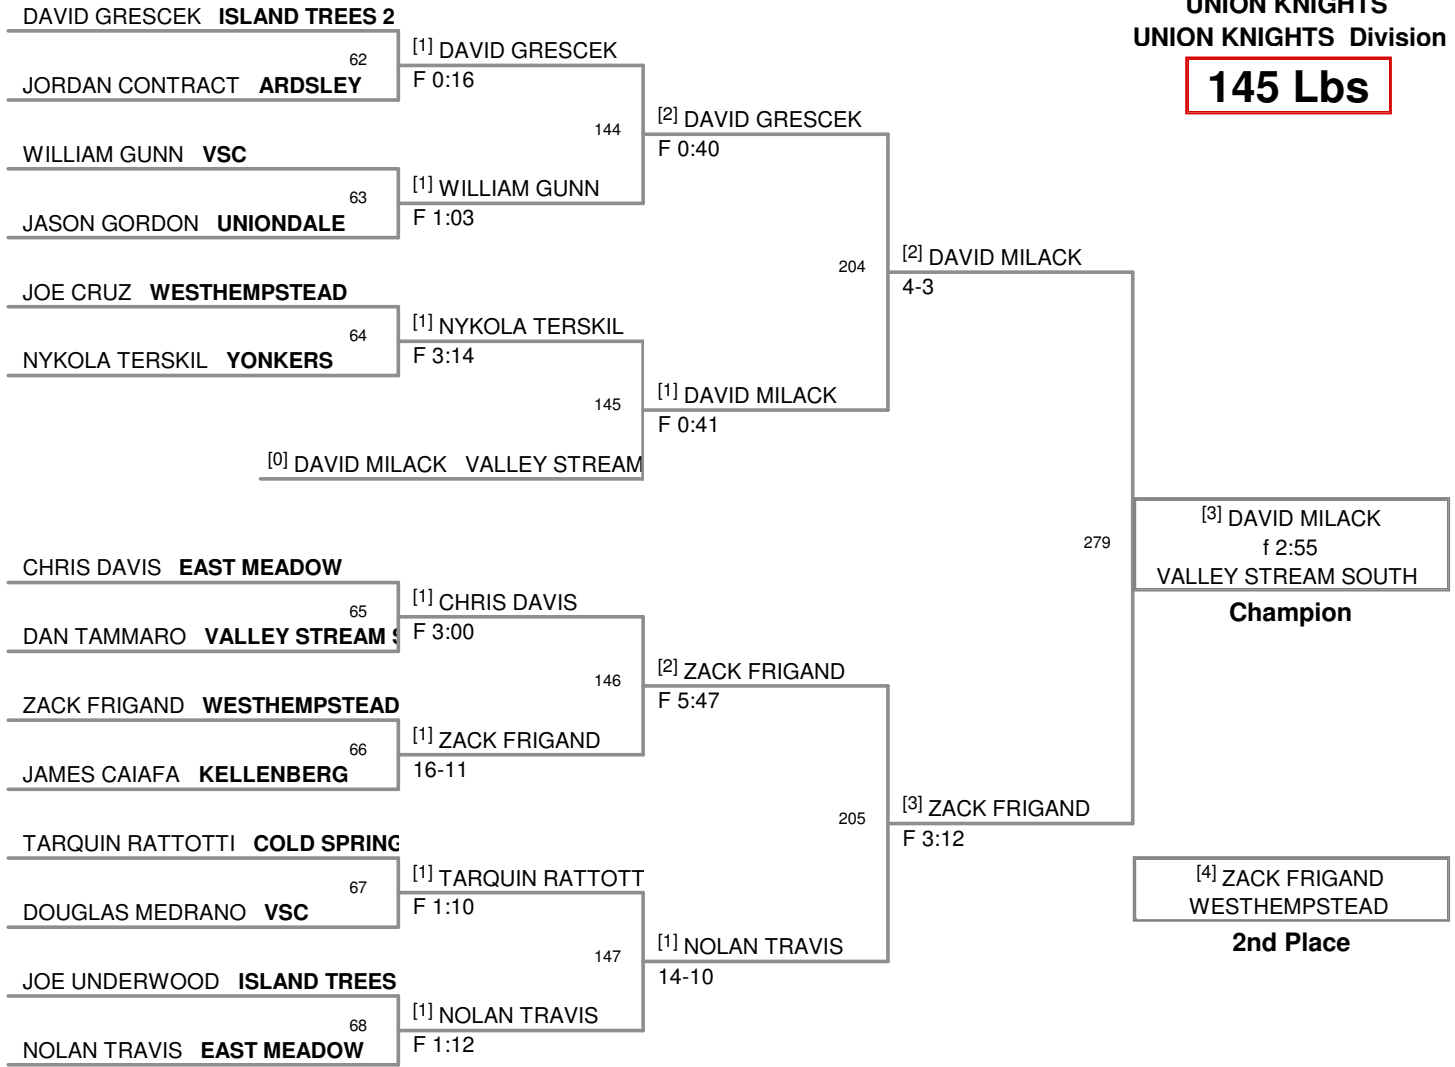

UNION KNIGHTS
UNION KNIGHTS Division

96 Lbs

UNION KNIGHTS
UNION KNIGHTS Division

103 Lbs

UNION KNIGHTS
UNION KNIGHTS Division

112 Lbs

UNION KNIGHTS
UNION KNIGHTS Division

119 Lbs

UNION KNIGHTS
UNION KNIGHTS Division

125 Lbs

UNION KNIGHTS
UNION KNIGHTS Division

130 Lbs

UNION KNIGHTS
UNION KNIGHTS Division

135 Lbs

UNION KNIGHTS
UNION KNIGHTS Division

140 Lbs

UNION KNIGHTS
UNION KNIGHTS Division

145 Lbs

UNION KNIGHTS
UNION KNIGHTS Division

152 Lbs

UNION KNIGHTS
UNION KNIGHTS Division

160 Lbs

UNION KNIGHTS
UNION KNIGHTS Division

171 Lbs