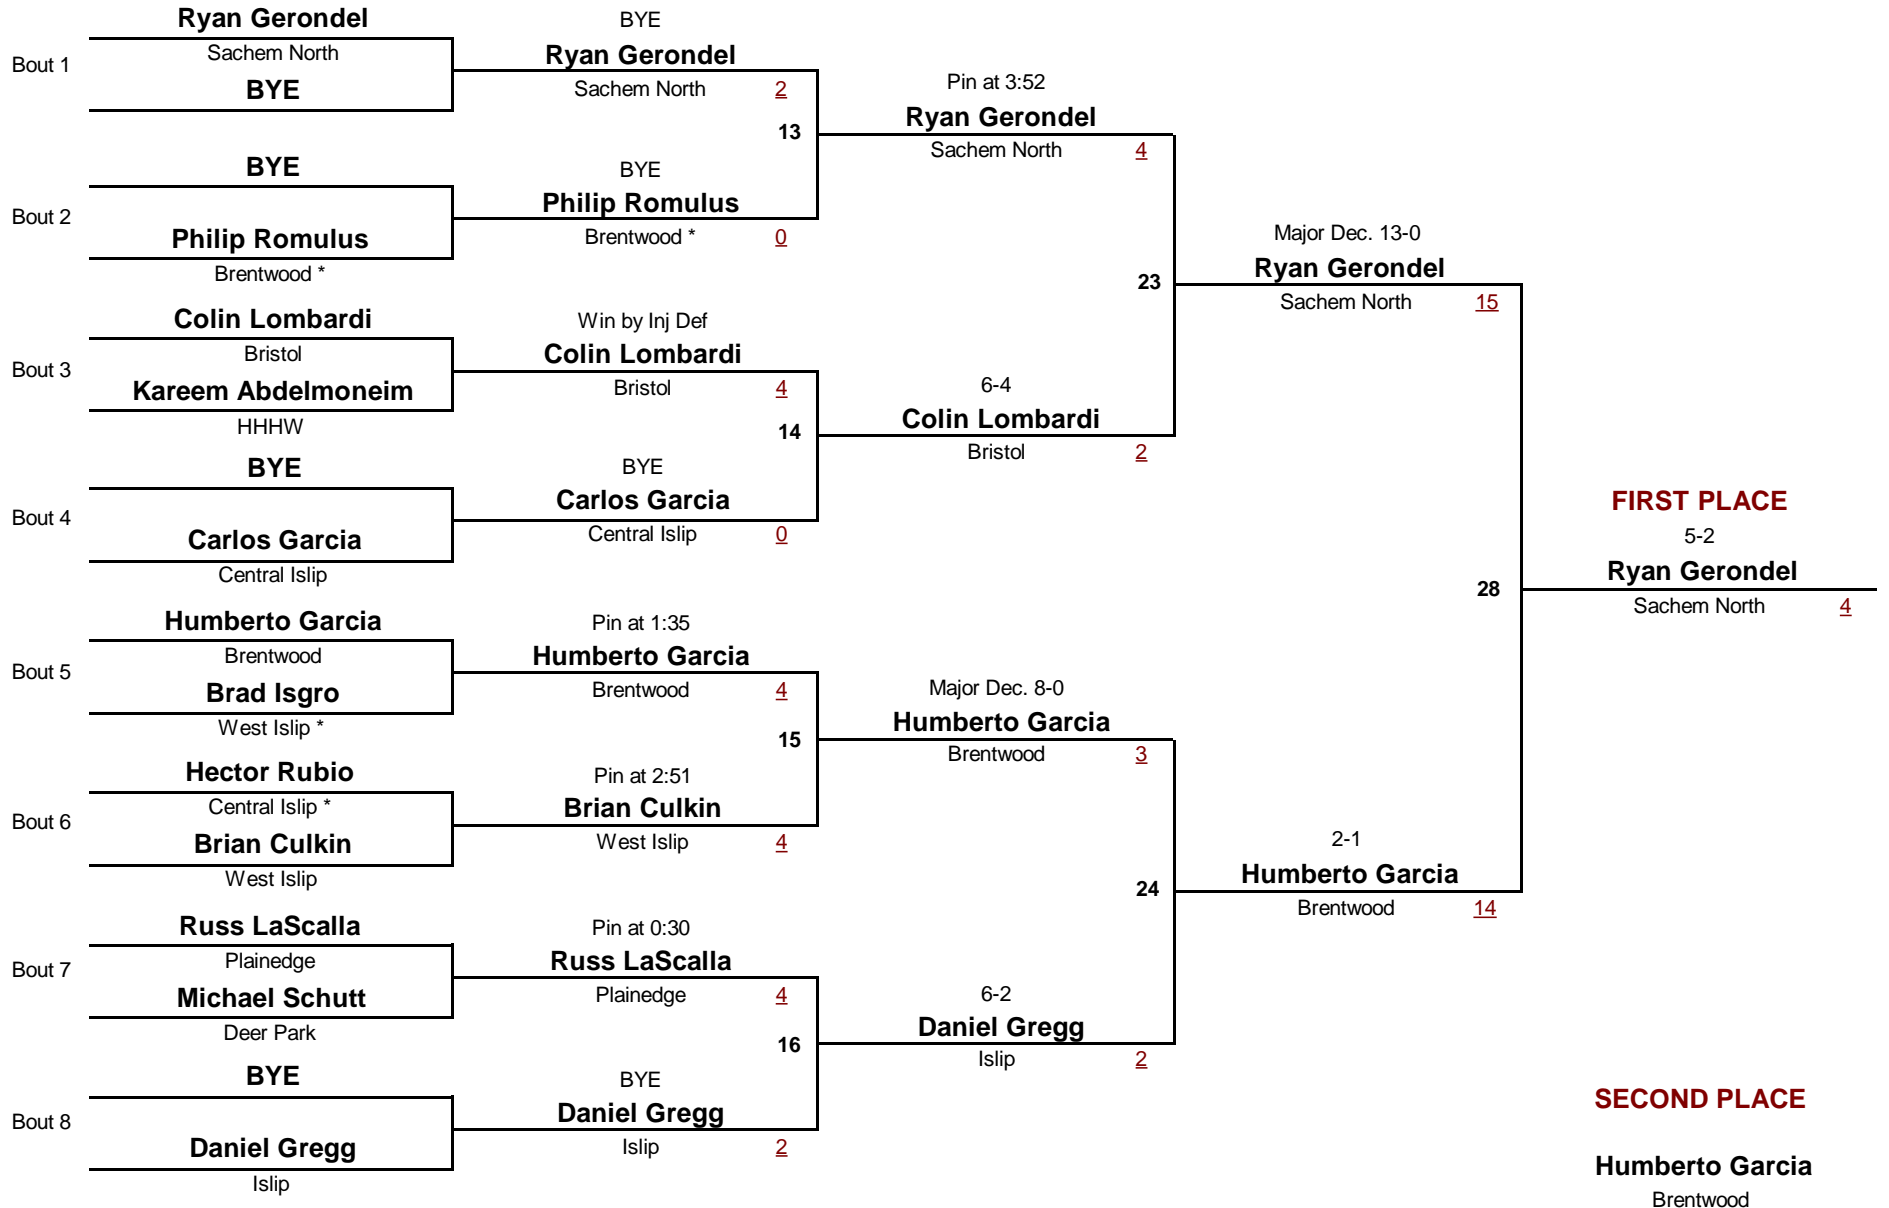

VARSITY

DIVISION

125

WEIGHT

Kris McDonald Islip Cup

January 23, 2010

Championship Rounds