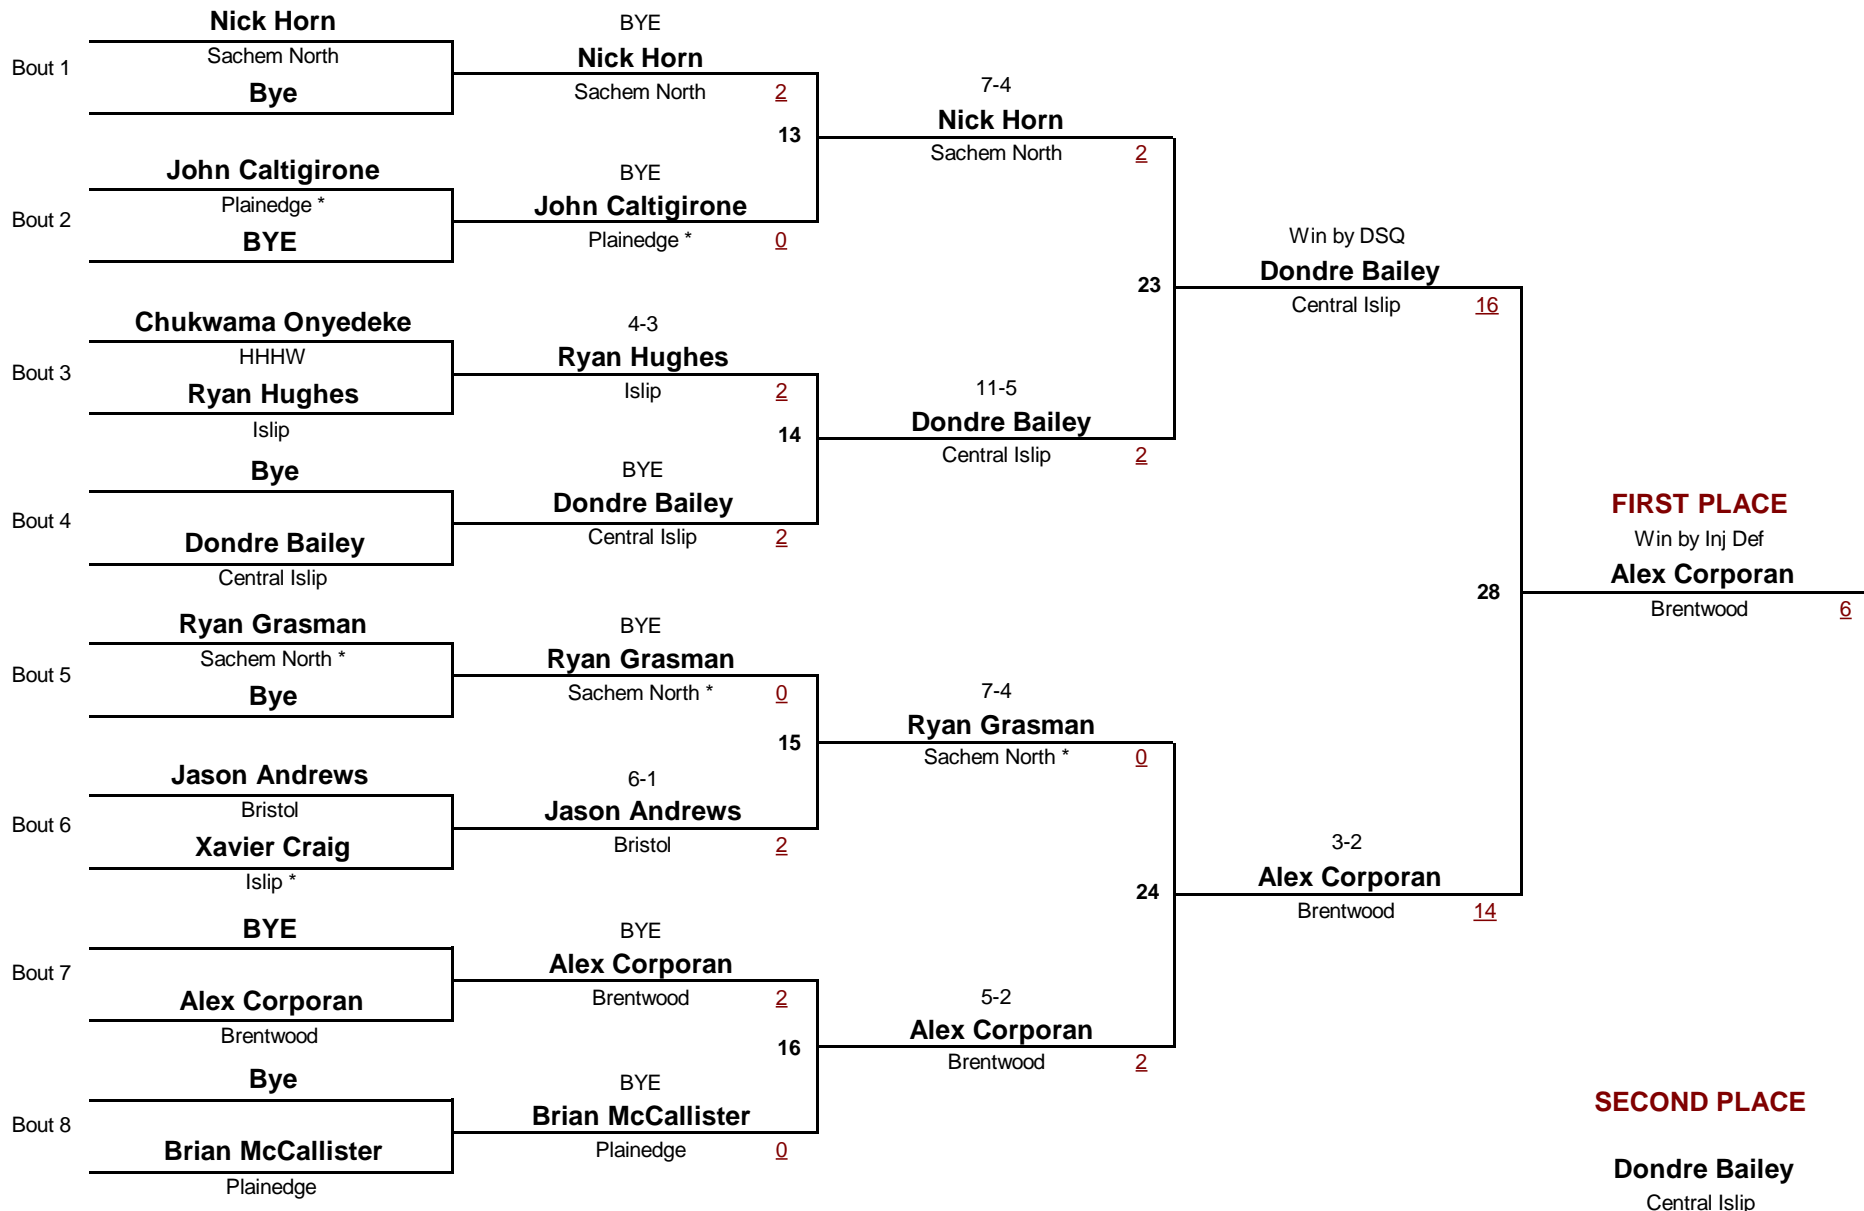

VARSITY

DIVISION

189

WEIGHT

Kris McDonald Islip Cup

January 23, 2010

Championship Rounds