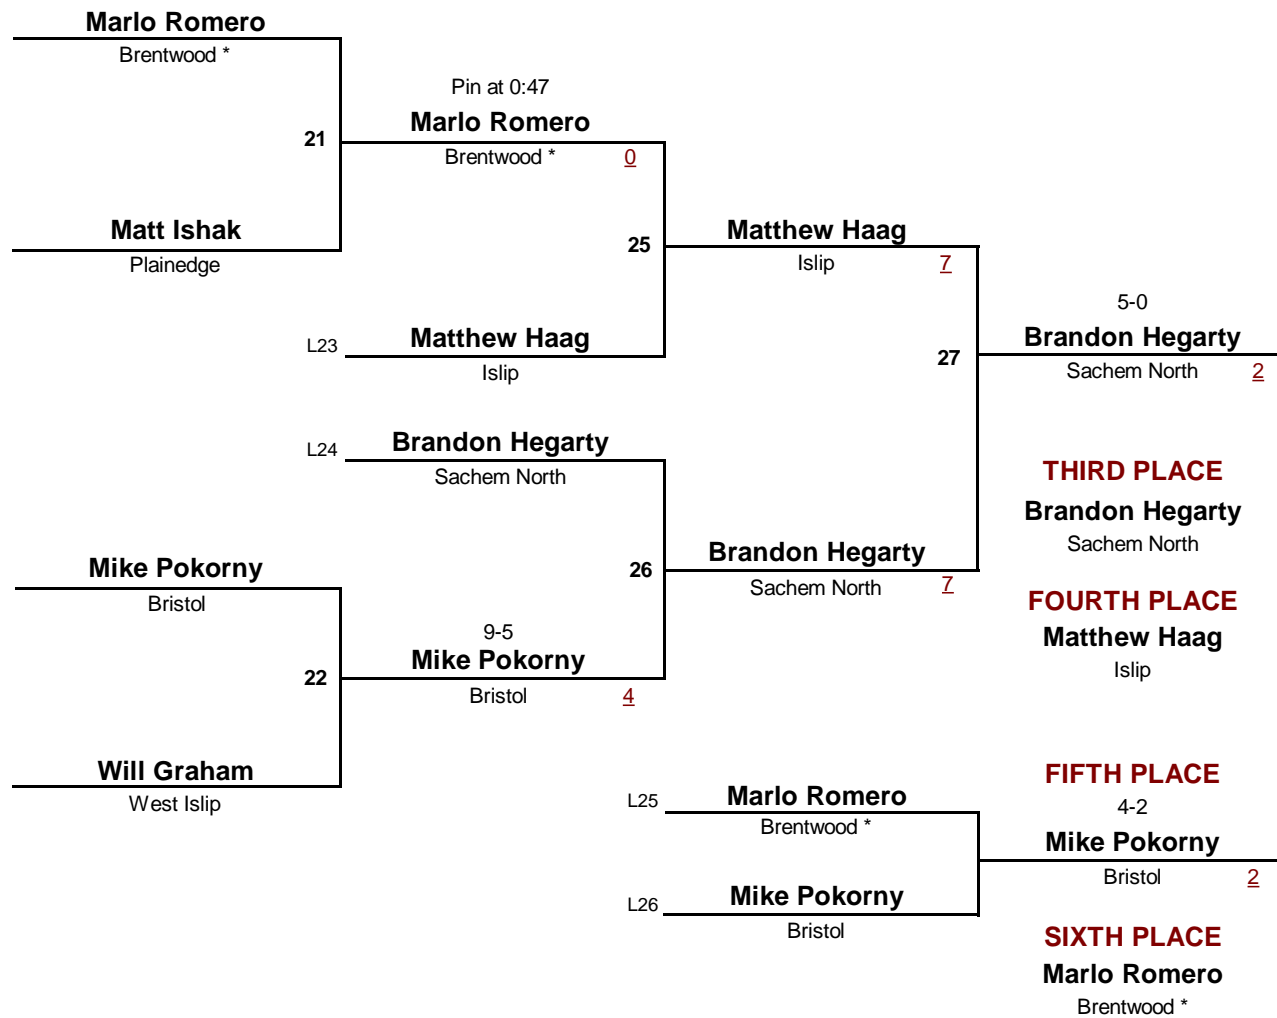

VARSDITY

DIVISION

112

WEIGHT

Kris McDonald Islip Cup

January 23, 2010

Consolation Rounds