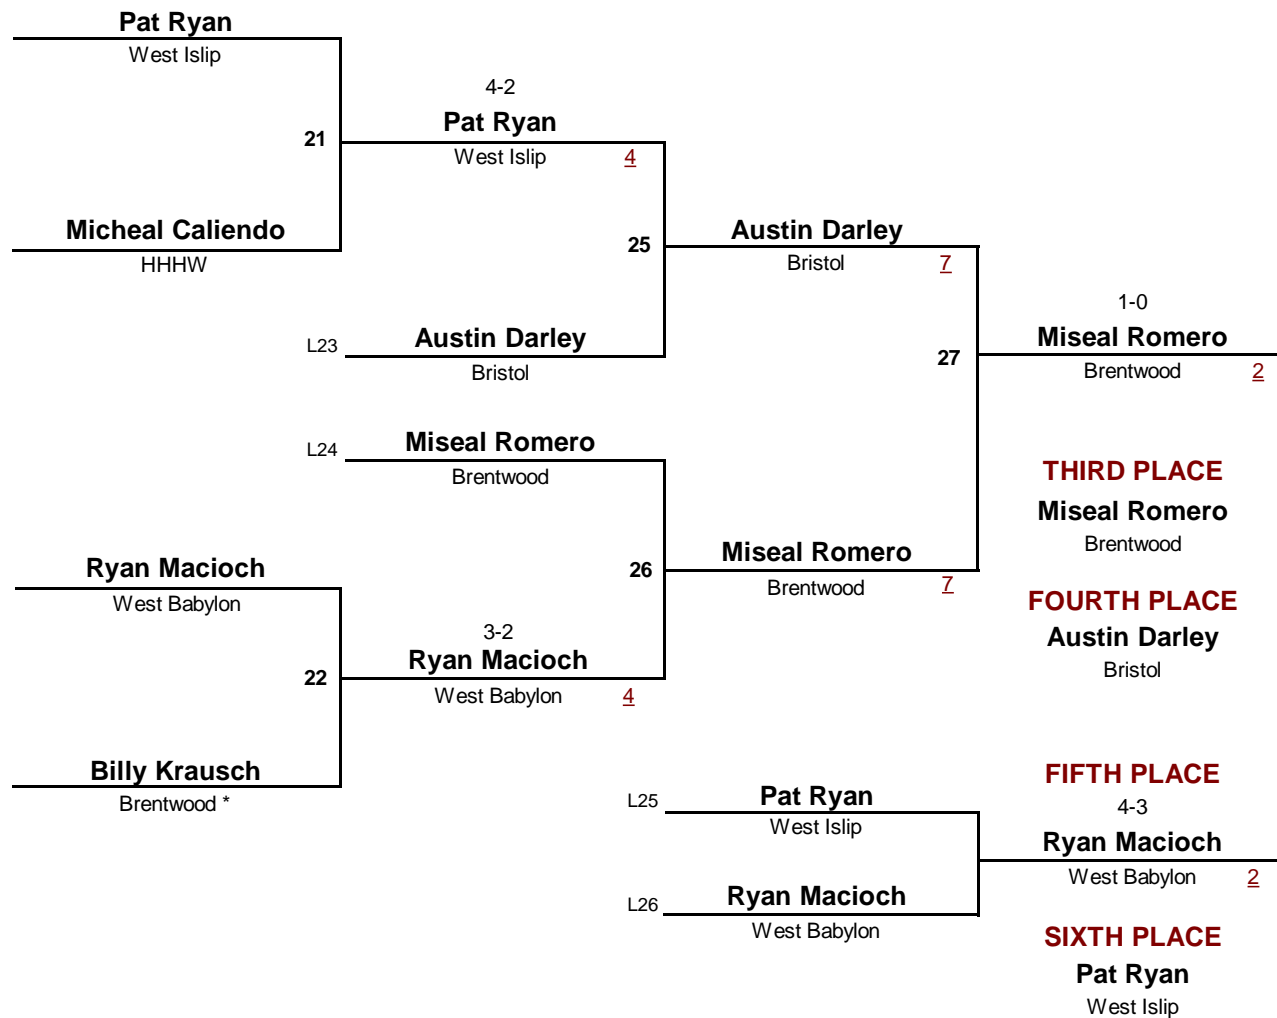

VARSITY

DIVISION

160

WEIGHT

Kris McDonald Islip Cup

January 23, 2010

Consolation Rounds