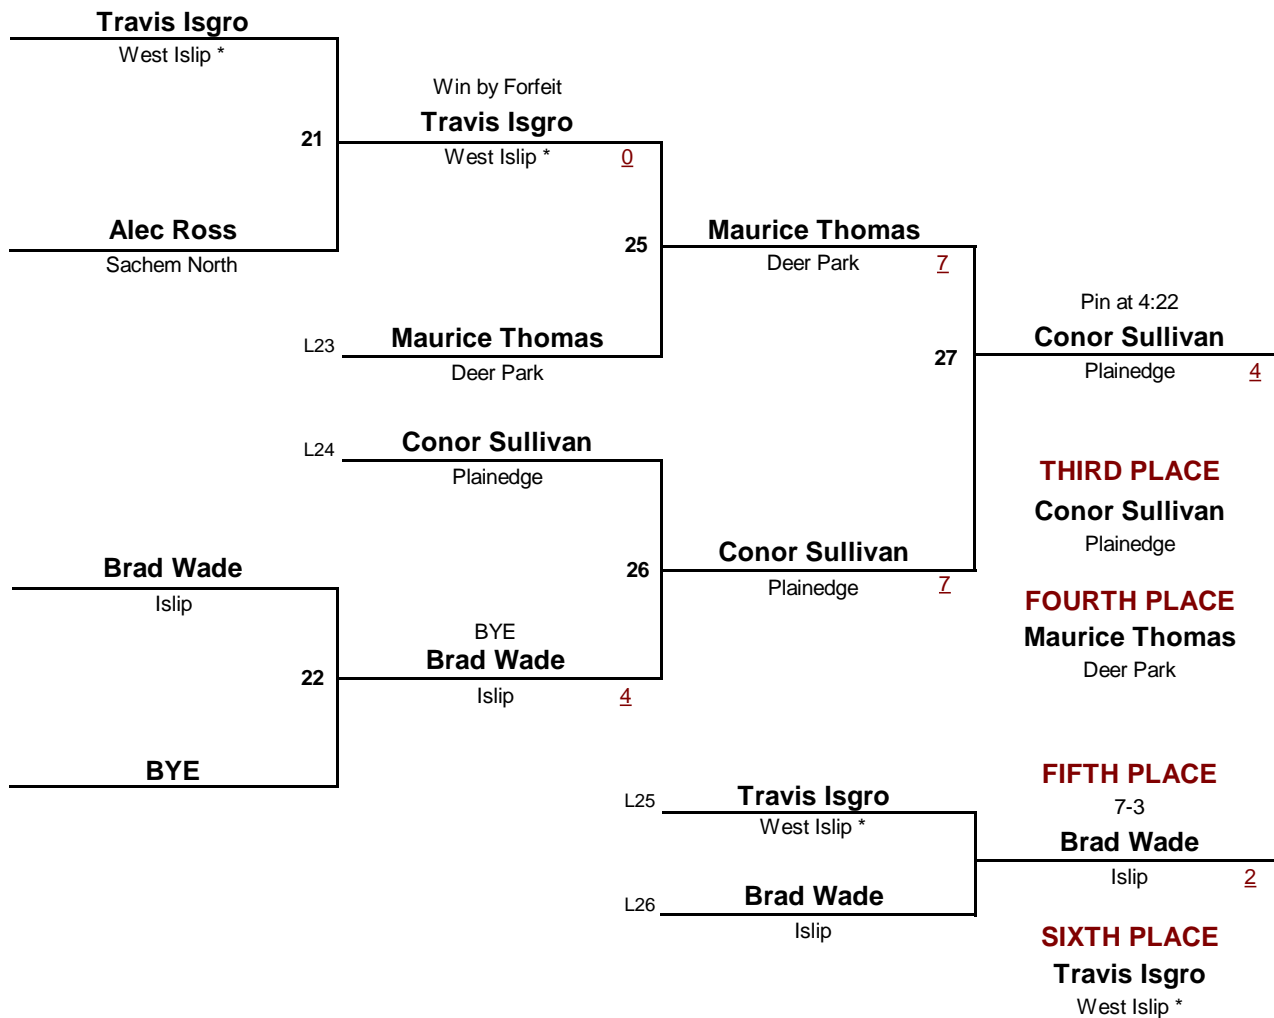

VARSIITY

DIVISION

96

WEIGHT

Kris McDonald Islip Cup

January 23, 2010

Consolation Rounds