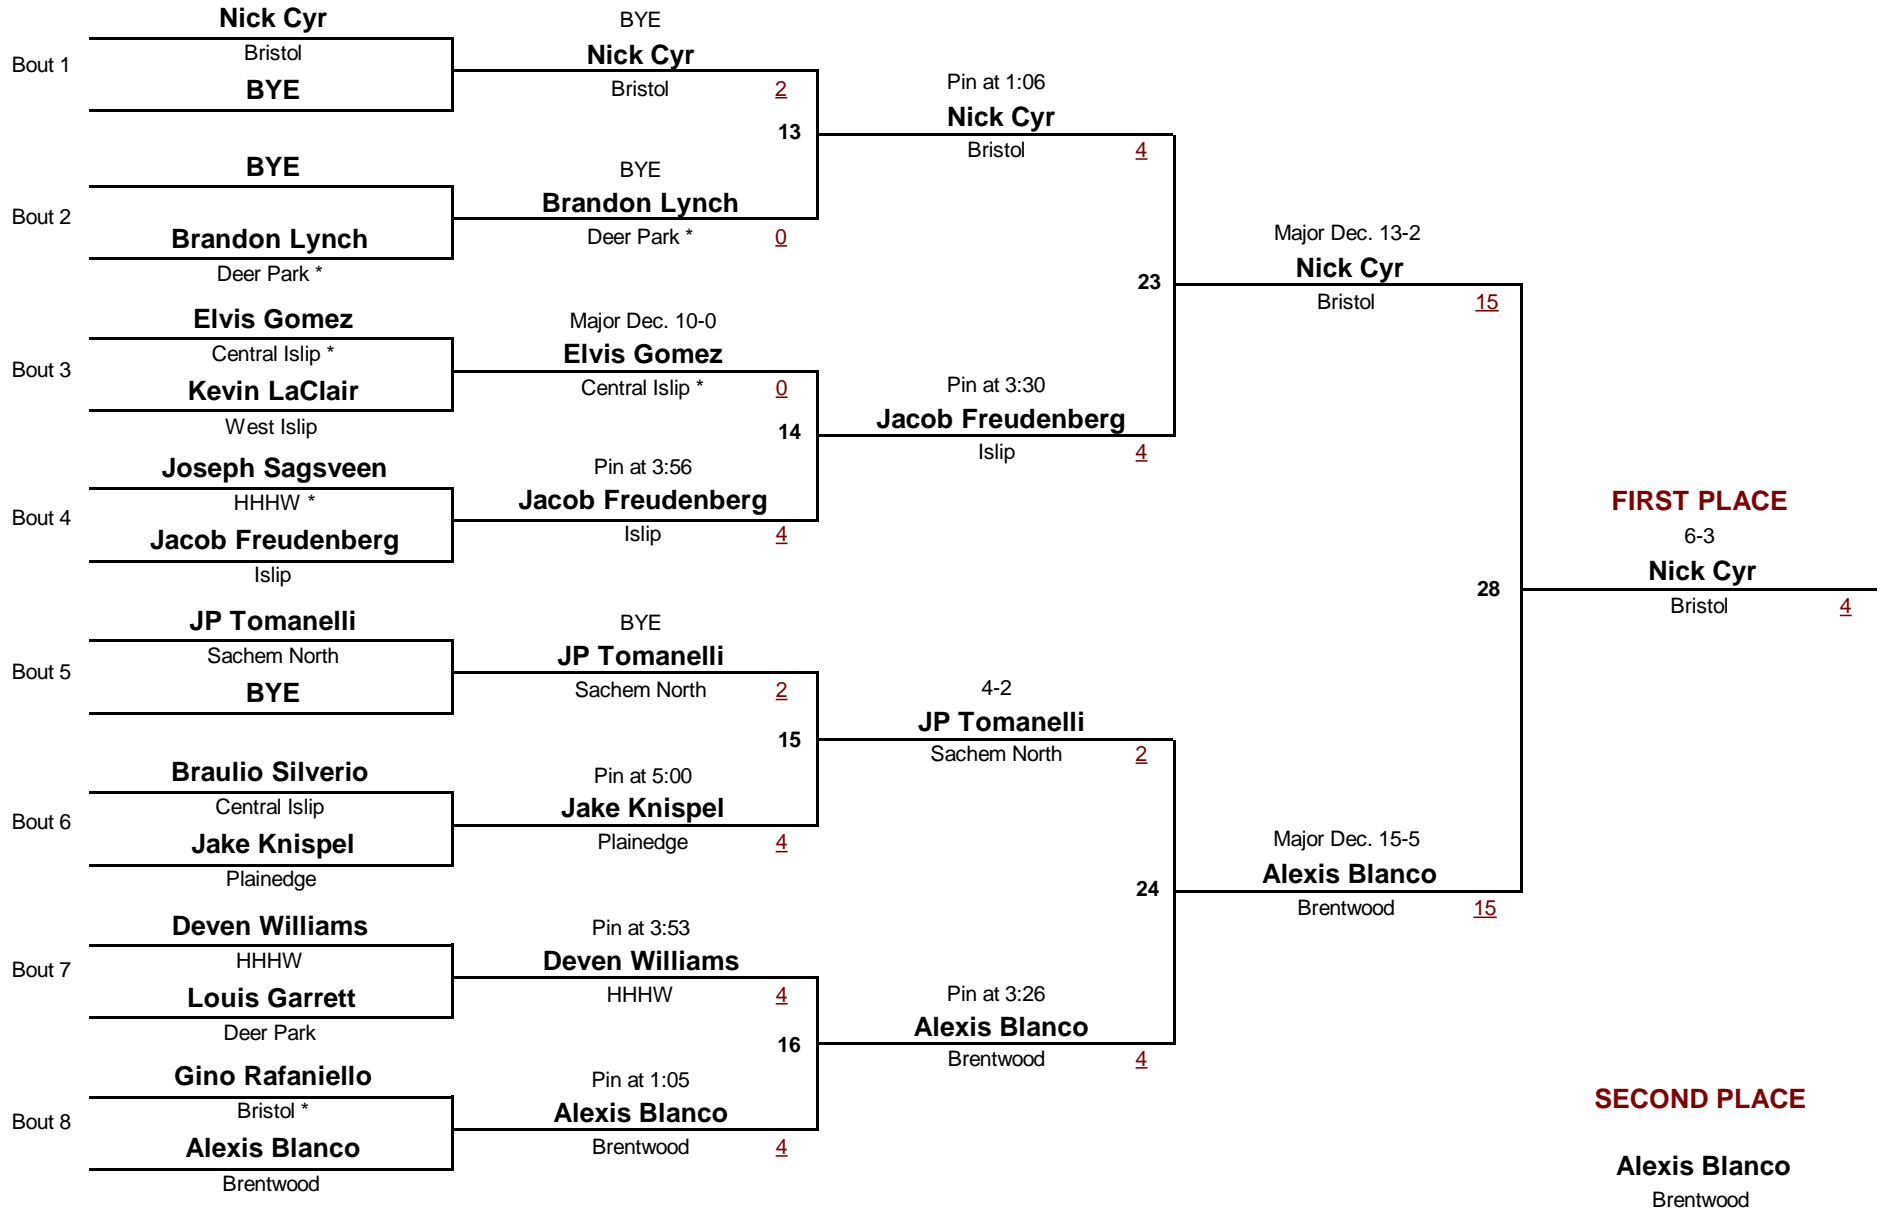

VARSITY

DIVISION

130

WEIGHT

Kris McDonald Islip Cup

January 23, 2010

Championship Rounds