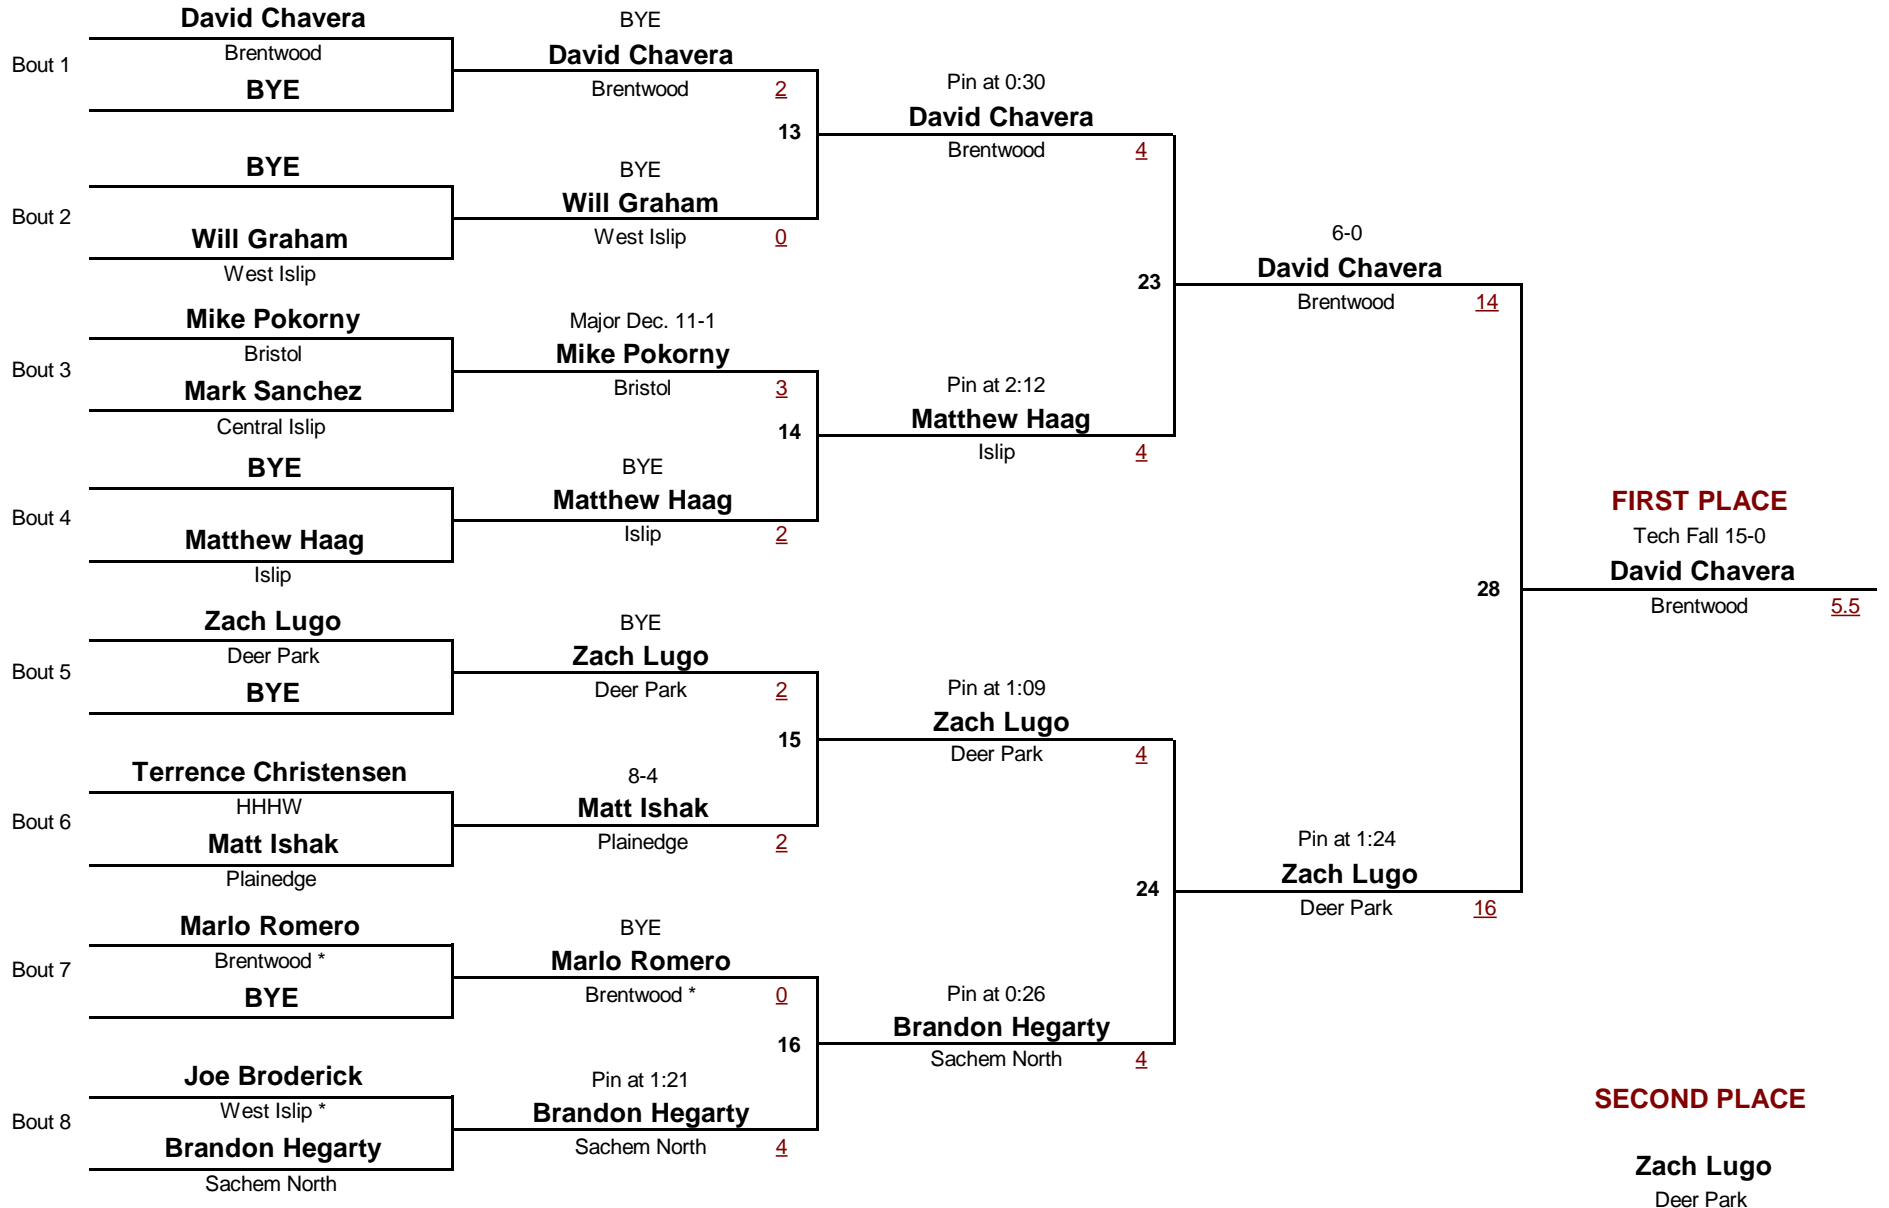

VARSITY

DIVISION

112

WEIGHT

Kris McDonald Islip Cup

January 23, 2010

Championship Rounds