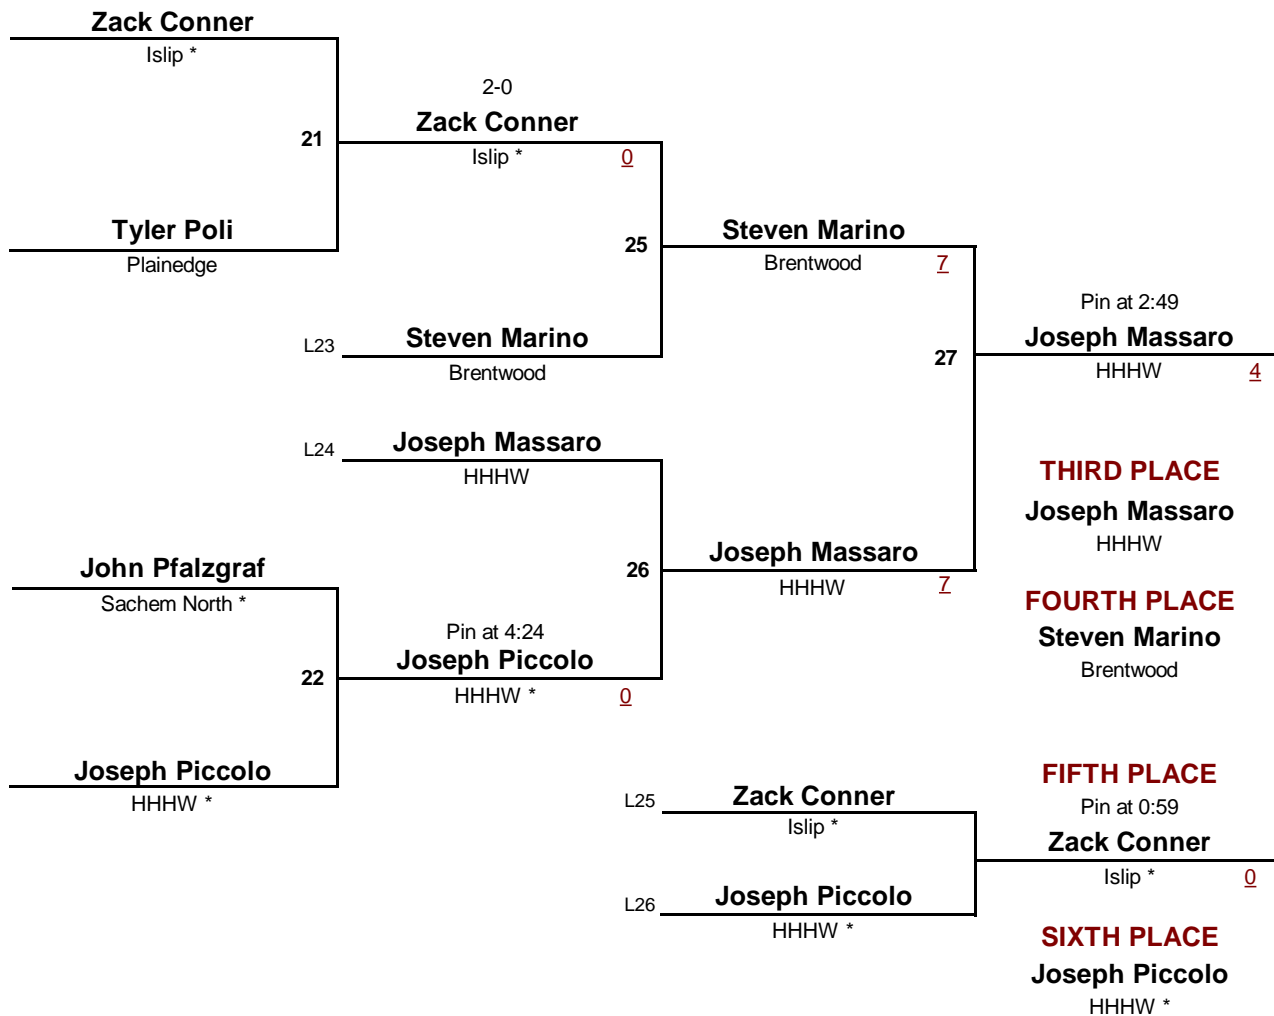

VARSITY

DIVISION

152

WEIGHT

Kris McDonald Islip Cup

January 23, 2010

Consolation Rounds