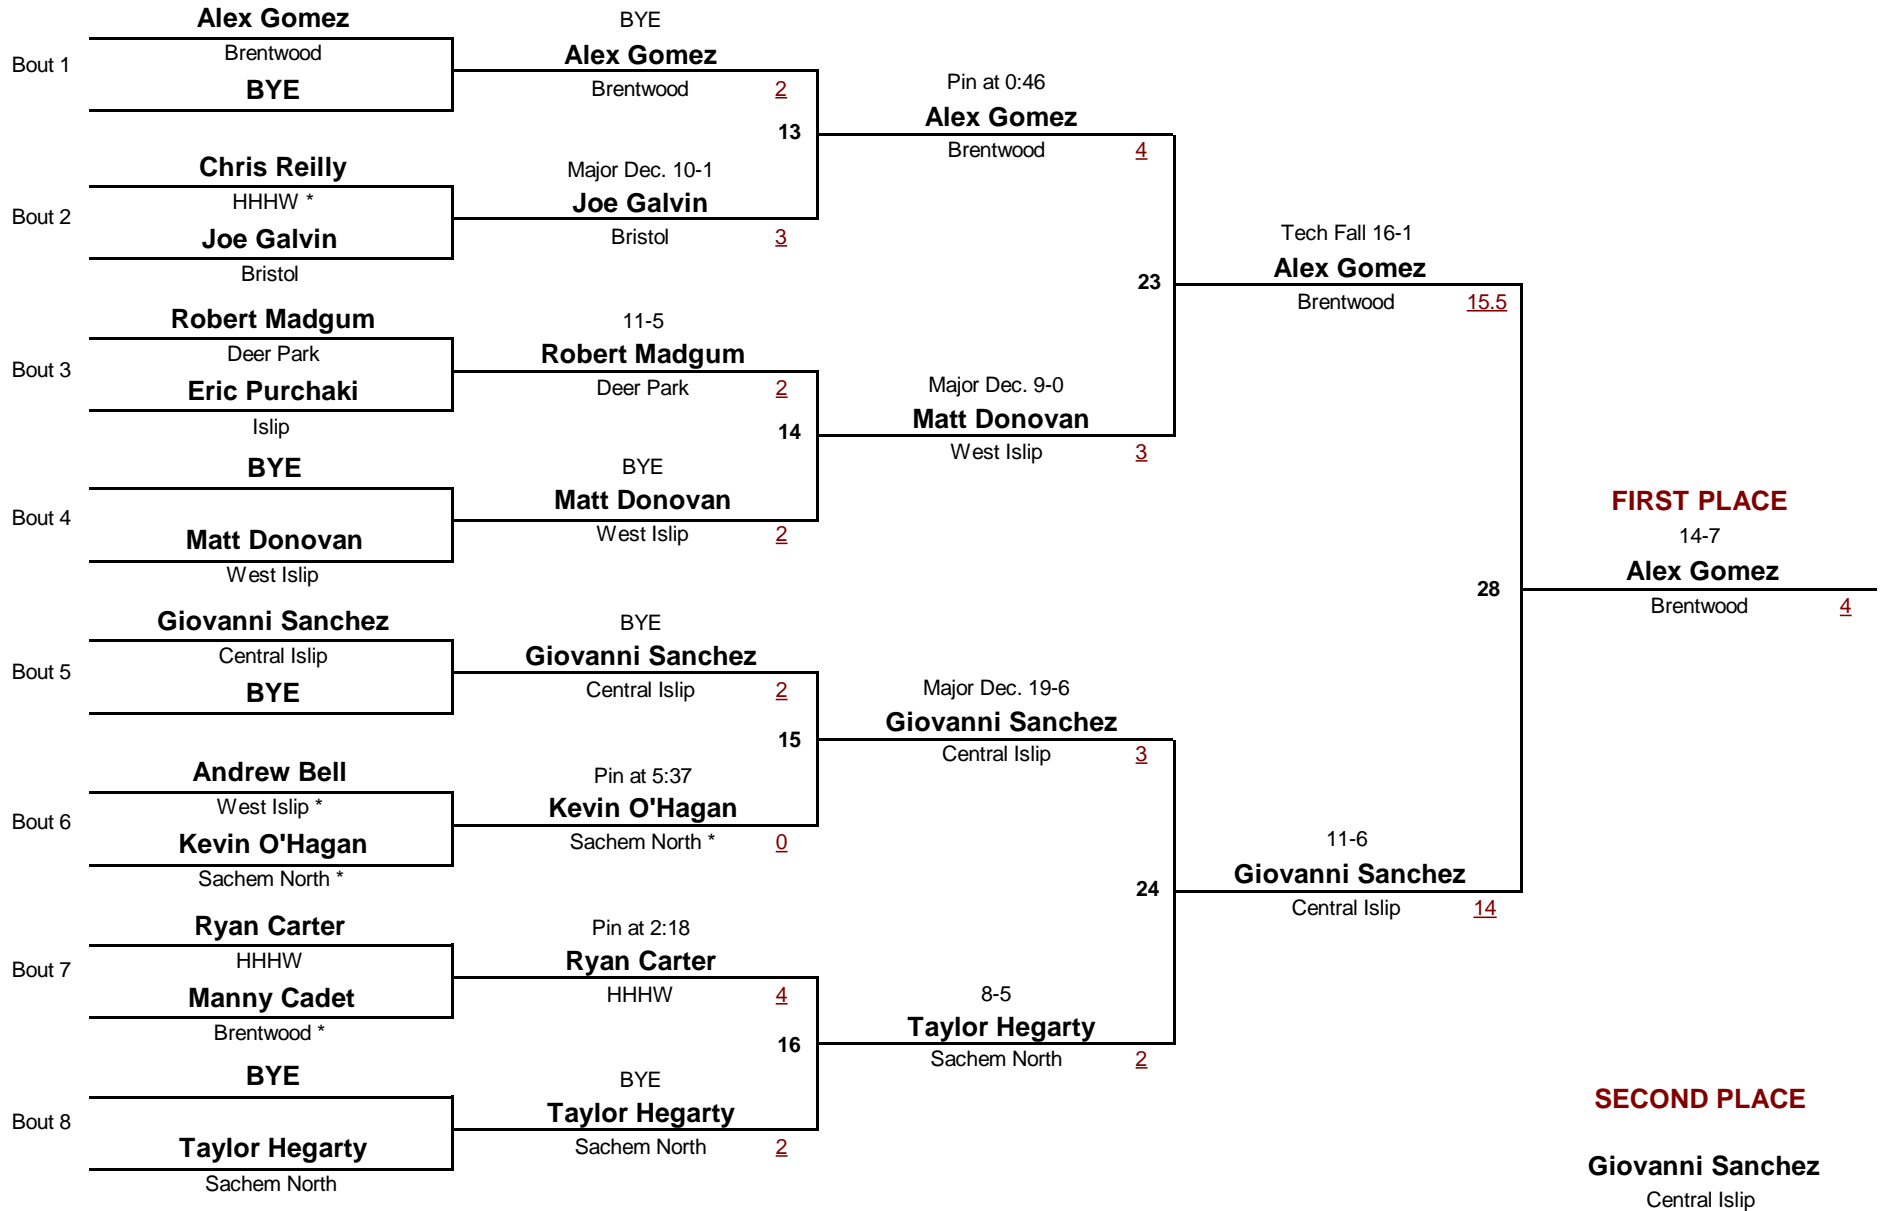

VARSITY

DIVISION

119

WEIGHT

Kris McDonald Islip Cup

January 23, 2010

Championship Rounds