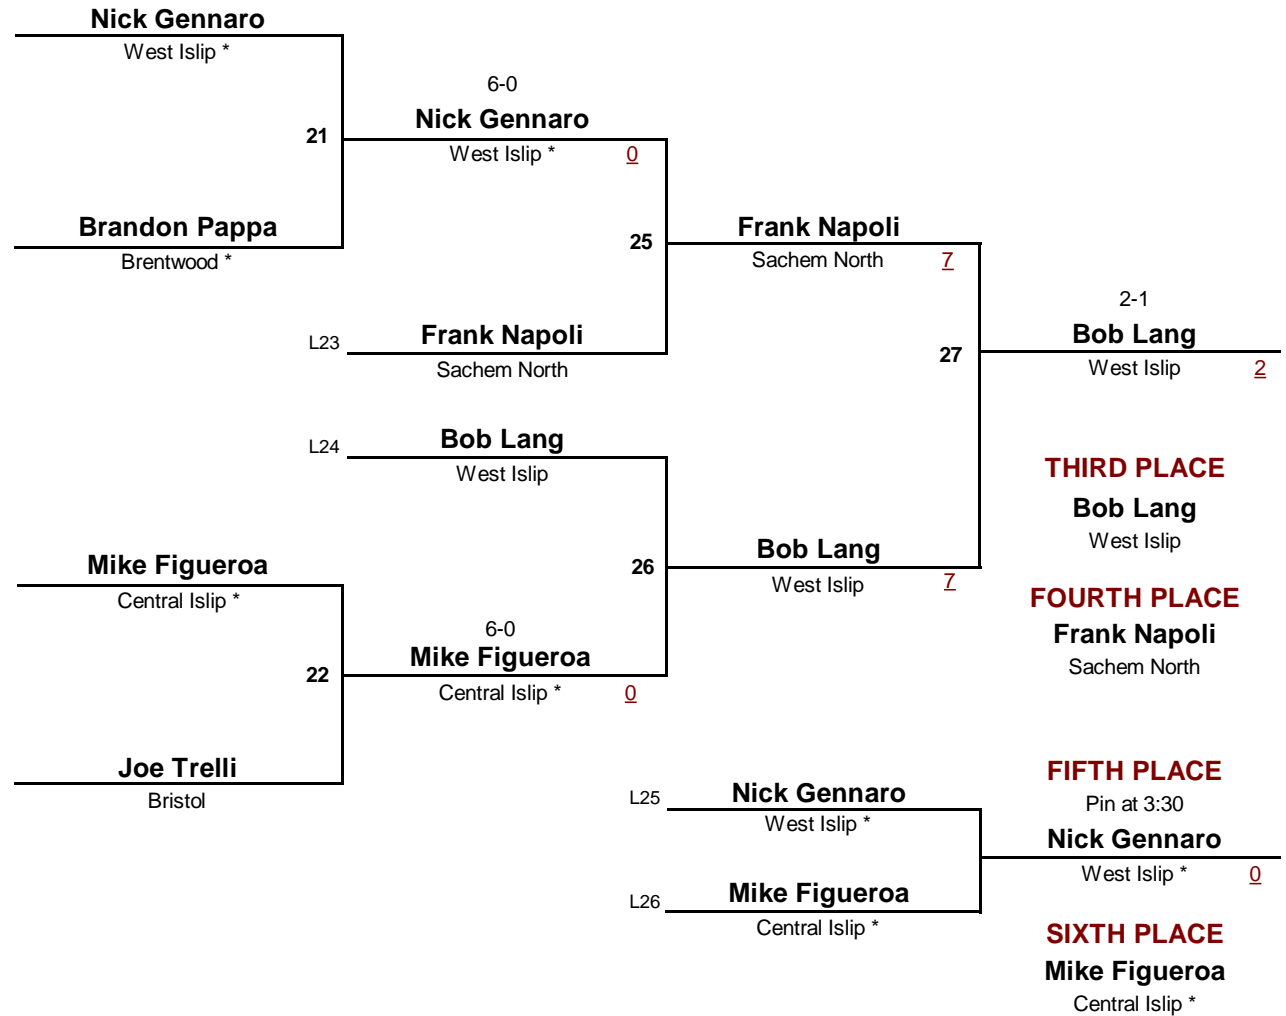

VARSDITY

DIVISION

103

WEIGHT

Kris McDonald Islip Cup

January 23, 2010

Consolation Rounds