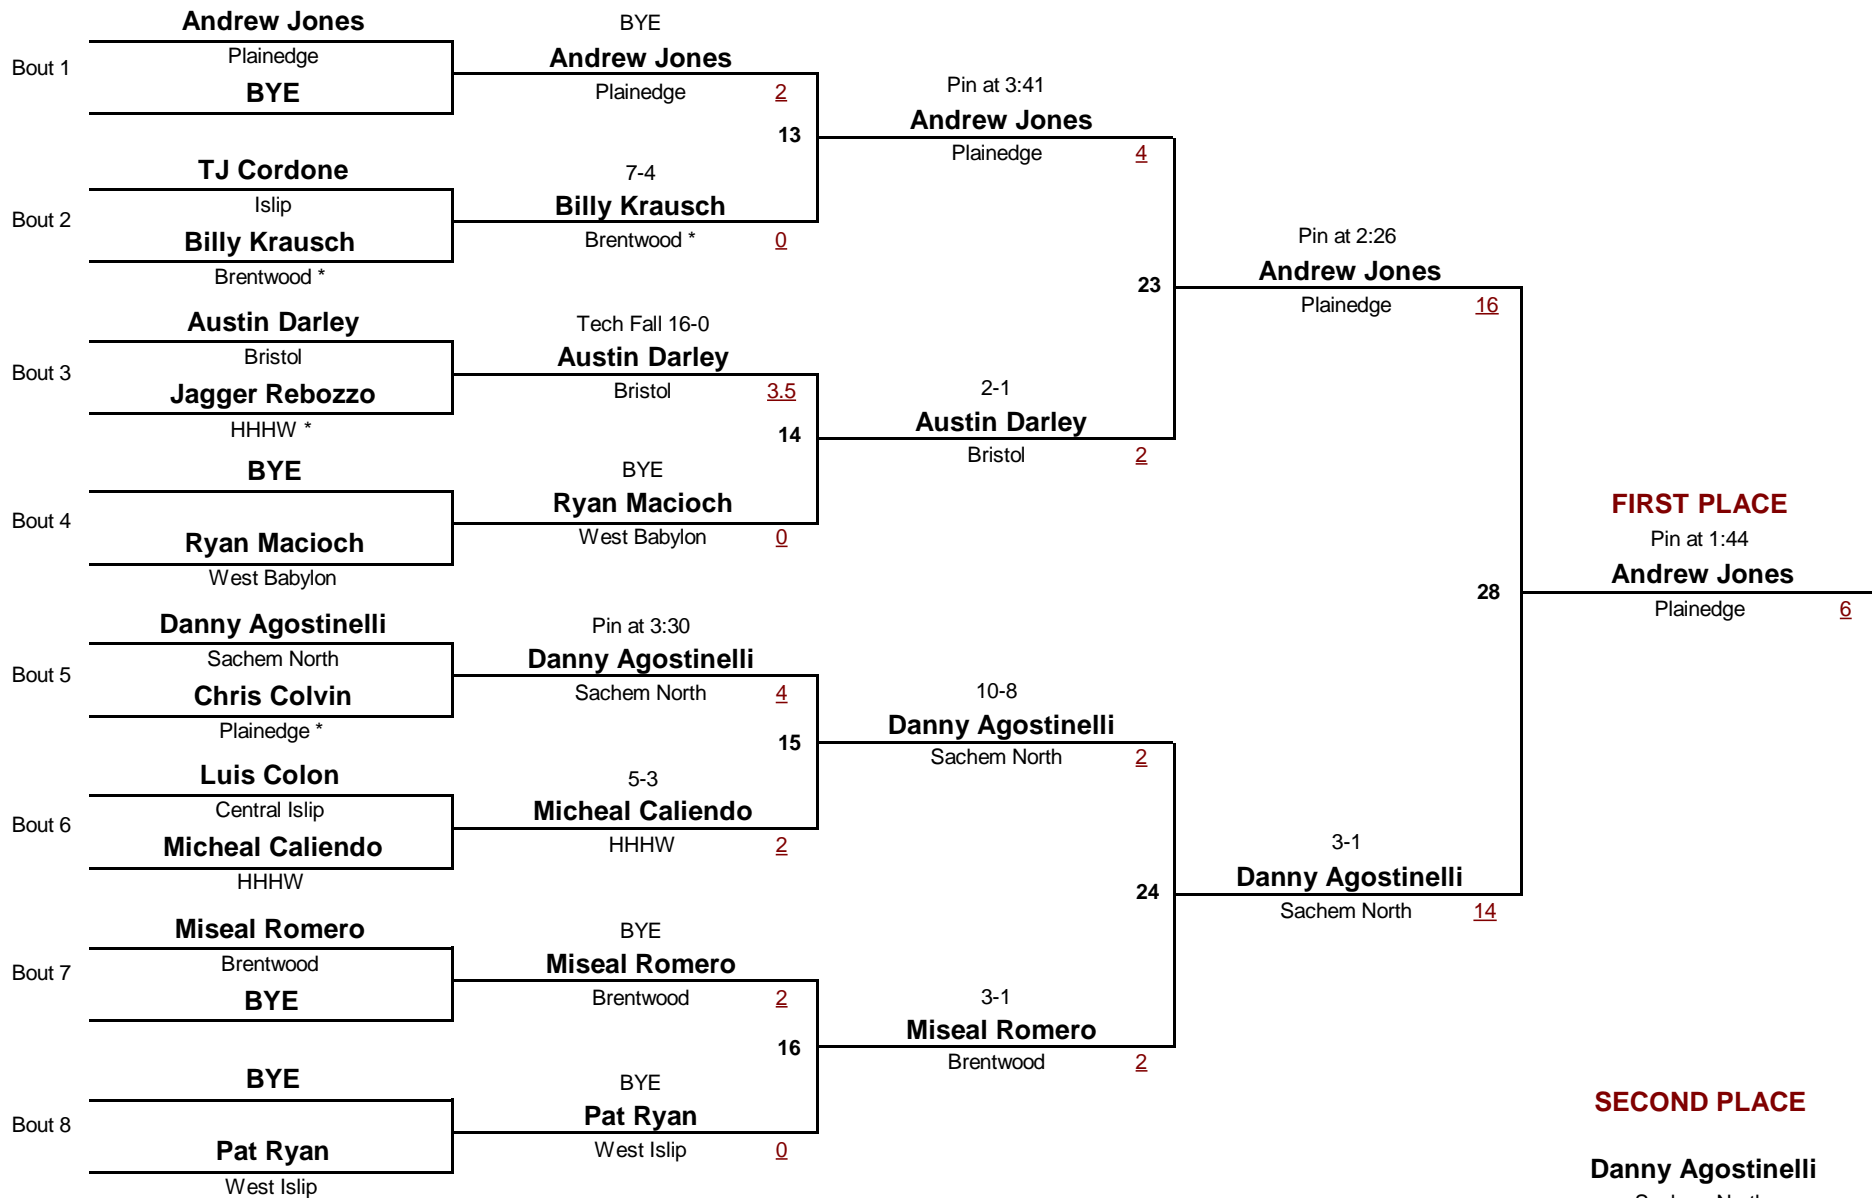

VARSITY

DIVISION

160

WEIGHT

Kris McDonald Islip Cup

January 23, 2010

Championship Rounds