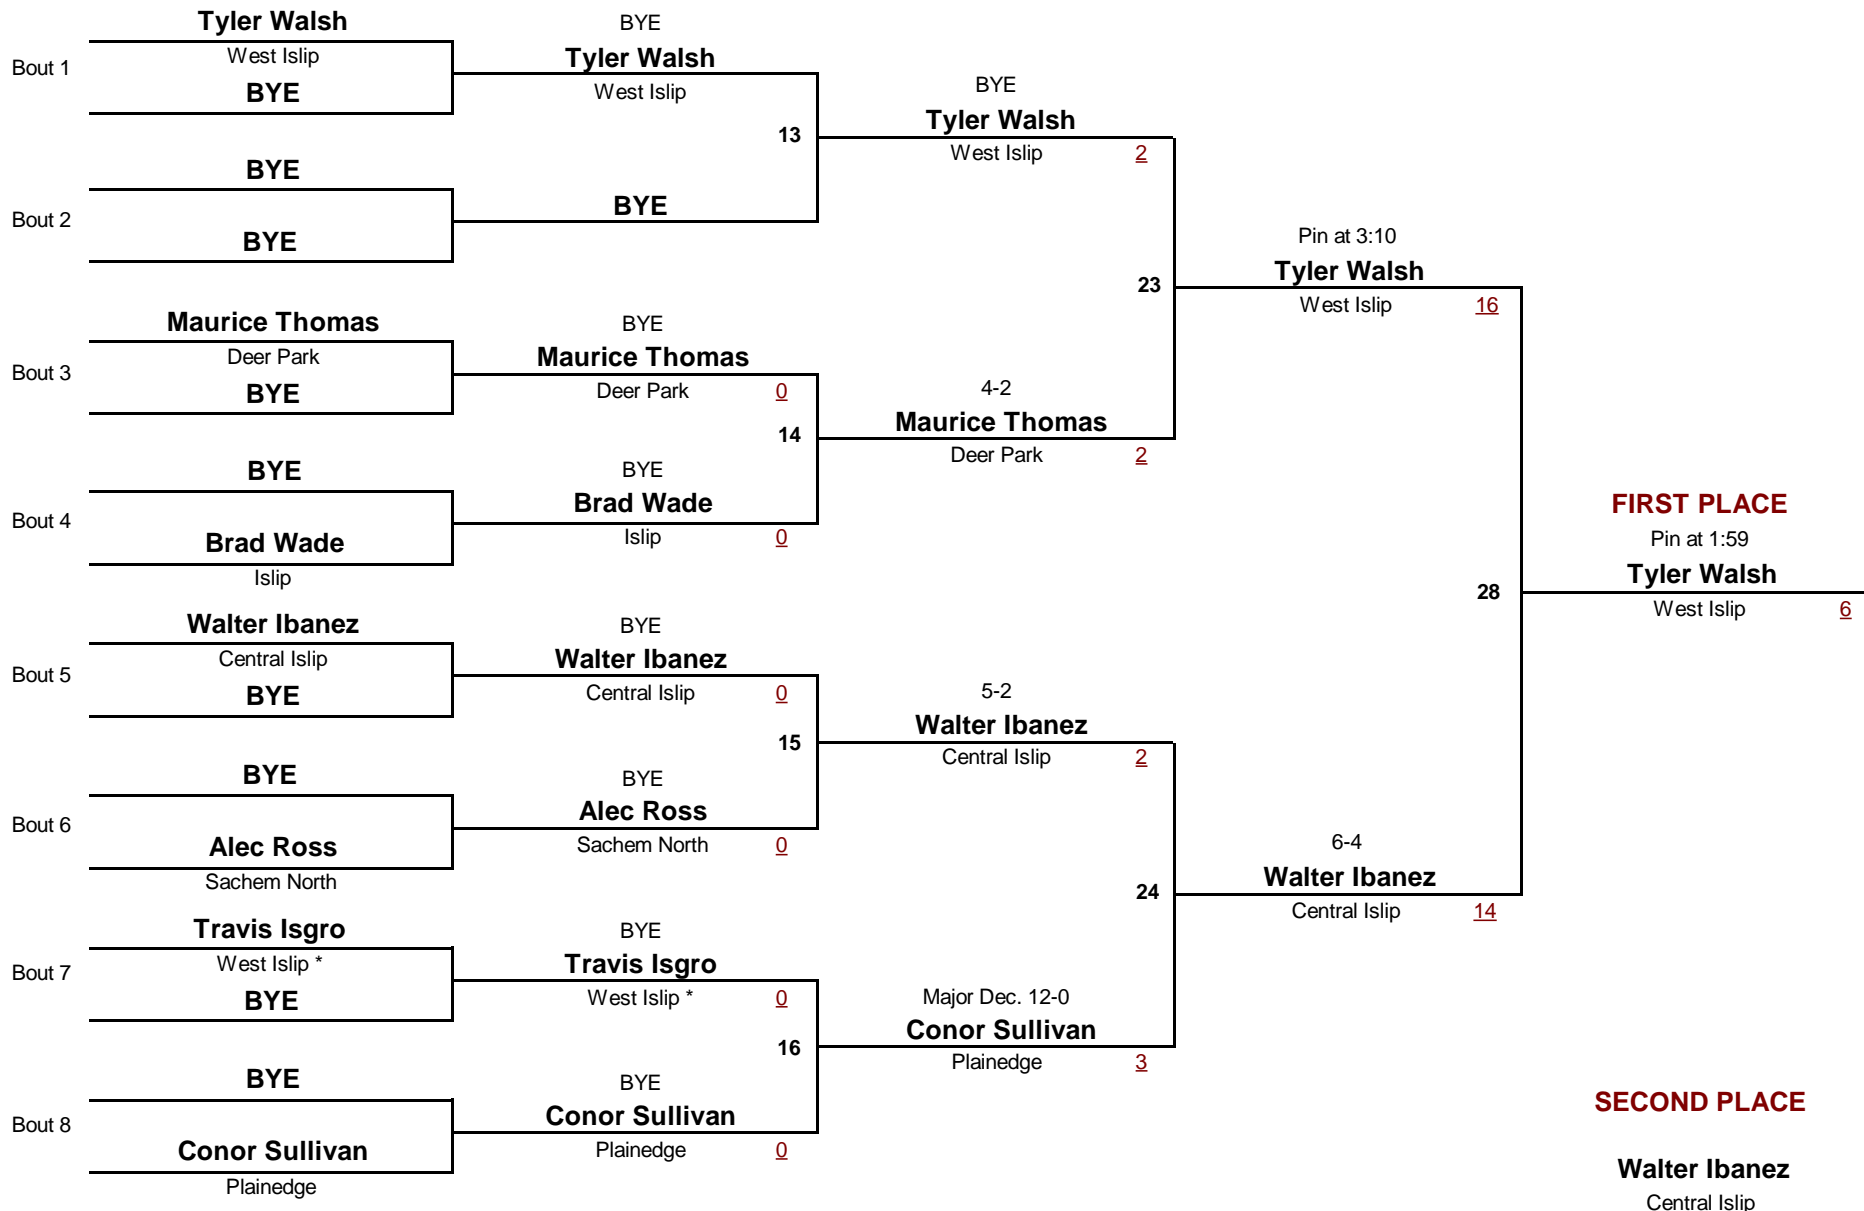

VARSDITY

DIVISION

96

WEIGHT

Kris McDonald Islip Cup

January 23, 2010

Championship Rounds