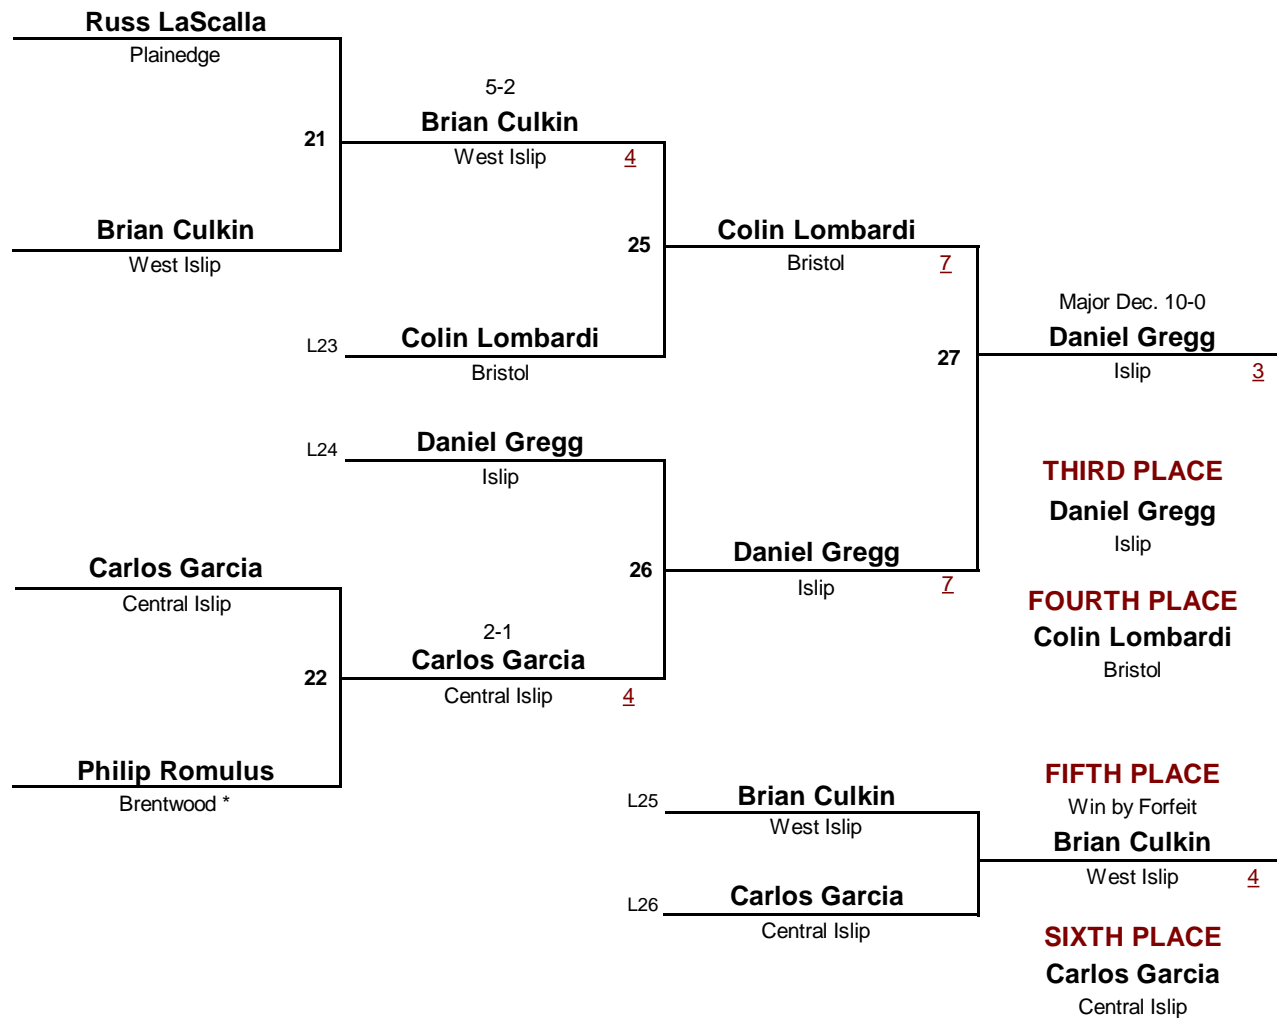

VARSITY

DIVISION

125

WEIGHT

Kris McDonald Islip Cup

January 23, 2010

Consolation Rounds