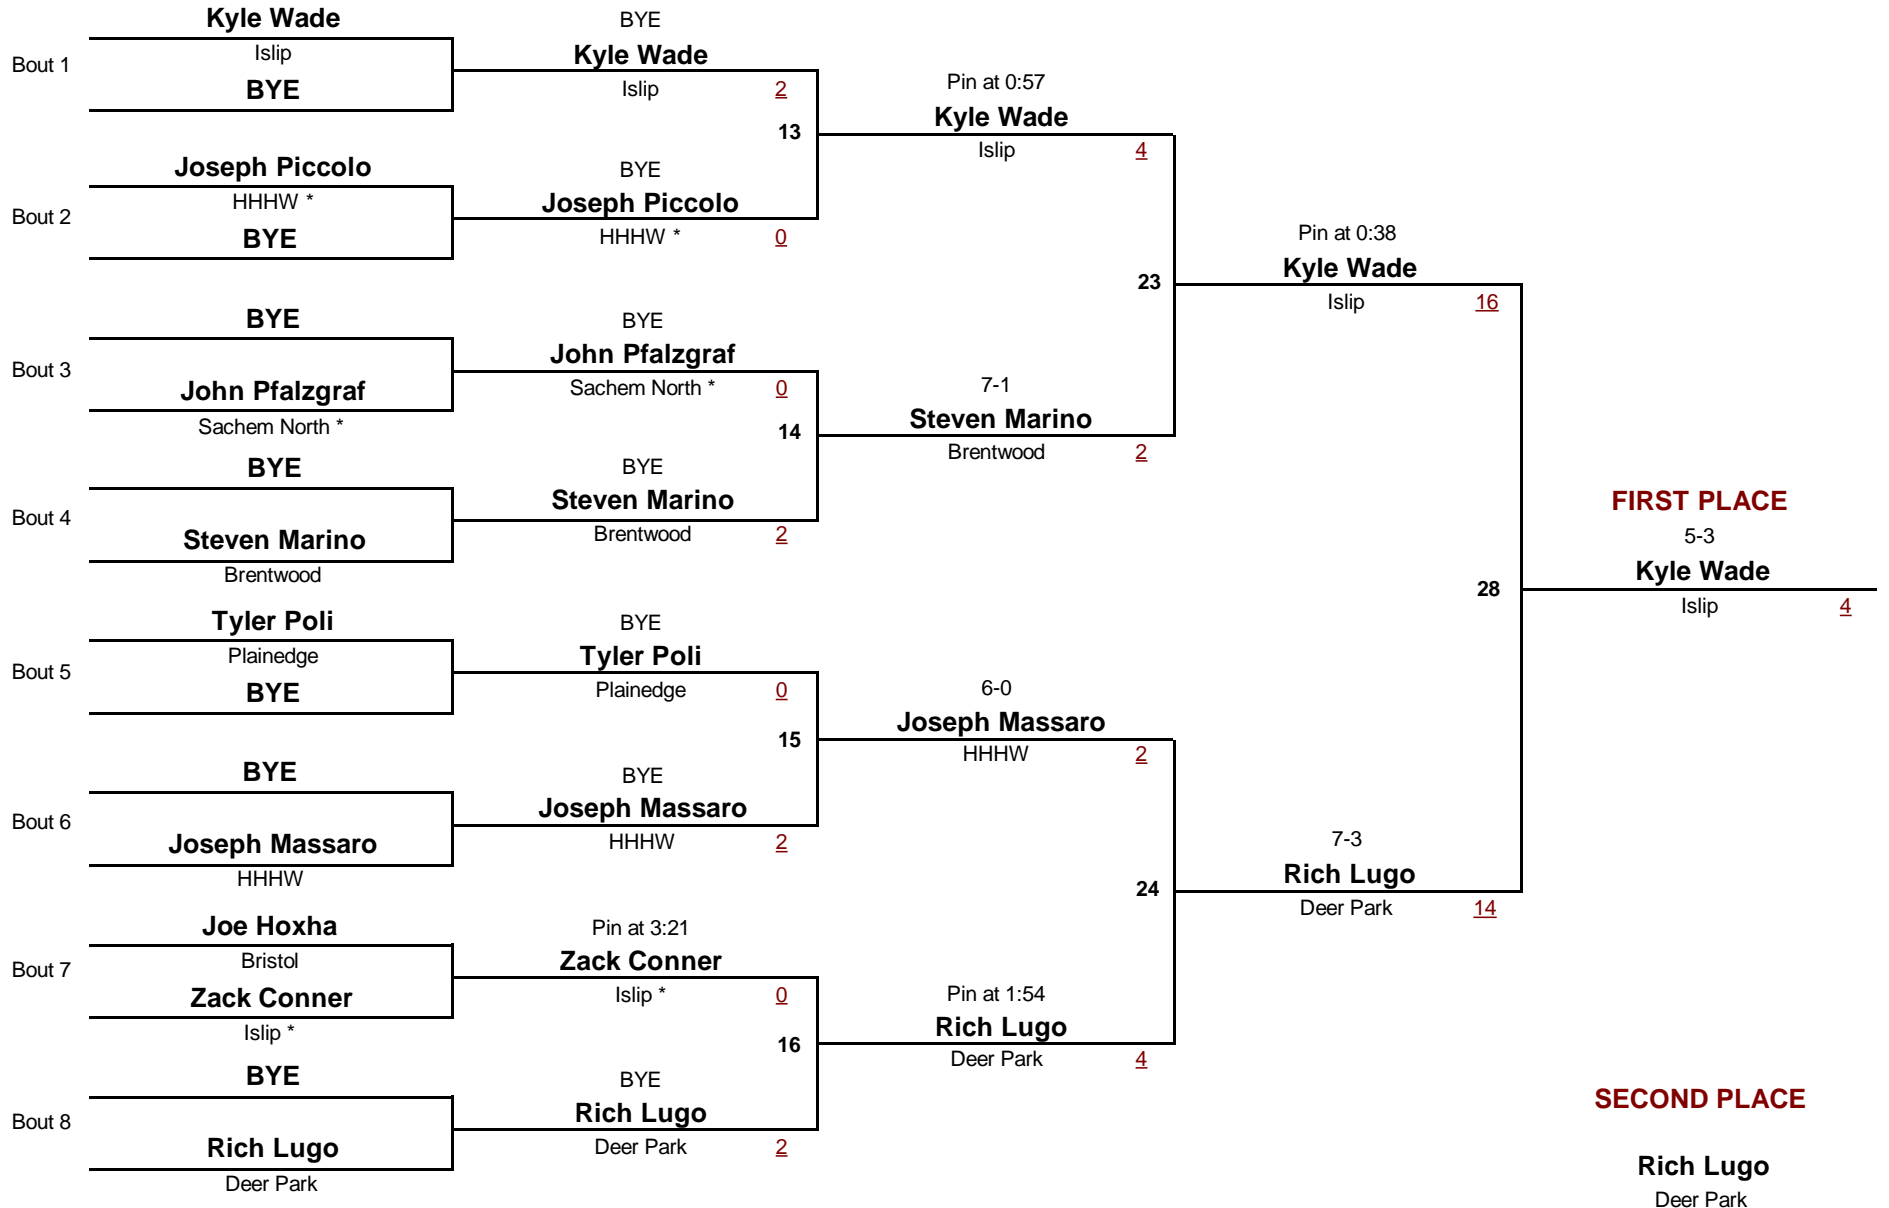

VARSITY

DIVISION

152

WEIGHT

Kris McDonald Islip Cup

January 23, 2010

Championship Rounds