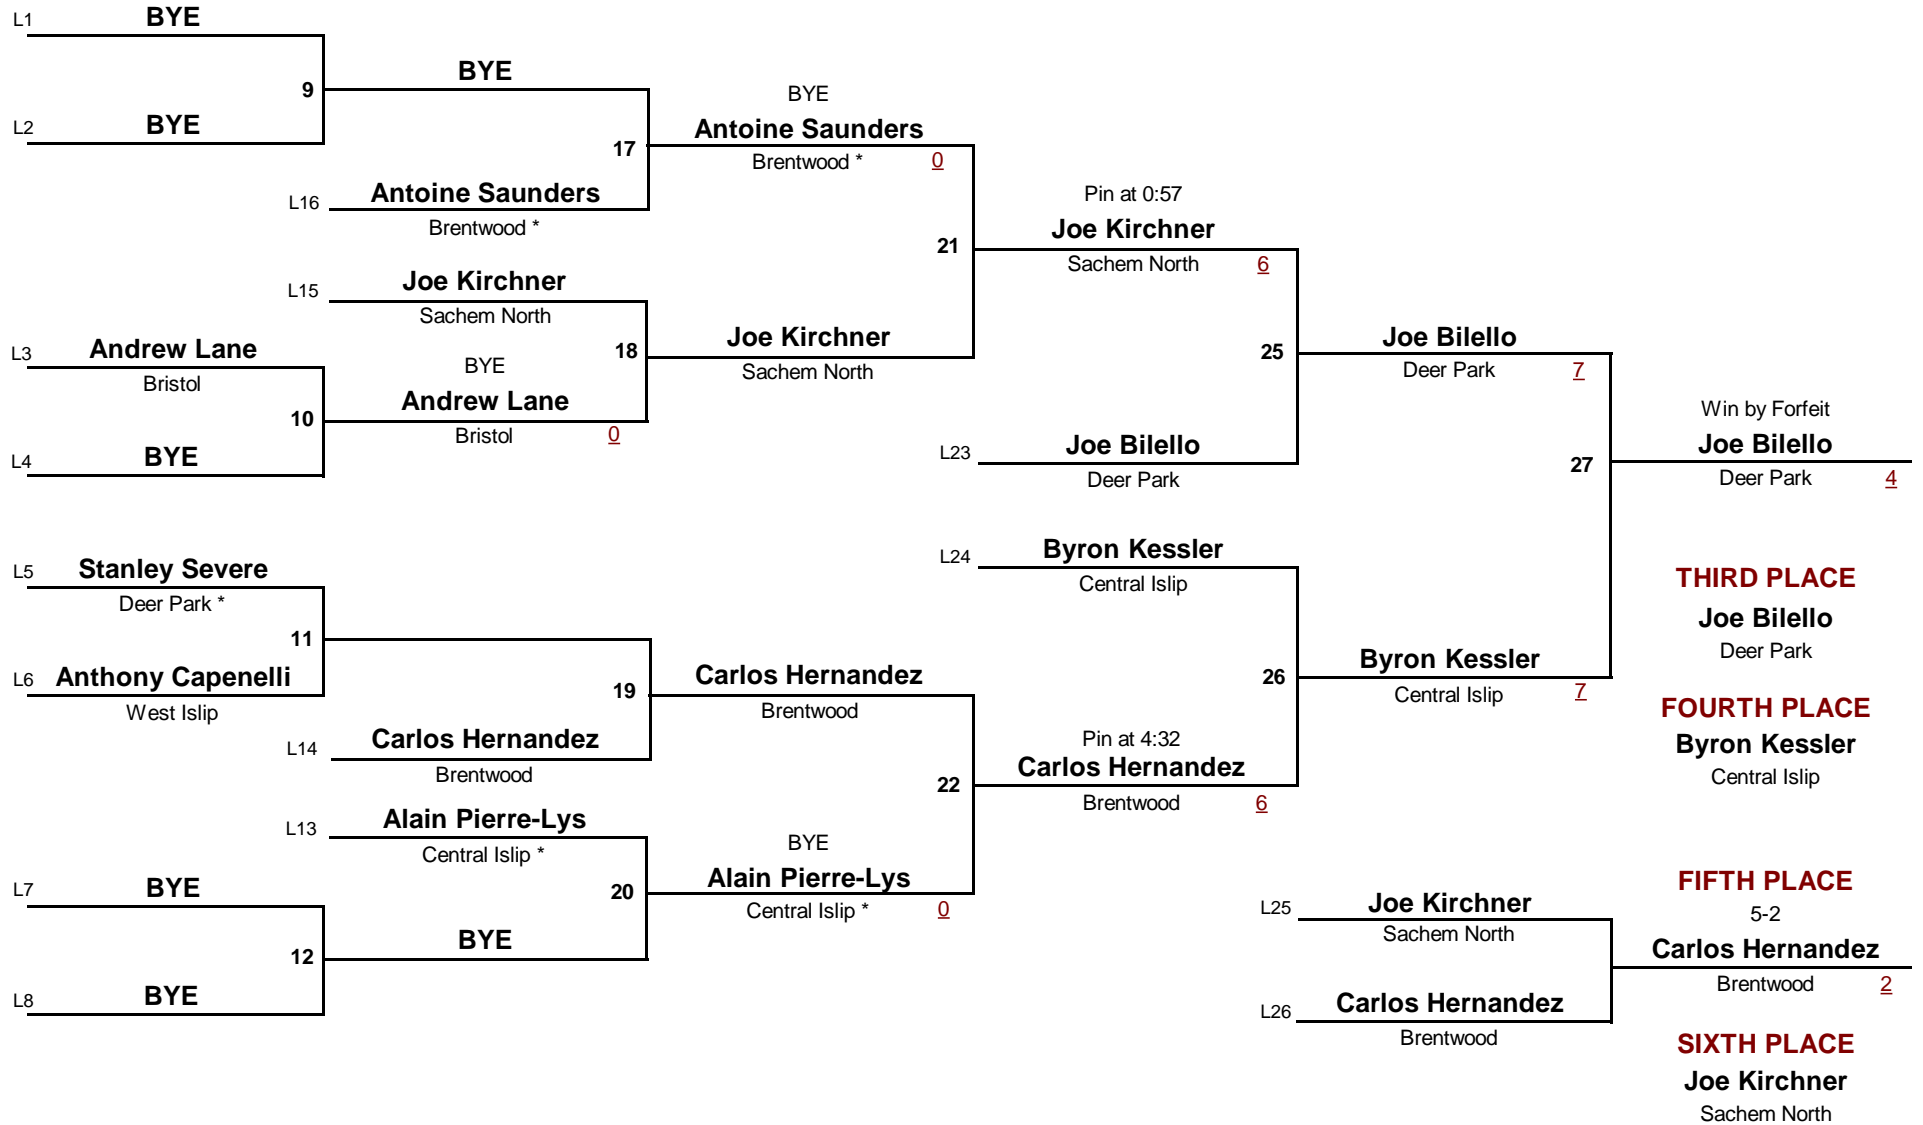

VARSITY

DIVISION

220

WEIGHT

Kris McDonald Islip Cup

January 23, 2010

Consolation Rounds