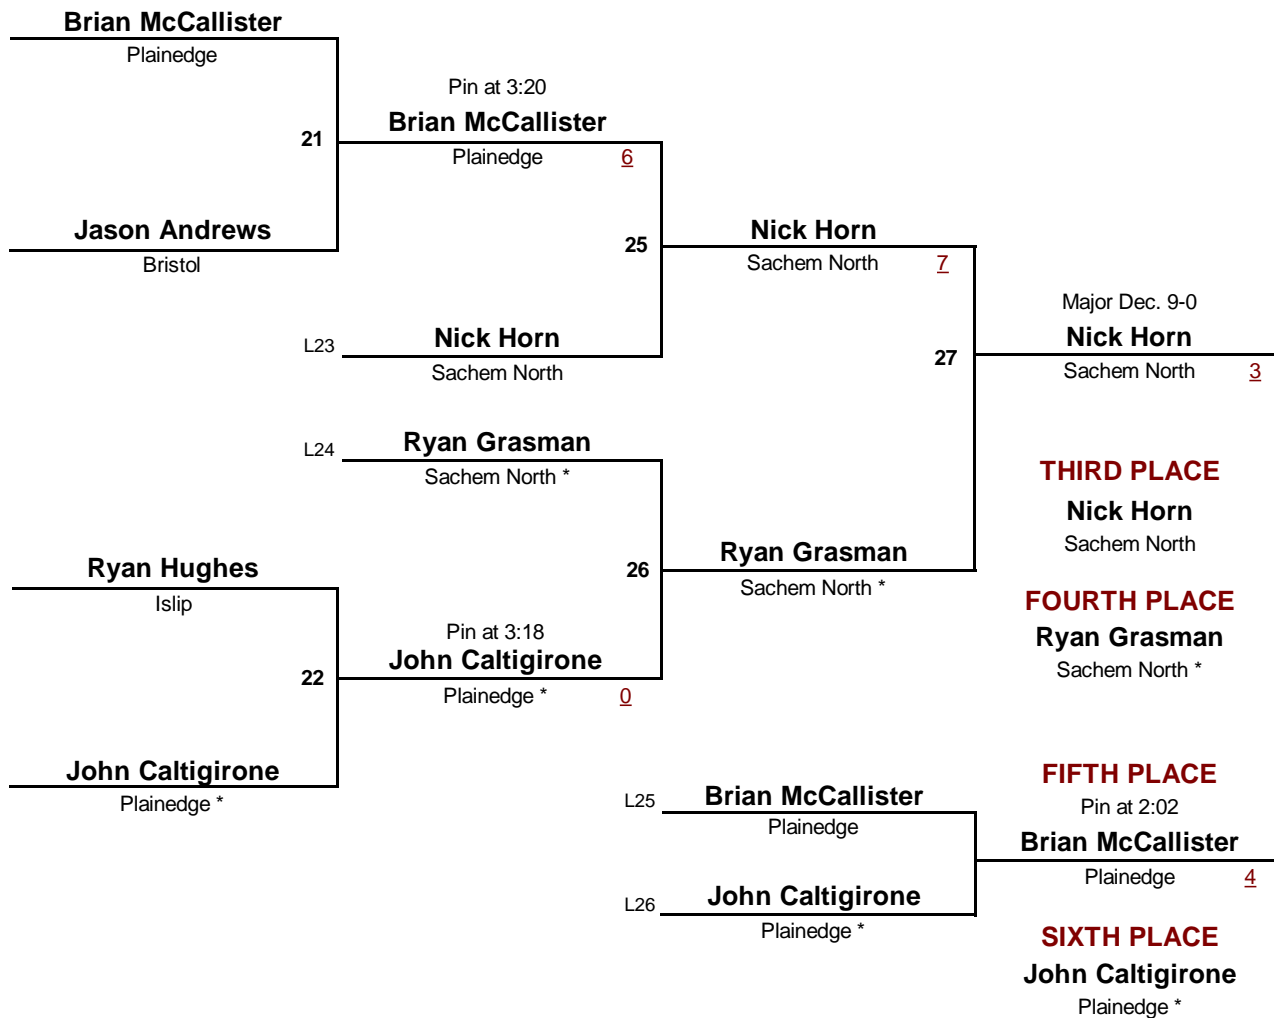

VARSIITY

DIVISION

189

WEIGHT

Kris McDonald Islip Cup

January 23, 2010

Consolation Rounds