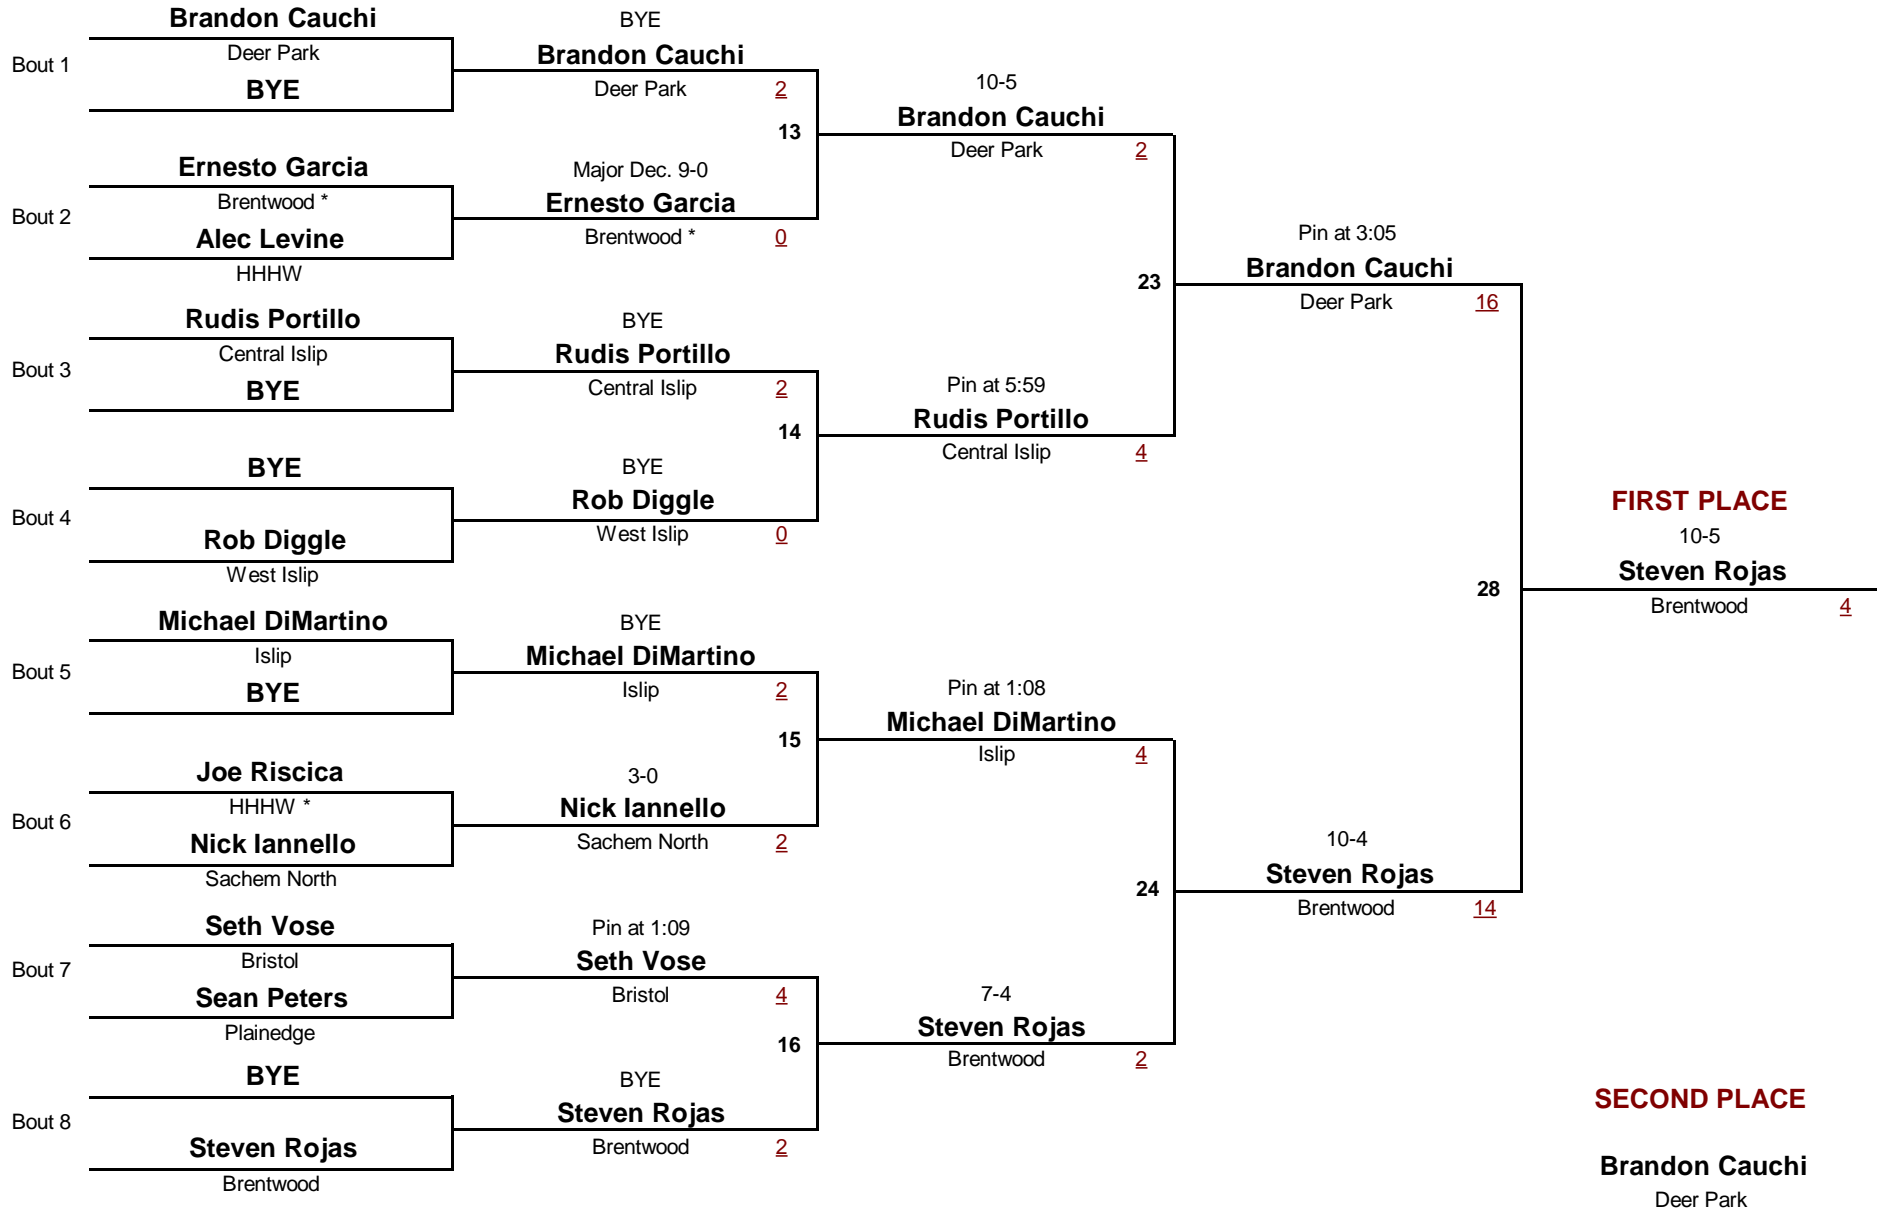

VARSITY

DIVISION

135

WEIGHT

Kris McDonald Islip Cup

January 23, 2010

Championship Rounds