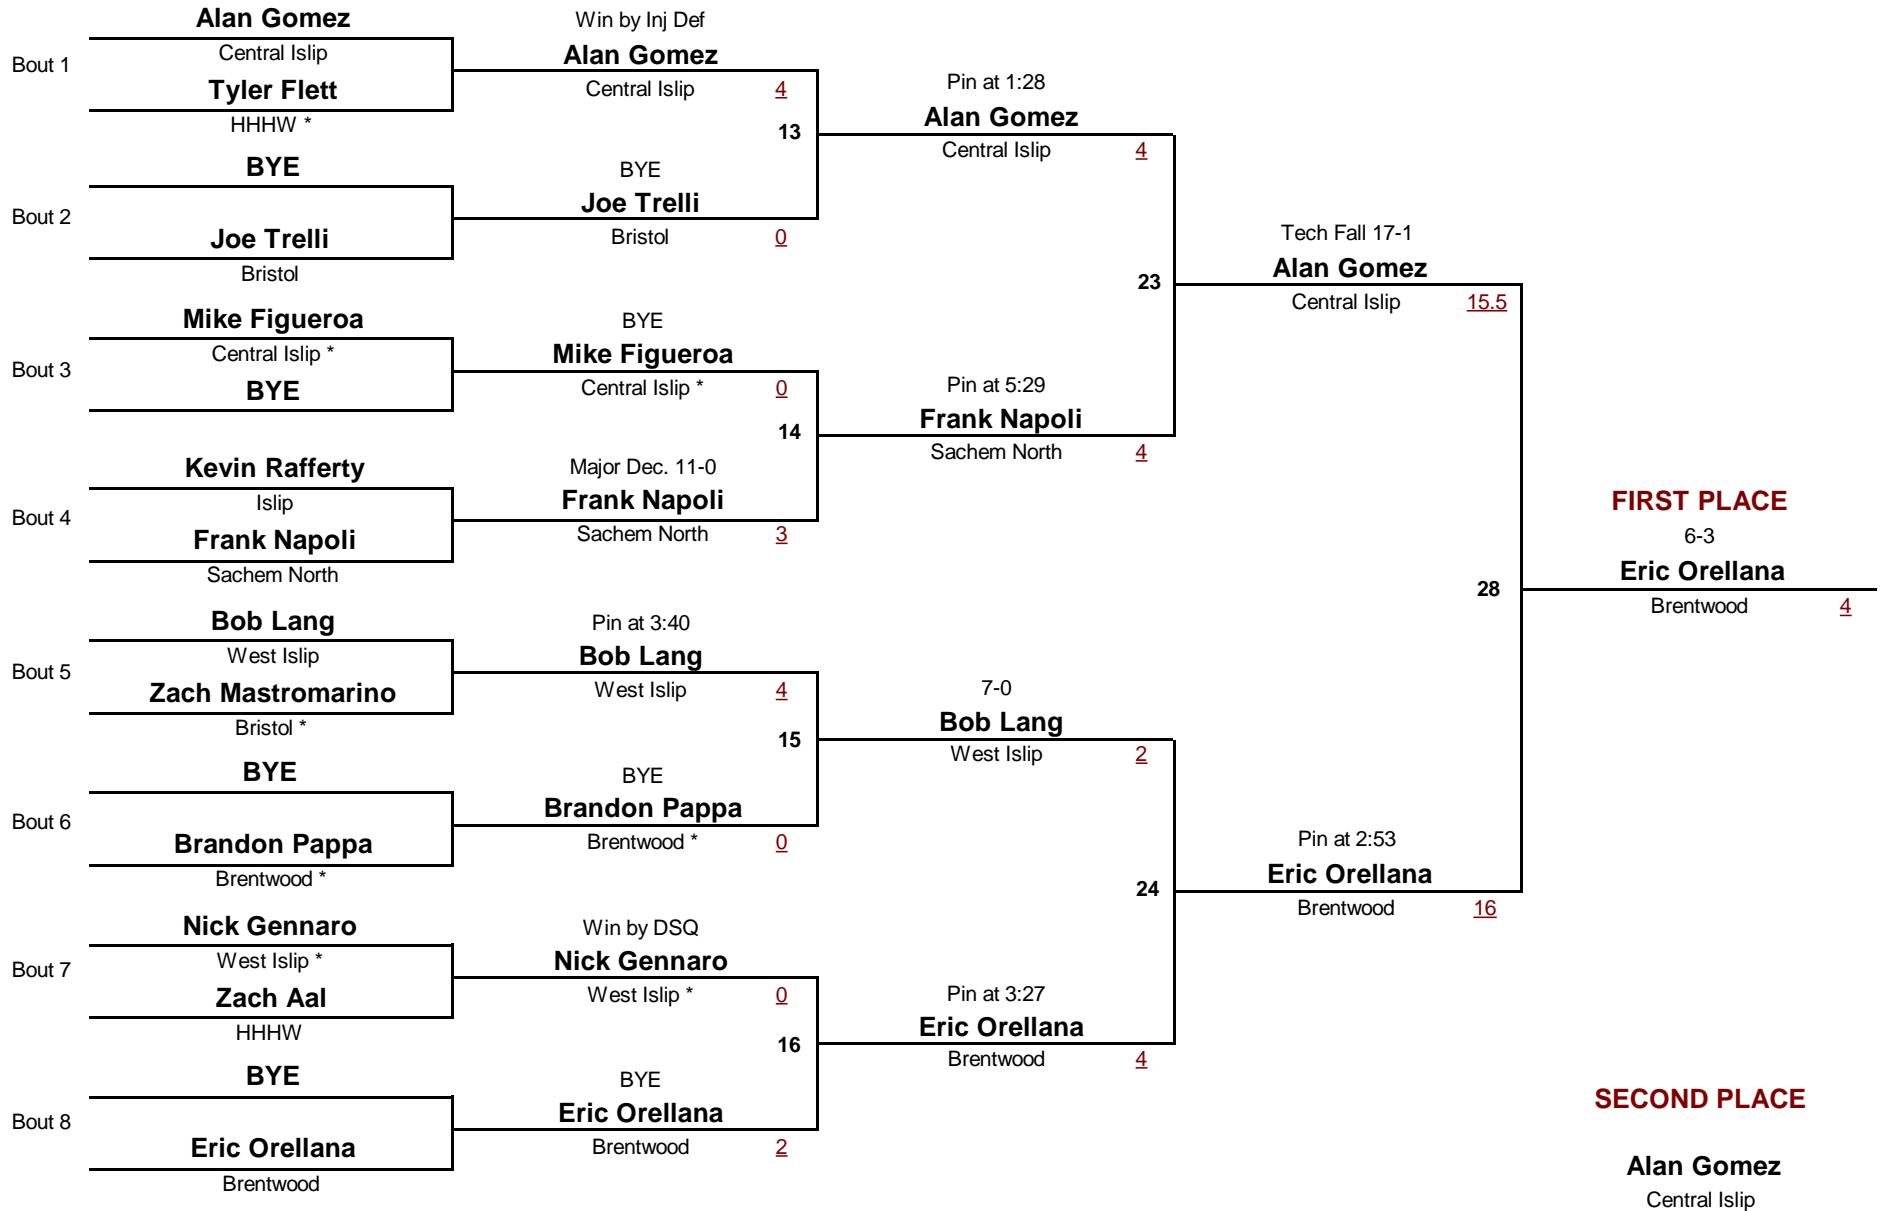

VARSITY

DIVISION

103

WEIGHT

Kris McDonald Islip Cup

January 23, 2010

Championship Rounds