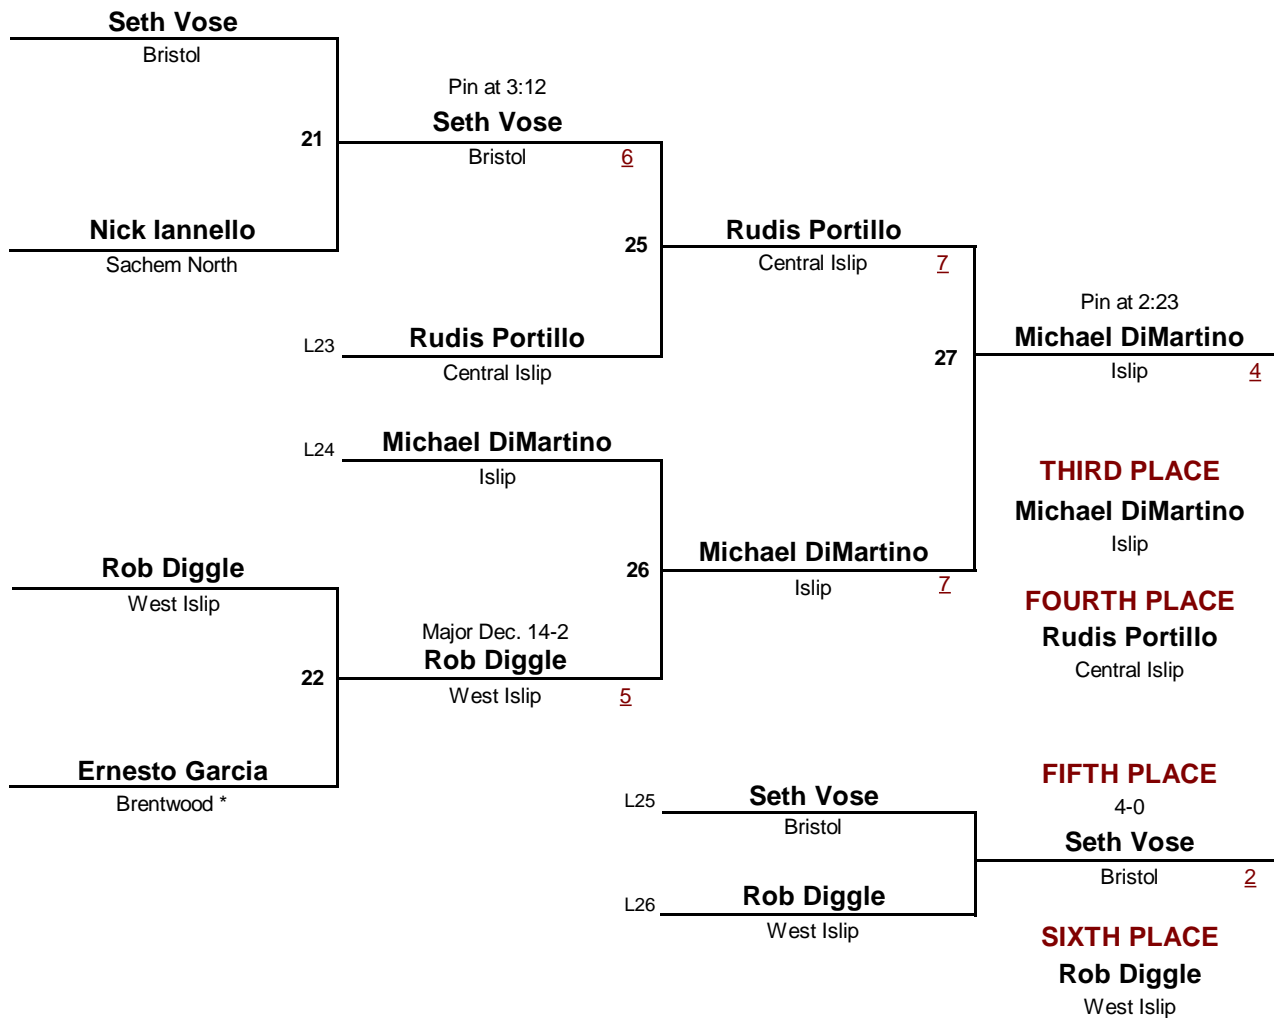

VARSITY

DIVISION

135

WEIGHT

Kris McDonald Islip Cup

January 23, 2010

Consolation Rounds