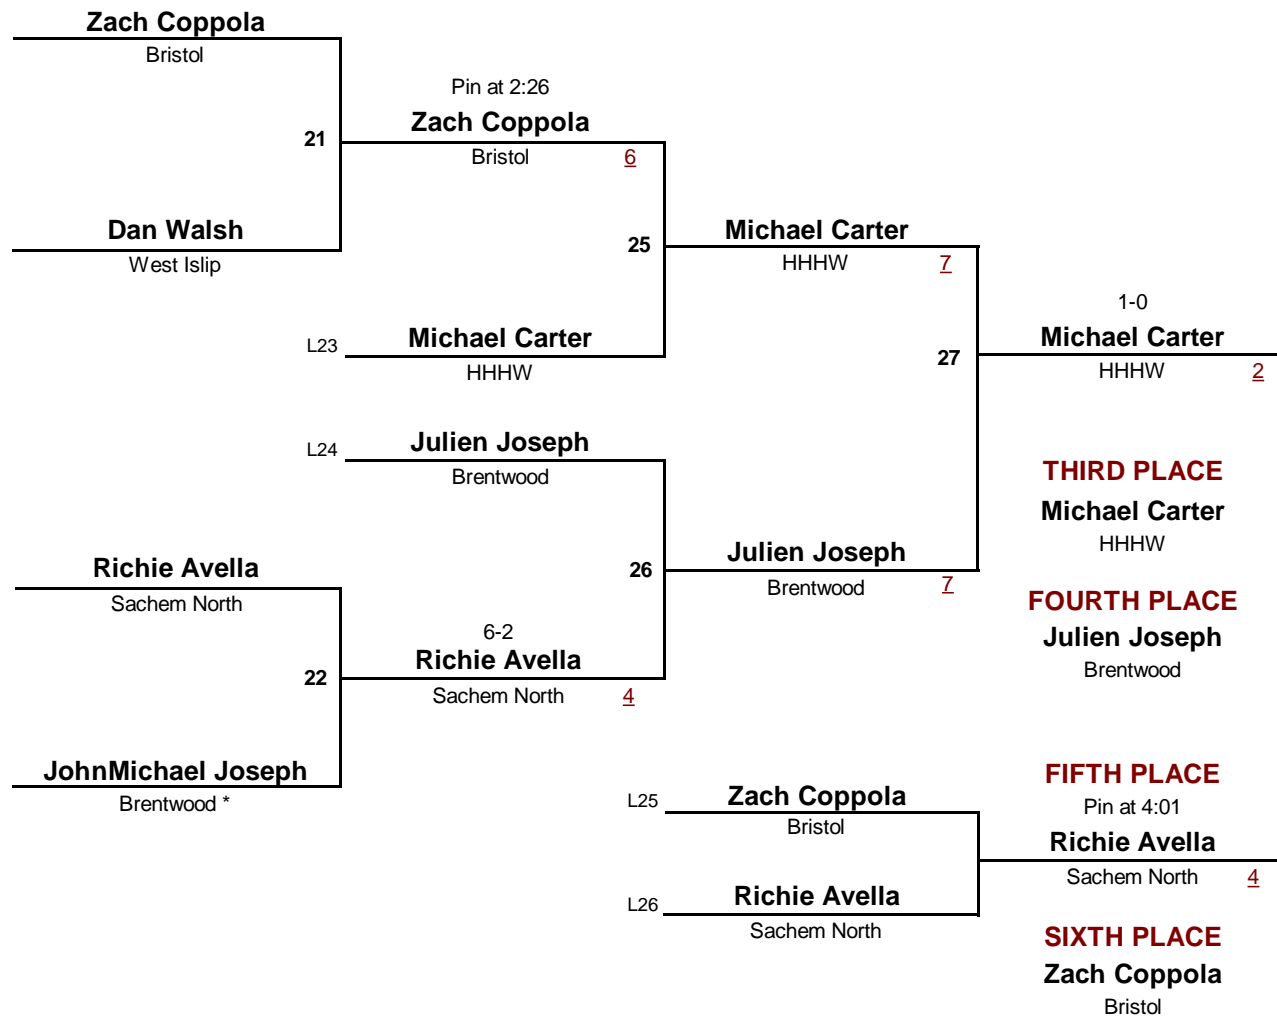

VARSITY

DIVISION

145

WEIGHT

Kris McDonald Islip Cup

January 23, 2010

Consolation Rounds