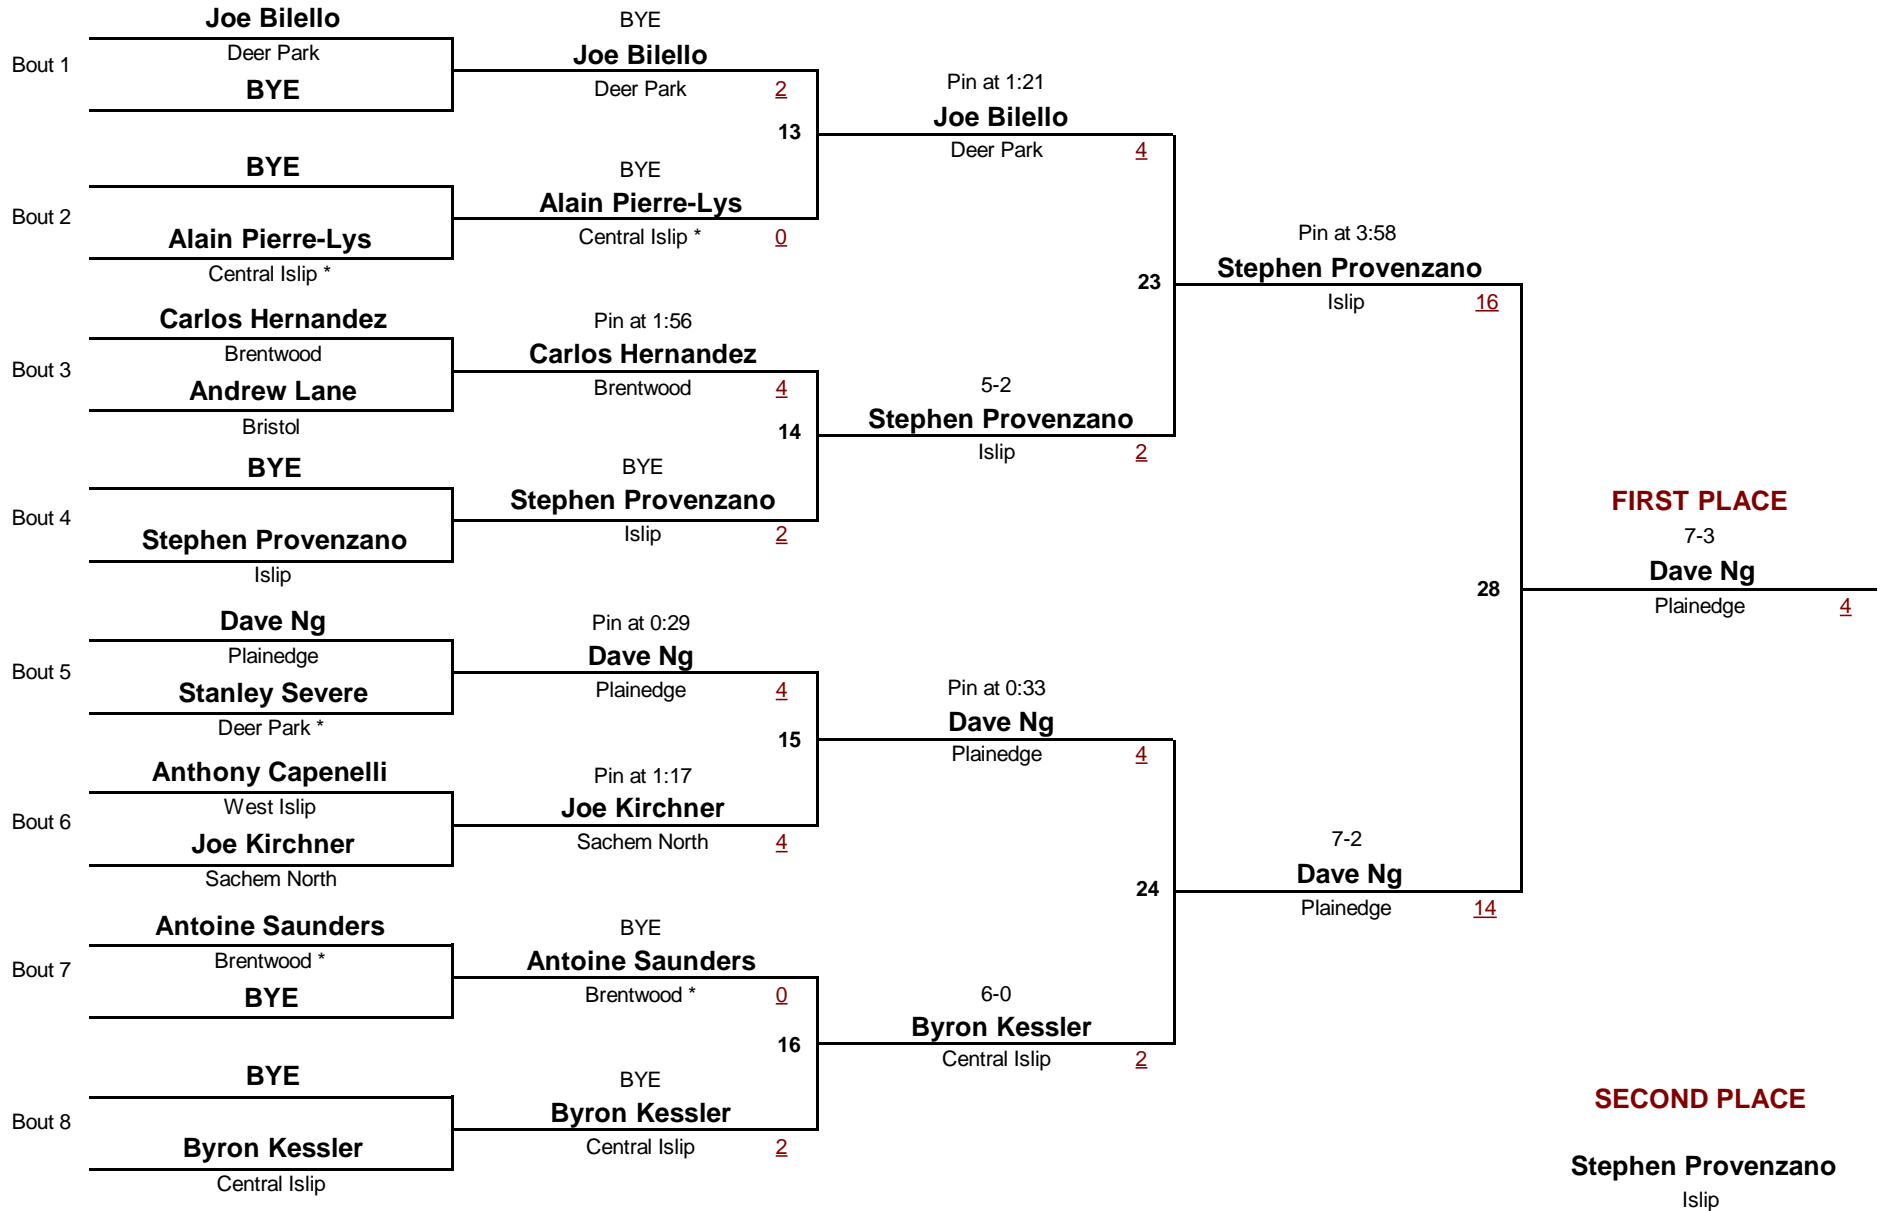

VARSITY

DIVISION

220

WEIGHT

Kris McDonald Islip Cup

January 23, 2010

Championship Rounds