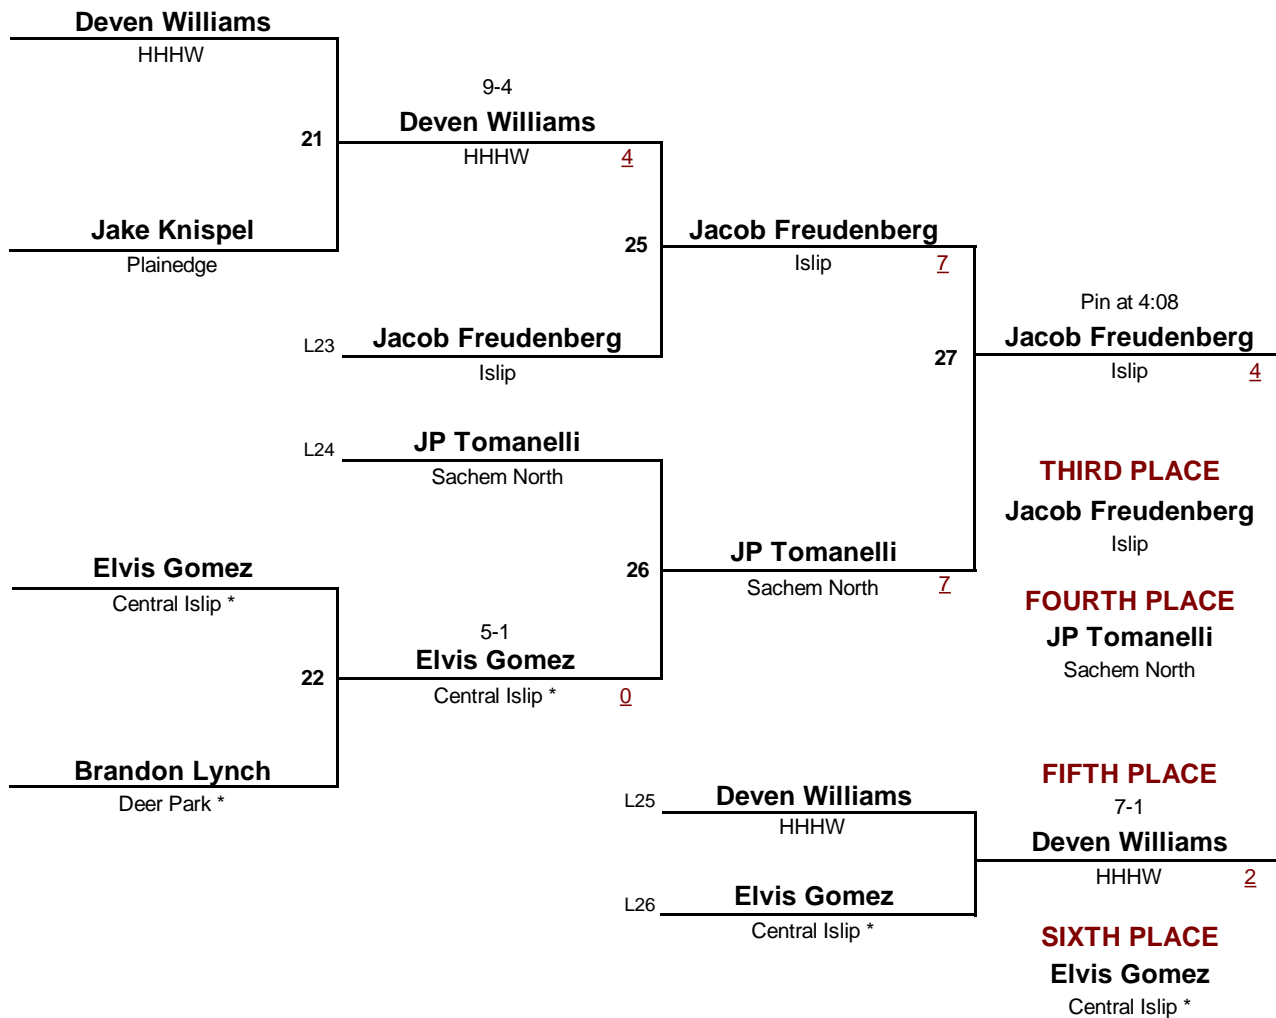

VARSITY

DIVISION

130

WEIGHT

Kris McDonald Islip Cup

January 23, 2010

Consolation Rounds