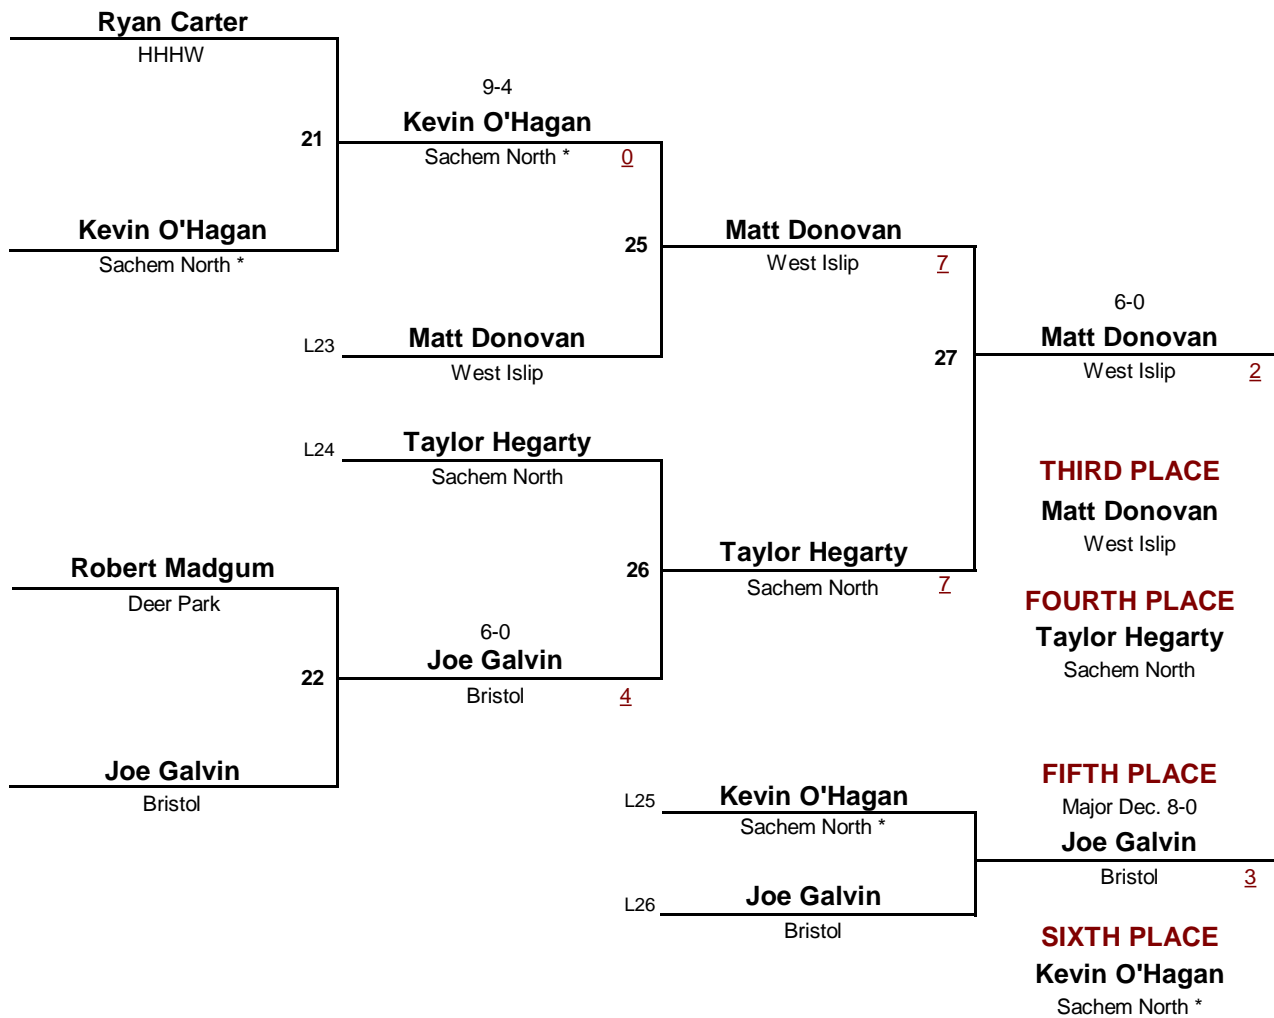

VARSITY

DIVISION

119

WEIGHT

Kris McDonald Islip Cup

January 23, 2010

Consolation Rounds