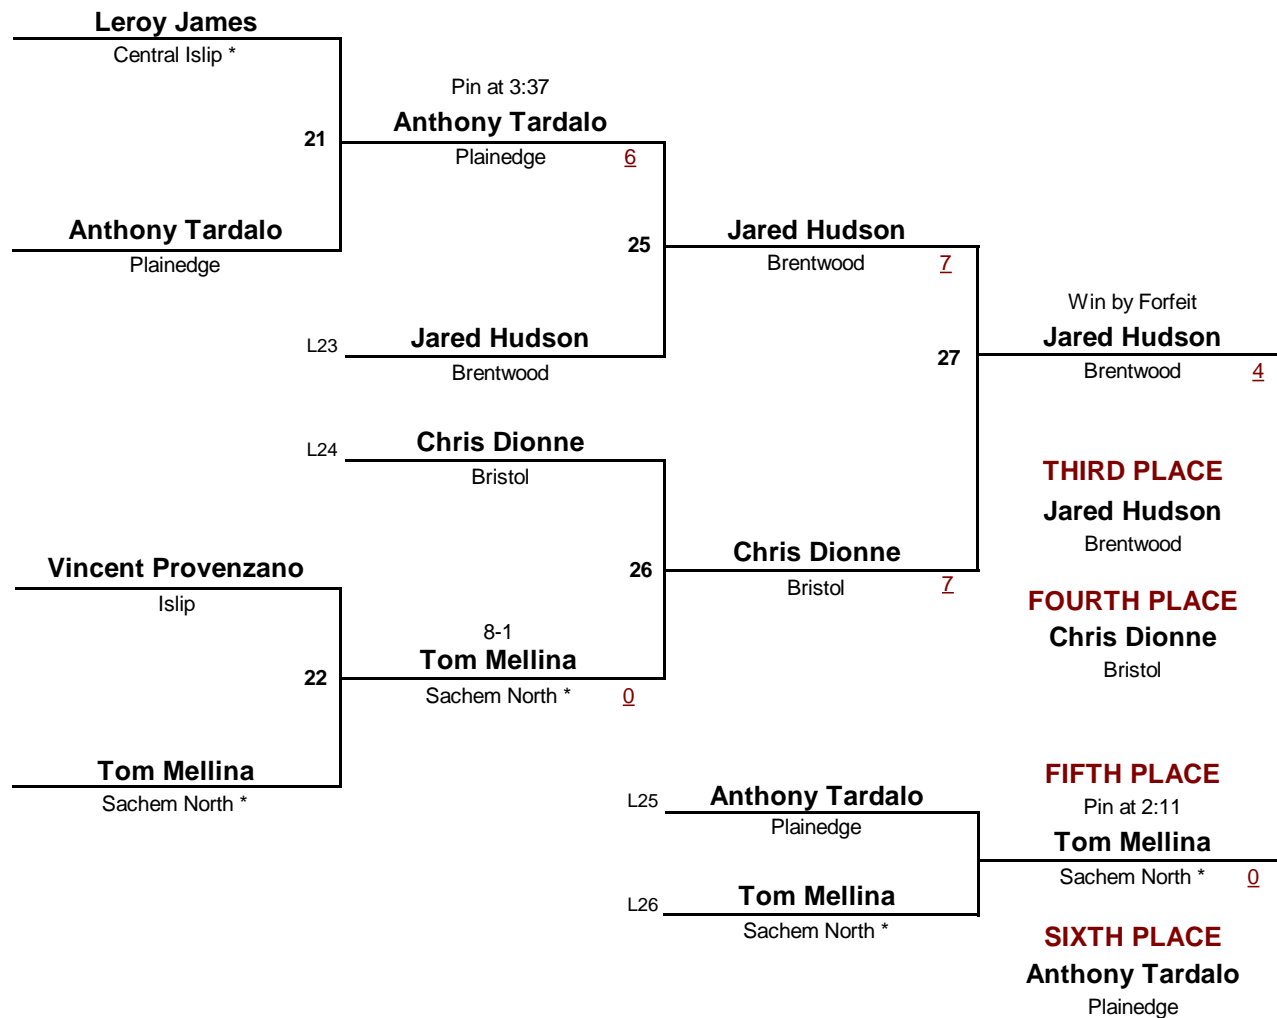

VARSITY

DIVISION

171

WEIGHT

Kris McDonald Islip Cup

January 23, 2010

Consolation Rounds