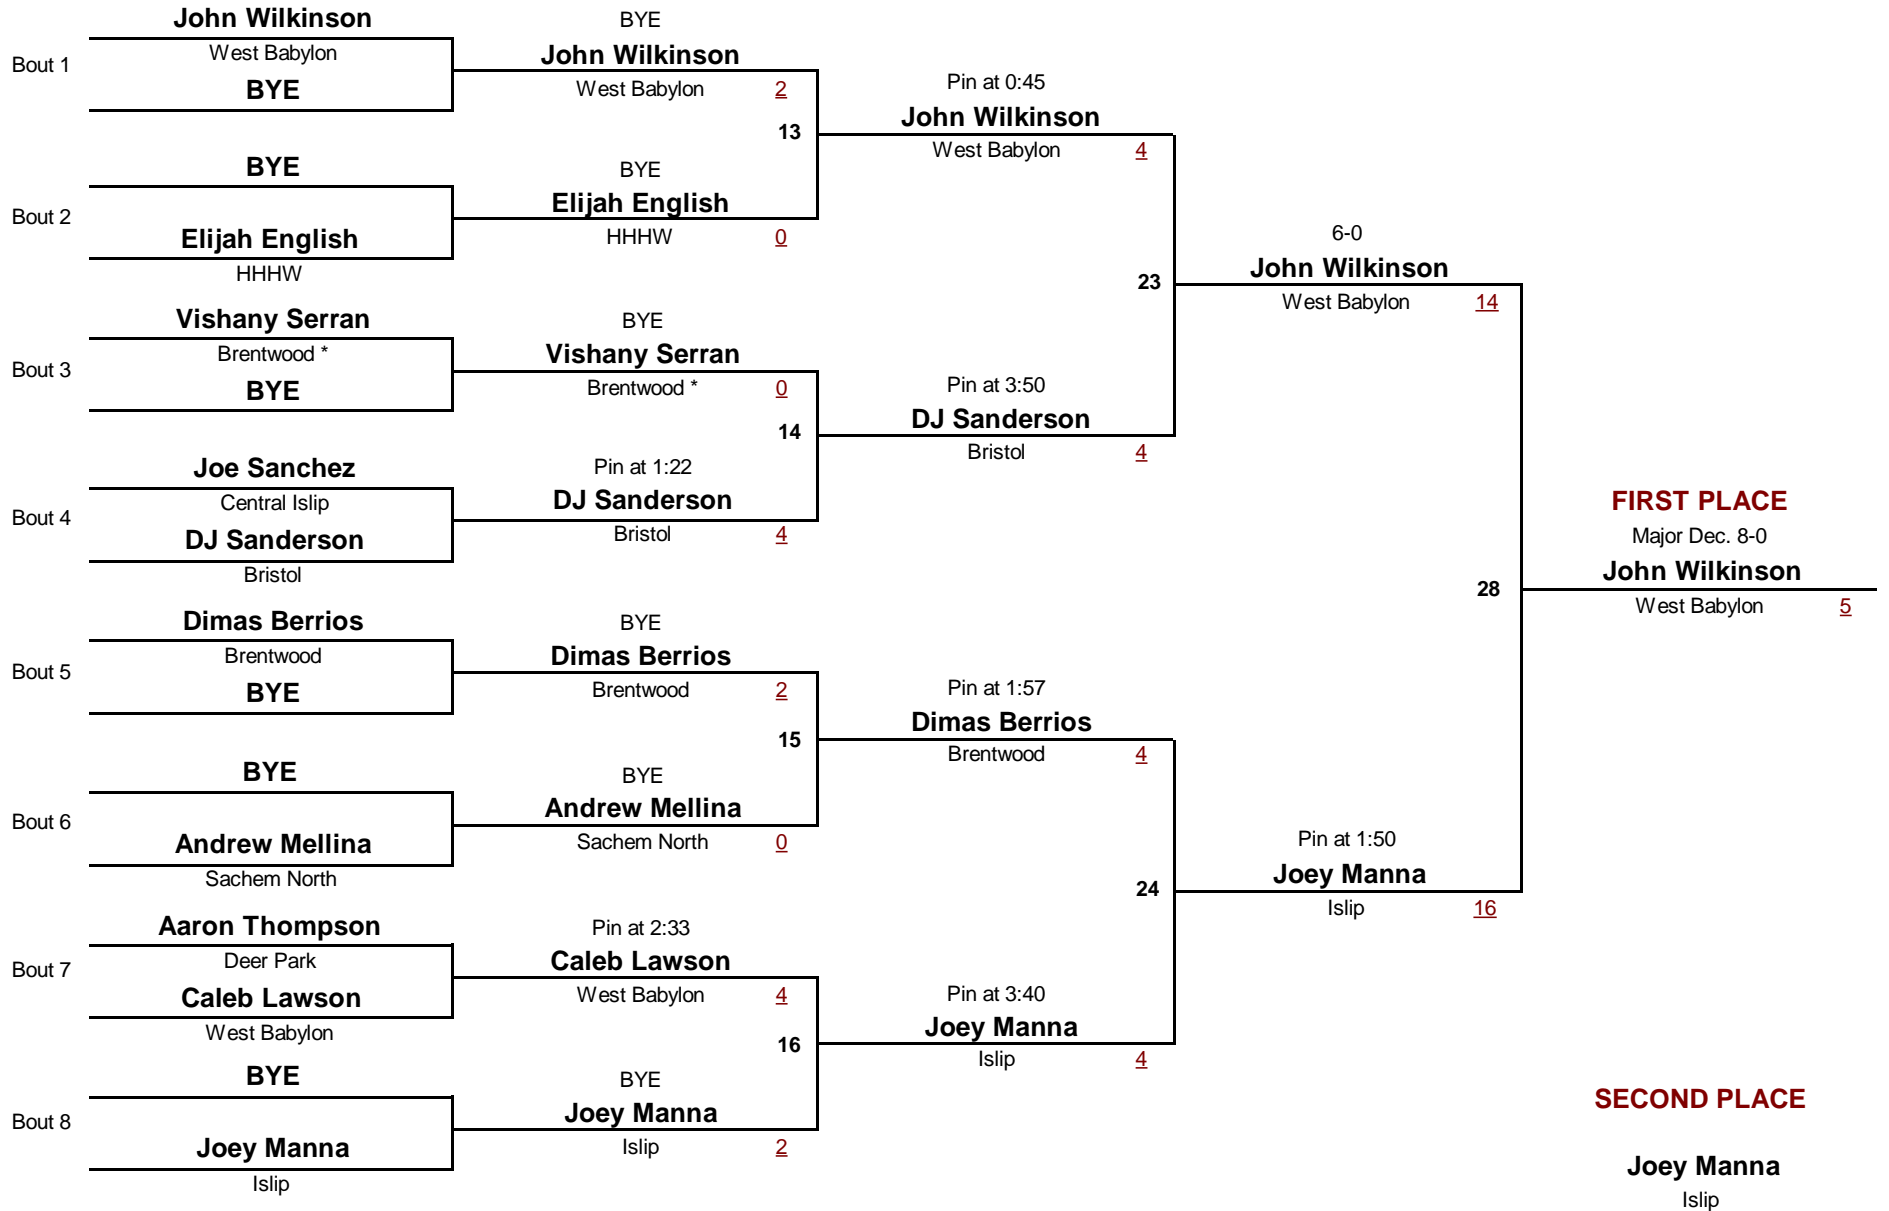

VARSITY

DIVISION

285

WEIGHT

Kris McDonald Islip Cup

January 23, 2010

Championship Rounds