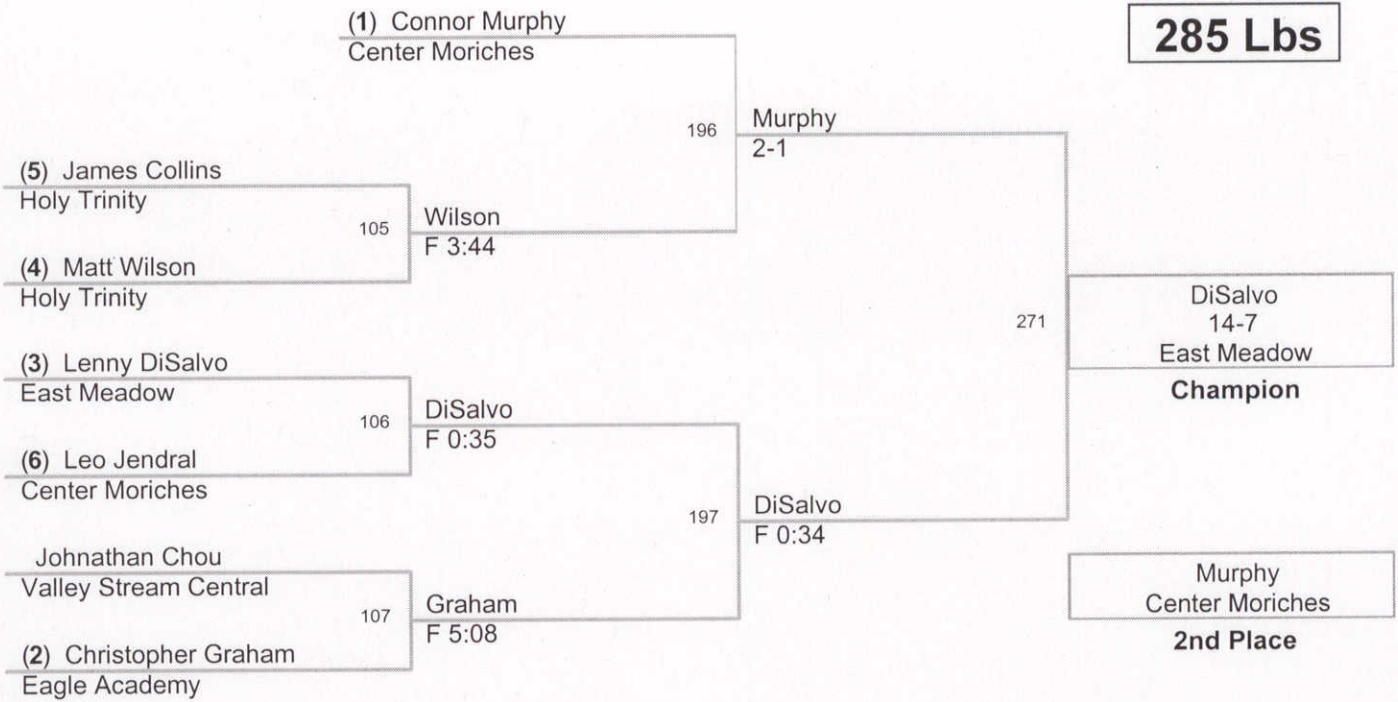

2009 EAST MEADOW
INVITATIONAL

140 Lbs

2009 EAST MEADOW
INVITATIONAL

145 Lbs

2009 EAST MEADOW
INVITATIONAL

152 Lbs

171 Lbs

189 Lbs

2009 EAST MEADOW
INVITATIONAL

215 Lbs

2009 EAST MEADOW
INVITATIONAL

285 Lbs

BYE