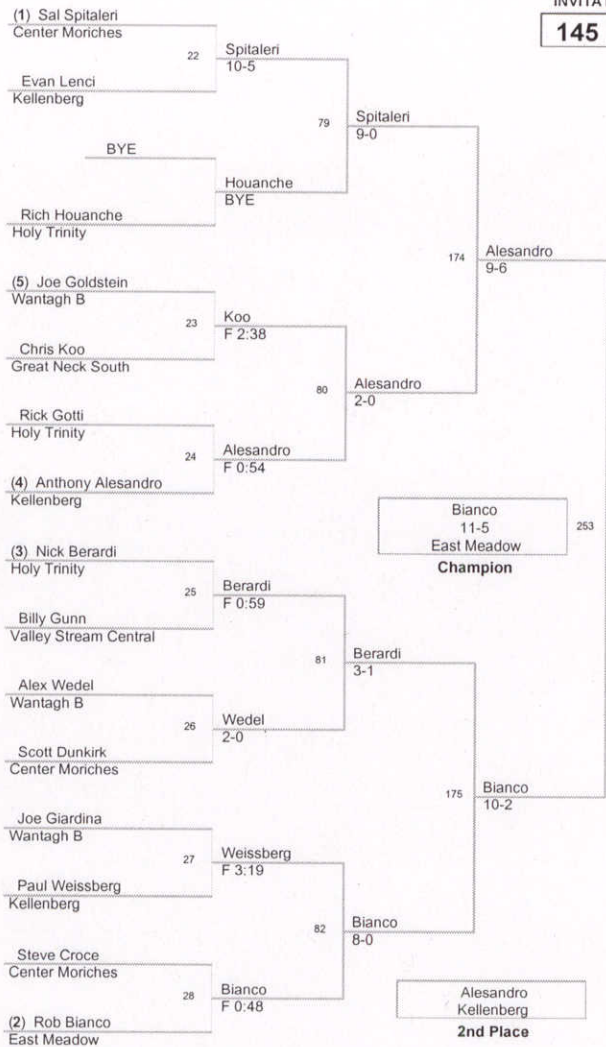

96 Lbs

103 Lbs

2009 EAST MEADOW
INVITATIONAL

112 Lbs

125 Lbs

2009 EAST MEADOW
INVITATIONAL

130 Lbs

135 Lbs

2009 EAST MEADOW
INVITATIONAL

140 Lbs

2009 EAST MEADOW
INVITATIONAL

145 Lbs

2009 EAST MEADOW
INVITATIONAL

152 Lbs

171 Lbs

189 Lbs