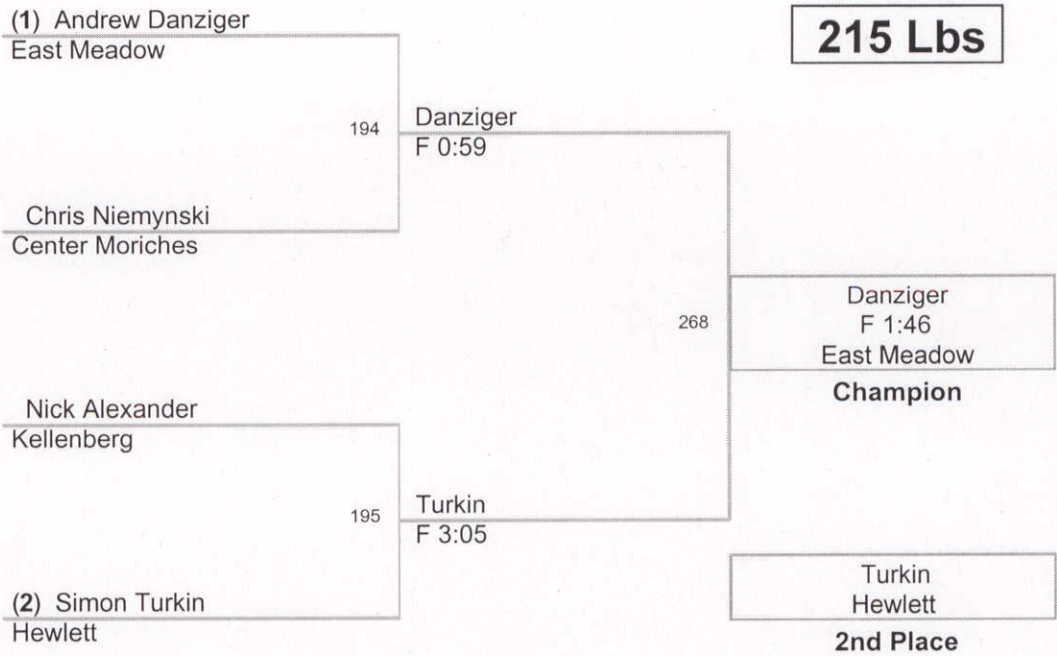

2009 EAST MEADOW
INVITATIONAL

140 Lbs

2009 EAST MEADOW
INVITATIONAL

145 Lbs

2009 EAST MEADOW
INVITATIONAL

152 Lbs

171 Lbs

189 Lbs

2009 EAST MEADOW
INVITATIONAL

215 Lbs

2009 EAST MEADOW
INVITATIONAL

285 Lbs

BYE