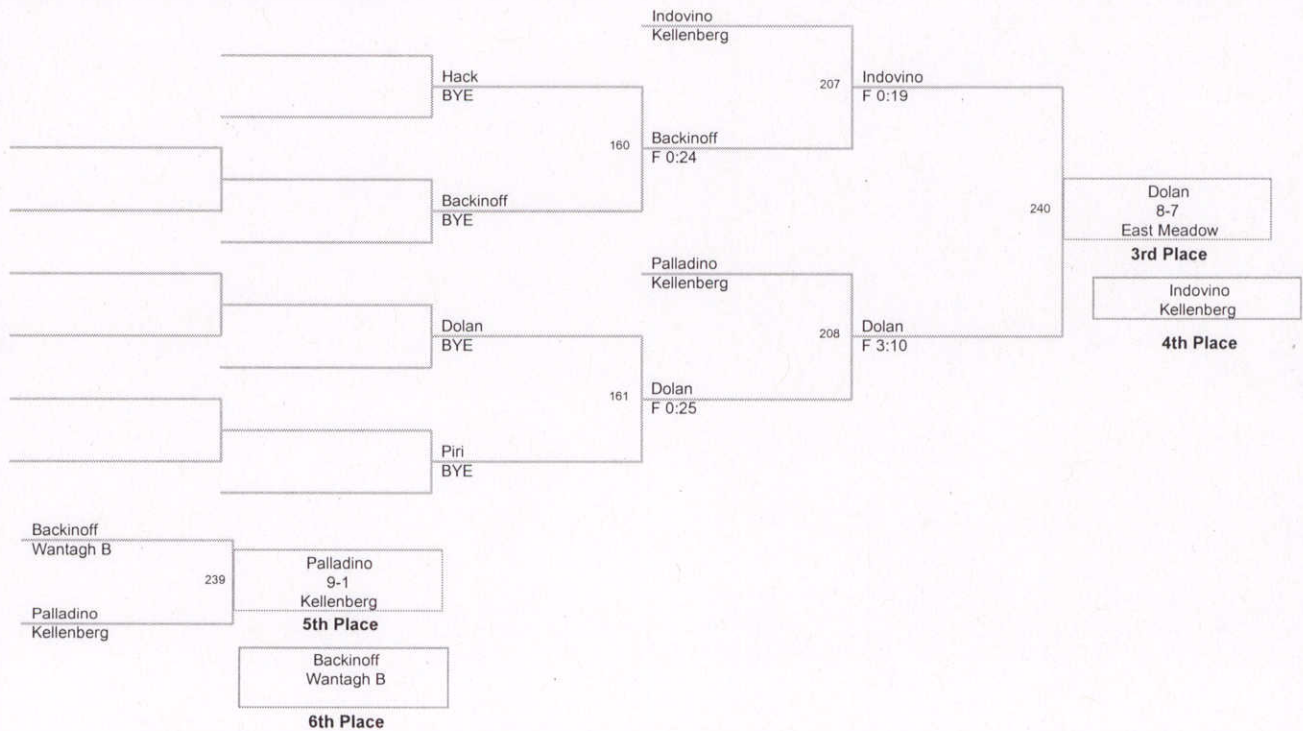

96 Lbs

103 Lbs

2009 EAST MEADOW
INVITATIONAL

112 Lbs

125 Lbs

2009 EAST MEADOW
INVITATIONAL

130 Lbs

135 Lbs