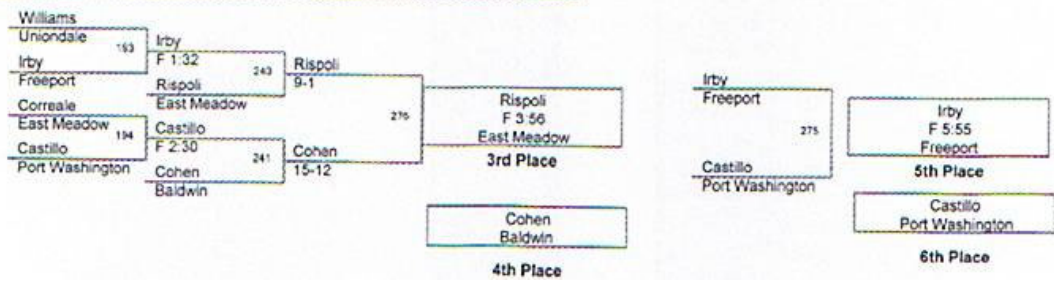

2010 QUALIFIER AT
BALDWIN
112 Lbs

2010 QUALIFIER AT
BALDWIN
119 Lbs

2010 QUALIFIER AT
BALDWIN

125 Lbs

2010 QUALIFIER AT
BALDWIN
135 Lbs

2010 QUALIFIER AT
BALDWIN

140 Lbs

2010 QUALIFIER AT
BALDWIN
152 Lbs