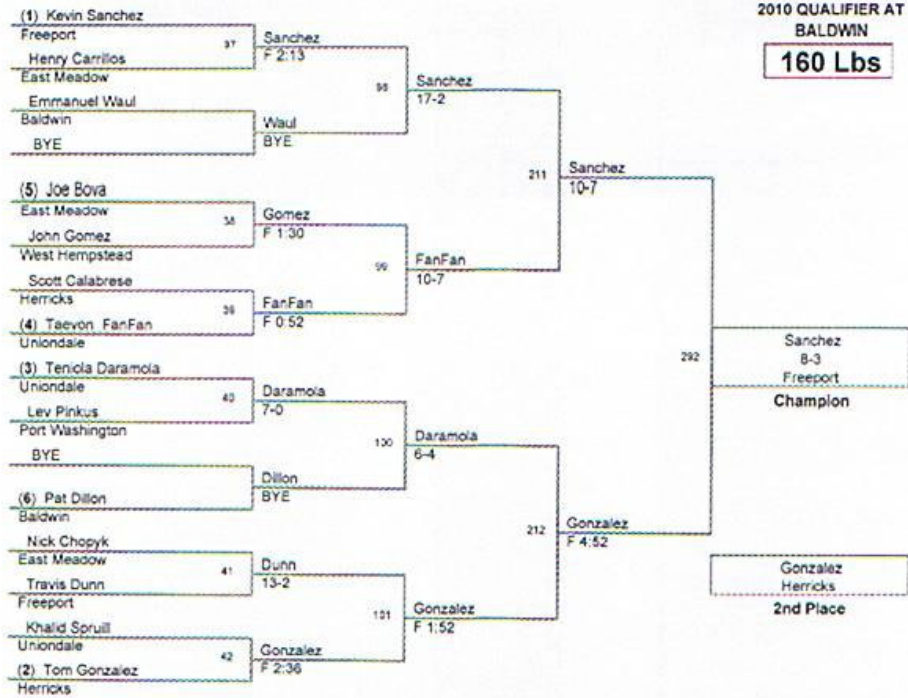

2010 QUALIFIER AT
BALDWIN
112 Lbs

2010 QUALIFIER AT
BALDWIN
119 Lbs

2010 QUALIFIER AT
BALDWIN

125 Lbs

2010 QUALIFIER AT
BALDWIN
135 Lbs

2010 QUALIFIER AT
BALDWIN

140 Lbs

2010 QUALIFIER AT
BALDWIN
152 Lbs