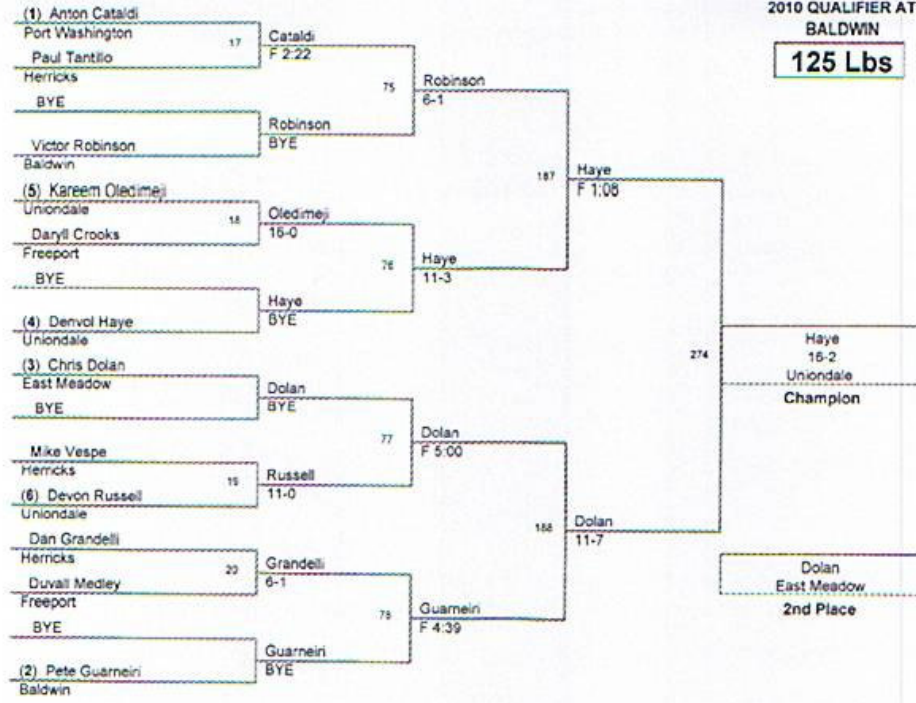

2010 QUALIFIER AT
BALDWIN
112 Lbs

2010 QUALIFIER AT
BALDWIN
119 Lbs

2010 QUALIFIER AT
BALDWIN

125 Lbs

2010 QUALIFIER AT
BALDWIN
135 Lbs

2010 QUALIFIER AT
BALDWIN

140 Lbs

2010 QUALIFIER AT
BALDWIN
152 Lbs