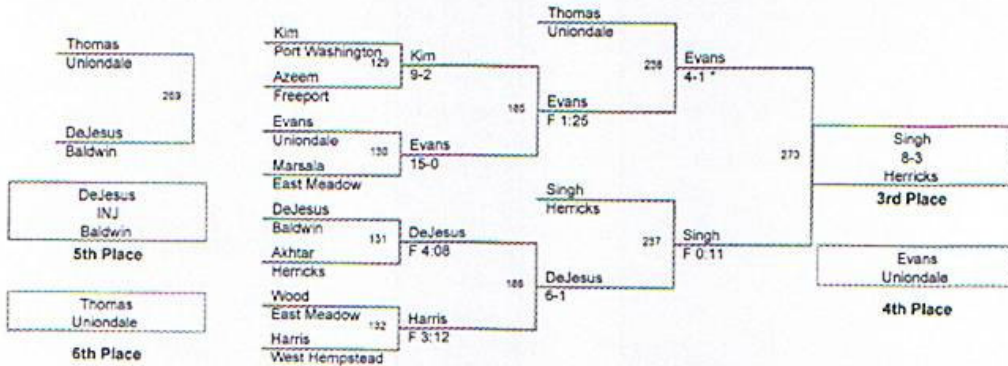

2010 QUALIFIER AT
BALDWIN
112 Lbs

2010 QUALIFIER AT
BALDWIN
119 Lbs

2010 QUALIFIER AT
BALDWIN

125 Lbs

2010 QUALIFIER AT
BALDWIN
135 Lbs

2010 QUALIFIER AT
BALDWIN

140 Lbs

2010 QUALIFIER AT
BALDWIN
152 Lbs