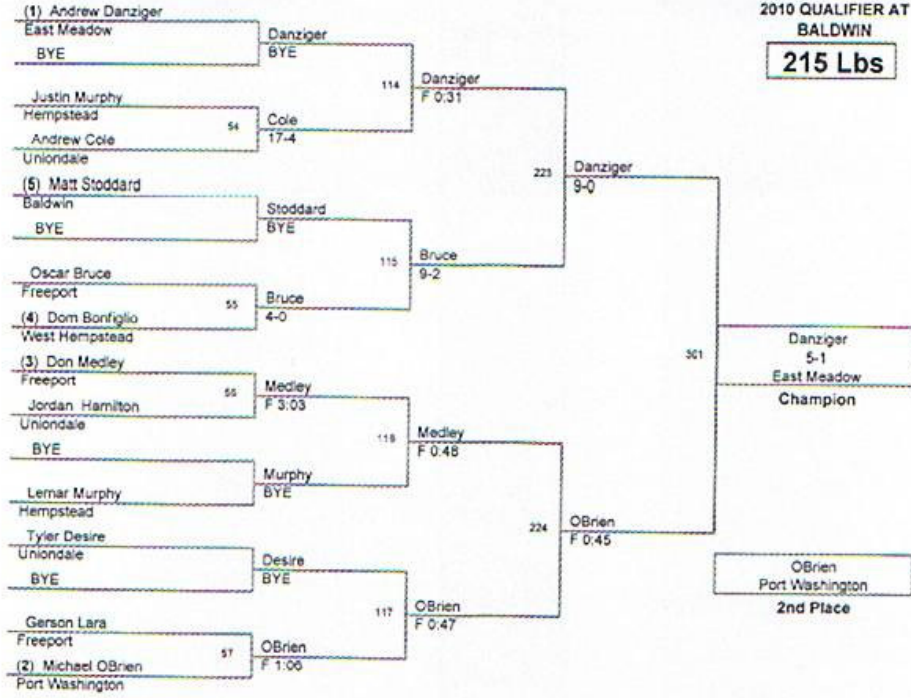

2010 QUALIFIER AT
BALDWIN

171 Lbs

2010 QUALIFIER AT
BALDWIN
189 Lbs

2010 QUALIFIER AT
BALDWIN
215 Lbs

2010 QUALIFIER AT
BALDWIN
285 Lbs