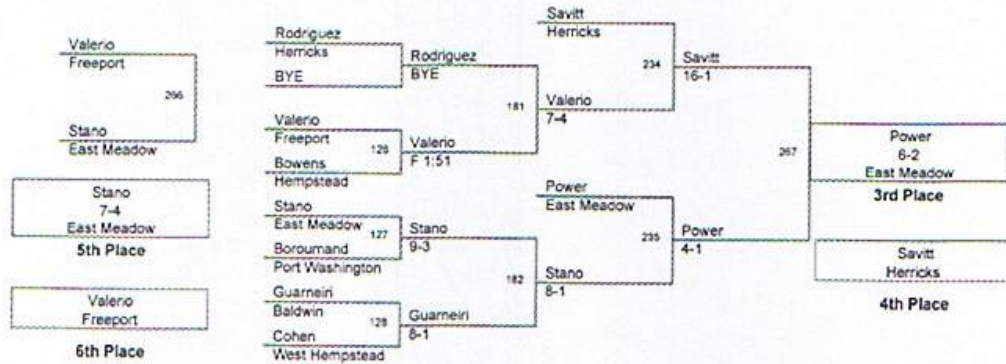

2010 QUALIFIER AT
BALDWIN
112 Lbs

2010 QUALIFIER AT
BALDWIN
119 Lbs

2010 QUALIFIER AT
BALDWIN

125 Lbs

2010 QUALIFIER AT
BALDWIN
135 Lbs

2010 QUALIFIER AT
BALDWIN

140 Lbs

2010 QUALIFIER AT
BALDWIN
152 Lbs