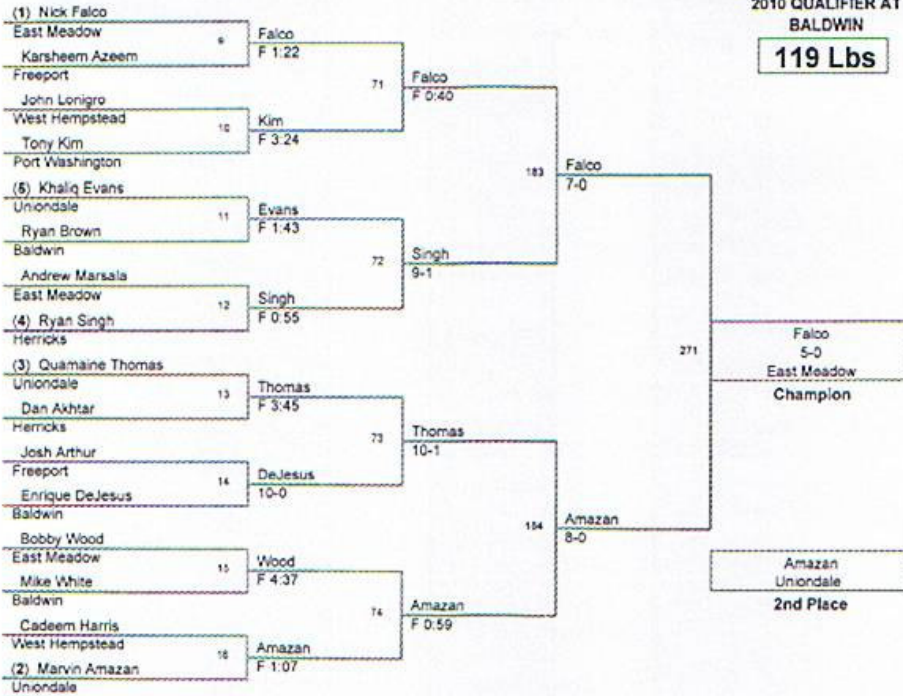

2010 QUALIFIER AT
BALDWIN
112 Lbs

2010 QUALIFIER AT
BALDWIN
119 Lbs

2010 QUALIFIER AT
BALDWIN

125 Lbs

2010 QUALIFIER AT
BALDWIN
135 Lbs

2010 QUALIFIER AT
BALDWIN

140 Lbs

2010 QUALIFIER AT
BALDWIN
152 Lbs