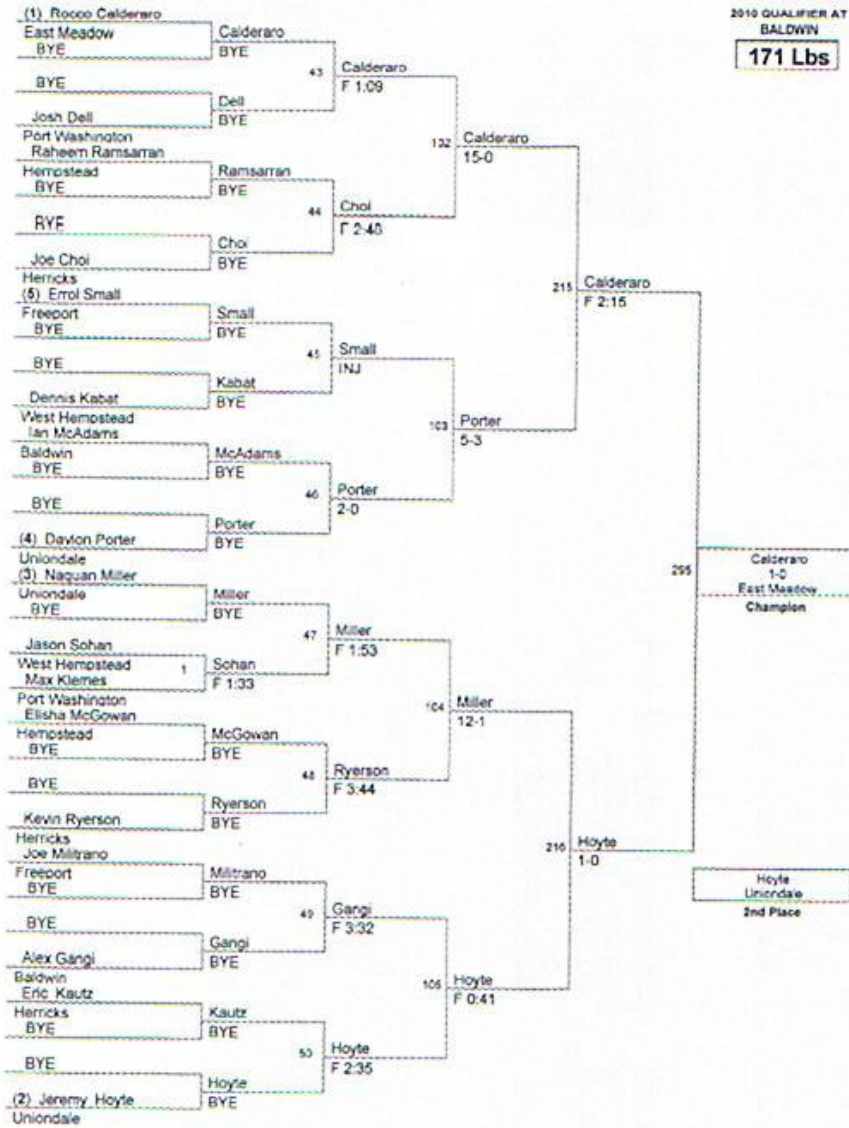

2010 QUALIFIER AT
BALDWIN

171 Lbs