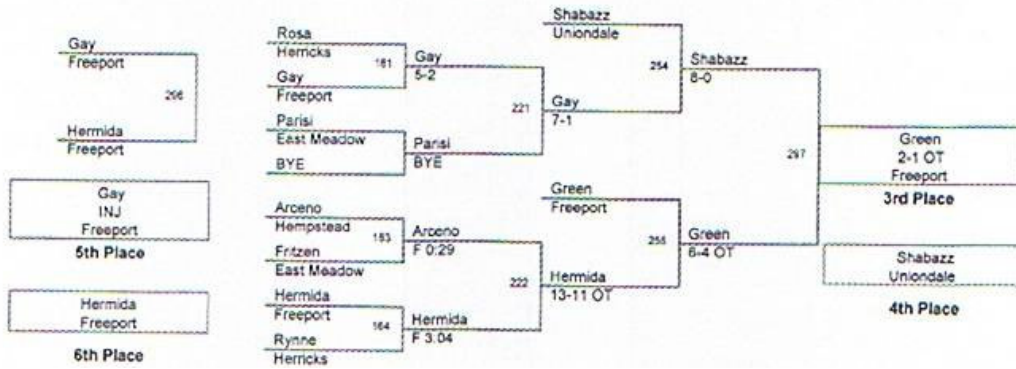

2010 QUALIFIER AT
BALDWIN
189 Lbs