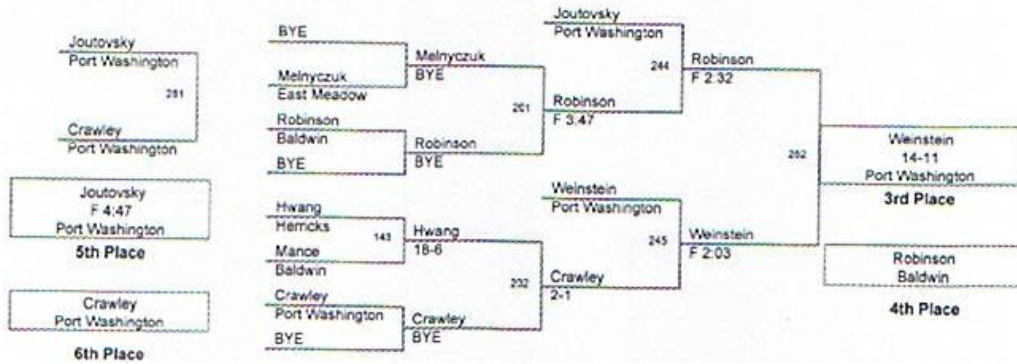

2010 QUALIFIER AT
BALDWIN
112 Lbs

2010 QUALIFIER AT
BALDWIN
119 Lbs

2010 QUALIFIER AT
BALDWIN

125 Lbs

2010 QUALIFIER AT
BALDWIN
135 Lbs

2010 QUALIFIER AT
BALDWIN

140 Lbs

2010 QUALIFIER AT
BALDWIN
152 Lbs