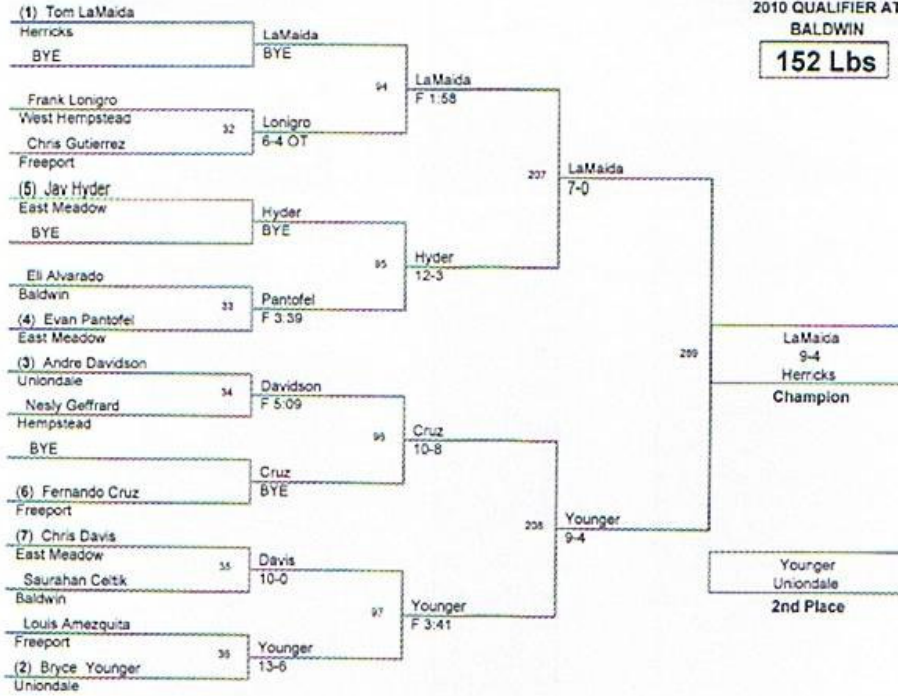

2010 QUALIFIER AT
BALDWIN
112 Lbs

2010 QUALIFIER AT
BALDWIN
119 Lbs

2010 QUALIFIER AT
BALDWIN

125 Lbs

2010 QUALIFIER AT
BALDWIN
135 Lbs

2010 QUALIFIER AT
BALDWIN

140 Lbs

2010 QUALIFIER AT
BALDWIN
152 Lbs