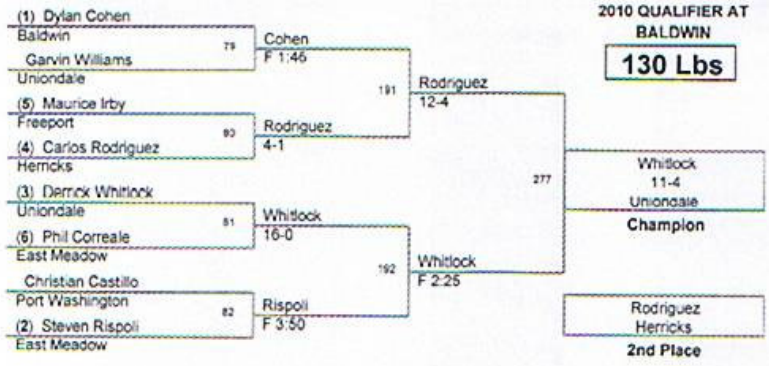

2010 QUALIFIER AT
BALDWIN
112 Lbs

2010 QUALIFIER AT
BALDWIN
119 Lbs

2010 QUALIFIER AT
BALDWIN

125 Lbs

2010 QUALIFIER AT
BALDWIN
135 Lbs

2010 QUALIFIER AT
BALDWIN

140 Lbs

2010 QUALIFIER AT
BALDWIN
152 Lbs