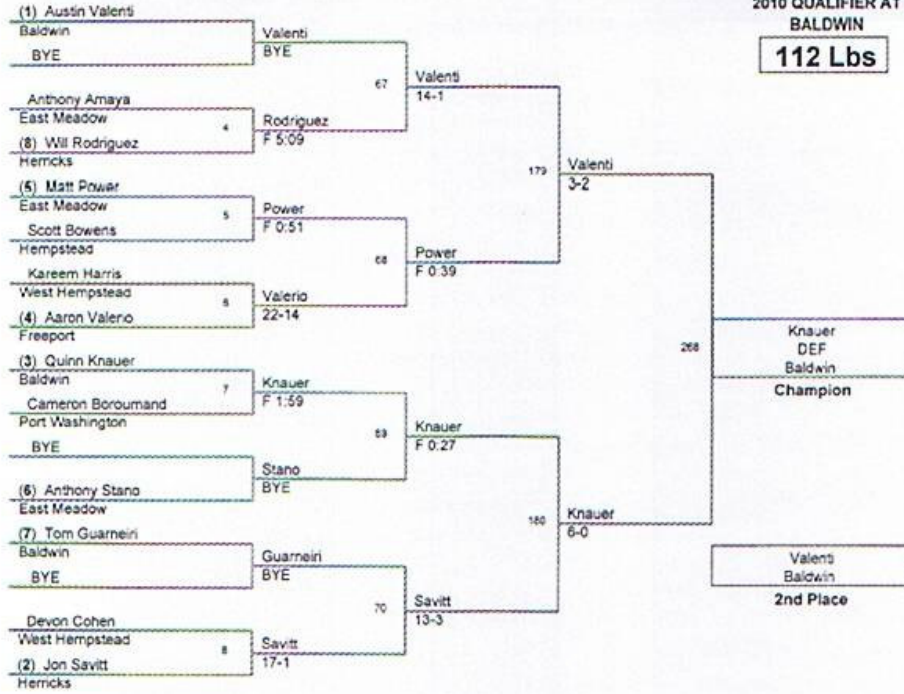

2010 QUALIFIER AT
BALDWIN
112 Lbs

2010 QUALIFIER AT
BALDWIN
119 Lbs

2010 QUALIFIER AT
BALDWIN

125 Lbs

2010 QUALIFIER AT
BALDWIN
135 Lbs

2010 QUALIFIER AT
BALDWIN

140 Lbs

2010 QUALIFIER AT
BALDWIN
152 Lbs