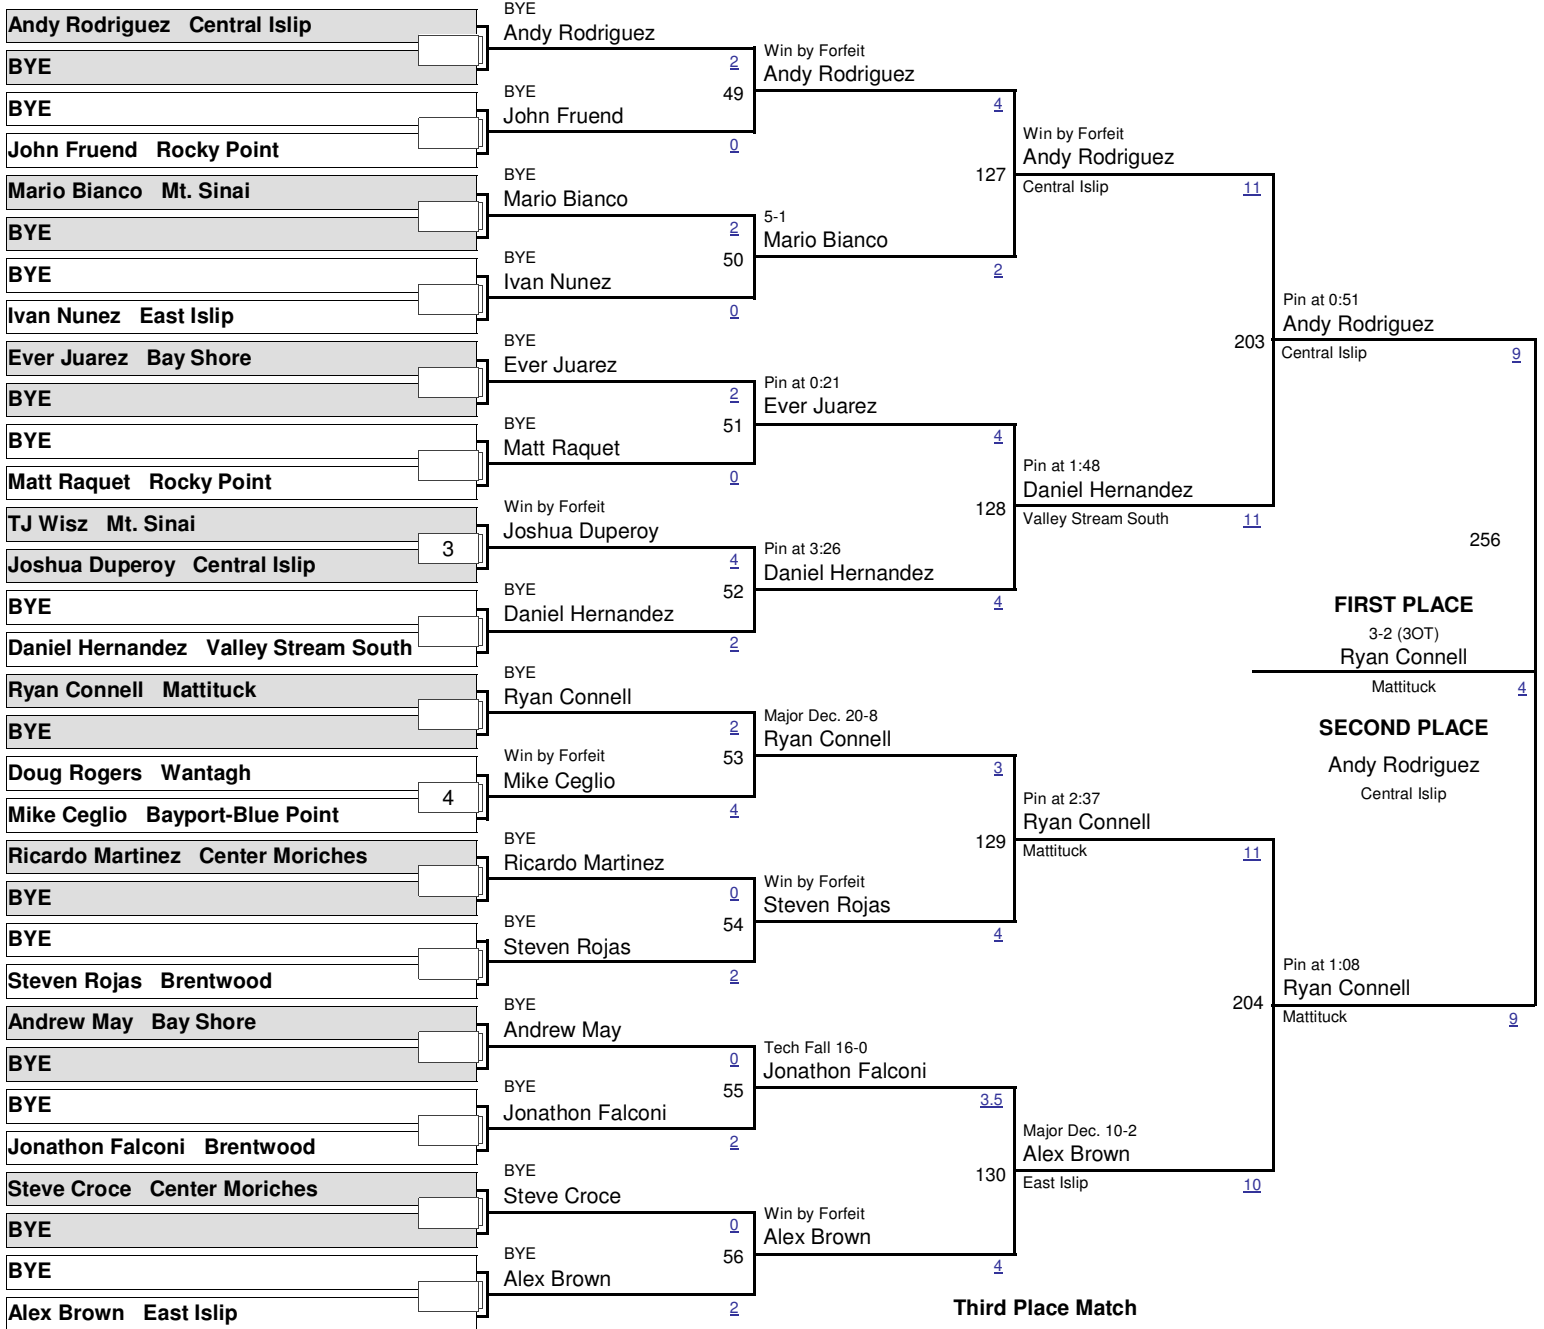

January 10, 2009

High School 130

2009 Rocky Gilmore Tournament

January 10, 2009

High School 135

2009 Rocky Gilmore Tournament

January 10, 2009

High School 140