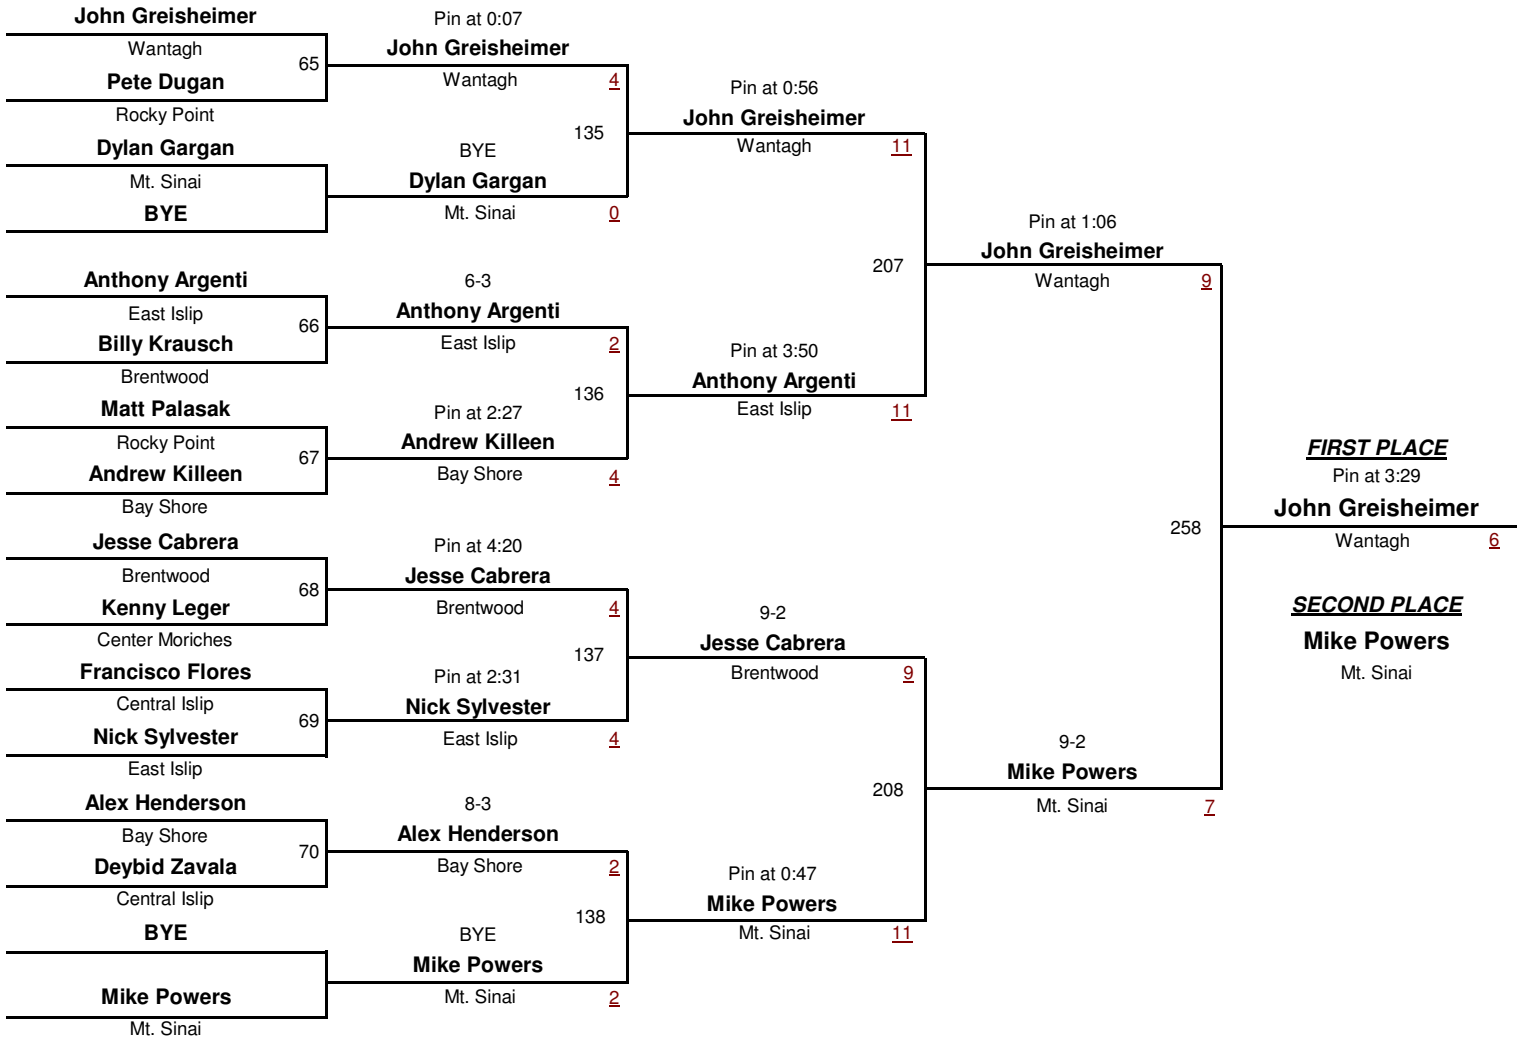

2009 Rocky Gilmore Tournament

January 10, 2009

High School 145

2009 Rocky Gilmore Tournament

January 10, 2009

High School 152

2009 Rocky Gilmore Tournament

January 10, 2009