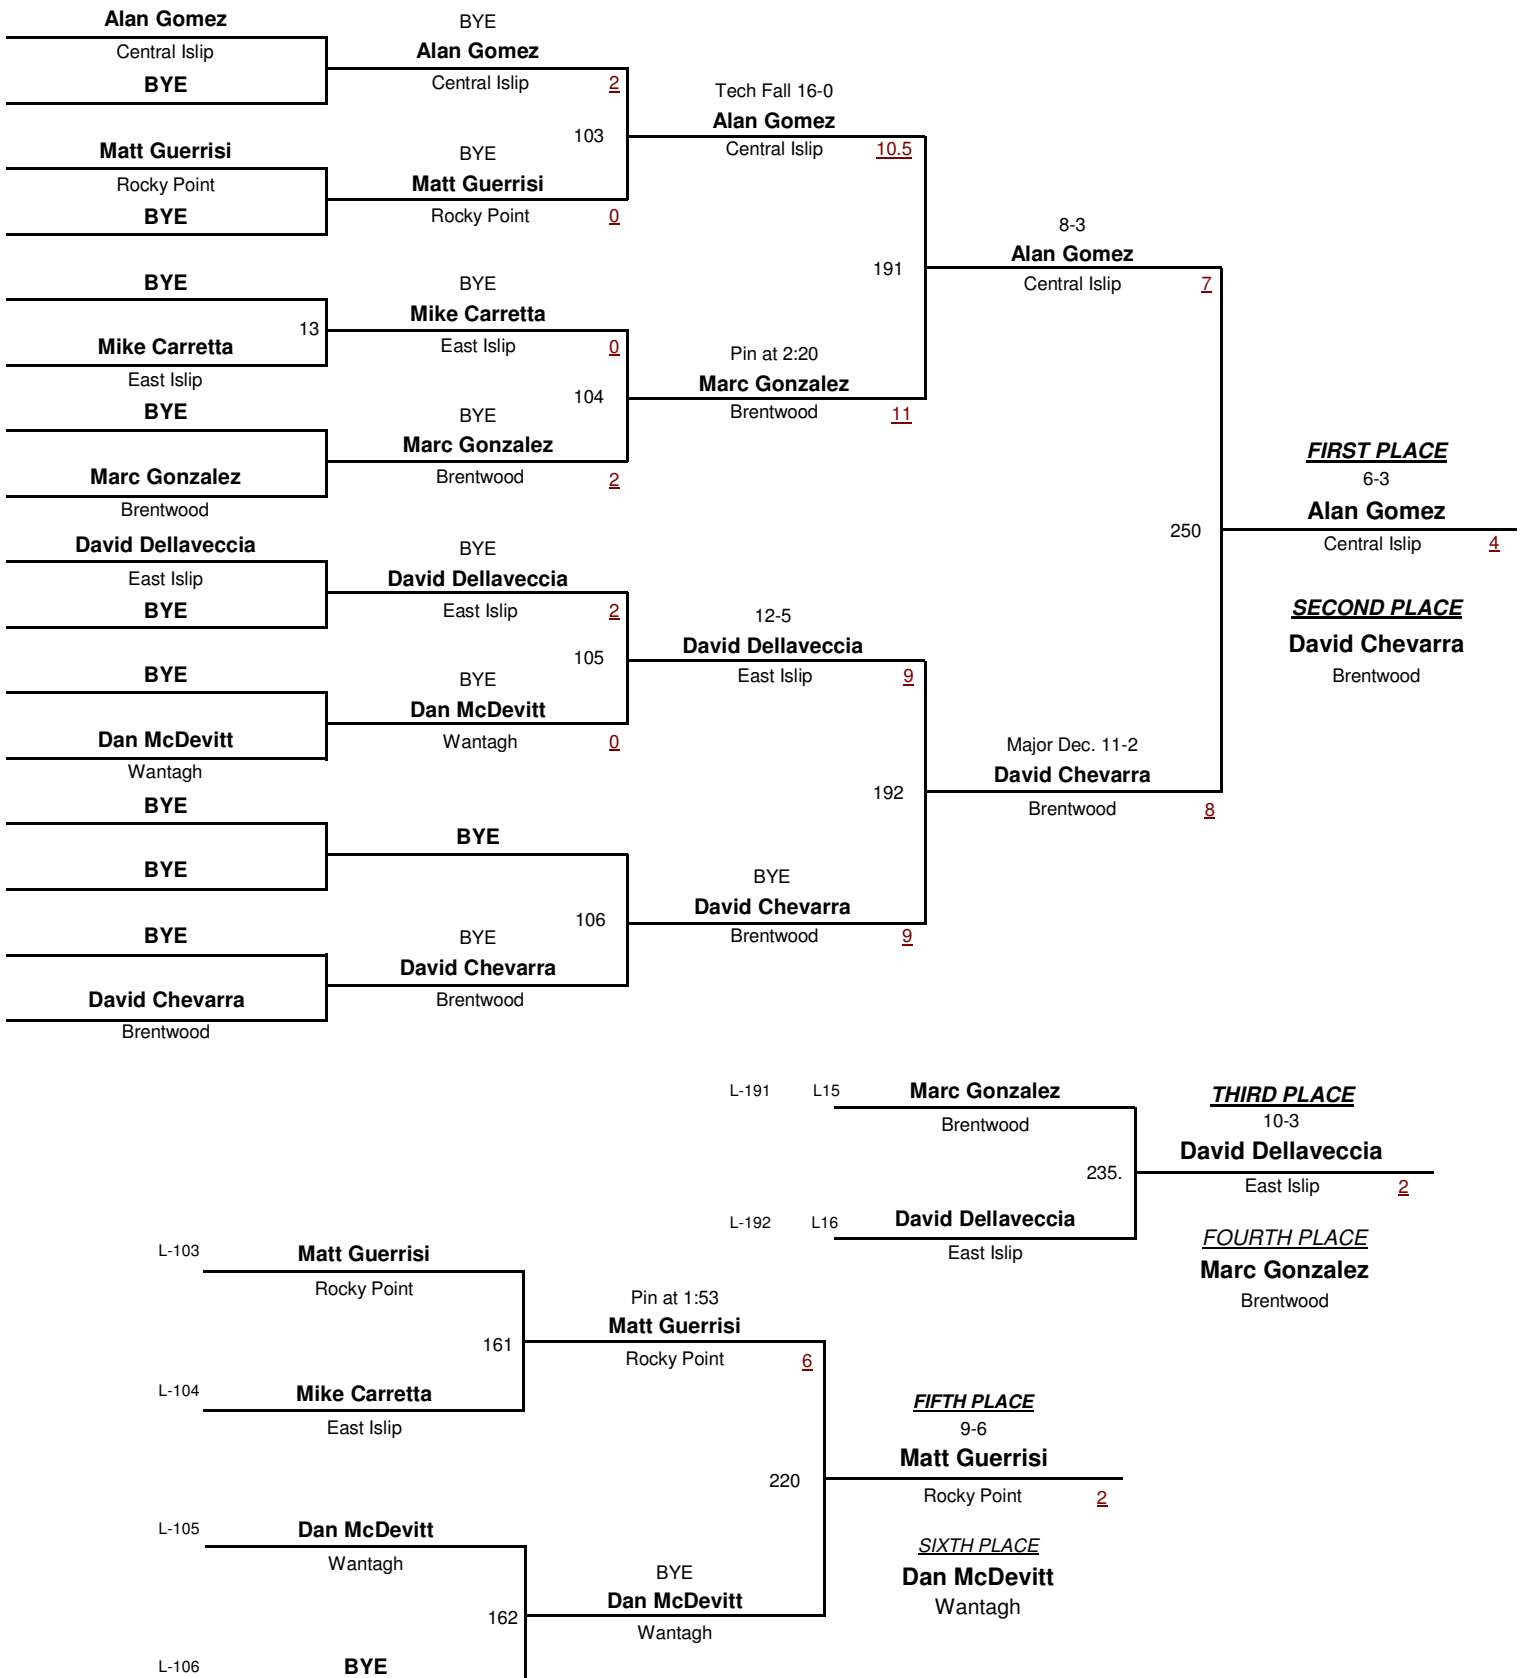

2009 Rocky Gilmore Tournament

January 10, 2009

High School 96

2009 Rocky Gilmore Tournament

January 10, 2009

High School 103

2009 Rocky Gilmore Tournament

January 10, 2009

High School 112

2009 Rocky Gilmore Tournament

January 10, 2009

High School 119

2009 Rocky Gilmore Tournament

January 10, 2009

High School 125

2009 Rocky Gilmore Tournament