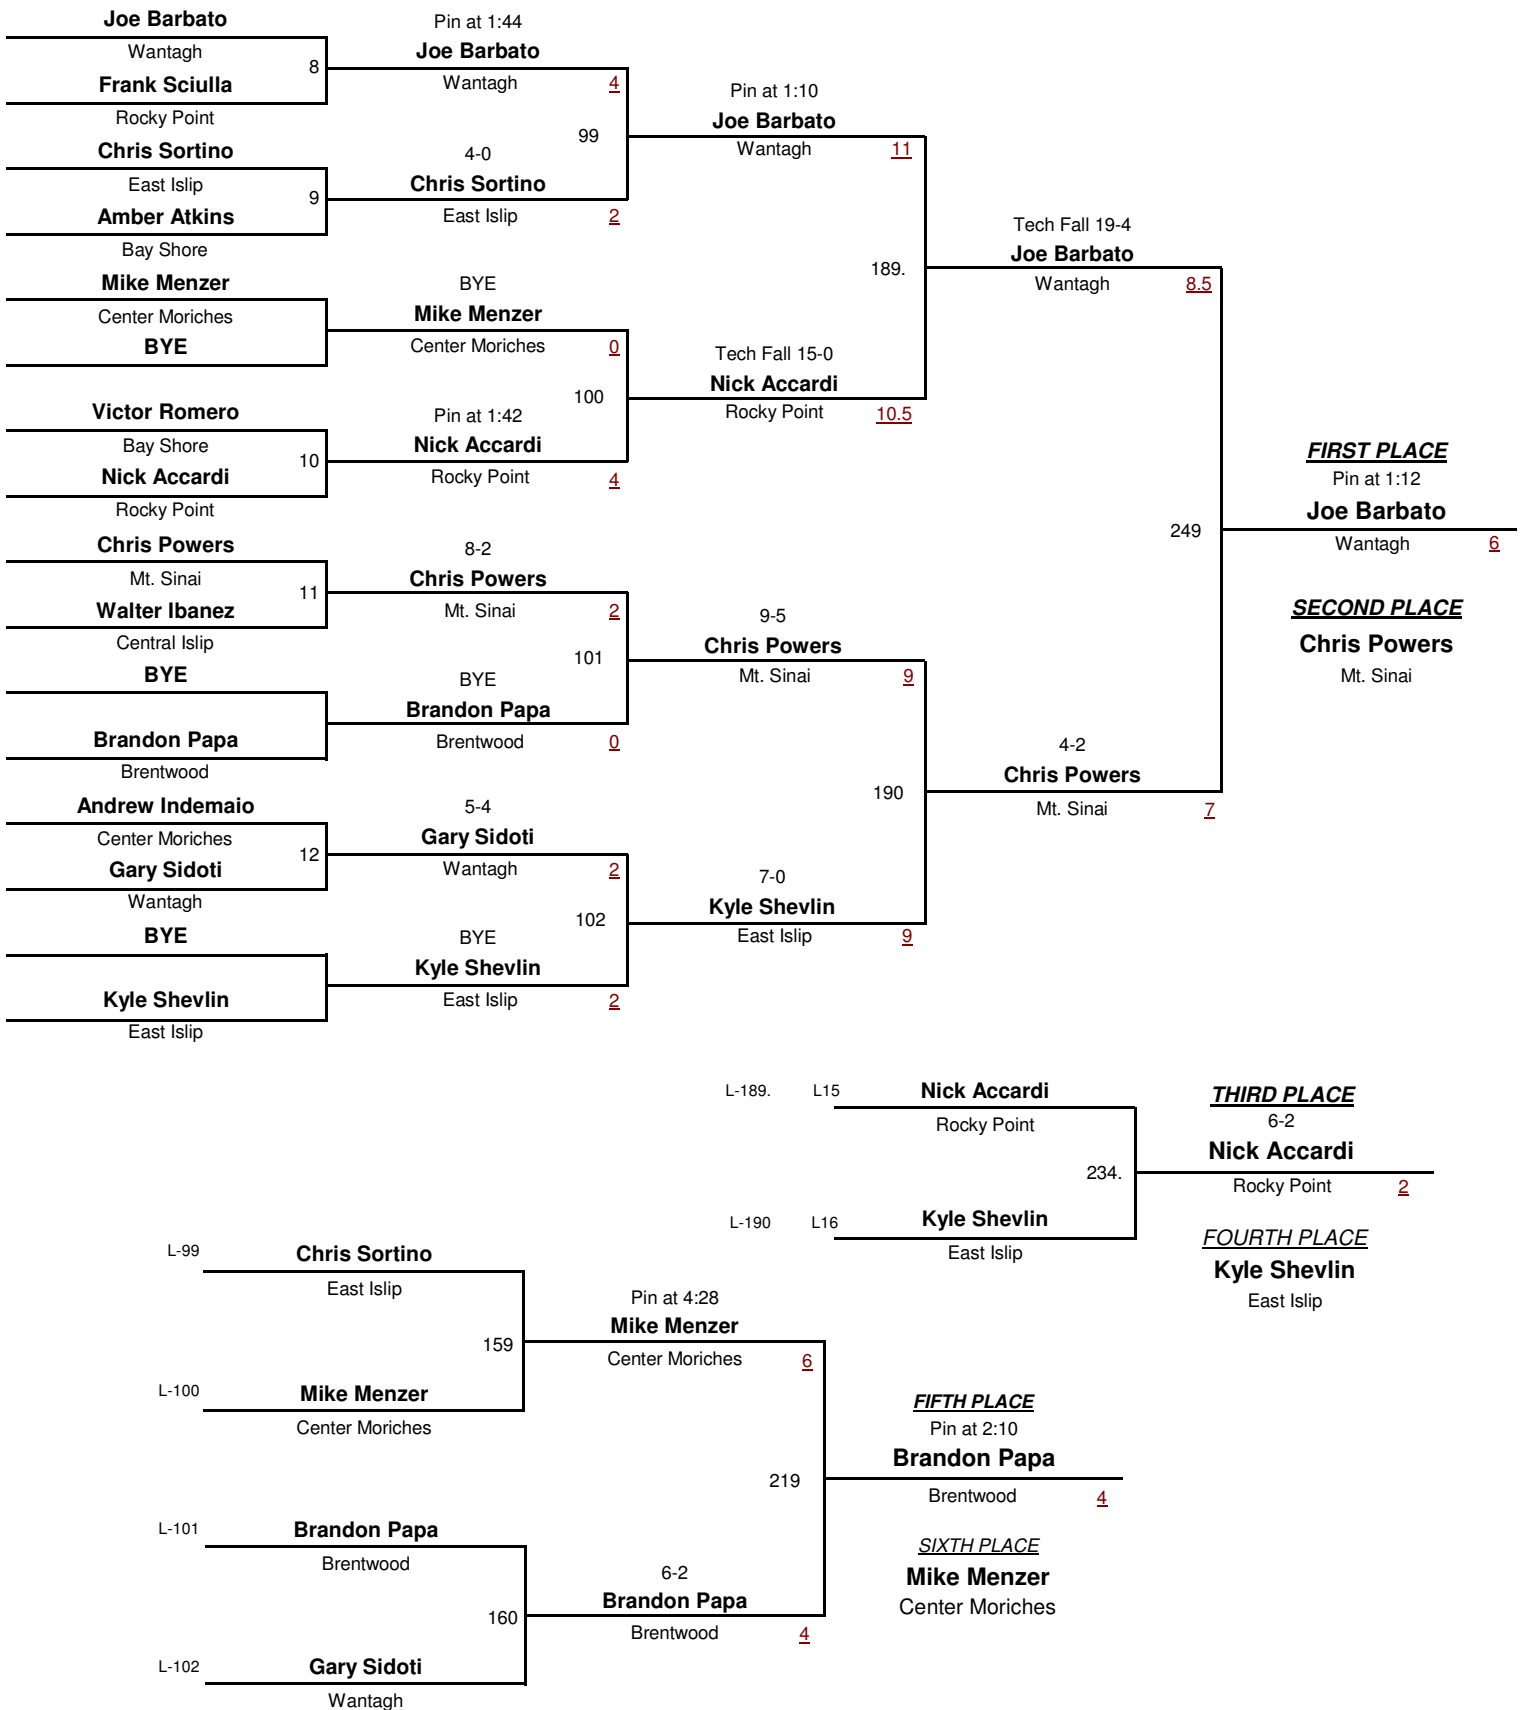

2009 Rocky Gilmore Tournament

January 10, 2009

High School 96

2009 Rocky Gilmore Tournament

January 10, 2009

High School 103

2009 Rocky Gilmore Tournament

January 10, 2009

High School 112

2009 Rocky Gilmore Tournament

January 10, 2009

High School 119

2009 Rocky Gilmore Tournament

January 10, 2009

High School 125

2009 Rocky Gilmore Tournament