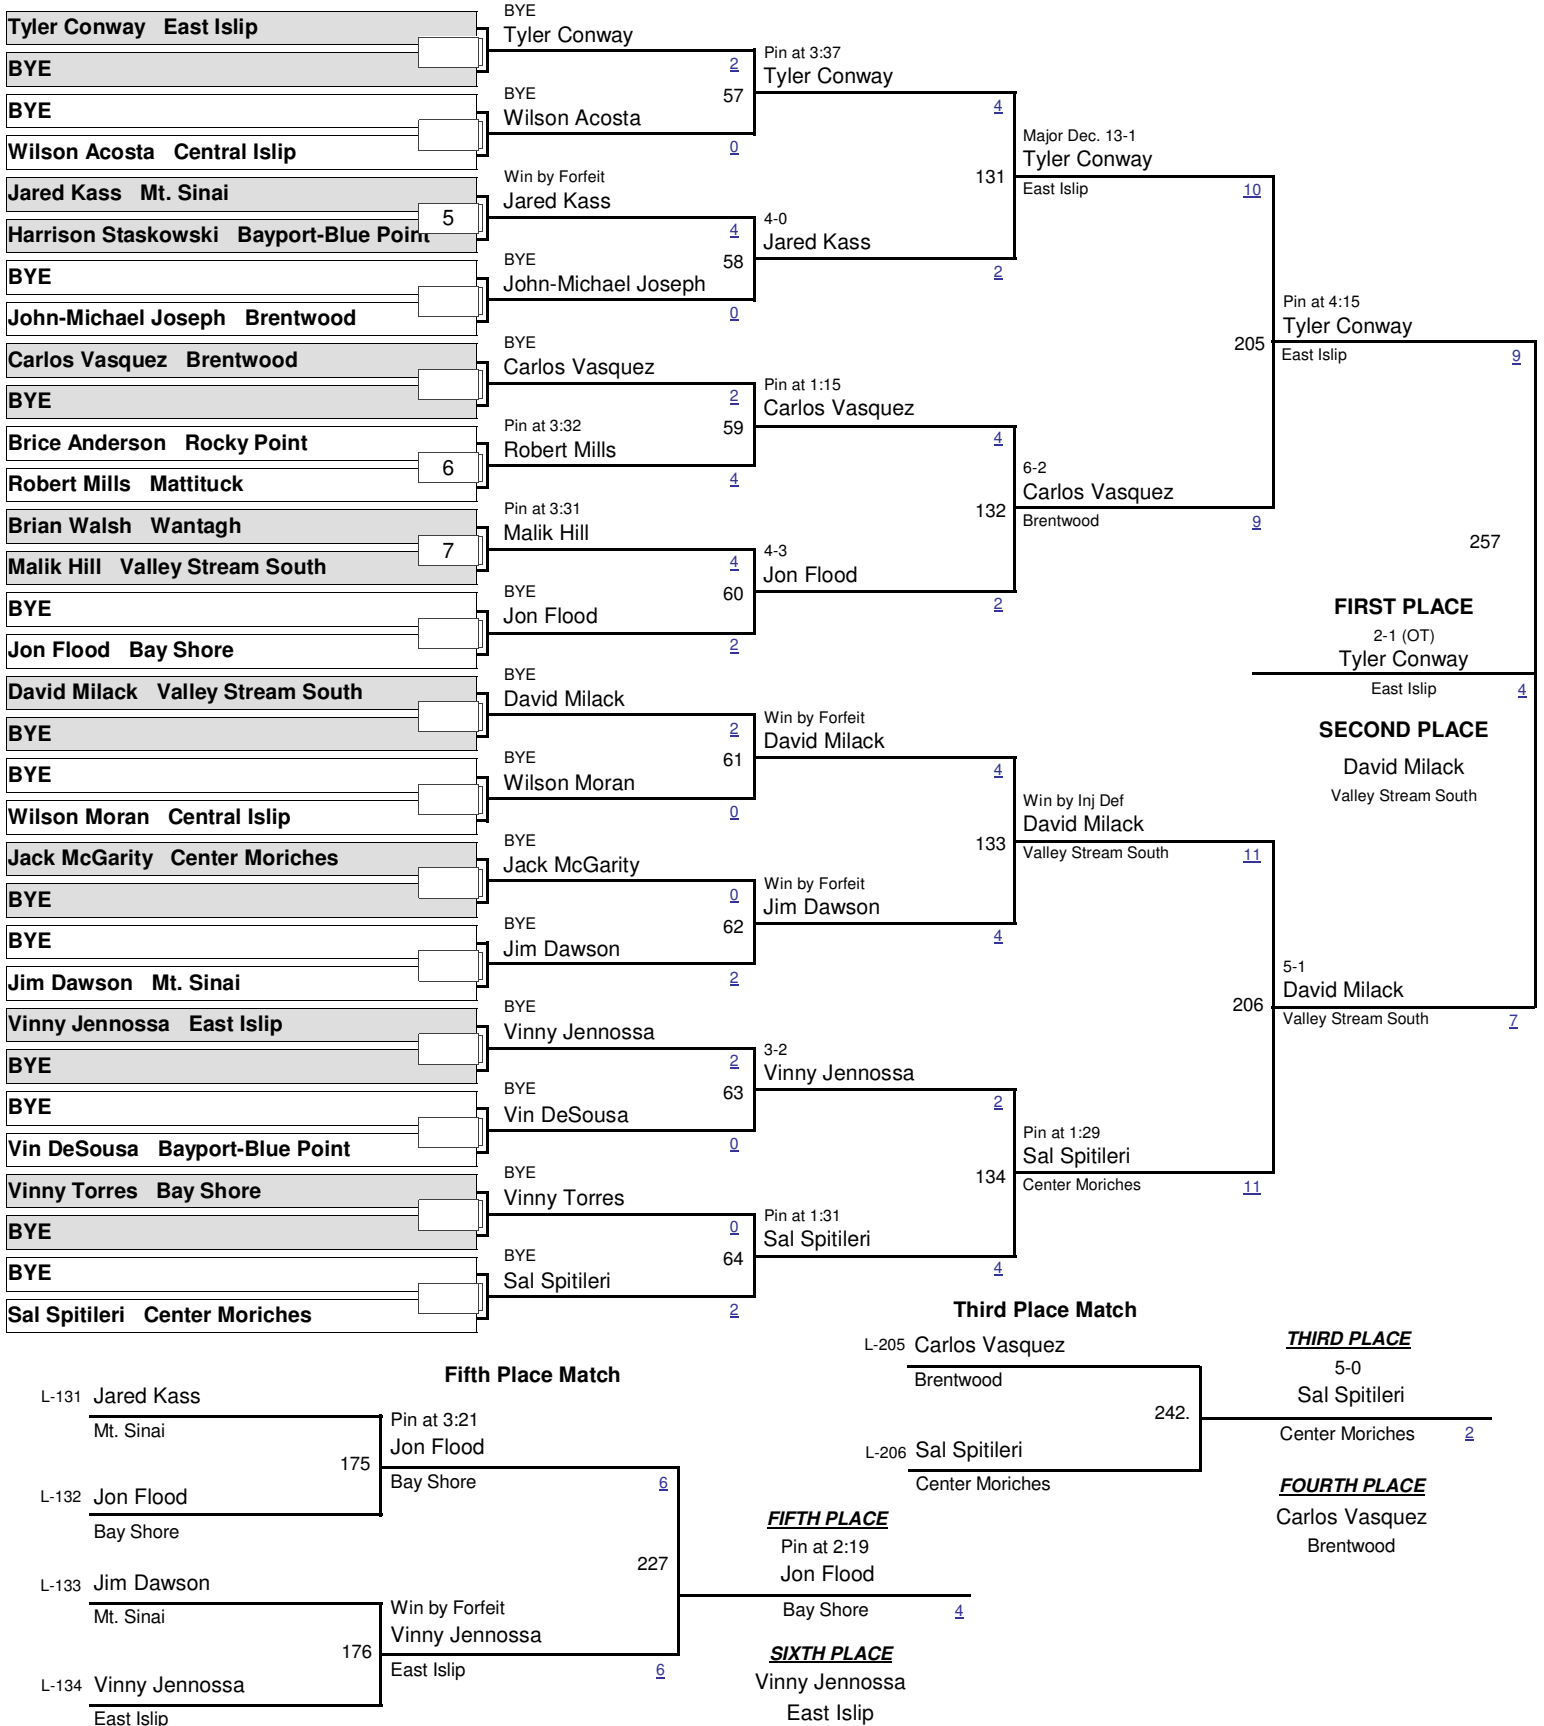

2009 Rocky Gilmore Tournament

January 10, 2009

High School 145