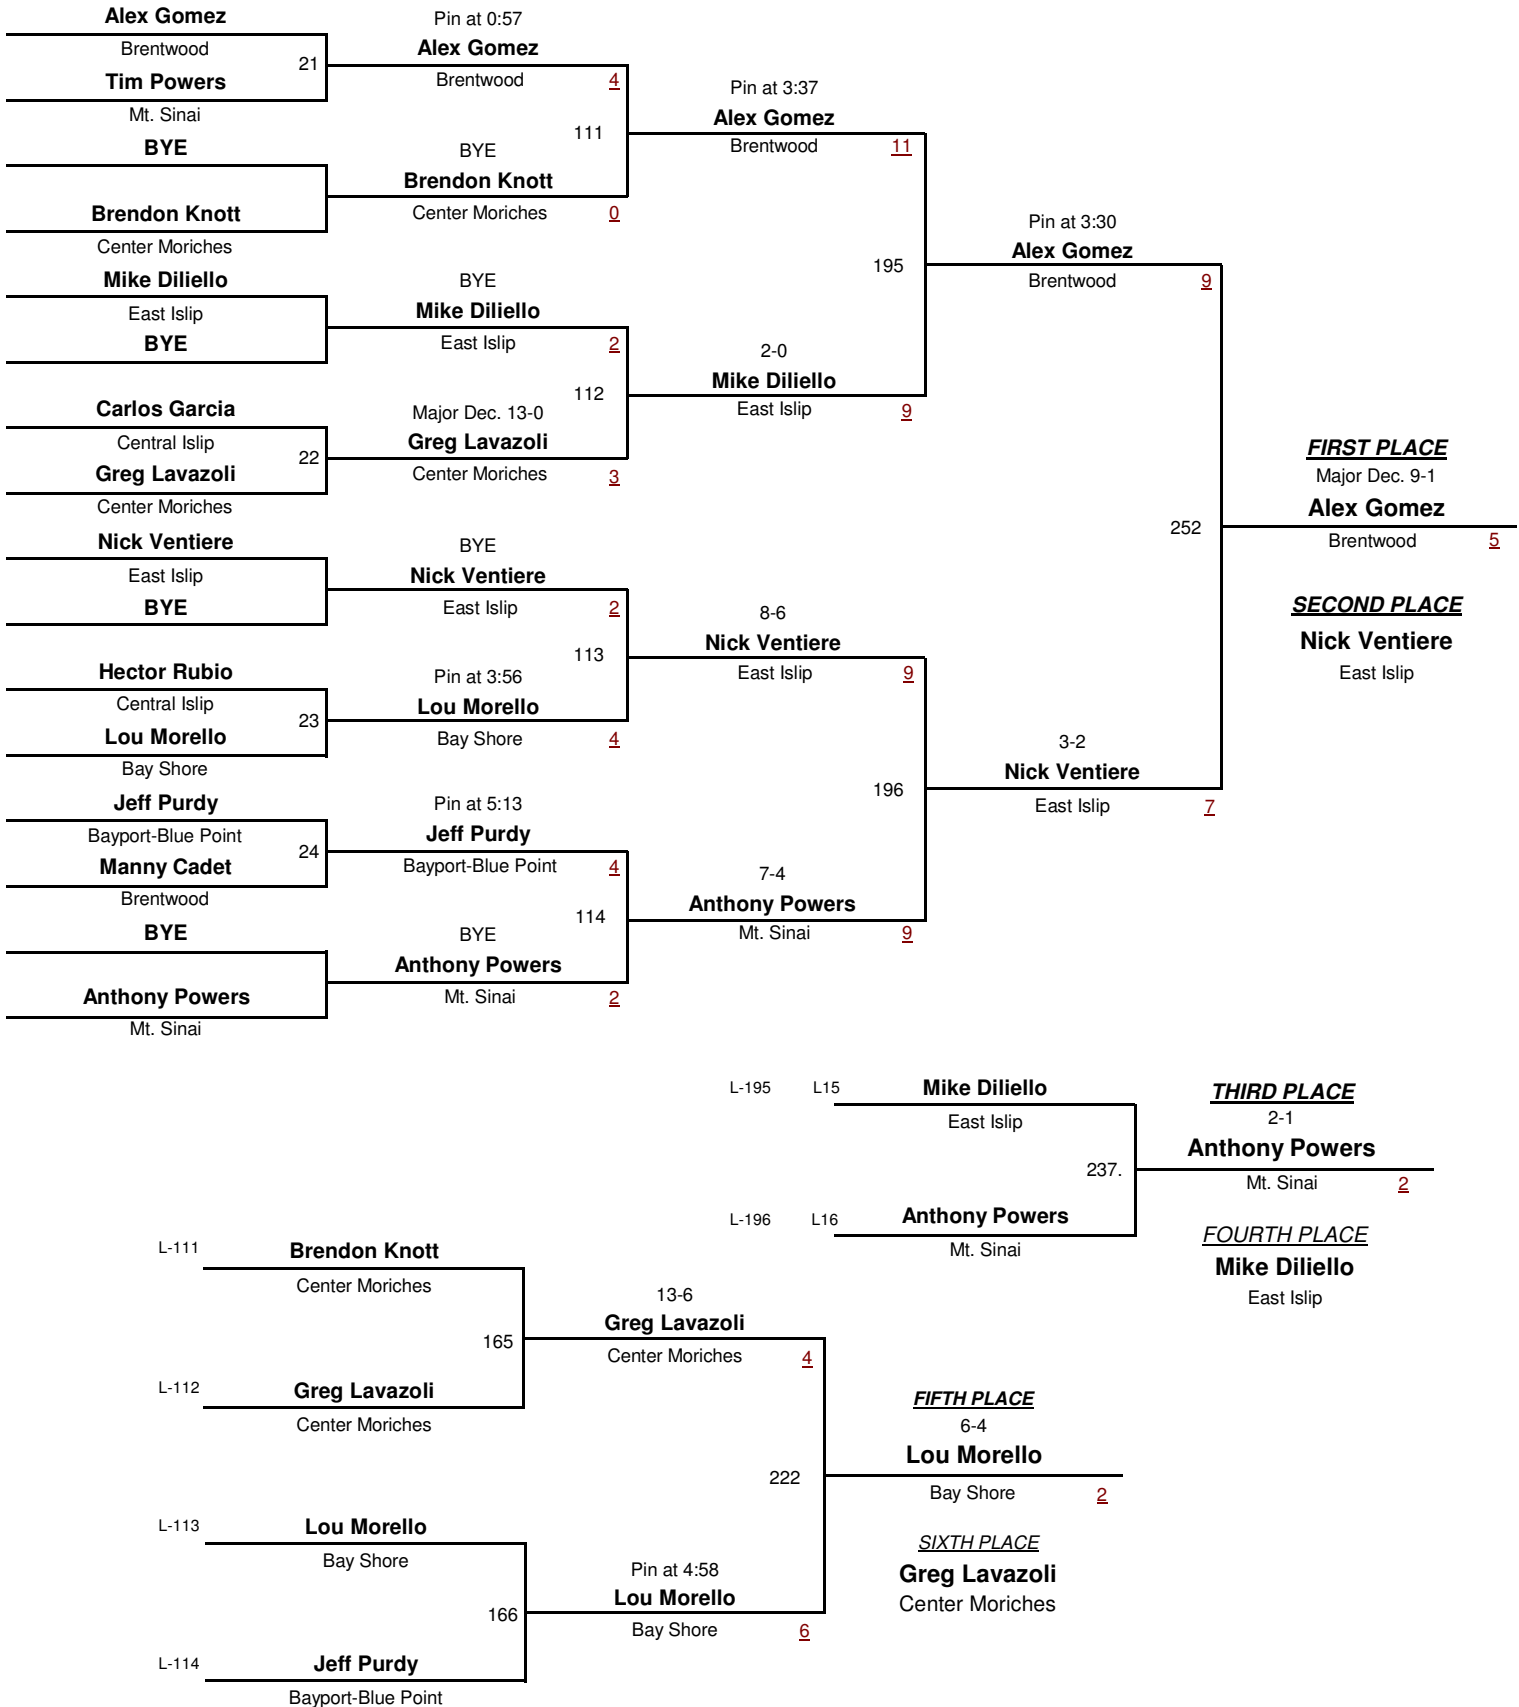

2009 Rocky Gilmore Tournament

January 10, 2009

High School 96

2009 Rocky Gilmore Tournament

January 10, 2009

High School 103

2009 Rocky Gilmore Tournament

January 10, 2009

High School 112

2009 Rocky Gilmore Tournament

January 10, 2009

High School 119

2009 Rocky Gilmore Tournament

January 10, 2009

High School 125

2009 Rocky Gilmore Tournament

January 10, 2009

High School 130

2009 Rocky Gilmore Tournament

January 10, 2009

High School 135

2009 Rocky Gilmore Tournament

January 10, 2009

High School 140