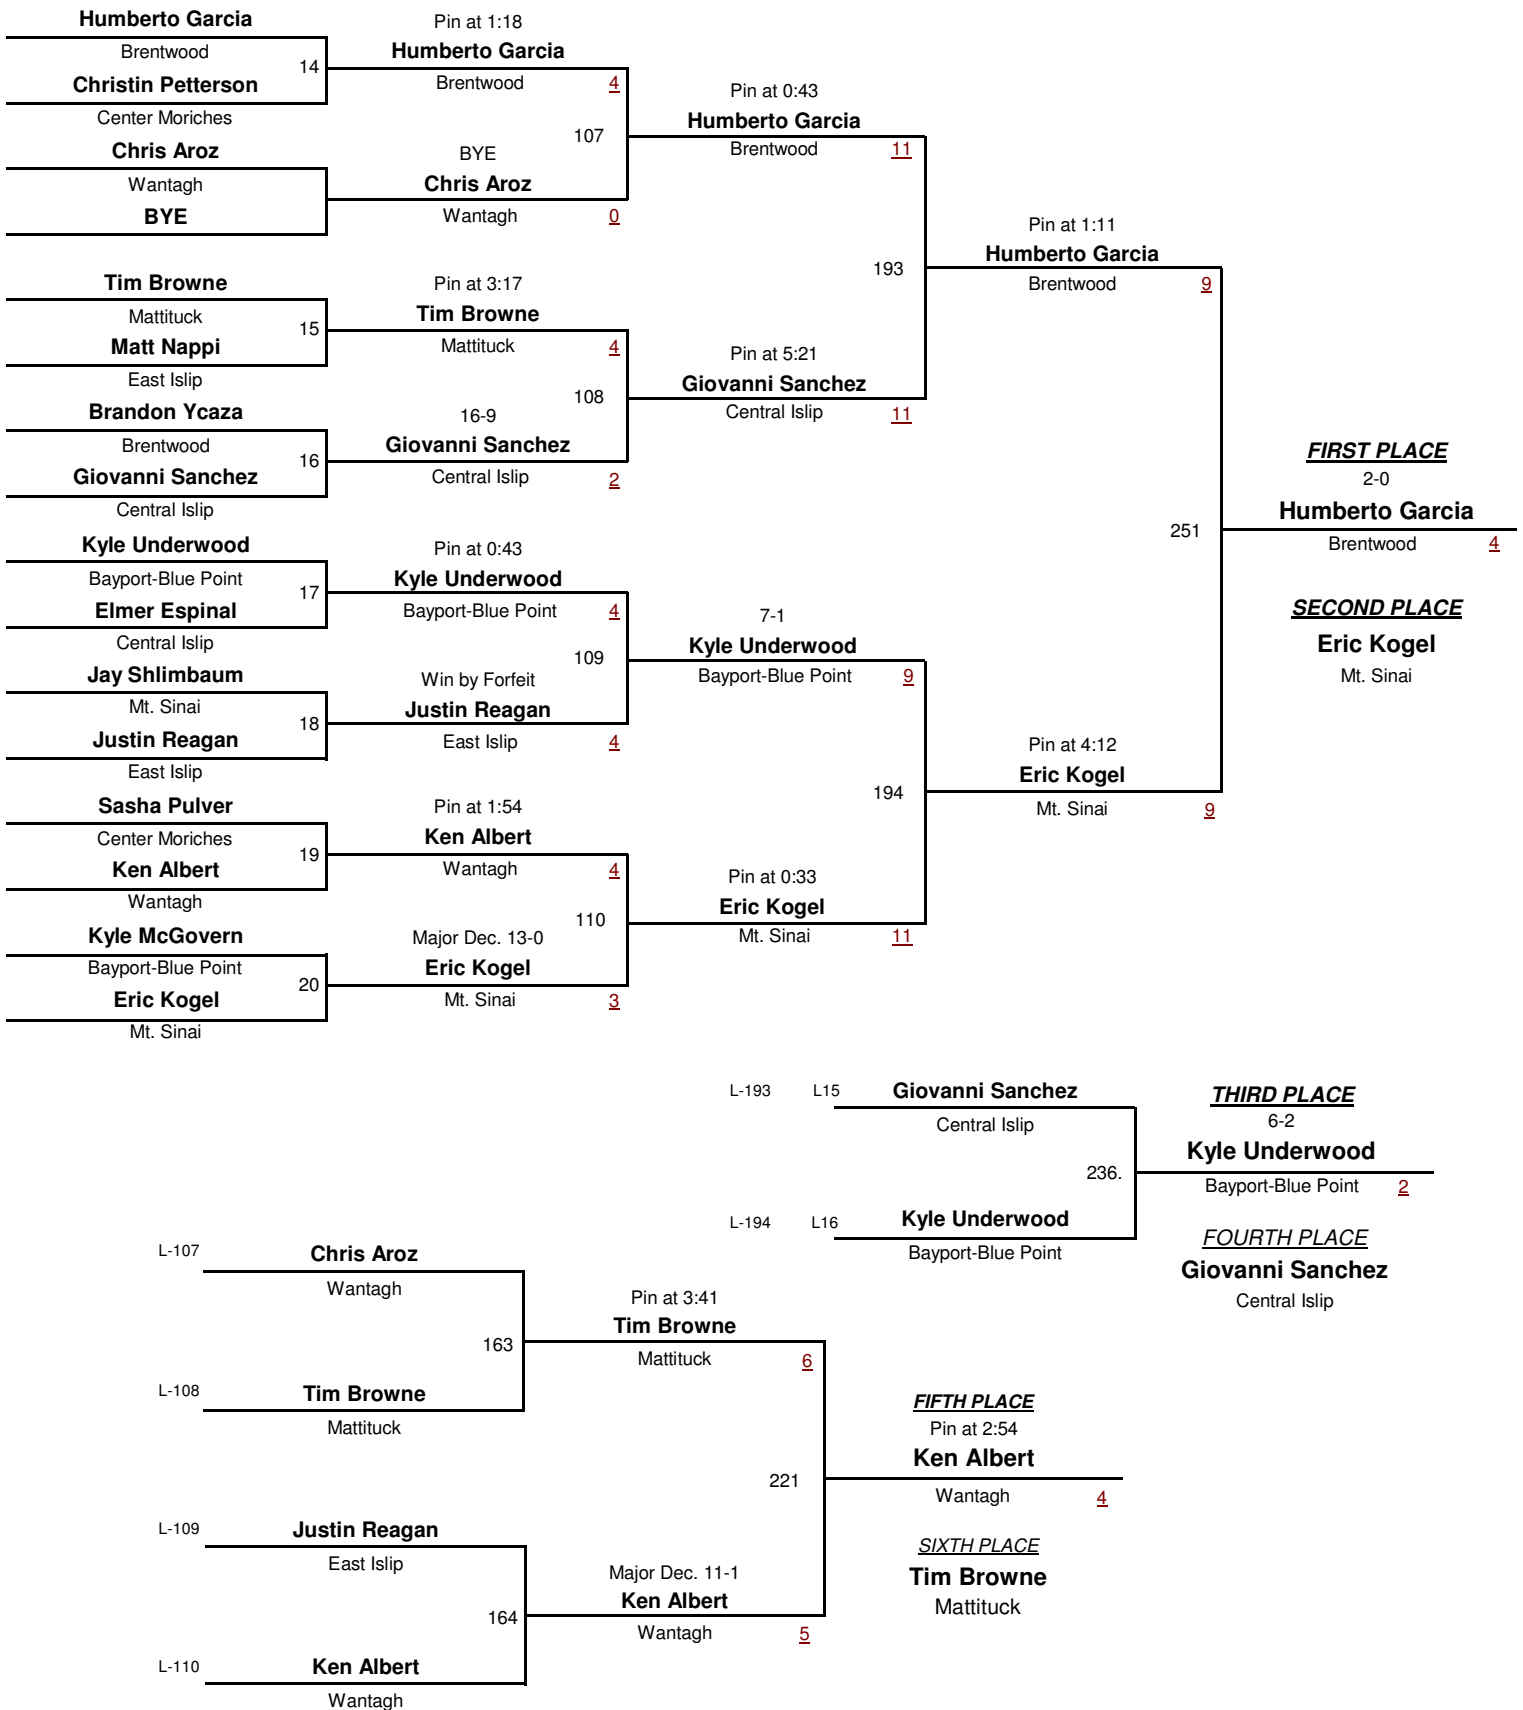

2009 Rocky Gilmore Tournament

January 10, 2009

High School 96

2009 Rocky Gilmore Tournament

January 10, 2009

High School 103

2009 Rocky Gilmore Tournament

January 10, 2009

High School 112

2009 Rocky Gilmore Tournament

January 10, 2009

High School 119

2009 Rocky Gilmore Tournament

January 10, 2009

High School 125

2009 Rocky Gilmore Tournament