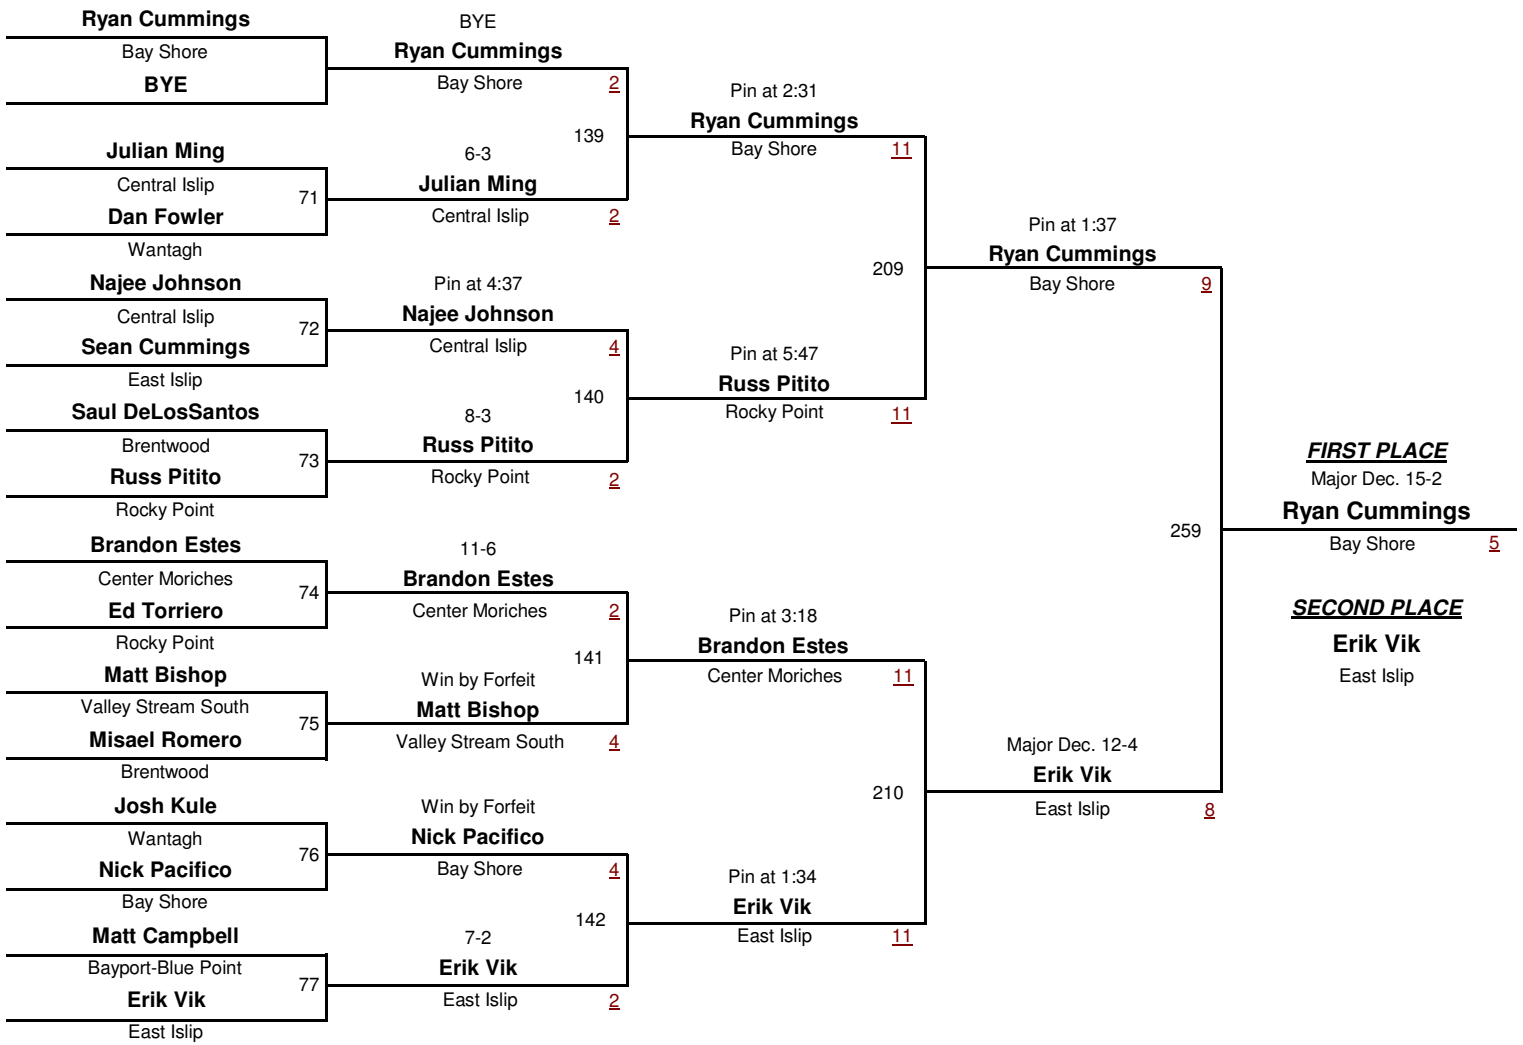

2009 Rocky Gilmore Tournament

January 10, 2009

High School 160