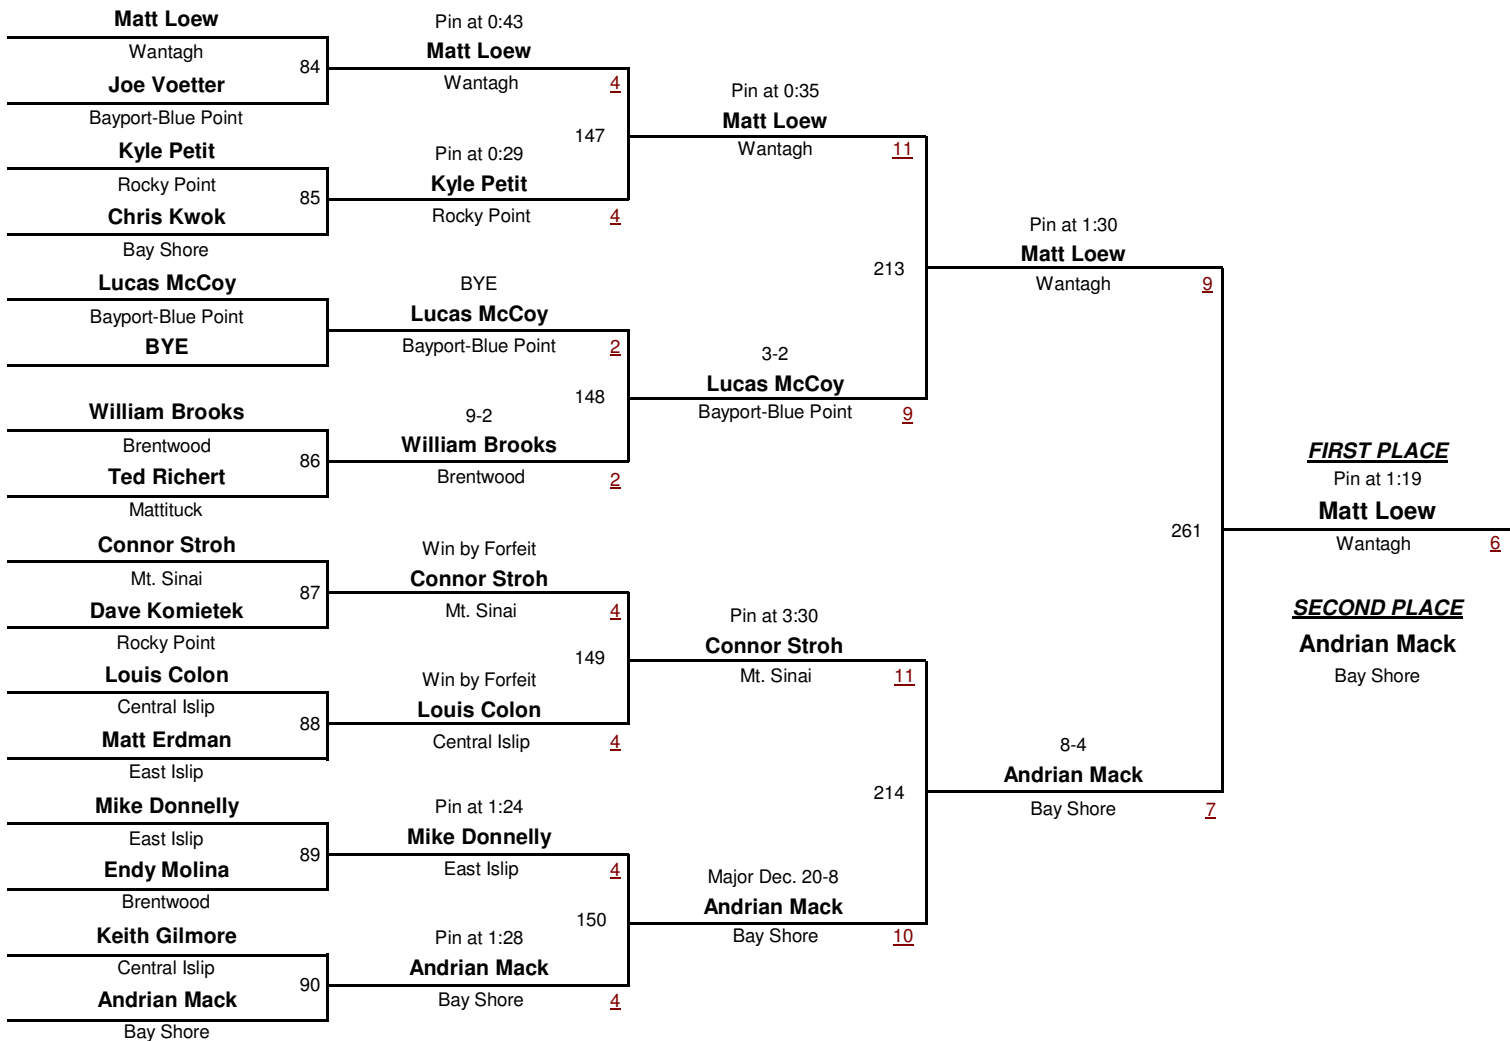

High School 160

2009 Rocky Gilmore Tournament

January 10, 2009

High School 171

2009 Rocky Gilmore Tournament

January 10, 2009

High School 189

2009 Rocky Gilmore Tournament