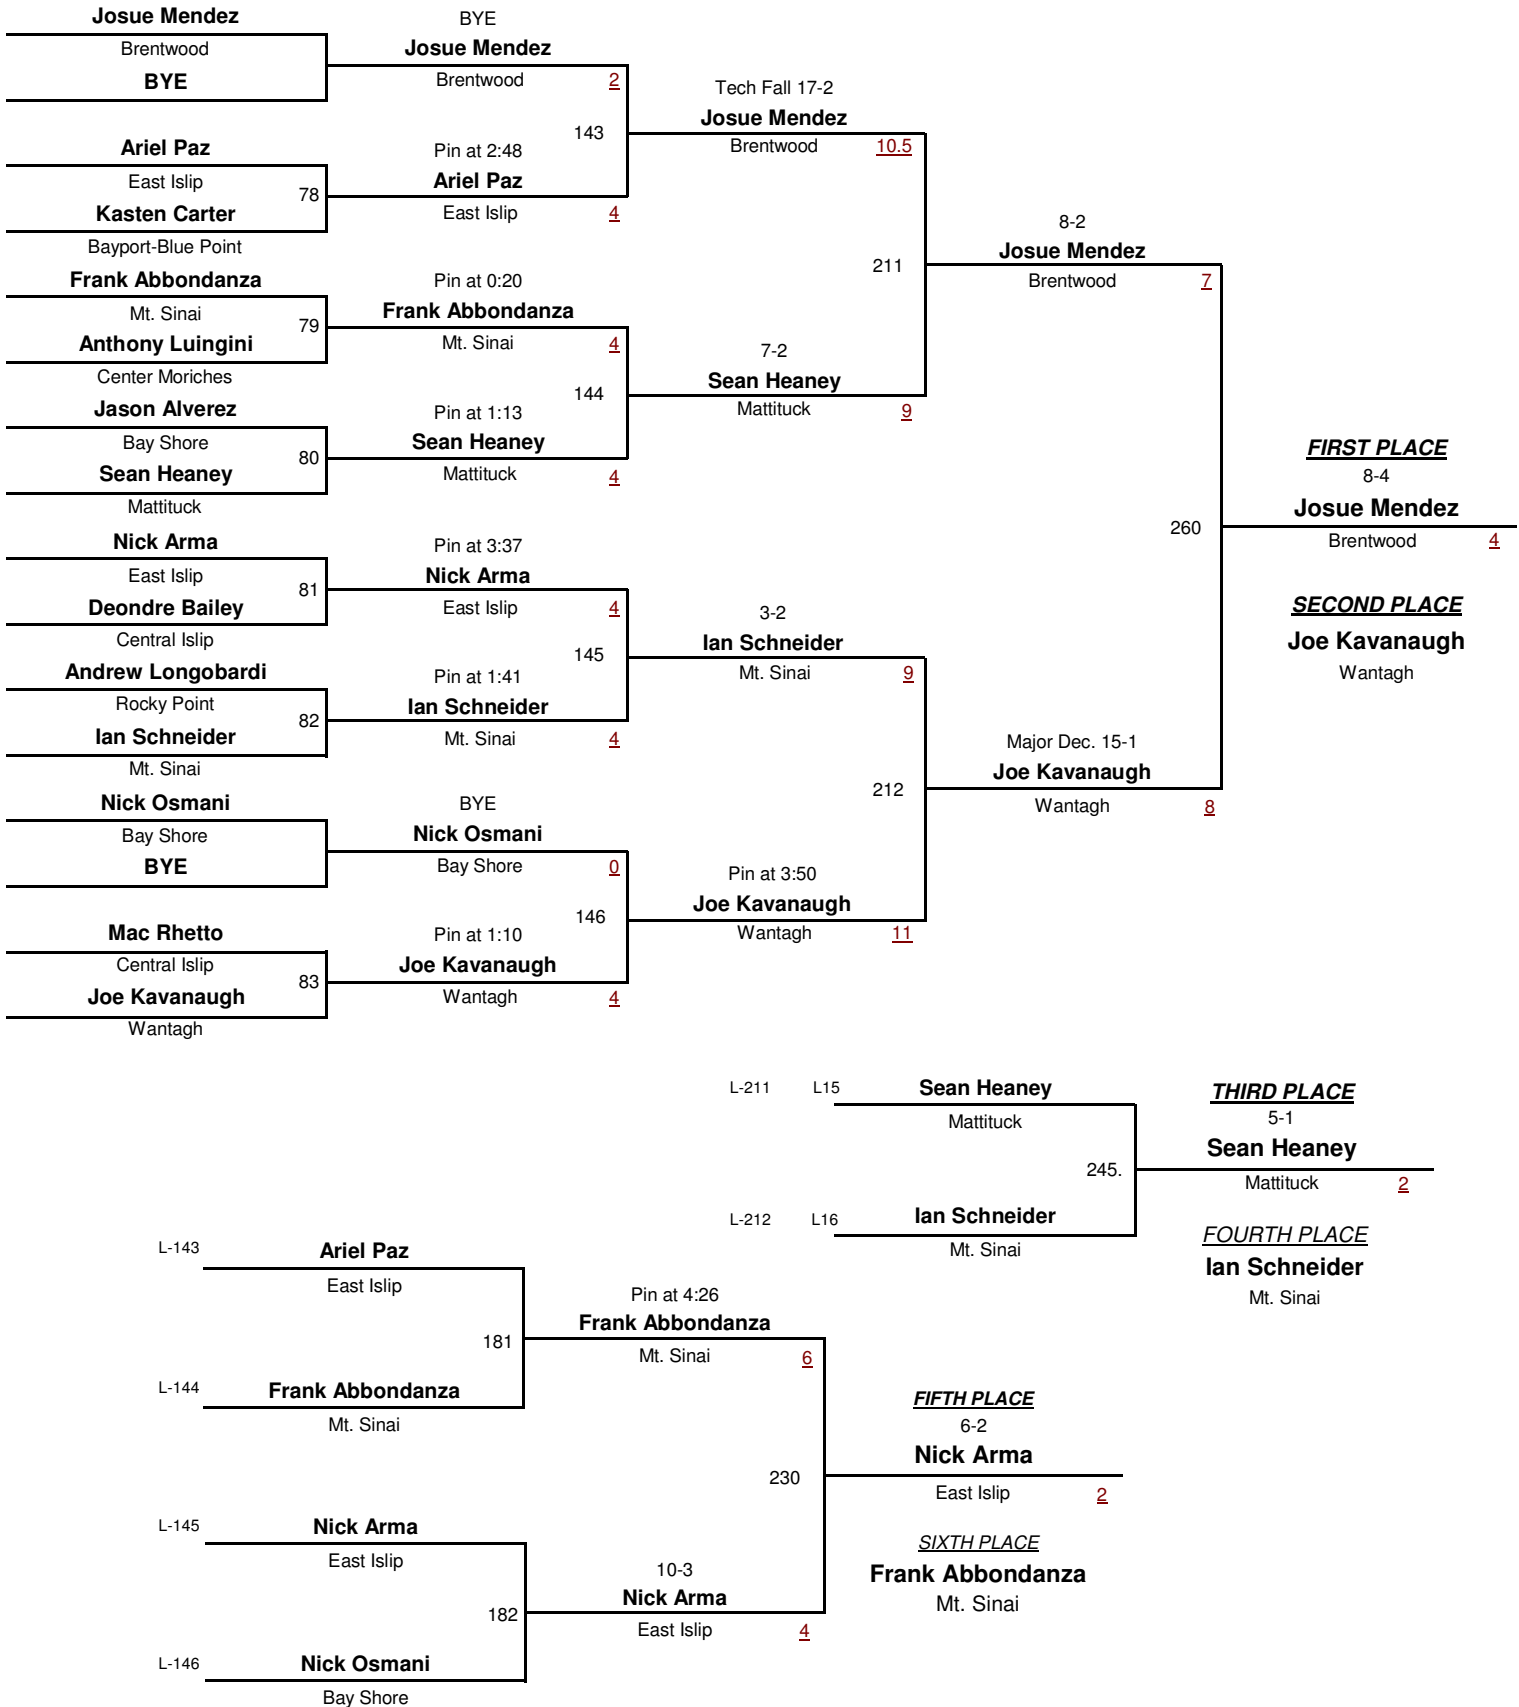

2009 Rocky Gilmore Tournament

January 10, 2009

High School 171