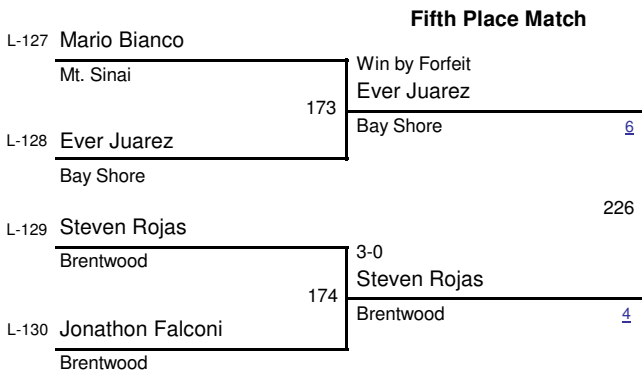

January 10, 2009

High School 130

2009 Rocky Gilmore Tournament

January 10, 2009

High School 135

2009 Rocky Gilmore Tournament

January 10, 2009

High School 140