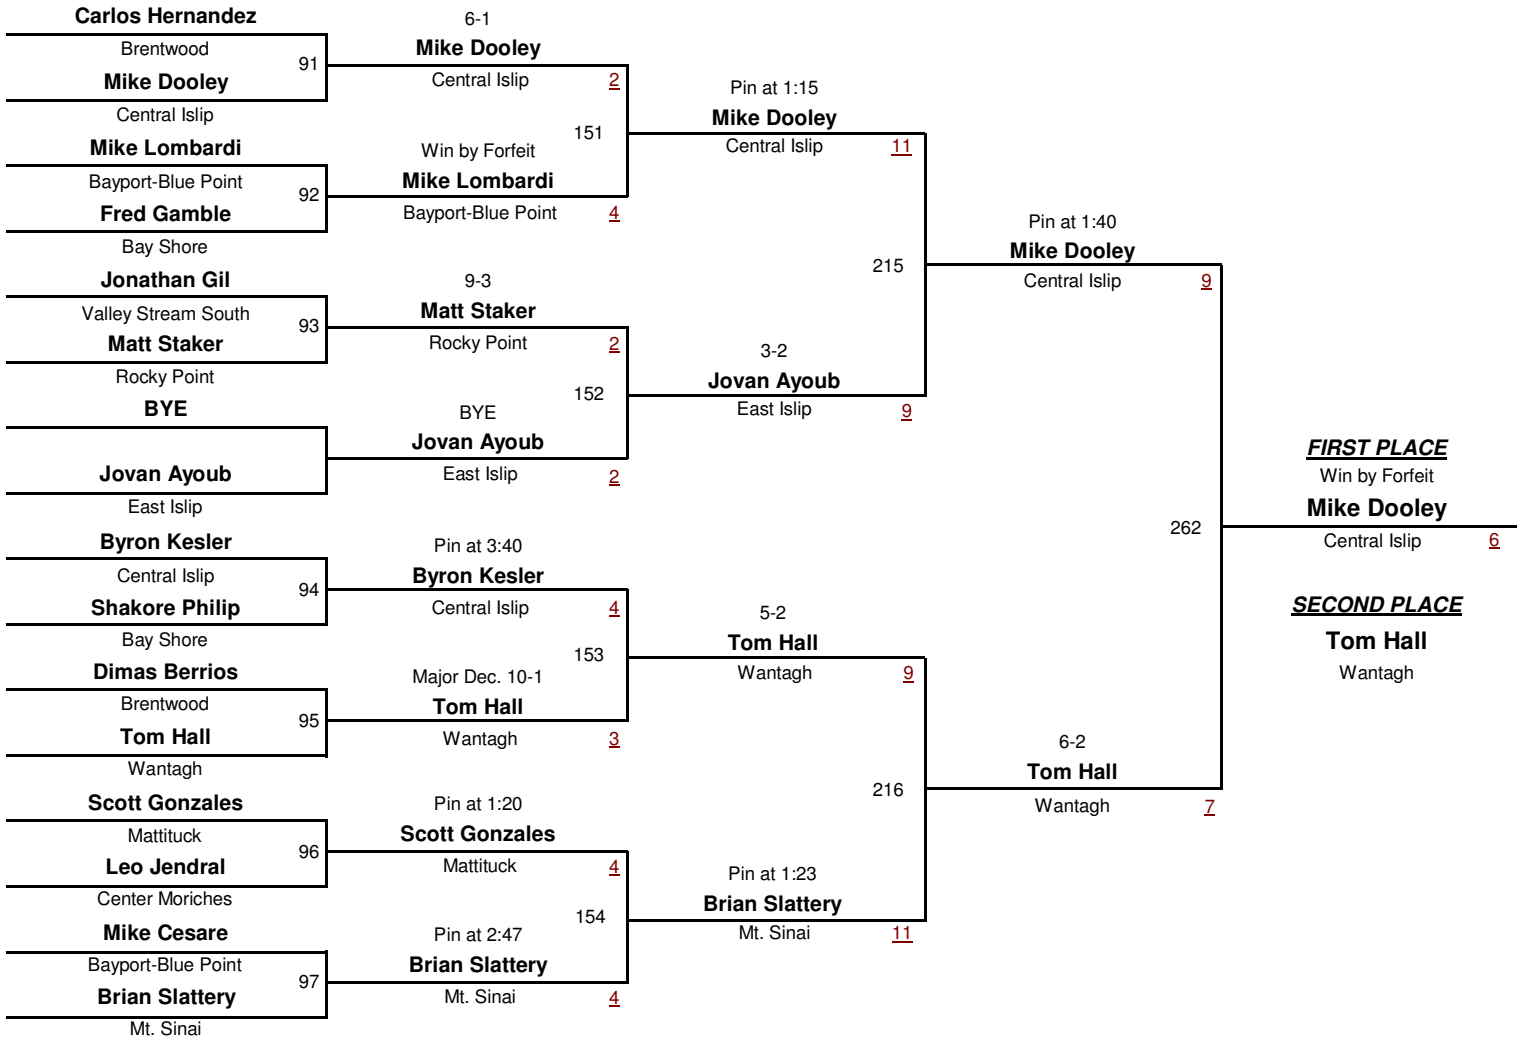

2009 Rocky Gilmore Tournament

January 10, 2009

High School 215