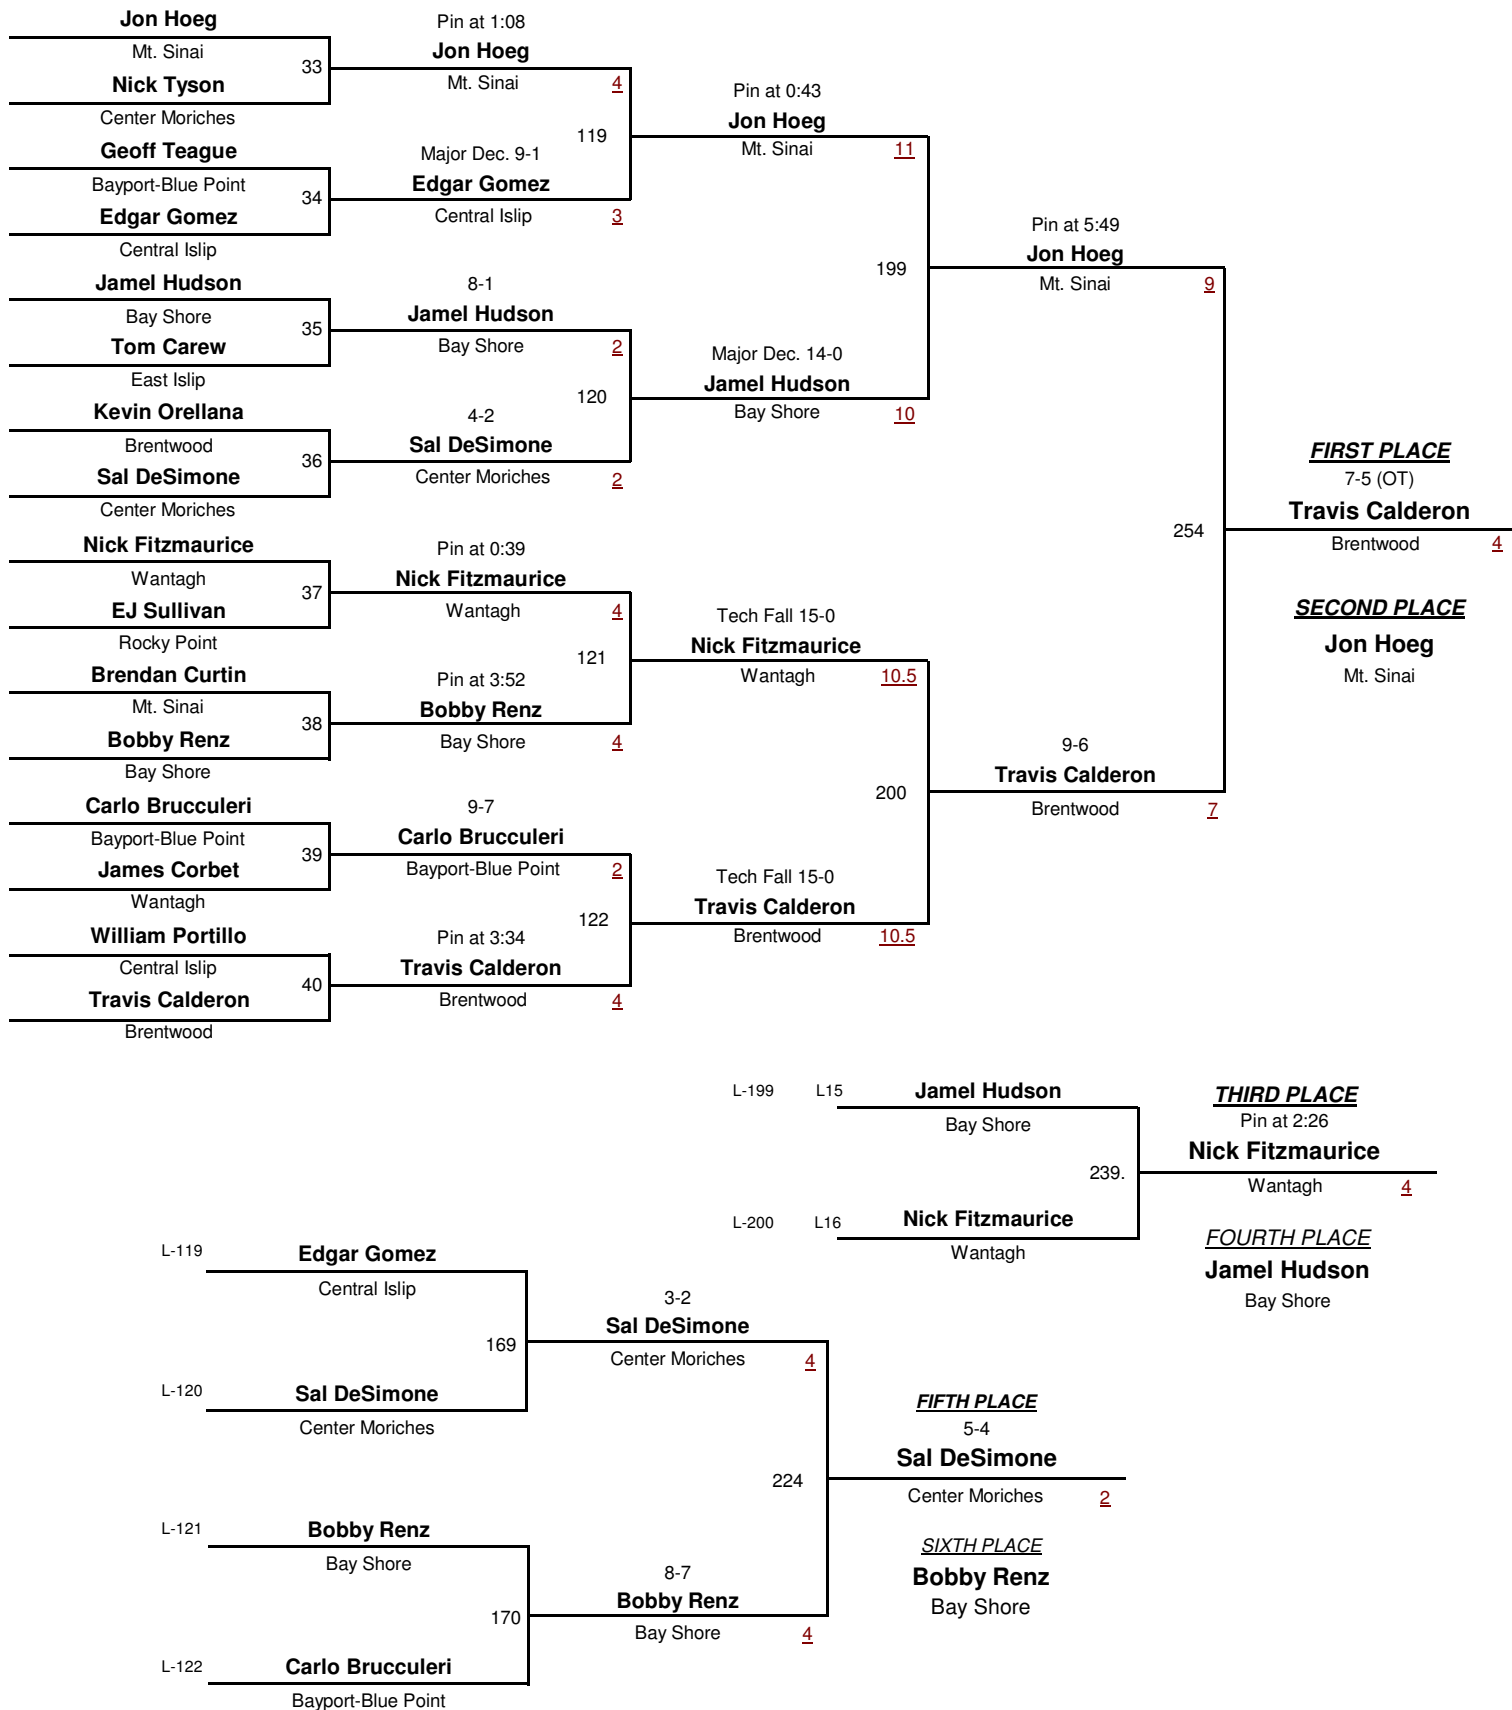

2009 Rocky Gilmore Tournament

January 10, 2009

High School 96

2009 Rocky Gilmore Tournament

January 10, 2009

High School 103

2009 Rocky Gilmore Tournament

January 10, 2009

High School 112

2009 Rocky Gilmore Tournament

January 10, 2009

High School 119

2009 Rocky Gilmore Tournament

January 10, 2009

High School 125

2009 Rocky Gilmore Tournament

January 10, 2009

High School 130

2009 Rocky Gilmore Tournament

January 10, 2009

High School 135

2009 Rocky Gilmore Tournament

January 10, 2009

High School 140