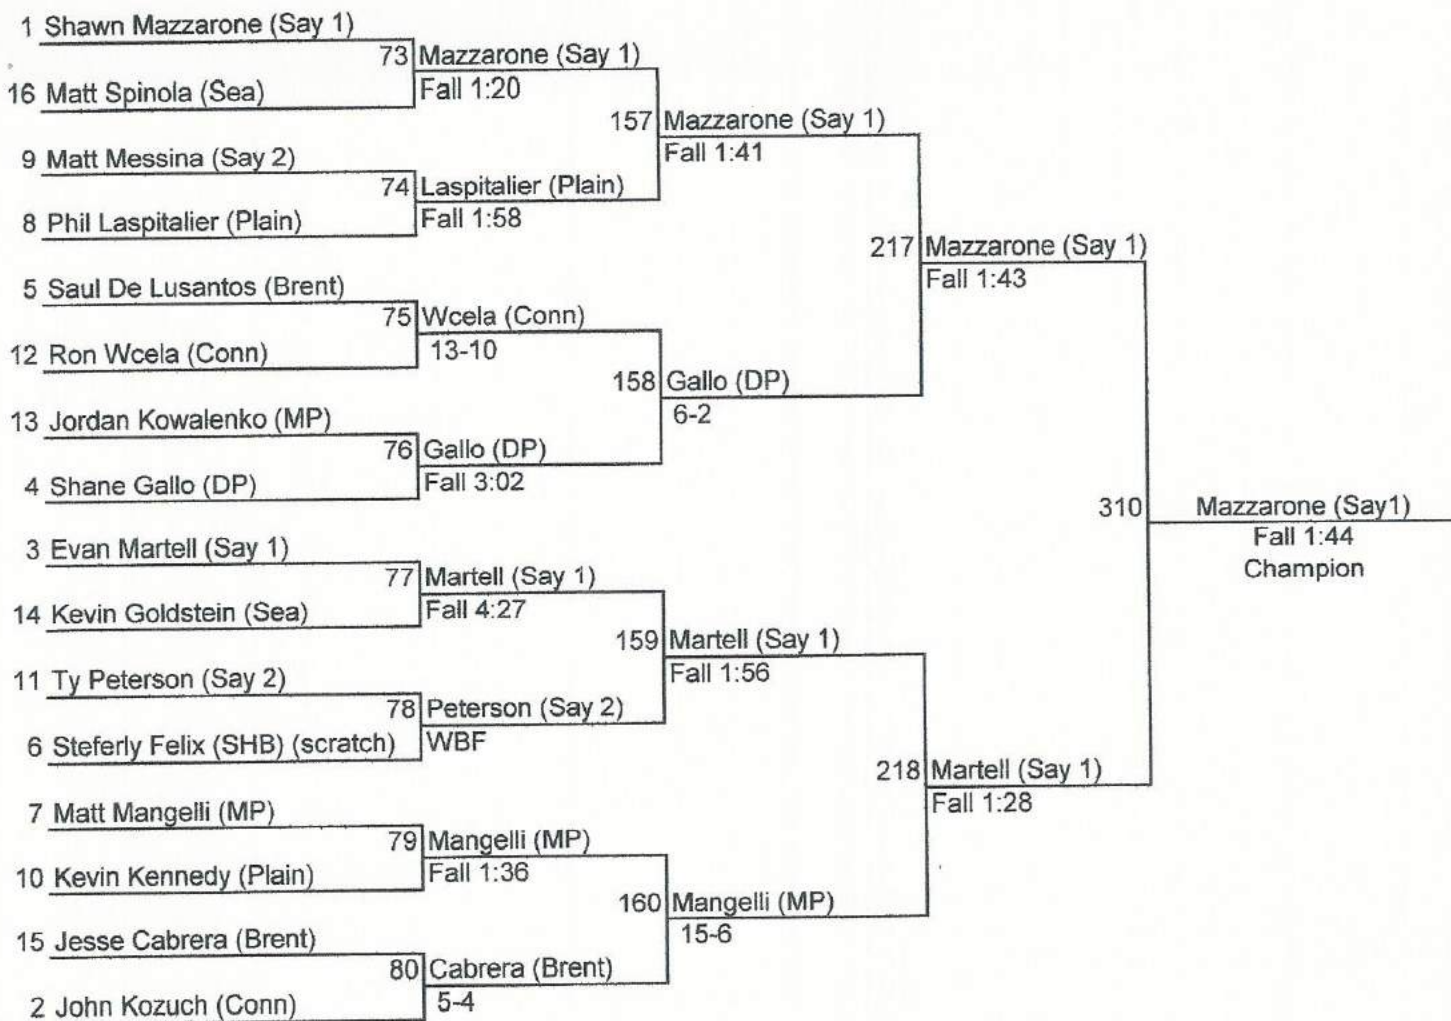

Gray-Fitzgerald Holiday Tournament

Weight Class: **145 lbs**

Consolation Bracket

Gray-Fitzgerald Holiday Tournament

Weight Class: **152 lbs**

Consolation Bracket

Gray-Fitzgerald Holiday Tournament

Weight Class: 160 lbs