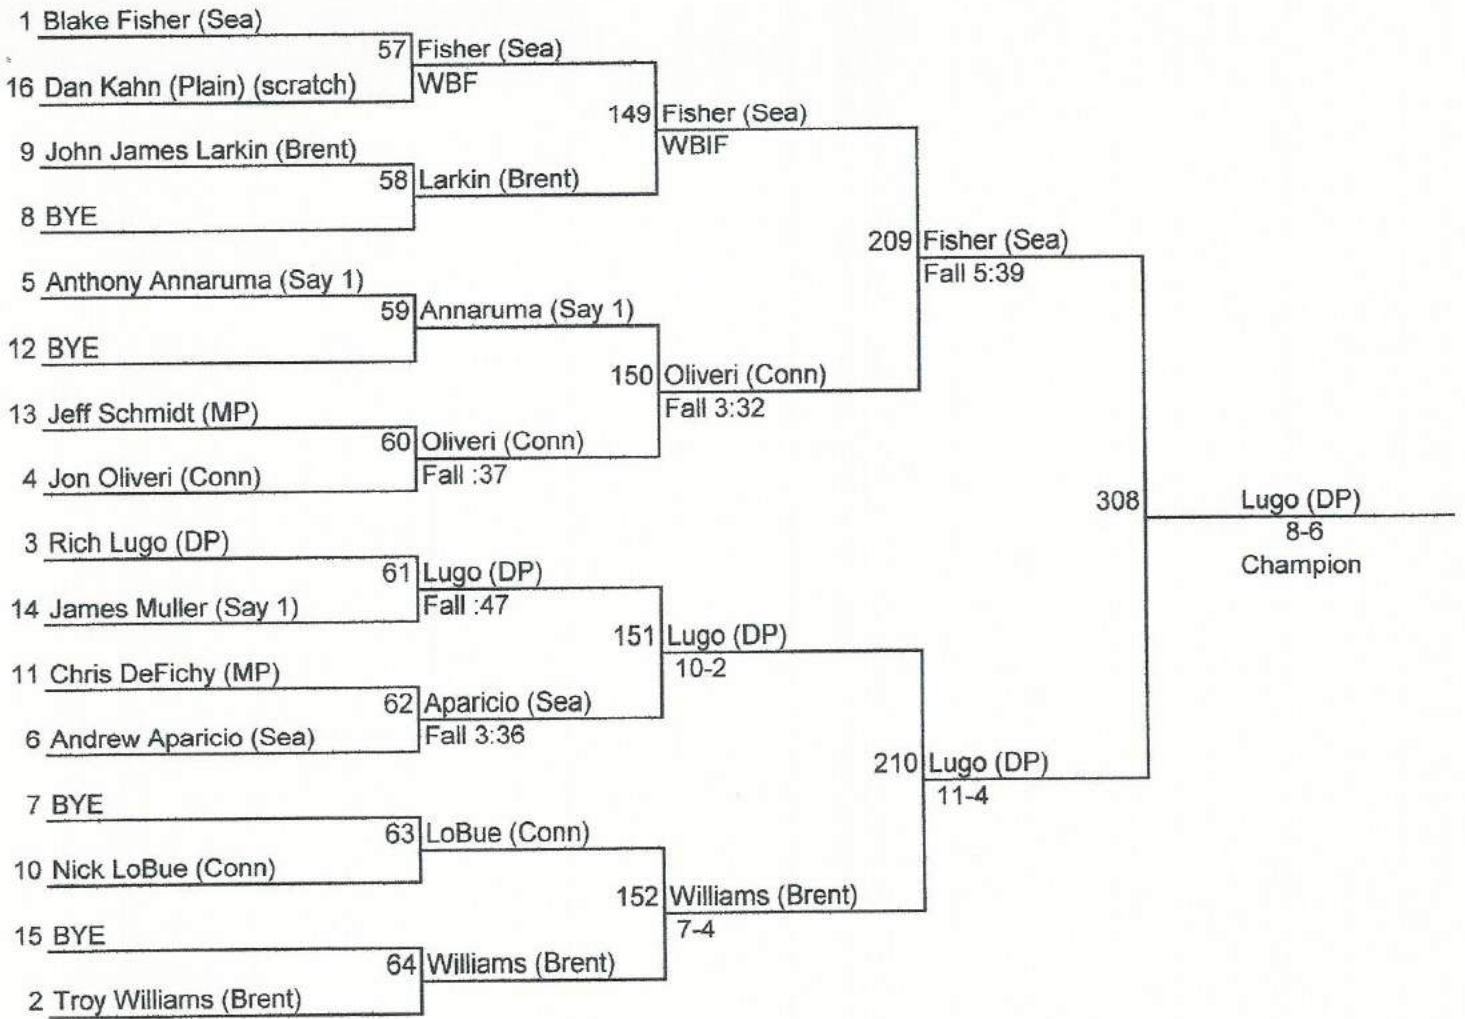

Weight Class: **130 lbs**

Consolation Bracket

Gray-Fitzgerald Holiday Tournament

Weight Class: 135 lbs

Consolation Bracket

Gray-Fitzgerald Holiday Tournament

Weight Class: 140 lbs

Consolation Bracket

Gray-Fitzgerald Holiday Tournament

Weight Class: **145 lbs**

Consolation Bracket

Gray-Fitzgerald Holiday Tournament

Weight Class: **152 lbs**

Consolation Bracket

Gray-Fitzgerald Holiday Tournament

Weight Class: 160 lbs