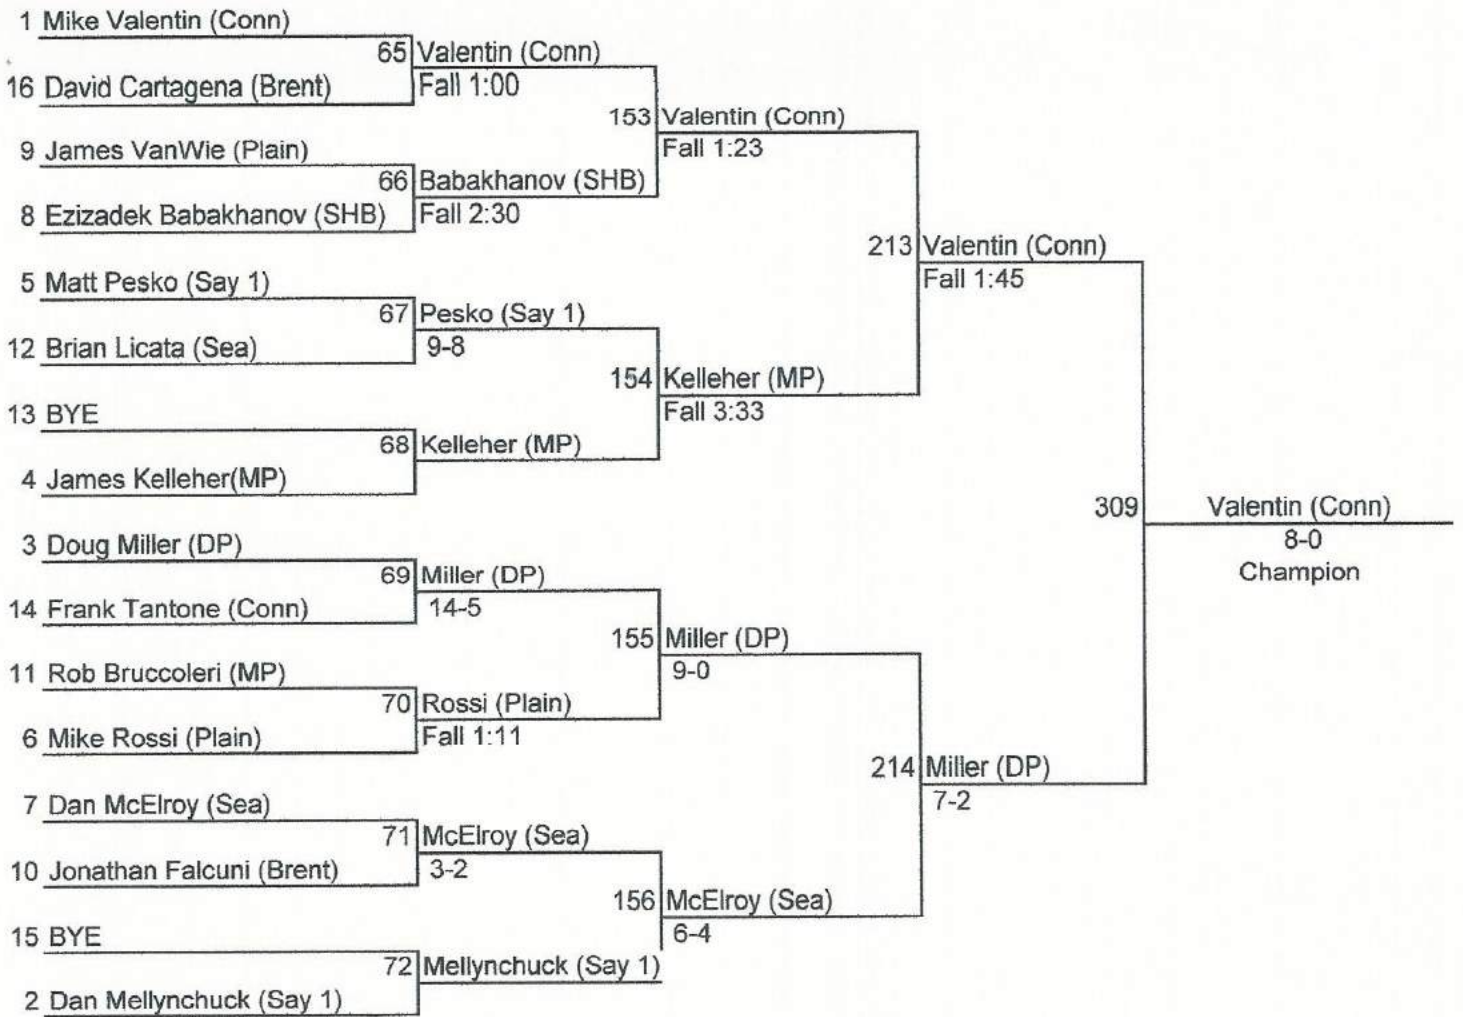

Gray-Fitzgerald Holiday Tournament

Weight Class: **145 lbs**