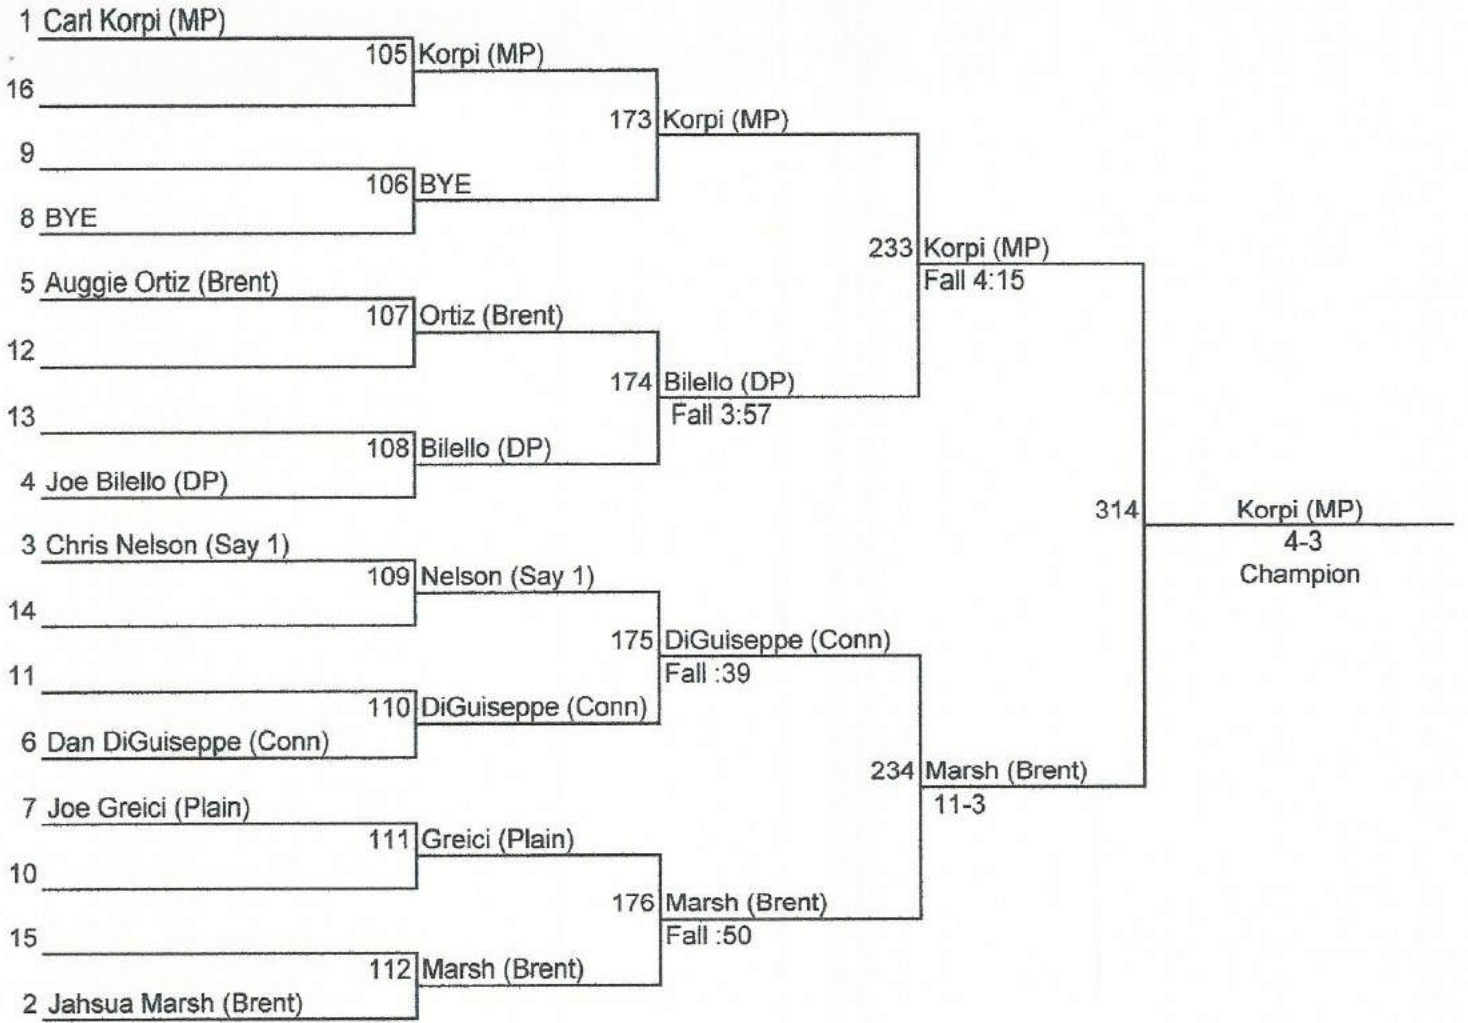

Consolation Bracket

Gray-Fitzgerald Holiday Tournament

Weight Class: 171 lbs

Consolation Bracket

Gray-Fitzgerald Holiday Tournament

Weight Class: 189 lbs

Consolation Bracket

Gray-Fitzgerald Holiday Tournament

Weight Class: **215 lbs**

Consolation Bracket

Gray-Fitzgerald Holiday Tournament

Weight Class: **285 lbs**

Consolation Bracket