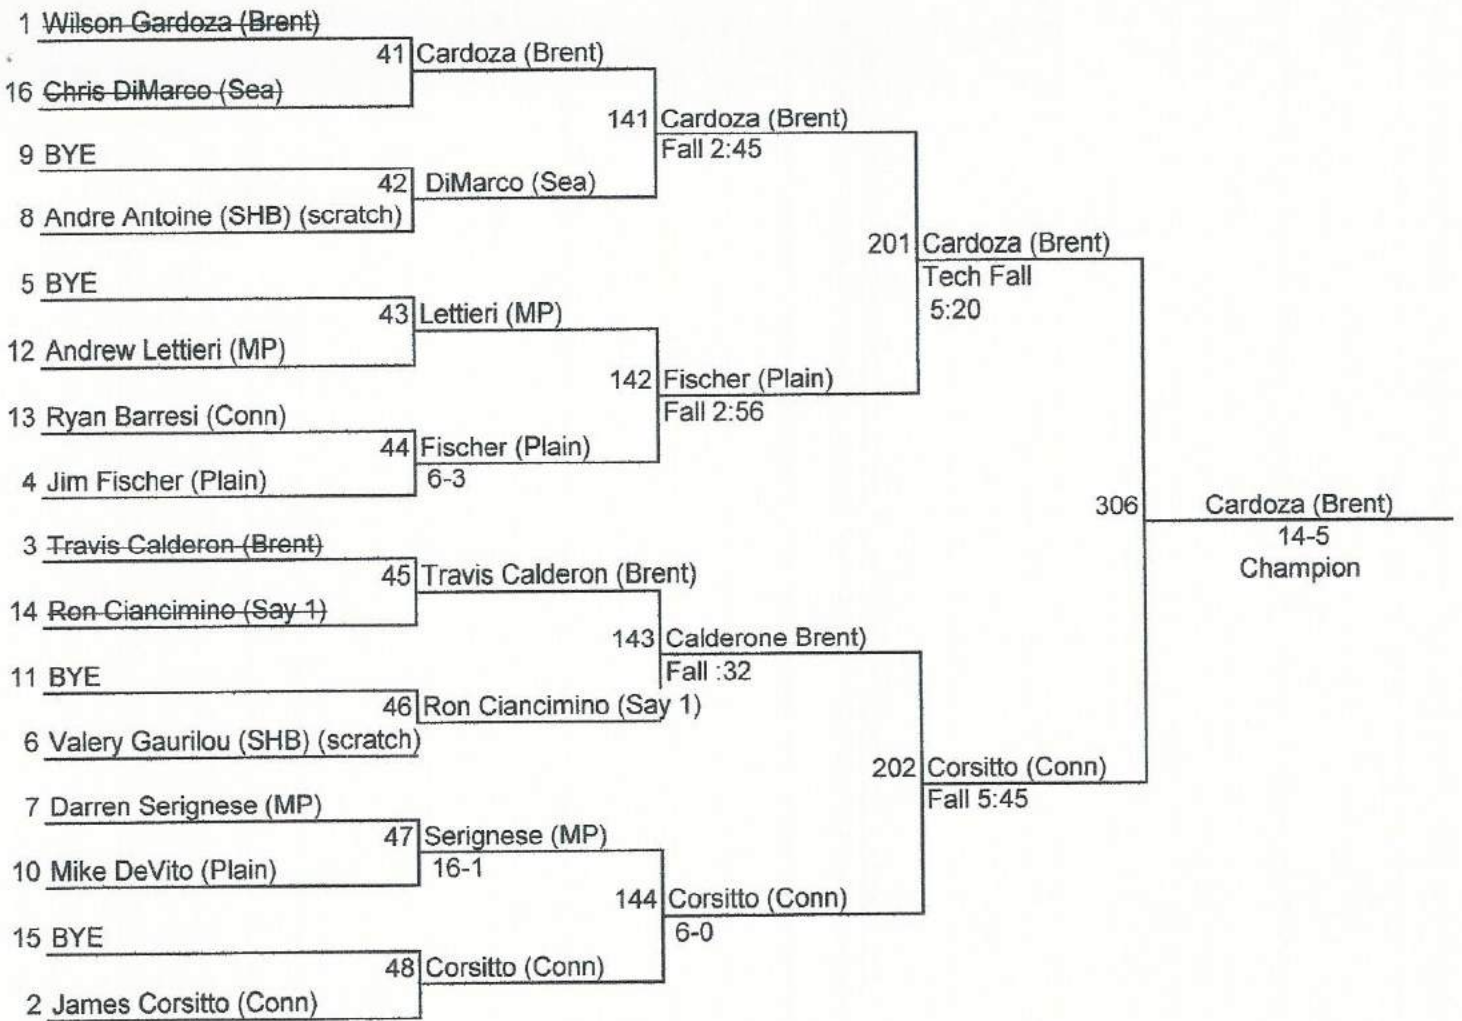

Consolation Bracket

Gray-Fitzgerald Holiday Tournament

Weight Class: **119 lbs**

Consolation Bracket

Gray-Fitzgerald Holiday Tournament

Weight Class: 125 lbs

Consolation Bracket

Gray-Fitzgerald Holiday Tournament

Weight Class: **130 lbs**

Consolation Bracket

Gray-Fitzgerald Holiday Tournament

Weight Class: 135 lbs

Consolation Bracket

Gray-Fitzgerald Holiday Tournament

Weight Class: 140 lbs

Consolation Bracket