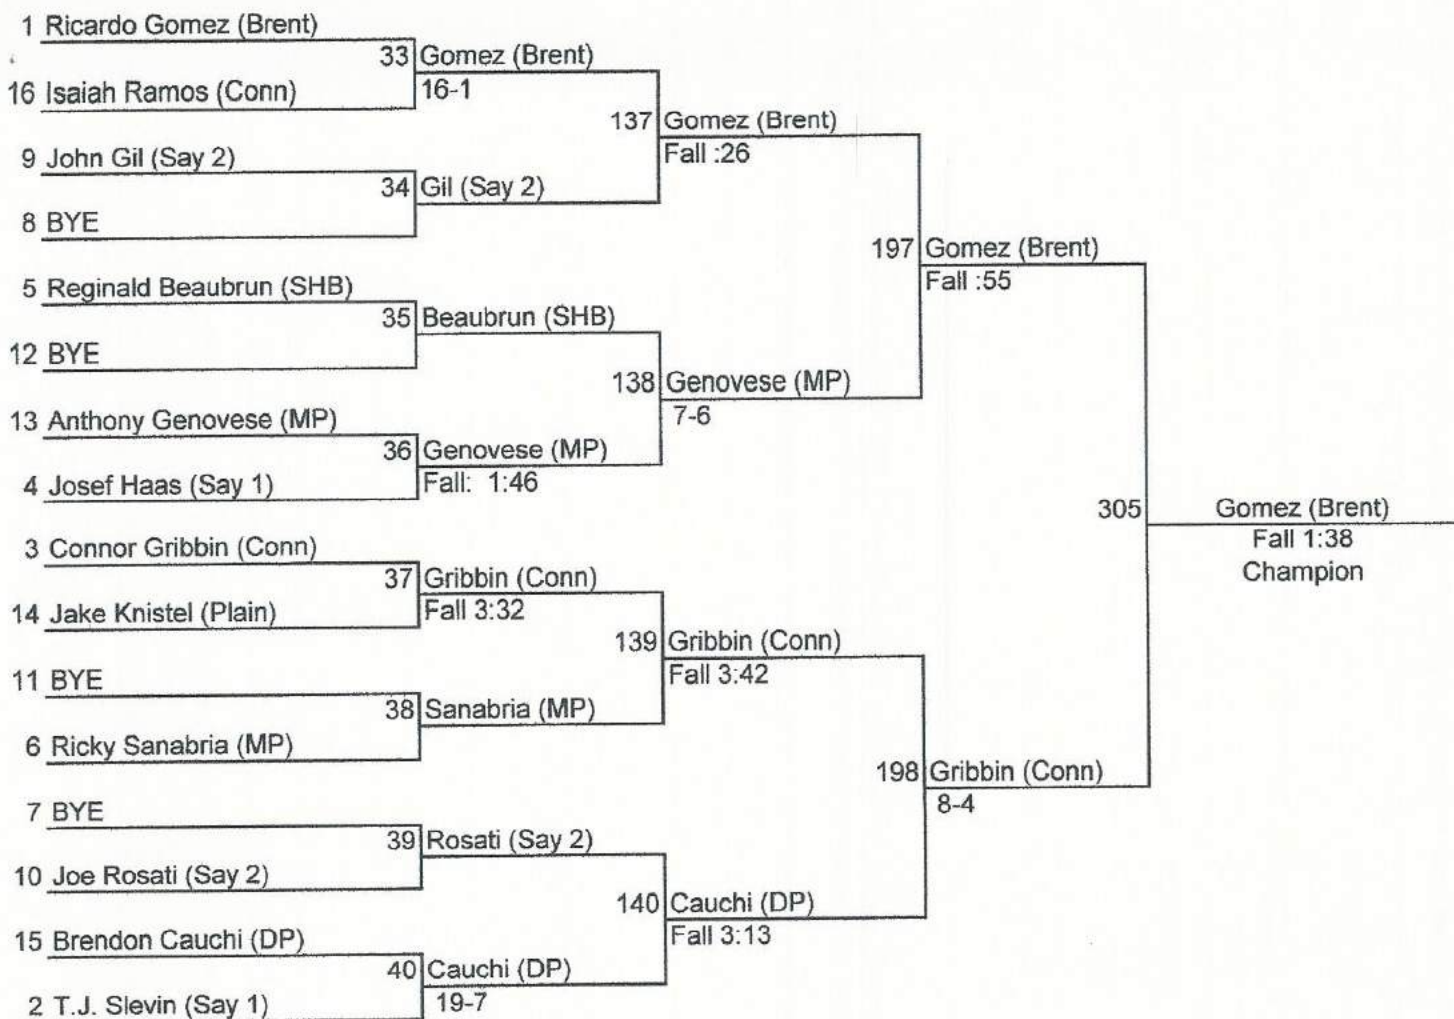

Consolation Bracket

Gray-Fitzgerald Holiday Tournament

Weight Class: **119 lbs**

Consolation Bracket

Gray-Fitzgerald Holiday Tournament

Weight Class: 125 lbs

Consolation Bracket

Gray-Fitzgerald Holiday Tournament

Weight Class: **130 lbs**

Consolation Bracket

Gray-Fitzgerald Holiday Tournament

Weight Class: 135 lbs

Consolation Bracket

Gray-Fitzgerald Holiday Tournament

Weight Class: 140 lbs

Consolation Bracket