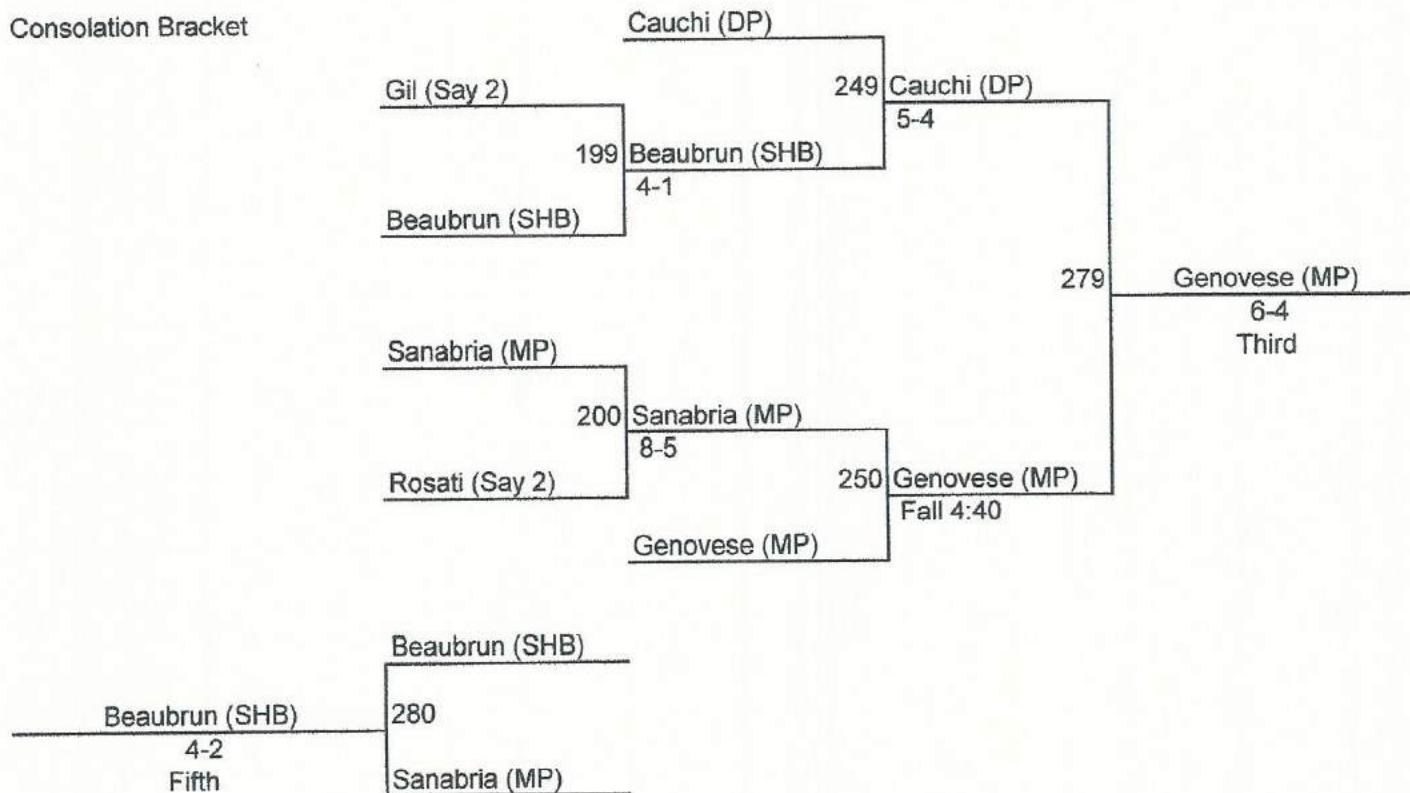

Consolation Bracket

Gray-Fitzgerald Holiday Tournament

Weight Class: **119 lbs**

Consolation Bracket

Gray-Fitzgerald Holiday Tournament

Weight Class: 125 lbs

Consolation Bracket

Gray-Fitzgerald Holiday Tournament

Weight Class: **130 lbs**

Consolation Bracket

Gray-Fitzgerald Holiday Tournament

Weight Class: 135 lbs

Consolation Bracket

Gray-Fitzgerald Holiday Tournament

Weight Class: 140 lbs

Consolation Bracket