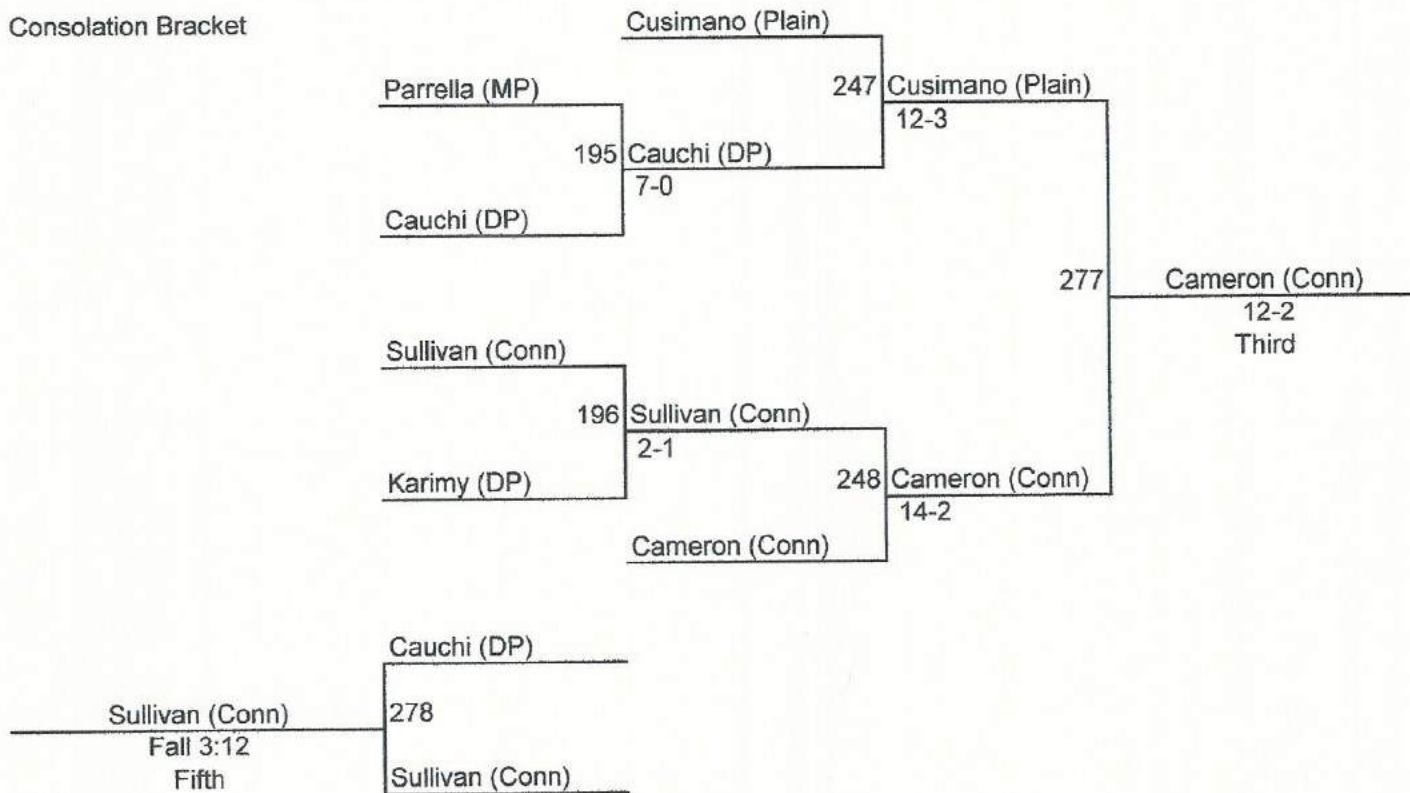

Consolation Bracket

Gray-Fitzgerald Holiday Tournament

Weight Class: **119 lbs**

Consolation Bracket

Gray-Fitzgerald Holiday Tournament

Weight Class: 125 lbs

Consolation Bracket

Gray-Fitzgerald Holiday Tournament