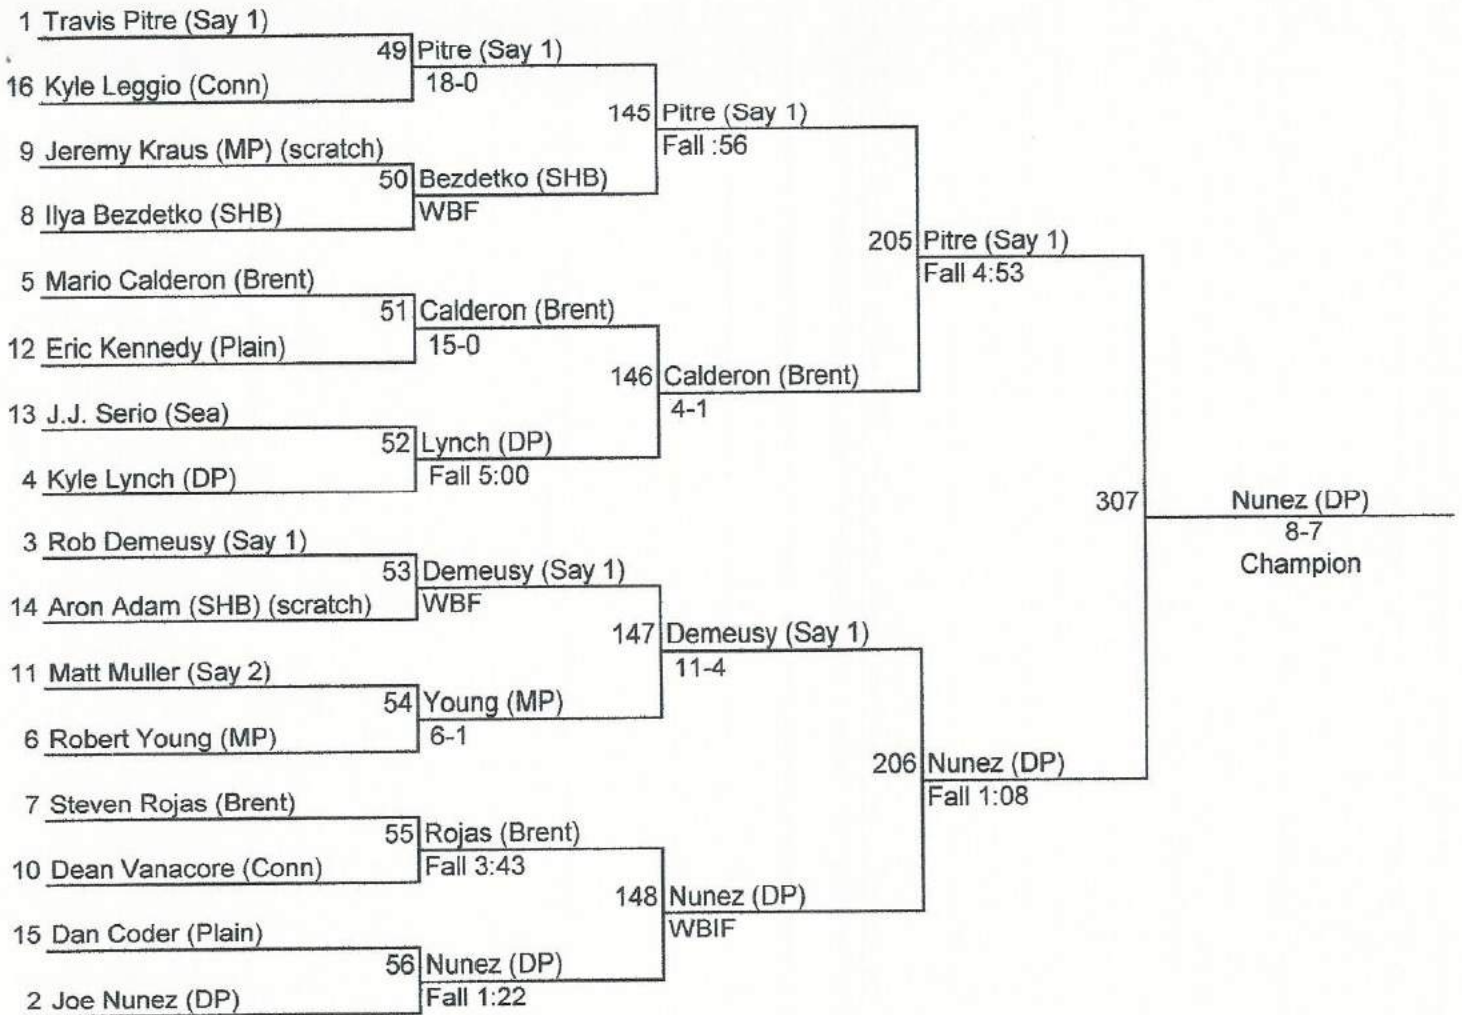

Weight Class: **130 lbs**

Consolation Bracket

Gray-Fitzgerald Holiday Tournament

Weight Class: 135 lbs

Consolation Bracket

Gray-Fitzgerald Holiday Tournament

Weight Class: 140 lbs

Consolation Bracket

Gray-Fitzgerald Holiday Tournament

Weight Class: **145 lbs**

Consolation Bracket

Gray-Fitzgerald Holiday Tournament

Weight Class: **152 lbs**

Consolation Bracket

Gray-Fitzgerald Holiday Tournament

Weight Class: 160 lbs