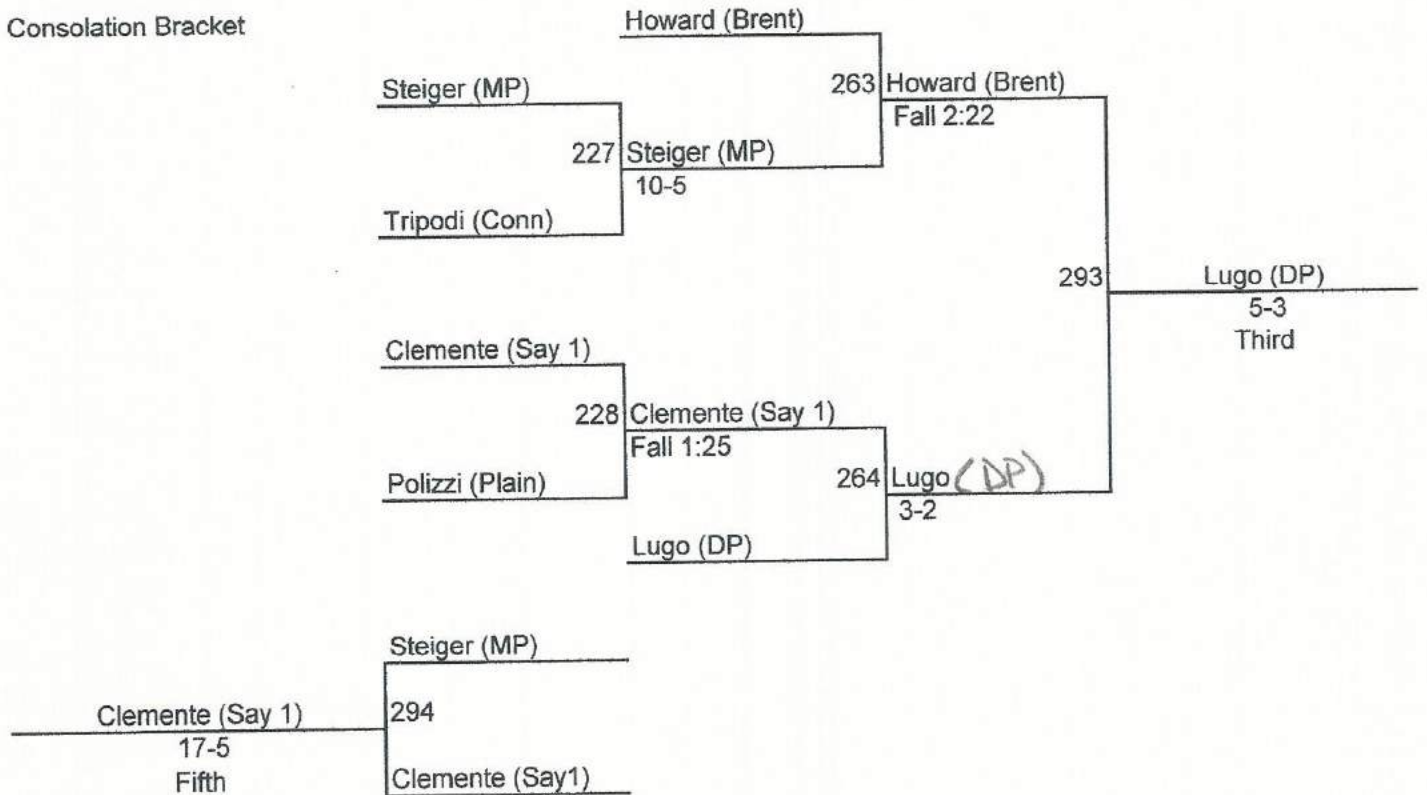

Consolation Bracket

Gray-Fitzgerald Holiday Tournament

Weight Class: 171 lbs

Consolation Bracket

Gray-Fitzgerald Holiday Tournament

Weight Class: 189 lbs

Consolation Bracket

Gray-Fitzgerald Holiday Tournament

Weight Class: **215 lbs**

Consolation Bracket

Gray-Fitzgerald Holiday Tournament

Weight Class: **285 lbs**

Consolation Bracket