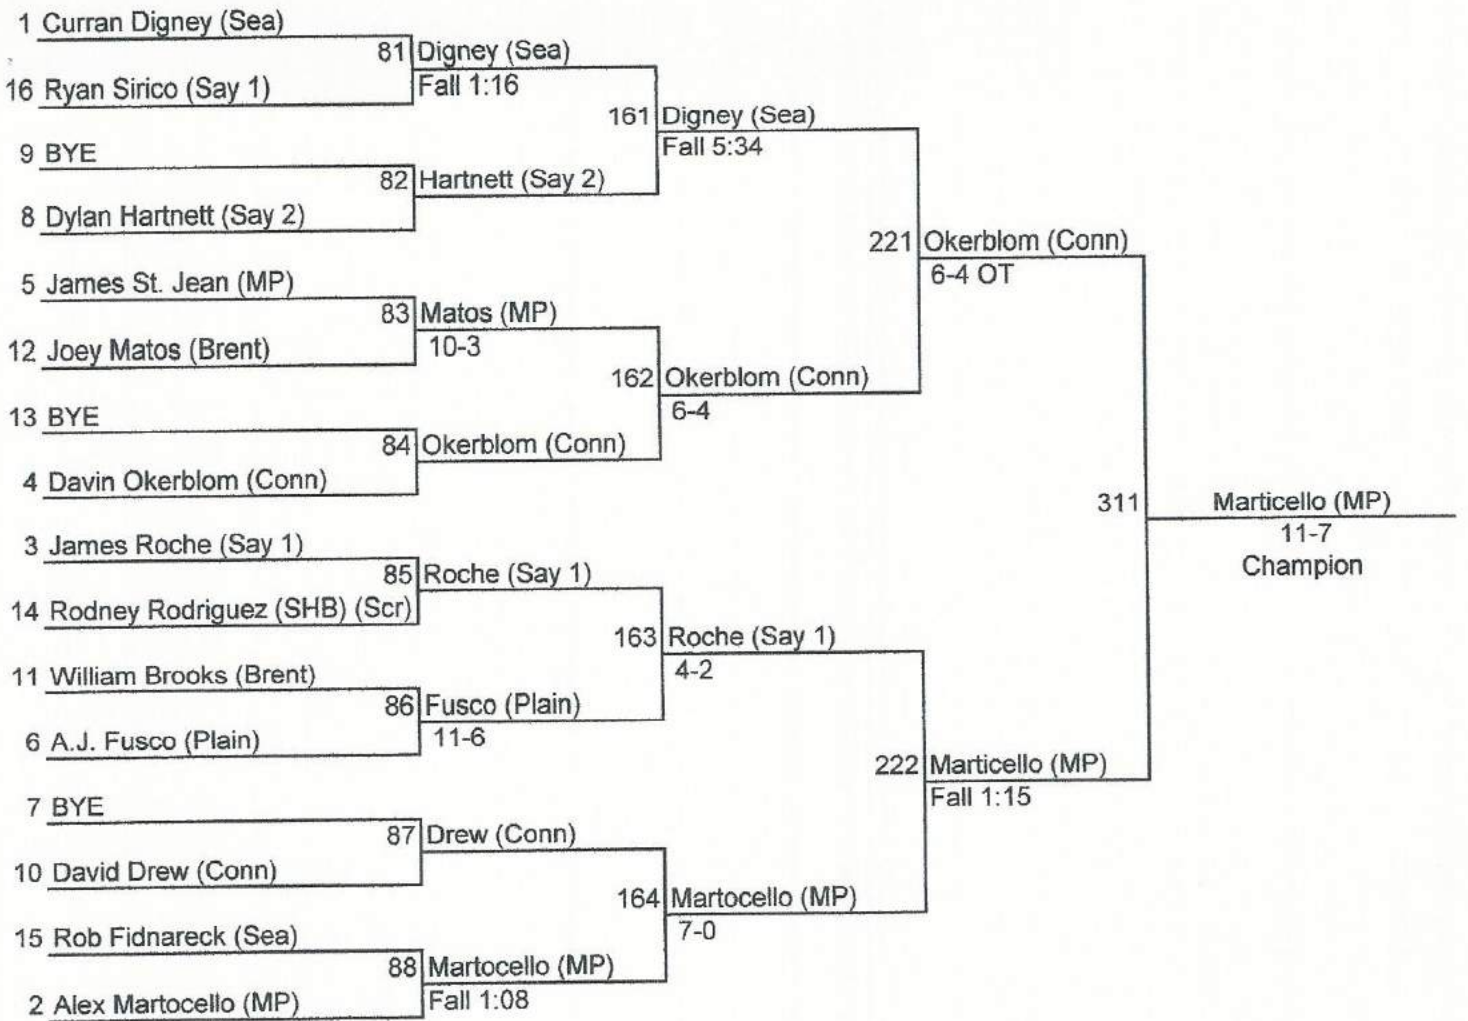

Gray-Fitzgerald Holiday Tournament

Weight Class: **145 lbs**

Consolation Bracket

Gray-Fitzgerald Holiday Tournament

Weight Class: **152 lbs**

Consolation Bracket

Gray-Fitzgerald Holiday Tournament

Weight Class: 160 lbs