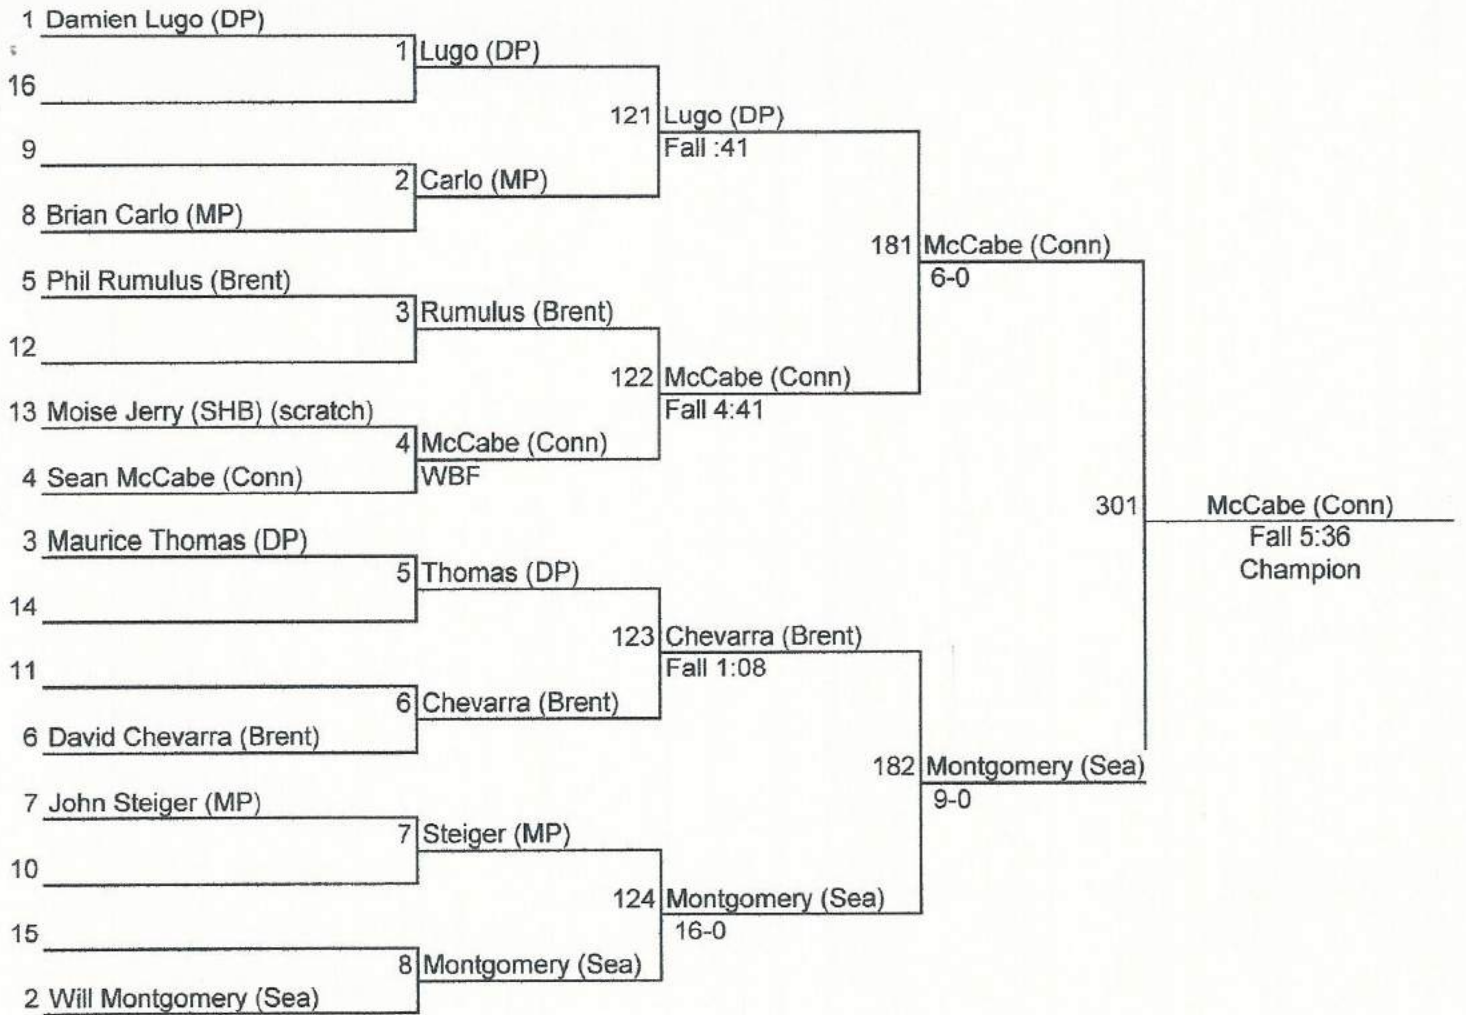

Gray-Fitzgerald Holiday Tournament

Weight Class: 96 lbs

Consolation Bracket

Gray-Fitzgerald Holiday Tournament

Weight Class: 103 lbs

Consolation Bracket

Gray-Fitzgerald Holiday Tournament

Weight Class: **112 lbs**

Consolation Bracket

Gray-Fitzgerald Holiday Tournament

Weight Class: **119 lbs**

Consolation Bracket

Gray-Fitzgerald Holiday Tournament

Weight Class: 125 lbs

Consolation Bracket

Gray-Fitzgerald Holiday Tournament

Weight Class: **130 lbs**

Consolation Bracket

Gray-Fitzgerald Holiday Tournament

Weight Class: 135 lbs

Consolation Bracket

Gray-Fitzgerald Holiday Tournament

Weight Class: 140 lbs

Consolation Bracket