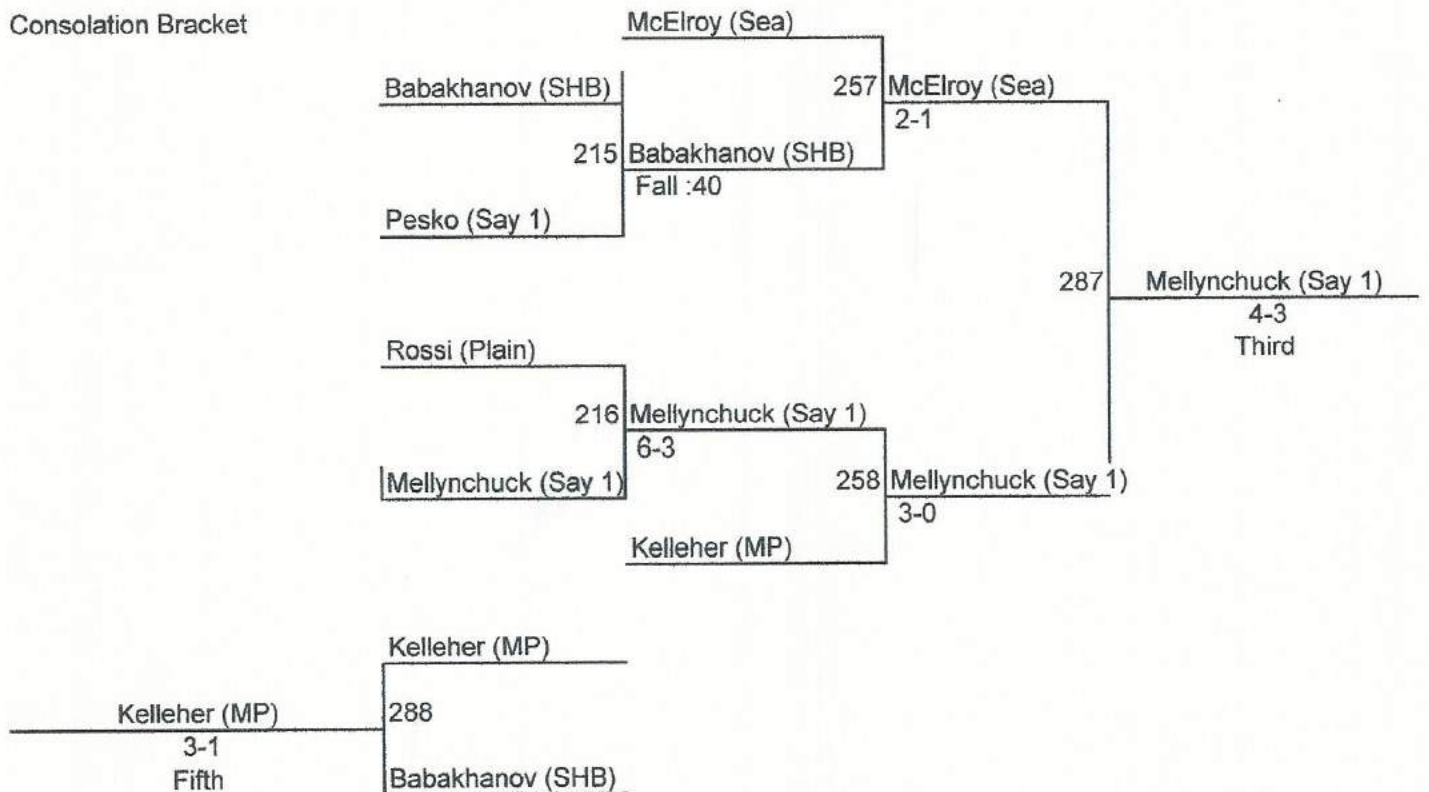

Consolation Bracket