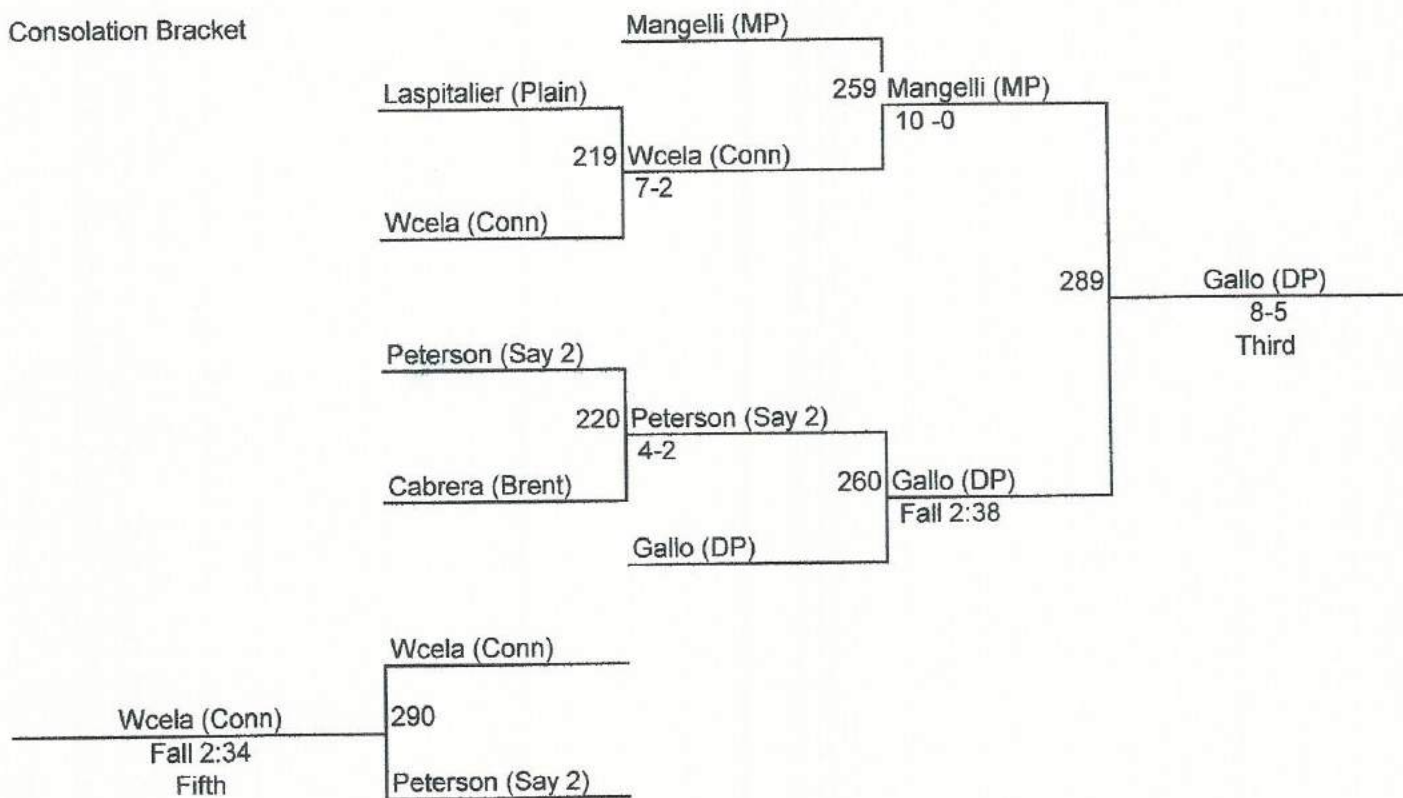

Gray-Fitzgerald Holiday Tournament

Weight Class: **145 lbs**

Consolation Bracket

Gray-Fitzgerald Holiday Tournament

Weight Class: **152 lbs**

Consolation Bracket

Gray-Fitzgerald Holiday Tournament

Weight Class: 160 lbs