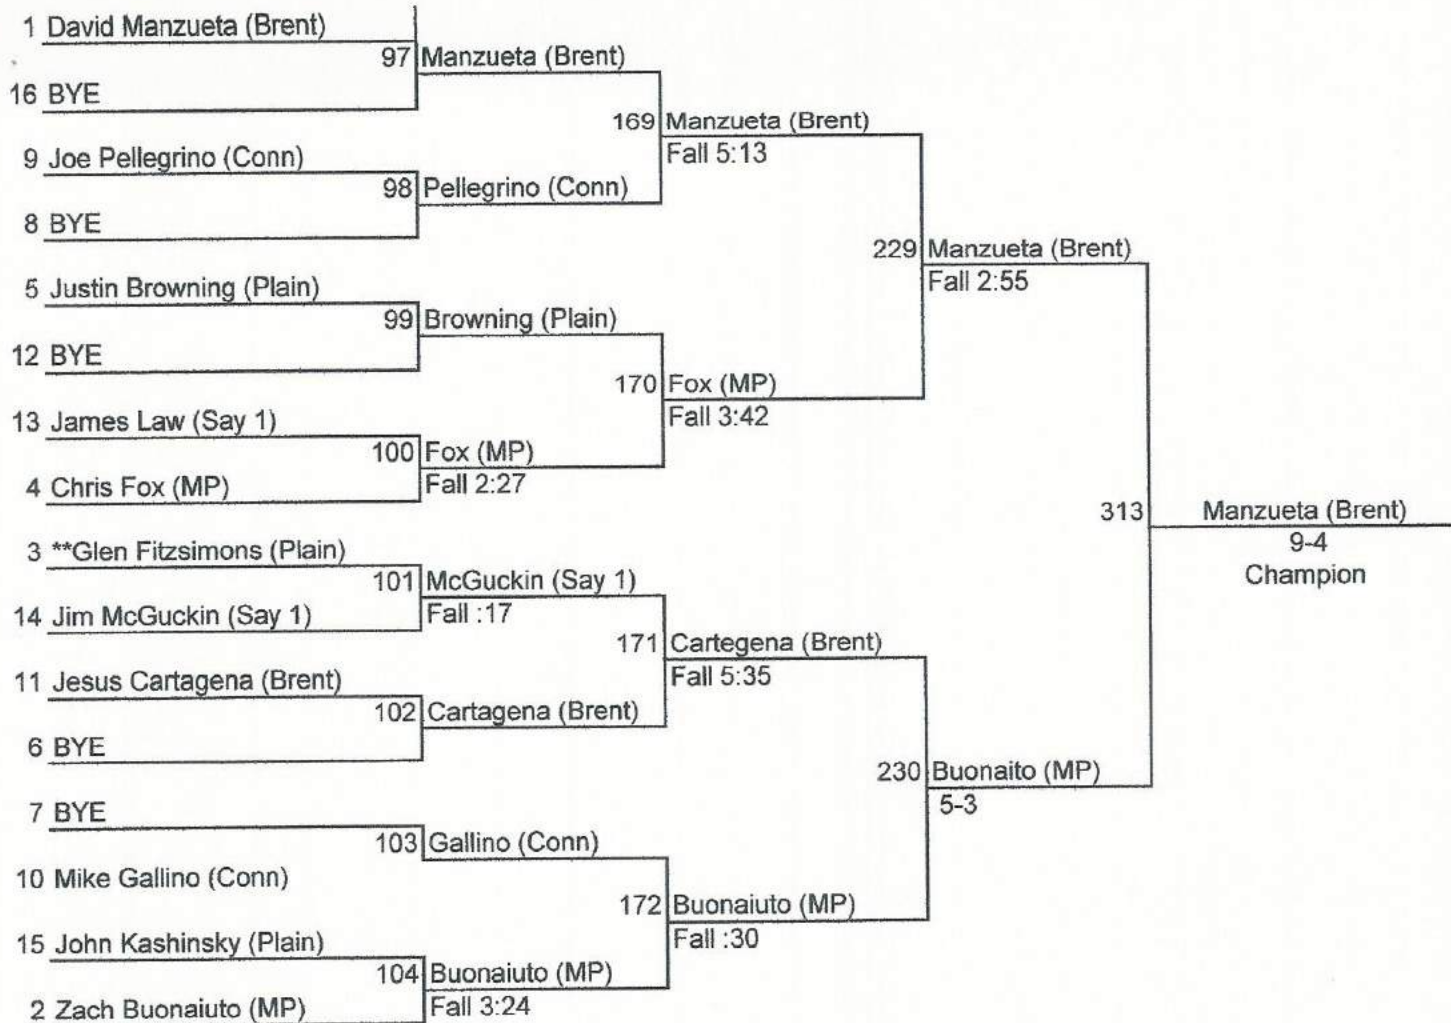

Consolation Bracket

Gray-Fitzgerald Holiday Tournament

Weight Class: 171 lbs

Consolation Bracket

Gray-Fitzgerald Holiday Tournament

Weight Class: 189 lbs

Consolation Bracket

Gray-Fitzgerald Holiday Tournament

Weight Class: **215 lbs**

Consolation Bracket

Gray-Fitzgerald Holiday Tournament

Weight Class: **285 lbs**

Consolation Bracket