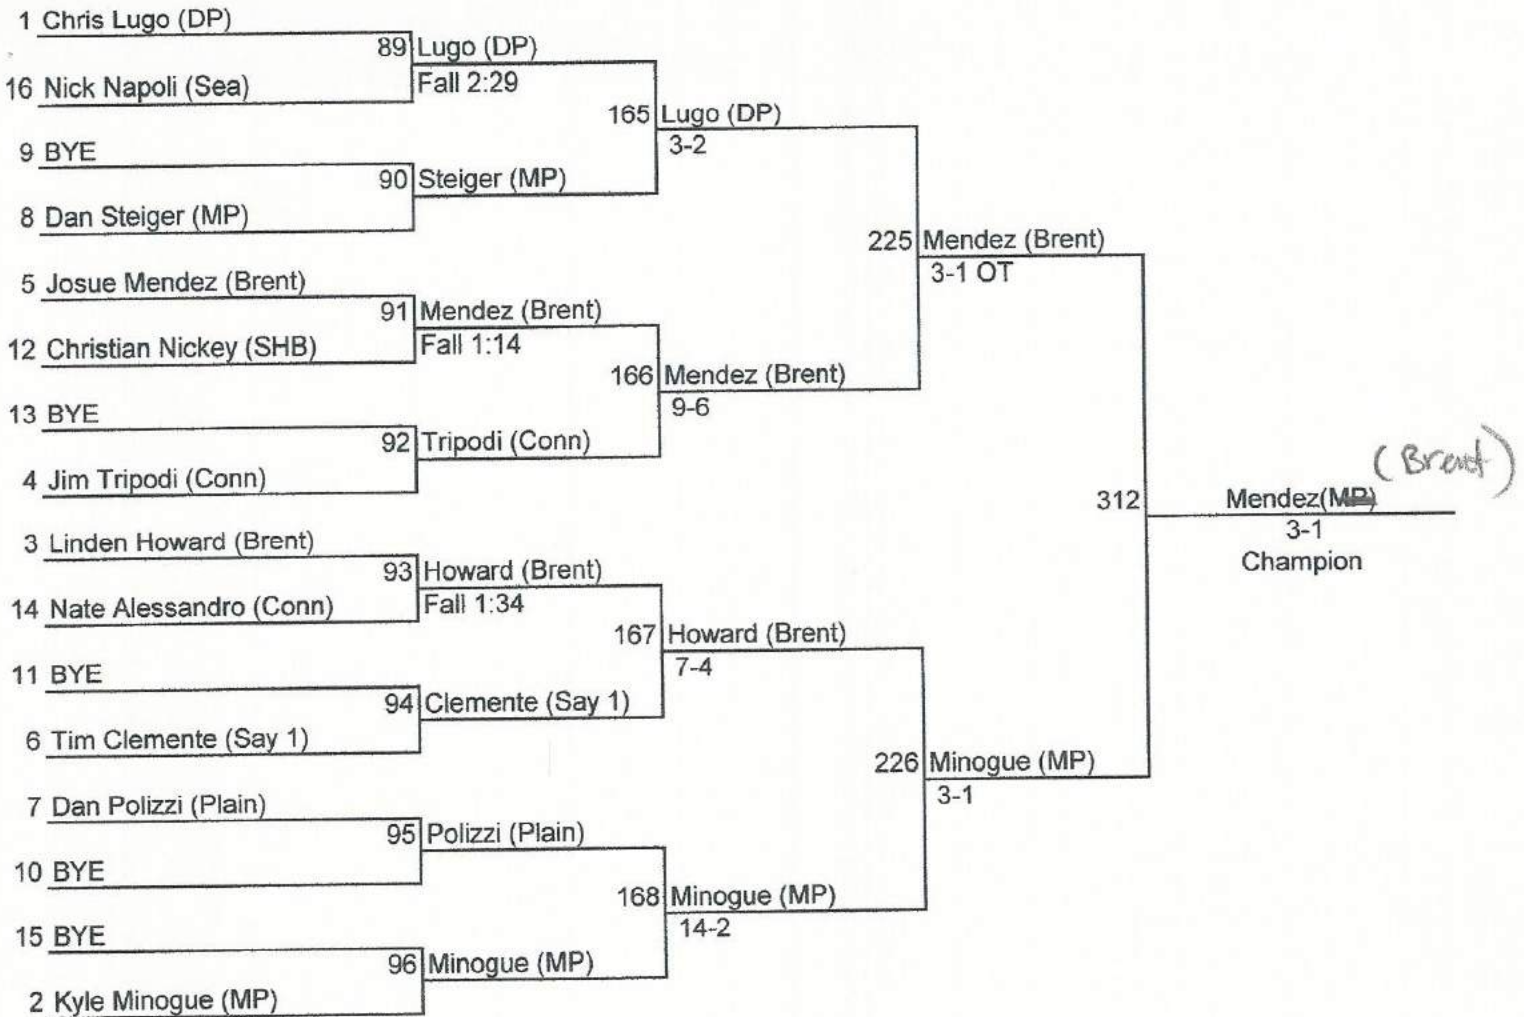

Gray-Fitzgerald Holiday Tournament

Weight Class: **145 lbs**

Consolation Bracket

Gray-Fitzgerald Holiday Tournament

Weight Class: **152 lbs**

Consolation Bracket

Gray-Fitzgerald Holiday Tournament

Weight Class: 160 lbs

Consolation Bracket

Gray-Fitzgerald Holiday Tournament

Weight Class: 171 lbs

Consolation Bracket

Gray-Fitzgerald Holiday Tournament

Weight Class: 189 lbs

Consolation Bracket

Gray-Fitzgerald Holiday Tournament