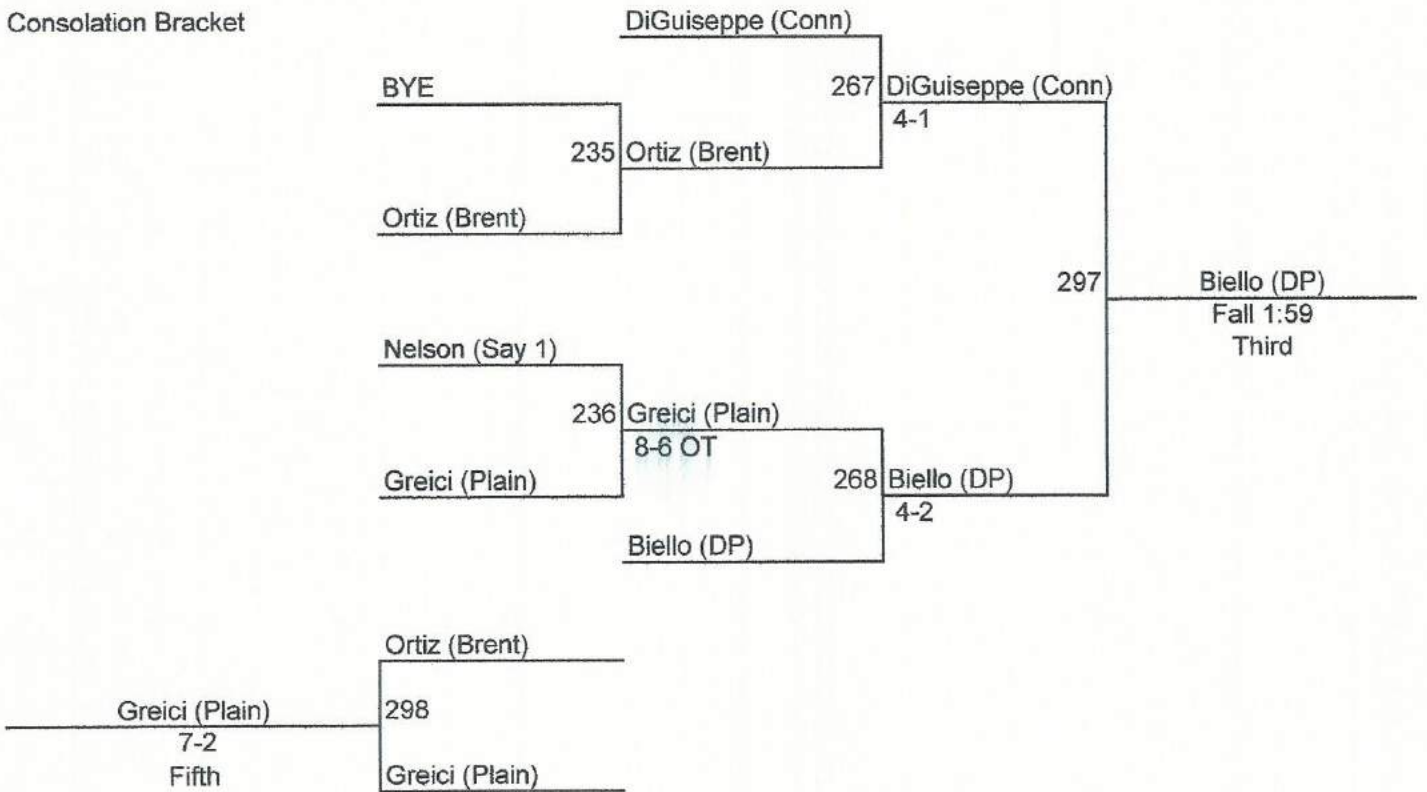

Consolation Bracket

Gray-Fitzgerald Holiday Tournament

Weight Class: 171 lbs

Consolation Bracket

Gray-Fitzgerald Holiday Tournament

Weight Class: 189 lbs

Consolation Bracket

Gray-Fitzgerald Holiday Tournament

Weight Class: **215 lbs**

Consolation Bracket

Gray-Fitzgerald Holiday Tournament

Weight Class: **285 lbs**

Consolation Bracket