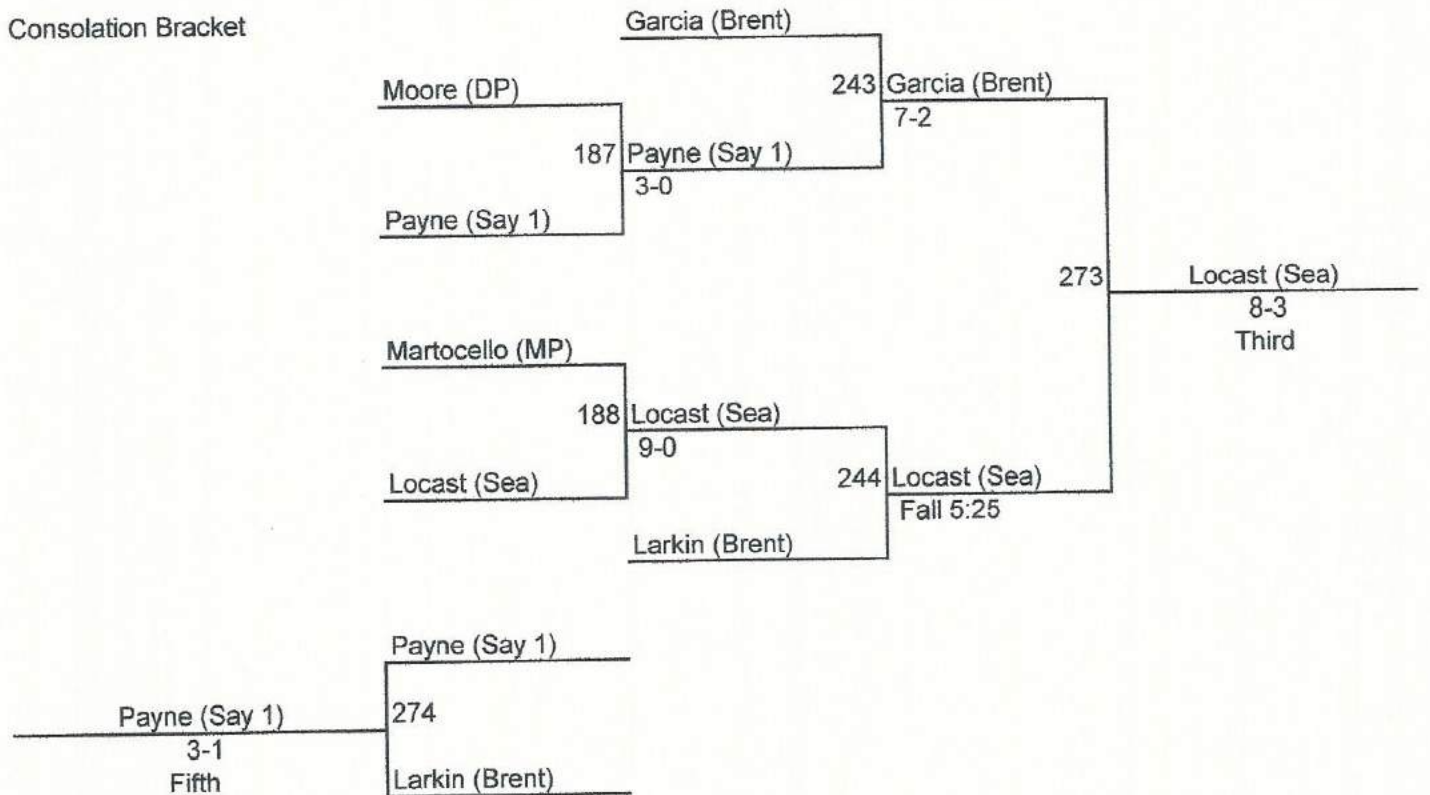

Gray-Fitzgerald Holiday Tournament

Weight Class: 96 lbs

Consolation Bracket

Gray-Fitzgerald Holiday Tournament

Weight Class: 103 lbs

Consolation Bracket

Gray-Fitzgerald Holiday Tournament

Weight Class: **112 lbs**

Consolation Bracket

Gray-Fitzgerald Holiday Tournament

Weight Class: **119 lbs**

Consolation Bracket

Gray-Fitzgerald Holiday Tournament

Weight Class: 125 lbs

Consolation Bracket

Gray-Fitzgerald Holiday Tournament