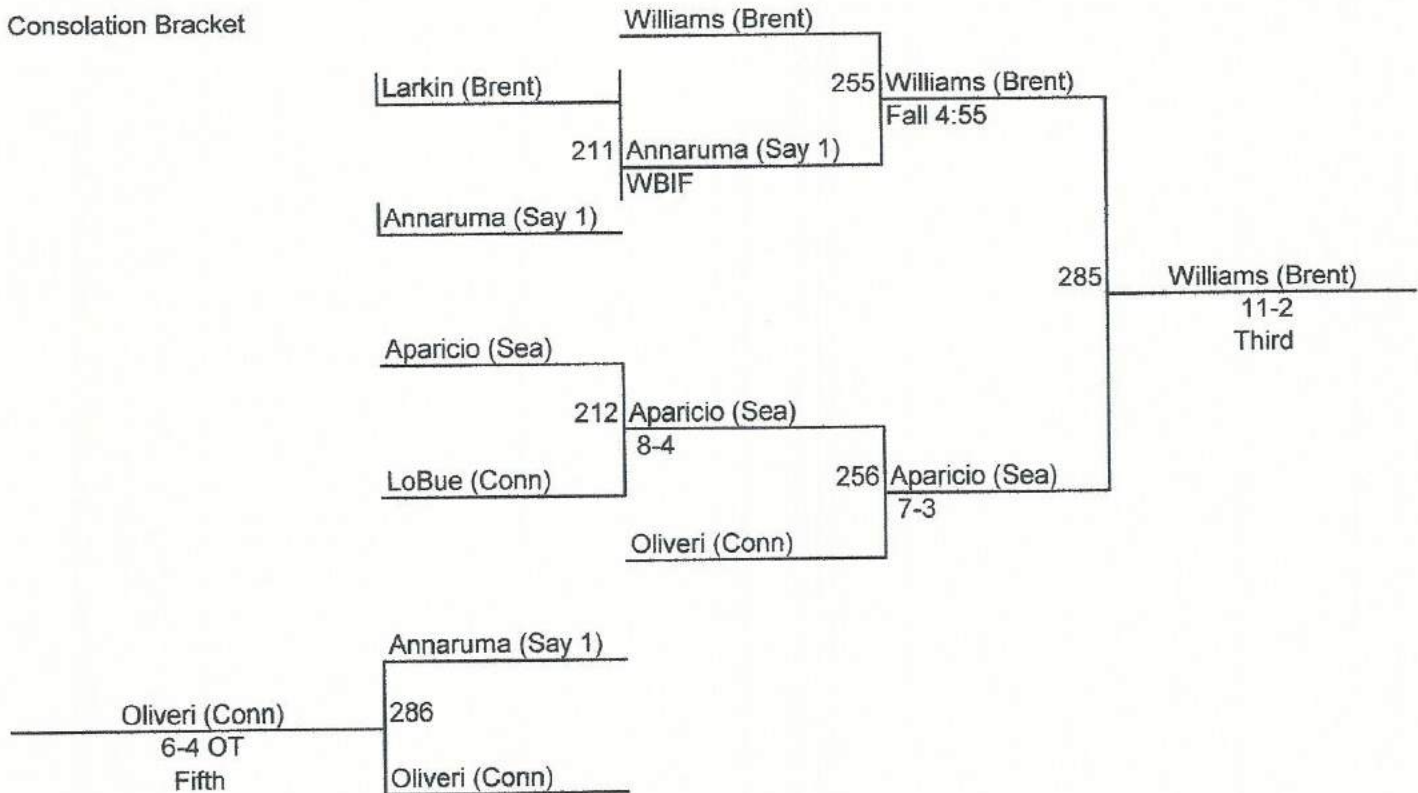

Weight Class: **130 lbs**

Consolation Bracket

Gray-Fitzgerald Holiday Tournament

Weight Class: 135 lbs

Consolation Bracket

Gray-Fitzgerald Holiday Tournament

Weight Class: 140 lbs

Consolation Bracket

Gray-Fitzgerald Holiday Tournament

Weight Class: **145 lbs**

Consolation Bracket

Gray-Fitzgerald Holiday Tournament

Weight Class: **152 lbs**

Consolation Bracket

Gray-Fitzgerald Holiday Tournament

Weight Class: 160 lbs