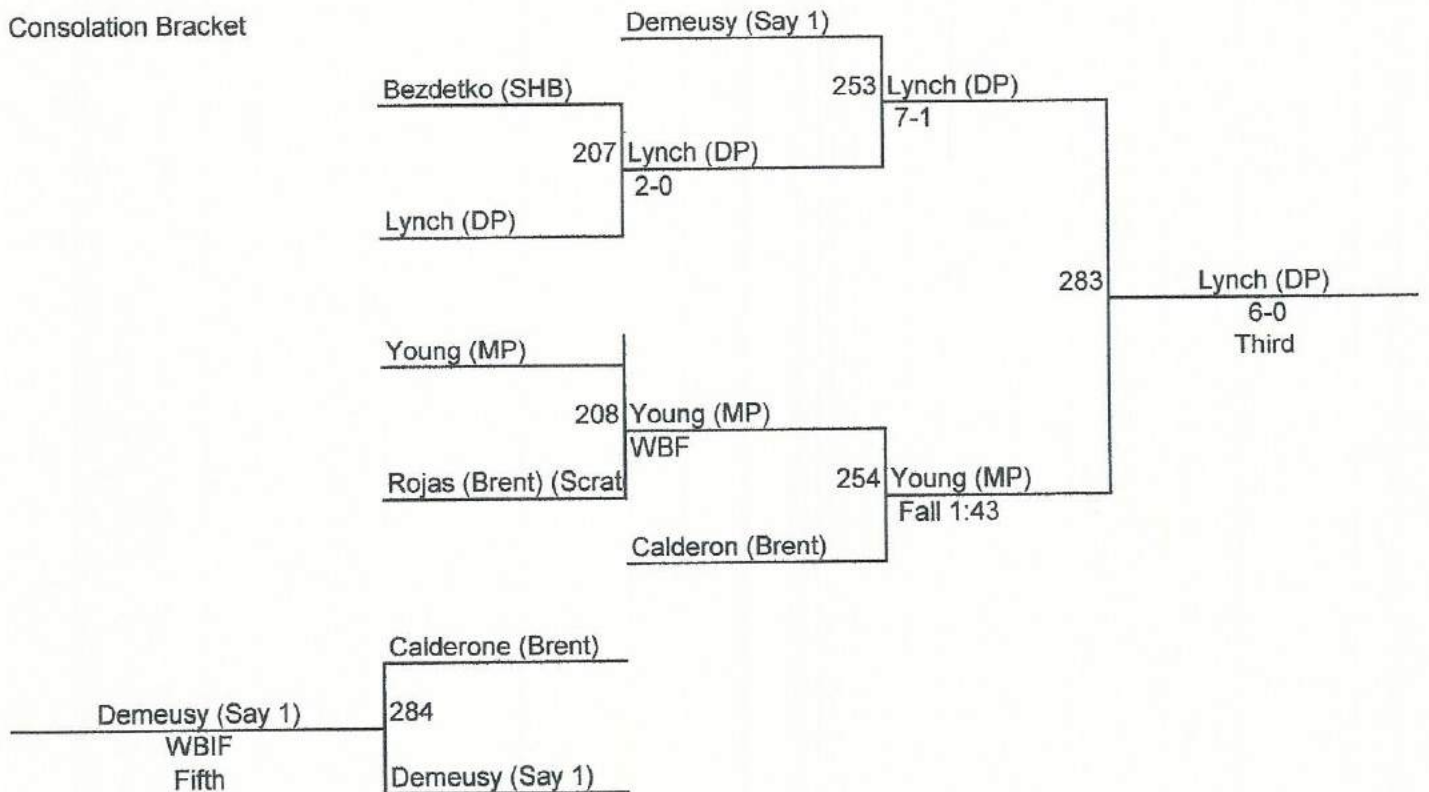

Weight Class: **130 lbs**

Consolation Bracket

Gray-Fitzgerald Holiday Tournament

Weight Class: 135 lbs

Consolation Bracket

Gray-Fitzgerald Holiday Tournament

Weight Class: 140 lbs

Consolation Bracket

Gray-Fitzgerald Holiday Tournament

Weight Class: **145 lbs**

Consolation Bracket

Gray-Fitzgerald Holiday Tournament

Weight Class: **152 lbs**

Consolation Bracket

Gray-Fitzgerald Holiday Tournament

Weight Class: 160 lbs