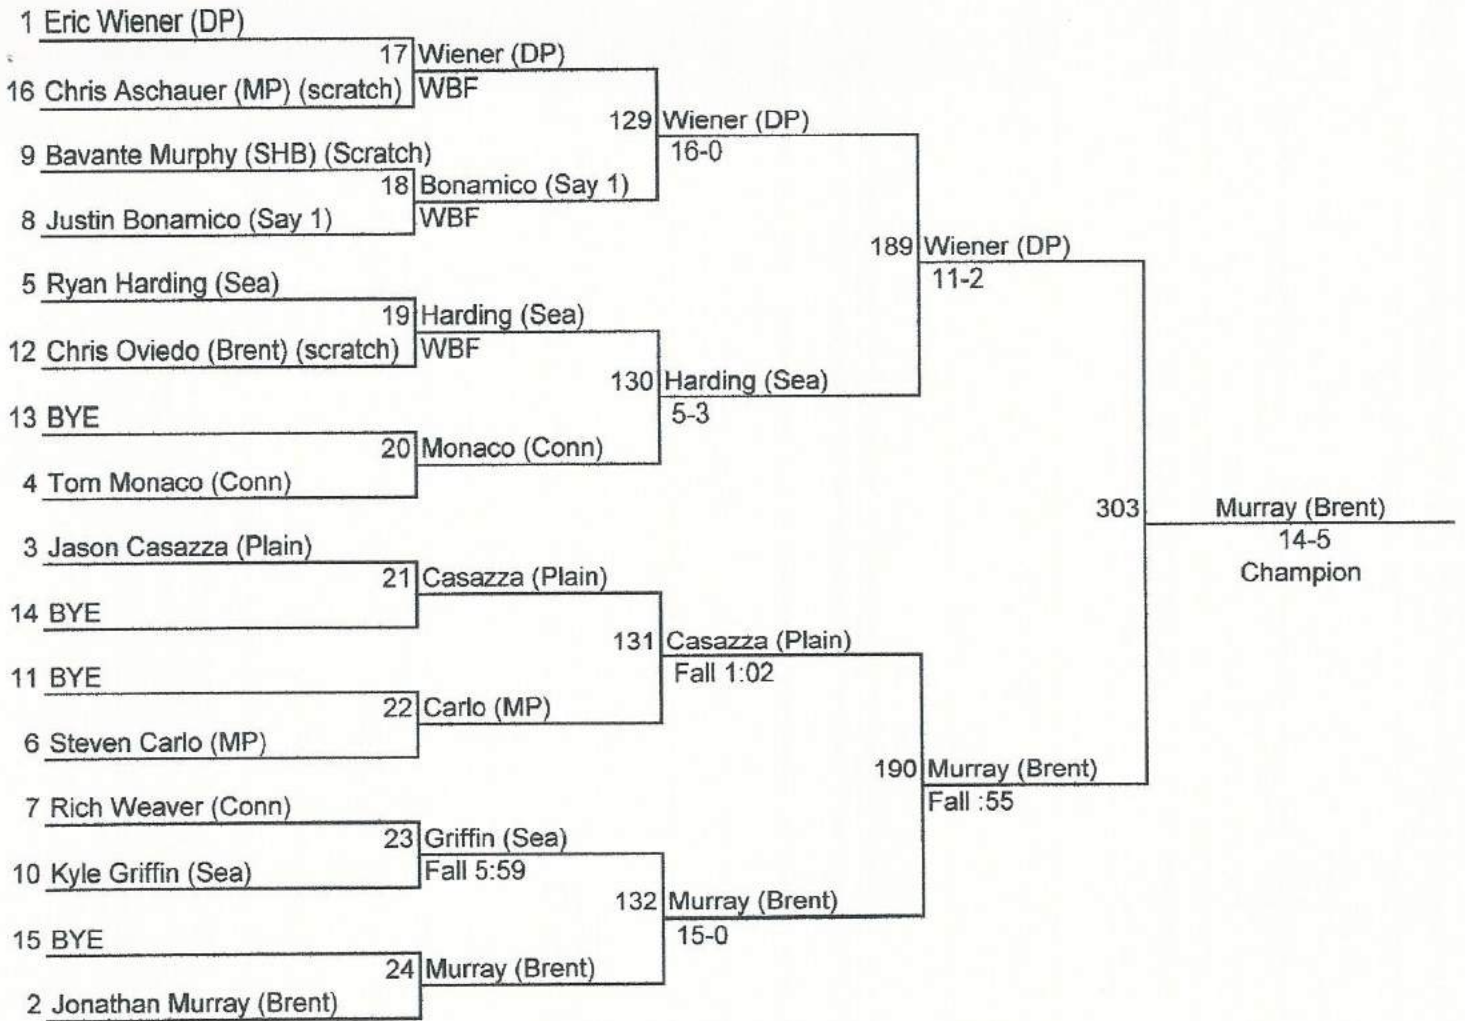

Gray-Fitzgerald Holiday Tournament

Weight Class: 96 lbs

Consolation Bracket

Gray-Fitzgerald Holiday Tournament

Weight Class: 103 lbs

Consolation Bracket

Gray-Fitzgerald Holiday Tournament

Weight Class: **112 lbs**

Consolation Bracket

Gray-Fitzgerald Holiday Tournament

Weight Class: **119 lbs**

Consolation Bracket

Gray-Fitzgerald Holiday Tournament

Weight Class: 125 lbs

Consolation Bracket

Gray-Fitzgerald Holiday Tournament