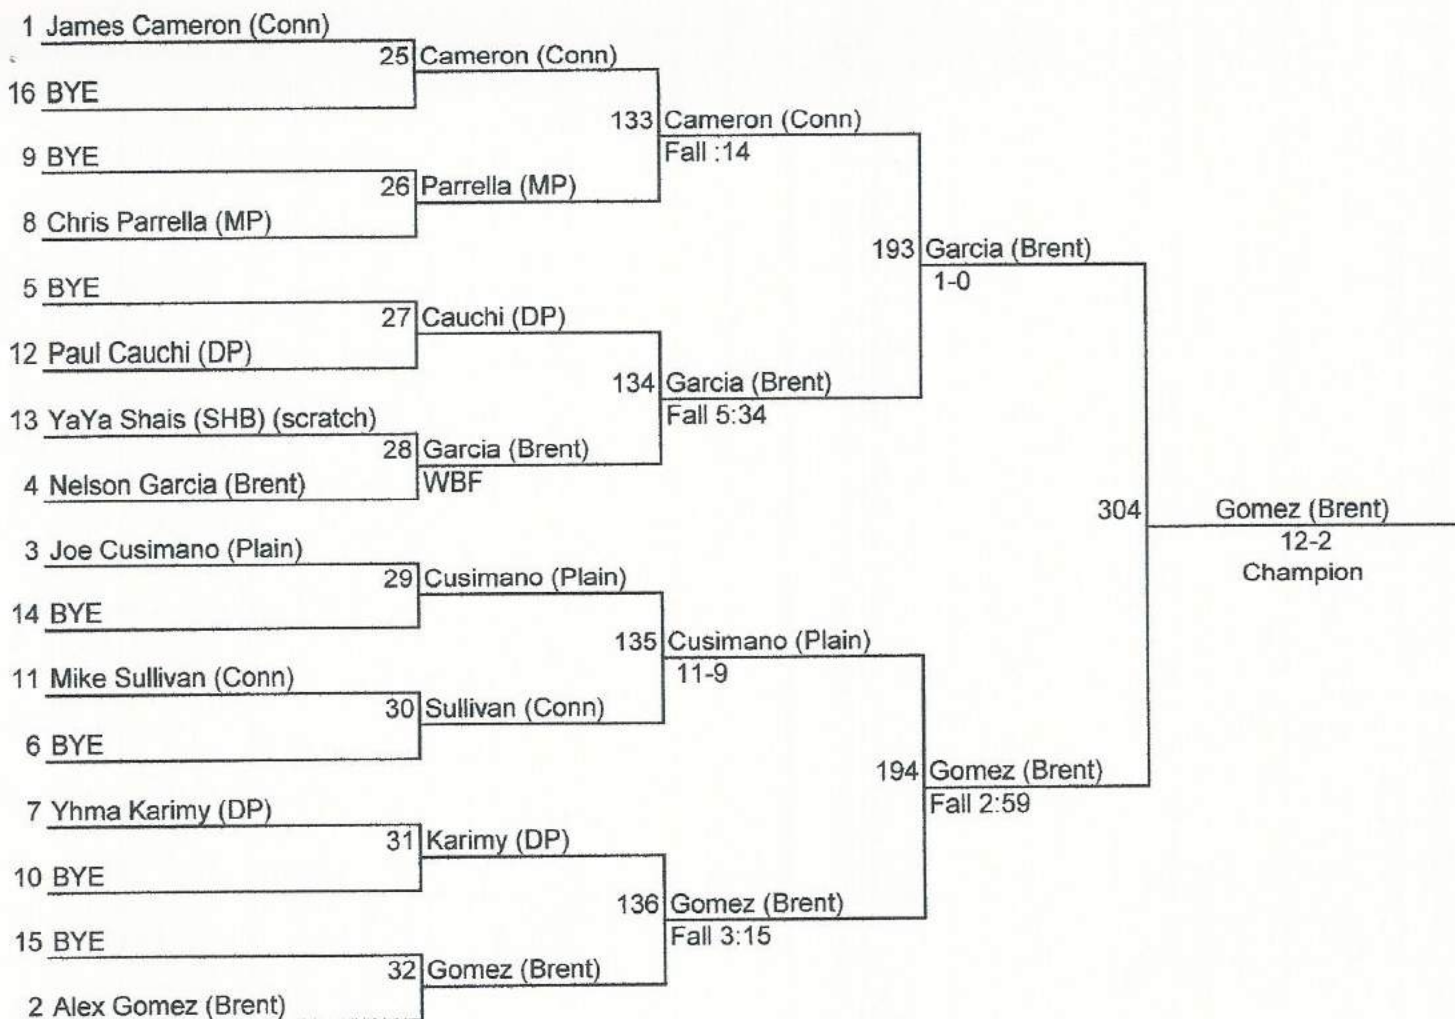

Gray-Fitzgerald Holiday Tournament

Weight Class: 96 lbs

Consolation Bracket

Gray-Fitzgerald Holiday Tournament

Weight Class: 103 lbs

Consolation Bracket

Gray-Fitzgerald Holiday Tournament

Weight Class: **112 lbs**

Consolation Bracket

Gray-Fitzgerald Holiday Tournament

Weight Class: **119 lbs**

Consolation Bracket

Gray-Fitzgerald Holiday Tournament

Weight Class: 125 lbs

Consolation Bracket

Gray-Fitzgerald Holiday Tournament

Weight Class: **130 lbs**

Consolation Bracket

Gray-Fitzgerald Holiday Tournament

Weight Class: 135 lbs

Consolation Bracket

Gray-Fitzgerald Holiday Tournament

Weight Class: 140 lbs

Consolation Bracket