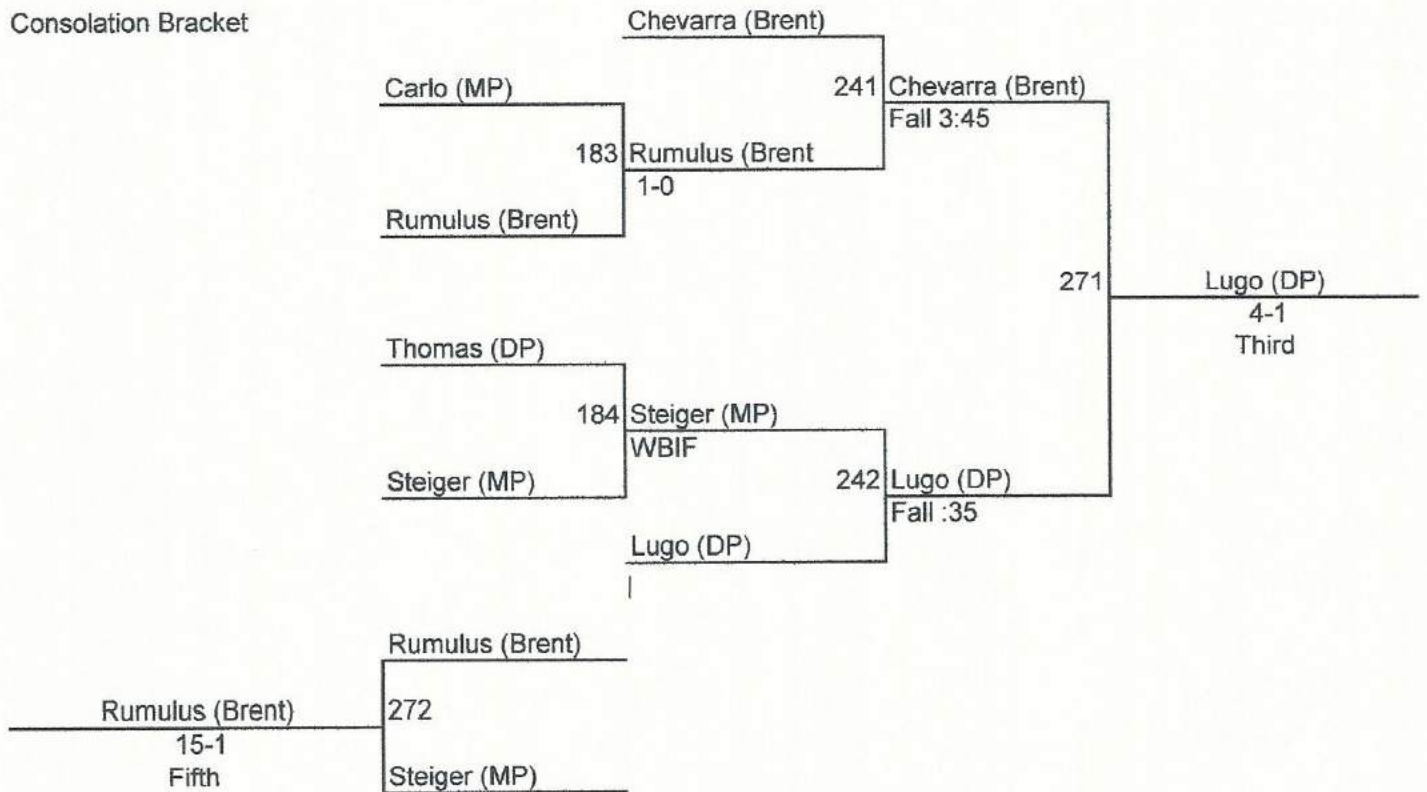

Gray-Fitzgerald Holiday Tournament

Weight Class: 96 lbs

Consolation Bracket

Gray-Fitzgerald Holiday Tournament

Weight Class: 103 lbs

Consolation Bracket

Gray-Fitzgerald Holiday Tournament

Weight Class: **112 lbs**

Consolation Bracket

Gray-Fitzgerald Holiday Tournament

Weight Class: **119 lbs**

Consolation Bracket

Gray-Fitzgerald Holiday Tournament

Weight Class: 125 lbs

Consolation Bracket

Gray-Fitzgerald Holiday Tournament