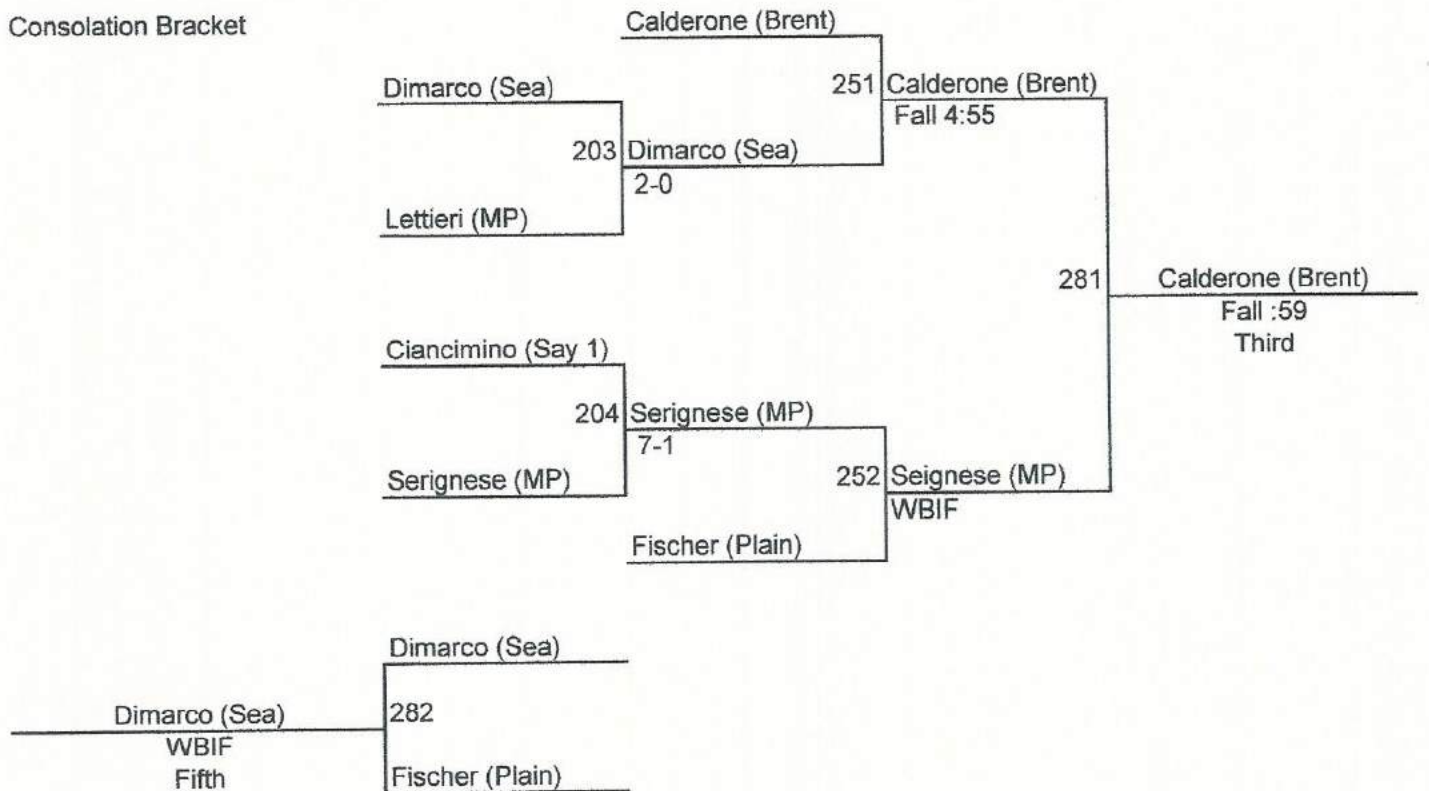

Consolation Bracket

Gray-Fitzgerald Holiday Tournament

Weight Class: **119 lbs**

Consolation Bracket

Gray-Fitzgerald Holiday Tournament

Weight Class: 125 lbs

Consolation Bracket

Gray-Fitzgerald Holiday Tournament

Weight Class: **130 lbs**

Consolation Bracket

Gray-Fitzgerald Holiday Tournament

Weight Class: 135 lbs

Consolation Bracket

Gray-Fitzgerald Holiday Tournament

Weight Class: 140 lbs

Consolation Bracket