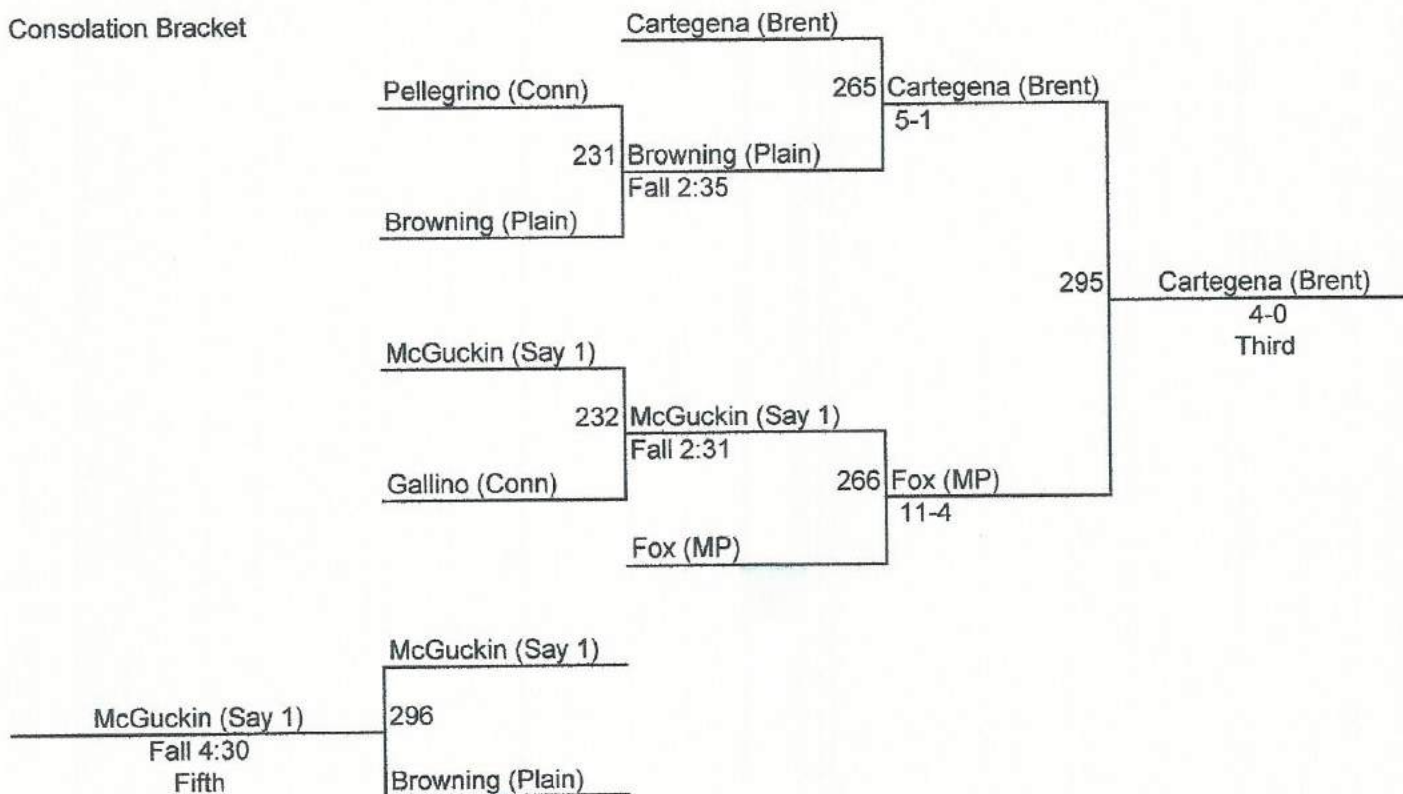

Consolation Bracket

Gray-Fitzgerald Holiday Tournament

Weight Class: 171 lbs

Consolation Bracket

Gray-Fitzgerald Holiday Tournament

Weight Class: 189 lbs

Consolation Bracket

Gray-Fitzgerald Holiday Tournament