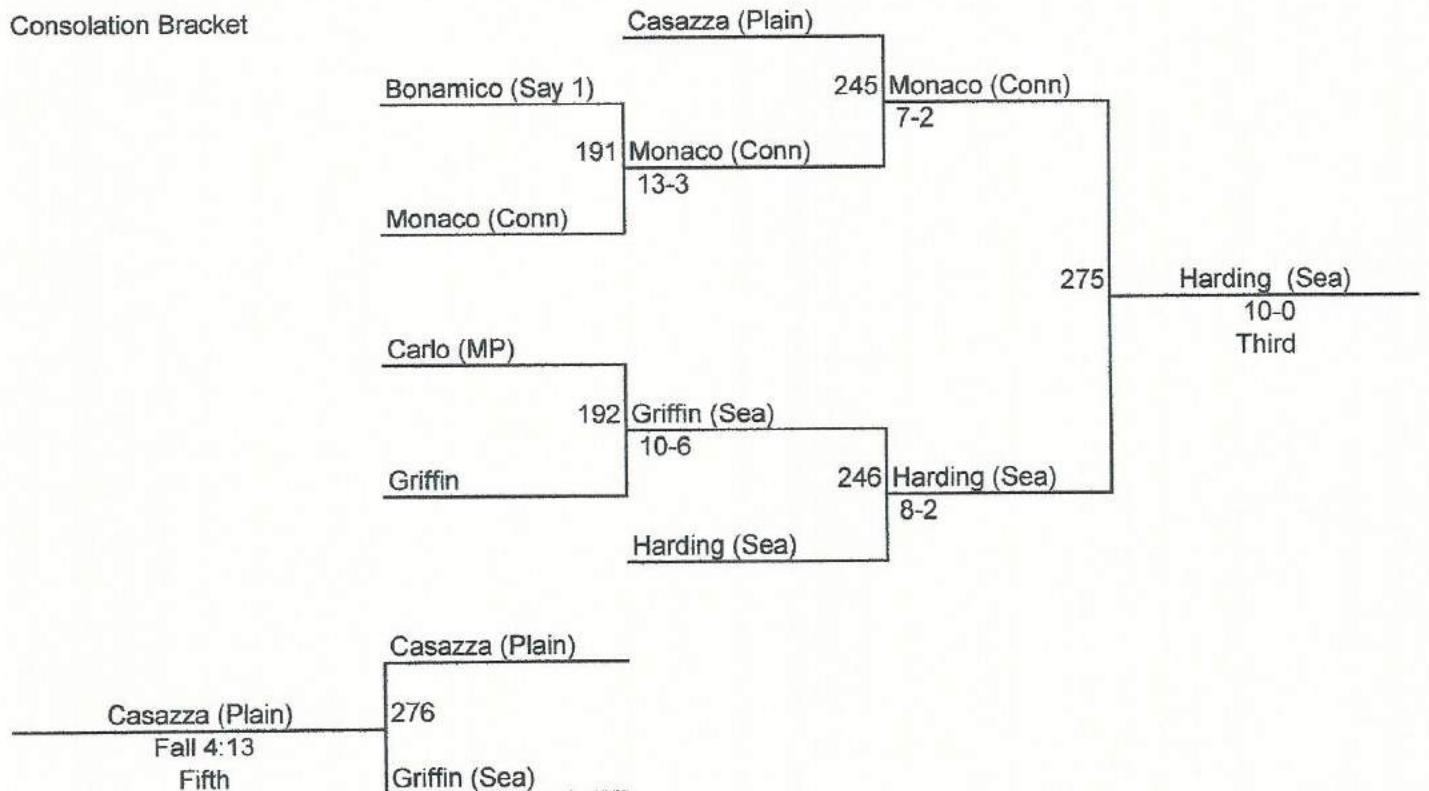

Gray-Fitzgerald Holiday Tournament

Weight Class: 96 lbs

Consolation Bracket

Gray-Fitzgerald Holiday Tournament

Weight Class: 103 lbs

Consolation Bracket

Gray-Fitzgerald Holiday Tournament

Weight Class: **112 lbs**

Consolation Bracket

Gray-Fitzgerald Holiday Tournament

Weight Class: **119 lbs**

Consolation Bracket

Gray-Fitzgerald Holiday Tournament

Weight Class: 125 lbs

Consolation Bracket

Gray-Fitzgerald Holiday Tournament