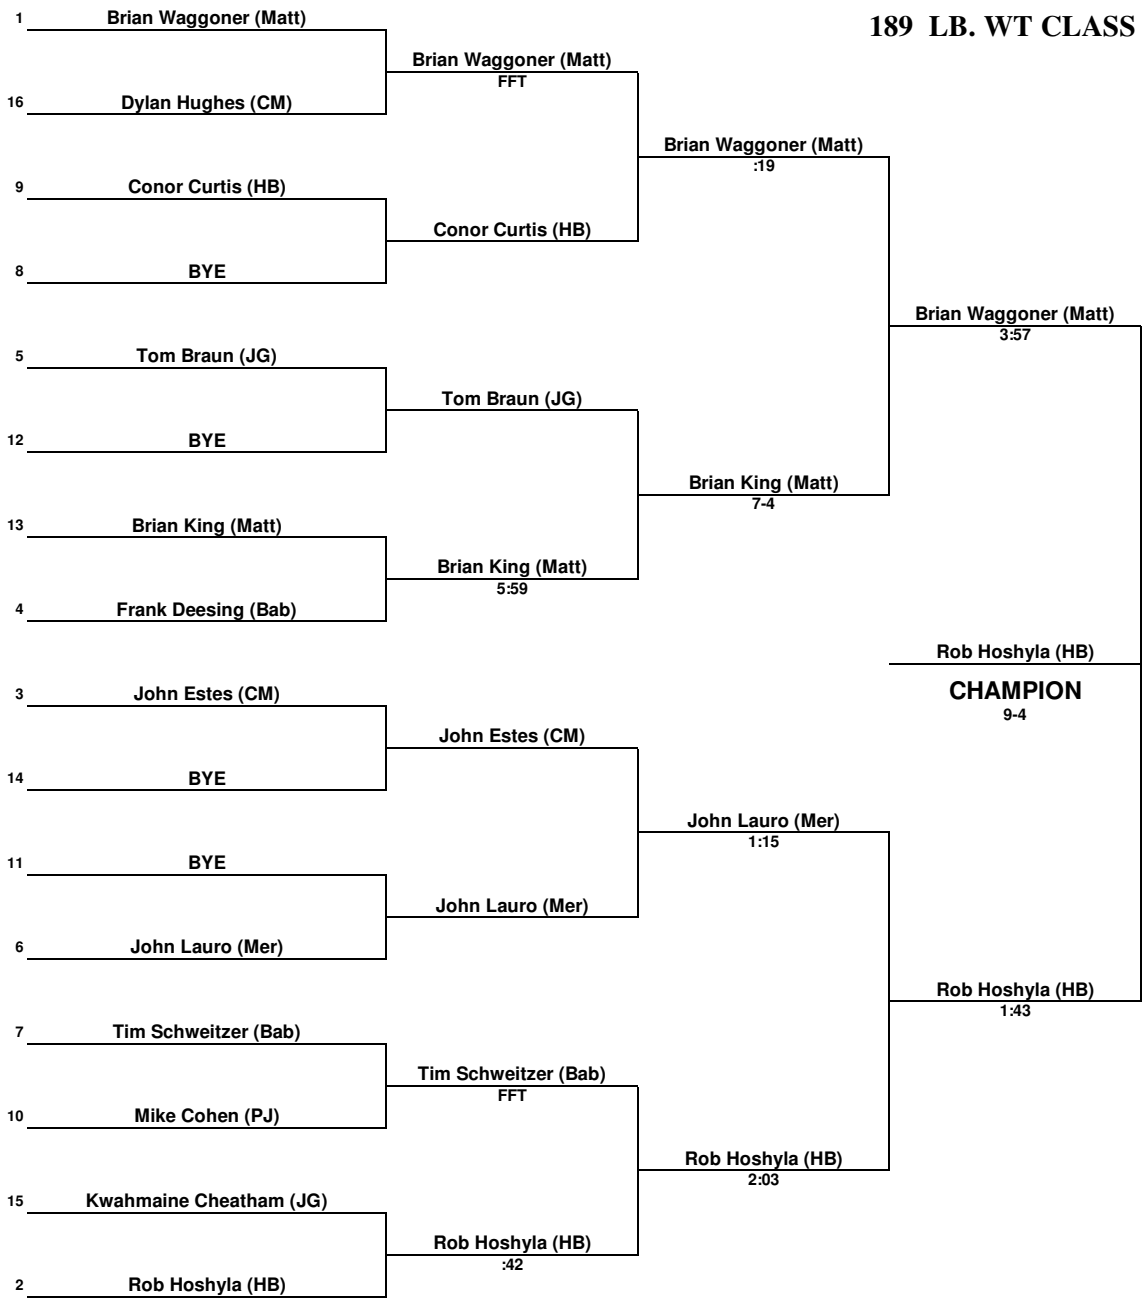

2007 SECTION XI DIVISION II CHAMPIONSHIPS

189 LB. WT CLASS