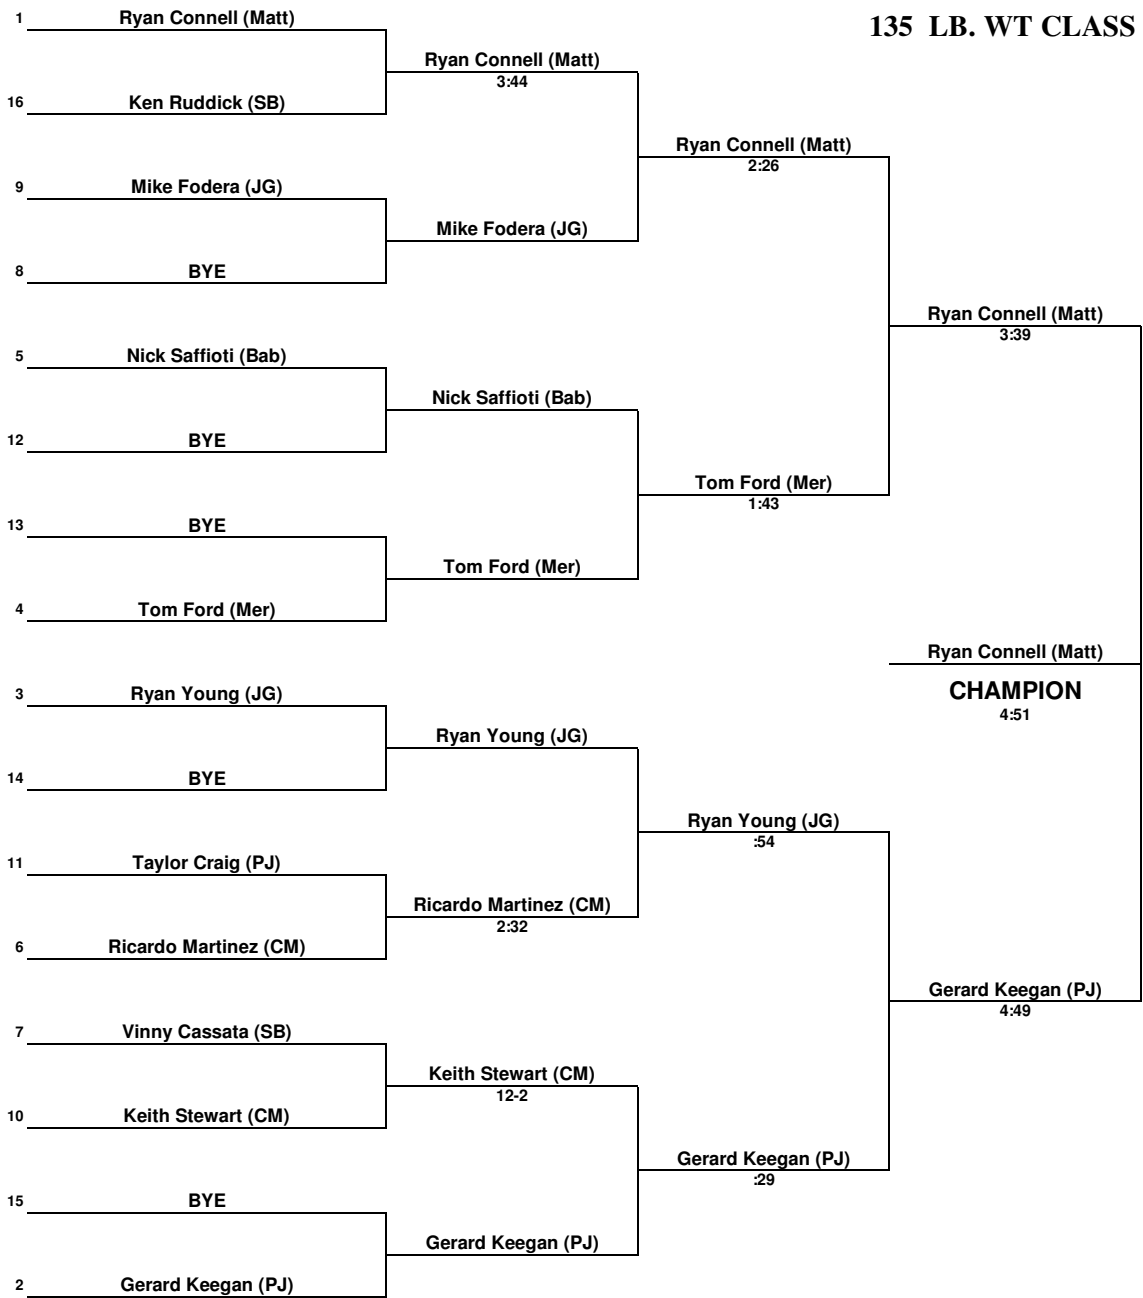

119 LB. WT CLASS

2007 SECTION XI DIVISION II CHAMPIONSHIPS

125 LB. WT CLASS

2007 SECTION XI DIVISION II CHAMPIONSHIPS

130 LB. WT CLASS

2007 SECTION XI DIVISION II CHAMPIONSHIPS

135 LB. WT CLASS

2007 SECTION XI DIVISION II CHAMPIONSHIPS