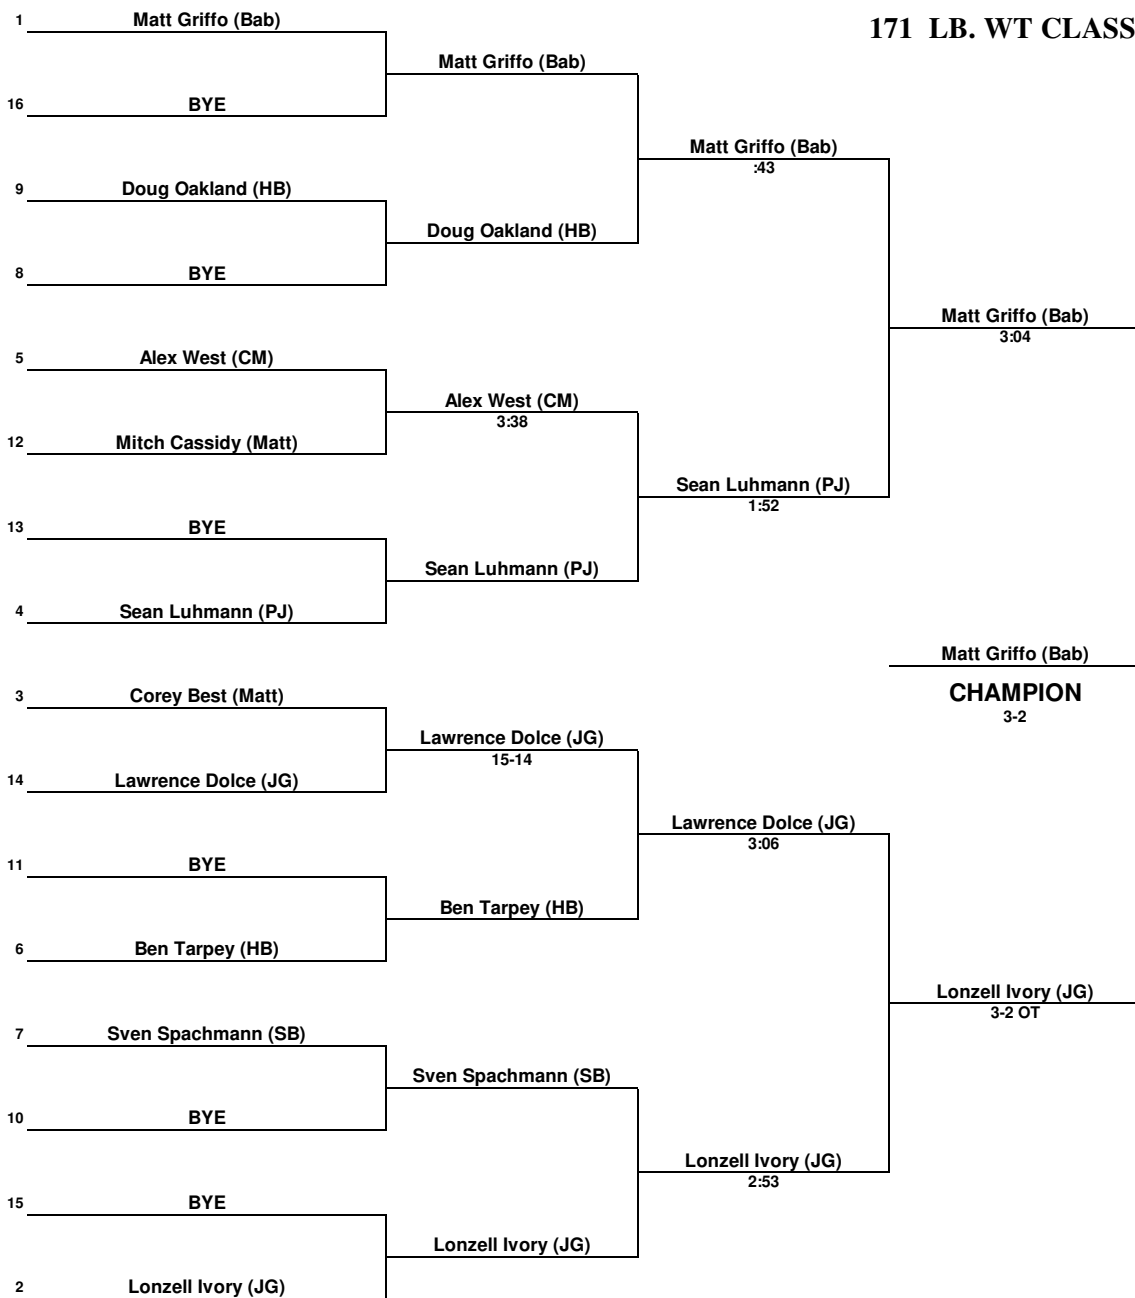

2007 SECTION XI DIVISION II CHAMPIONSHIPS

171 LB. WT CLASS