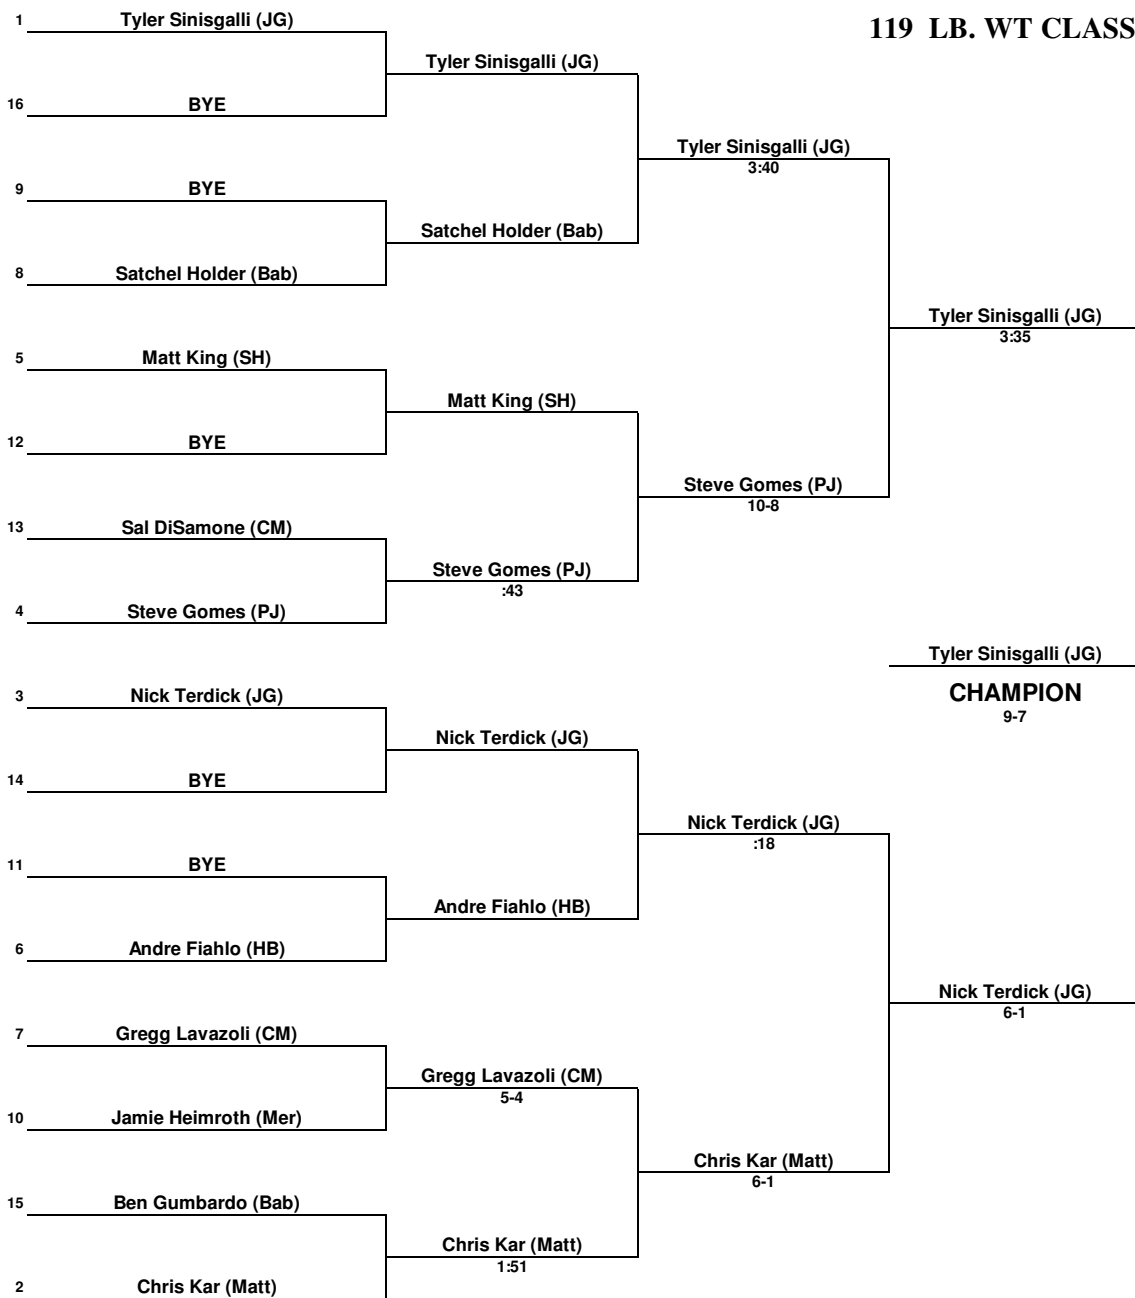

2007 SECTION XI DIVISION II CHAMPIONSHIPS

119 LB. WT CLASS