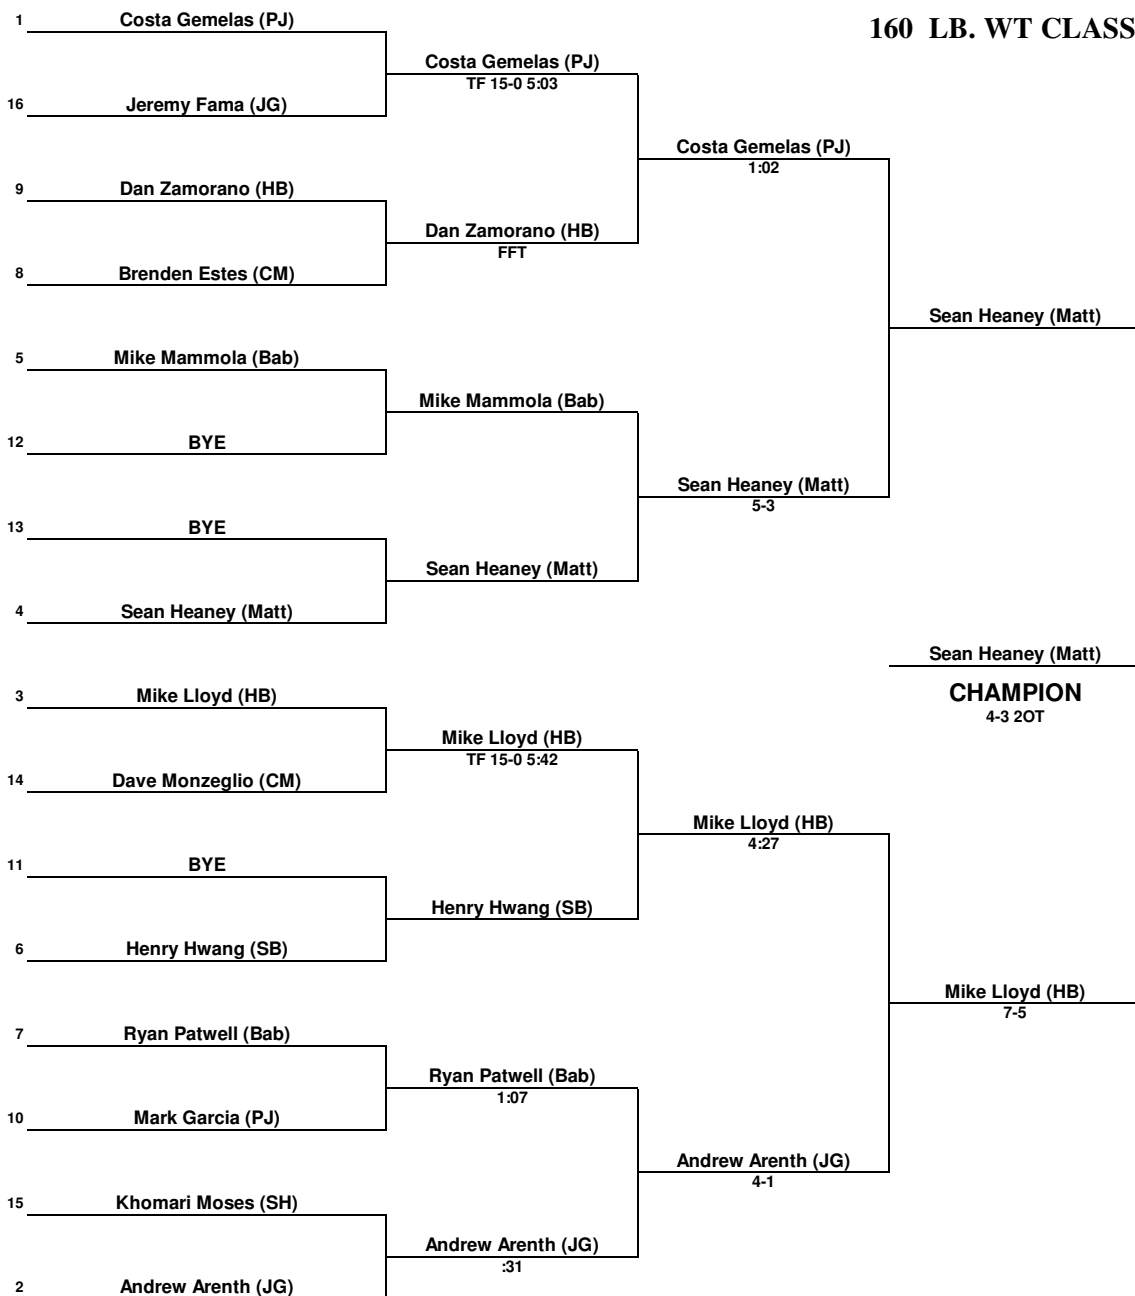

140 LB. WT CLASS

2007 SECTION XI DIVISION II CHAMPIONSHIPS

145 LB. WT CLASS

2007 SECTION XI DIVISION II CHAMPIONSHIPS

152 LB. WT CLASS

2007 SECTION XI DIVISION II CHAMPIONSHIPS

160 LB. WT CLASS

2007 SECTION XI DIVISION II CHAMPIONSHIPS