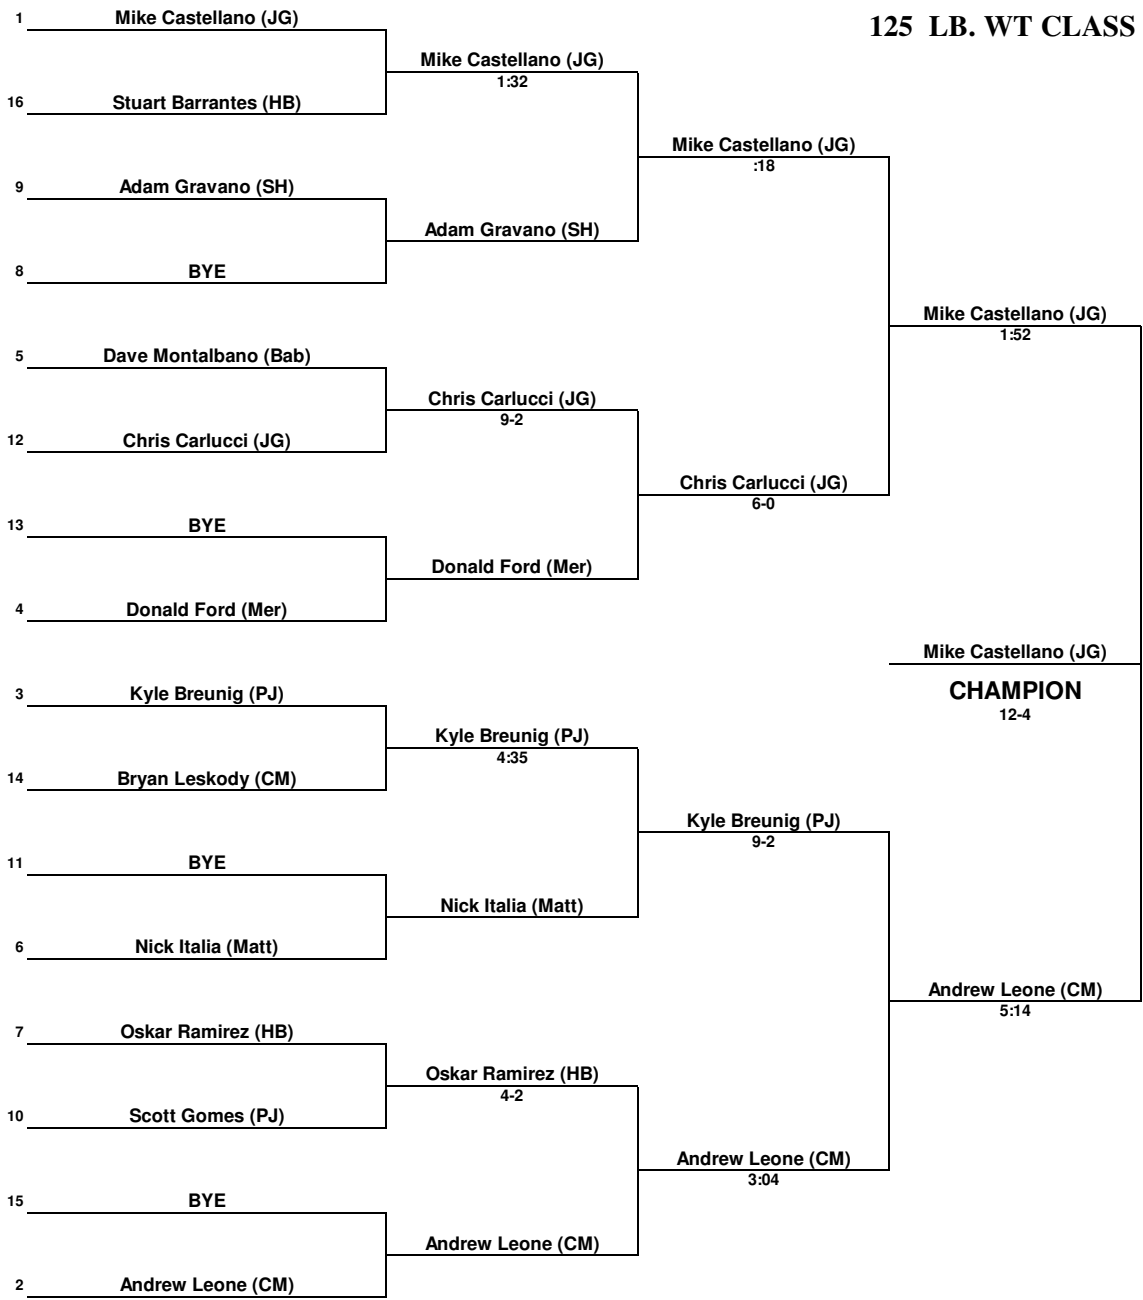

2007 SECTION XI DIVISION II CHAMPIONSHIPS

125 LB. WT CLASS