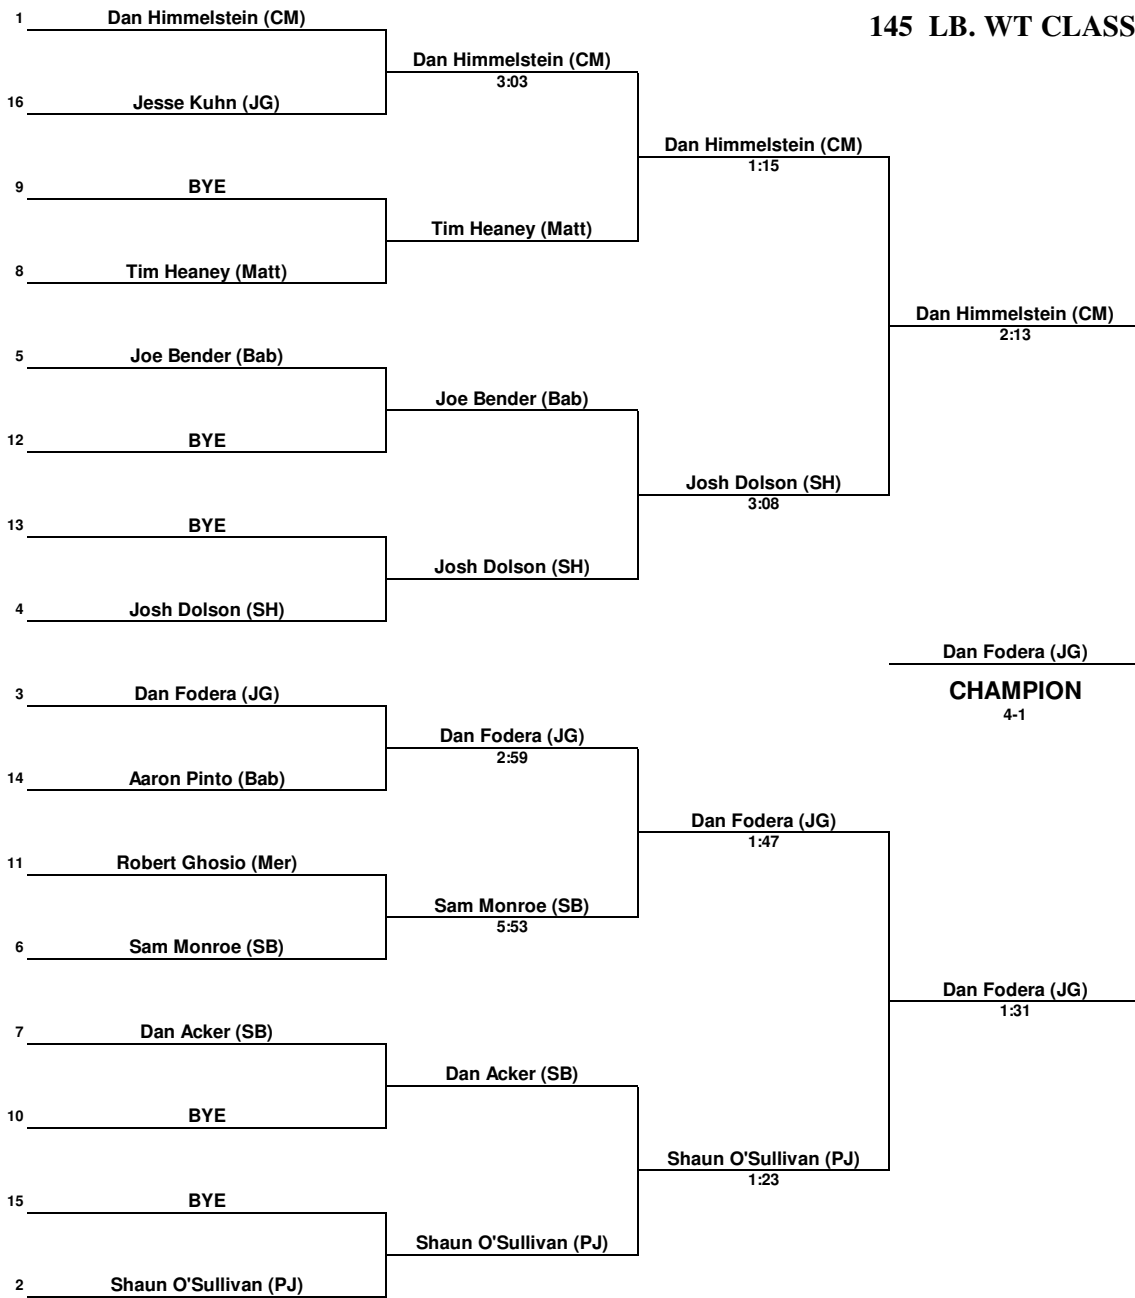

2007 SECTION XI DIVISION II CHAMPIONSHIPS

145 LB. WT CLASS