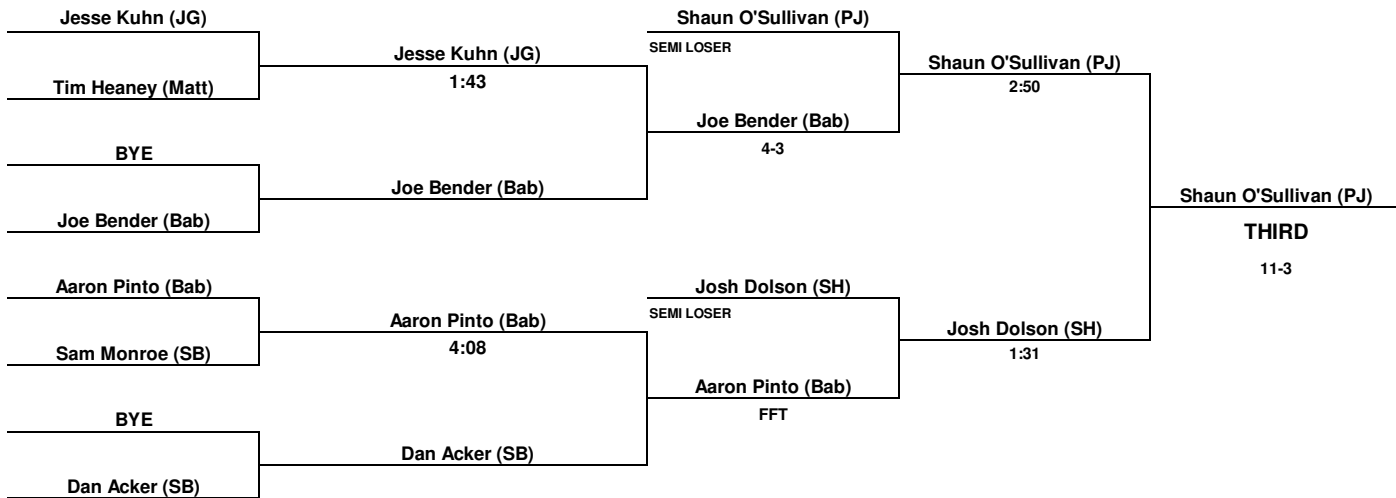

2007 SECTION XI DIVISION II CHAMPIONSHIPS

145 LB. WT CLASS