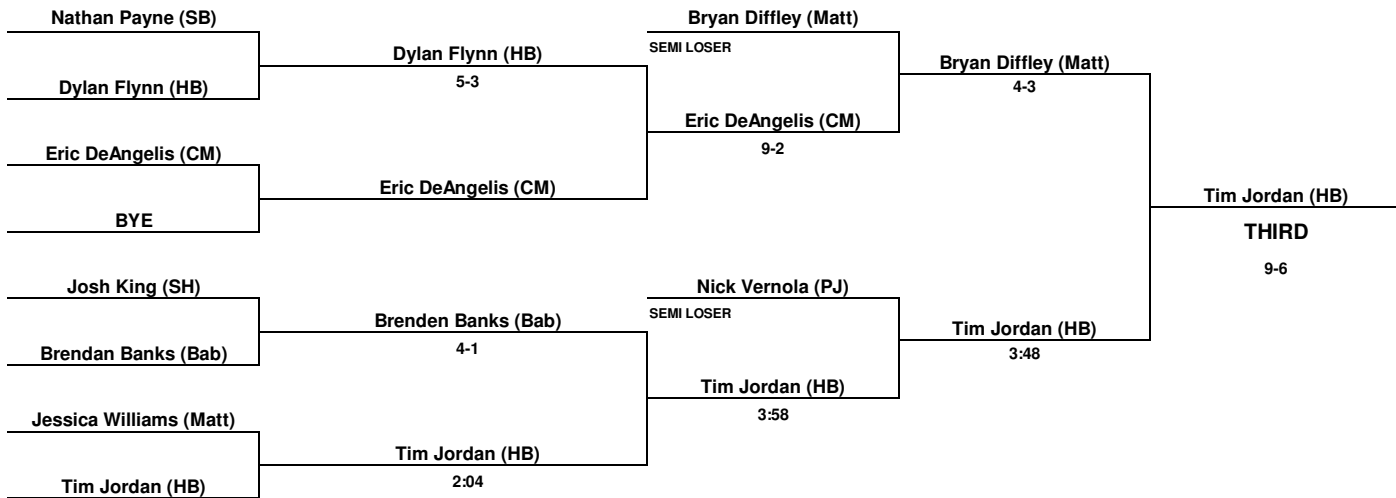

2007 SECTION XI DIVISION II CHAMPIONSHIPS

96 LB. WT CLASS

2007 SECTION XI DIVISION II CHAMPIONSHIPS

103 LB. WT CLASS

2007 SECTION XI DIVISION II CHAMPIONSHIPS

112 LB. WT CLASS

2007 SECTION XI DIVISION II CHAMPIONSHIPS

119 LB. WT CLASS

2007 SECTION XI DIVISION II CHAMPIONSHIPS

125 LB. WT CLASS

2007 SECTION XI DIVISION II CHAMPIONSHIPS

130 LB. WT CLASS

2007 SECTION XI DIVISION II CHAMPIONSHIPS

135 LB. WT CLASS

2007 SECTION XI DIVISION II CHAMPIONSHIPS