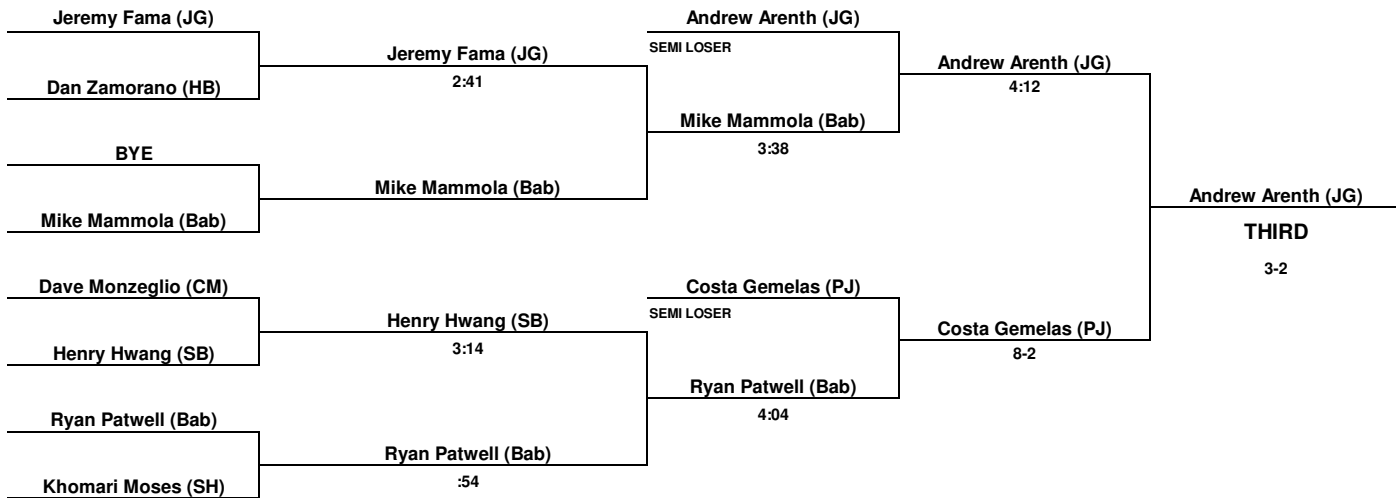

140 LB. WT CLASS

2007 SECTION XI DIVISION II CHAMPIONSHIPS

145 LB. WT CLASS

2007 SECTION XI DIVISION II CHAMPIONSHIPS

152 LB. WT CLASS

2007 SECTION XI DIVISION II CHAMPIONSHIPS

160 LB. WT CLASS

2007 SECTION XI DIVISION II CHAMPIONSHIPS

171 LB. WT CLASS

2007 SECTION XI DIVISION II CHAMPIONSHIPS

189 LB. WT CLASS

2007 SECTION XI DIVISION II CHAMPIONSHIPS

215 LB. WT CLASS

2007 SECTION XI DIVISION II CHAMPIONSHIPS

275 LB. WT CLASS