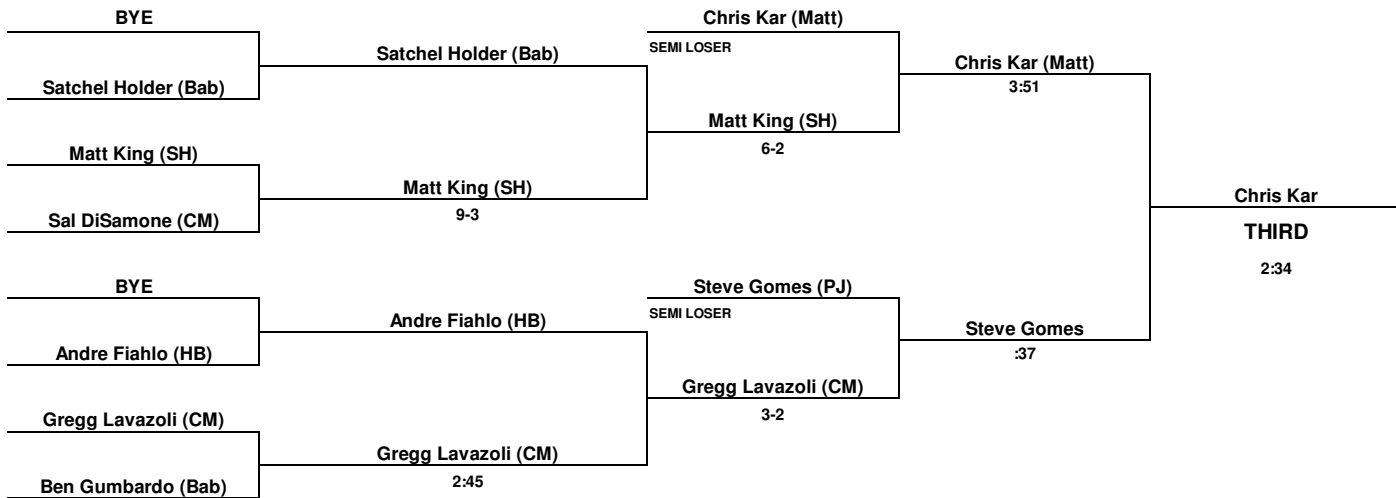

2007 SECTION XI DIVISION II CHAMPIONSHIPS

96 LB. WT CLASS

2007 SECTION XI DIVISION II CHAMPIONSHIPS

103 LB. WT CLASS

2007 SECTION XI DIVISION II CHAMPIONSHIPS

112 LB. WT CLASS

2007 SECTION XI DIVISION II CHAMPIONSHIPS

119 LB. WT CLASS

2007 SECTION XI DIVISION II CHAMPIONSHIPS

125 LB. WT CLASS

2007 SECTION XI DIVISION II CHAMPIONSHIPS

130 LB. WT CLASS

2007 SECTION XI DIVISION II CHAMPIONSHIPS

135 LB. WT CLASS

2007 SECTION XI DIVISION II CHAMPIONSHIPS