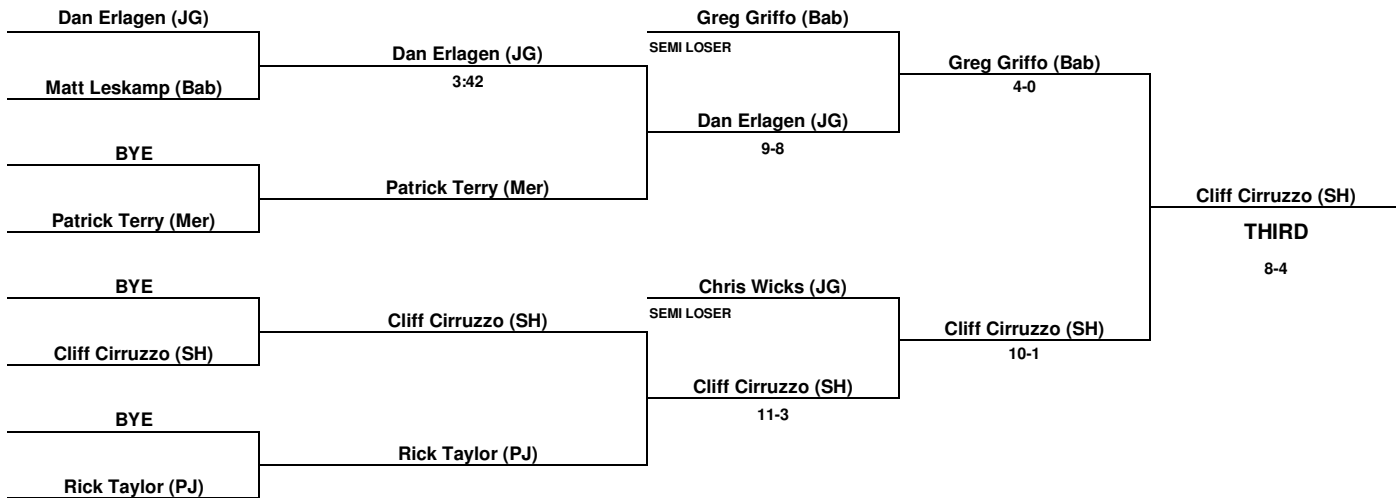

140 LB. WT CLASS

2007 SECTION XI DIVISION II CHAMPIONSHIPS

145 LB. WT CLASS

2007 SECTION XI DIVISION II CHAMPIONSHIPS

152 LB. WT CLASS

2007 SECTION XI DIVISION II CHAMPIONSHIPS

160 LB. WT CLASS

2007 SECTION XI DIVISION II CHAMPIONSHIPS