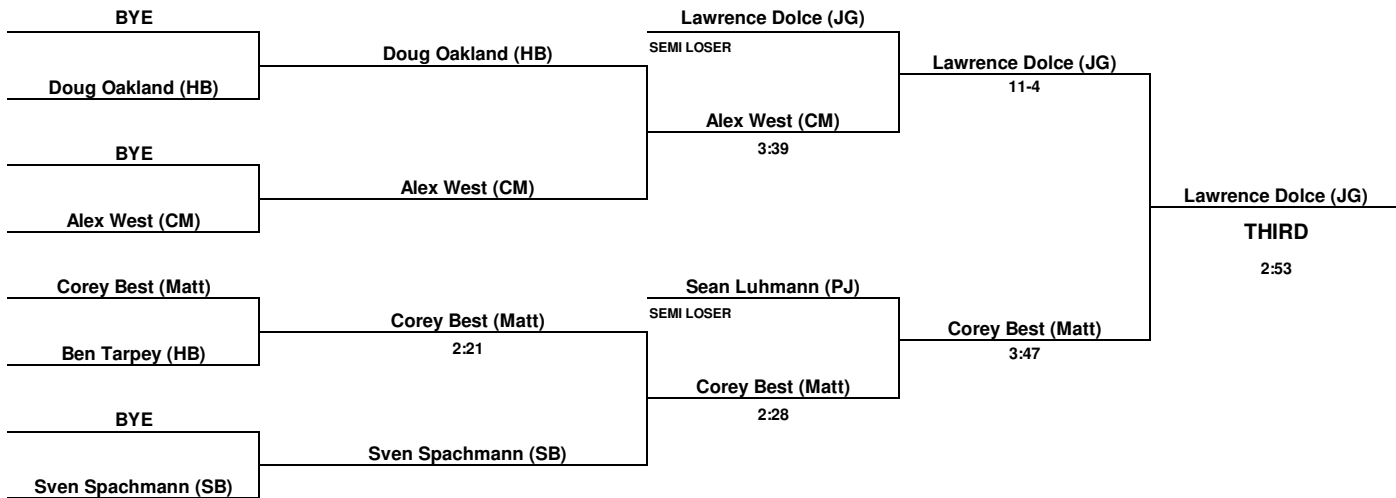

2007 SECTION XI DIVISION II CHAMPIONSHIPS

171 LB. WT CLASS