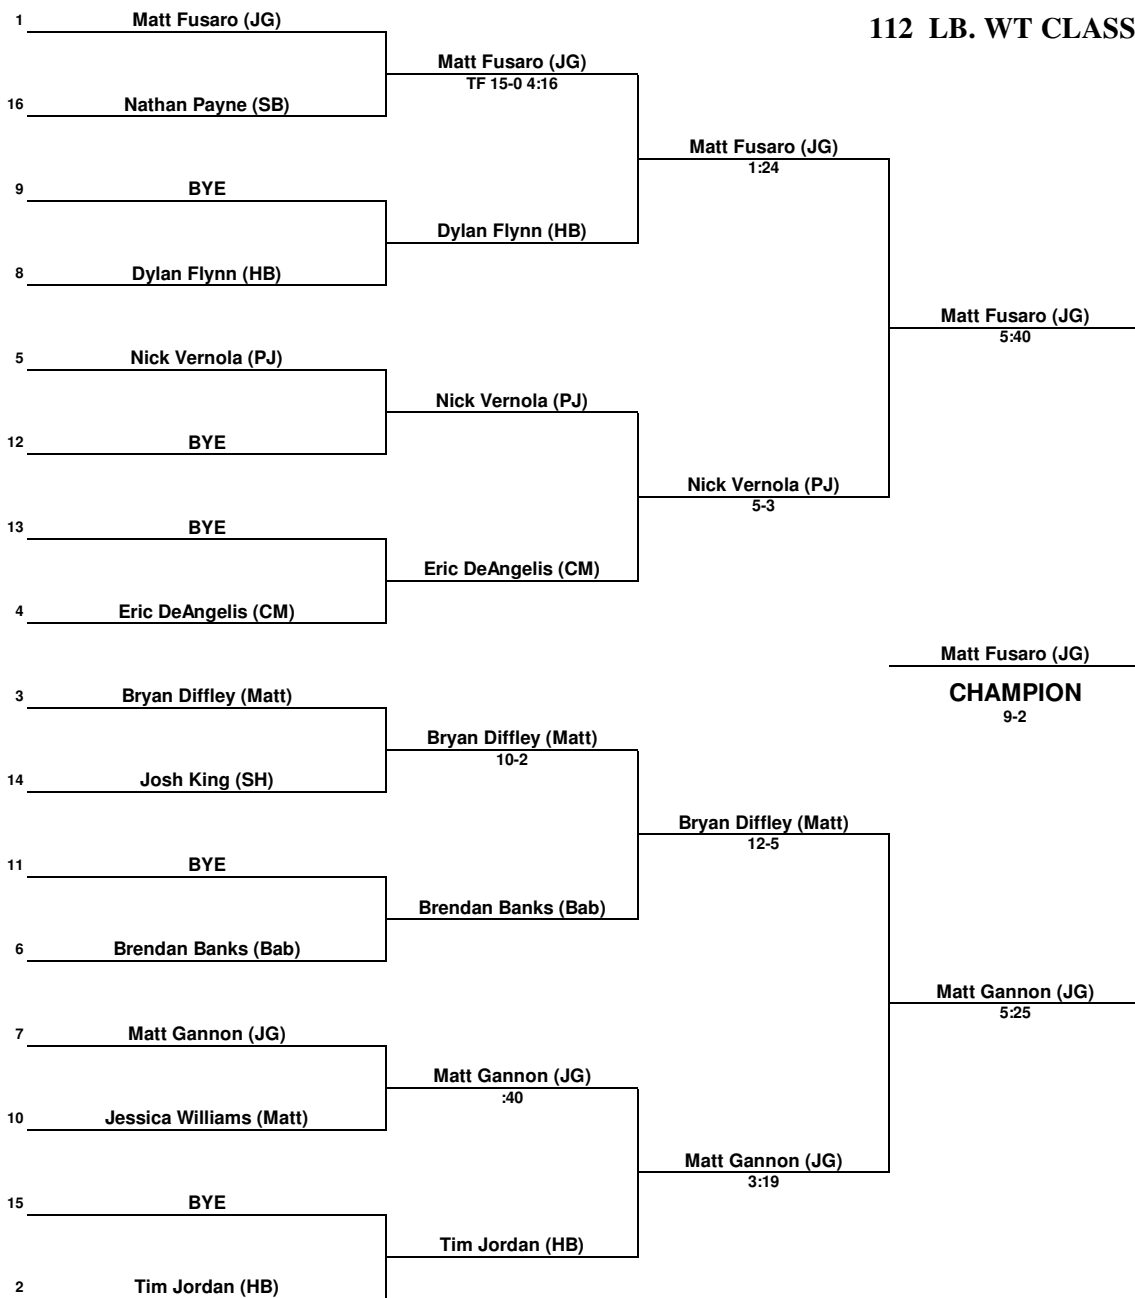

2007 SECTION XI DIVISION II CHAMPIONSHIPS

96 LB. WT CLASS

2007 SECTION XI DIVISION II CHAMPIONSHIPS

103 LB. WT CLASS

2007 SECTION XI DIVISION II CHAMPIONSHIPS

112 LB. WT CLASS

2007 SECTION XI DIVISION II CHAMPIONSHIPS