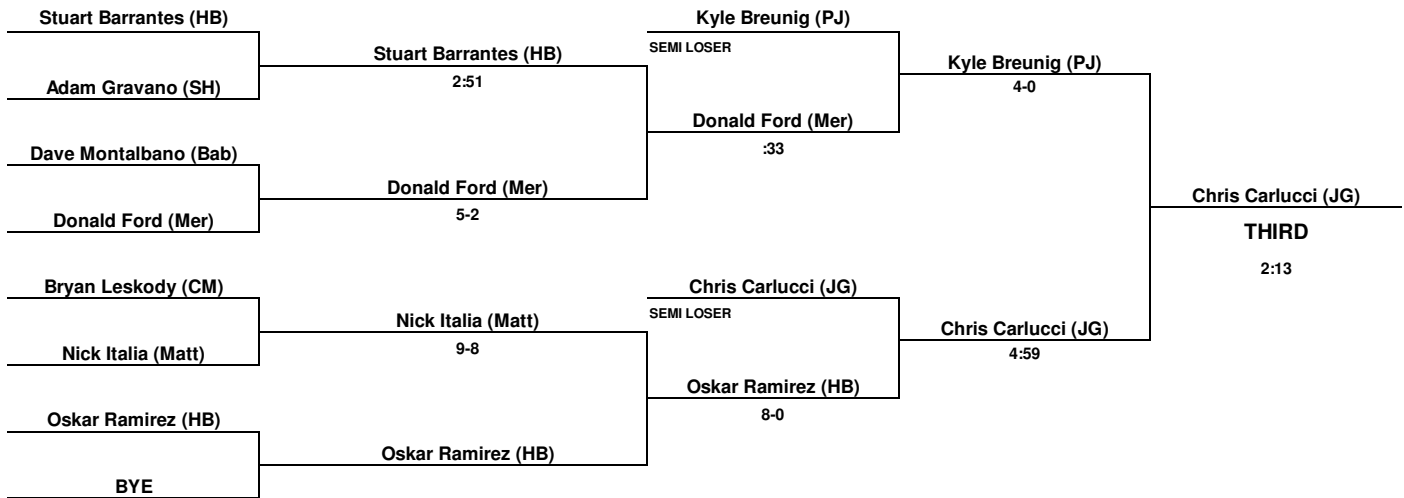

2007 SECTION XI DIVISION II CHAMPIONSHIPS

96 LB. WT CLASS

2007 SECTION XI DIVISION II CHAMPIONSHIPS

103 LB. WT CLASS

2007 SECTION XI DIVISION II CHAMPIONSHIPS

112 LB. WT CLASS

2007 SECTION XI DIVISION II CHAMPIONSHIPS

119 LB. WT CLASS

2007 SECTION XI DIVISION II CHAMPIONSHIPS

125 LB. WT CLASS

2007 SECTION XI DIVISION II CHAMPIONSHIPS

130 LB. WT CLASS

2007 SECTION XI DIVISION II CHAMPIONSHIPS

135 LB. WT CLASS

2007 SECTION XI DIVISION II CHAMPIONSHIPS