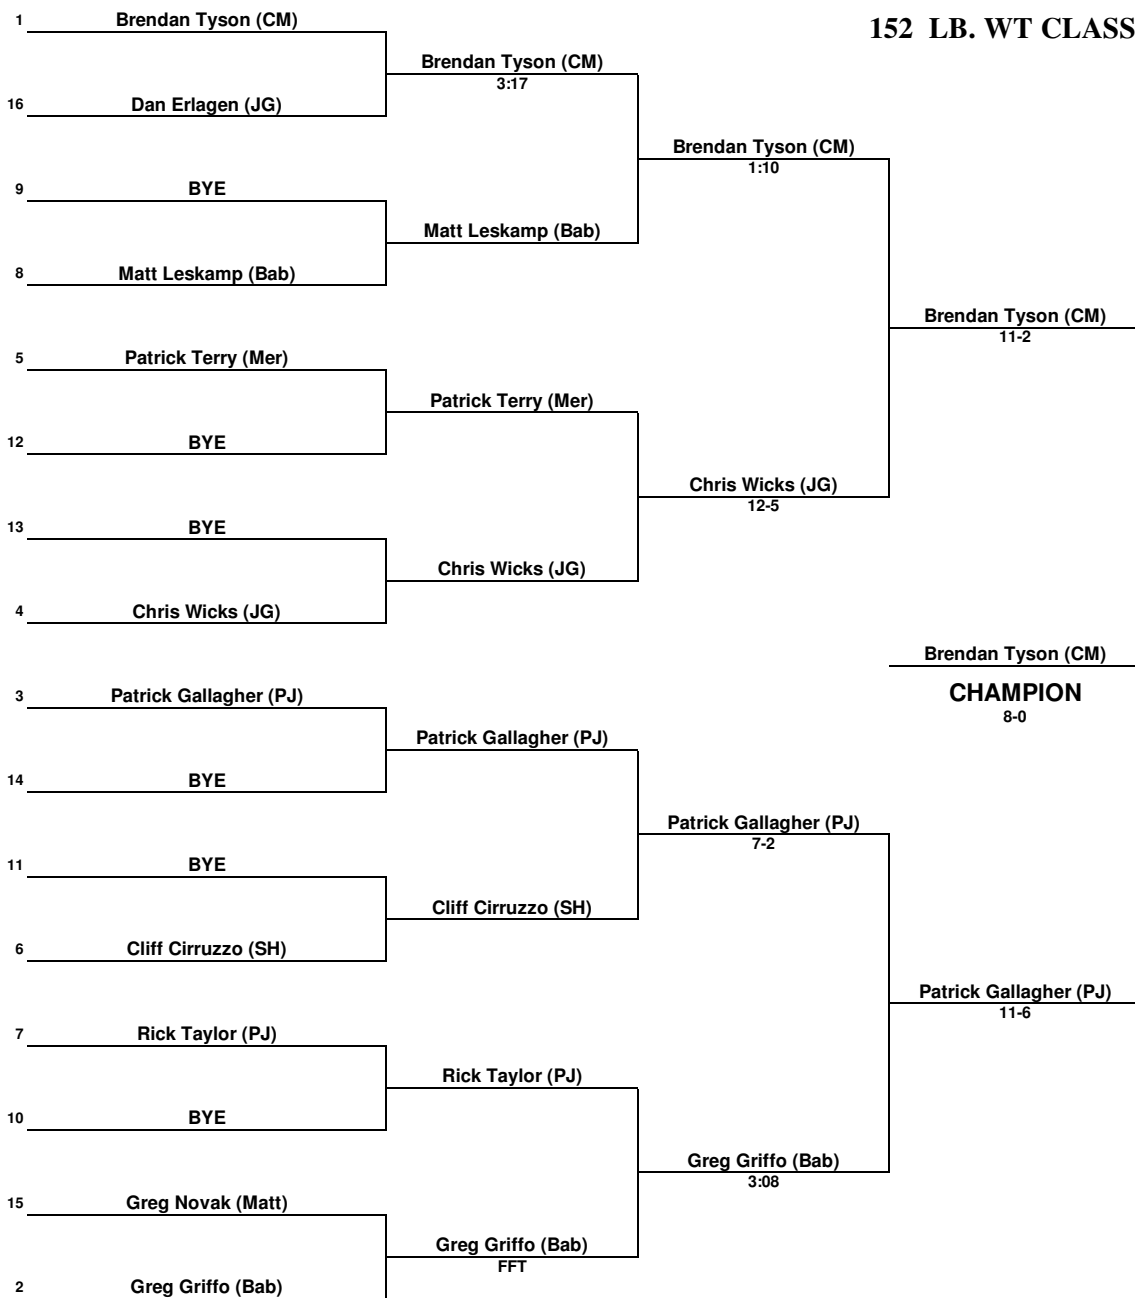

140 LB. WT CLASS

2007 SECTION XI DIVISION II CHAMPIONSHIPS

145 LB. WT CLASS

2007 SECTION XI DIVISION II CHAMPIONSHIPS

152 LB. WT CLASS

2007 SECTION XI DIVISION II CHAMPIONSHIPS

160 LB. WT CLASS

2007 SECTION XI DIVISION II CHAMPIONSHIPS