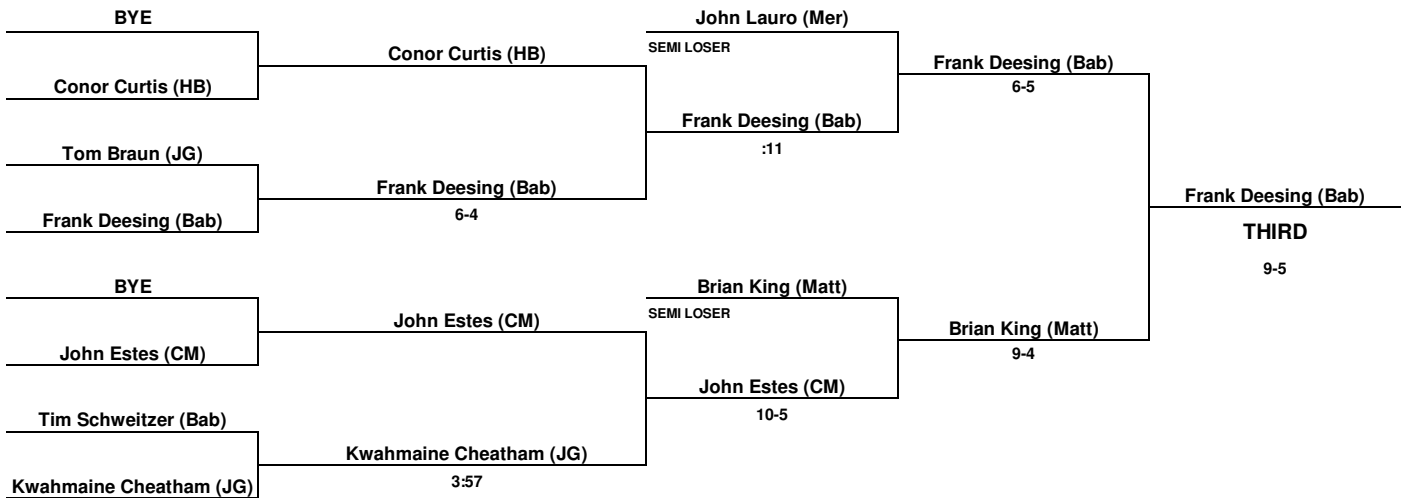

2007 SECTION XI DIVISION II CHAMPIONSHIPS

189 LB. WT CLASS