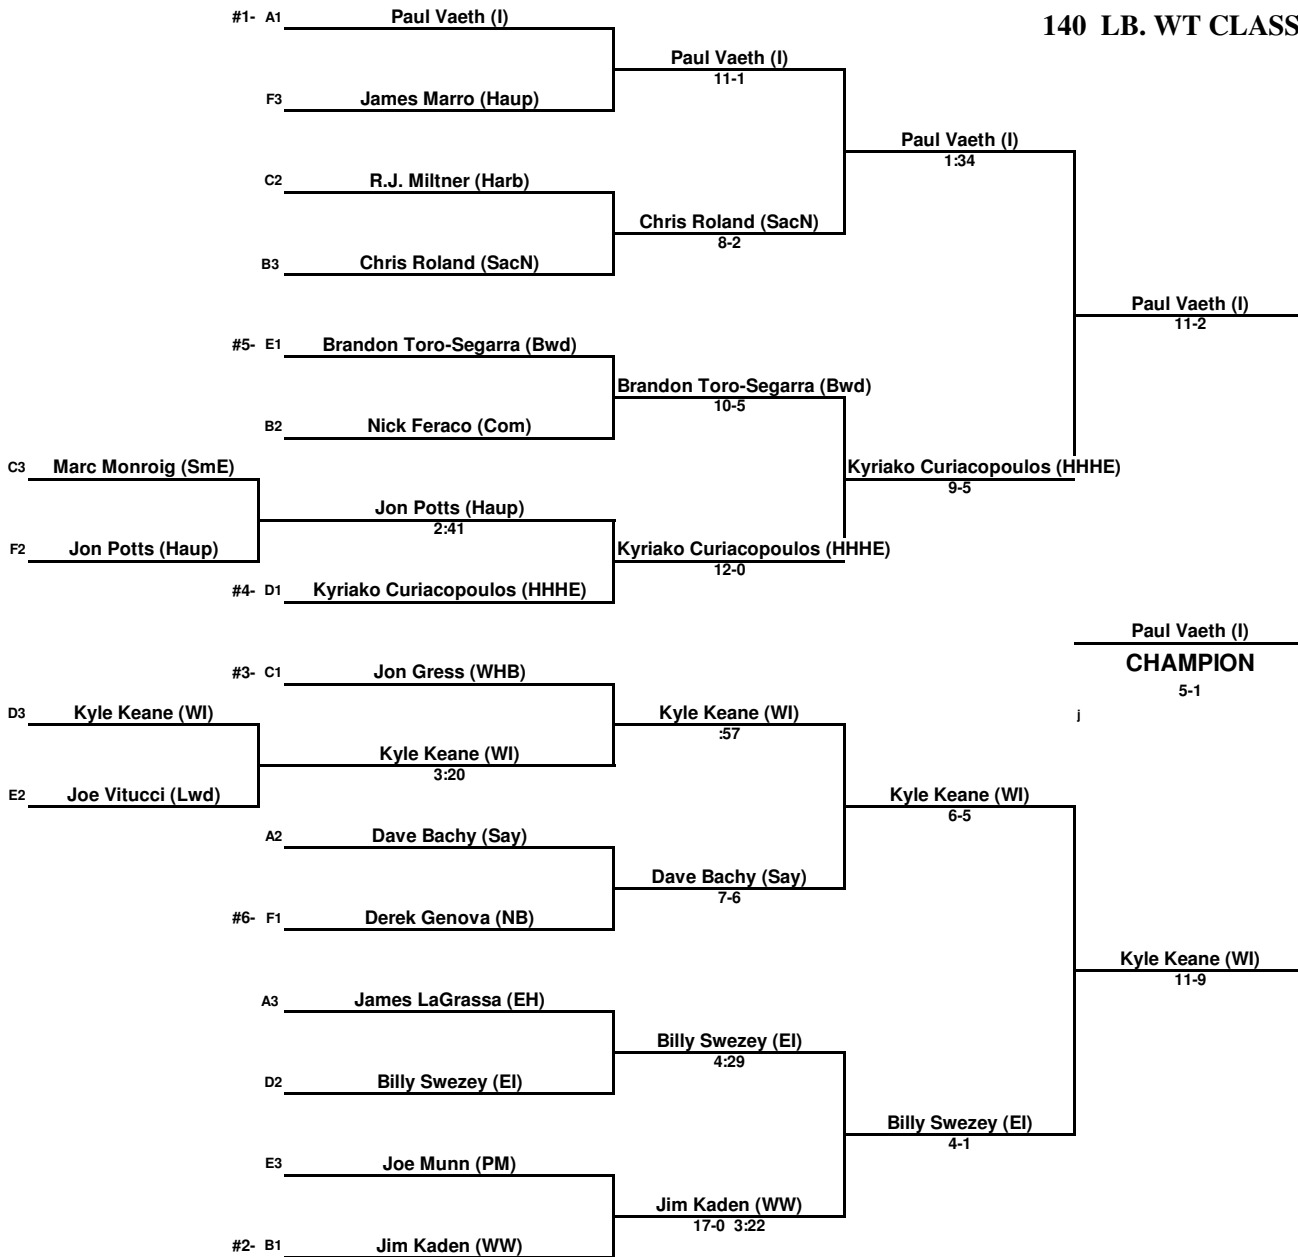

2006 SECTION XI DIVISION I CHAMPIONSHIPS

140 LB. WT CLASS