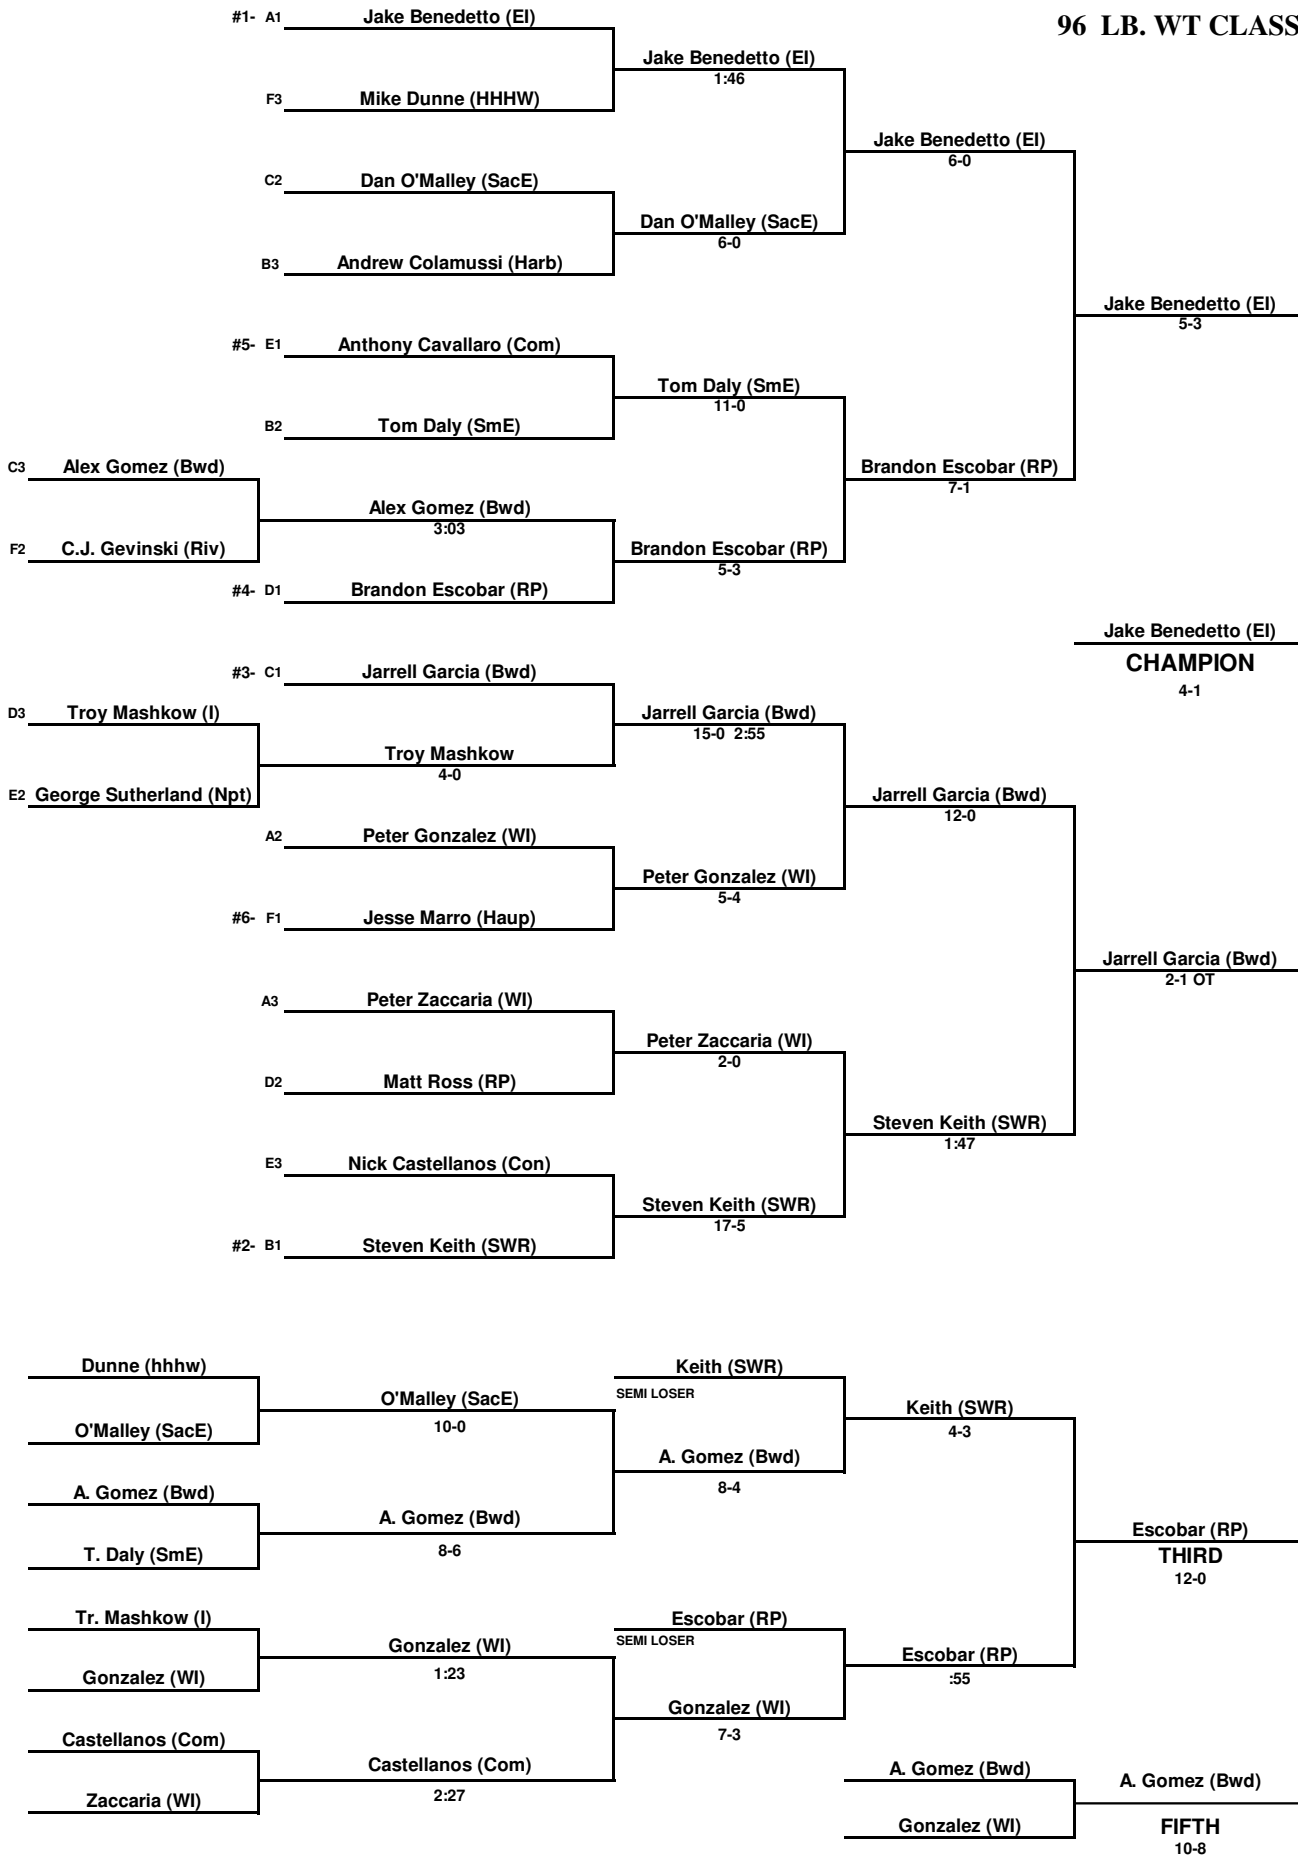

2006 SECTION XI DIVISION I CHAMPIONSHIPS

96 LB. WT CLASS

2006 SECTION XI DIVISION I CHAMPIONSHIPS

103 LB. WT CLASS

2006 SECTION XI DIVISION I CHAMPIONSHIPS

112 LB. WT CLASS

2006 SECTION XI DIVISION I CHAMPIONSHIPS