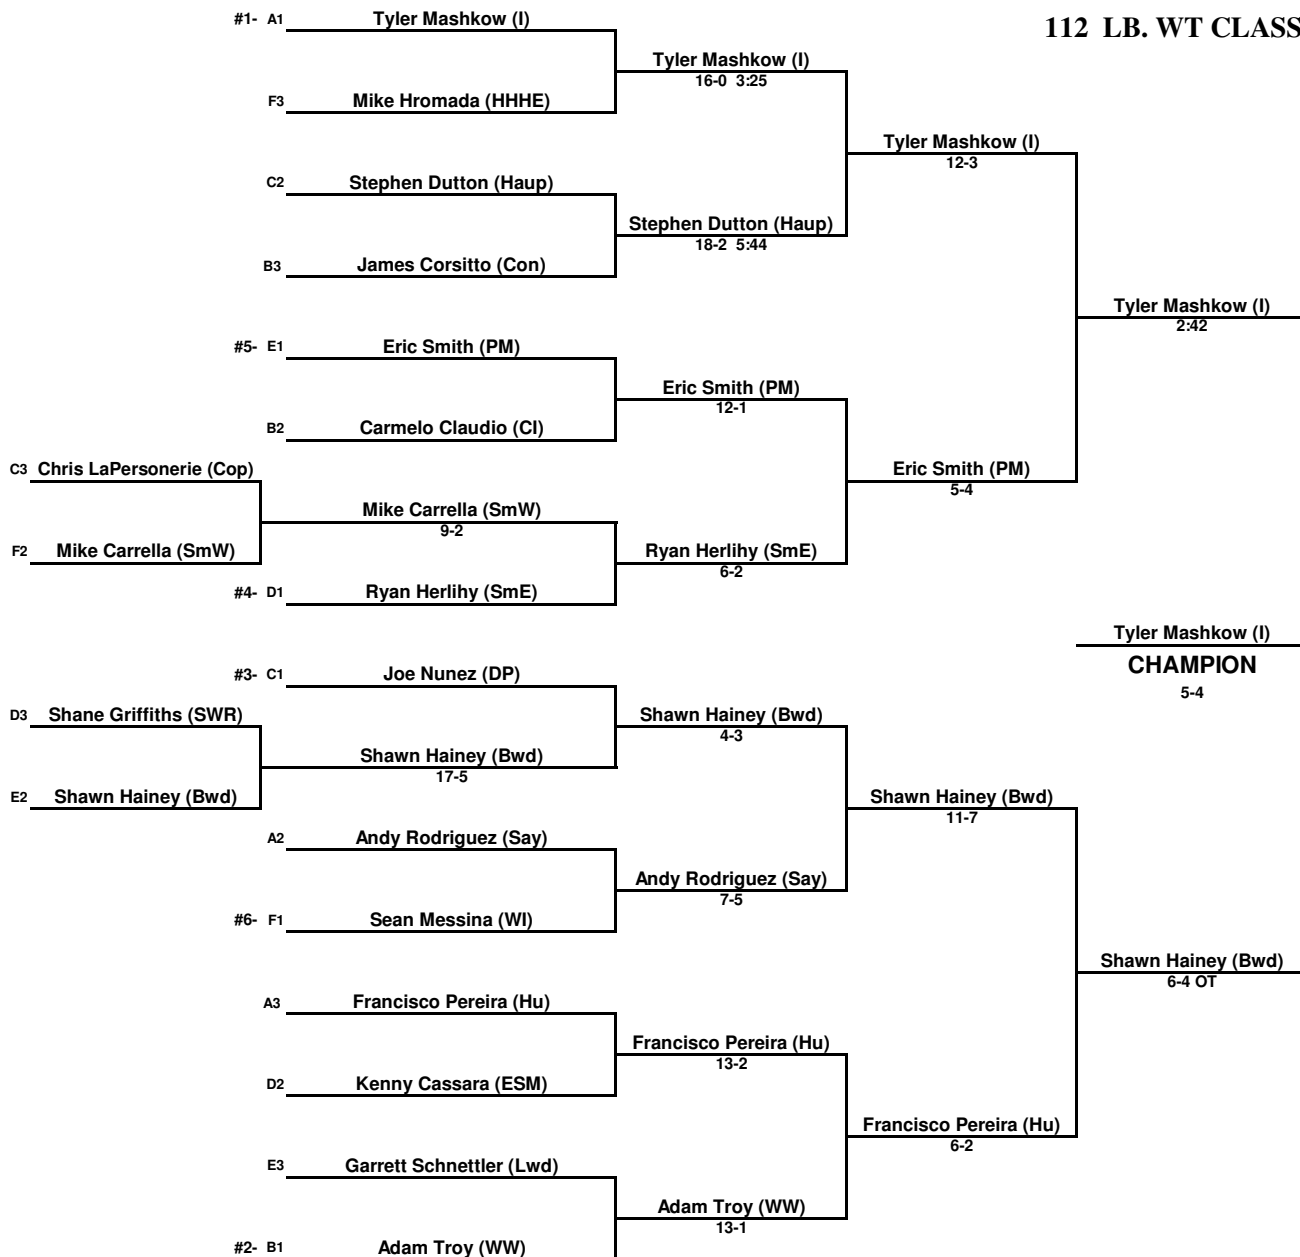

2006 SECTION XI DIVISION I CHAMPIONSHIPS

96 LB. WT CLASS

2006 SECTION XI DIVISION I CHAMPIONSHIPS

103 LB. WT CLASS

2006 SECTION XI DIVISION I CHAMPIONSHIPS

112 LB. WT CLASS

2006 SECTION XI DIVISION I CHAMPIONSHIPS