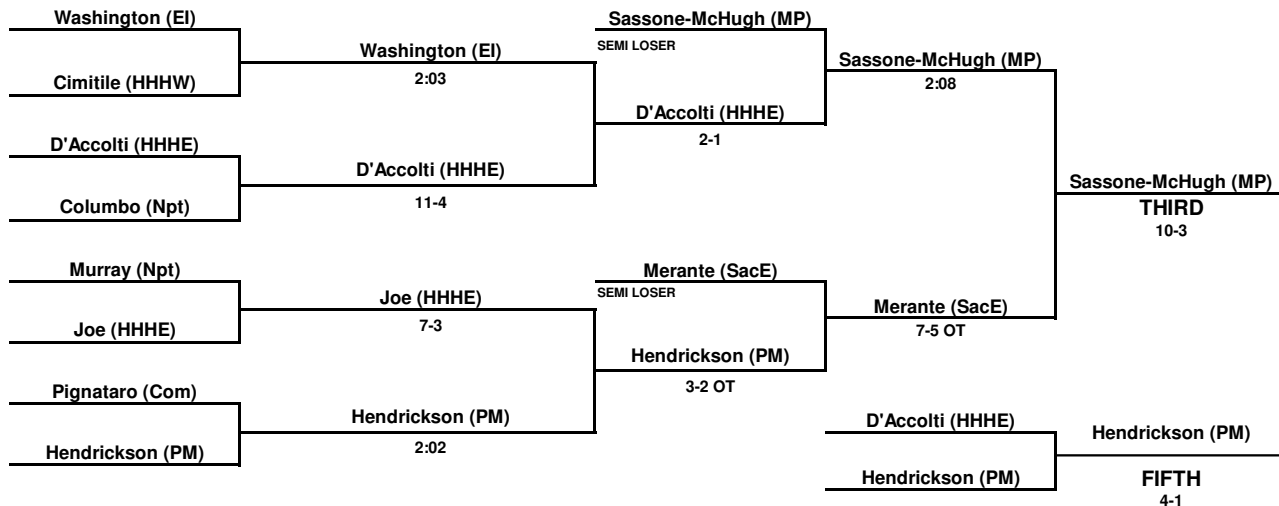

140 LB. WT CLASS

2006 SECTION XI DIVISION I CHAMPIONSHIPS

145 LB. WT CLASS

2006 SECTION XI DIVISION I CHAMPIONSHIPS

152 LB. WT CLASS

2006 SECTION XI DIVISION I CHAMPIONSHIPS

160 LB. WT CLASS

2006 SECTION XI DIVISION I CHAMPIONSHIPS