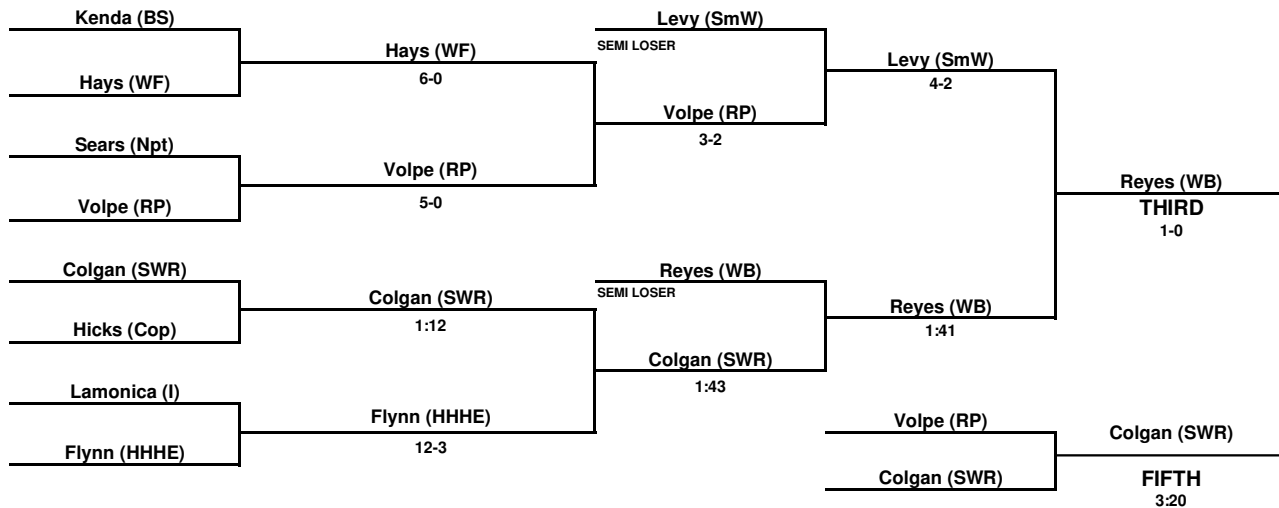

2006 SECTION XI DIVISION I CHAMPIONSHIPS

96 LB. WT CLASS

2006 SECTION XI DIVISION I CHAMPIONSHIPS

103 LB. WT CLASS

2006 SECTION XI DIVISION I CHAMPIONSHIPS

112 LB. WT CLASS

2006 SECTION XI DIVISION I CHAMPIONSHIPS

119 LB. WT CLASS

2006 SECTION XI DIVISION I CHAMPIONSHIPS

125 LB. WT CLASS

2006 SECTION XI DIVISION I CHAMPIONSHIPS

130 LB. WT CLASS

2006 SECTION XI DIVISION I CHAMPIONSHIPS

135 LB. WT CLASS

2006 SECTION XI DIVISION I CHAMPIONSHIPS