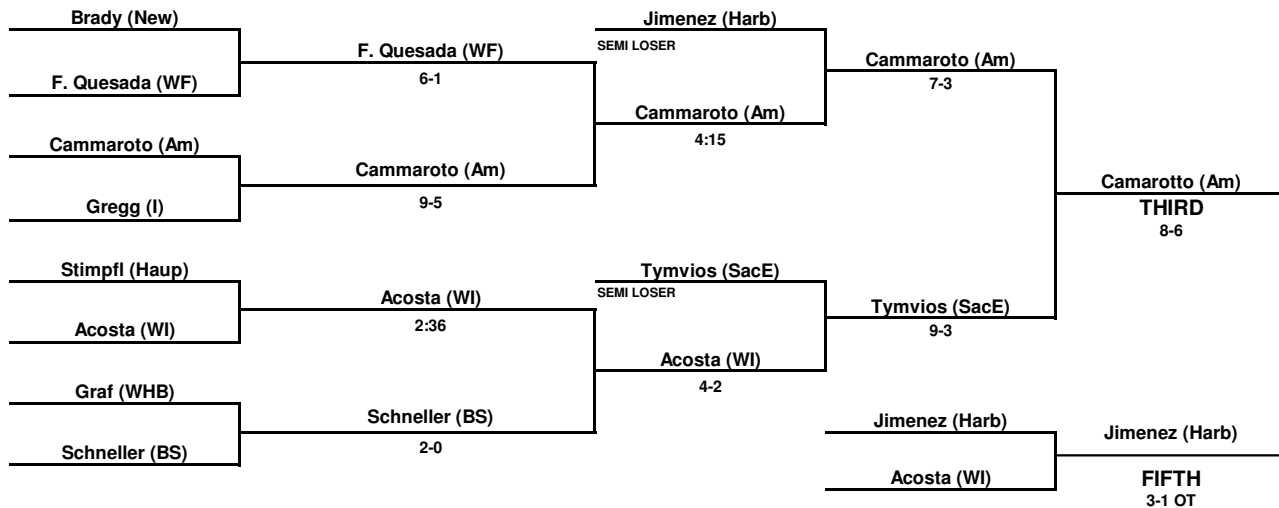

2006 SECTION XI DIVISION I CHAMPIONSHIPS

96 LB. WT CLASS

2006 SECTION XI DIVISION I CHAMPIONSHIPS

103 LB. WT CLASS

2006 SECTION XI DIVISION I CHAMPIONSHIPS

112 LB. WT CLASS

2006 SECTION XI DIVISION I CHAMPIONSHIPS

119 LB. WT CLASS

2006 SECTION XI DIVISION I CHAMPIONSHIPS

125 LB. WT CLASS

2006 SECTION XI DIVISION I CHAMPIONSHIPS

130 LB. WT CLASS

2006 SECTION XI DIVISION I CHAMPIONSHIPS

135 LB. WT CLASS

2006 SECTION XI DIVISION I CHAMPIONSHIPS

140 LB. WT CLASS

2006 SECTION XI DIVISION I CHAMPIONSHIPS

145 LB. WT CLASS

2006 SECTION XI DIVISION I CHAMPIONSHIPS

152 LB. WT CLASS

2006 SECTION XI DIVISION I CHAMPIONSHIPS

160 LB. WT CLASS

2006 SECTION XI DIVISION I CHAMPIONSHIPS