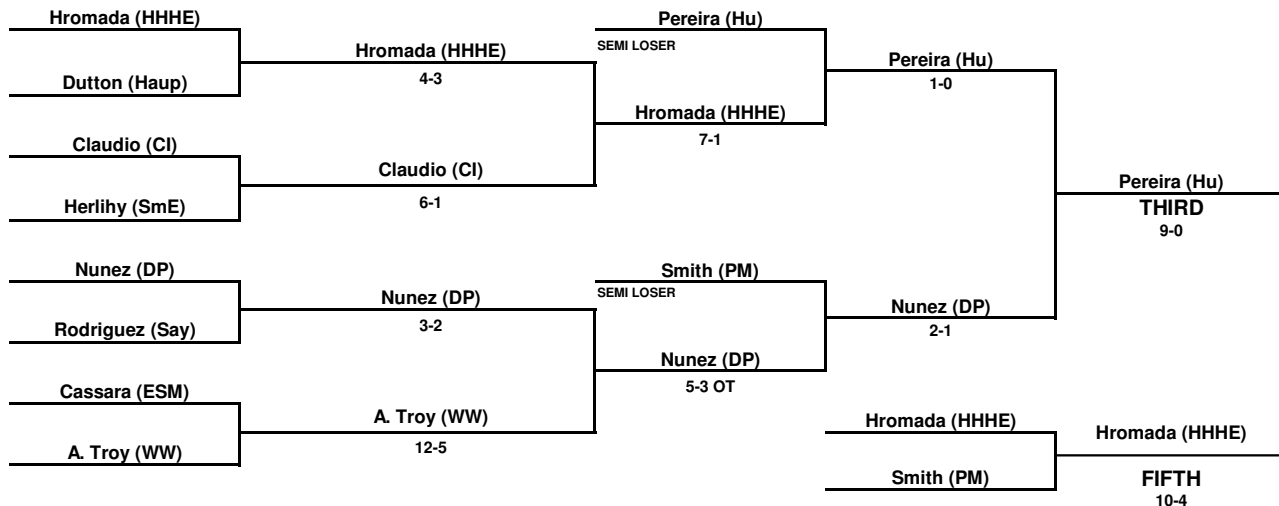

2006 SECTION XI DIVISION I CHAMPIONSHIPS

96 LB. WT CLASS

2006 SECTION XI DIVISION I CHAMPIONSHIPS

103 LB. WT CLASS

2006 SECTION XI DIVISION I CHAMPIONSHIPS

112 LB. WT CLASS

2006 SECTION XI DIVISION I CHAMPIONSHIPS

119 LB. WT CLASS

2006 SECTION XI DIVISION I CHAMPIONSHIPS

125 LB. WT CLASS

2006 SECTION XI DIVISION I CHAMPIONSHIPS

130 LB. WT CLASS

2006 SECTION XI DIVISION I CHAMPIONSHIPS

135 LB. WT CLASS

2006 SECTION XI DIVISION I CHAMPIONSHIPS