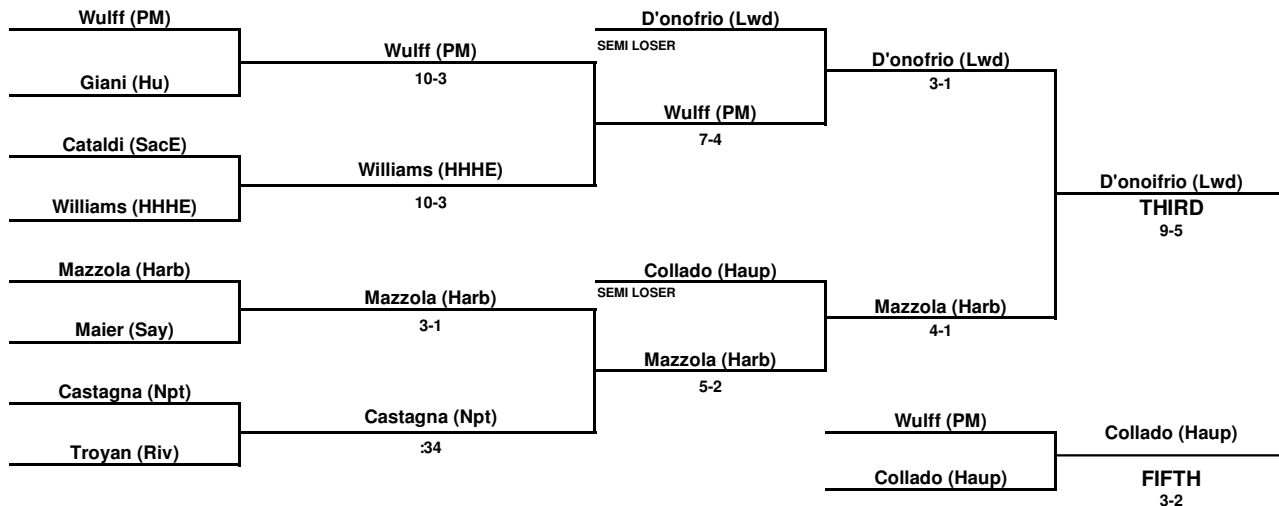

2006 SECTION XI DIVISION I CHAMPIONSHIPS

96 LB. WT CLASS

2006 SECTION XI DIVISION I CHAMPIONSHIPS

103 LB. WT CLASS

2006 SECTION XI DIVISION I CHAMPIONSHIPS

112 LB. WT CLASS

2006 SECTION XI DIVISION I CHAMPIONSHIPS

119 LB. WT CLASS

2006 SECTION XI DIVISION I CHAMPIONSHIPS

125 LB. WT CLASS

2006 SECTION XI DIVISION I CHAMPIONSHIPS

130 LB. WT CLASS

2006 SECTION XI DIVISION I CHAMPIONSHIPS

135 LB. WT CLASS

2006 SECTION XI DIVISION I CHAMPIONSHIPS