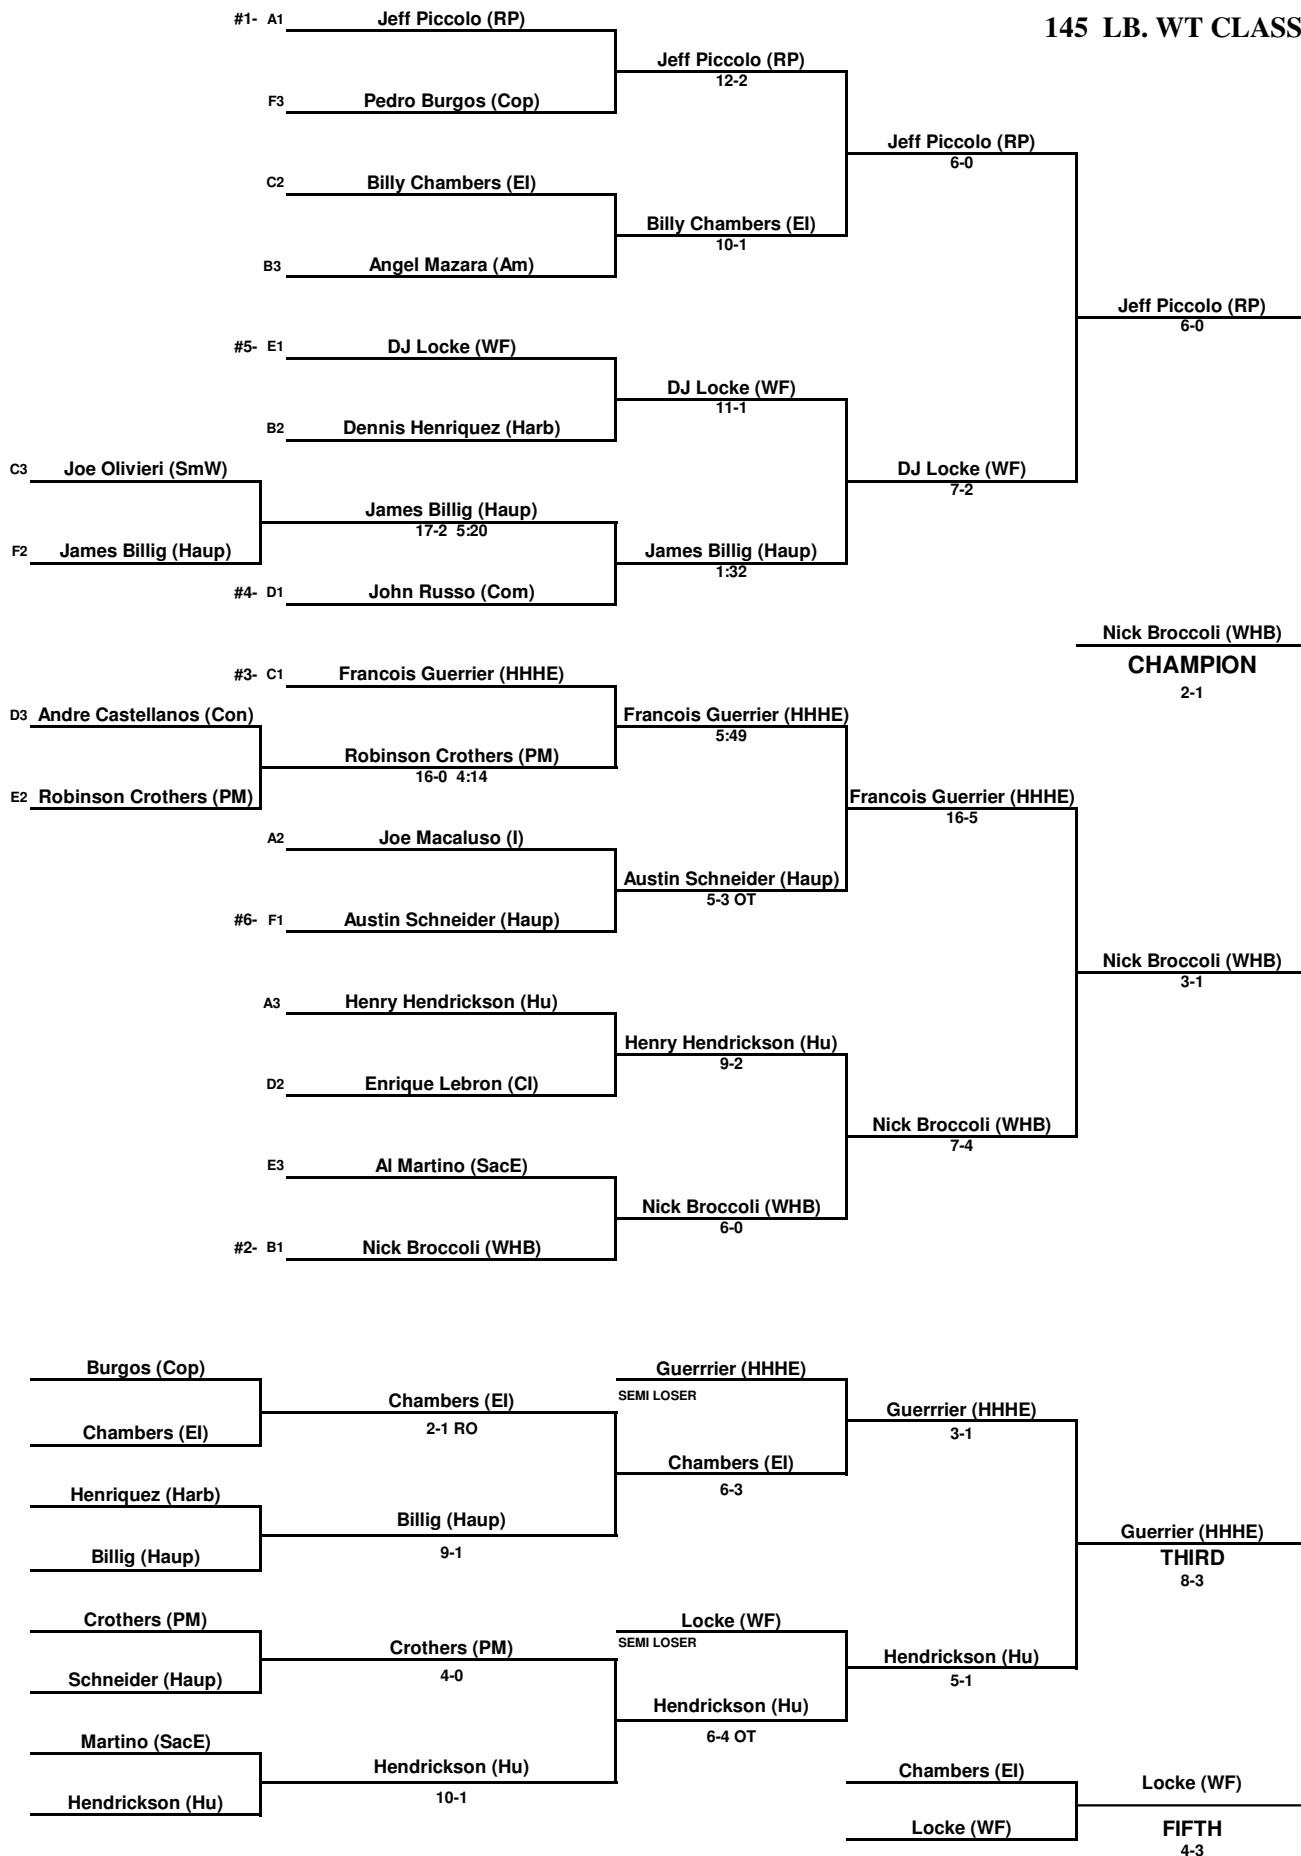

2006 SECTION XI DIVISION I CHAMPIONSHIPS

145 LB. WT CLASS