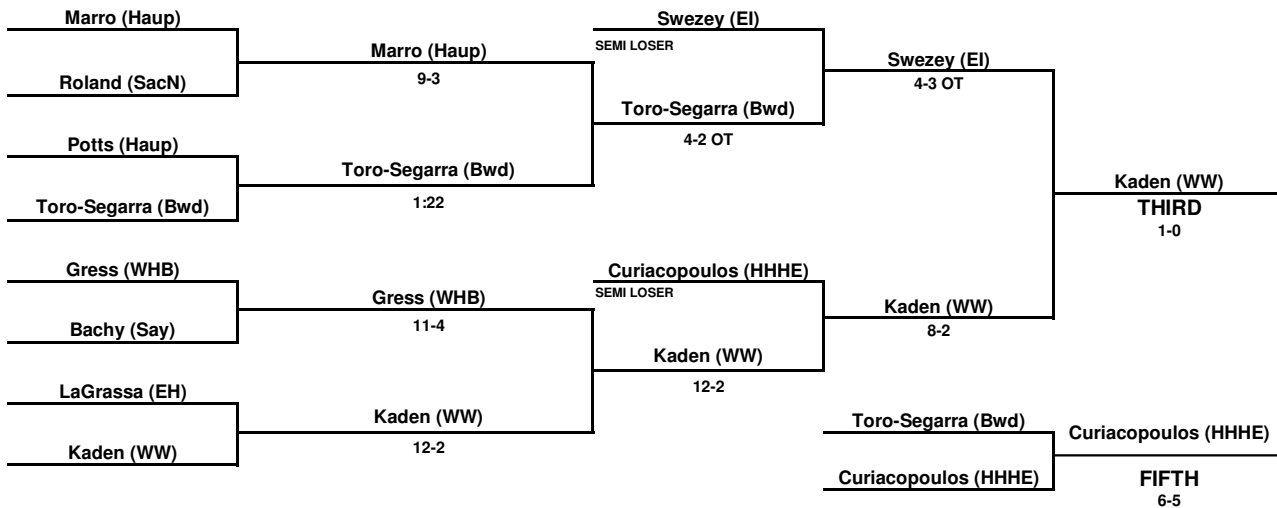

2006 SECTION XI DIVISION I CHAMPIONSHIPS

140 LB. WT CLASS