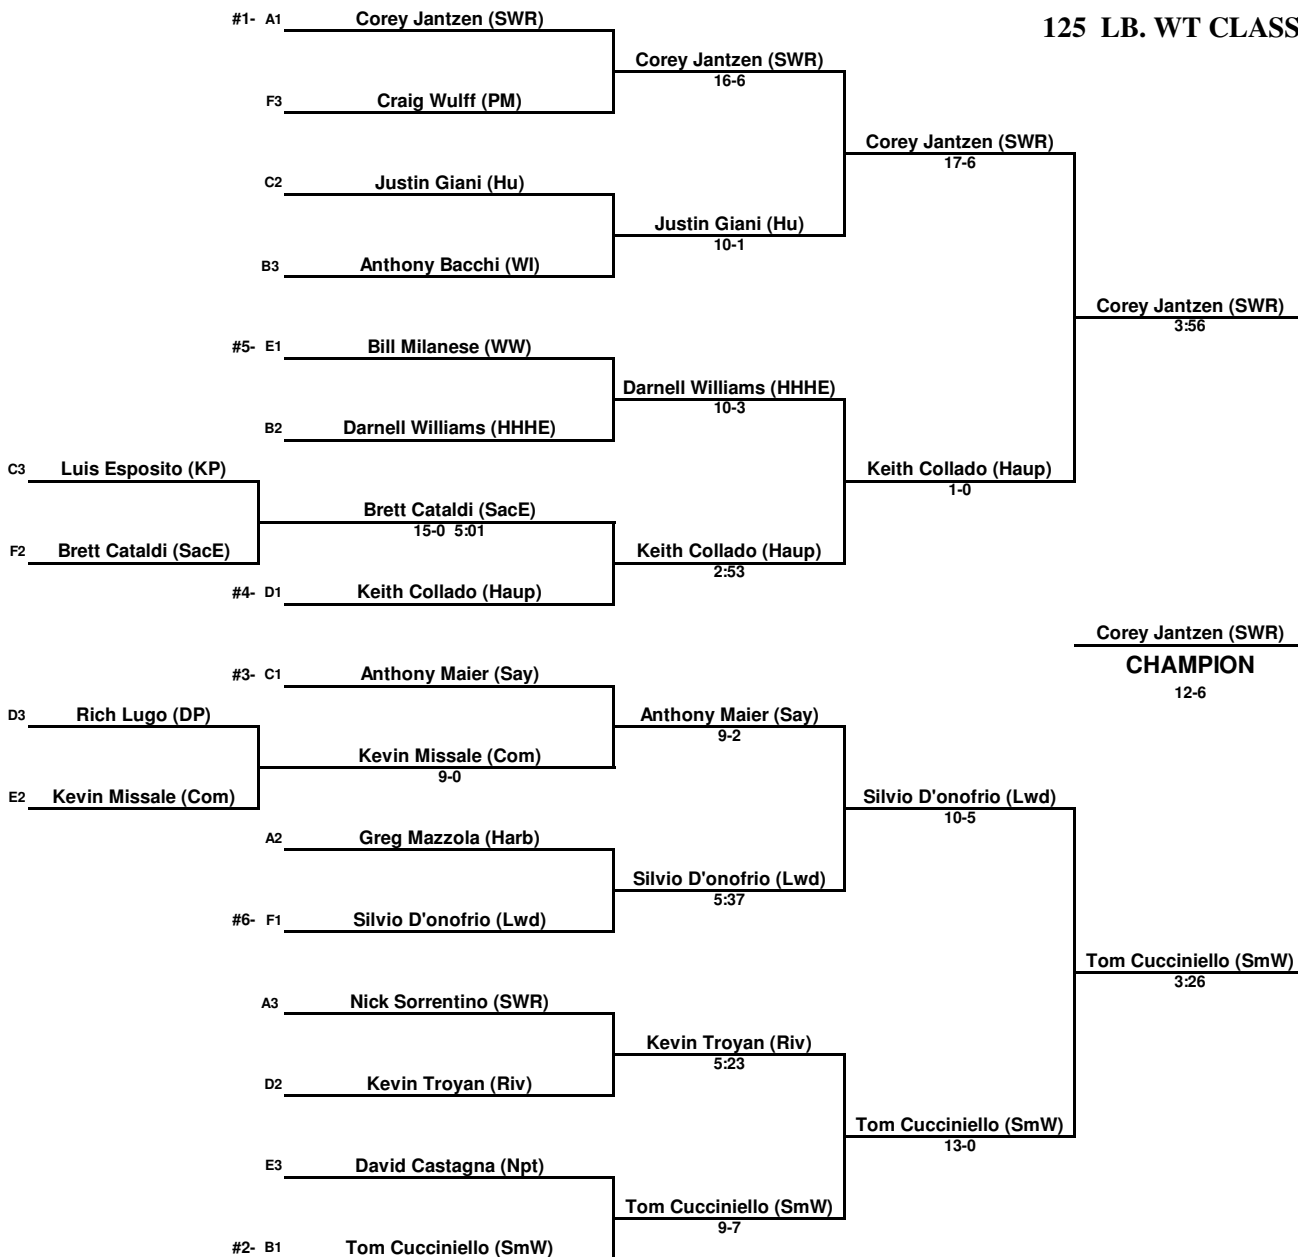

2006 SECTION XI DIVISION I CHAMPIONSHIPS

125 LB. WT CLASS