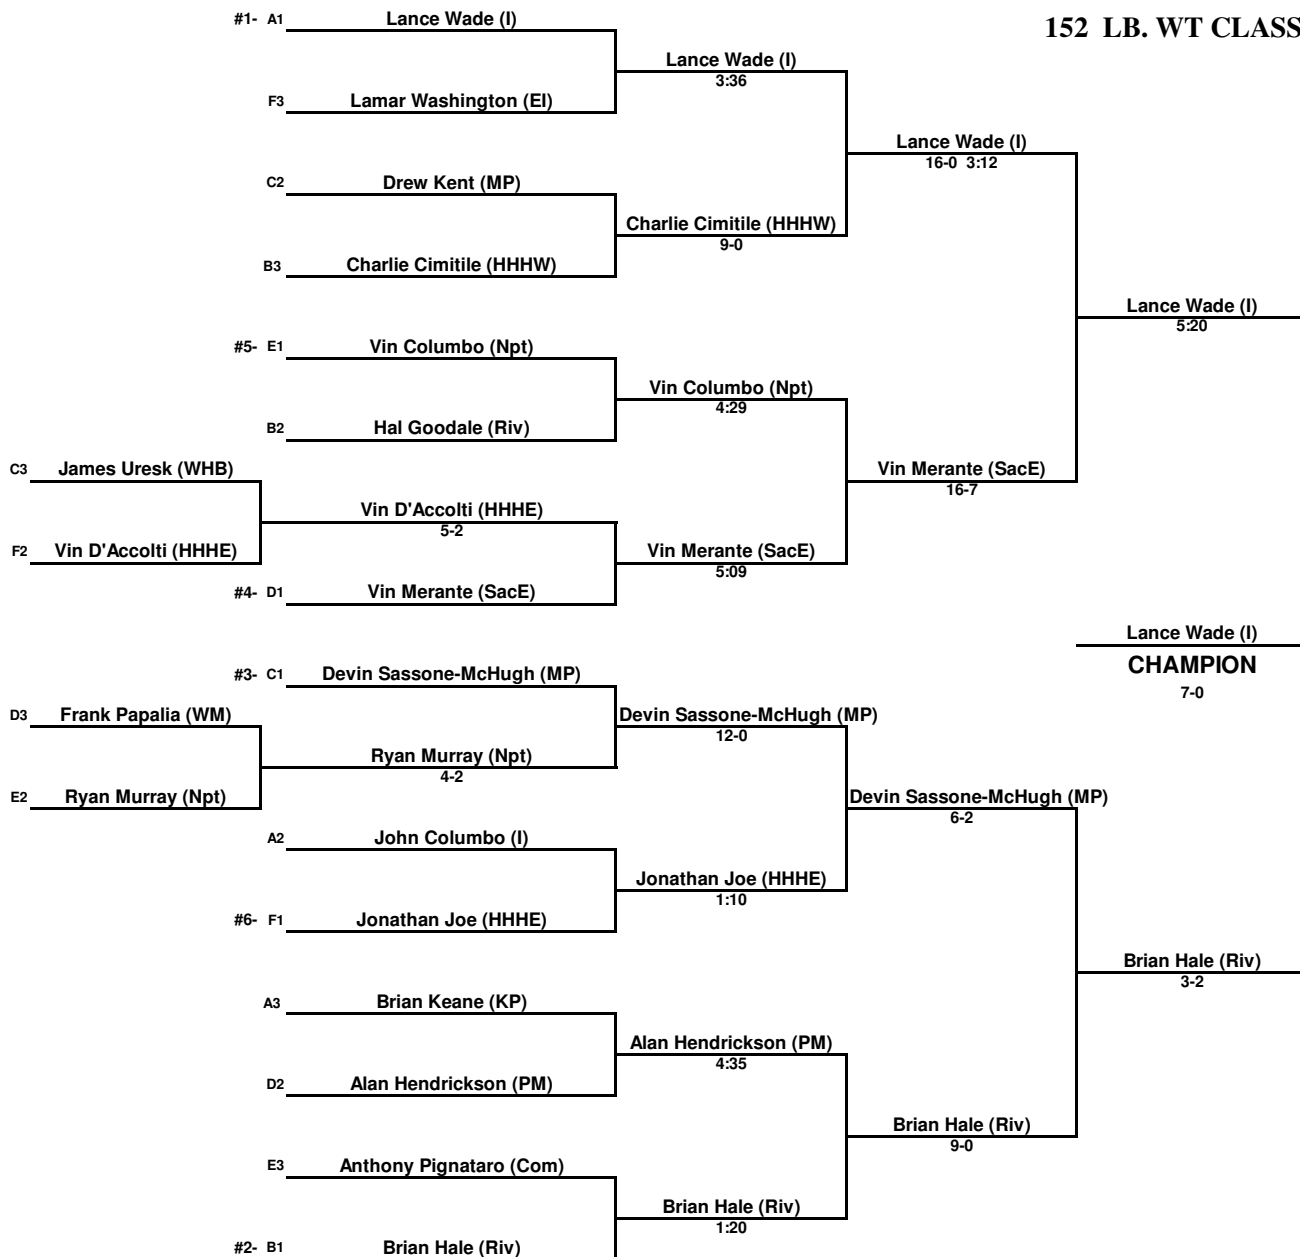

140 LB. WT CLASS

2006 SECTION XI DIVISION I CHAMPIONSHIPS

145 LB. WT CLASS

2006 SECTION XI DIVISION I CHAMPIONSHIPS

152 LB. WT CLASS

2006 SECTION XI DIVISION I CHAMPIONSHIPS

160 LB. WT CLASS

2006 SECTION XI DIVISION I CHAMPIONSHIPS