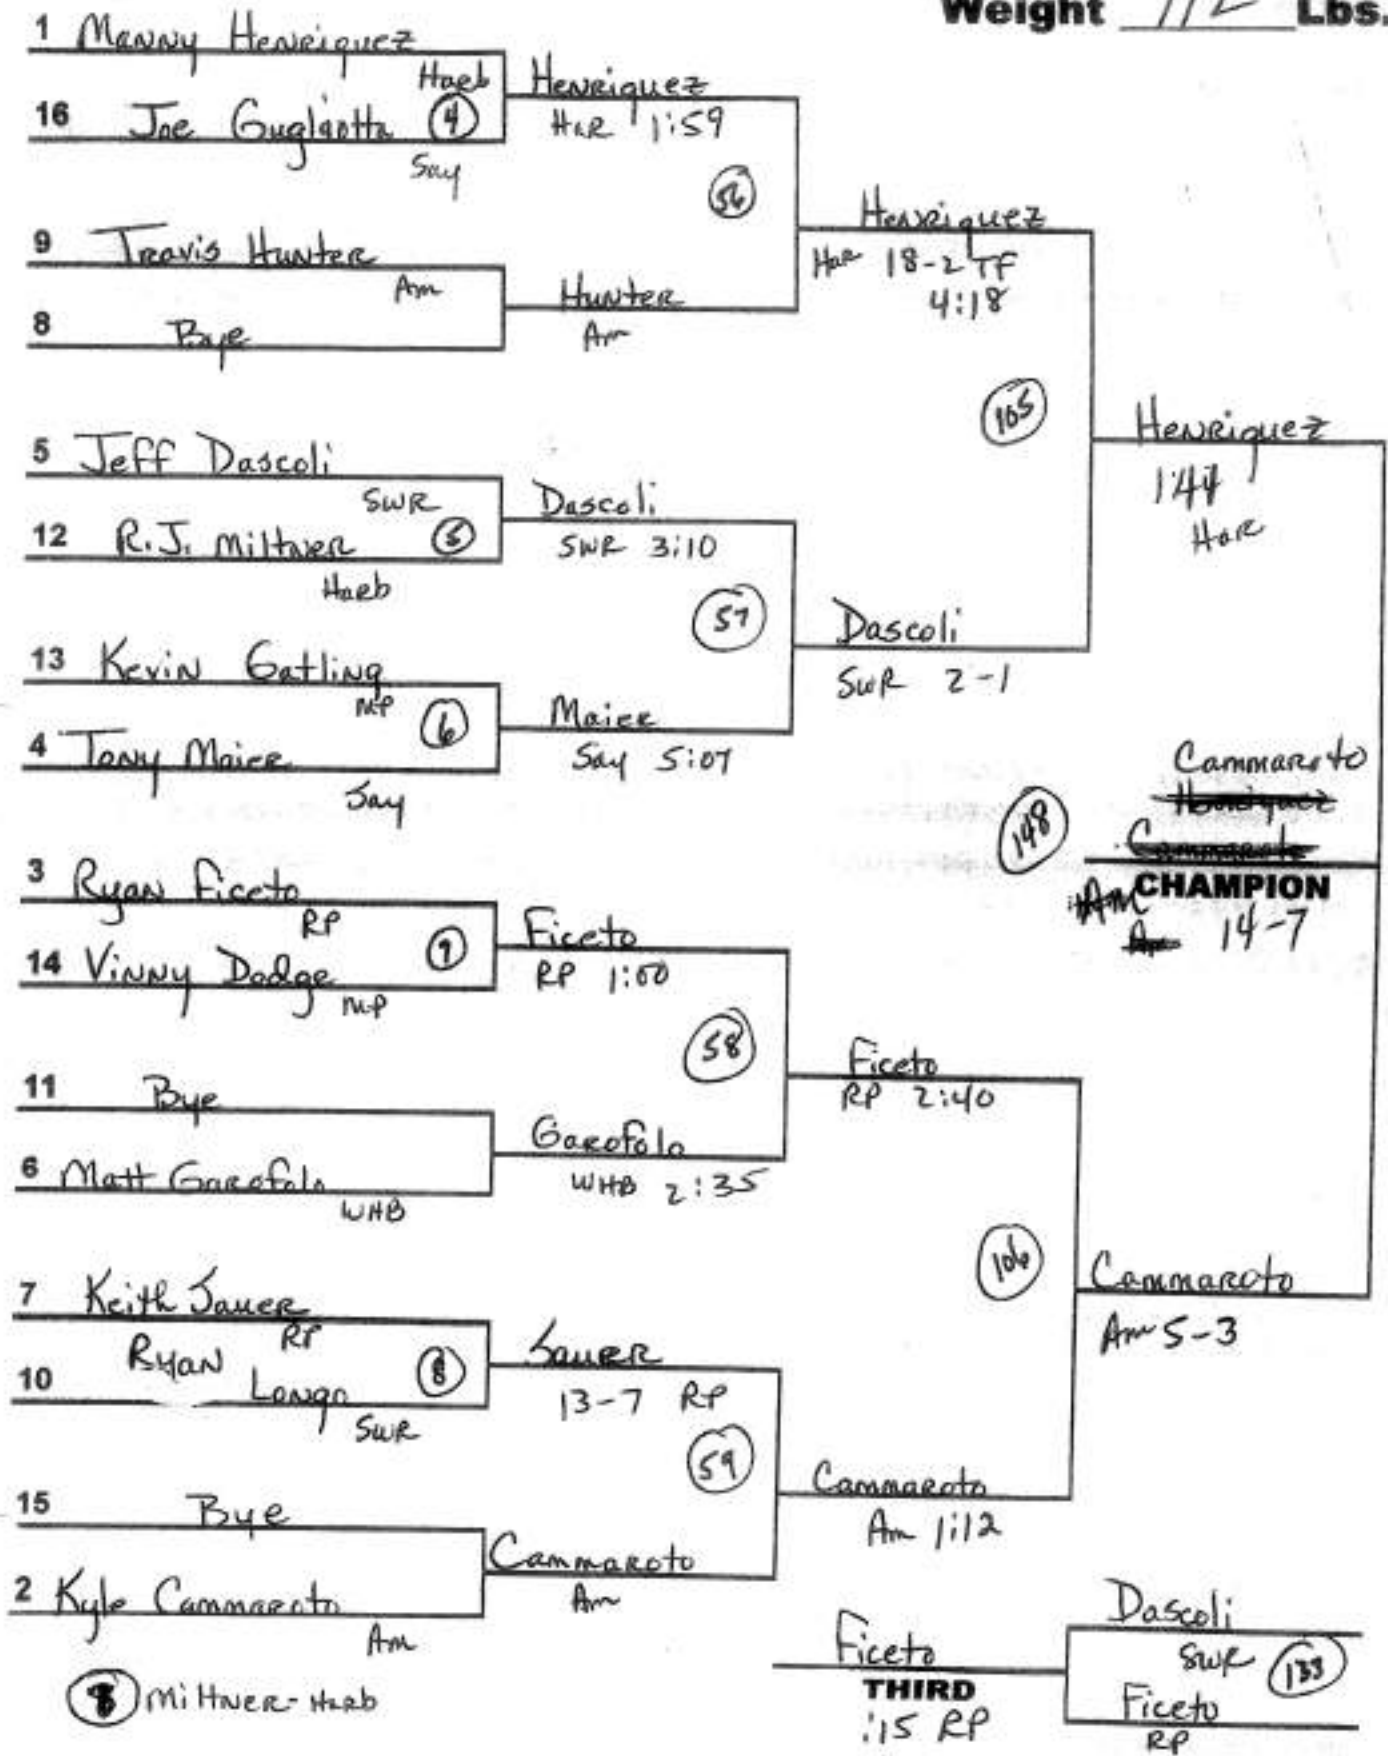

SECTION XI

2004 League Wrestling Championships

Weight 112 Lbs.