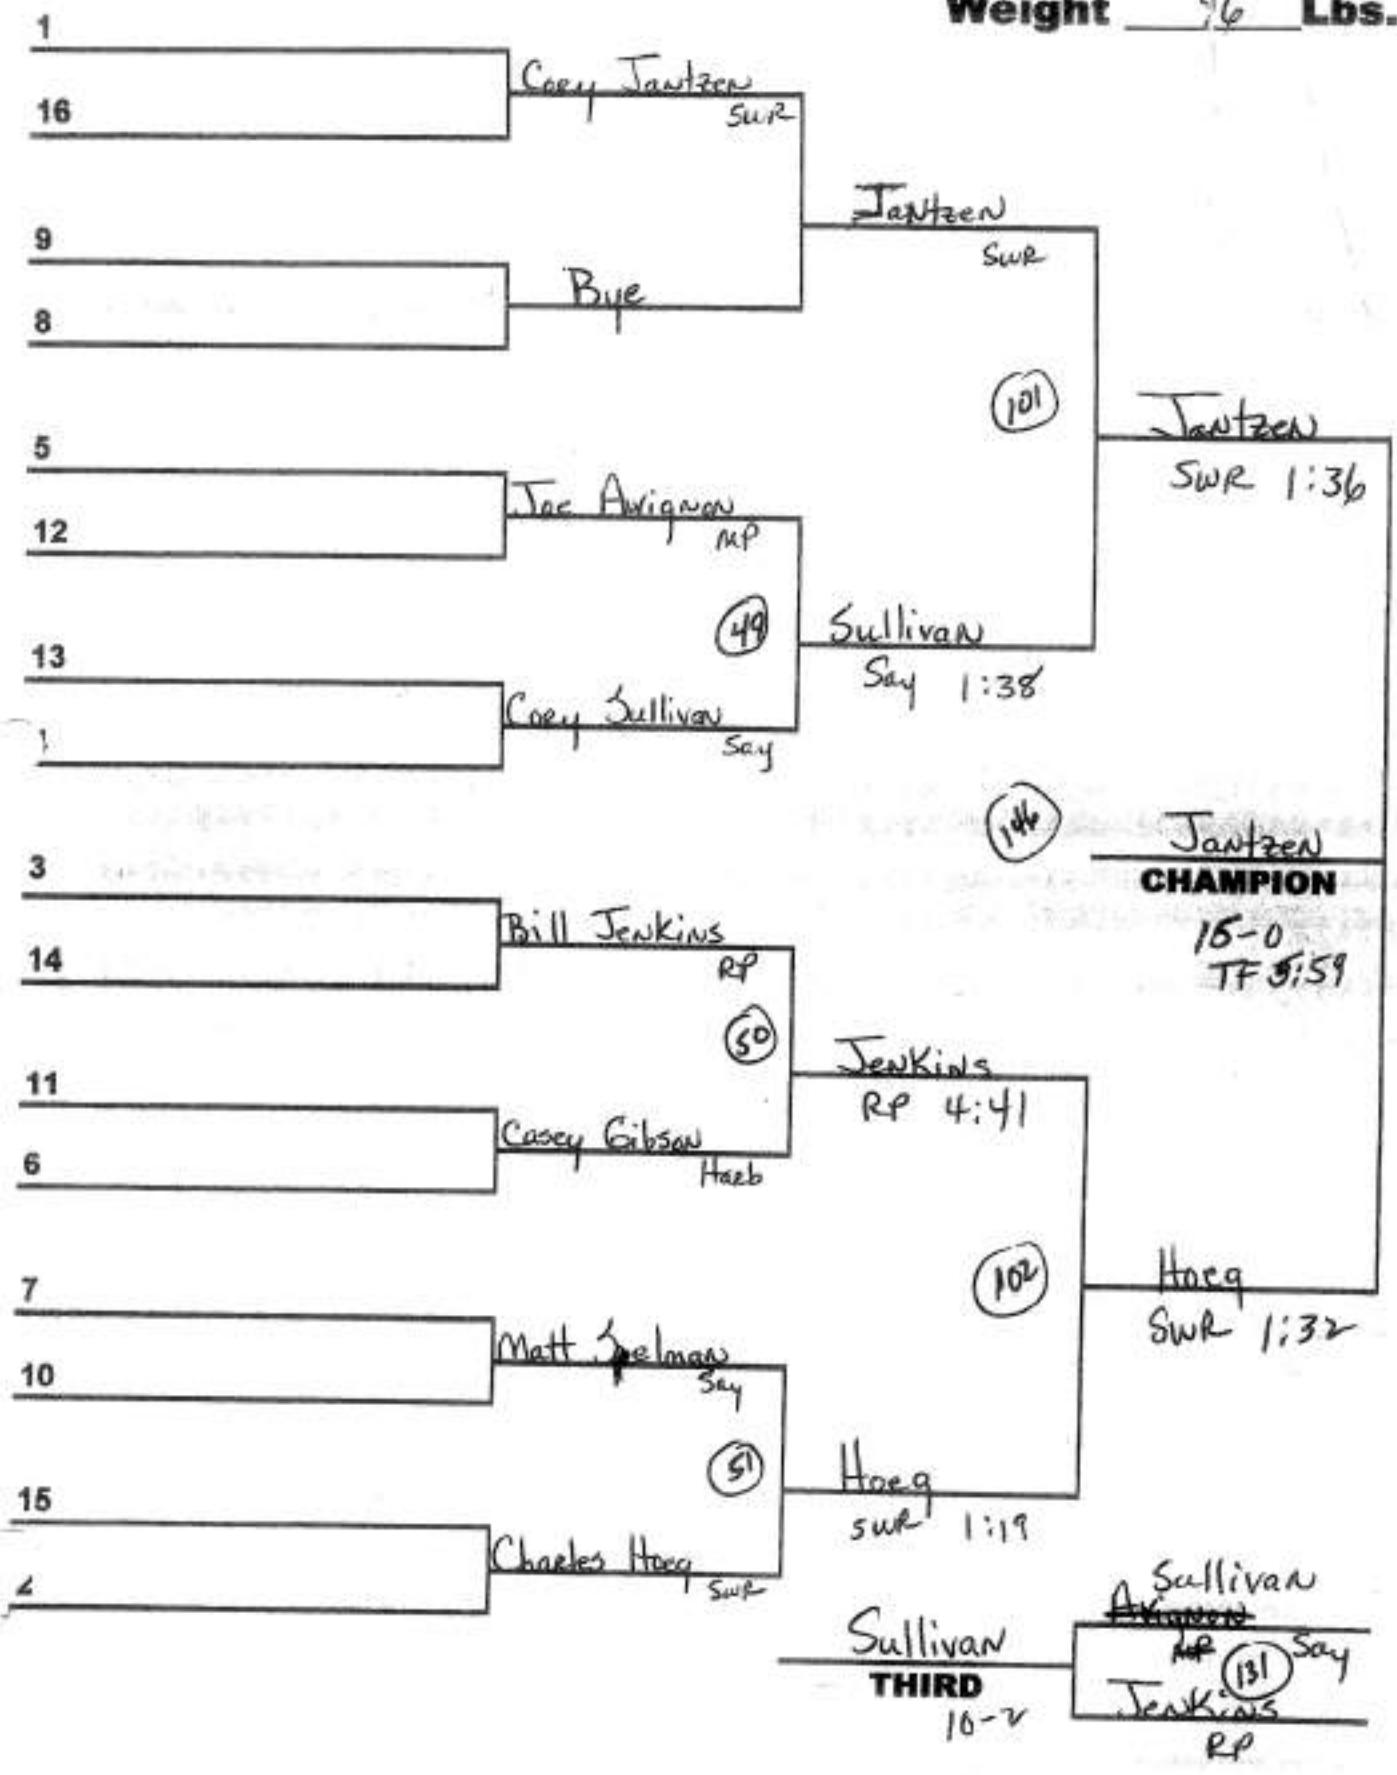

## 2004 League Wrestling Championships

Weight 96 Lbs.