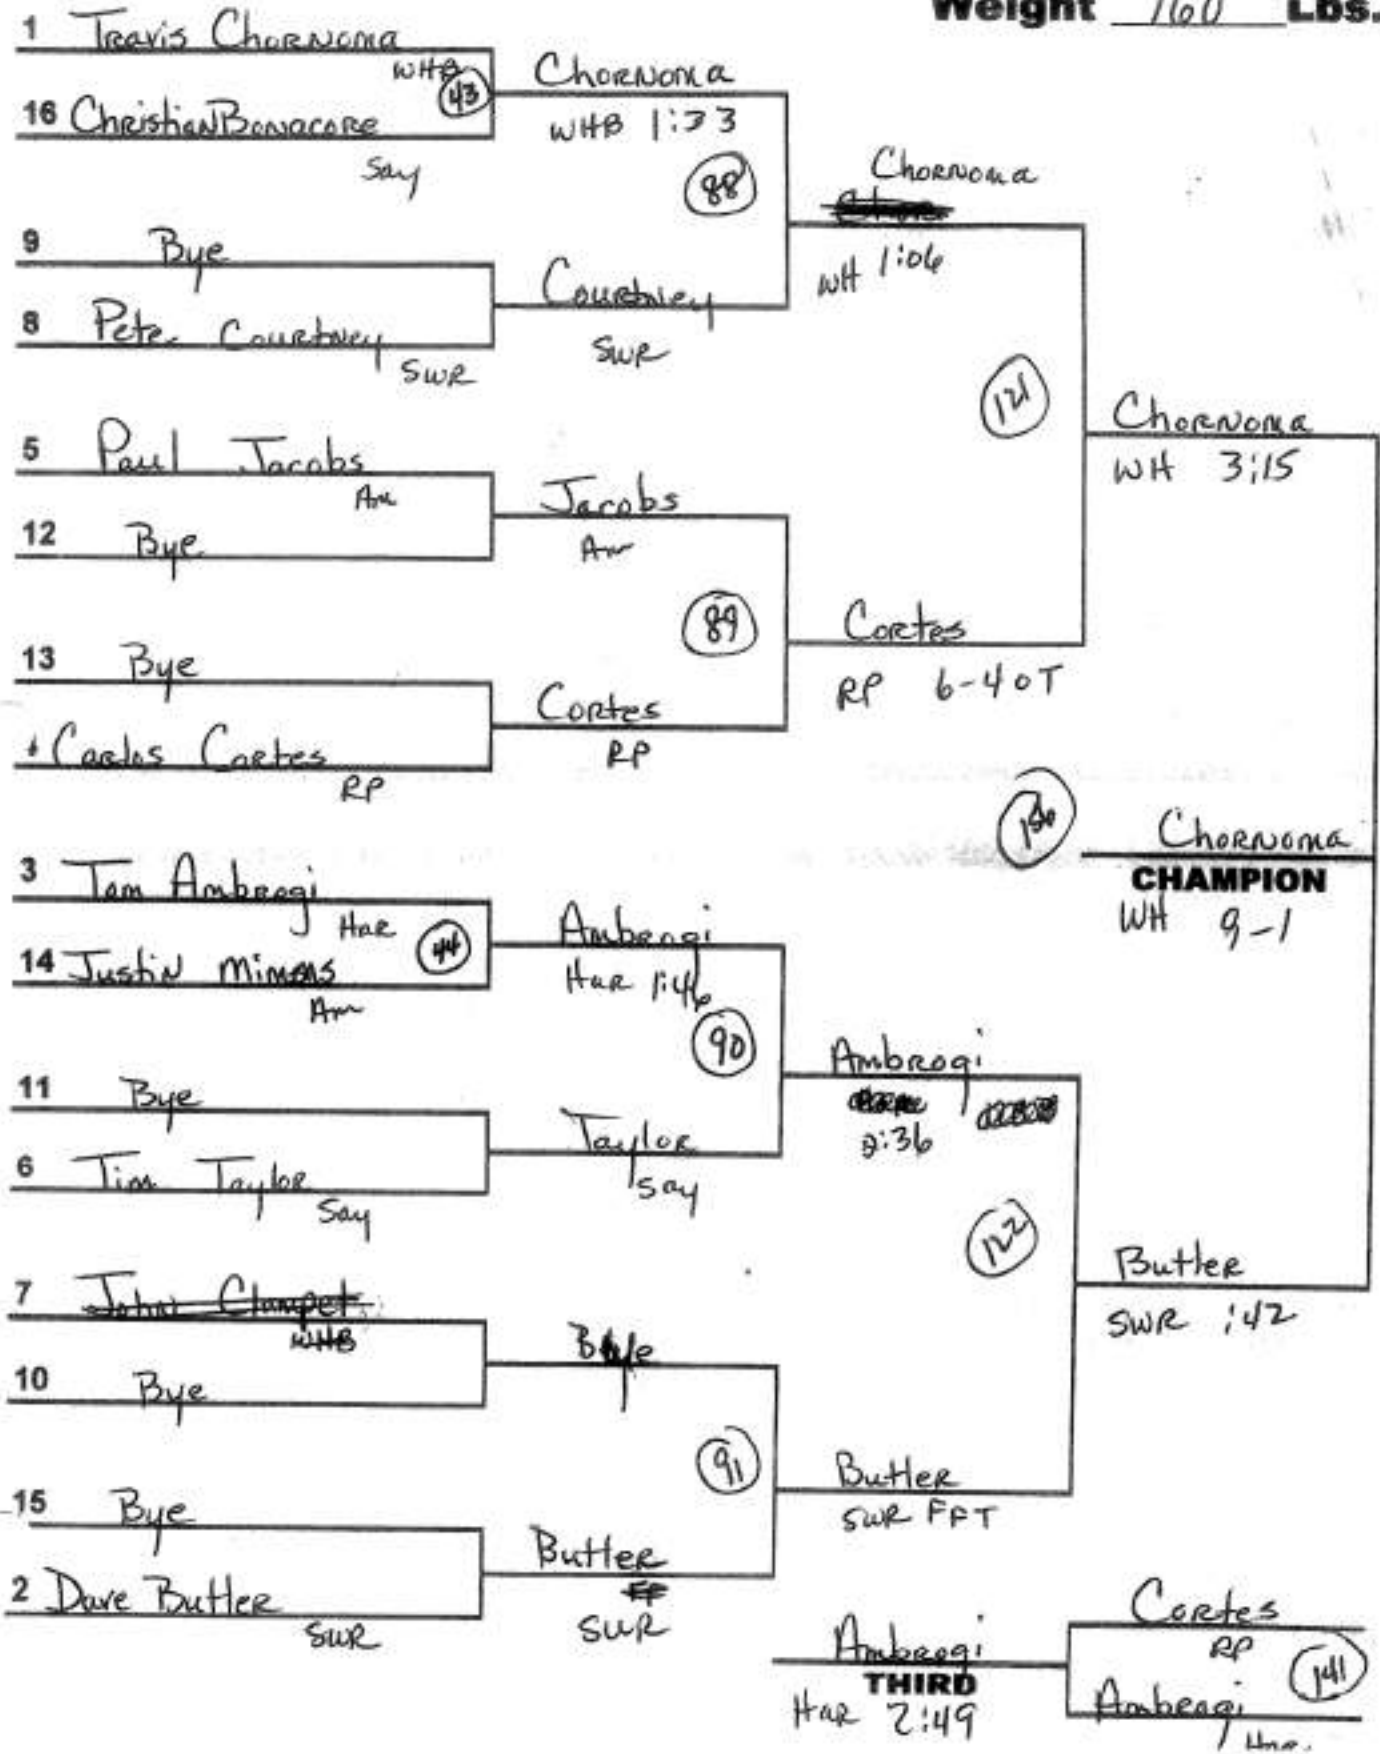

SECTION XI

2004 League Wrestling Championships

Weight 160 Lbs.