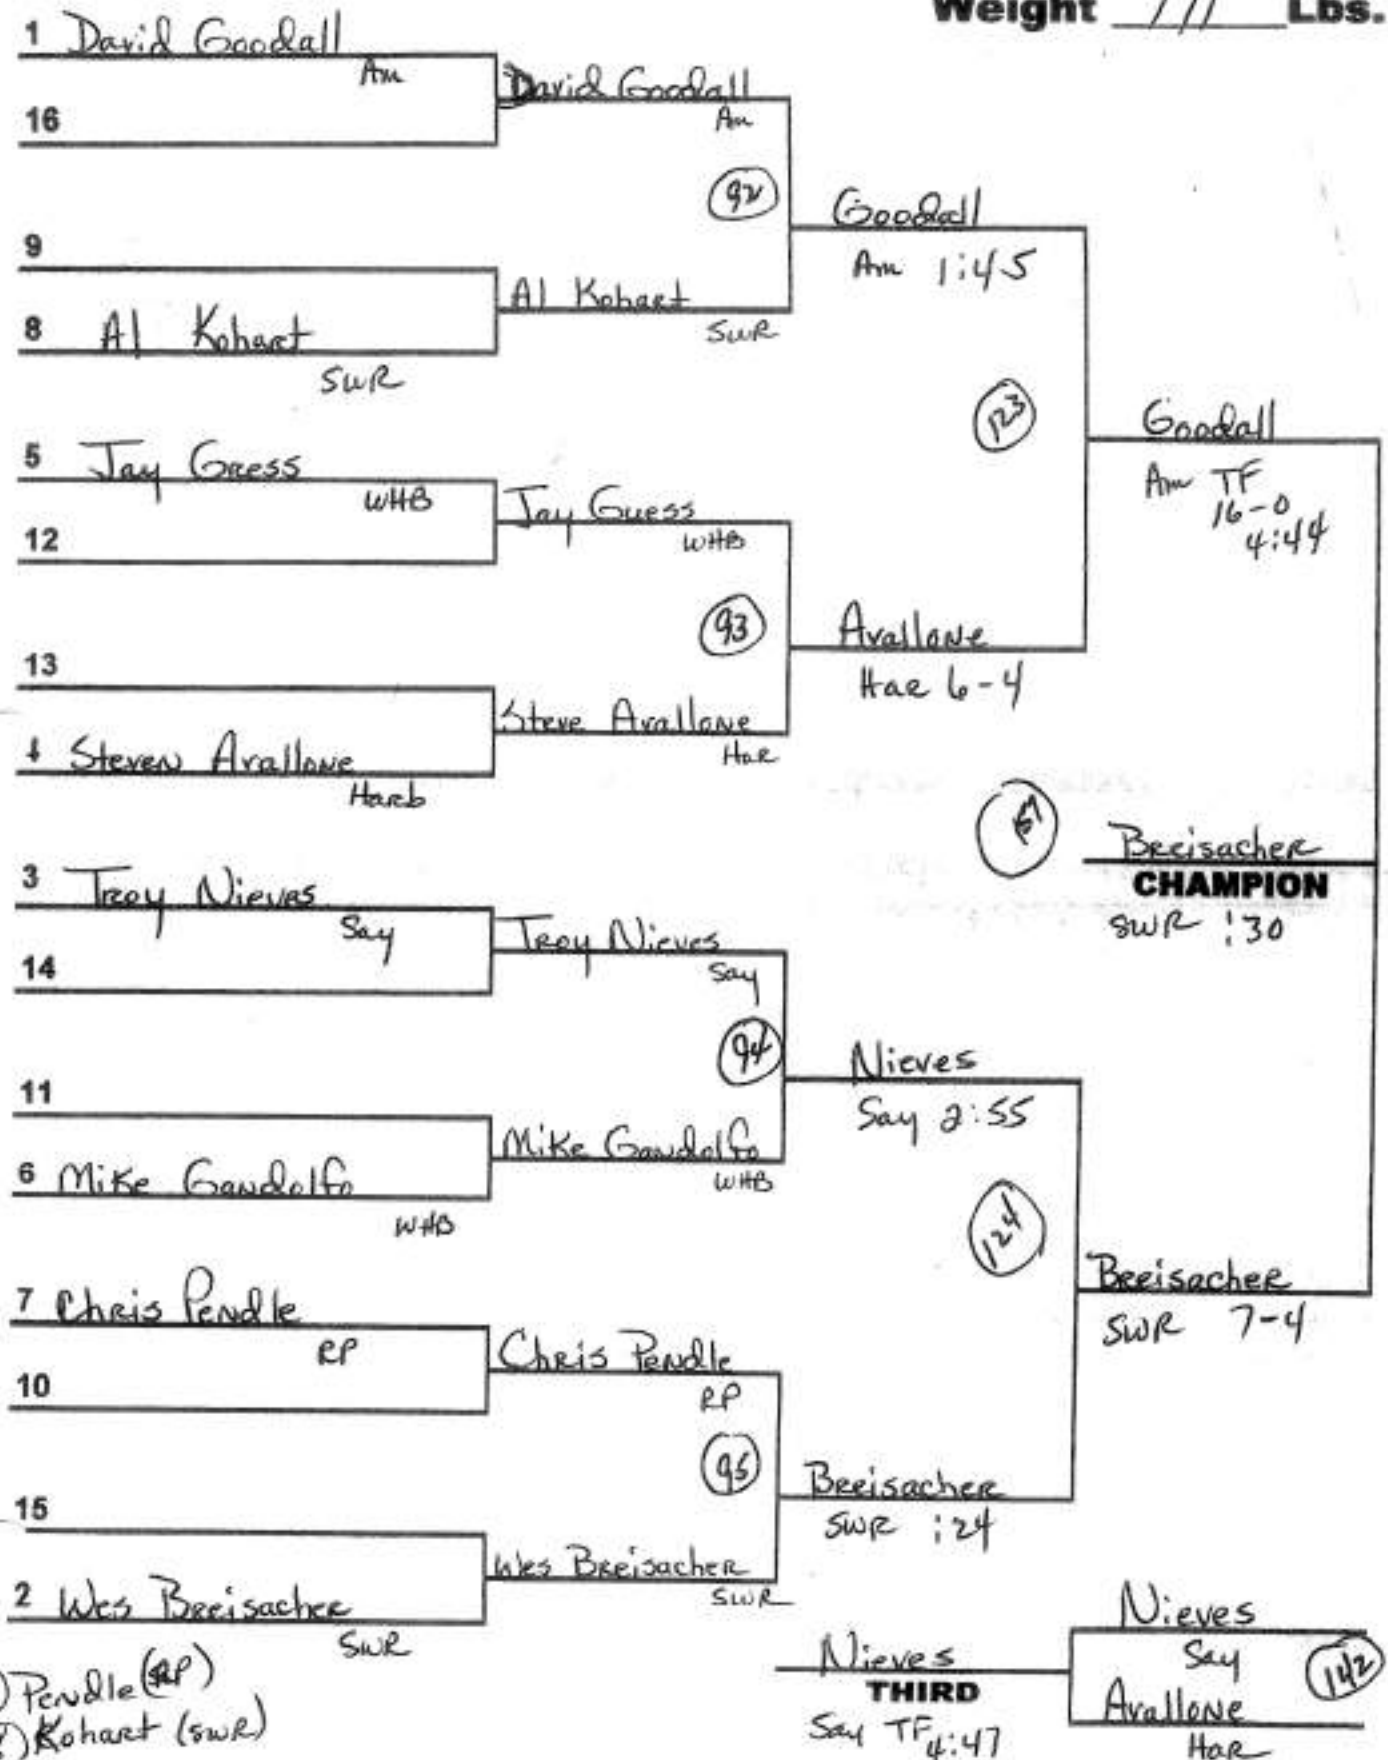

SECTION XI

2004 League Wrestling Championships

Weight 171 Lbs.

* (9) Pendle (RP)
(8) Kohart (SWR)