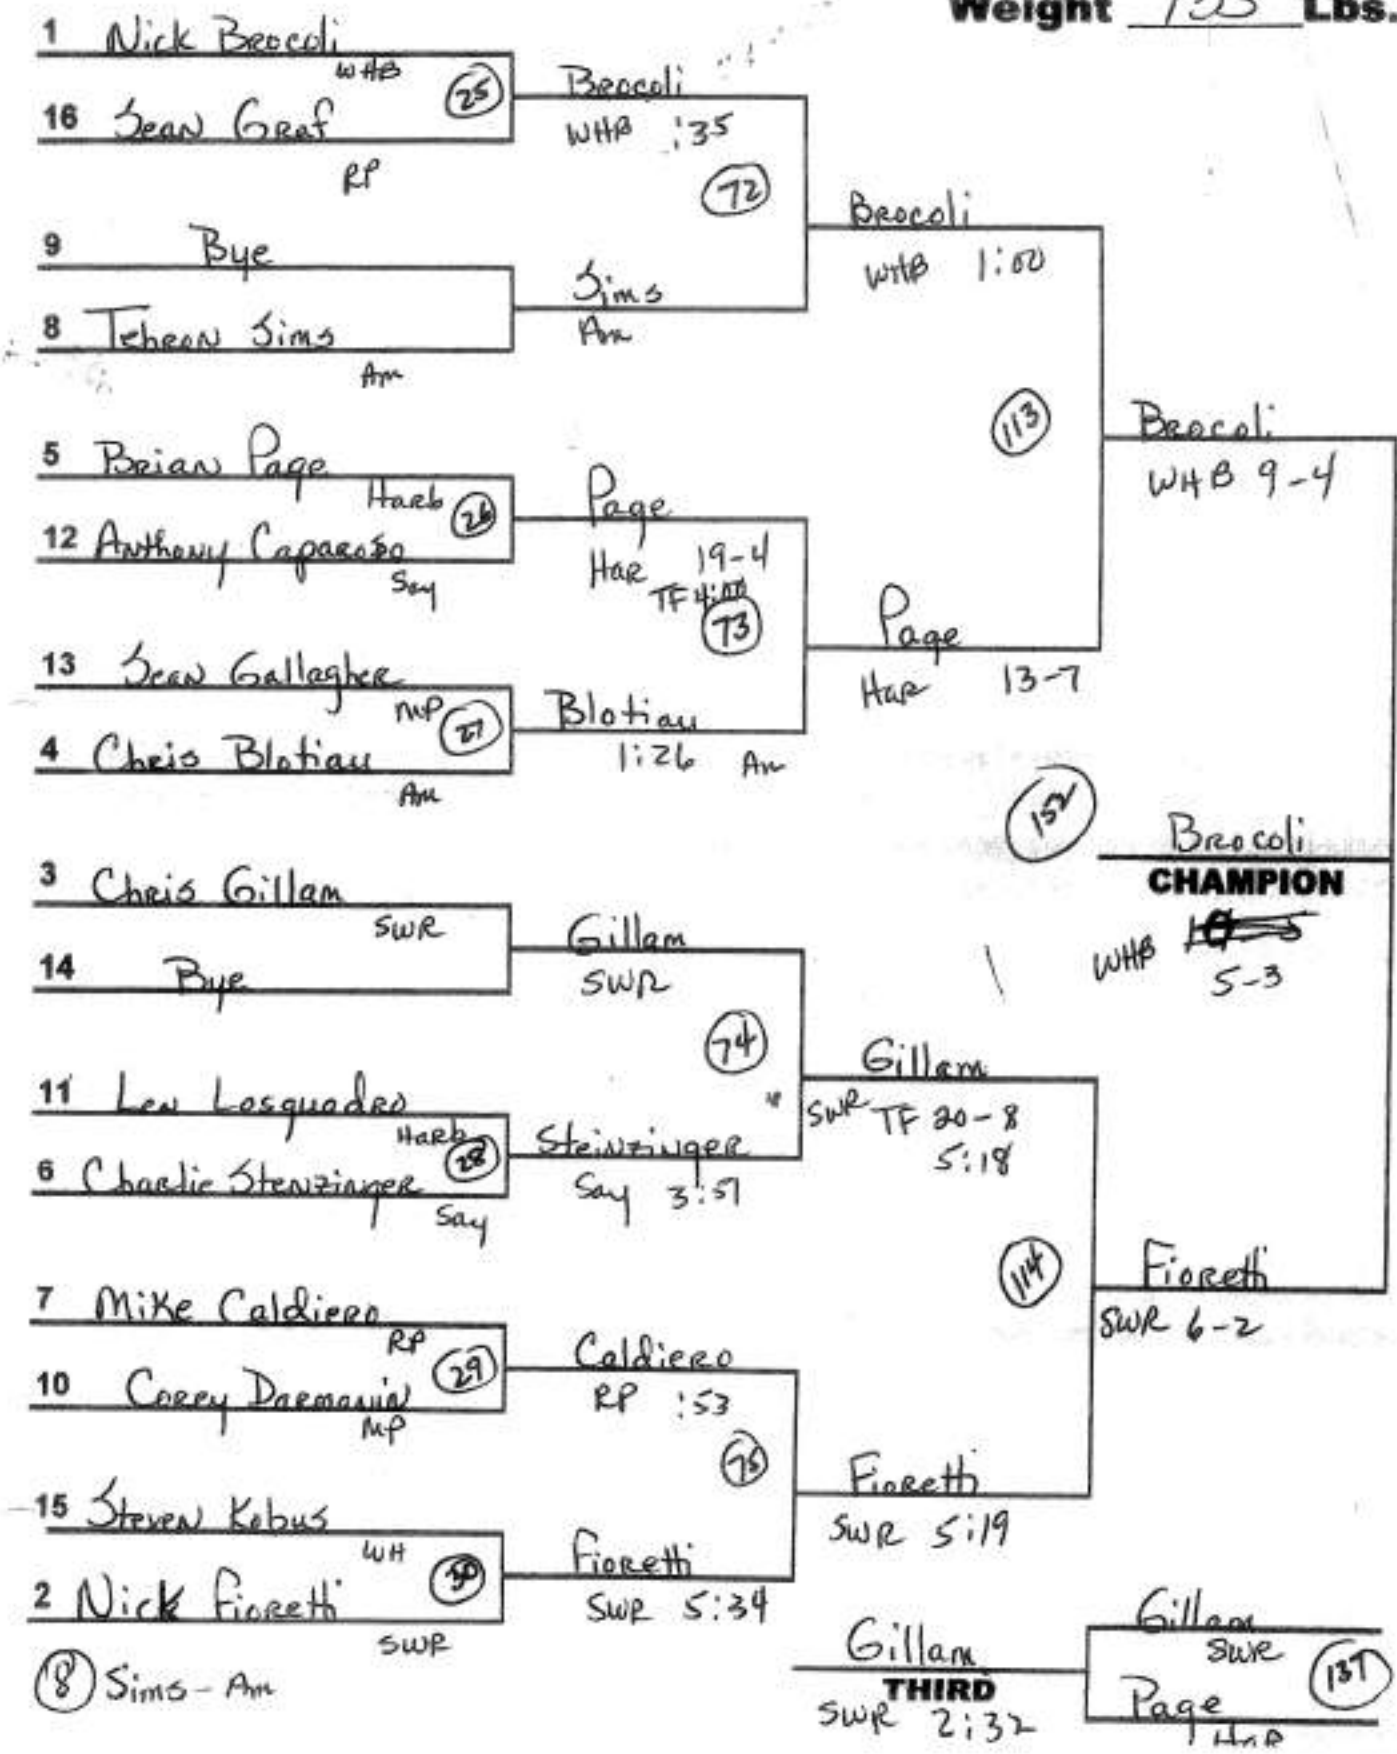

SECTION XI

2004 League Wrestling Championships

Weight 135 Lbs.