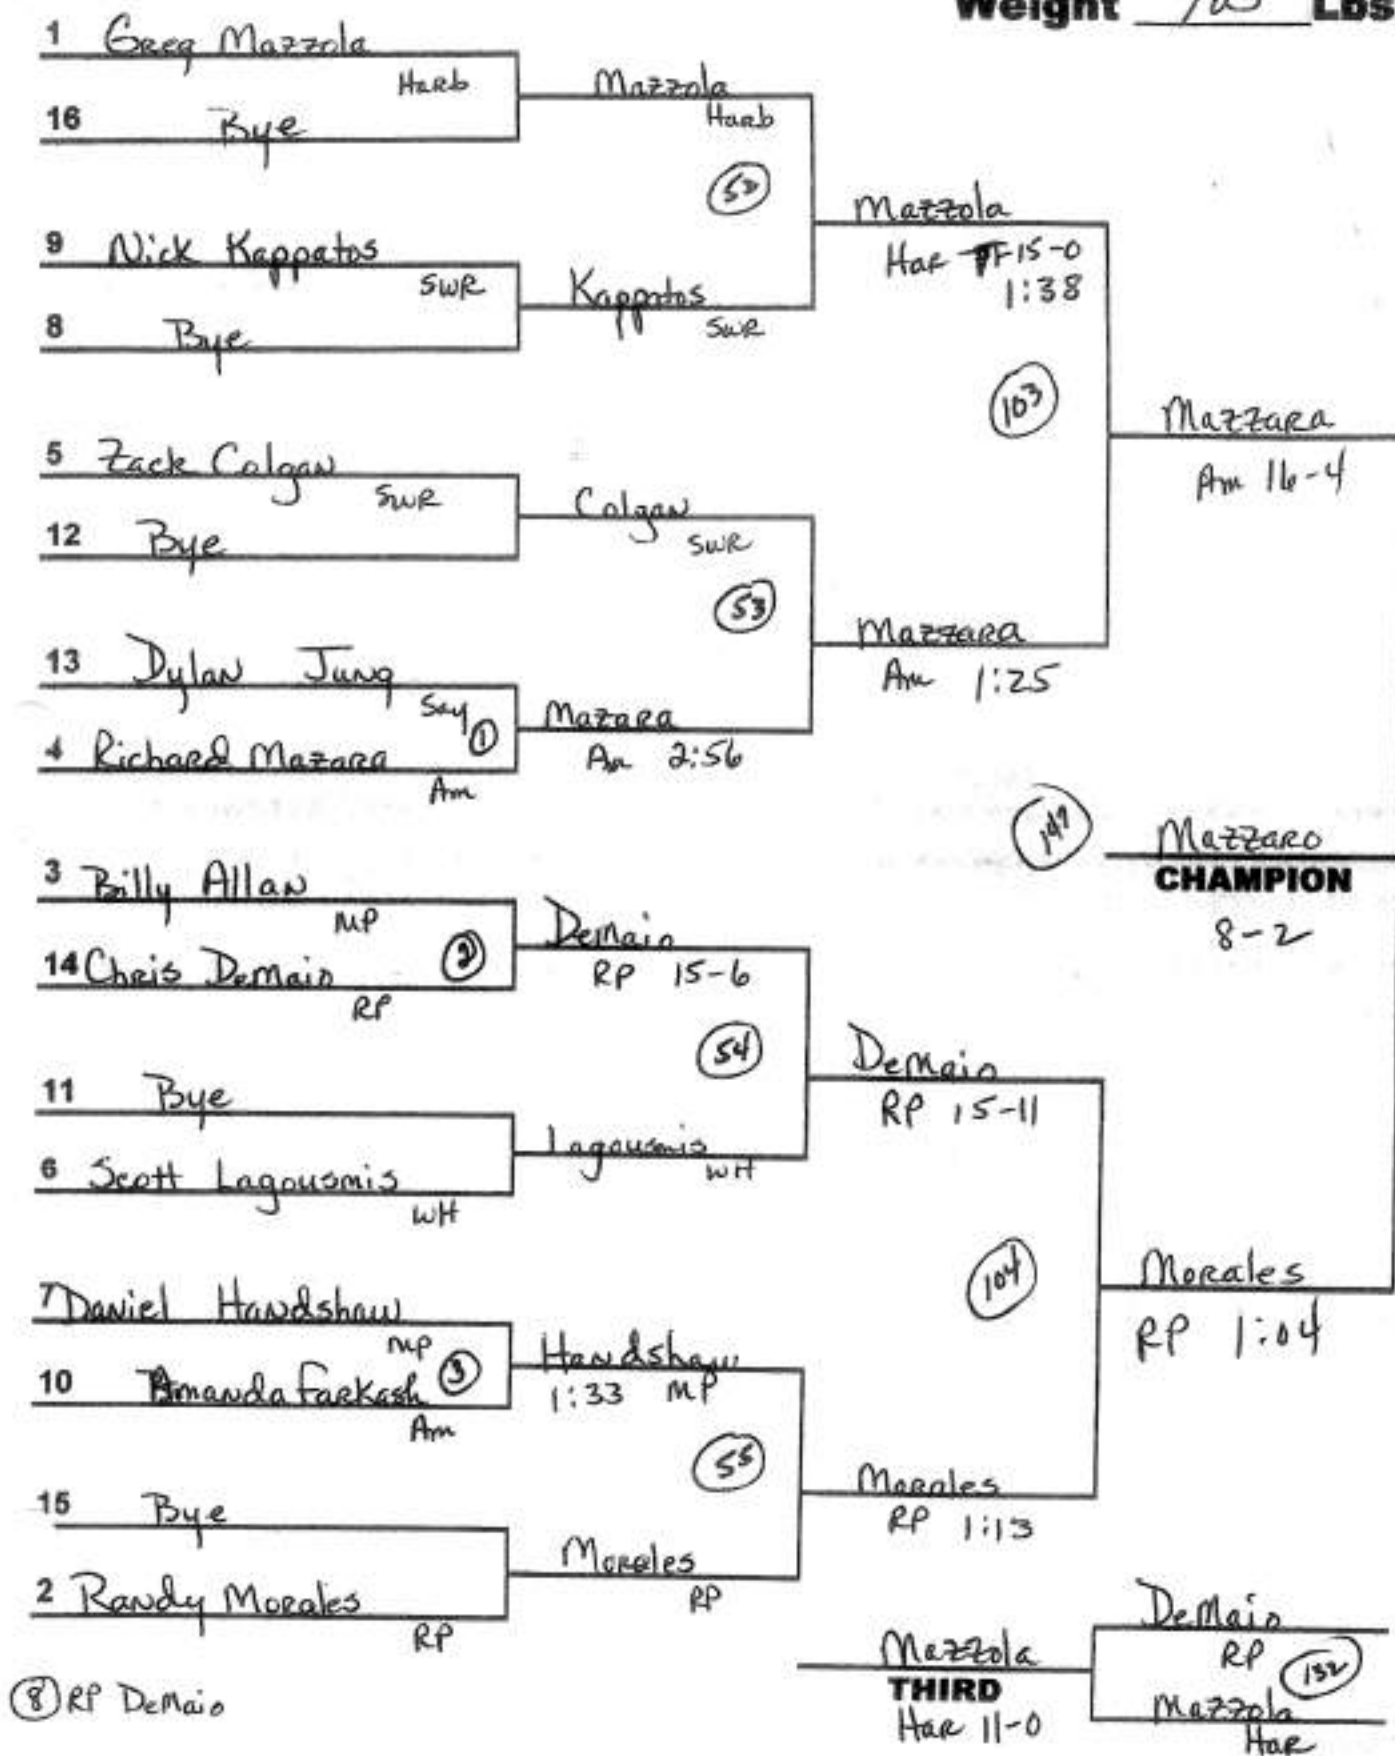

SECTION XI

2004 League Wrestling Championships

Weight 103 Lbs.