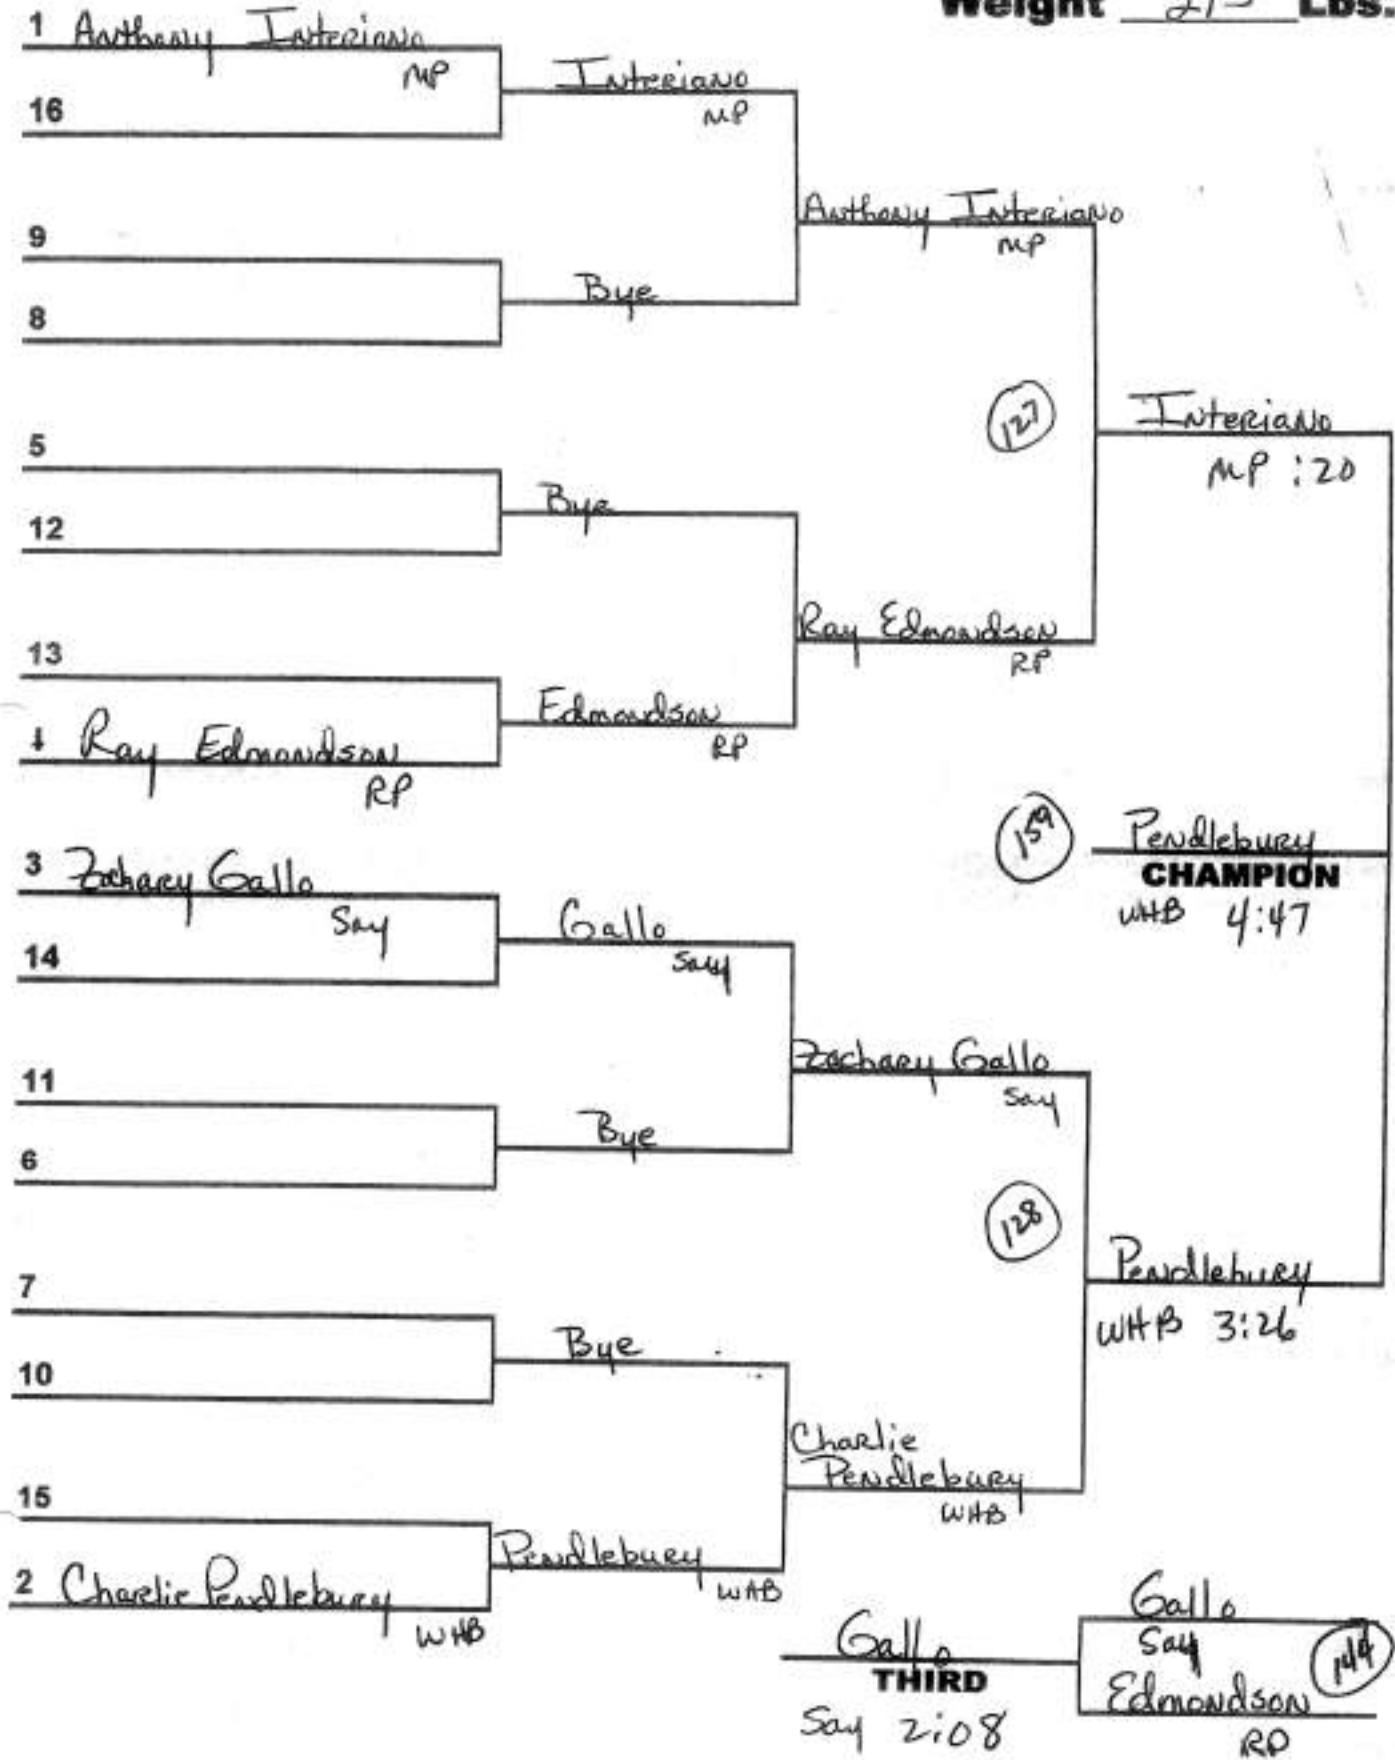

SECTION XI

2004 League Wrestling Championships

Weight 215 Lbs.