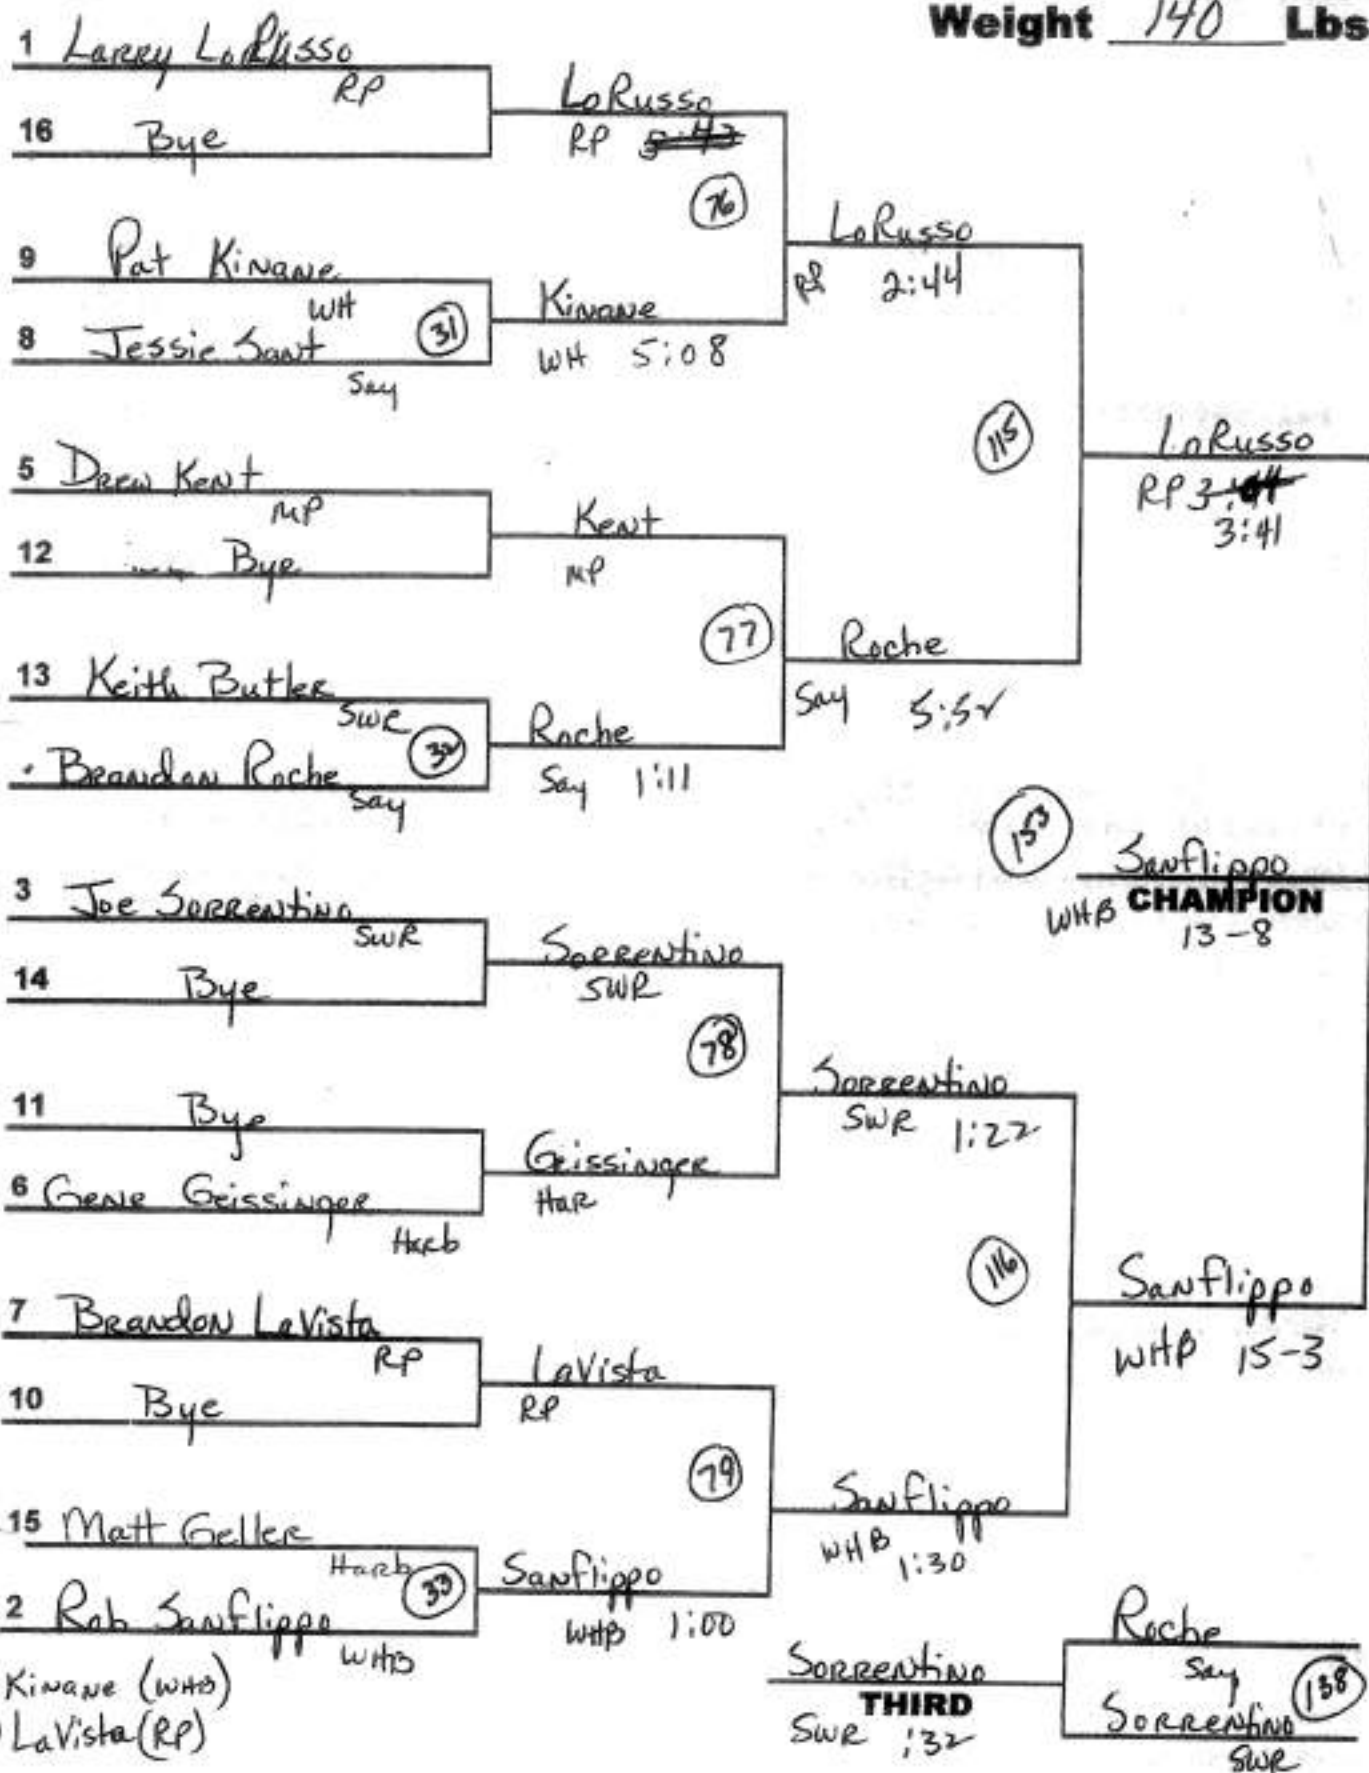

SECTION XI

2004 League Wrestling Championships

Weight 140 Lbs.