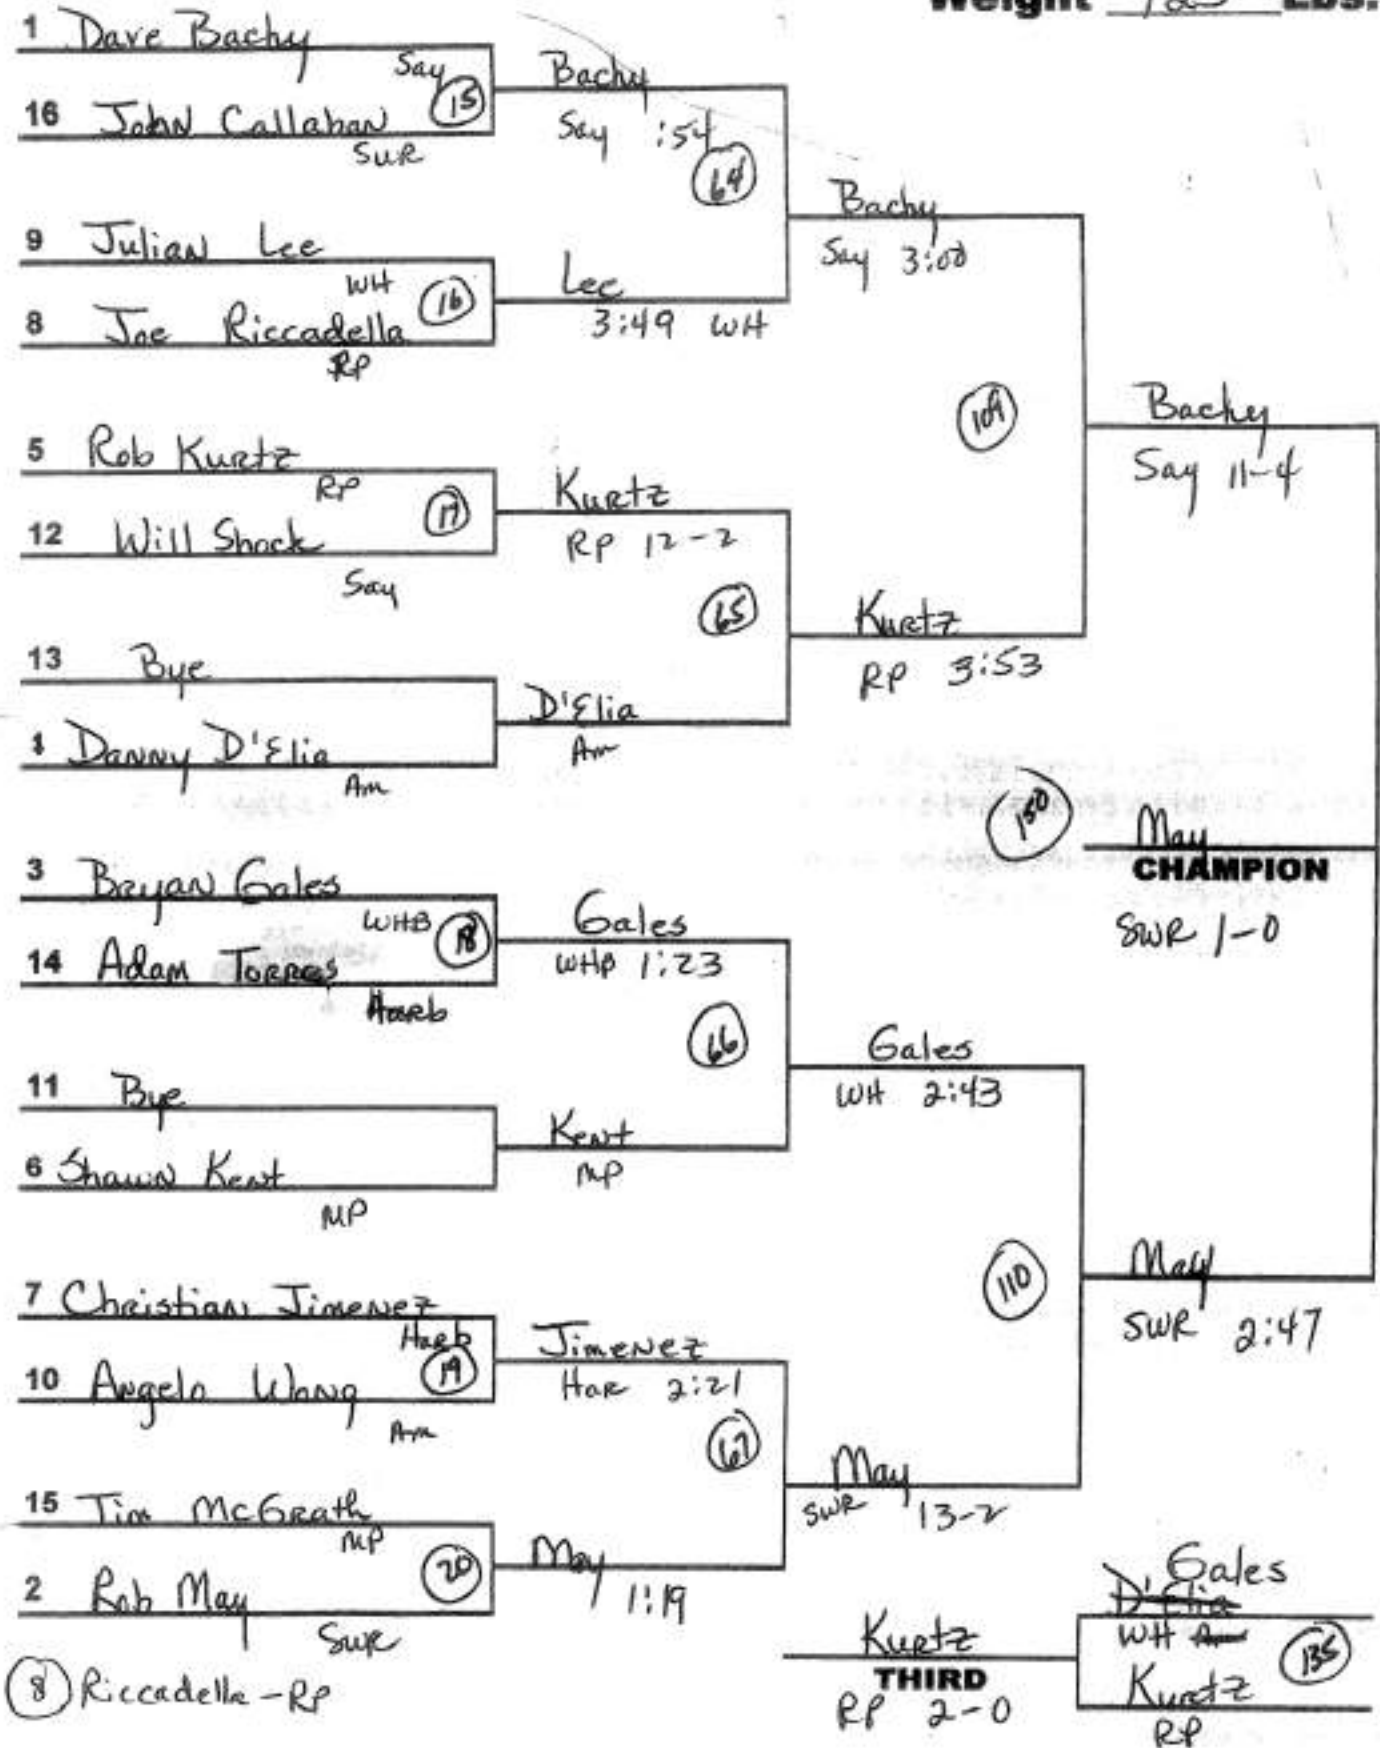

SECTION XI

2004 League Wrestling Championships

Weight 125 Lbs.