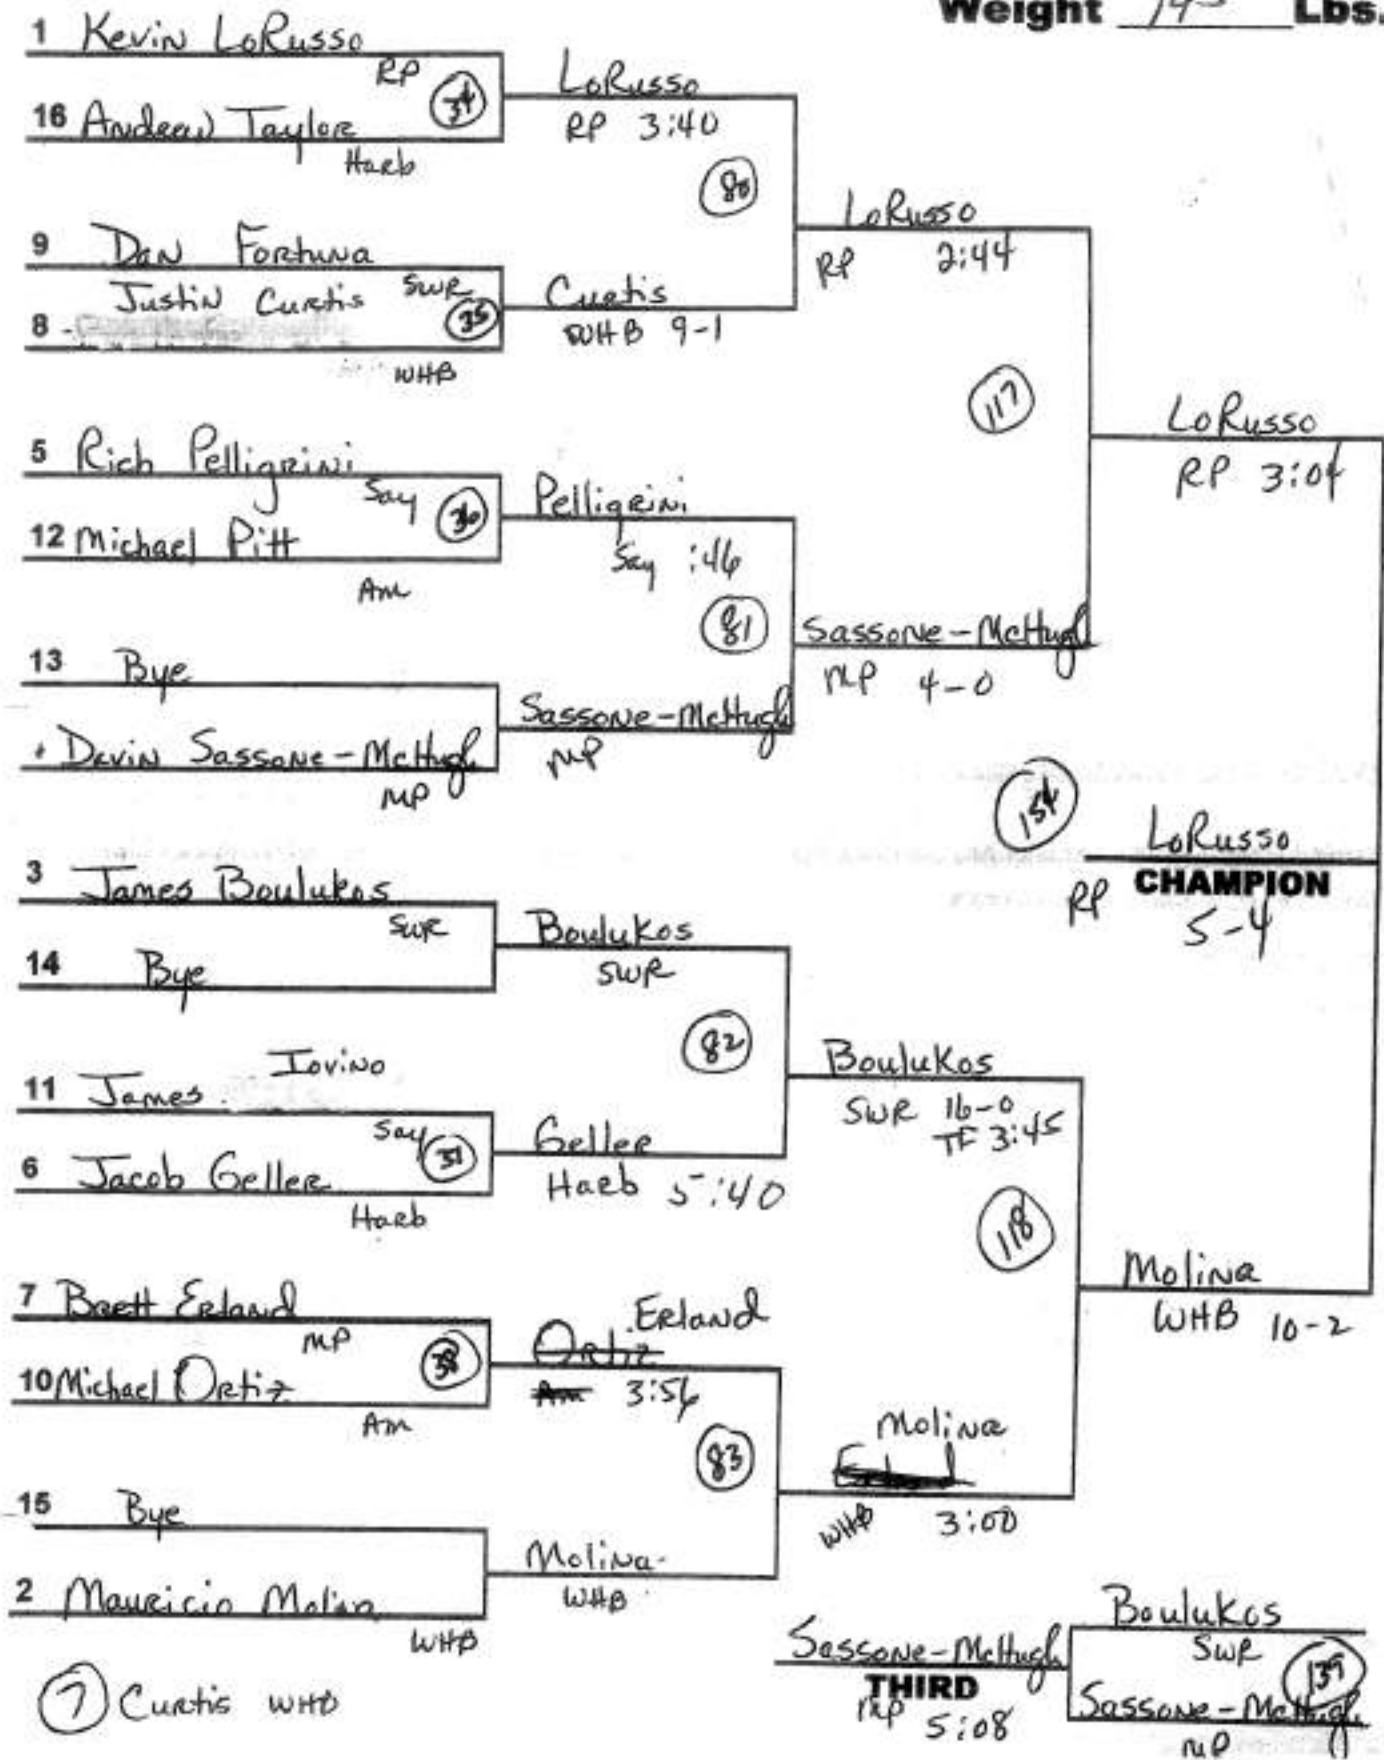

SECTION XI

2004 League Wrestling Championships

Weight 145 Lbs.