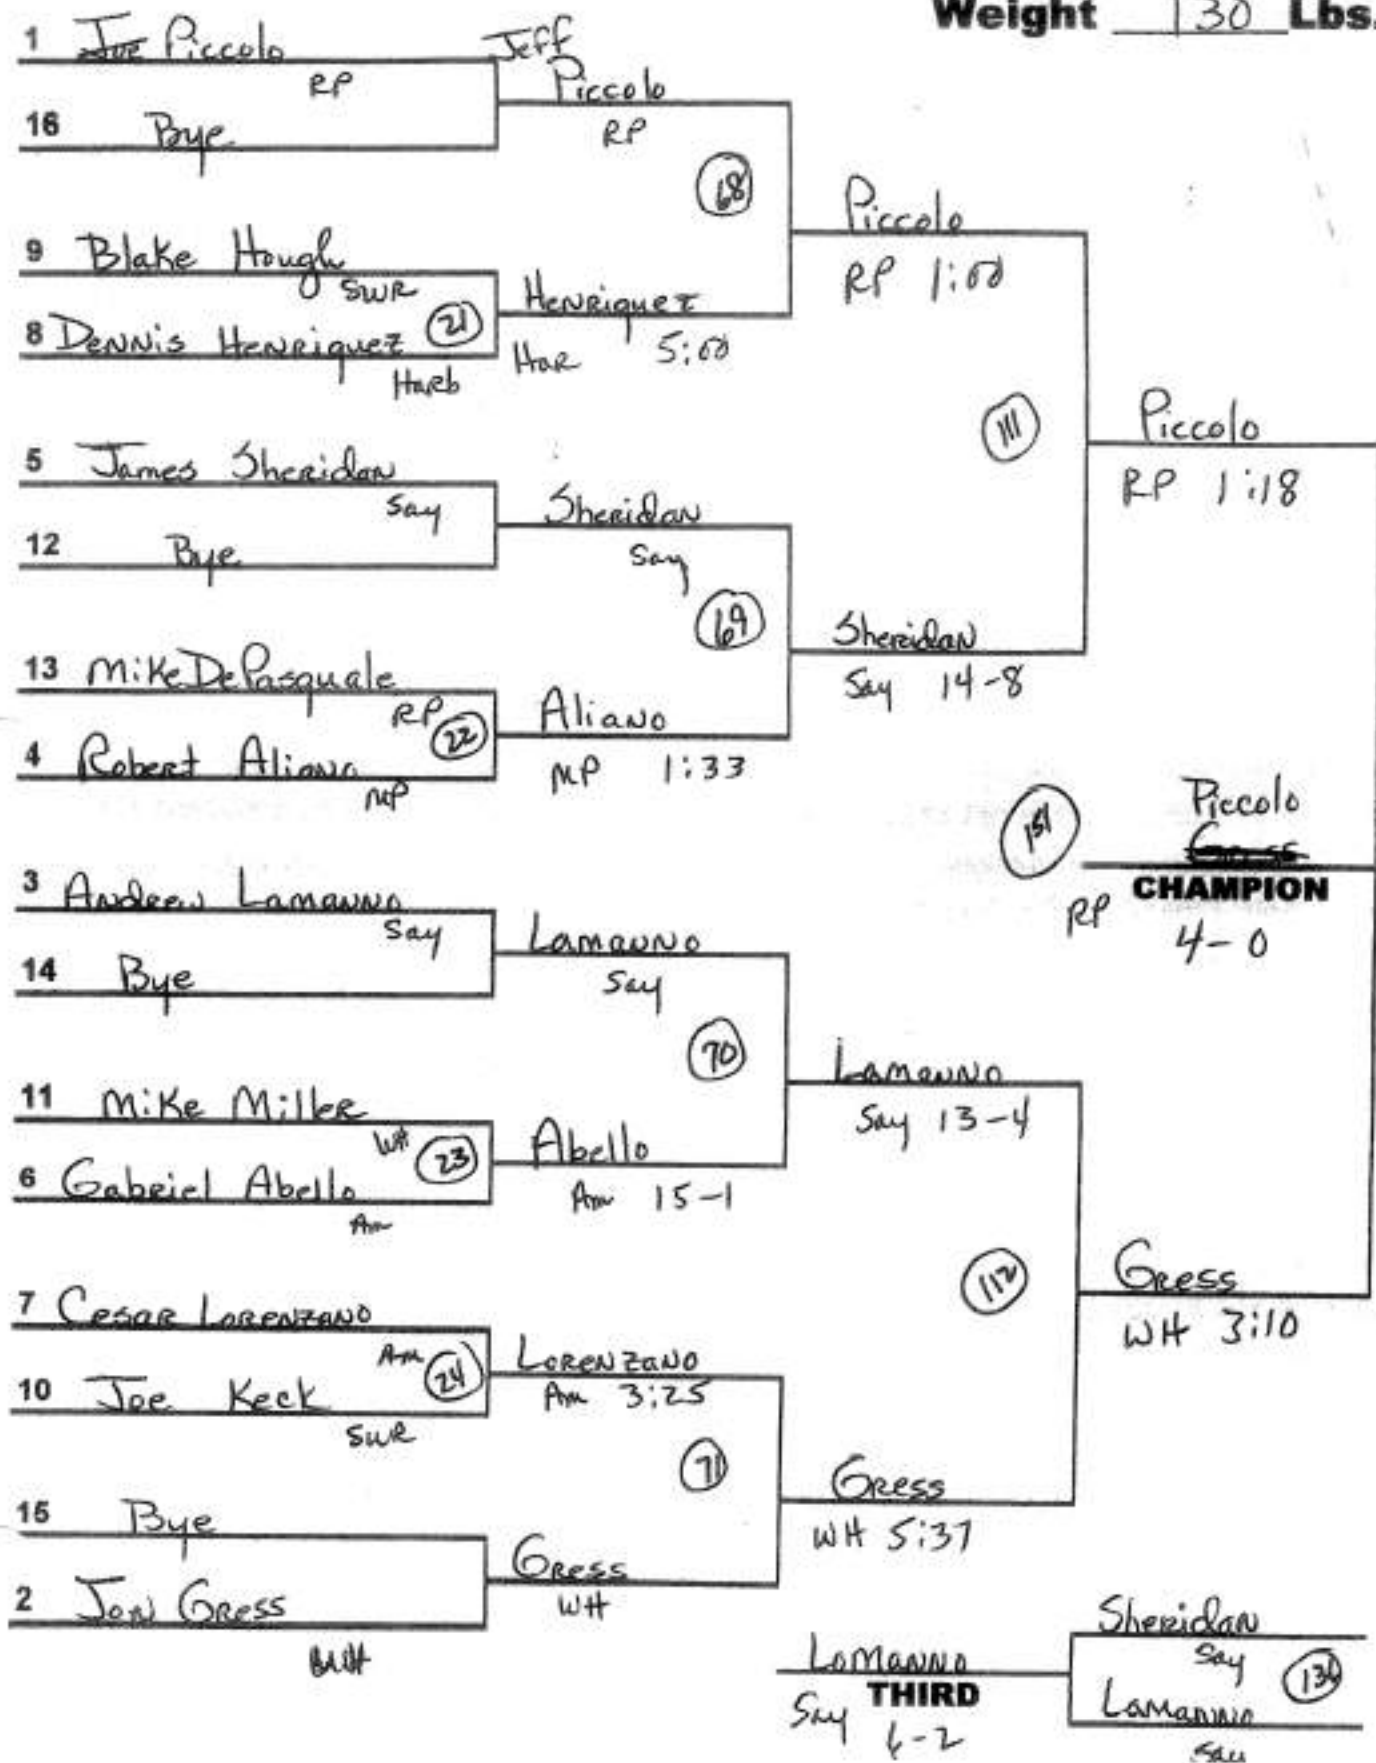

SECTION XI

2004 League Wrestling Championships

Weight 130 Lbs.