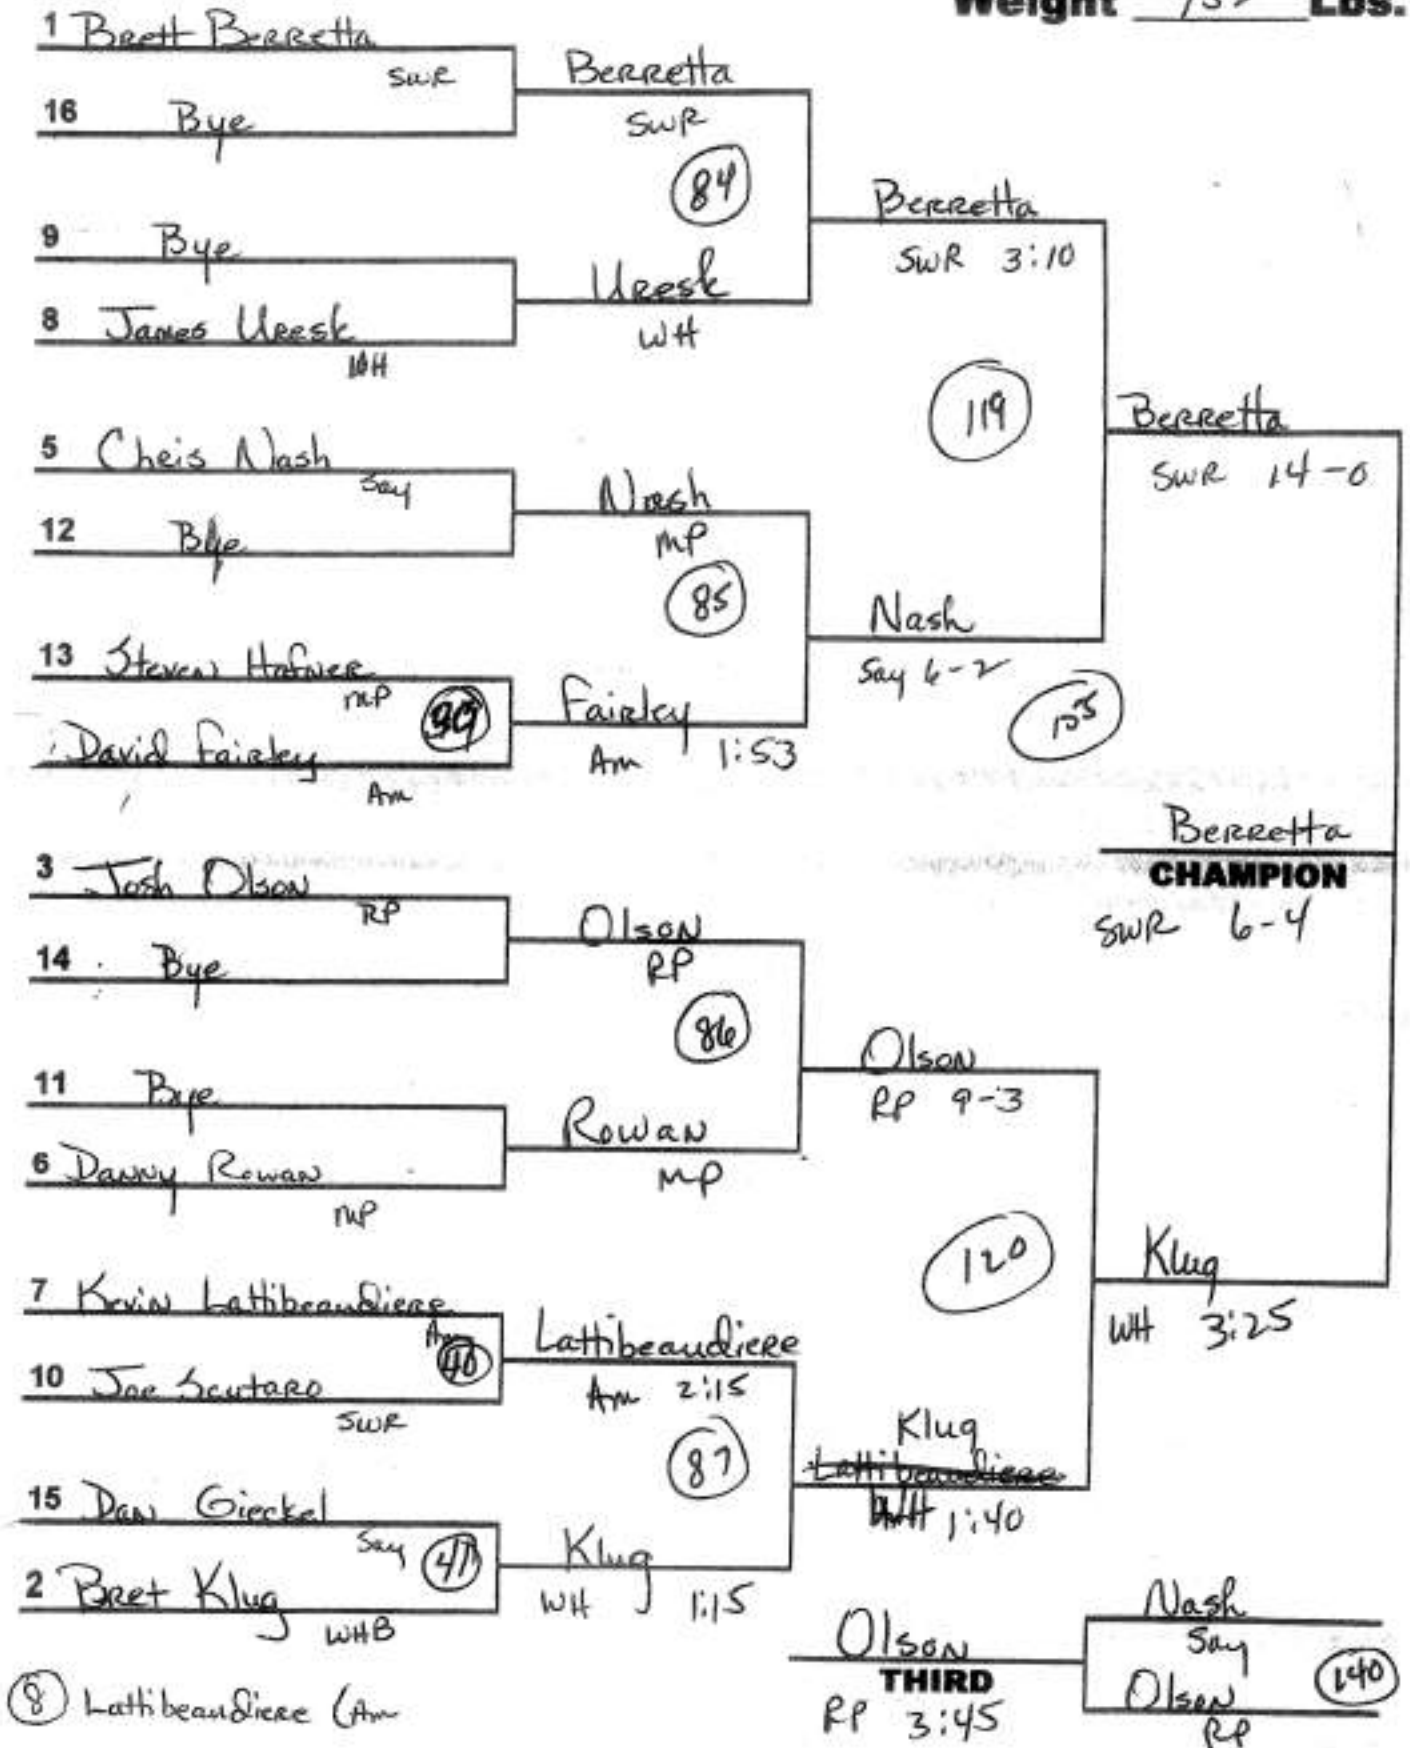

SECTION XI

2004 League Wrestling Championships

Weight 152 Lbs.