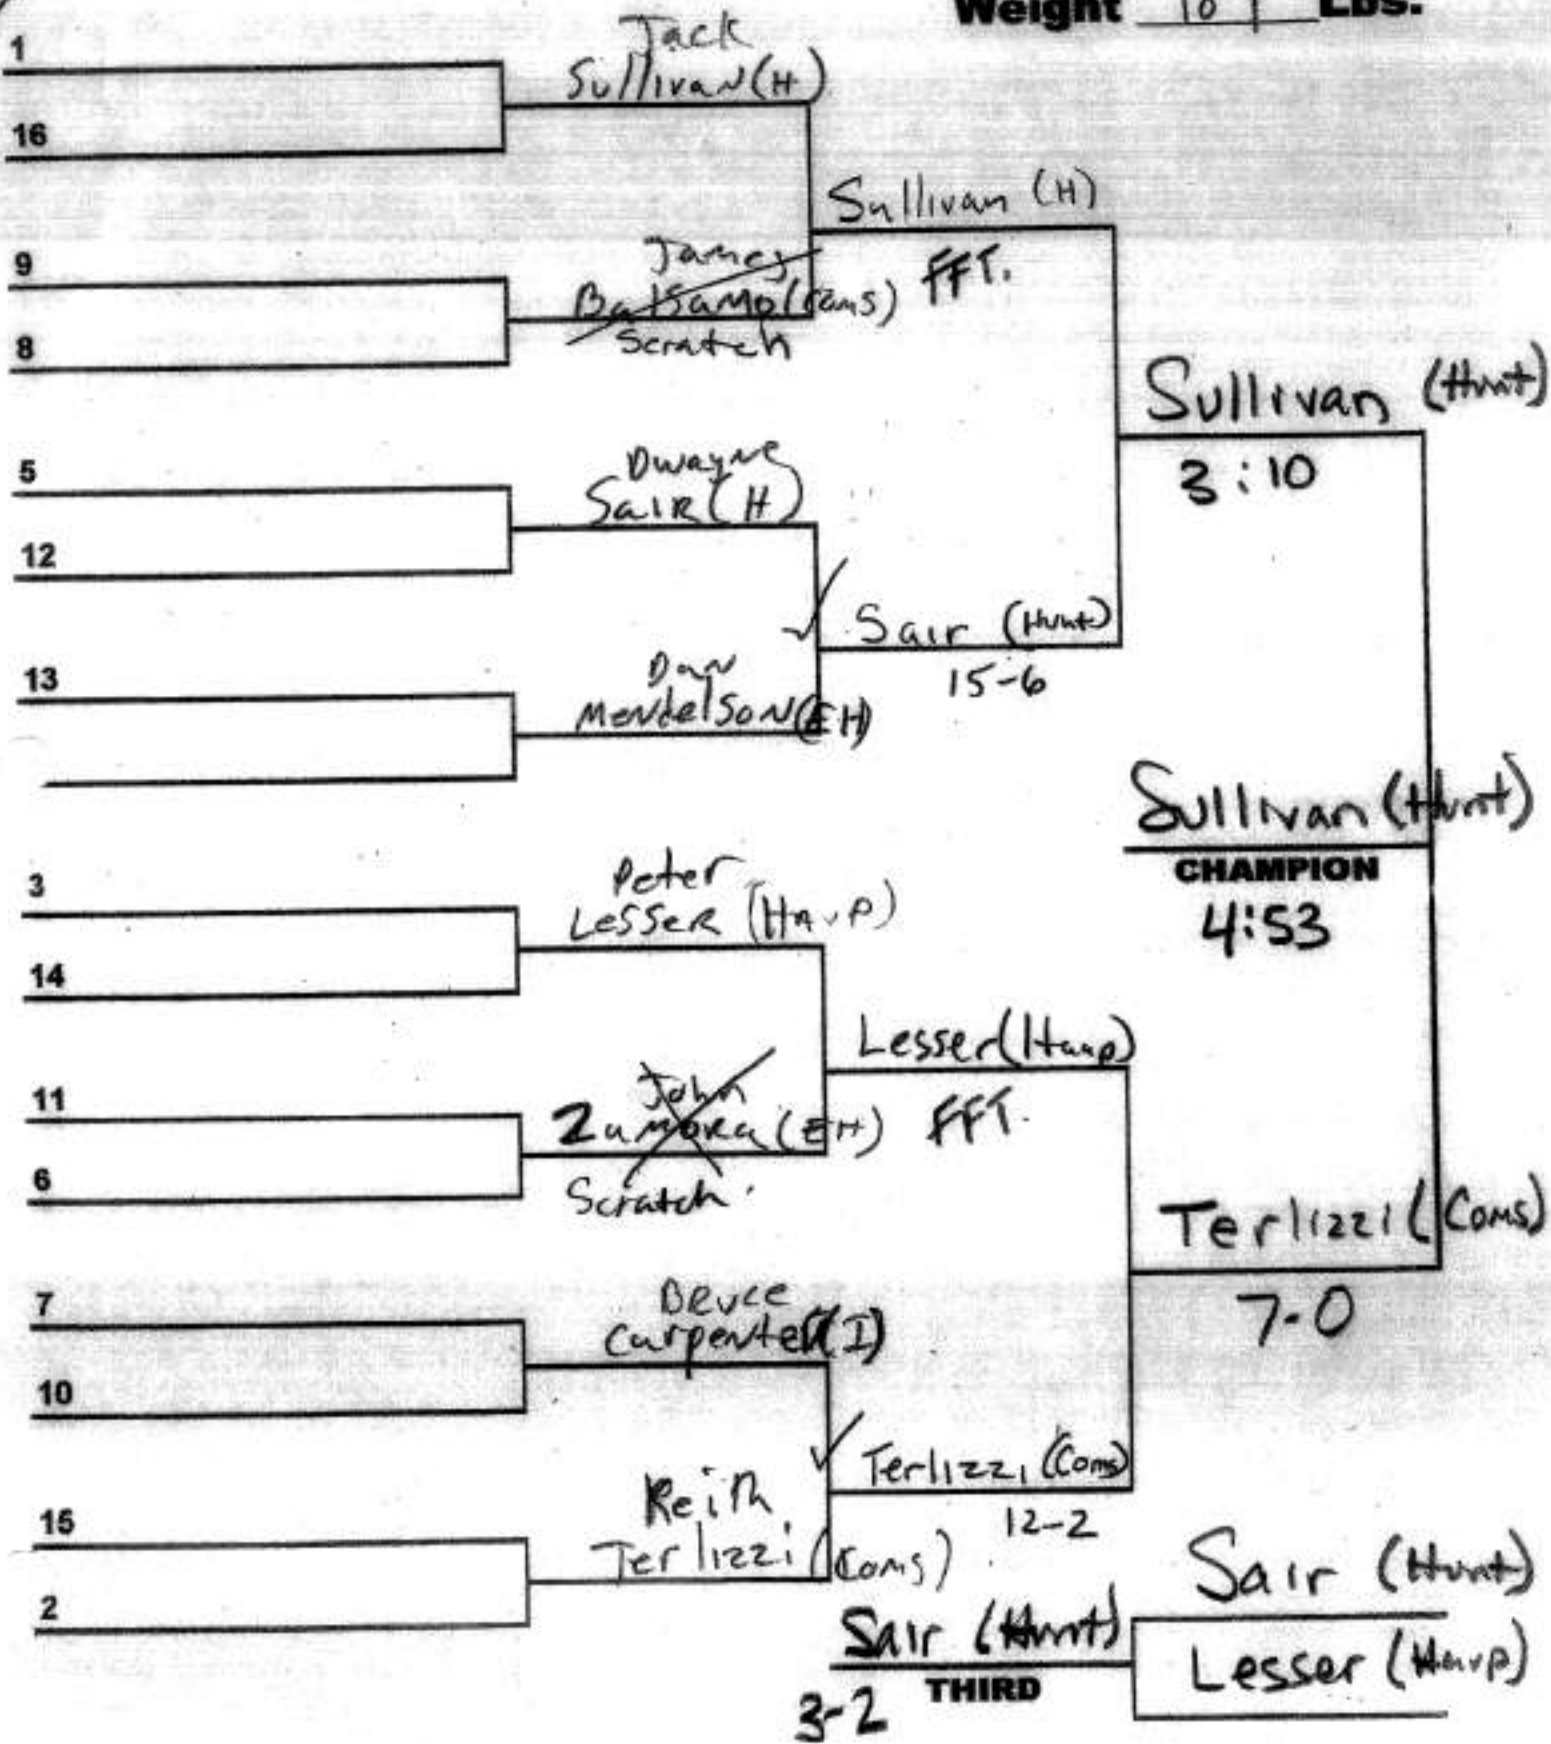

Donadio (Coms)

Leone (Harp)

3:41 THIRD

SECTION XI

2004 League Wrestling Championships

Weight 189 Lbs.

SECTION XI

2004 League Wrestling Championships