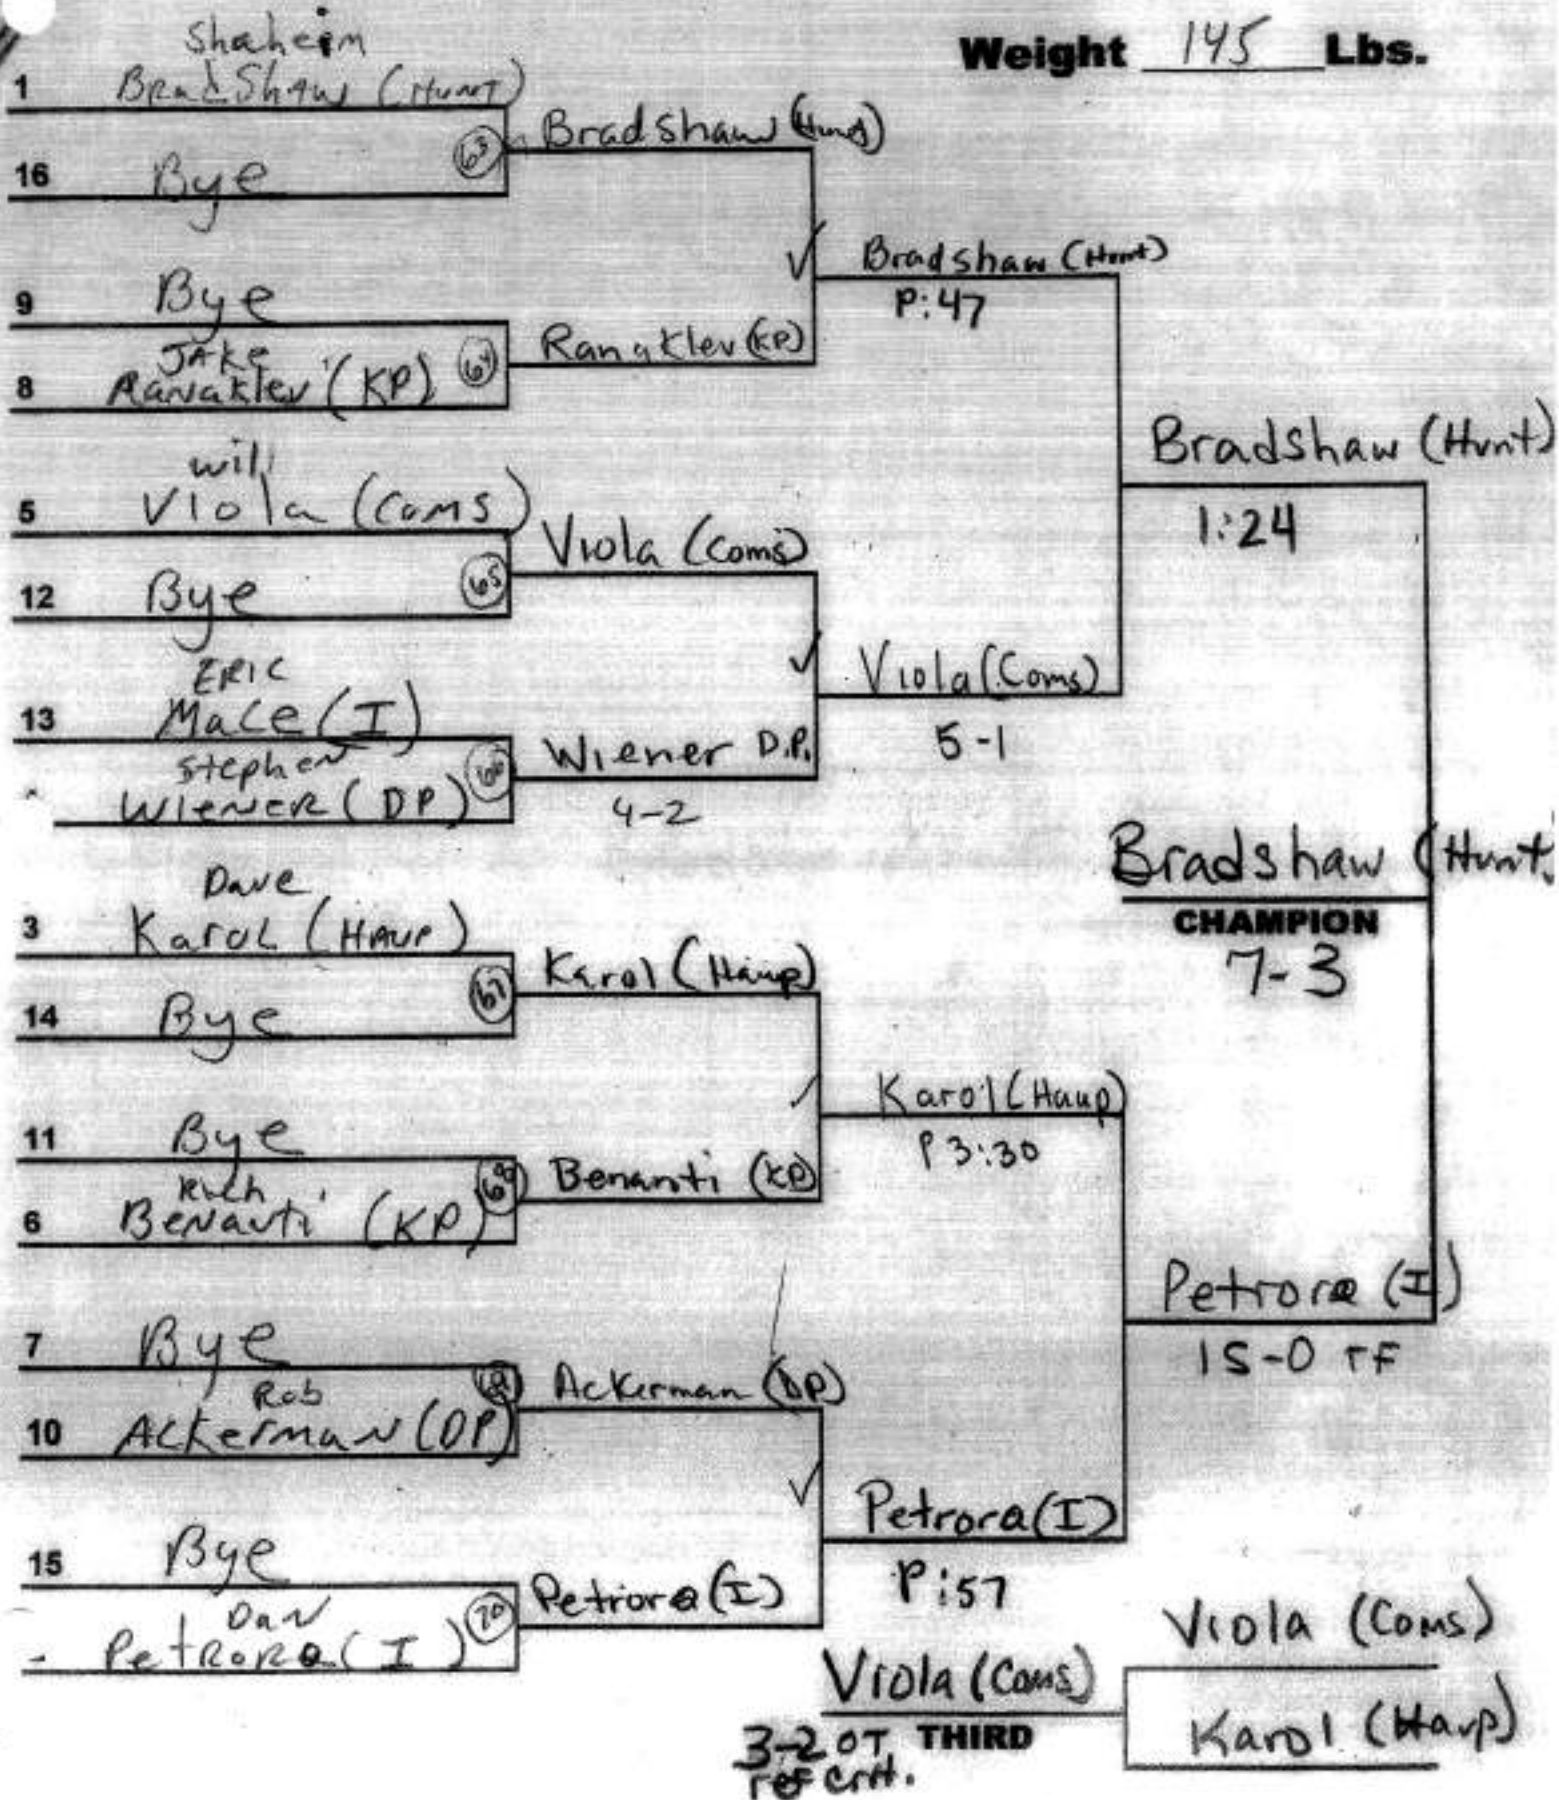

Weight 112 Lbs.

SECTION XI

2004 League Wrestling Championships

Weight 119 Lbs.

SECTION XI

2004 League Wrestling Championships

Weight 130 Lbs.

SECTION XI

2004 League Wrestling Championships

Weight 135 Lbs.

SECTION XI

2004 League Wrestling Championships

Weight 140 Lbs.

SECTION XI

2004 League Wrestling Championships

Weight 145 Lbs.

SECTION XI

2004 League Wrestling Championships

Weight 152 Lbs.

SECTION XI

2004 League Wrestling Championships

Weight 160 Lbs.

1 Charlie PARR (H)

16