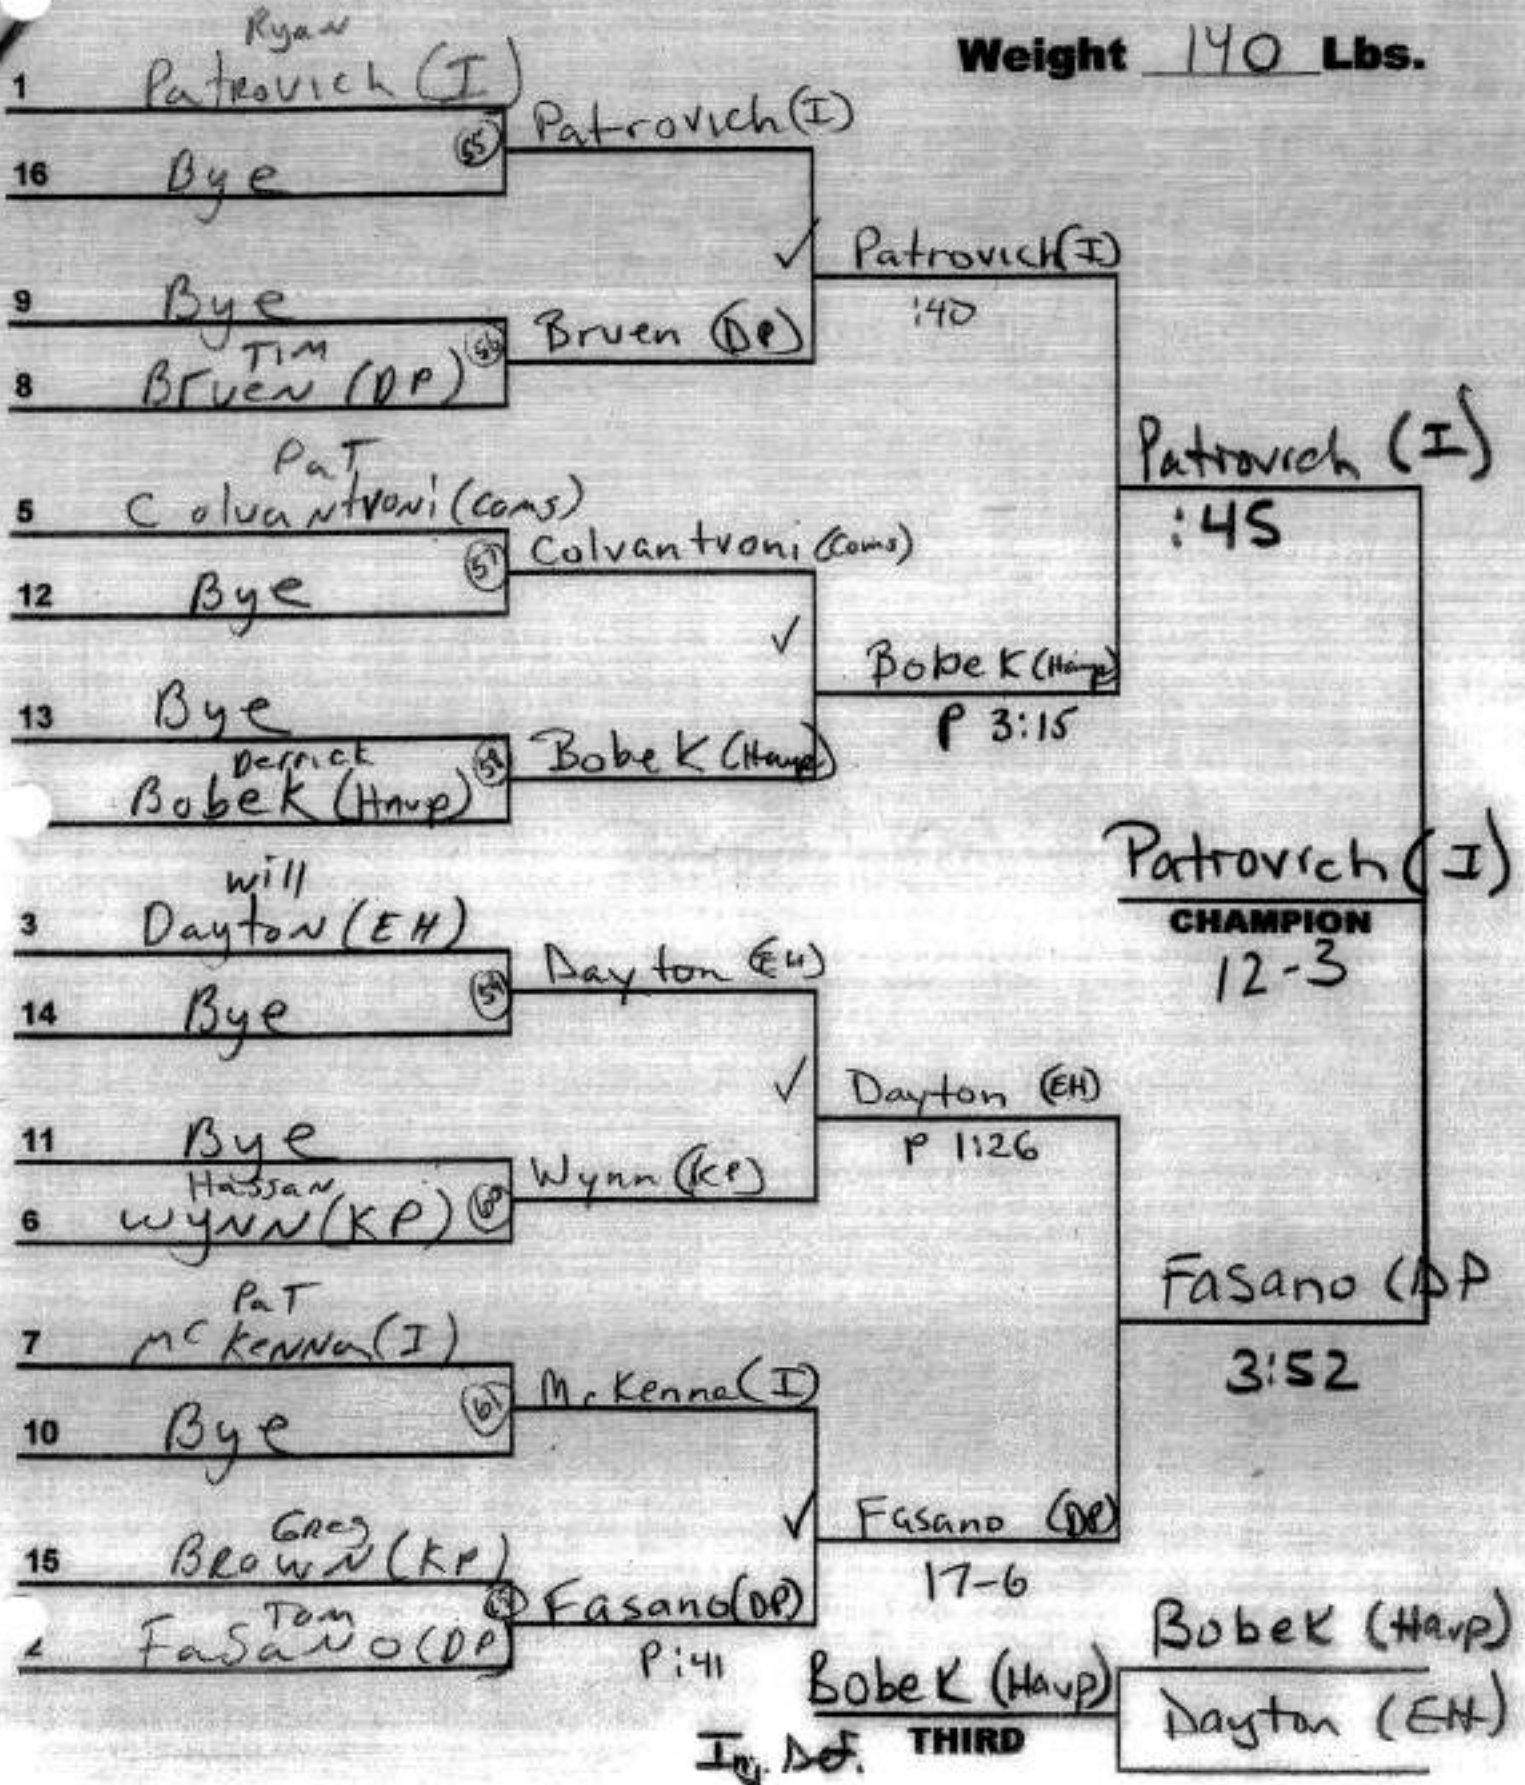

SECTION XI

2004 League Wrestling Championships

Weight 96 Lbs.

SECTION XI

2004 League Wrestling Championships

Weight 103 Lbs.

SECTION XI

2004 League Wrestling Championships

Weight 112 Lbs.

SECTION XI

2004 League Wrestling Championships

Weight 119 Lbs.

SECTION XI

2004 League Wrestling Championships

Weight 130 Lbs.

SECTION XI

2004 League Wrestling Championships

Weight 135 Lbs.

SECTION XI

2004 League Wrestling Championships

Weight 140 Lbs.

SECTION XI

2004 League Wrestling Championships

Weight 145 Lbs.

SECTION XI

2004 League Wrestling Championships

Weight 152 Lbs.

SECTION XI

2004 League Wrestling Championships

Weight 160 Lbs.

1 Charlie PARR (H)

16