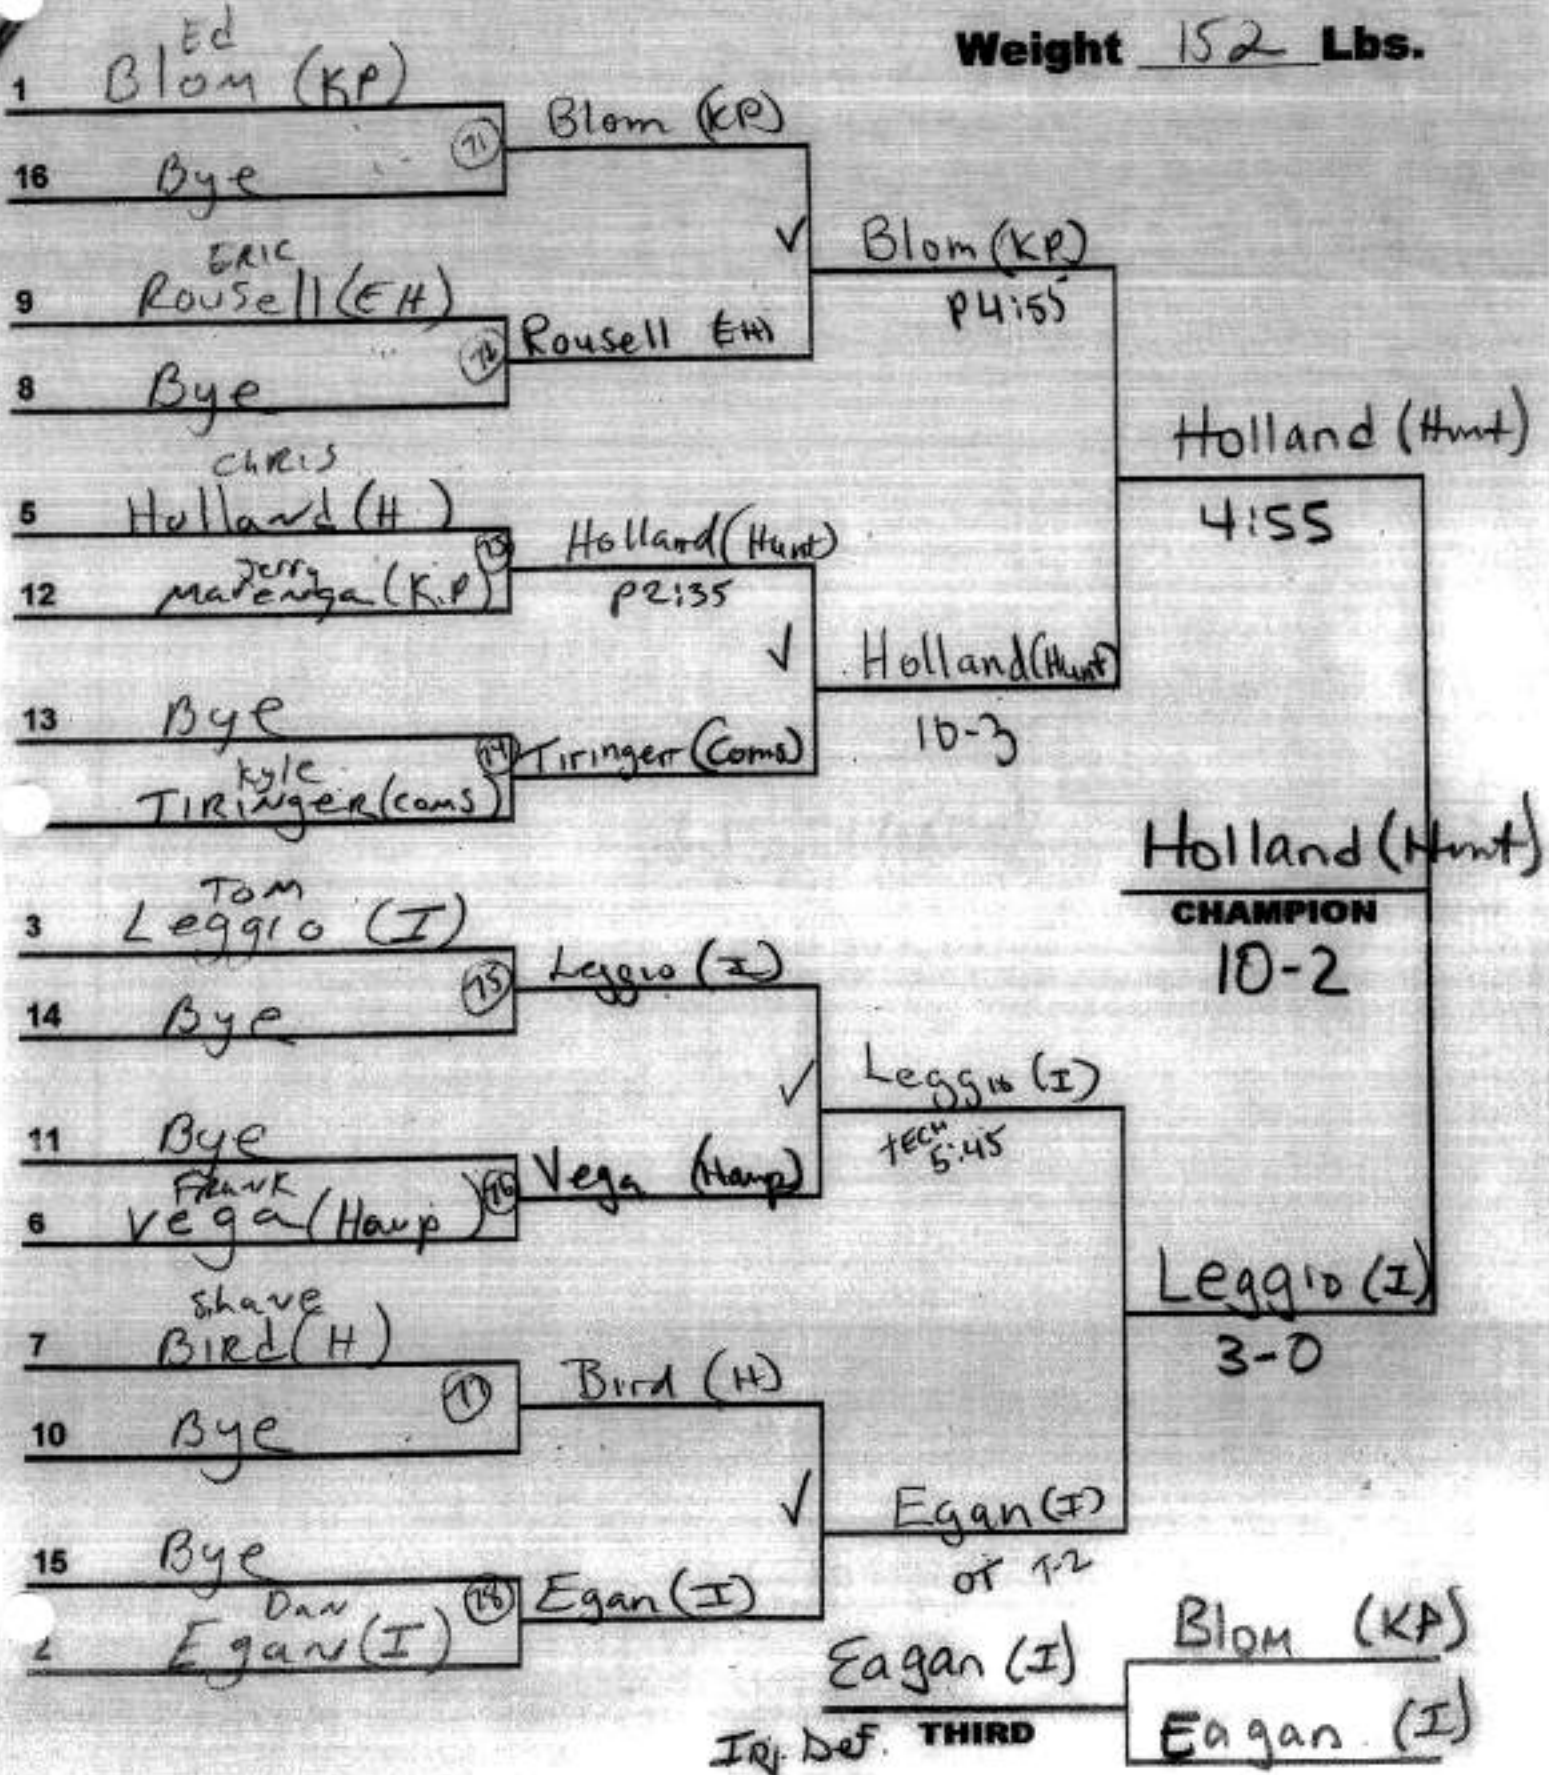

SECTION XI

2004 League Wrestling Championships

Weight 96 Lbs.

SECTION XI

2004 League Wrestling Championships

Weight 103 Lbs.

SECTION XI

2004 League Wrestling Championships

Weight 112 Lbs.

SECTION XI

2004 League Wrestling Championships

Weight 119 Lbs.

SECTION XI

2004 League Wrestling Championships

Weight 130 Lbs.

SECTION XI

2004 League Wrestling Championships

Weight 135 Lbs.

SECTION XI

2004 League Wrestling Championships

Weight 140 Lbs.

SECTION XI

2004 League Wrestling Championships

Weight 145 Lbs.

SECTION XI

2004 League Wrestling Championships

Weight 152 Lbs.

SECTION XI

2004 League Wrestling Championships

Weight 160 Lbs.

1 Charlie PARR (H)

16