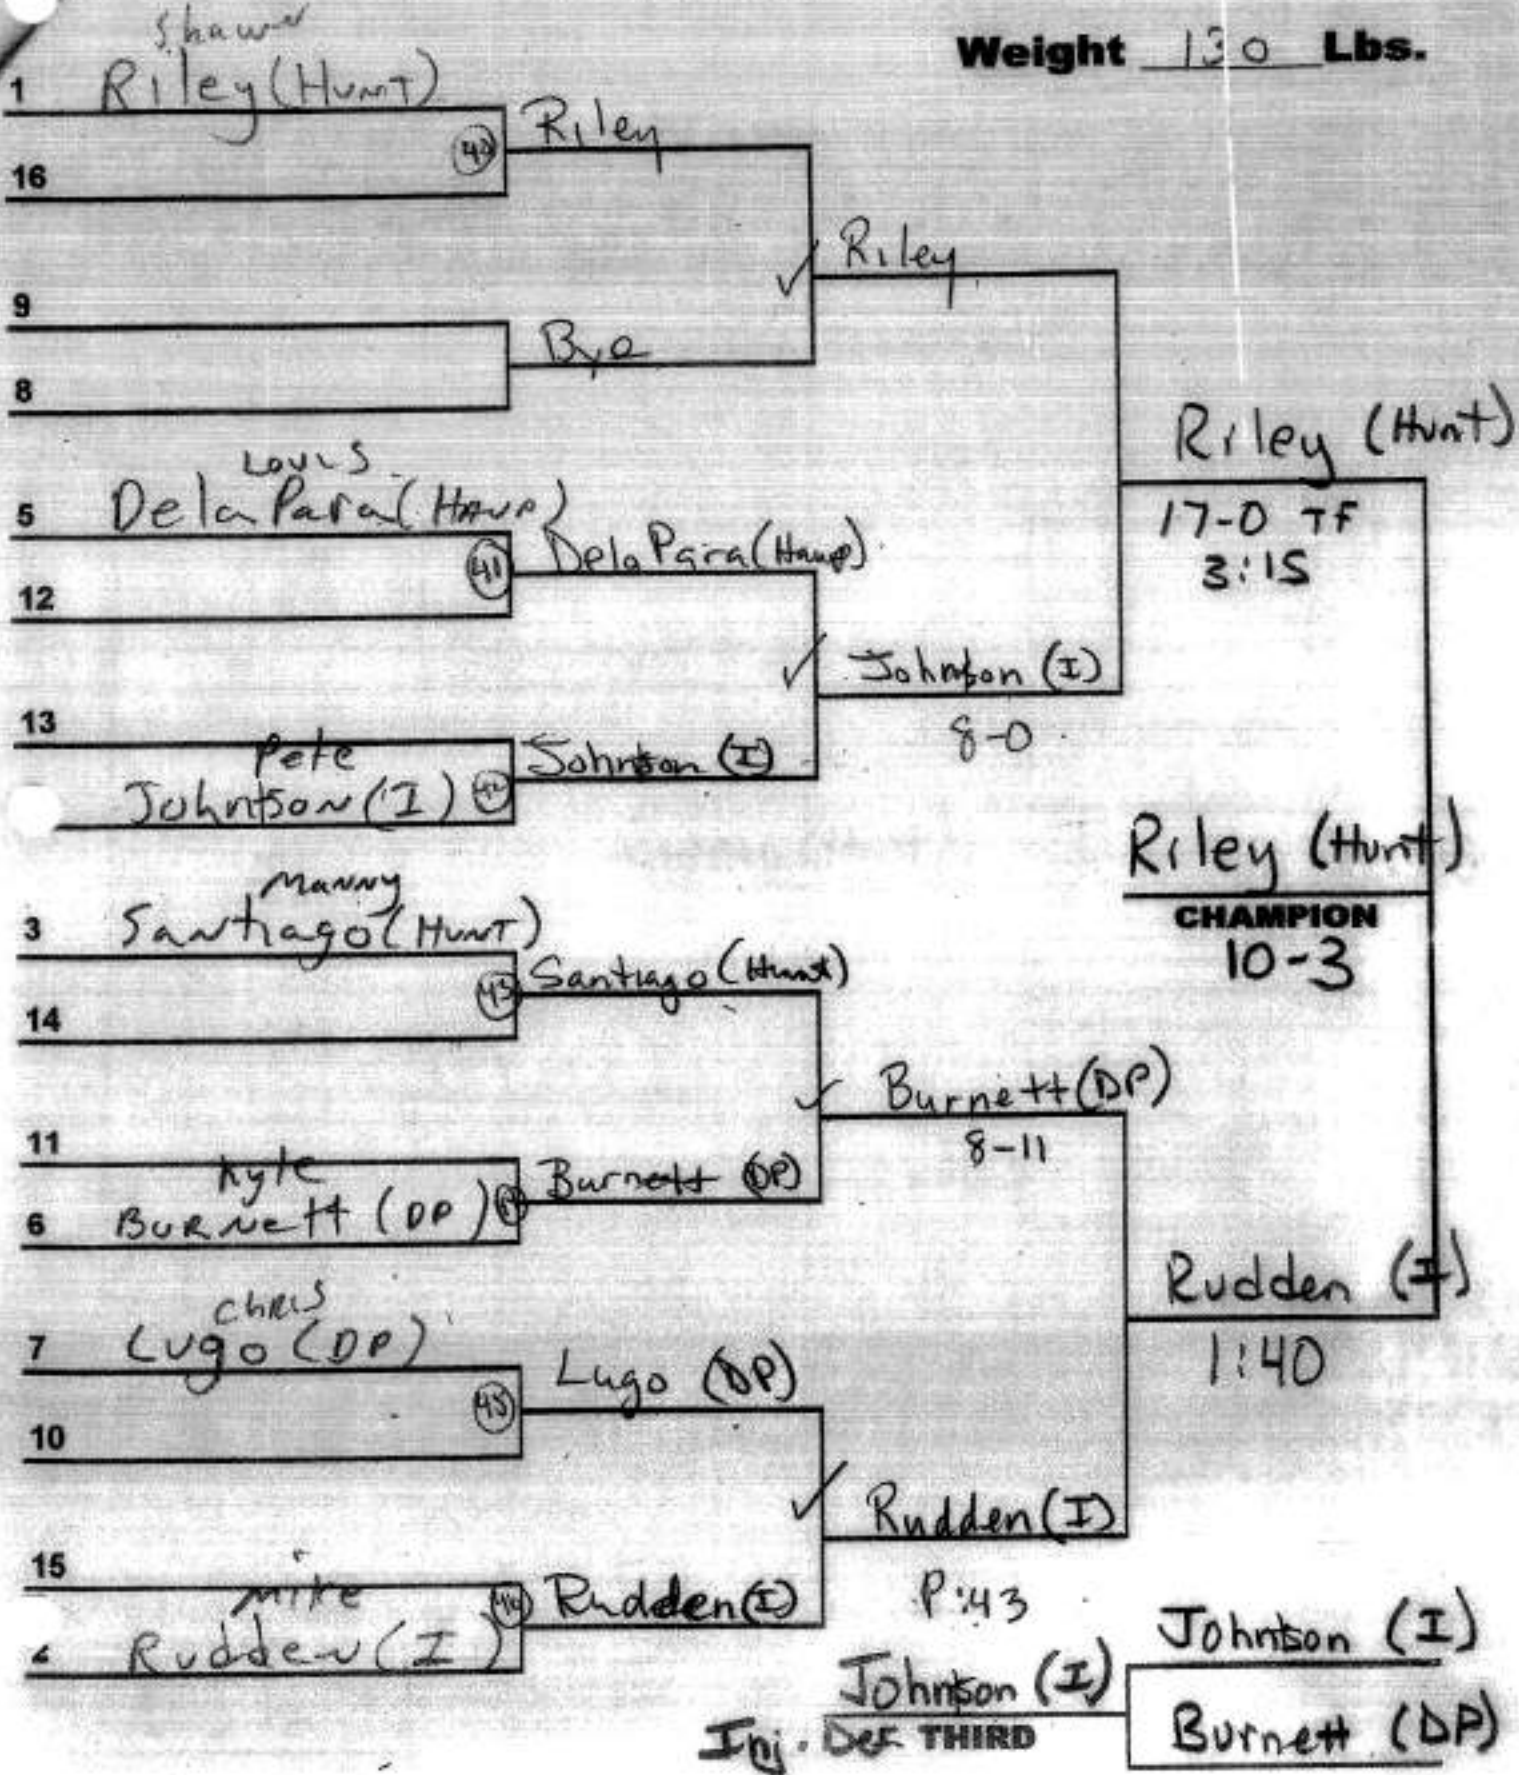

SECTION XI

2004 League Wrestling Championships

Weight 96 Lbs.

SECTION XI

2004 League Wrestling Championships

Weight 103 Lbs.

SECTION XI

2004 League Wrestling Championships

Weight 112 Lbs.

SECTION XI

2004 League Wrestling Championships

Weight 119 Lbs.

SECTION XI

2004 League Wrestling Championships

Weight 130 Lbs.

SECTION XI

2004 League Wrestling Championships

Weight 135 Lbs.

SECTION XI

2004 League Wrestling Championships

Weight 140 Lbs.

SECTION XI

2004 League Wrestling Championships

Weight 145 Lbs.

SECTION XI

2004 League Wrestling Championships

Weight 152 Lbs.

SECTION XI

2004 League Wrestling Championships

Weight 160 Lbs.

1 Charlie PARR (H)

16