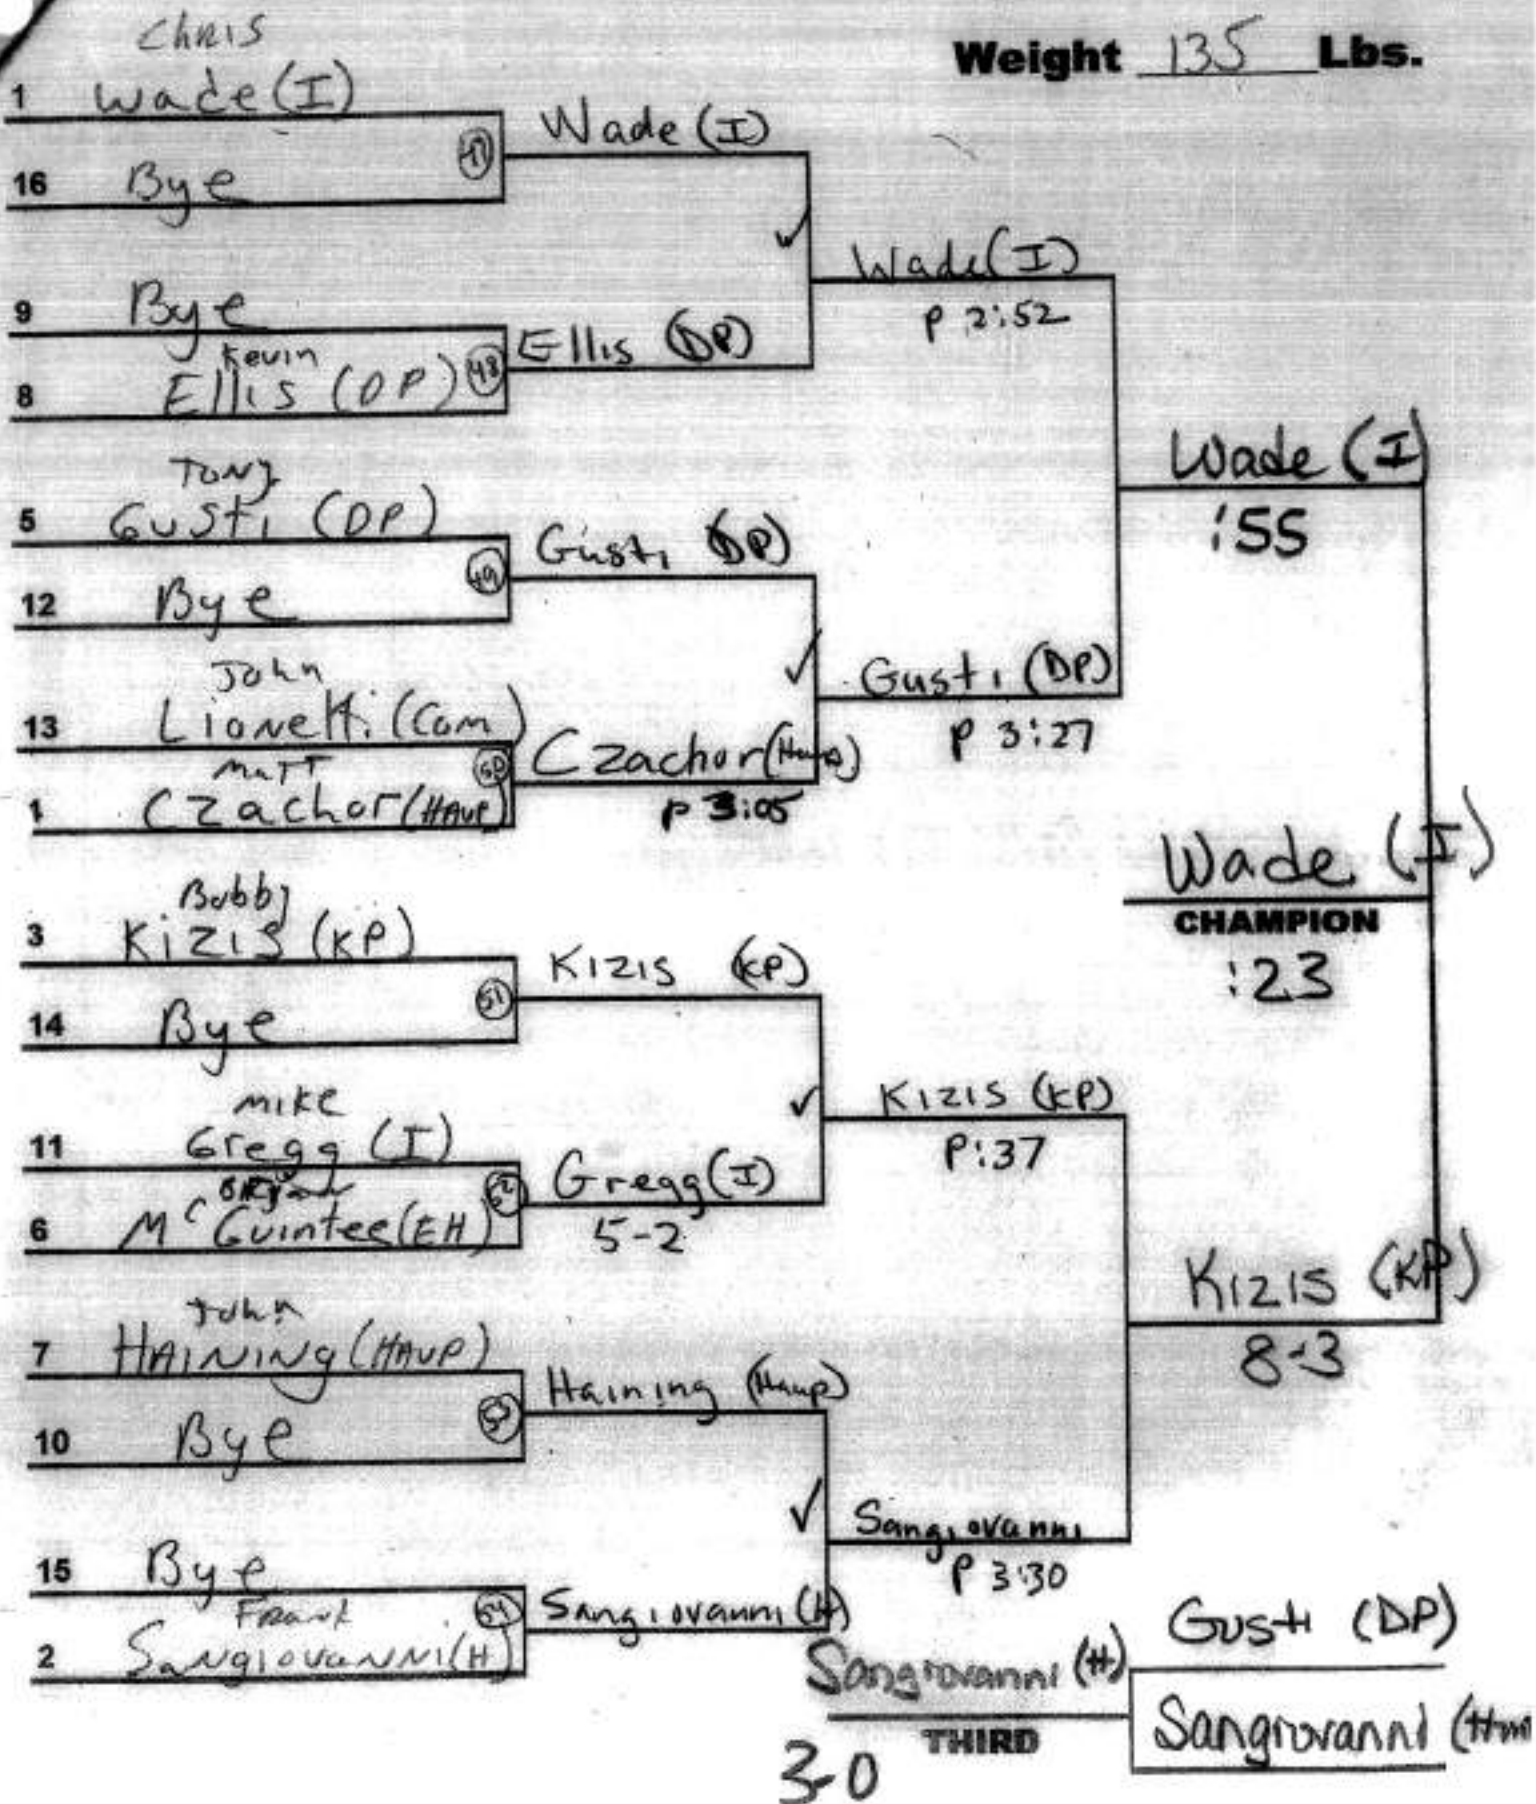

SECTION XI

2004 League Wrestling Championships

Weight 96 Lbs.

SECTION XI

2004 League Wrestling Championships

Weight 103 Lbs.

SECTION XI

2004 League Wrestling Championships

Weight 112 Lbs.

SECTION XI

2004 League Wrestling Championships

Weight 119 Lbs.

SECTION XI

2004 League Wrestling Championships

Weight 130 Lbs.

SECTION XI

2004 League Wrestling Championships

Weight 135 Lbs.

SECTION XI

2004 League Wrestling Championships

Weight 140 Lbs.

SECTION XI

2004 League Wrestling Championships

Weight 145 Lbs.

SECTION XI

2004 League Wrestling Championships

Weight 152 Lbs.

SECTION XI

2004 League Wrestling Championships

Weight 160 Lbs.

1 Charlie PARR (H)

16