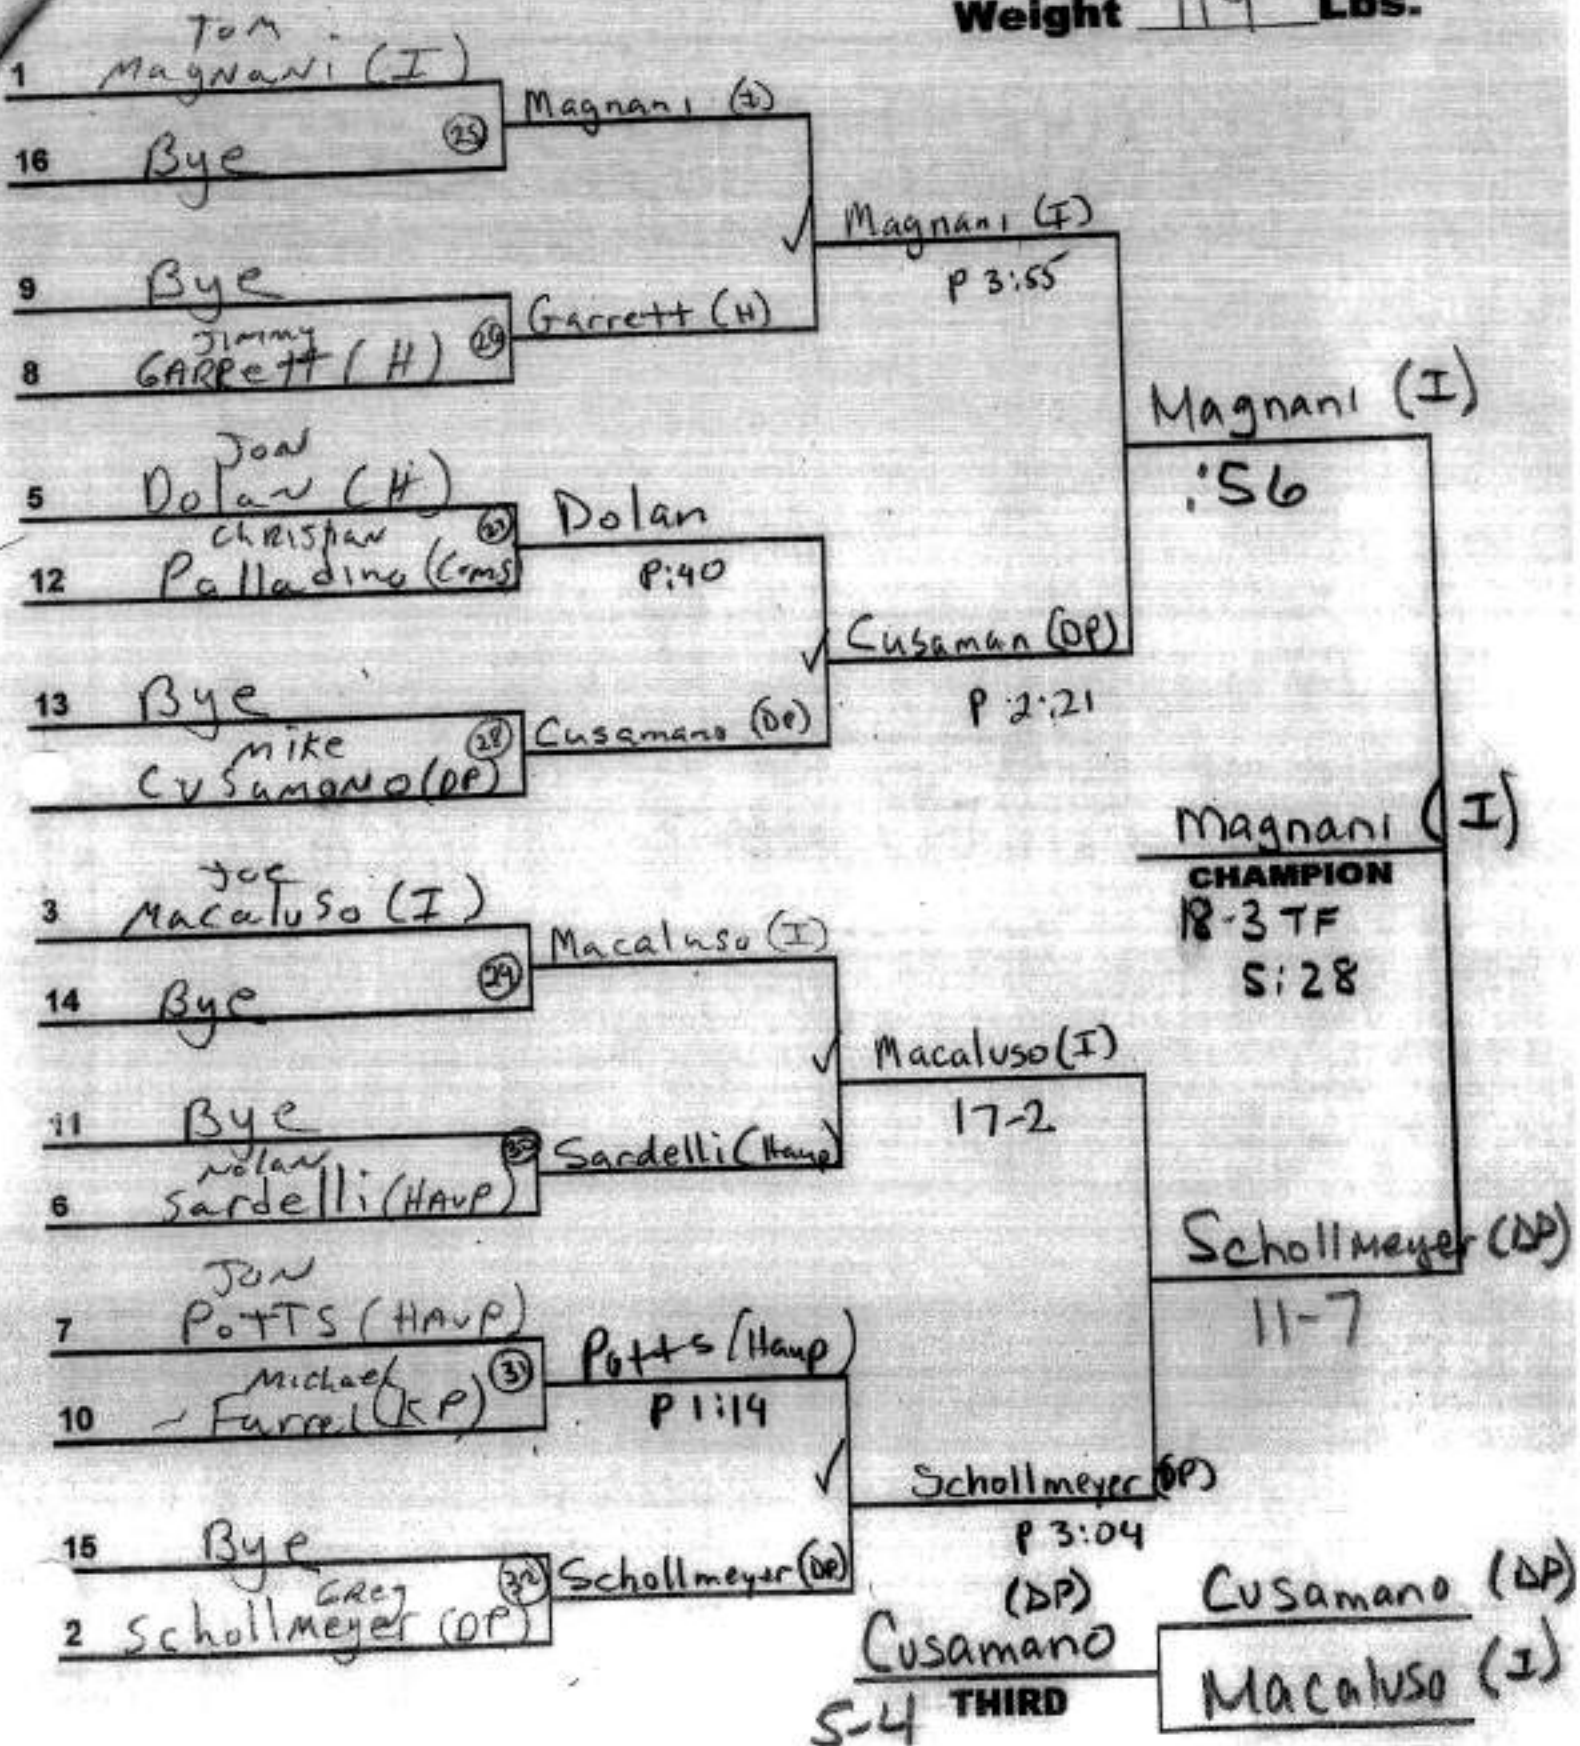

SECTION XI

2004 League Wrestling Championships

Weight 96 Lbs.

SECTION XI

2004 League Wrestling Championships

Weight 103 Lbs.

SECTION XI

2004 League Wrestling Championships

Weight 112 Lbs.

SECTION XI

2004 League Wrestling Championships

Weight 119 Lbs.

SECTION XI

2004 League Wrestling Championships

Weight 130 Lbs.

SECTION XI

2004 League Wrestling Championships

Weight 135 Lbs.

SECTION XI

2004 League Wrestling Championships

Weight 140 Lbs.

SECTION XI

2004 League Wrestling Championships

Weight 145 Lbs.

SECTION XI

2004 League Wrestling Championships

Weight 152 Lbs.

SECTION XI

2004 League Wrestling Championships

Weight 160 Lbs.

1 Charlie PARR (H)

16