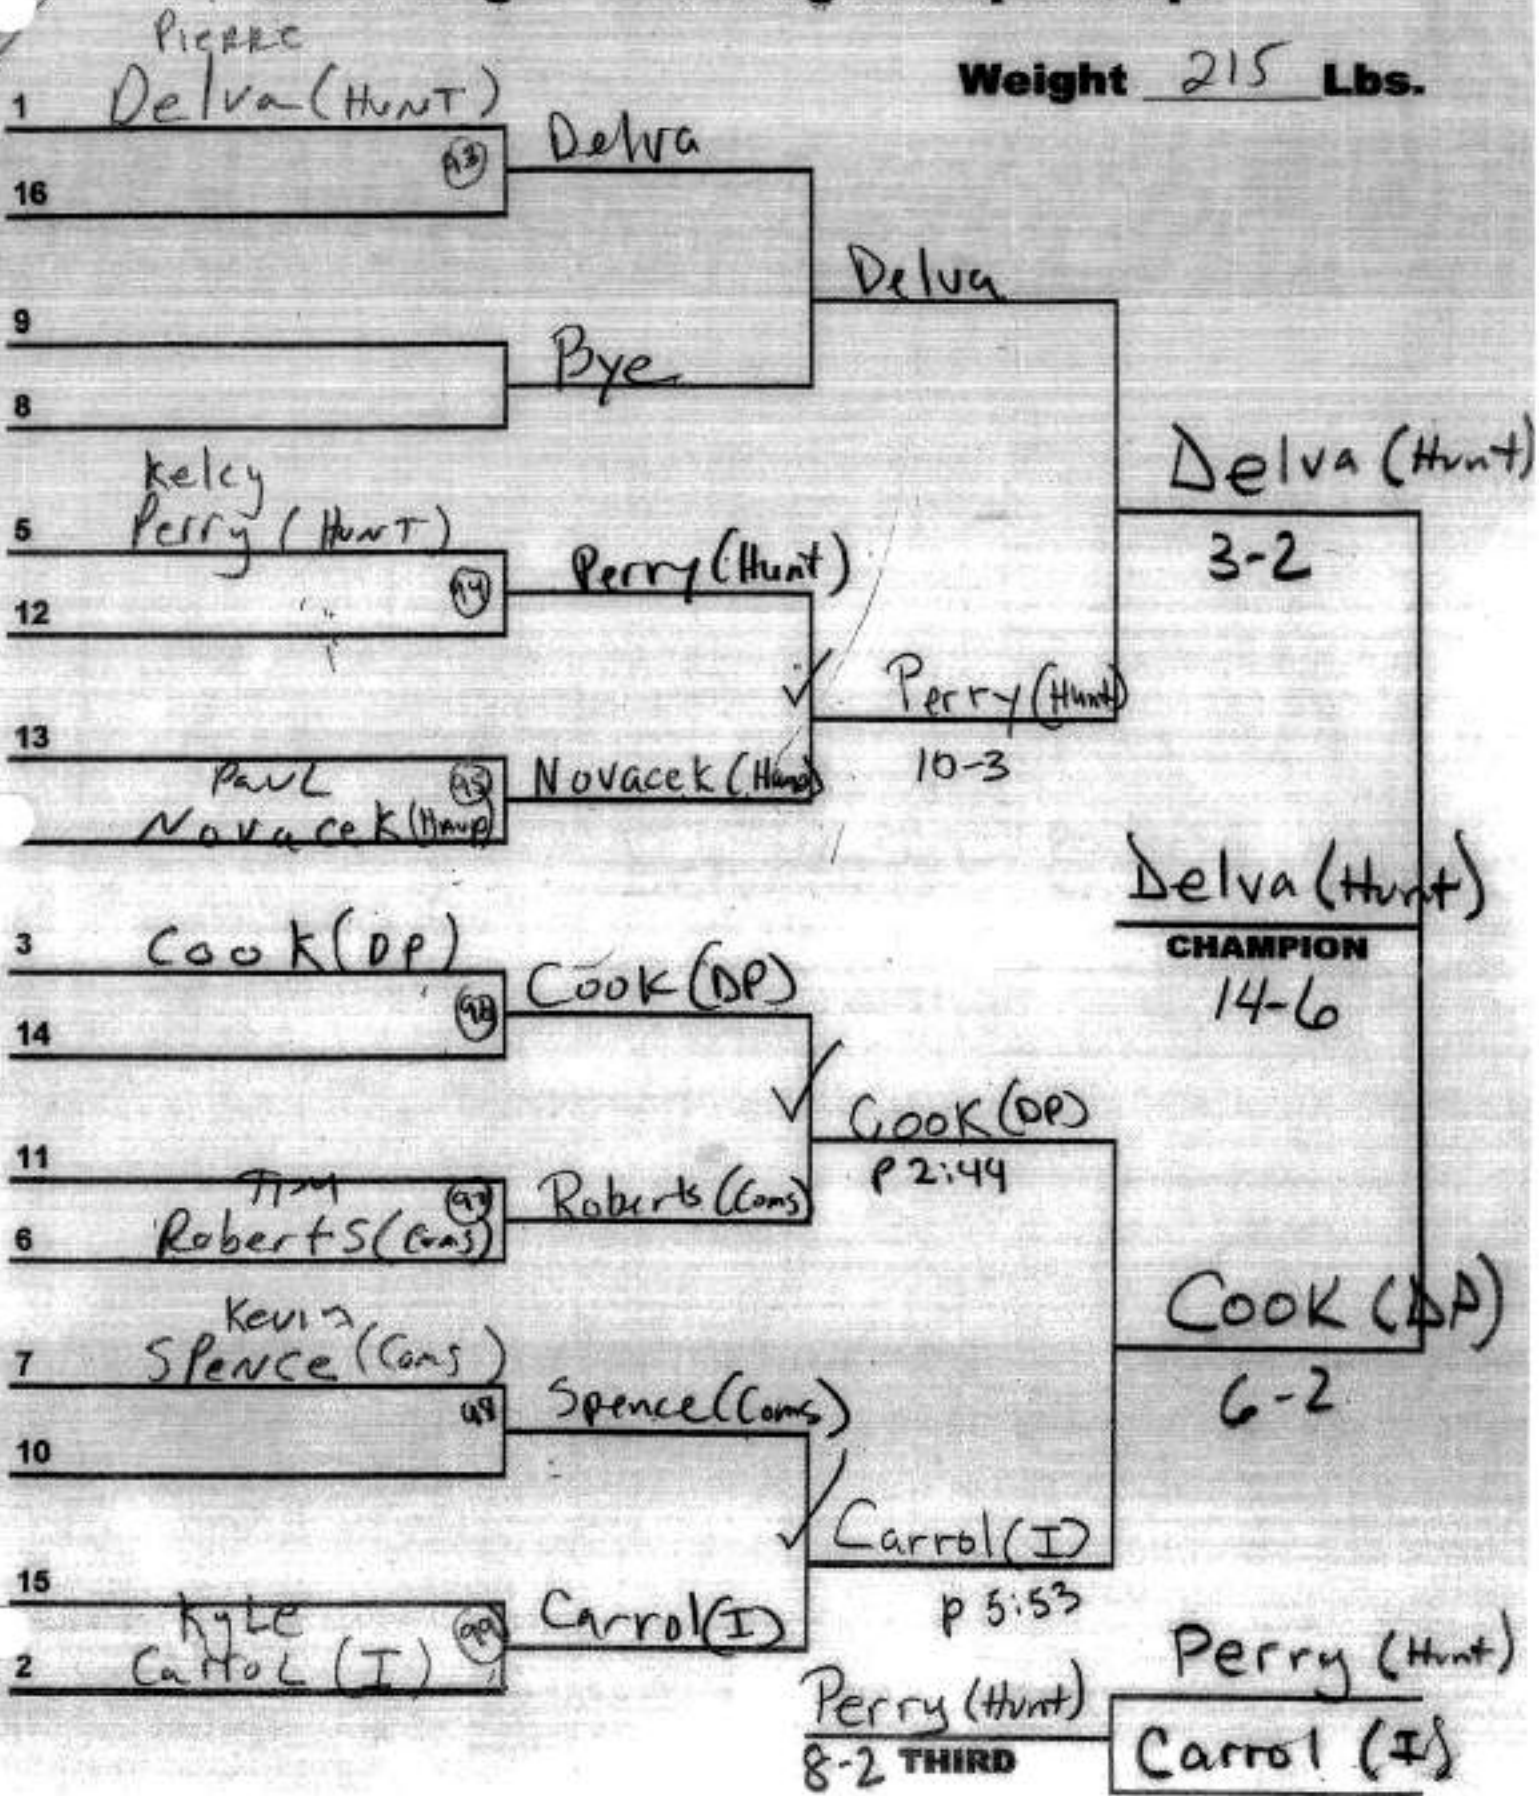

Weight 215 Lbs.

SECTION XI

2004 League Wrestling Championships

Weight 275 Lbs.