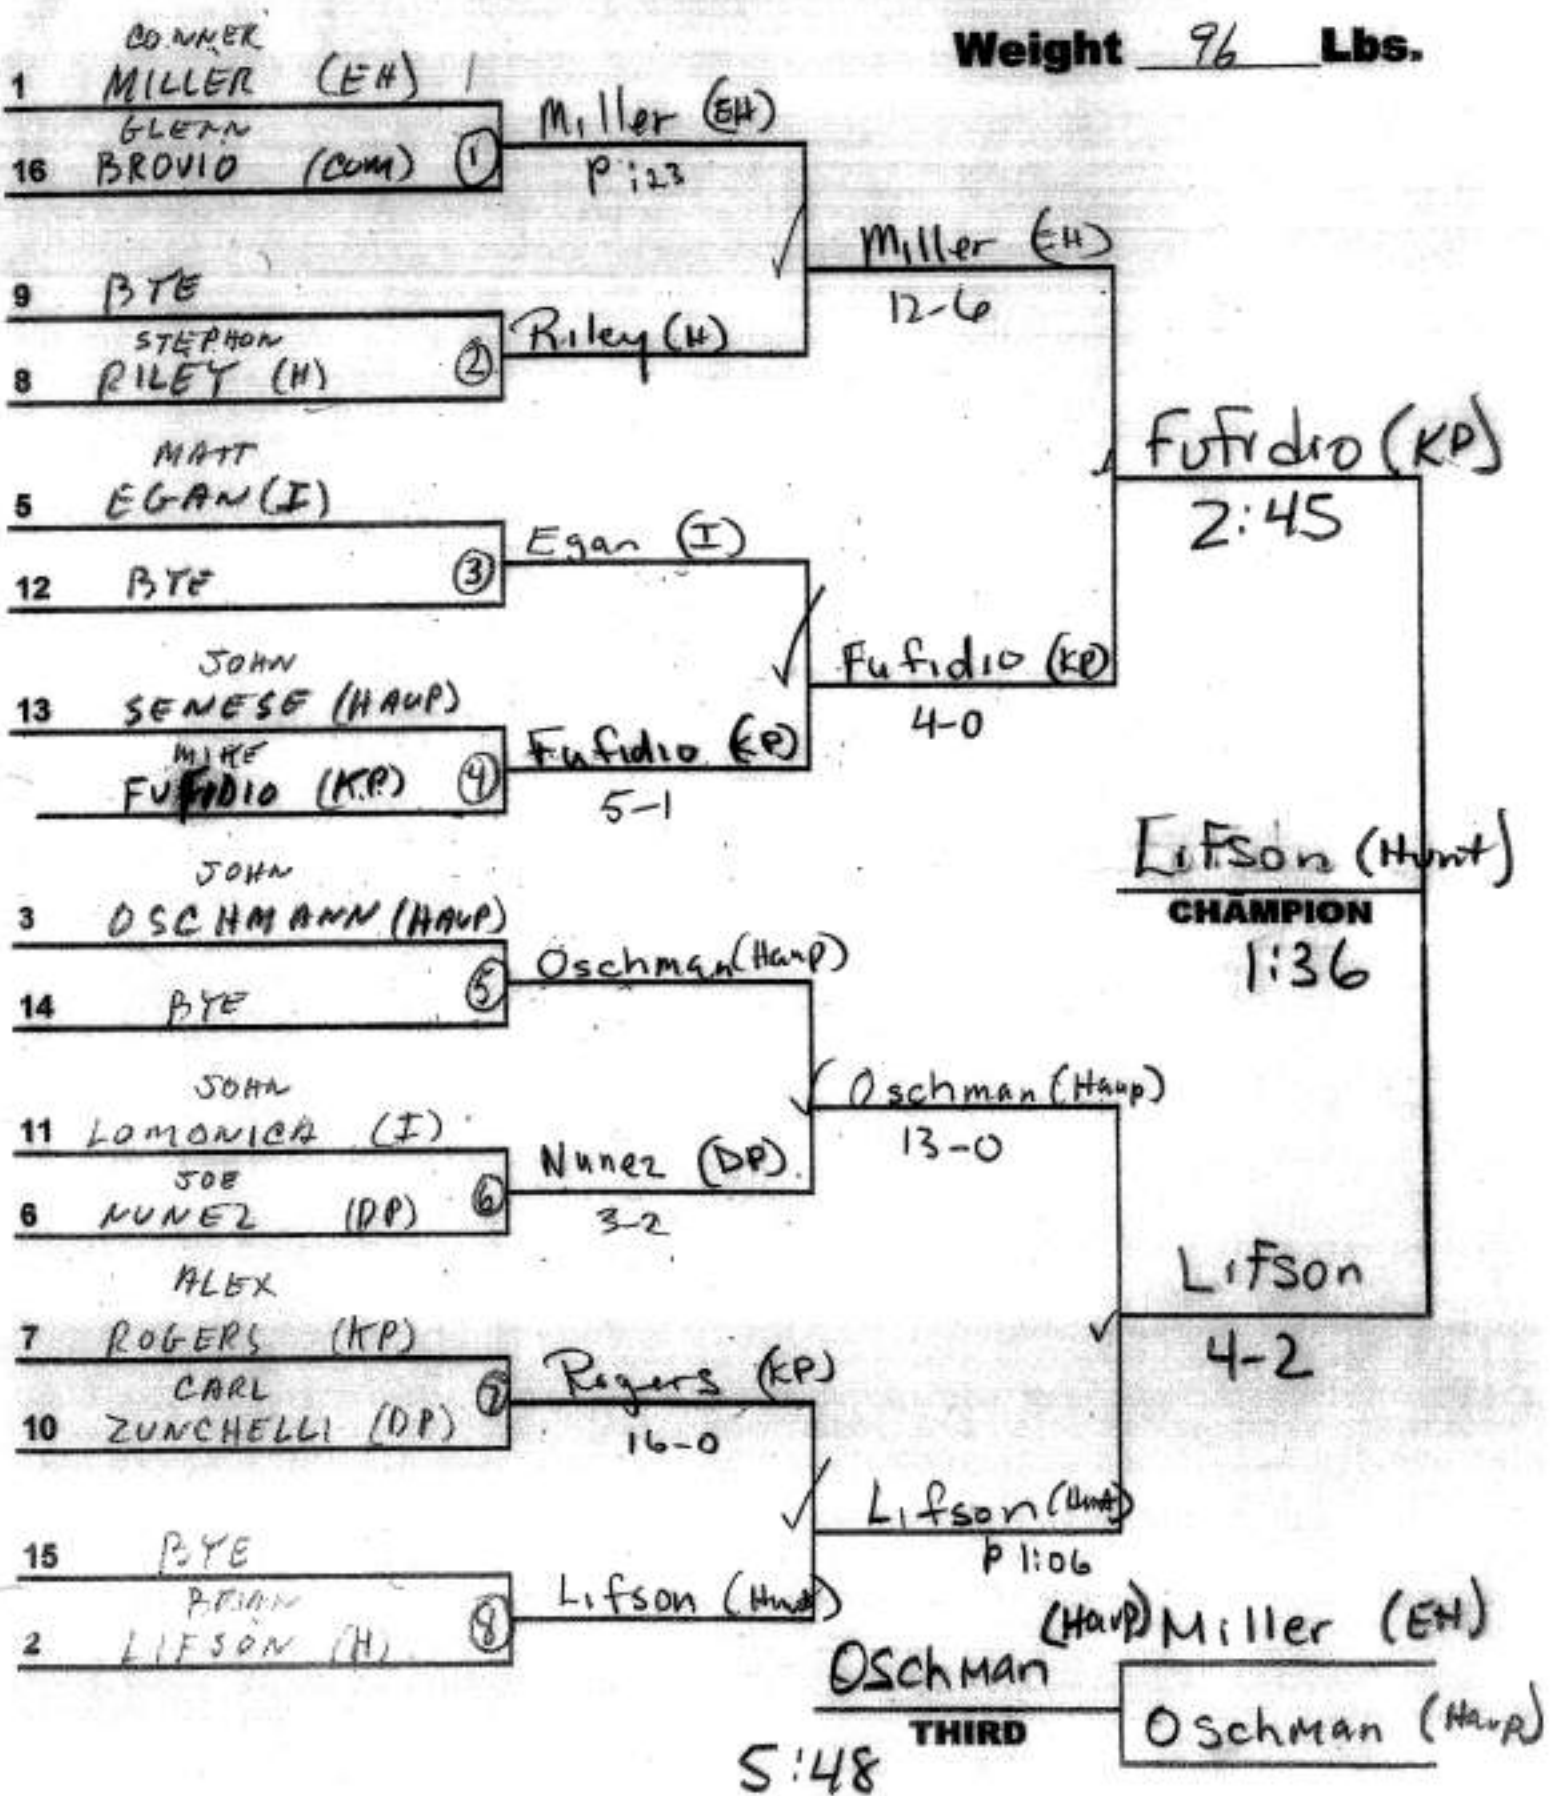

SECTION XI

2004 League Wrestling Championships

Weight 96 Lbs.

SECTION XI

2004 League Wrestling Championships

Weight 103 Lbs.

SECTION XI

2004 League Wrestling Championships

Weight 112 Lbs.

SECTION XI

2004 League Wrestling Championships

Weight 119 Lbs.

SECTION XI

2004 League Wrestling Championships

Weight 130 Lbs.

SECTION XI

2004 League Wrestling Championships

Weight 135 Lbs.

SECTION XI

2004 League Wrestling Championships

Weight 140 Lbs.

SECTION XI

2004 League Wrestling Championships

Weight 145 Lbs.