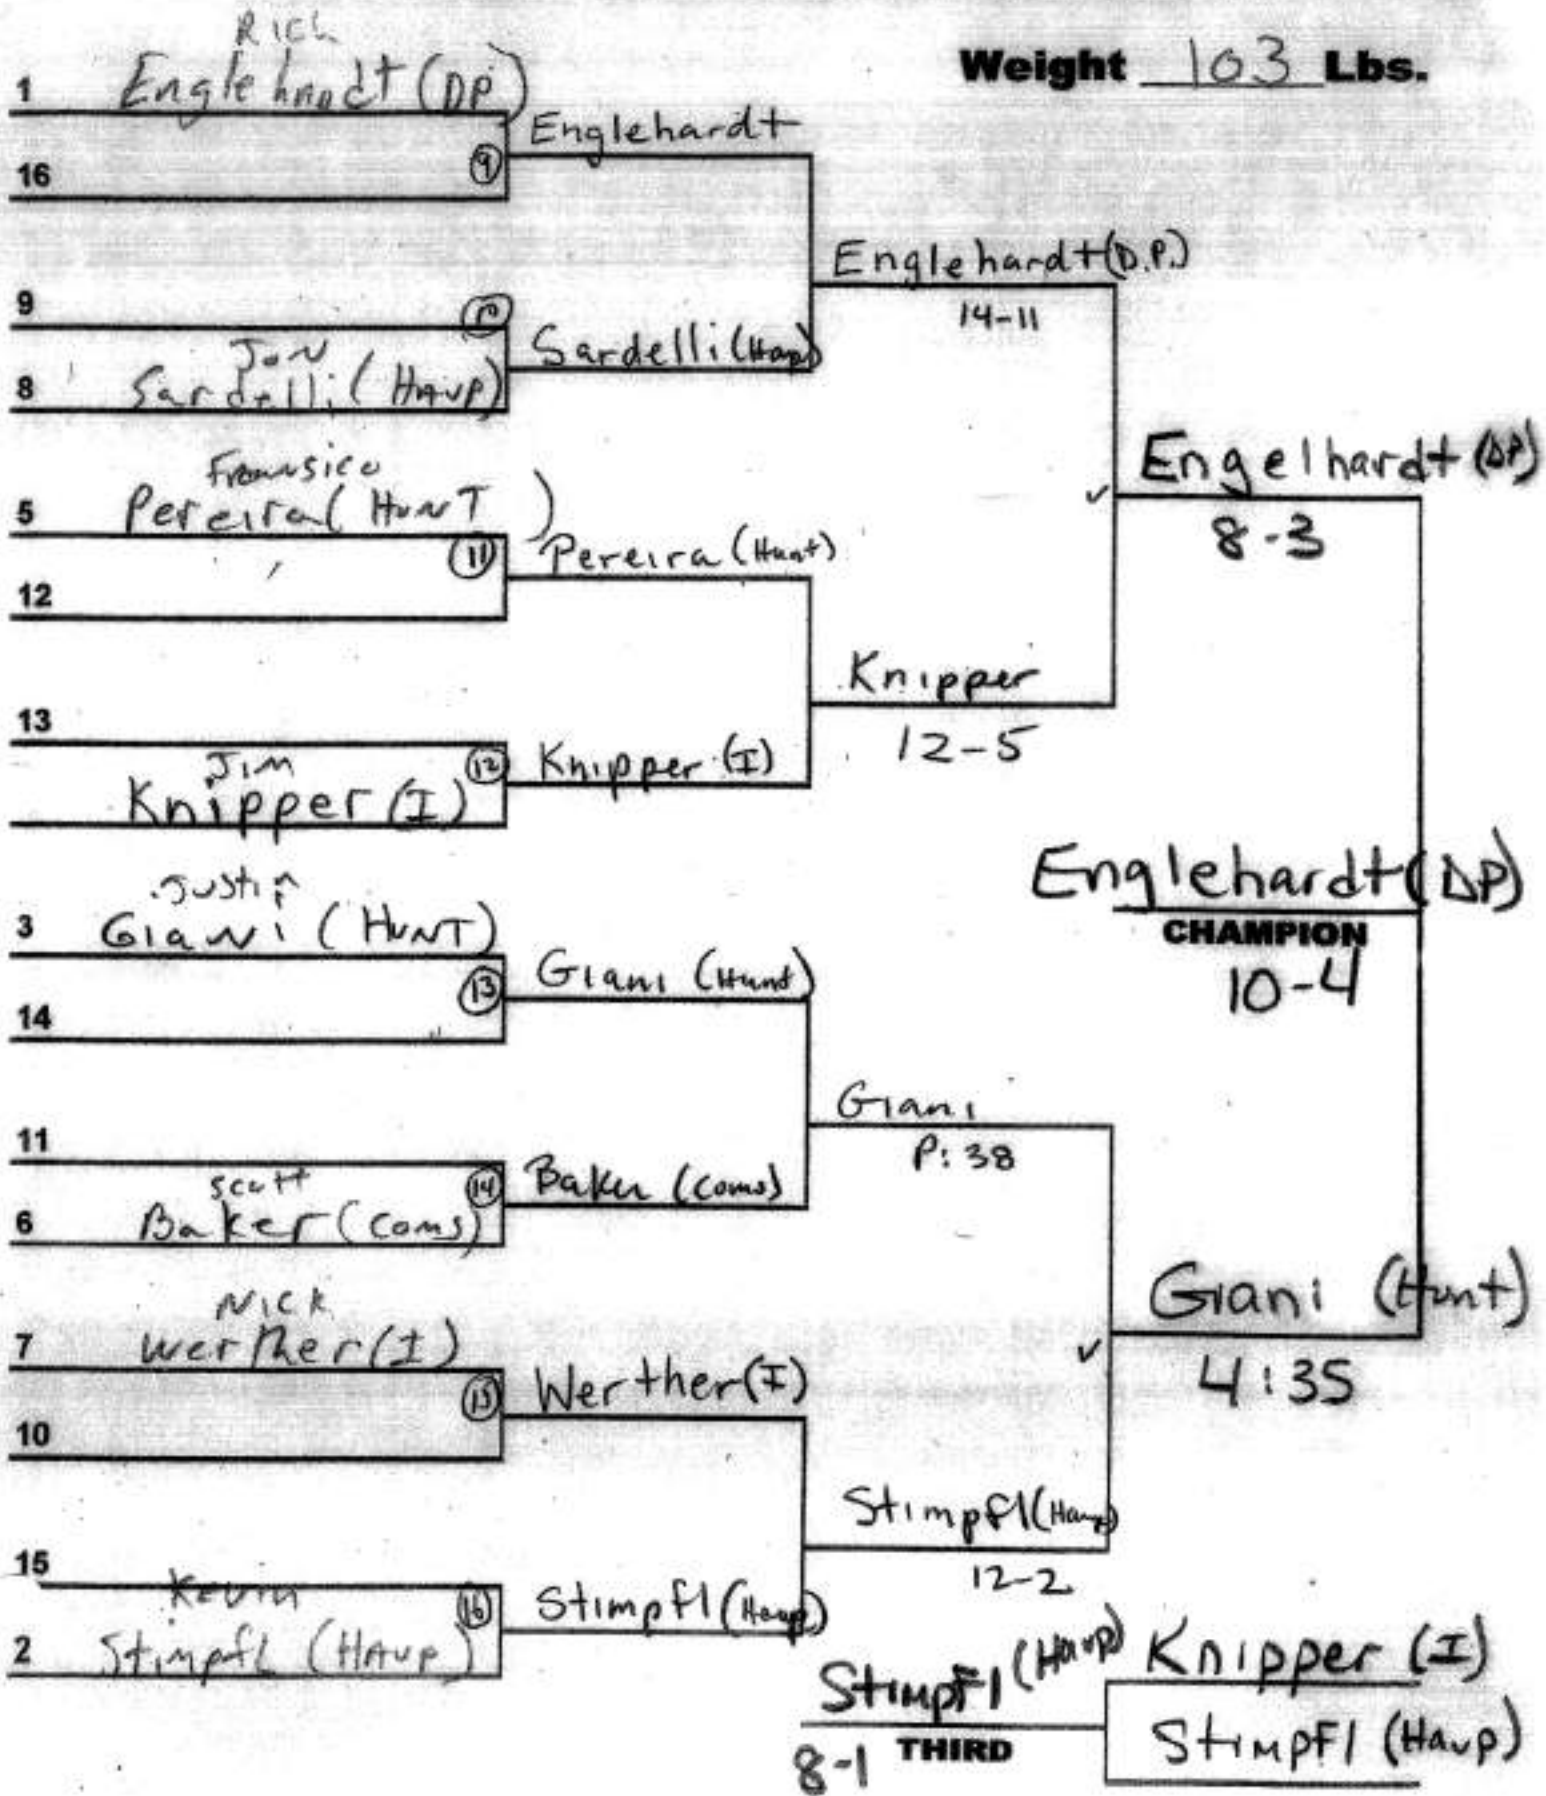

SECTION XI

2004 League Wrestling Championships

Weight 96 Lbs.

SECTION XI

2004 League Wrestling Championships

Weight 103 Lbs.

SECTION XI

2004 League Wrestling Championships

Weight 112 Lbs.

SECTION XI

2004 League Wrestling Championships

Weight 119 Lbs.

SECTION XI

2004 League Wrestling Championships

Weight 130 Lbs.

SECTION XI