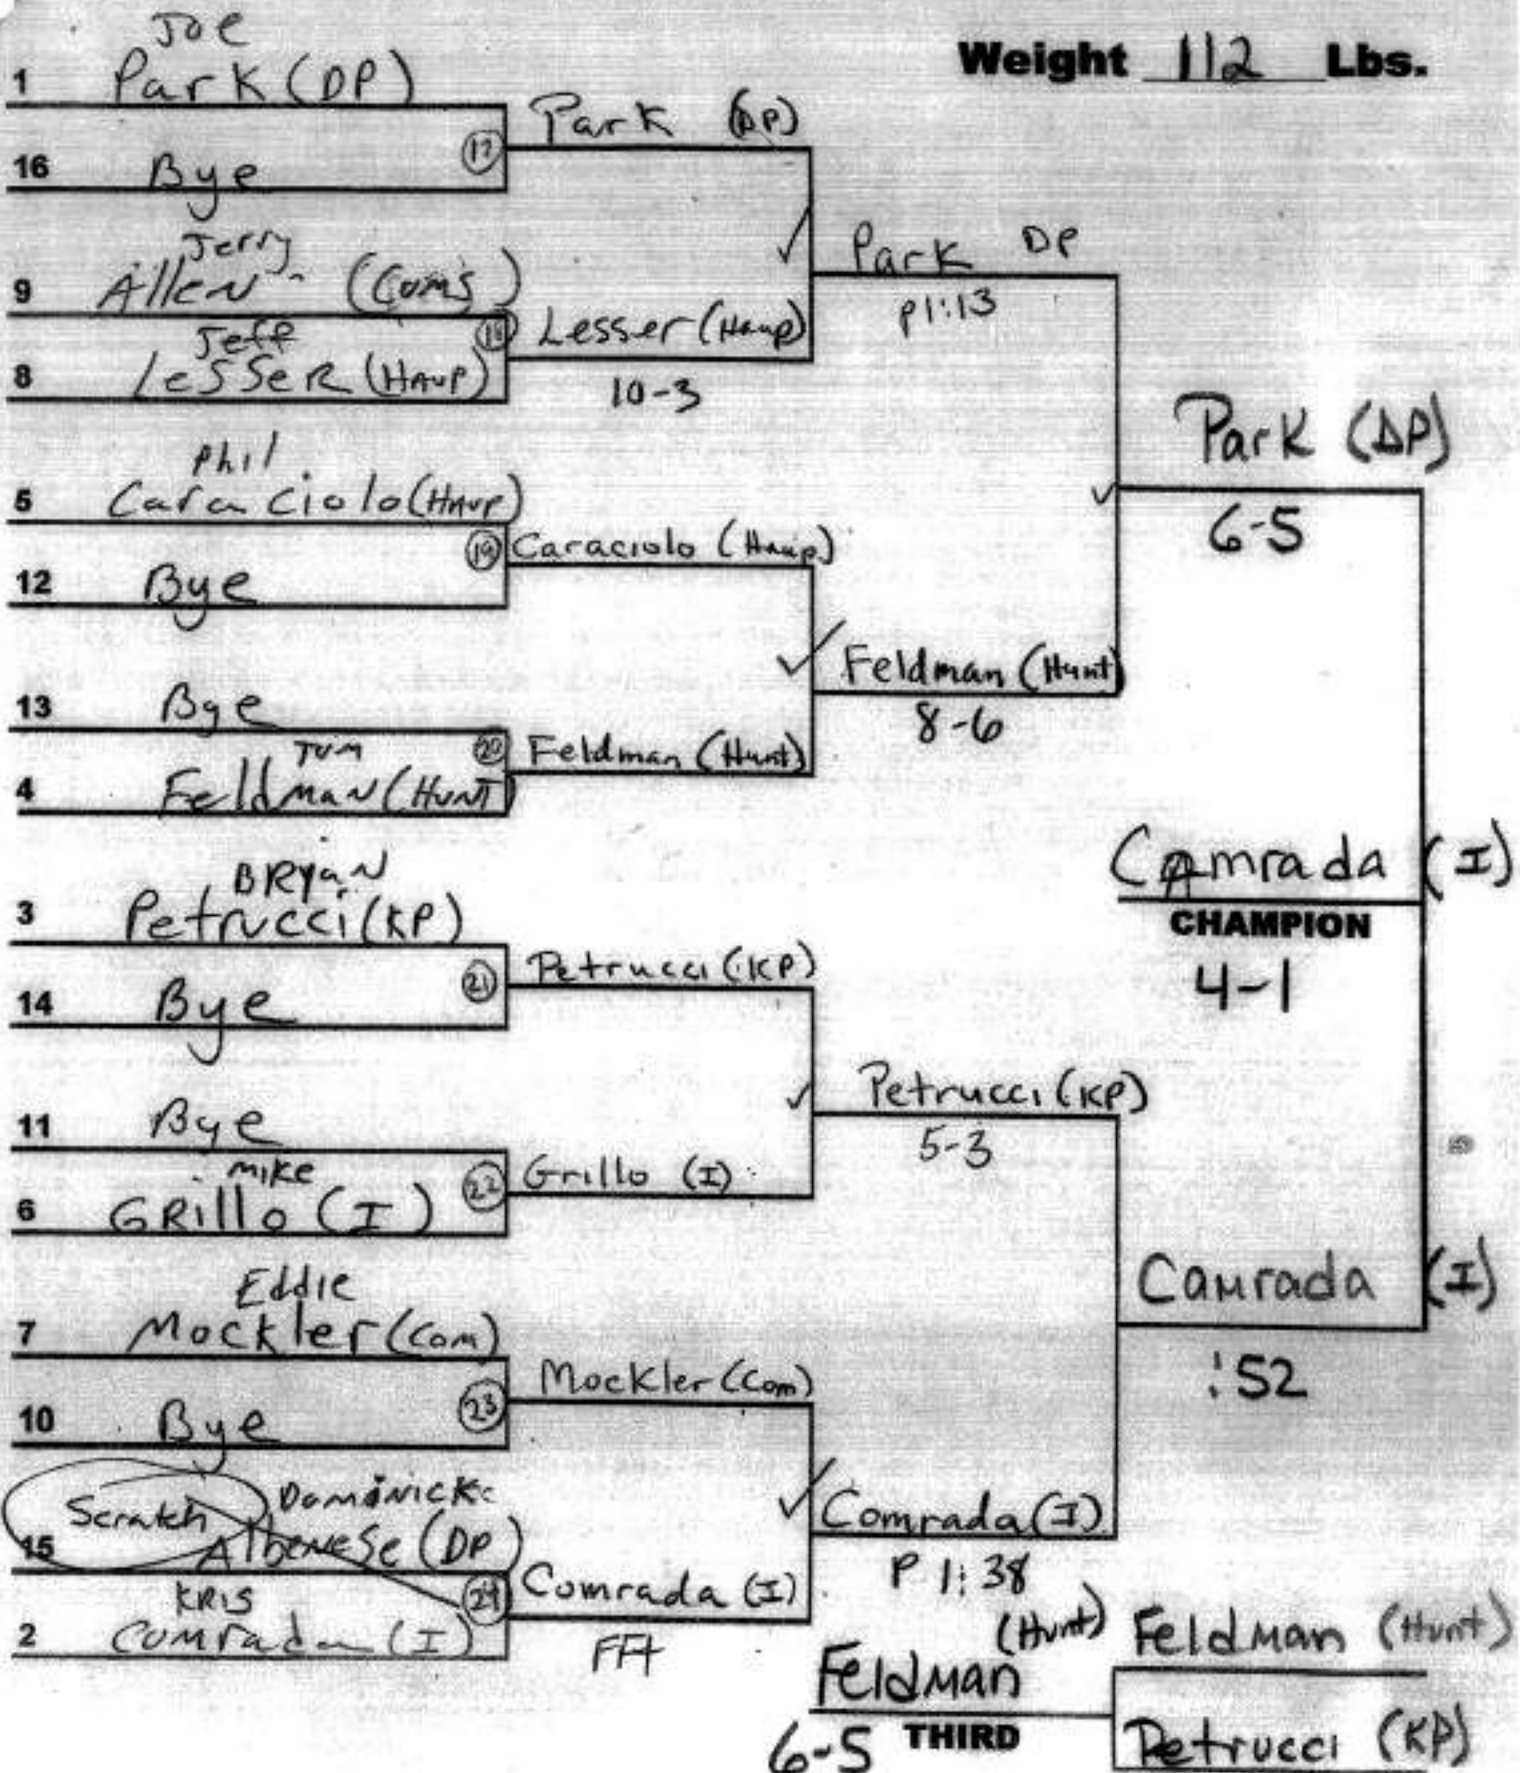

SECTION XI

2004 League Wrestling Championships

Weight 96 Lbs.

SECTION XI

2004 League Wrestling Championships

Weight 103 Lbs.

SECTION XI

2004 League Wrestling Championships

Weight 112 Lbs.

SECTION XI

2004 League Wrestling Championships

Weight 119 Lbs.

SECTION XI

2004 League Wrestling Championships

Weight 130 Lbs.

SECTION XI

2004 League Wrestling Championships

Weight 135 Lbs.

SECTION XI

2004 League Wrestling Championships

Weight 140 Lbs.

SECTION XI

2004 League Wrestling Championships

Weight 145 Lbs.