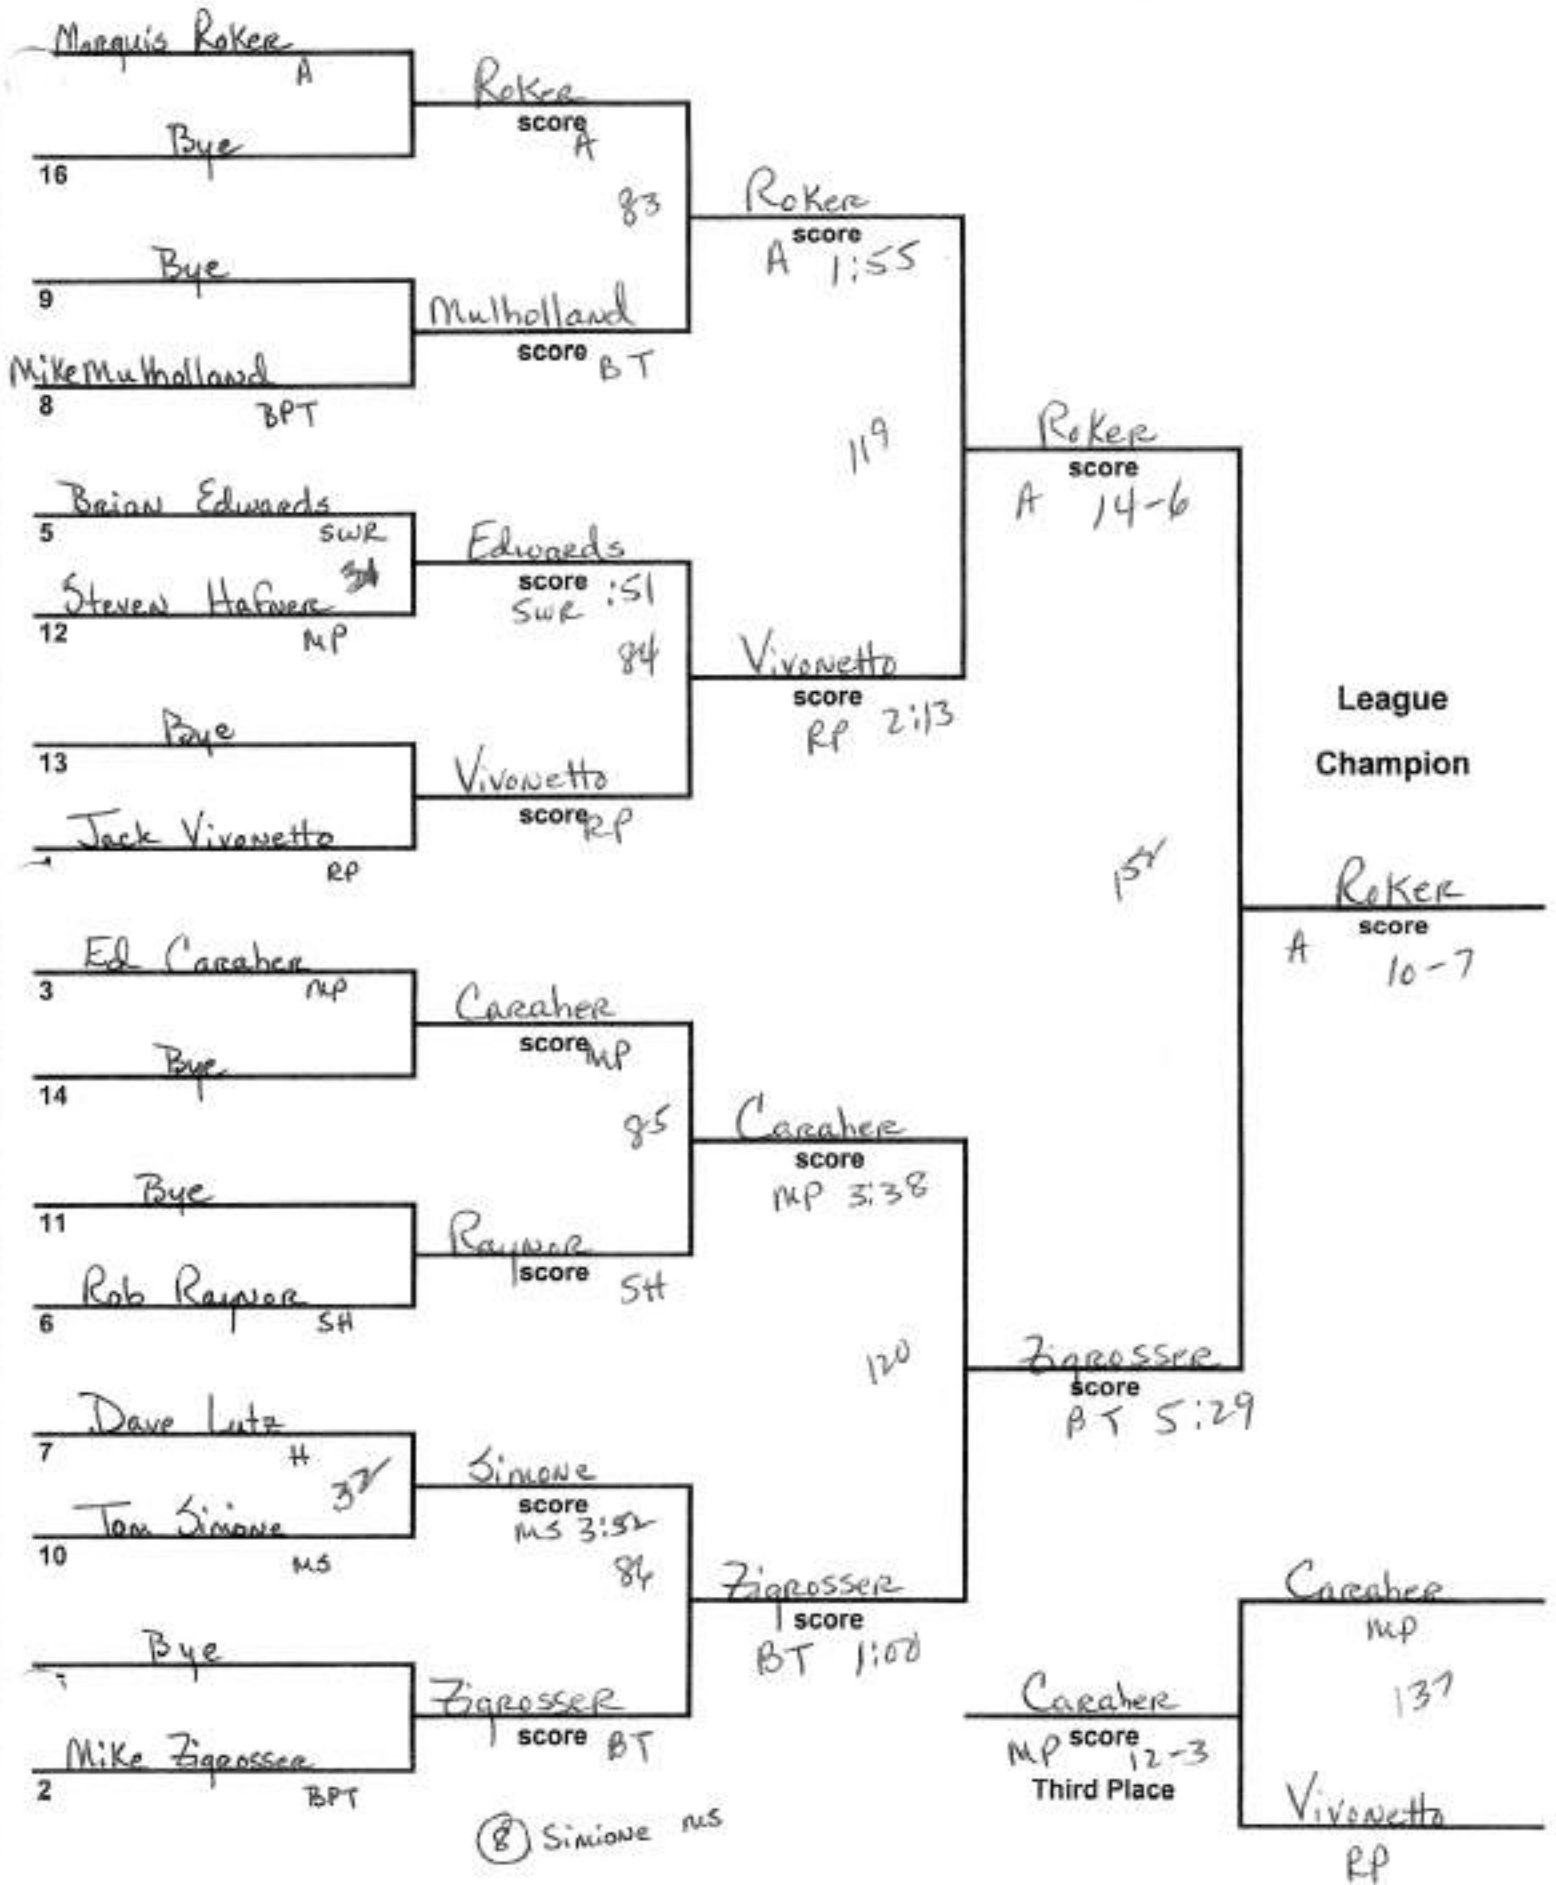

152 lbs. Weight Class

160 lbs. Weight Class

189 lbs. Weight Class

215 lbs. Weight Class

275 heavy. Weight Class