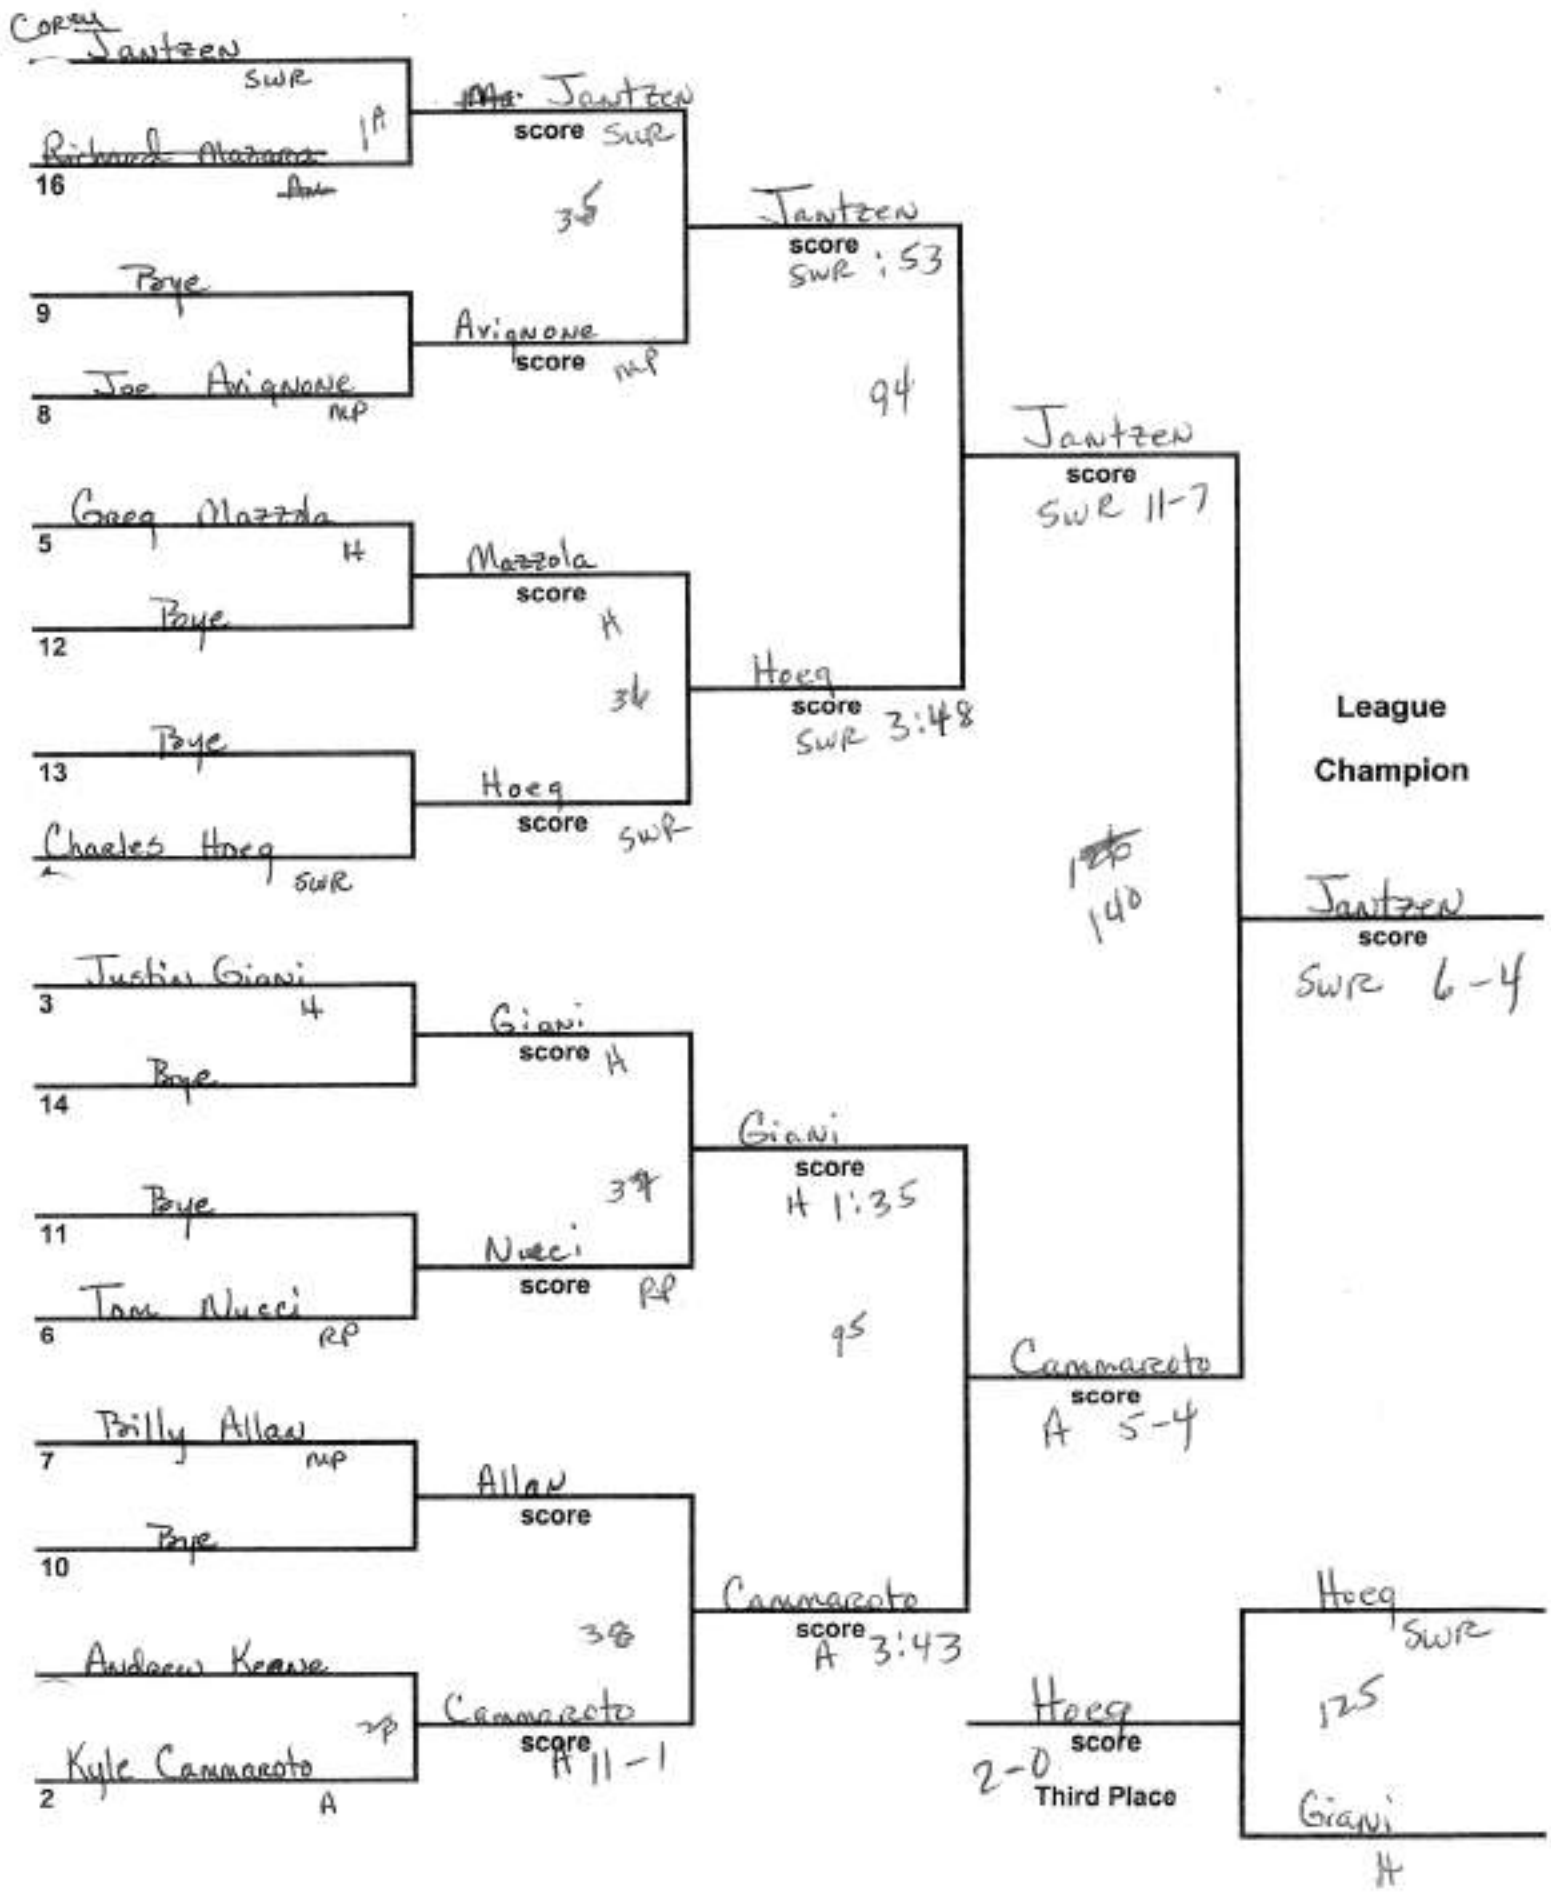

96 lbs. Weight Class

112 lbs. Weight Class

119 lbs. Weight Class

125 lbs. Weight Class

130 lbs. Weight Class

135 lbs. Weight Class

140 lbs. Weight Class

145 lbs. Weight Class

152 lbs. Weight Class

160 lbs. Weight Class

189 lbs. Weight Class

215 lbs. Weight Class

275 heavy. Weight Class