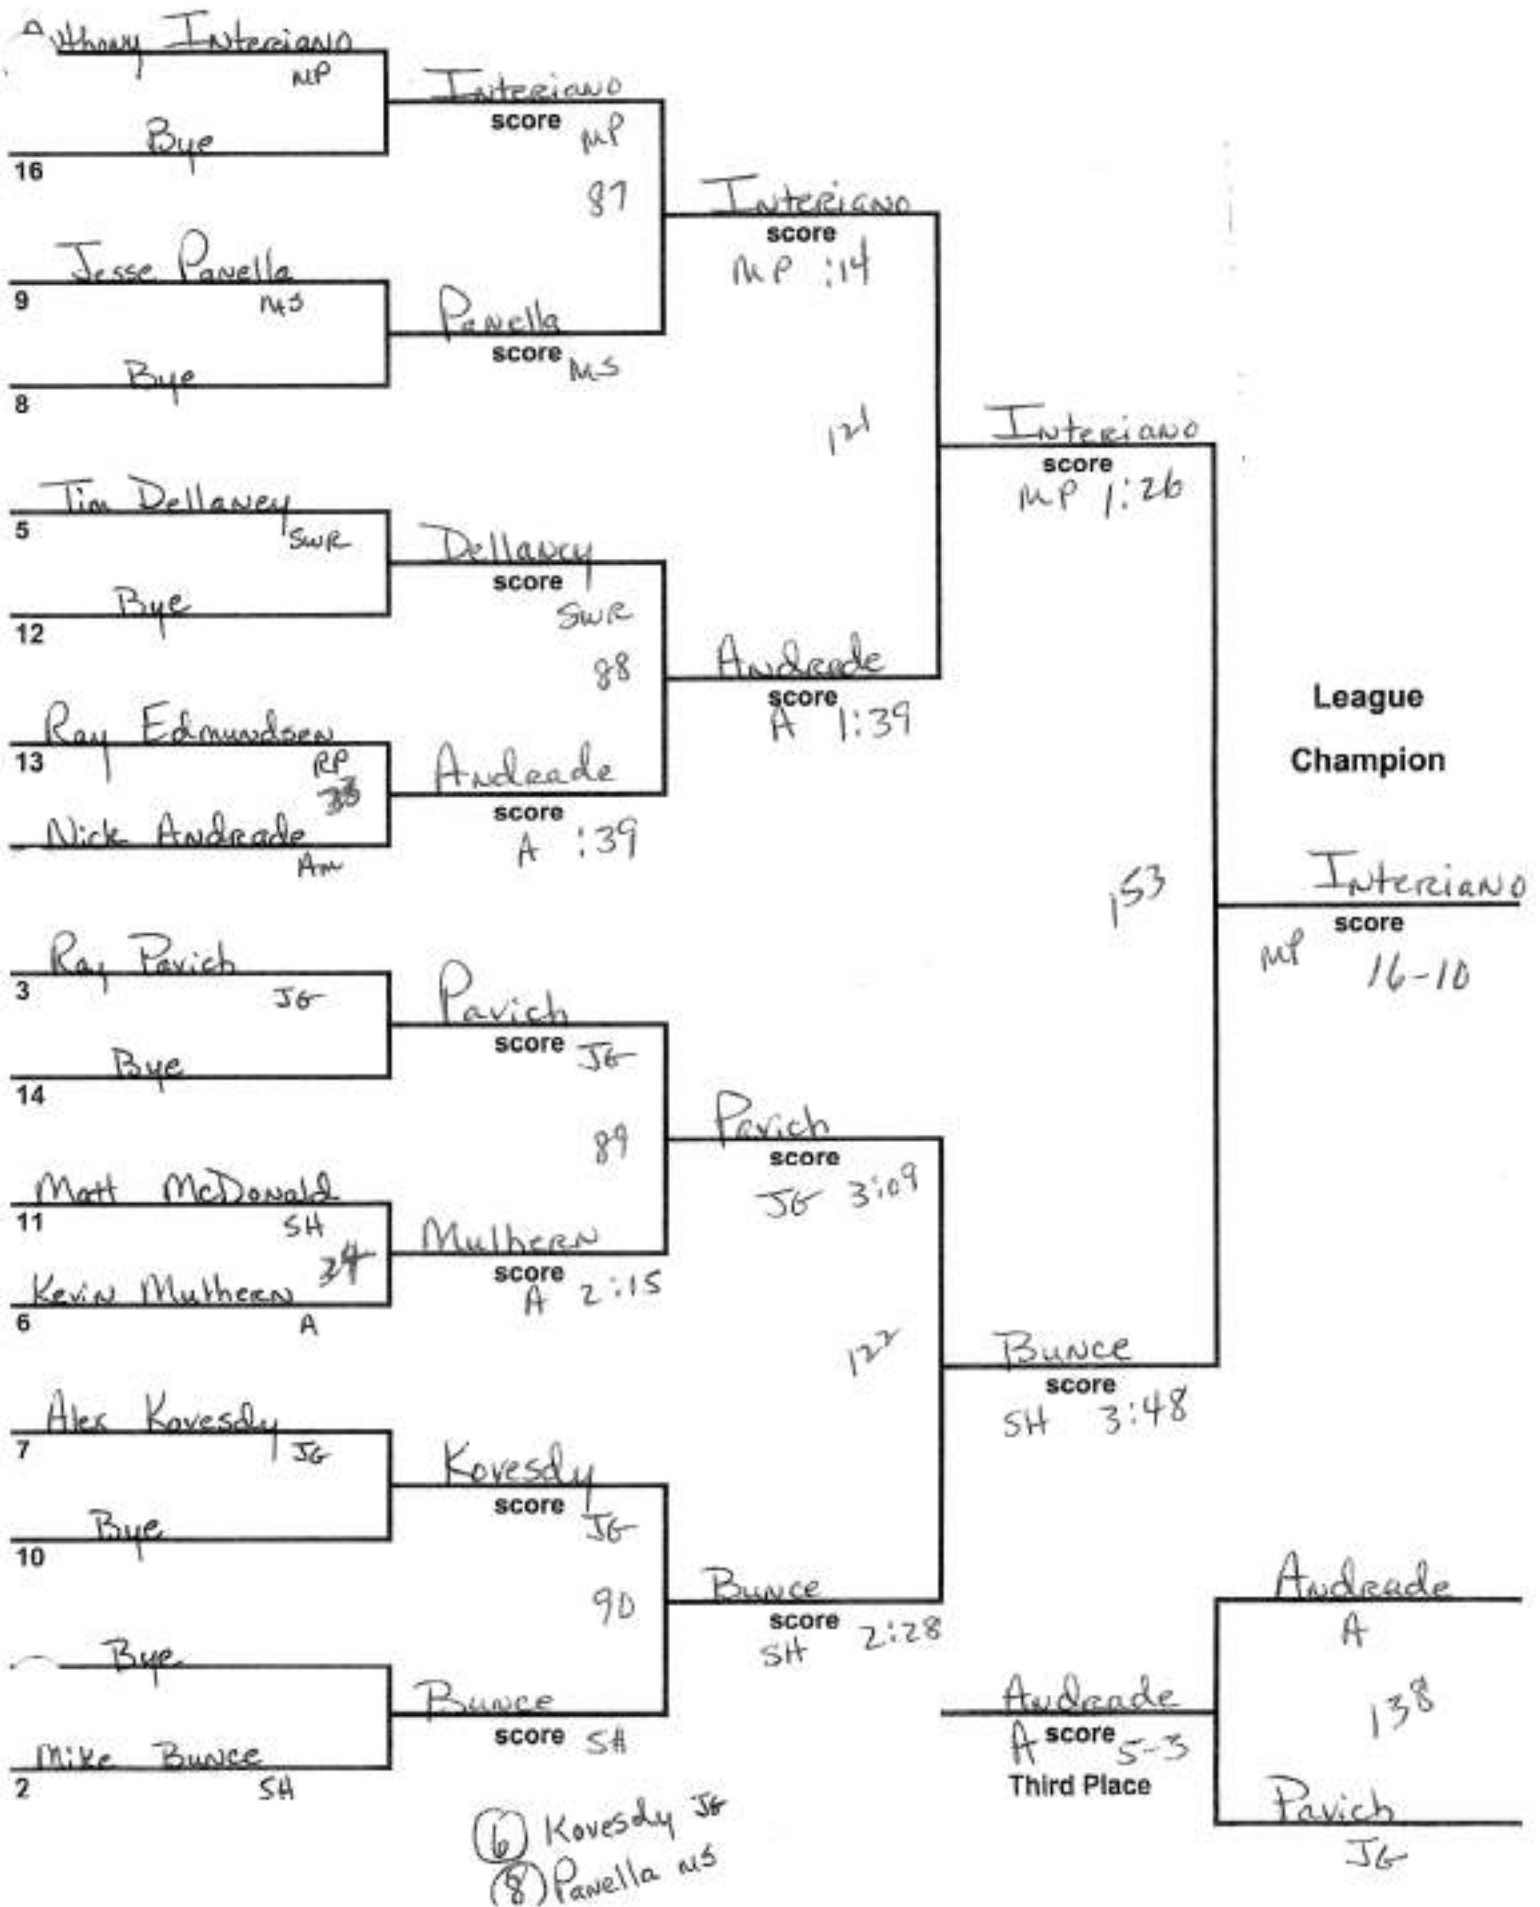

152 lbs. Weight Class

160 lbs. Weight Class

189 lbs. Weight Class

215 lbs. Weight Class

275 heavy. Weight Class