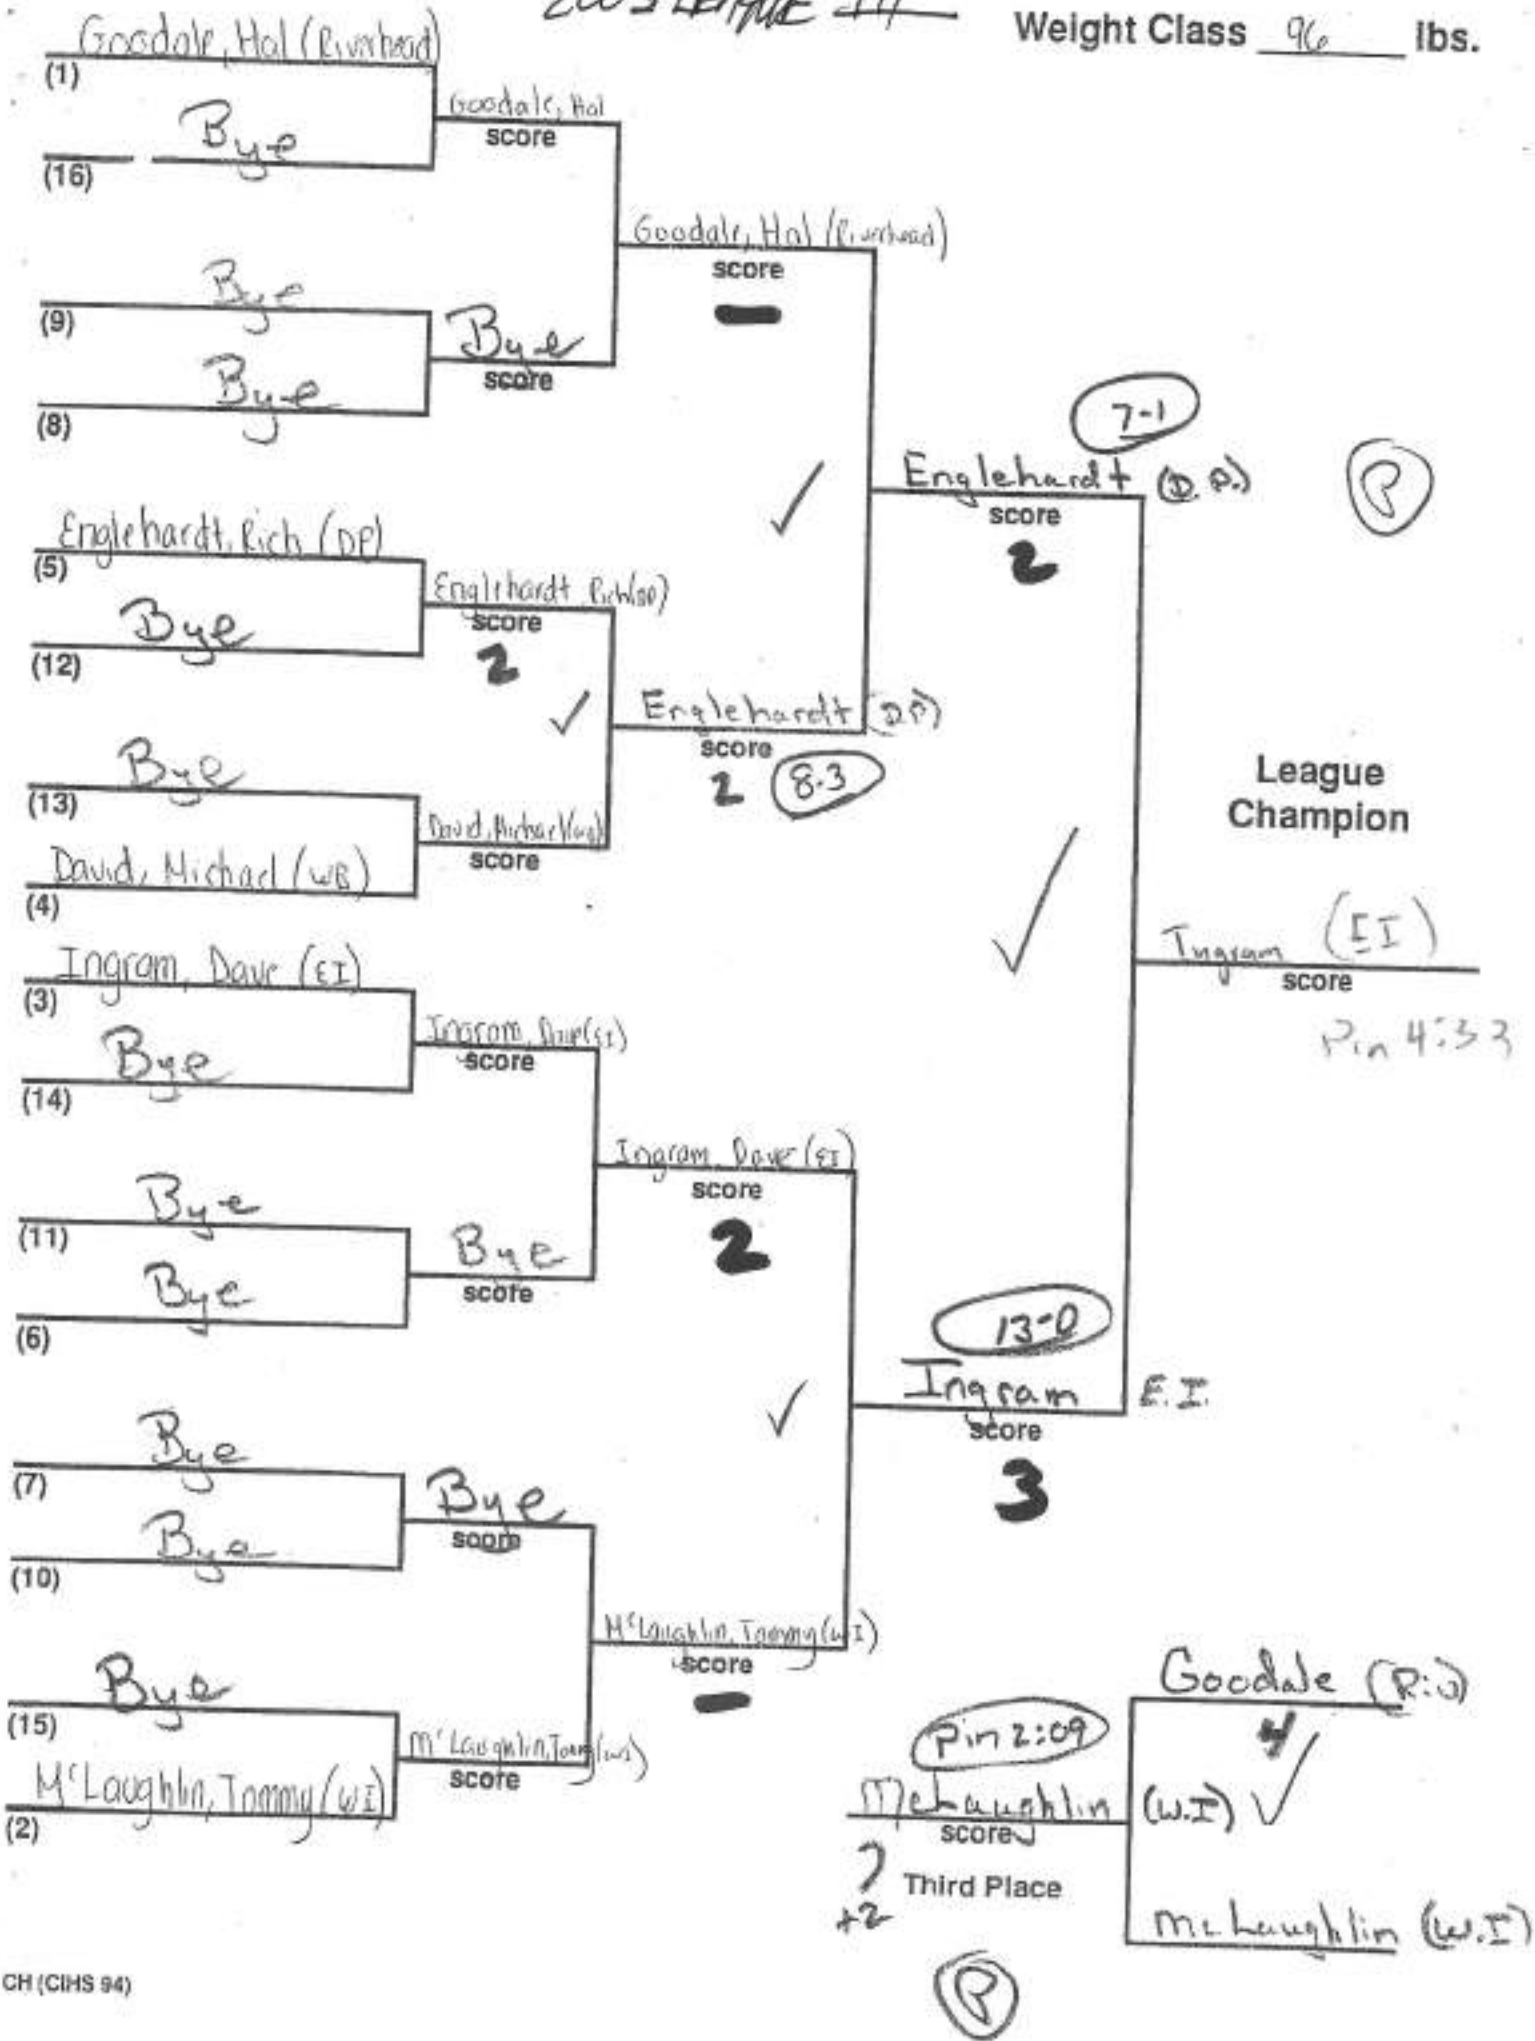

# 2003 LEAGUE III

Weight Class 96 lbs.

Weight Class 119 lbs.

Weight Class 125 lbs.

Weight Class 140 lbs.

Weight Class 152 lbs.

Weight Class 189 lbs.

Weight Class 215 lbs.