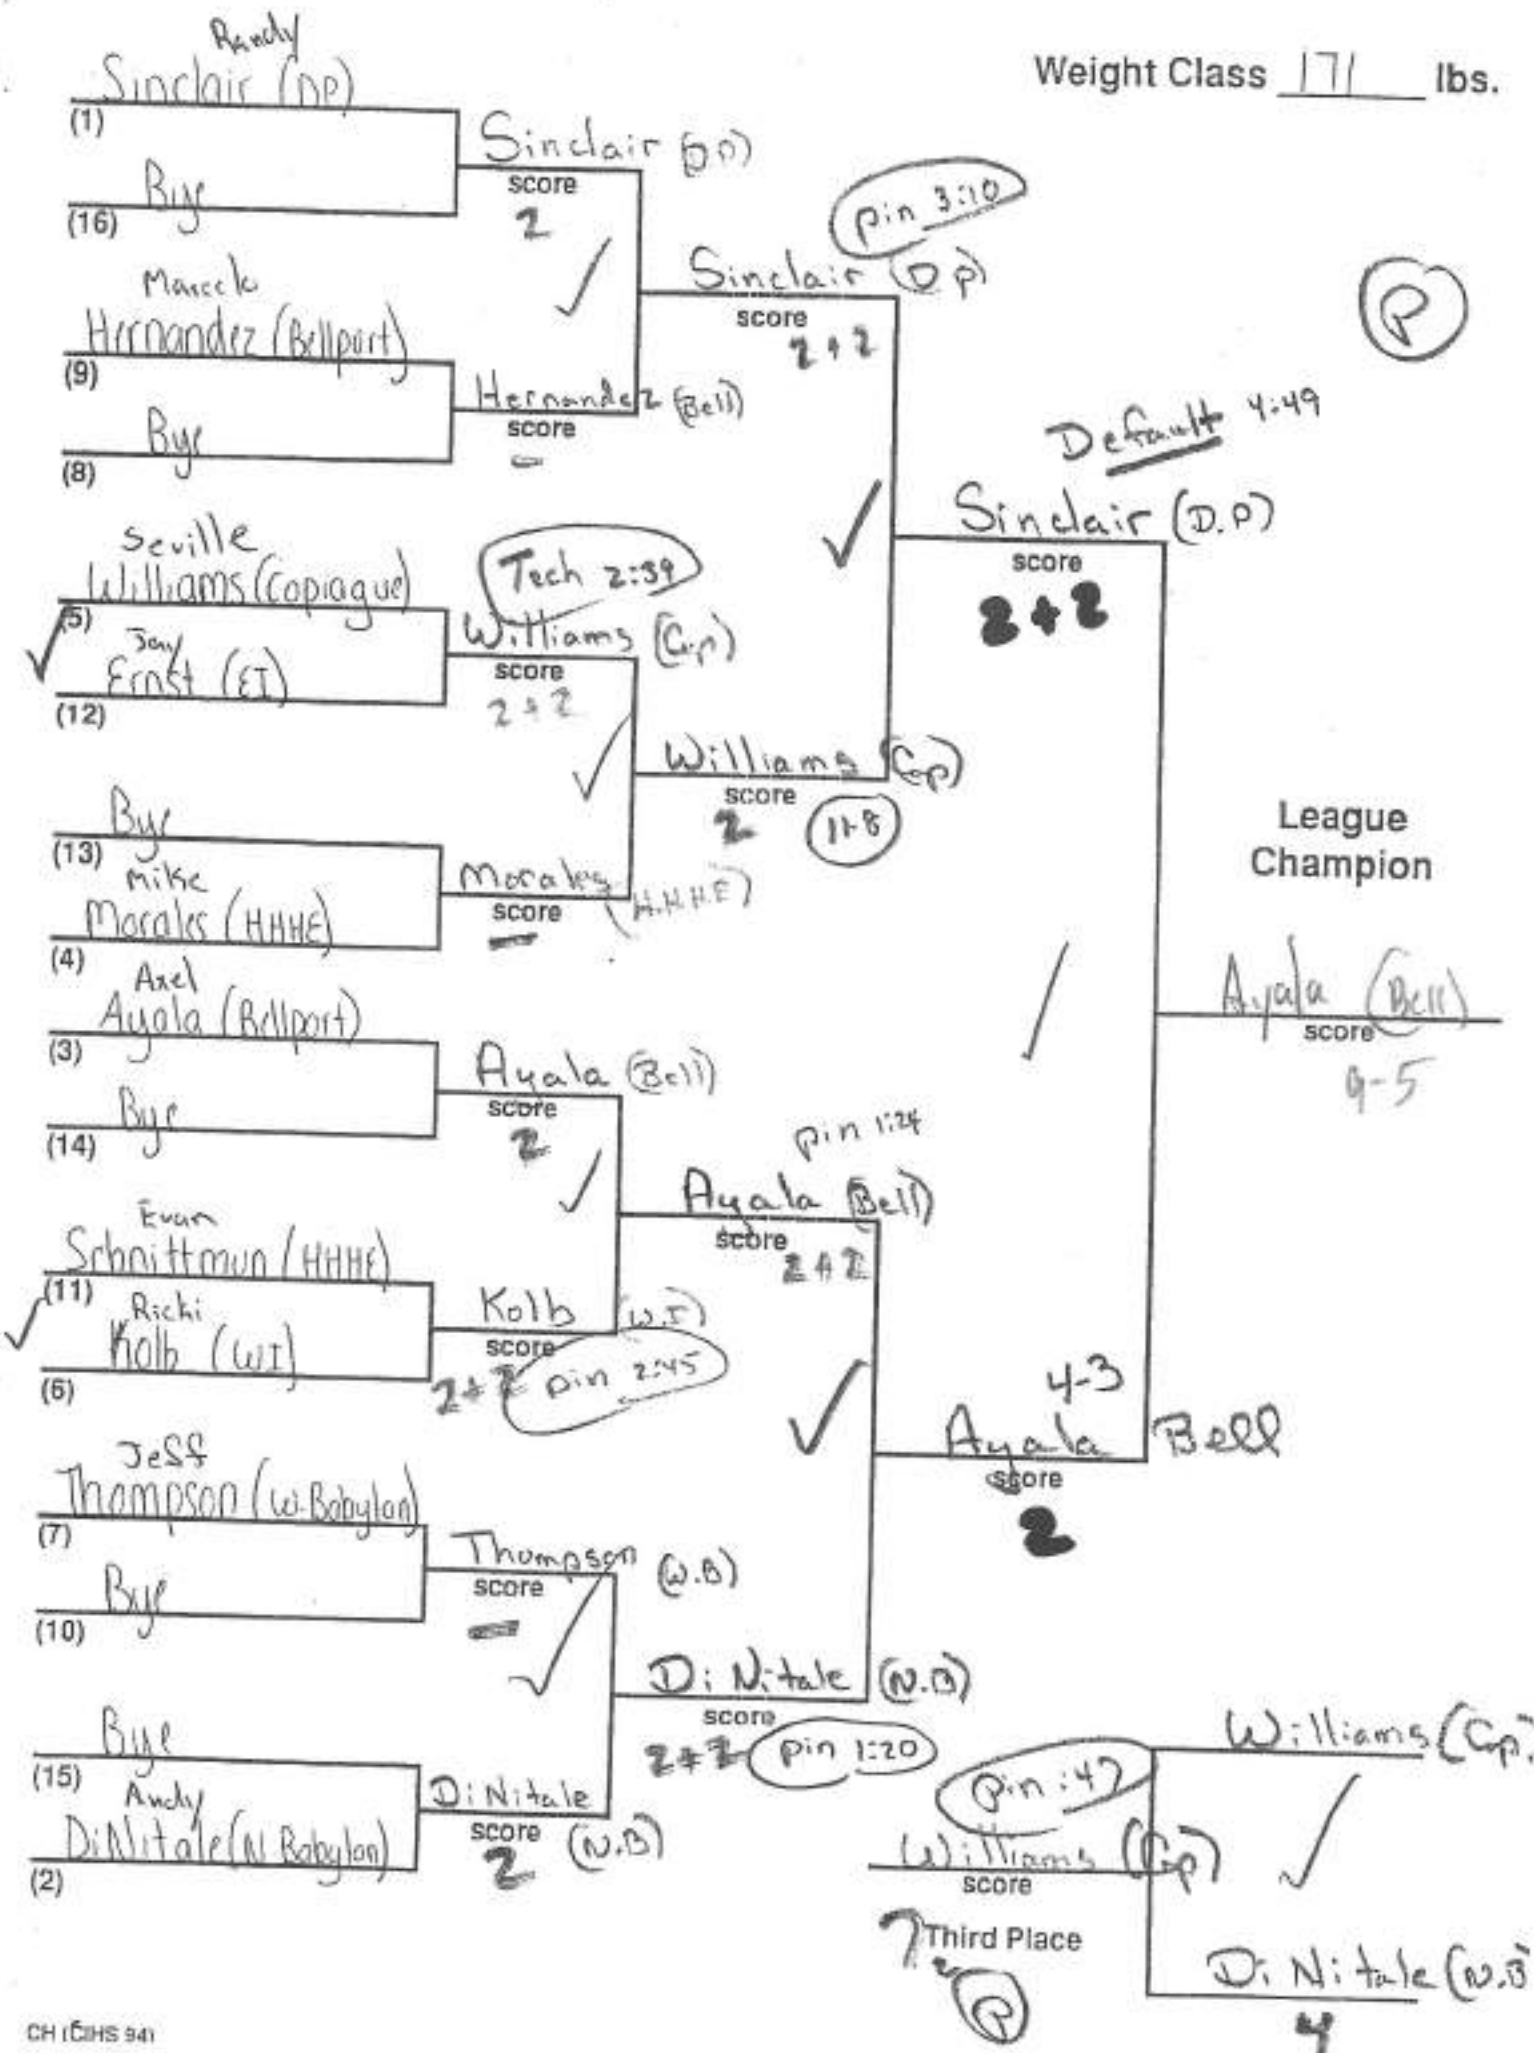

# 2003 LEAGUE III

Weight Class 96 lbs.

Weight Class 119 lbs.

Weight Class 125 lbs.

Weight Class 140 lbs.

Weight Class 152 lbs.

Weight Class 189 lbs.

Weight Class 215 lbs.