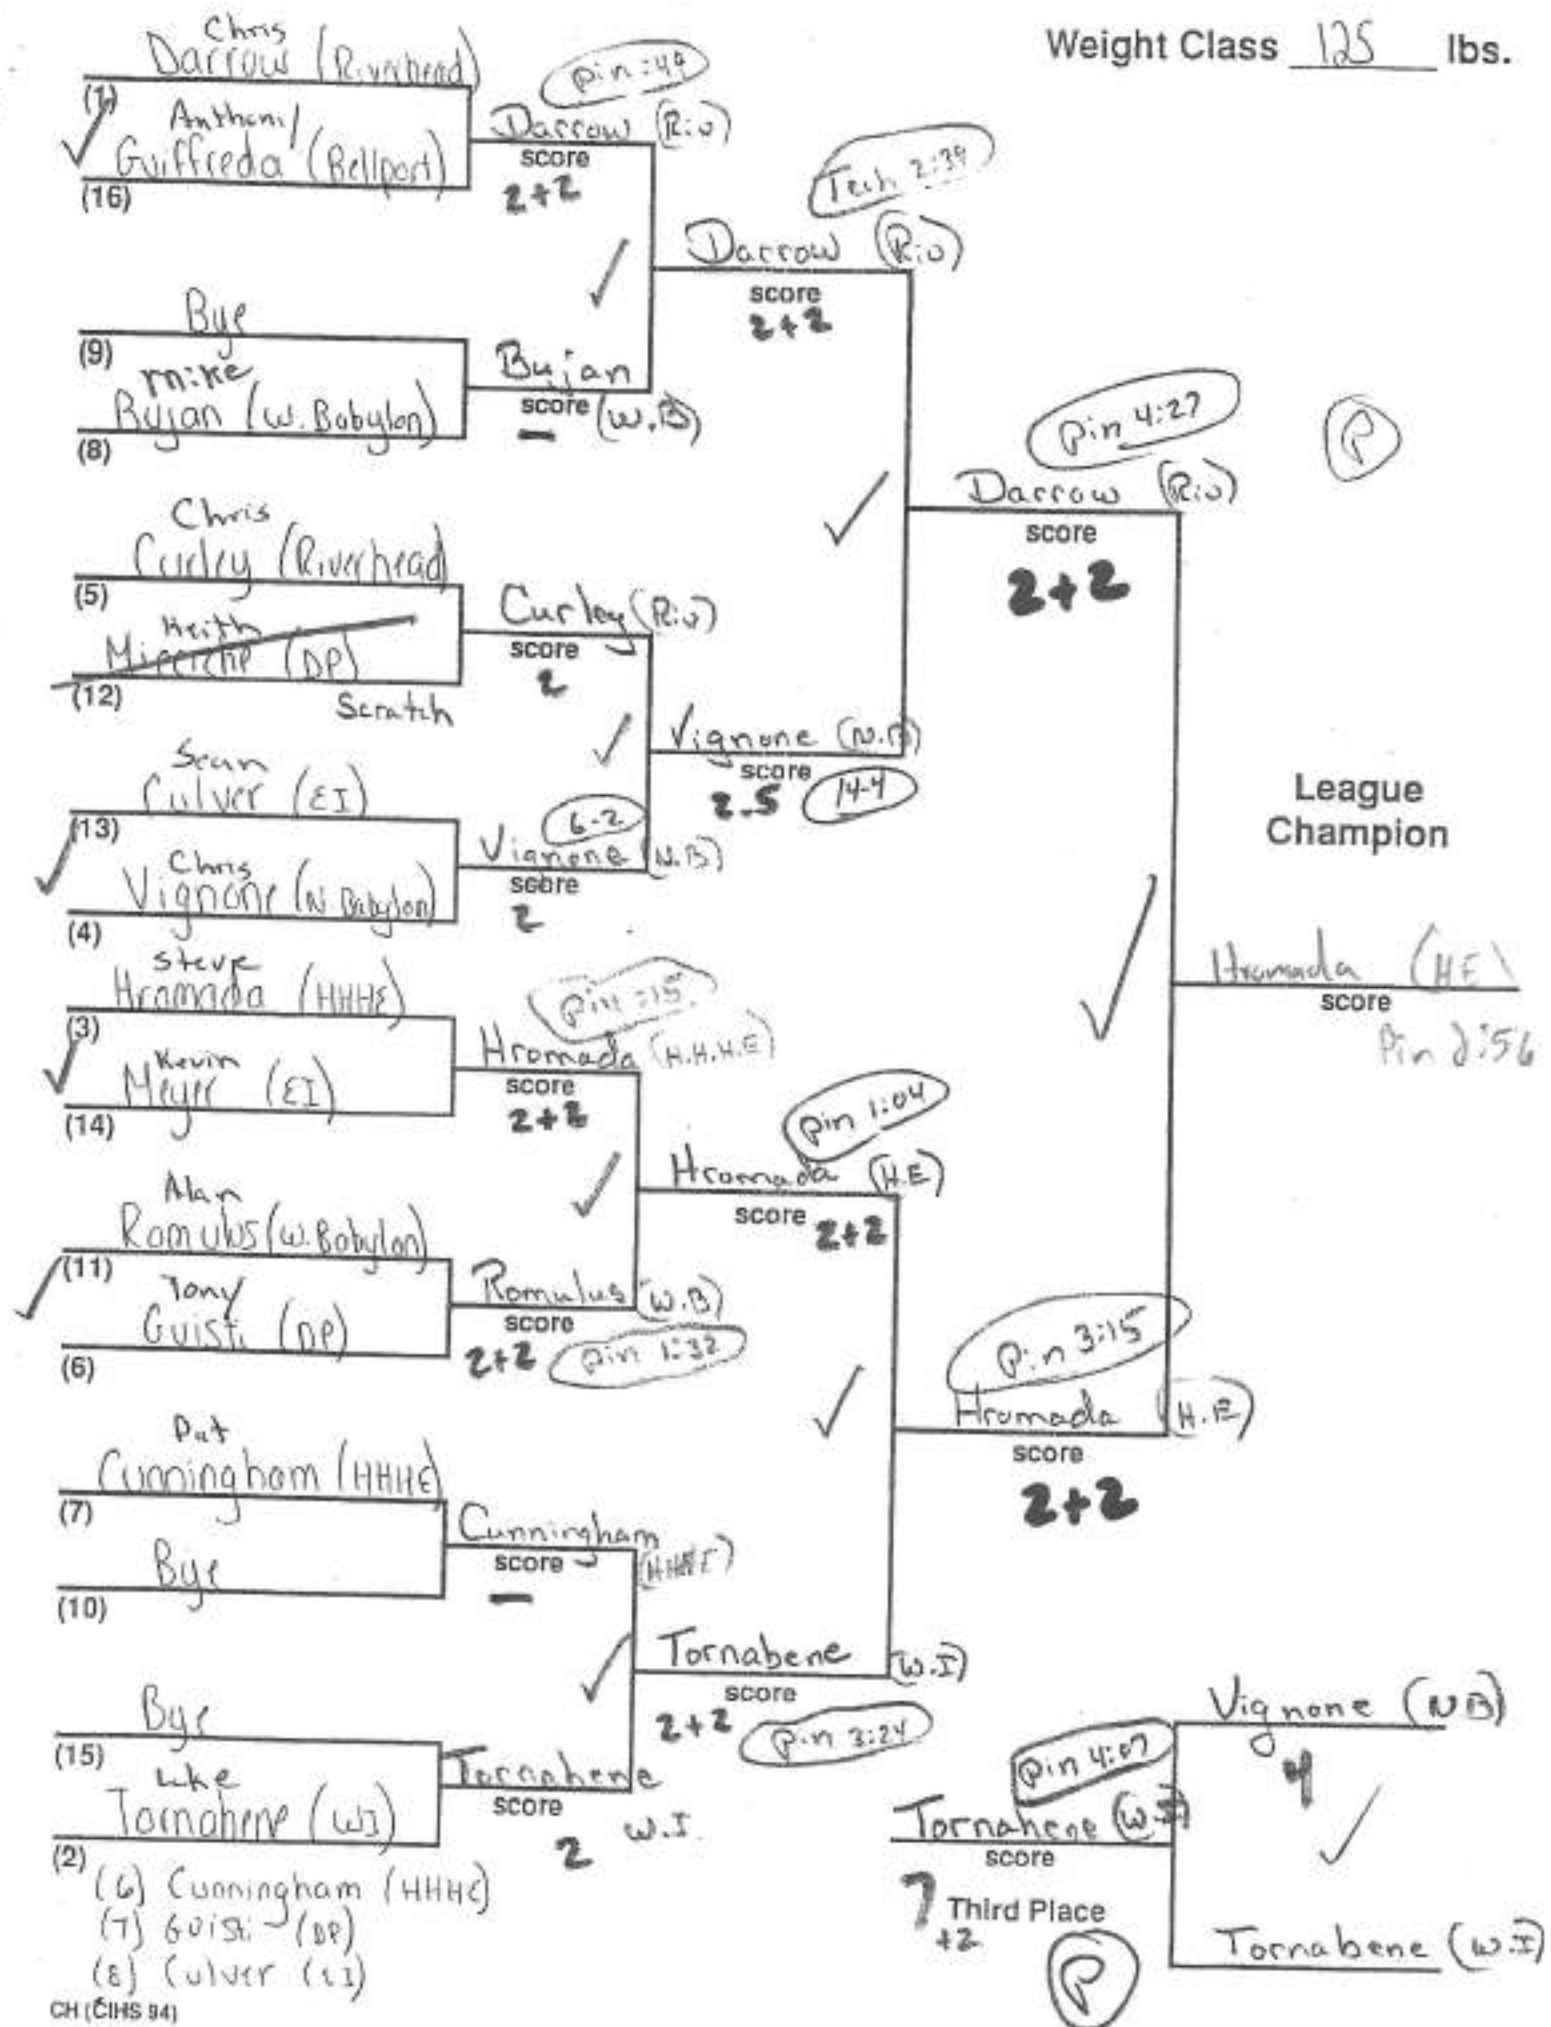

# 2003 LEAGUE III

Weight Class 96 lbs.

Weight Class 119 lbs.

Weight Class 125 lbs.

Weight Class 140 lbs.

Weight Class 152 lbs.

Weight Class 189 lbs.

Weight Class 215 lbs.