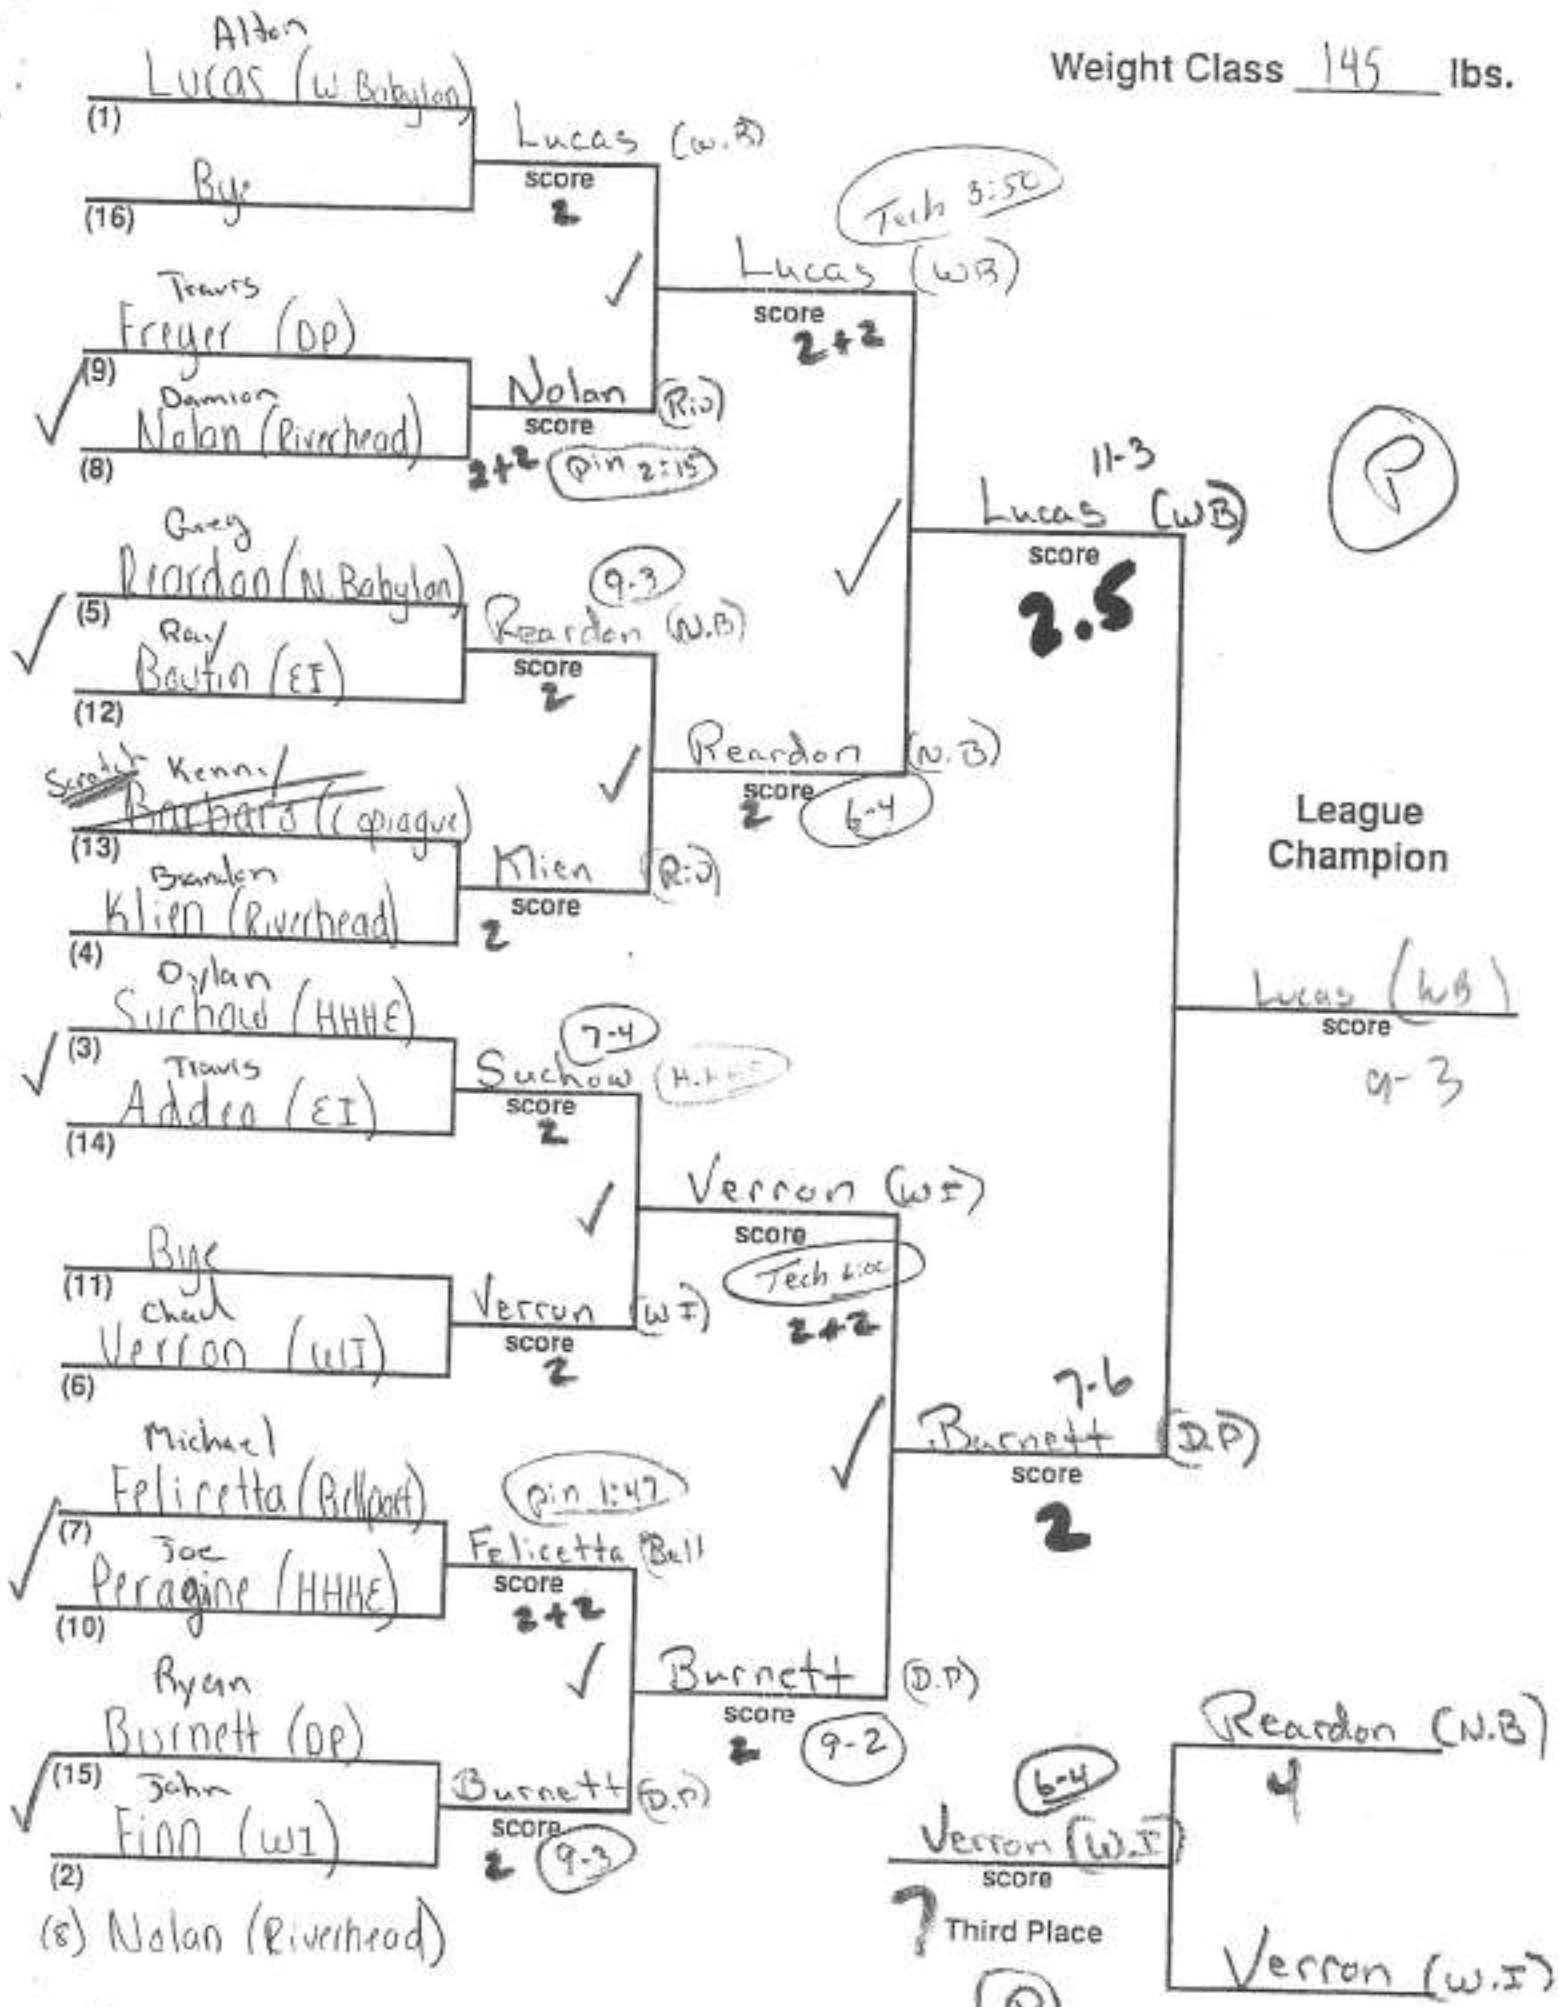

# 2003 LEAGUE III

Weight Class 96 lbs.

Weight Class 119 lbs.

Weight Class 125 lbs.

Weight Class 140 lbs.

Weight Class 152 lbs.

Weight Class 189 lbs.

Weight Class 215 lbs.