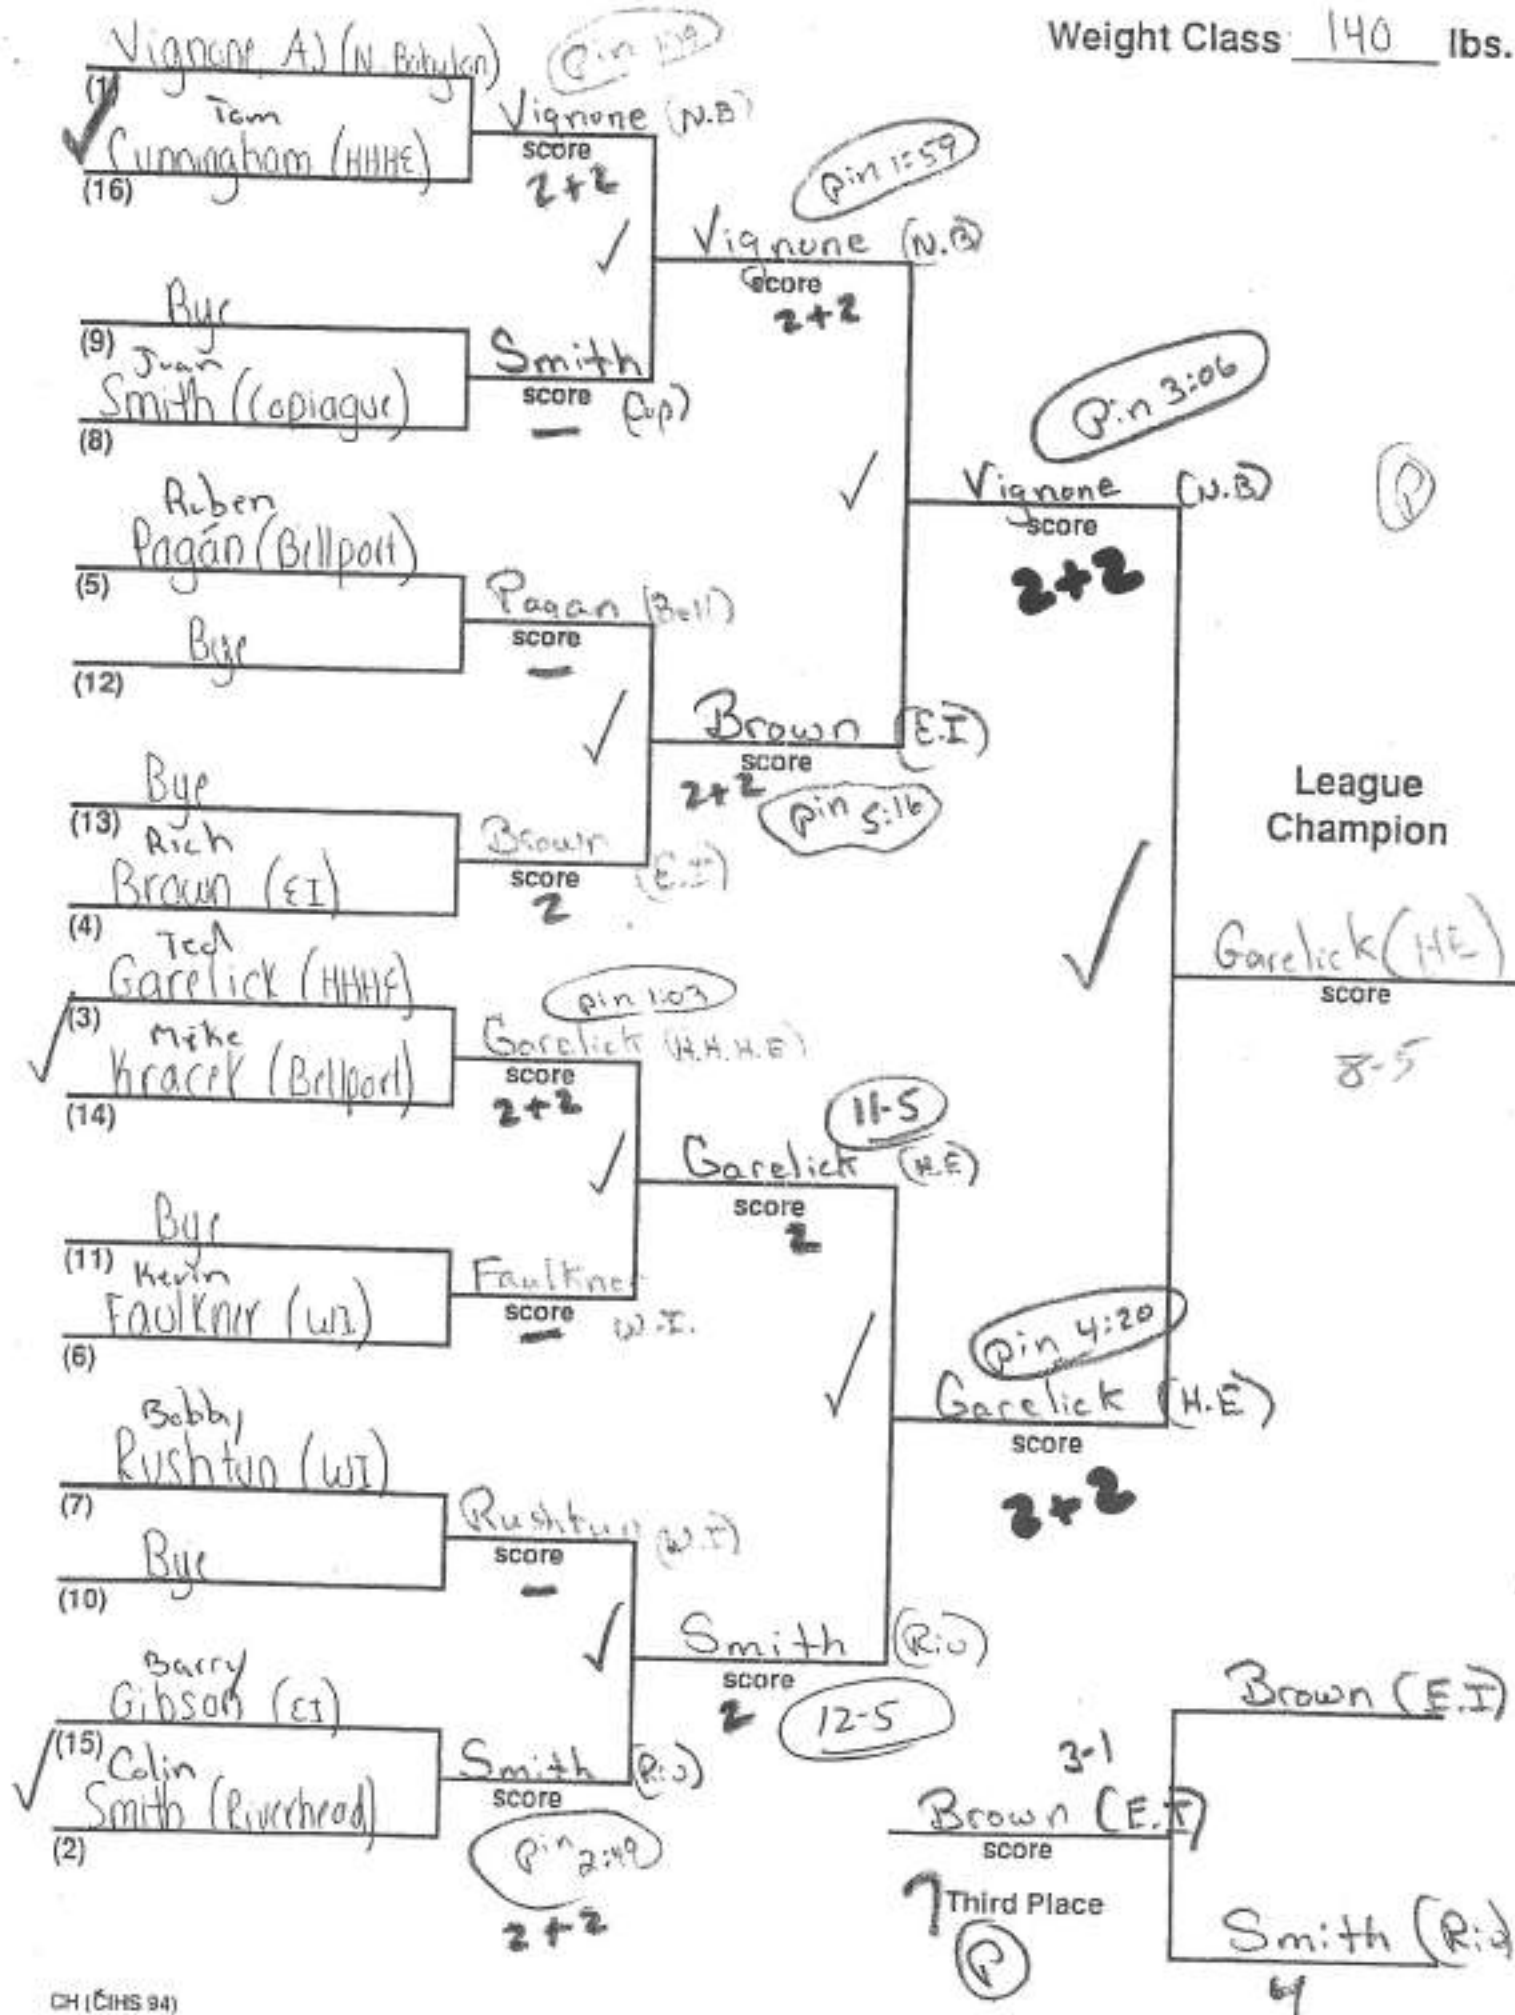

# 2003 LEAGUE III

Weight Class 96 lbs.

Weight Class 119 lbs.

Weight Class 125 lbs.

Weight Class 140 lbs.

Weight Class 152 lbs.

Weight Class 189 lbs.

Weight Class 215 lbs.