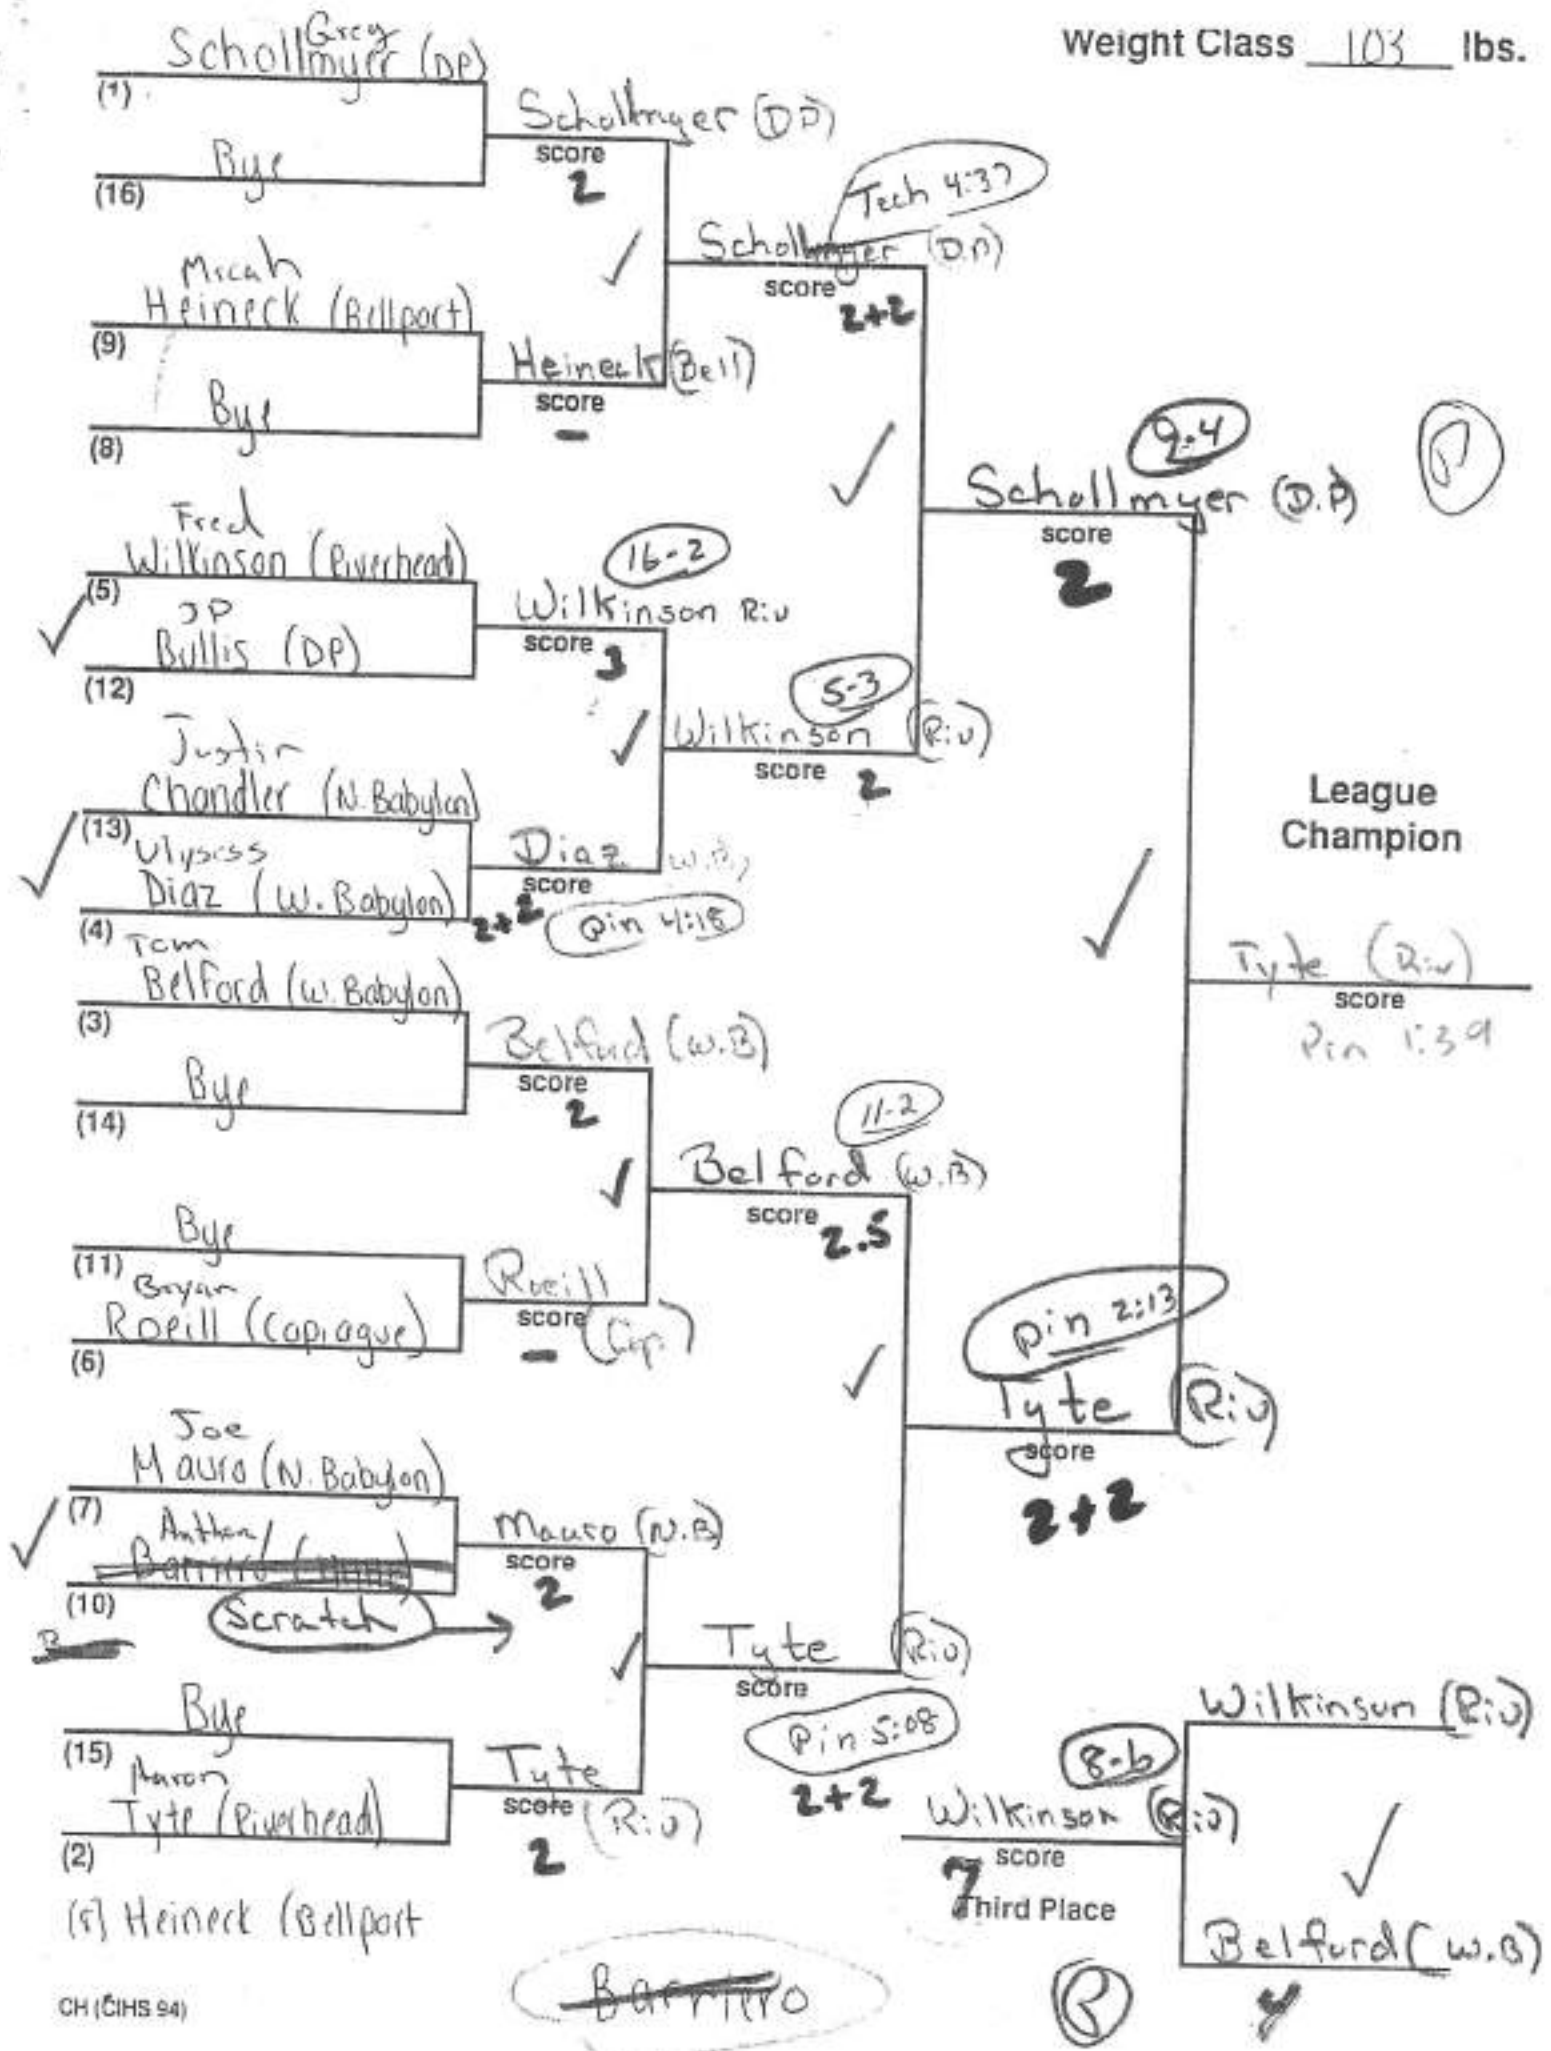

# 2003 LEAGUE III

Weight Class 96 lbs.

Weight Class 119 lbs.

Weight Class 125 lbs.

Weight Class 140 lbs.

Weight Class 152 lbs.

Weight Class 189 lbs.

Weight Class 215 lbs.