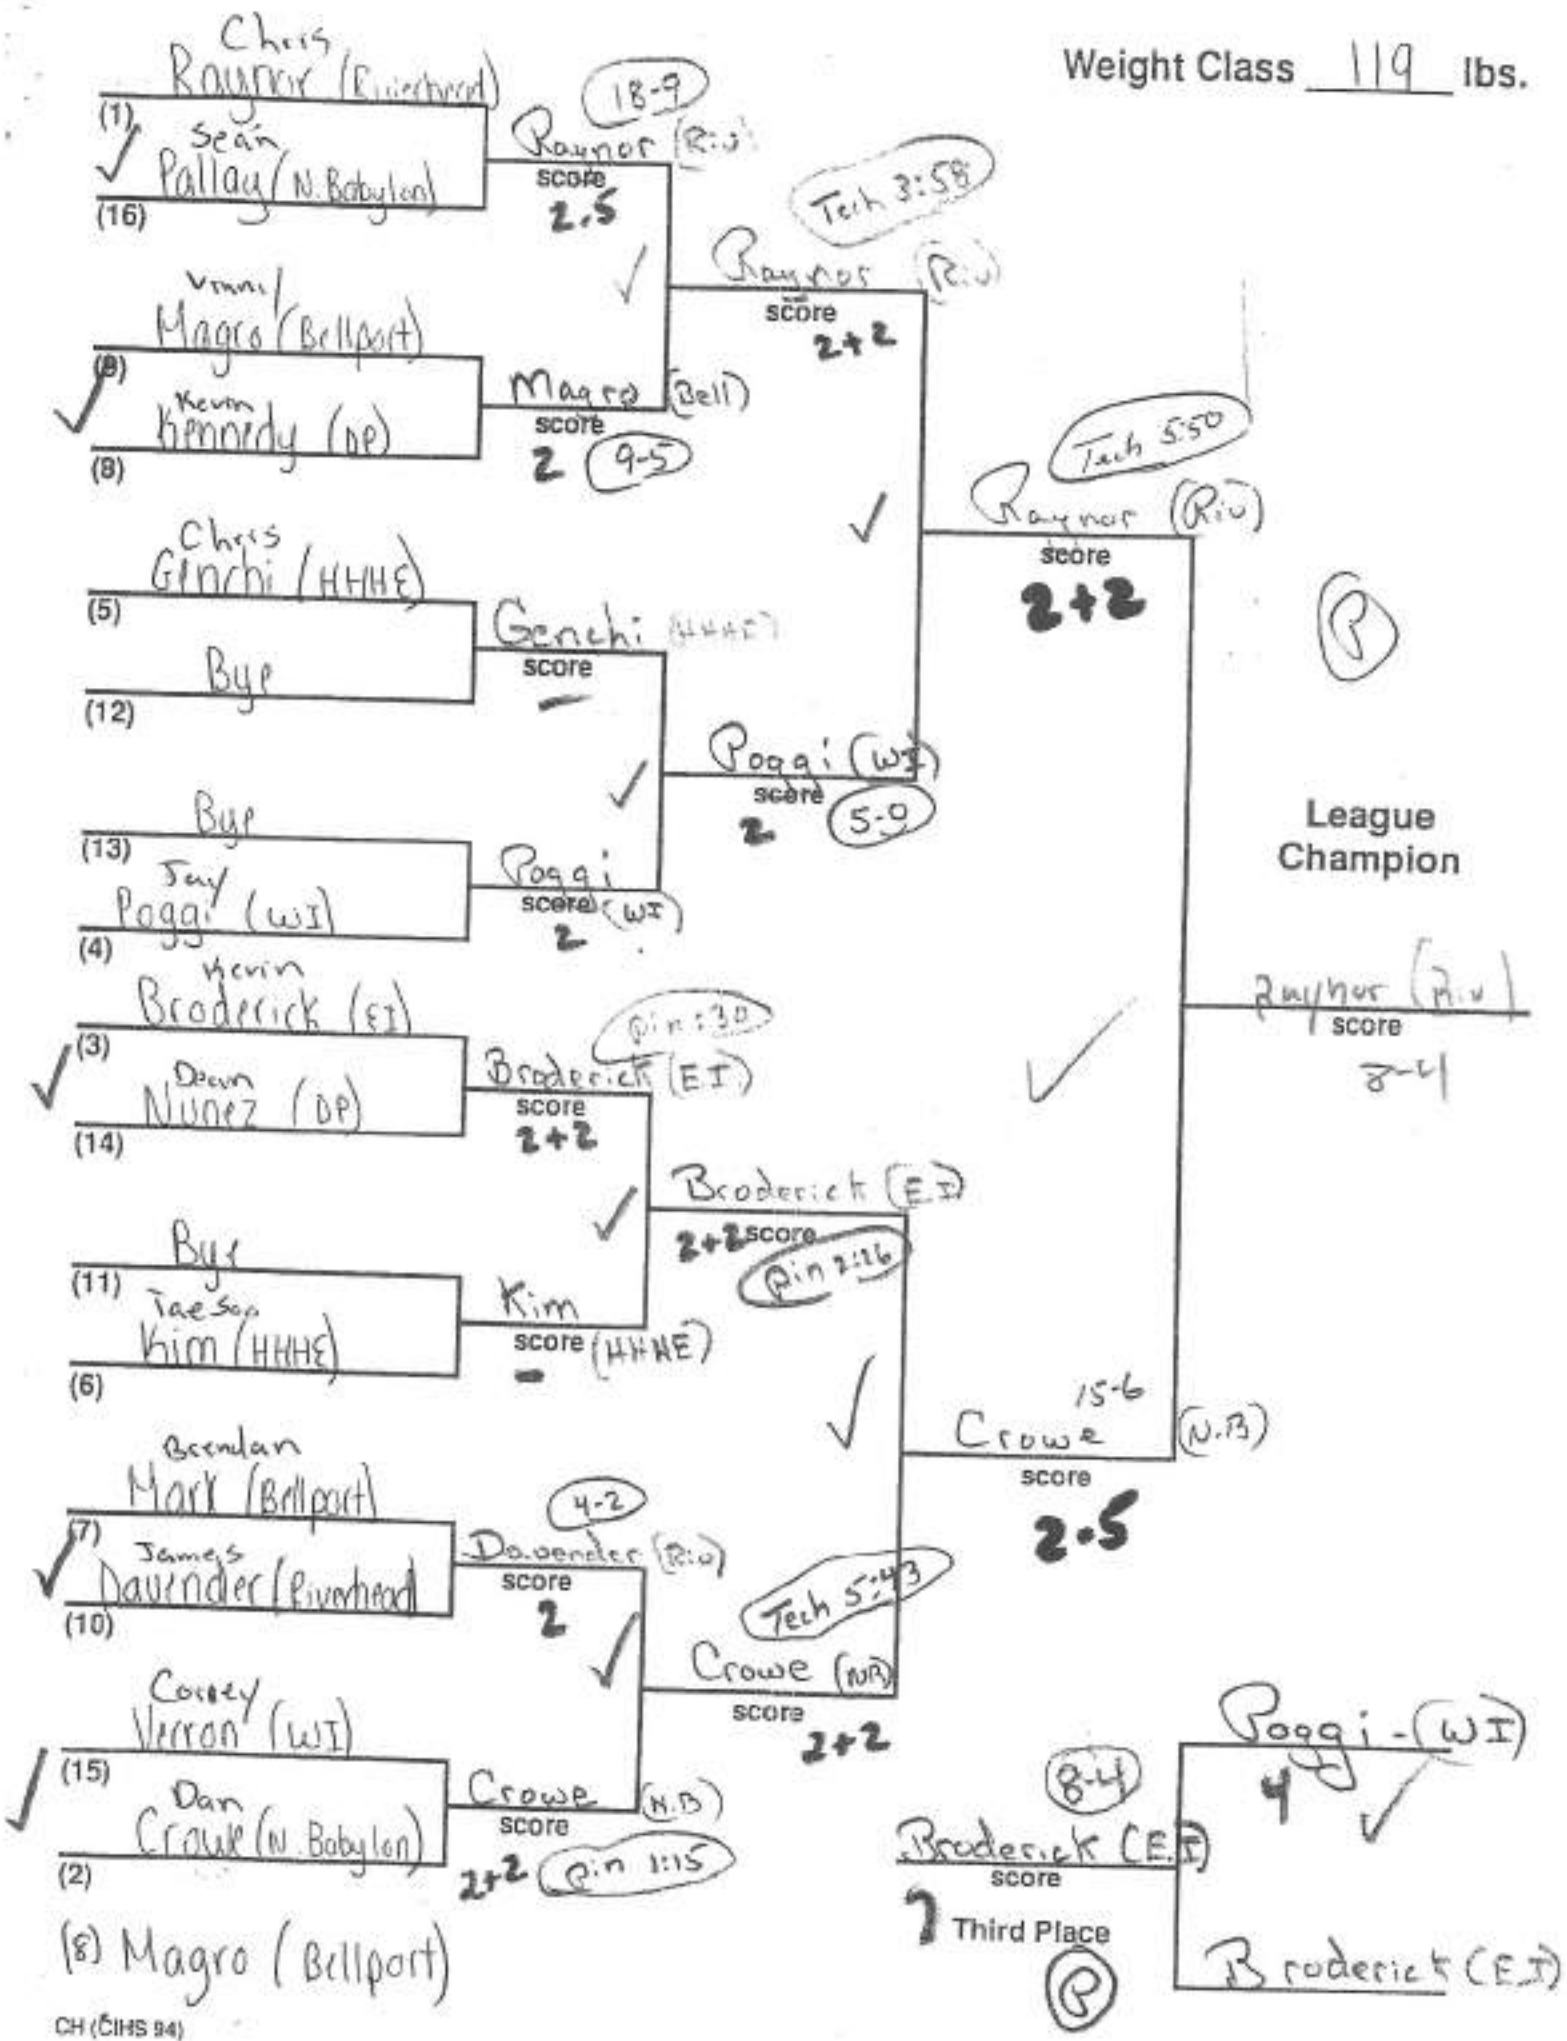

# 2003 LEAGUE III

Weight Class 96 lbs.

Weight Class 119 lbs.

Weight Class 125 lbs.

Weight Class 140 lbs.

Weight Class 152 lbs.

Weight Class 189 lbs.

Weight Class 215 lbs.