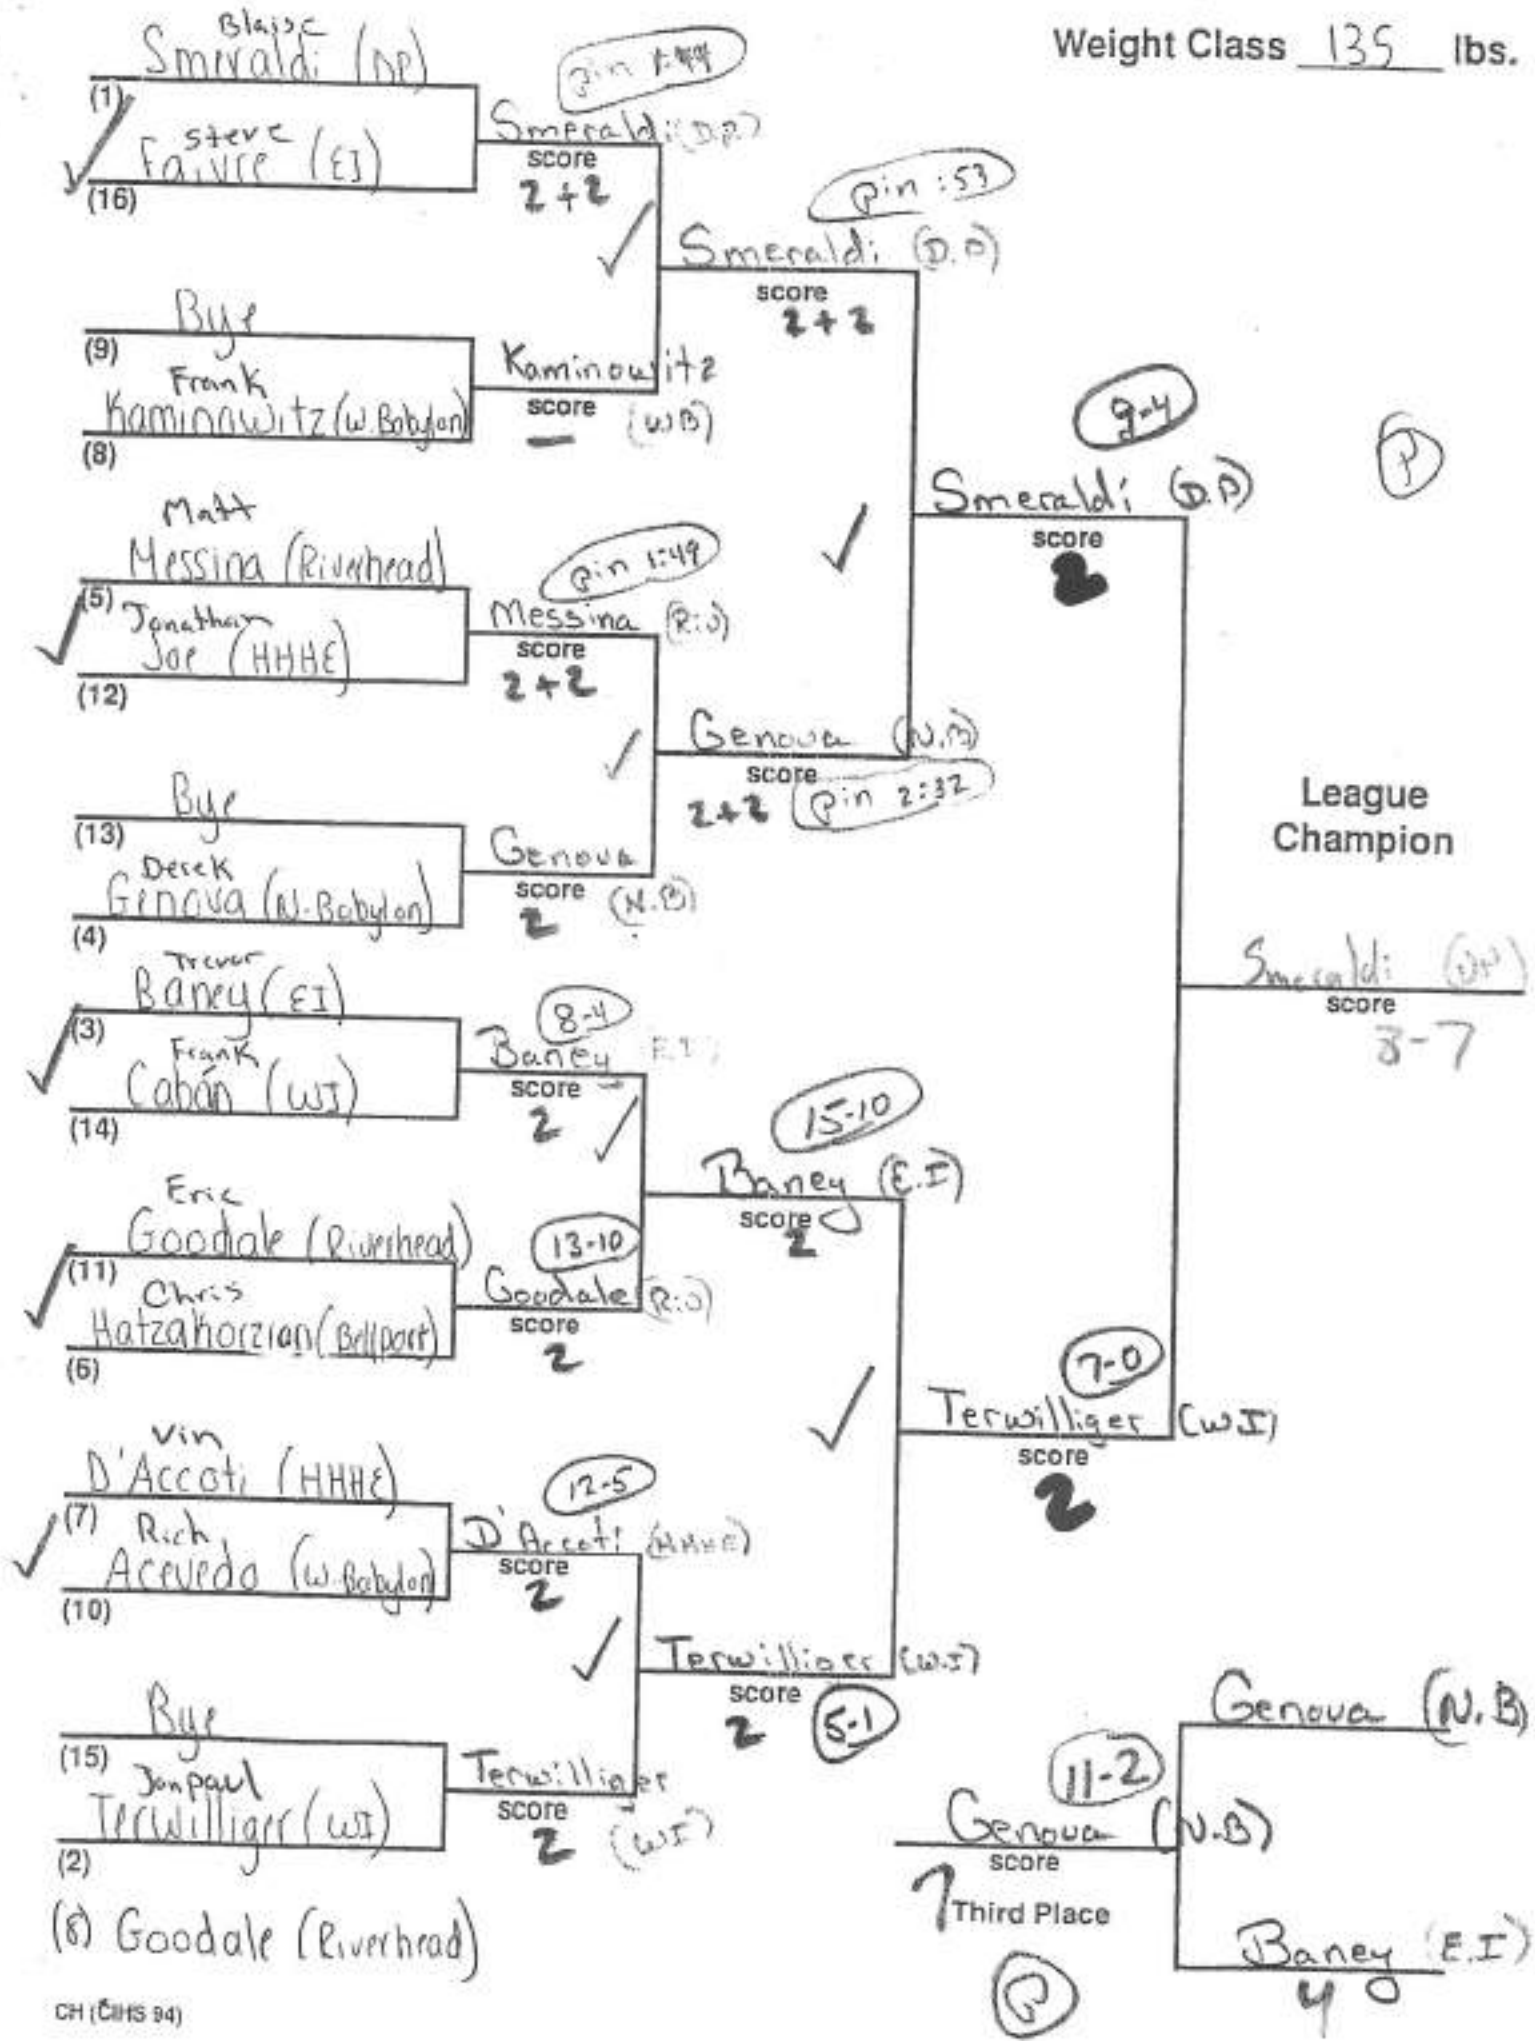

# 2003 LEAGUE III

Weight Class 96 lbs.

Weight Class 119 lbs.

Weight Class 125 lbs.

Weight Class 140 lbs.

Weight Class 152 lbs.

Weight Class 189 lbs.

Weight Class 215 lbs.