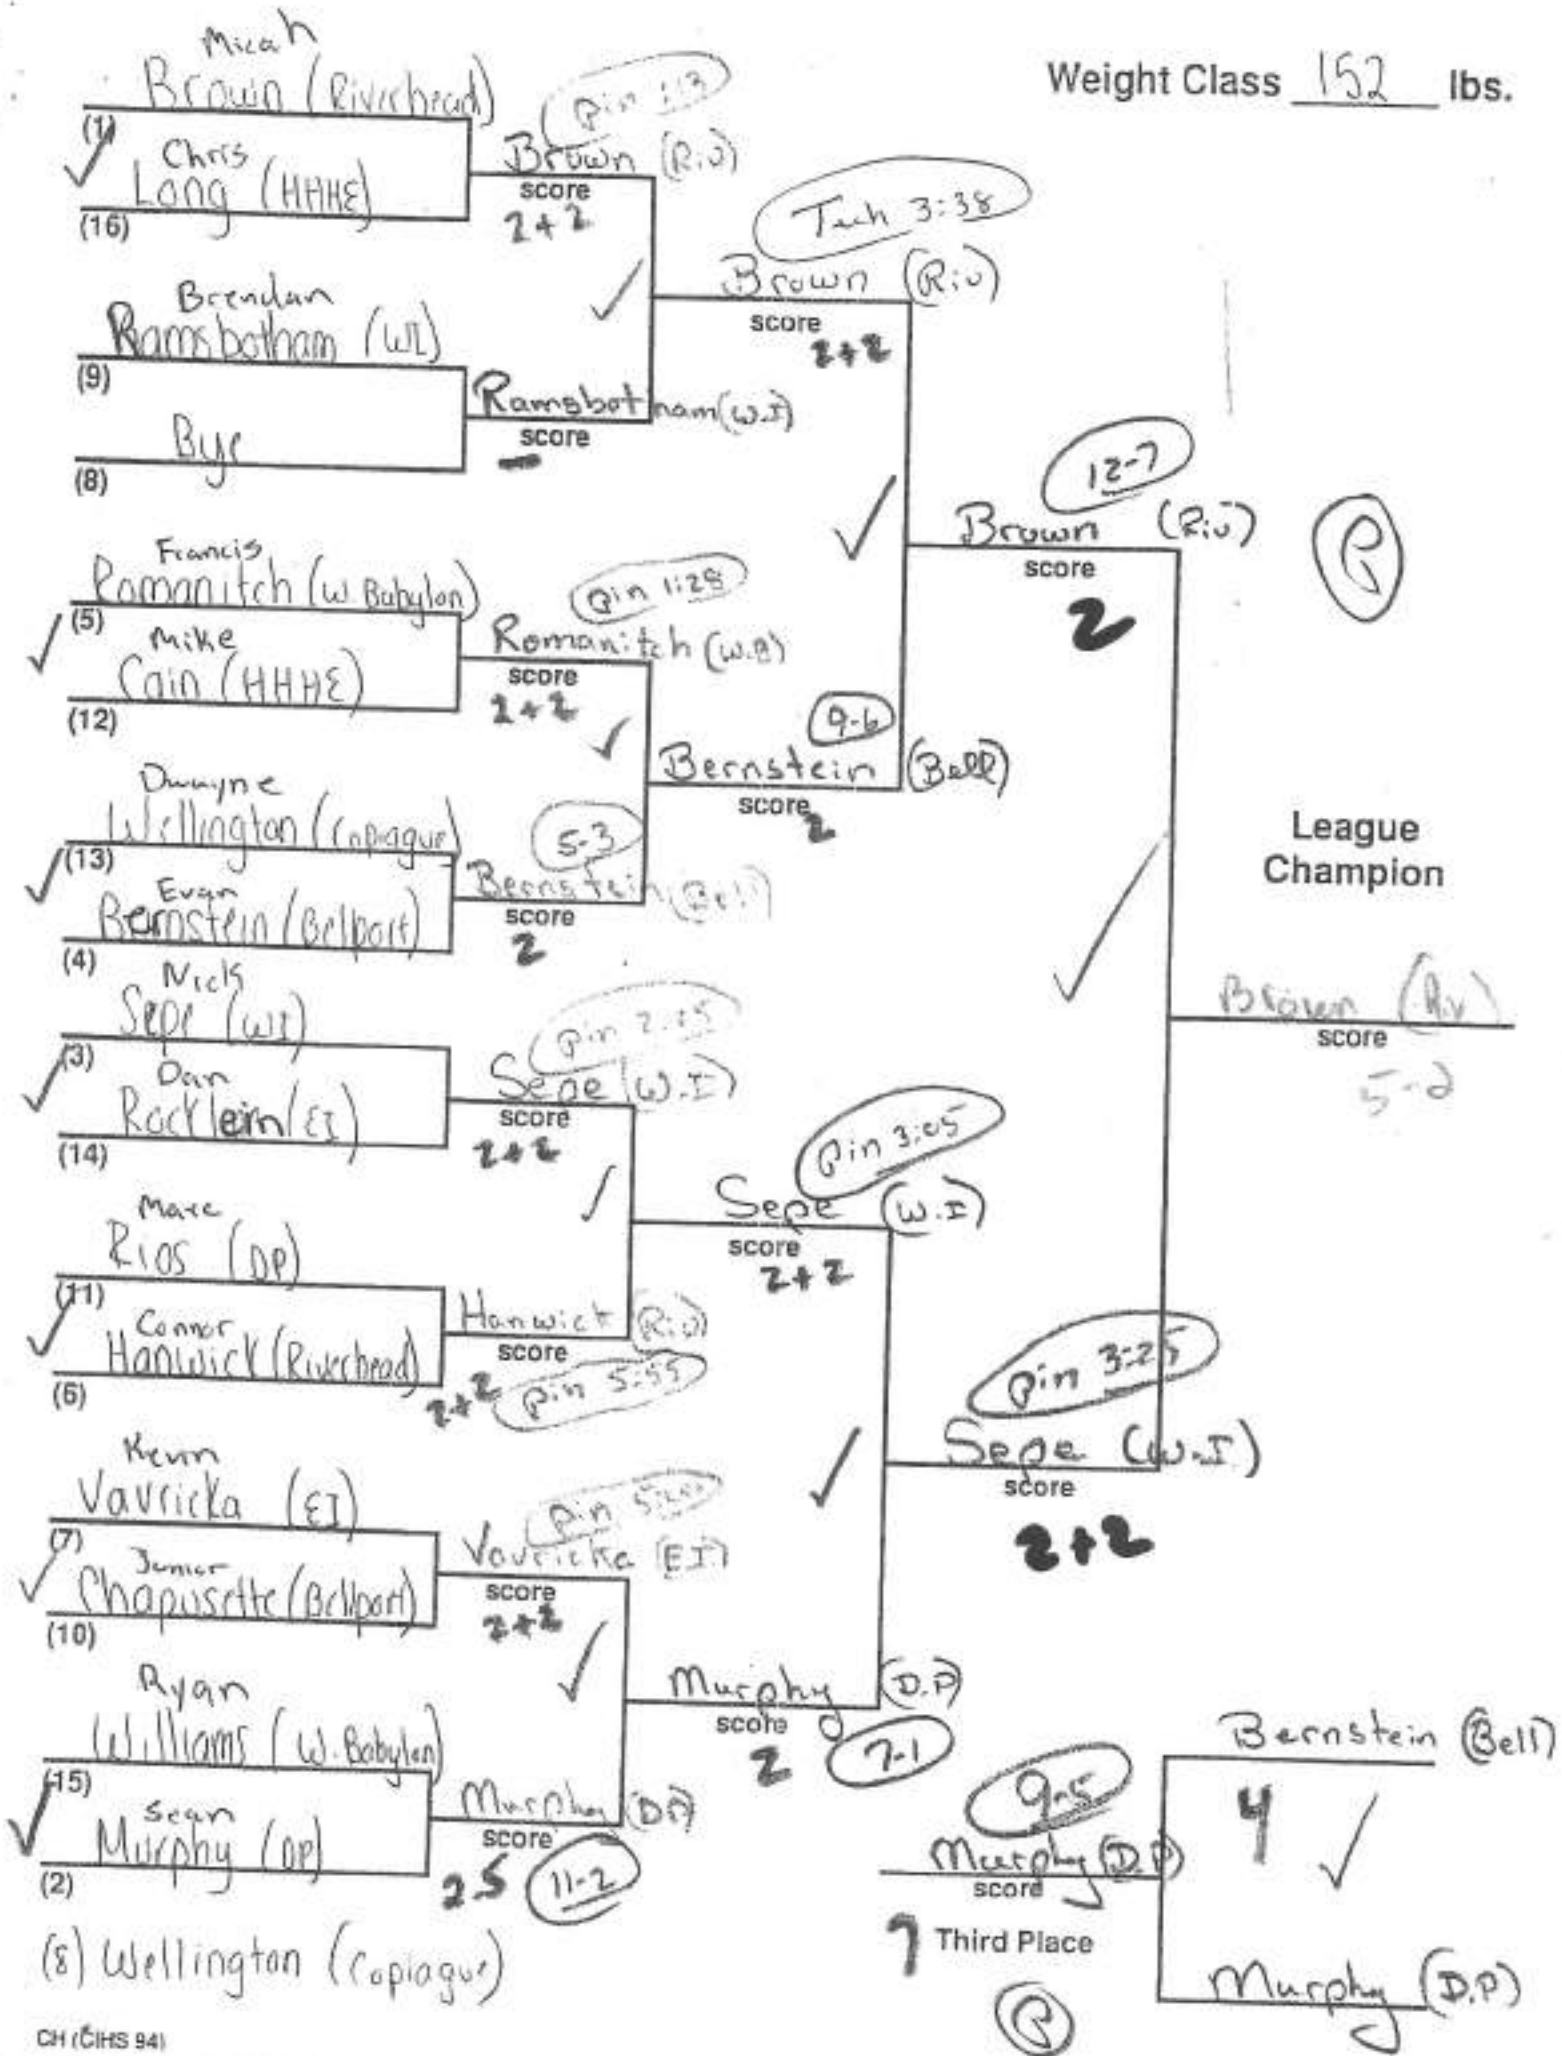

# 2003 LEAGUE III

Weight Class 96 lbs.

Weight Class 119 lbs.

Weight Class 125 lbs.

Weight Class 140 lbs.

Weight Class 152 lbs.

Weight Class 189 lbs.

Weight Class 215 lbs.