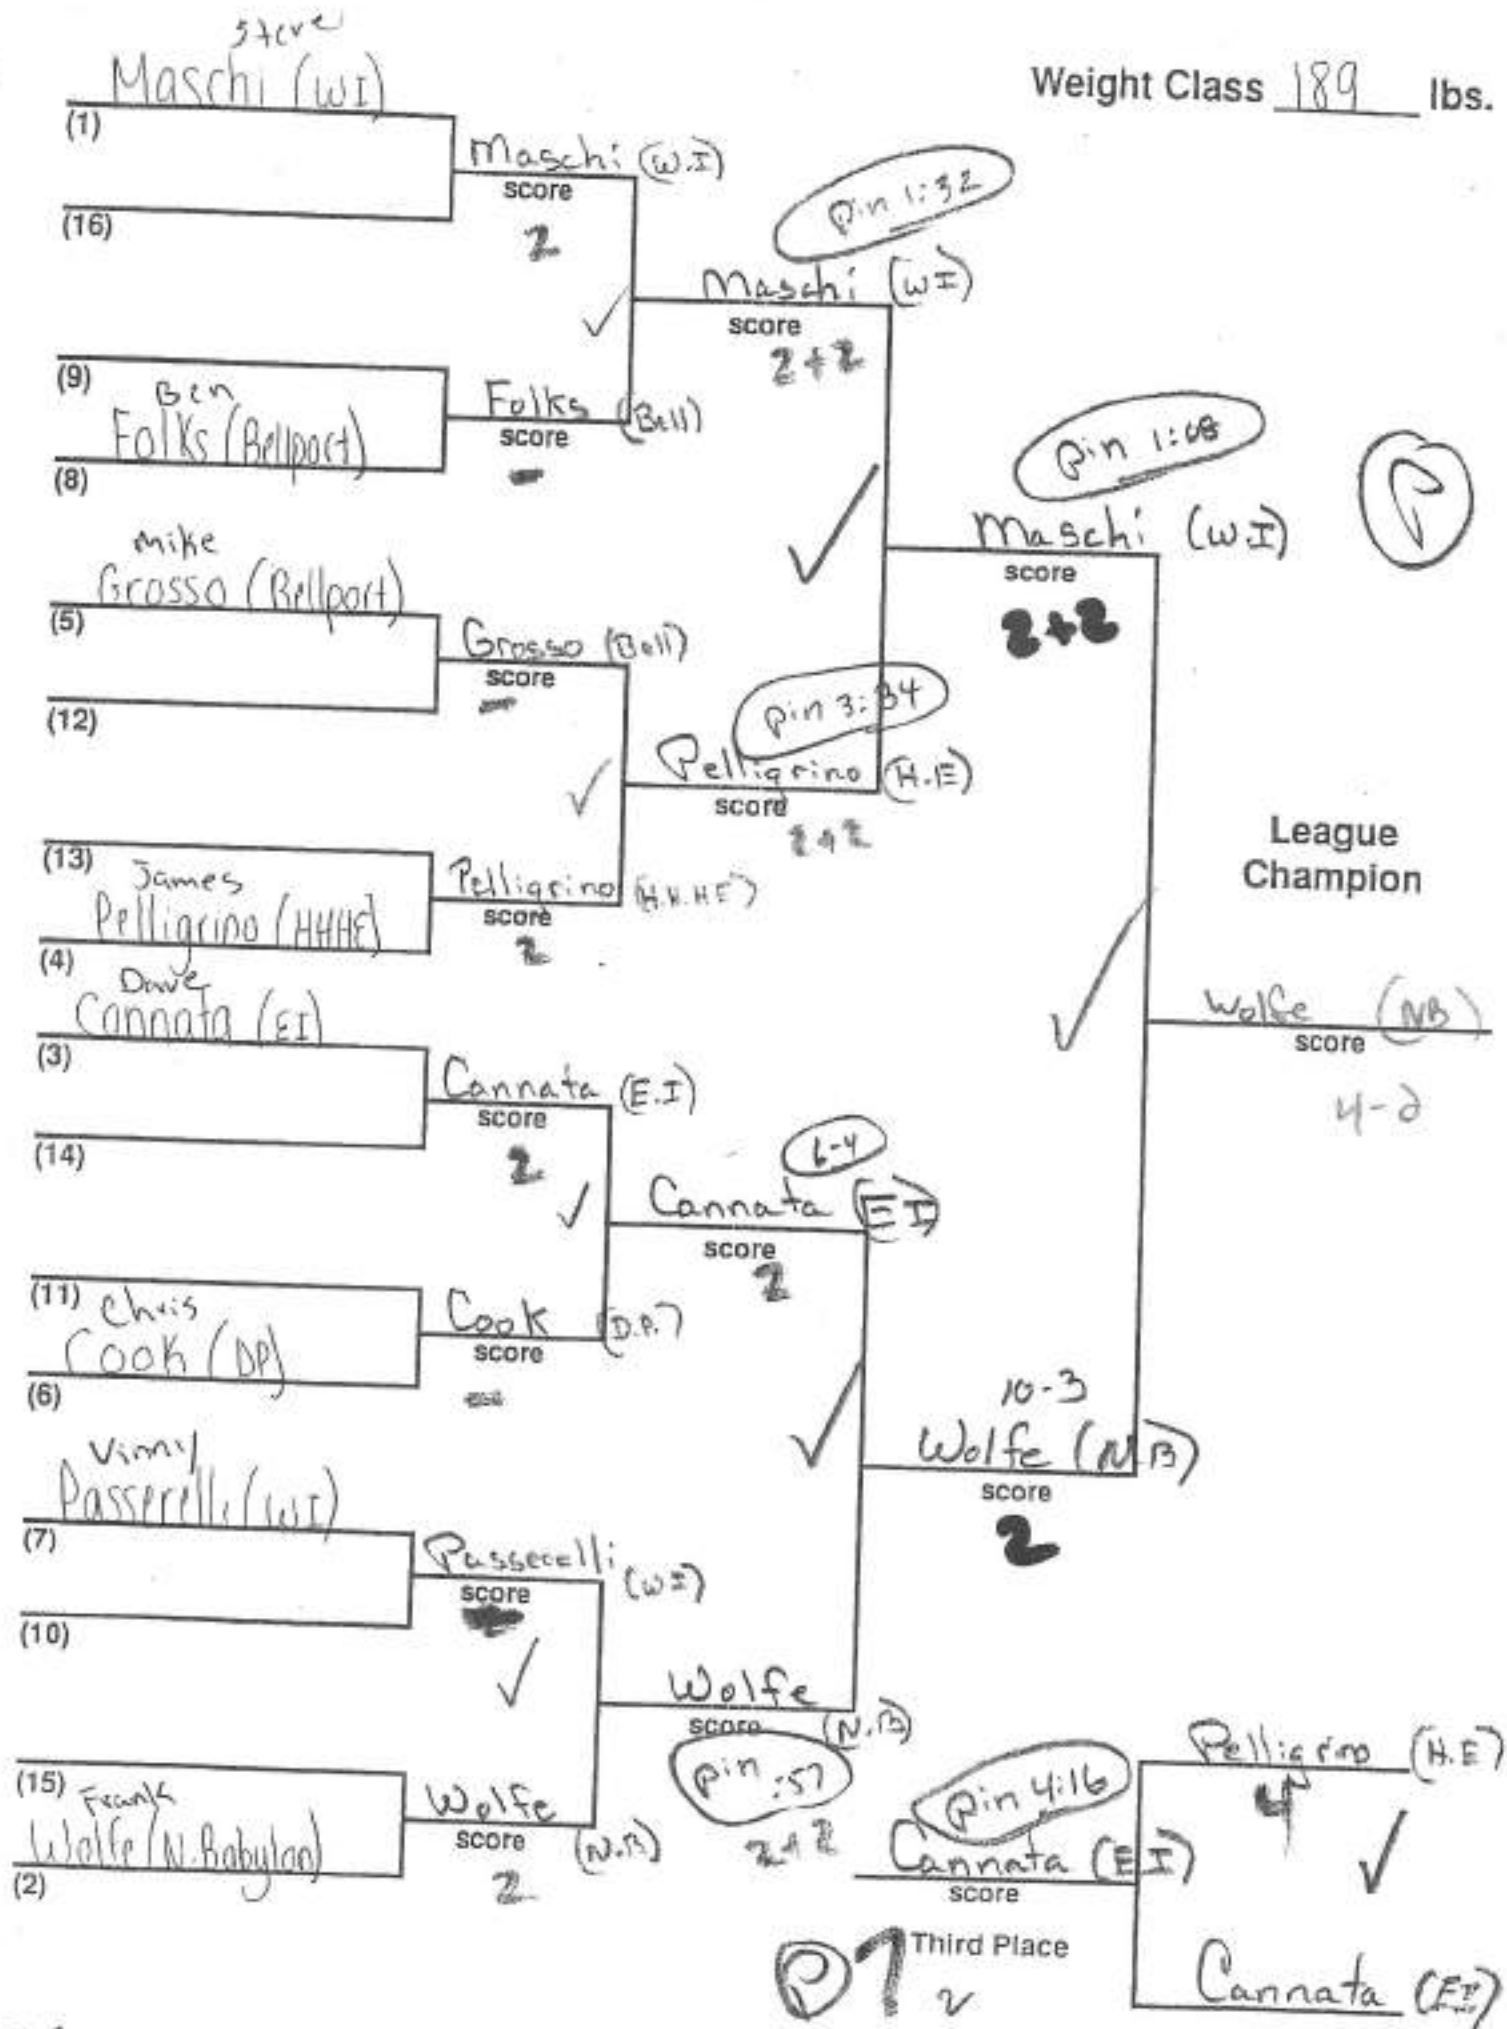

# 2003 LEAGUE III

Weight Class 96 lbs.

Weight Class 119 lbs.

Weight Class 125 lbs.

Weight Class 140 lbs.

Weight Class 152 lbs.

Weight Class 189 lbs.

Weight Class 215 lbs.