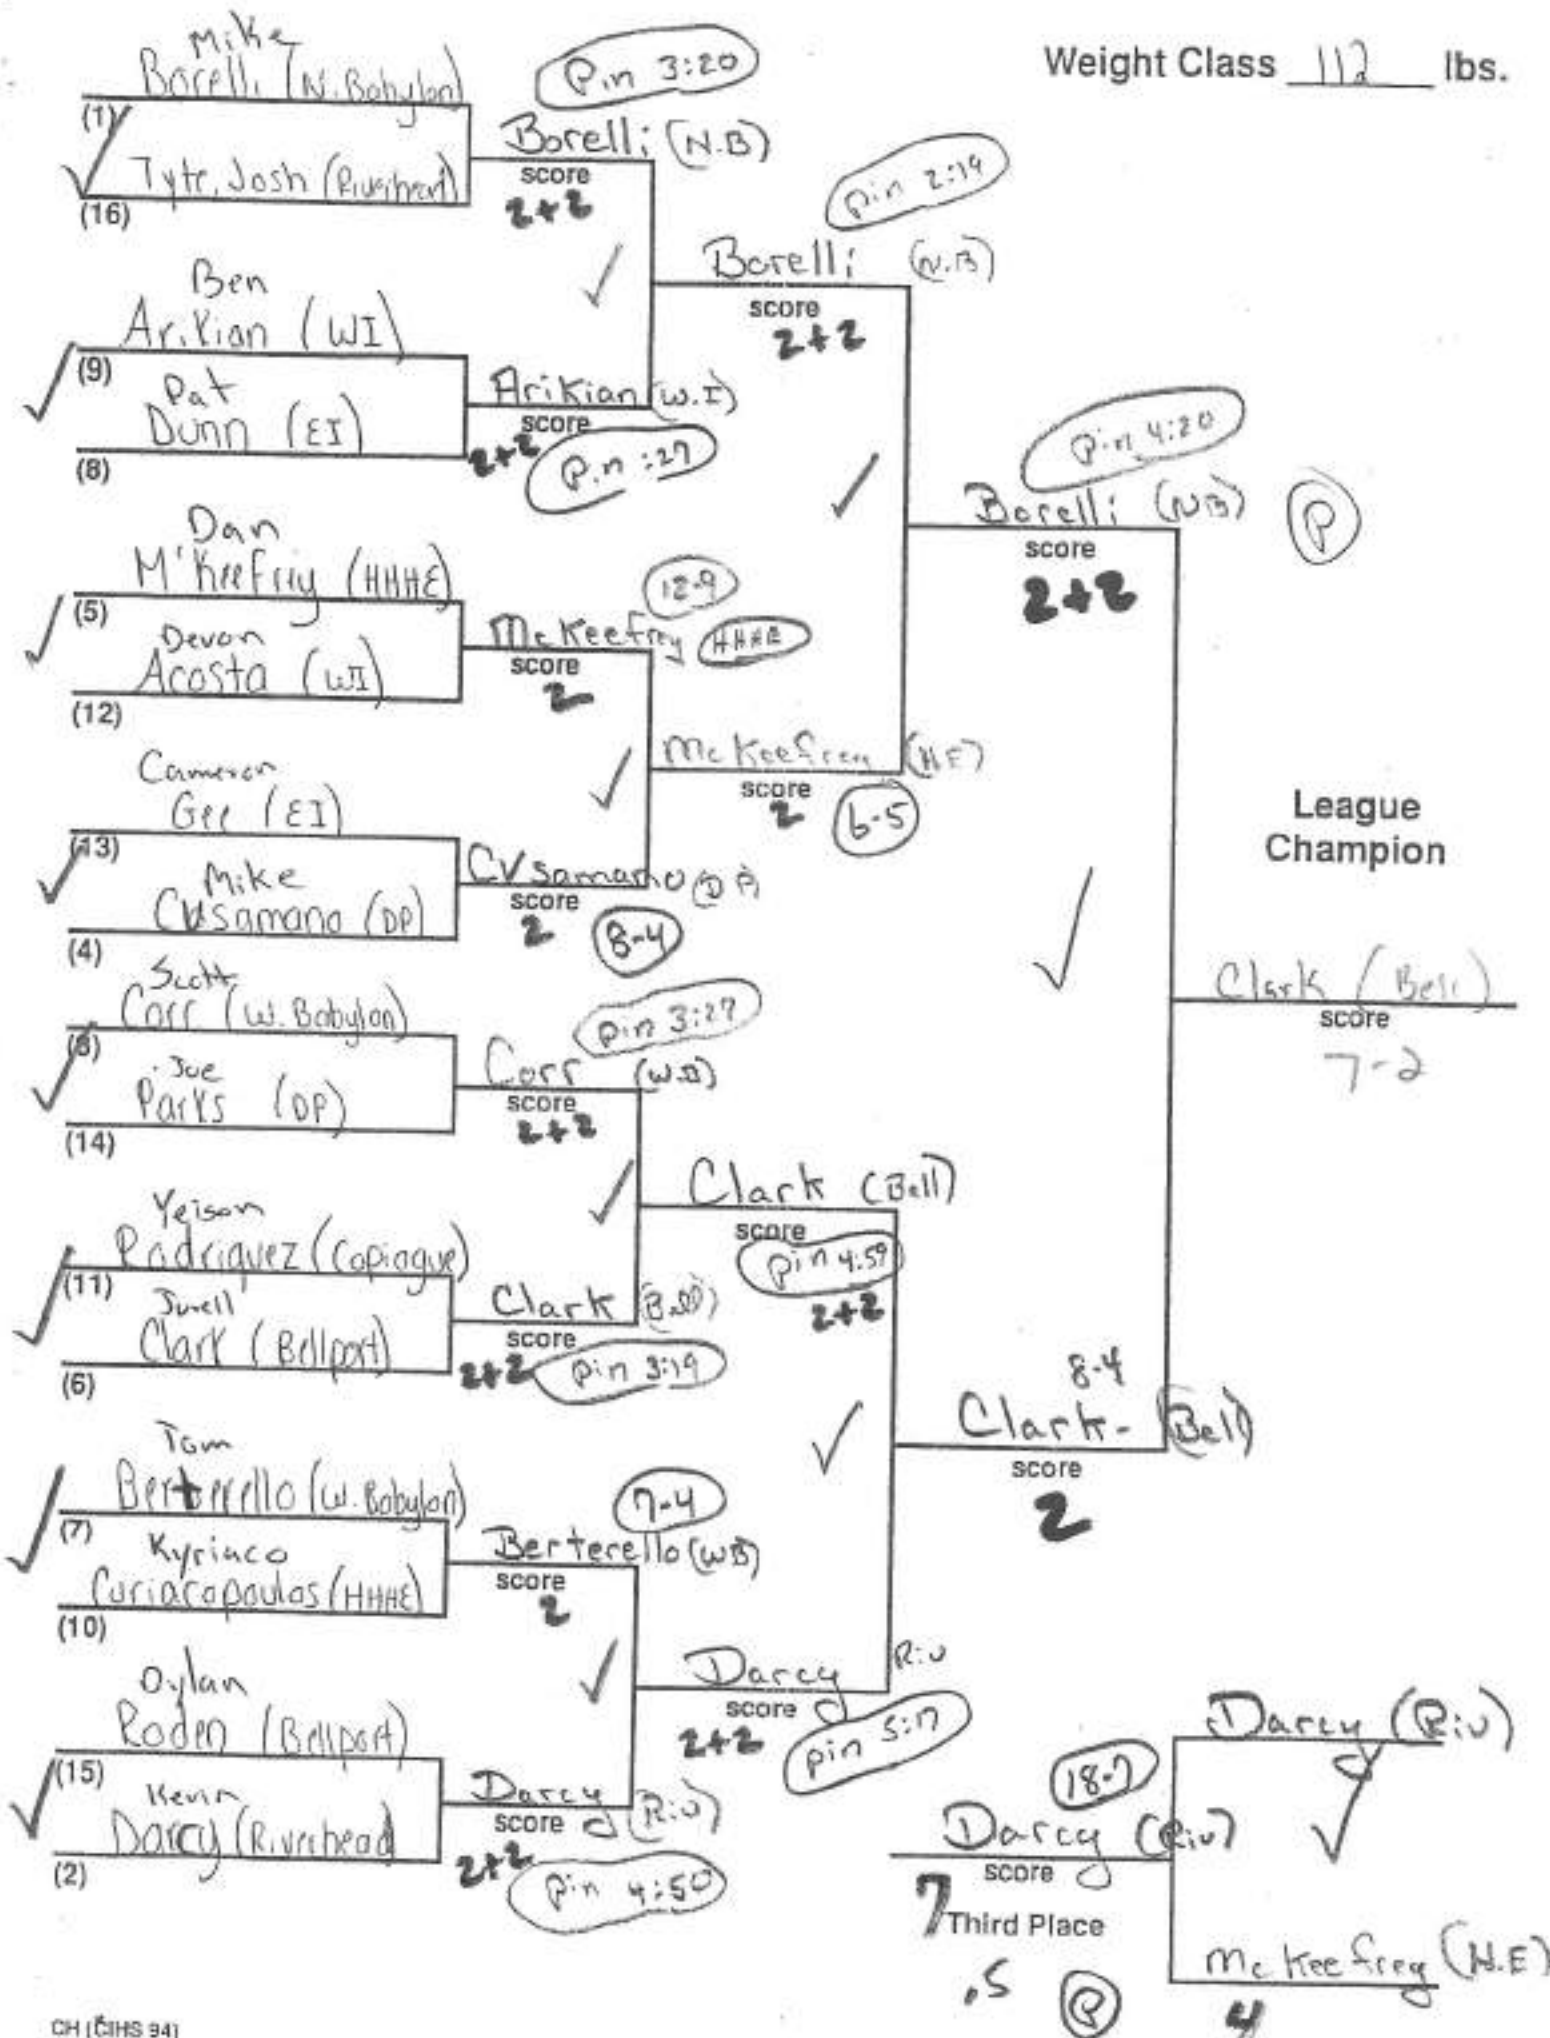

# 2003 LEAGUE III

Weight Class 96 lbs.

Weight Class 119 lbs.

Weight Class 125 lbs.

Weight Class 140 lbs.

Weight Class 152 lbs.

Weight Class 189 lbs.

Weight Class 215 lbs.