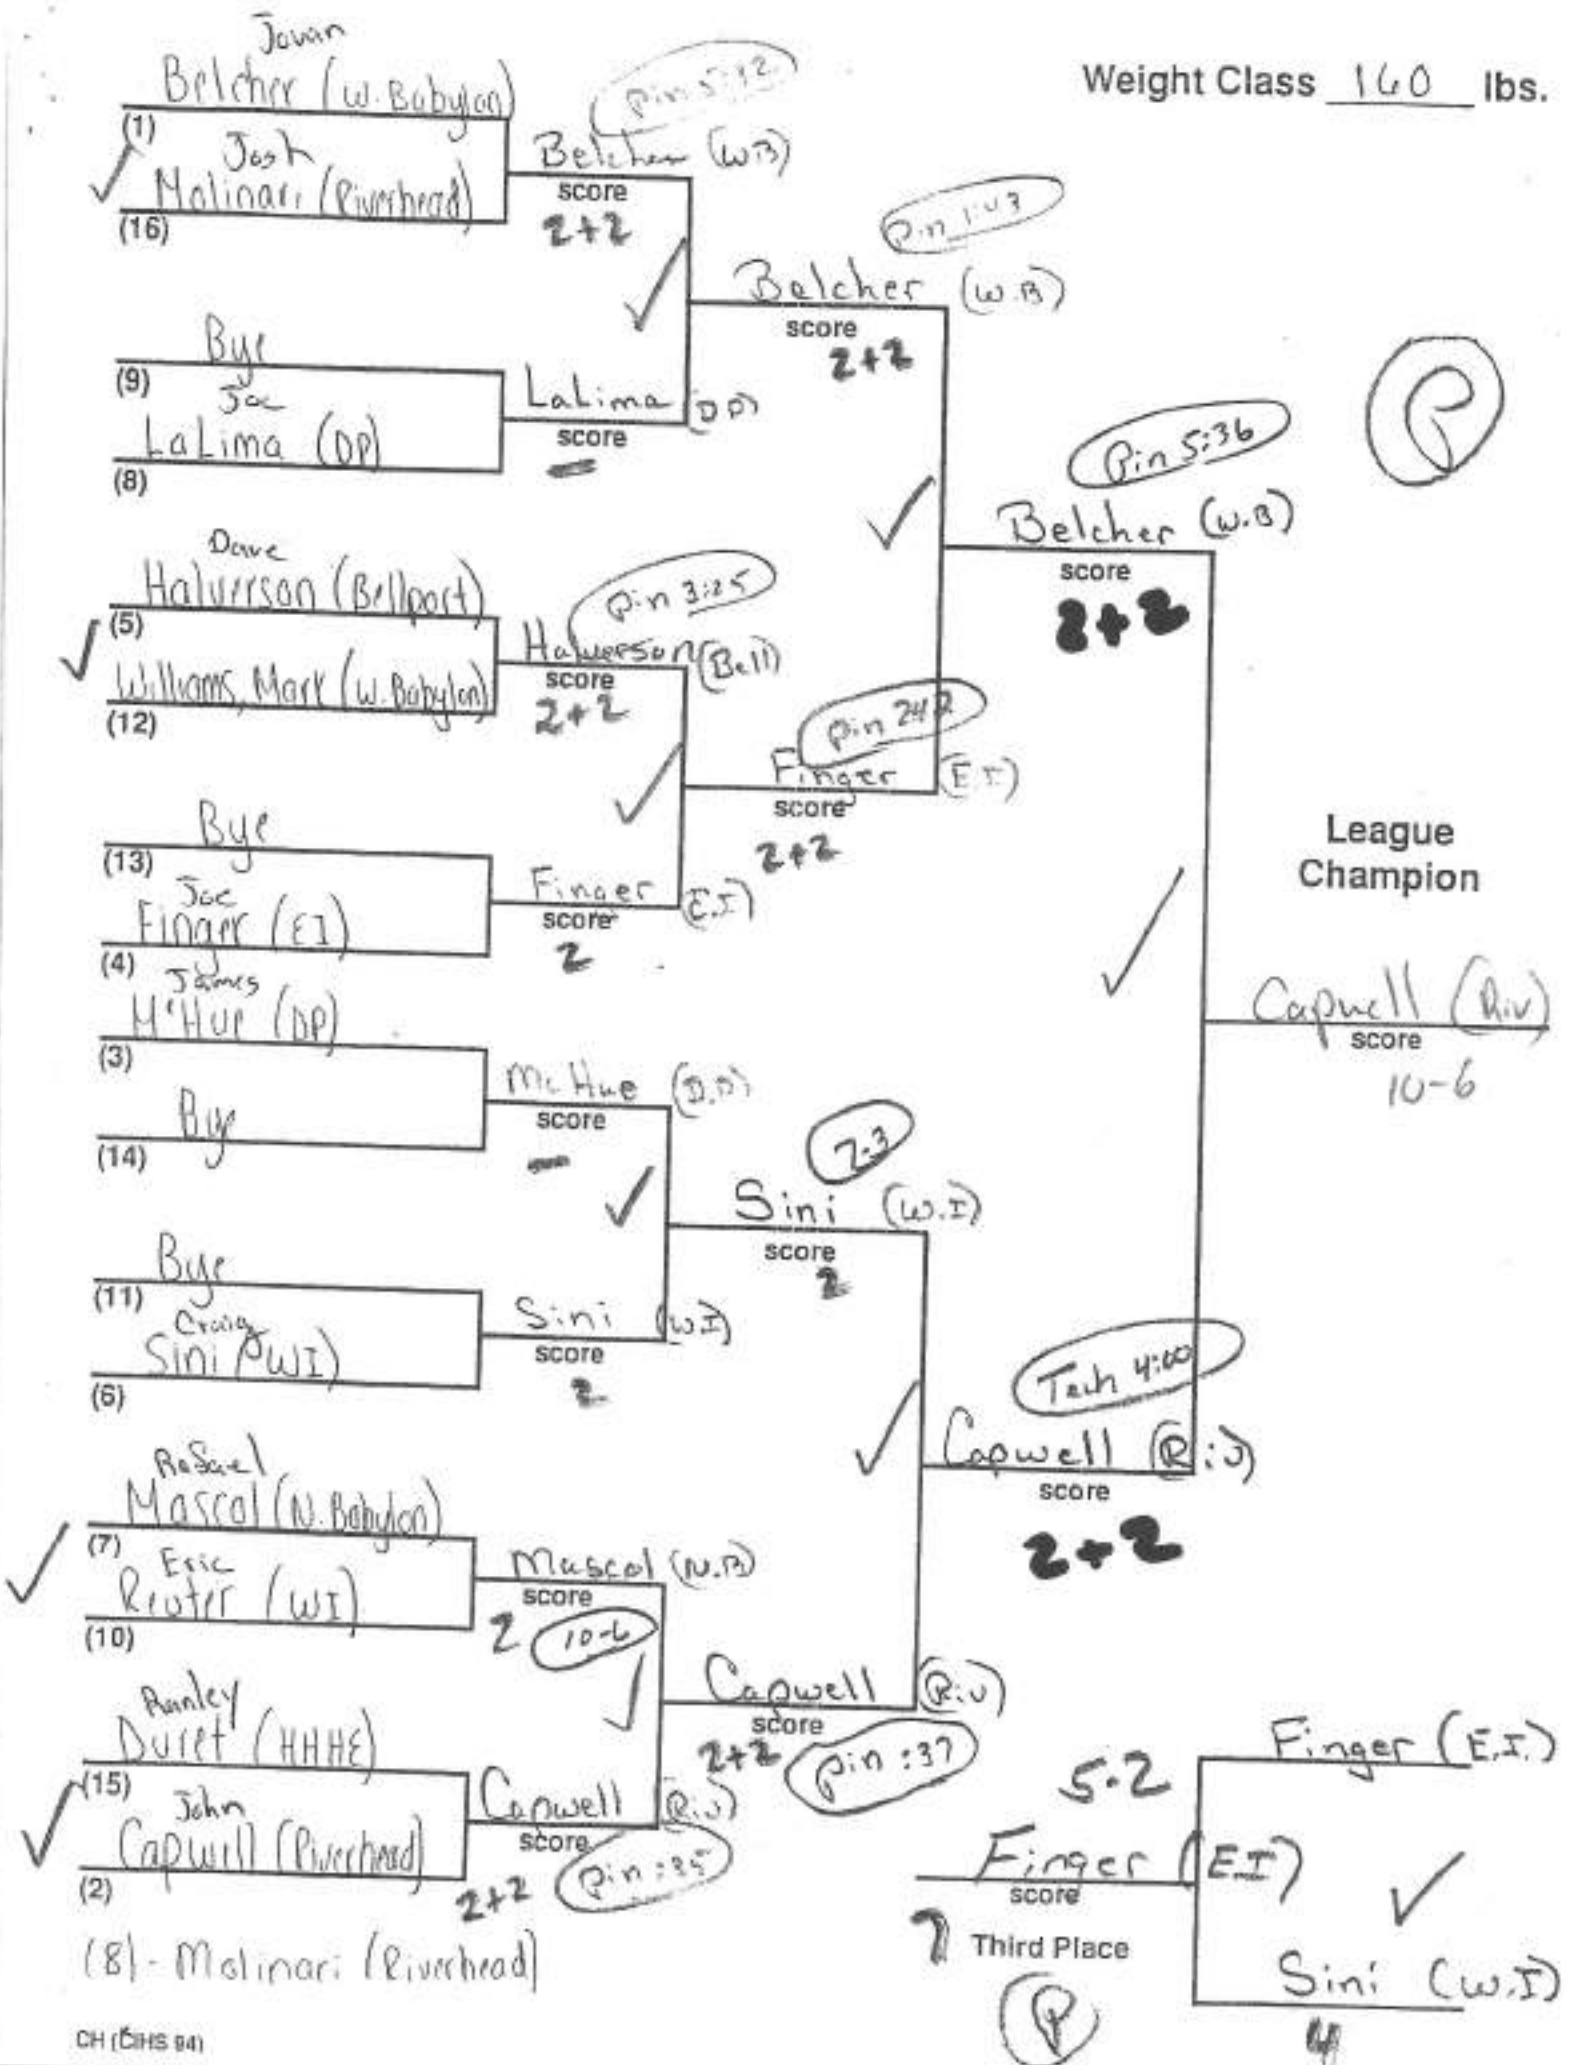

# 2003 LEAGUE III

Weight Class 96 lbs.

Weight Class 119 lbs.

Weight Class 125 lbs.

Weight Class 140 lbs.

Weight Class 152 lbs.

Weight Class 189 lbs.

Weight Class 215 lbs.