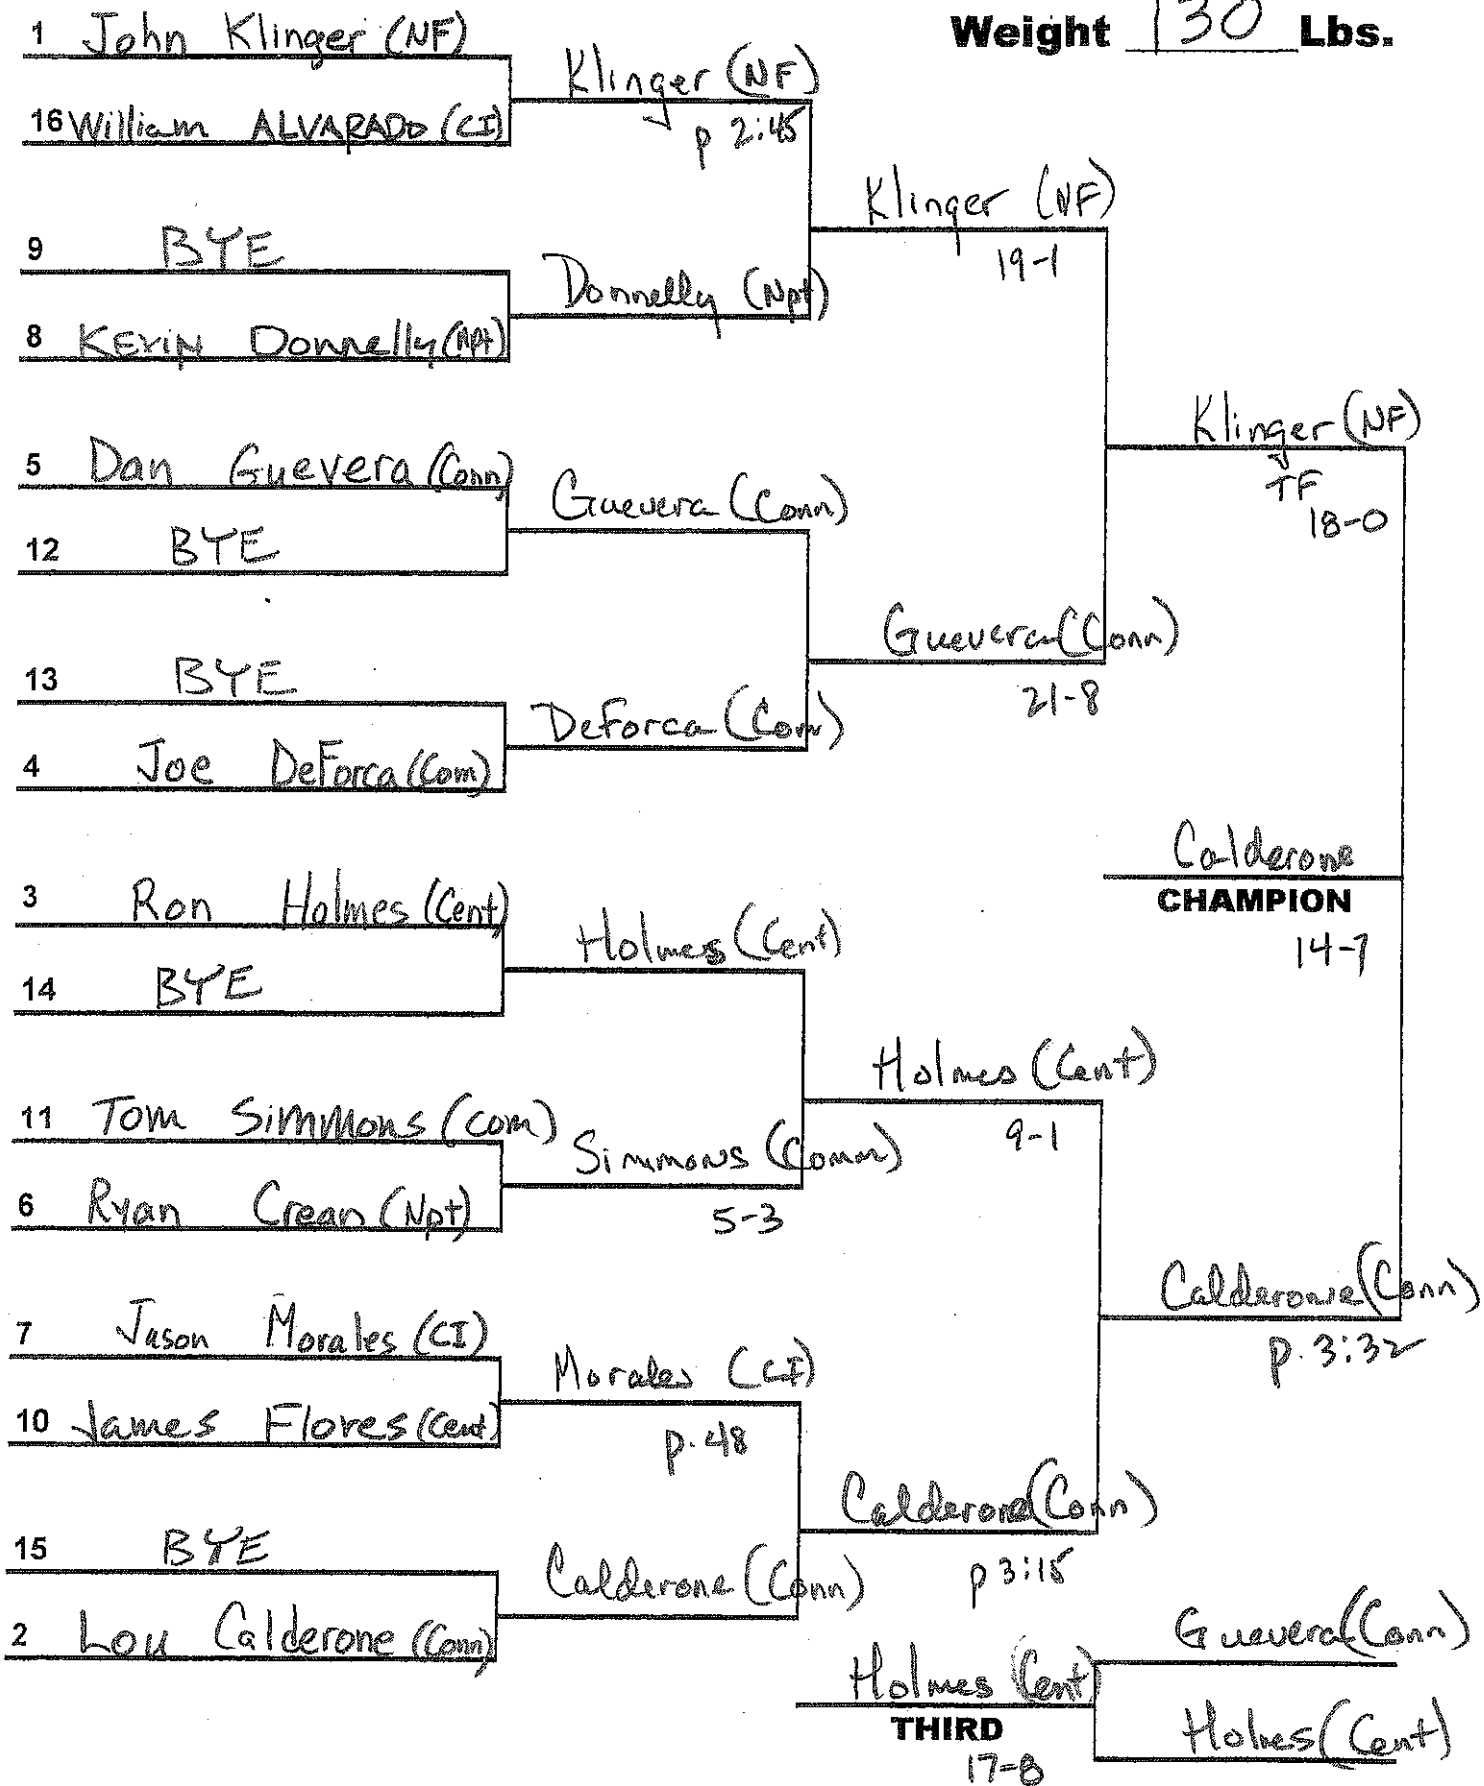

HEAD TABLE

2003 Section XI League 2 Wrestling Championships

Weight 96 Lbs.

2003 Section XI League 2 Wrestling Championships

Weight 103 Lbs.

ALT-Milanese

2003 Section XI League 2 Wrestling Championships

Weight 112 Lbs.

ALT

2003 Section XI League 2 Wrestling Championships

Weight 119 **Lbs.**

ALT-Byrnes (Conn)

2003 Section XI League 2 Wrestling Championships

Weight 125 Lbs.

ALT- Stocker (Conn)

2003 Section XI League 2 Wrestling Championships

Weight 130 Lbs.

ALT - ALVARADO (CI)

2003 Section XI League 2 Wrestling Championships

Weight 135 Lbs.

2003 Section XI League 2 Wrestling Championships

Weight 145 Lbs.

ALT-ROJAS

2003 Section XI League 2 Wrestling Championships

Weight 152 Lbs.

ACT Riservato 7th

2003 Section XI League 2 Wrestling Championships

Weight 171 Lbs.

ACT Milo

2003 Section XI League 2 Wrestling Championships

Weight 189 Lbs.

ALT: DASSLER