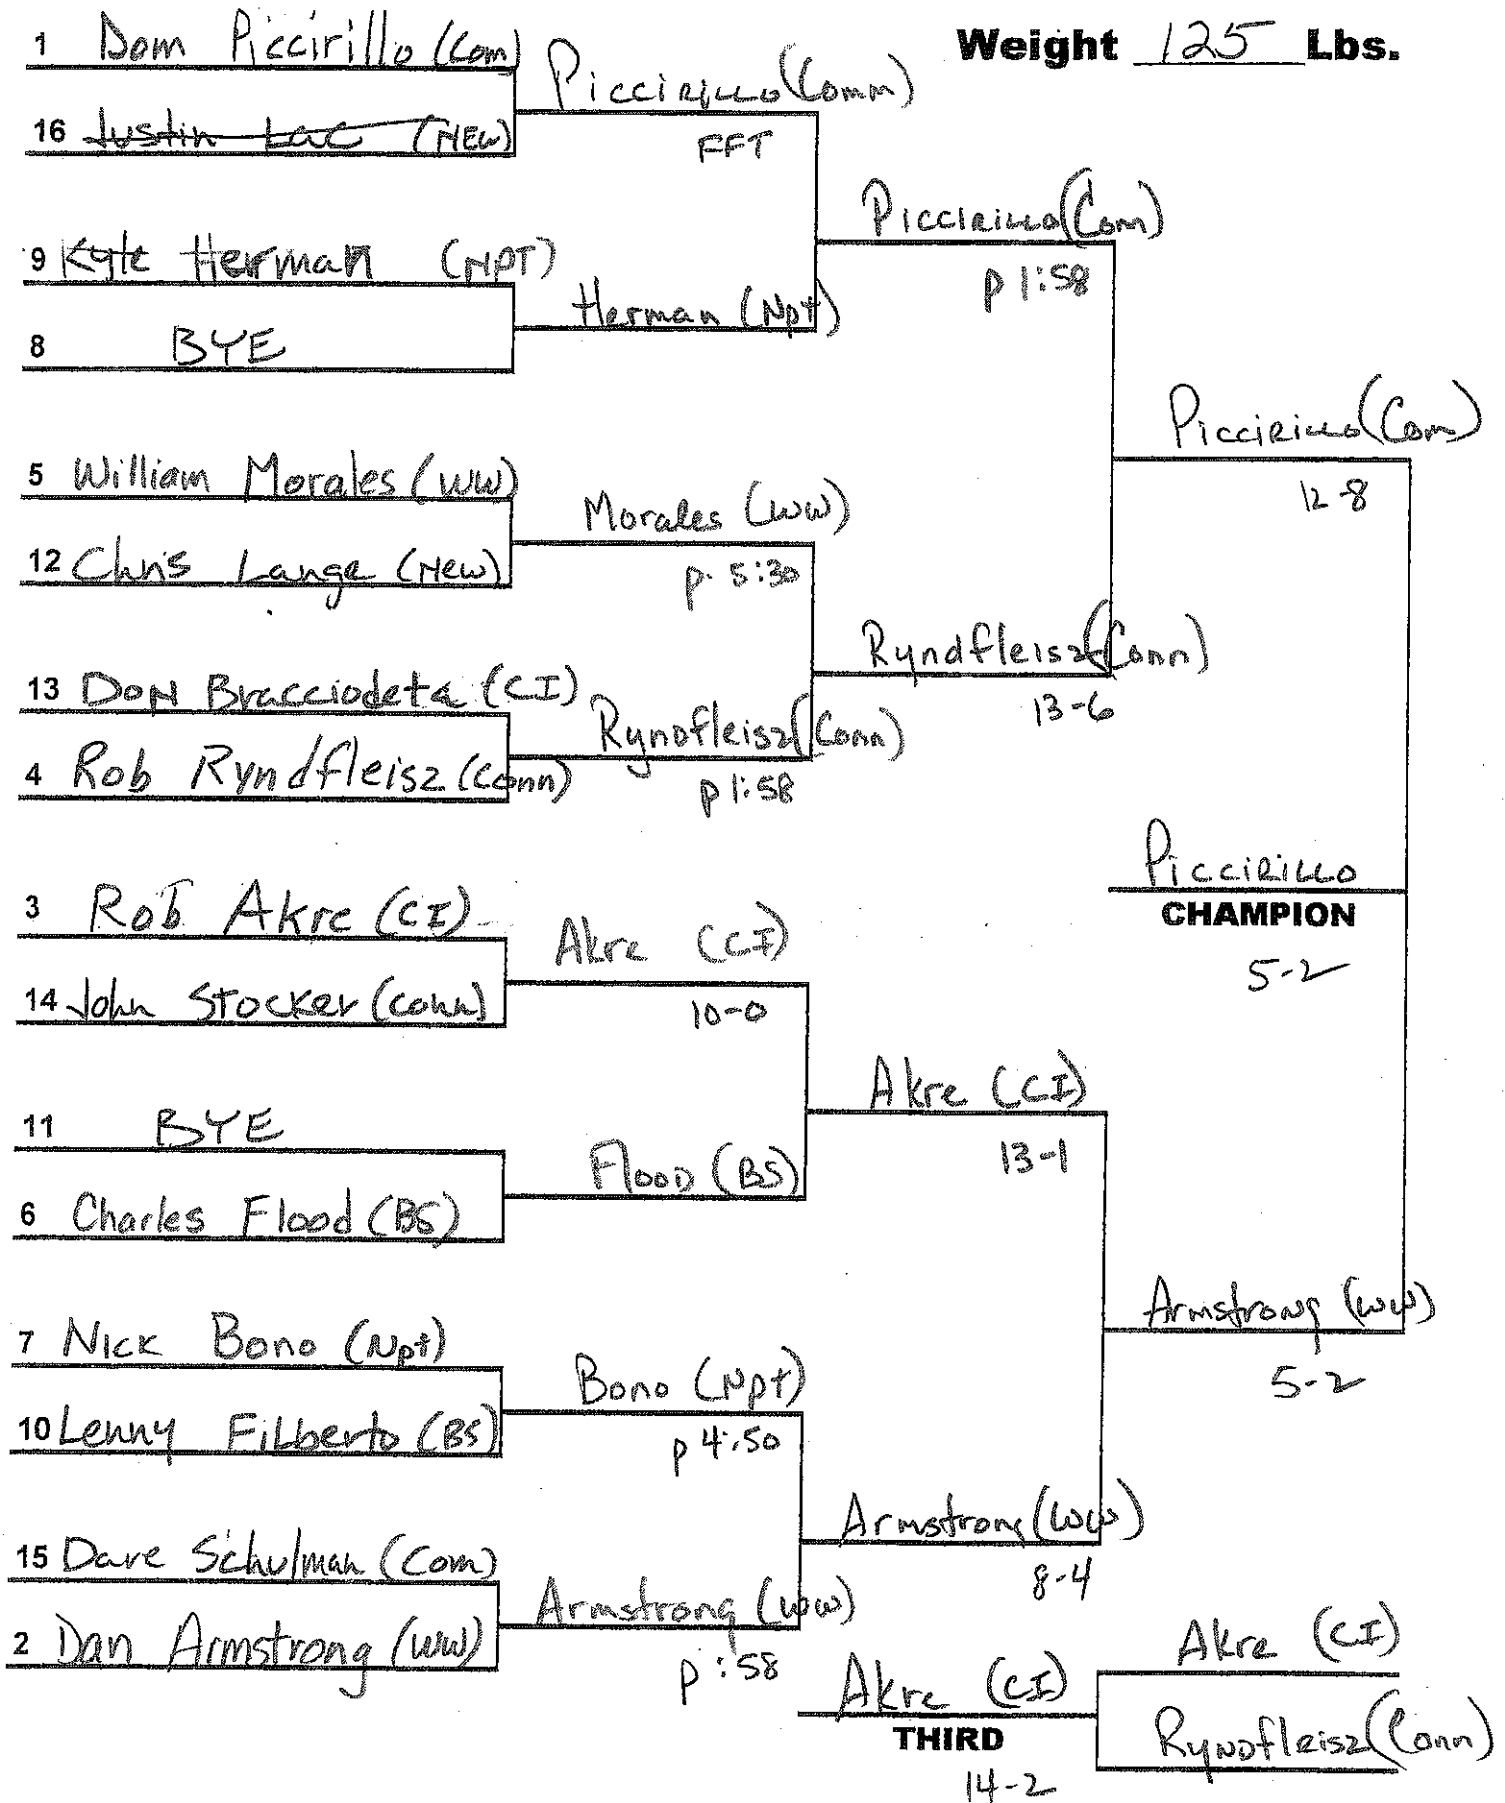

HEAD TABLE

2003 Section XI League 2 Wrestling Championships

Weight 96 Lbs.

2003 Section XI League 2 Wrestling Championships

Weight 103 Lbs.

ALT-Milanese

2003 Section XI League 2 Wrestling Championships

Weight 112 Lbs.

ALT

2003 Section XI League 2 Wrestling Championships

Weight 119 **Lbs.**

ALT-Byrnes (Conn)

2003 Section XI League 2 Wrestling Championships

Weight 125 Lbs.

ALT- Stocker (Conn)

2003 Section XI League 2 Wrestling Championships

Weight 130 Lbs.

ALT - ALVARADO (CI)

2003 Section XI League 2 Wrestling Championships

Weight 135 Lbs.

2003 Section XI League 2 Wrestling Championships

Weight 145 Lbs.

ALT-ROJAS

2003 Section XI League 2 Wrestling Championships

Weight 152 Lbs.

ACT Riservato 7th

2003 Section XI League 2 Wrestling Championships

Weight 171 Lbs.

ACT Milo

2003 Section XI League 2 Wrestling Championships

Weight 189 Lbs.

ALT: DASSLER