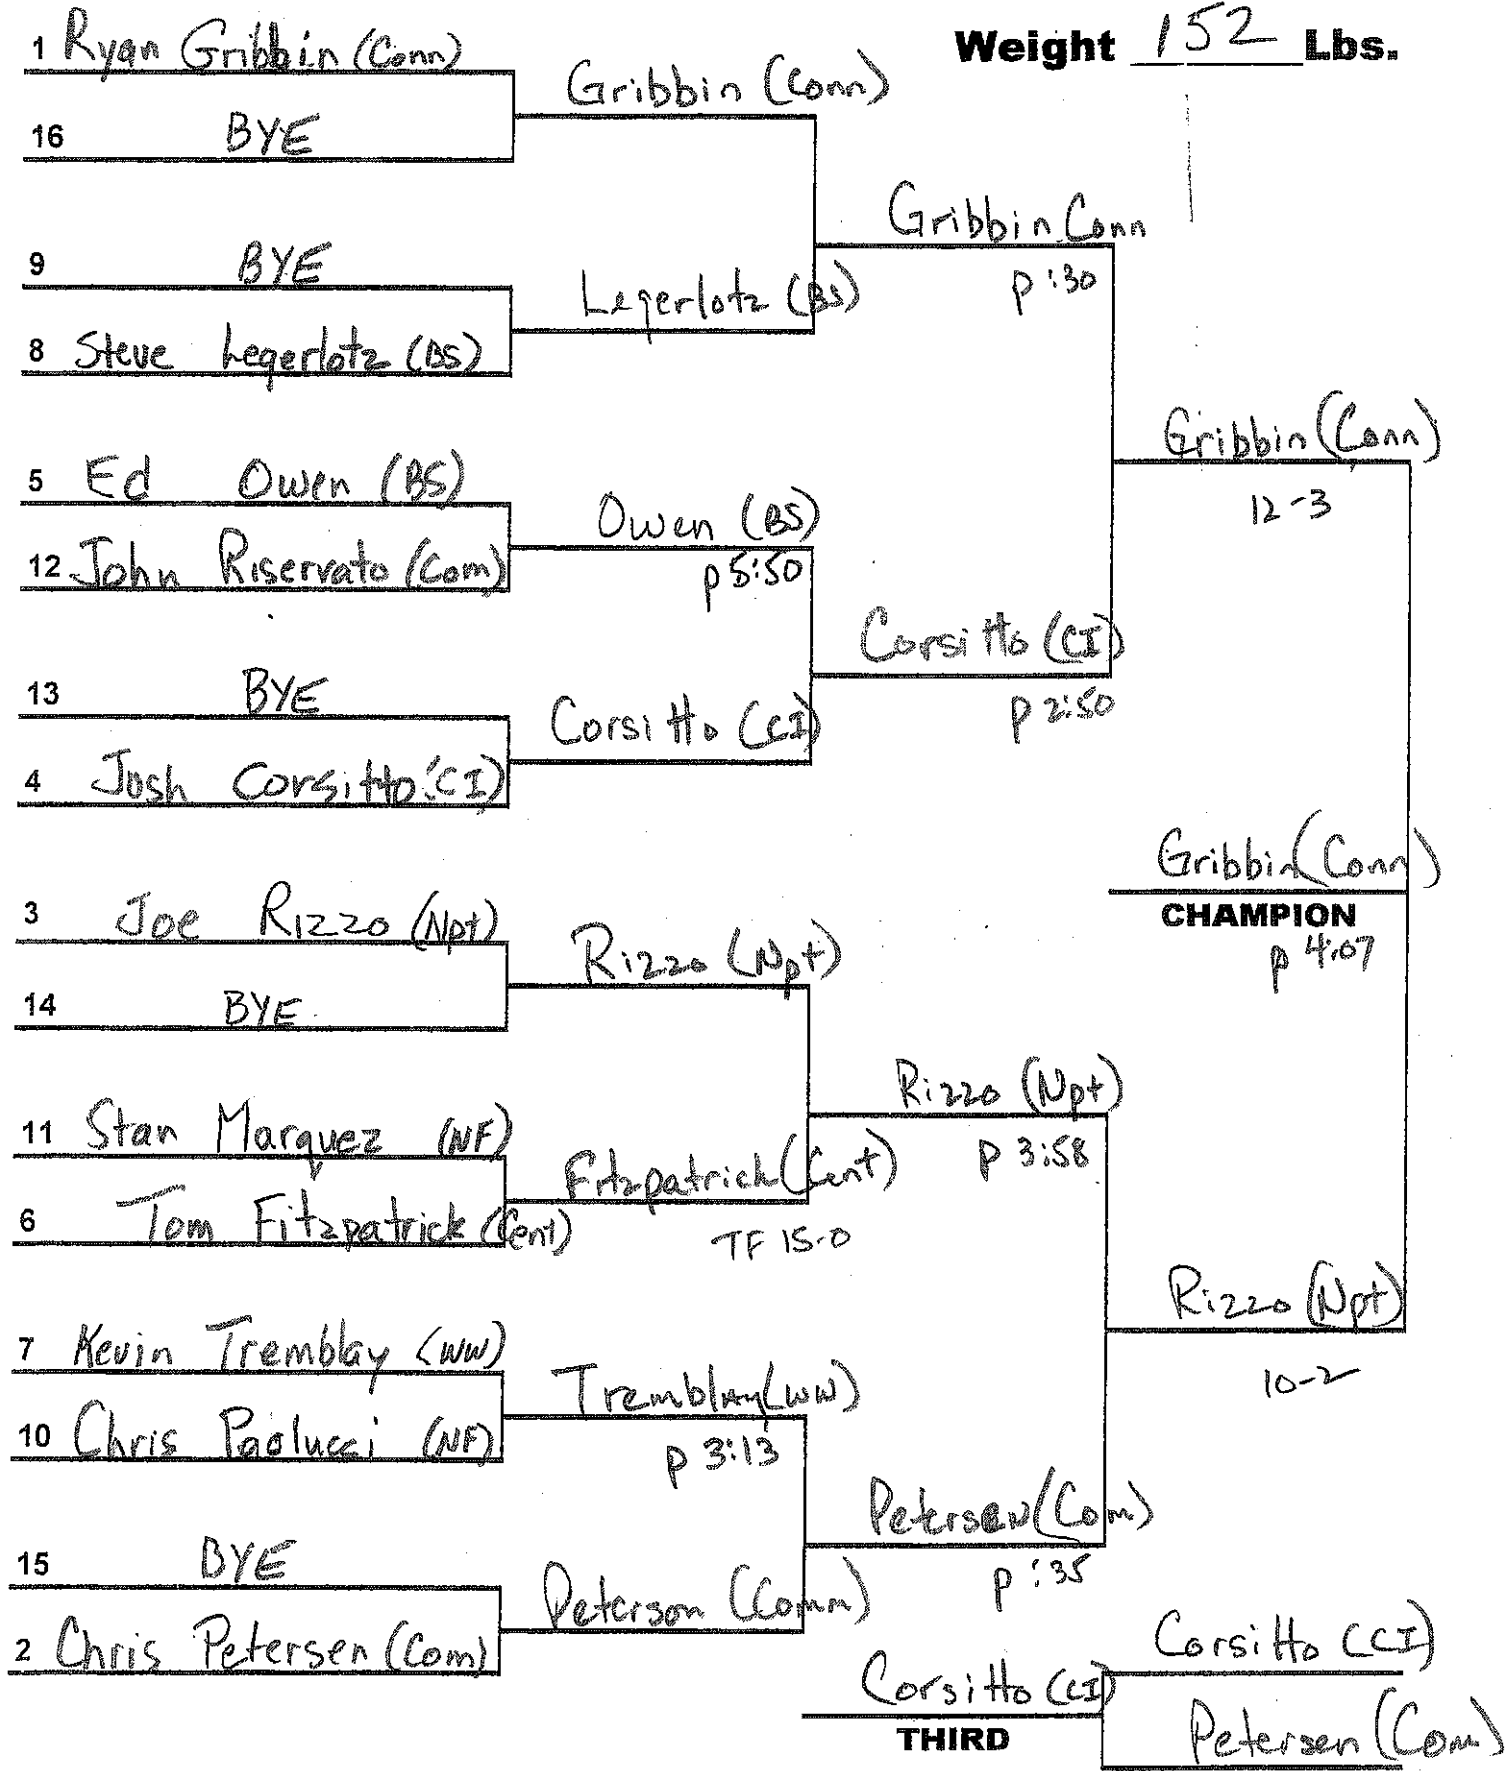

HEAD TABLE

2003 Section XI League 2 Wrestling Championships

Weight 96 Lbs.

2003 Section XI League 2 Wrestling Championships

Weight 103 Lbs.

ALT-Milanese

2003 Section XI League 2 Wrestling Championships

Weight 112 Lbs.

ALT

2003 Section XI League 2 Wrestling Championships

Weight 119 **Lbs.**

ALT-Byrnes (Conn)

2003 Section XI League 2 Wrestling Championships

Weight 125 Lbs.

ALT- Stocker (Conn)

2003 Section XI League 2 Wrestling Championships

Weight 130 Lbs.

ALT - ALVARADO (CI)

2003 Section XI League 2 Wrestling Championships

Weight 135 Lbs.

2003 Section XI League 2 Wrestling Championships

Weight 145 Lbs.

ALT-ROJAS

2003 Section XI League 2 Wrestling Championships

Weight 152 Lbs.

ACT Riservato 7th

2003 Section XI League 2 Wrestling Championships

Weight 171 Lbs.

ACT Milo

2003 Section XI League 2 Wrestling Championships

Weight 189 Lbs.

ALT: DASSLER