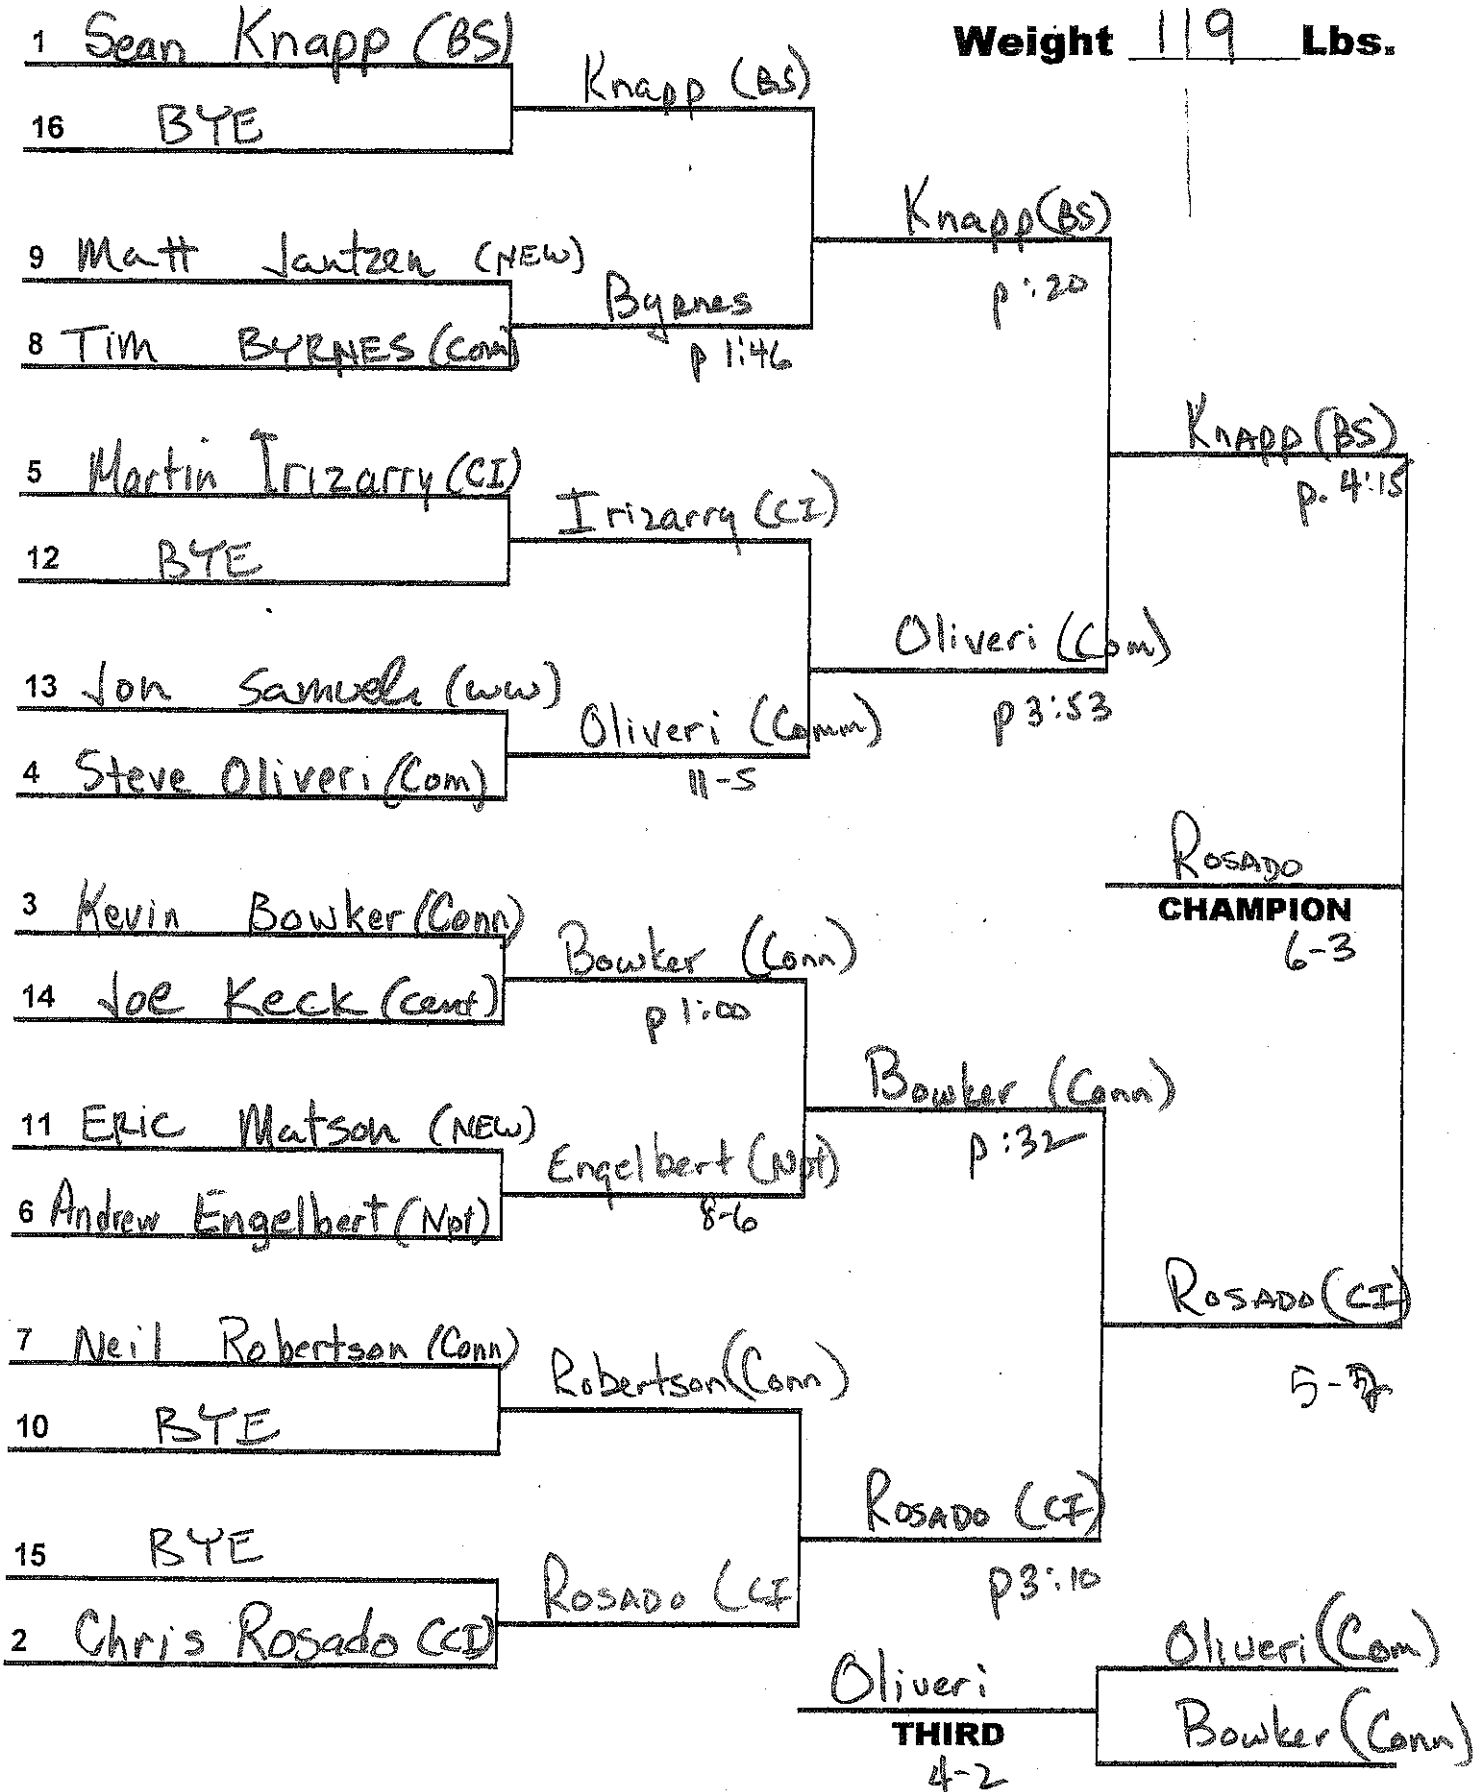

HEAD TABLE

2003 Section XI League 2 Wrestling Championships

Weight 96 Lbs.

2003 Section XI League 2 Wrestling Championships

Weight 103 Lbs.

ALT-Milanese

2003 Section XI League 2 Wrestling Championships

Weight 112 Lbs.

ALT

2003 Section XI League 2 Wrestling Championships

Weight 119 **Lbs.**

ALT-Byrnes (Conn)

2003 Section XI League 2 Wrestling Championships

Weight 125 Lbs.

ALT- Stocker (Conn)

2003 Section XI League 2 Wrestling Championships

Weight 130 Lbs.

ALT - ALVARADO (CI)

2003 Section XI League 2 Wrestling Championships

Weight 135 Lbs.

2003 Section XI League 2 Wrestling Championships

Weight 145 Lbs.

ALT-ROJAS

2003 Section XI League 2 Wrestling Championships

Weight 152 Lbs.

ACT Riservato 7th

2003 Section XI League 2 Wrestling Championships

Weight 171 Lbs.

ACT Milo

2003 Section XI League 2 Wrestling Championships

Weight 189 Lbs.

ALT: DASSLER