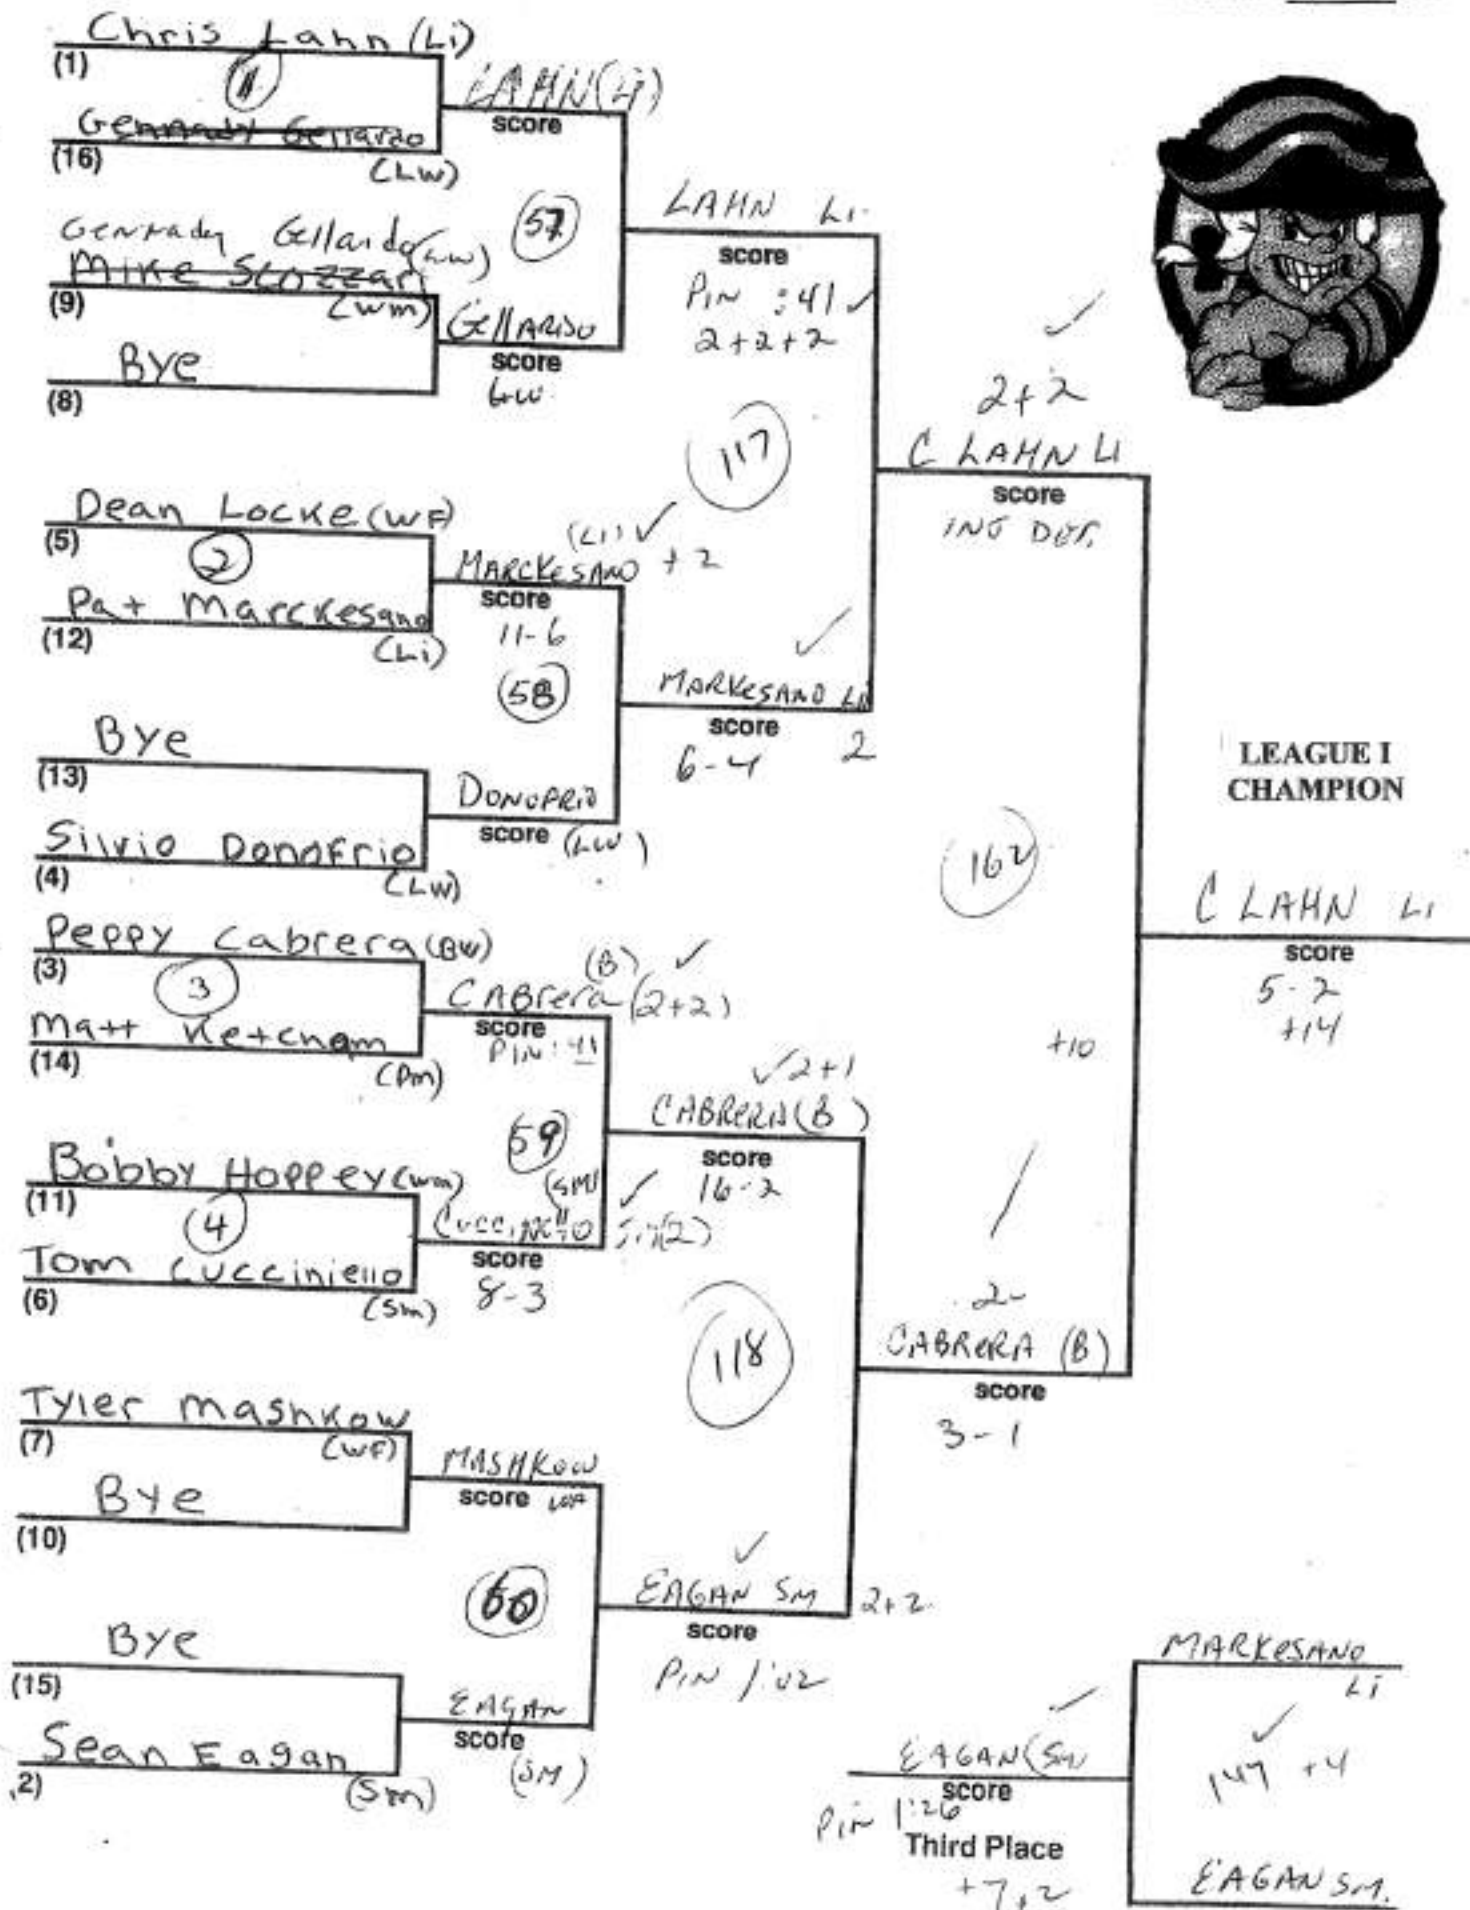

LEAGUE I CHAMPIONSHIPS AT WILLIAM FLOYD

WEIGHT CLASS 96 lbs.

LEAGUE I CHAMPION

LEAGUE I CHAMPIONSHIPS AT WILLIAM FLOYD WEIGHT CLASS 112 lbs.

LEAGUE I CHAMPIONSHIPS AT WILLIAM FLOYD WEIGHT CLASS 119 lbs.

LEAGUE I CHAMPIONSHIPS AT WILLIAM FLOYD WEIGHT CLASS 130 lbs.

LEAGUE I
CHAMPION

LEAGUE I CHAMPIONSHIPS AT WILLIAM FLOYD WEIGHT CLASS 135 lbs.

LEAGUE I CHAMPIONSHIPS AT WILLIAM FLOYD

WEIGHT CLASS 140 lbs.

LEAGUE I CHAMPIONSHIPS A WILLIAM FLOYD WEIGHT CLASS 152 lbs.

LEAGUE I CHAMPIONSHIPS AT WILLIAM FLOYD WEIGHT CLASS 160 lbs.

LEAGUE I CHAMPIONSHIPS AT WILLIAM FLOYD WEIGHT CLASS 189 lbs.