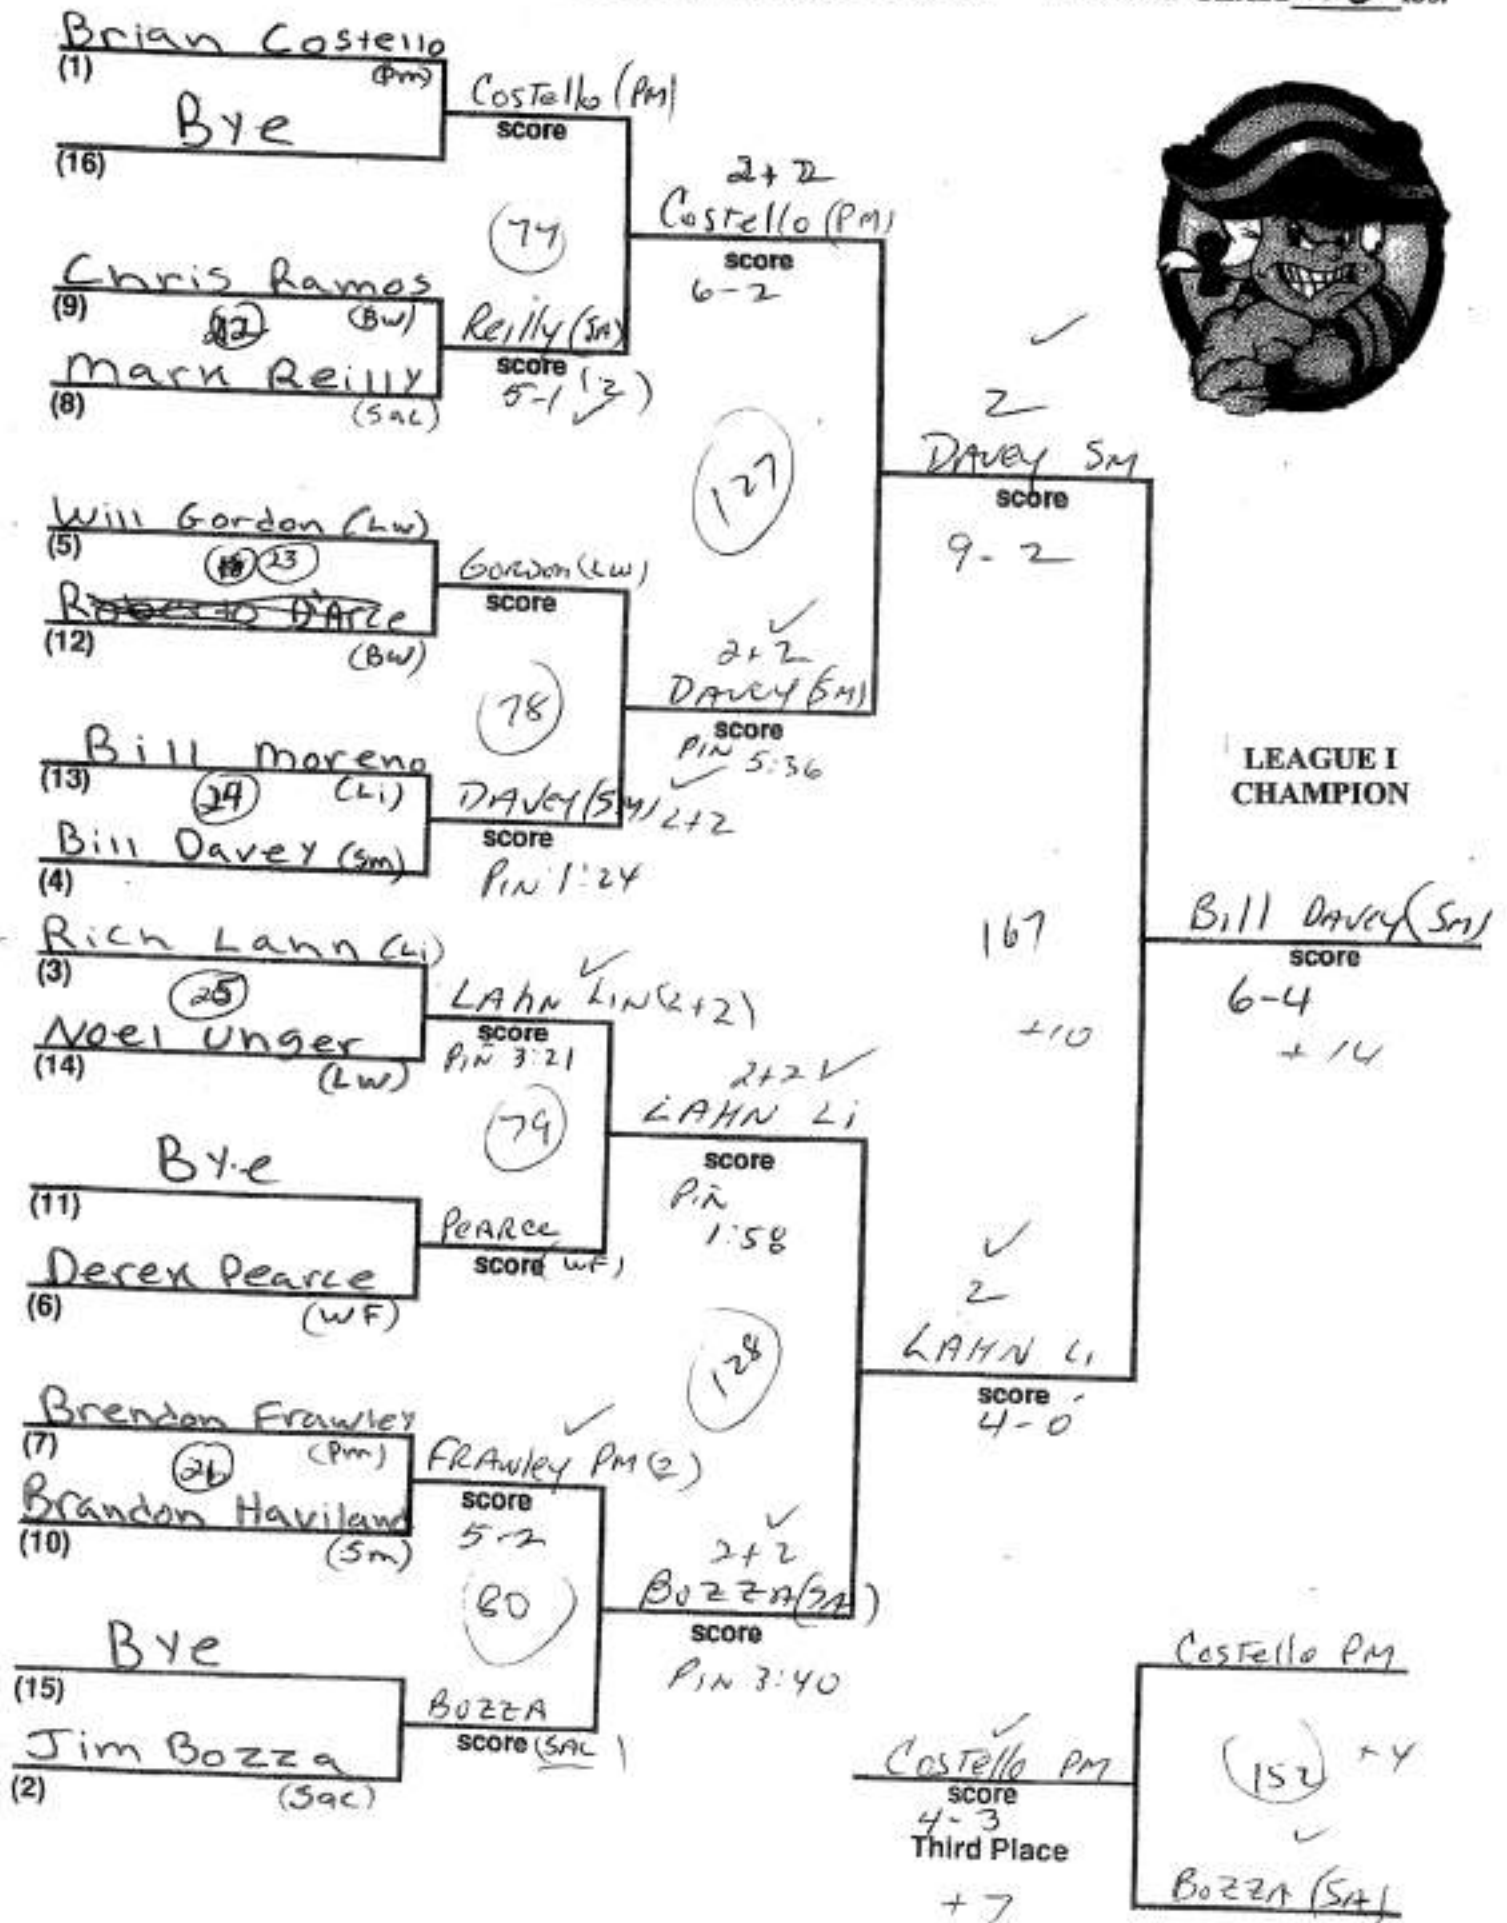

LEAGUE I CHAMPIONSHIPS AT WILLIAM FLOYD

WEIGHT CLASS 96 lbs.

LEAGUE I CHAMPION

LEAGUE I CHAMPIONSHIPS AT WILLIAM FLOYD WEIGHT CLASS 112 lbs.

LEAGUE I CHAMPIONSHIPS AT WILLIAM FLOYD WEIGHT CLASS 119 lbs.

LEAGUE I CHAMPIONSHIPS AT WILLIAM FLOYD WEIGHT CLASS 130 lbs.

LEAGUE I
CHAMPION

LEAGUE I CHAMPIONSHIPS AT WILLIAM FLOYD WEIGHT CLASS 135 lbs.

LEAGUE I CHAMPIONSHIPS AT WILLIAM FLOYD

WEIGHT CLASS 140 lbs.

LEAGUE I CHAMPIONSHIPS A WILLIAM FLOYD WEIGHT CLASS 152 lbs.

LEAGUE I CHAMPIONSHIPS AT WILLIAM FLOYD WEIGHT CLASS 160 lbs.

LEAGUE I CHAMPIONSHIPS AT WILLIAM FLOYD WEIGHT CLASS 189 lbs.