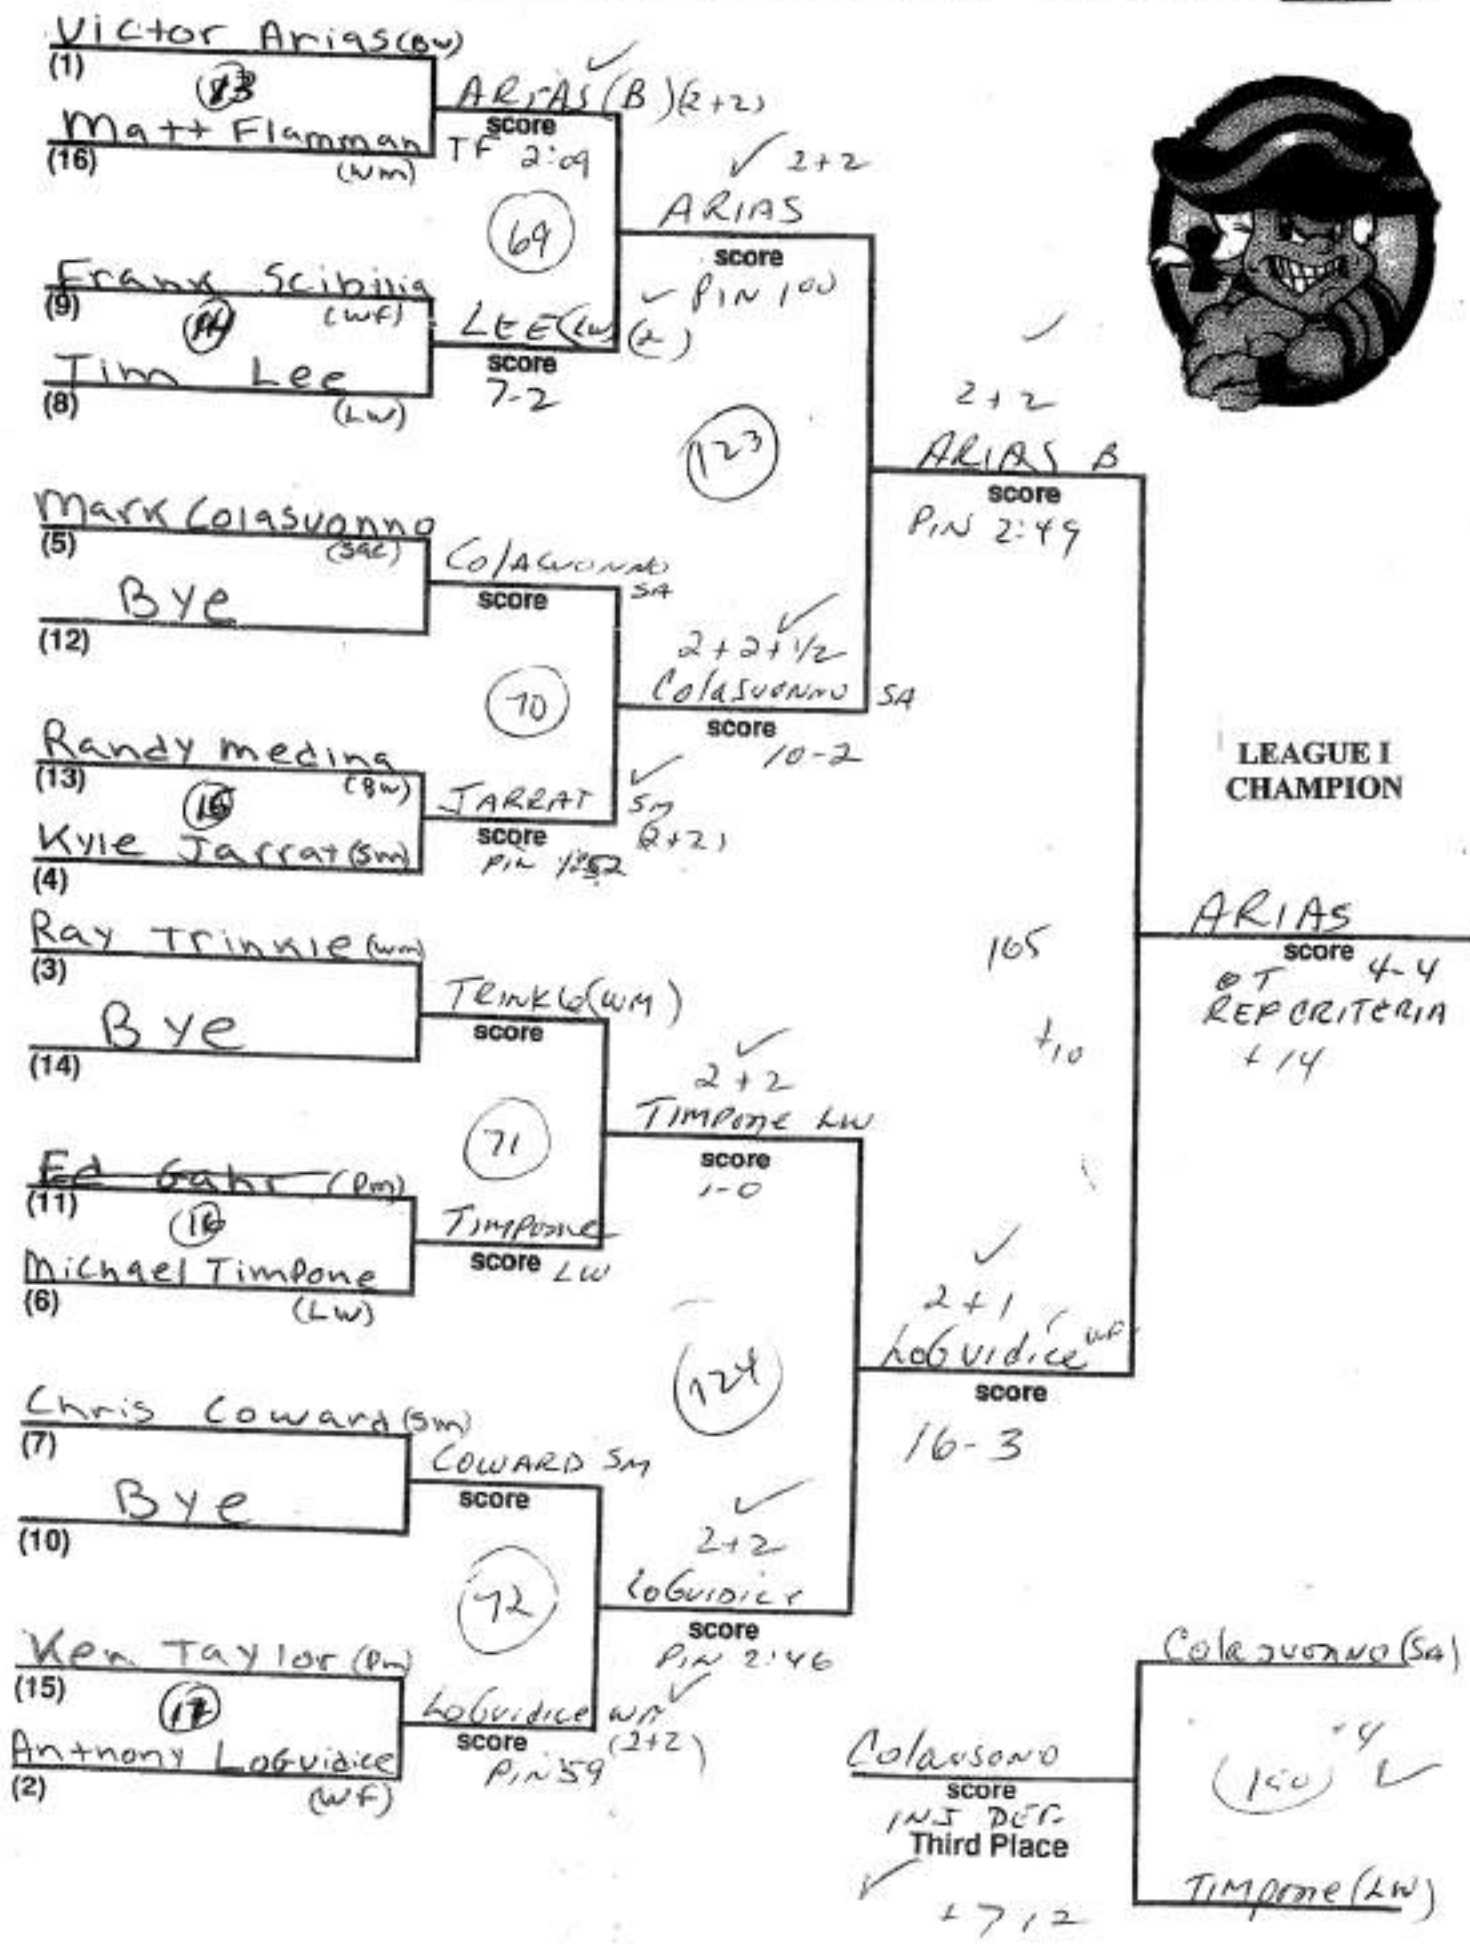

LEAGUE I CHAMPIONSHIPS AT WILLIAM FLOYD

WEIGHT CLASS 96 lbs.

LEAGUE I CHAMPION

LEAGUE I CHAMPIONSHIPS AT WILLIAM FLOYD WEIGHT CLASS 112 lbs.

LEAGUE I CHAMPIONSHIPS AT WILLIAM FLOYD WEIGHT CLASS 119 lbs.

LEAGUE I CHAMPIONSHIPS AT WILLIAM FLOYD WEIGHT CLASS 130 lbs.

LEAGUE I
CHAMPION

LEAGUE I CHAMPIONSHIPS AT WILLIAM FLOYD WEIGHT CLASS 135 lbs.

LEAGUE I CHAMPIONSHIPS AT WILLIAM FLOYD

WEIGHT CLASS 140 lbs.

LEAGUE I CHAMPIONSHIPS A WILLIAM FLOYD WEIGHT CLASS 152 lbs.

LEAGUE I CHAMPIONSHIPS AT WILLIAM FLOYD WEIGHT CLASS 160 lbs.

LEAGUE I CHAMPIONSHIPS AT WILLIAM FLOYD WEIGHT CLASS 189 lbs.