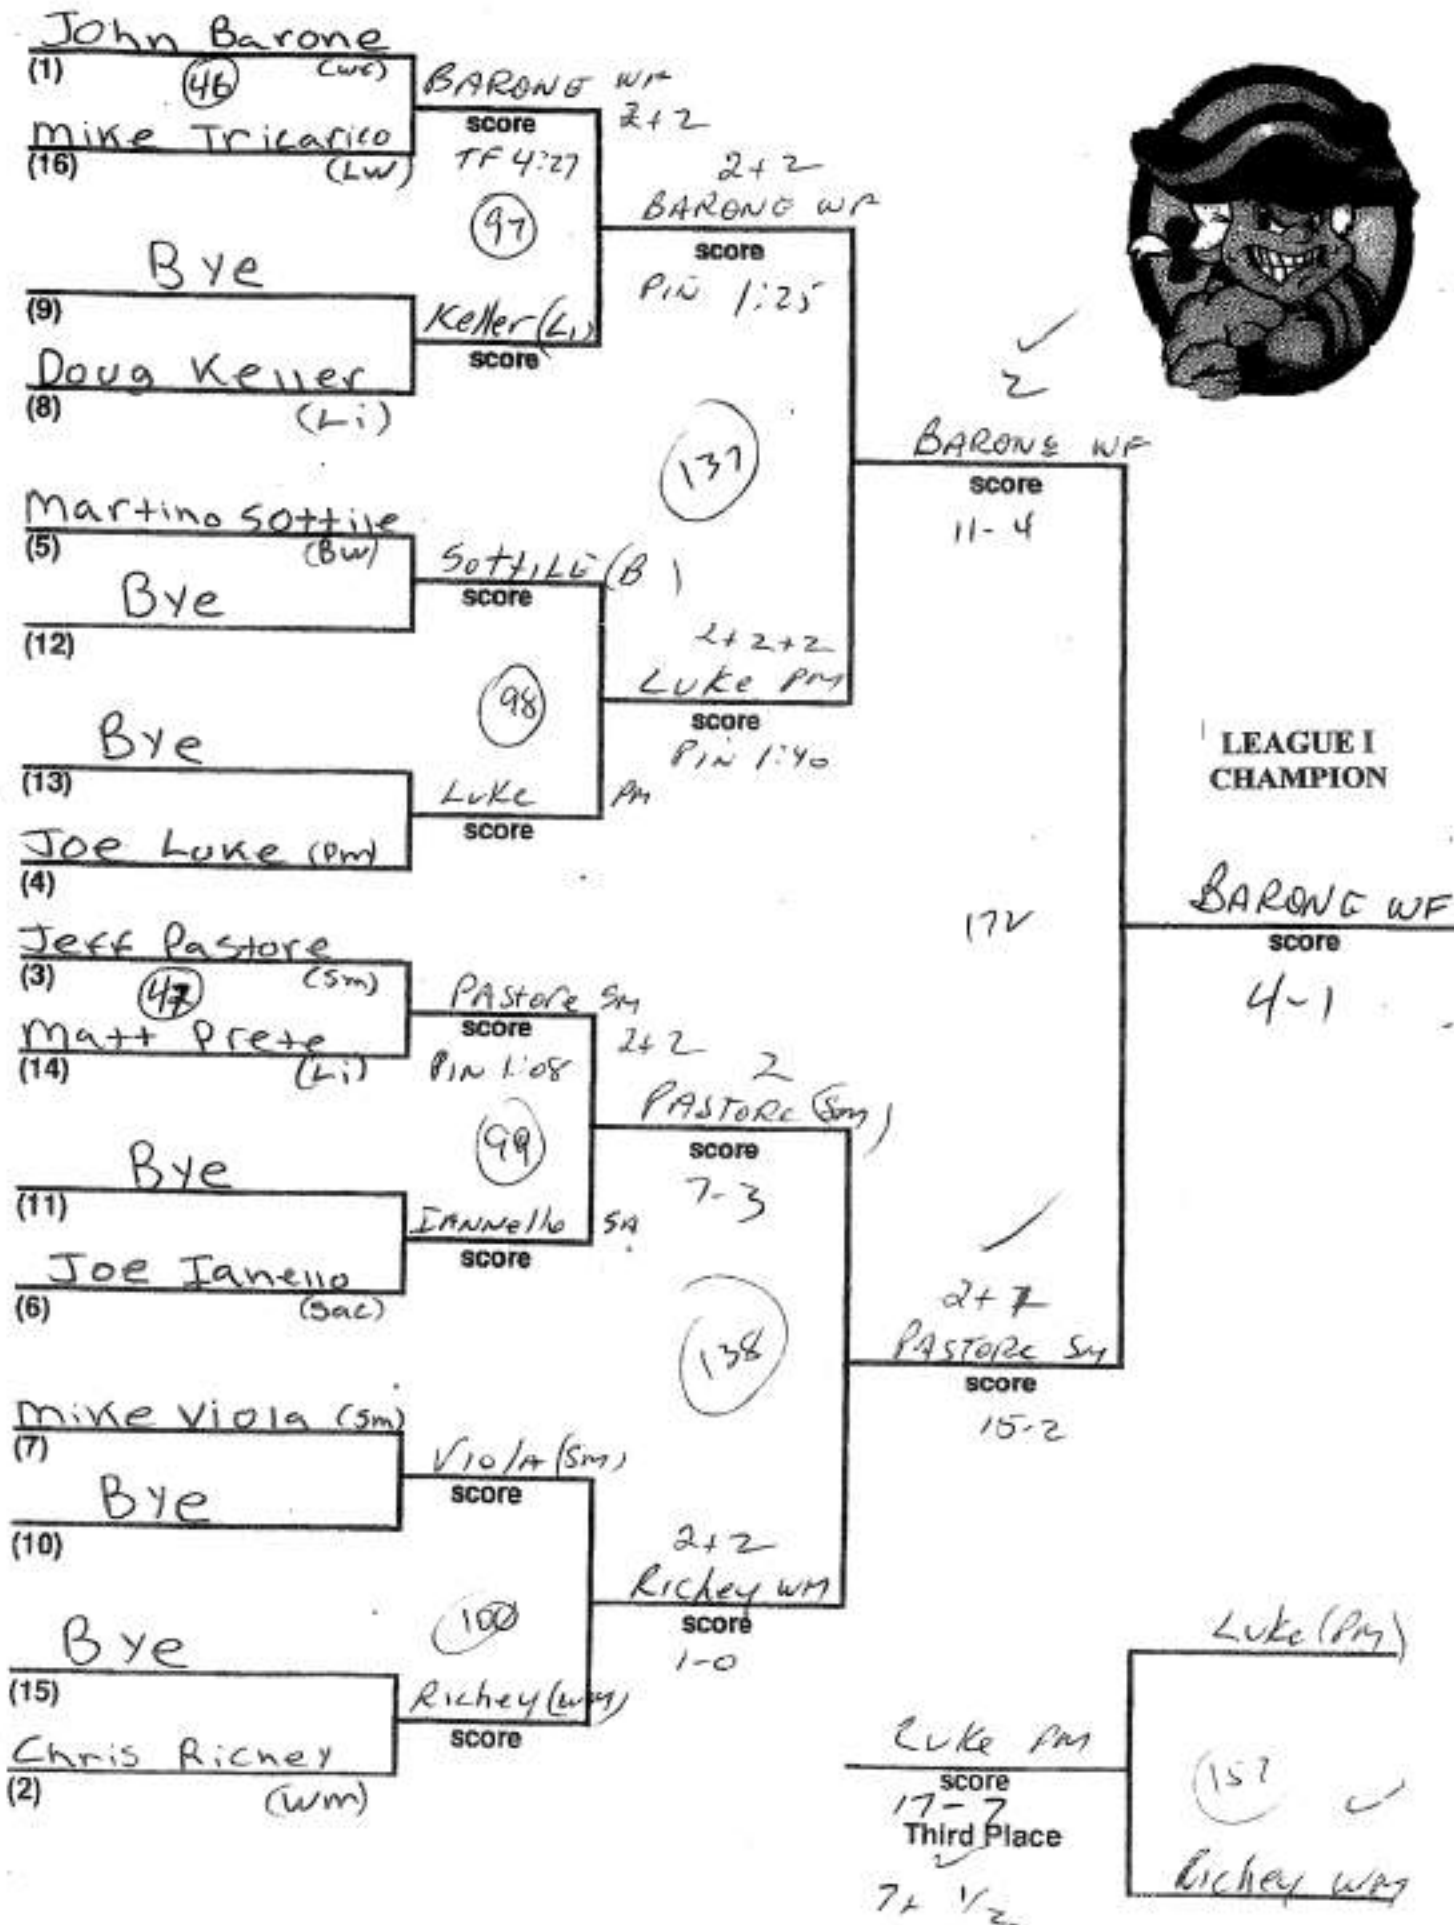

LEAGUE I CHAMPIONSHIPS AT WILLIAM FLOYD

WEIGHT CLASS 96 lbs.

LEAGUE I CHAMPION

LEAGUE I CHAMPIONSHIPS AT WILLIAM FLOYD WEIGHT CLASS 112 lbs.

LEAGUE I CHAMPIONSHIPS AT WILLIAM FLOYD WEIGHT CLASS 119 lbs.

LEAGUE I CHAMPIONSHIPS AT WILLIAM FLOYD WEIGHT CLASS 130 lbs.

LEAGUE I
CHAMPION

LEAGUE I CHAMPIONSHIPS AT WILLIAM FLOYD WEIGHT CLASS 135 lbs.

LEAGUE I CHAMPIONSHIPS AT WILLIAM FLOYD

WEIGHT CLASS 140 lbs.

LEAGUE I CHAMPIONSHIPS A WILLIAM FLOYD WEIGHT CLASS 152 lbs.

LEAGUE I CHAMPIONSHIPS AT WILLIAM FLOYD WEIGHT CLASS 160 lbs.