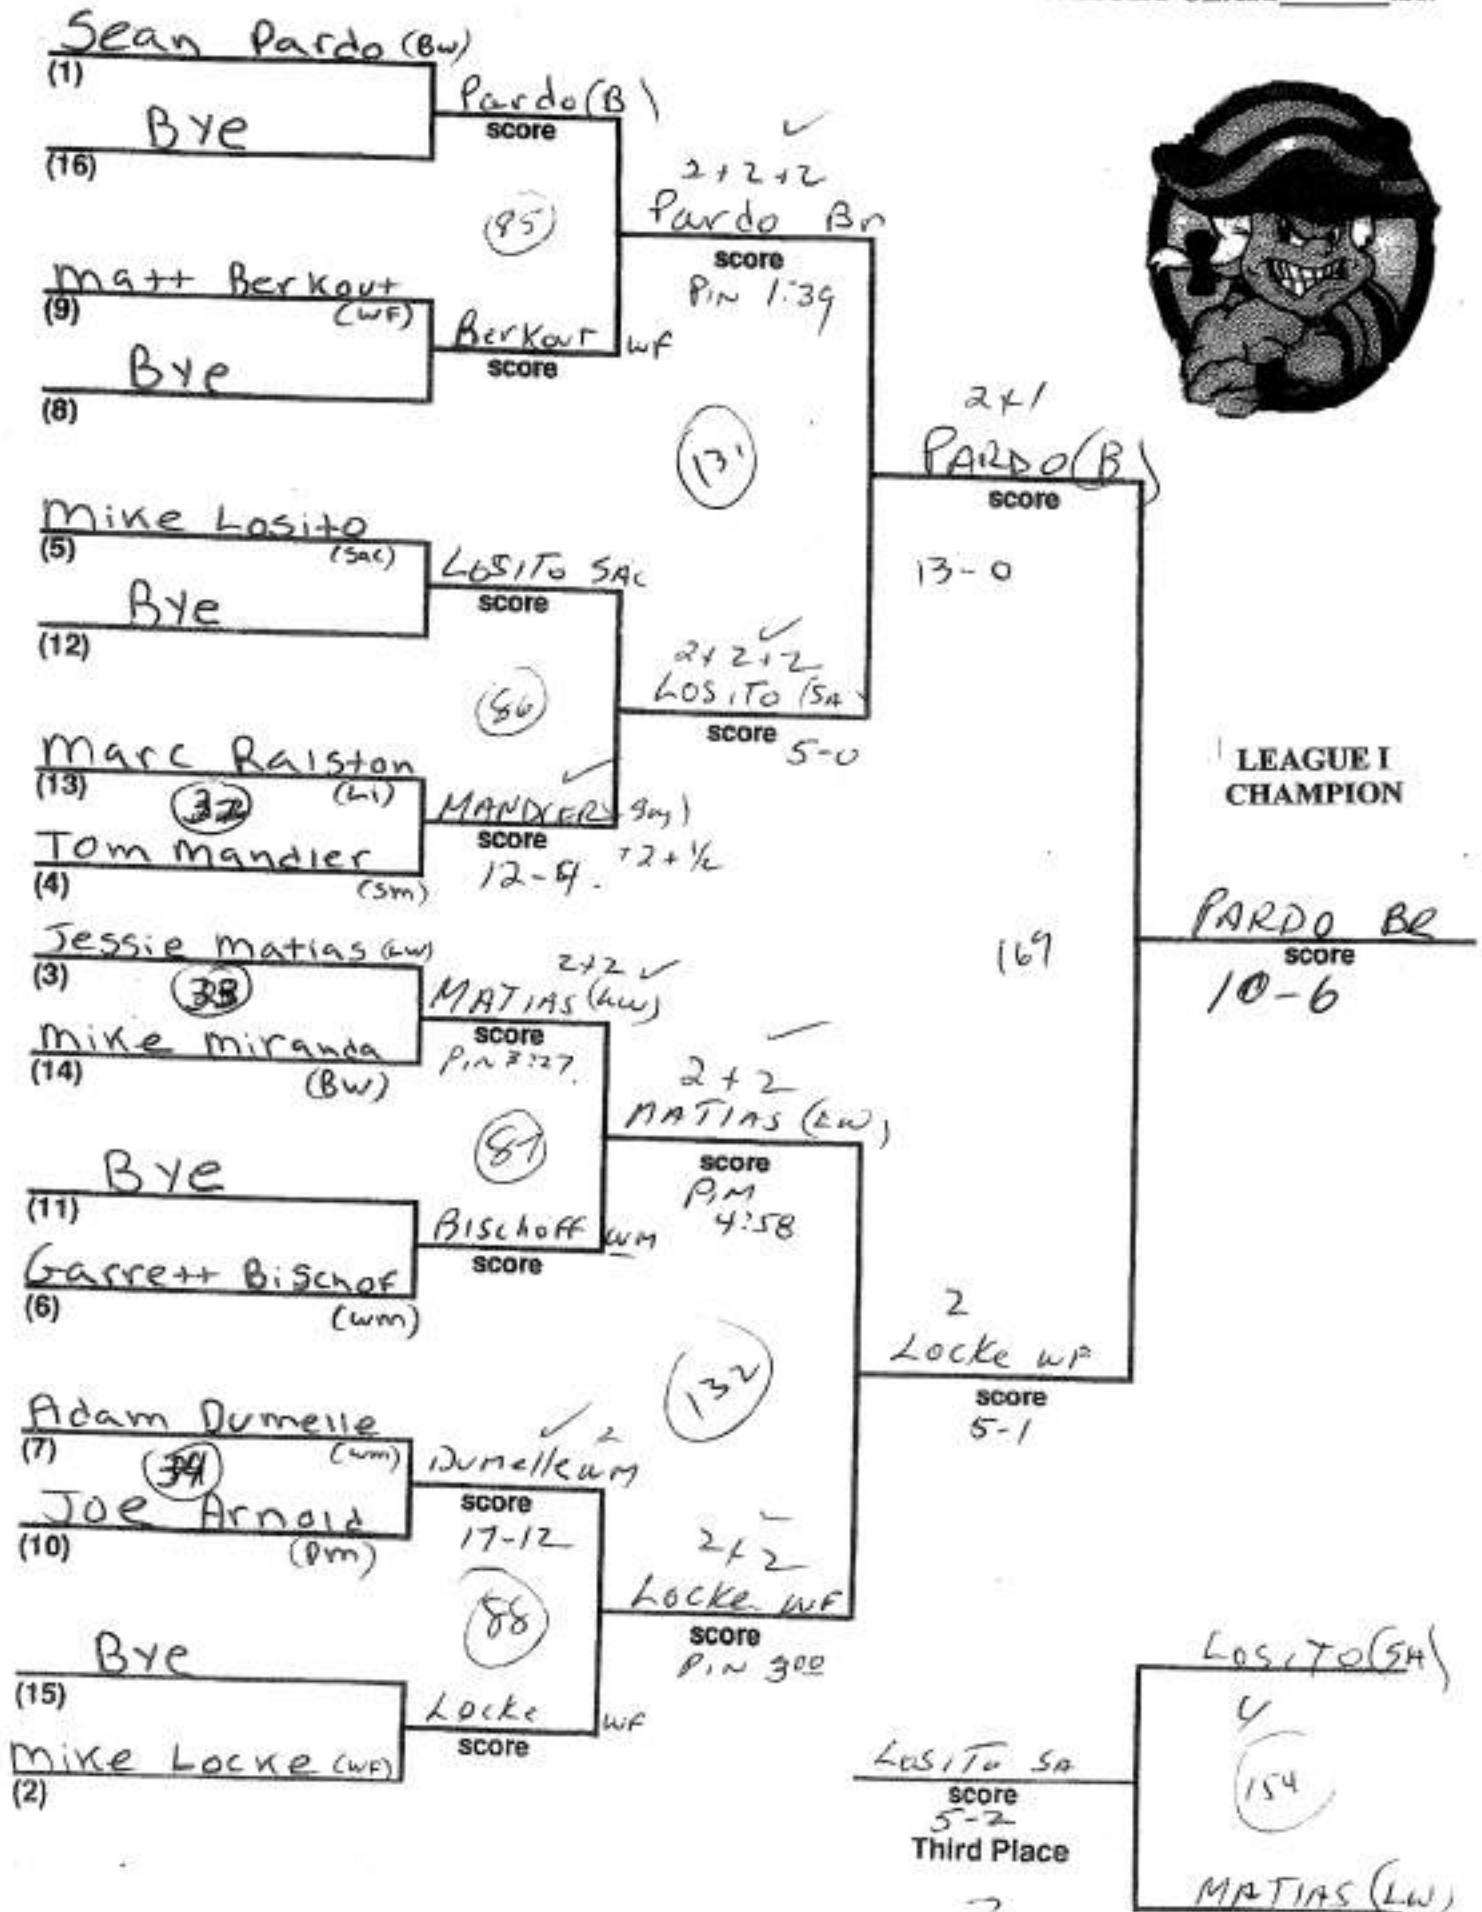

LEAGUE I CHAMPIONSHIPS AT WILLIAM FLOYD

WEIGHT CLASS 96 lbs.

LEAGUE I CHAMPION

LEAGUE I CHAMPIONSHIPS AT WILLIAM FLOYD WEIGHT CLASS 112 lbs.

LEAGUE I CHAMPIONSHIPS AT WILLIAM FLOYD WEIGHT CLASS 119 lbs.

LEAGUE I CHAMPIONSHIPS AT WILLIAM FLOYD WEIGHT CLASS 130 lbs.

LEAGUE I
CHAMPION

LEAGUE I CHAMPIONSHIPS AT WILLIAM FLOYD WEIGHT CLASS 135 lbs.

LEAGUE I CHAMPIONSHIPS AT WILLIAM FLOYD

WEIGHT CLASS 140 lbs.

LEAGUE I CHAMPIONSHIPS A WILLIAM FLOYD WEIGHT CLASS 152 lbs.

LEAGUE I CHAMPIONSHIPS AT WILLIAM FLOYD WEIGHT CLASS 160 lbs.

LEAGUE I CHAMPIONSHIPS AT WILLIAM FLOYD WEIGHT CLASS 189 lbs.