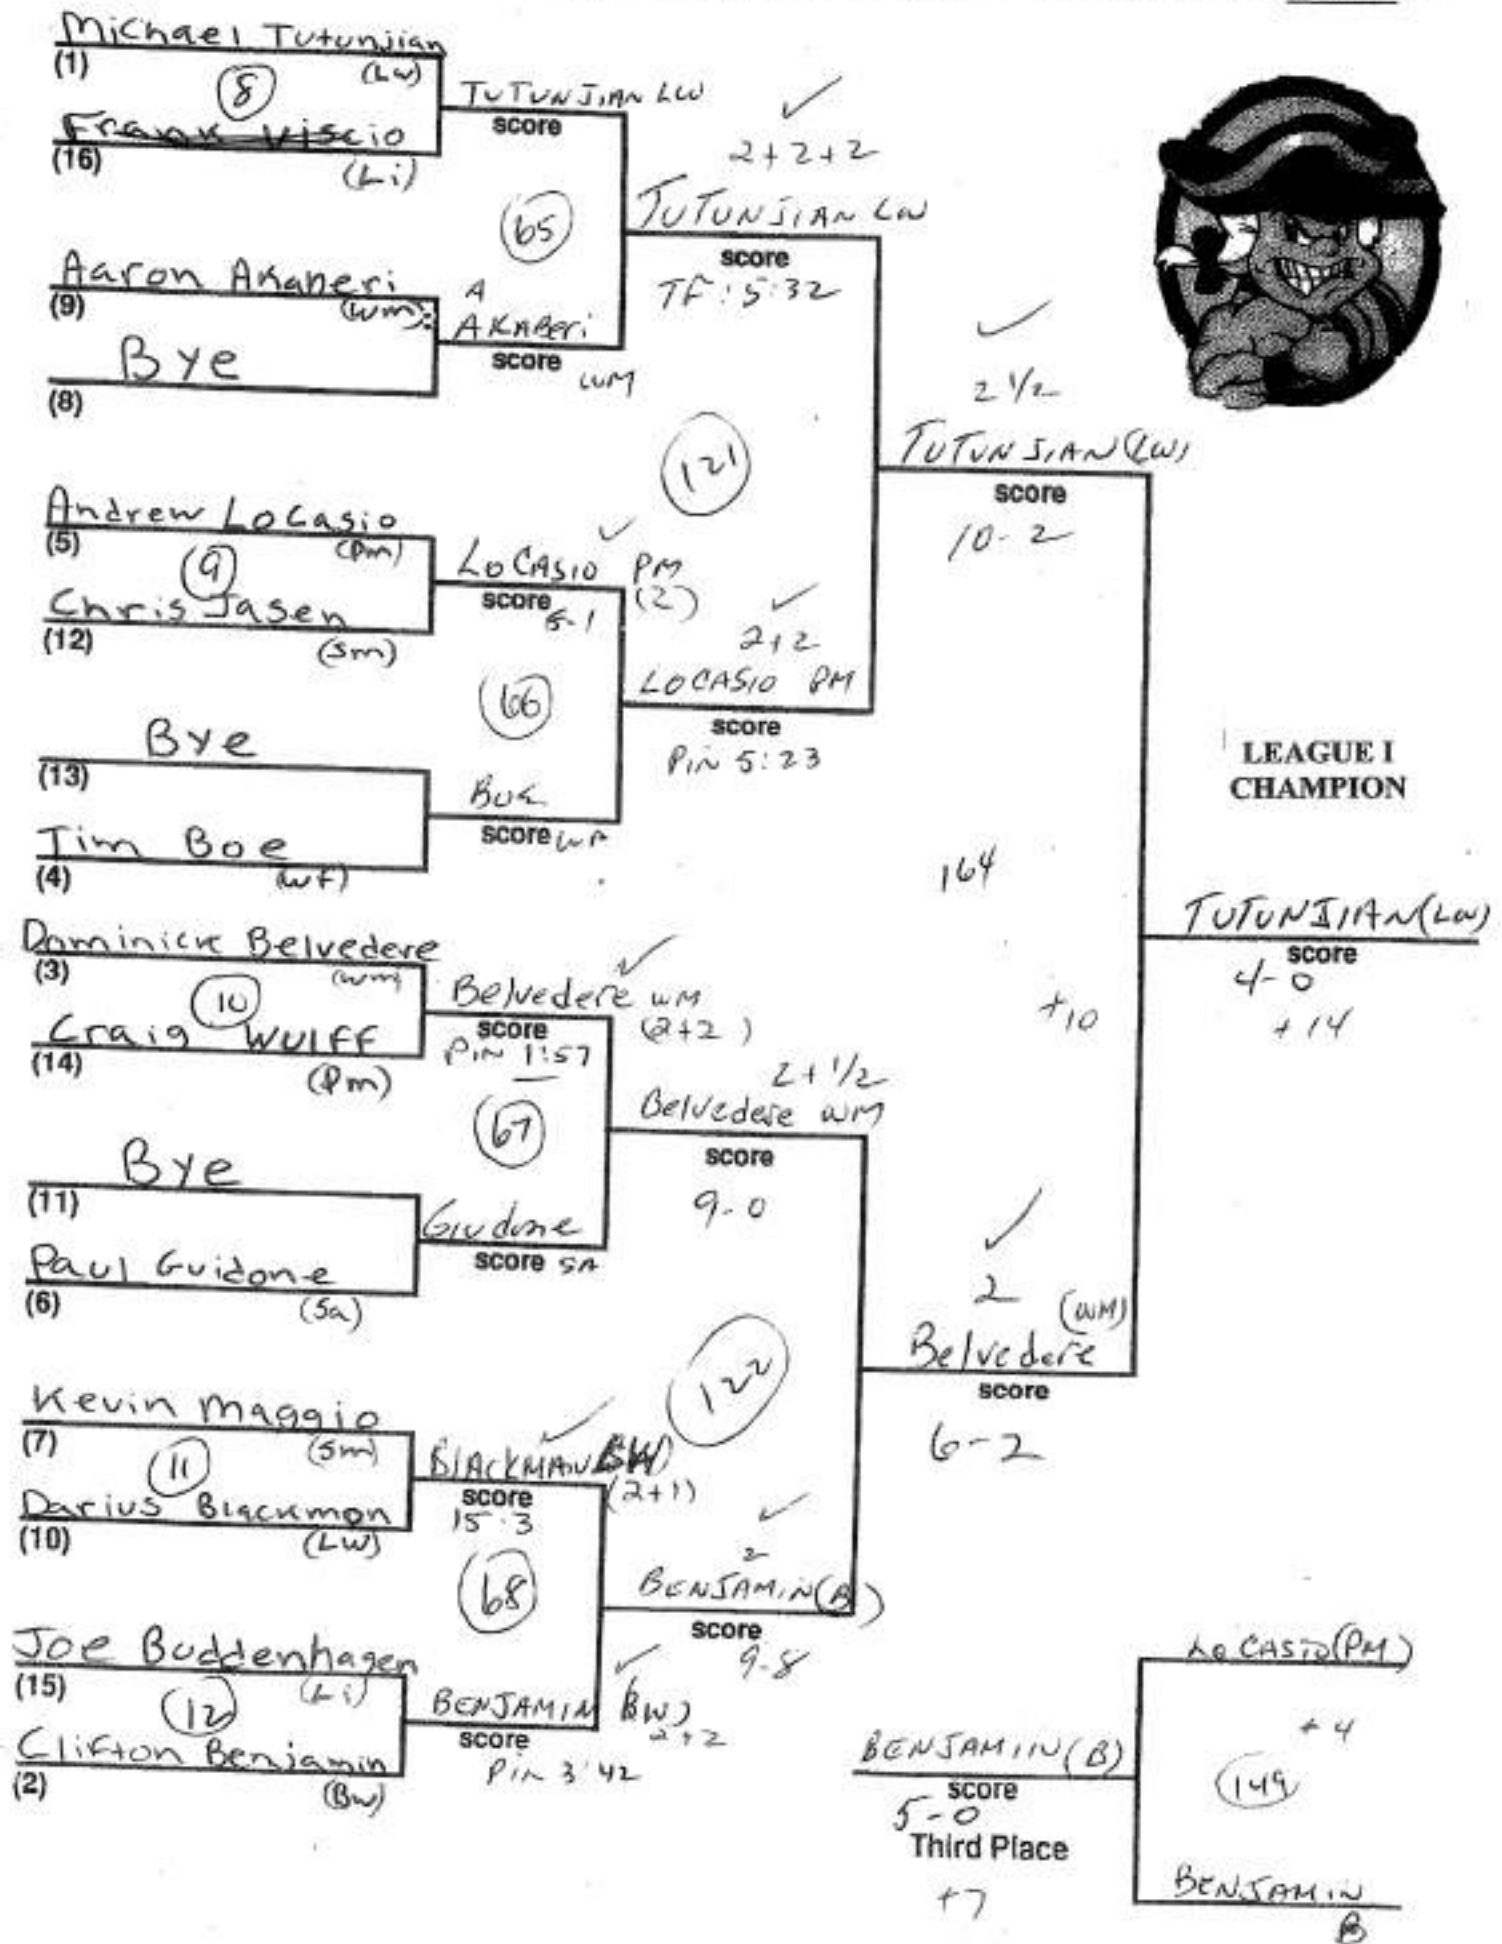

LEAGUE I CHAMPIONSHIPS AT WILLIAM FLOYD

WEIGHT CLASS 96 lbs.

LEAGUE I CHAMPION

LEAGUE I CHAMPIONSHIPS AT WILLIAM FLOYD WEIGHT CLASS 112 lbs.

LEAGUE I CHAMPIONSHIPS AT WILLIAM FLOYD WEIGHT CLASS 119 lbs.

LEAGUE I CHAMPIONSHIPS AT WILLIAM FLOYD WEIGHT CLASS 130 lbs.

LEAGUE I
CHAMPION

LEAGUE I CHAMPIONSHIPS AT WILLIAM FLOYD WEIGHT CLASS 135 lbs.

LEAGUE I CHAMPIONSHIPS AT WILLIAM FLOYD

WEIGHT CLASS 140 lbs.

LEAGUE I CHAMPIONSHIPS A WILLIAM FLOYD WEIGHT CLASS 152 lbs.

LEAGUE I CHAMPIONSHIPS AT WILLIAM FLOYD WEIGHT CLASS 160 lbs.

LEAGUE I CHAMPIONSHIPS AT WILLIAM FLOYD WEIGHT CLASS 189 lbs.