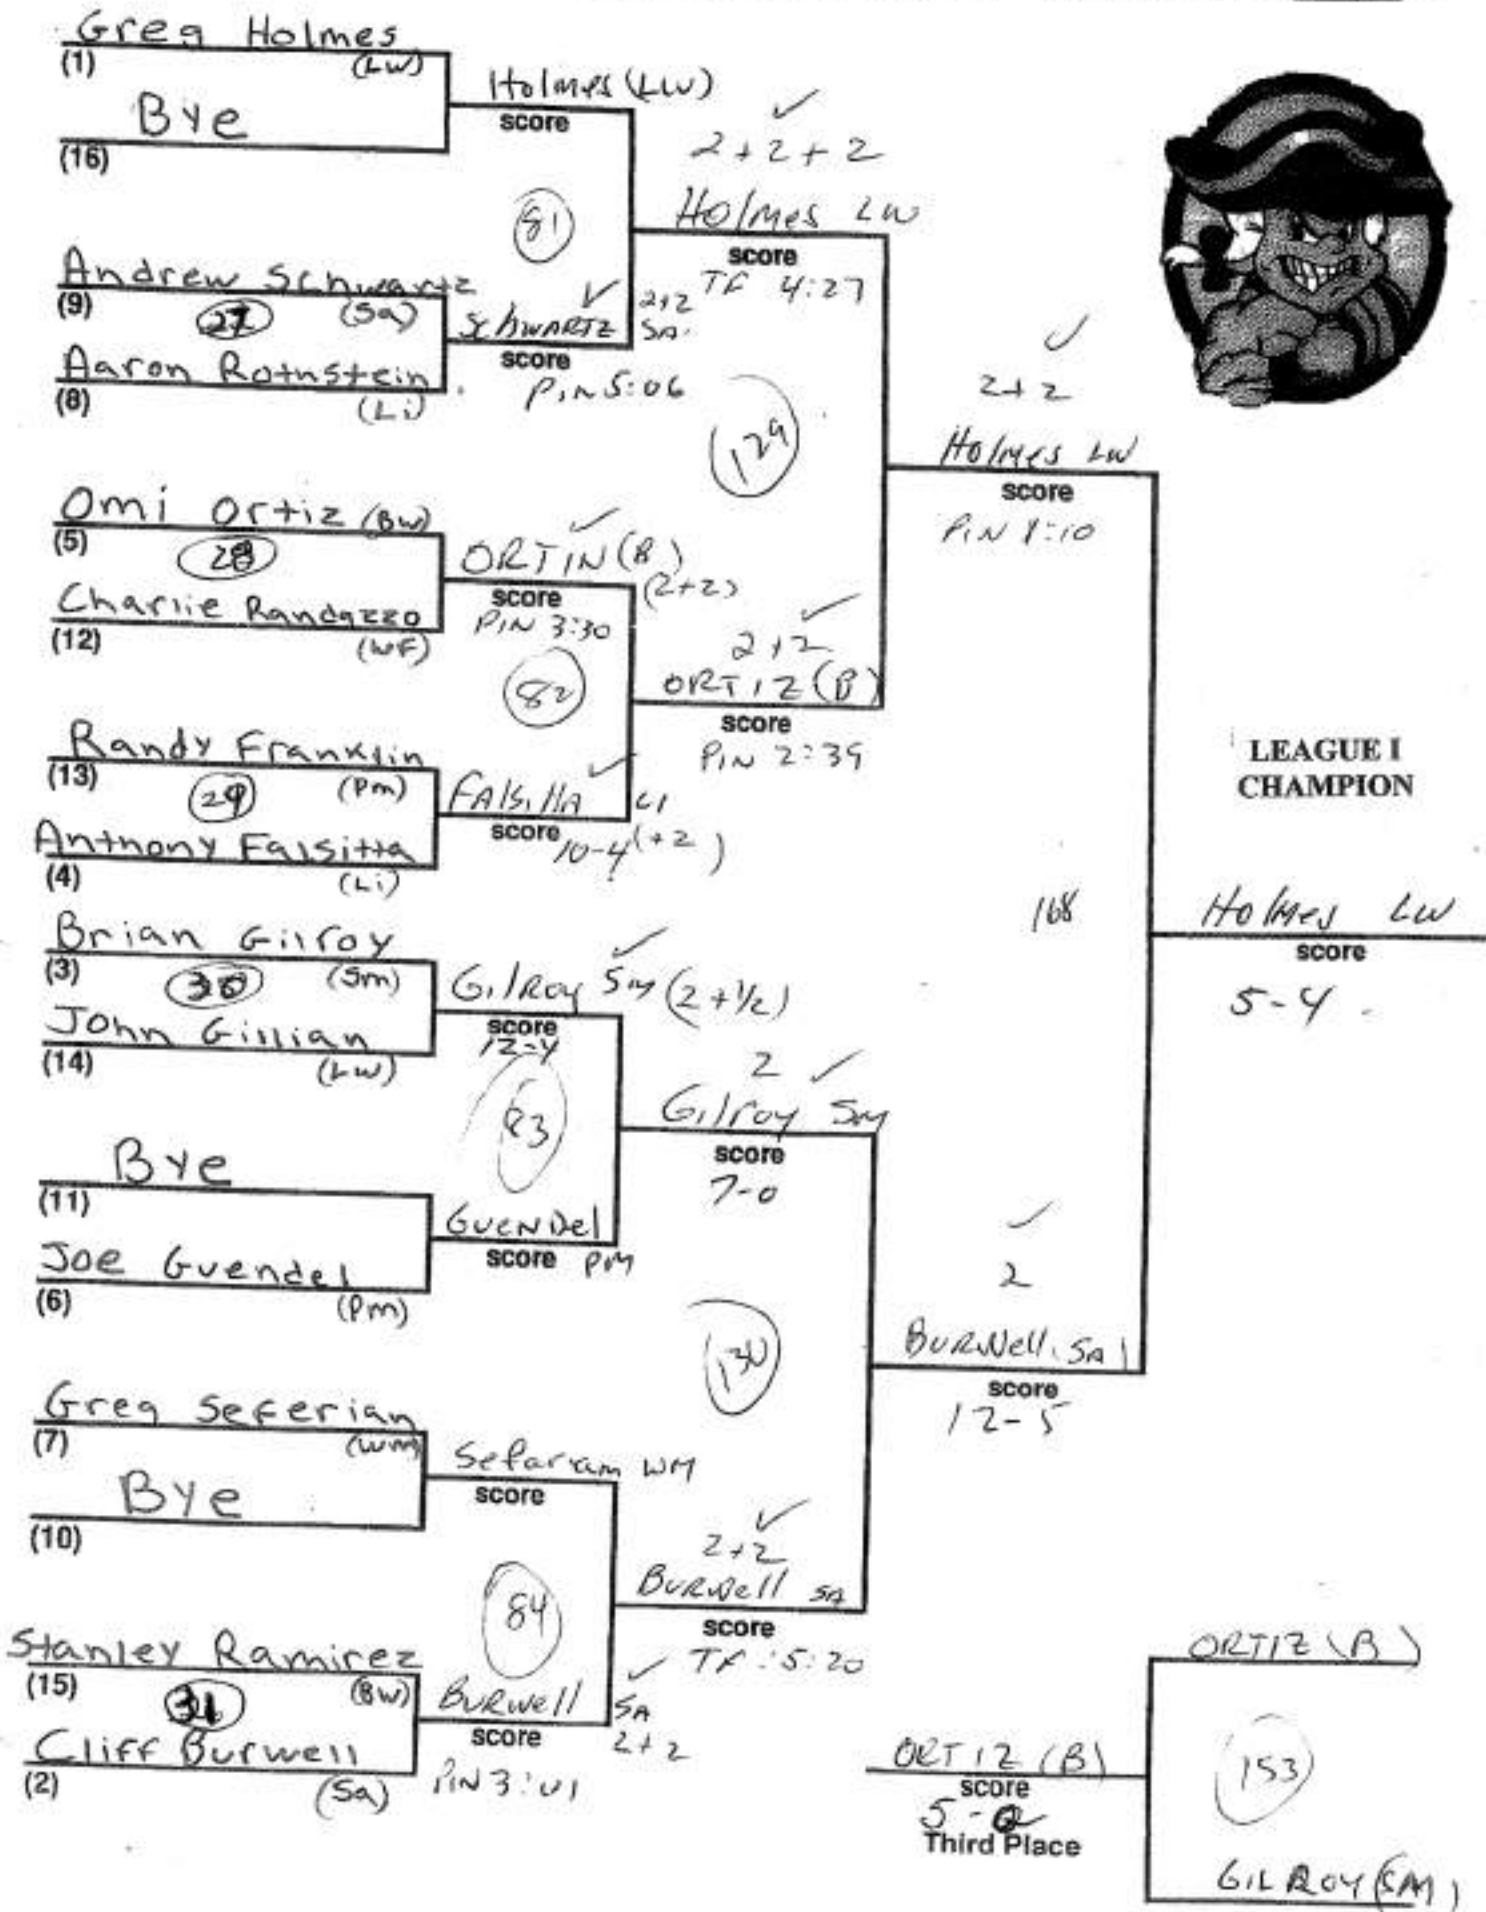

LEAGUE I CHAMPIONSHIPS AT WILLIAM FLOYD

WEIGHT CLASS 96 lbs.

LEAGUE I CHAMPION

LEAGUE I CHAMPIONSHIPS AT WILLIAM FLOYD WEIGHT CLASS 112 lbs.

LEAGUE I CHAMPIONSHIPS AT WILLIAM FLOYD WEIGHT CLASS 119 lbs.

LEAGUE I CHAMPIONSHIPS AT WILLIAM FLOYD WEIGHT CLASS 130 lbs.

LEAGUE I
CHAMPION

LEAGUE I CHAMPIONSHIPS AT WILLIAM FLOYD WEIGHT CLASS 135 lbs.

LEAGUE I CHAMPIONSHIPS AT WILLIAM FLOYD

WEIGHT CLASS 140 lbs.

LEAGUE I CHAMPIONSHIPS A WILLIAM FLOYD WEIGHT CLASS 152 lbs.

LEAGUE I CHAMPIONSHIPS AT WILLIAM FLOYD WEIGHT CLASS 160 lbs.

LEAGUE I CHAMPIONSHIPS AT WILLIAM FLOYD WEIGHT CLASS 189 lbs.