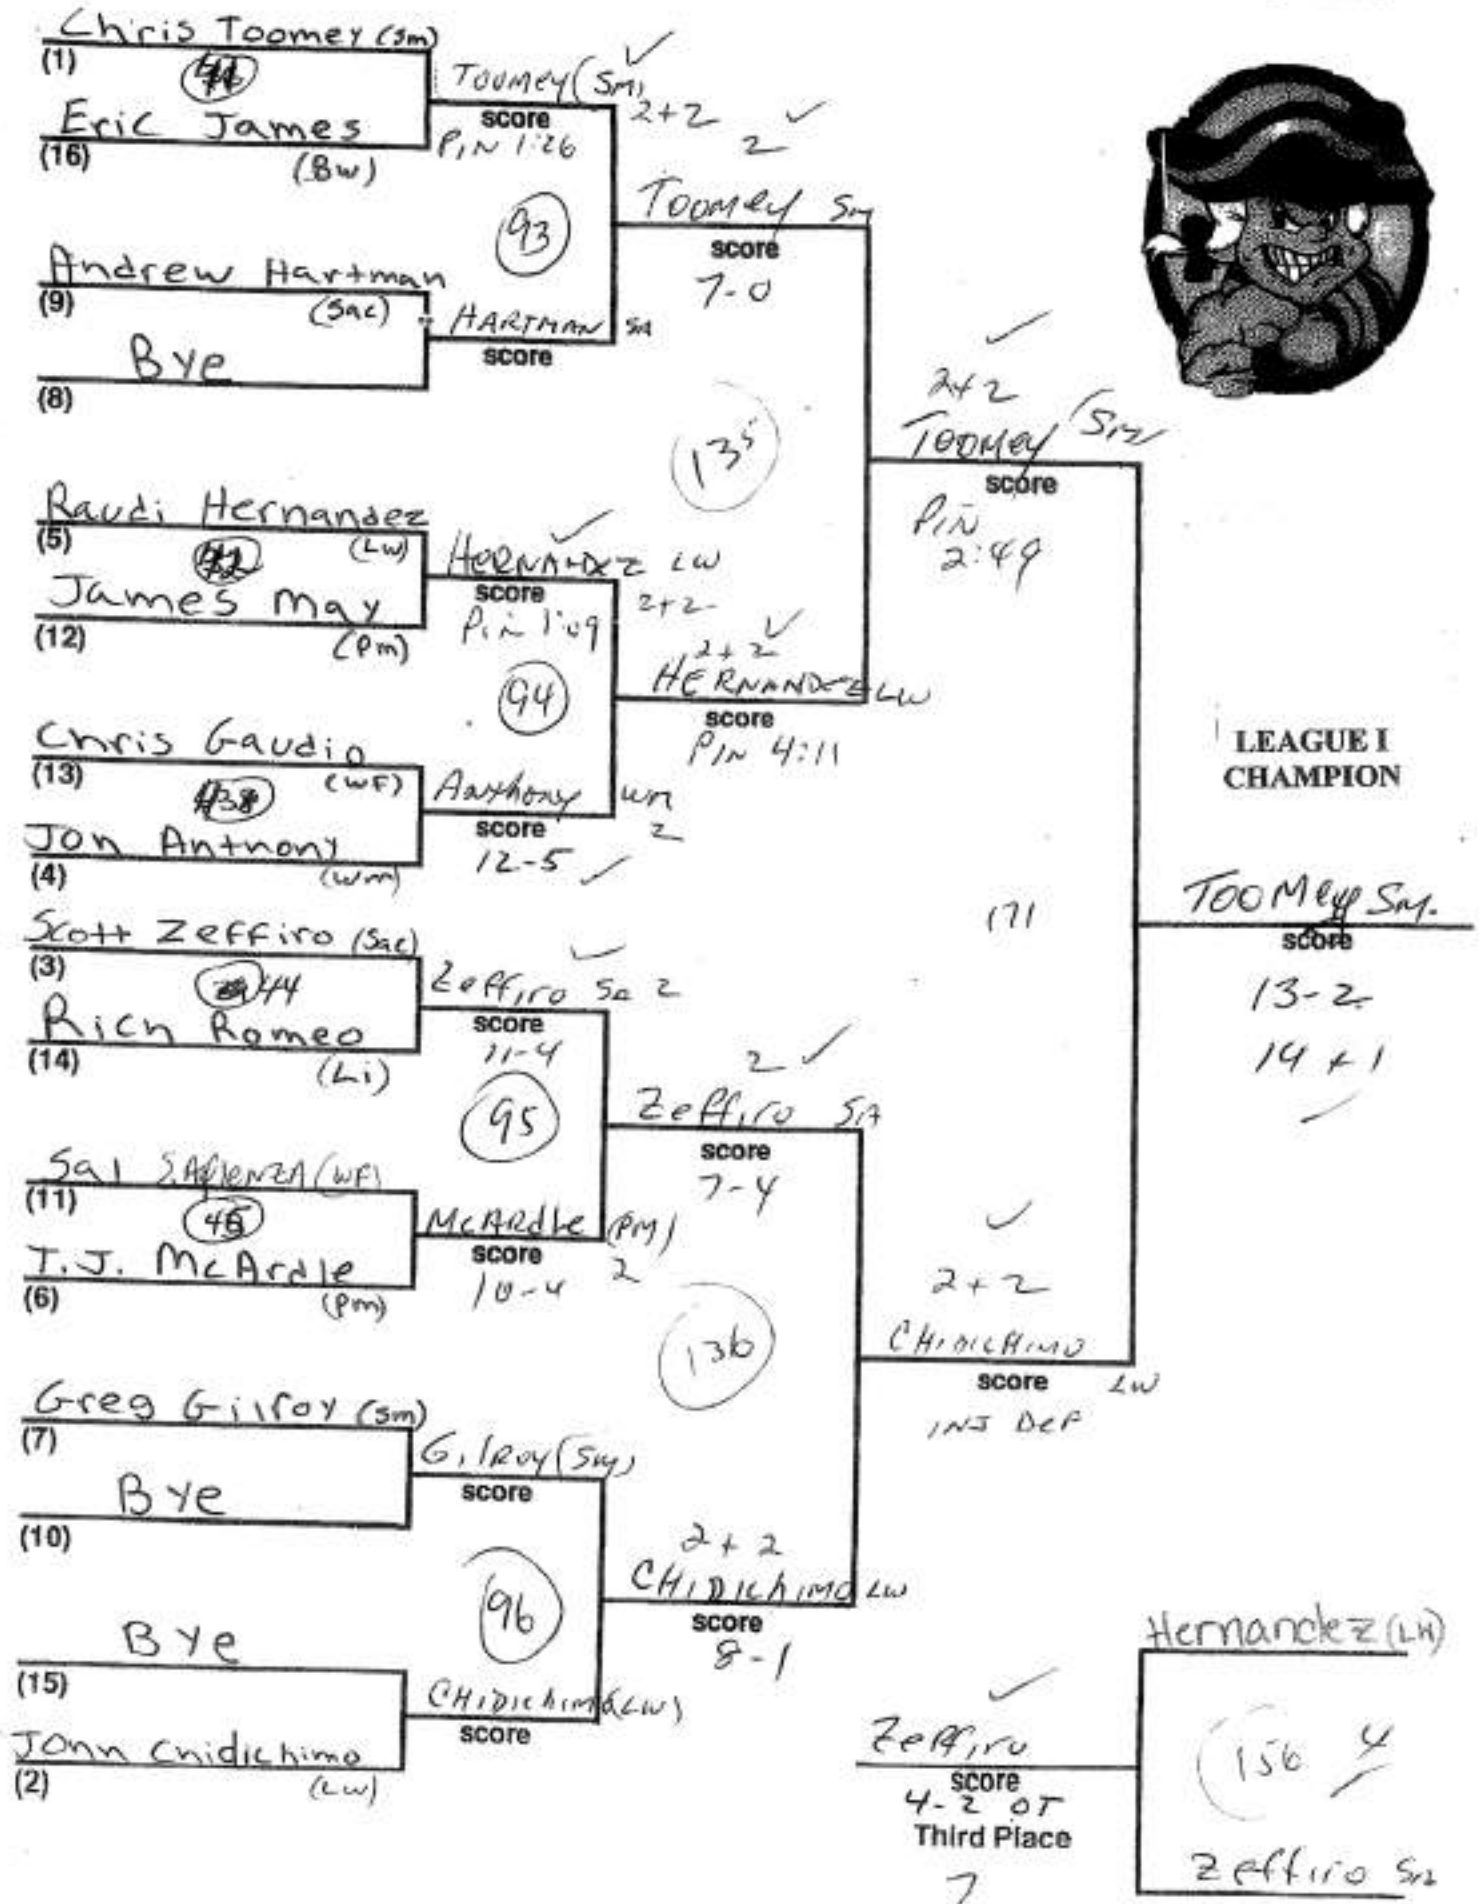

LEAGUE I CHAMPIONSHIPS AT WILLIAM FLOYD

WEIGHT CLASS 96 lbs.

LEAGUE I CHAMPION

LEAGUE I CHAMPIONSHIPS AT WILLIAM FLOYD WEIGHT CLASS 112 lbs.

LEAGUE I CHAMPIONSHIPS AT WILLIAM FLOYD WEIGHT CLASS 119 lbs.

LEAGUE I CHAMPIONSHIPS AT WILLIAM FLOYD WEIGHT CLASS 130 lbs.

LEAGUE I
CHAMPION

LEAGUE I CHAMPIONSHIPS AT WILLIAM FLOYD WEIGHT CLASS 135 lbs.

LEAGUE I CHAMPIONSHIPS AT WILLIAM FLOYD

WEIGHT CLASS 140 lbs.

LEAGUE I CHAMPIONSHIPS A WILLIAM FLOYD WEIGHT CLASS 152 lbs.

LEAGUE I CHAMPIONSHIPS AT WILLIAM FLOYD WEIGHT CLASS 160 lbs.

LEAGUE I CHAMPIONSHIPS AT WILLIAM FLOYD WEIGHT CLASS 189 lbs.