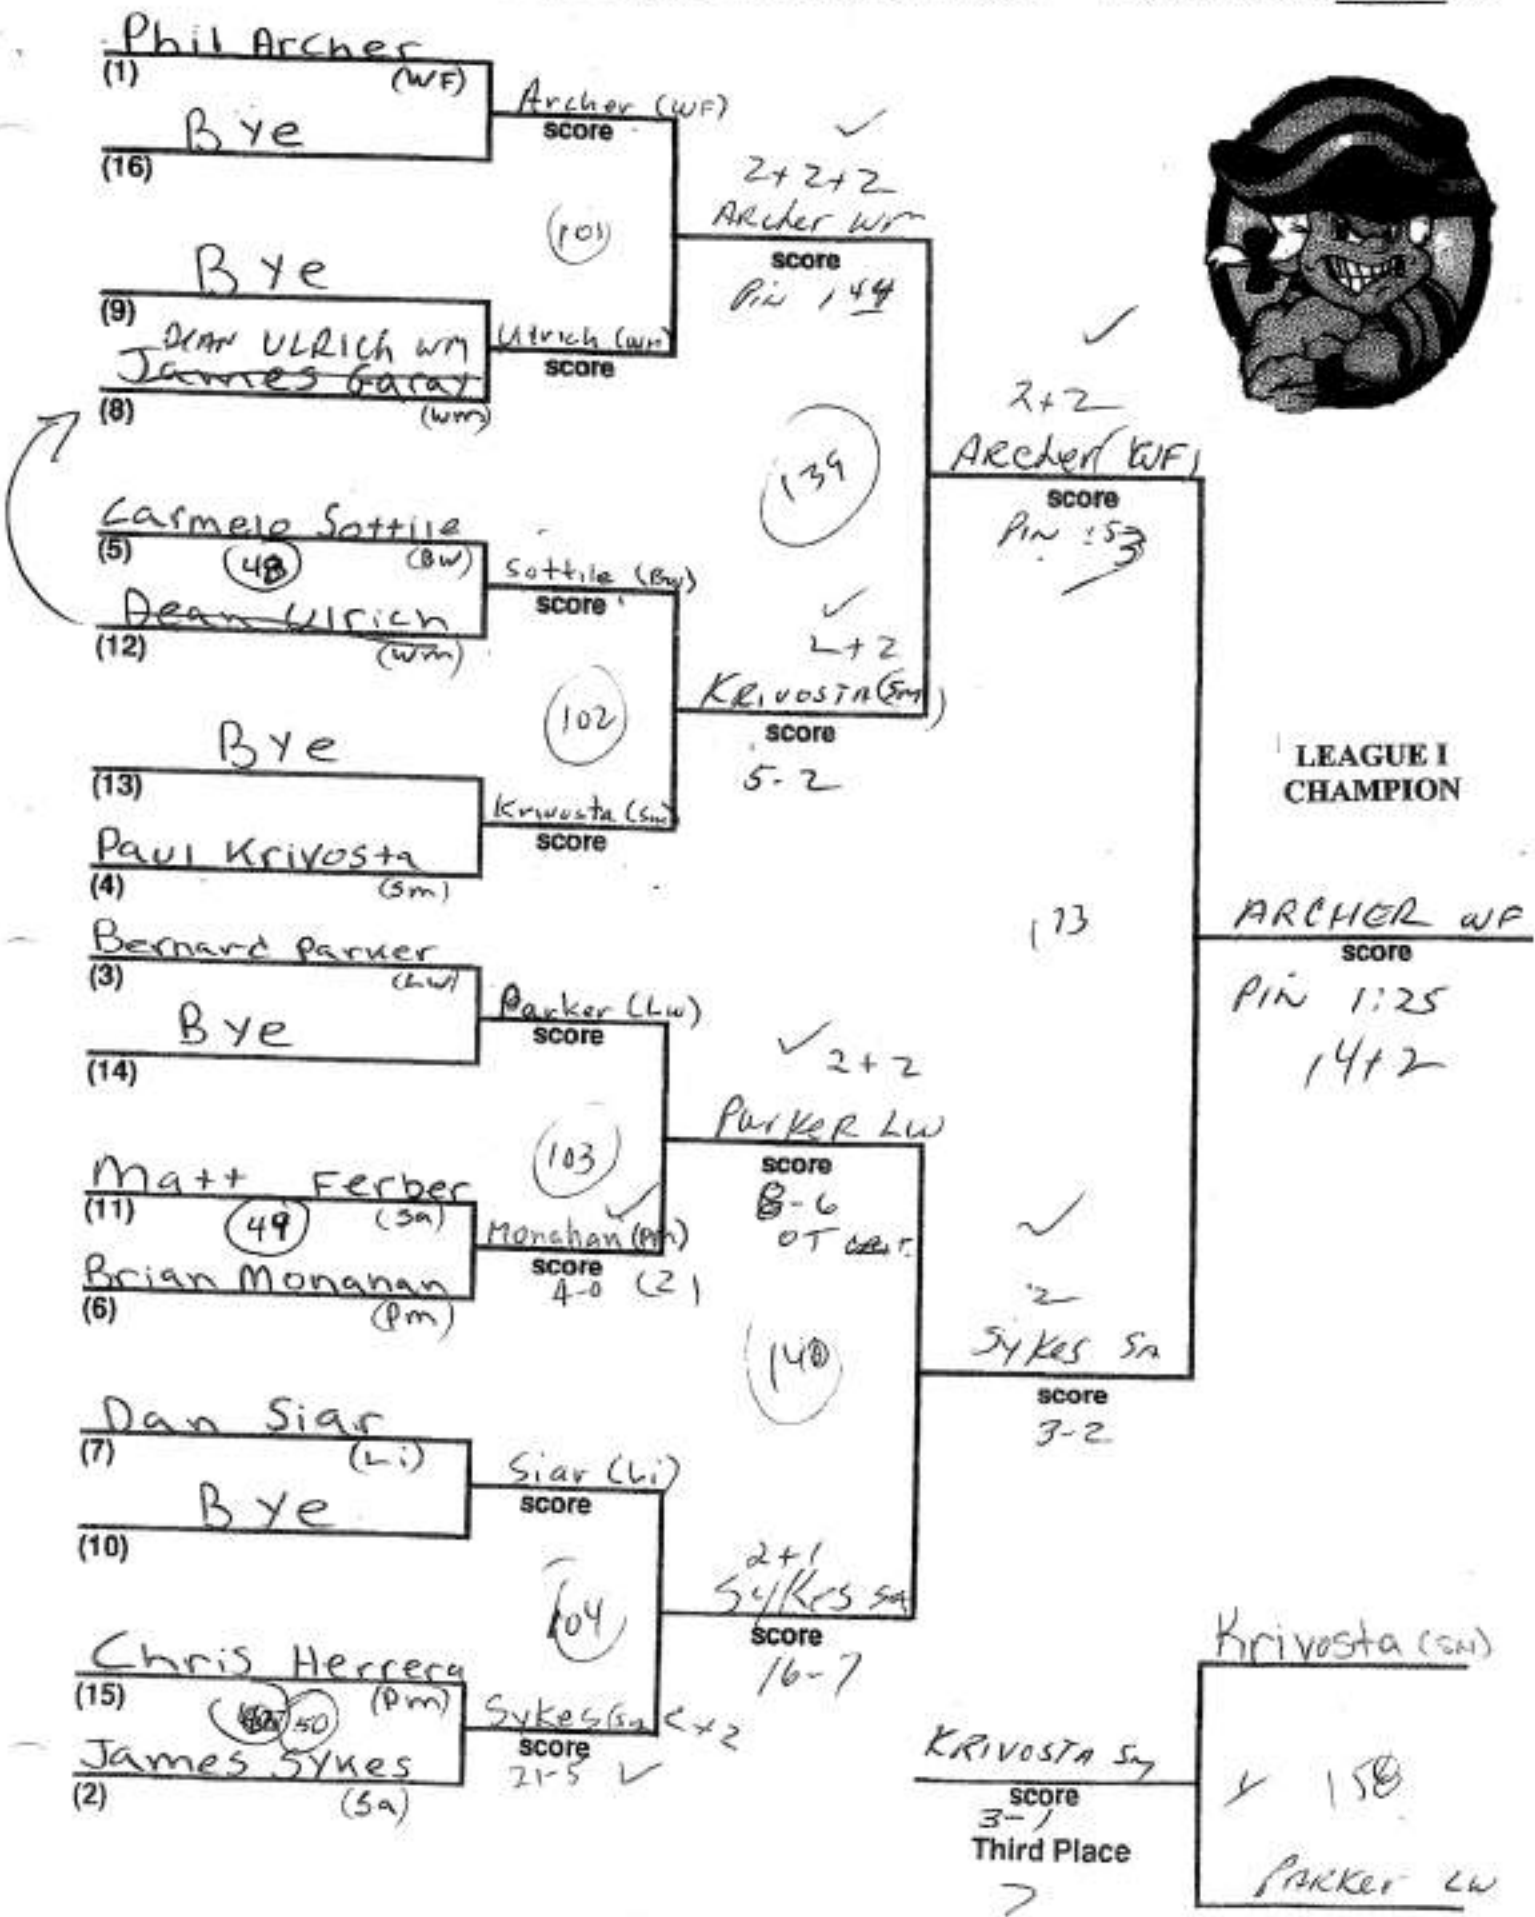

LEAGUE I CHAMPIONSHIPS AT WILLIAM FLOYD

WEIGHT CLASS 96 lbs.

LEAGUE I CHAMPION

LEAGUE I CHAMPIONSHIPS AT WILLIAM FLOYD WEIGHT CLASS 112 lbs.

LEAGUE I CHAMPIONSHIPS AT WILLIAM FLOYD WEIGHT CLASS 119 lbs.

LEAGUE I CHAMPIONSHIPS AT WILLIAM FLOYD WEIGHT CLASS 130 lbs.

LEAGUE I
CHAMPION

LEAGUE I CHAMPIONSHIPS AT WILLIAM FLOYD WEIGHT CLASS 135 lbs.

LEAGUE I CHAMPIONSHIPS AT WILLIAM FLOYD

WEIGHT CLASS 140 lbs.

LEAGUE I CHAMPIONSHIPS A WILLIAM FLOYD WEIGHT CLASS 152 lbs.

LEAGUE I CHAMPIONSHIPS AT WILLIAM FLOYD WEIGHT CLASS 160 lbs.

LEAGUE I CHAMPIONSHIPS AT WILLIAM FLOYD WEIGHT CLASS 189 lbs.