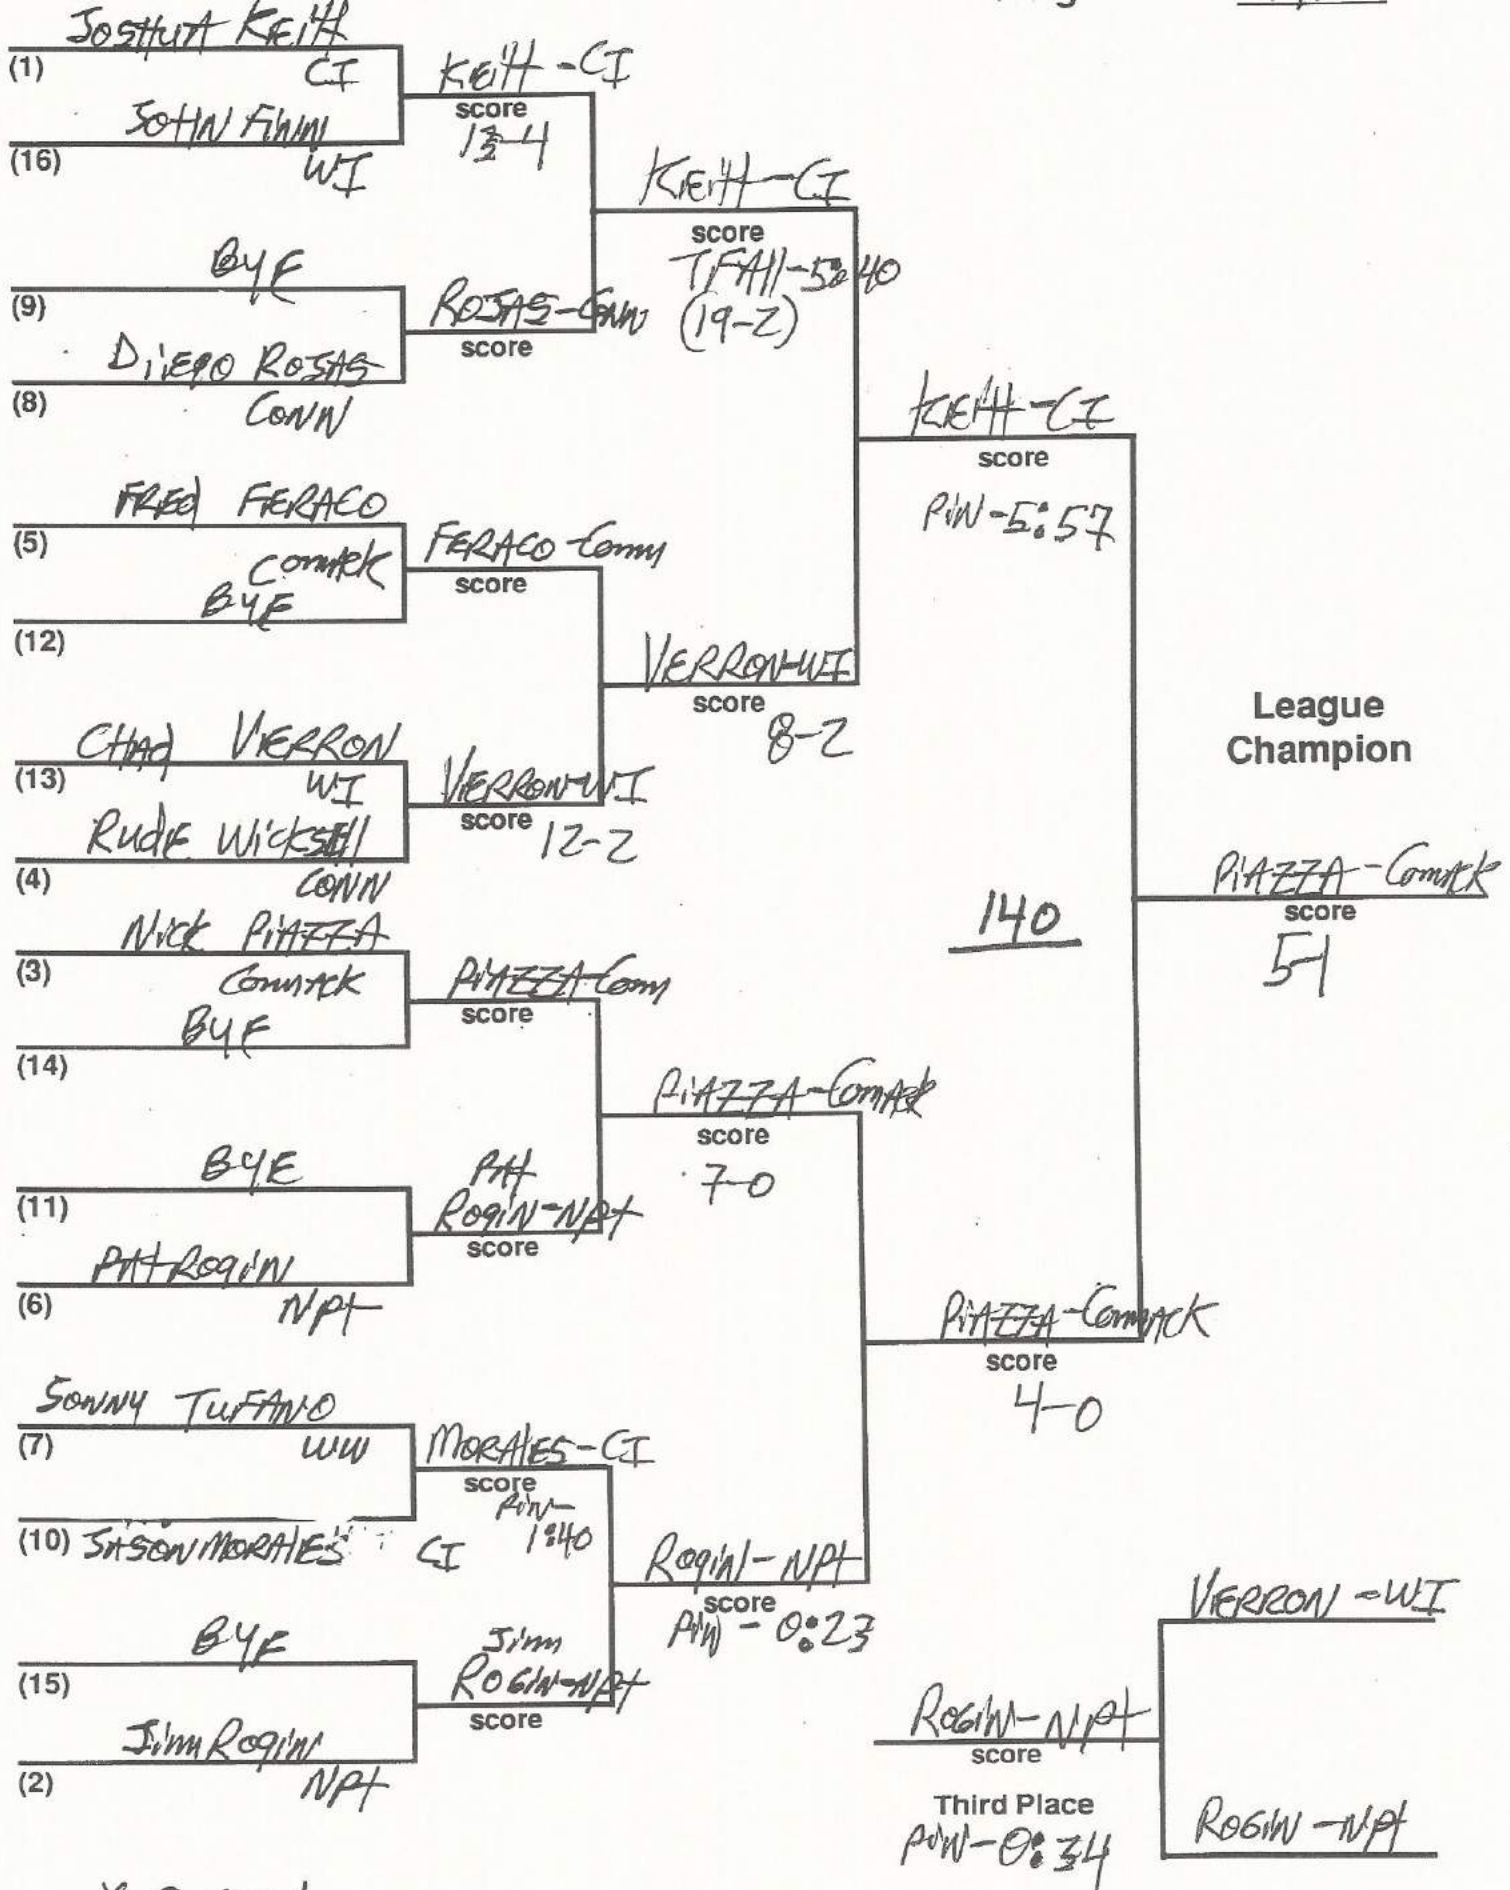

FRANK GANDOLFI
(15) NPT
STEVEN ZAI'
(2) COMMAK

ZAI'-COMMAK
score
PIN-2:33

ZAI'-COMMAK
score
Third Place
PIN-2:10

ZAI'-COMMAK

* 8 SEEDS
CH (CIHS 94)

* SEEDS
 CH (CIRS 54)

* 8 SEEDS
CH (CIHS 94)

* 8 SEEDS
 CH (CIHS '94)