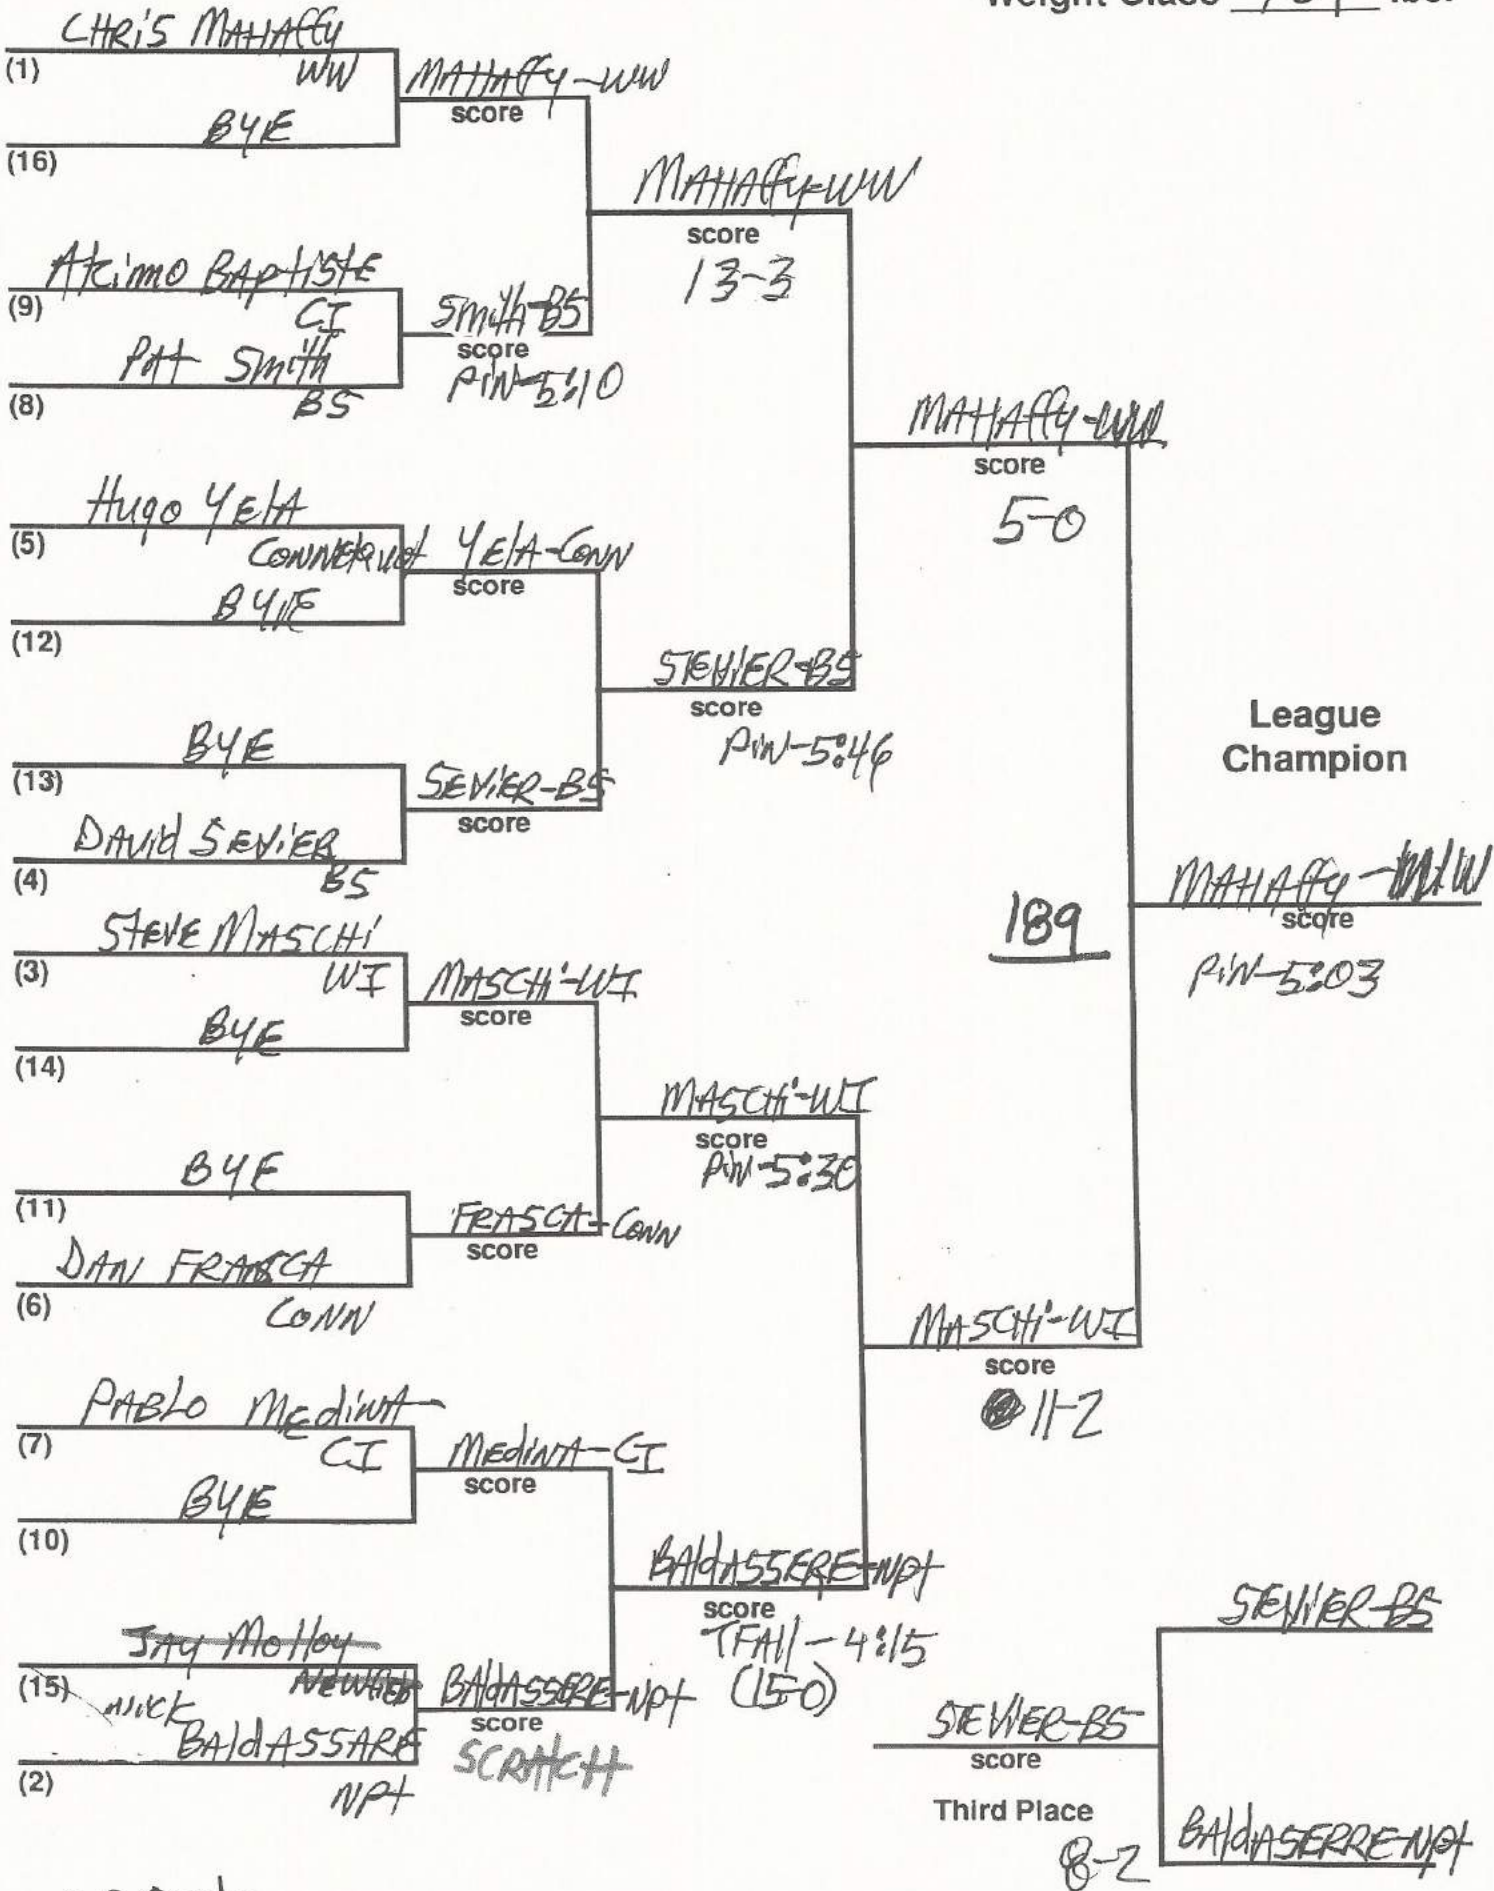

MCKENNA-WI
score

8-0

MCKENNA-WI
score

6-4

FARRELL-BS

FARRELL
score

Third Place
4-2

GRIFFO-CONN