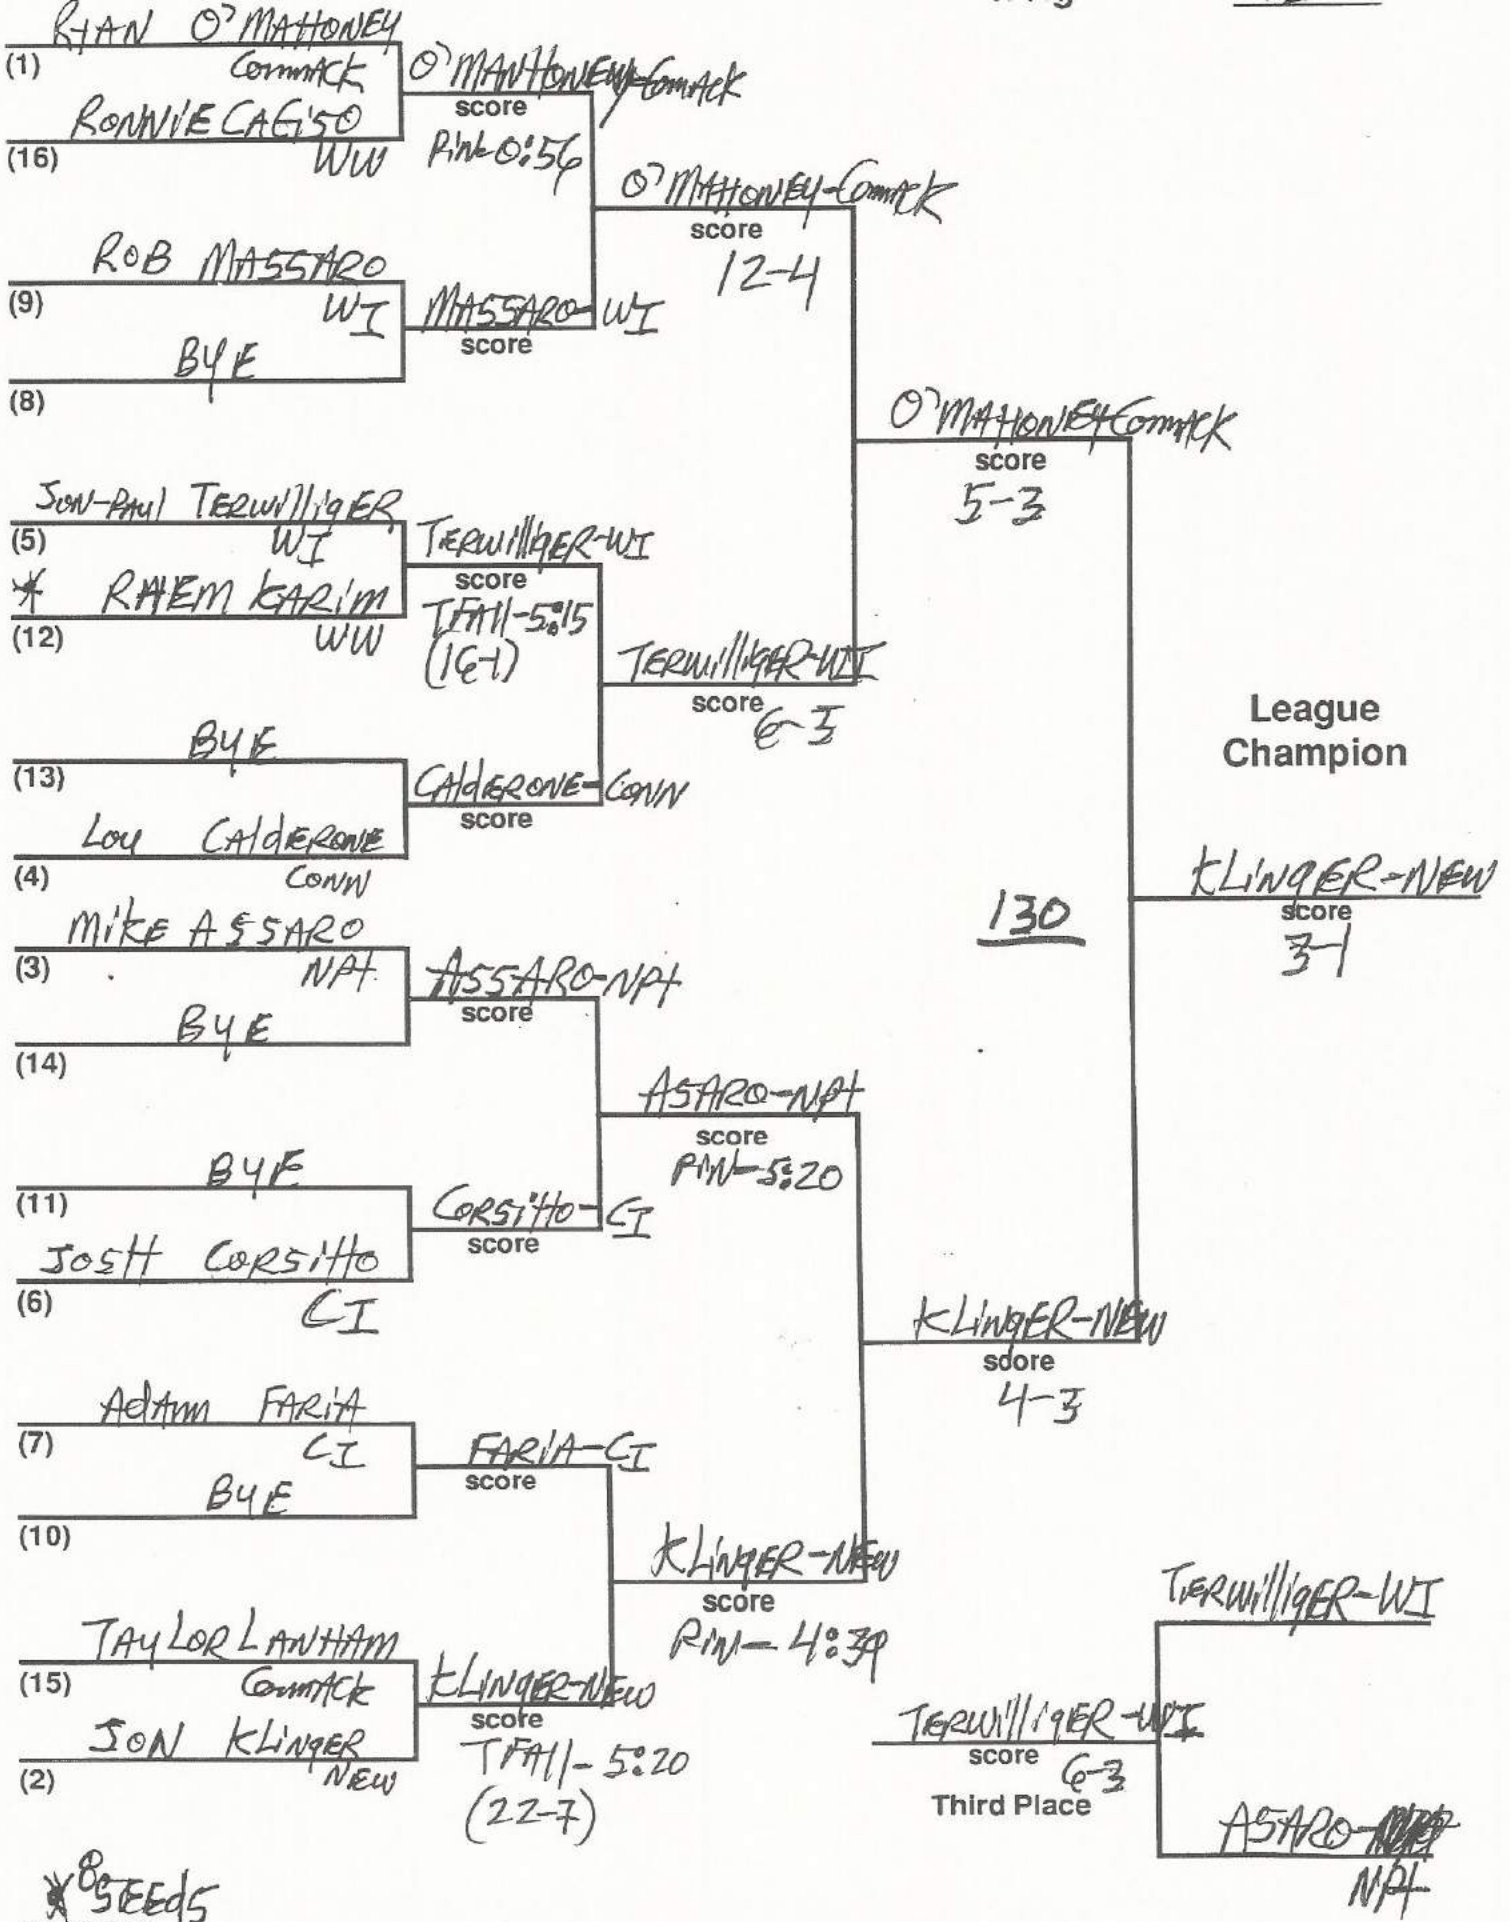

FRANK GANDOLFI
(15) NPT
STEVEN ZAI'
(2) COMMAK

ZAI'-COMMAK
score
PIN-2:33

ZAI'-COMMAK
score
Third Place
PIN-2:10

ZAI'-COMMAK

* 8 SEEDS
CH (CIHS 94)

* SEEDS
 CH (CIRS 54)

* 8 SEEDS
CH (CIHS 94)

* 8 SEEDS
 CH (CIHS '94)