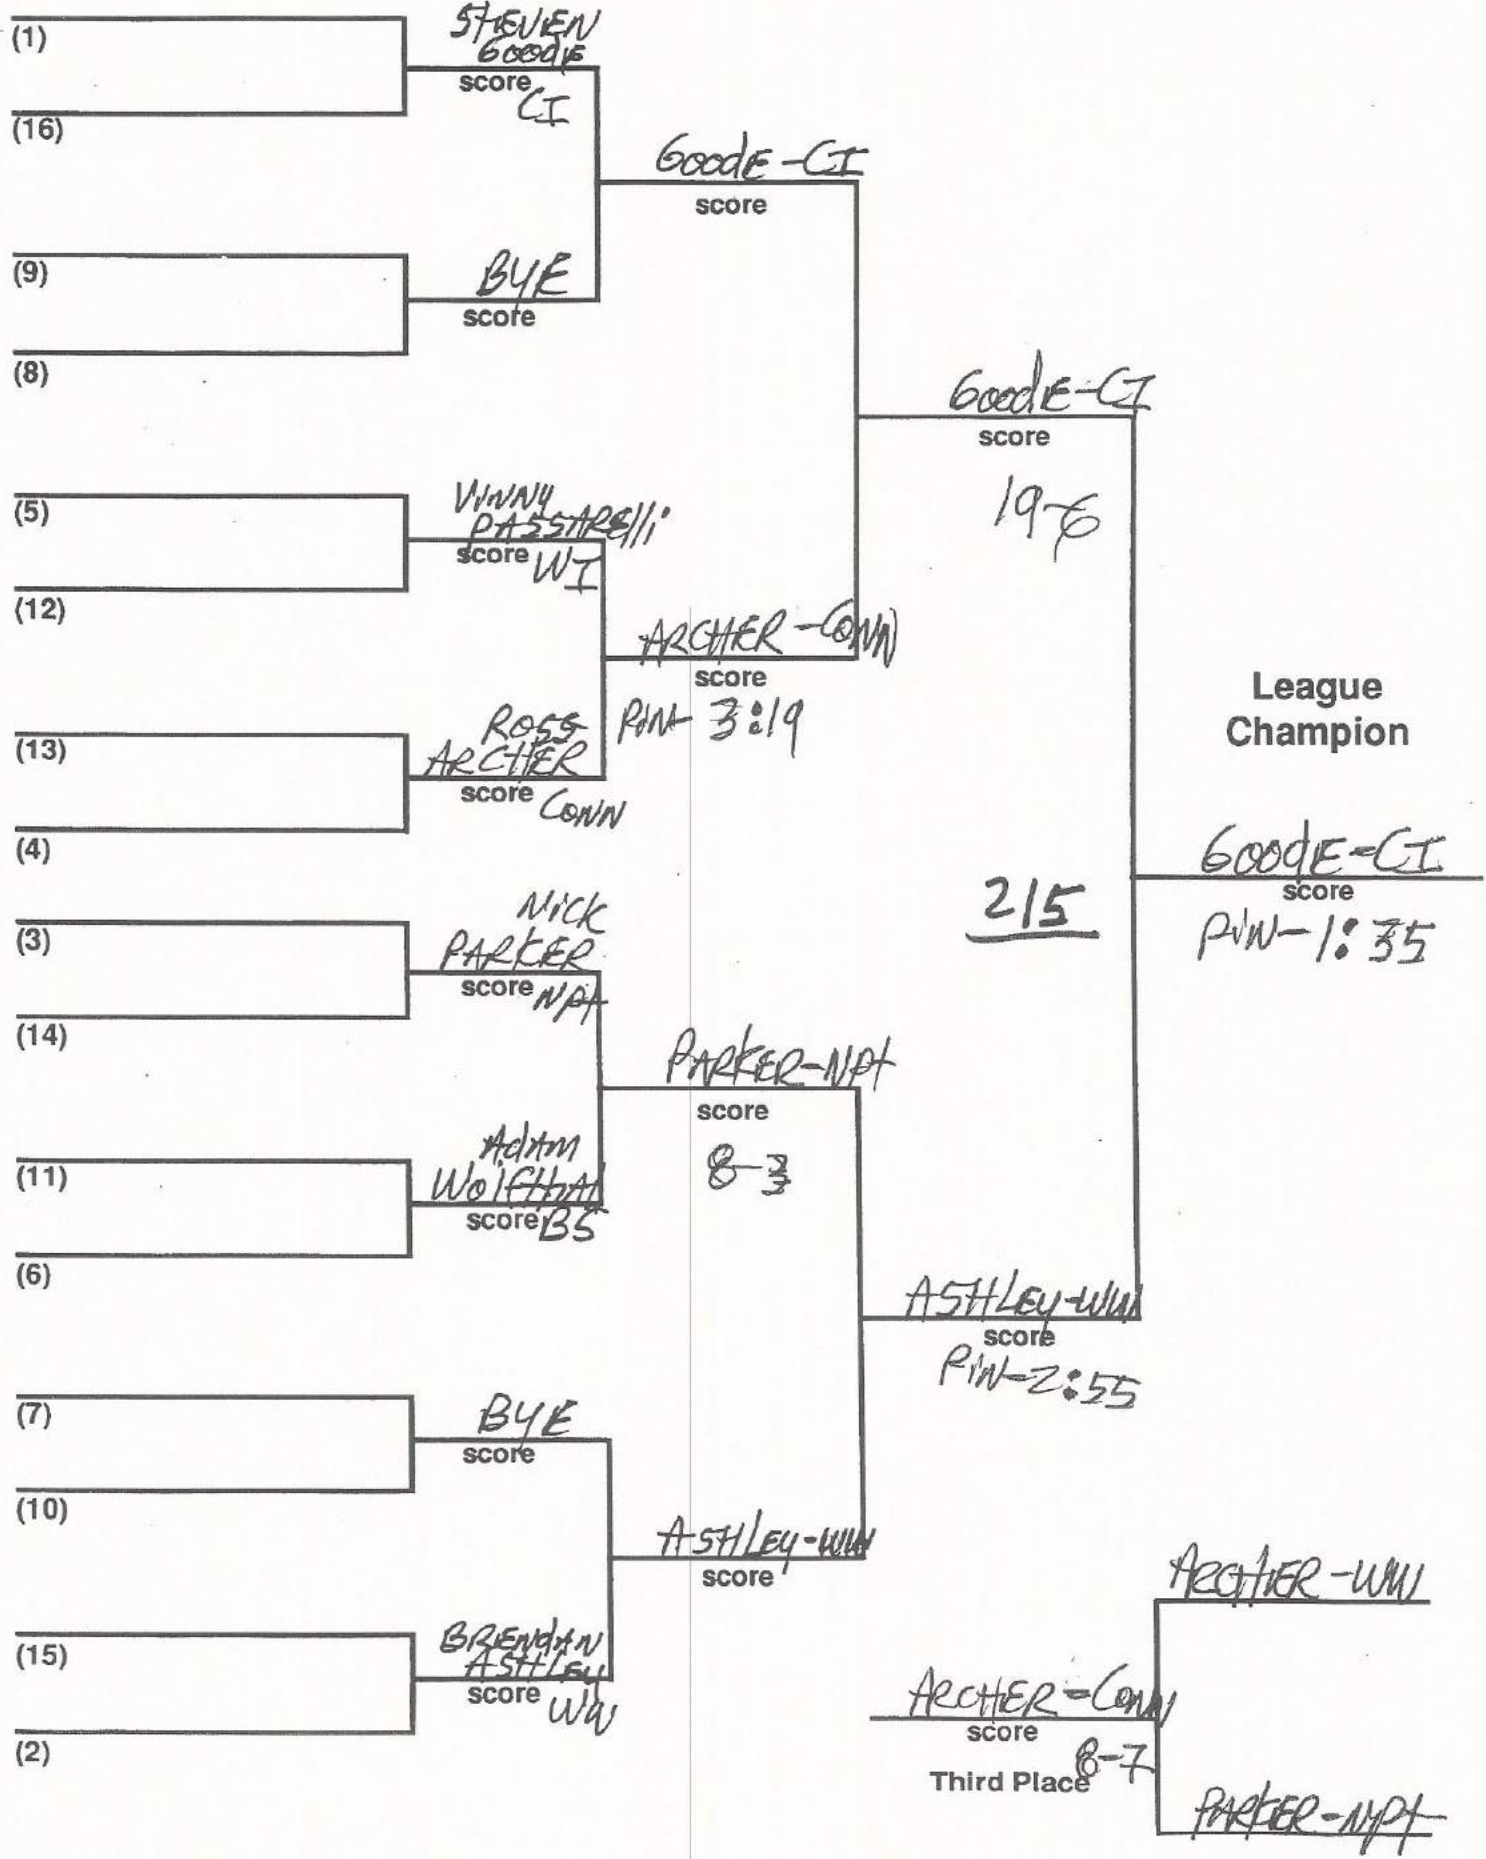

MCKENNA-WI
score

8-0

MCKENNA-WI
score

6-4

FARRELL-BS

FARRELL
score

Third Place
4-2

GRIFFO-CONN