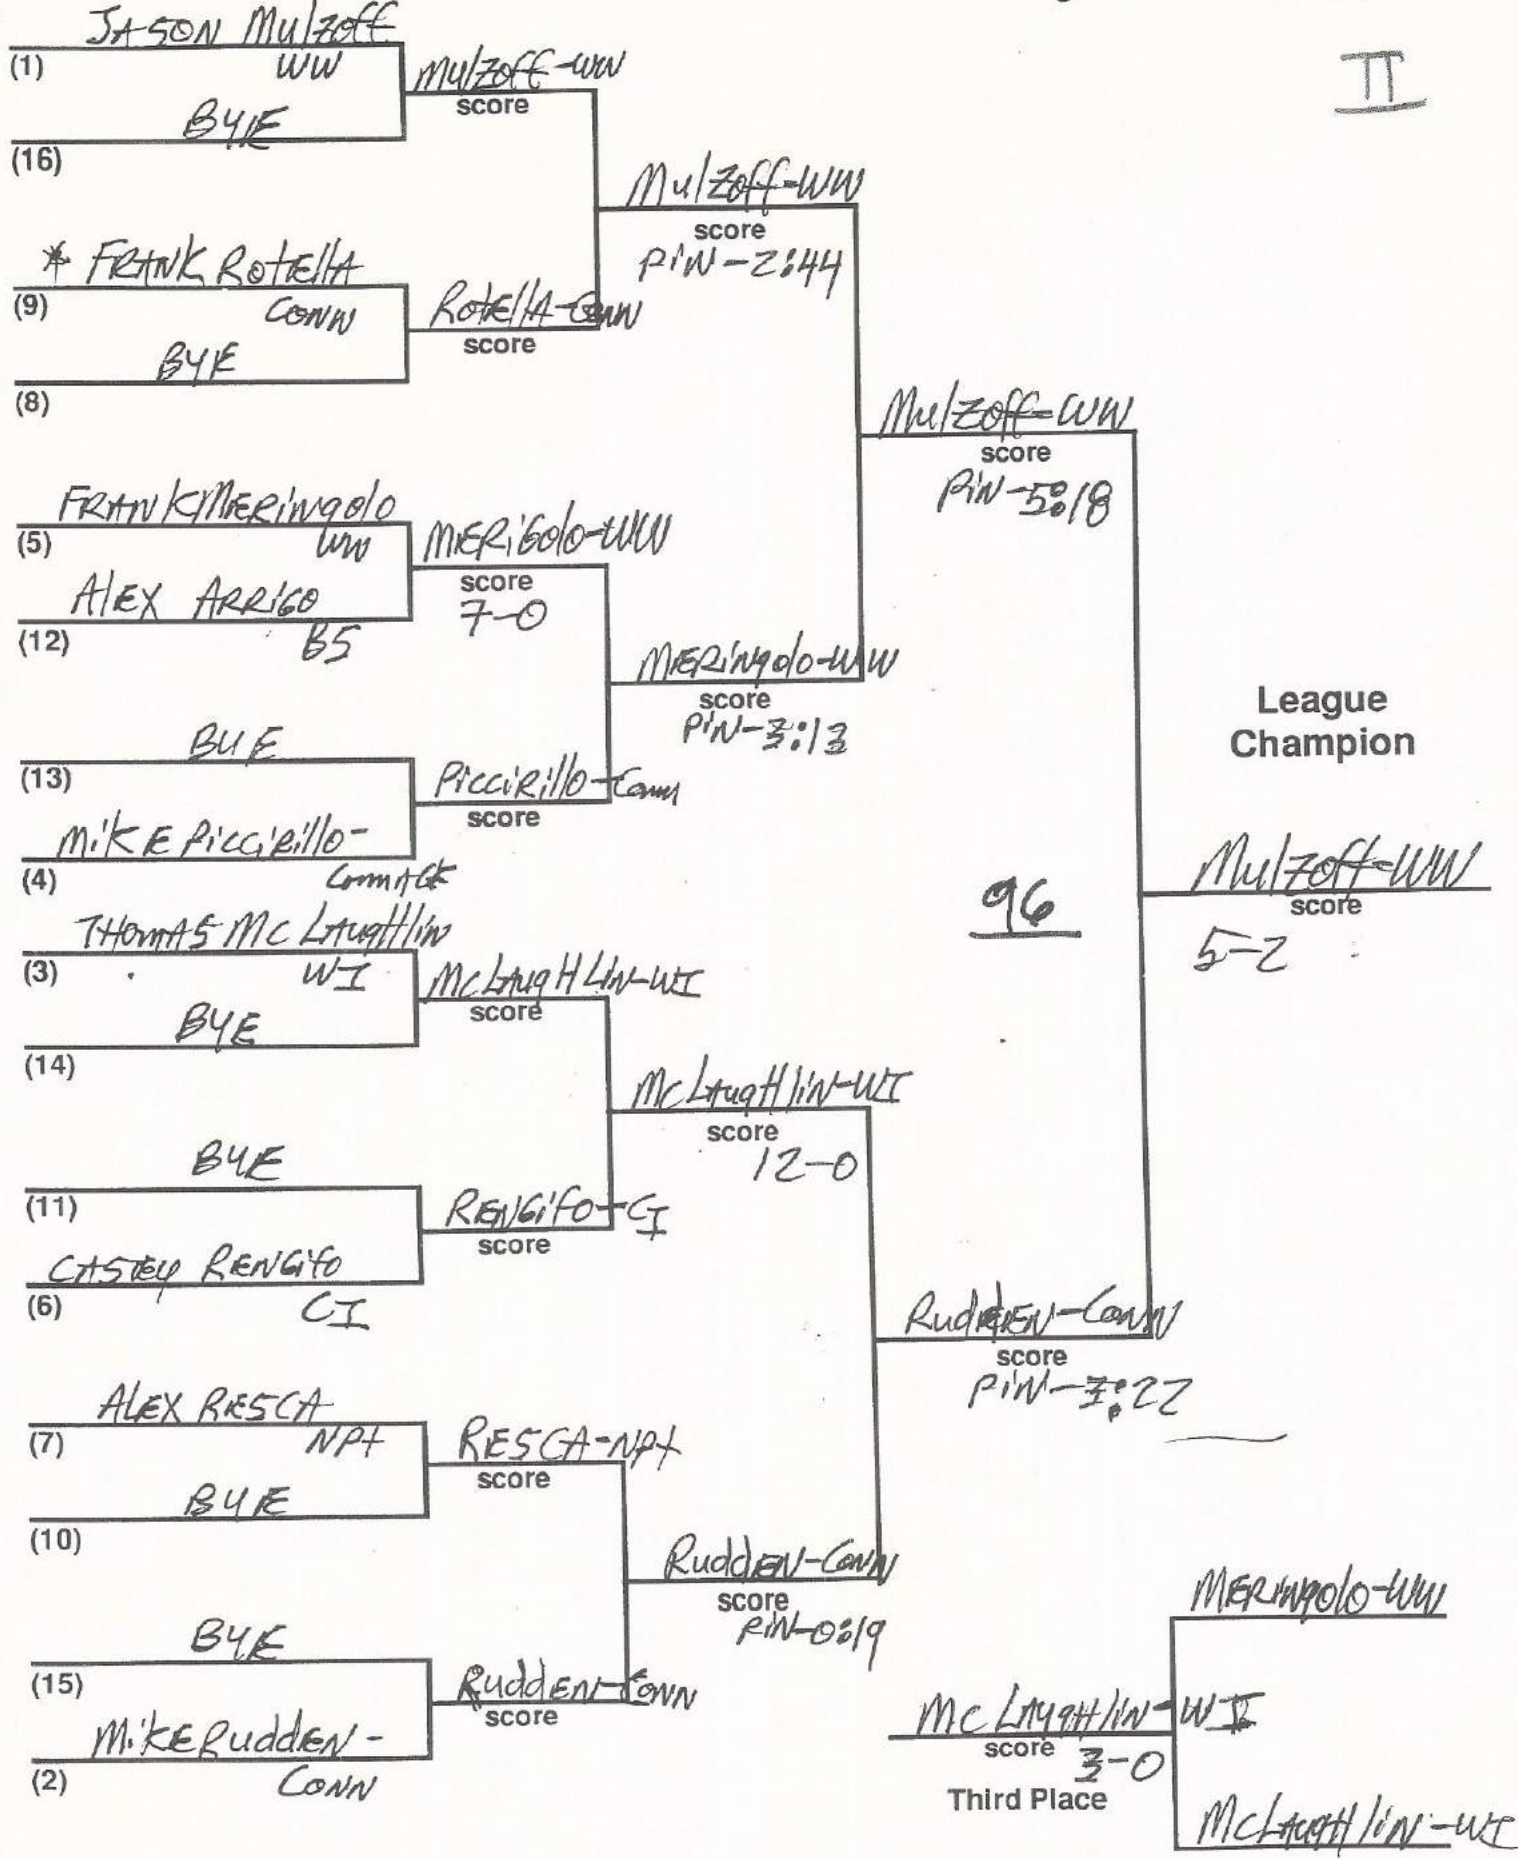

II

League Champion

96

Mulzoff-WW
score
5-2

Rudden-Conn
score
Pin-3:22

McLaughlin-WI
score
12-0

RENGIFO-CI
score

RESCA-NPT
score

Rudden-Conn
score

Rudden-Conn
score
Pin-0:19

McLaughlin-WI
score
3-0
Third Place

MERINGOLO-WW

McLaughlin-WI

* 8 SEEDS
CH (CHS 94)

JOSUE ROSADO

103