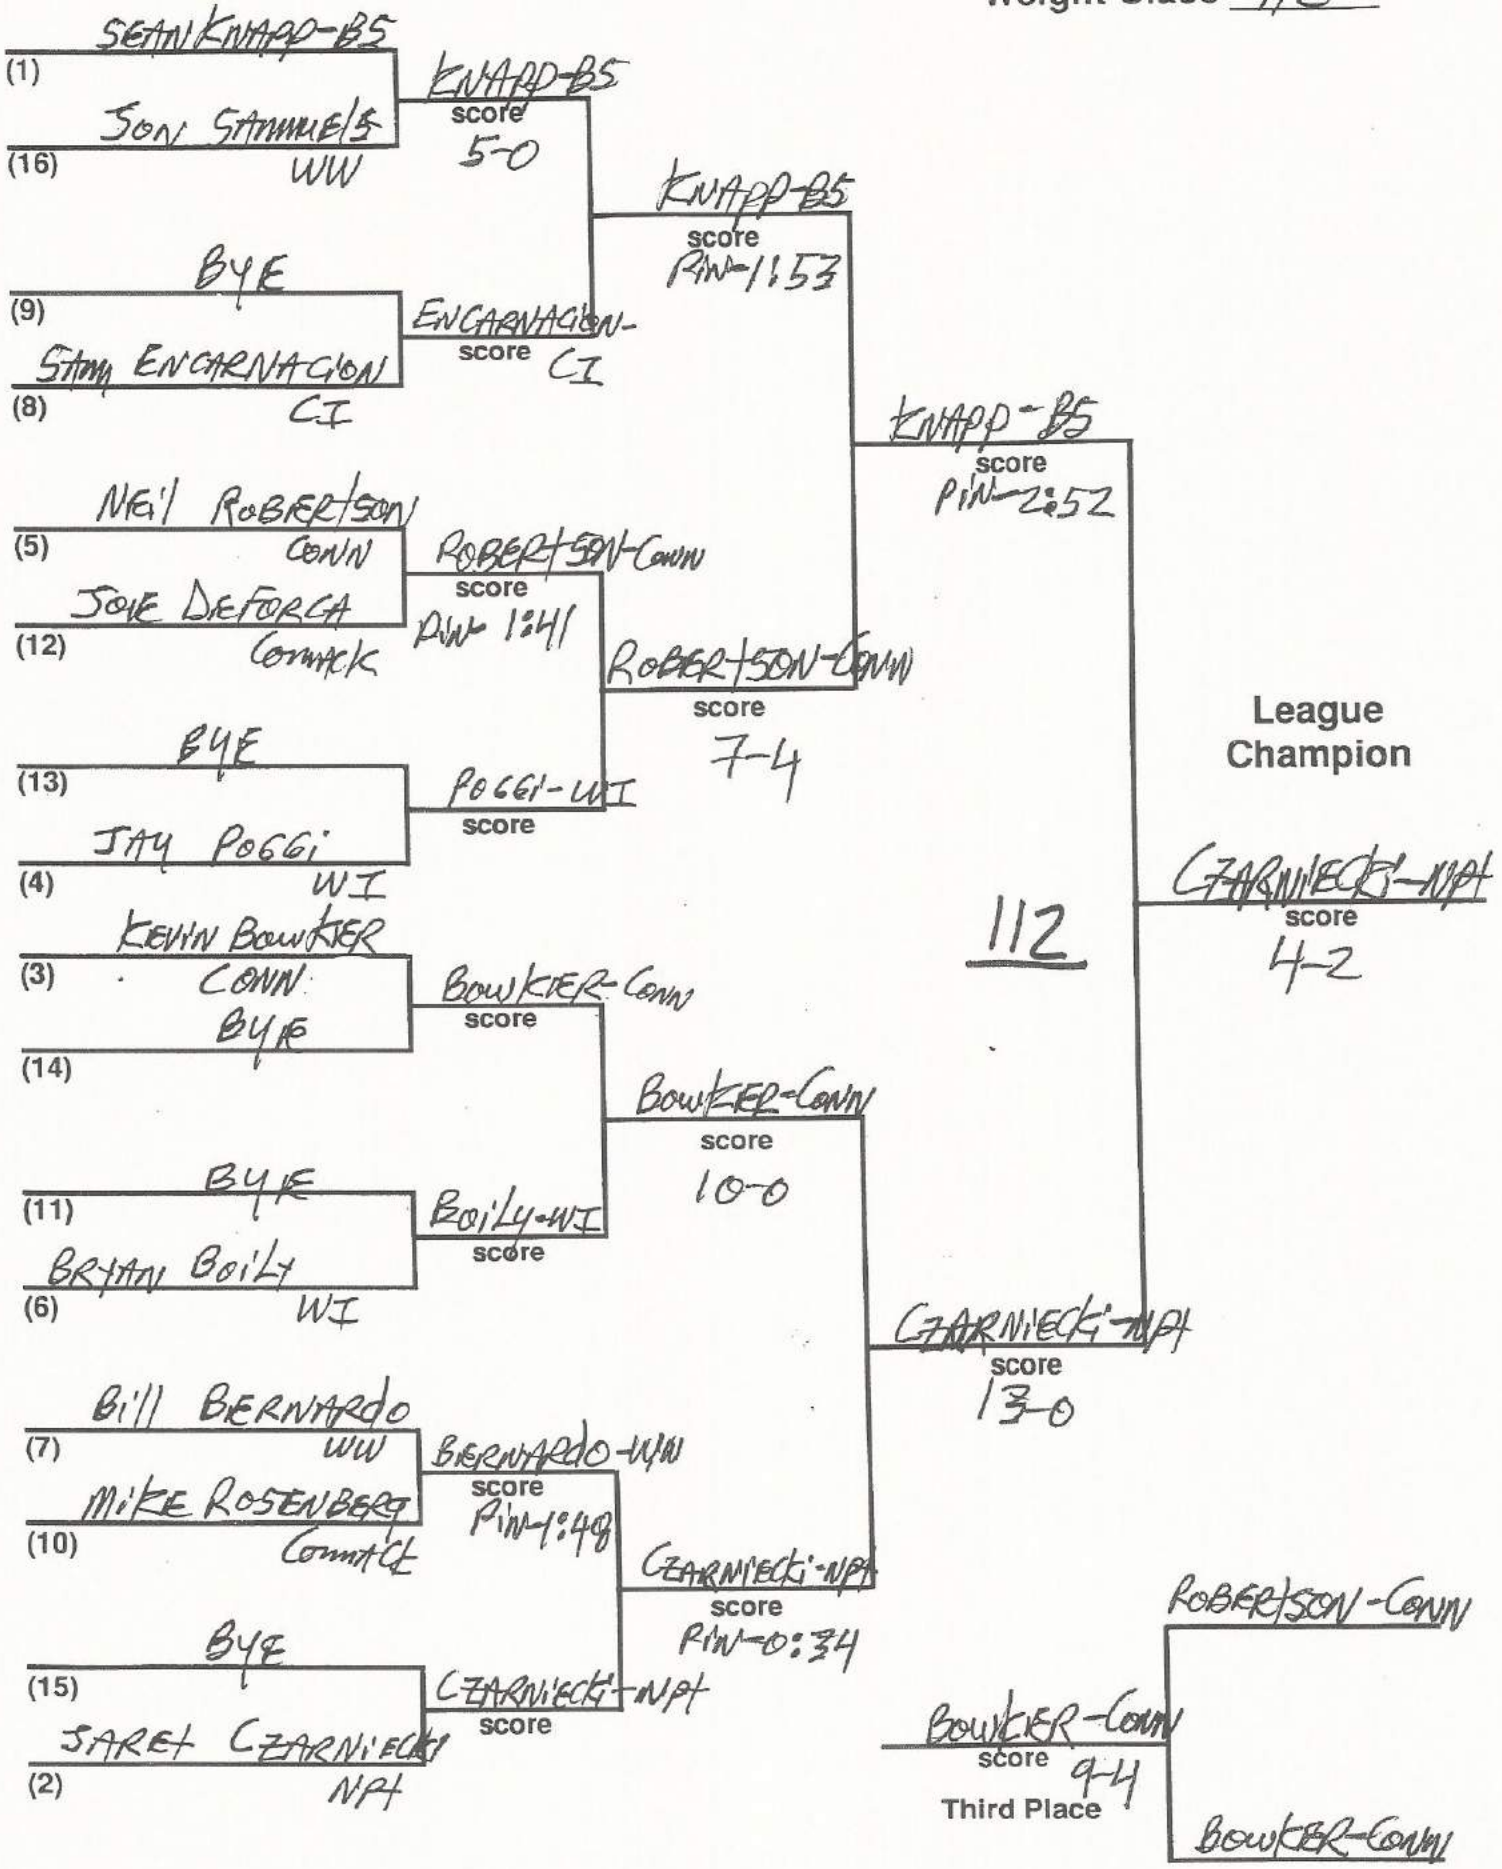

* 8 SEEDS
CH (CIHS 94)