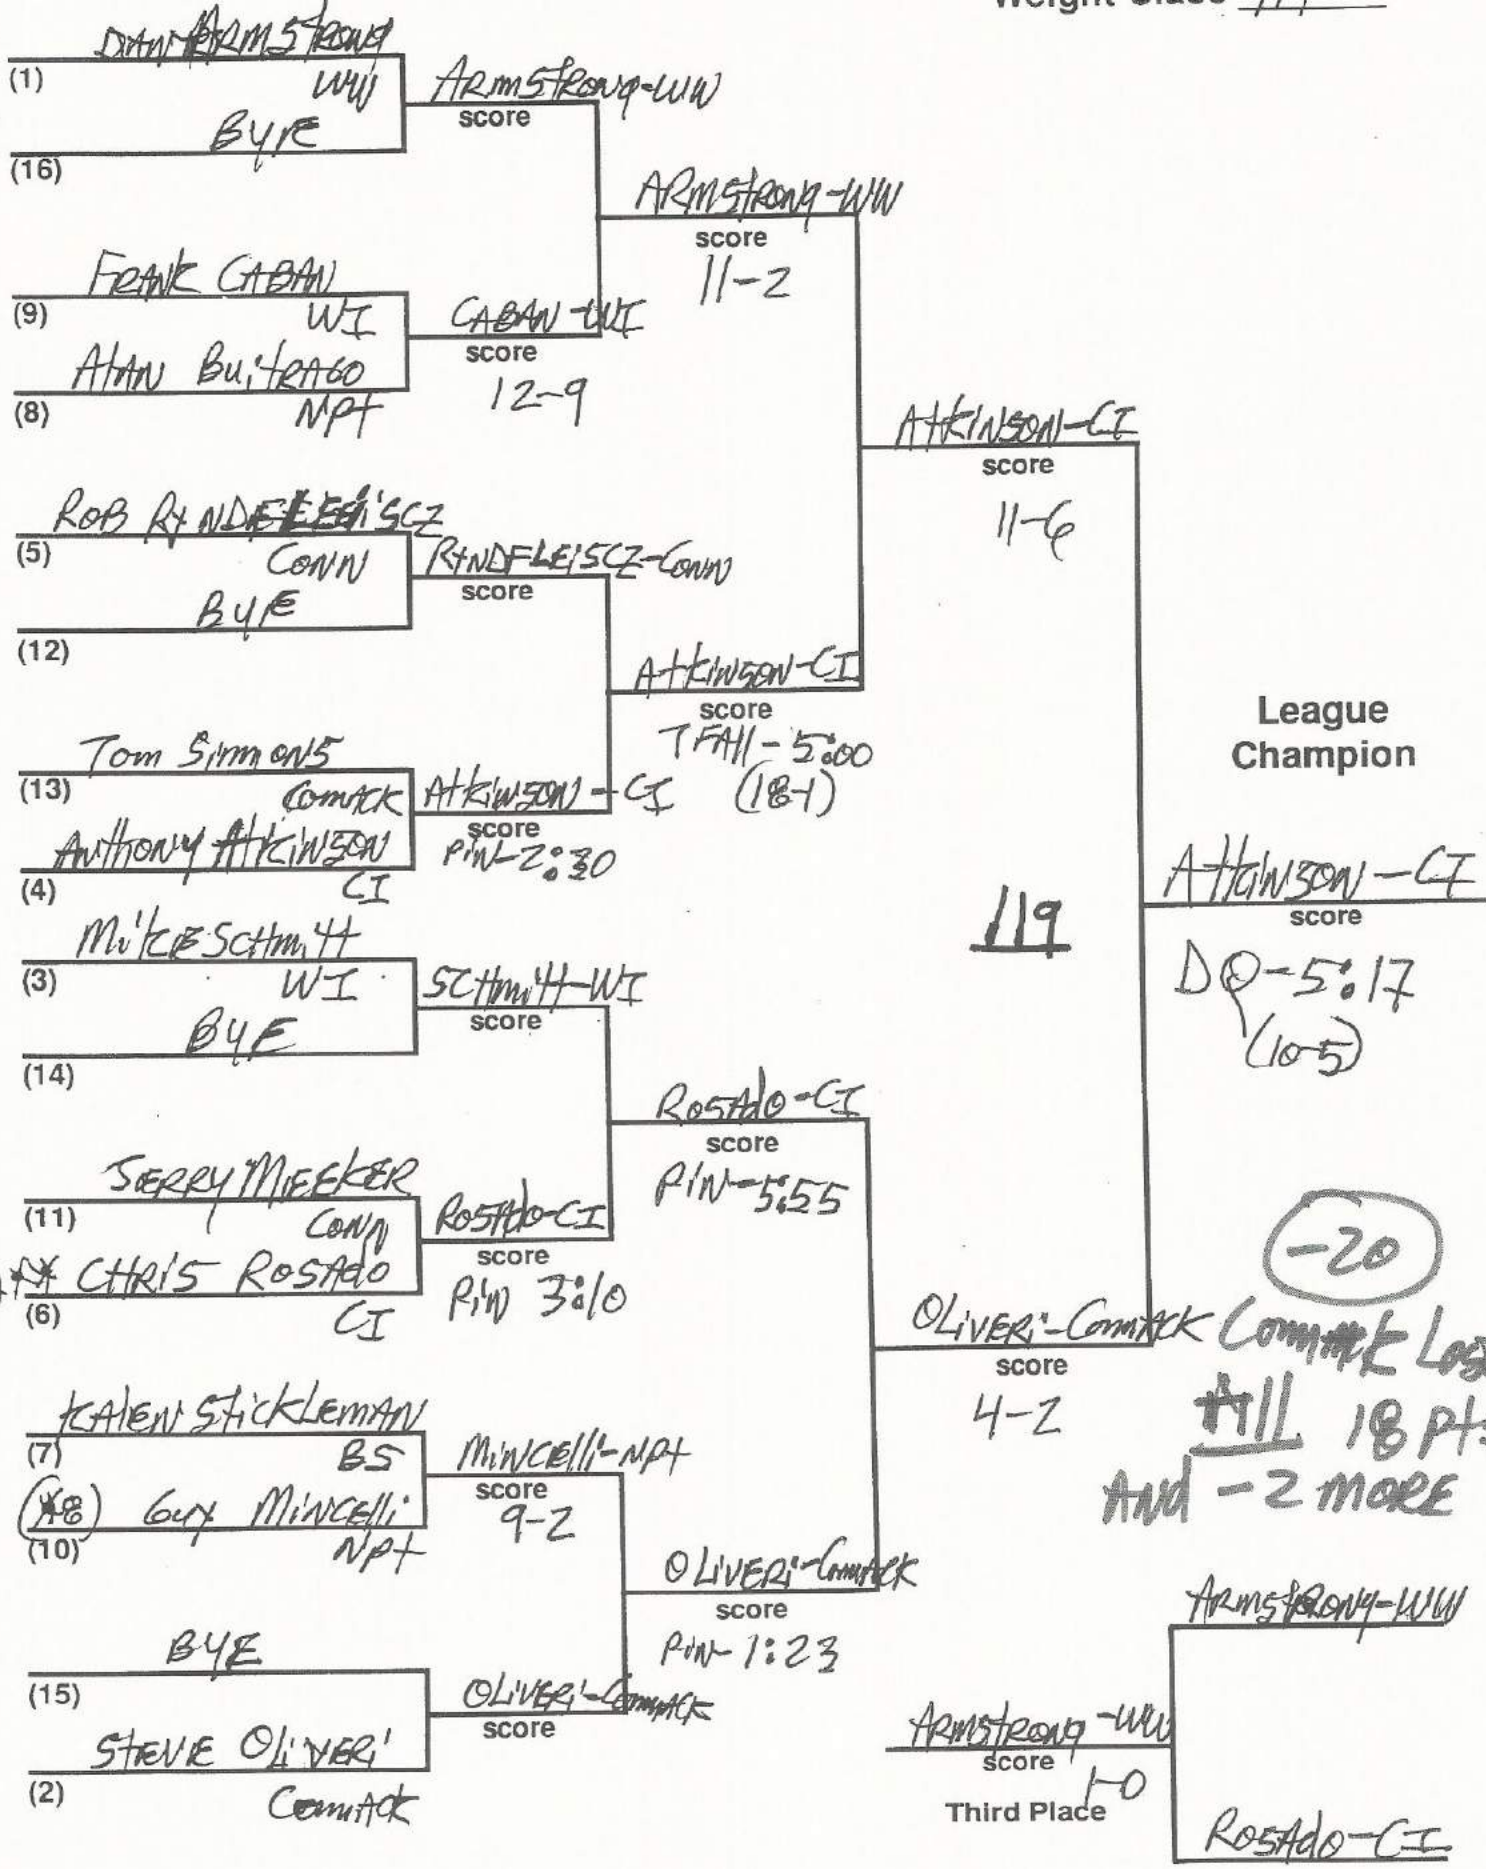

FRANK GANDOLFI
(15) NPT
STEVEN ZAI'
(2) COMMAK

ZAI'-COMMAK
score
PIN-2:33

ZAI'-COMMAK
score
Third Place
PIN-2:10

ZAI'-COMMAK

* 8 SEEDS
CH (CIHS 94)

* SEEDS
 CH (CIRS 54)

* 8 SEEDS
CH (CIHS 94)

* 8 SEEDS
 CH (CIHS '94)