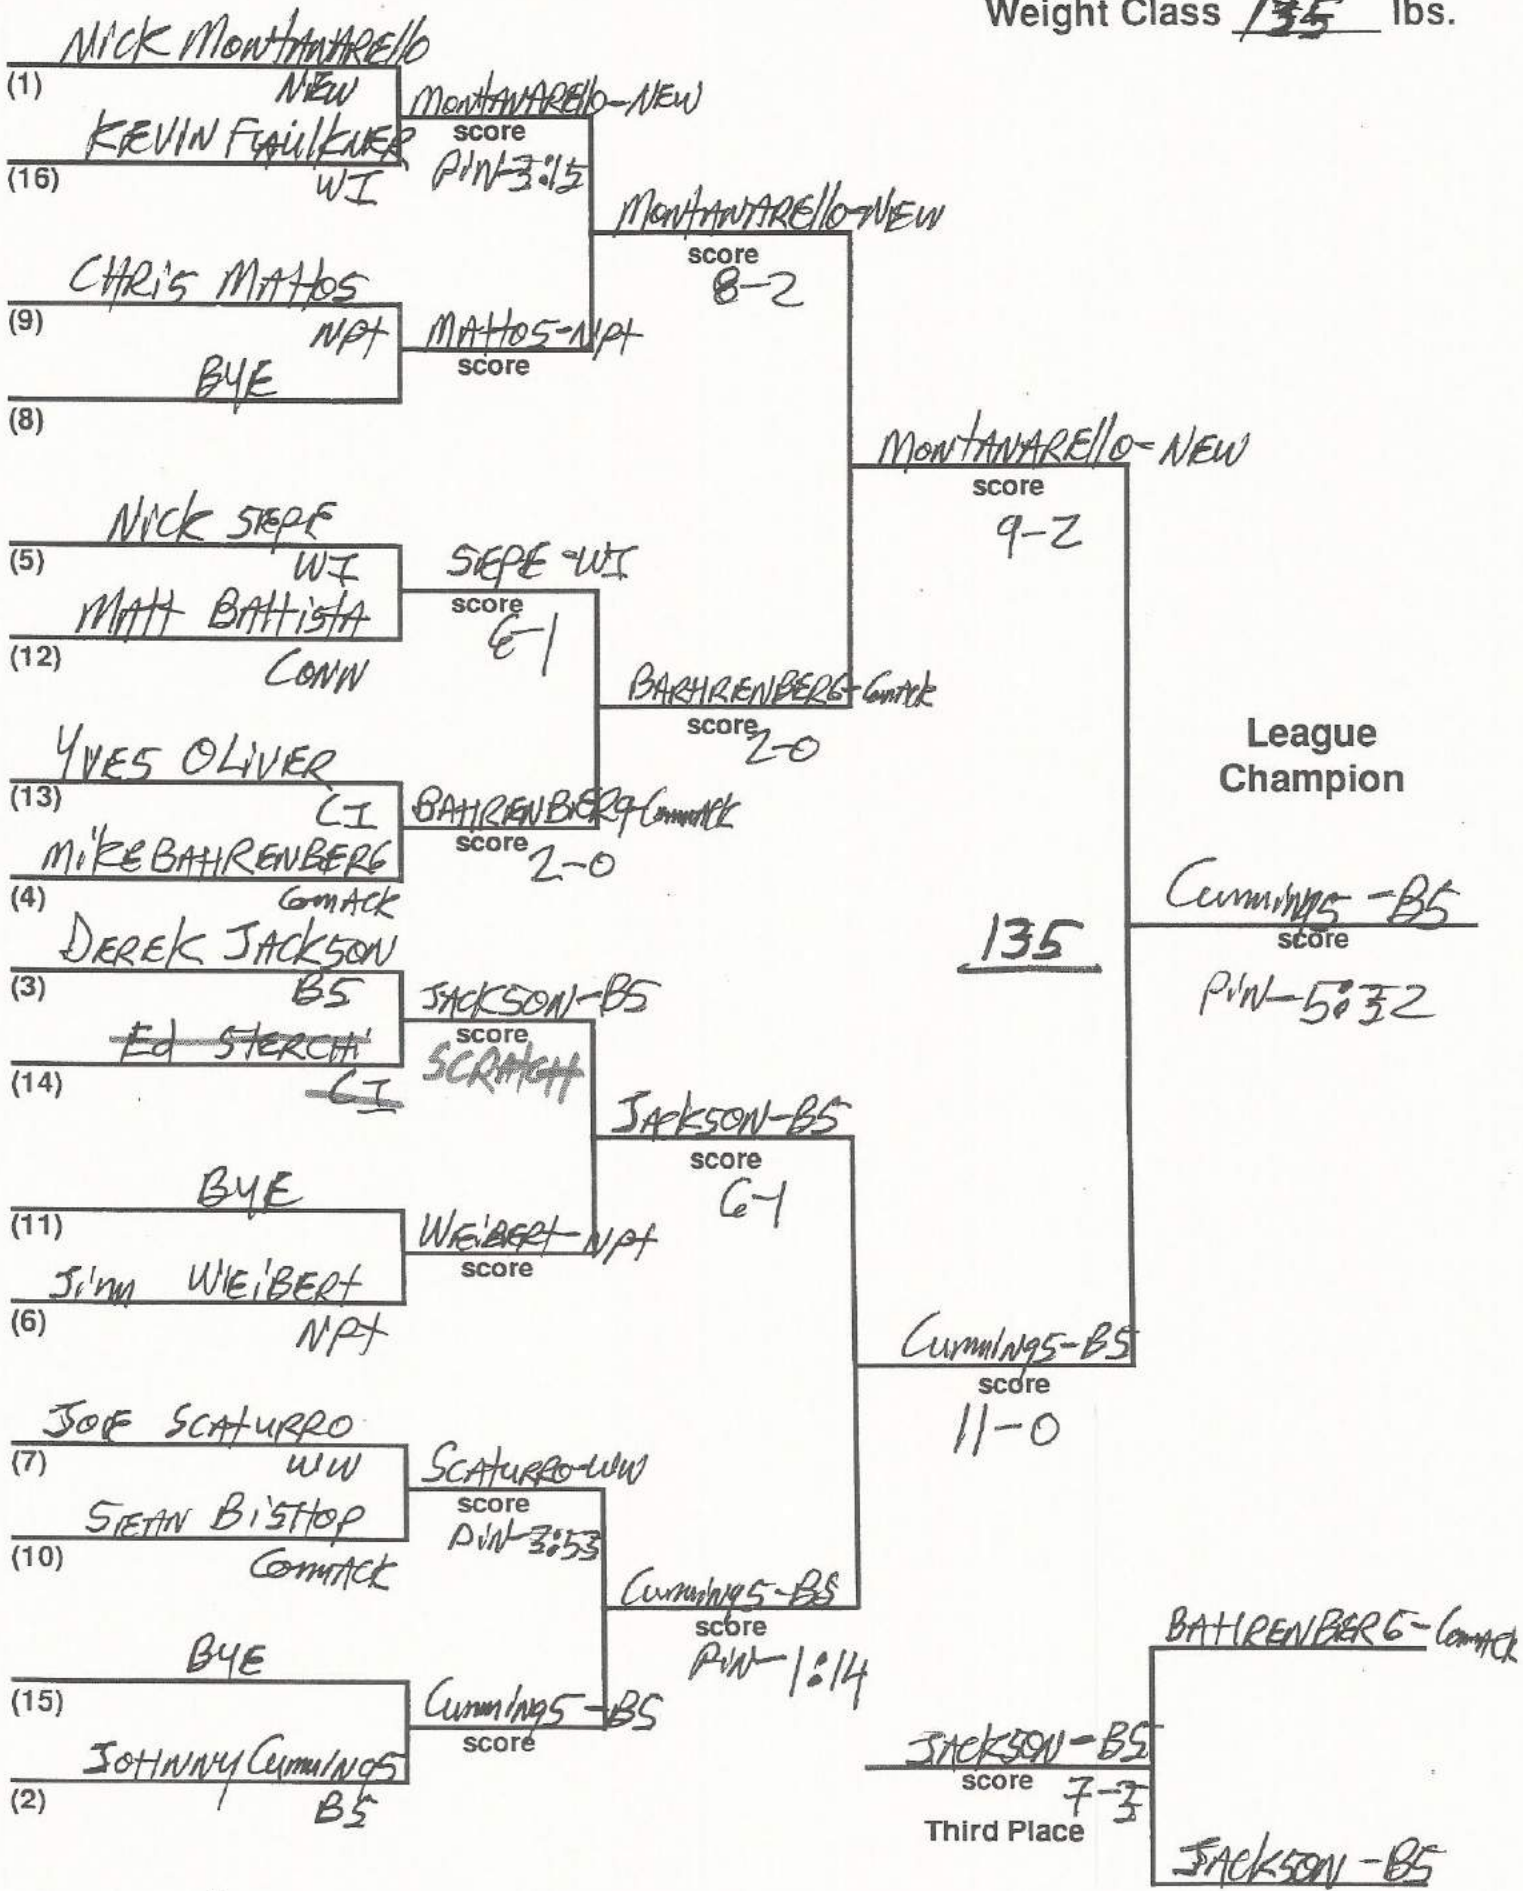

* 8 SEEDS
CH (CIHS 94)