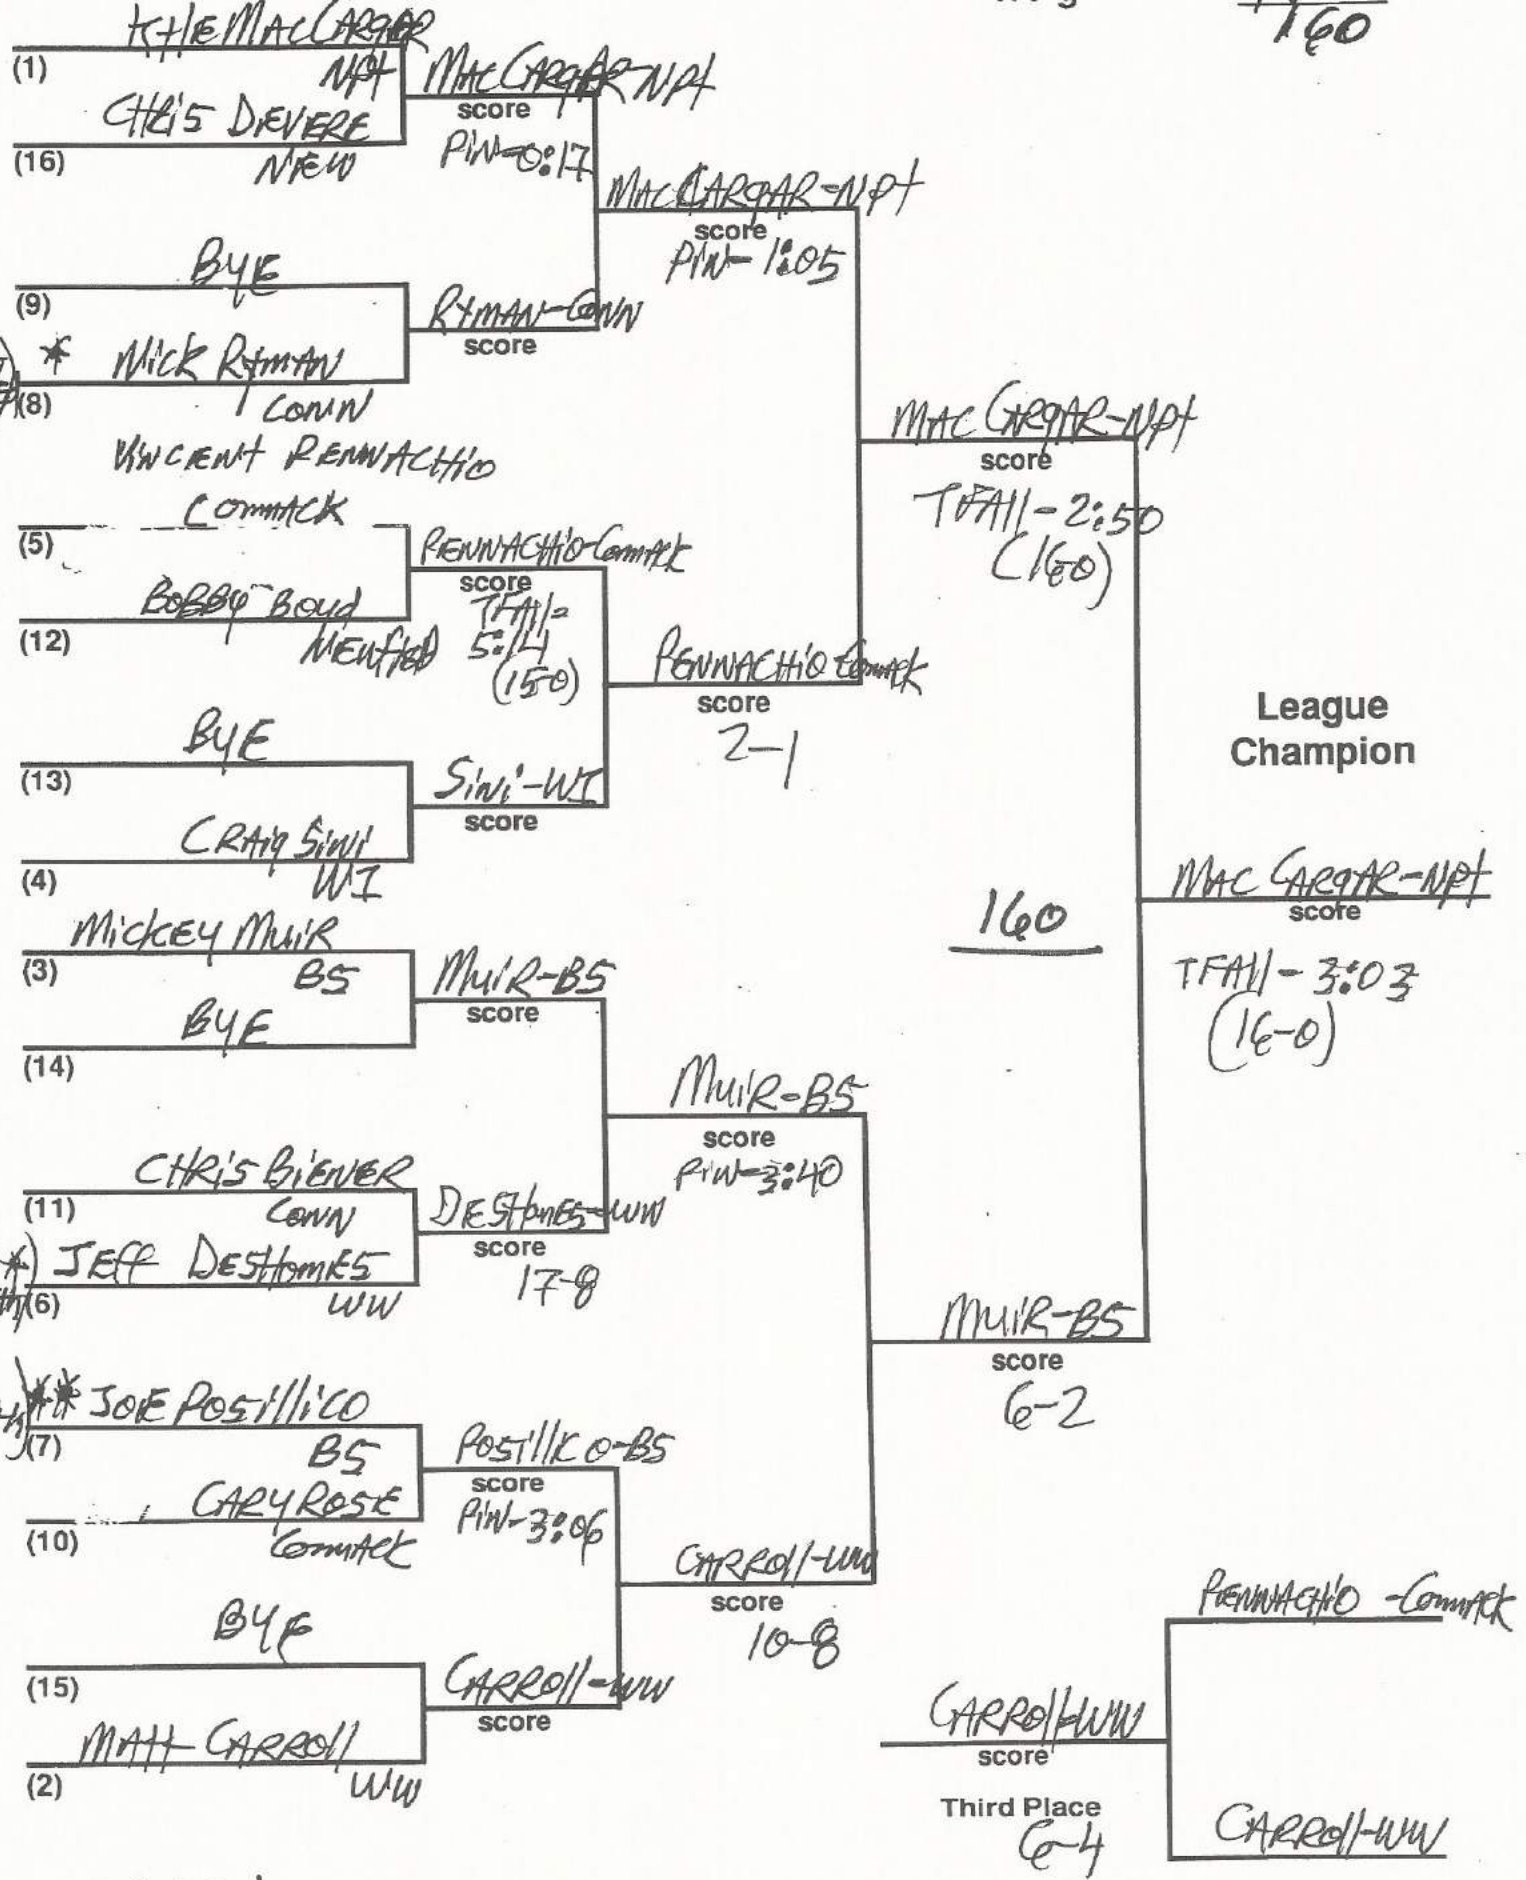

* B SEEDS
CH (CIHS 94)