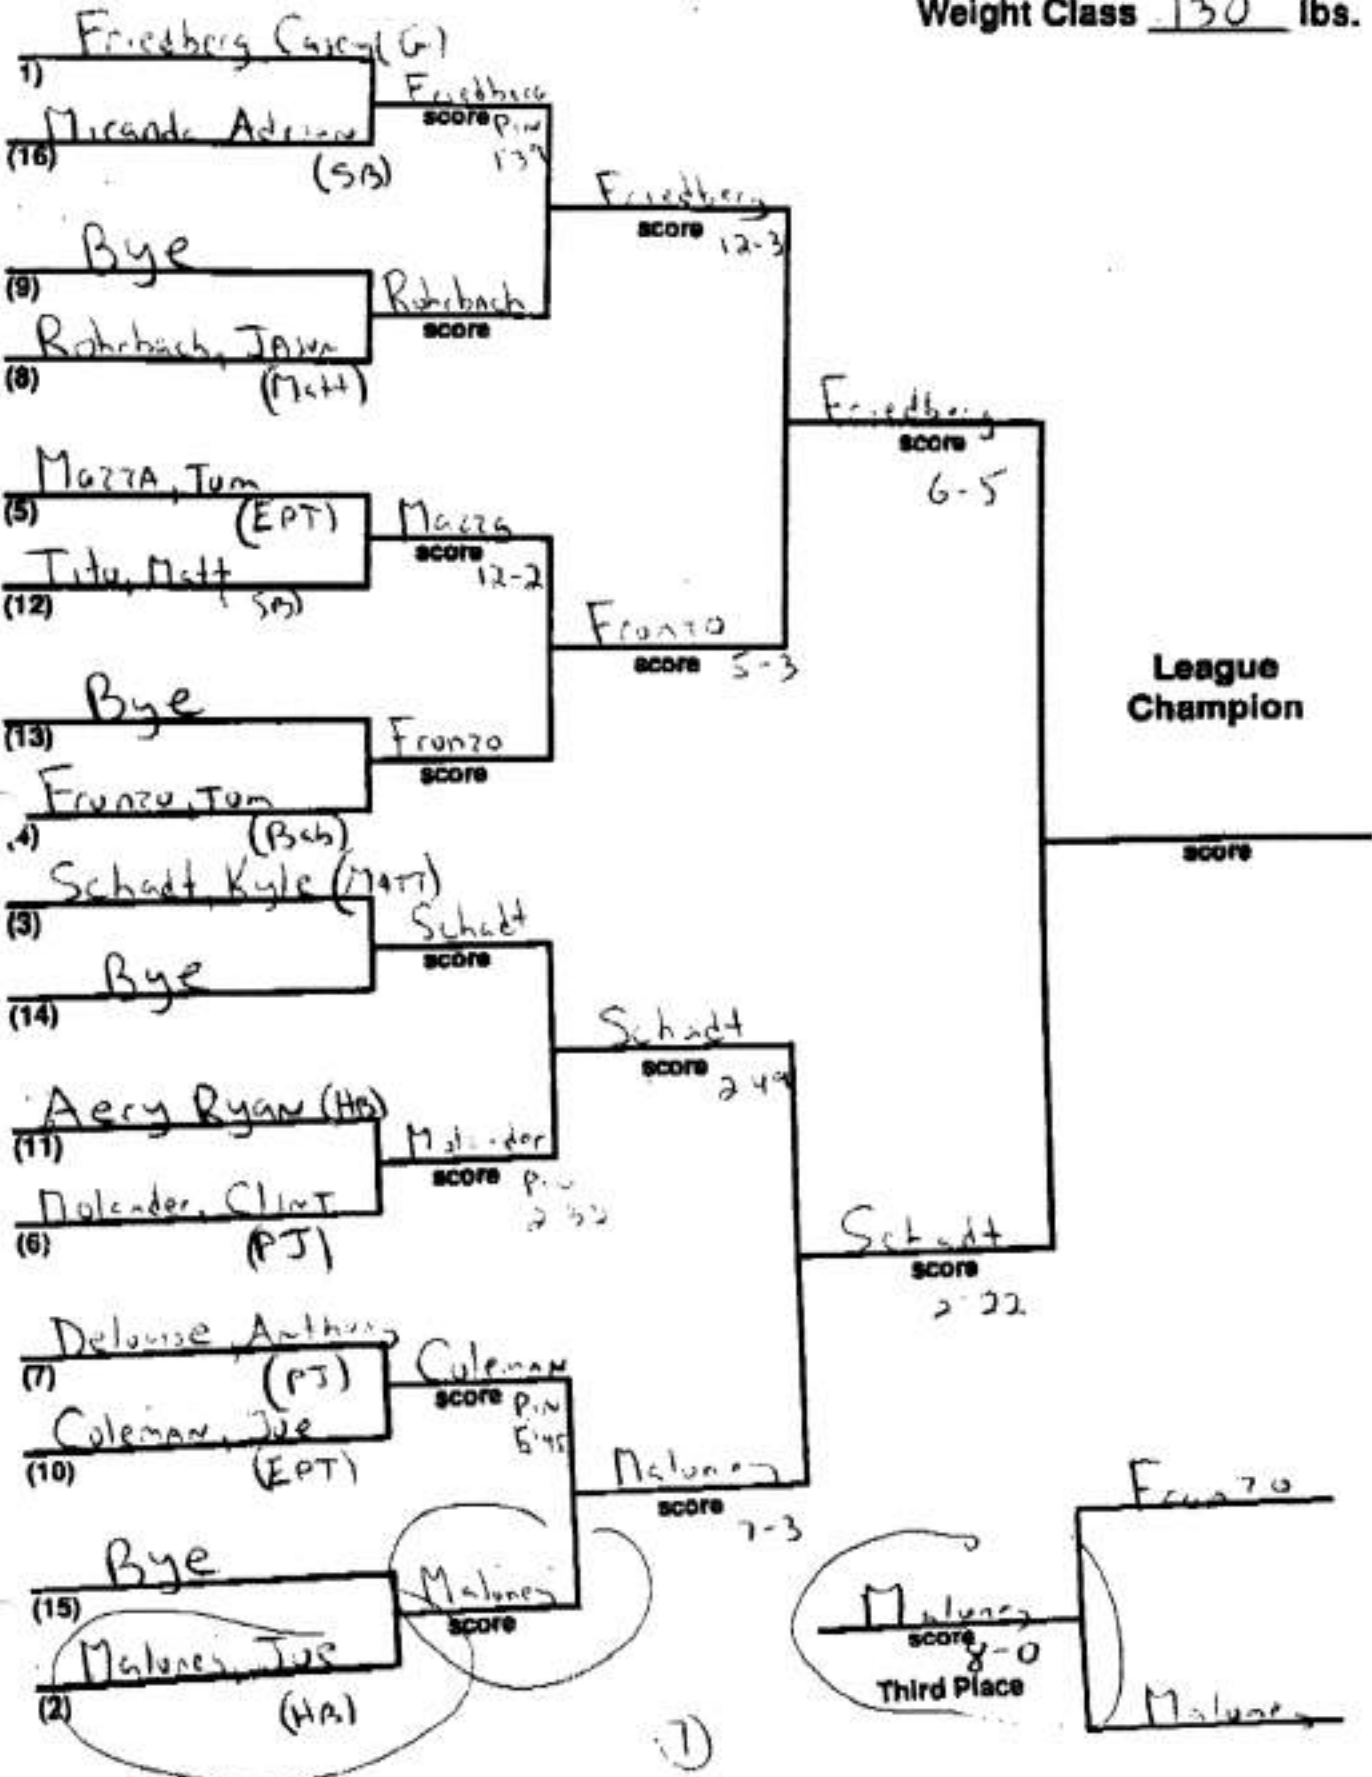

Weight Class 96 lbs.

7 in wt

3

Weight Class 103 lbs.

6 in. wt

①

⑥

Weight Class 112 lbs.

(8)

Weight Class 119 lbs.

5

8:47

Weight Class 125 lbs.

Weight Class 130 lbs.

Weight Class 135 lbs.

(4)