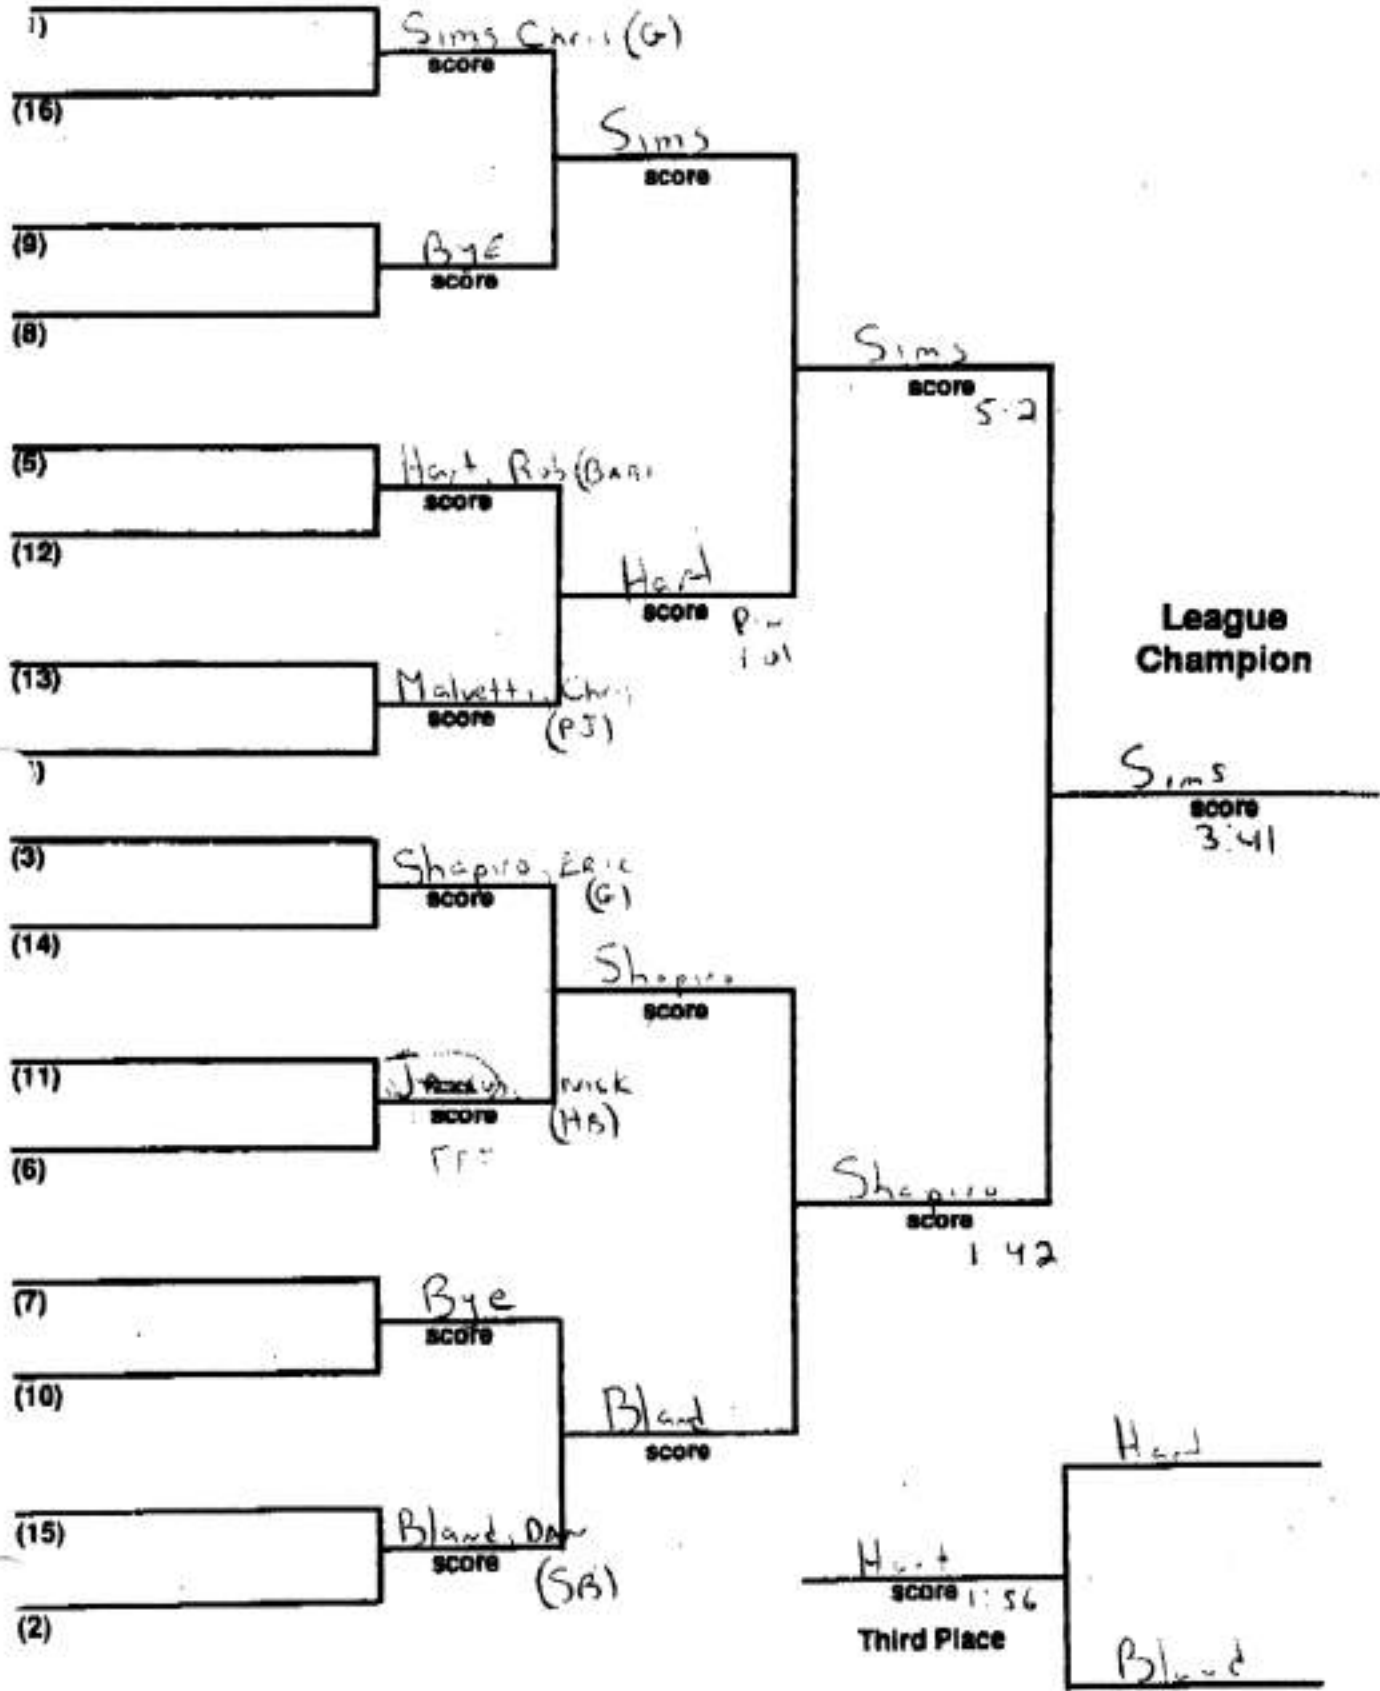

Weight Class 96 lbs.

7 in wt

3

Weight Class 103 lbs.

6 in. wt

①

⑥

Weight Class 112 lbs.