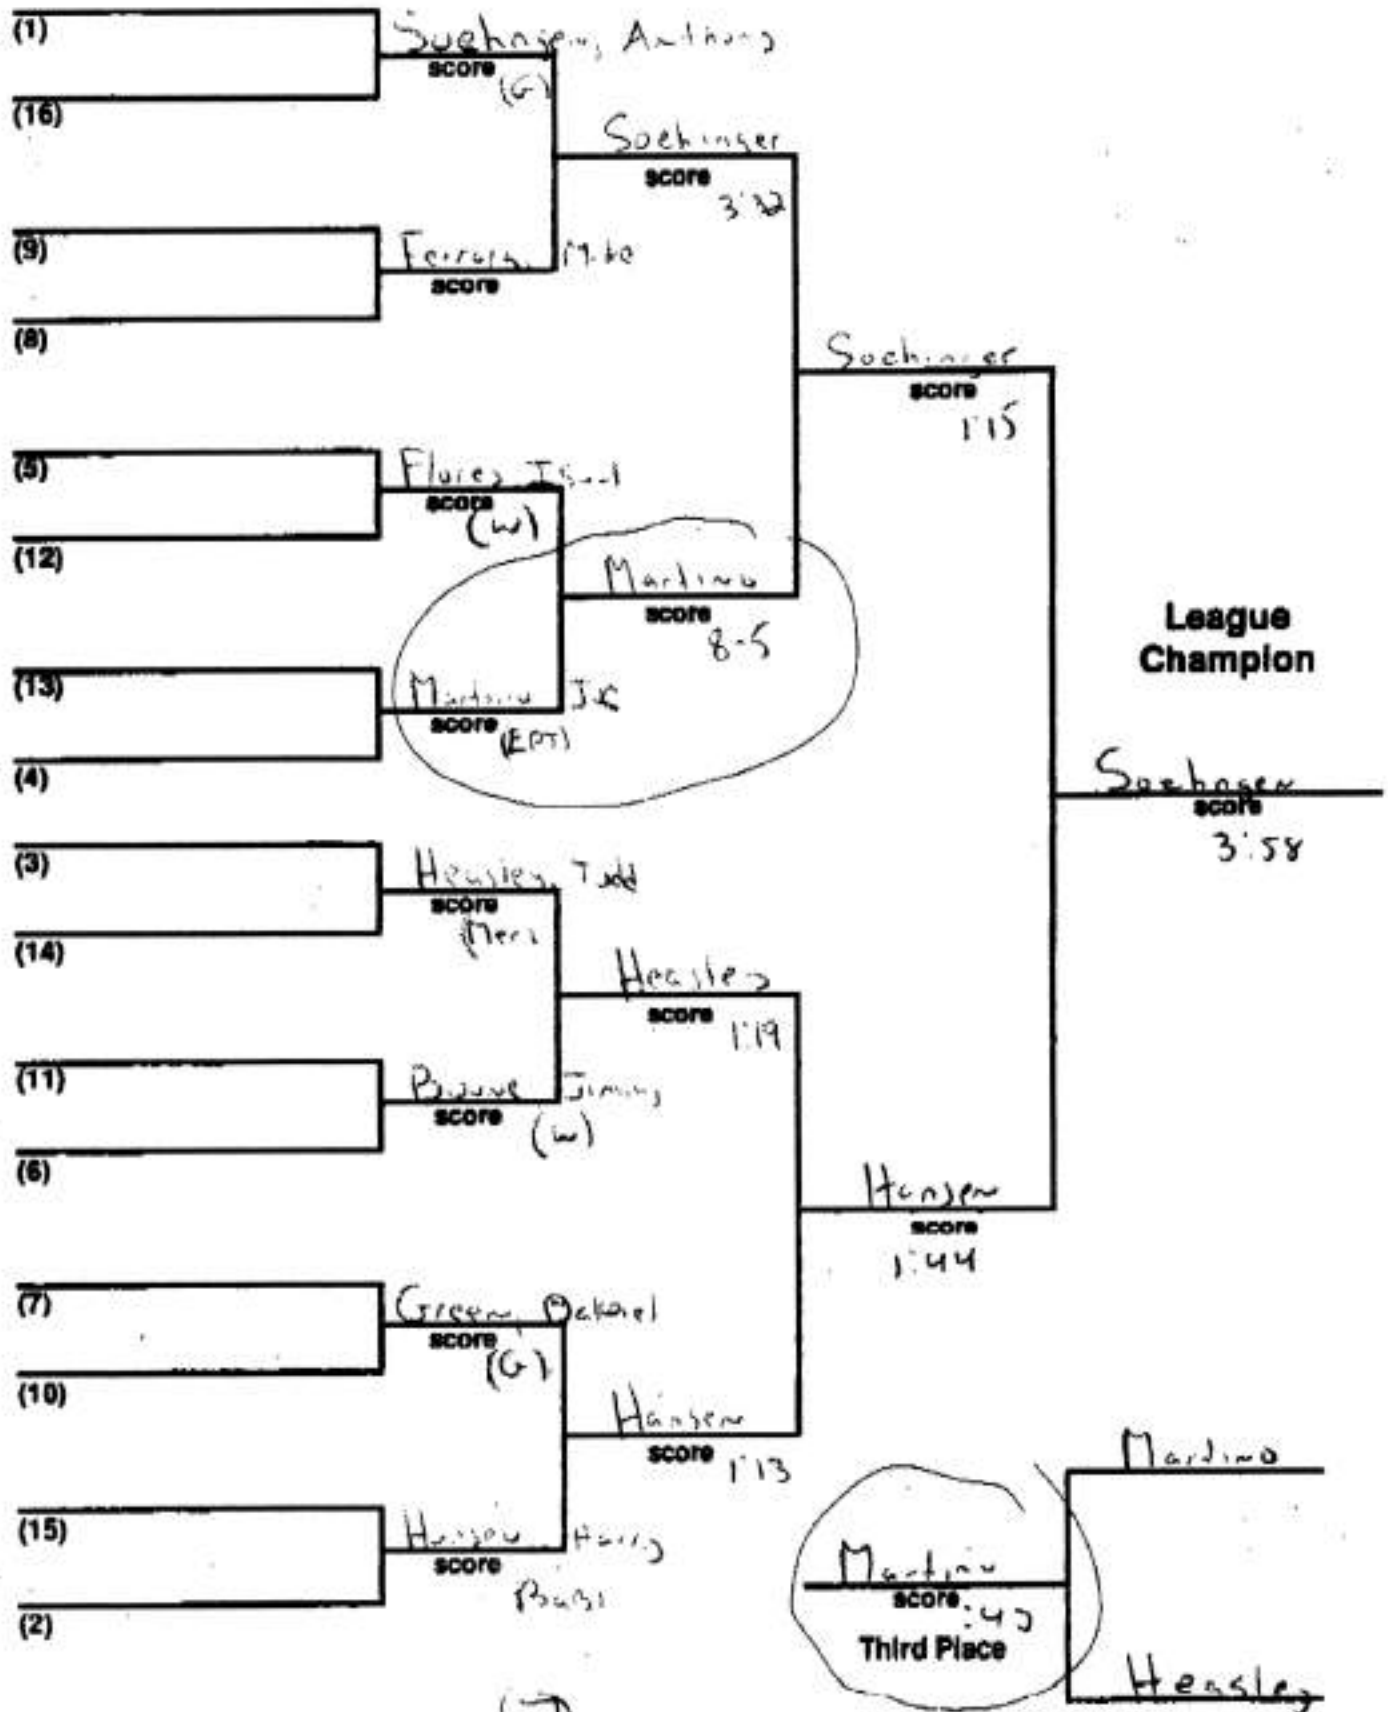

Weight Class 189 lbs.