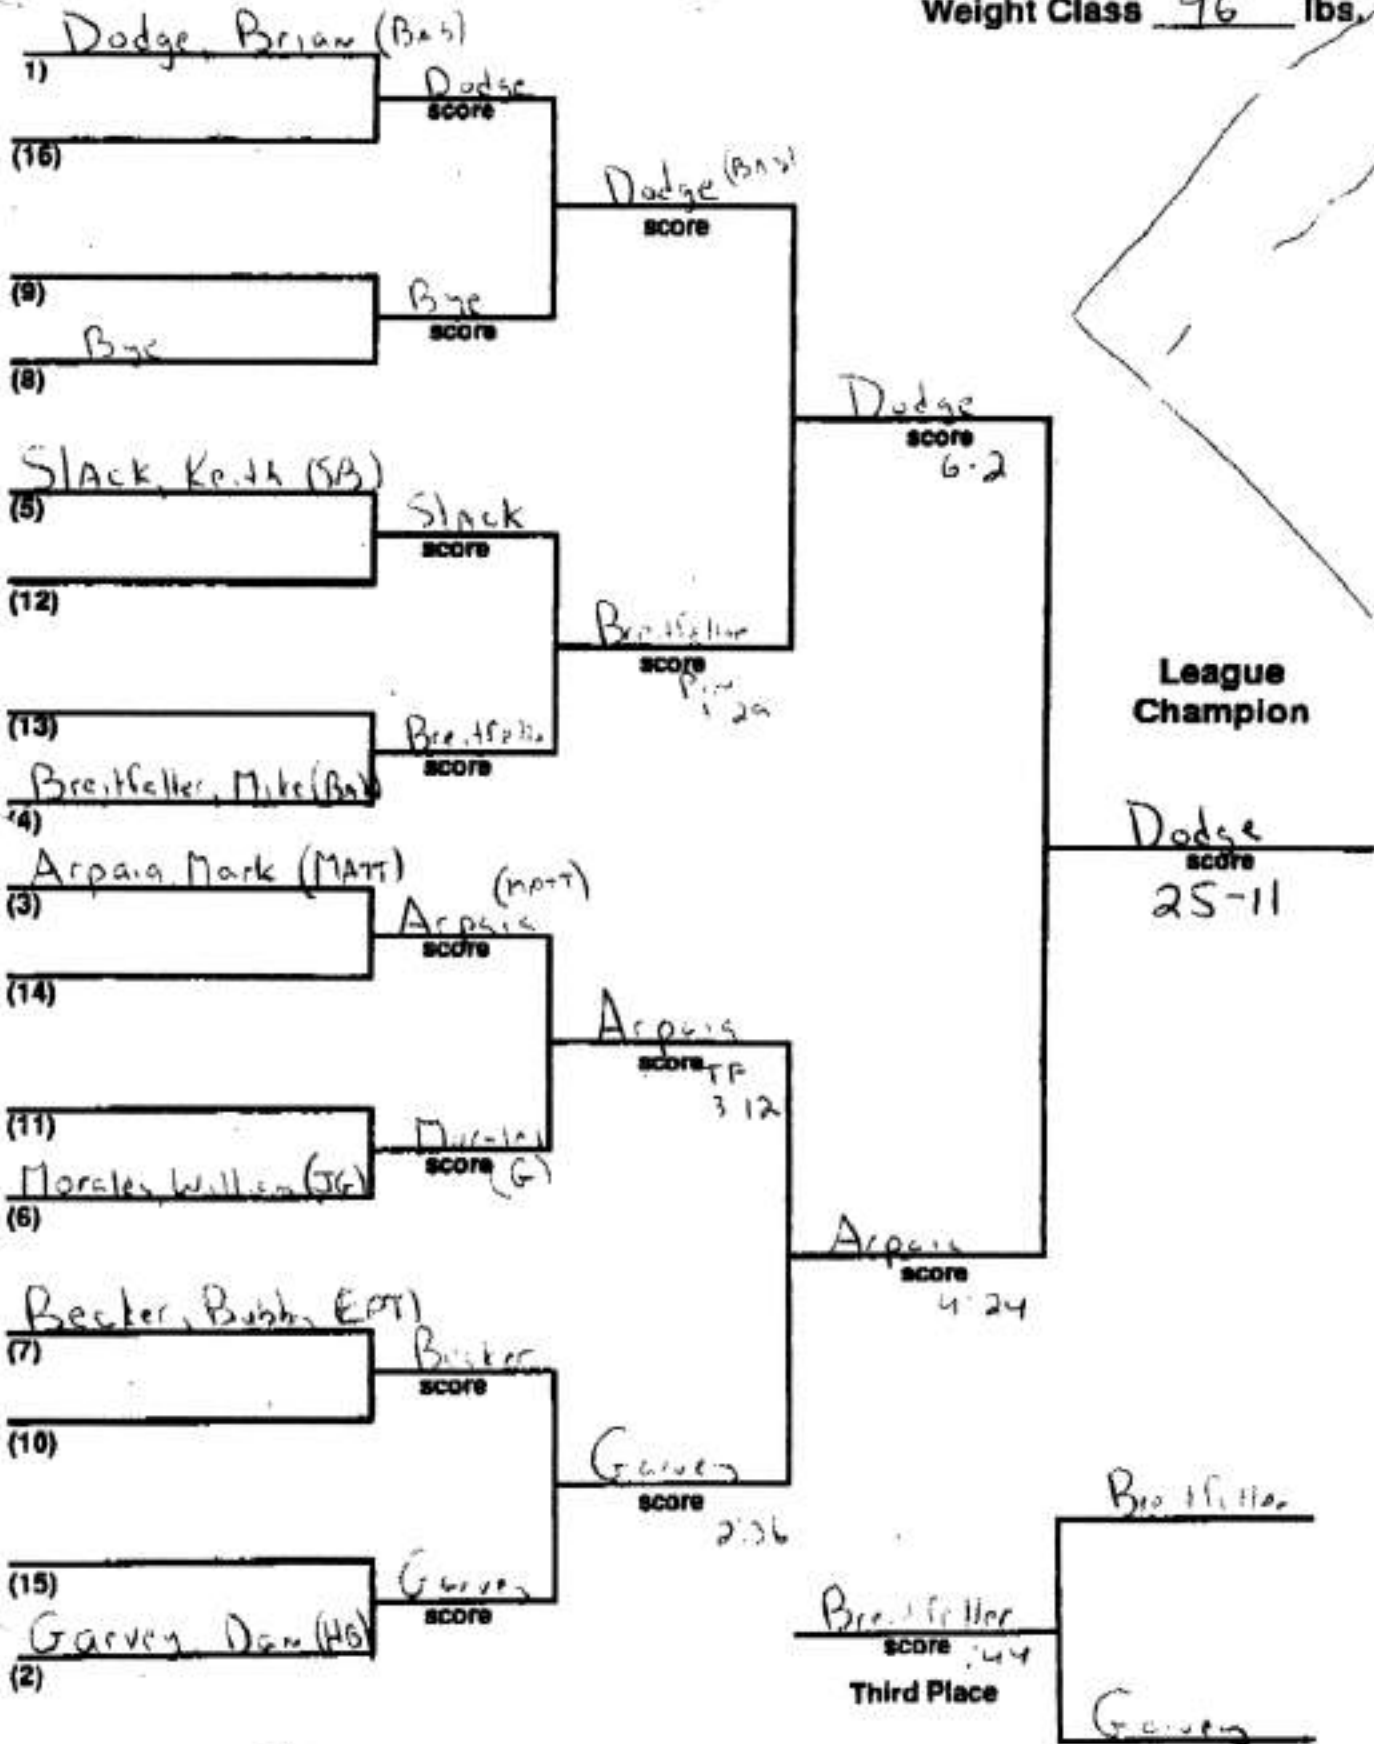

Weight Class 96 lbs.

7 in wt

3

Weight Class 103 lbs.

6 in. wt

①

⑥

Weight Class 112 lbs.

(8)

Weight Class 119 lbs.

5

8:47

Weight Class 125 lbs.

Weight Class 130 lbs.

Weight Class 135 lbs.

(4)