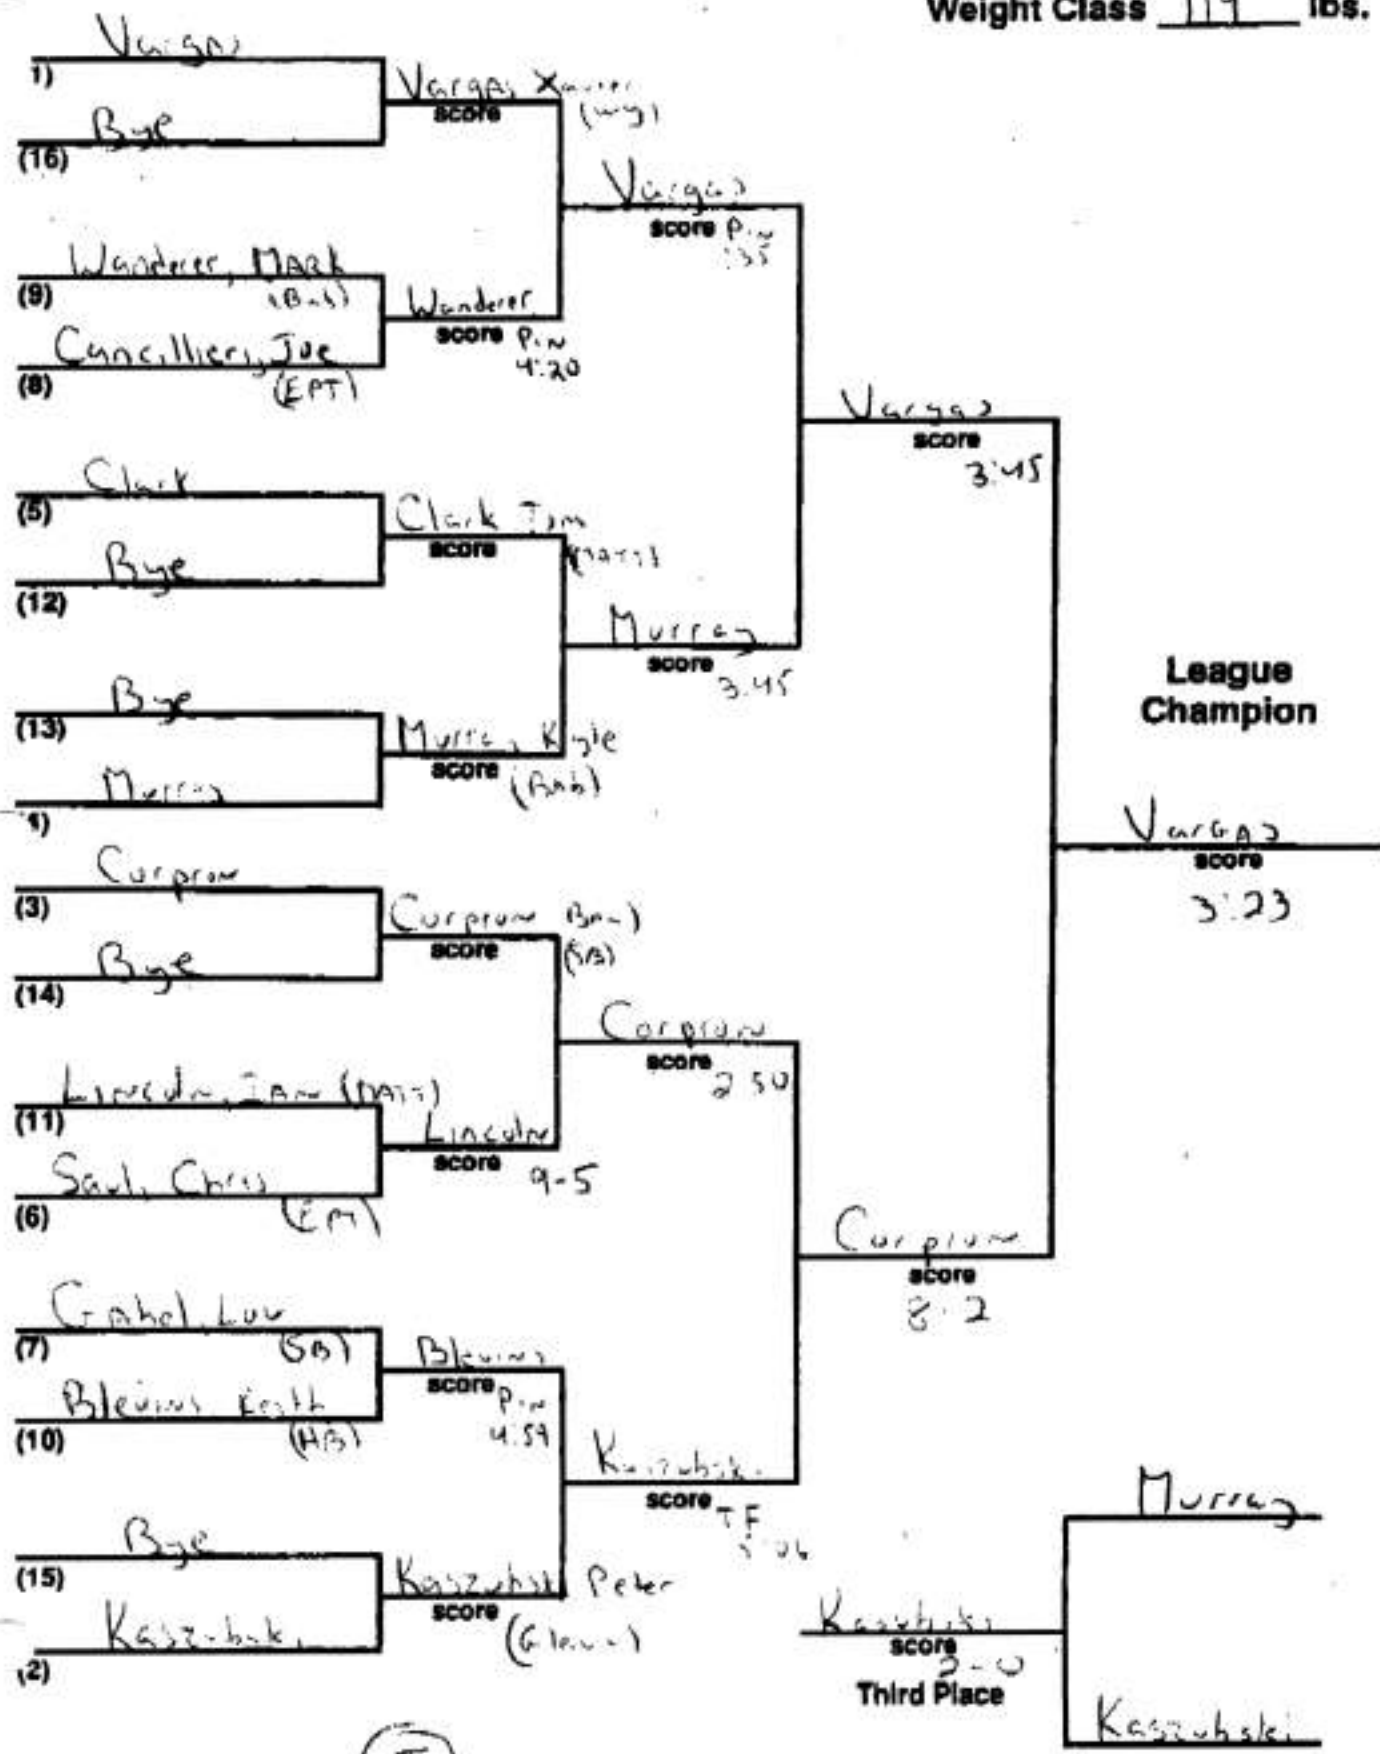

Weight Class 119 lbs.

5