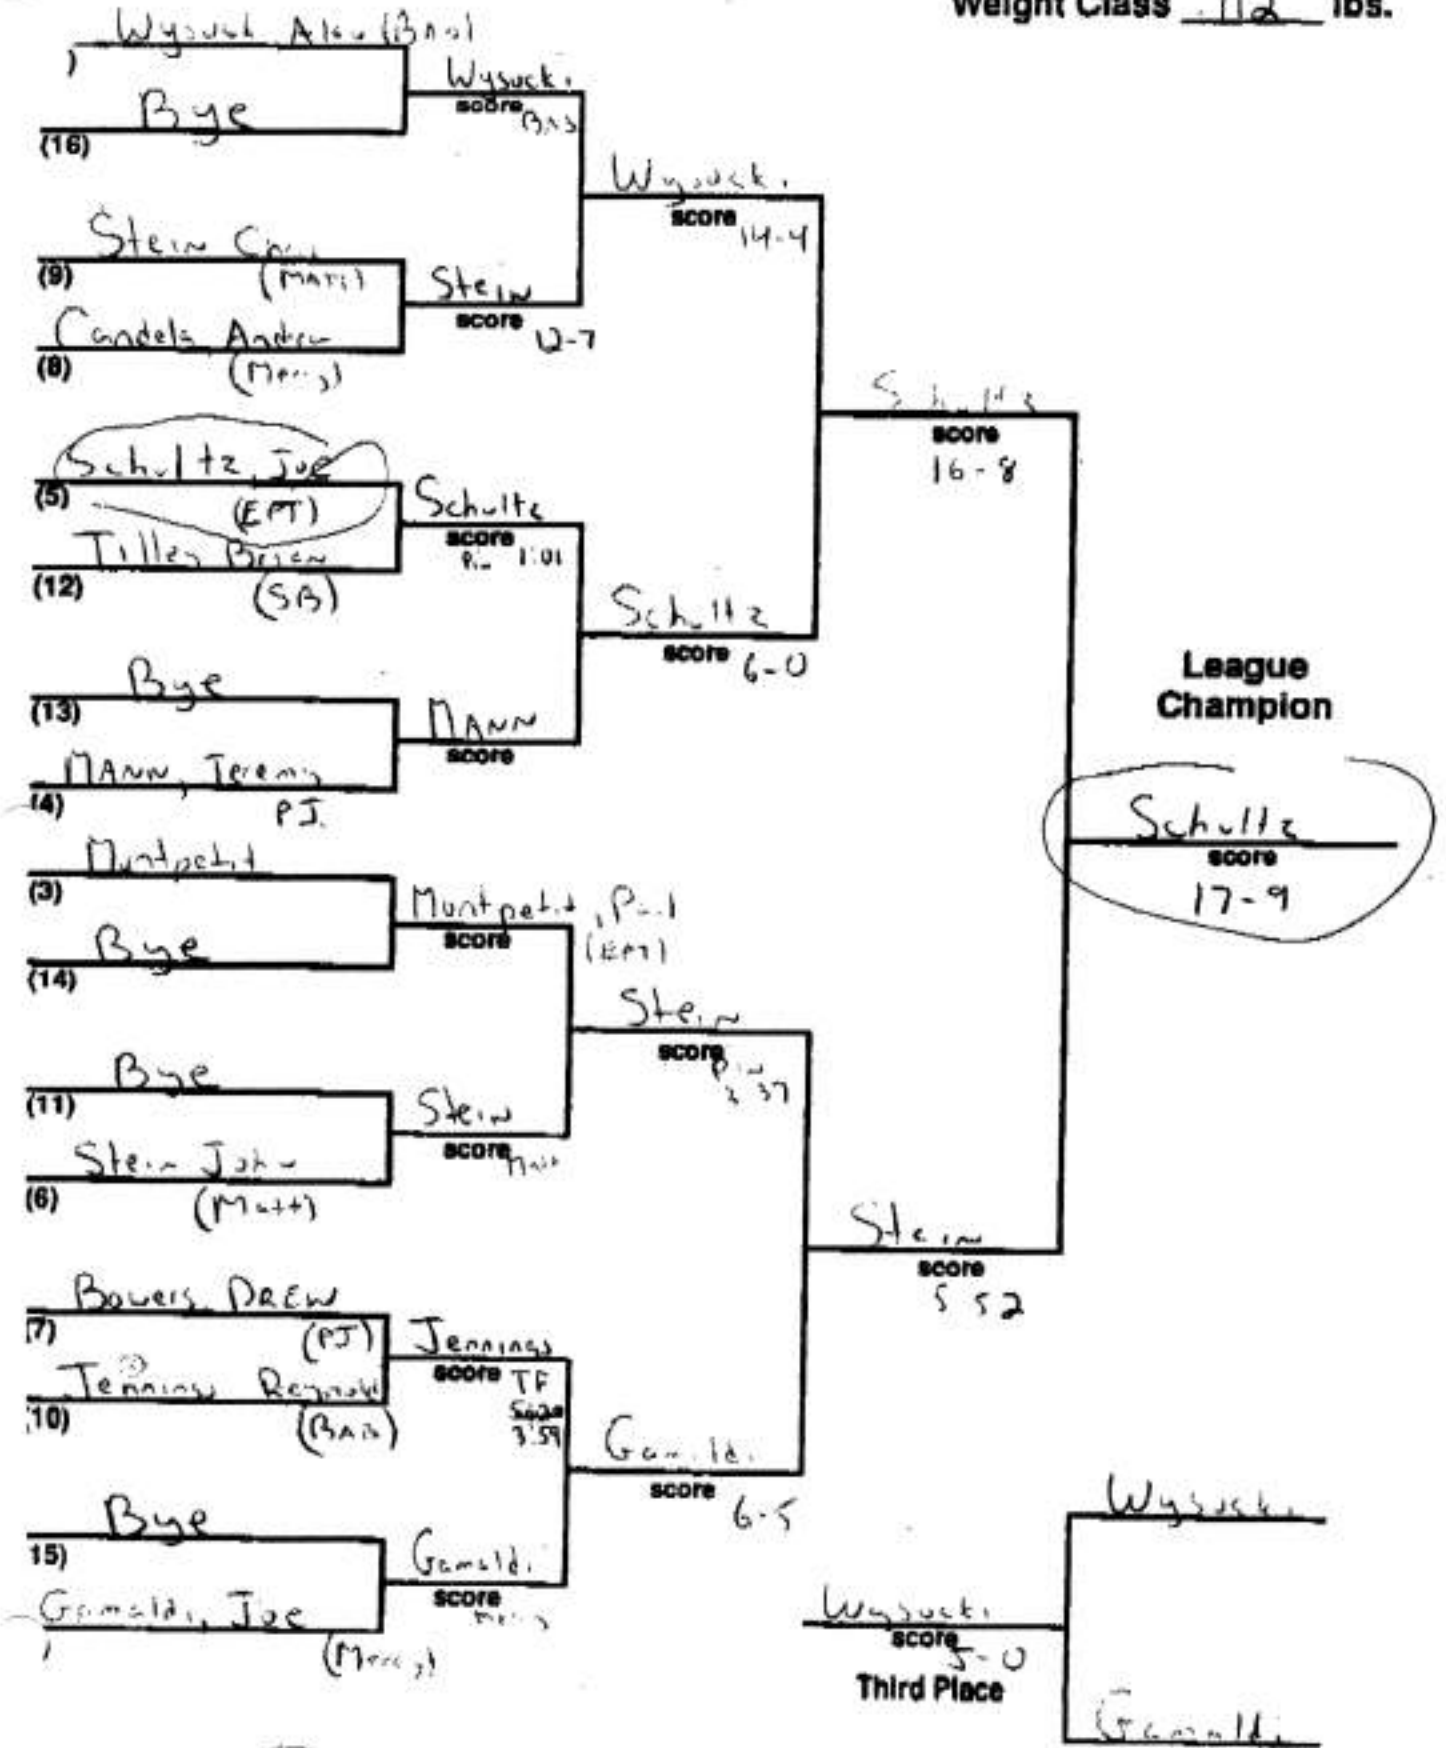

Weight Class 96 lbs.

7 in wt

3

Weight Class 103 lbs.

6 in. wt

①

⑥

Weight Class 112 lbs.