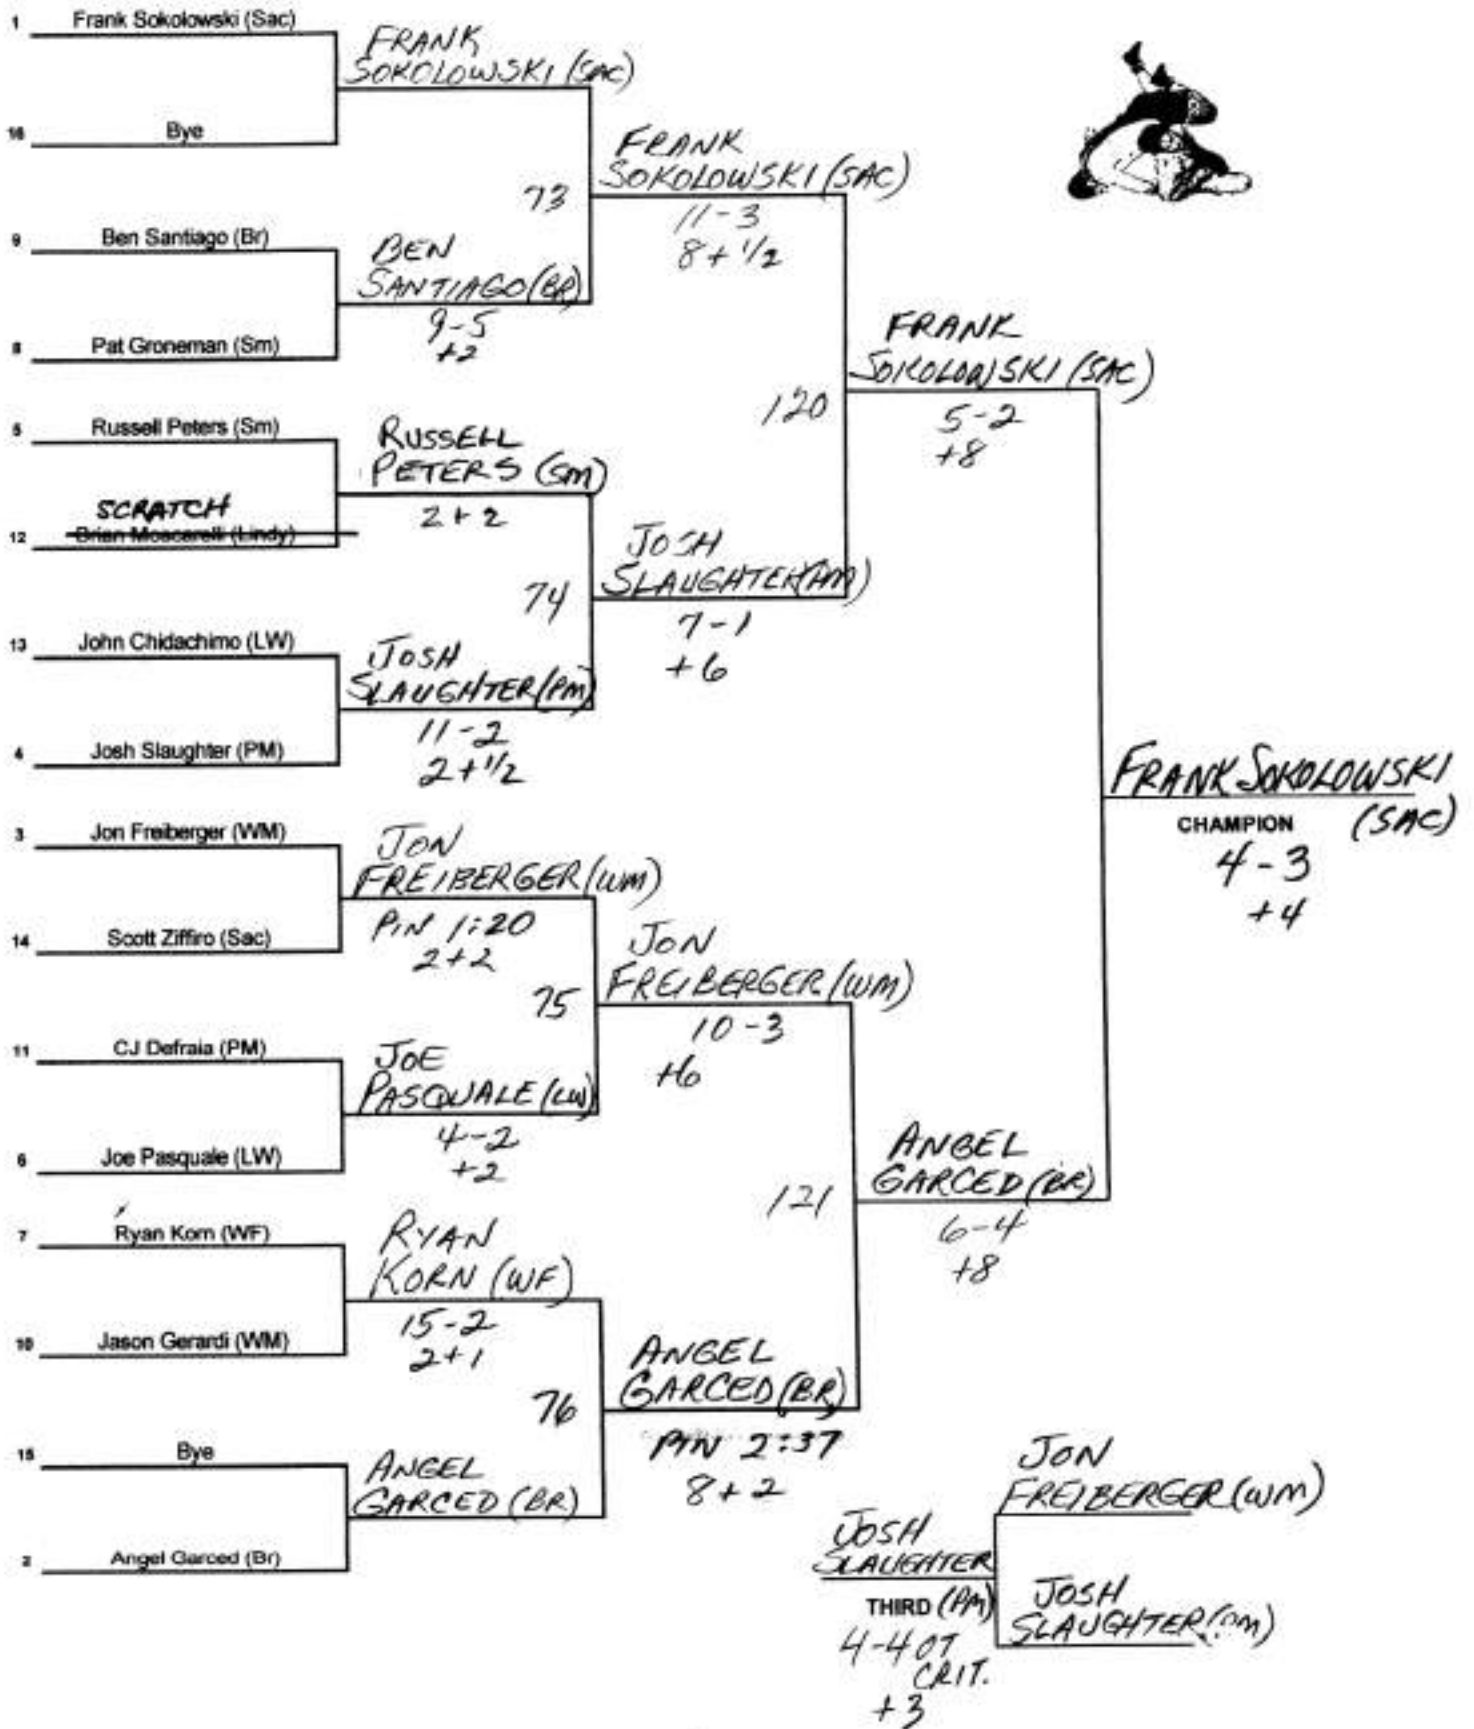

2001 SECTION XI  
LEAGUE 1 WRESTLING CHAMPIONSHIP

WEIGHT 96 lbs.

2001 SECTION XI  
LEAGUE 1 WRESTLING CHAMPIONSHIP

WEIGHT 103 lbs.

2001 SECTION XI  
LEAGUE 1 WRESTLING CHAMPIONSHIP

WEIGHT 112 lbs.

2001 SECTION XI  
LEAGUE I WRESTLING CHAMPIONSHIP

WEIGHT **119** lbs.

2001 SECTION XI  
LEAGUE I WRESTLING CHAMPIONSHIP

WEIGHT 125 lbs.

2001 SECTION XI  
LEAGUE I WRESTLING CHAMPIONSHIP

WEIGHT 130 lbs.

2001 SECTION XI  
LEAGUE 1 WRESTLING CHAMPIONSHIP

WEIGHT **135** lbs.

2001 SECTION XI  
LEAGUE 1 WRESTLING CHAMPIONSHIP

WEIGHT **140** lbs.

2001 SECTION XI  
LEAGUE 1 WRESTLING CHAMPIONSHIP

WEIGHT 145 lbs.

2001 SECTION XI  
LEAGUE I WRESTLING CHAMPIONSHIP

WEIGHT 152 lbs.

2001 SECTION XI  
LEAGUE I WRESTLING CHAMPIONSHIP