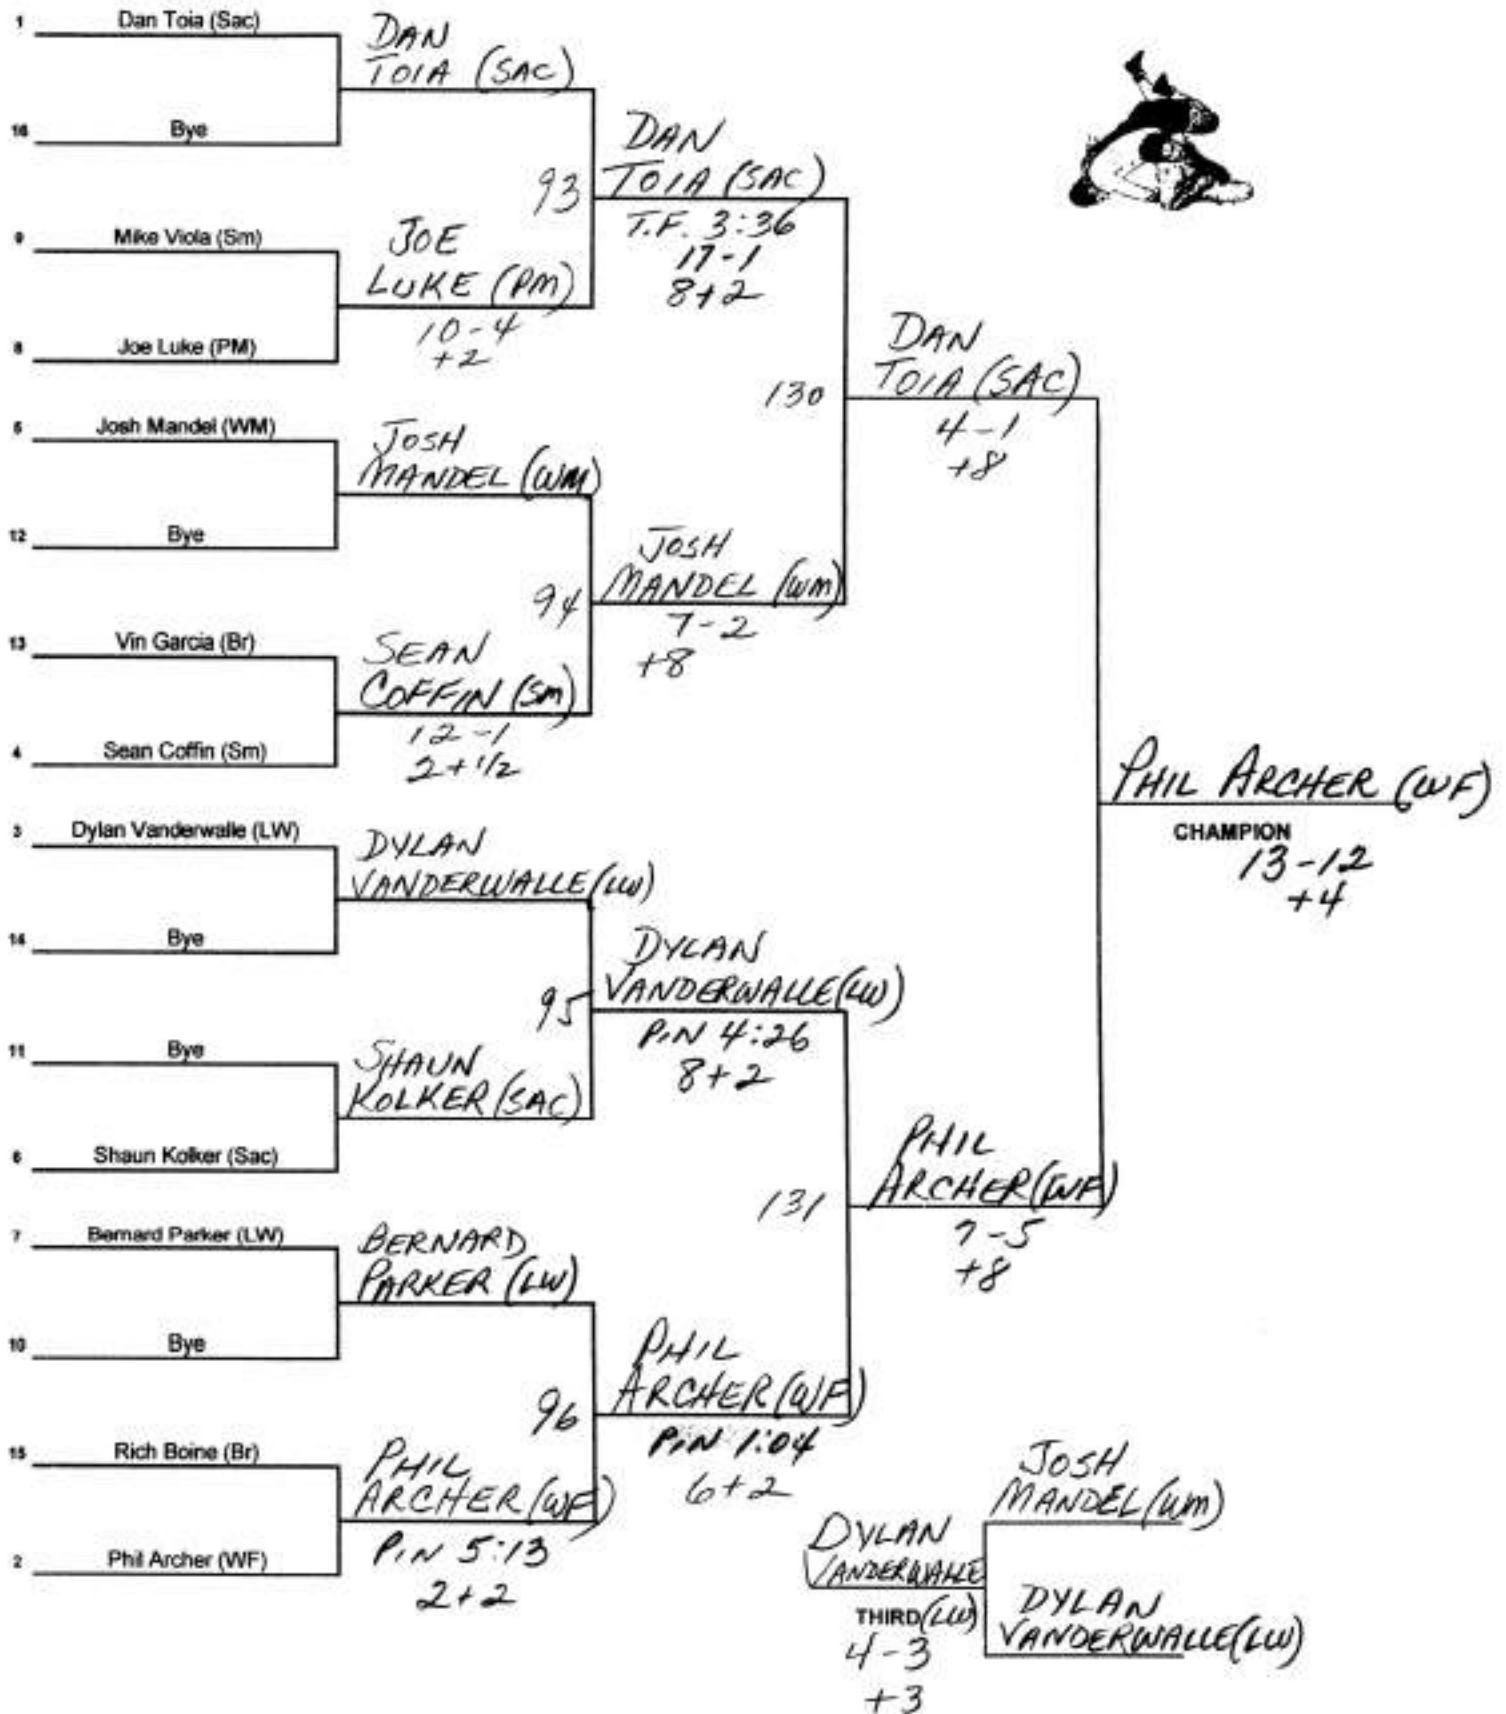

2001 SECTION XI
LEAGUE I WRESTLING CHAMPIONSHIP

WEIGHT 160 lbs.