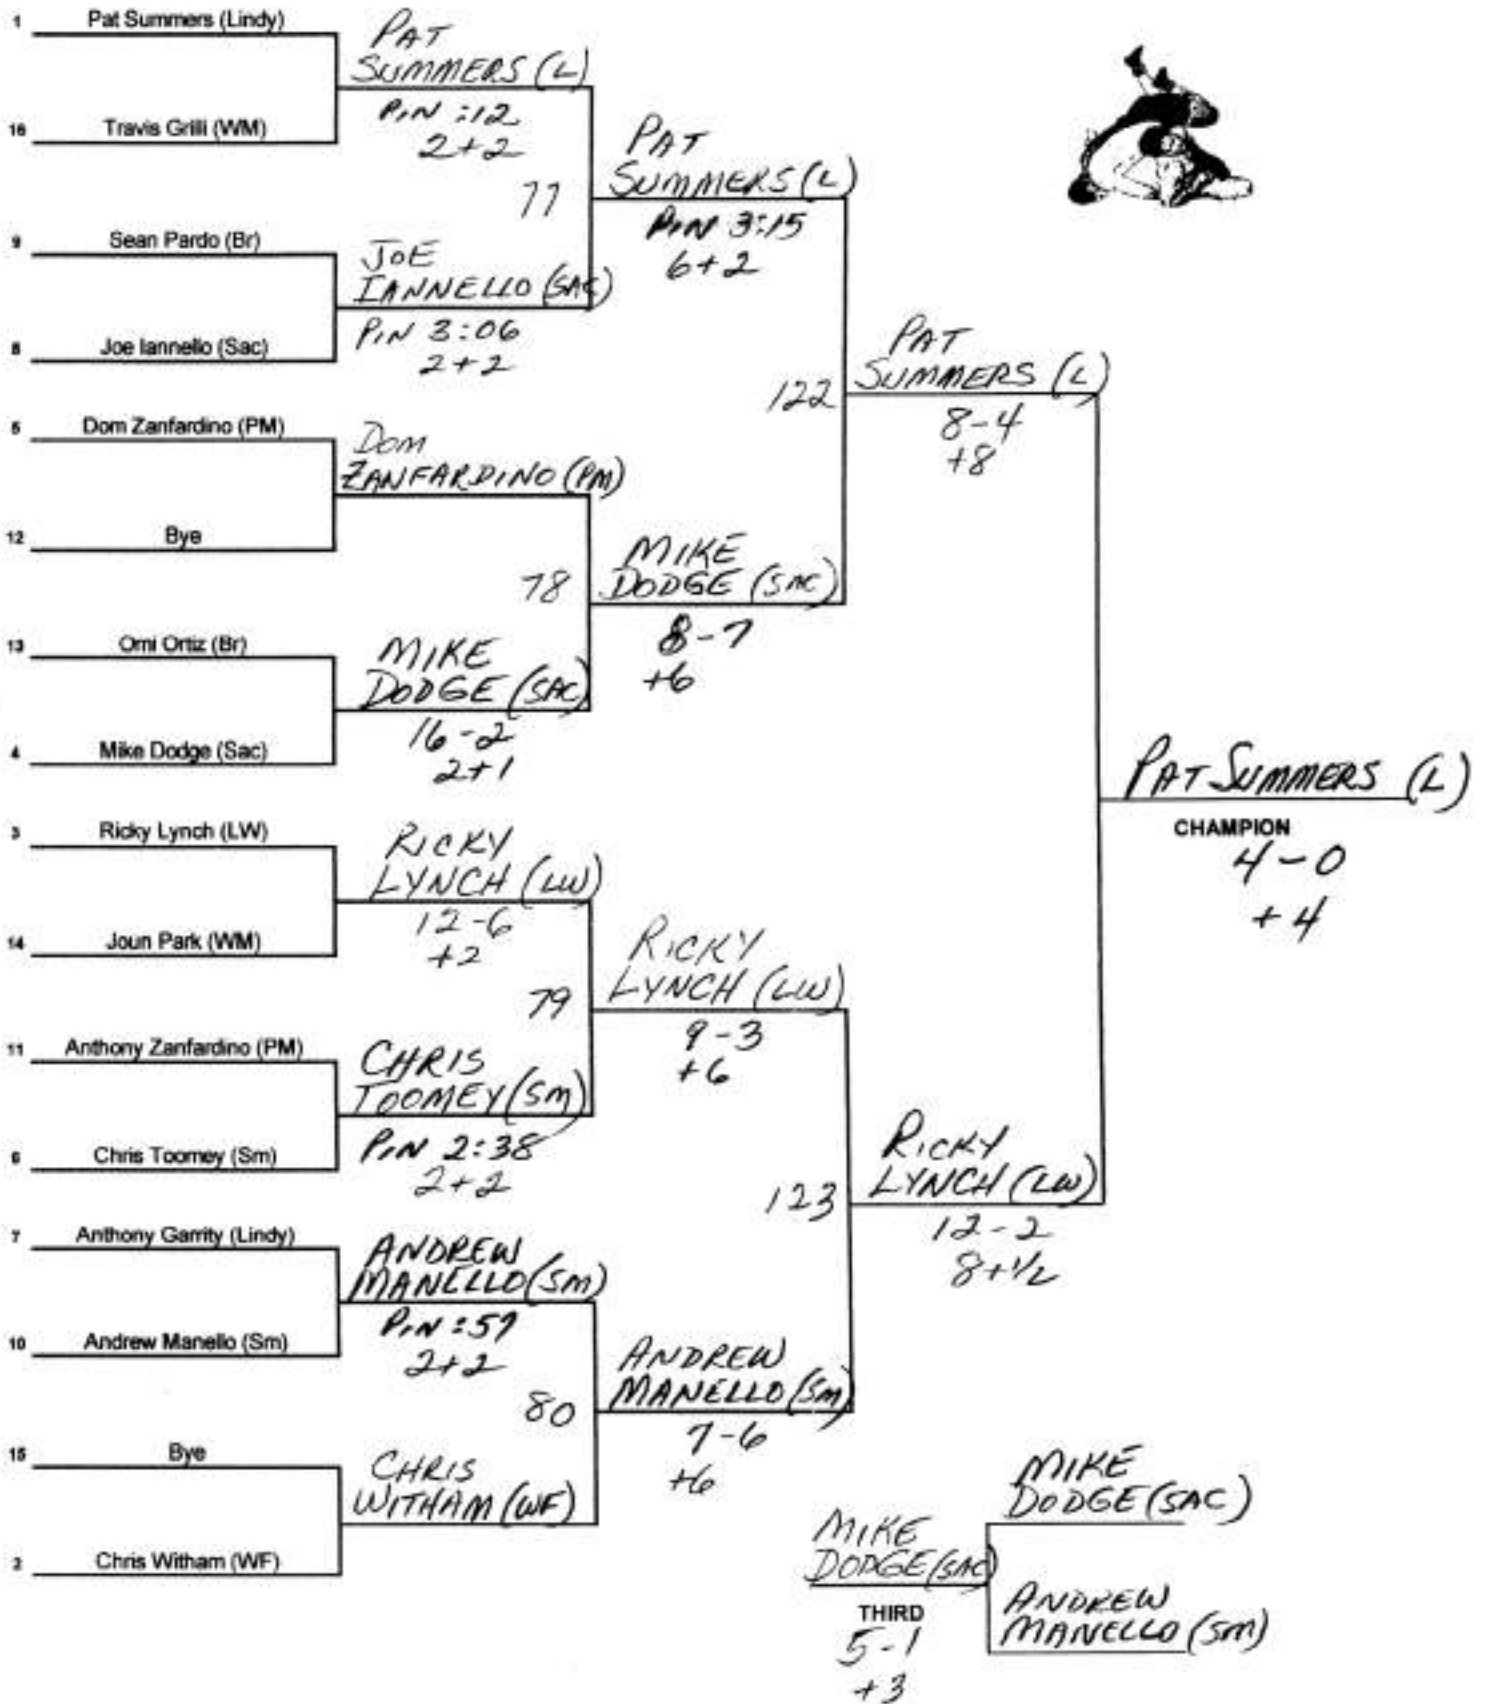

2001 SECTION XI  
LEAGUE 1 WRESTLING CHAMPIONSHIP

WEIGHT 96 lbs.

2001 SECTION XI  
LEAGUE 1 WRESTLING CHAMPIONSHIP

WEIGHT 103 lbs.

2001 SECTION XI  
LEAGUE 1 WRESTLING CHAMPIONSHIP

WEIGHT 112 lbs.

2001 SECTION XI  
LEAGUE I WRESTLING CHAMPIONSHIP

WEIGHT **119** lbs.

2001 SECTION XI  
LEAGUE I WRESTLING CHAMPIONSHIP

WEIGHT 125 lbs.

2001 SECTION XI  
LEAGUE I WRESTLING CHAMPIONSHIP

WEIGHT 130 lbs.

2001 SECTION XI  
LEAGUE 1 WRESTLING CHAMPIONSHIP

WEIGHT **135** lbs.

2001 SECTION XI  
LEAGUE 1 WRESTLING CHAMPIONSHIP

WEIGHT **140** lbs.

2001 SECTION XI  
LEAGUE 1 WRESTLING CHAMPIONSHIP

WEIGHT 145 lbs.

2001 SECTION XI  
LEAGUE I WRESTLING CHAMPIONSHIP

WEIGHT 152 lbs.

2001 SECTION XI  
LEAGUE I WRESTLING CHAMPIONSHIP