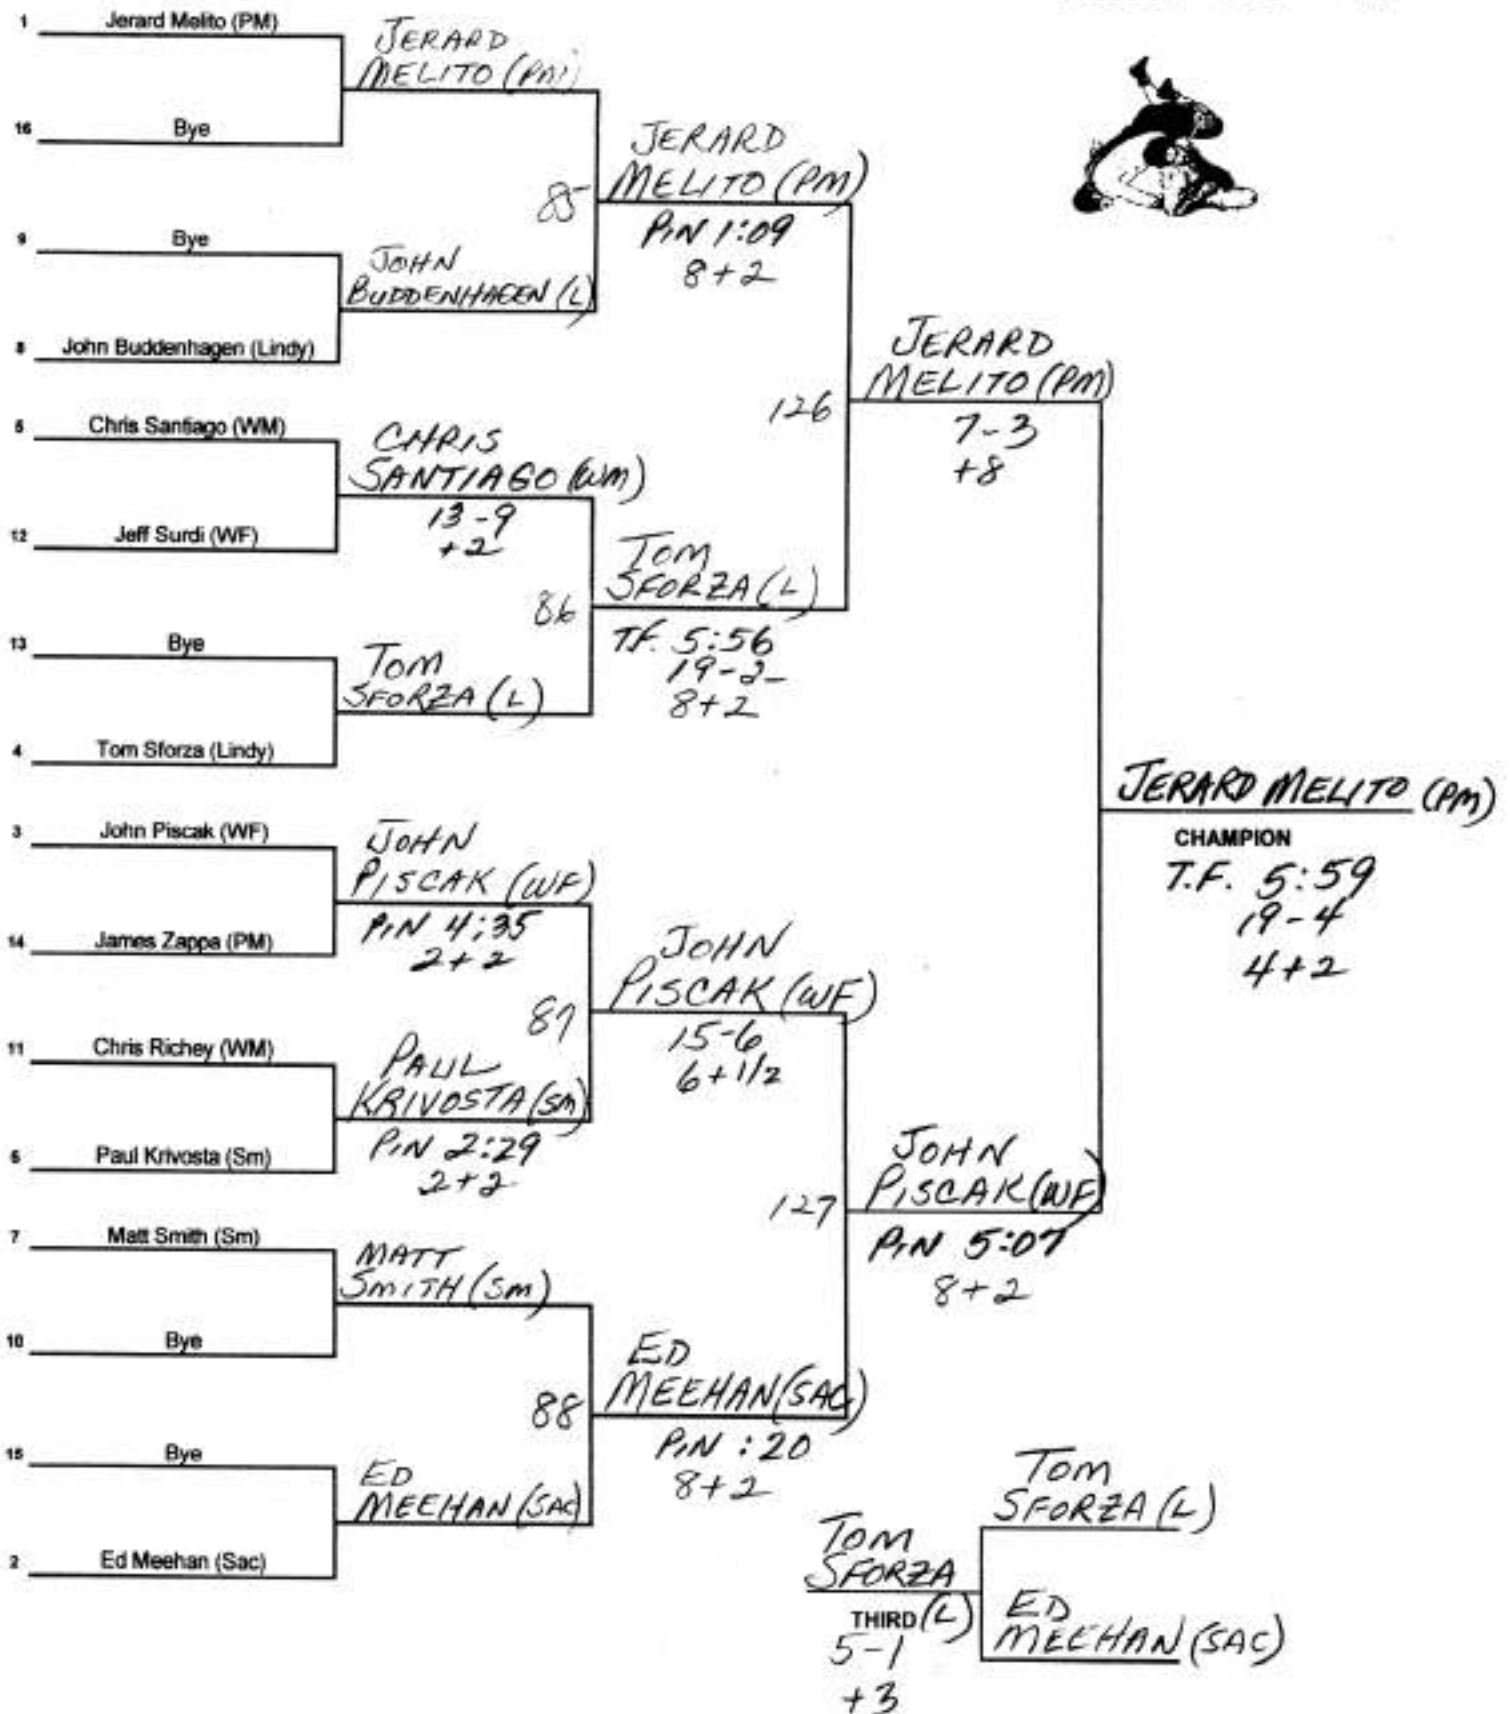

WEIGHT **119** lbs.

2001 SECTION XI  
LEAGUE I WRESTLING CHAMPIONSHIP

WEIGHT 125 lbs.

2001 SECTION XI  
LEAGUE I WRESTLING CHAMPIONSHIP

WEIGHT 130 lbs.

2001 SECTION XI  
LEAGUE 1 WRESTLING CHAMPIONSHIP

WEIGHT **135** lbs.

2001 SECTION XI  
LEAGUE 1 WRESTLING CHAMPIONSHIP

WEIGHT **140** lbs.

2001 SECTION XI  
LEAGUE 1 WRESTLING CHAMPIONSHIP

WEIGHT 145 lbs.

2001 SECTION XI  
LEAGUE I WRESTLING CHAMPIONSHIP

WEIGHT 152 lbs.

2001 SECTION XI  
LEAGUE I WRESTLING CHAMPIONSHIP