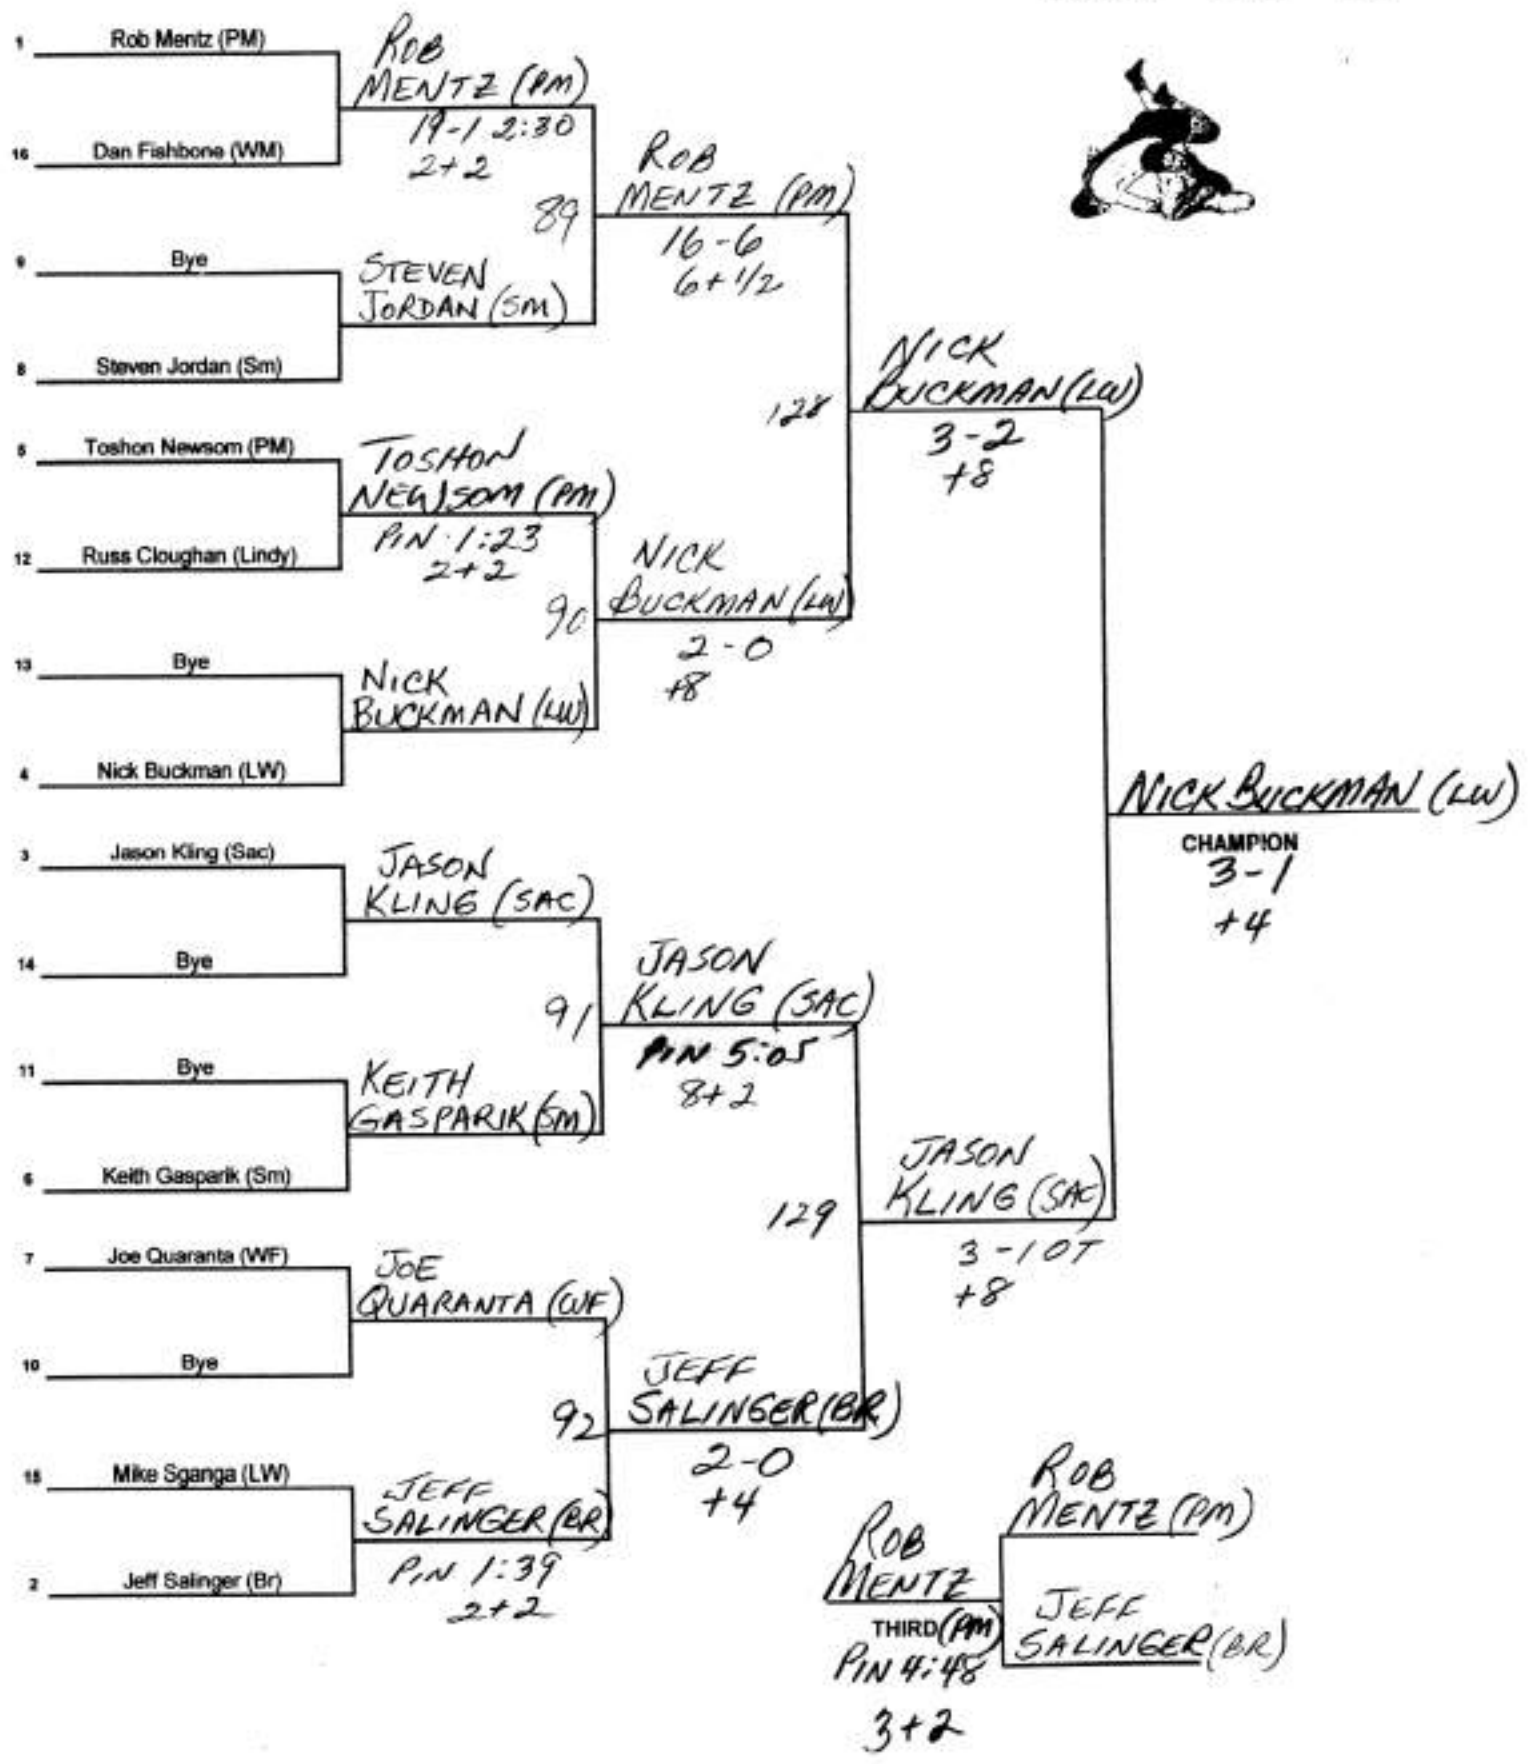

2001 SECTION XI  
LEAGUE 1 WRESTLING CHAMPIONSHIP

WEIGHT **140** lbs.

2001 SECTION XI  
LEAGUE 1 WRESTLING CHAMPIONSHIP

WEIGHT 145 lbs.

2001 SECTION XI  
LEAGUE I WRESTLING CHAMPIONSHIP

WEIGHT 152 lbs.

2001 SECTION XI  
LEAGUE I WRESTLING CHAMPIONSHIP