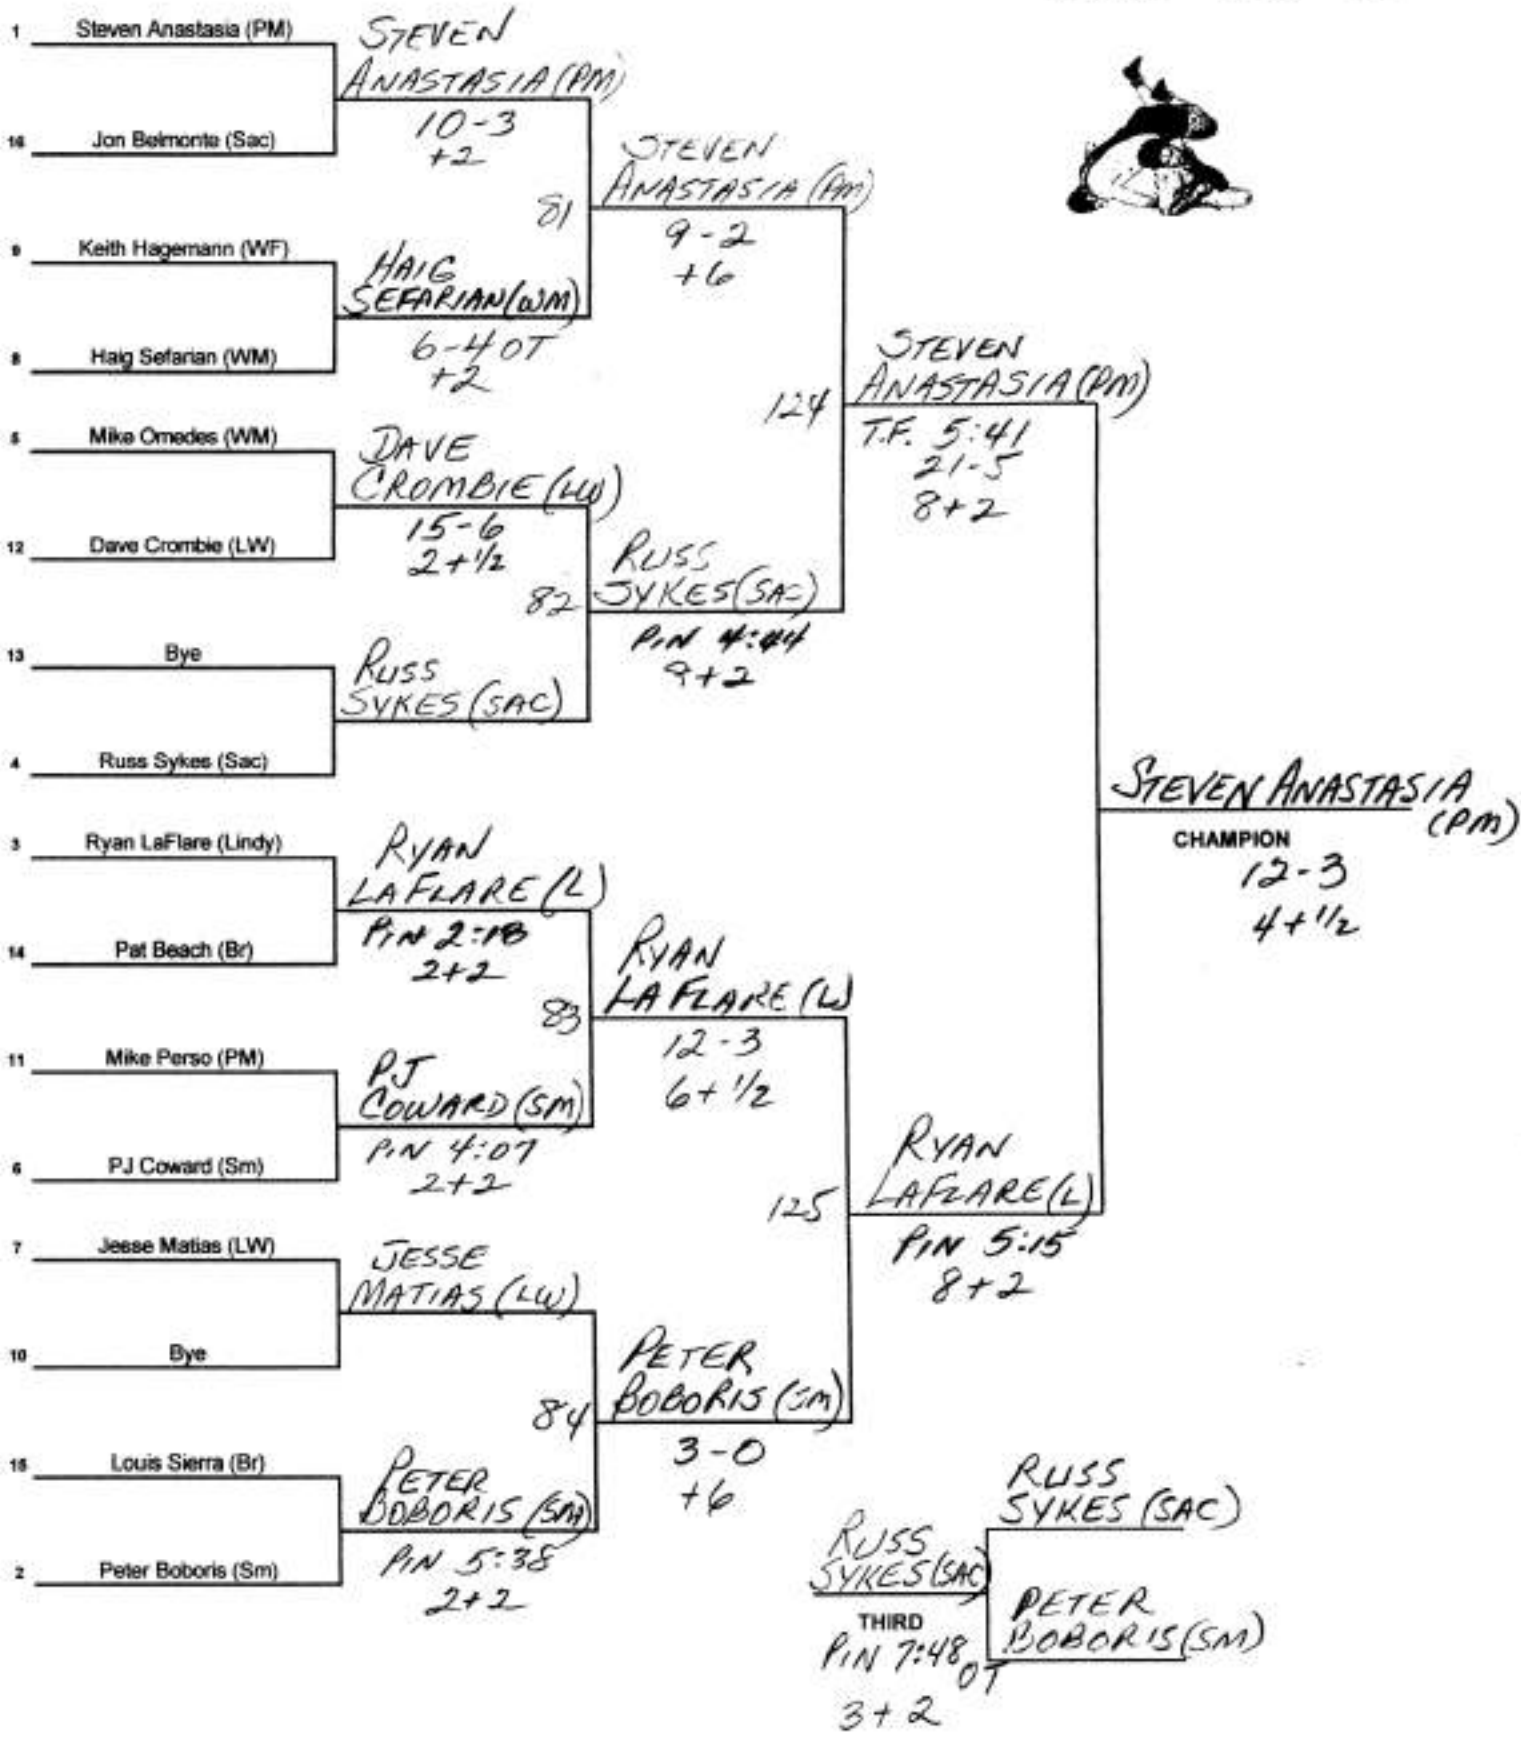

2001 SECTION XI  
LEAGUE 1 WRESTLING CHAMPIONSHIP

WEIGHT 96 lbs.

2001 SECTION XI  
LEAGUE 1 WRESTLING CHAMPIONSHIP

WEIGHT 103 lbs.

2001 SECTION XI  
LEAGUE 1 WRESTLING CHAMPIONSHIP

WEIGHT 112 lbs.

2001 SECTION XI  
LEAGUE I WRESTLING CHAMPIONSHIP

WEIGHT **119** lbs.

2001 SECTION XI  
LEAGUE I WRESTLING CHAMPIONSHIP

WEIGHT 125 lbs.

2001 SECTION XI  
LEAGUE I WRESTLING CHAMPIONSHIP

WEIGHT 130 lbs.

2001 SECTION XI  
LEAGUE 1 WRESTLING CHAMPIONSHIP

WEIGHT **135** lbs.

2001 SECTION XI  
LEAGUE 1 WRESTLING CHAMPIONSHIP

WEIGHT **140** lbs.

2001 SECTION XI  
LEAGUE 1 WRESTLING CHAMPIONSHIP

WEIGHT 145 lbs.

2001 SECTION XI  
LEAGUE I WRESTLING CHAMPIONSHIP

WEIGHT 152 lbs.

2001 SECTION XI  
LEAGUE I WRESTLING CHAMPIONSHIP