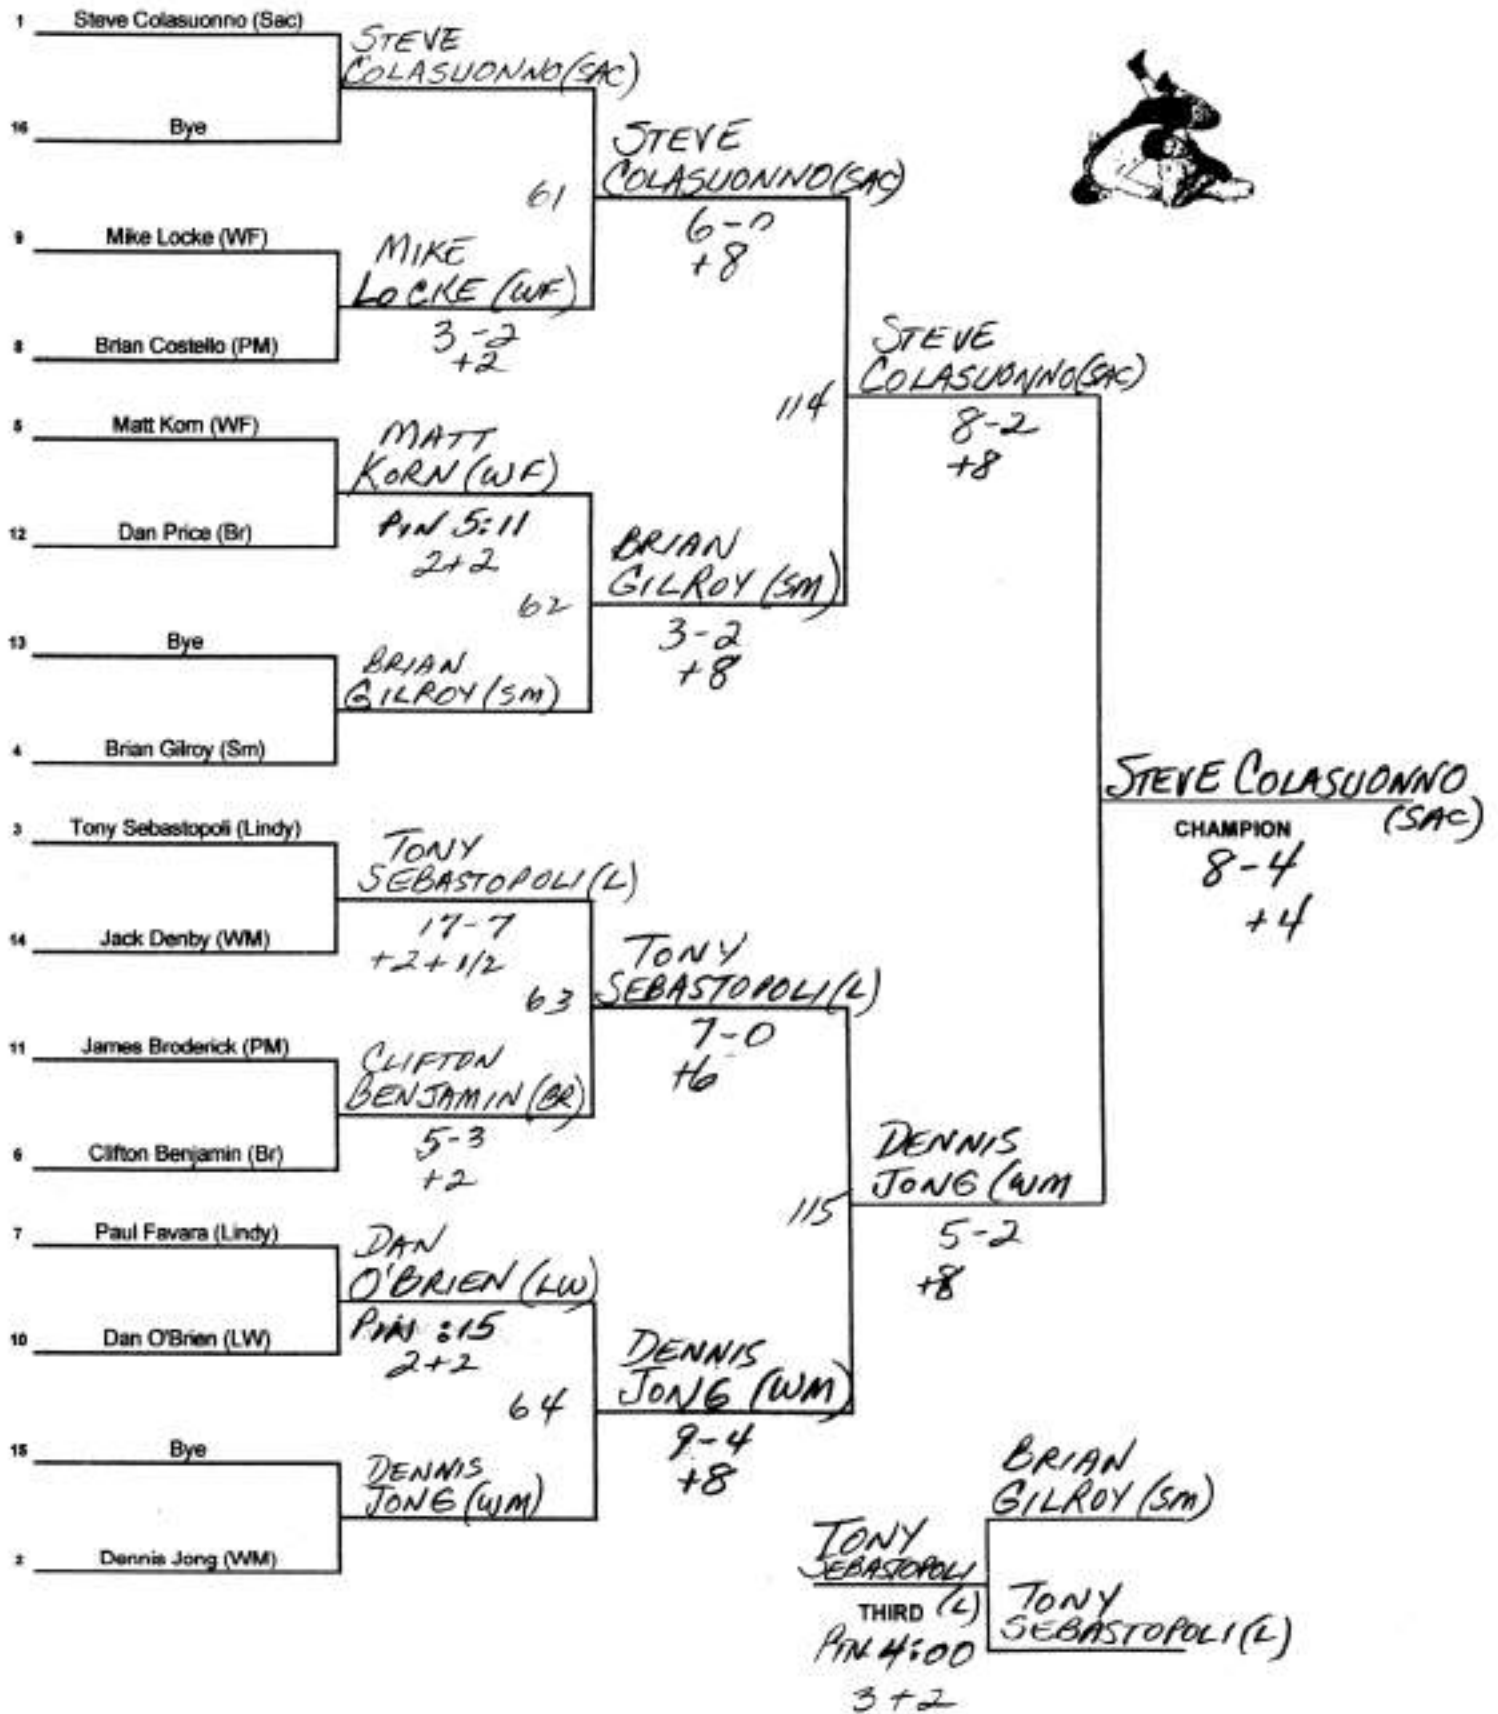

2001 SECTION XI  
LEAGUE 1 WRESTLING CHAMPIONSHIP

WEIGHT 96 lbs.

2001 SECTION XI  
LEAGUE 1 WRESTLING CHAMPIONSHIP

WEIGHT 103 lbs.

2001 SECTION XI  
LEAGUE 1 WRESTLING CHAMPIONSHIP

WEIGHT 112 lbs.

2001 SECTION XI  
LEAGUE I WRESTLING CHAMPIONSHIP

WEIGHT **119** lbs.

2001 SECTION XI  
LEAGUE I WRESTLING CHAMPIONSHIP

WEIGHT 125 lbs.

2001 SECTION XI  
LEAGUE I WRESTLING CHAMPIONSHIP

WEIGHT 130 lbs.

2001 SECTION XI  
LEAGUE 1 WRESTLING CHAMPIONSHIP

WEIGHT **135** lbs.

2001 SECTION XI  
LEAGUE 1 WRESTLING CHAMPIONSHIP

WEIGHT **140** lbs.

2001 SECTION XI  
LEAGUE 1 WRESTLING CHAMPIONSHIP

WEIGHT 145 lbs.

2001 SECTION XI  
LEAGUE I WRESTLING CHAMPIONSHIP

WEIGHT 152 lbs.

2001 SECTION XI  
LEAGUE I WRESTLING CHAMPIONSHIP