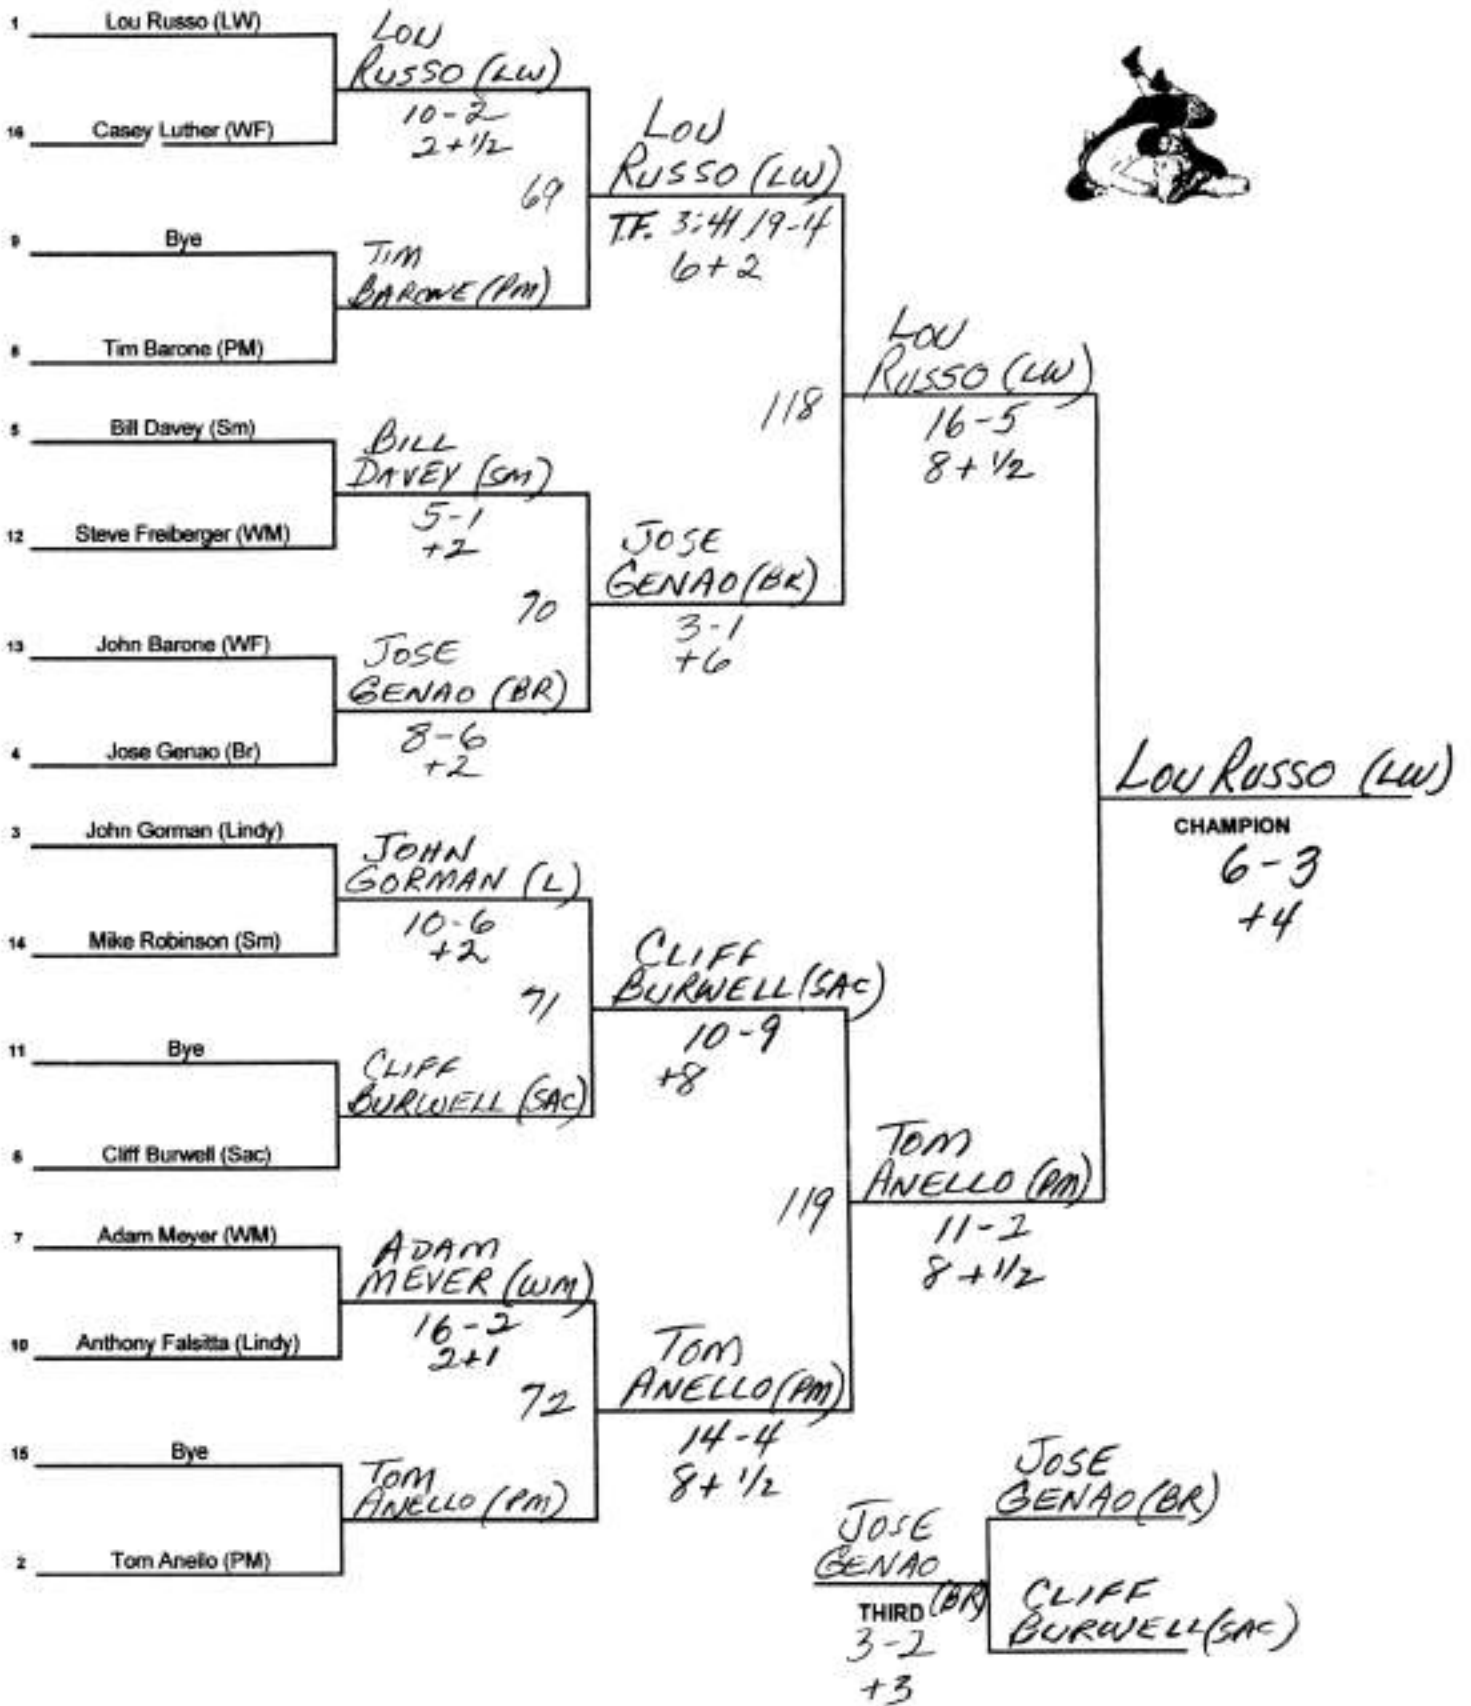

2001 SECTION XI  
LEAGUE 1 WRESTLING CHAMPIONSHIP

WEIGHT 96 lbs.

2001 SECTION XI  
LEAGUE 1 WRESTLING CHAMPIONSHIP

WEIGHT 103 lbs.

2001 SECTION XI  
LEAGUE 1 WRESTLING CHAMPIONSHIP

WEIGHT 112 lbs.

2001 SECTION XI  
LEAGUE I WRESTLING CHAMPIONSHIP

WEIGHT **119** lbs.

2001 SECTION XI  
LEAGUE I WRESTLING CHAMPIONSHIP

WEIGHT 125 lbs.

2001 SECTION XI  
LEAGUE I WRESTLING CHAMPIONSHIP

WEIGHT 130 lbs.

2001 SECTION XI  
LEAGUE 1 WRESTLING CHAMPIONSHIP

WEIGHT **135** lbs.

2001 SECTION XI  
LEAGUE 1 WRESTLING CHAMPIONSHIP

WEIGHT **140** lbs.

2001 SECTION XI  
LEAGUE 1 WRESTLING CHAMPIONSHIP

WEIGHT 145 lbs.

2001 SECTION XI  
LEAGUE I WRESTLING CHAMPIONSHIP

WEIGHT 152 lbs.

2001 SECTION XI  
LEAGUE I WRESTLING CHAMPIONSHIP