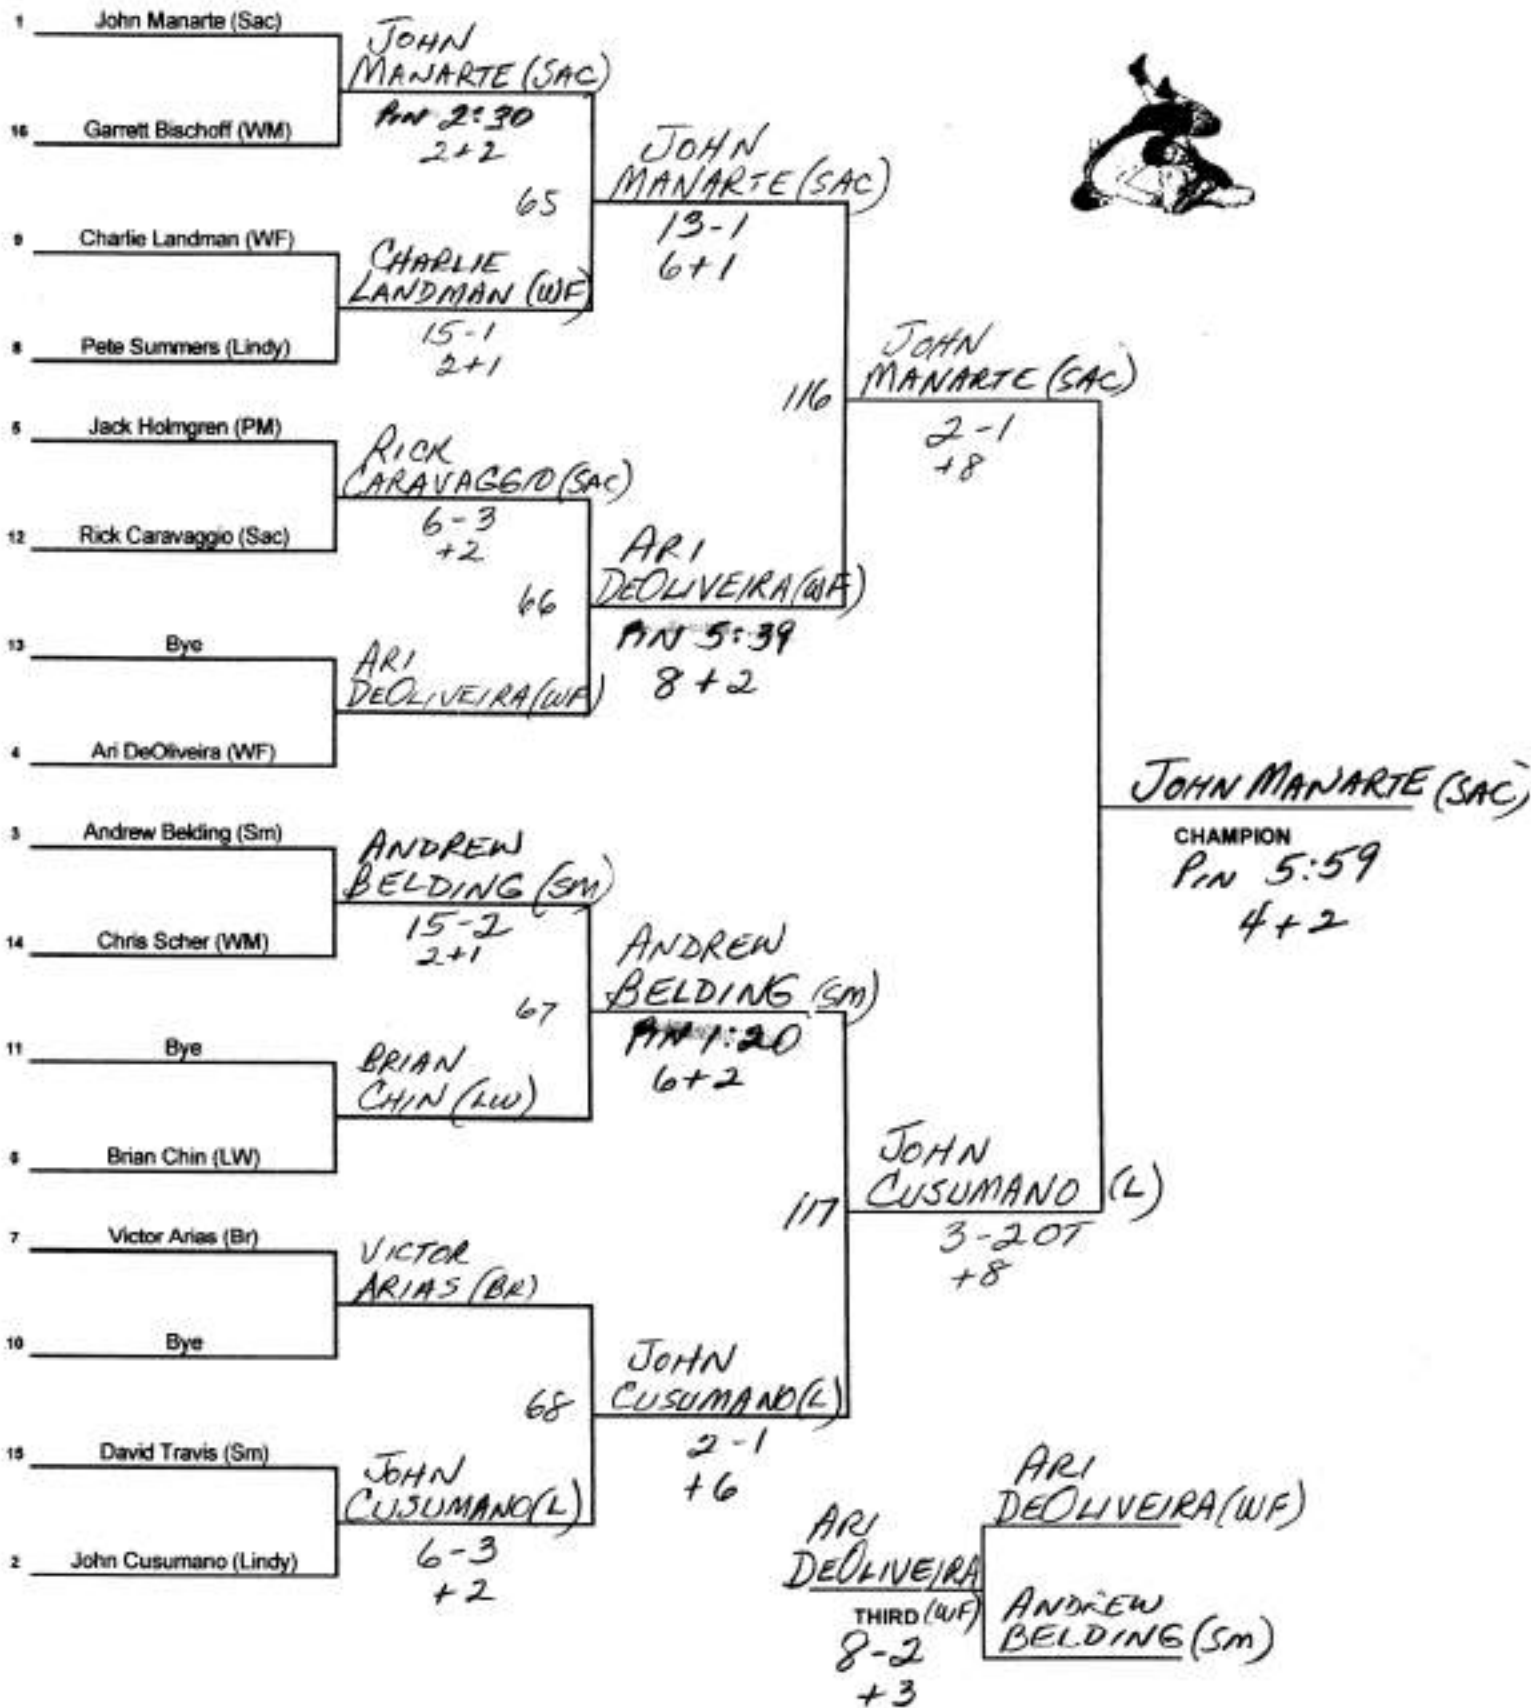

2001 SECTION XI  
LEAGUE 1 WRESTLING CHAMPIONSHIP

WEIGHT 96 lbs.

2001 SECTION XI  
LEAGUE 1 WRESTLING CHAMPIONSHIP

WEIGHT 103 lbs.

2001 SECTION XI  
LEAGUE 1 WRESTLING CHAMPIONSHIP

WEIGHT 112 lbs.

2001 SECTION XI  
LEAGUE I WRESTLING CHAMPIONSHIP

WEIGHT **119** lbs.

2001 SECTION XI  
LEAGUE I WRESTLING CHAMPIONSHIP

WEIGHT 125 lbs.

2001 SECTION XI  
LEAGUE I WRESTLING CHAMPIONSHIP

WEIGHT 130 lbs.

2001 SECTION XI  
LEAGUE 1 WRESTLING CHAMPIONSHIP

WEIGHT **135** lbs.

2001 SECTION XI  
LEAGUE 1 WRESTLING CHAMPIONSHIP

WEIGHT **140** lbs.

2001 SECTION XI  
LEAGUE 1 WRESTLING CHAMPIONSHIP

WEIGHT 145 lbs.

2001 SECTION XI  
LEAGUE I WRESTLING CHAMPIONSHIP

WEIGHT 152 lbs.

2001 SECTION XI  
LEAGUE I WRESTLING CHAMPIONSHIP