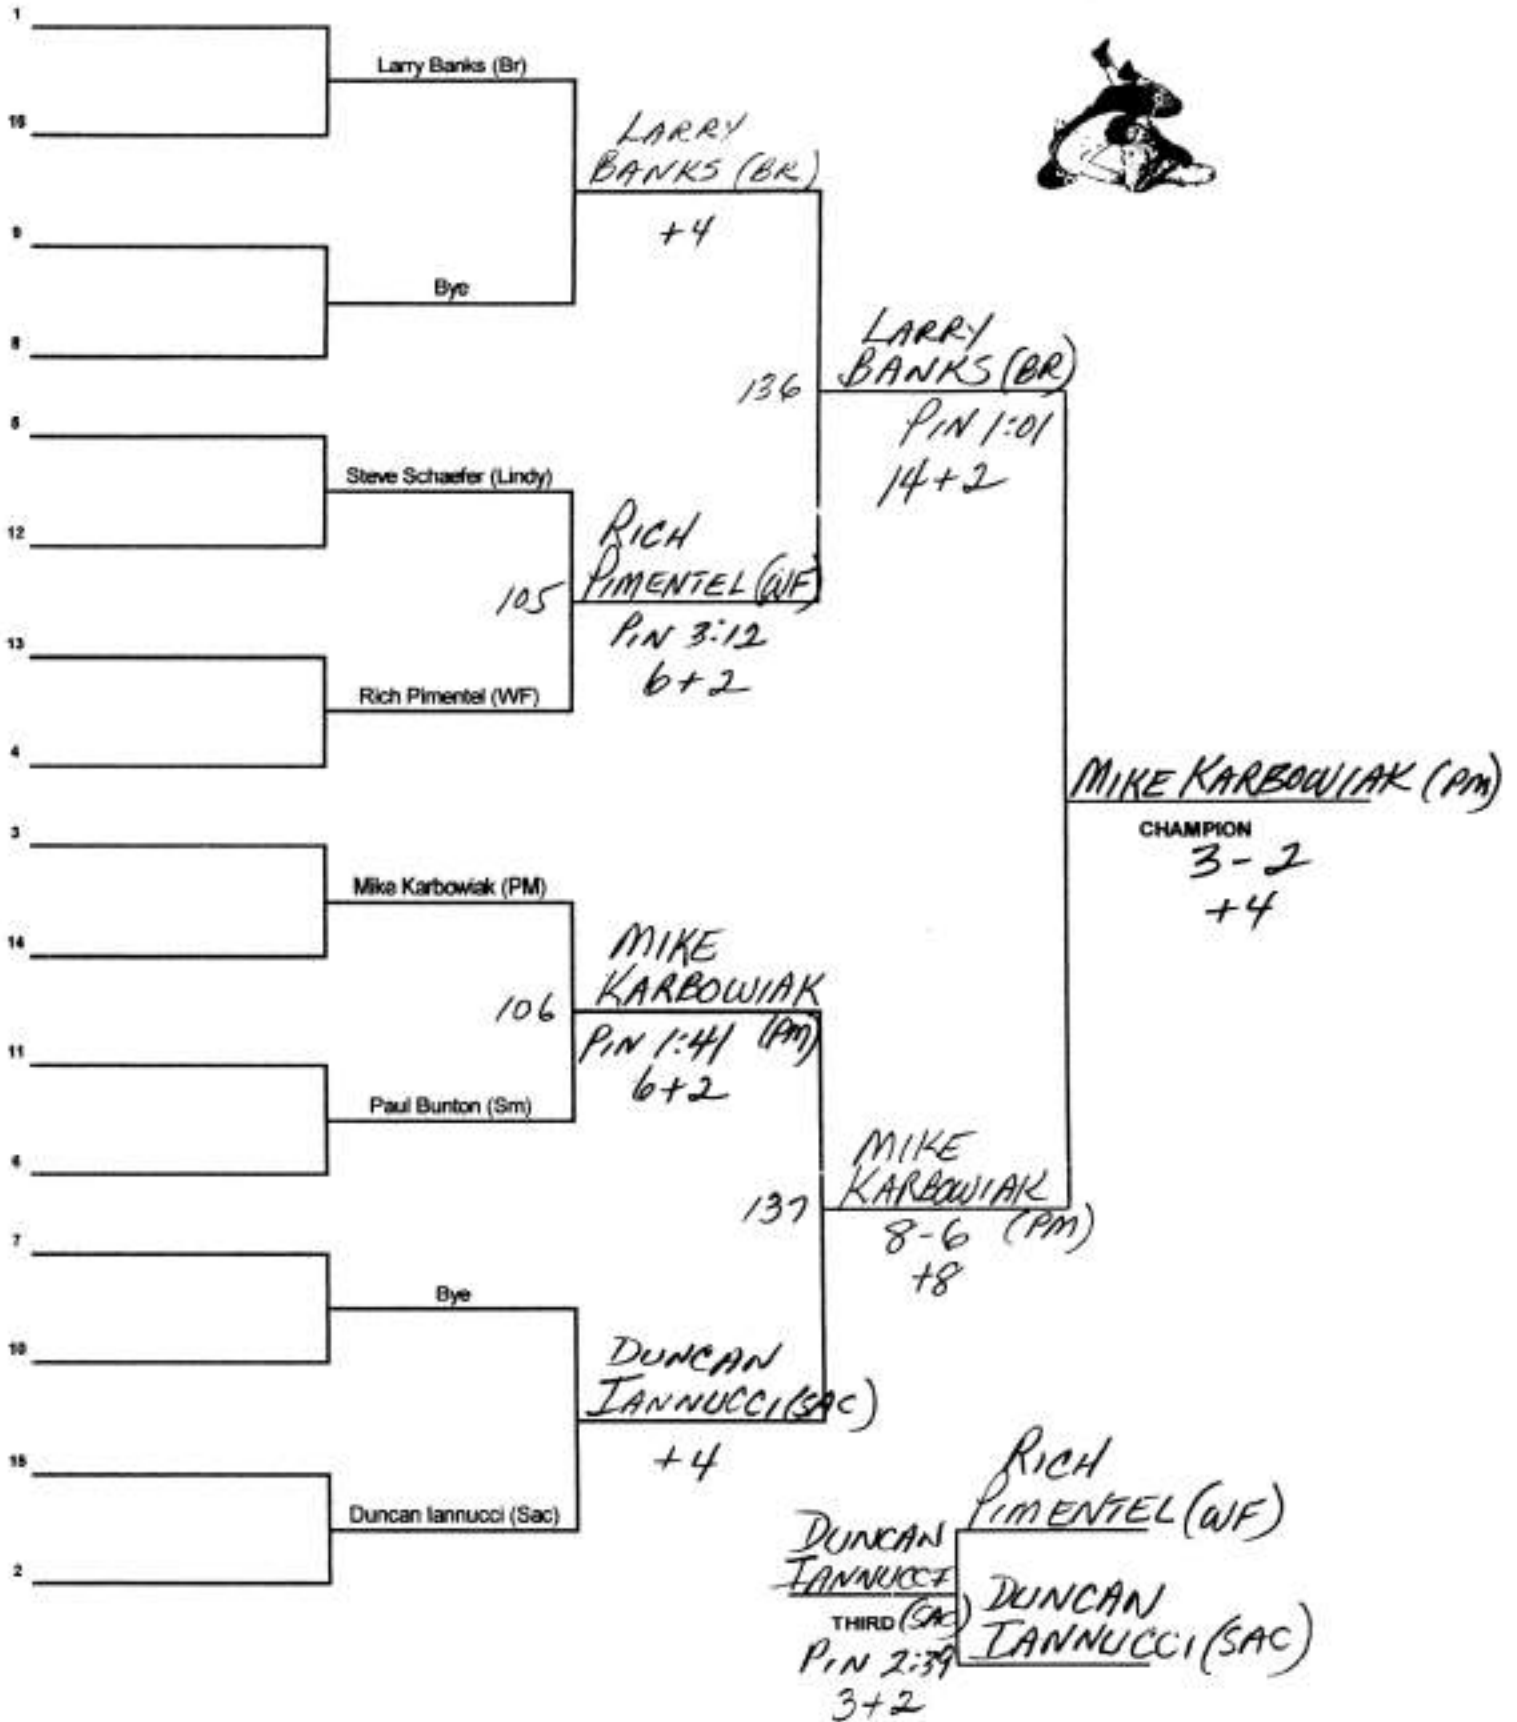

WEIGHT 160 lbs.

2001 SECTION XI  
LEAGUE 1 WRESTLING CHAMPIONSHIP

WEIGHT **171** lbs.

2001 SECTION XI  
LEAGUE 1 WRESTLING CHAMPIONSHIP

WEIGHT **189** lbs.

2001 SECTION XI  
LEAGUE 1 WRESTLING CHAMPIONSHIP  
WEIGHT 215 lbs.