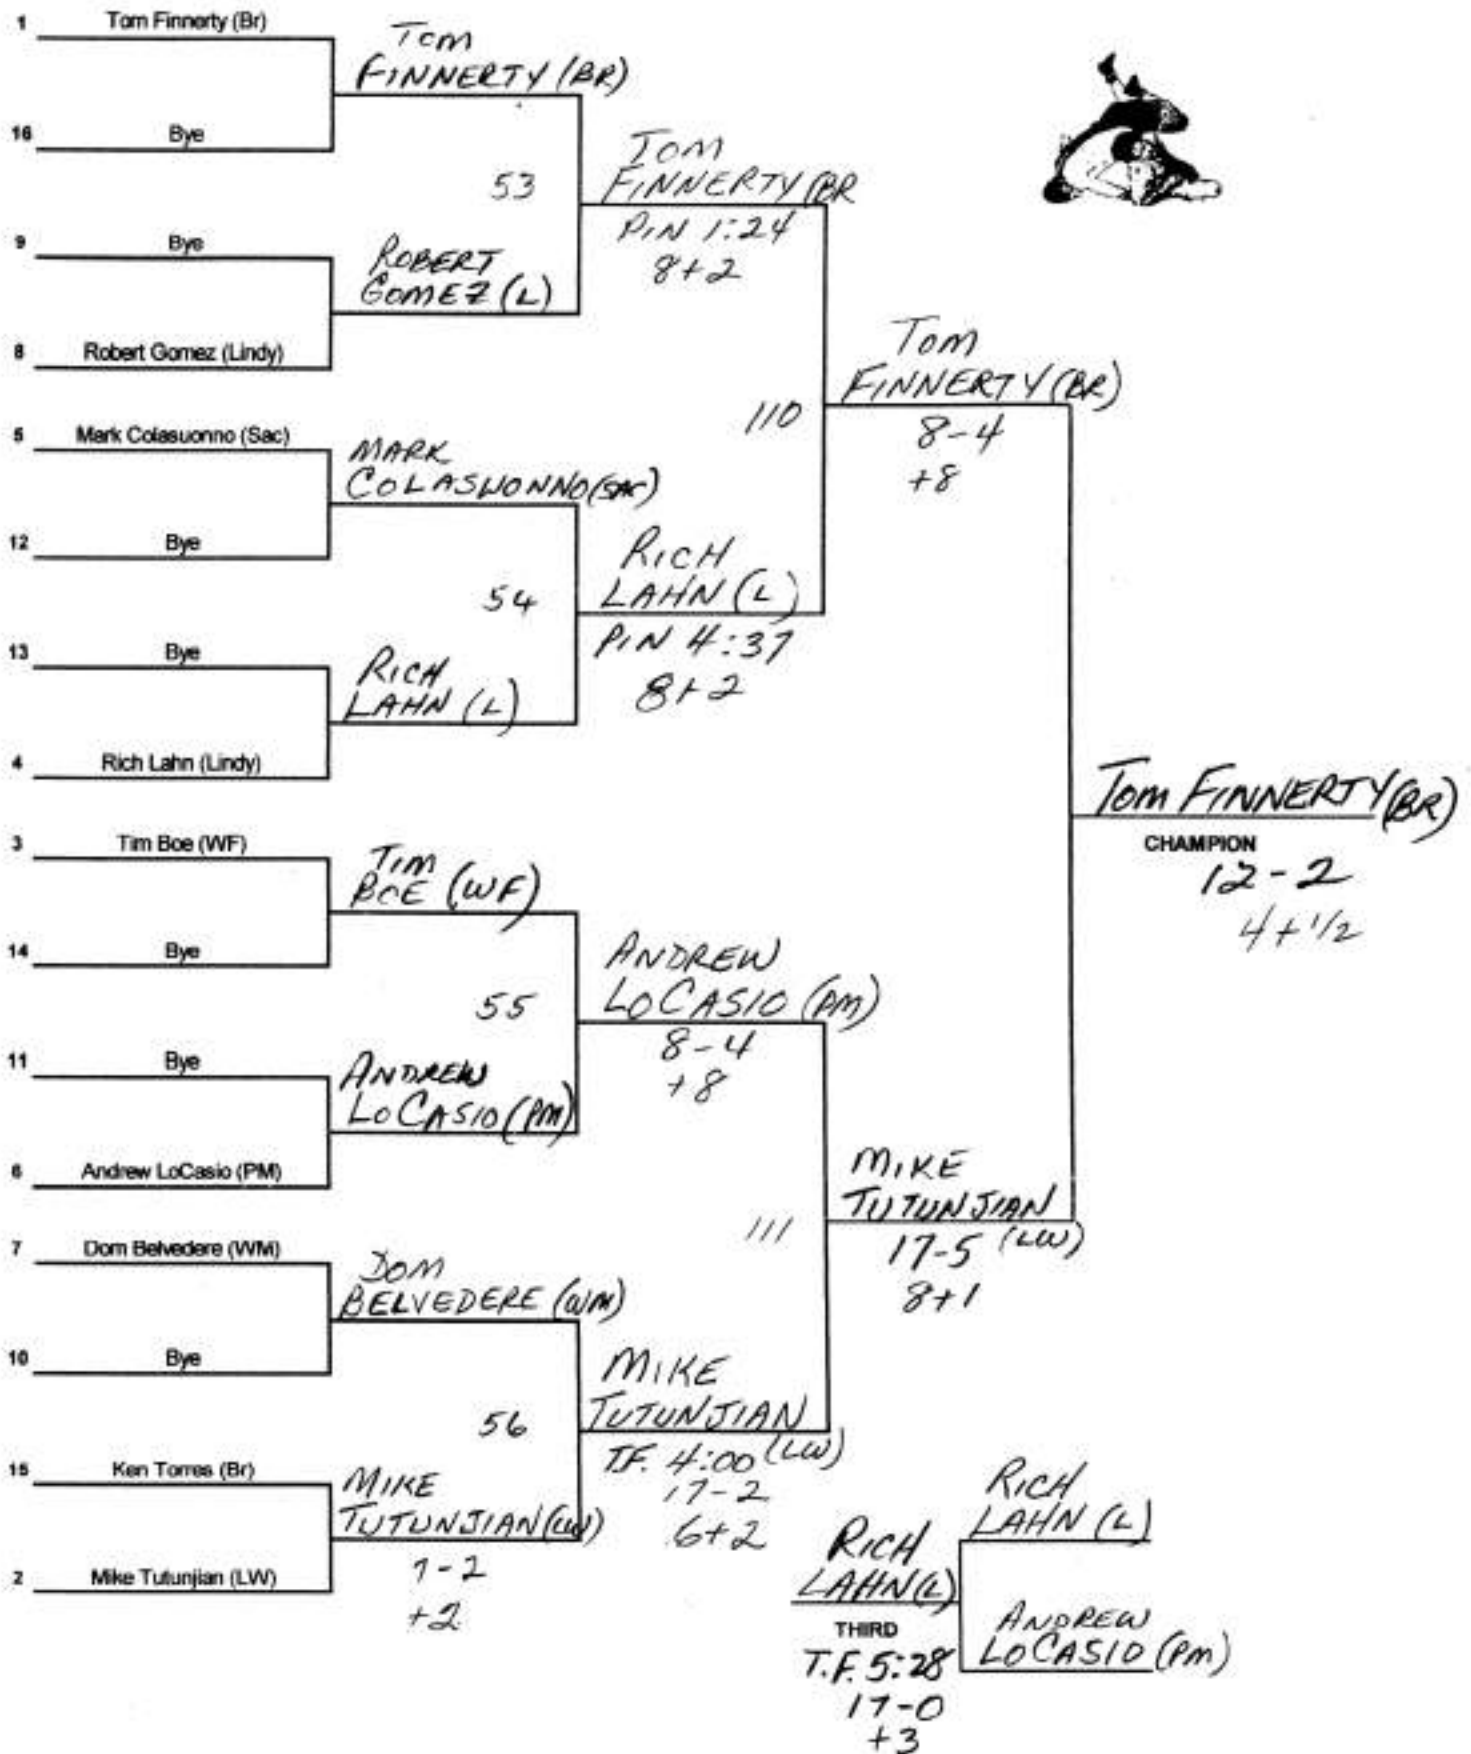

2001 SECTION XI  
LEAGUE 1 WRESTLING CHAMPIONSHIP

WEIGHT 96 lbs.

2001 SECTION XI  
LEAGUE 1 WRESTLING CHAMPIONSHIP

WEIGHT 103 lbs.

2001 SECTION XI  
LEAGUE 1 WRESTLING CHAMPIONSHIP

WEIGHT 112 lbs.

2001 SECTION XI  
LEAGUE I WRESTLING CHAMPIONSHIP

WEIGHT **119** lbs.

2001 SECTION XI  
LEAGUE I WRESTLING CHAMPIONSHIP

WEIGHT 125 lbs.

2001 SECTION XI  
LEAGUE I WRESTLING CHAMPIONSHIP

WEIGHT 130 lbs.

2001 SECTION XI  
LEAGUE 1 WRESTLING CHAMPIONSHIP

WEIGHT **135** lbs.

2001 SECTION XI  
LEAGUE 1 WRESTLING CHAMPIONSHIP

WEIGHT **140** lbs.

2001 SECTION XI  
LEAGUE 1 WRESTLING CHAMPIONSHIP

WEIGHT 145 lbs.

2001 SECTION XI  
LEAGUE I WRESTLING CHAMPIONSHIP

WEIGHT 152 lbs.

2001 SECTION XI  
LEAGUE I WRESTLING CHAMPIONSHIP