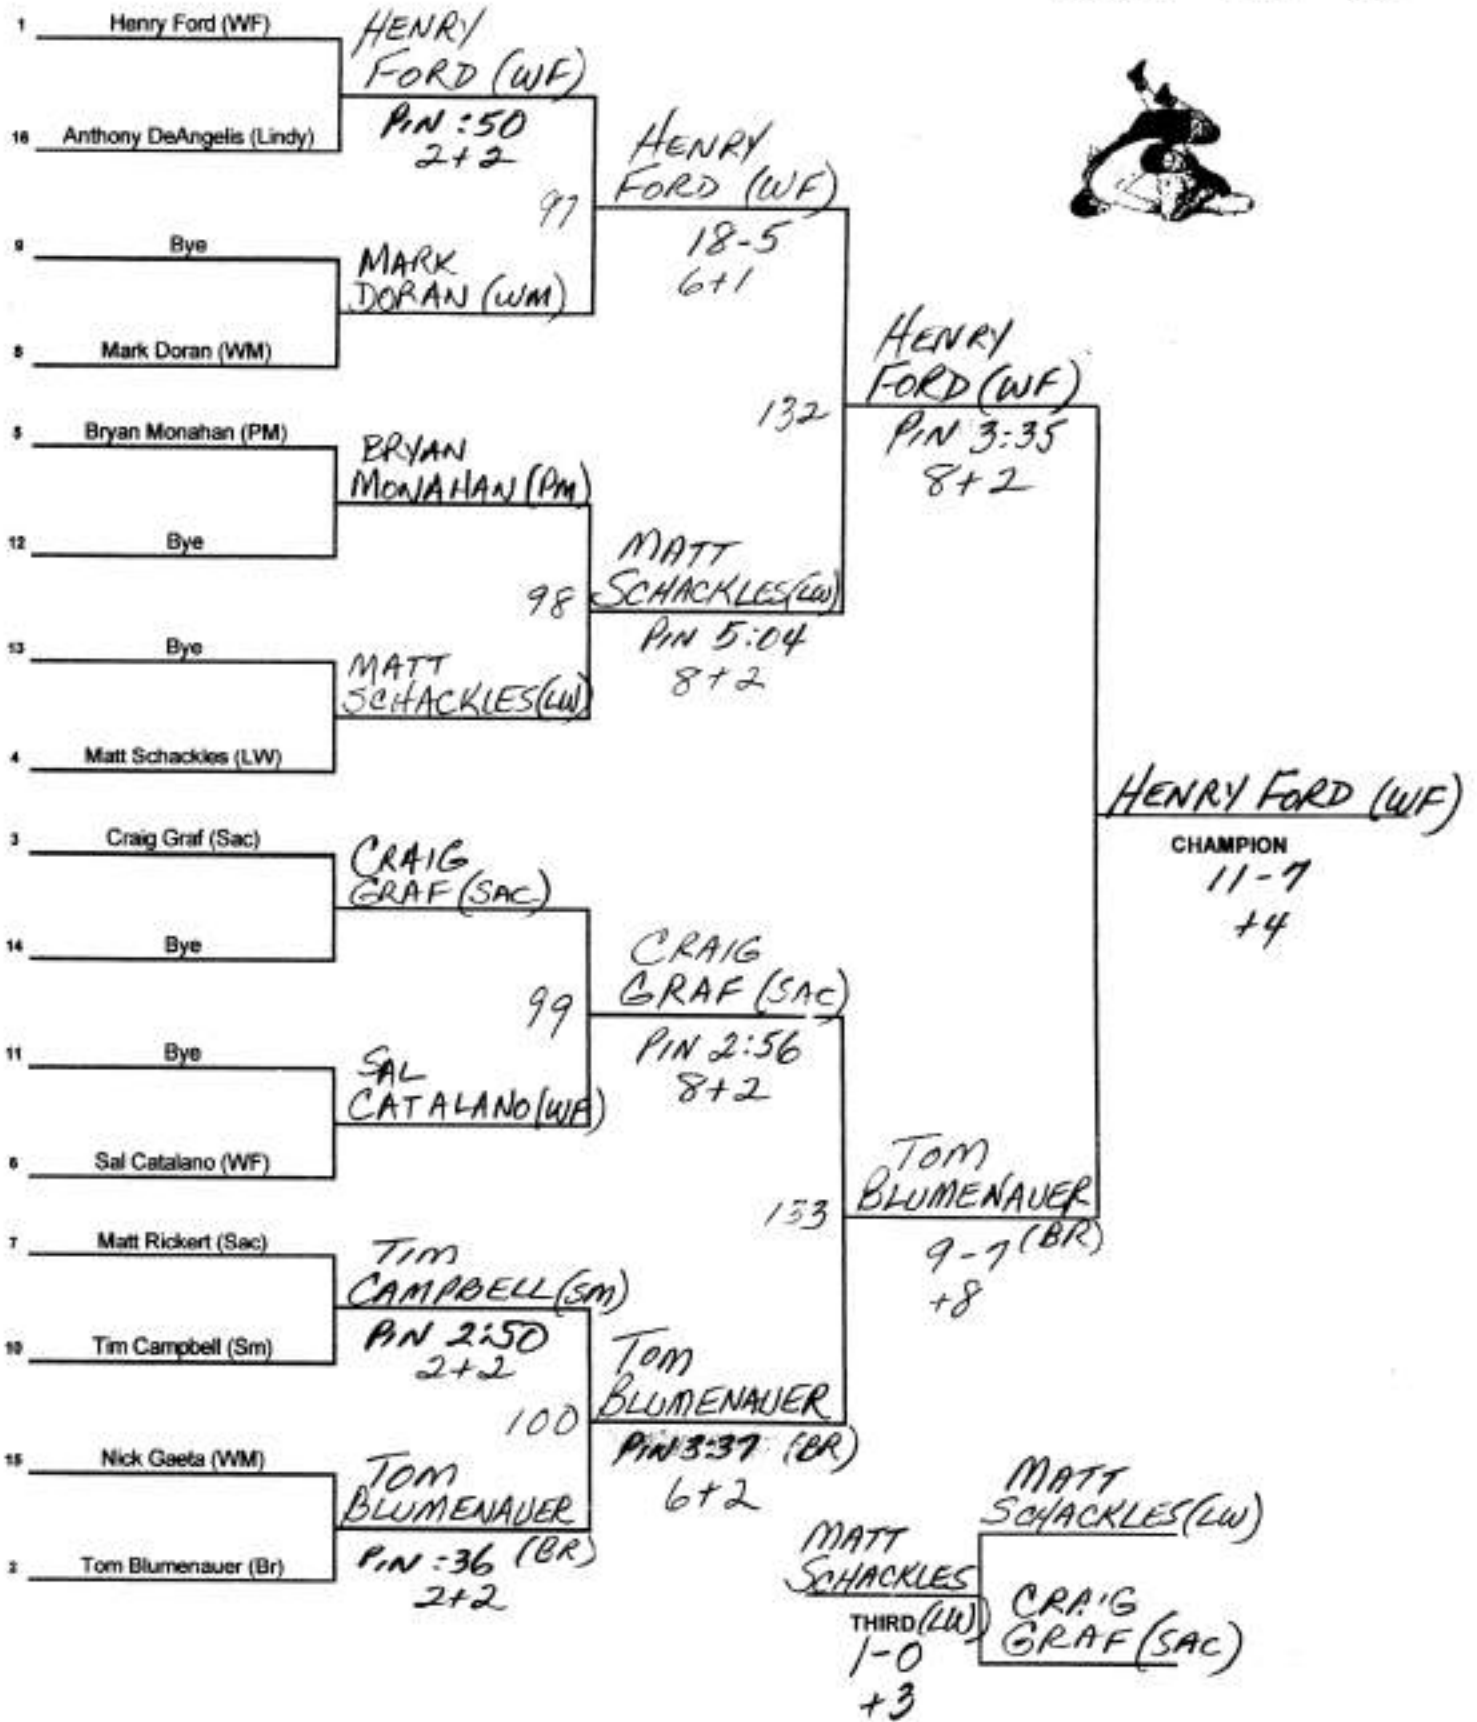

2001 SECTION XI
LEAGUE 1 WRESTLING CHAMPIONSHIP

WEIGHT **171** lbs.