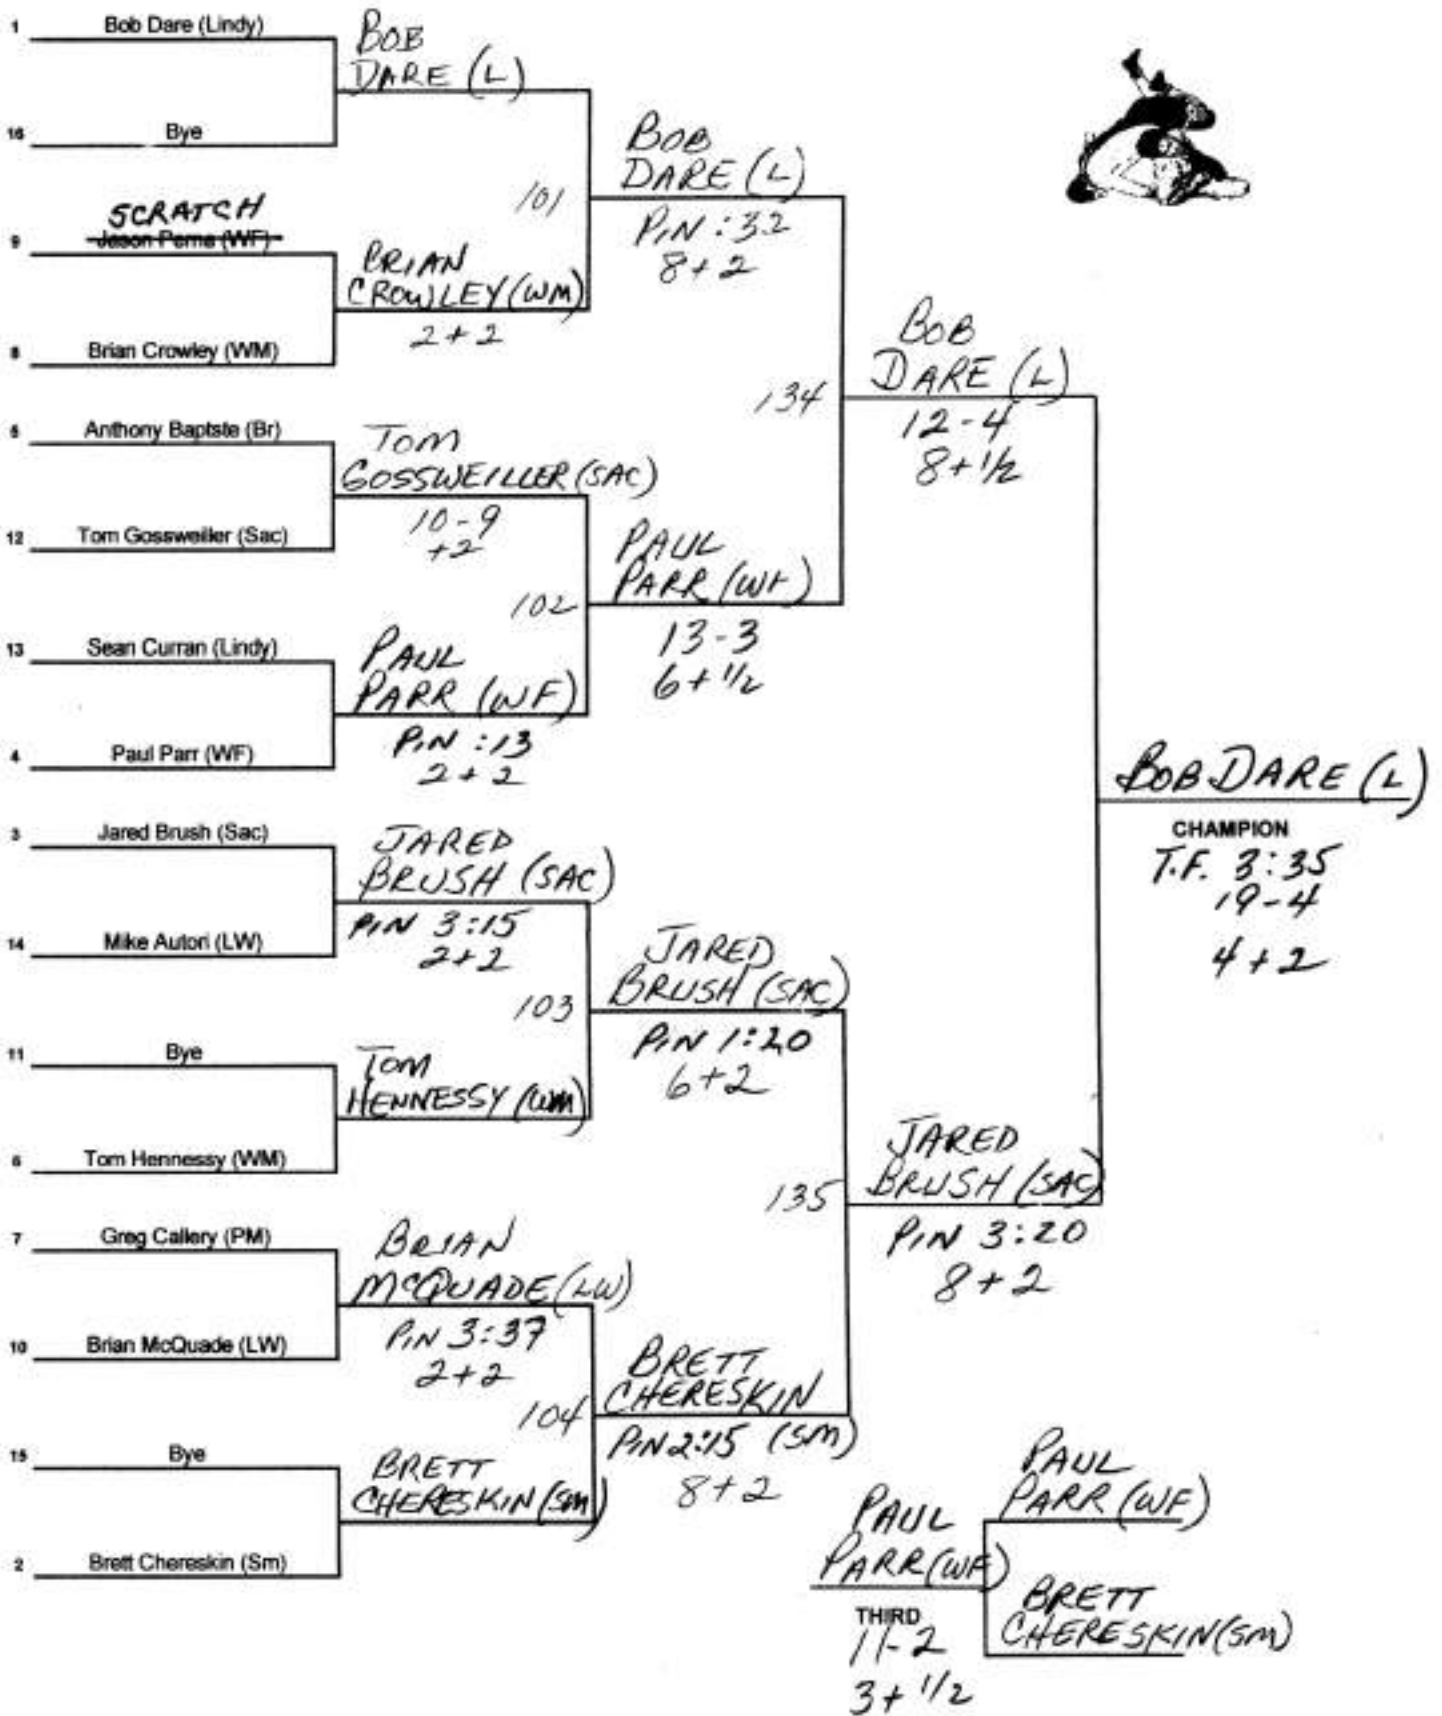

WEIGHT 160 lbs.

2001 SECTION XI  
LEAGUE 1 WRESTLING CHAMPIONSHIP

WEIGHT **171** lbs.

2001 SECTION XI  
LEAGUE 1 WRESTLING CHAMPIONSHIP

WEIGHT **189** lbs.

2001 SECTION XI  
LEAGUE 1 WRESTLING CHAMPIONSHIP  
WEIGHT 215 lbs.