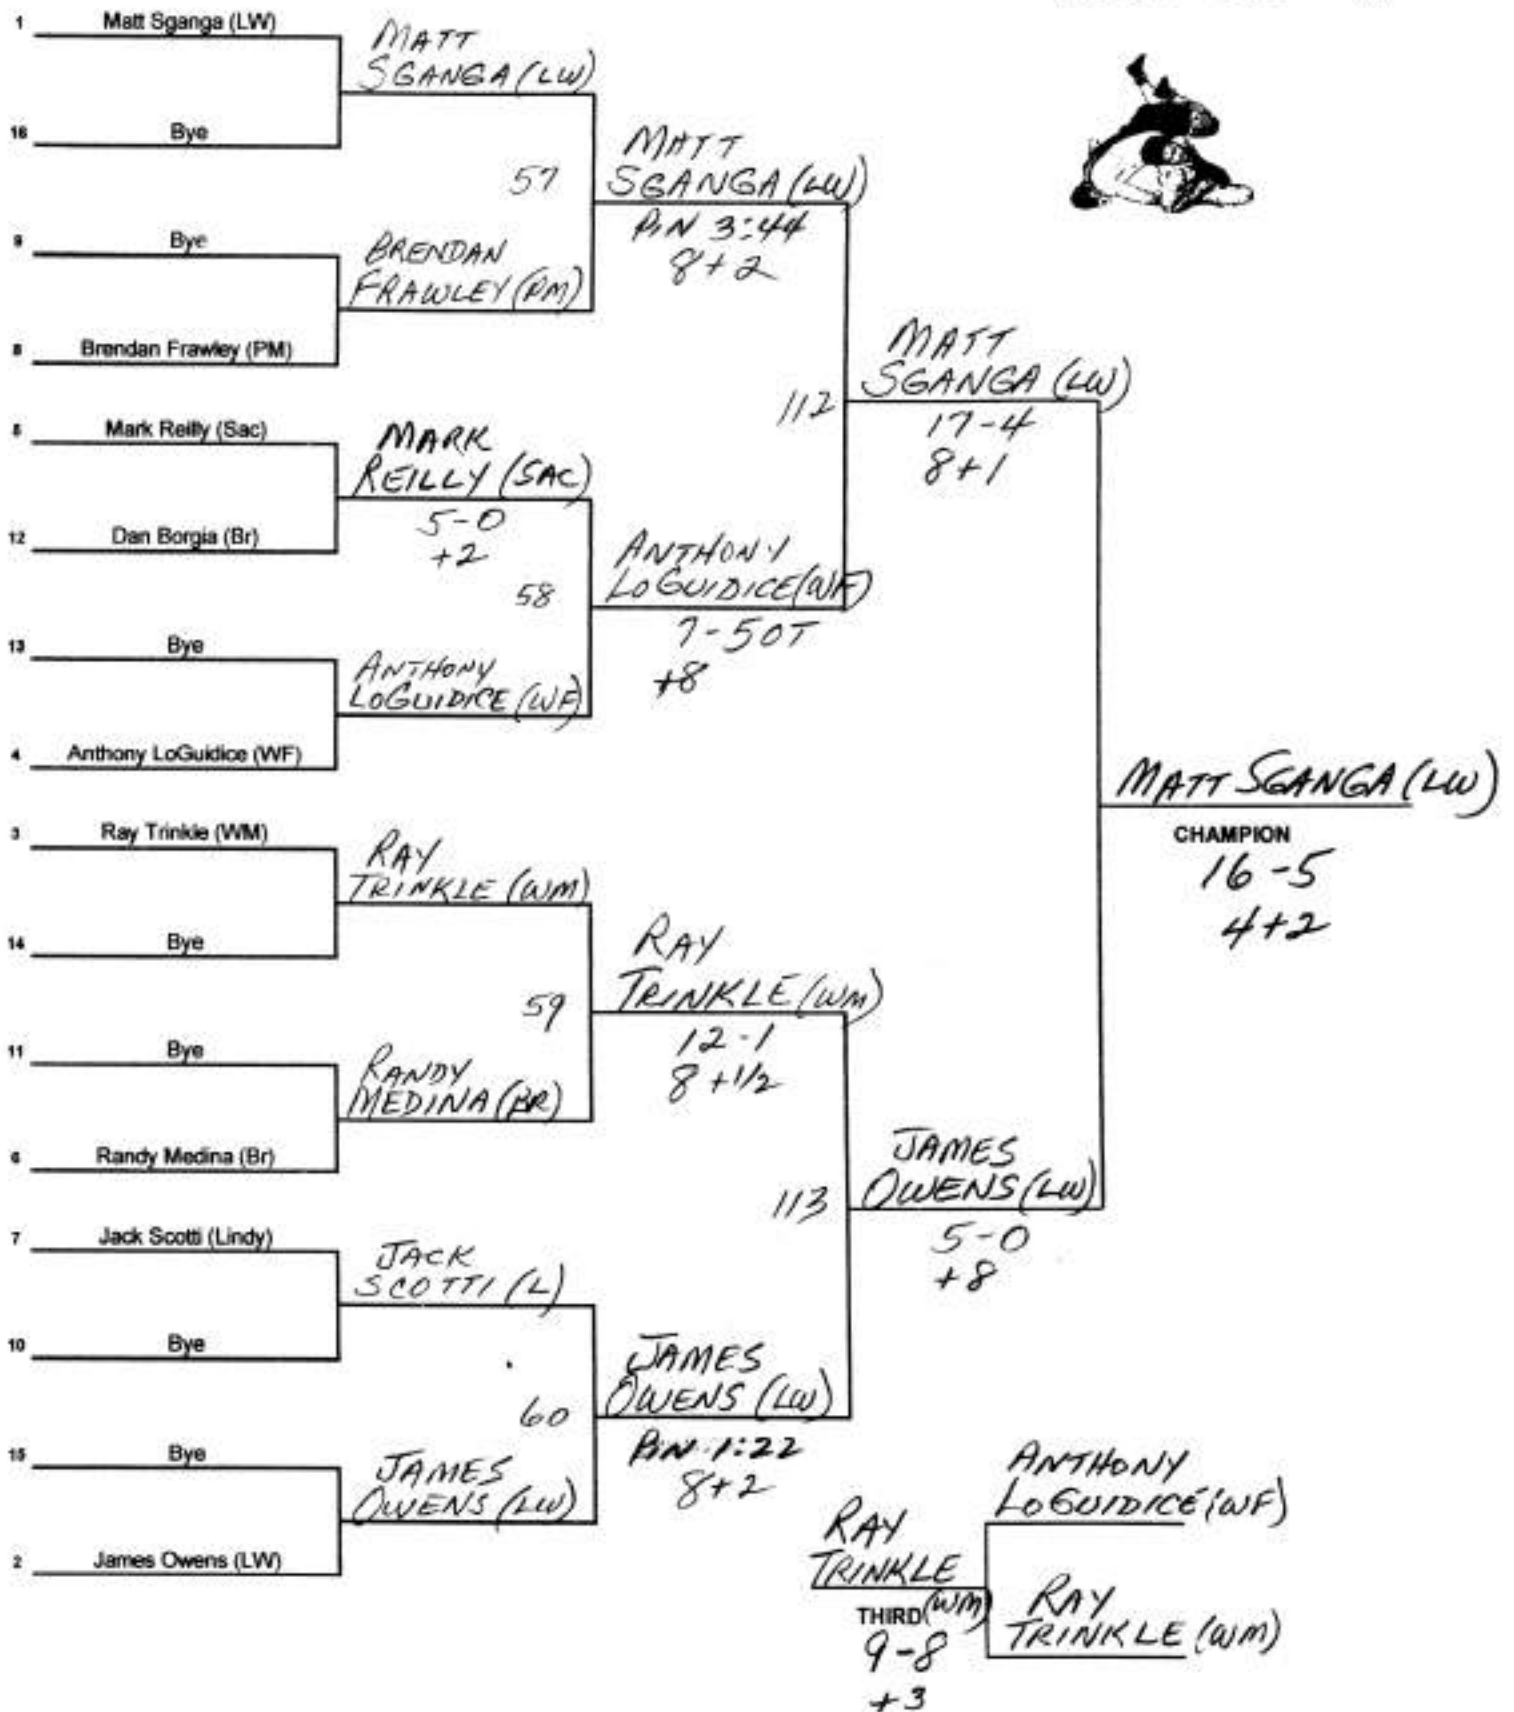

2001 SECTION XI  
LEAGUE 1 WRESTLING CHAMPIONSHIP

WEIGHT 96 lbs.

2001 SECTION XI  
LEAGUE 1 WRESTLING CHAMPIONSHIP

WEIGHT 103 lbs.

2001 SECTION XI  
LEAGUE 1 WRESTLING CHAMPIONSHIP

WEIGHT 112 lbs.

2001 SECTION XI  
LEAGUE I WRESTLING CHAMPIONSHIP

WEIGHT **119** lbs.

2001 SECTION XI  
LEAGUE I WRESTLING CHAMPIONSHIP

WEIGHT 125 lbs.

2001 SECTION XI  
LEAGUE I WRESTLING CHAMPIONSHIP

WEIGHT 130 lbs.

2001 SECTION XI  
LEAGUE 1 WRESTLING CHAMPIONSHIP

WEIGHT **135** lbs.

2001 SECTION XI  
LEAGUE 1 WRESTLING CHAMPIONSHIP

WEIGHT **140** lbs.

2001 SECTION XI  
LEAGUE 1 WRESTLING CHAMPIONSHIP

WEIGHT 145 lbs.

2001 SECTION XI  
LEAGUE I WRESTLING CHAMPIONSHIP

WEIGHT 152 lbs.

2001 SECTION XI  
LEAGUE I WRESTLING CHAMPIONSHIP