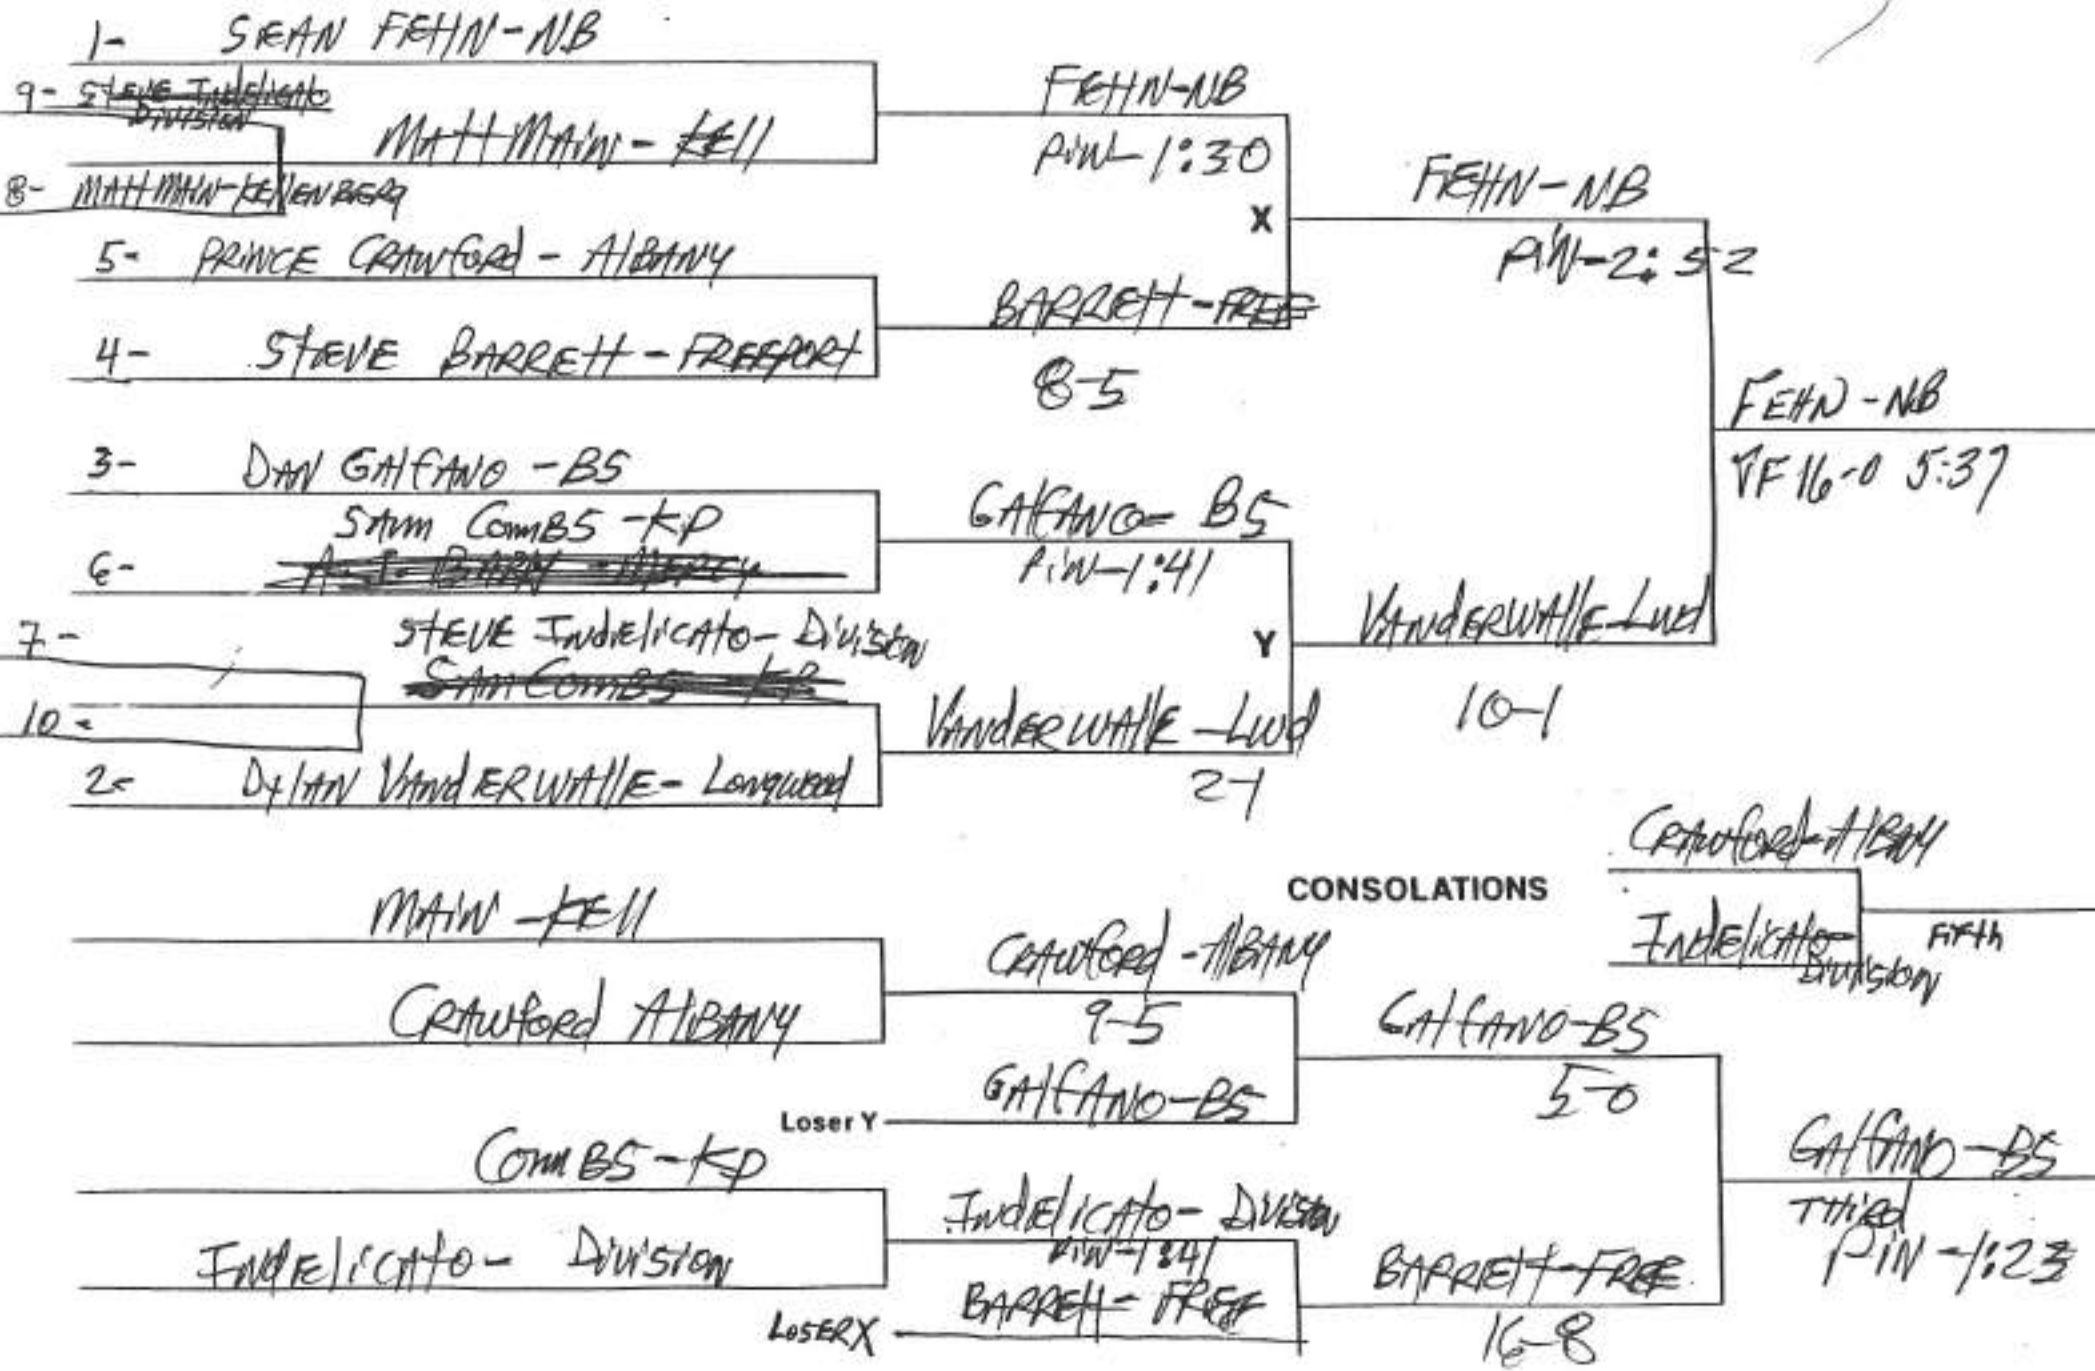

TOURNAMENT Cliff Clark Classic - 12-23-2000

WEIGHT 160