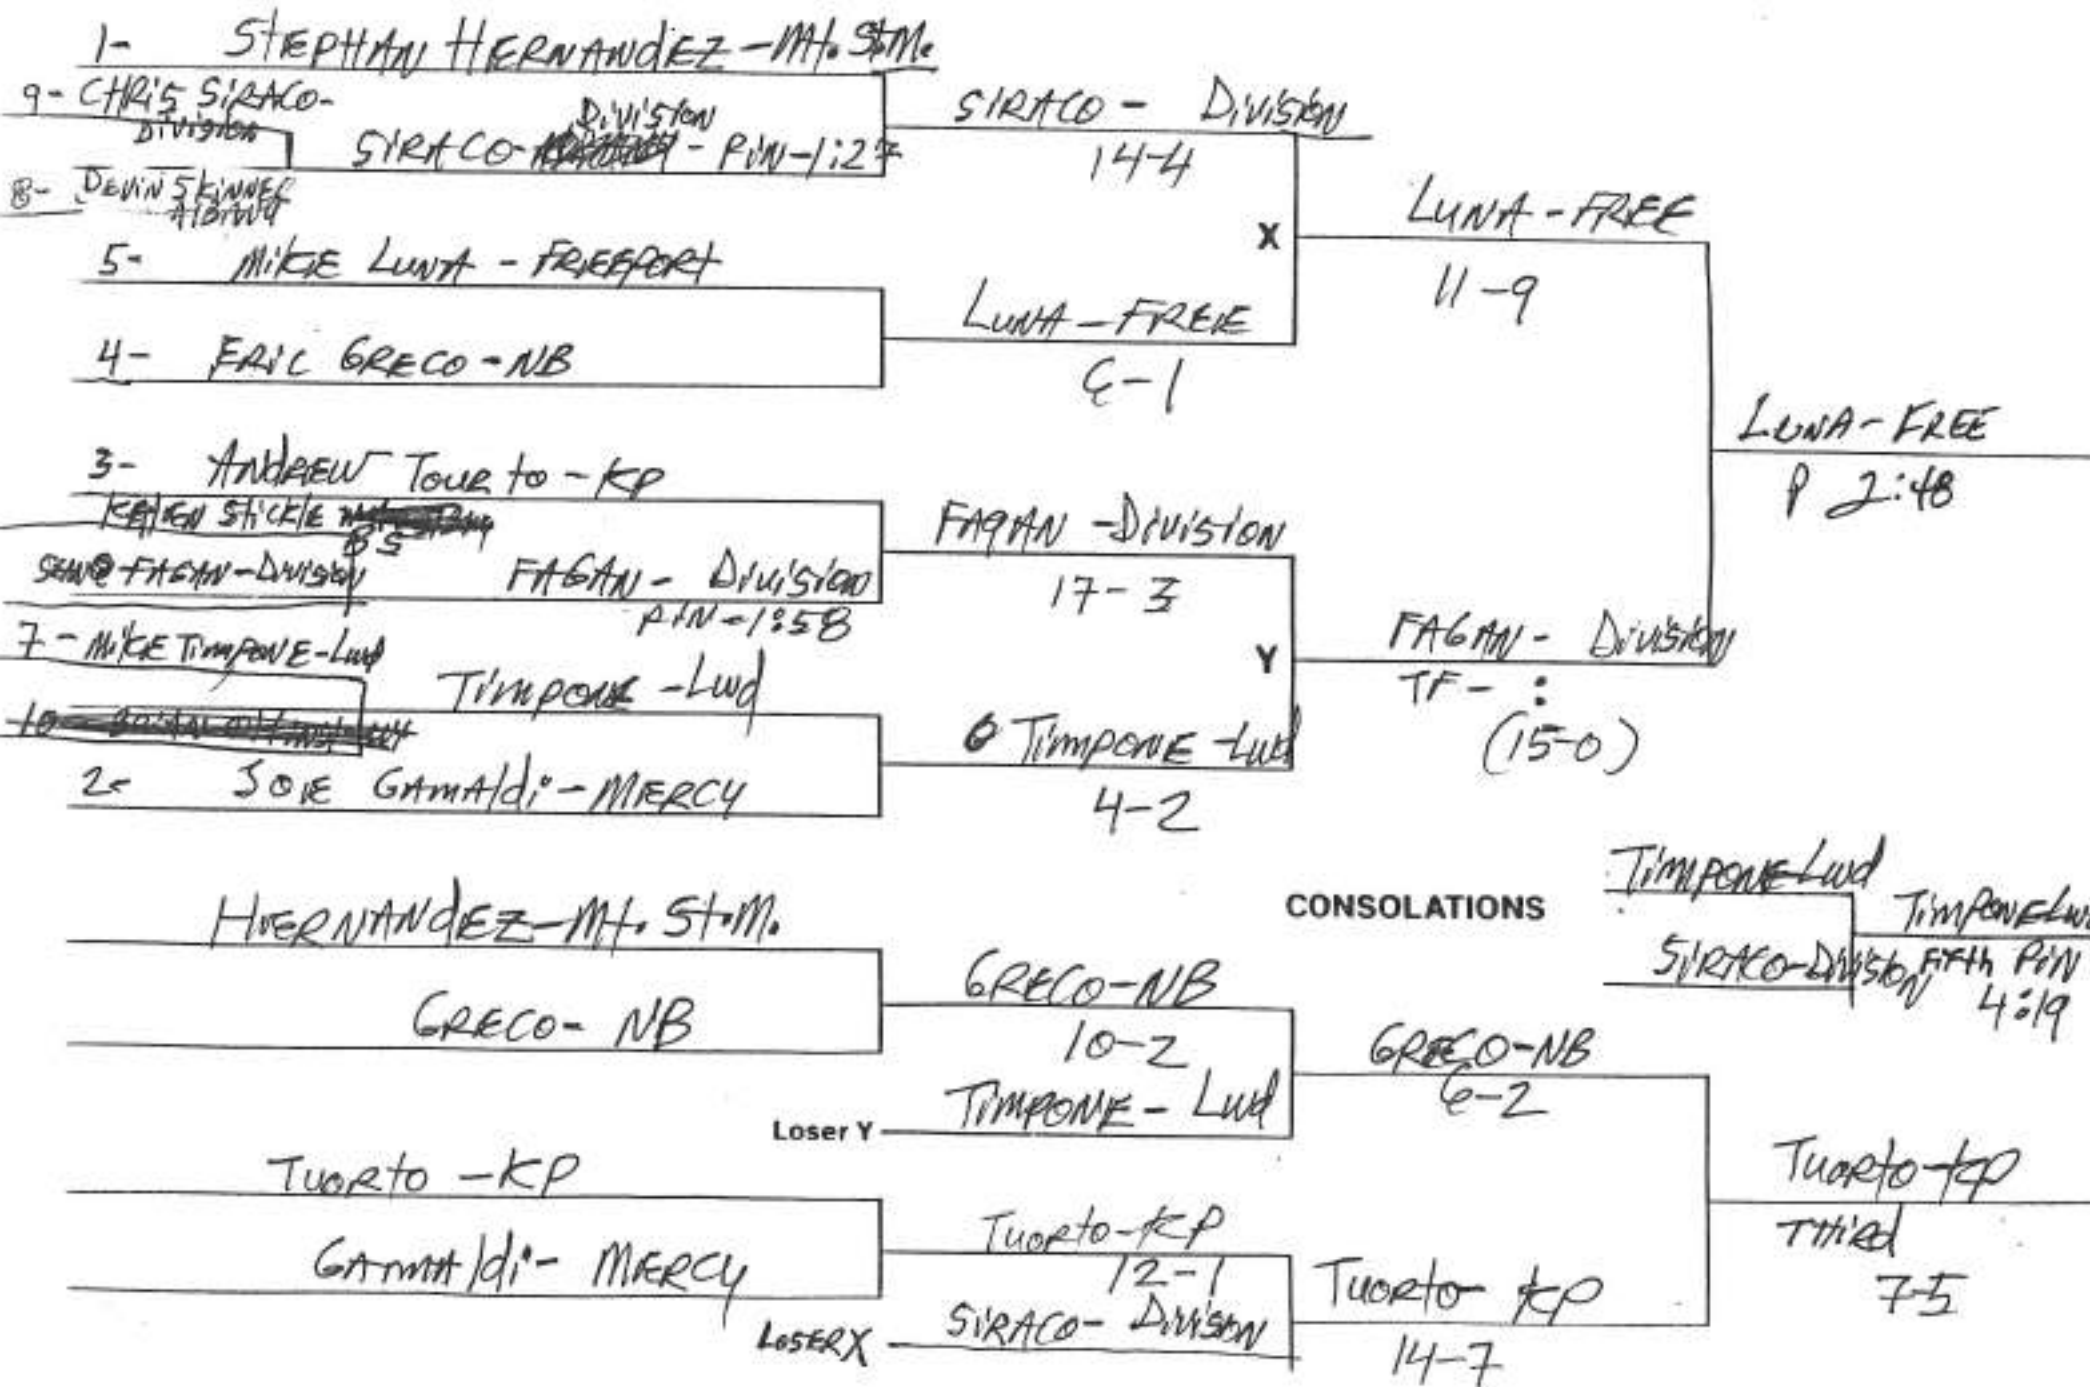

TOURNAMENT CLIFF CLARK CLASSIC - 12-23-2000

WEIGHT 96

TOURNAMENT Cliff Clark Classic - 12-23-2000

WEIGHT 103

TOURNAMENT CLIFF CLARK CLASSIC - 12-23-2000

WEIGHT 112

TOURNAMENT Cliff CLARK CLASSIC -12-23-2006

FREY - ALB
4-1

5-2

CONSOLATIONS

SCHNEIDER - MERCY
SCHNEIDER - MERCY
VAN BURCH - MT. ST. M.
FIFTH MERCY 8-4

CROMBIE - LUD
PIN - 2:49

CROMBIE - LUD
TIED FT

TORTORICI - BS
7-3

Loser Y