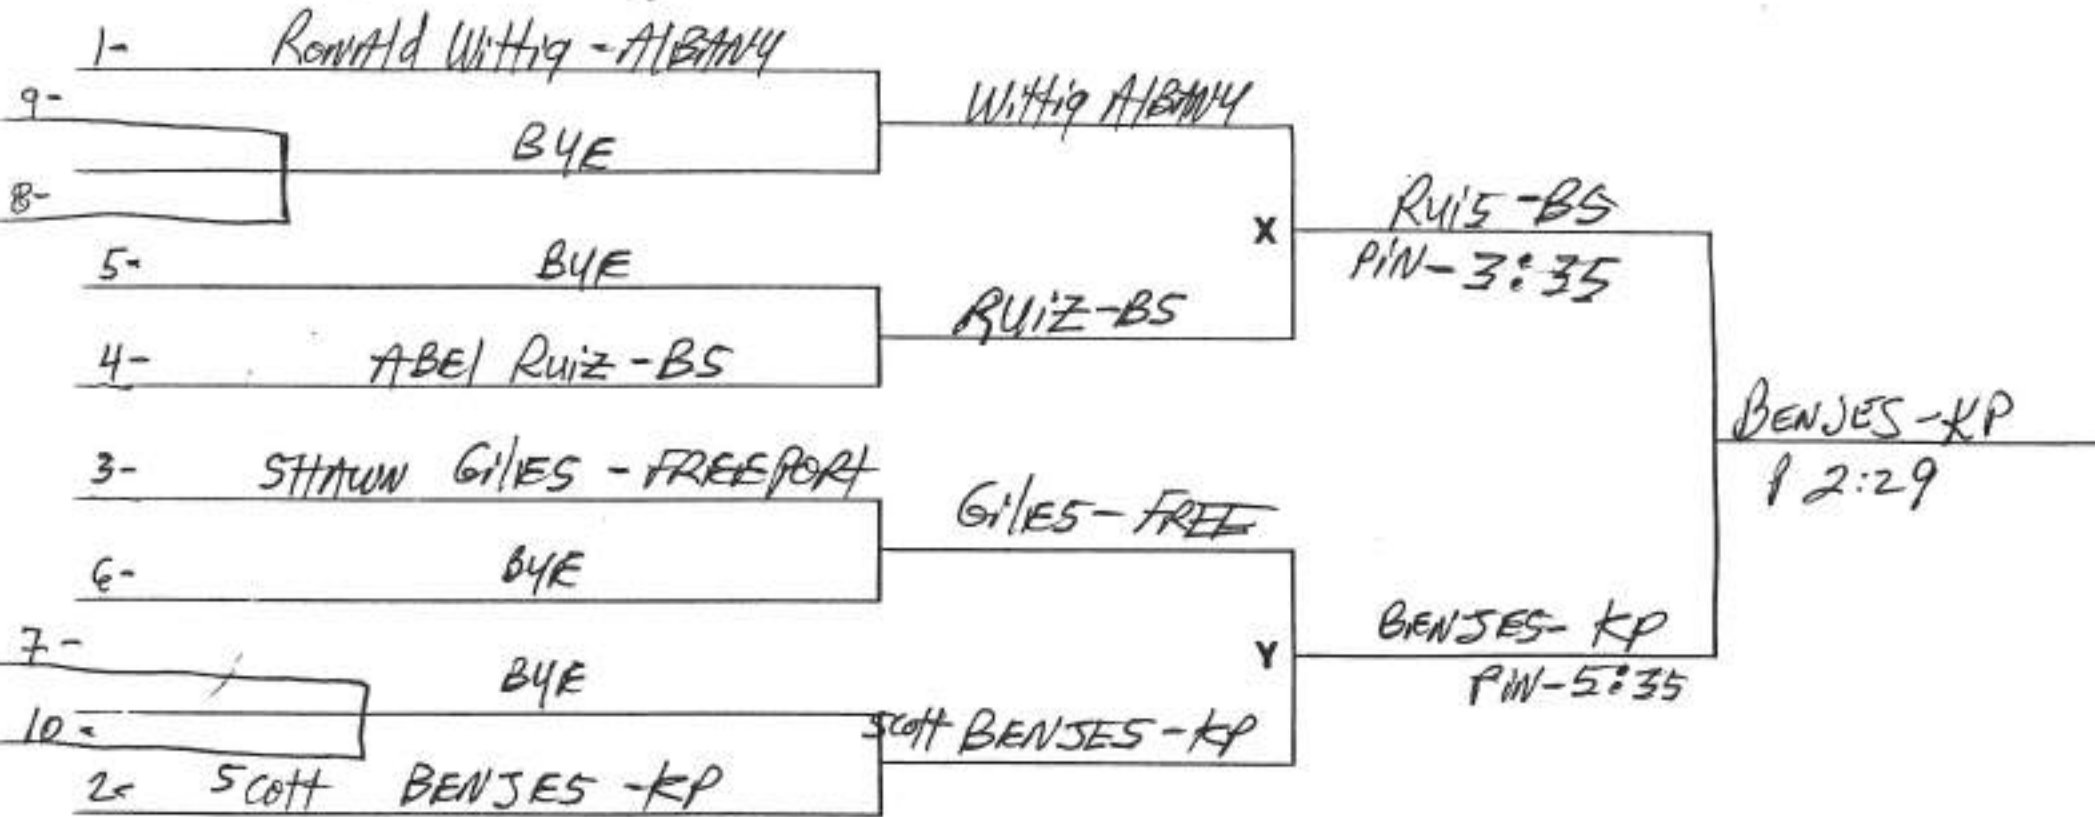

FREY - ALB
4-1

5-2

CONSOLATIONS

SCHNEIDER - MERCY
SCHNEIDER - MERCY
VAN BURCH - MT. ST. M.
FIFTH MERCY 8-4

CROMBIE - LUD
PIN - 2:49

CROMBIE - LUD
TIED FT

TORTORICI - BS
7-3

Loser Y

WEIGHT 171

TOURNAMENT CLIFF CLARK CLASSIC

WEIGHT 189

TOURNAMENT CLIFF CLARK CLASSIC - 12-23-2000

WEIGHT 215

TOURNAMENT CLIFF CLARK CLASSIC -12-23-2000

WEIGHT 275

CONSOLATIONS