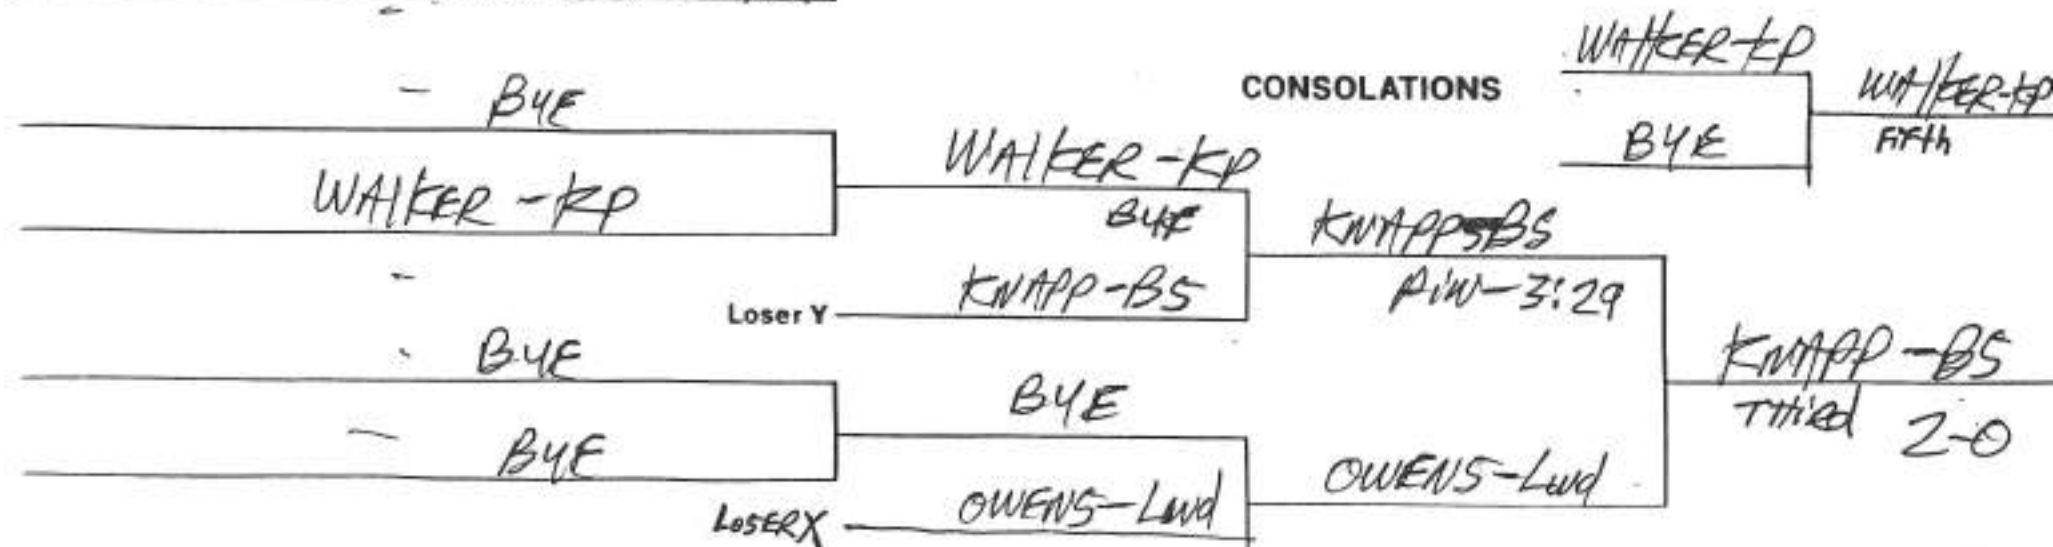

TOURNAMENT Cliff Clark Classic - 12-23-2000

WEIGHT 103