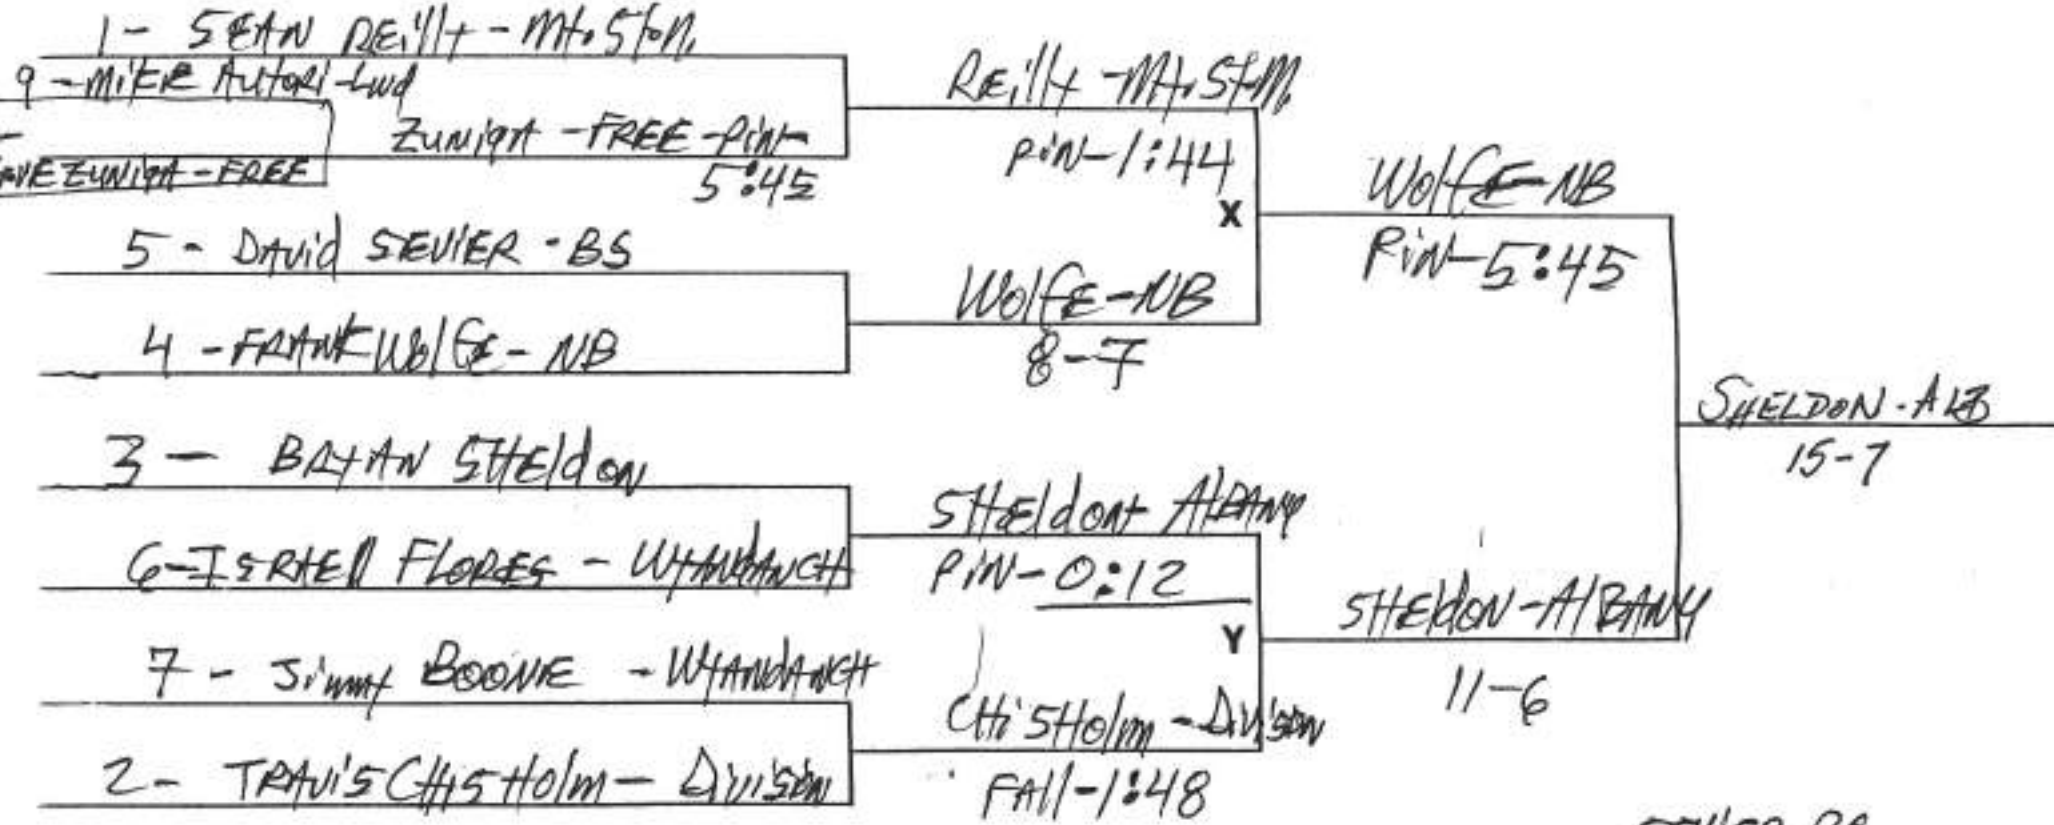

TOURNAMENT CLIFF CLARK CLASSIC

WEIGHT 189