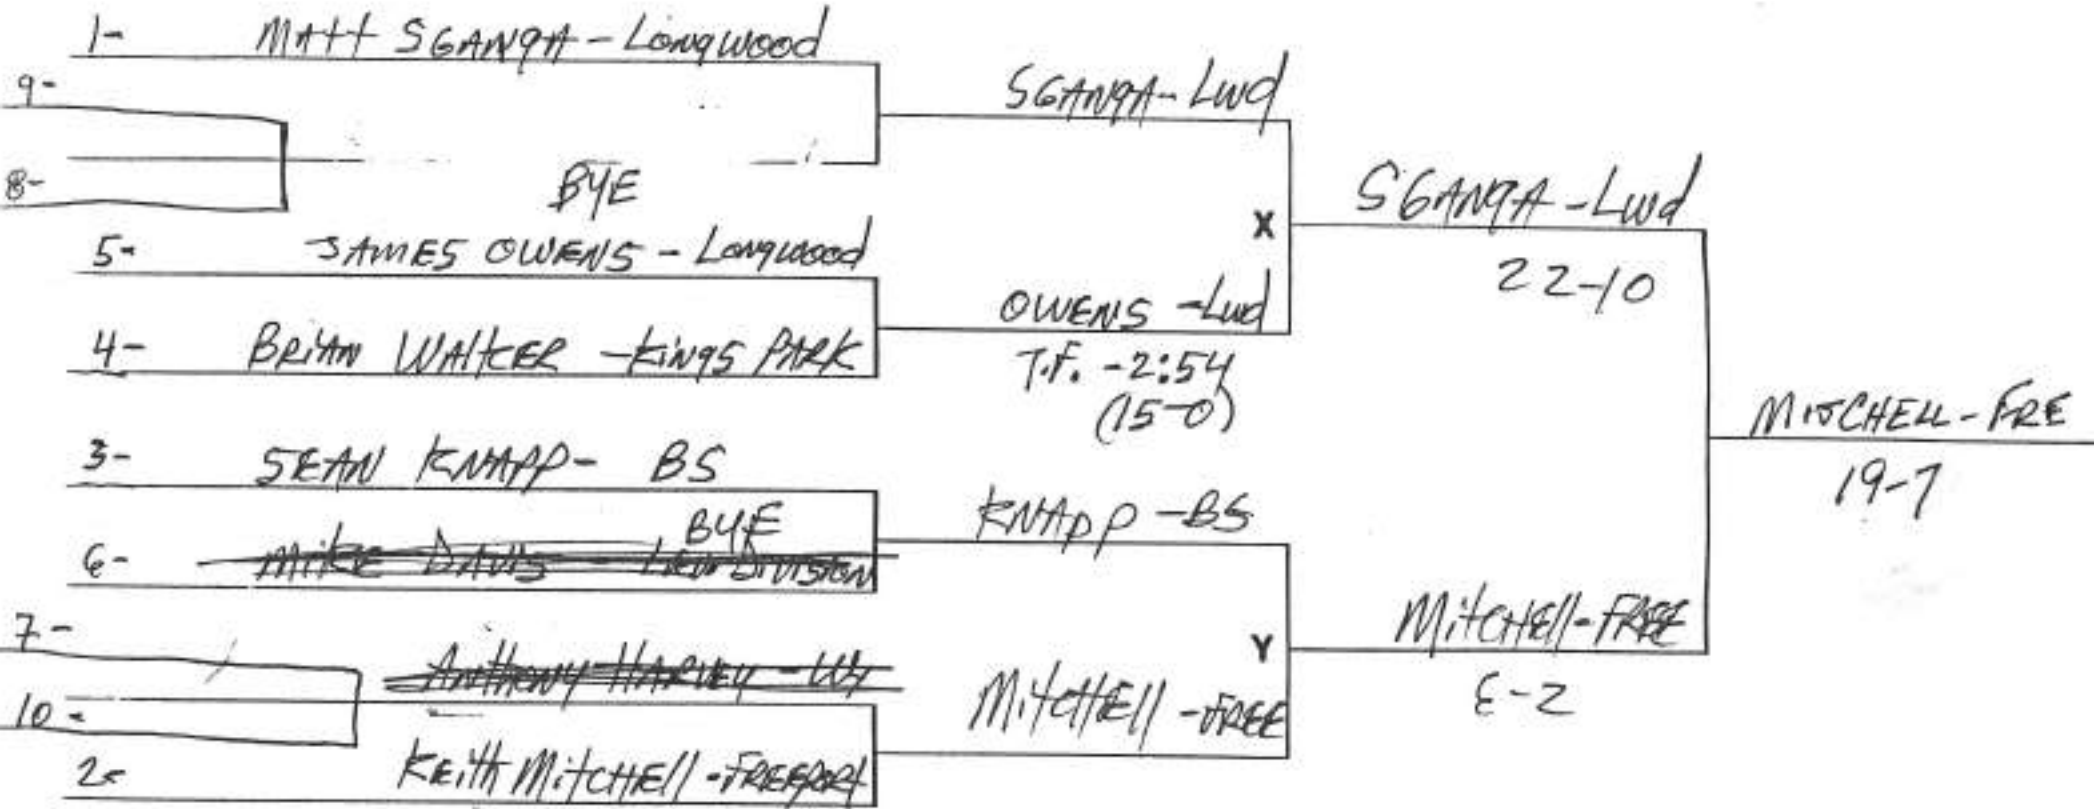

TOURNAMENT CLIFF CLARK CLASSIC - 12-23-2000

WEIGHT 96

TOURNAMENT Cliff Clark Classic - 12-23-2000

WEIGHT 103

TOURNAMENT CLIFF CLARK CLASSIC - 12-23-2000

WEIGHT 112

TOURNAMENT Cliff CLARK CLASSIC -12-23-2006

FREY - ALB
4-1

5-2

CONSOLATIONS

SCHNEIDER - MERCY
SCHNEIDER - MERCY
VAN BURCH - MT. ST. M.
FIFTH MERCY 8-4

CROMBIE - LUD
PIN - 2:49

CROMBIE - LUD
TIED FT

TORTORICI - BS
7-3

Loser Y

LOSER X

TOURNAMENT CLIFF CLARK CLASSIC - 12-23-2000

WEIGHT 145

TOURNAMENT CLIFF CLARK CLASSIC 12-23-2000

WEIGHT 152

TOURNAMENT Cliff Clark Classic - 12-23-2000

WEIGHT 160

TOURNAMENT CLIFF CLARK CLASSIC -12-23-2000