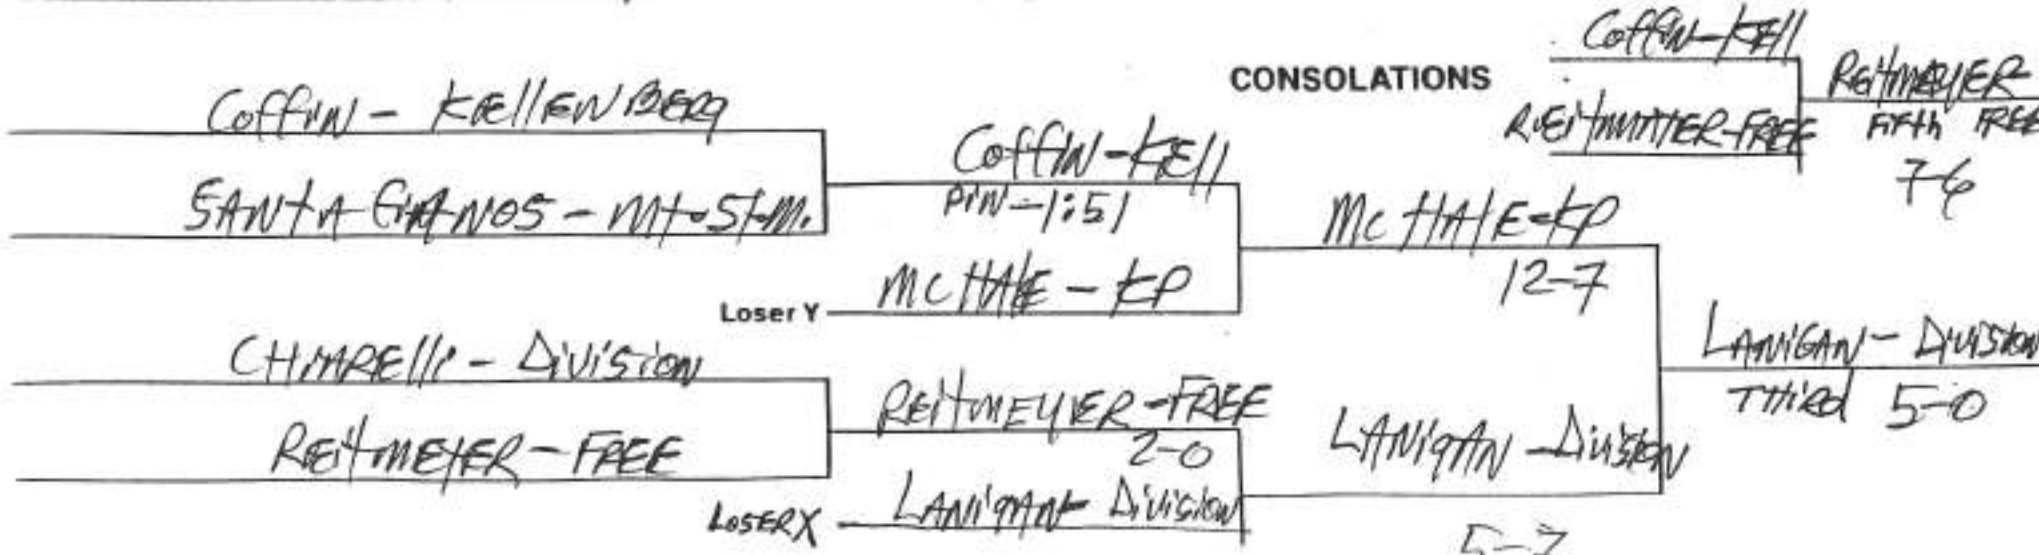

TOURNAMENT CLIFF CLARK CLASSIC -12-23-2000

WEIGHT 130