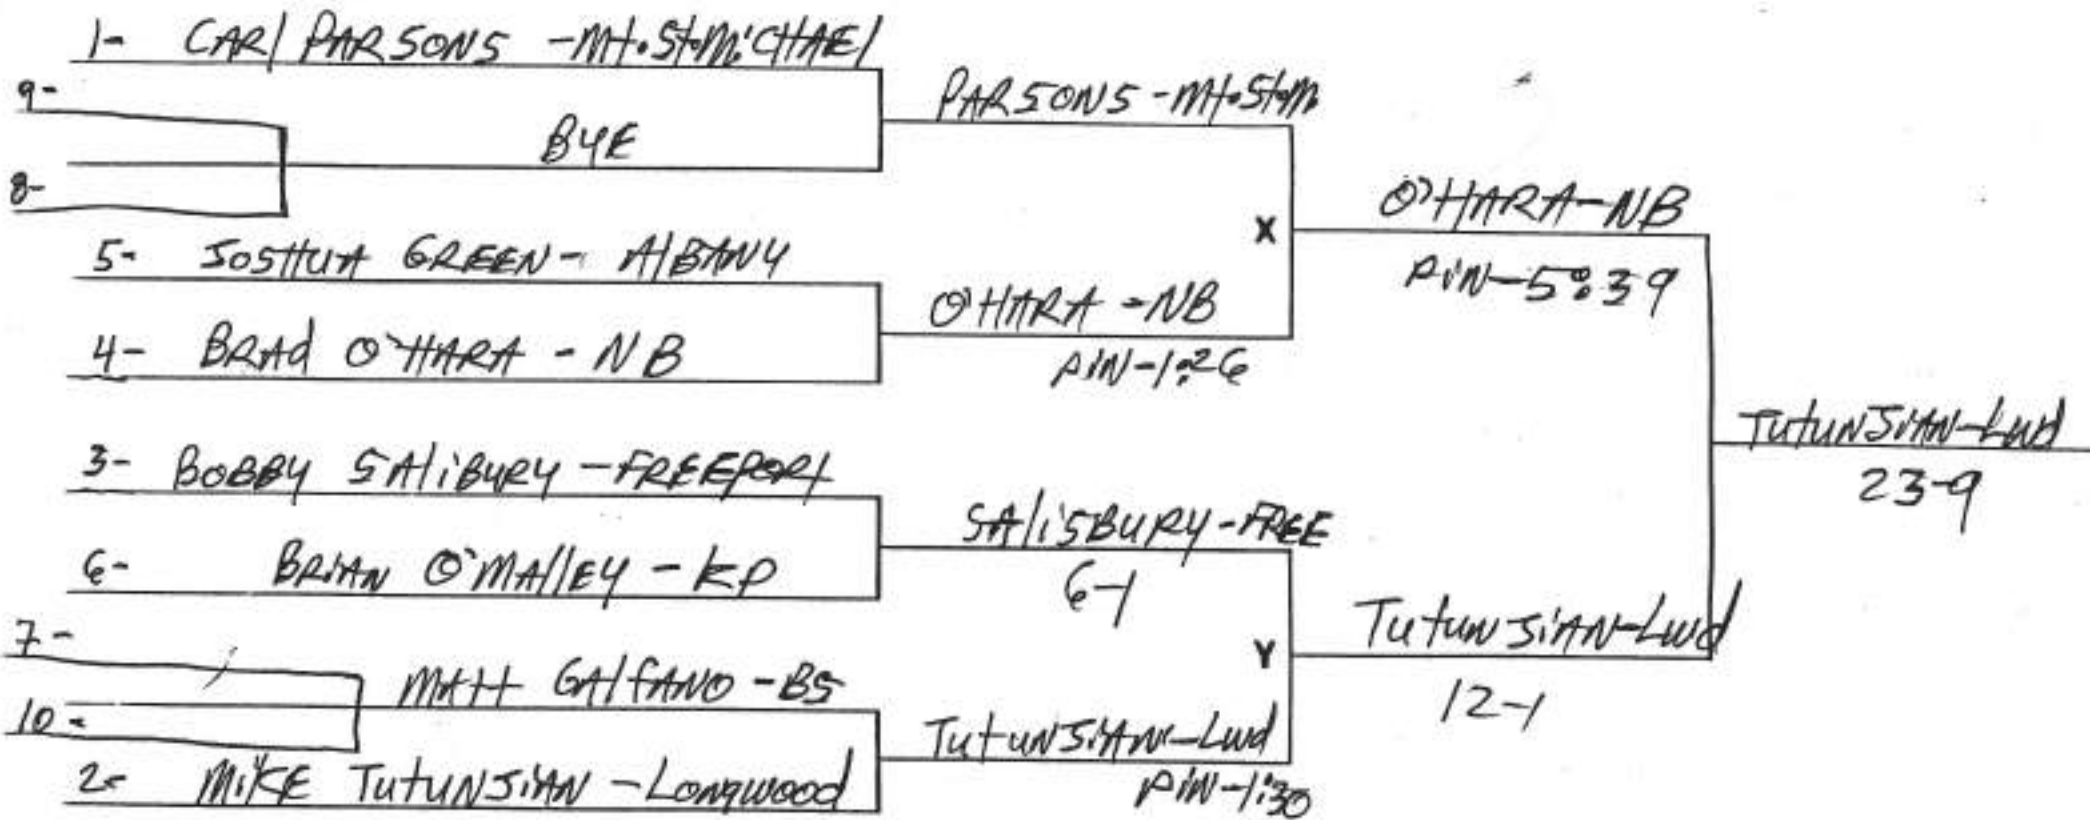

TOURNAMENT CLIFF CLARK CLASSIC - 12-23-2000

WEIGHT 96