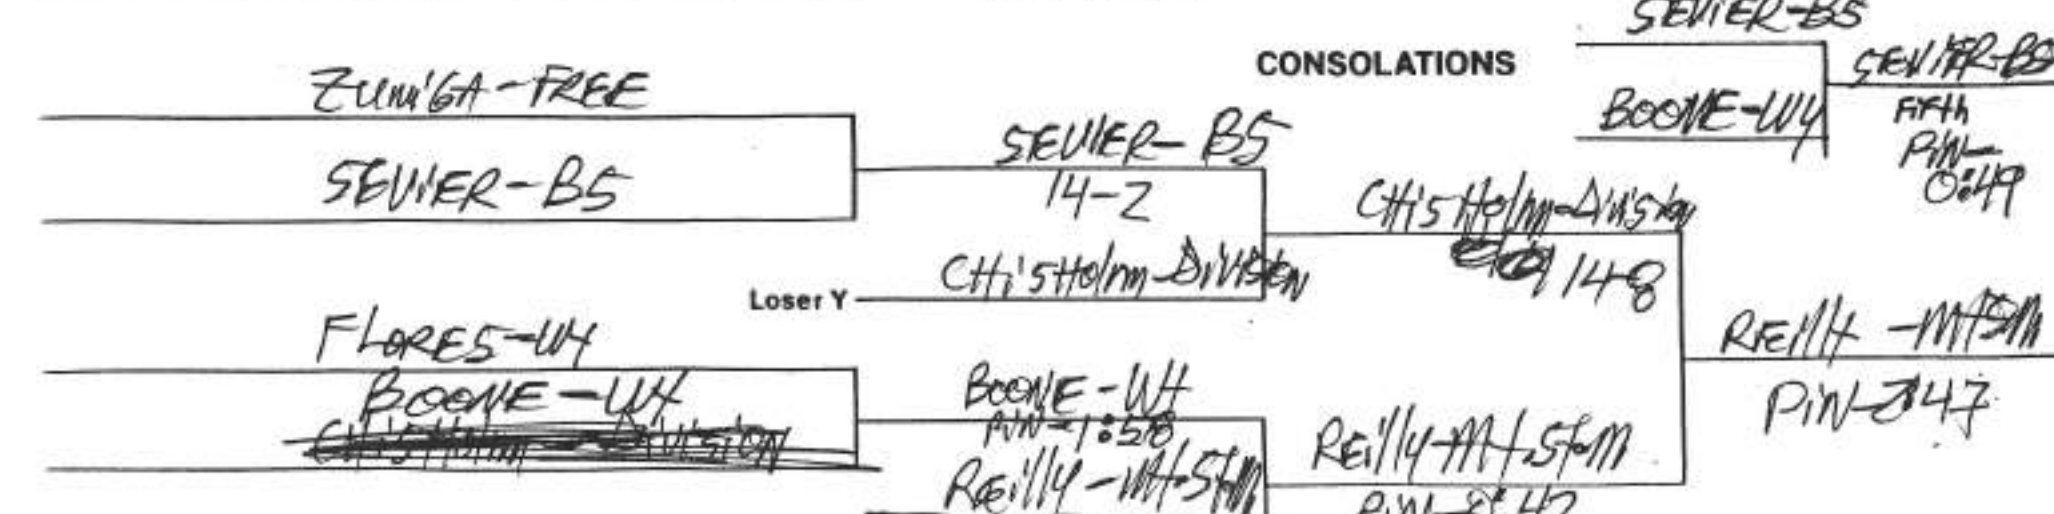

TOURNAMENT CLIFF CLARK CLASSIC

WEIGHT 189