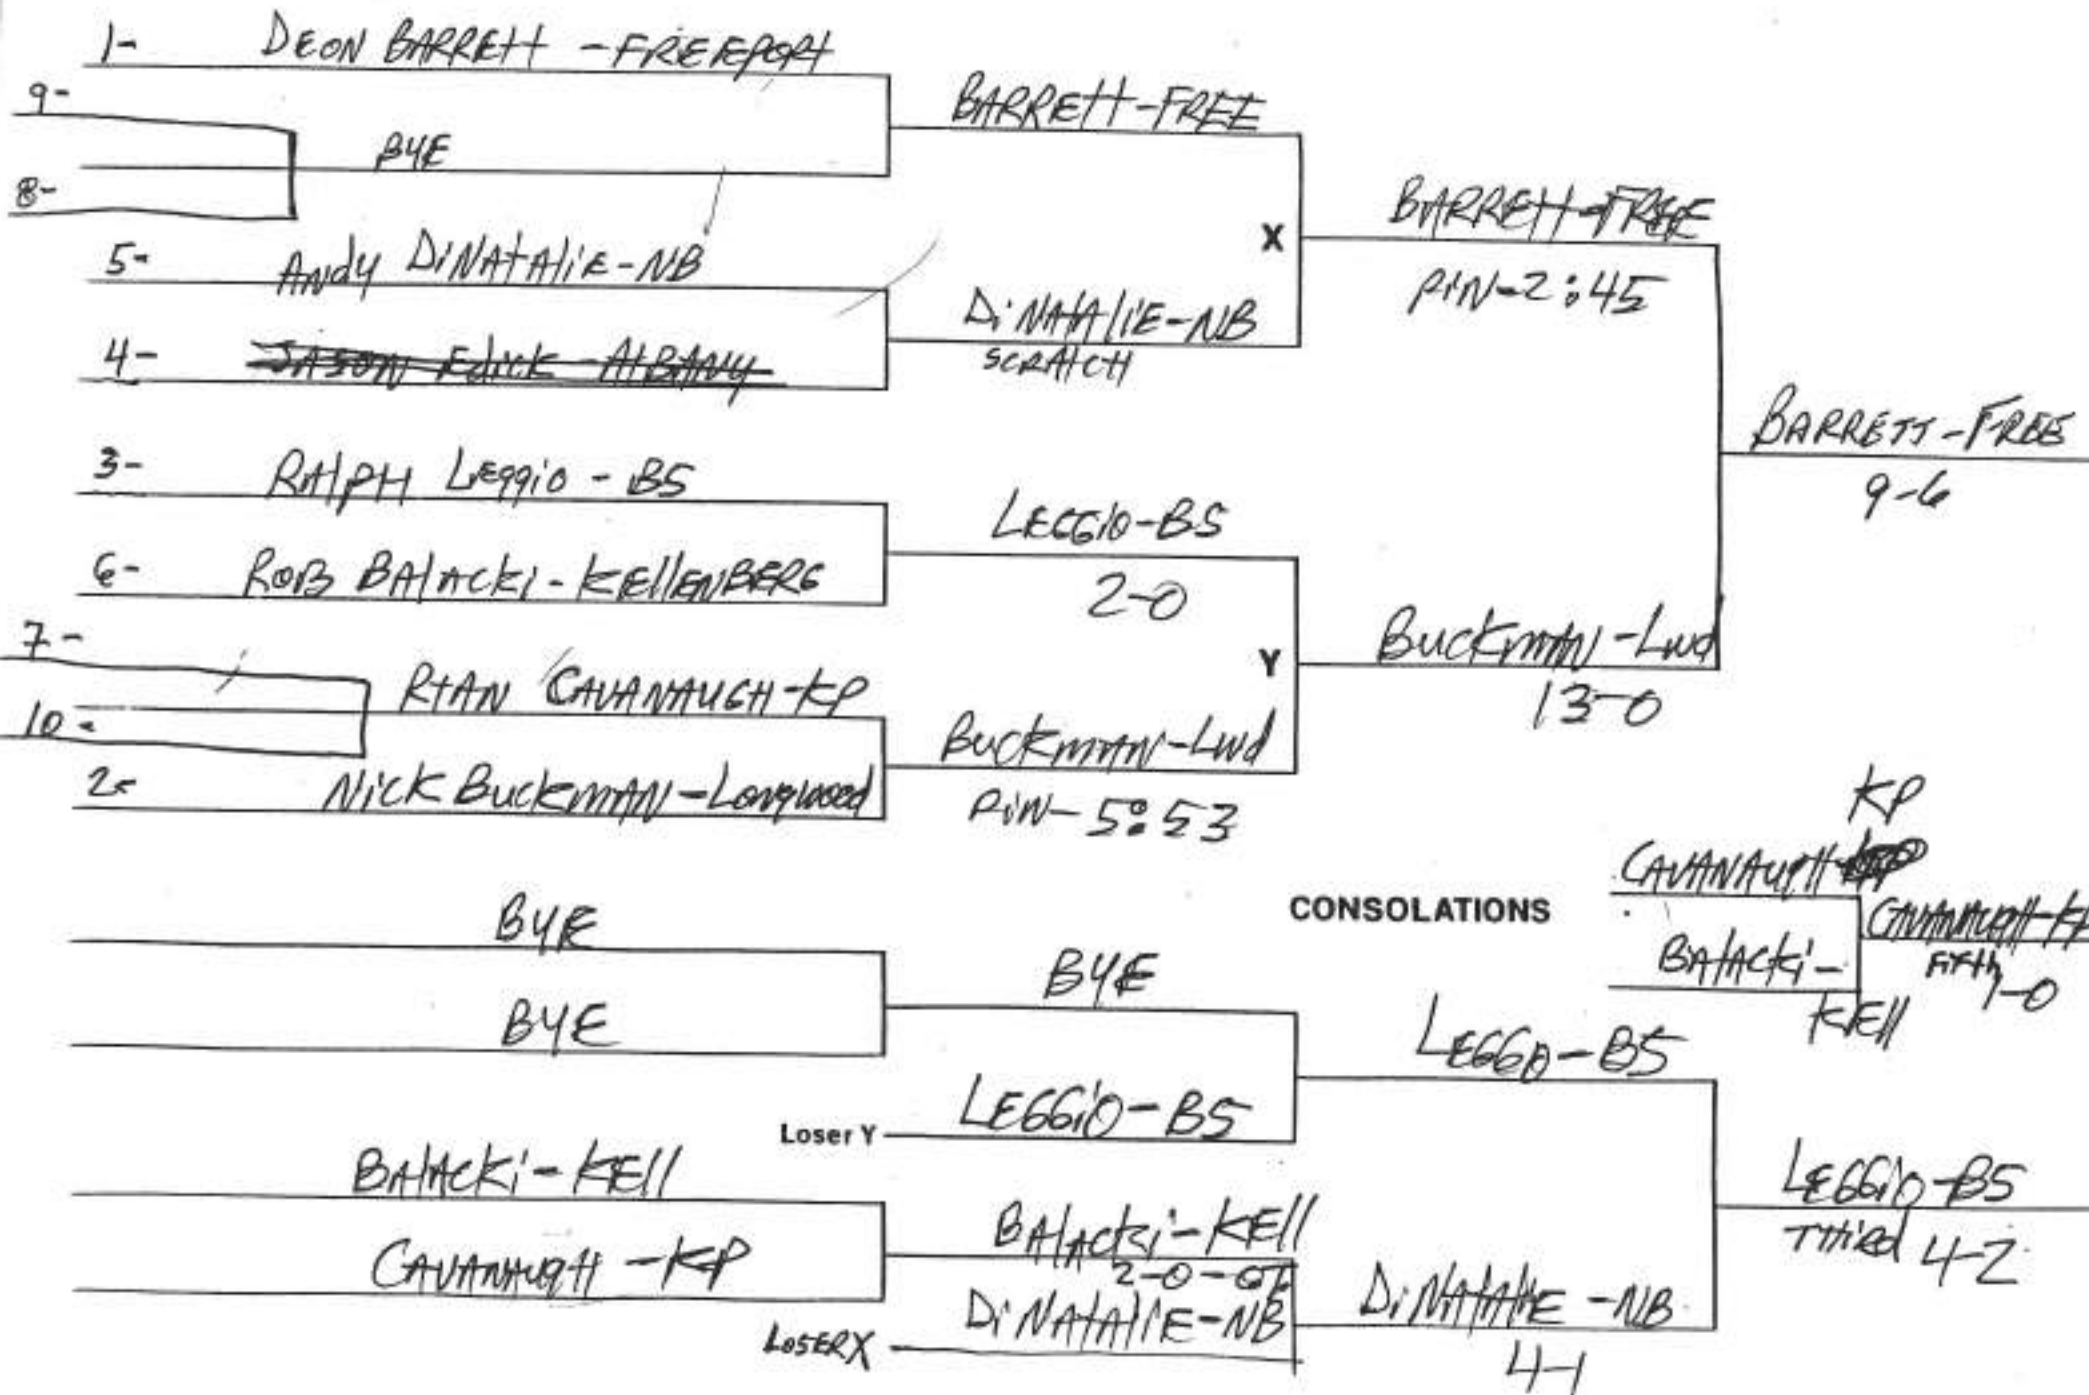

FREY - ALB
4-1

5-2

CONSOLATIONS

SCHNEIDER - MERCY
SCHNEIDER - MERCY
VAN BURCH - MT. ST. M.
FIFTH MERCY 8-4

CROMBIE - LUD
PIN - 2:49

CROMBIE - LUD
TIED FT

TORTORICI - BS
7-3

Loser Y

LOSER X

TOURNAMENT CLIFF CLARK CLASSIC - 12-23-2000

WEIGHT 145

TOURNAMENT CLIFF CLARK CLASSIC 12-23-2000

WEIGHT 152

TOURNAMENT Cliff Clark Classic - 12-23-2000

WEIGHT 160

TOURNAMENT CLIFF CLARK CLASSIC -12-23-2000