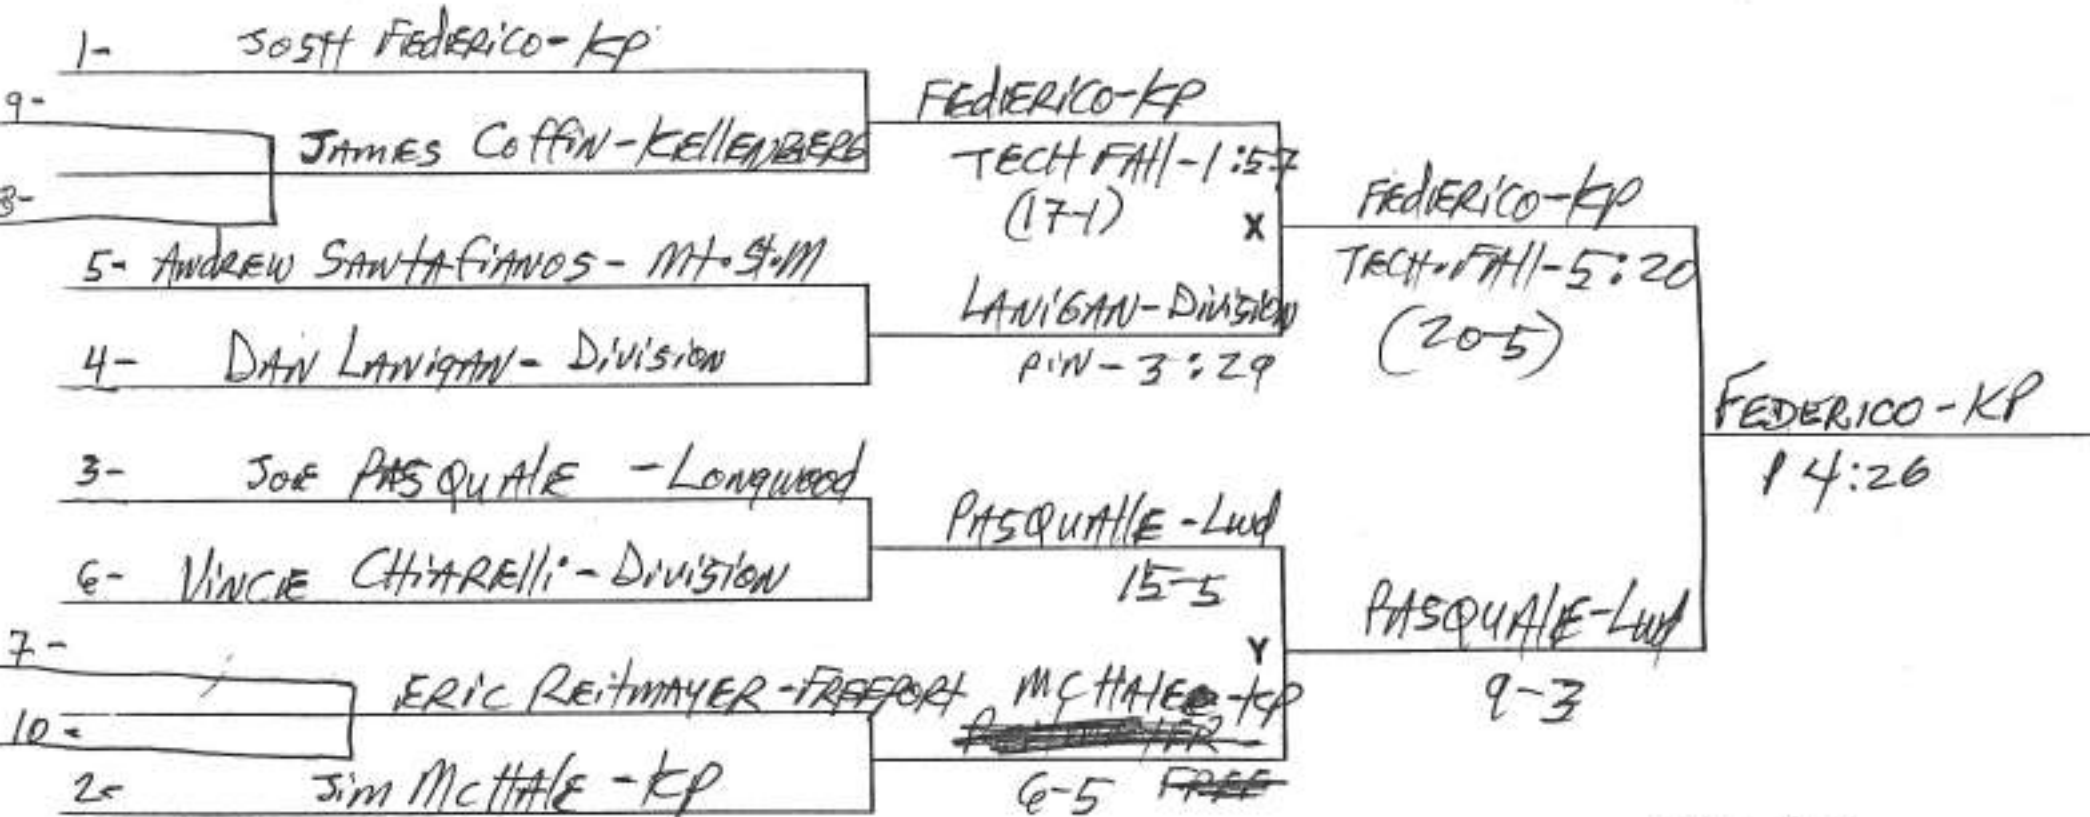

TOURNAMENT CLIFF CLARK CLASSIC -12-23-2000

WEIGHT 130