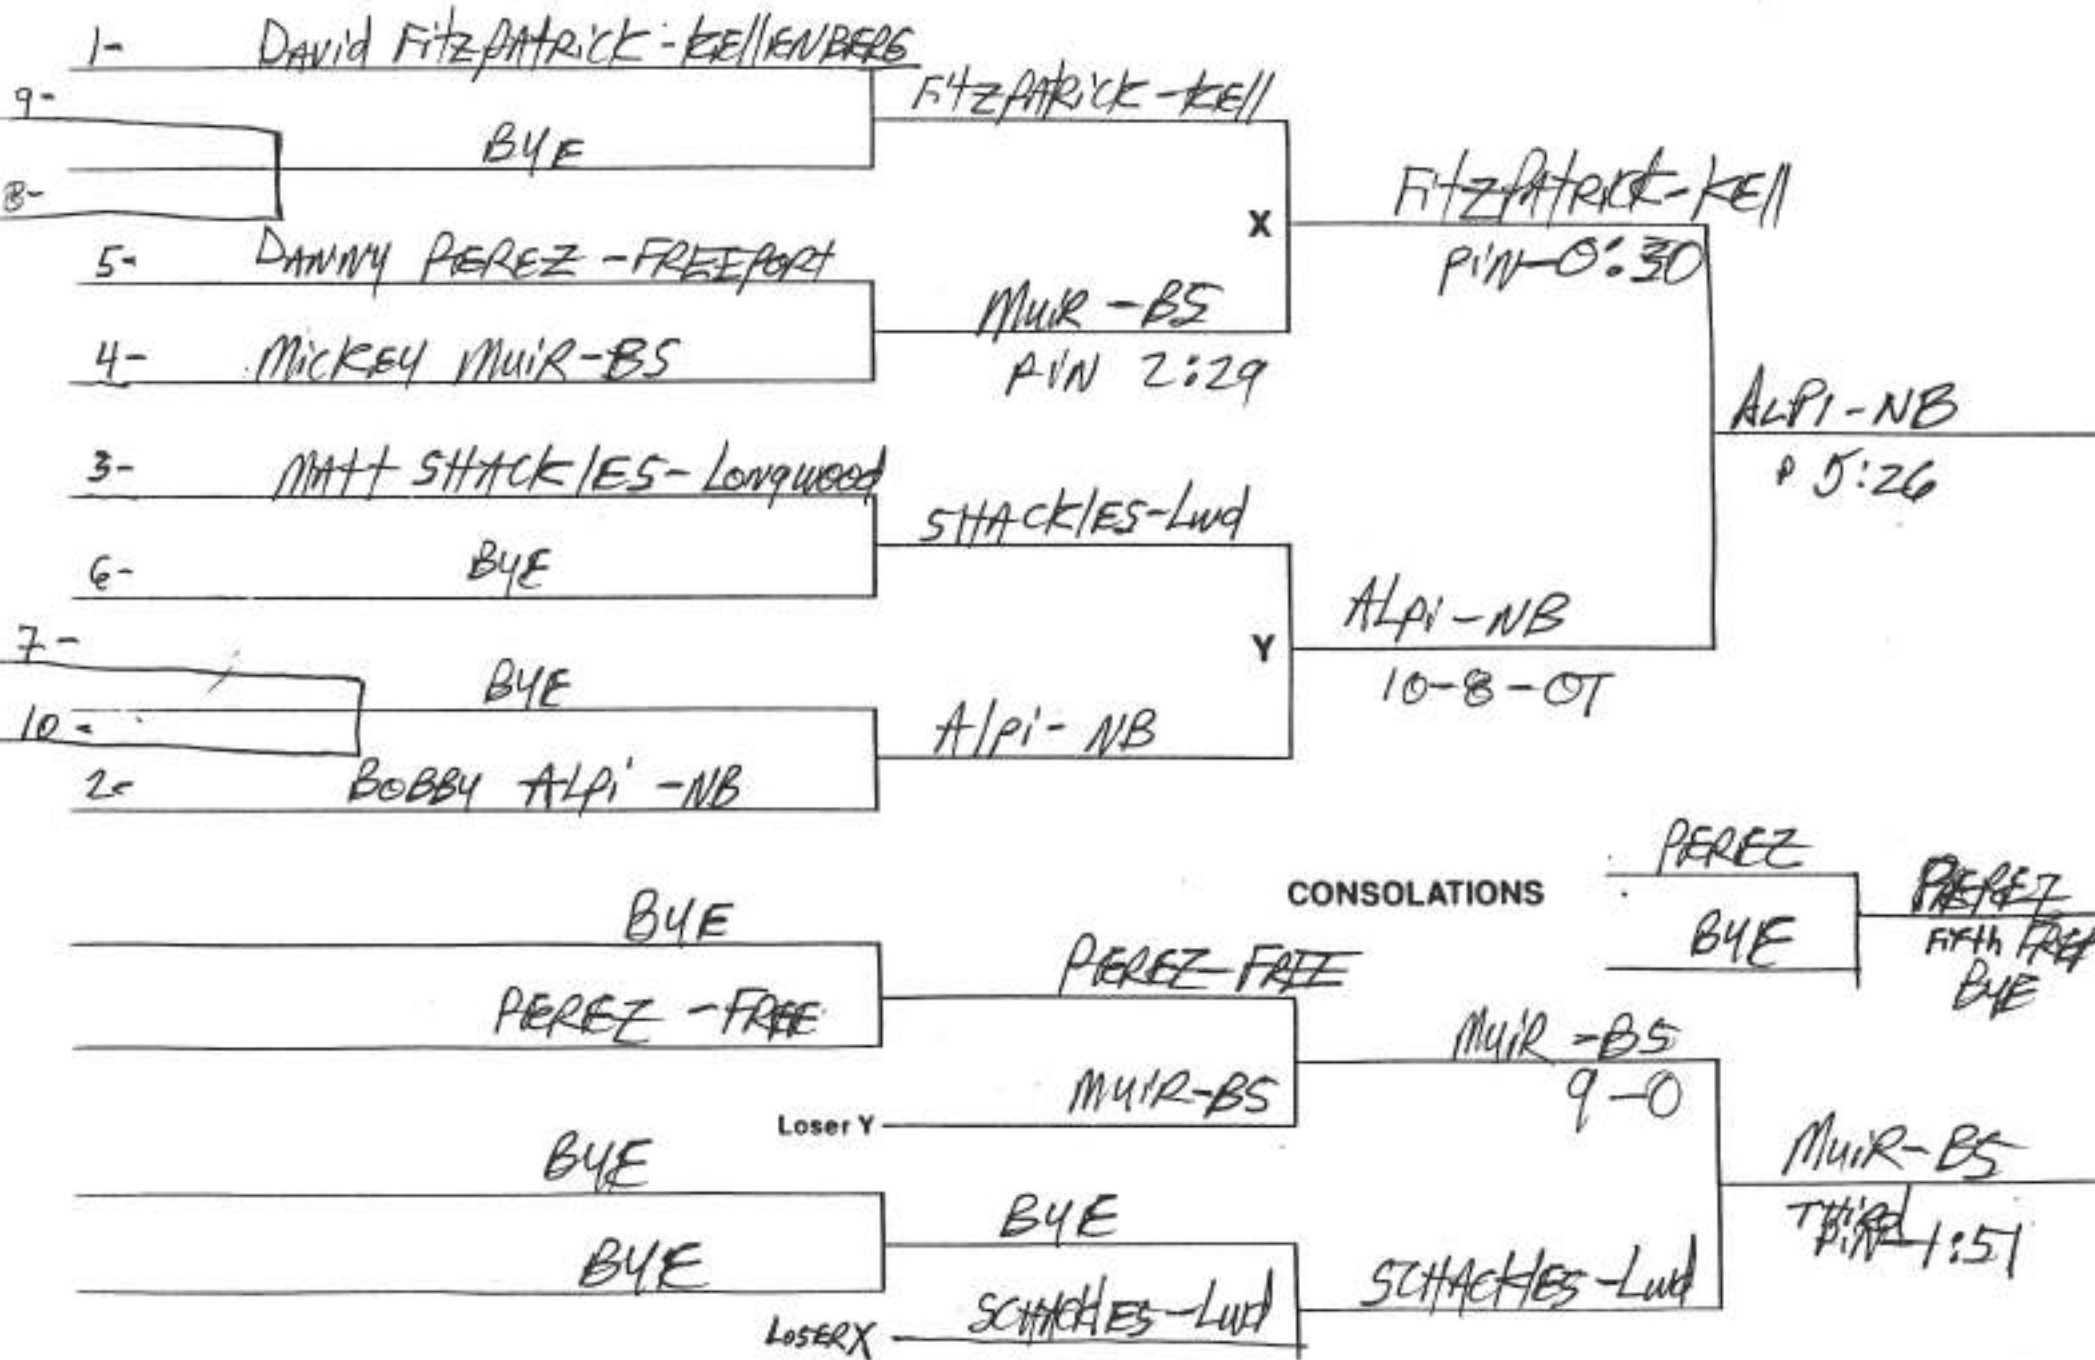

TOURNAMENT CLIFF CLARK CLASSIC -12-23-2000

WEIGHT 171