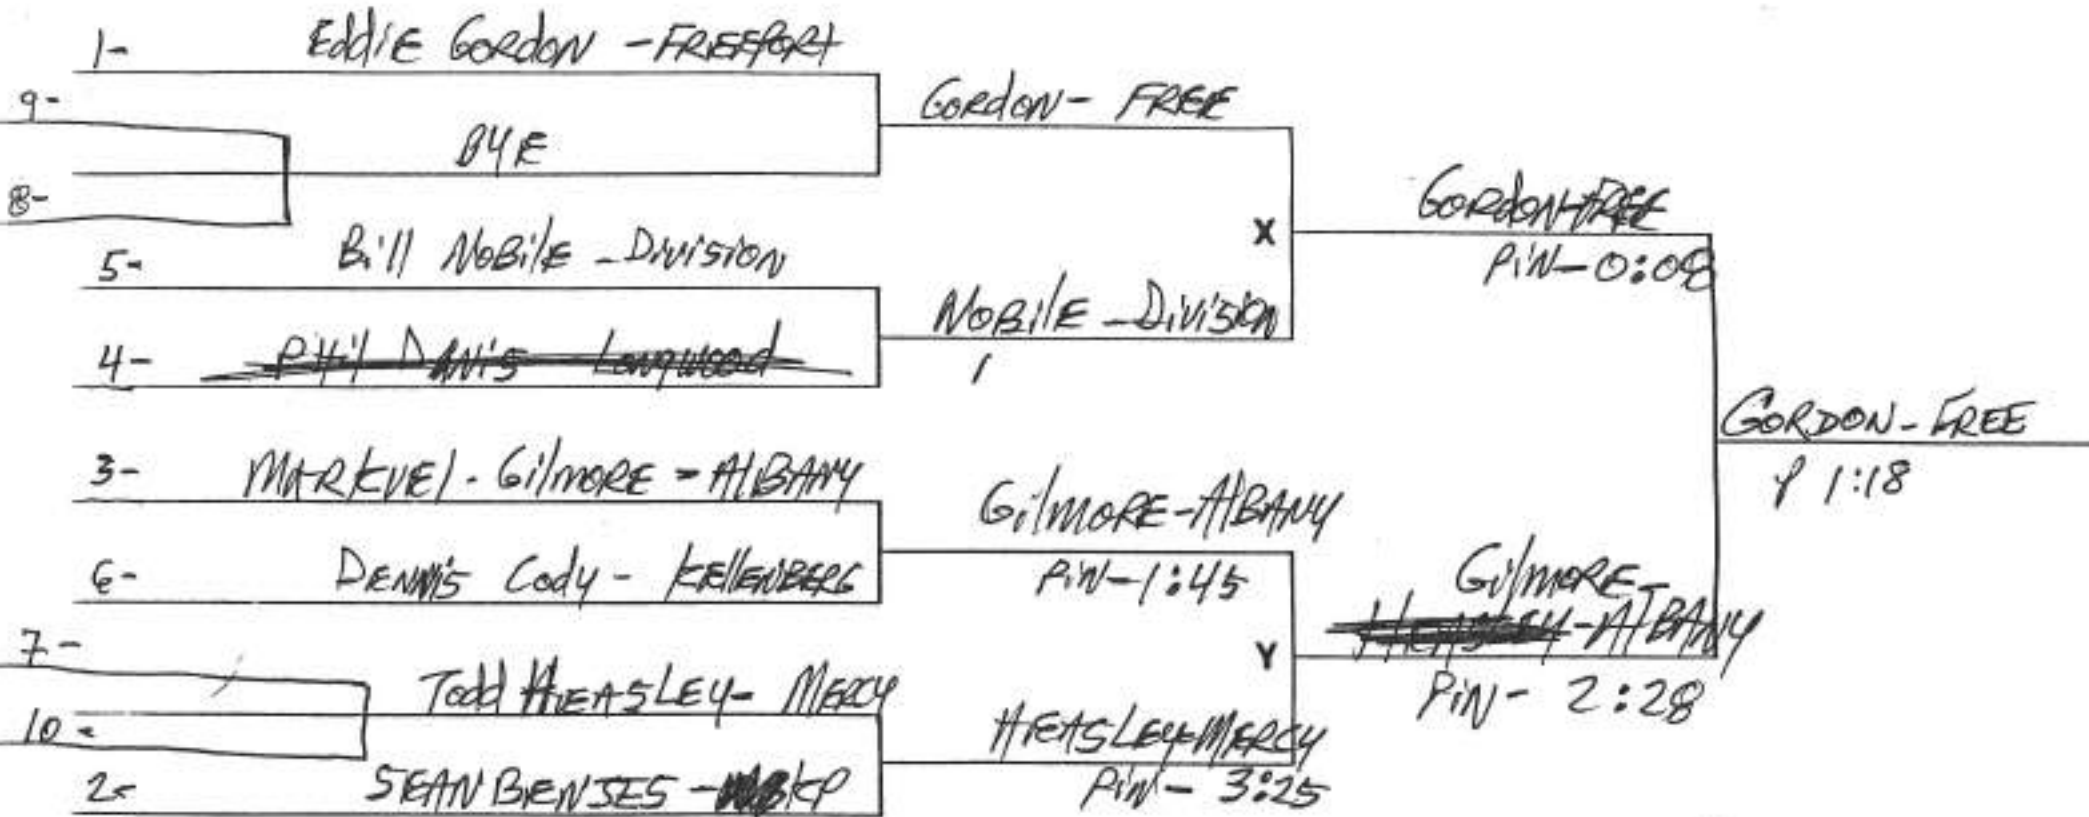

TOURNAMENT CLIFF CLARK CLASSIC - 12-23-2000

WEIGHT 215