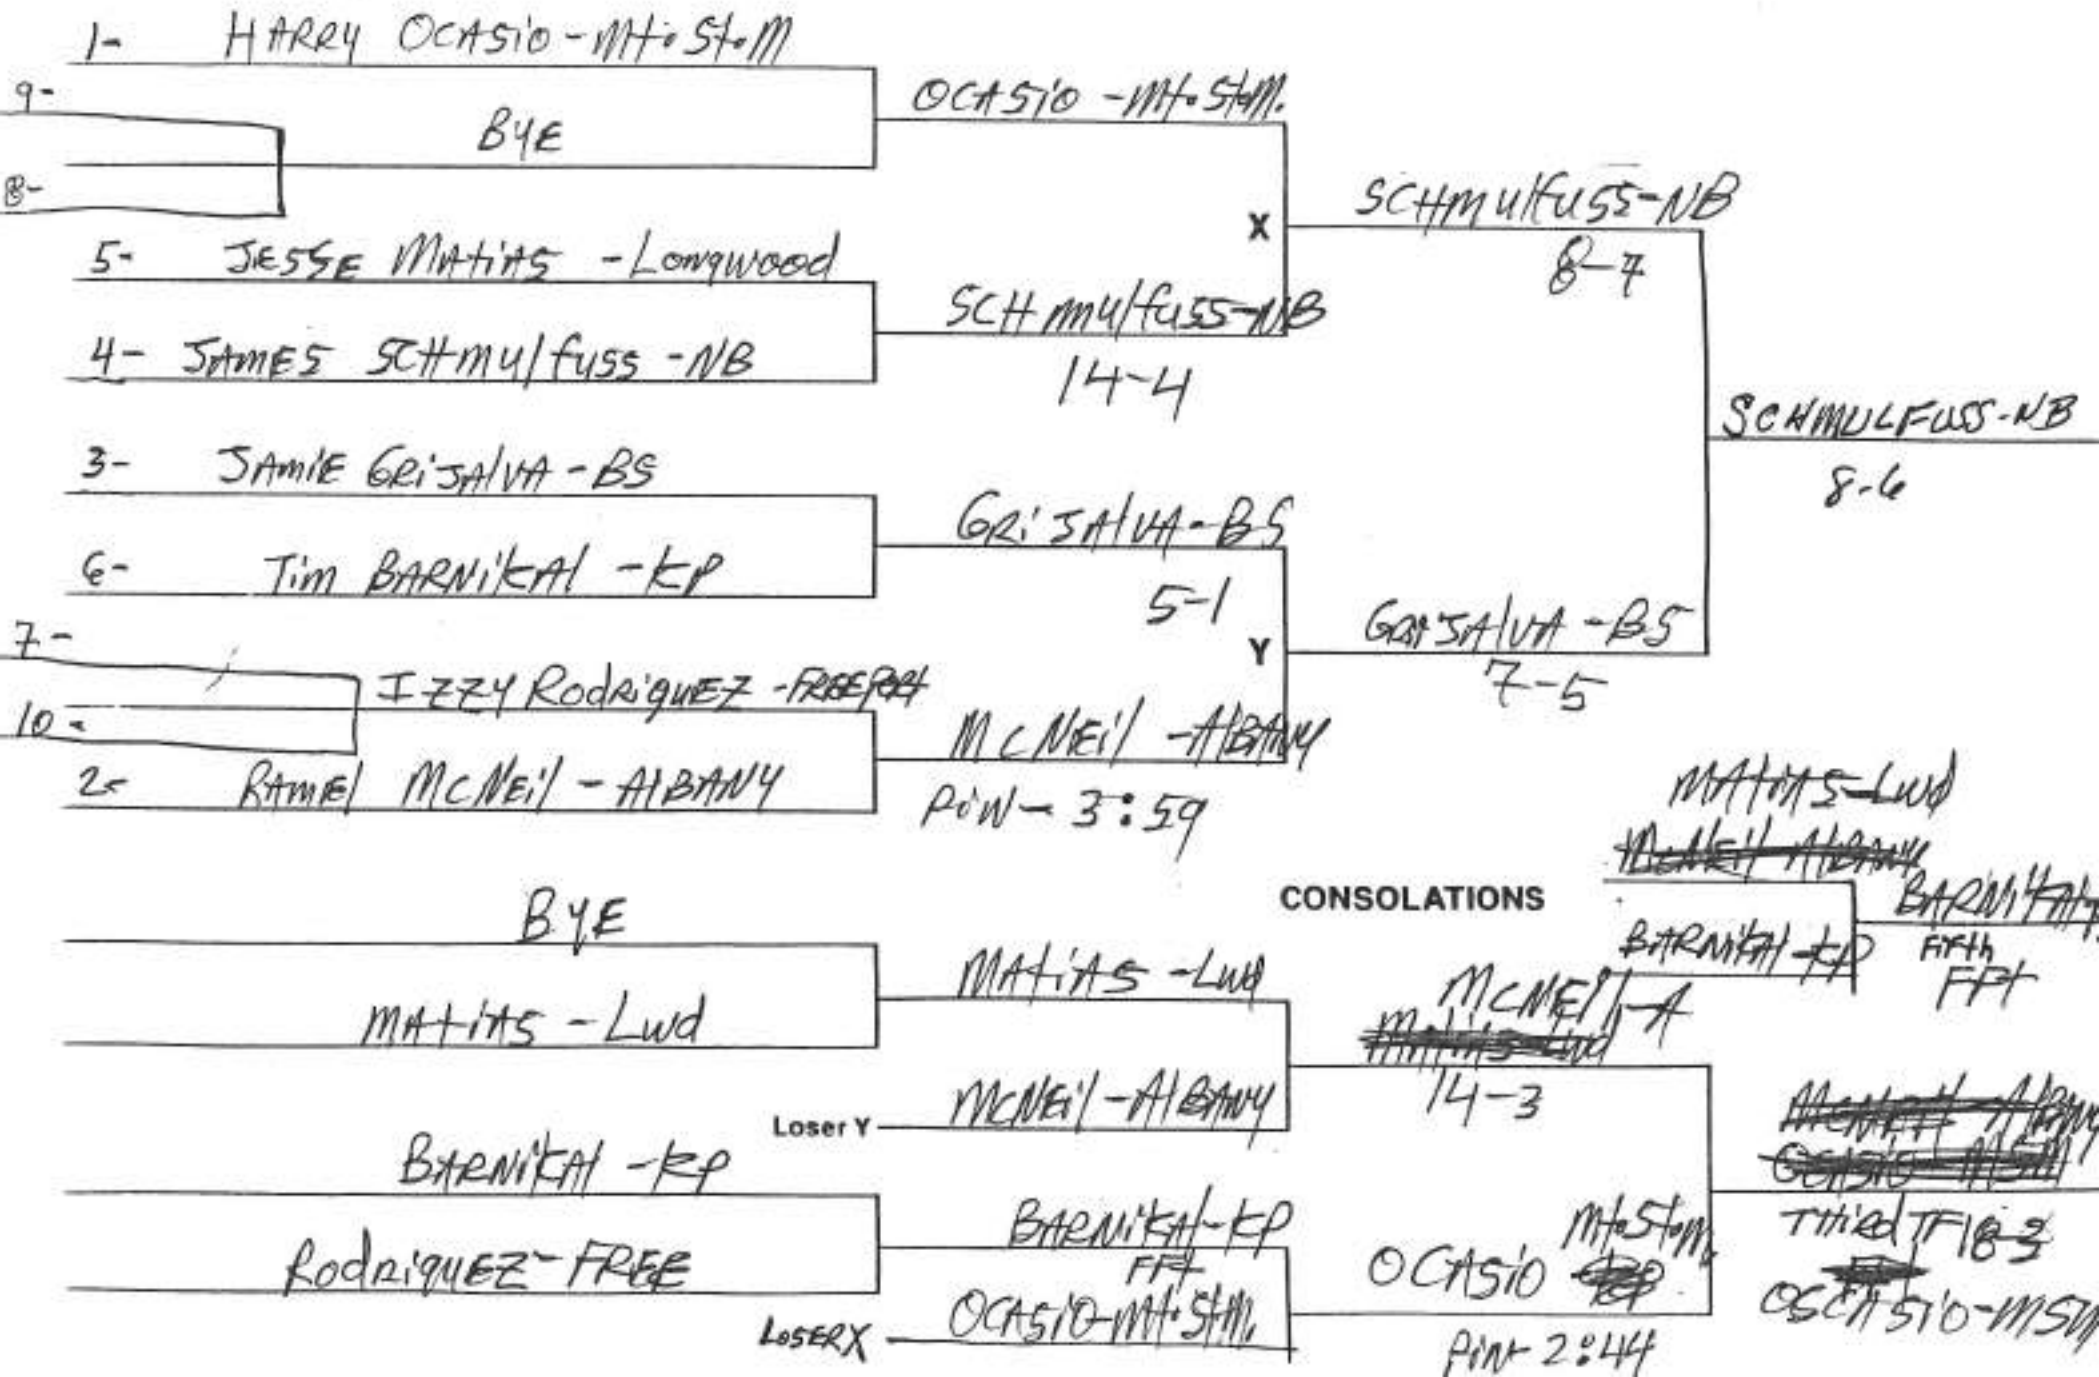

TOURNAMENT CLIFF CLARK CLASSIC - 12-23-2000

WEIGHT 145