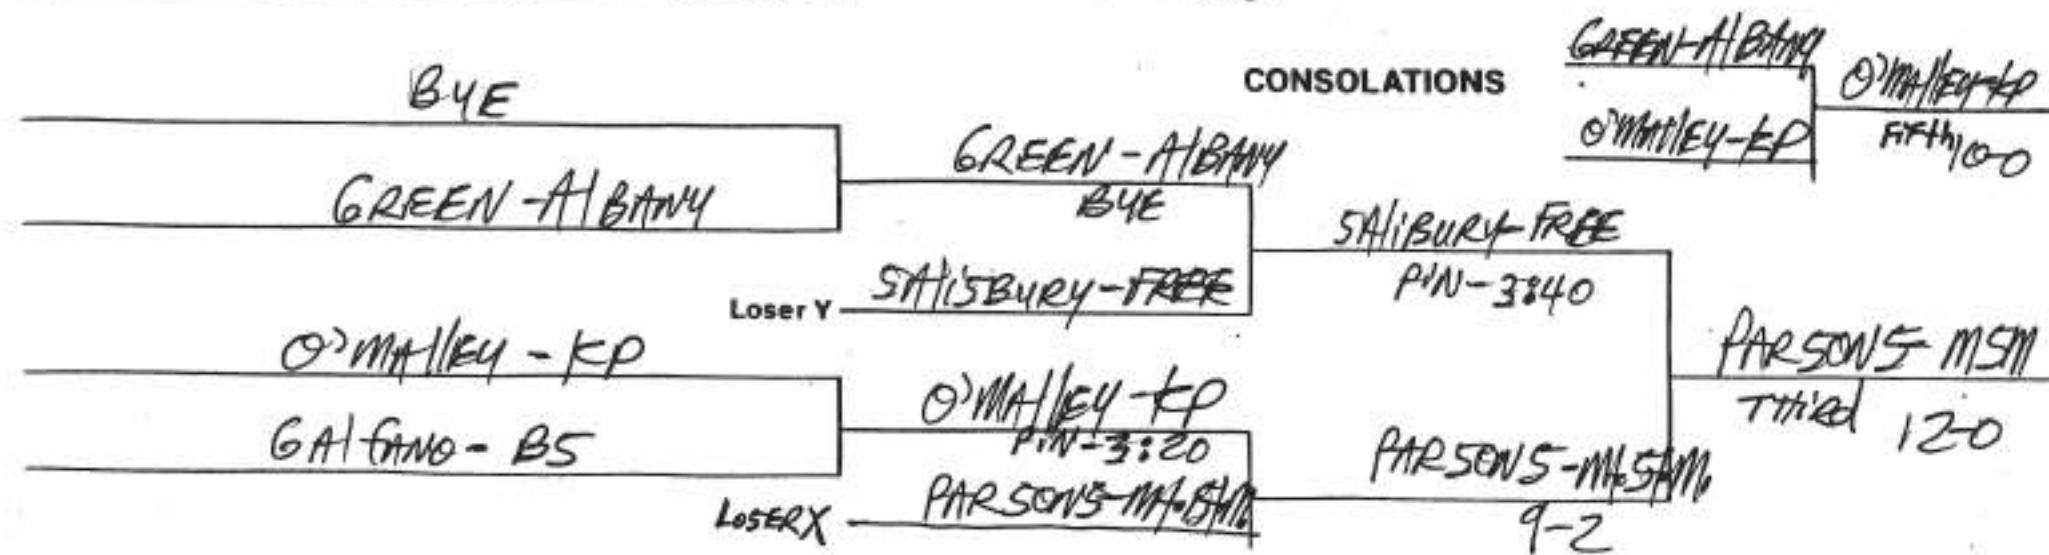

TOURNAMENT CLIFF CLARK CLASSIC - 12-23-2000

WEIGHT 96

TOURNAMENT Cliff Clark Classic - 12-23-2000

WEIGHT 103

TOURNAMENT CLIFF CLARK CLASSIC - 12-23-2000

WEIGHT 112

TOURNAMENT Cliff CLARK CLASSIC -12-23-2006

FREY - ALB
4-1

5-2

CONSOLATIONS

SCHNEIDER - MERCY
SCHNEIDER - MERCY
VAN BURCH - MT. ST. M.
FIFTH MERCY 8-4

CROMBIE - LUD
PIN - 2:49

CROMBIE - LUD
TIED FT

TORTORICI - BS
7-3

Loser Y

WEIGHT 171

TOURNAMENT CLIFF CLARK CLASSIC

WEIGHT 189

TOURNAMENT CLIFF CLARK CLASSIC - 12-23-2000

WEIGHT 215

TOURNAMENT CLIFF CLARK CLASSIC -12-23-2000

WEIGHT 275

CONSOLATIONS