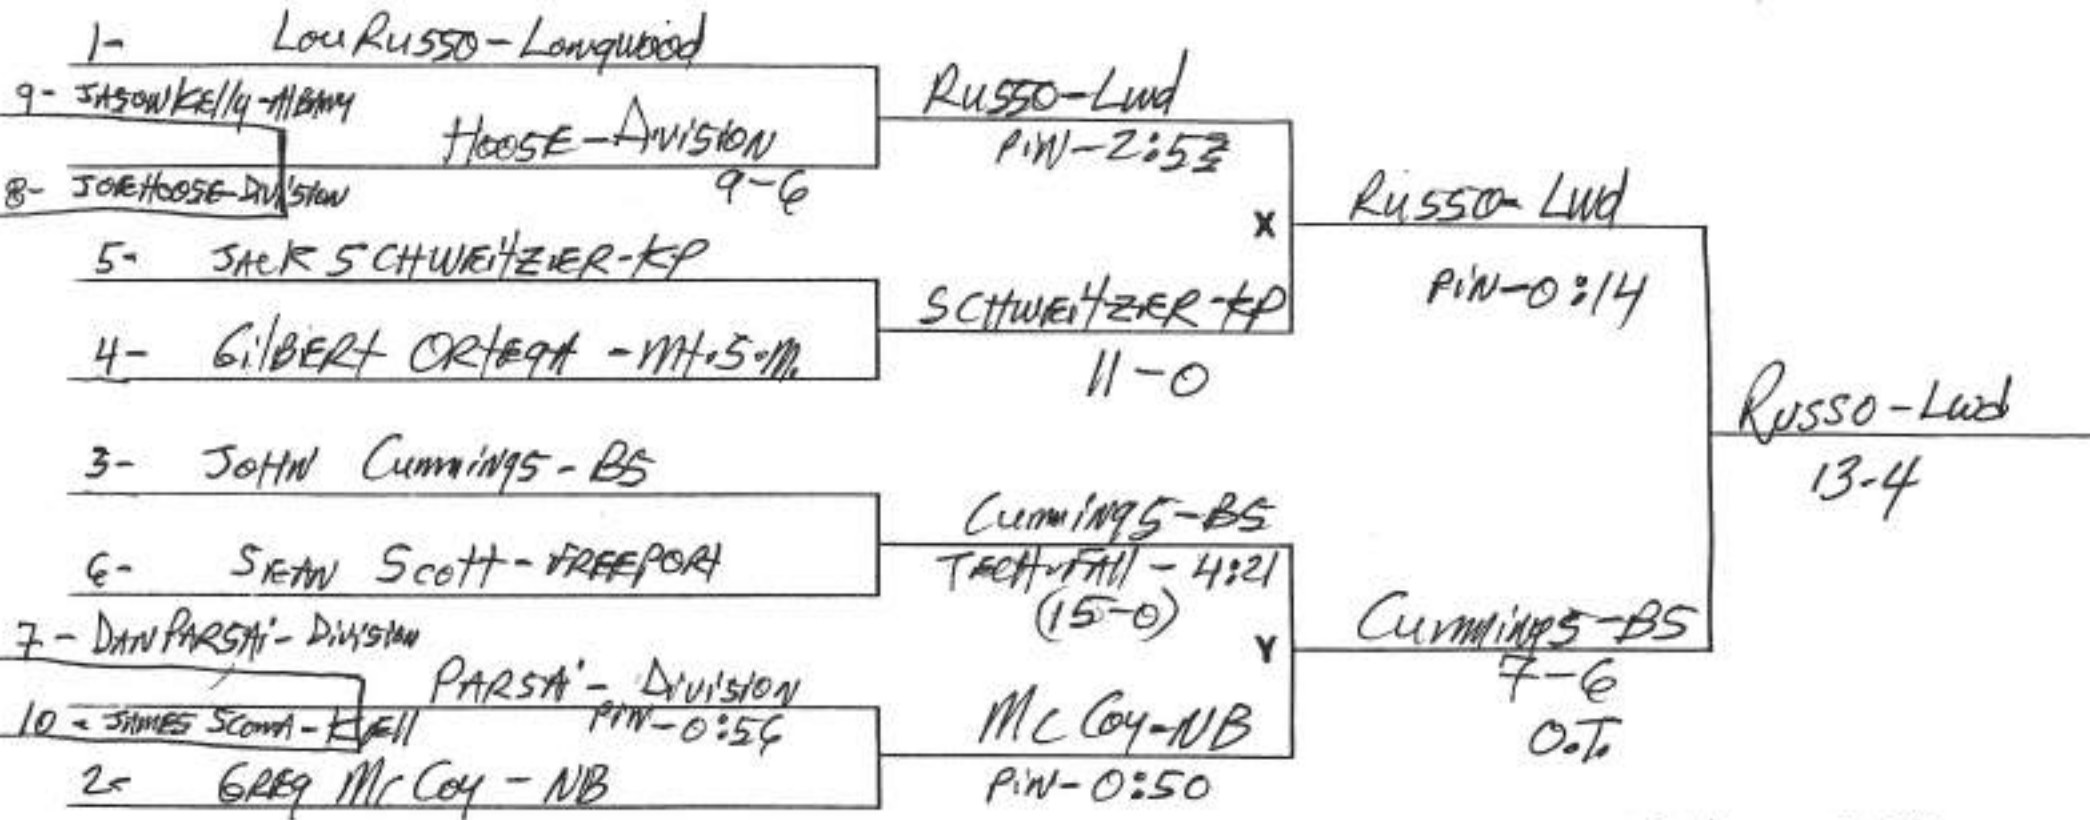

TOURNAMENT CLIFF CLARK CLASSIC - 12-23-2000

WEIGHT 125