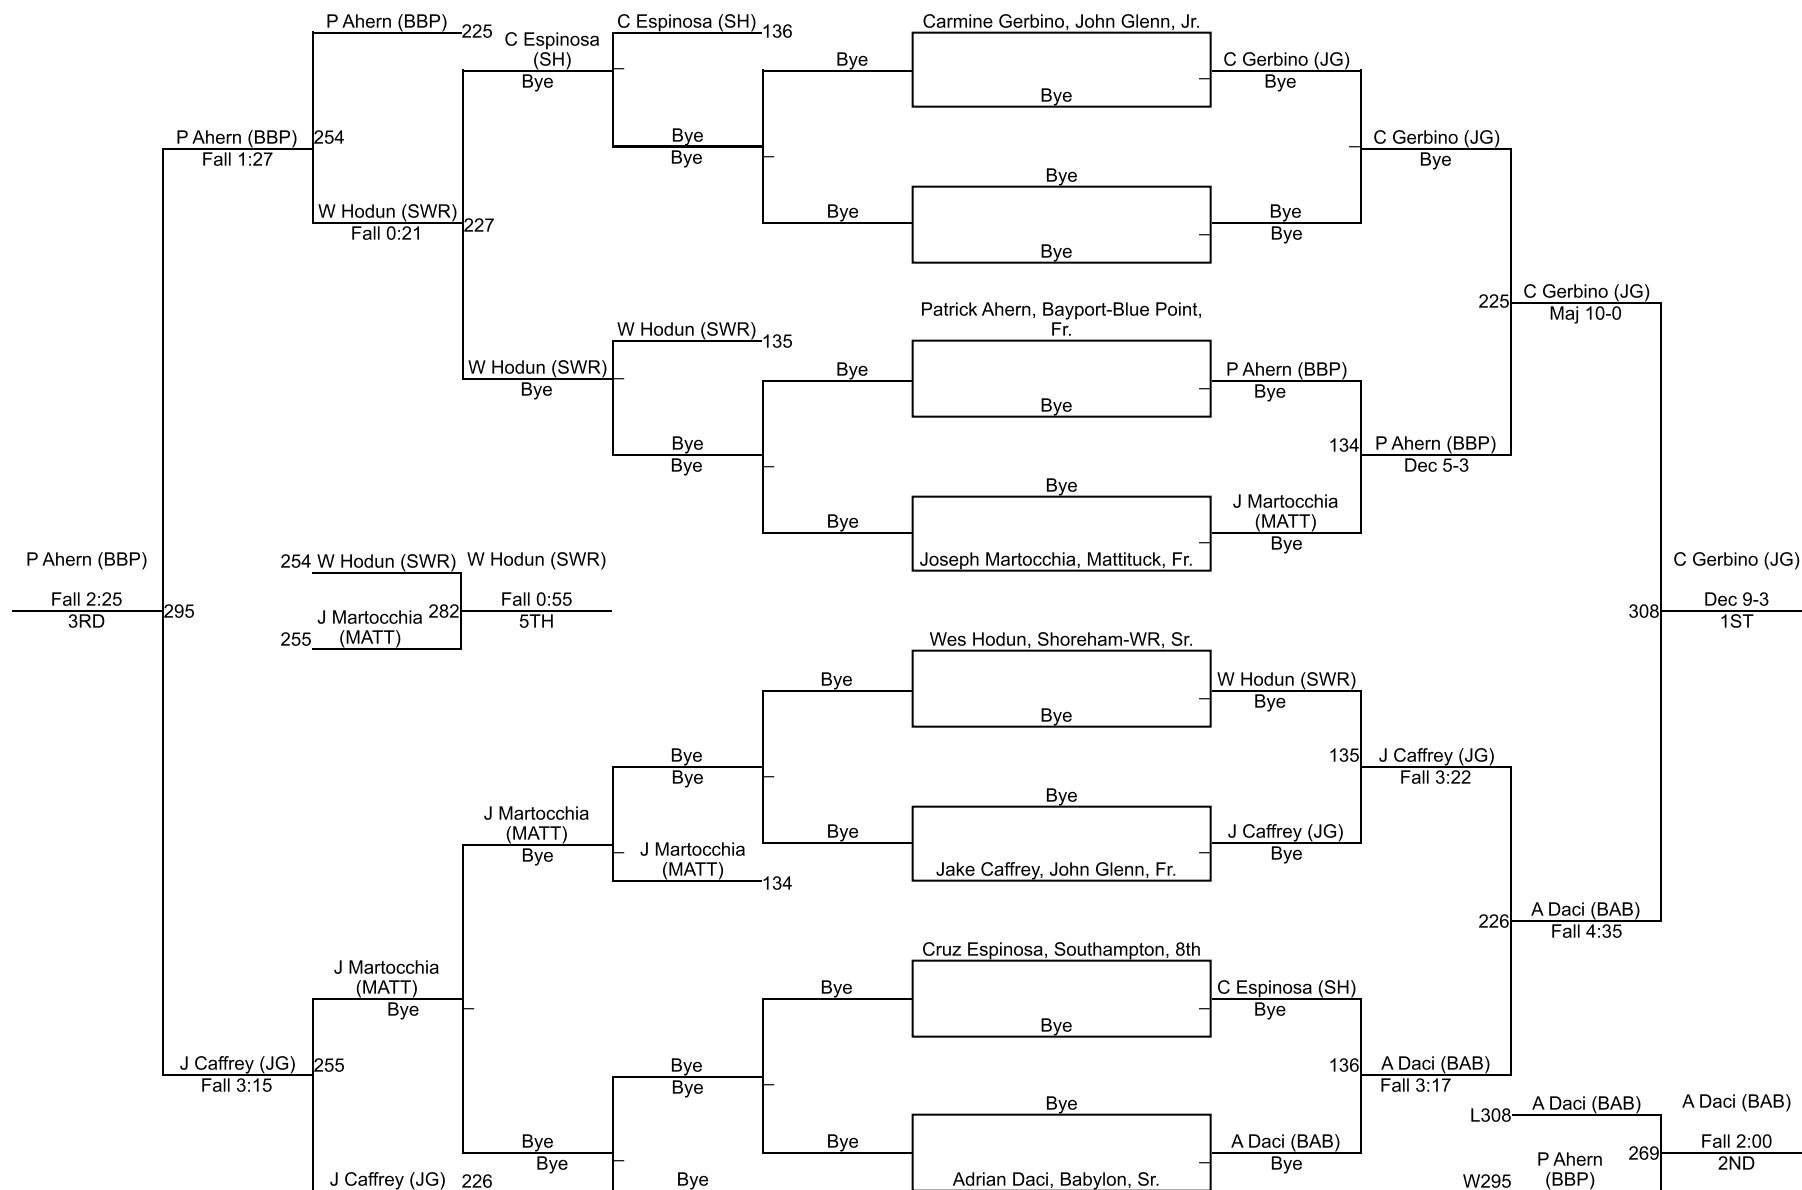

SECTION 11-D2 WRESTLING CHAMPIONSHIPS

SECTION 11-D2 WRESTLING CHAMPIONSHIPS

SECTION 11-D2 WRESTLING CHAMPIONSHIPS

SECTION 11-D2 WRESTLING CHAMPIONSHIPS

SECTION 11-D2 WRESTLING CHAMPIONSHIPS

160

SECTION 11-D2 WRESTLING CHAMPIONSHIPS

170

SECTION 11-D2 WRESTLING CHAMPIONSHIPS

190

SECTION 11-D2 WRESTLING CHAMPIONSHIPS

215

SECTION 11-D2 WRESTLING CHAMPIONSHIPS

285