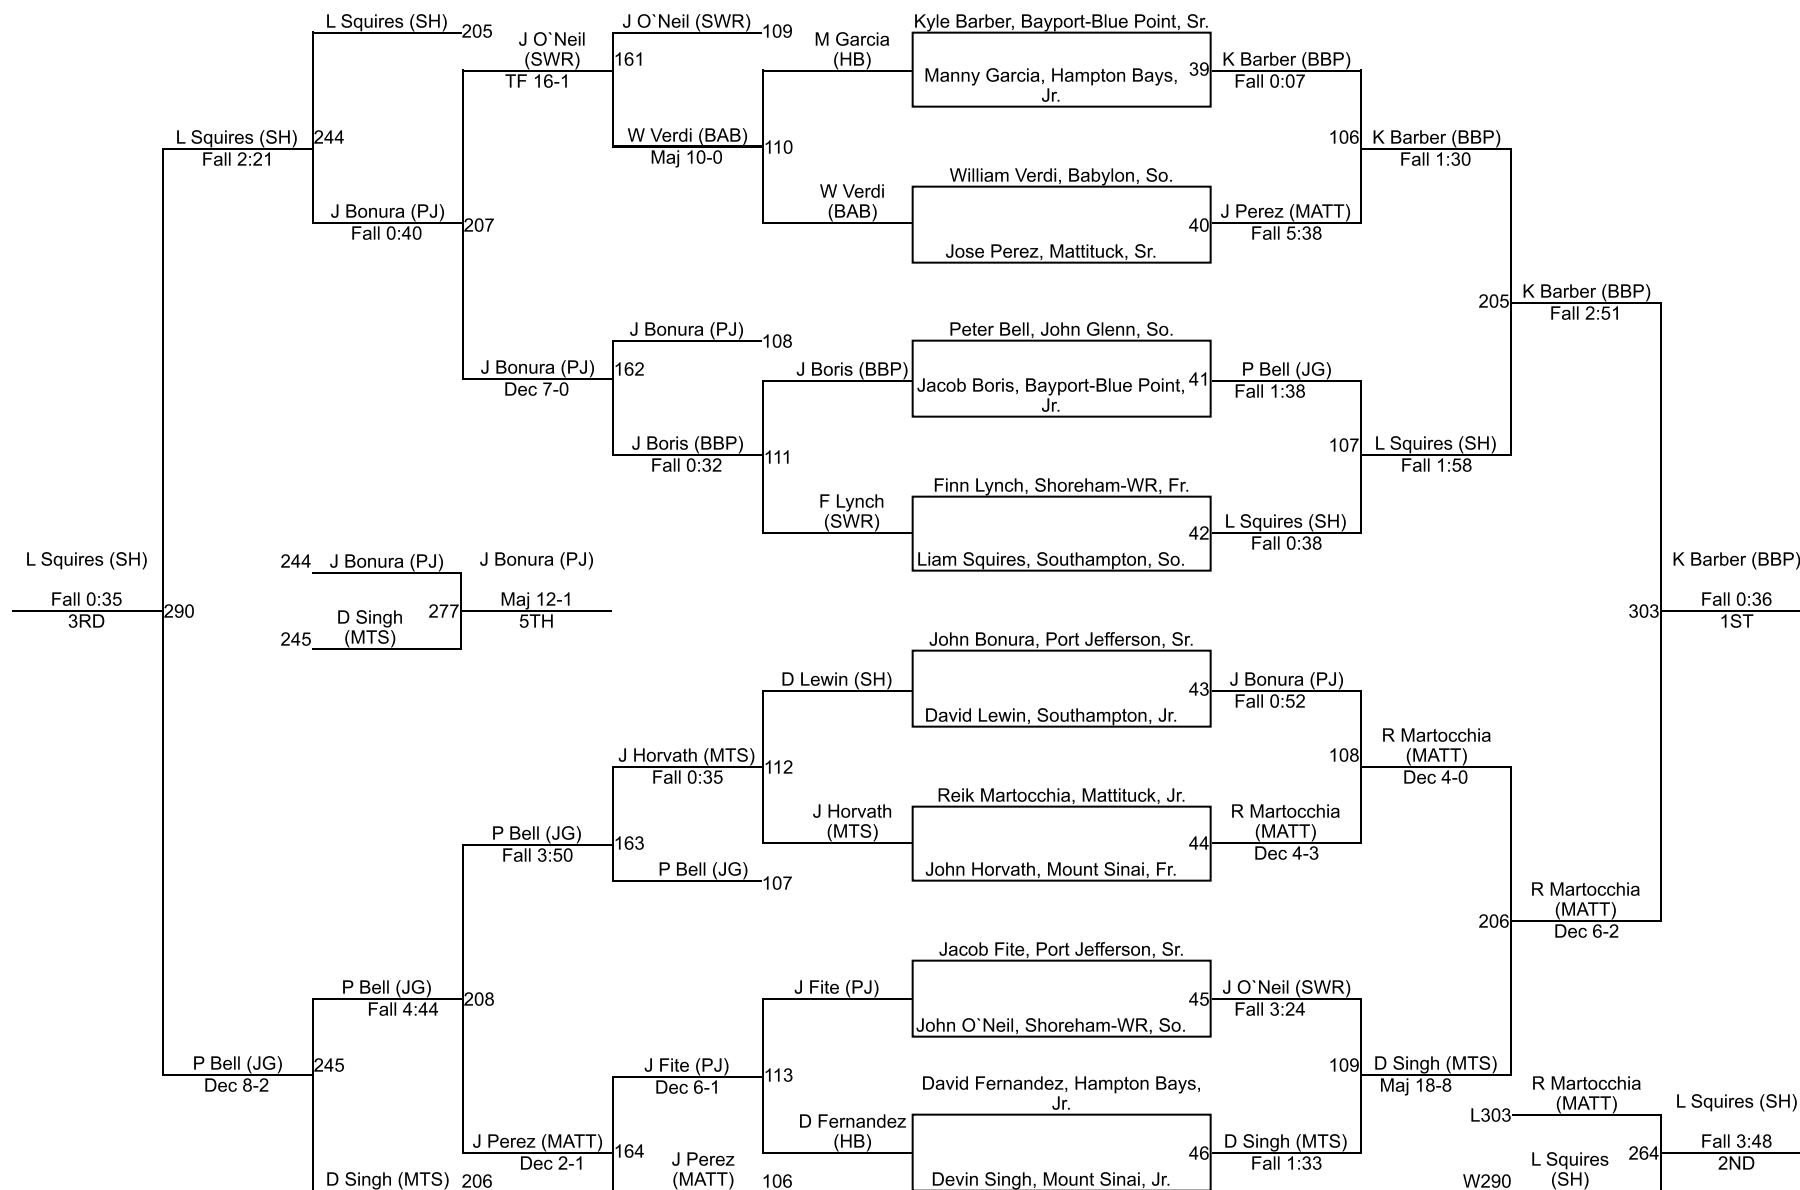

SECTION 11-D2 WRESTLING CHAMPIONSHIPS

SECTION 11-D2 WRESTLING CHAMPIONSHIPS

SECTION 11-D2 WRESTLING CHAMPIONSHIPS

SECTION 11-D2 WRESTLING CHAMPIONSHIPS

SECTION 11-D2 WRESTLING CHAMPIONSHIPS

160

SECTION 11-D2 WRESTLING CHAMPIONSHIPS

170

SECTION 11-D2 WRESTLING CHAMPIONSHIPS

190

SECTION 11-D2 WRESTLING CHAMPIONSHIPS

215

SECTION 11-D2 WRESTLING CHAMPIONSHIPS

285