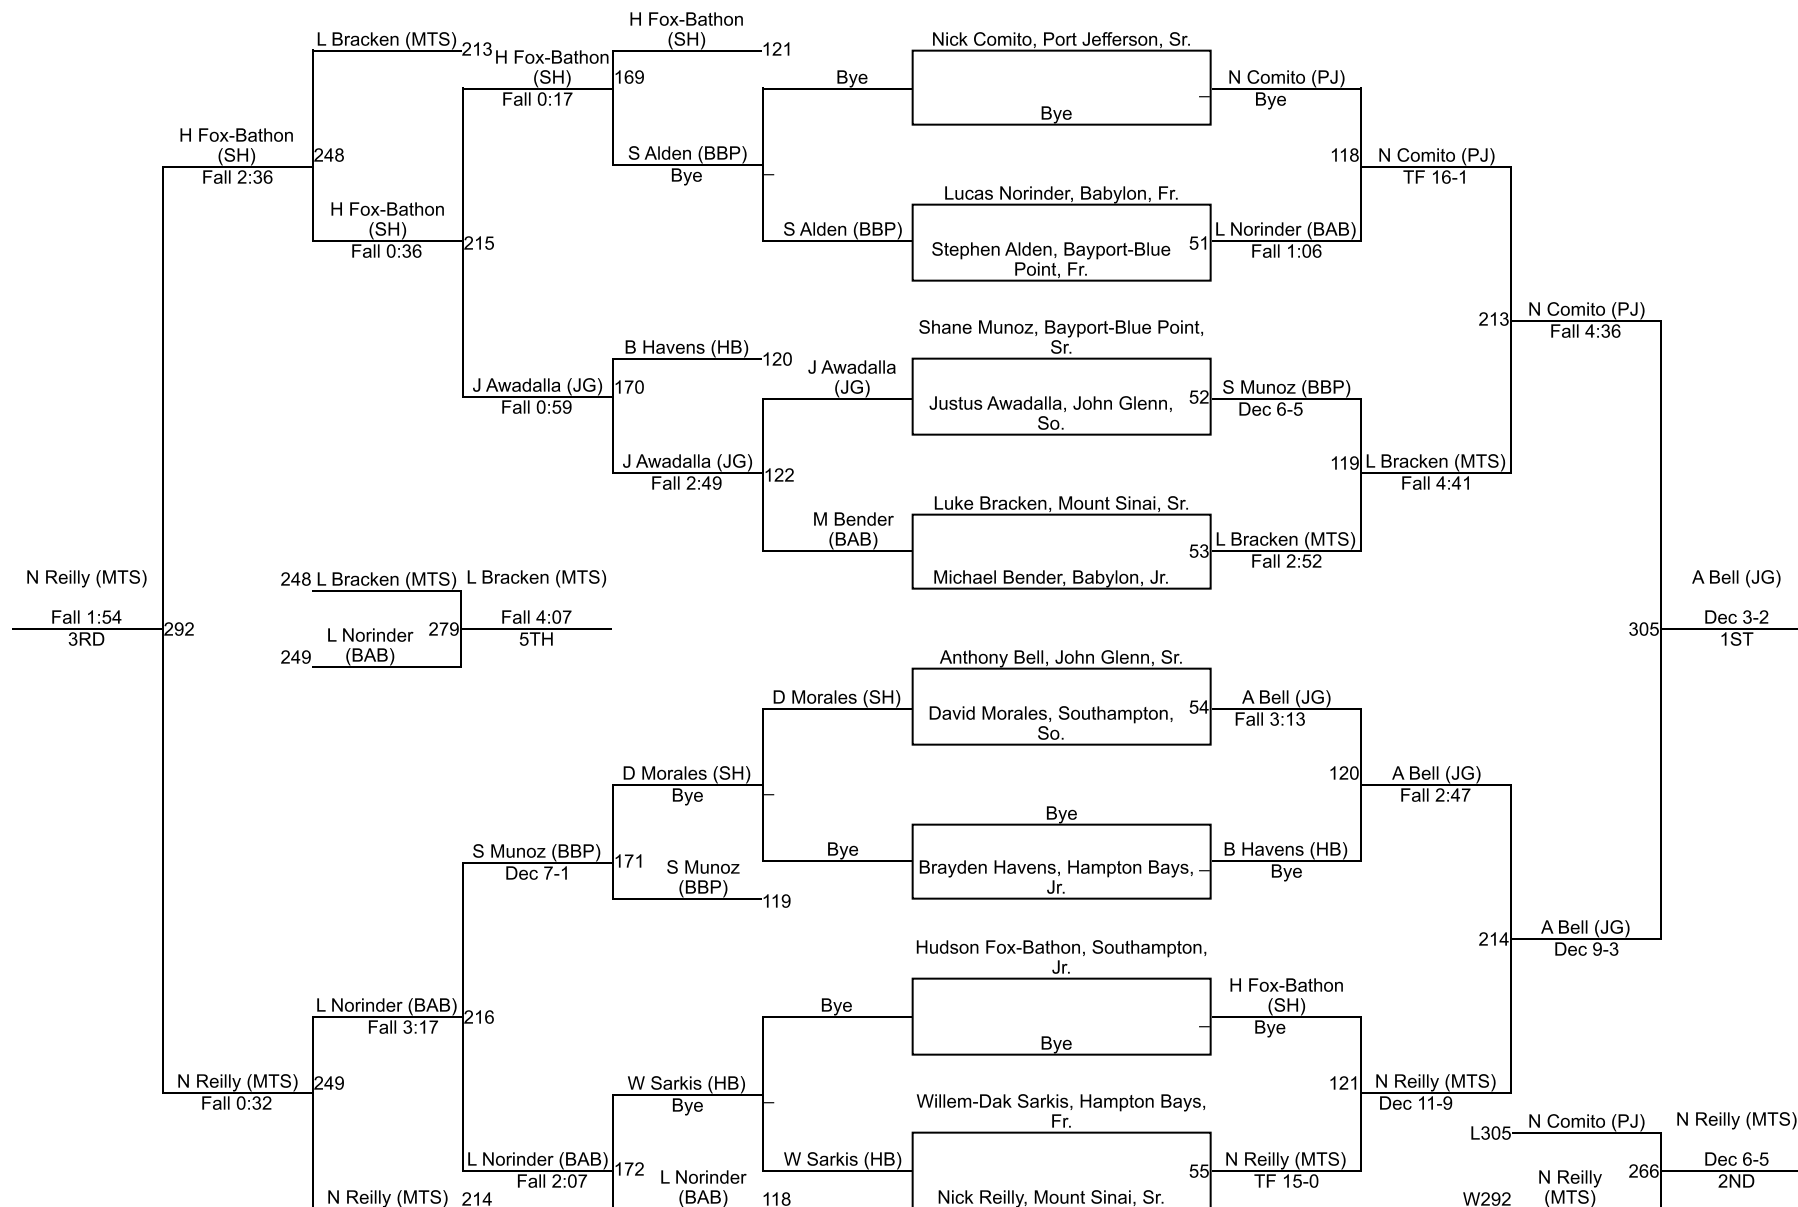

SECTION 11-D2 WRESTLING CHAMPIONSHIPS

SECTION 11-D2 WRESTLING CHAMPIONSHIPS

SECTION 11-D2 WRESTLING CHAMPIONSHIPS

SECTION 11-D2 WRESTLING CHAMPIONSHIPS

SECTION 11-D2 WRESTLING CHAMPIONSHIPS

160

SECTION 11-D2 WRESTLING CHAMPIONSHIPS

170

SECTION 11-D2 WRESTLING CHAMPIONSHIPS

190

SECTION 11-D2 WRESTLING CHAMPIONSHIPS

215

SECTION 11-D2 WRESTLING CHAMPIONSHIPS

285