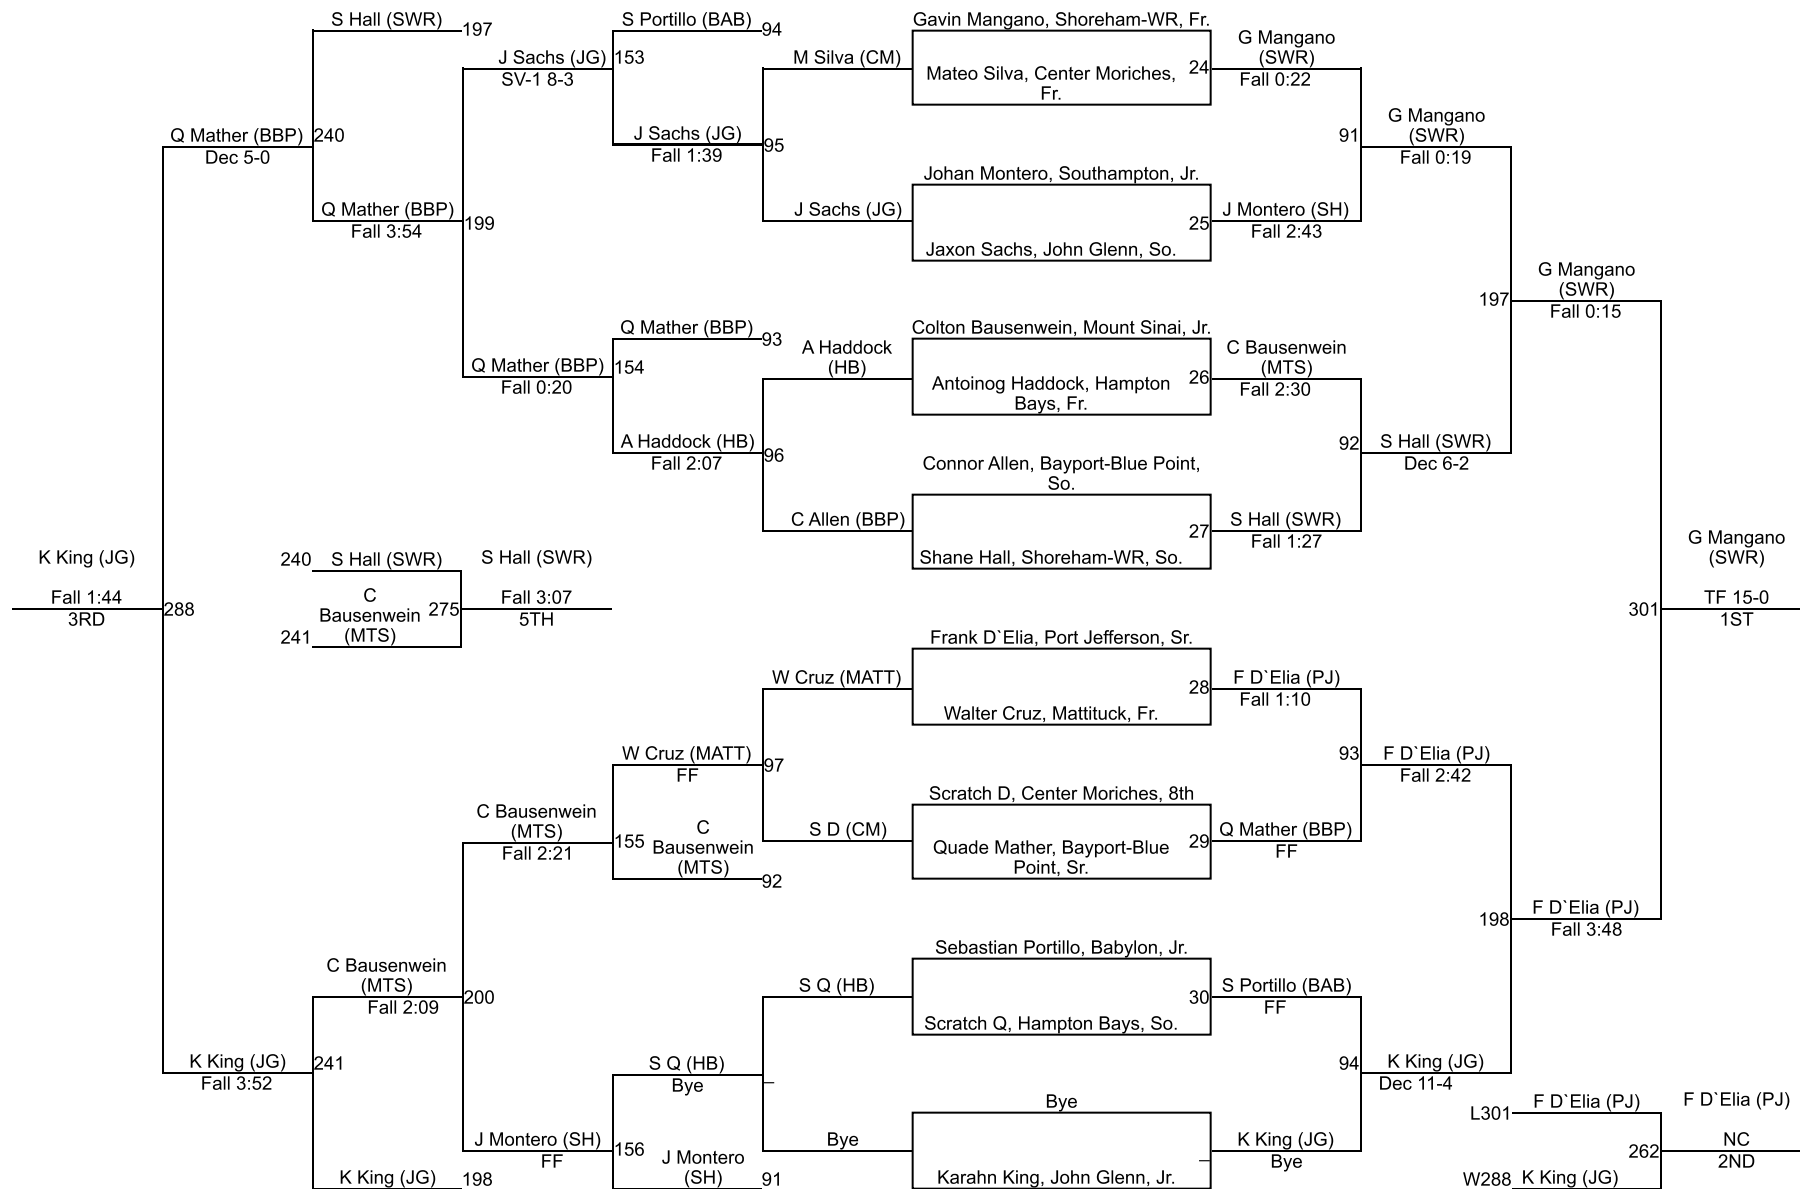

SECTION 11-D2 WRESTLING CHAMPIONSHIPS

SECTION 11-D2 WRESTLING CHAMPIONSHIPS

SECTION 11-D2 WRESTLING CHAMPIONSHIPS

SECTION 11-D2 WRESTLING CHAMPIONSHIPS

SECTION 11-D2 WRESTLING CHAMPIONSHIPS

160

SECTION 11-D2 WRESTLING CHAMPIONSHIPS

170

SECTION 11-D2 WRESTLING CHAMPIONSHIPS

190

SECTION 11-D2 WRESTLING CHAMPIONSHIPS

215

SECTION 11-D2 WRESTLING CHAMPIONSHIPS

285