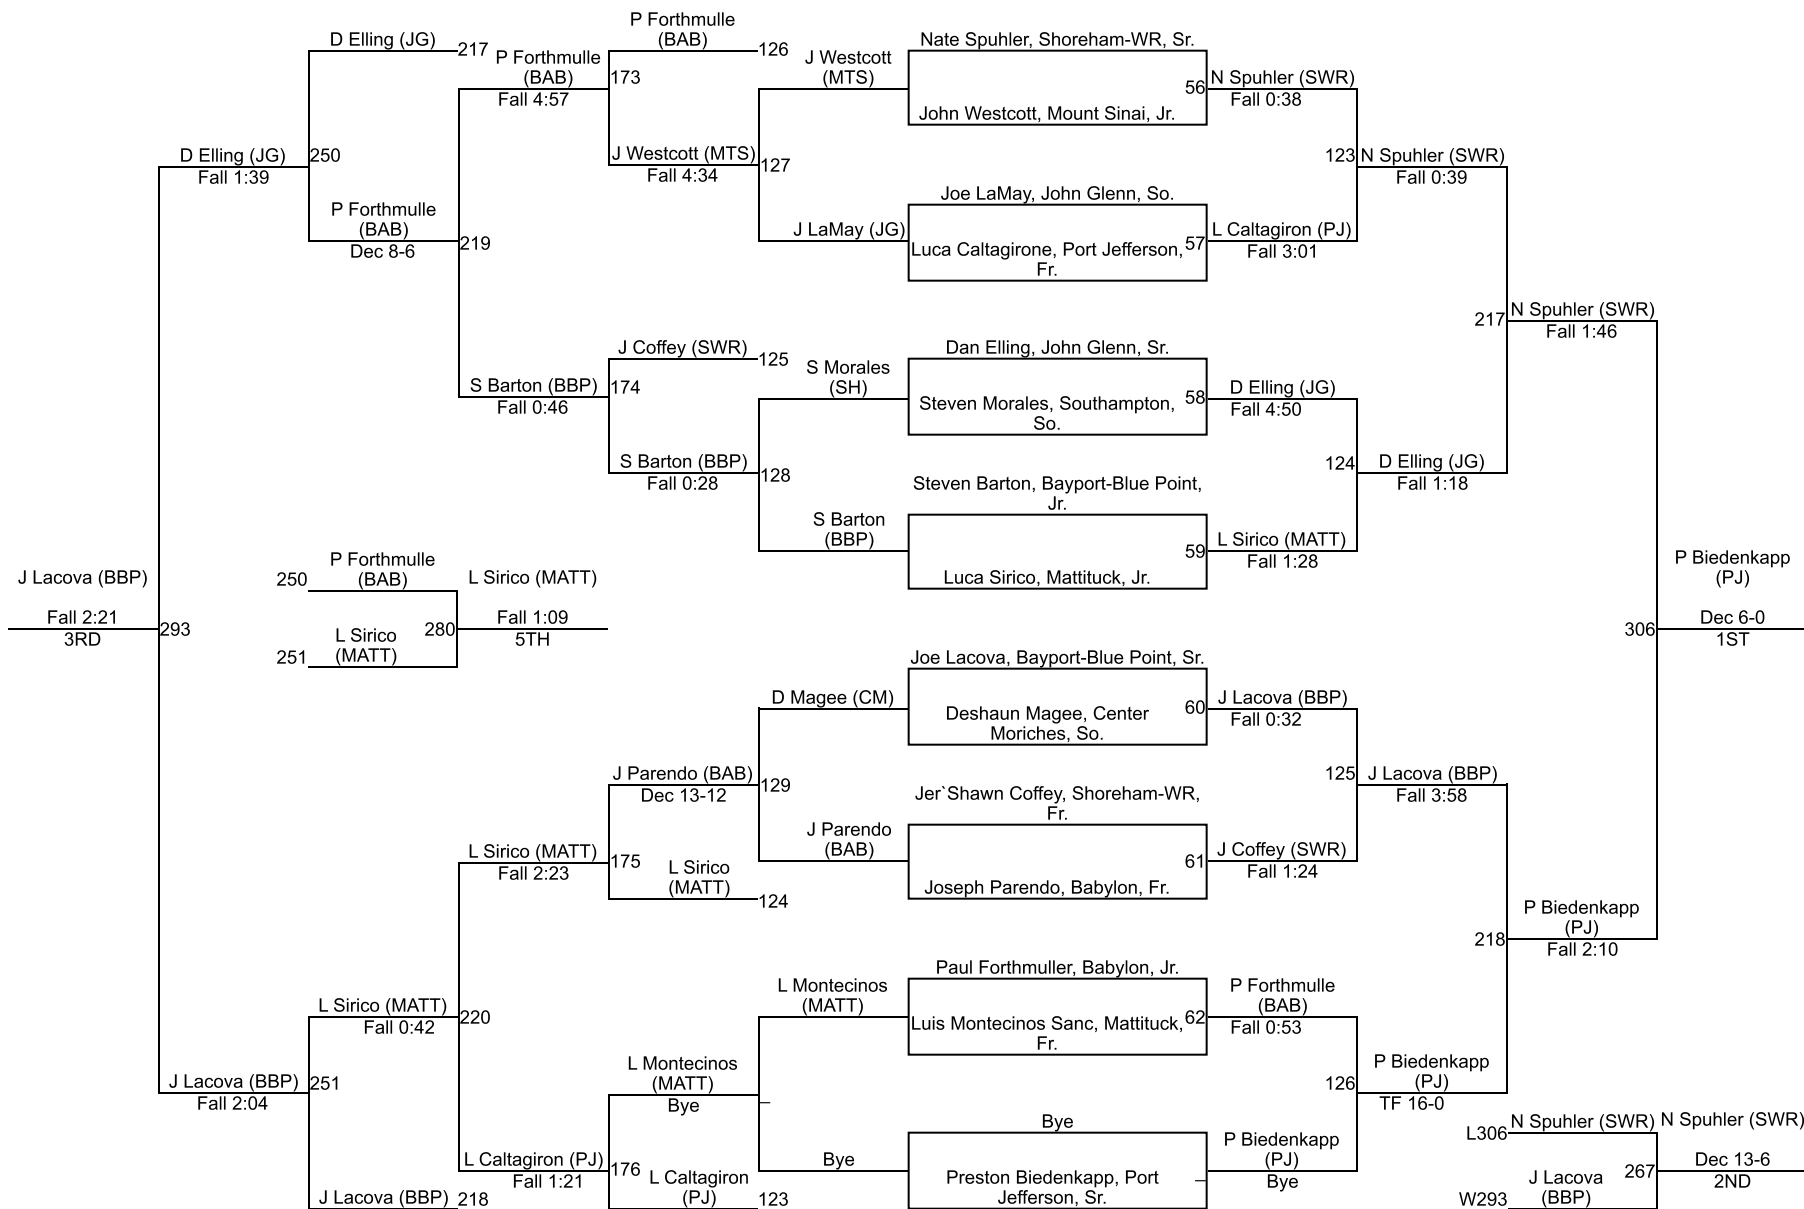

SECTION 11-D2 WRESTLING CHAMPIONSHIPS

SECTION 11-D2 WRESTLING CHAMPIONSHIPS

SECTION 11-D2 WRESTLING CHAMPIONSHIPS

SECTION 11-D2 WRESTLING CHAMPIONSHIPS

SECTION 11-D2 WRESTLING CHAMPIONSHIPS

160

SECTION 11-D2 WRESTLING CHAMPIONSHIPS

170

SECTION 11-D2 WRESTLING CHAMPIONSHIPS

190

SECTION 11-D2 WRESTLING CHAMPIONSHIPS

215

SECTION 11-D2 WRESTLING CHAMPIONSHIPS

285