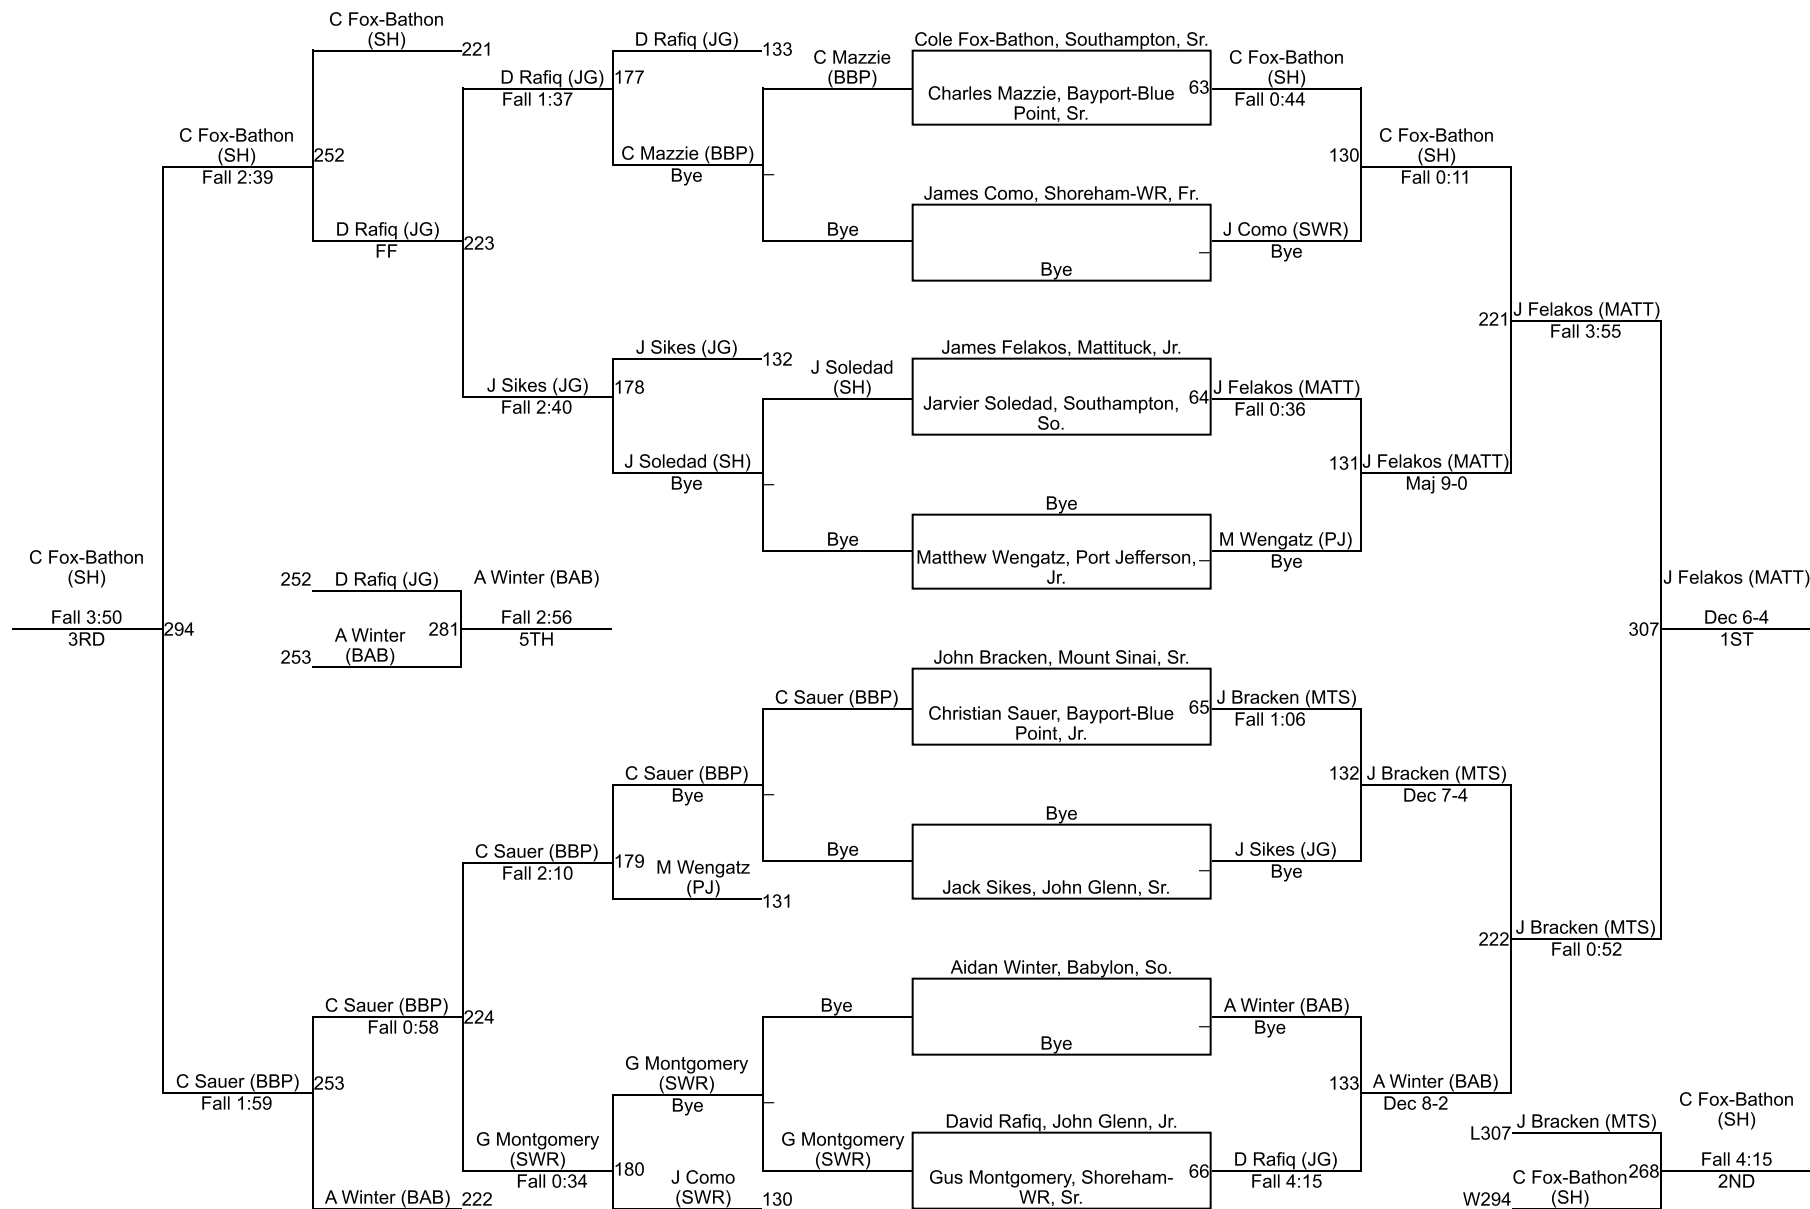

SECTION 11-D2 WRESTLING CHAMPIONSHIPS

SECTION 11-D2 WRESTLING CHAMPIONSHIPS

SECTION 11-D2 WRESTLING CHAMPIONSHIPS

SECTION 11-D2 WRESTLING CHAMPIONSHIPS

SECTION 11-D2 WRESTLING CHAMPIONSHIPS

160

SECTION 11-D2 WRESTLING CHAMPIONSHIPS

170

SECTION 11-D2 WRESTLING CHAMPIONSHIPS

190

SECTION 11-D2 WRESTLING CHAMPIONSHIPS

215

SECTION 11-D2 WRESTLING CHAMPIONSHIPS

285