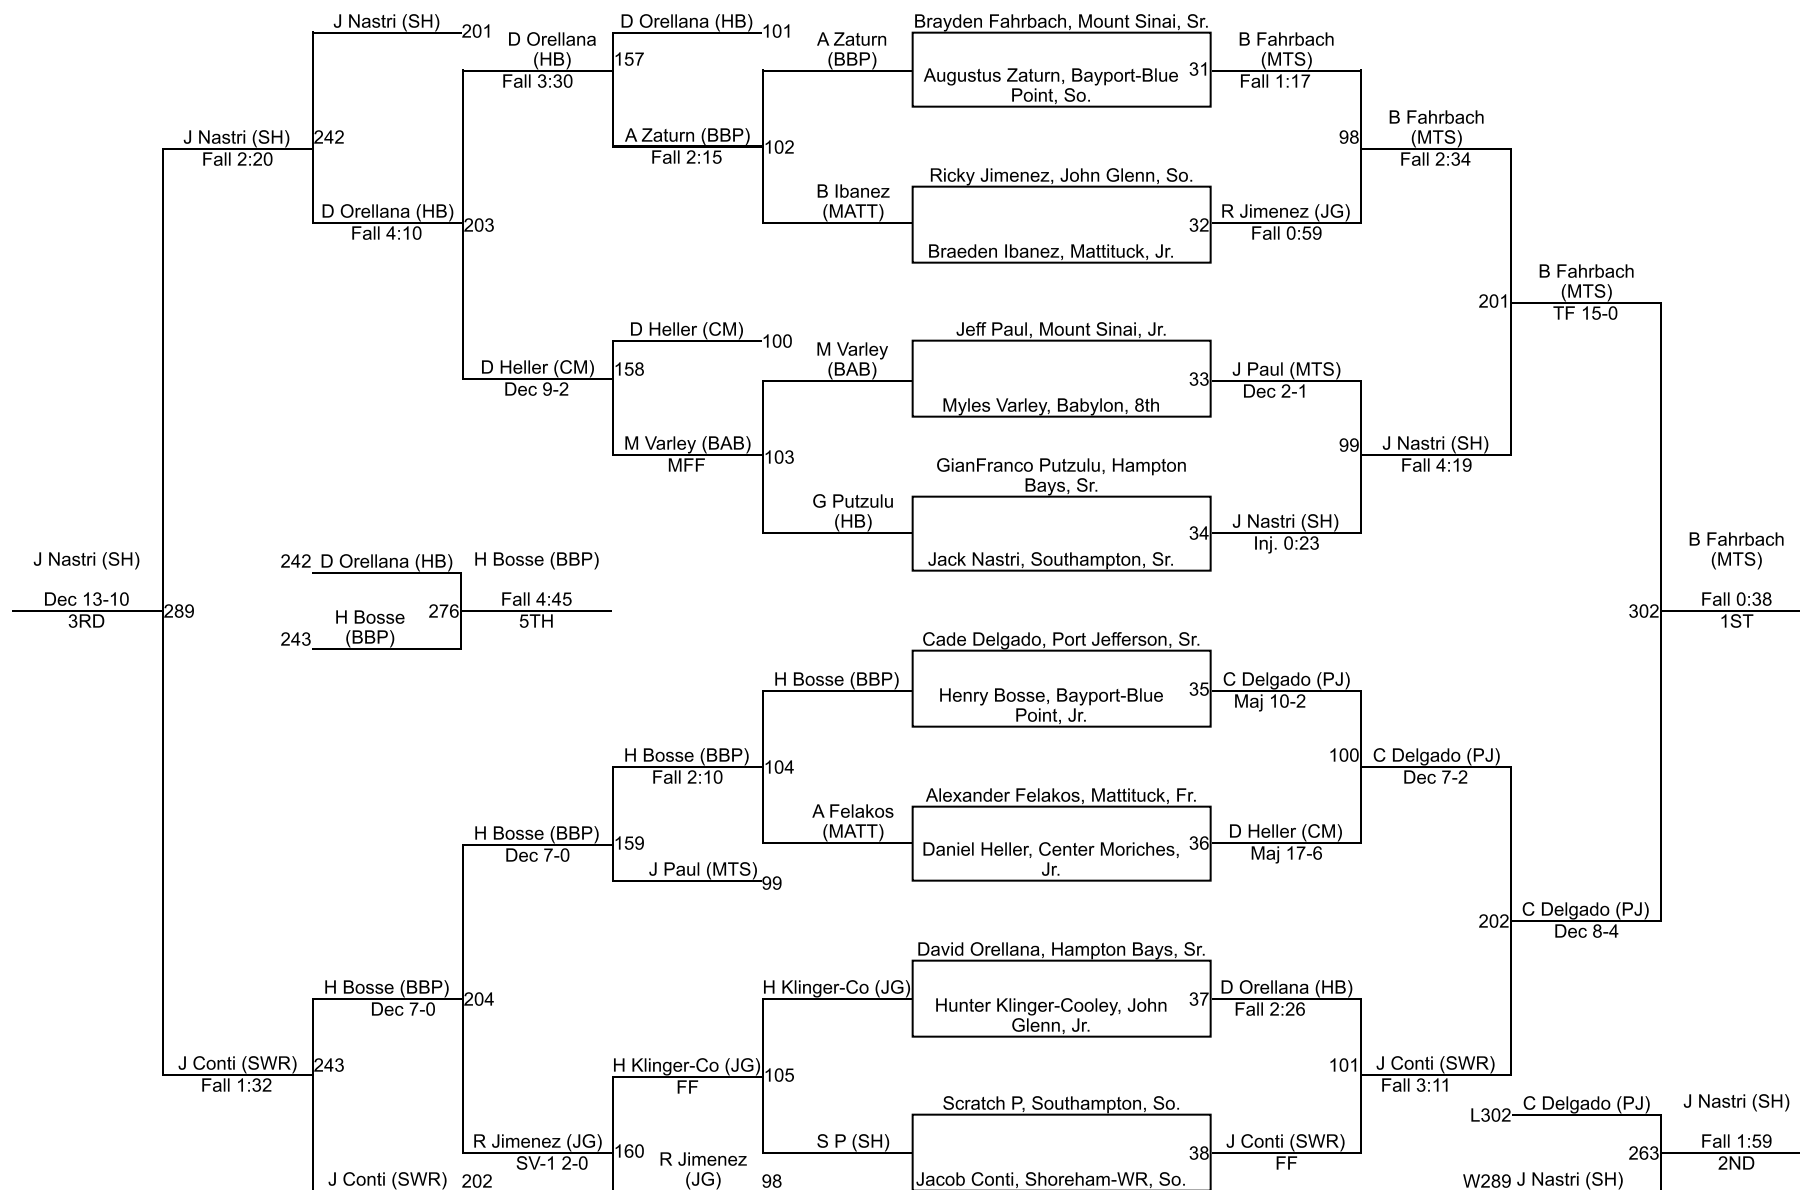

SECTION 11-D2 WRESTLING CHAMPIONSHIPS

SECTION 11-D2 WRESTLING CHAMPIONSHIPS

SECTION 11-D2 WRESTLING CHAMPIONSHIPS

SECTION 11-D2 WRESTLING CHAMPIONSHIPS

SECTION 11-D2 WRESTLING CHAMPIONSHIPS

160

SECTION 11-D2 WRESTLING CHAMPIONSHIPS

170

SECTION 11-D2 WRESTLING CHAMPIONSHIPS

190

SECTION 11-D2 WRESTLING CHAMPIONSHIPS

215

SECTION 11-D2 WRESTLING CHAMPIONSHIPS

285