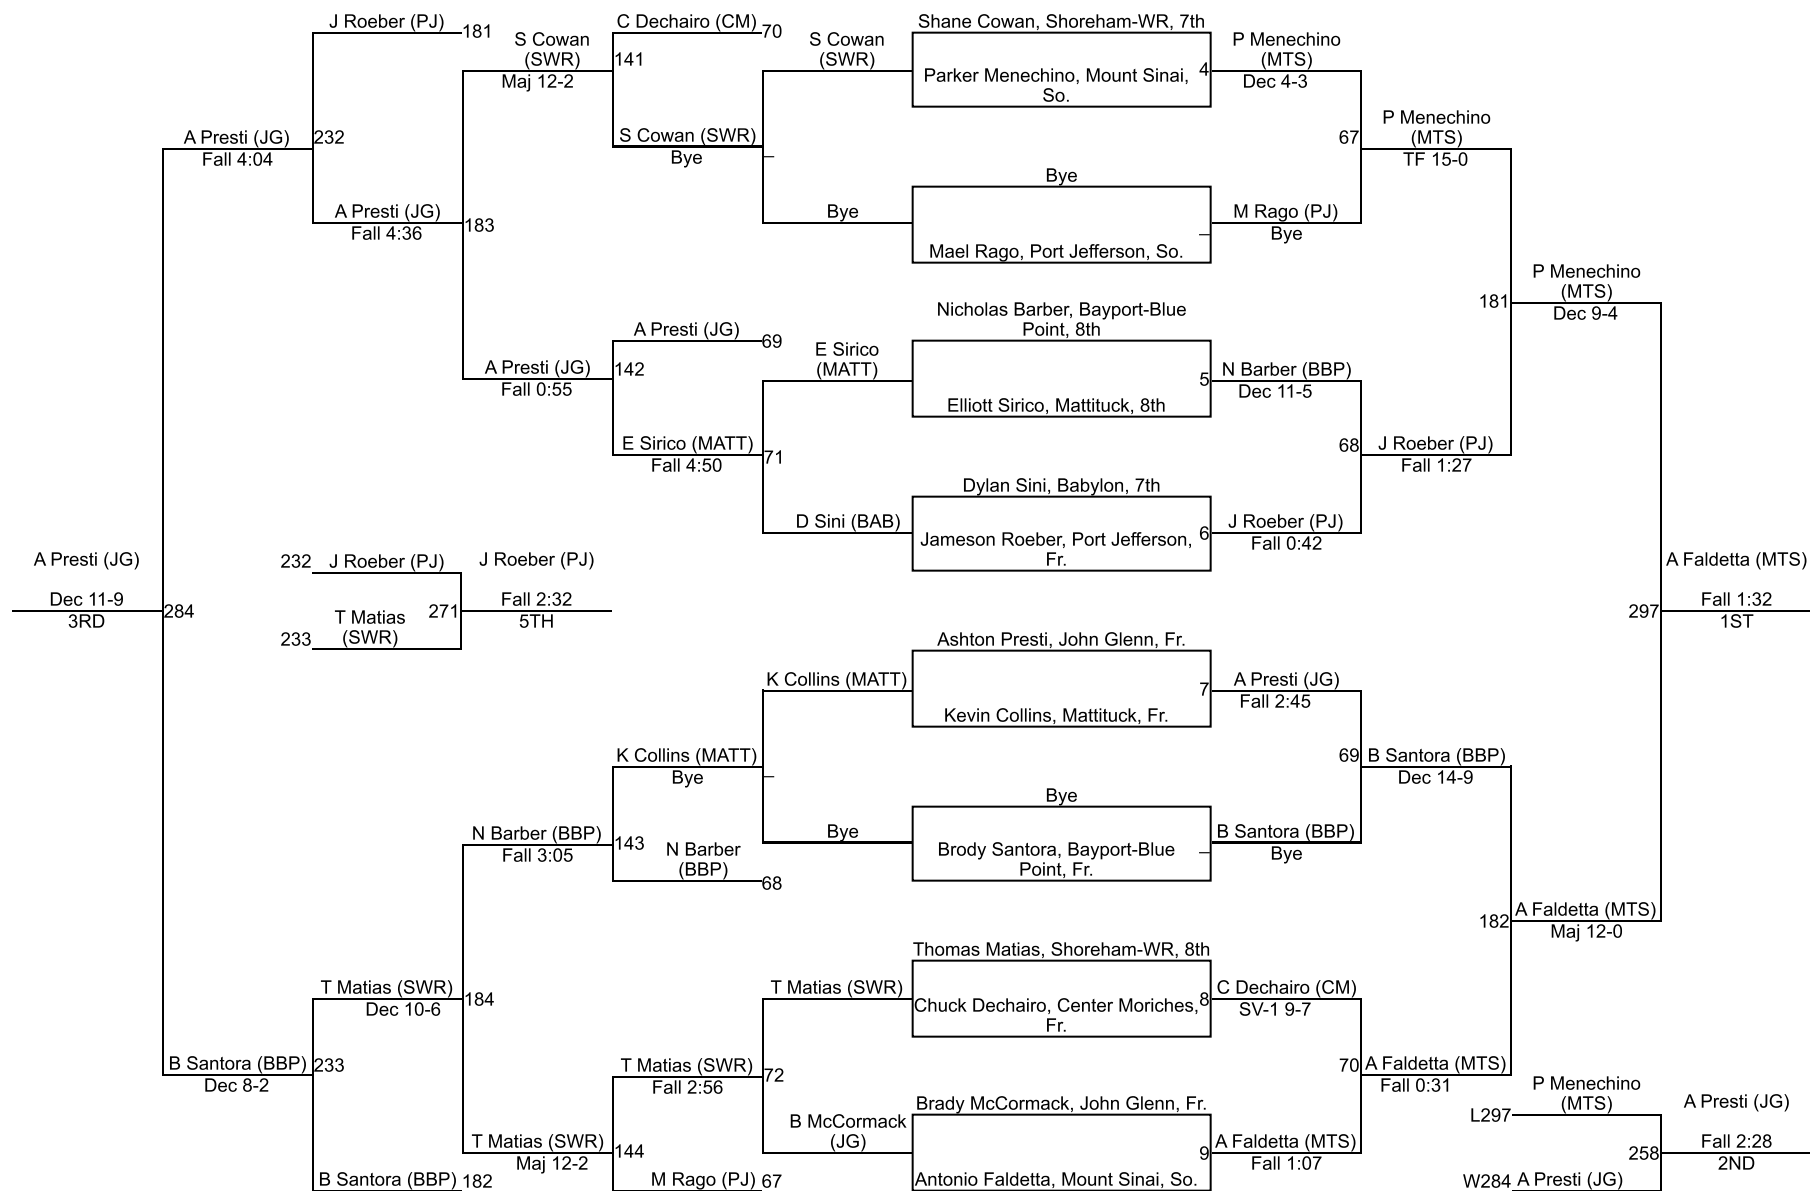

SECTION 11-D2 WRESTLING CHAMPIONSHIPS

SECTION 11-D2 WRESTLING CHAMPIONSHIPS

SECTION 11-D2 WRESTLING CHAMPIONSHIPS

SECTION 11-D2 WRESTLING CHAMPIONSHIPS

SECTION 11-D2 WRESTLING CHAMPIONSHIPS

160

SECTION 11-D2 WRESTLING CHAMPIONSHIPS

170

SECTION 11-D2 WRESTLING CHAMPIONSHIPS

190

SECTION 11-D2 WRESTLING CHAMPIONSHIPS

215

SECTION 11-D2 WRESTLING CHAMPIONSHIPS

285