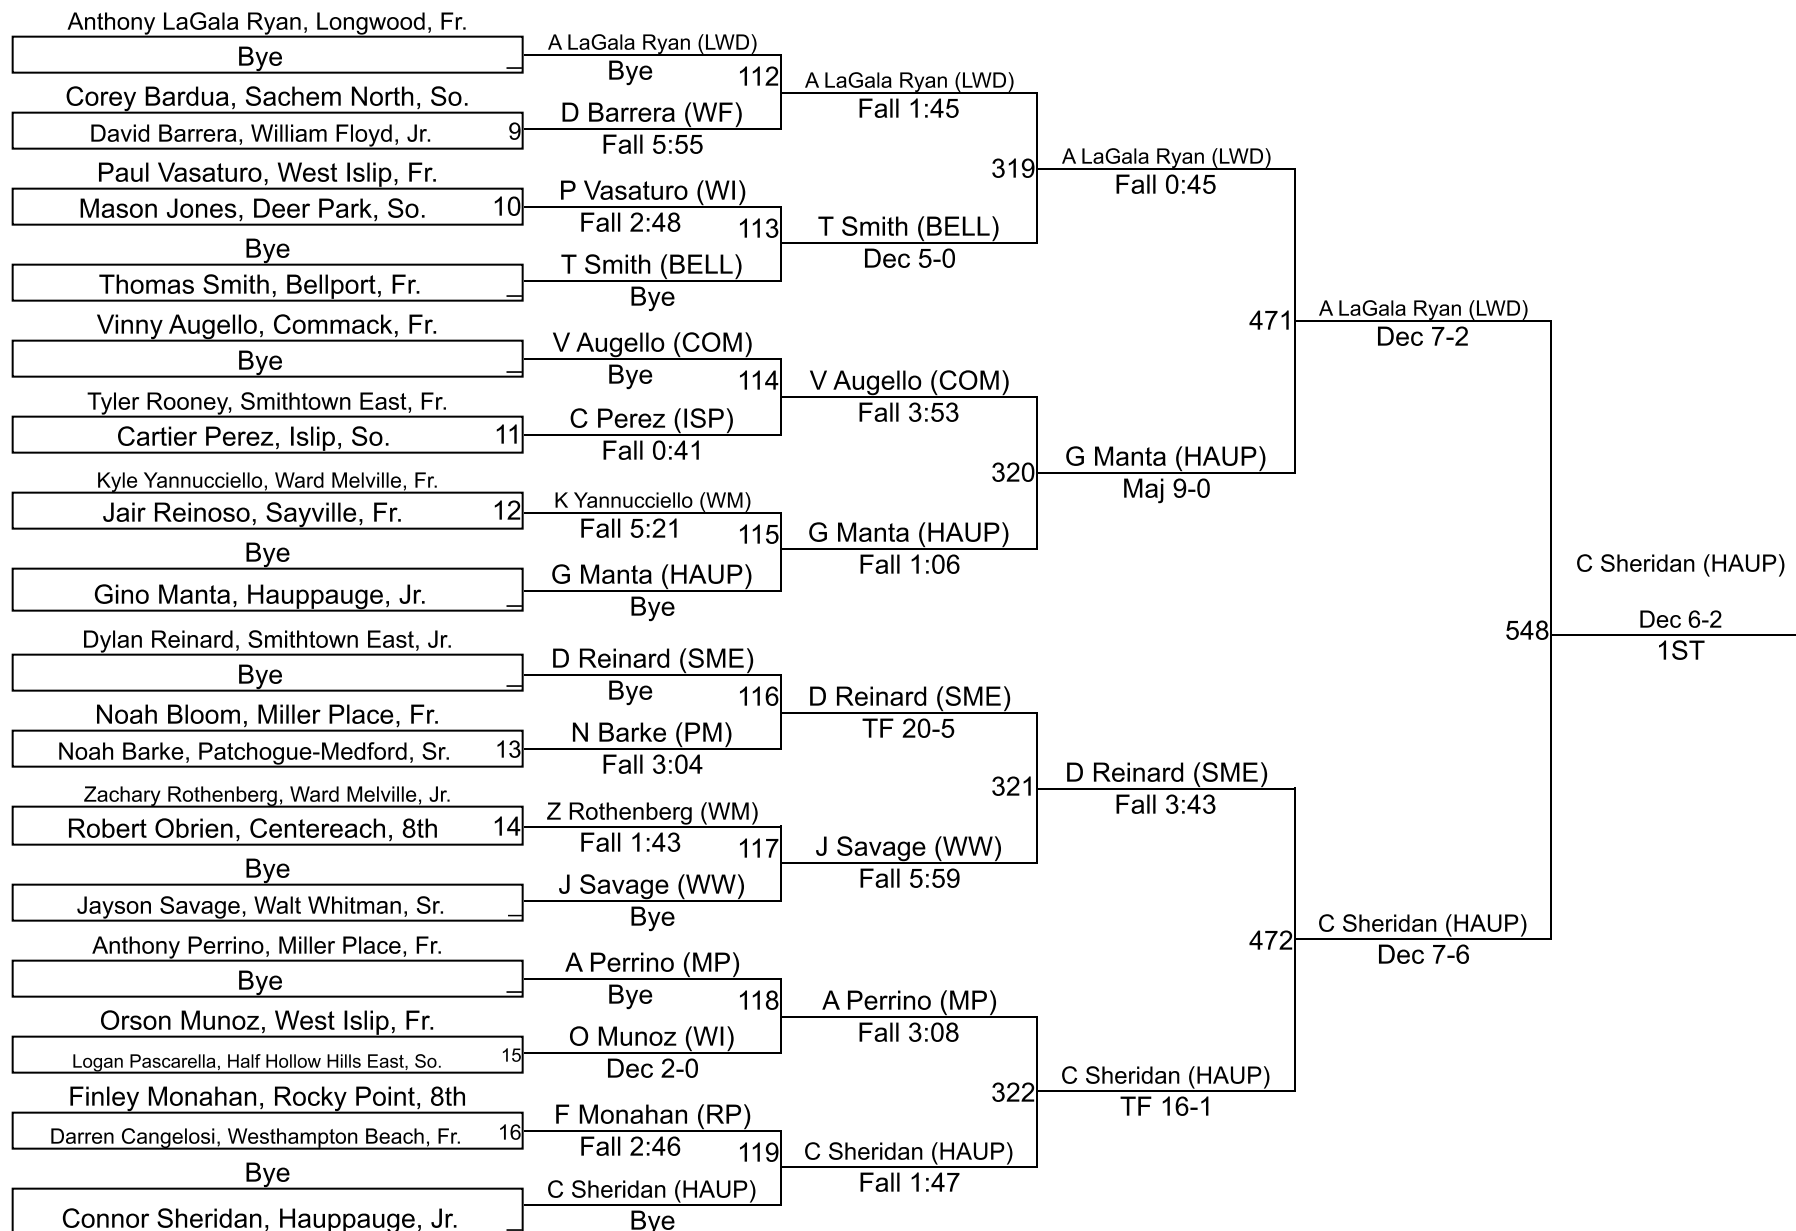

SECTION 11-D1 WRESTLING CHAMPIONSHIPS

D1 108