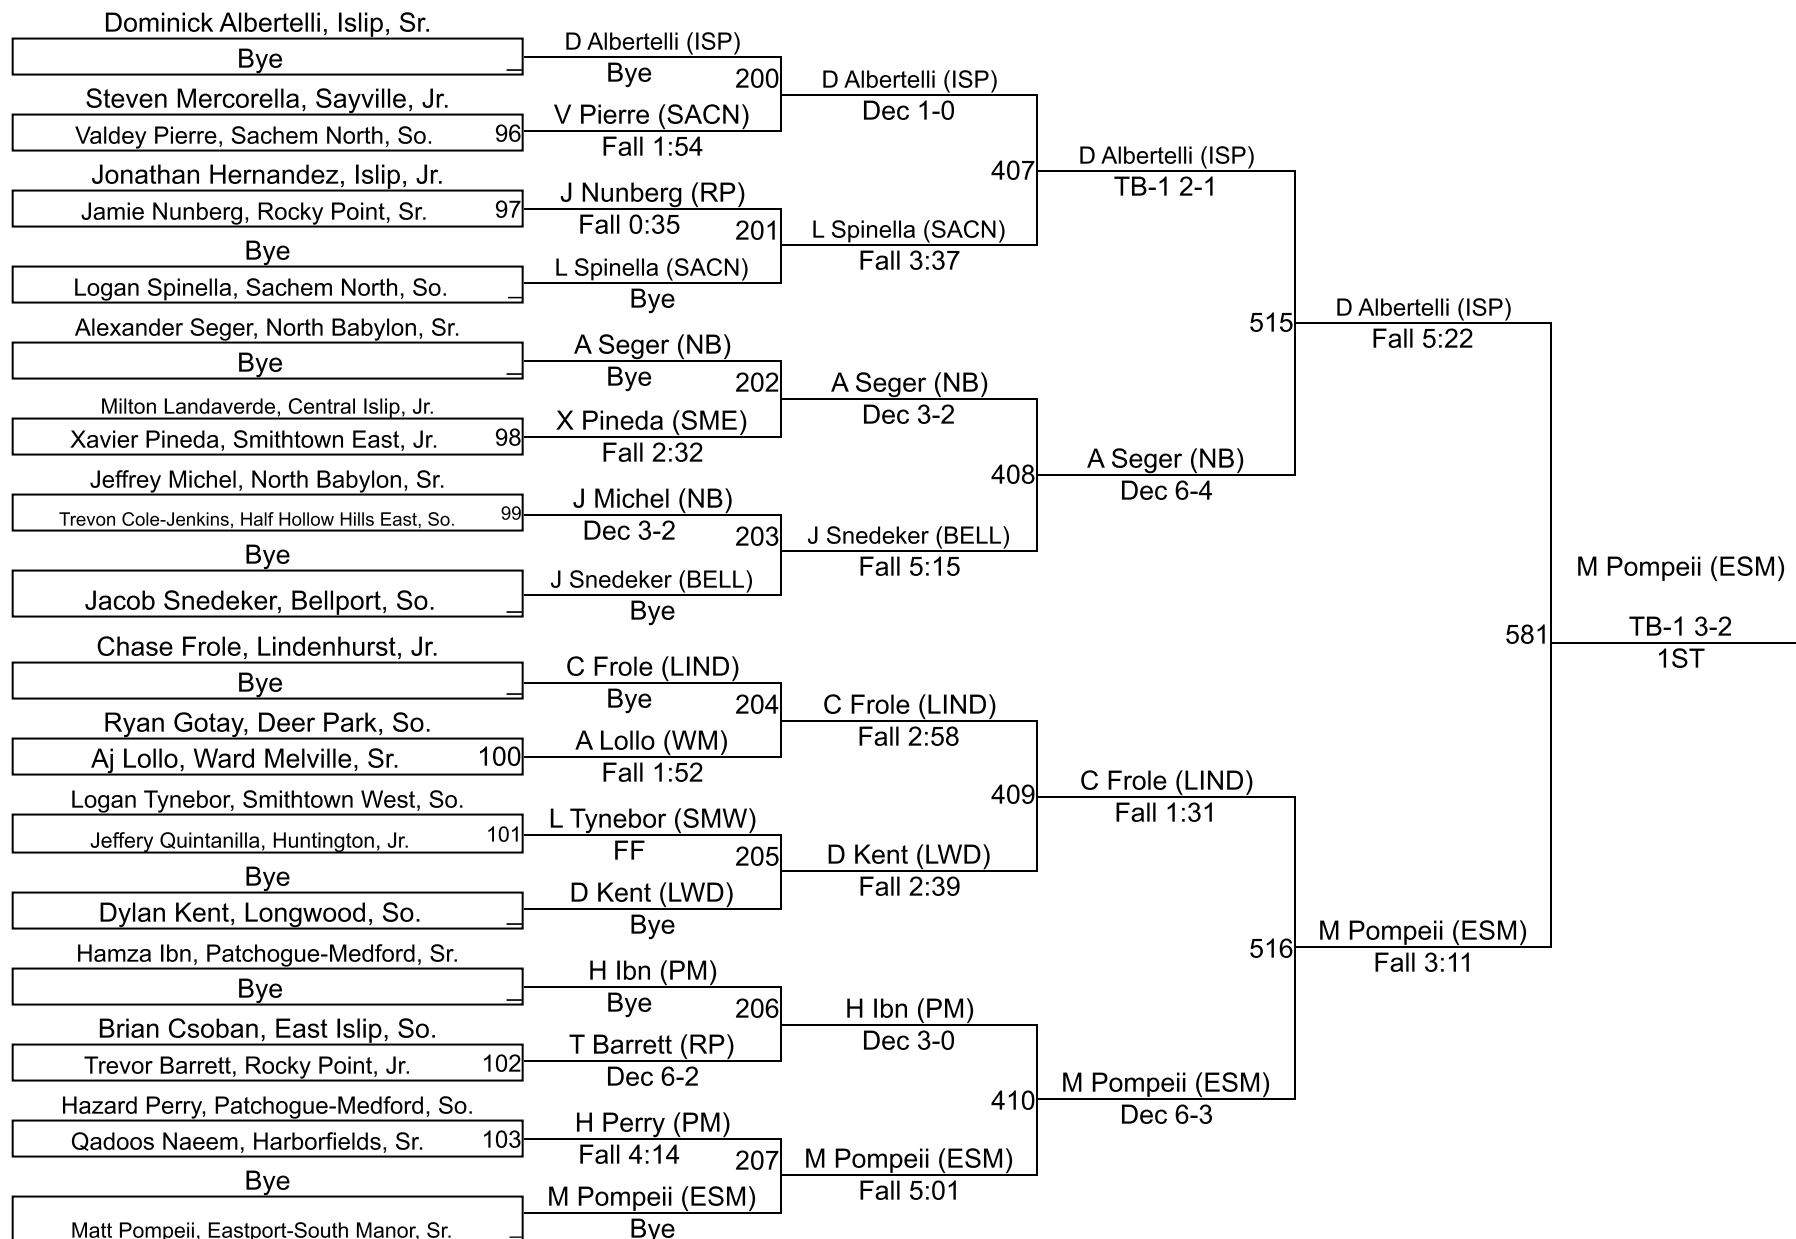

SECTION 11-D1 WRESTLING CHAMPIONSHIPS

D1 285