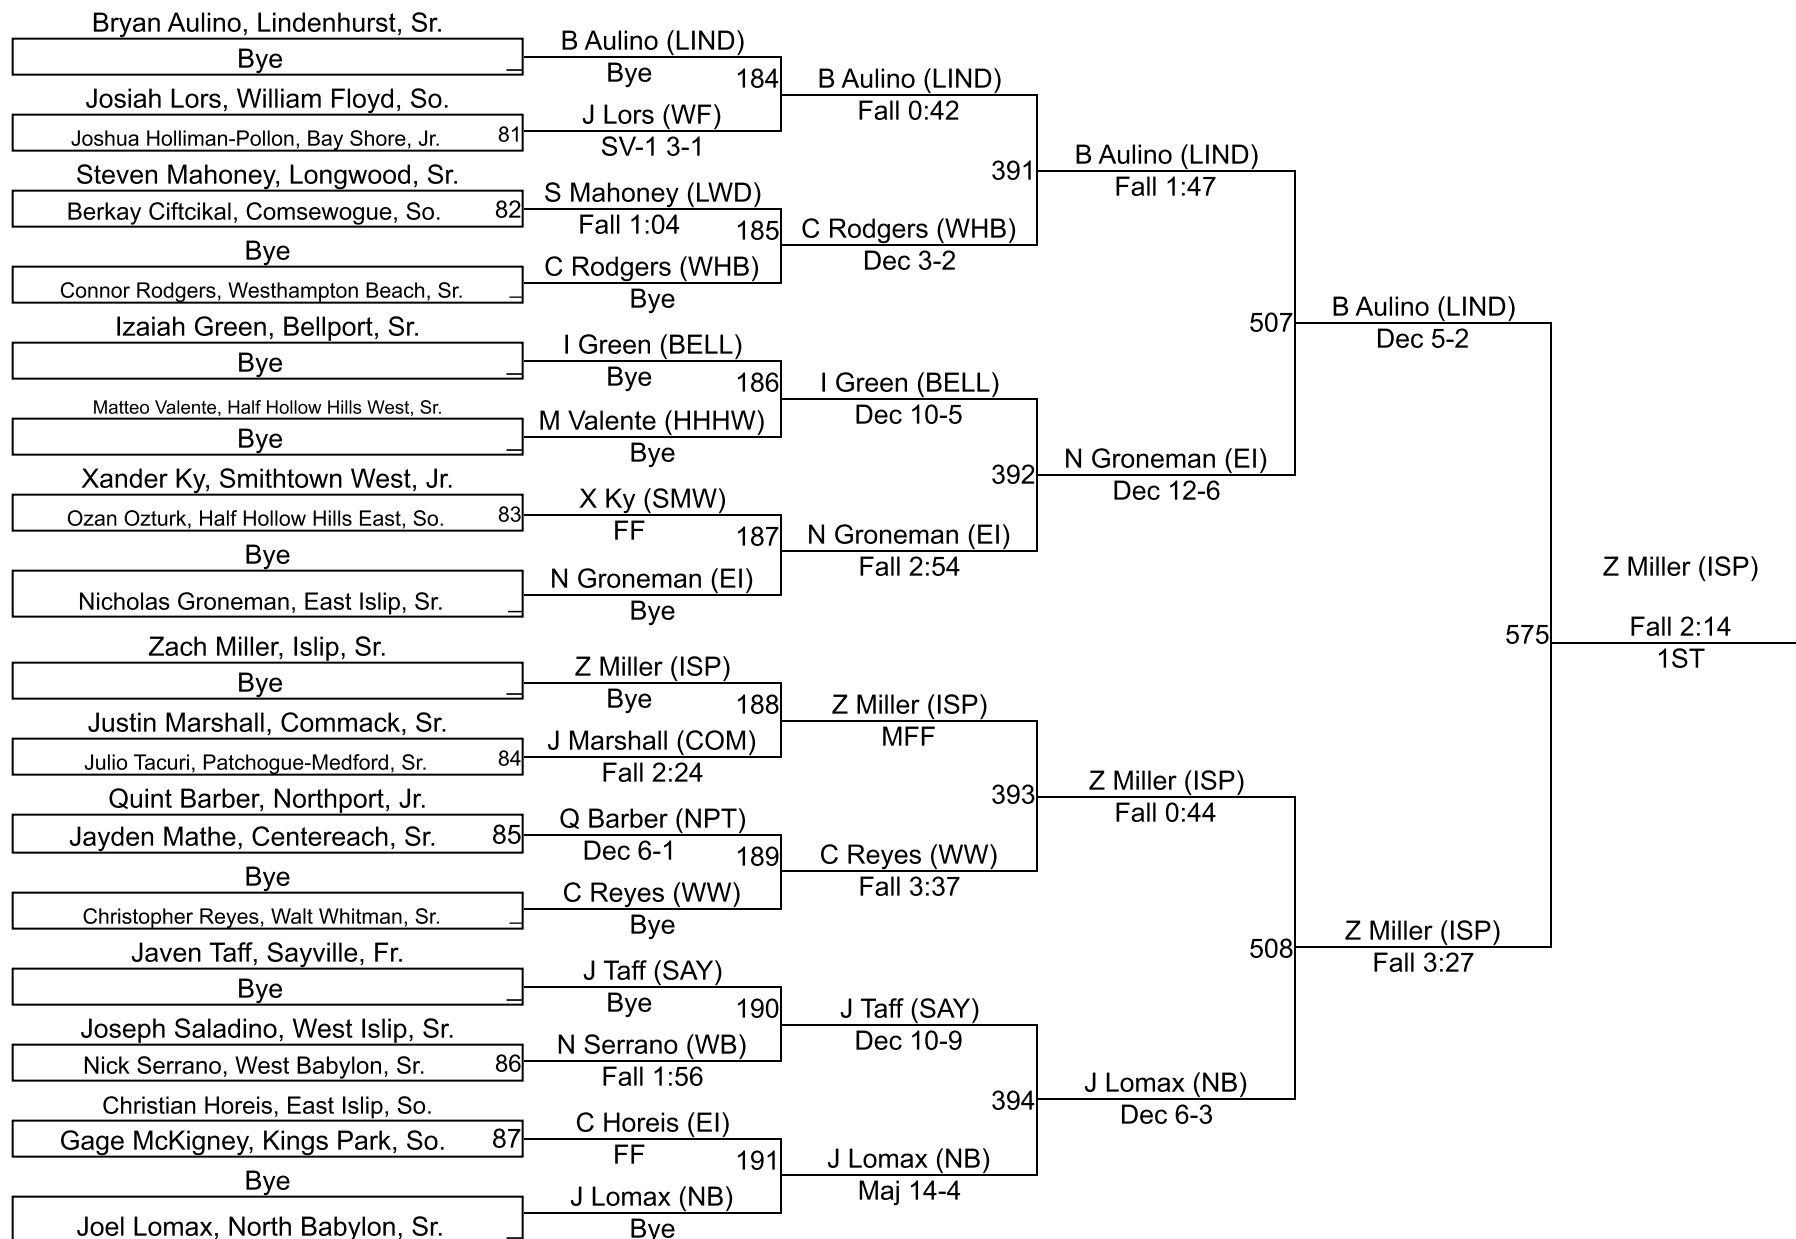

SECTION 11-D1 WRESTLING CHAMPIONSHIPS

D1 190