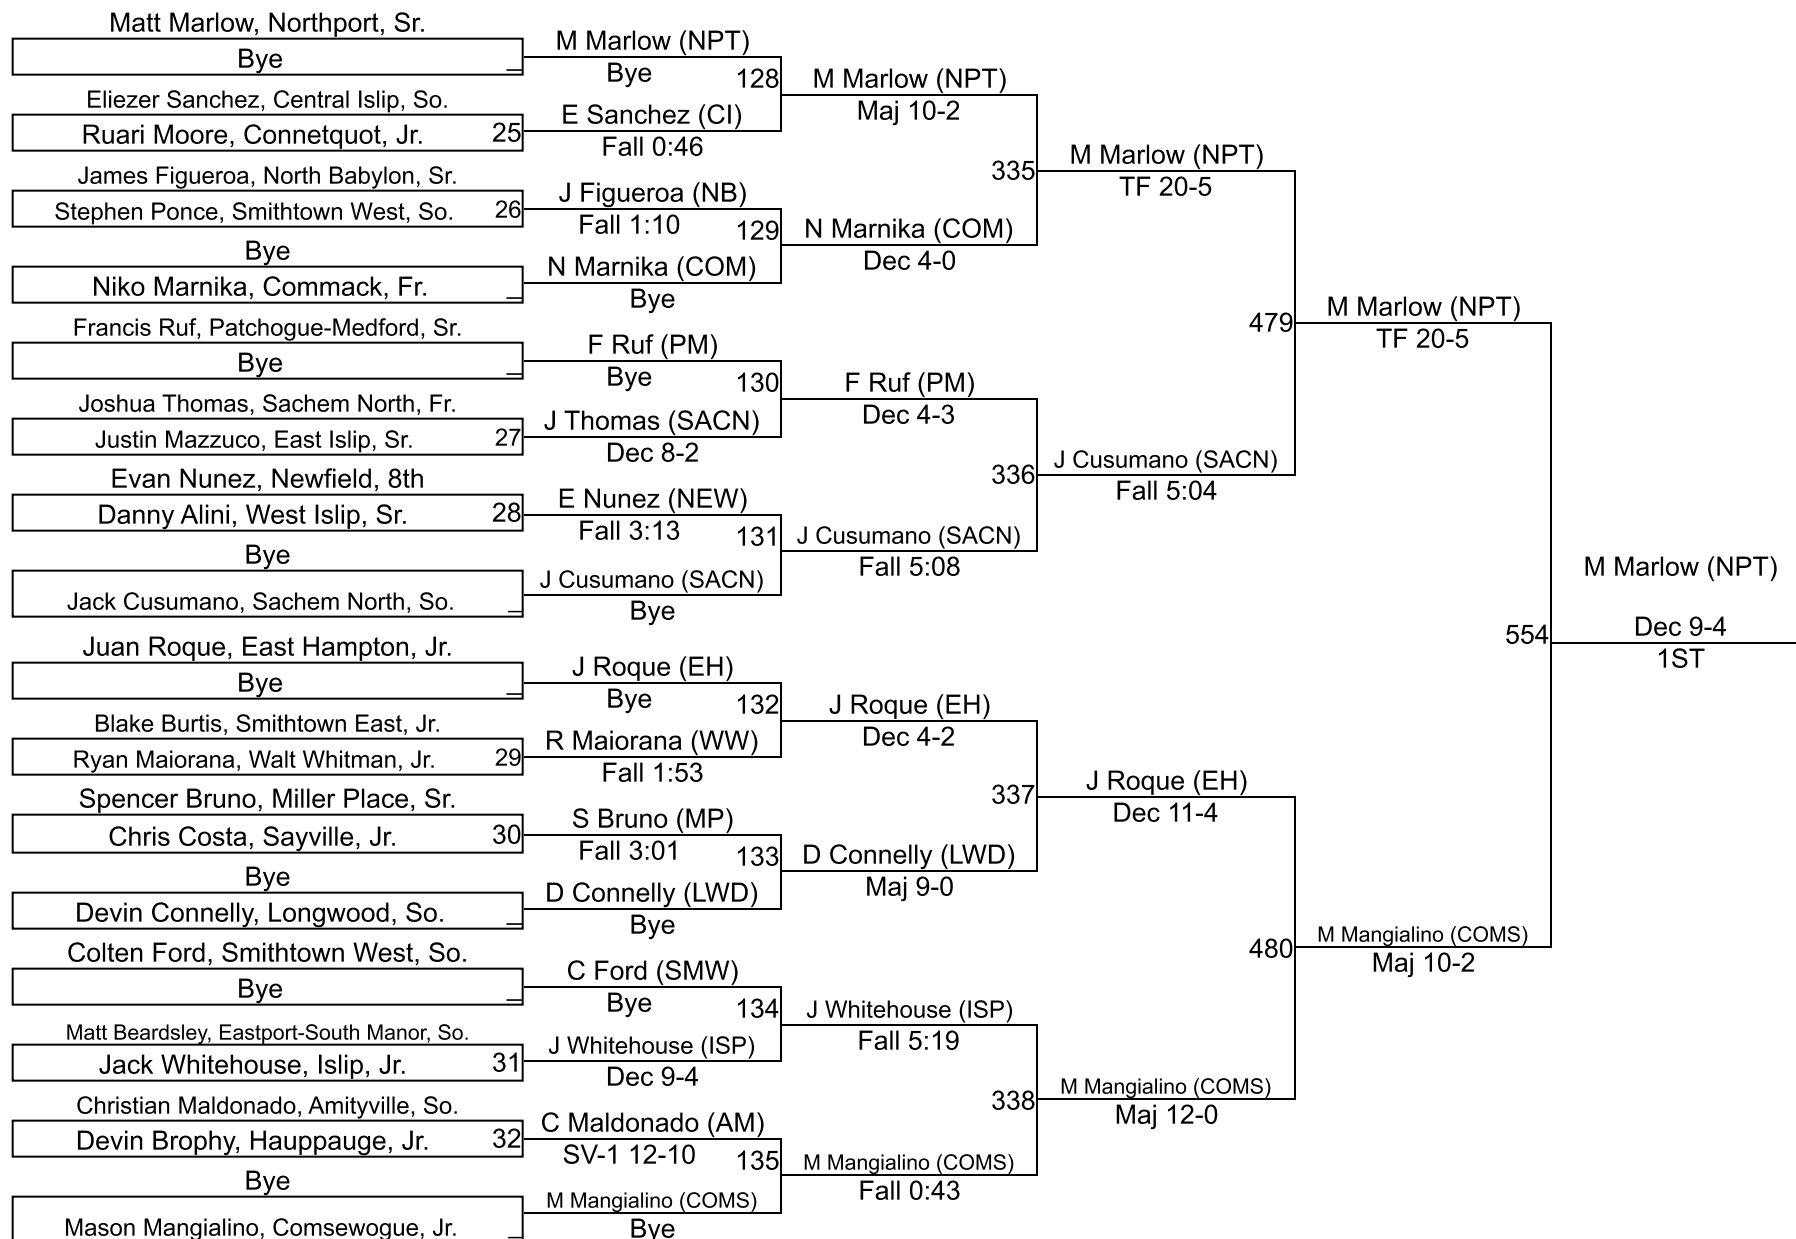

SECTION 11-D1 WRESTLING CHAMPIONSHIPS

D1 124