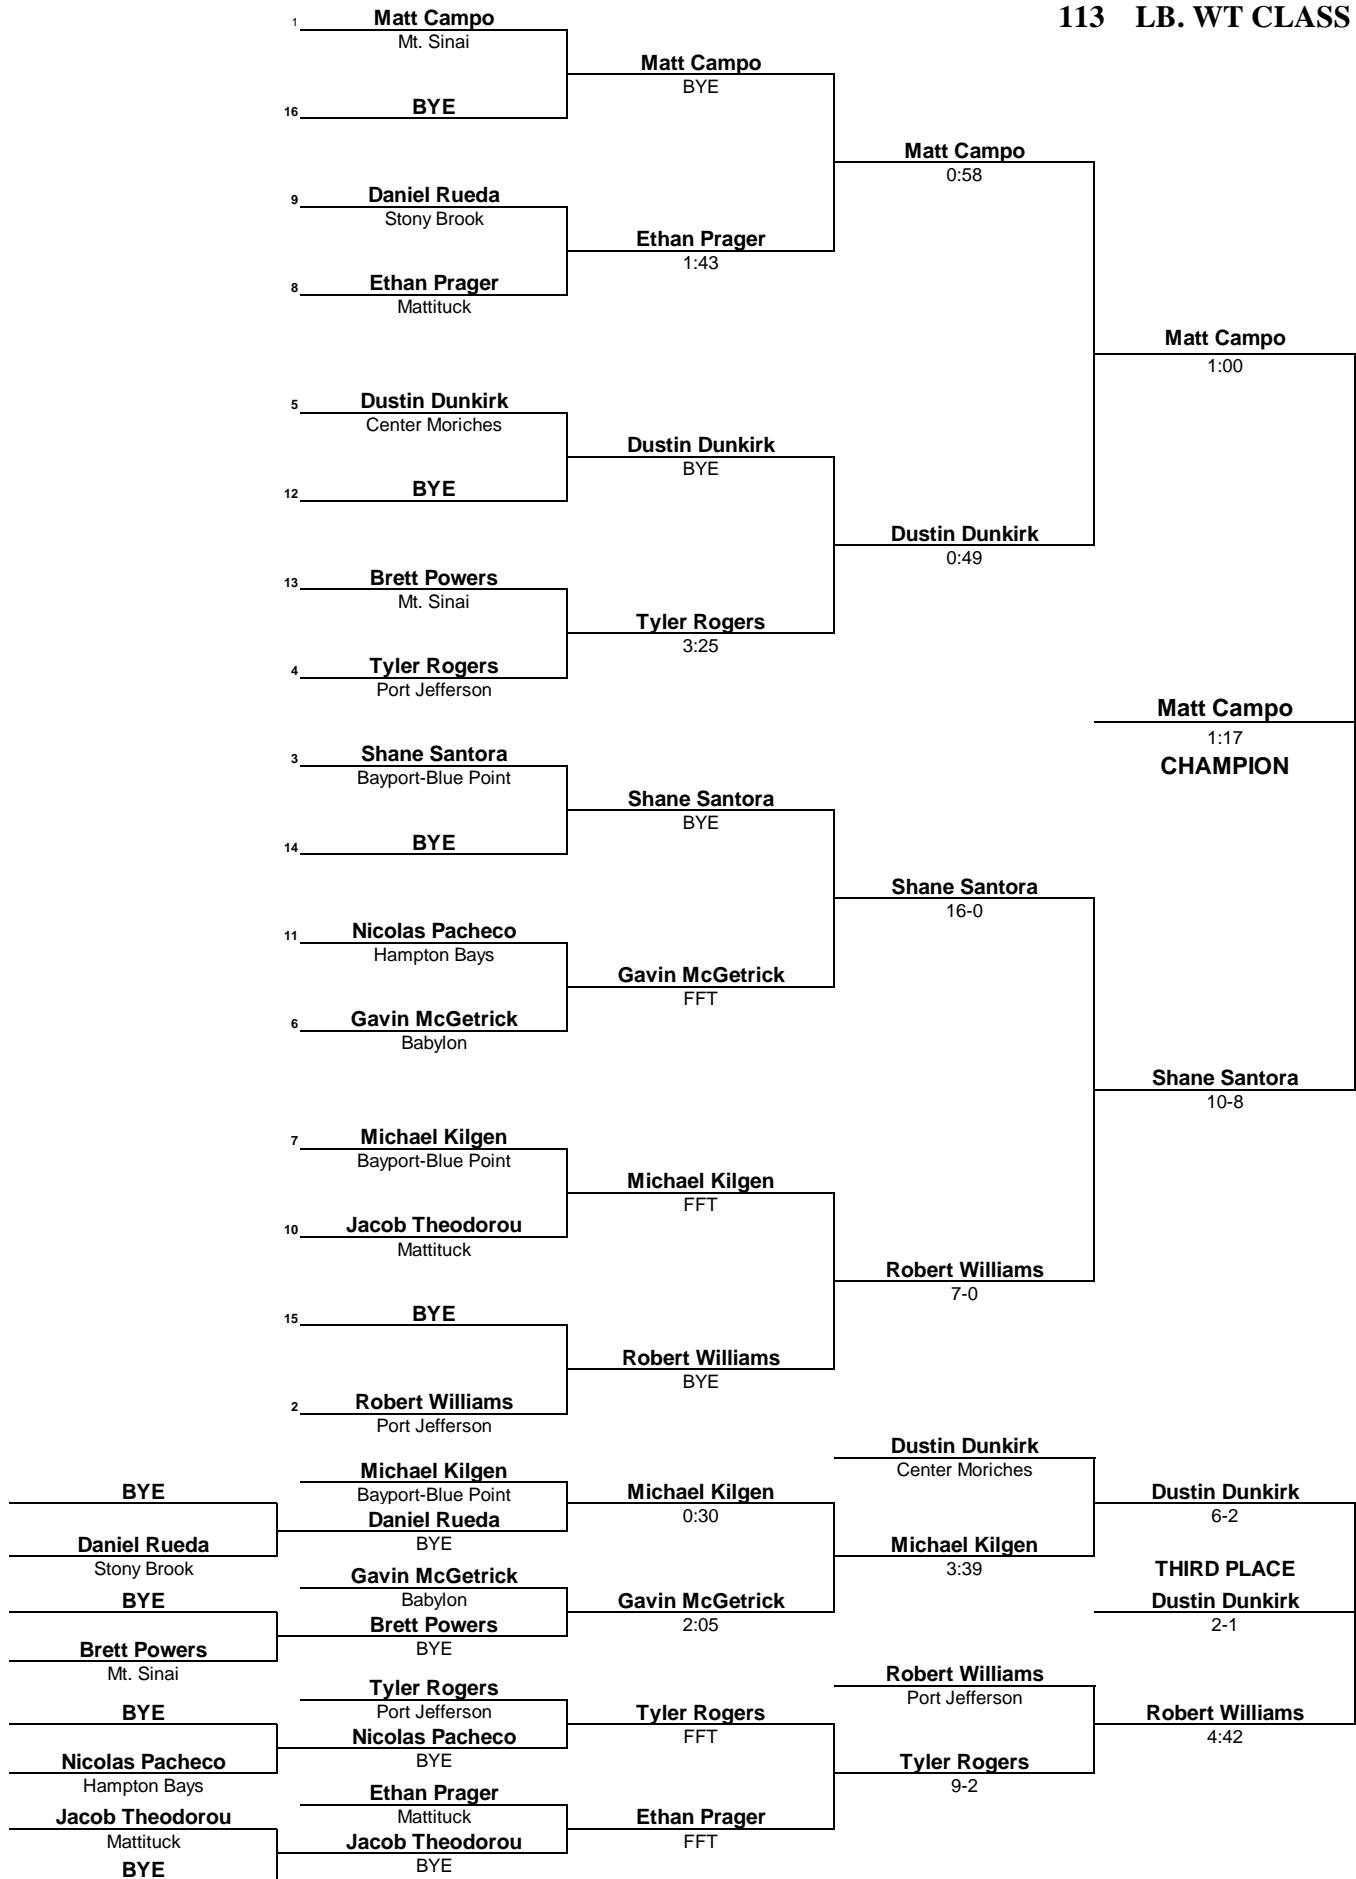

L Robert "Doc" Falot Memorial Suffolk County Division 2 Wrestling Championship February 11-12, 2017

113 LB. WT CLASS