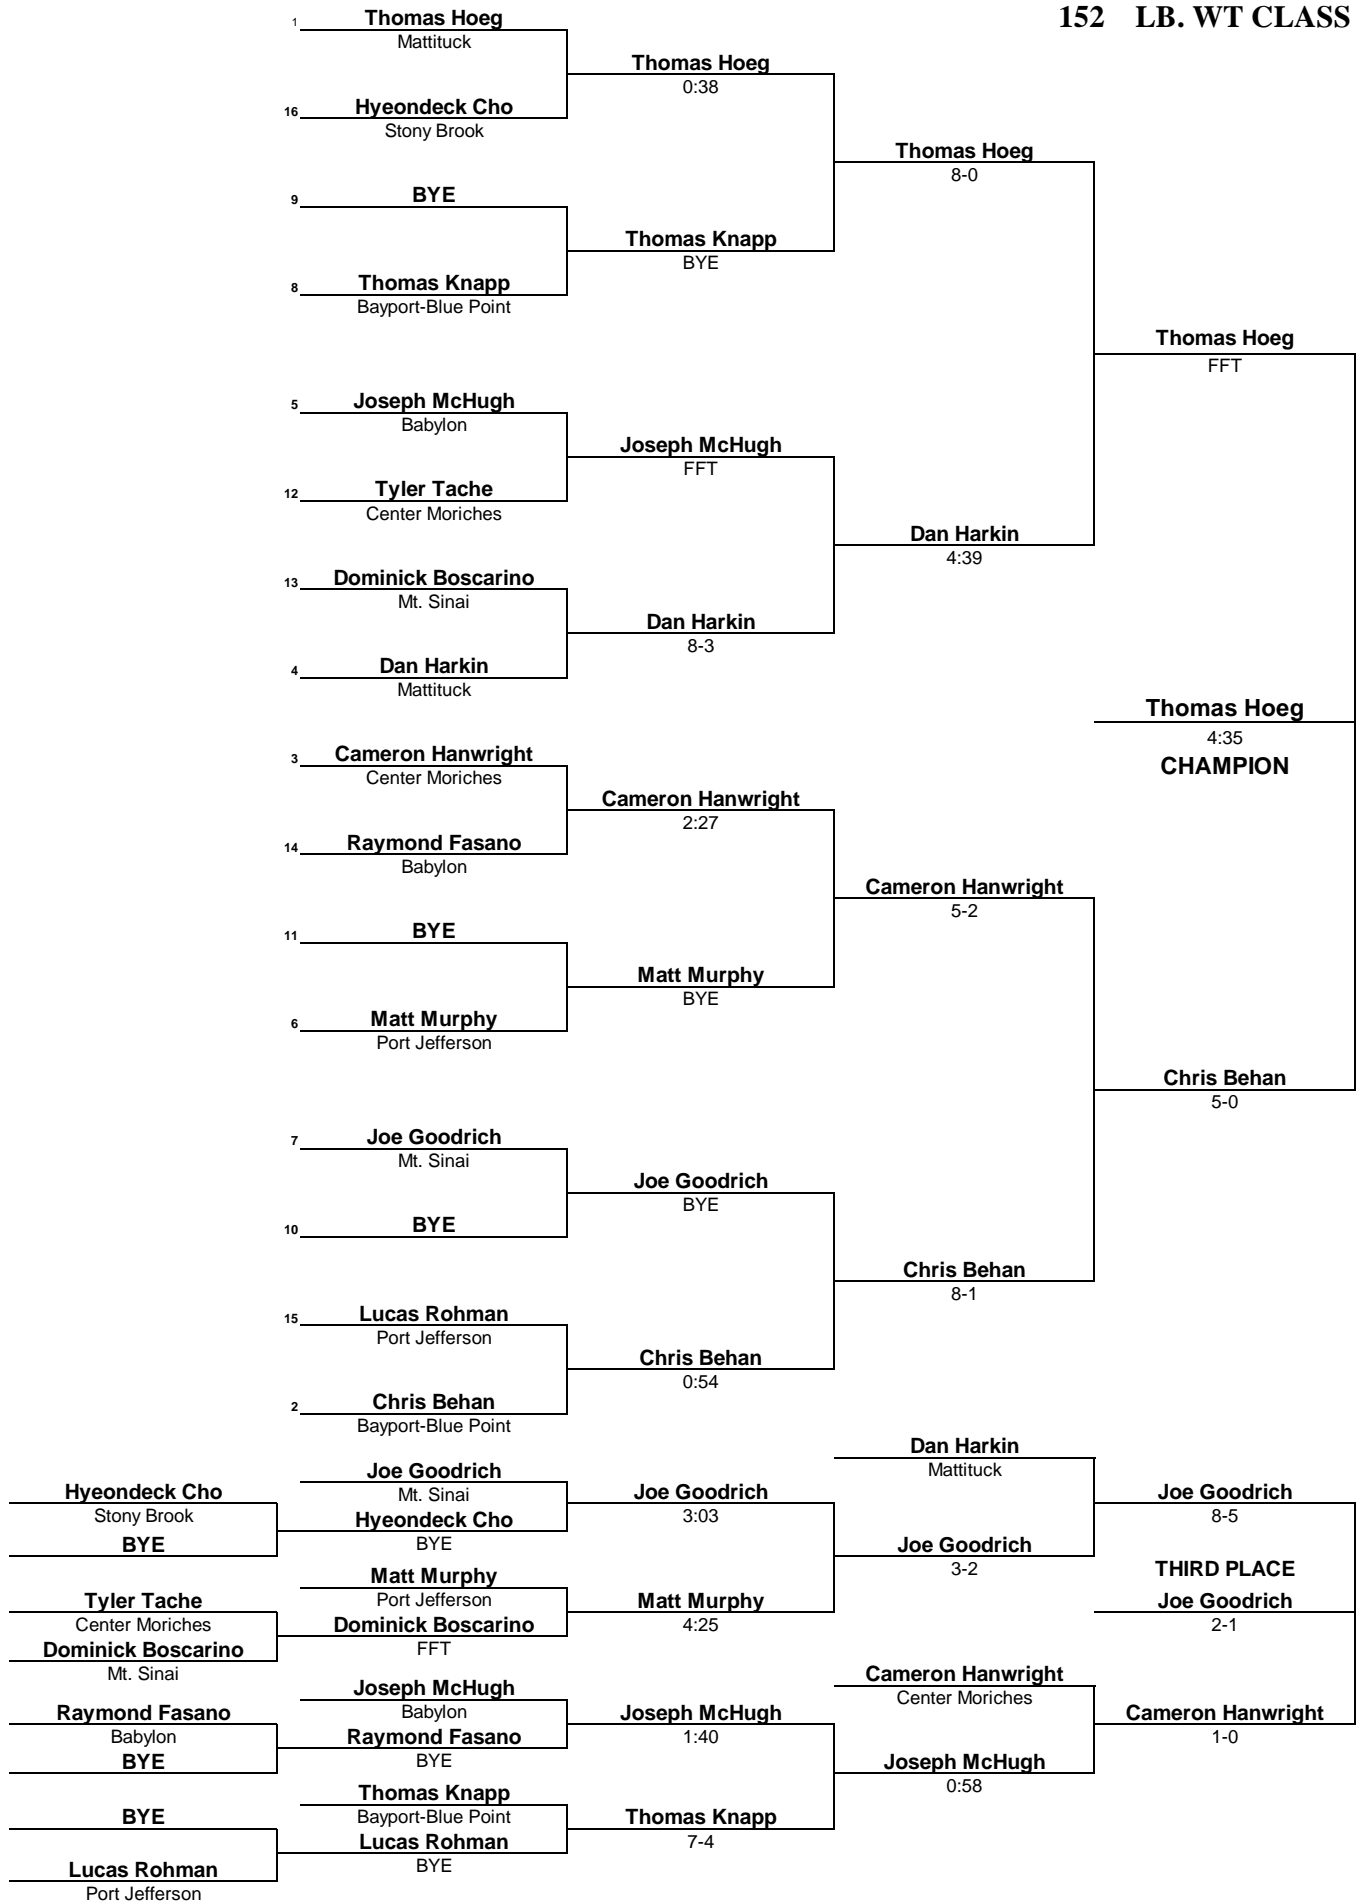

**L Robert "Doc" Falot Memorial Suffolk County Division 2 Wrestling Championship
February 11-12, 2017**

152 LB. WT CLASS