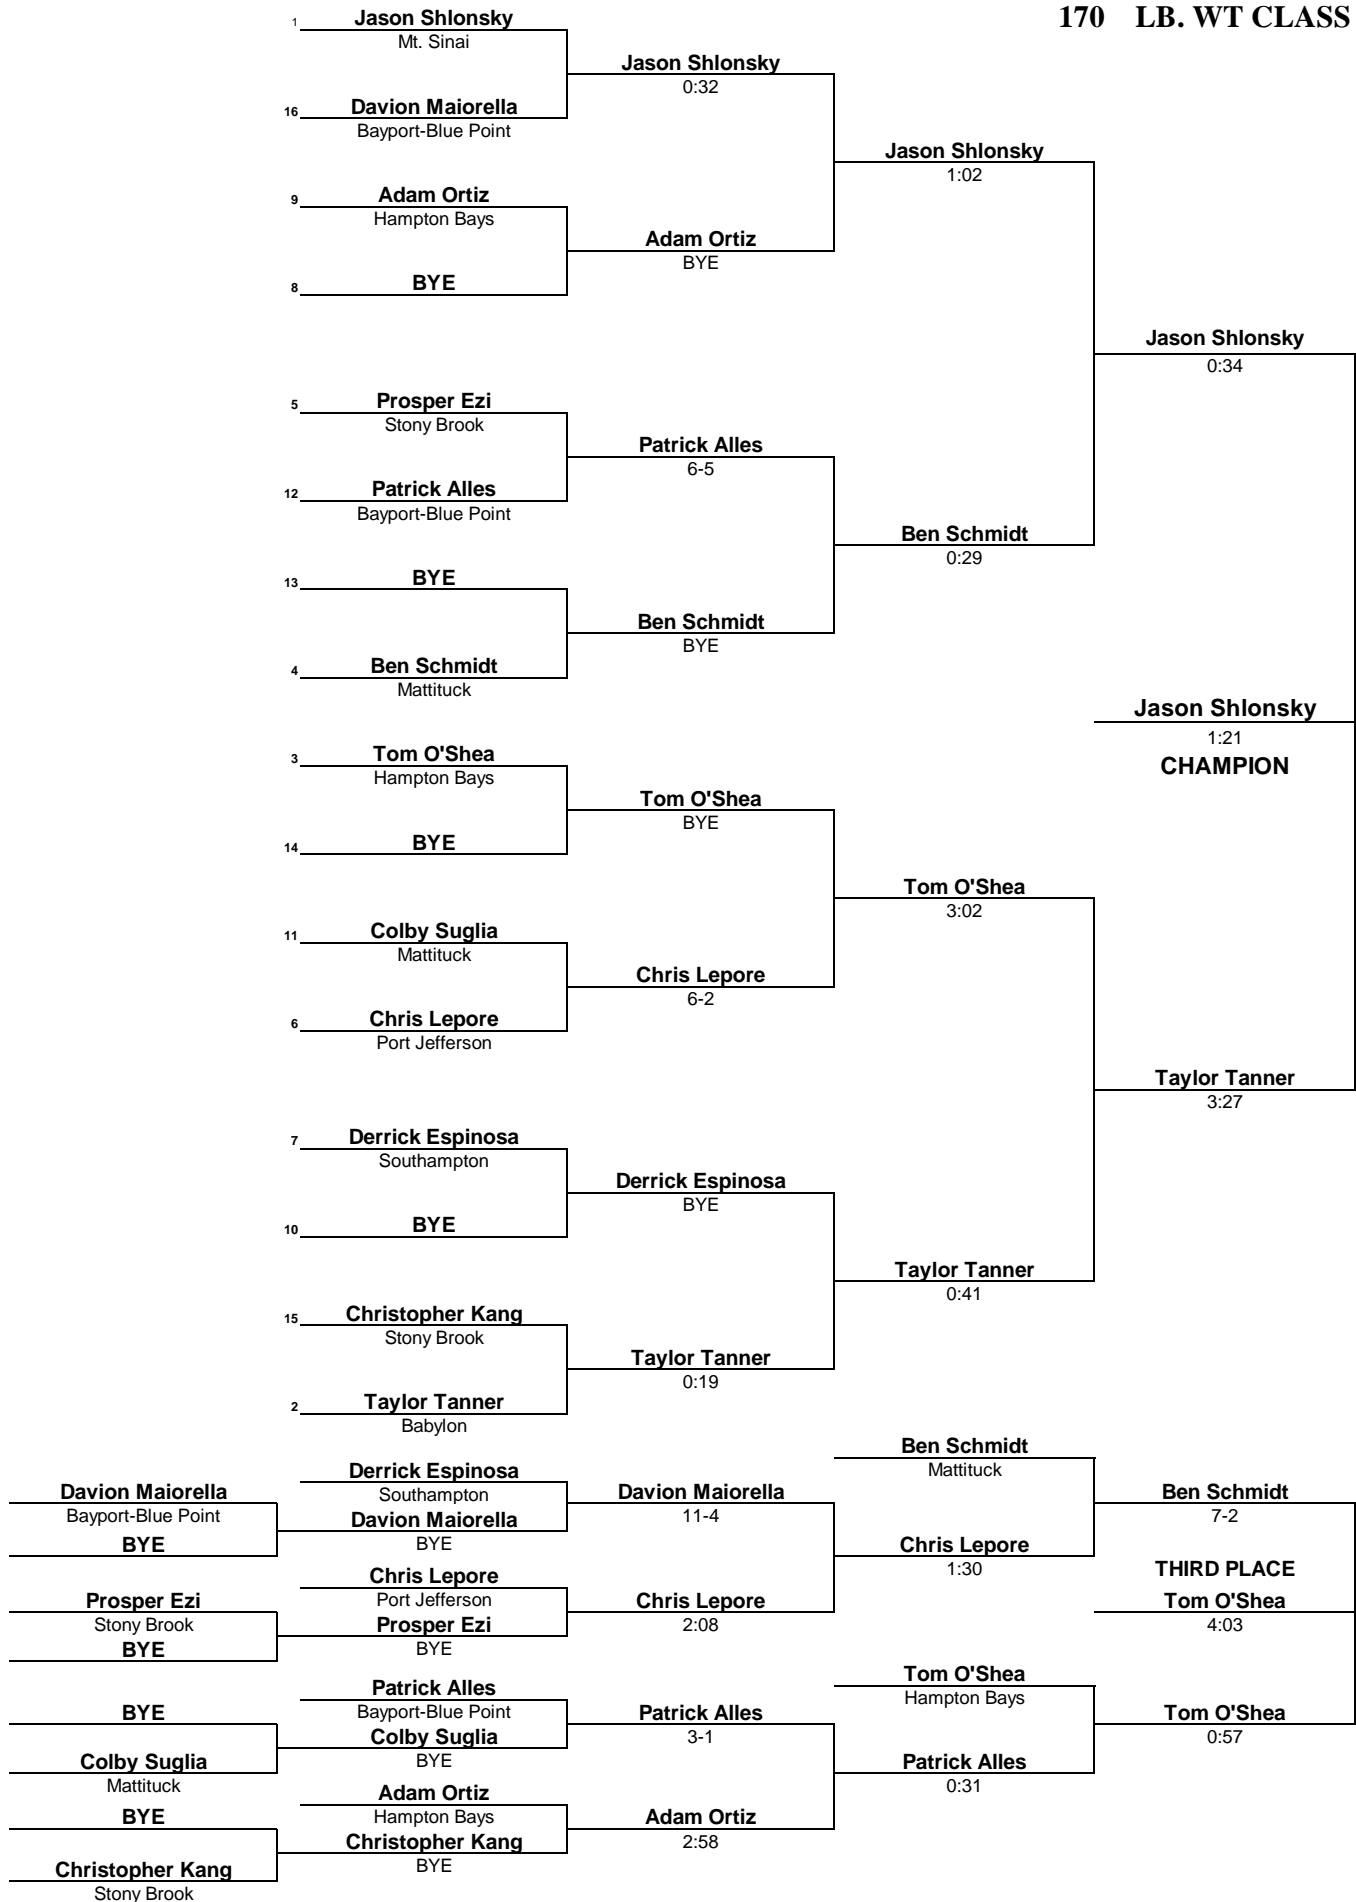

**L Robert "Doc" Falot Memorial Suffolk County Division 2 Wrestling Championship
February 11-12, 2017**

170 LB. WT CLASS