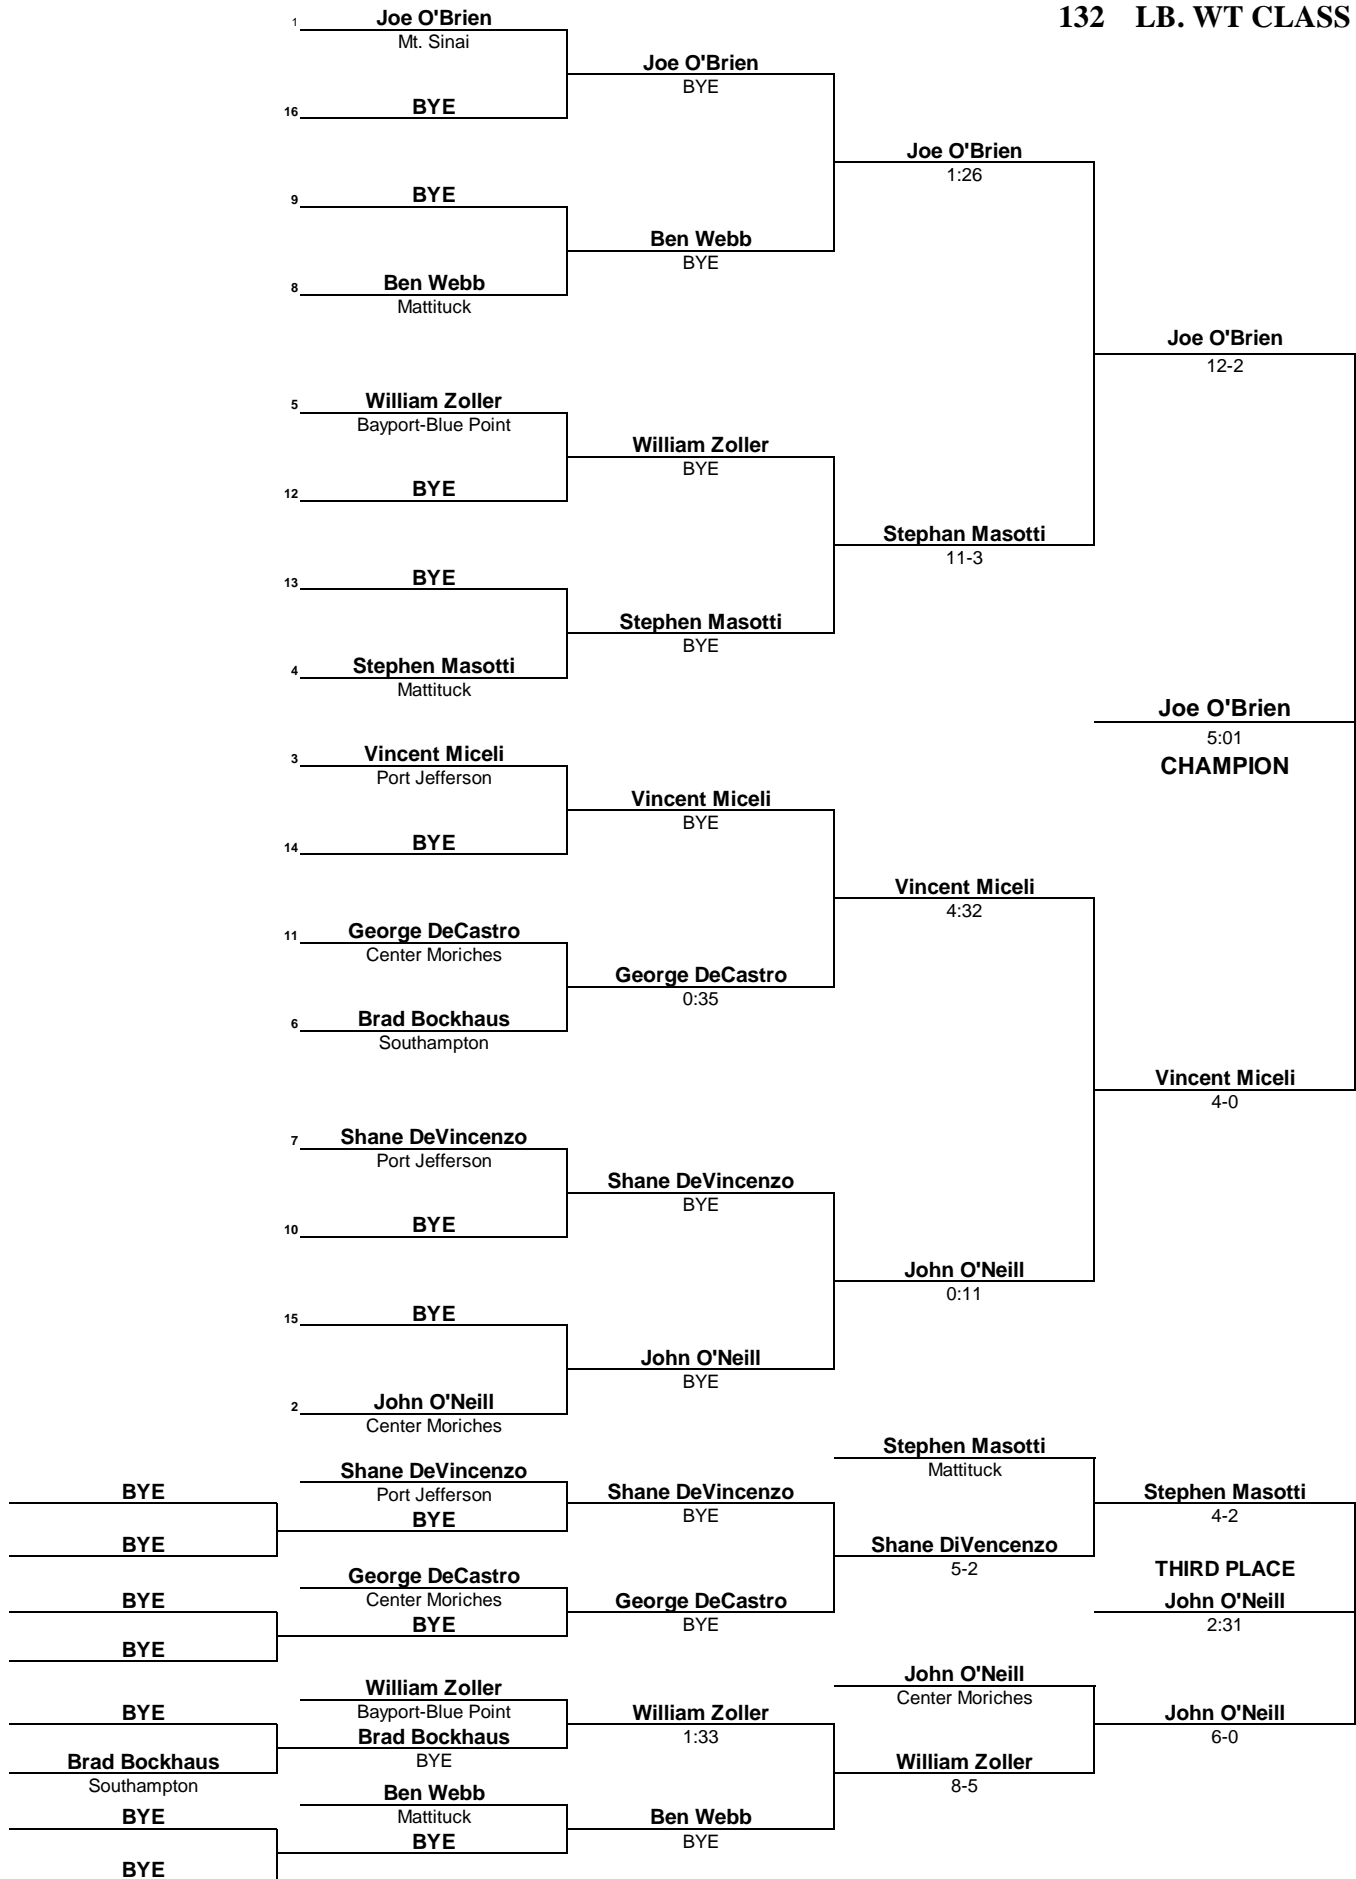

**L Robert "Doc" Falot Memorial Suffolk County Division 2 Wrestling Championship
February 11-12, 2017**

132 LB. WT CLASS