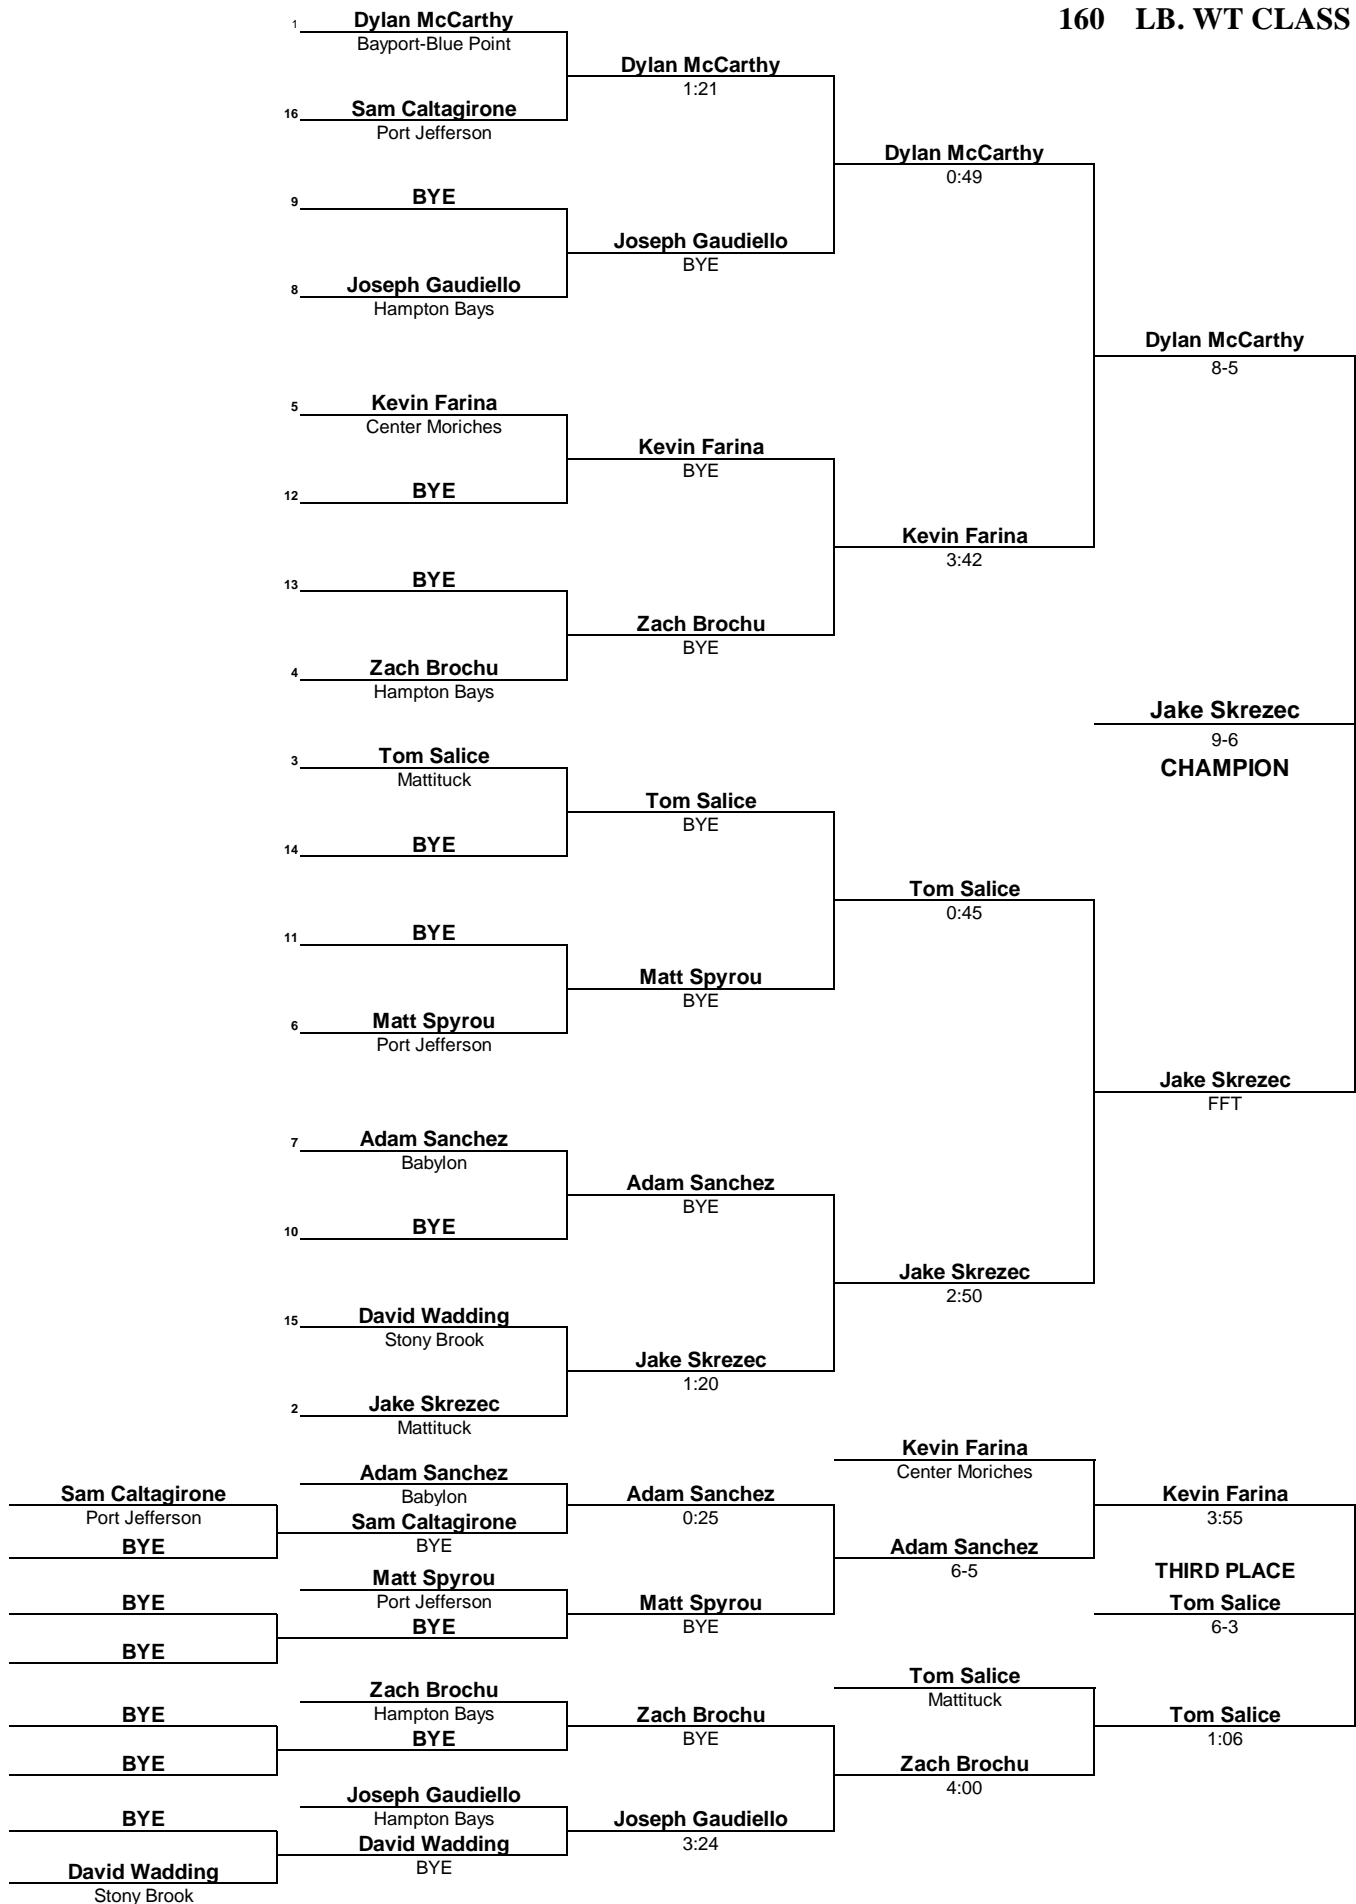

**L Robert "Doc" Falot Memorial Suffolk County Division 2 Wrestling Championship
February 11-12, 2017**

160 LB. WT CLASS