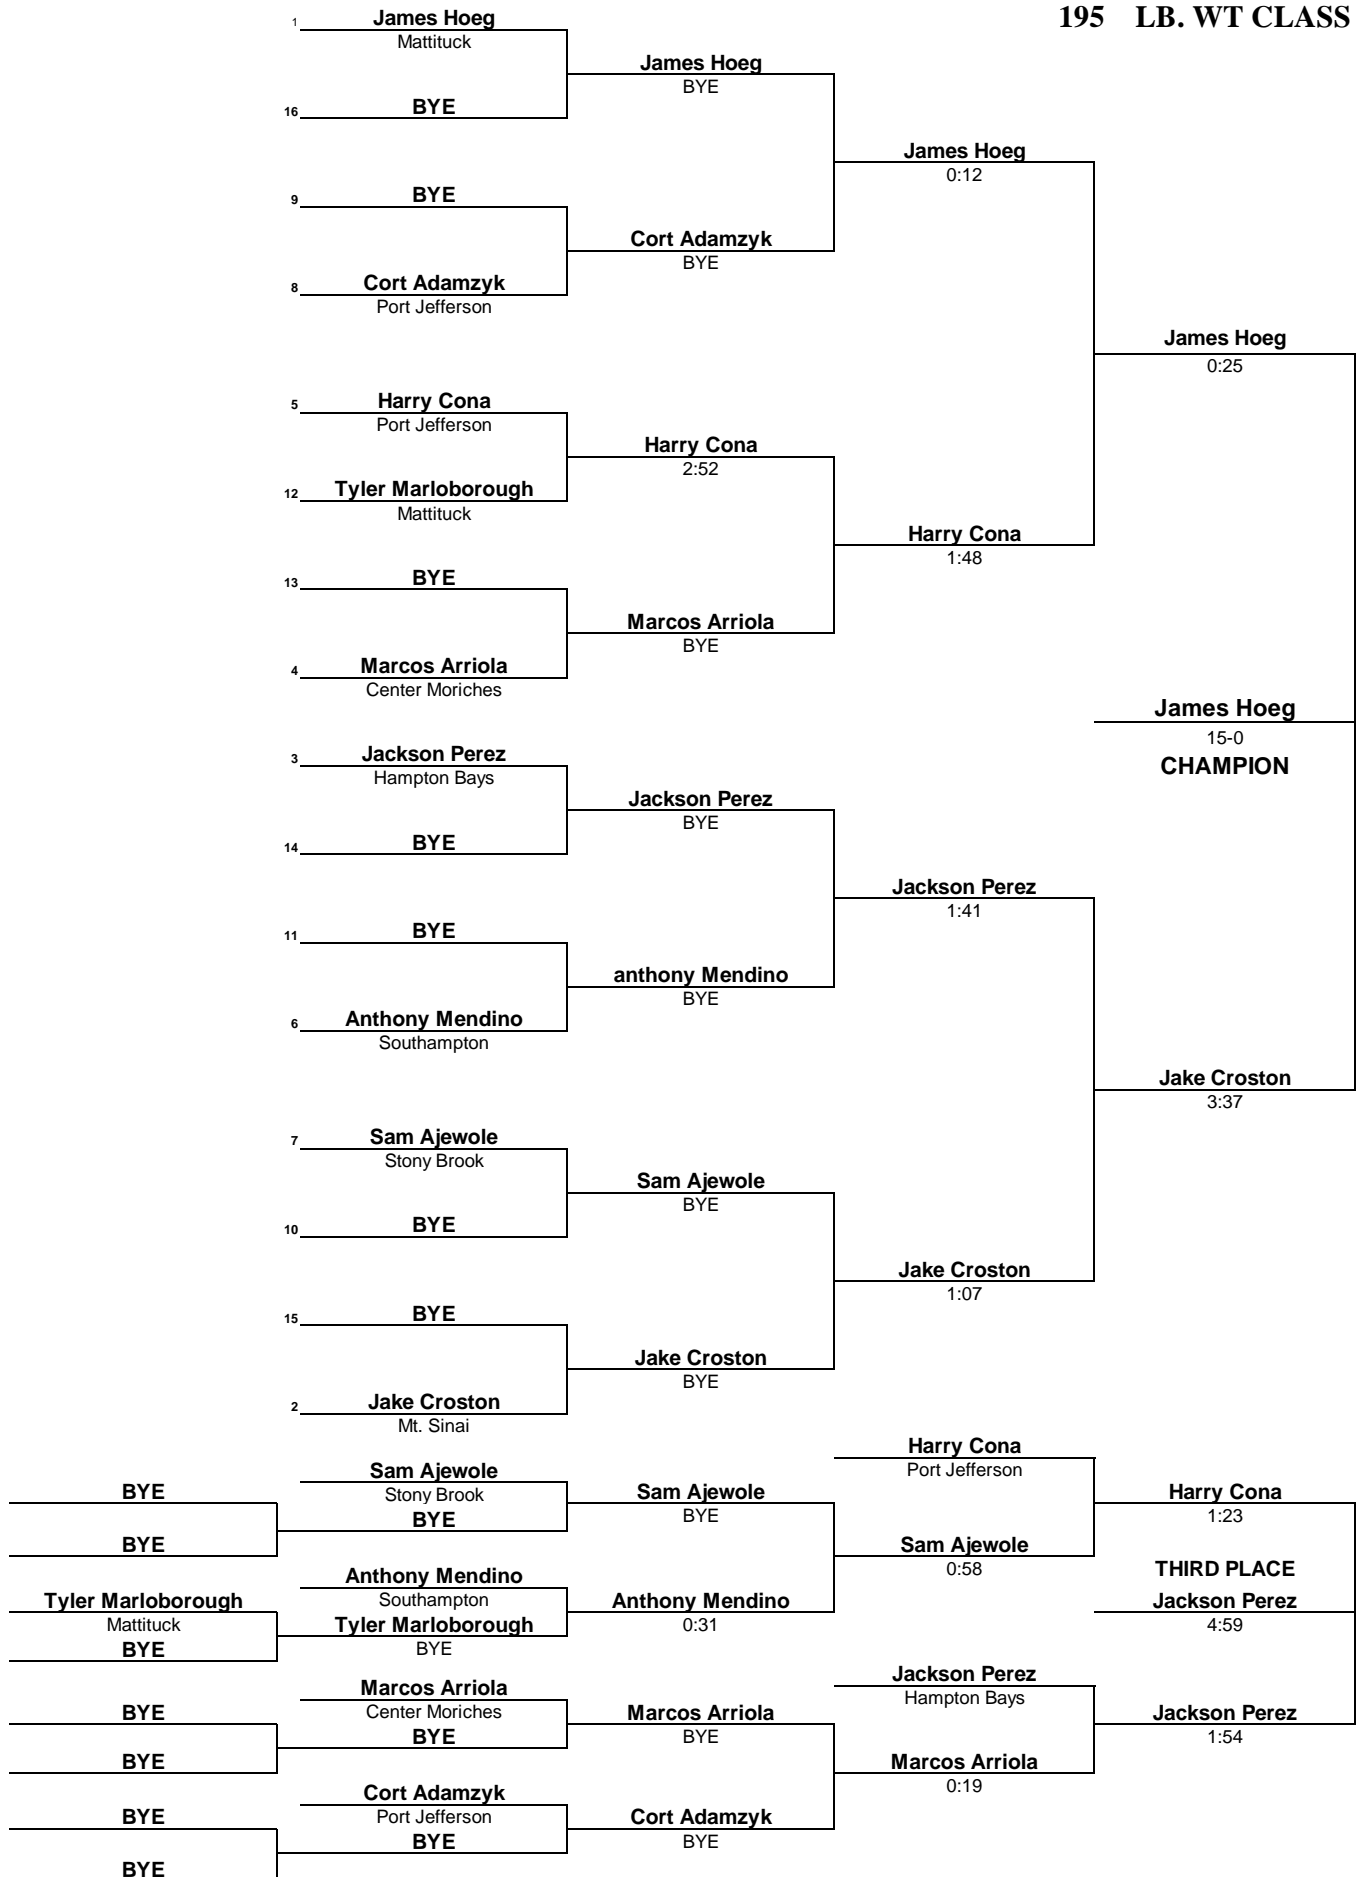

**L Robert "Doc" Falot Memorial Suffolk County Division 2 Wrestling Championship
February 11-12, 2017**

195 LB. WT CLASS