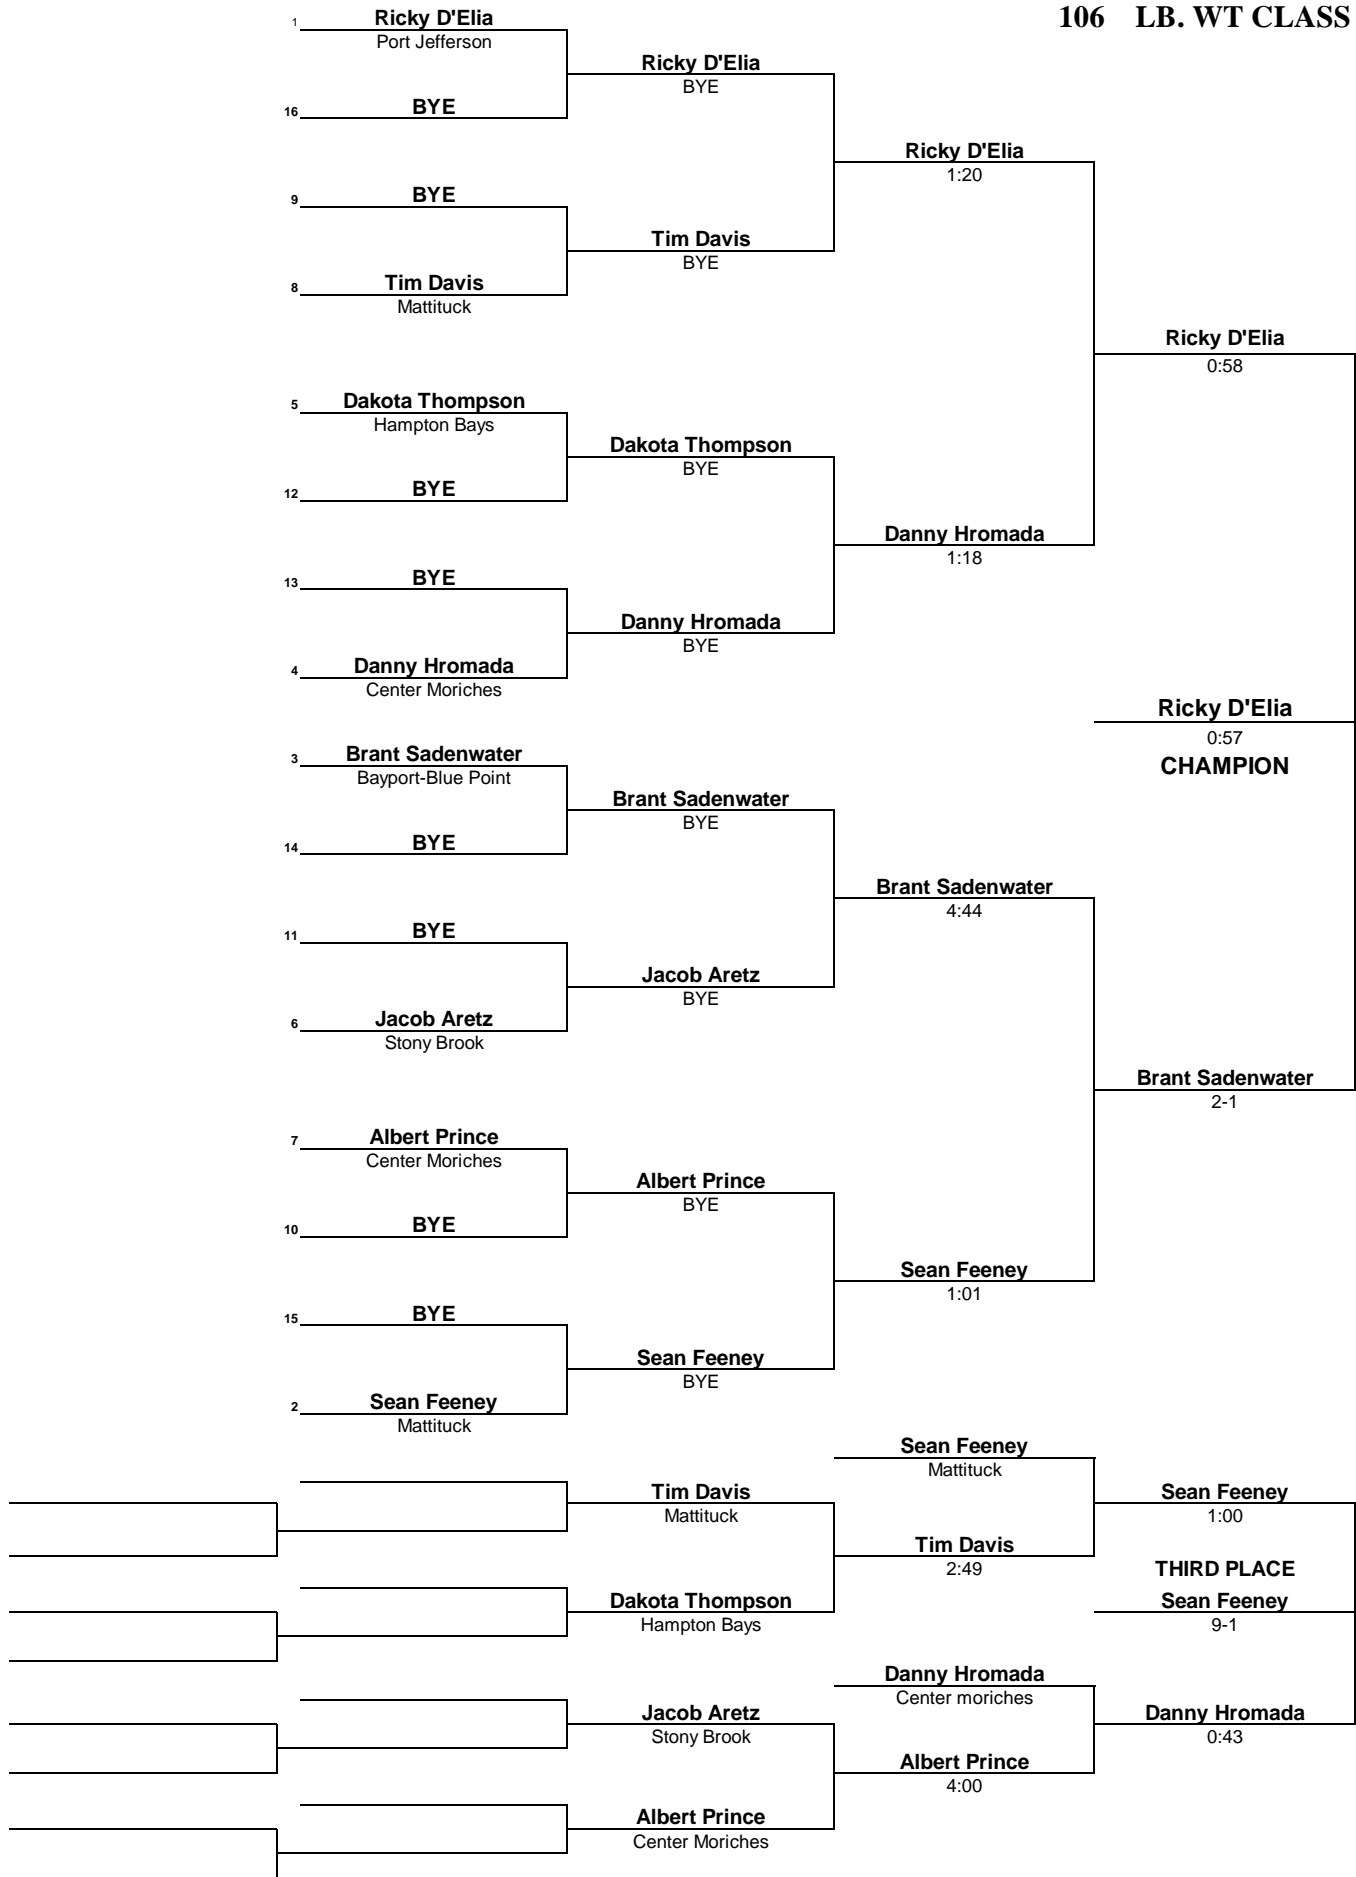

**L Robert "Doc" Falot Memorial Suffolk County Division 2 Wrestling Championship  
February 11-12, 2017**

**106 LB. WT CLASS**