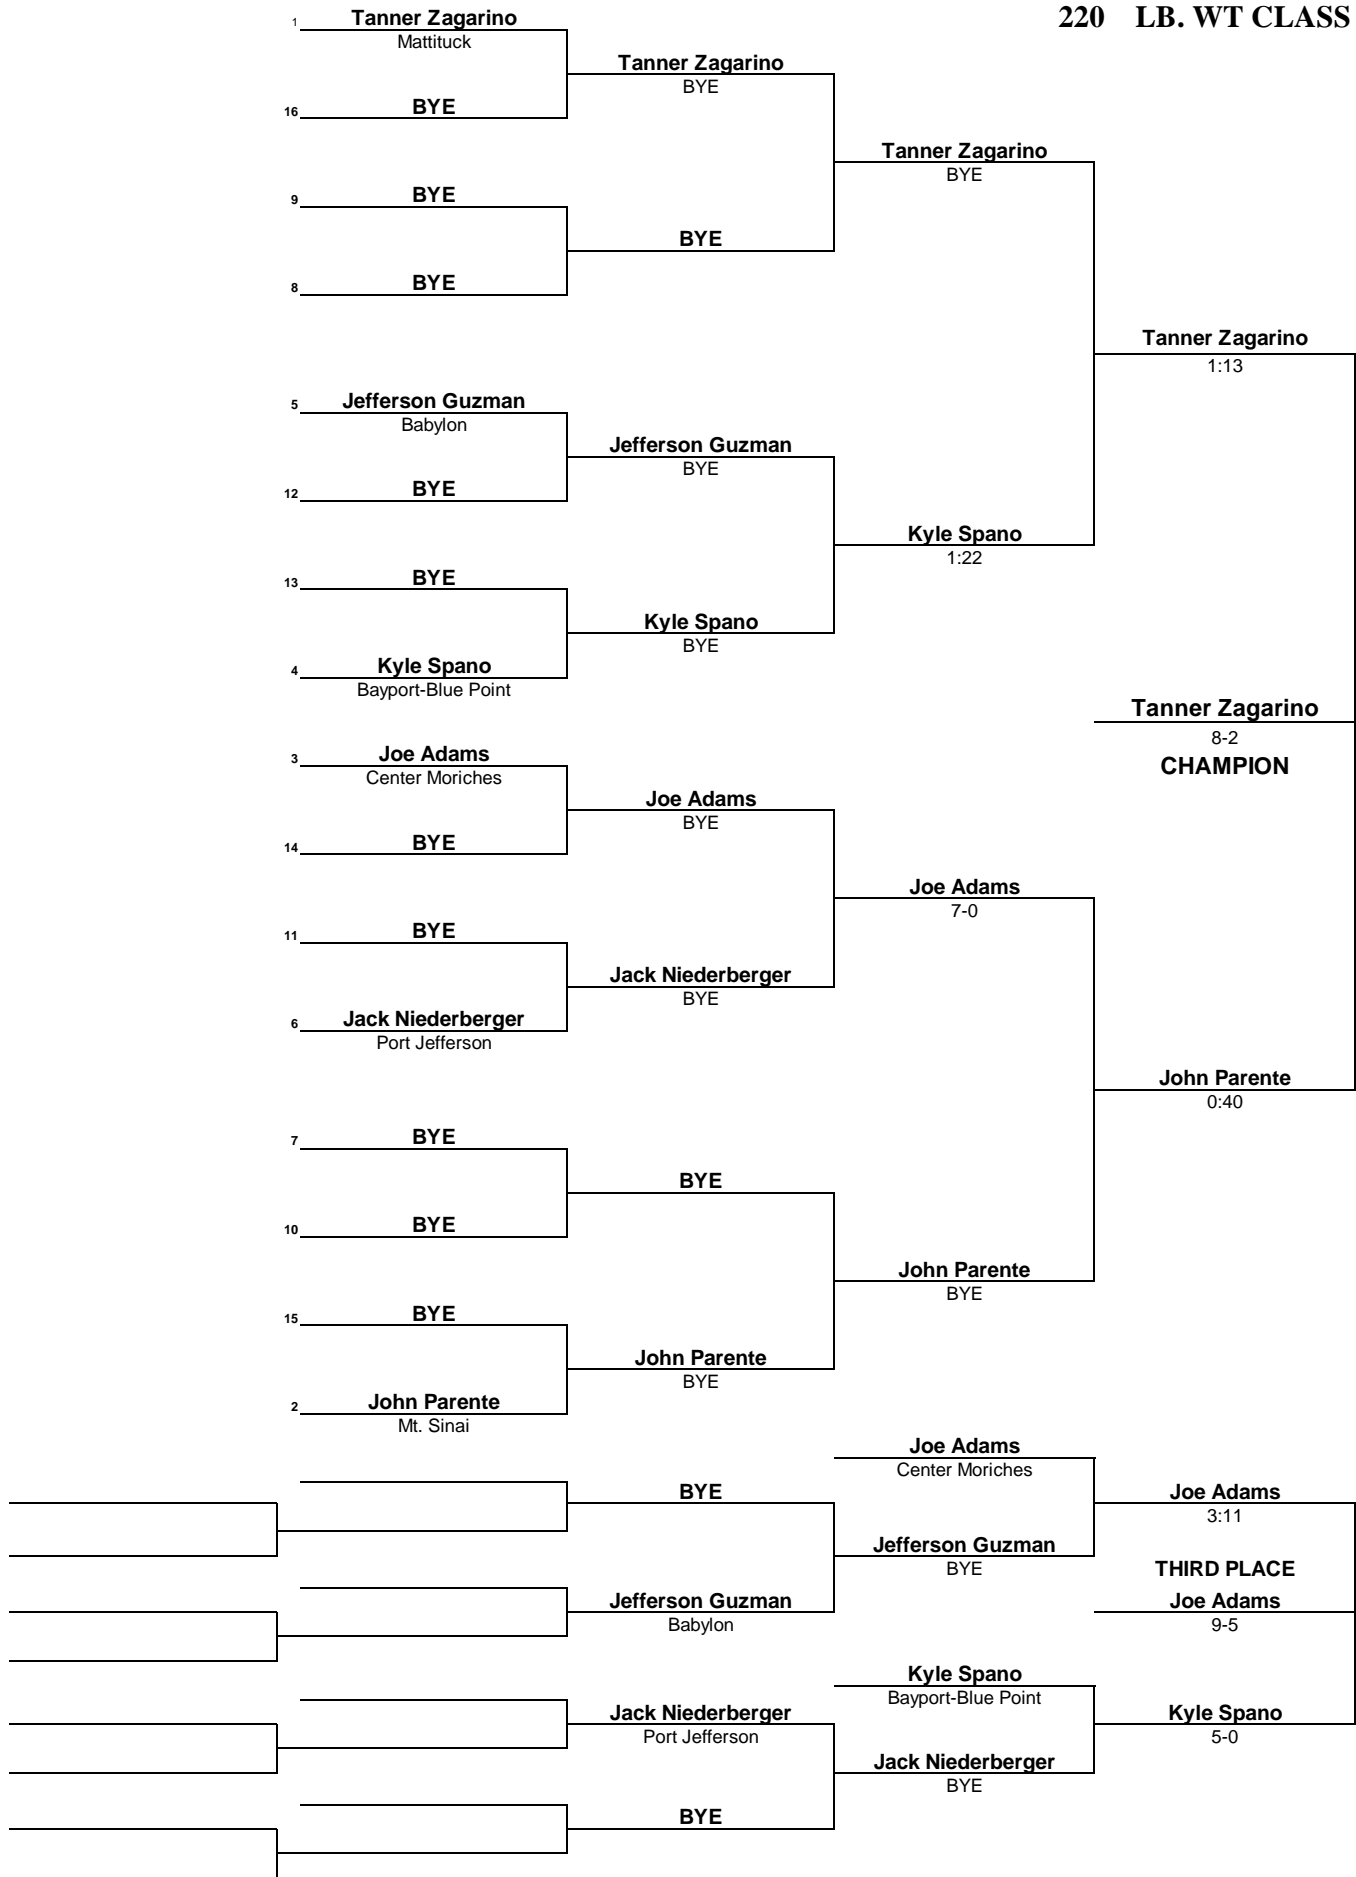

**L Robert "Doc" Falot Memorial Suffolk County Division 2 Wrestling Championship
February 11-12, 2017**

220 LB. WT CLASS