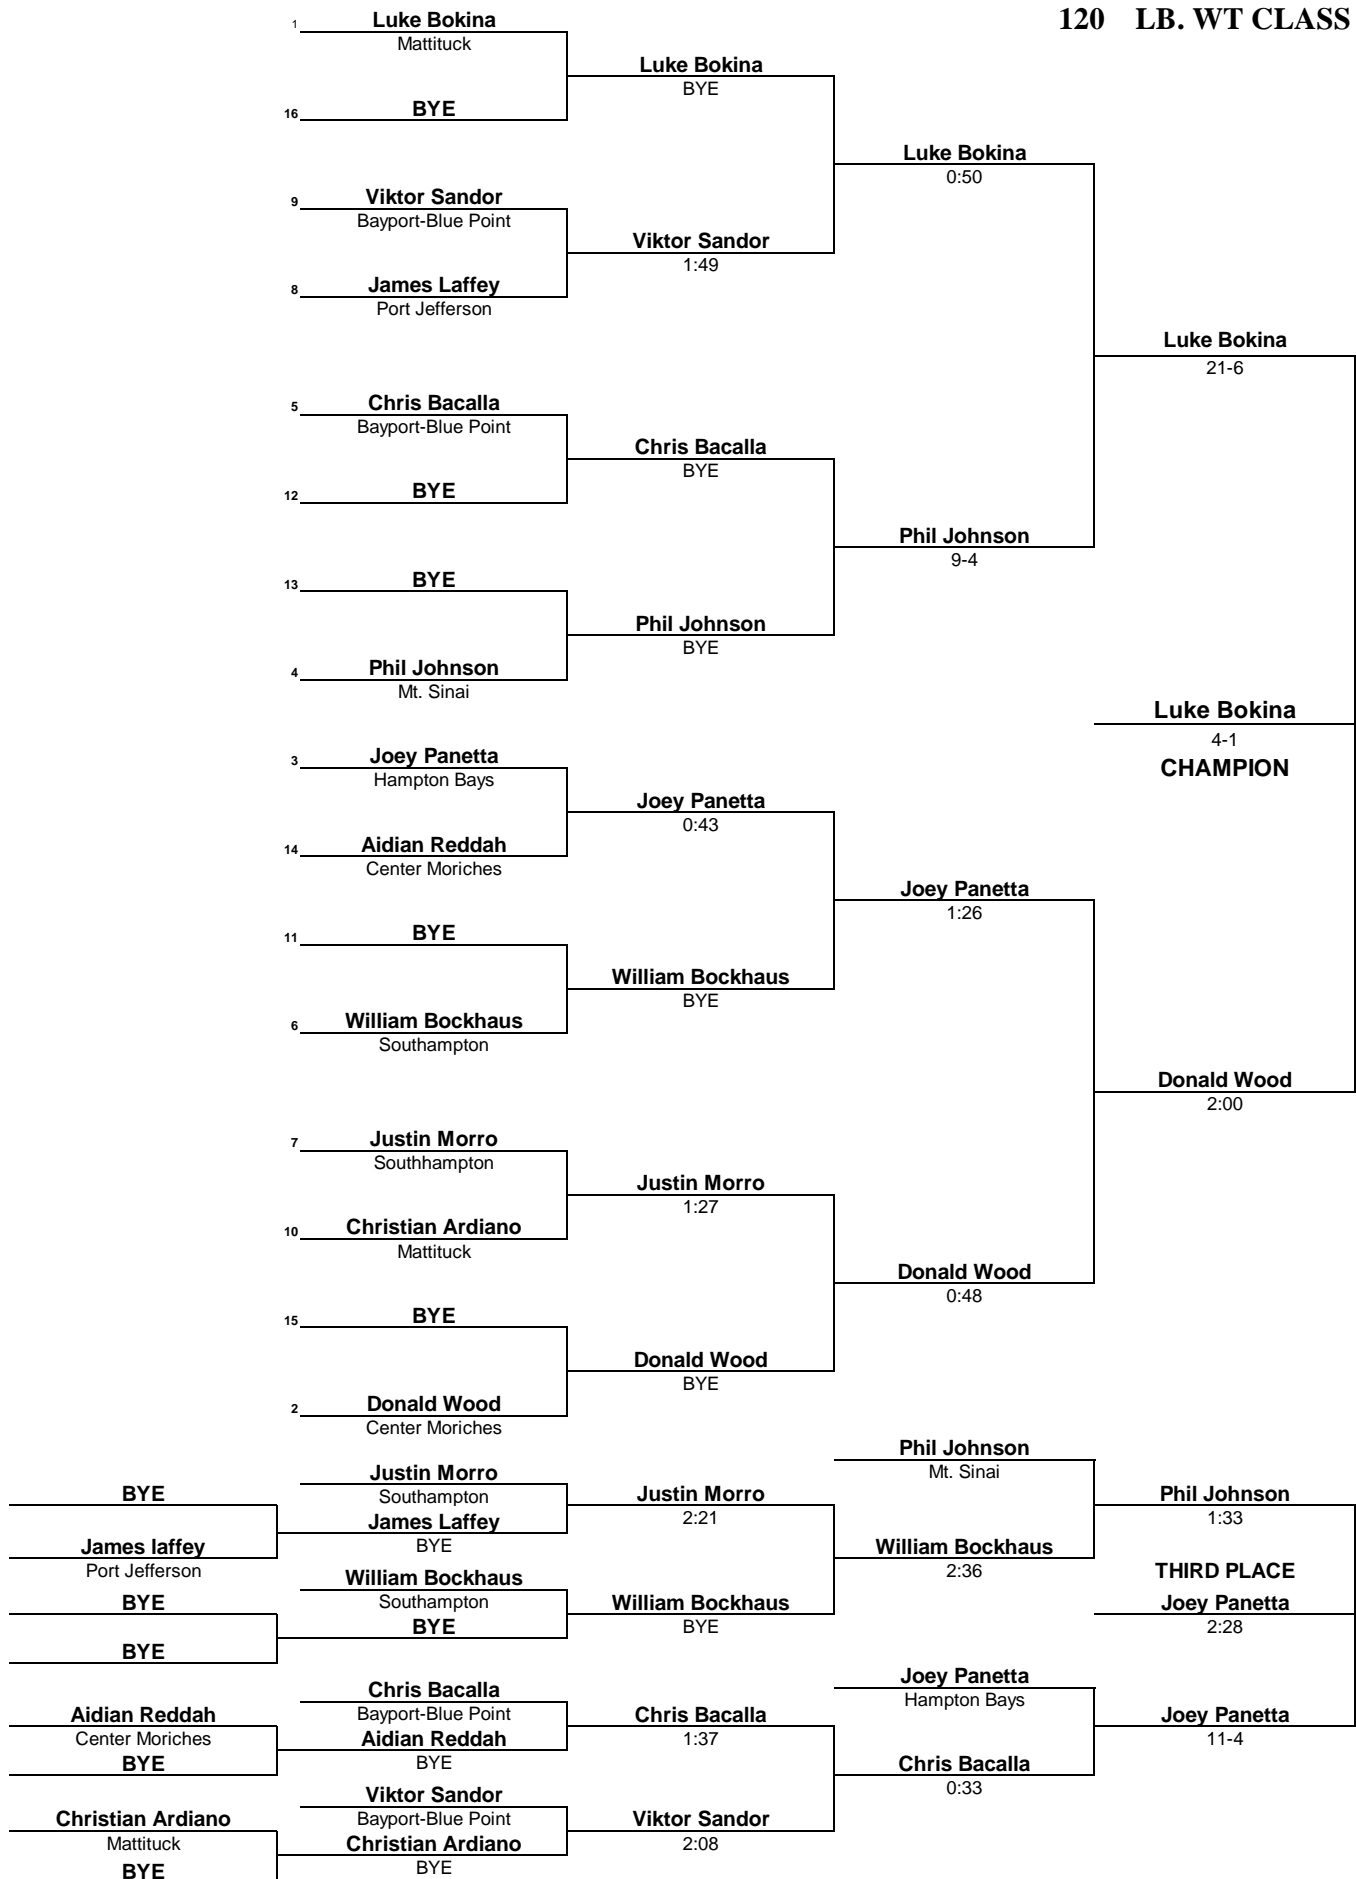

**L Robert "Doc" Falot Memorial Suffolk County Division 2 Wrestling Championship
February 11-12, 2017**

120 LB. WT CLASS