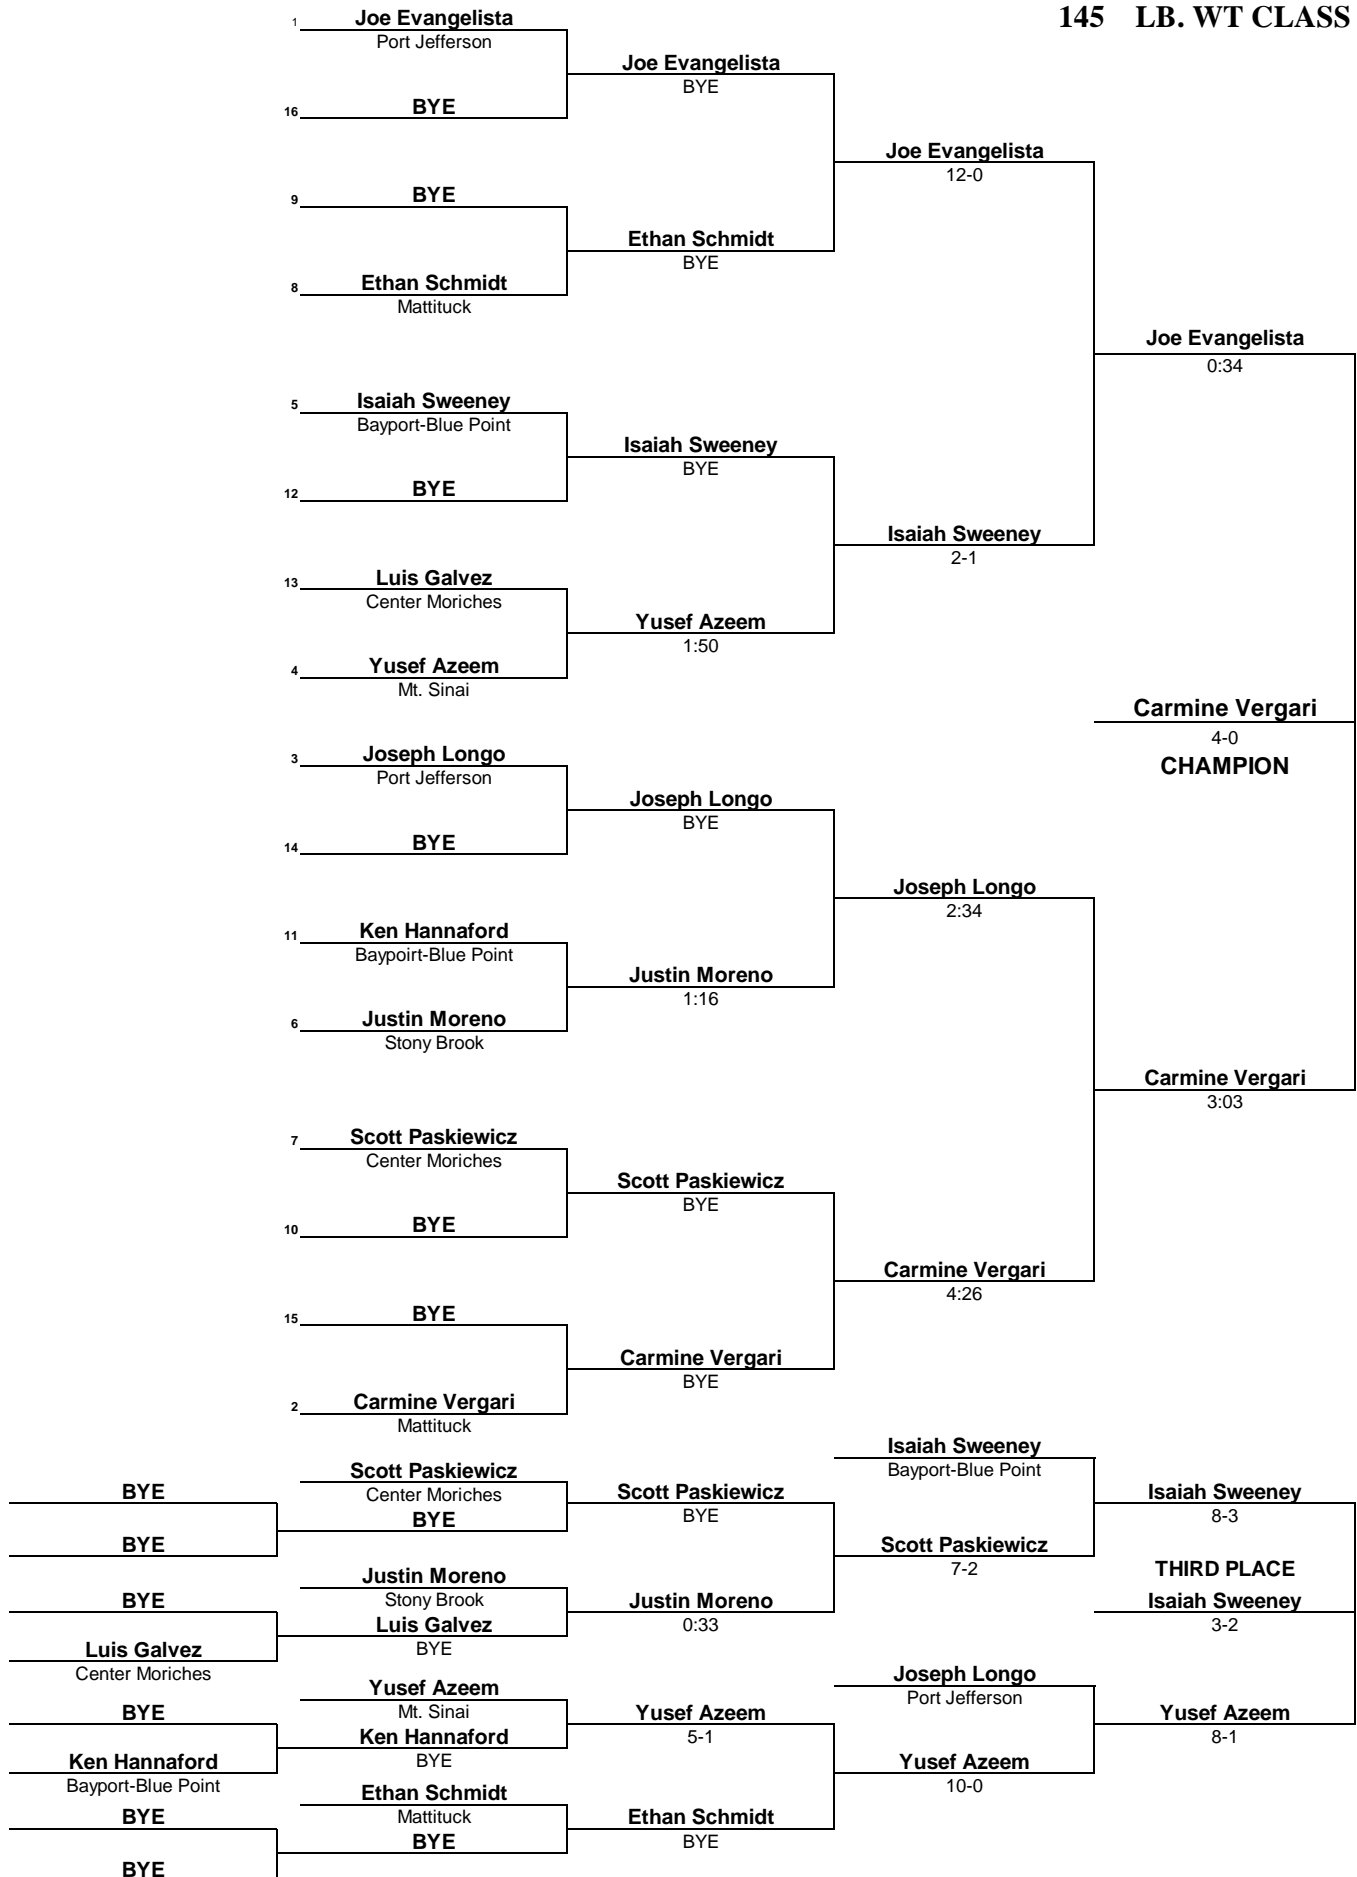

**L Robert "Doc" Falot Memorial Suffolk County Division 2 Wrestling Championship
February 11-12, 2017**

145 LB. WT CLASS