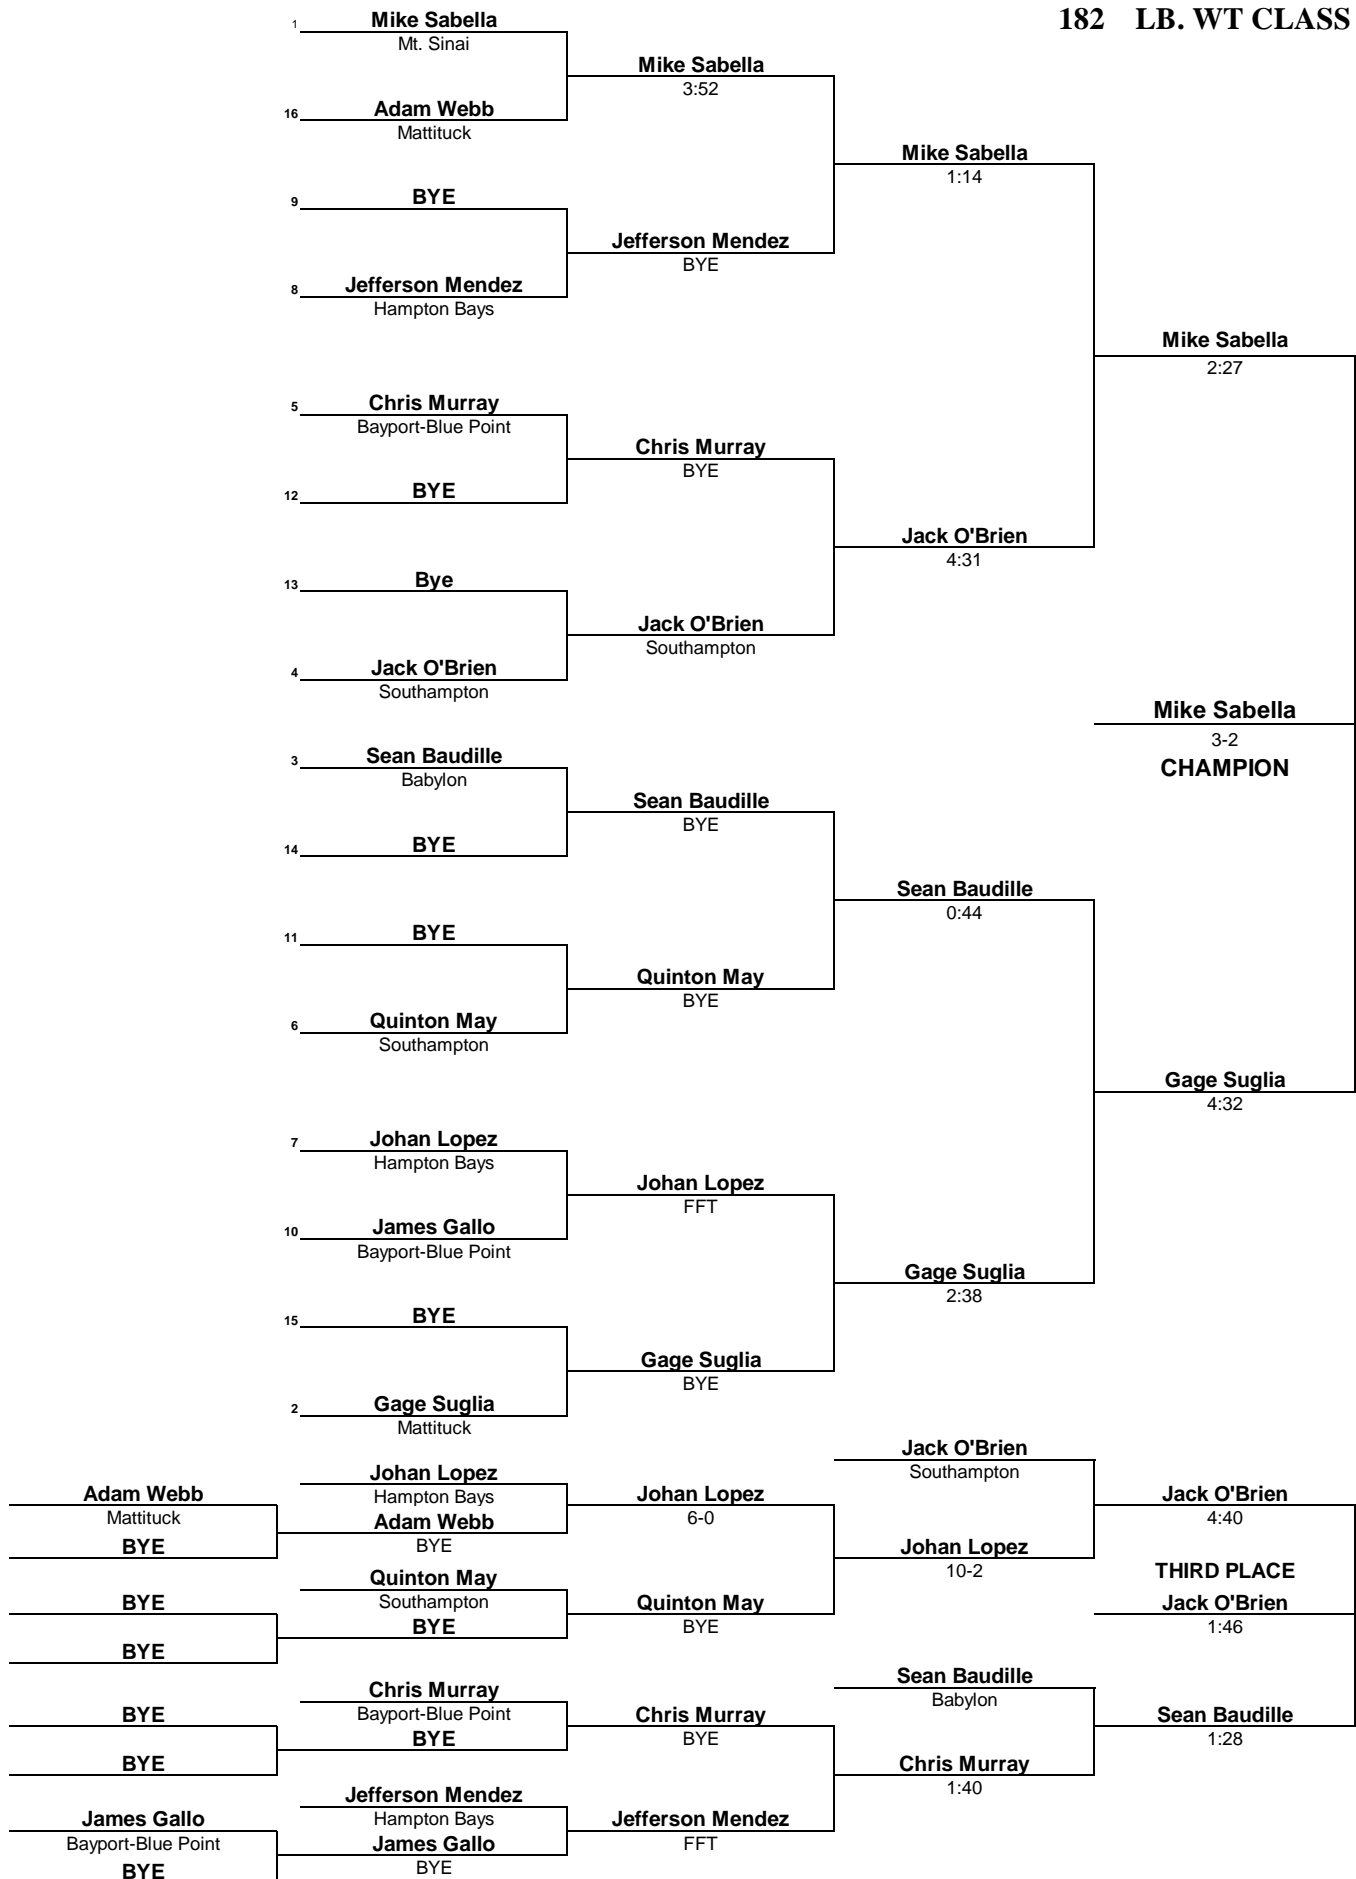

**L Robert "Doc" Falot Memorial Suffolk County Division 2 Wrestling Championship
February 11-12, 2017**

182 LB. WT CLASS