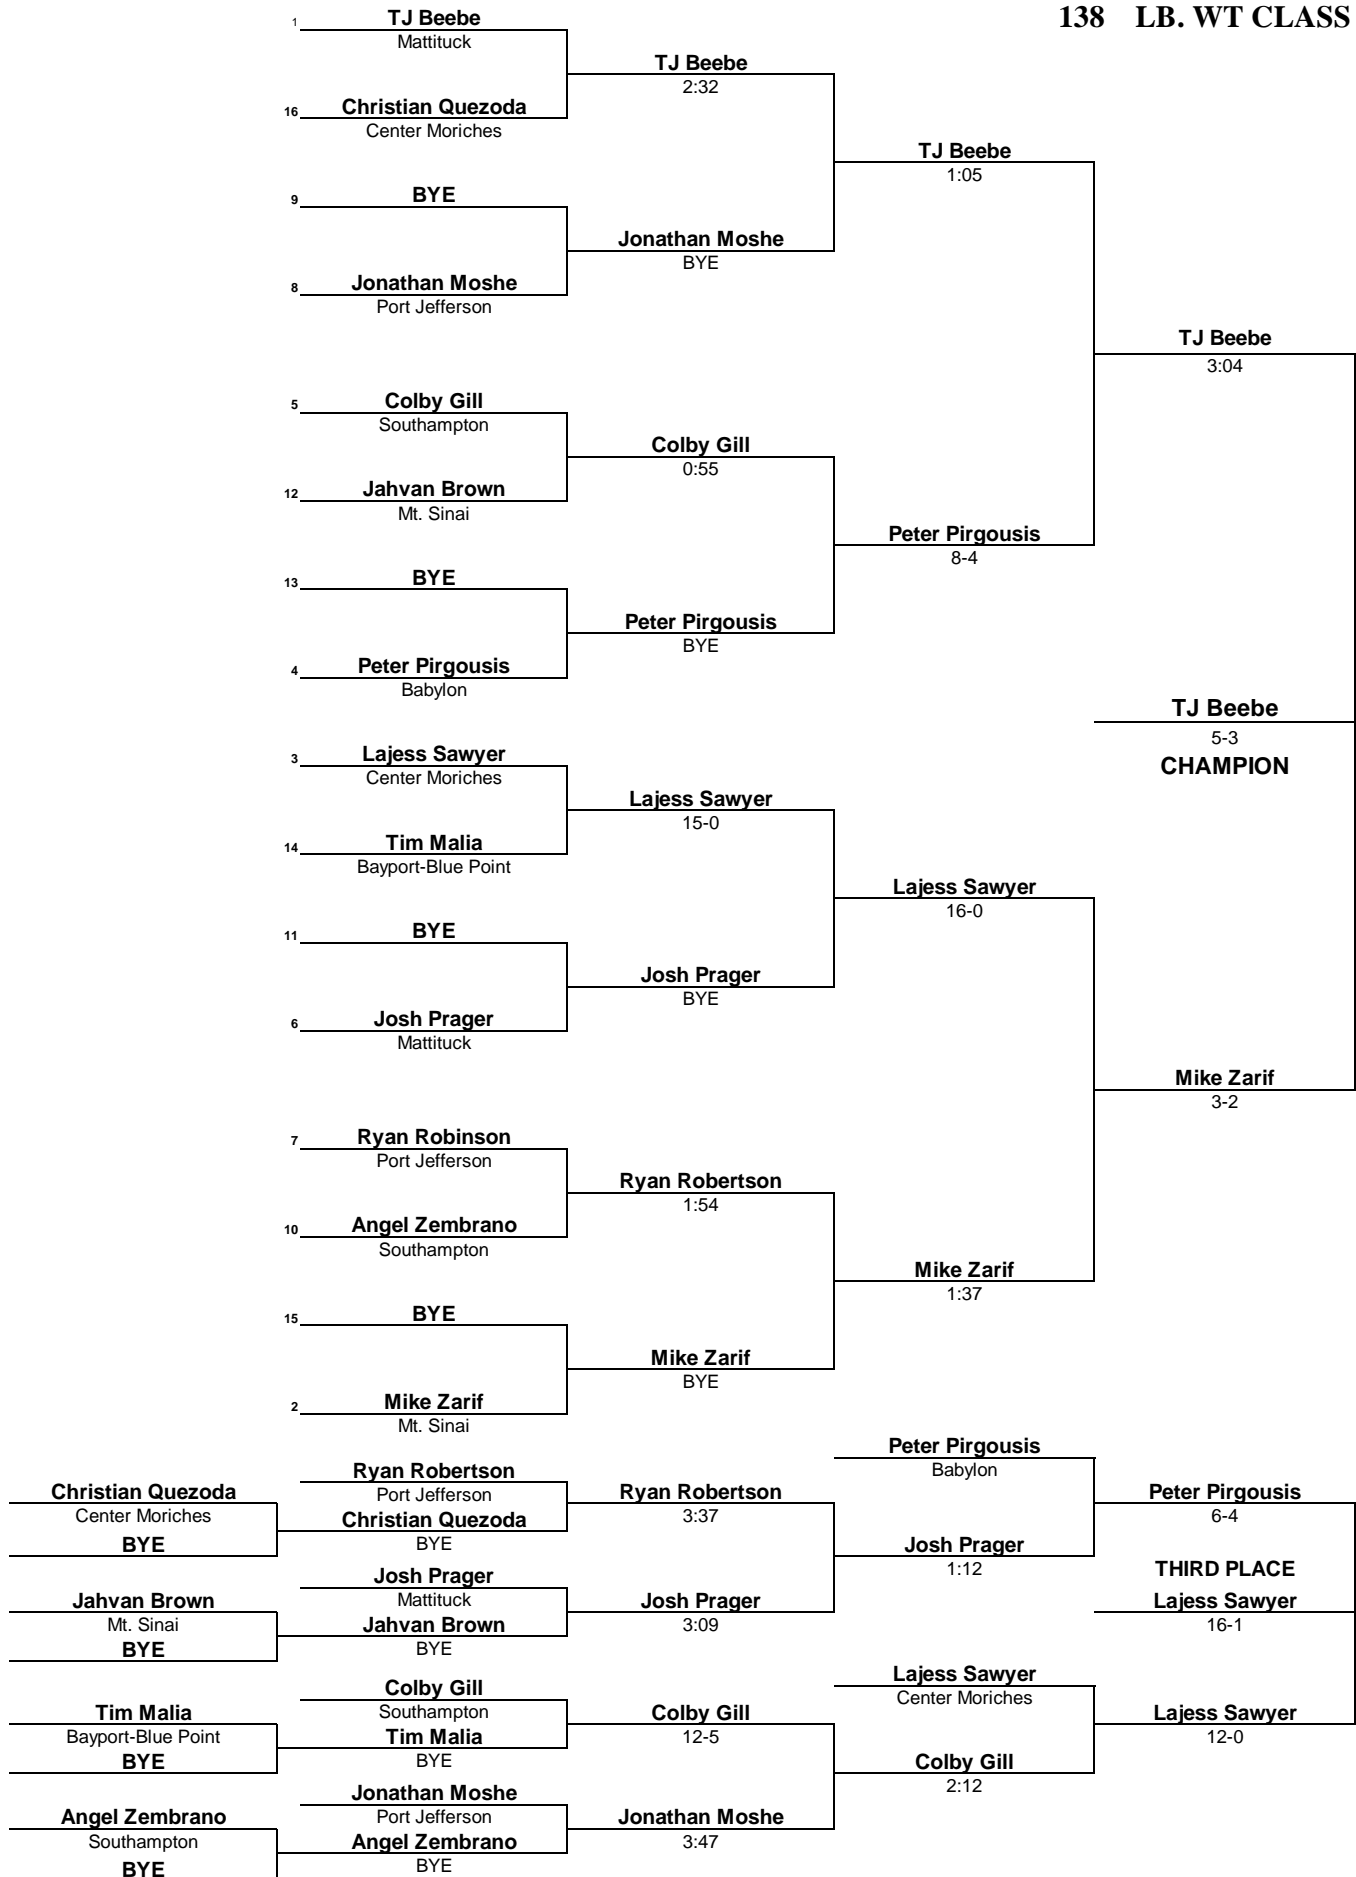

**L Robert "Doc" Falot Memorial Suffolk County Division 2 Wrestling Championship
February 11-12, 2017**

138 LB. WT CLASS