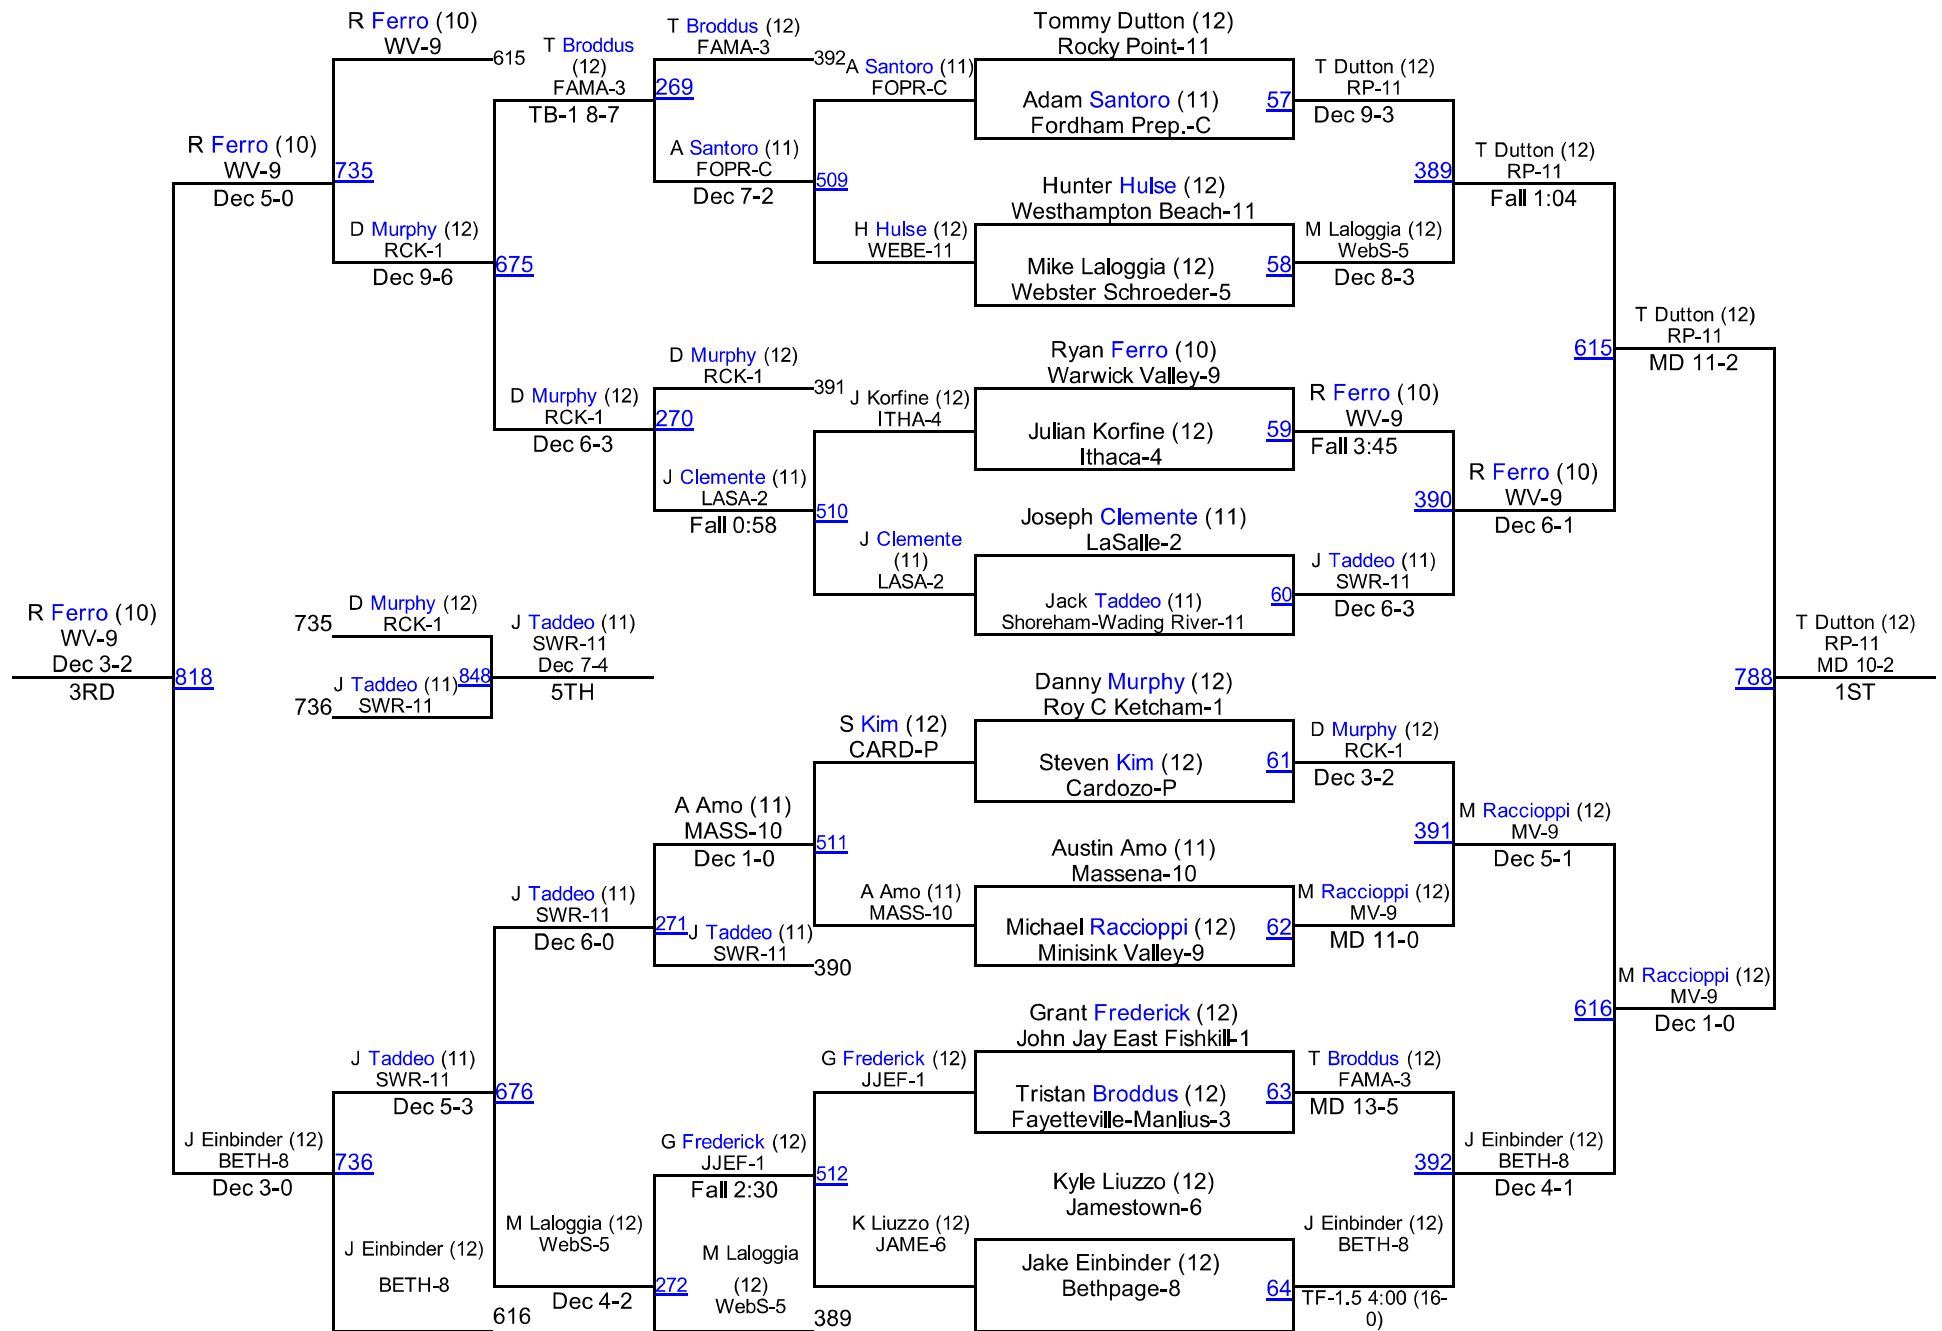

2015 NYSPHSAA State Championships

I-145