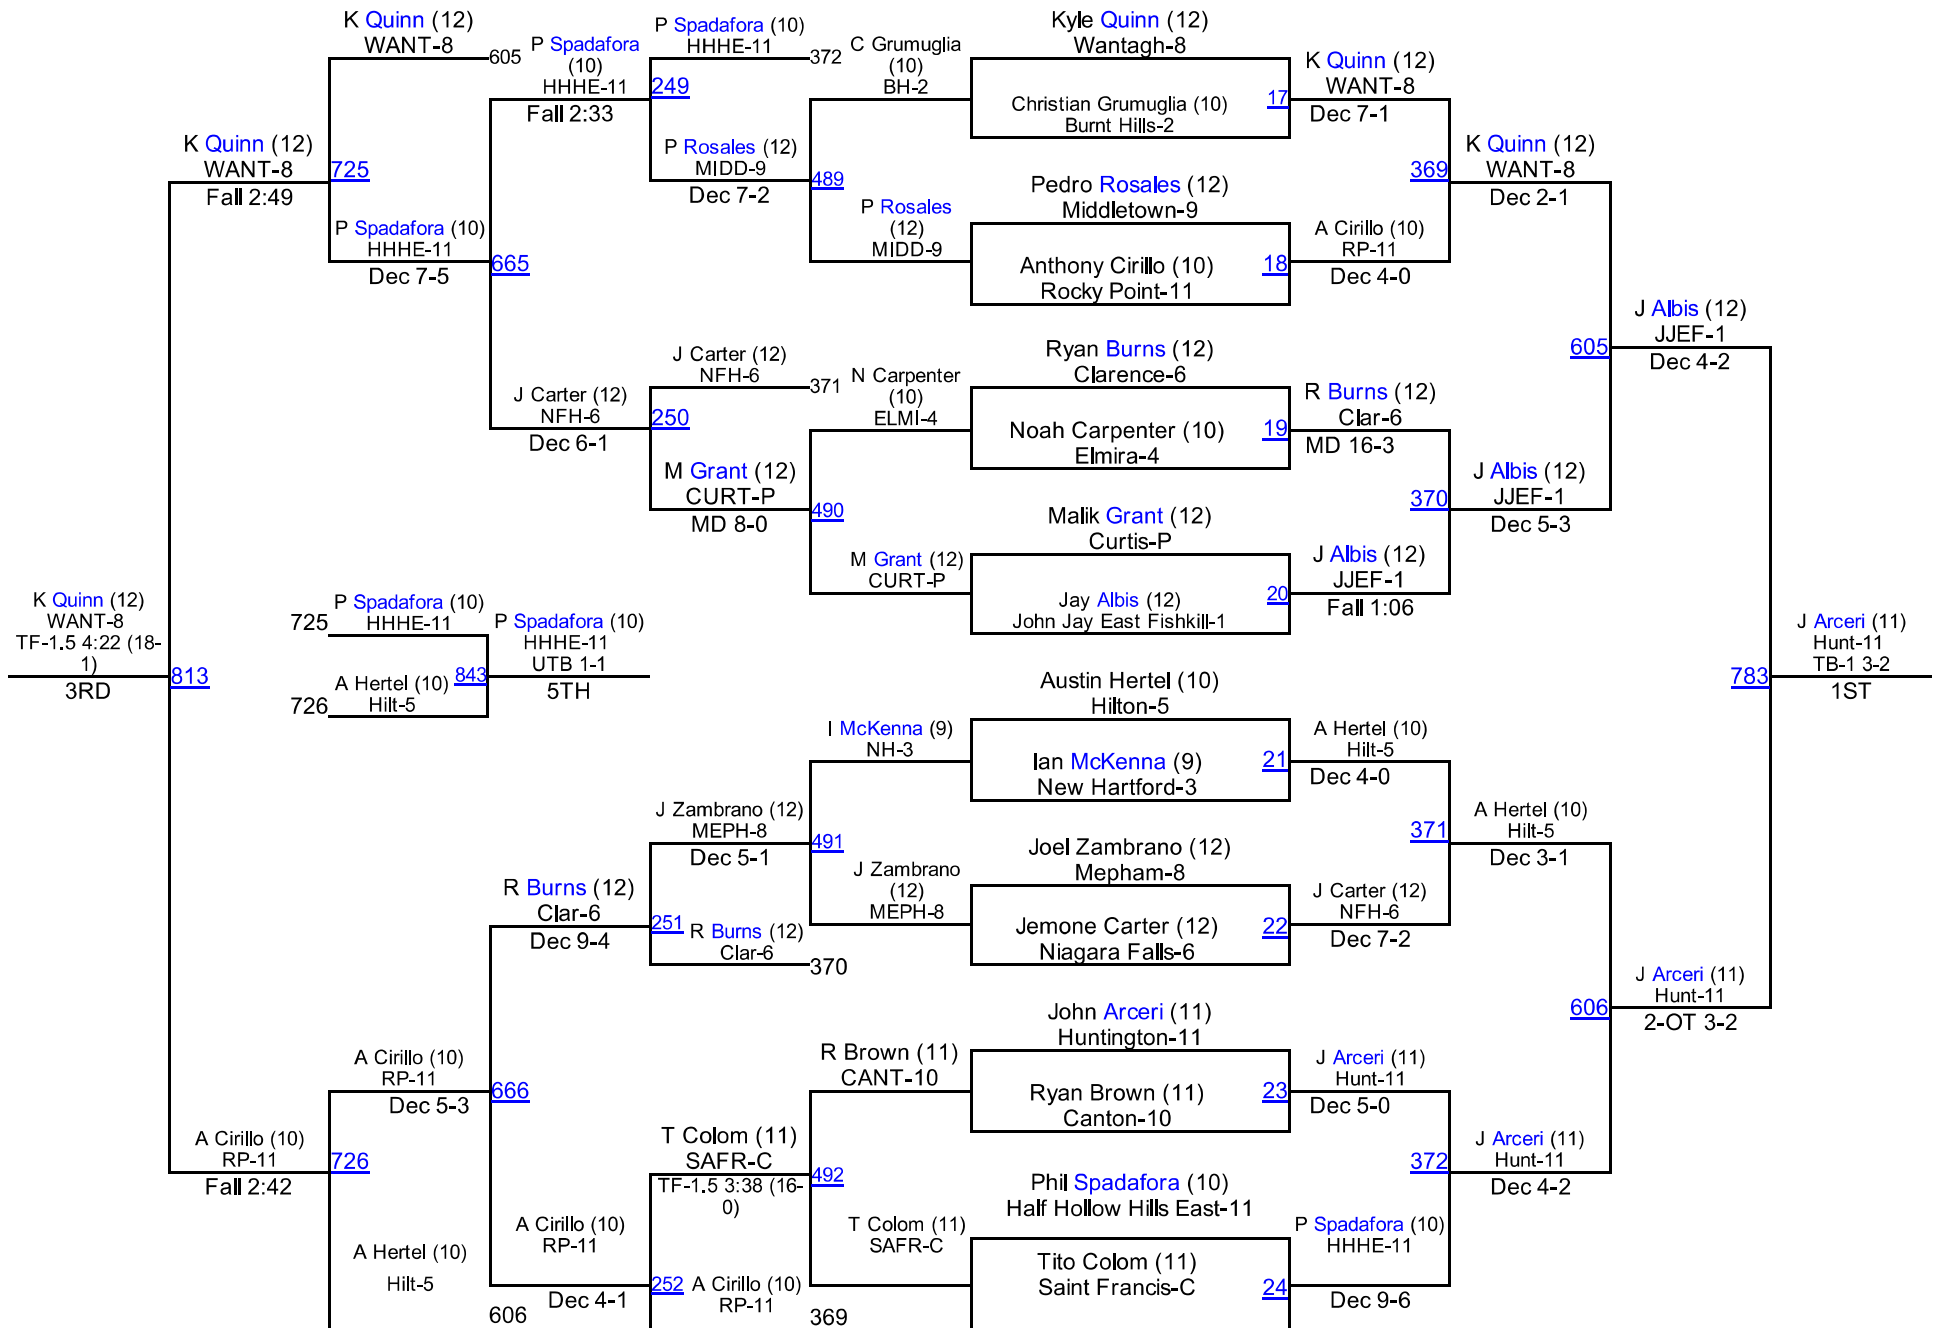

2015 NYSPHSAA State Championships

I-99

2015 NYSPHSAA State Championships

I-113

2015 NYSPHSAA State Championships

2015 NYSPHSAA State Championships

I-126

2015 NYSPHSAA State Championships