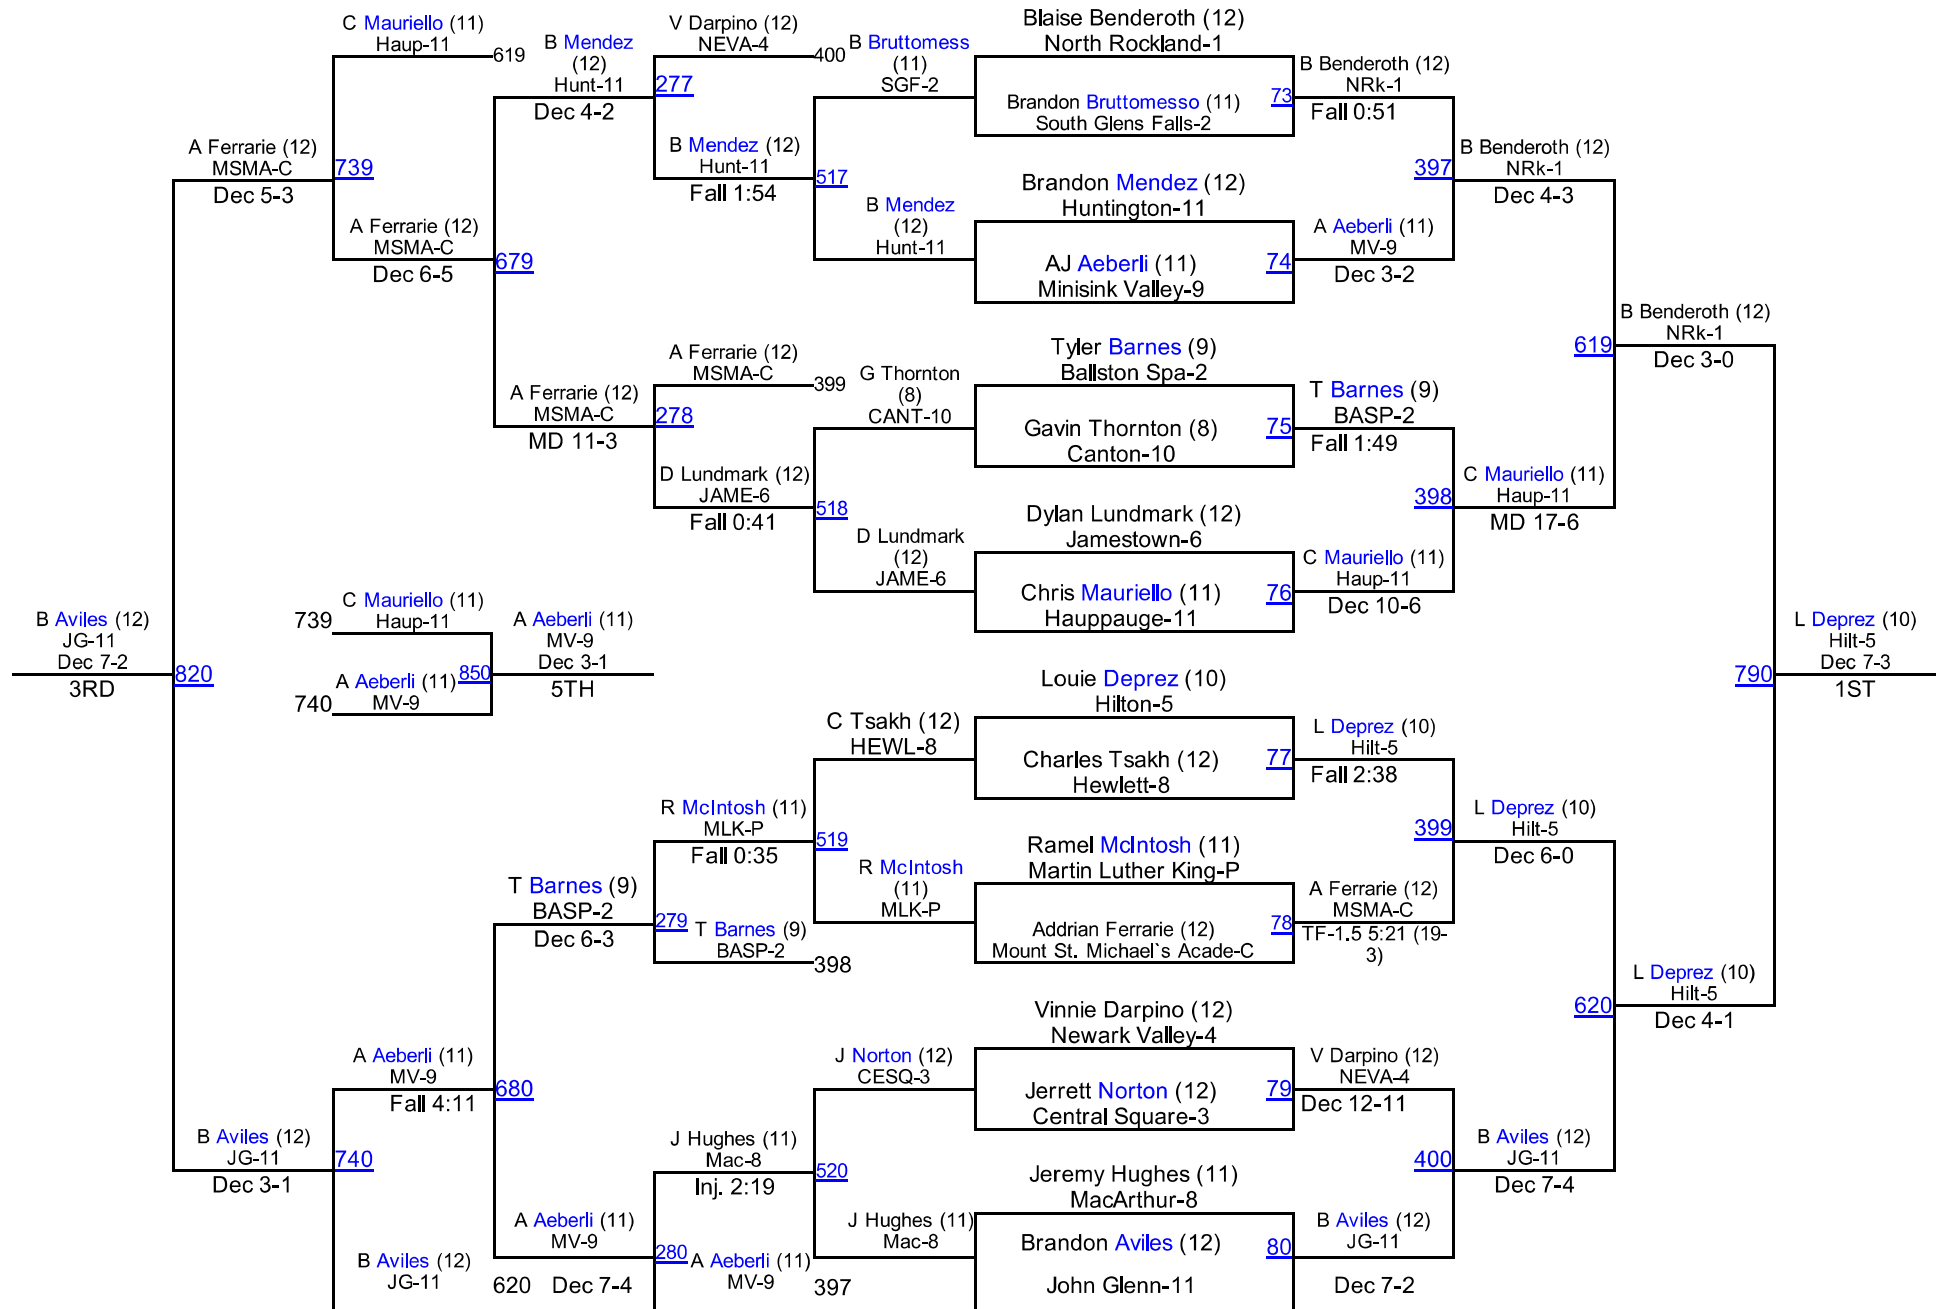

2015 NYSPHSAA State Championships

I-145

2015 NYSPHSAA State Championships

I-152

2015 NYSPHSAA State Championships

2015 NYSPHSAA State Championships

I-170

2015 NYSPHSAA State Championships