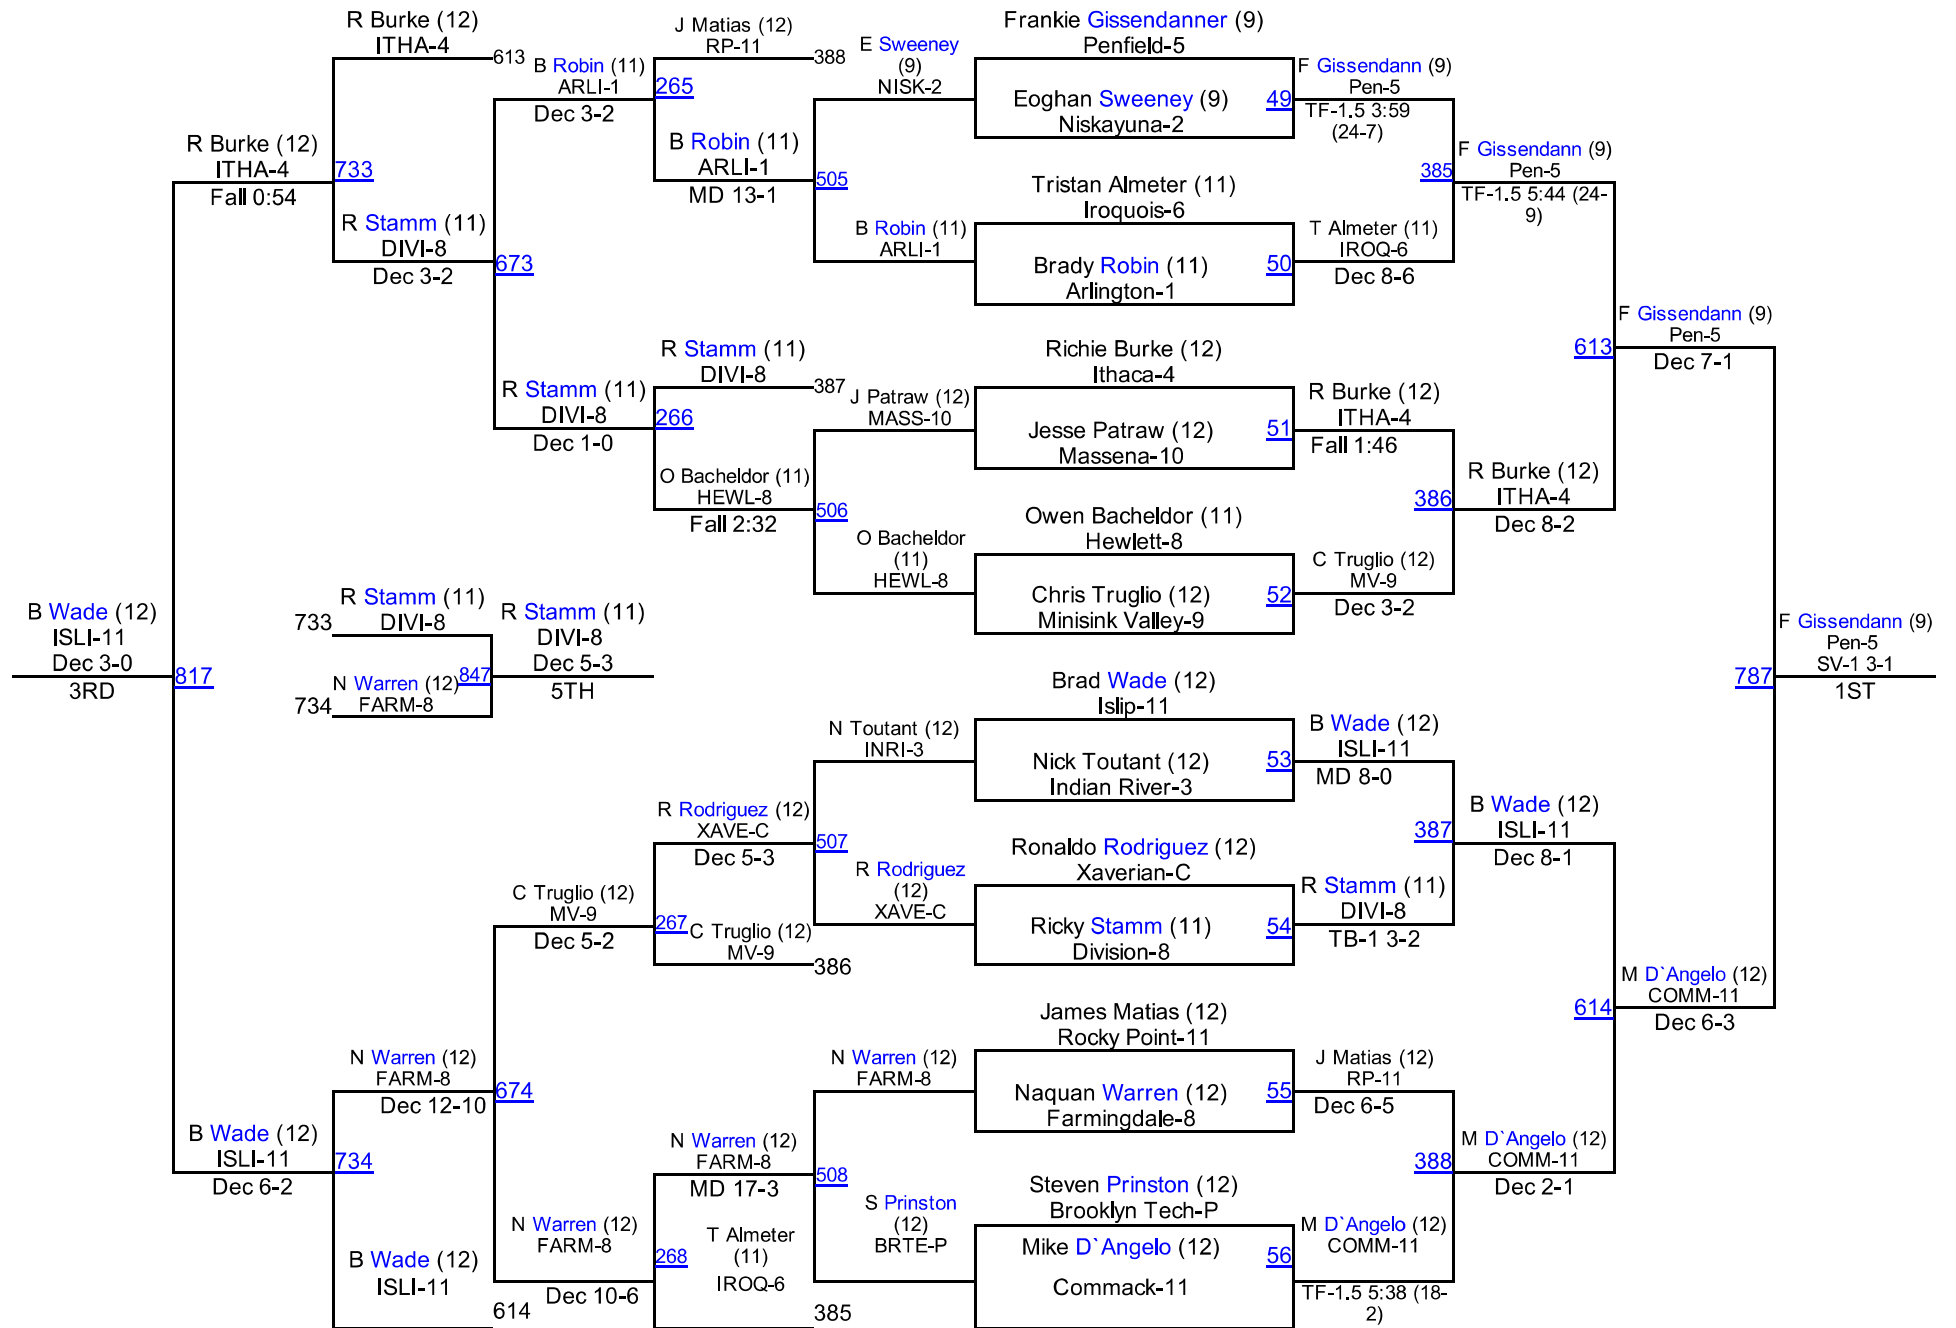

2015 NYSPHSAA State Championships

I-99

2015 NYSPHSAA State Championships

I-113

2015 NYSPHSAA State Championships

2015 NYSPHSAA State Championships

I-126

2015 NYSPHSAA State Championships