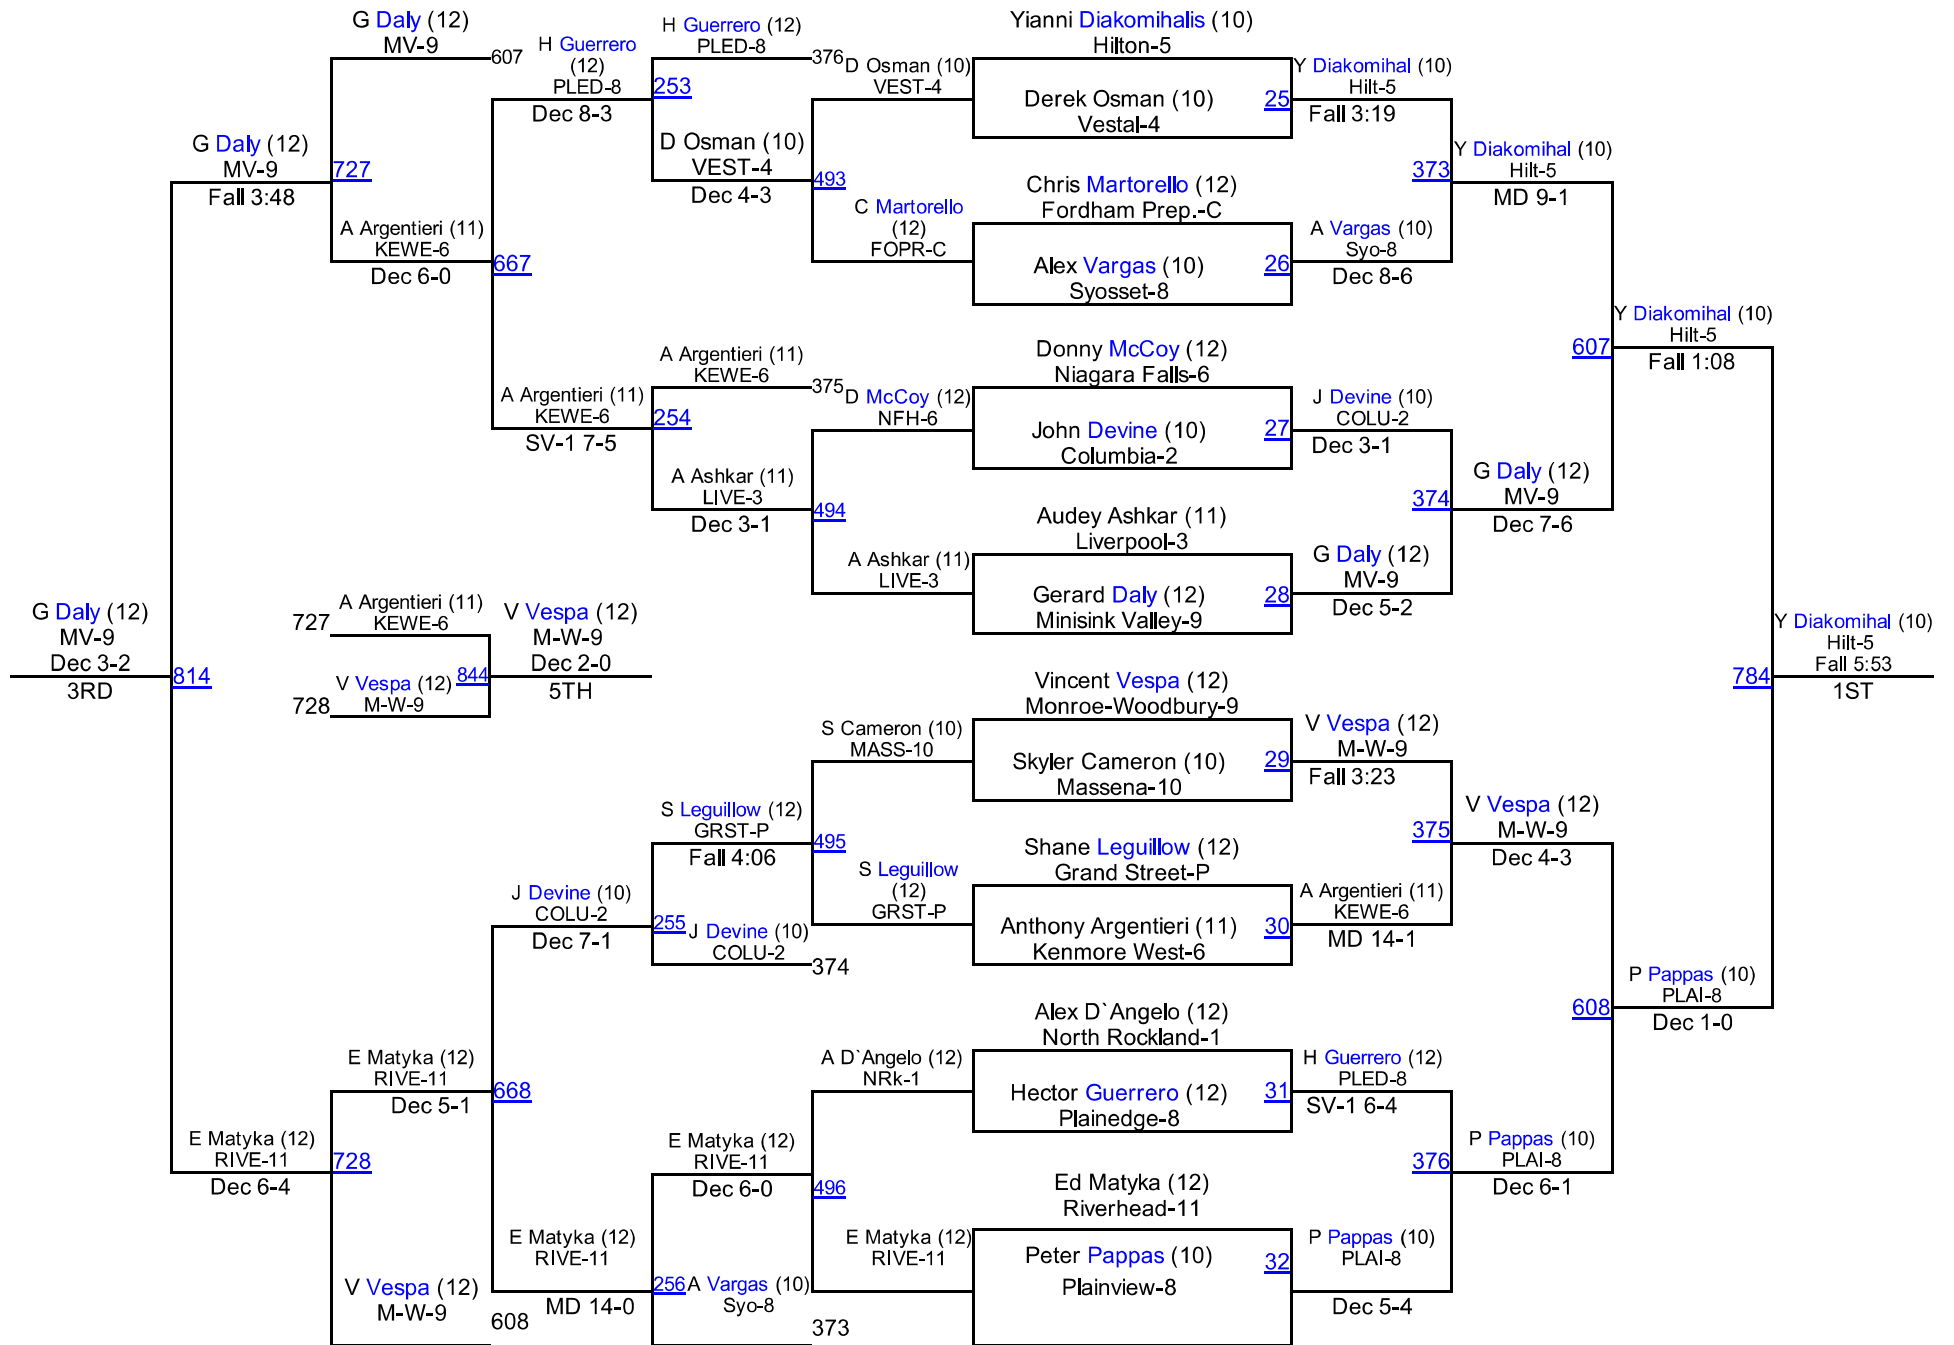

2015 NYSPHSAA State Championships

I-99

2015 NYSPHSAA State Championships

I-113

2015 NYSPHSAA State Championships

2015 NYSPHSAA State Championships

I-126

2015 NYSPHSAA State Championships