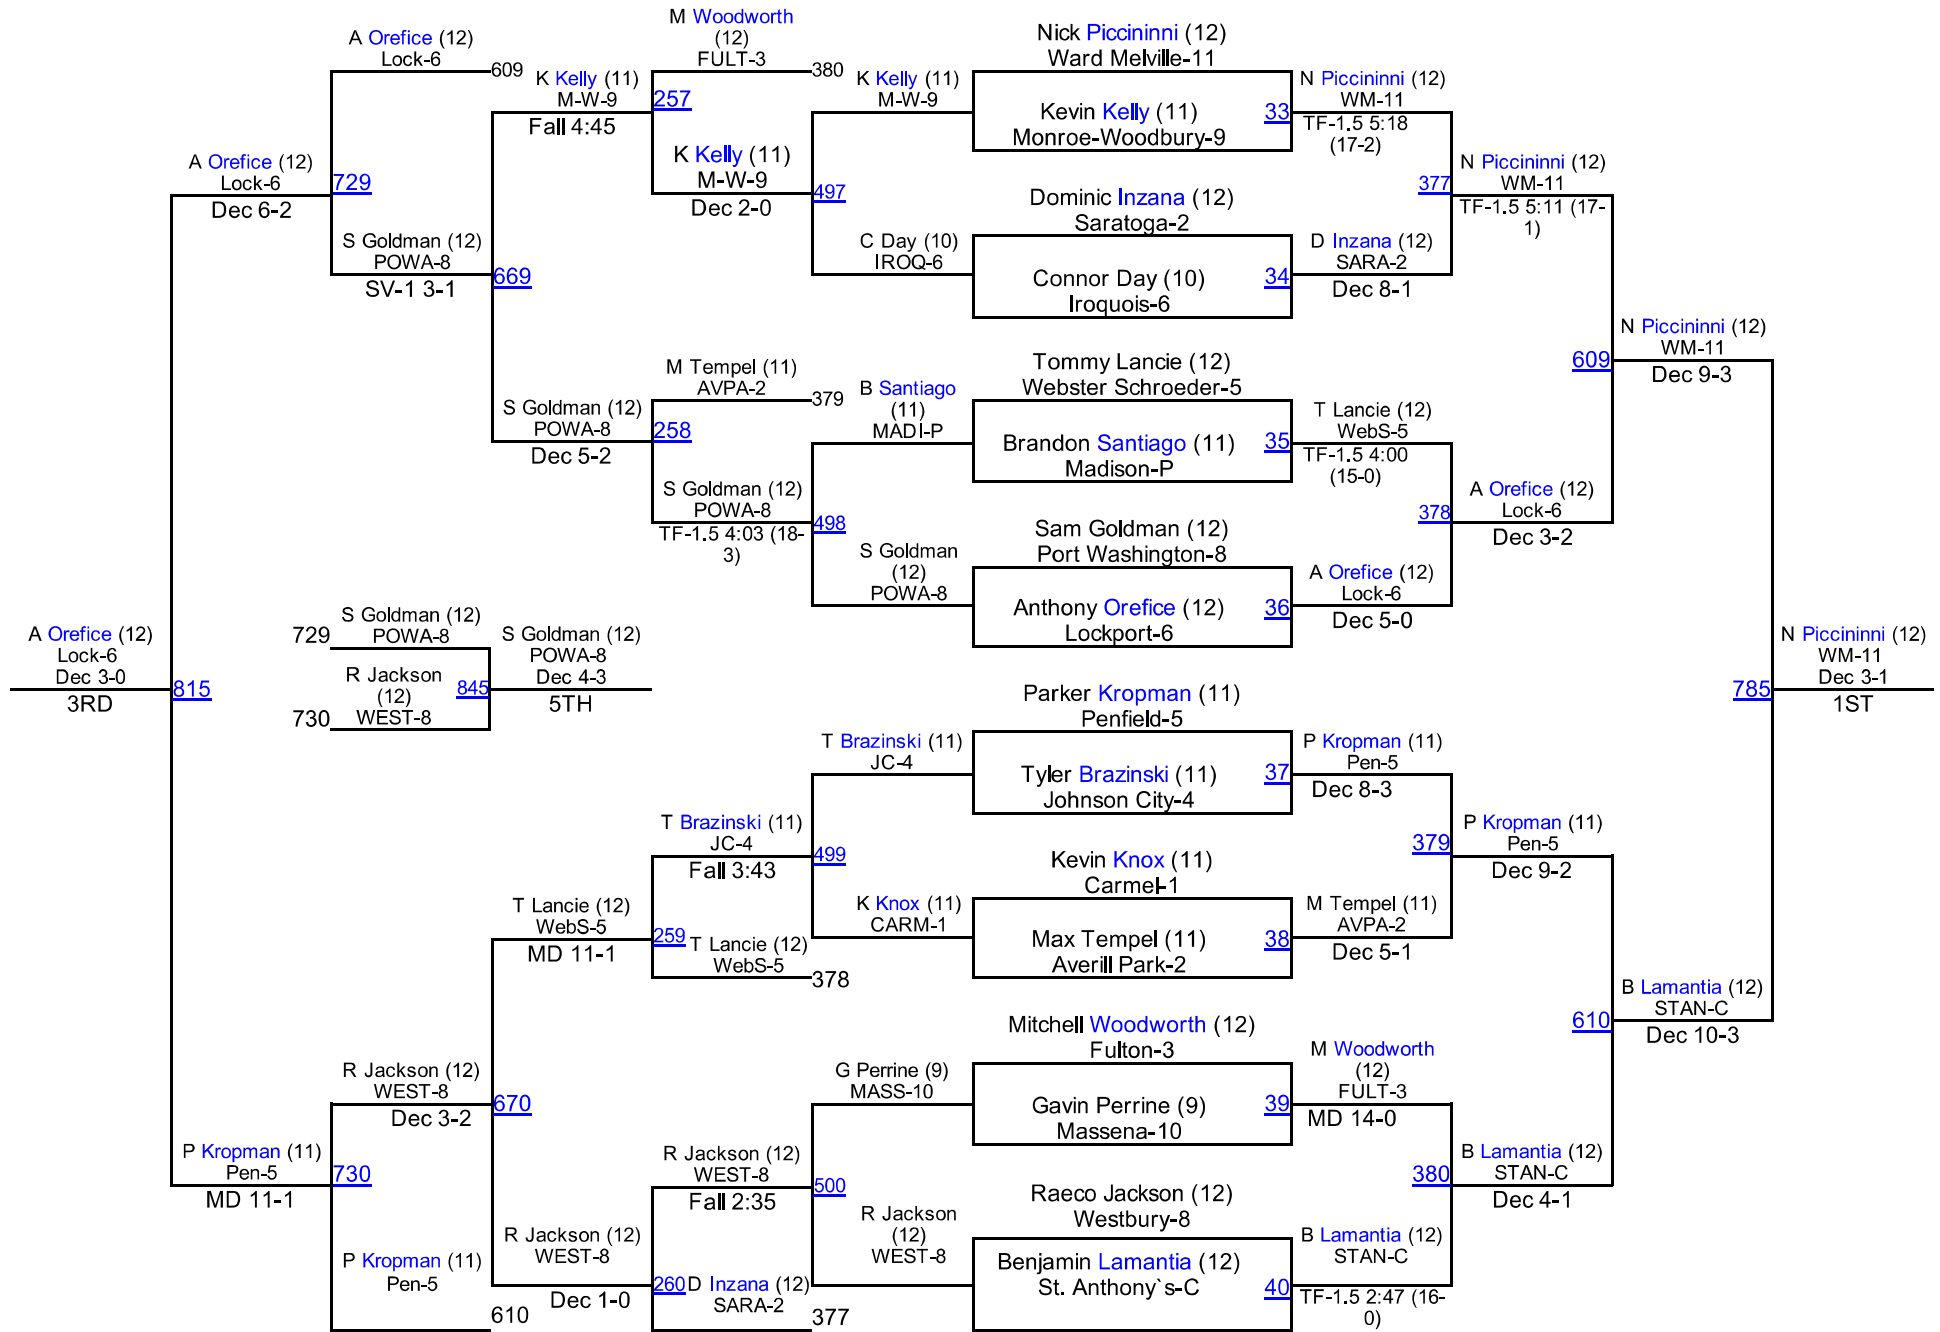

2015 NYSPHSAA State Championships

I-99

2015 NYSPHSAA State Championships

I-113

2015 NYSPHSAA State Championships

2015 NYSPHSAA State Championships

I-126

2015 NYSPHSAA State Championships