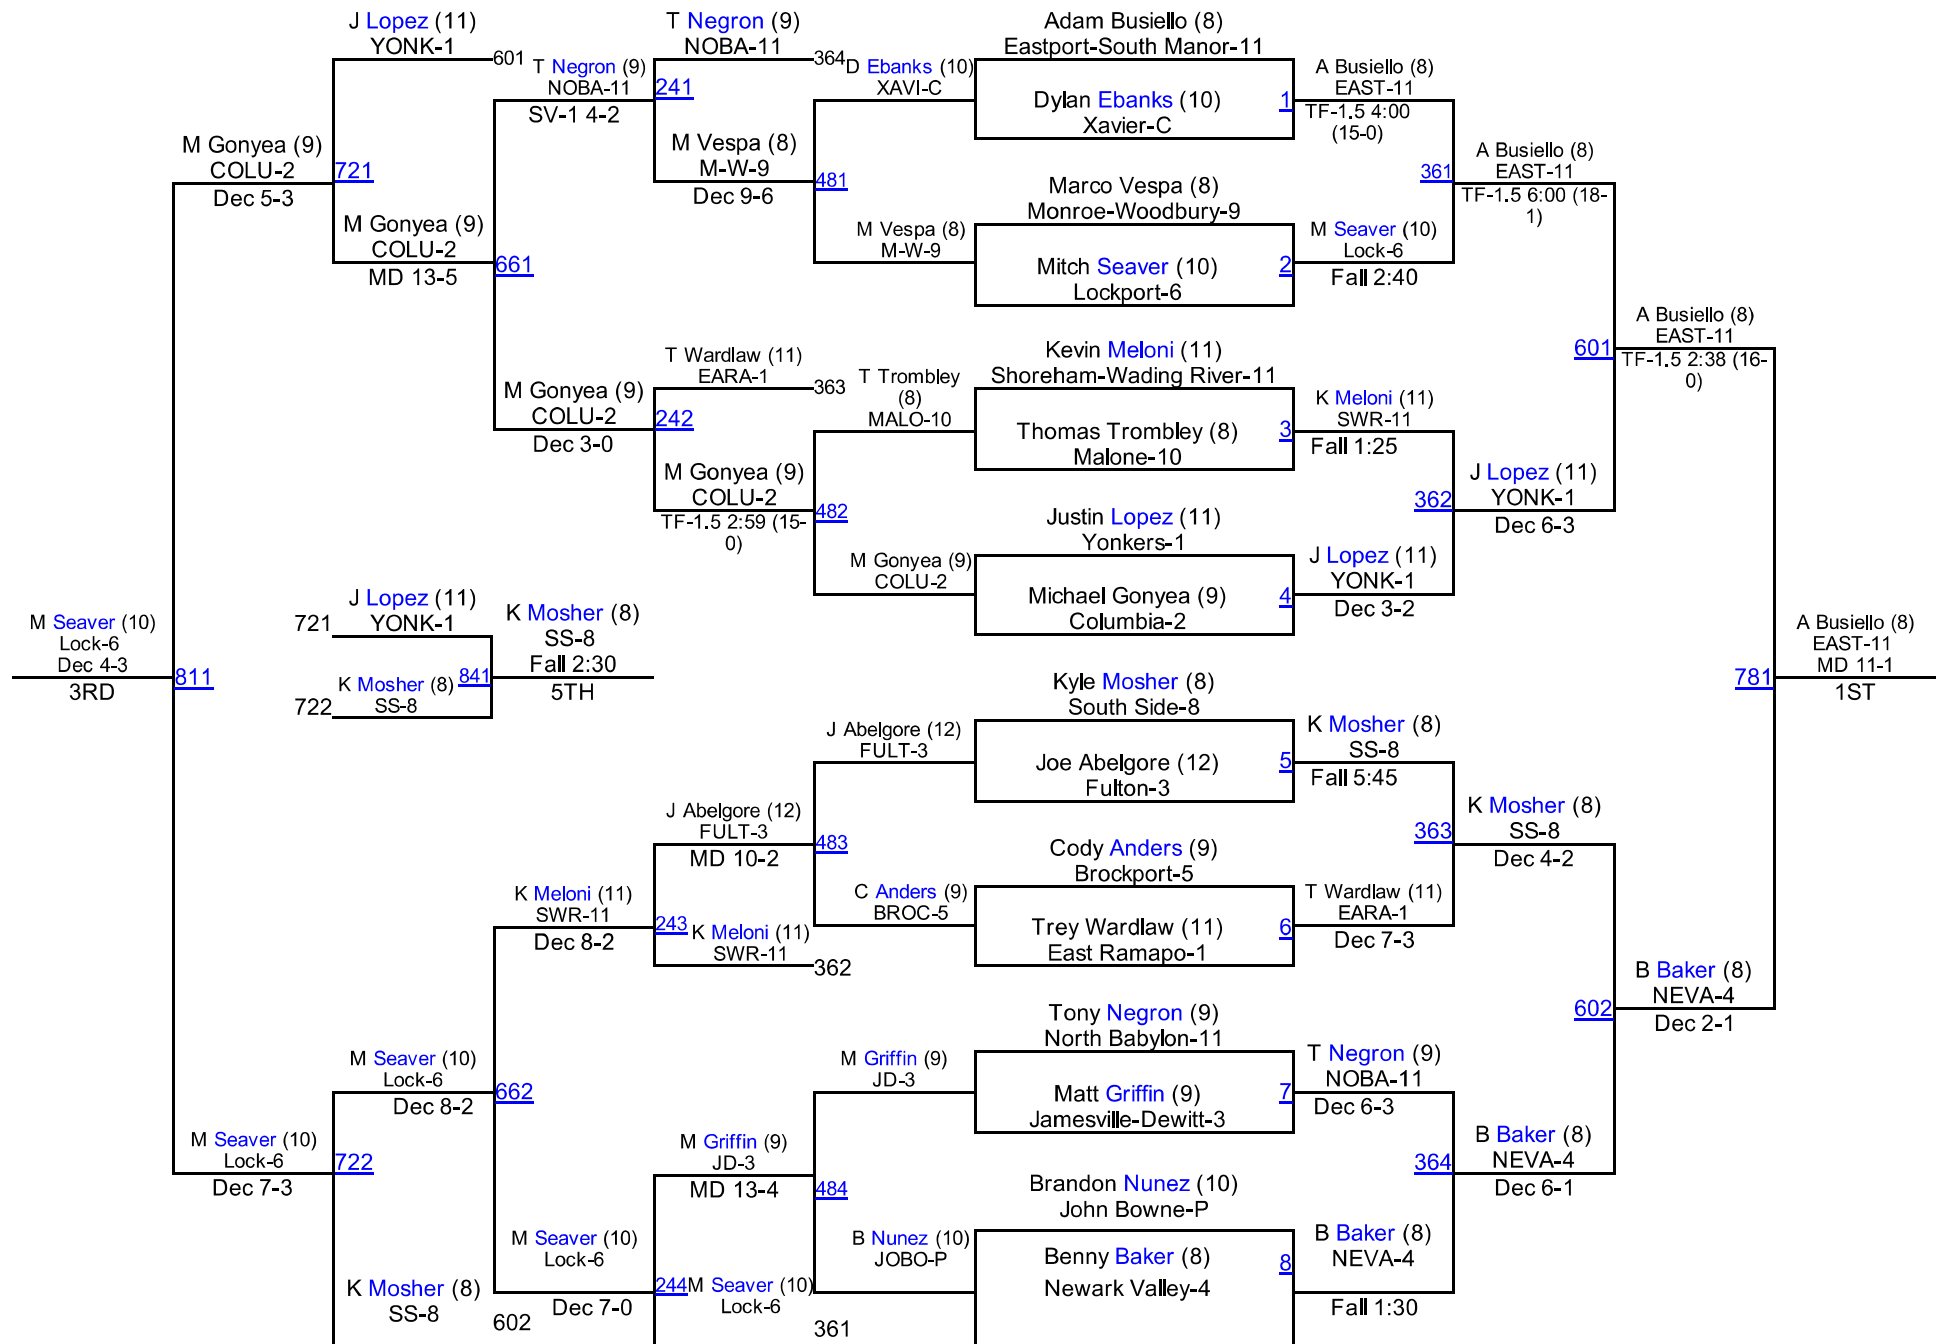

2015 NYSPHSAA State Championships

I-99

2015 NYSPHSAA State Championships

I-113

2015 NYSPHSAA State Championships

2015 NYSPHSAA State Championships

I-126

2015 NYSPHSAA State Championships