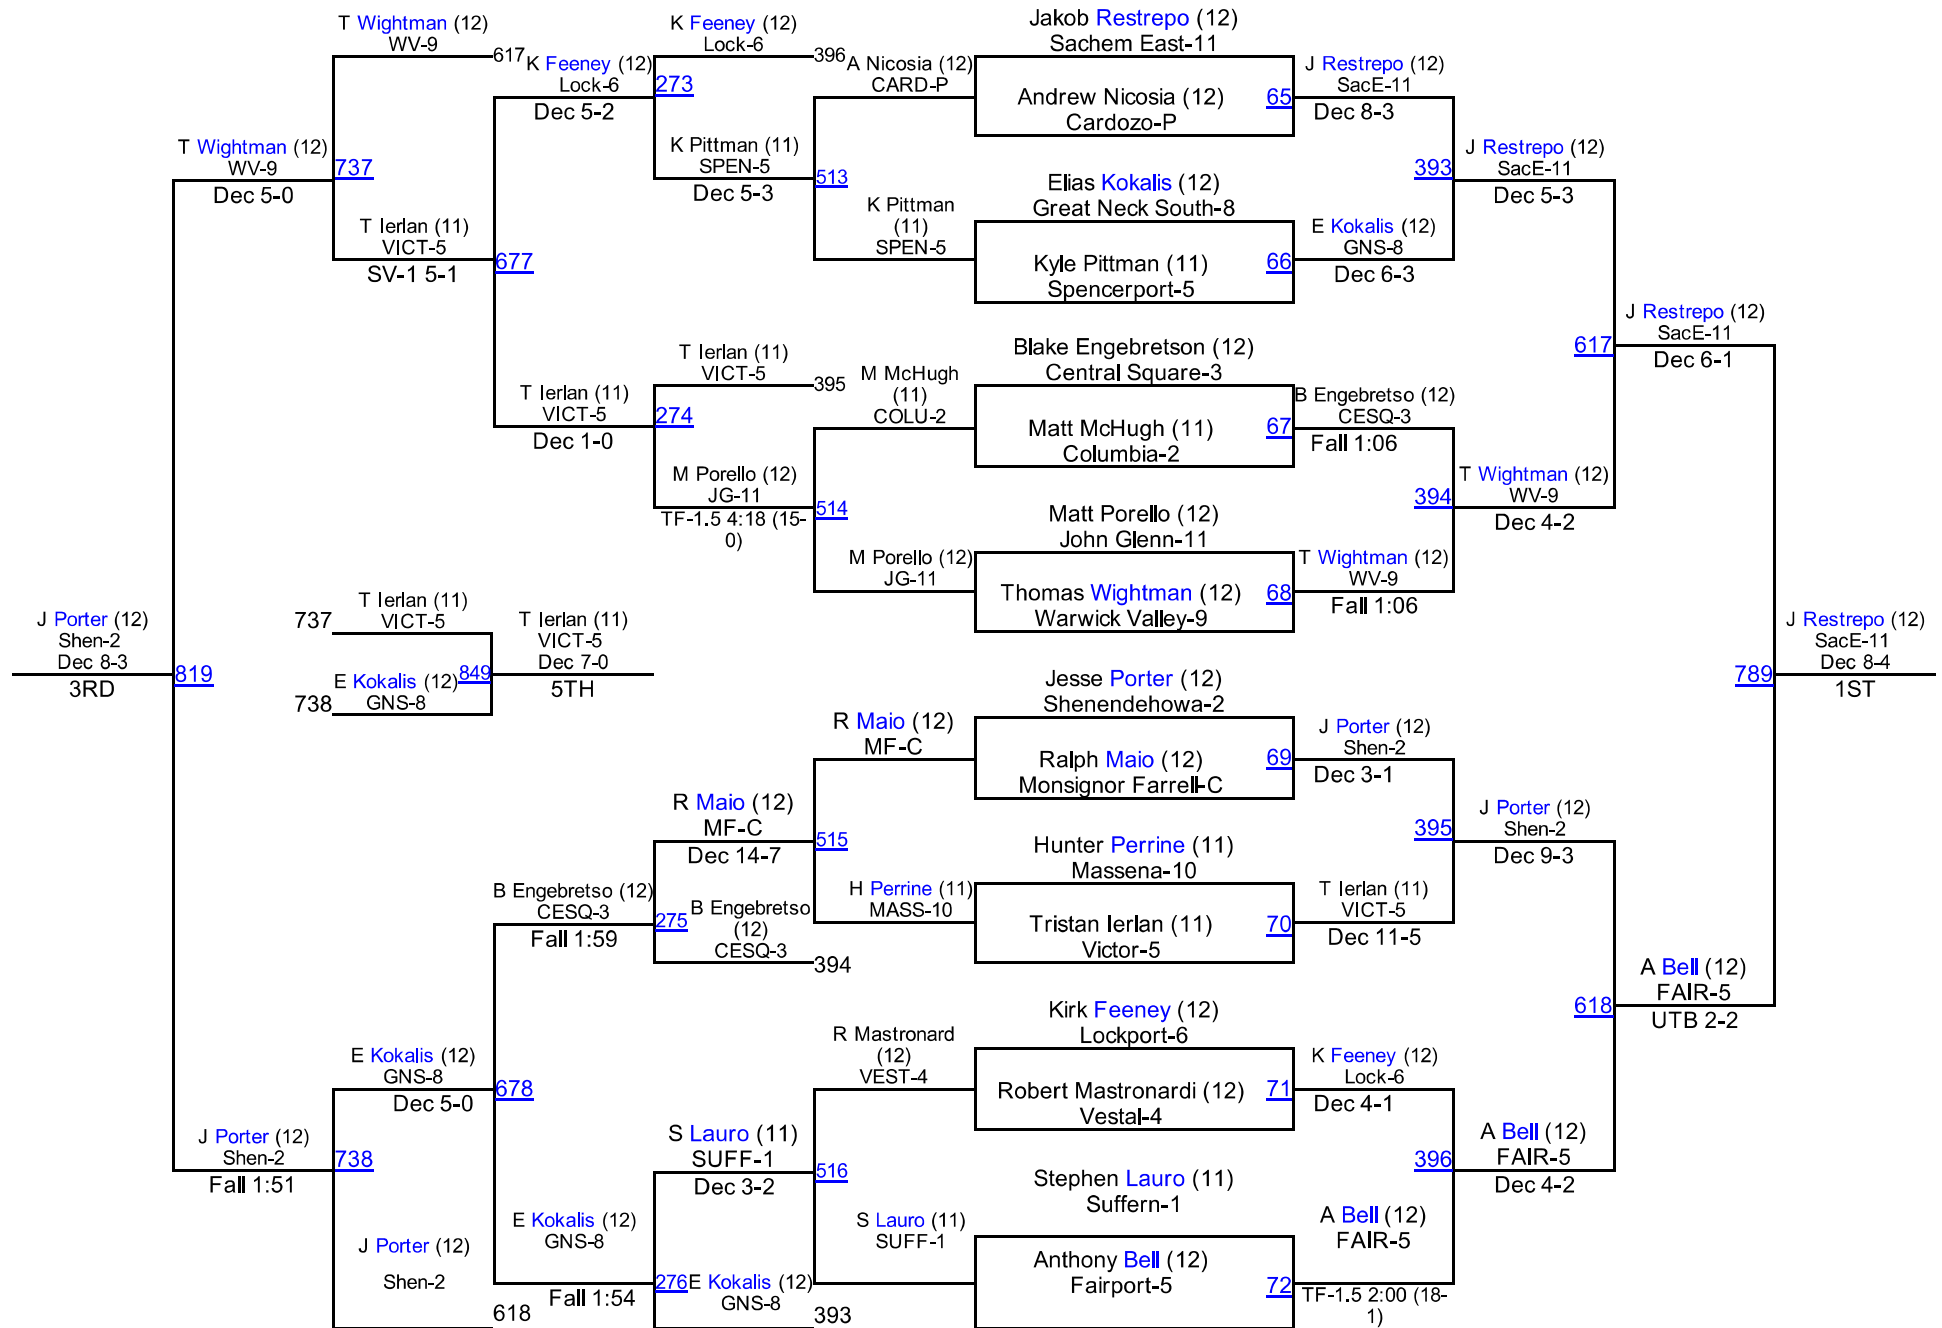

2015 NYSPHSAA State Championships

I-152