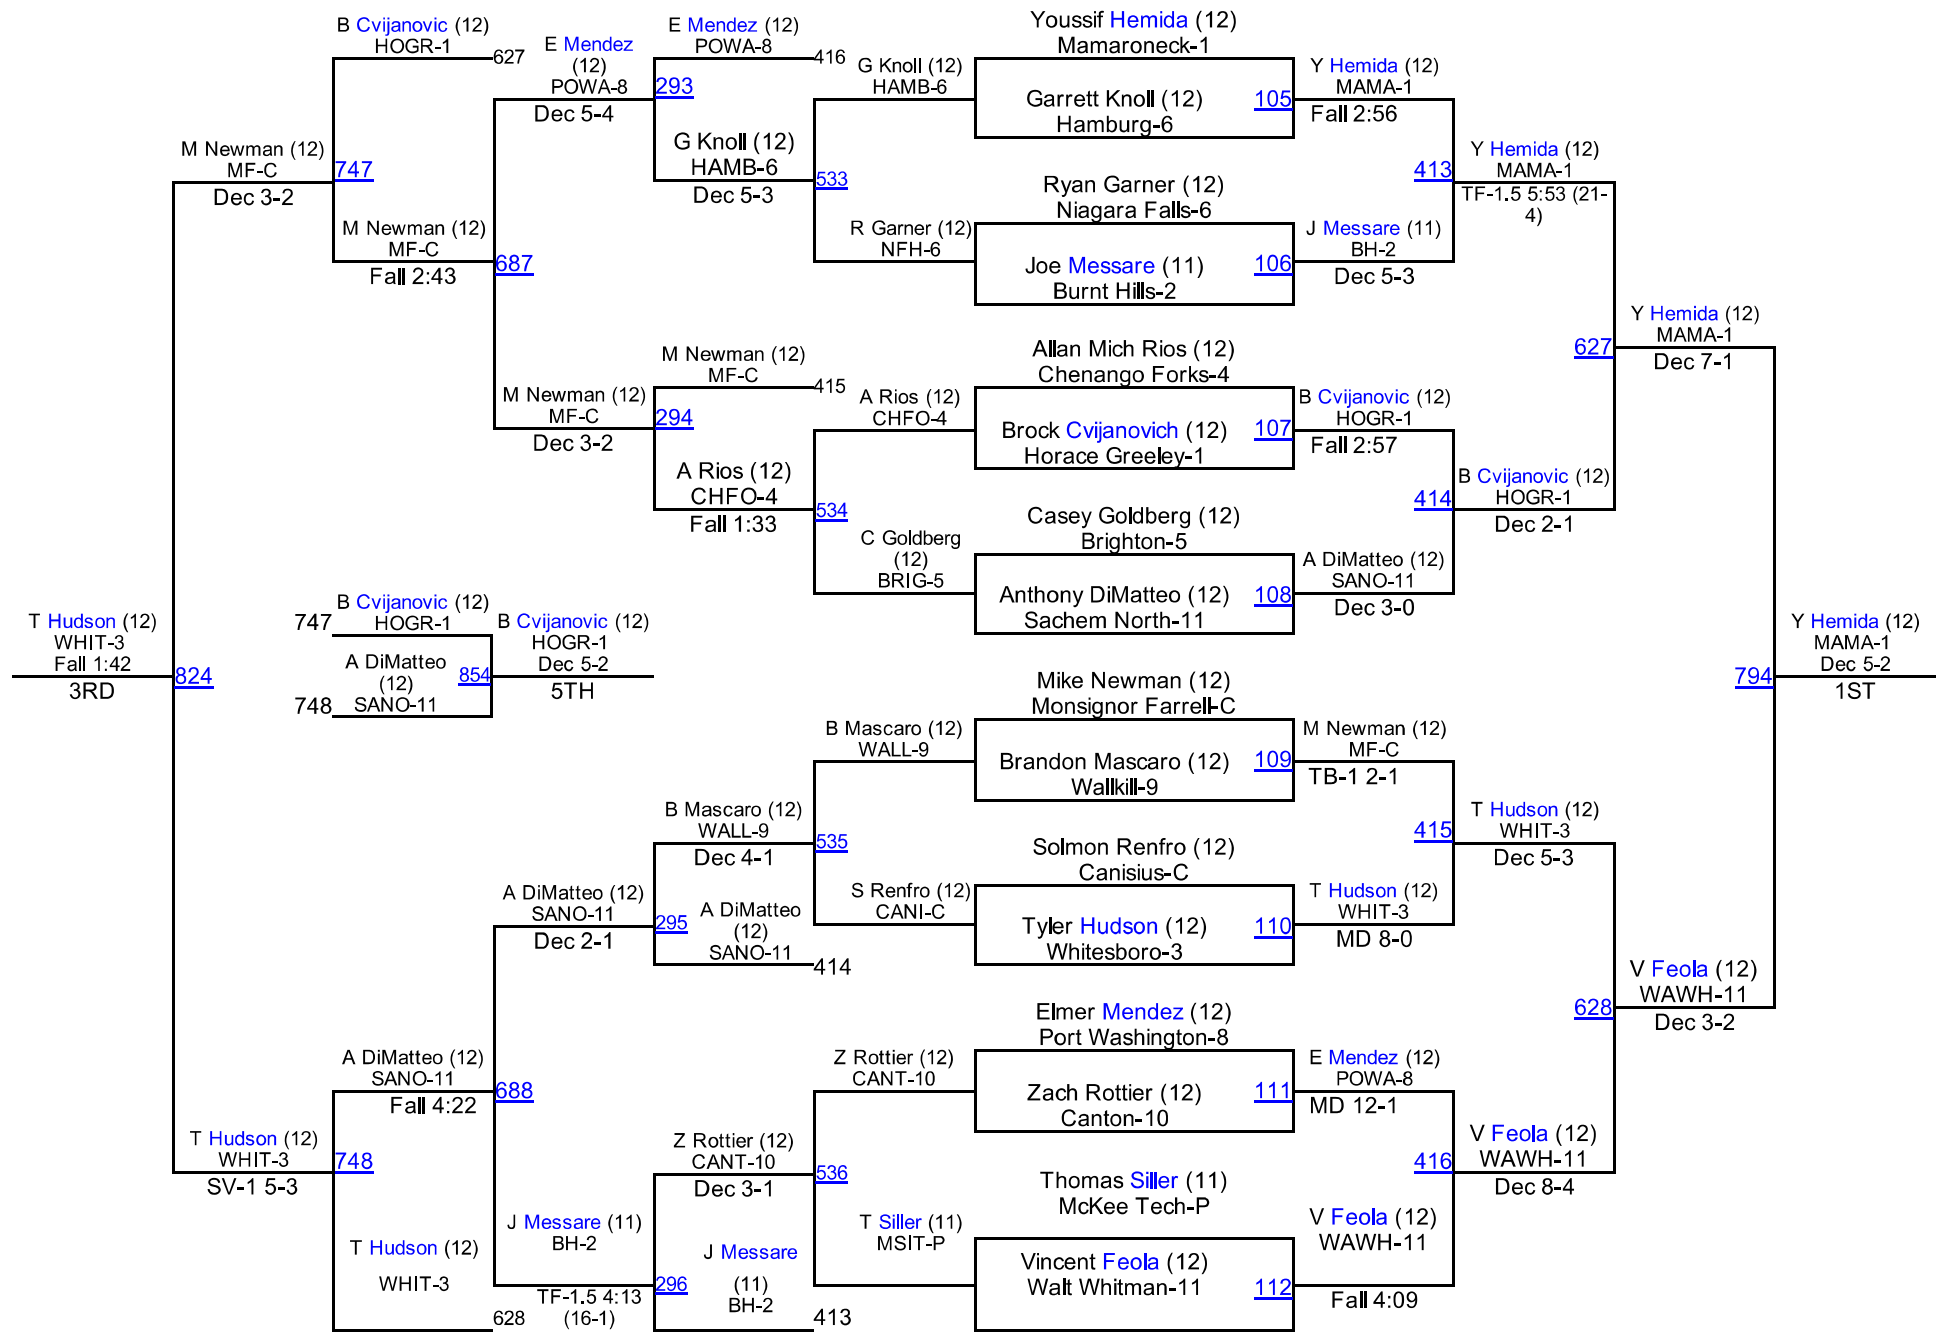

2015 NYSPHSAA State Championships

I-220