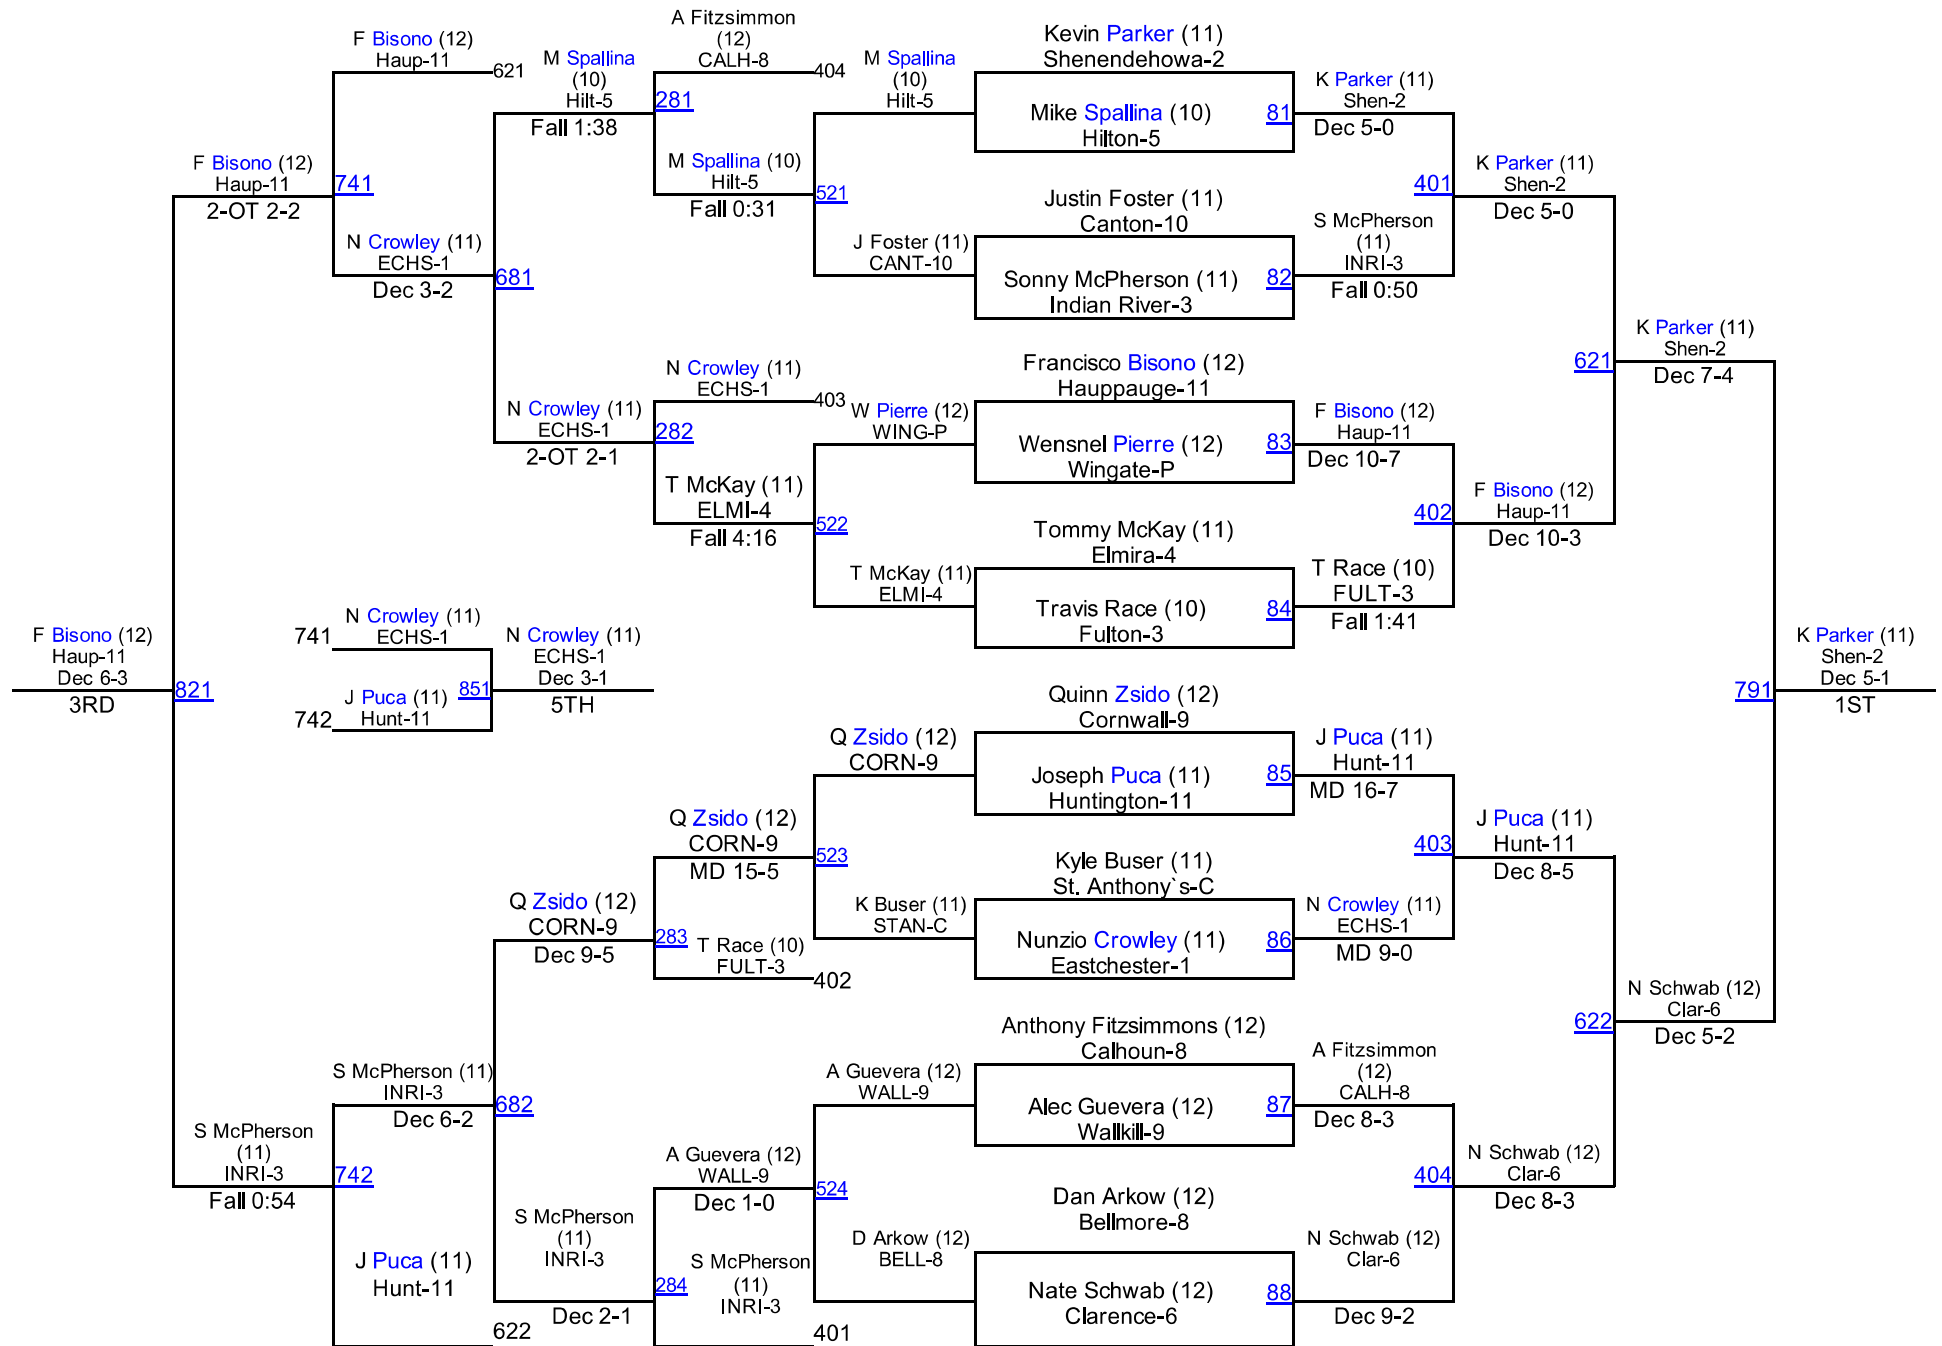

2015 NYSPHSAA State Championships

I-145

2015 NYSPHSAA State Championships

I-152

2015 NYSPHSAA State Championships

2015 NYSPHSAA State Championships

I-170

2015 NYSPHSAA State Championships