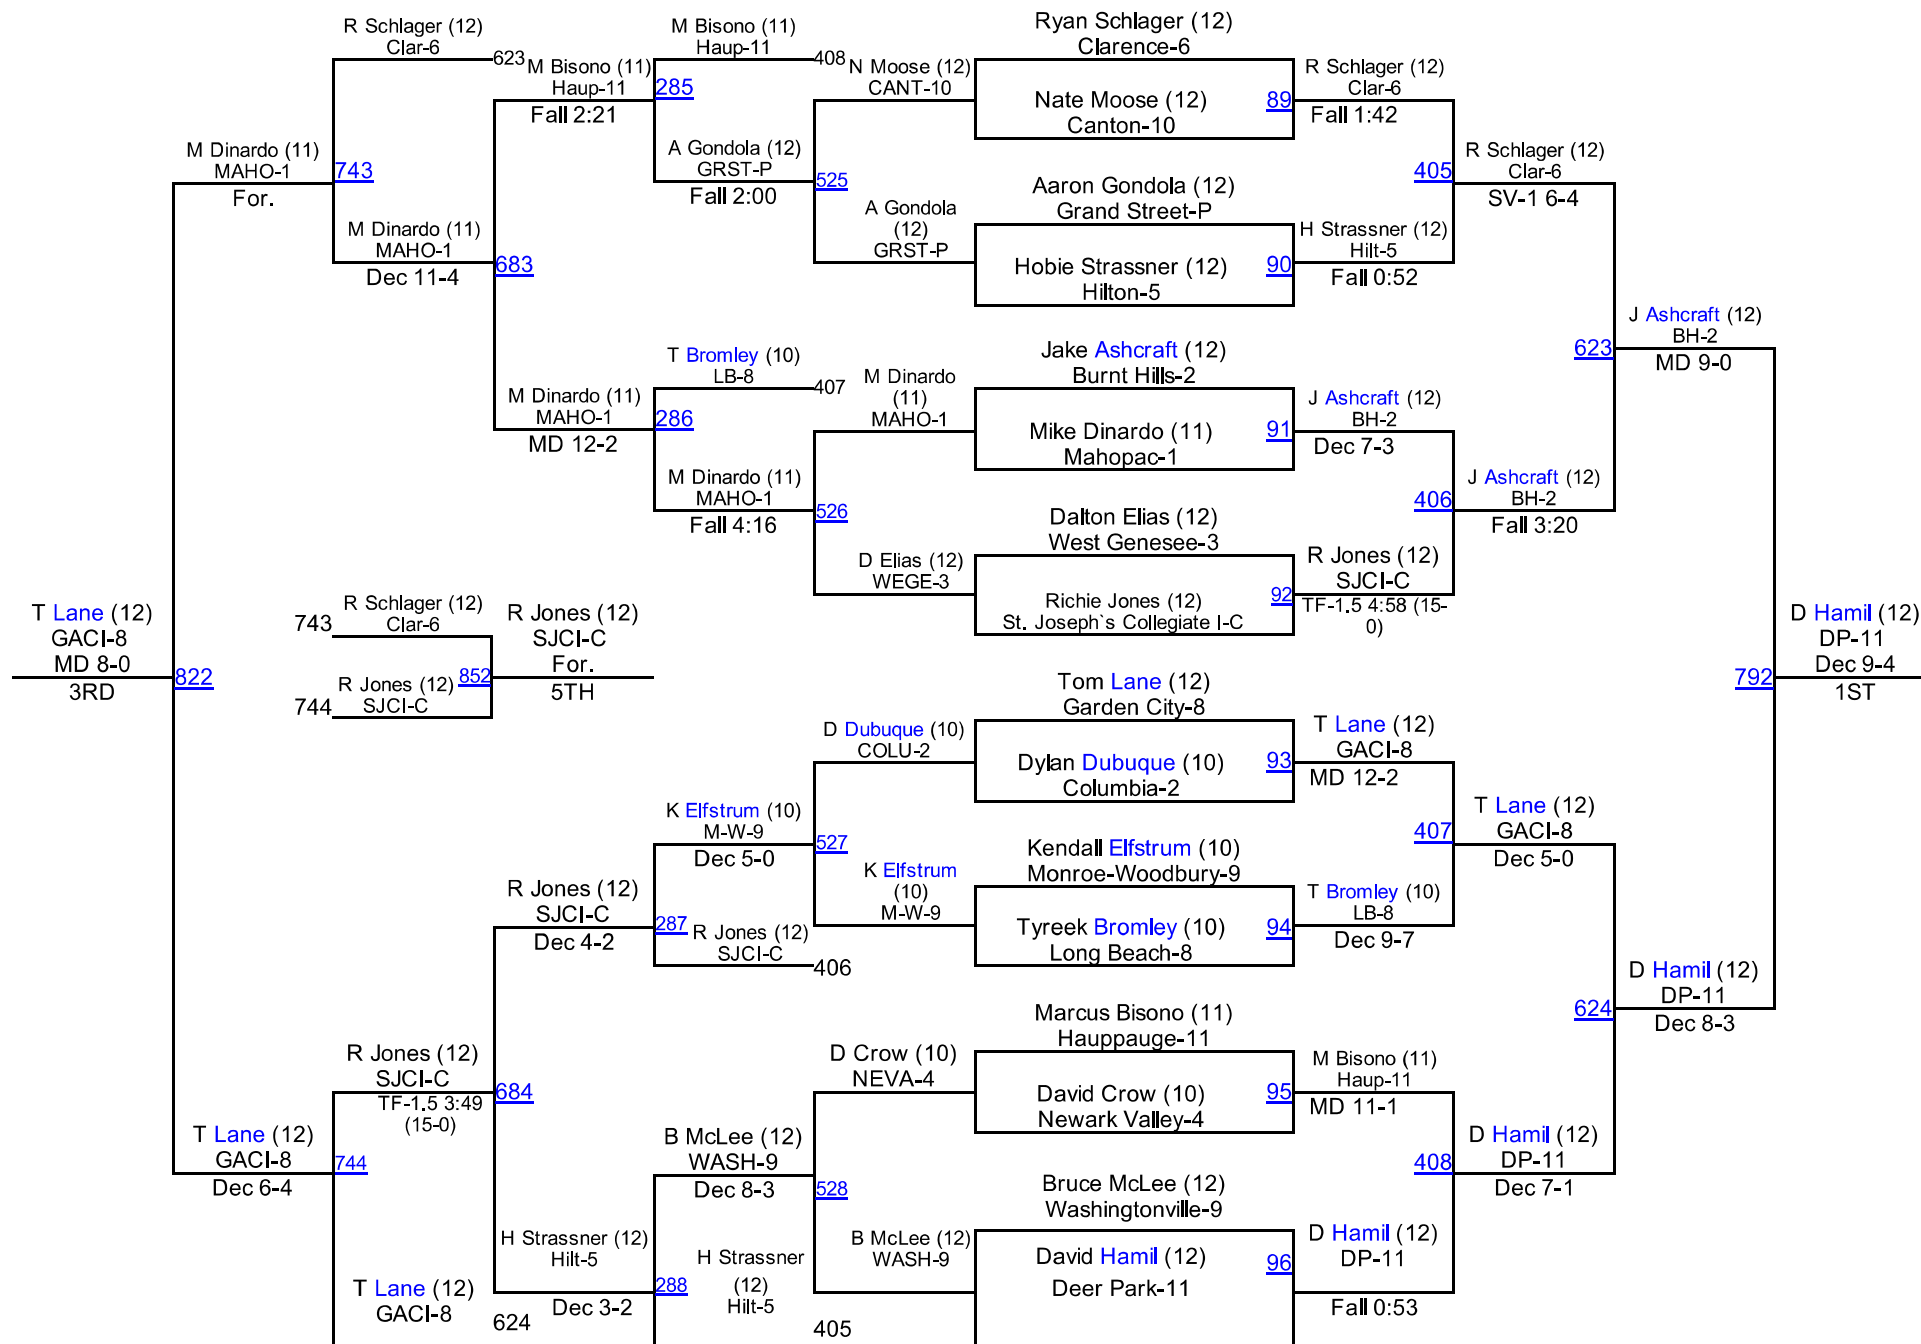

2015 NYSPHSAA State Championships

I-182