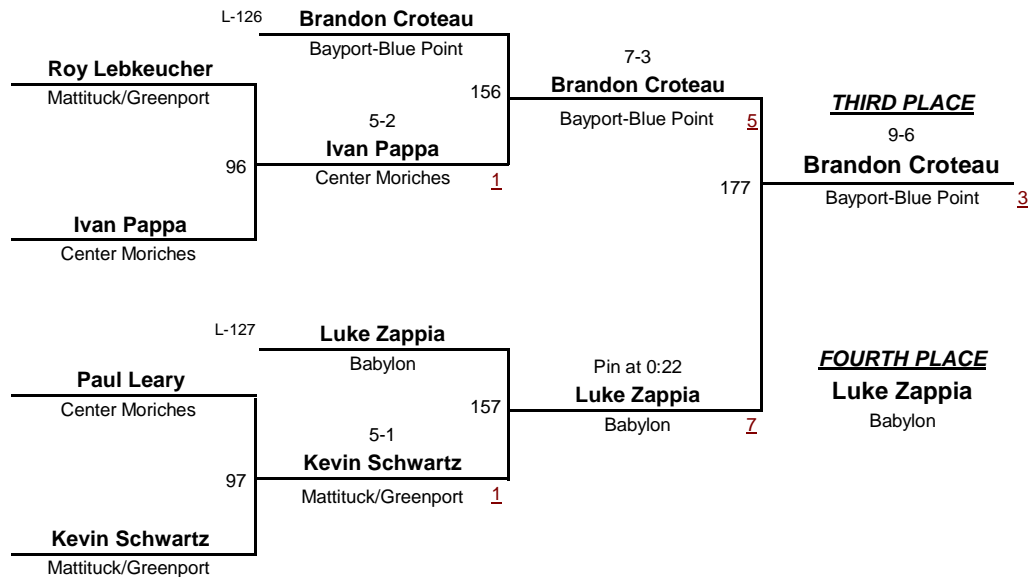

L. Robert "Doc" Fallo Section XI Championships

2/15/2014

D2

DIVISION

160

WEIGHT