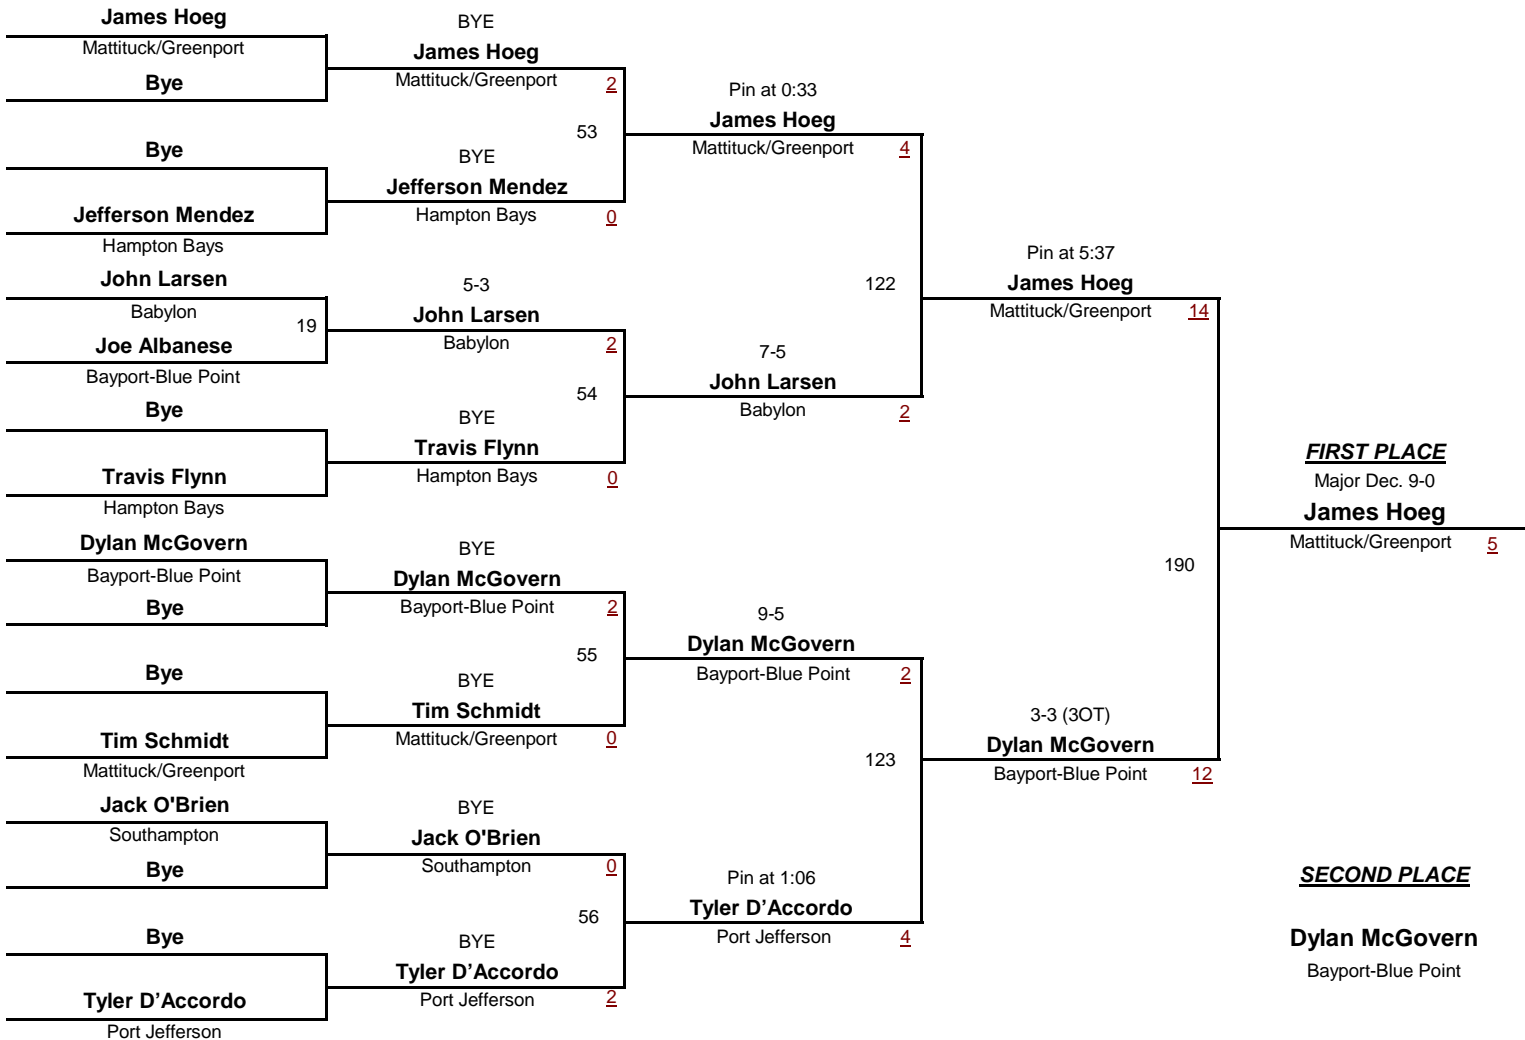

L. Robert "Doc" Fallo Section XI Championships

2/15/2014

D2

DIVISION

145

WEIGHT