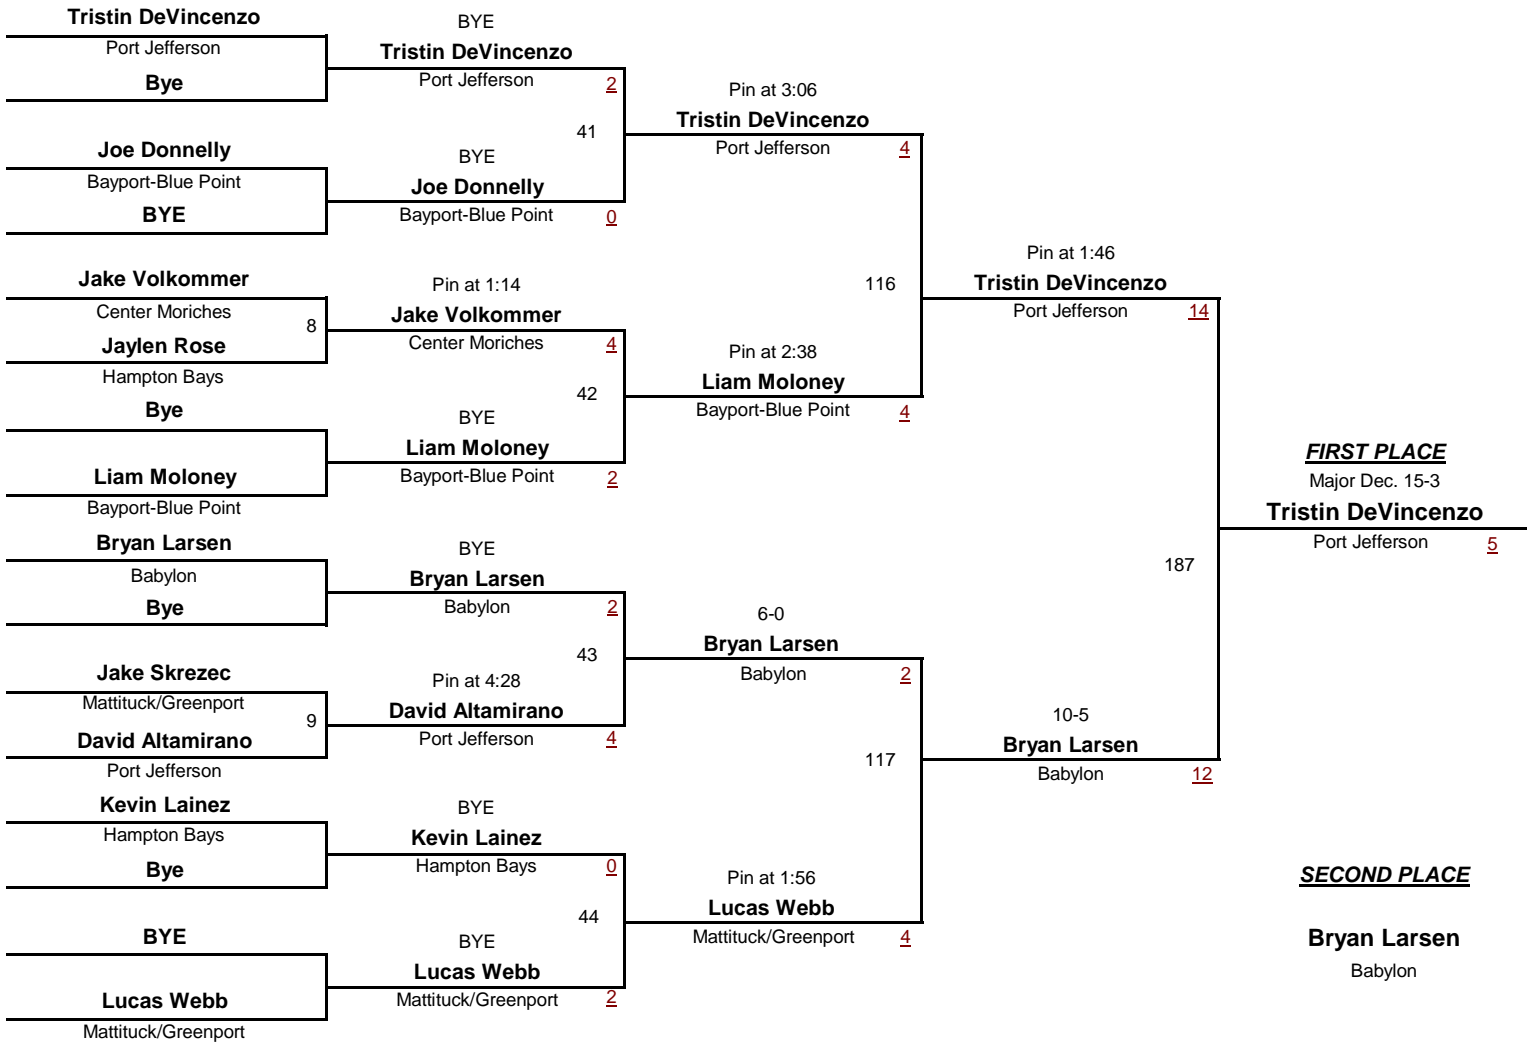

D2

DIVISION

126

WEIGHT

L. Robert "Doc" Falot Section XI Championships

2/15/2014

D2

DIVISION

132

WEIGHT

L. Robert "Doc" Fallo Section XI Championships

2/15/2014

Brian Pelan Mattituck/Greenport	10
Ethan Schmieder Bayport-Blue Point	
BYE	
Cameron Hanwright Center Moriches	
Alejandro Reyes Southampton	11
Mike Filipkowski Mattituck/Greenport	
BYE	
Bel McFarlane Center Moriches	
Dallas Brett Port Jefferson	
BYE	
Ryan Ball Bayport-Blue Point	12
Justin Khan Babylon	
Joseph Cappello Babylon	13
Daniel Bennett Stony Brook	
Kareem Ghaleb Port Jefferson	14
Jeremiah Shaw Smithtown Christian	

Brian Pelan Mattituck/Greenport	4
BYE	45
Cameron Hanwright Center Moriches	0
Alejandro Reyes Southampton	4
BYE	46
Bel McFarlane Center Moriches	2
BYE	
Dallas Brett Port Jefferson	0
Justin Khan Babylon	2
Joseph Cappello Babylon	4
Jeremiah Shaw Smithtown Christian	4

Brian Pelan Mattituck/Greenport	4
Bel McFarlane Center Moriches	2
Justin Khan Babylon	4
Jeremiah Shaw Smithtown Christian	14

Brian Pelan Mattituck/Greenport	14
Jeremiah Shaw Smithtown Christian	14
Brian Pelan Mattituck/Greenport	6
Jeremiah Shaw Smithtown Christian	

Joseph Cappello Babylon	88
Dallas Brett Port Jefferson	3
Bel McFarlane Center Moriches	148
Dallas Brett Port Jefferson	3
Justin Khan Babylon	149
Cameron Hanwright Center Moriches	1
Bel McFarlane Center Moriches	5
Justin Khan Babylon	7

FIRST PLACE

Pin at 3:45

Brian Pelan

Mattituck/Greenport

SECOND PLACE

Jeremiah Shaw

Smithtown Christian

THIRD PLACE

Major Dec. 9-1

Bel McFarlane

Center Moriches

FOURTH PLACE

Justin Khan

Babylon