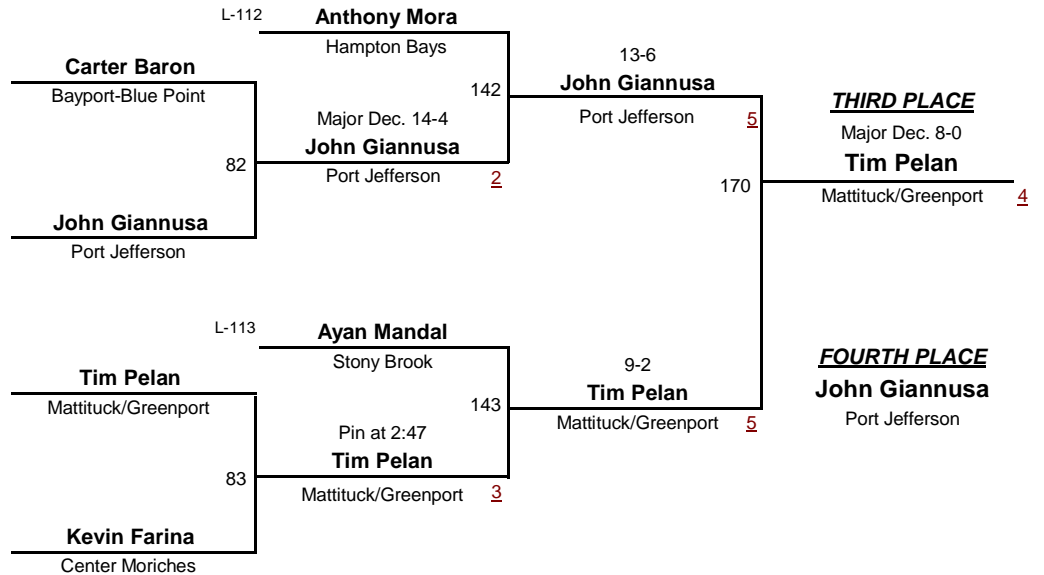

L. Robert "Doc" Fallo Section XI Championships

2/15/2014

FIRST PLACE

Pin at 2:44

Jack Bokina

Mattituck/Greenport 6

SECOND PLACE

Donald Wood

Center Moriches

THIRD PLACE

6-3

Luke Bokina

Mattituck/Greenport 3

FOURTH PLACE

Vin Miceli

Port Jefferson

2/15/2014

D2

DIVISION

120

WEIGHT

L. Robert "Doc" Fallo Section XI Championships

2/15/2014

Brett Frole Babylon	3	Pin at 5:43 Brett Frole Babylon	4	5-1 Brett Frole Babylon	2	FIRST PLACE 6-4 (OT) Brett Frole Babylon 4
Jack Guccione Bayport-Blue Point		BYE	37			
Bye		Tyler Webb Mattituck/Greenport	0			
Tyler Webb Mattituck/Greenport		7-4 Sterling Nenninger Port Jefferson	2	114 6-3 Jonas Marrello Center Moriches	2	
Sterling Nenninger Port Jefferson	4	BYE	38	Major Dec. 10-1 Brett Frole Babylon	13	
Mario Miano Hampton Bays		Jonas Marrello Center Moriches	2			
Bye		BYE				
Jonas Marrello Center Moriches		Austin Kruger Bayport-Blue Point	2	186 Pin at 1:37 Austin Kruger Bayport-Blue Point	4	
Austin Kruger Bayport-Blue Point		Major Dec. 10-0 Alex Frohnen Port Jefferson	3	6-2 Mitchell Pena Southampton	12	
Bye		Pin at 3:39 James Marsden Babylon	4			
Alex Frohnen Port Jefferson	5	Pin at 2:10 Mitchell Pena Southampton	4			
Kenny Giron Hampton Bays		Pin at 1:19 Mitchell Pena Southampton	4			
James Marsden Babylon	6					
Tom Salice Mattituck/Greenport						
Ryan Vetack Center Moriches	7					
Mitchell Pena Southampton						

James Marsden Babylon	84	L-114 Jonas Marrello Center Moriches	144	4-0 Jonas Marrello Center Moriches	5	THIRD PLACE 6-1 Tyler Webb Mattituck/Greenport 3
Alex Frohnen Port Jefferson		6-2 Alex Frohnen Port Jefferson	1			
Sterling Nenninger Port Jefferson	85	L-115 Austin Kruger Bayport-Blue Point	145	7-1 Tyler Webb Mattituck/Greenport	5	FOURTH PLACE Jonas Marrello Center Moriches
Tyler Webb Mattituck/Greenport		10-3 Tyler Webb Mattituck/Greenport	1			