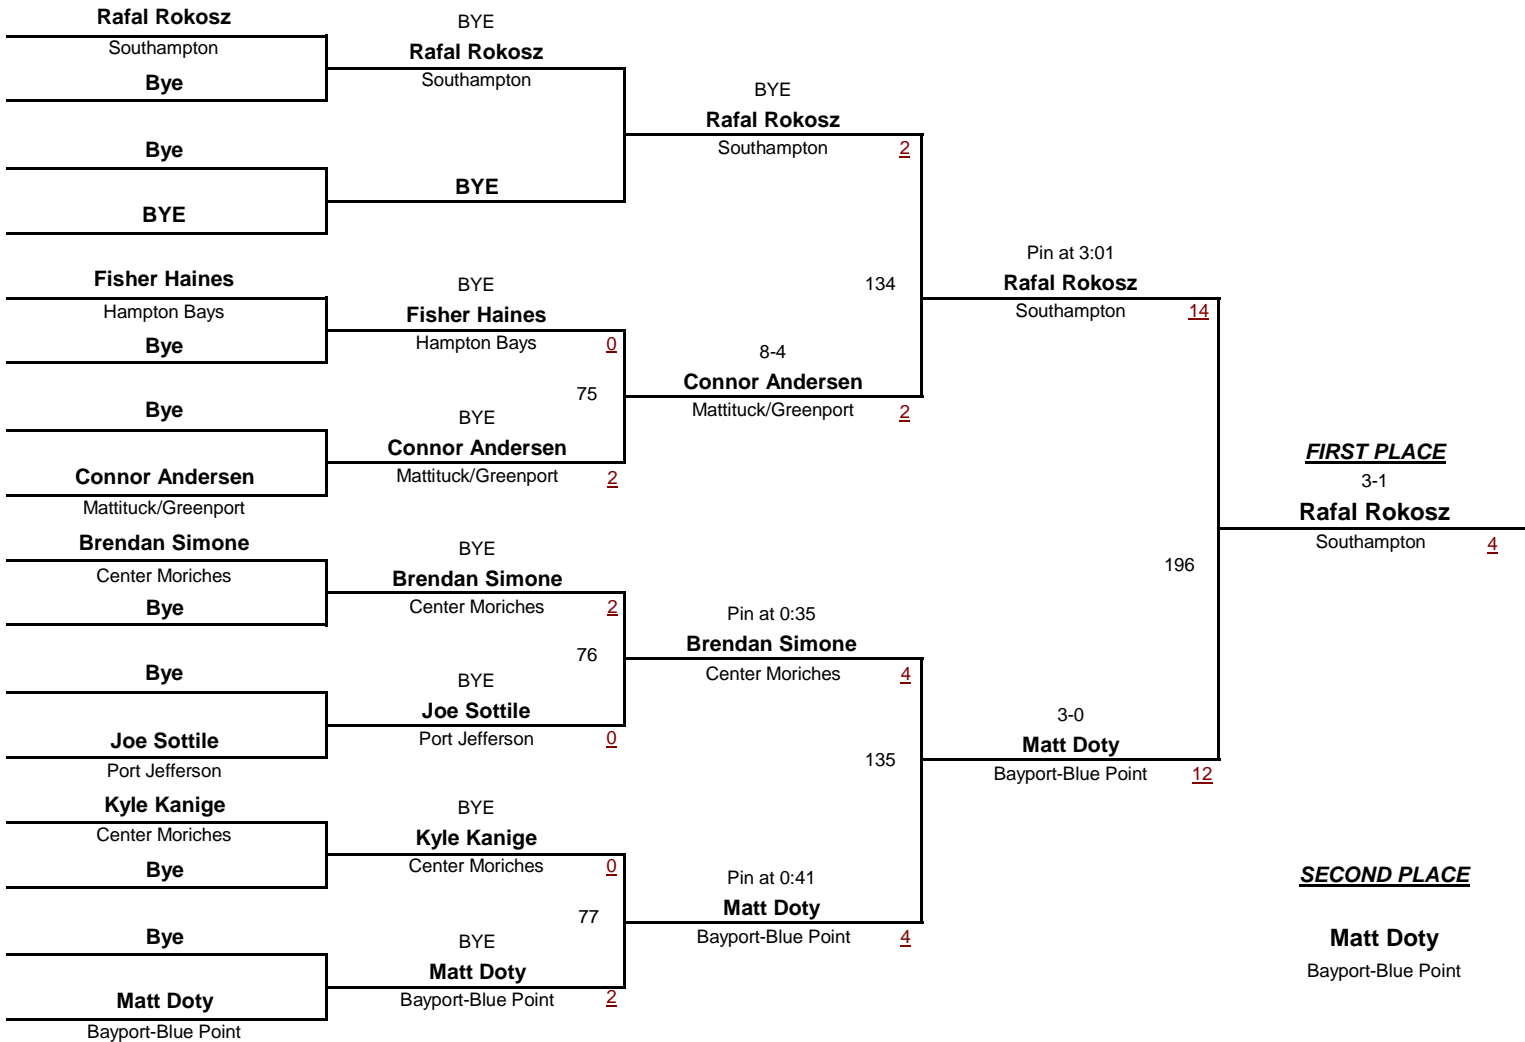

L. Robert "Doc" Fallo Section XI Championships

2/15/2014

D2

DIVISION

220

WEIGHT