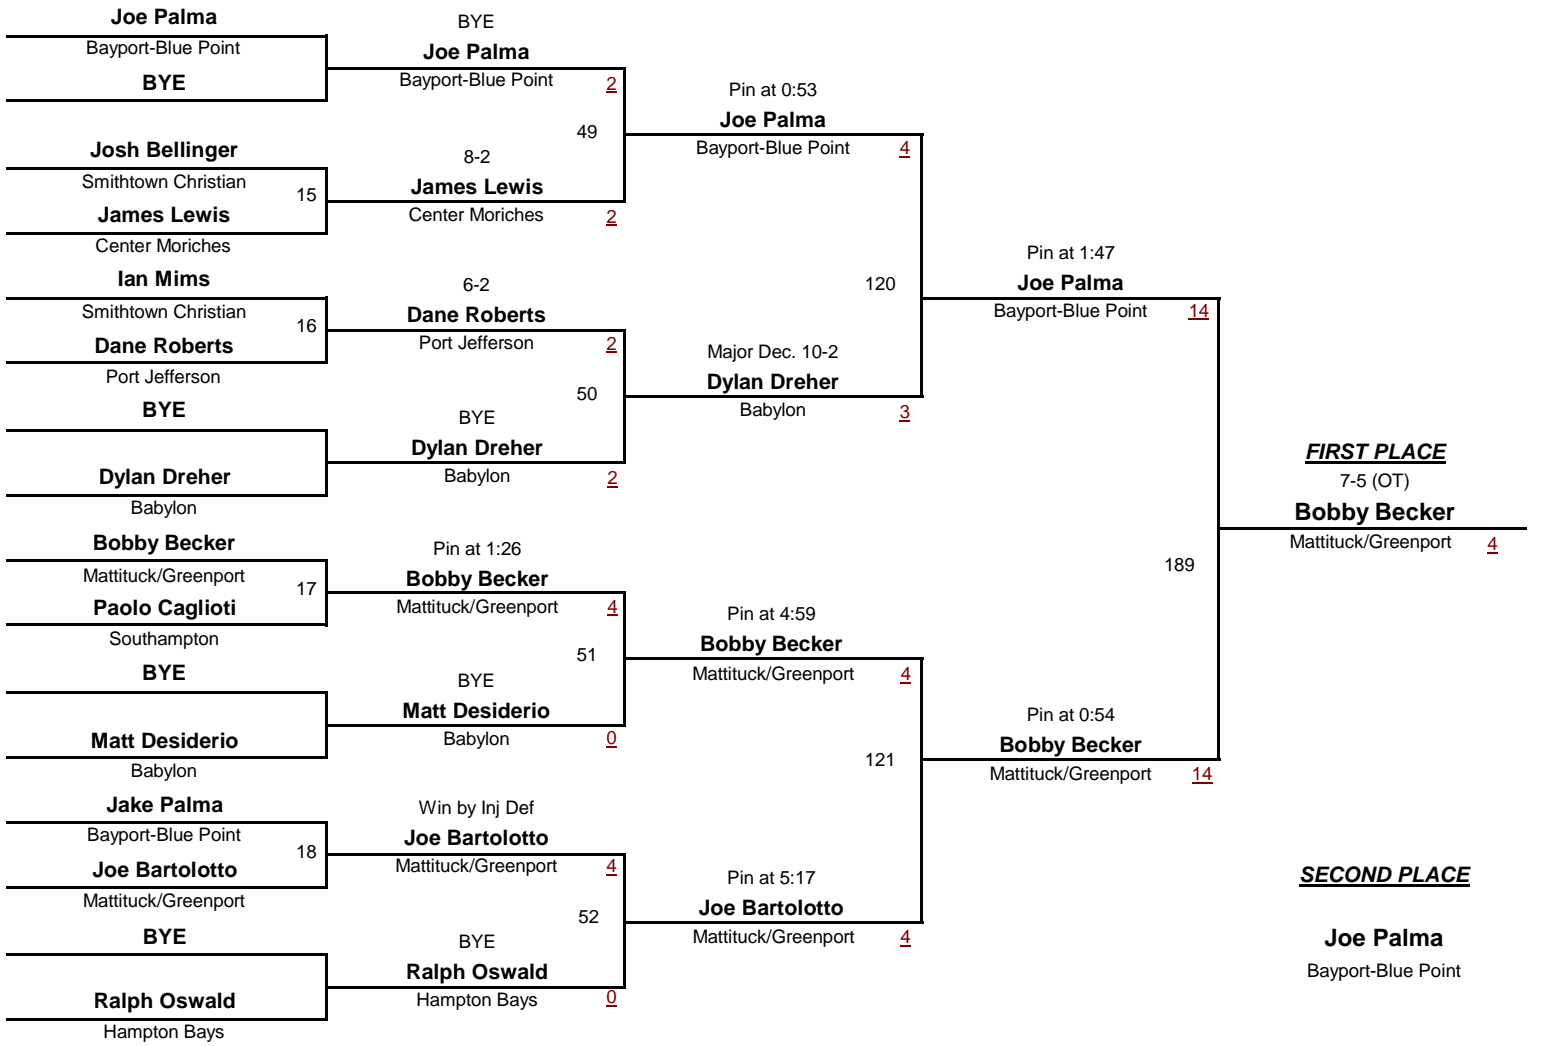

D2

DIVISION

132

WEIGHT

L. Robert "Doc" Fallo Section XI Championships

2/15/2014

Brian Pelan Mattituck/Greenport	10
Ethan Schmieder Bayport-Blue Point	
BYE	
Cameron Hanwright Center Moriches	
Alejandro Reyes Southampton	11
Mike Filipkowski Mattituck/Greenport	
BYE	
Bel McFarlane Center Moriches	
Dallas Brett Port Jefferson	
BYE	
Ryan Ball Bayport-Blue Point	12
Justin Khan Babylon	
Joseph Cappello Babylon	13
Daniel Bennett Stony Brook	
Kareem Ghaleb Port Jefferson	14
Jeremiah Shaw Smithtown Christian	

Brian Pelan Mattituck/Greenport	4
BYE	45
Cameron Hanwright Center Moriches	0
Alejandro Reyes Southampton	4
BYE	46
Bel McFarlane Center Moriches	2
BYE	
Dallas Brett Port Jefferson	0
Justin Khan Babylon	2
Joseph Cappello Babylon	4
Jeremiah Shaw Smithtown Christian	4

Brian Pelan Mattituck/Greenport	4
Bel McFarlane Center Moriches	2
Justin Khan Babylon	4
Jeremiah Shaw Smithtown Christian	14

Brian Pelan Mattituck/Greenport	14
Jeremiah Shaw Smithtown Christian	14
Brian Pelan Mattituck/Greenport	6
Jeremiah Shaw Smithtown Christian	

Joseph Cappello Babylon	88
Dallas Brett Port Jefferson	3
Bel McFarlane Center Moriches	148
Dallas Brett Port Jefferson	3
Justin Khan Babylon	149
Cameron Hanwright Center Moriches	1
Bel McFarlane Center Moriches	5
Justin Khan Babylon	7

FIRST PLACE

Pin at 3:45

Brian Pelan

Mattituck/Greenport

SECOND PLACE

Jeremiah Shaw

Smithtown Christian

THIRD PLACE

Major Dec. 9-1

Bel McFarlane

Center Moriches

FOURTH PLACE

Justin Khan

Babylon

D2

DIVISION

138

WEIGHT

L. Robert "Doc" Falot Section XI Championships

2/15/2014

FIRST PLACE

7-5 (OT)

Bobby Becker

Mattituck/Greenport 4

SECOND PLACE

Joe Palma

Bayport-Blue Point