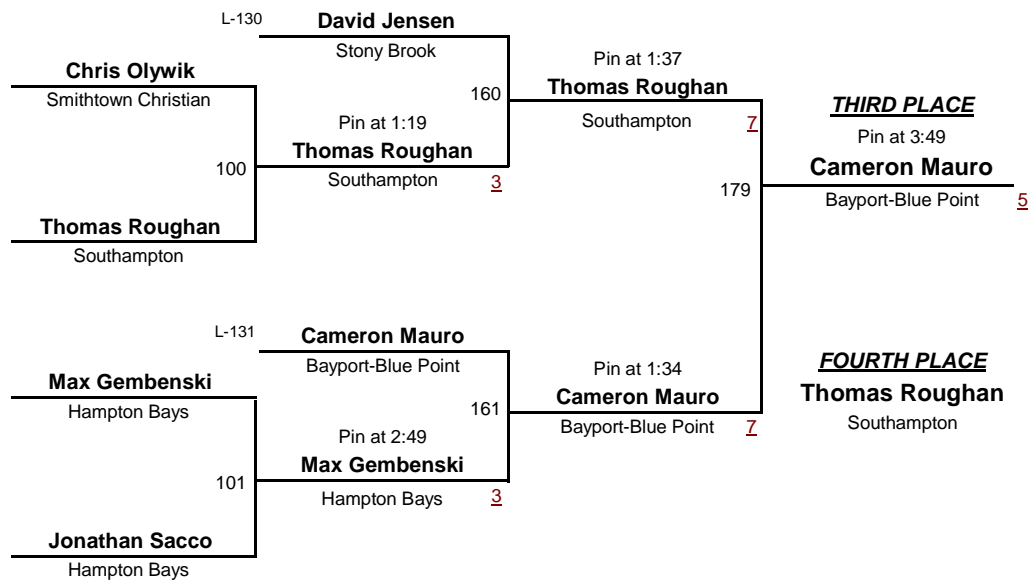

L. Robert "Doc" Fallo Section XI Championships

2/15/2014

D2

DIVISION

182

WEIGHT