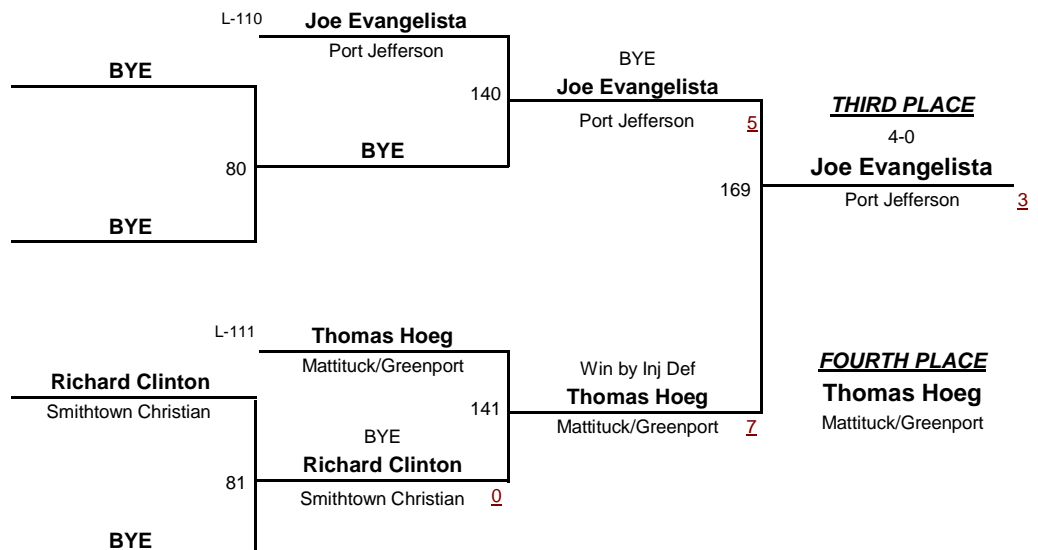

D2
DIVISION

106
WEIGHT

L. Robert "Doc" Fallo Section XI Championships
2/15/2014