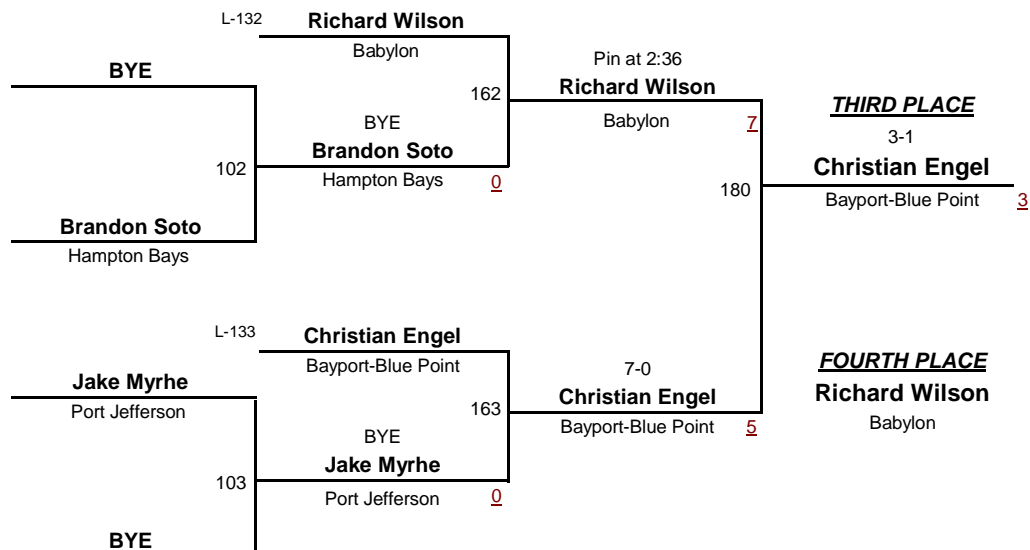

WEIGHT

L. Robert "Doc" Fallo Section XI Championships

2/15/2014

D2

DIVISION

195

WEIGHT

L. Robert "Doc" Fallo Section XI Championships