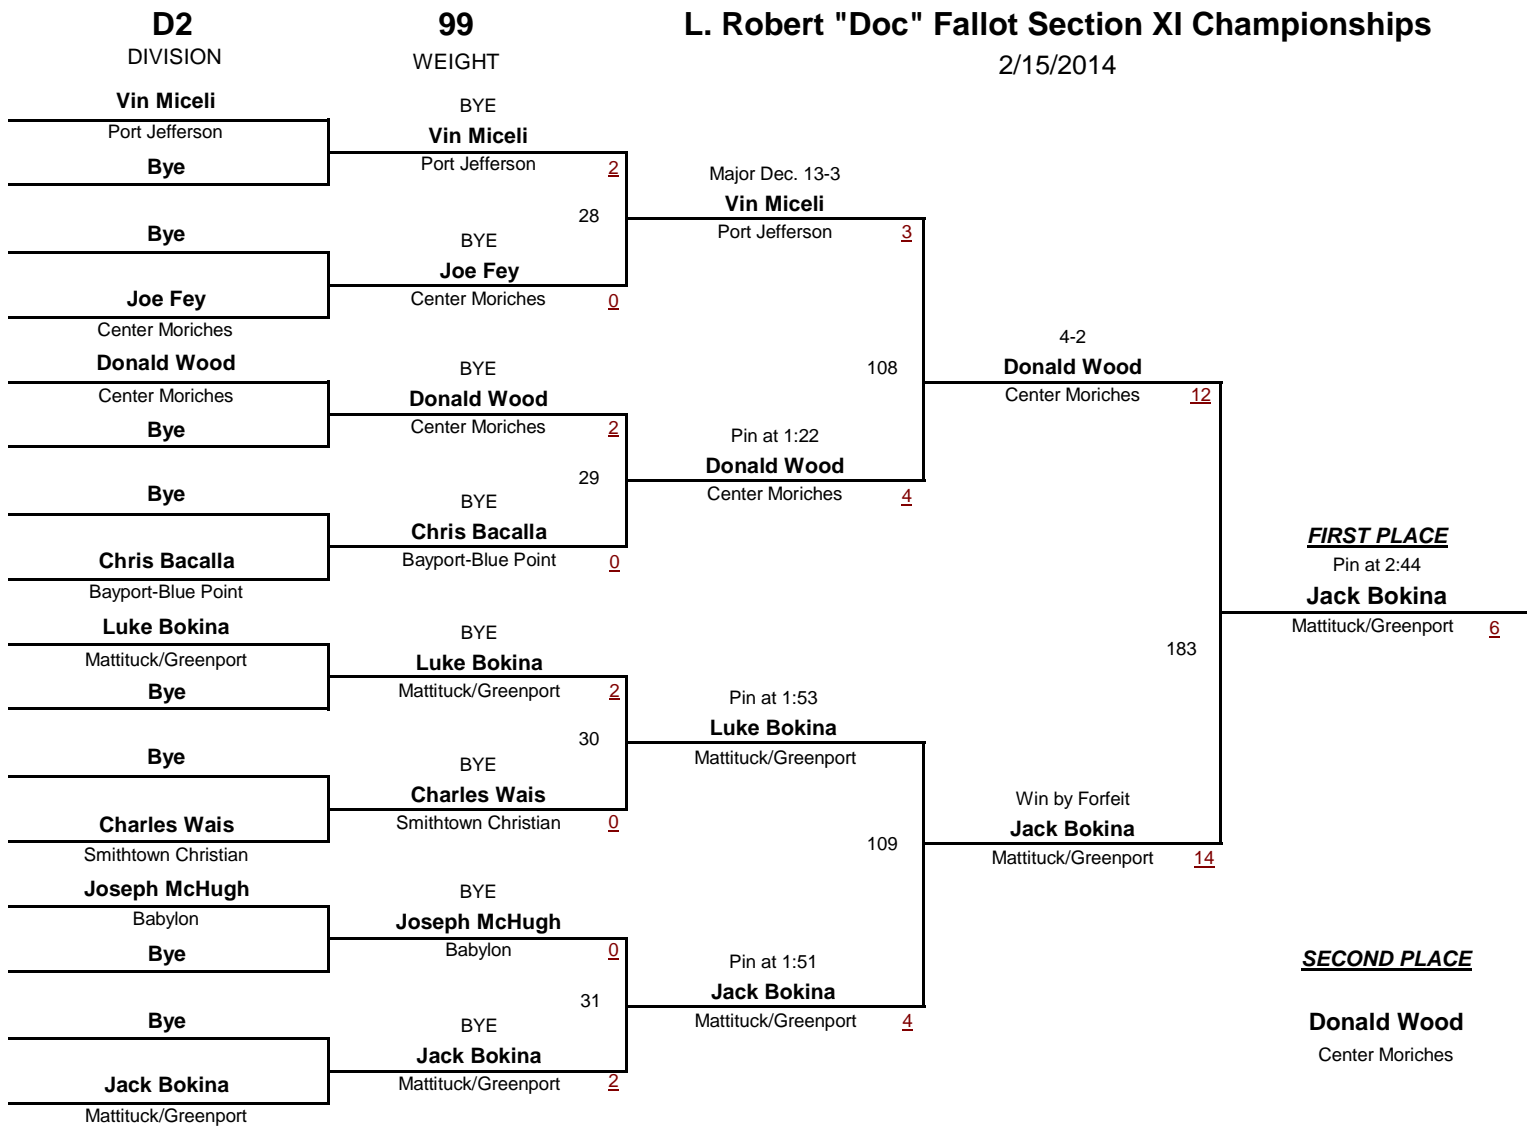

L. Robert "Doc" Fallo Section XI Championships

2/15/2014

FIRST PLACE

Pin at 2:44

Jack Bokina

Mattituck/Greenport 6

SECOND PLACE

Donald Wood

2/15/2014

D2

DIVISION

120

WEIGHT

L. Robert "Doc" Fallo Section XI Championships

2/15/2014

Brett Frole Babylon	3	Pin at 5:43 Brett Frole Babylon	4	5-1 Brett Frole Babylon	2	FIRST PLACE 6-4 (OT) Brett Frole Babylon 4
Jack Guccione Bayport-Blue Point		BYE	37			
Bye		Tyler Webb Mattituck/Greenport	0			
Tyler Webb Mattituck/Greenport		7-4 Sterling Nenninger Port Jefferson	2	114 6-3 Jonas Marrello Center Moriches	2	
Sterling Nenninger Port Jefferson	4	BYE	38	Major Dec. 10-1 Brett Frole Babylon	13	
Mario Miano Hampton Bays		Jonas Marrello Center Moriches	2			
Bye		BYE				
Jonas Marrello Center Moriches		Austin Kruger Bayport-Blue Point	2	186 Pin at 1:37 Austin Kruger Bayport-Blue Point	4	
Austin Kruger Bayport-Blue Point		Major Dec. 10-0 Alex Frohnen Port Jefferson	3	6-2 Mitchell Pena Southampton	12	
Bye		Pin at 3:39 James Marsden Babylon	4			
Alex Frohnen Port Jefferson	5	Pin at 2:10 Mitchell Pena Southampton	4			
Kenny Giron Hampton Bays		Pin at 1:19 Mitchell Pena Southampton	4			
James Marsden Babylon	6					
Tom Salice Mattituck/Greenport						
Ryan Vetack Center Moriches	7					
Mitchell Pena Southampton						