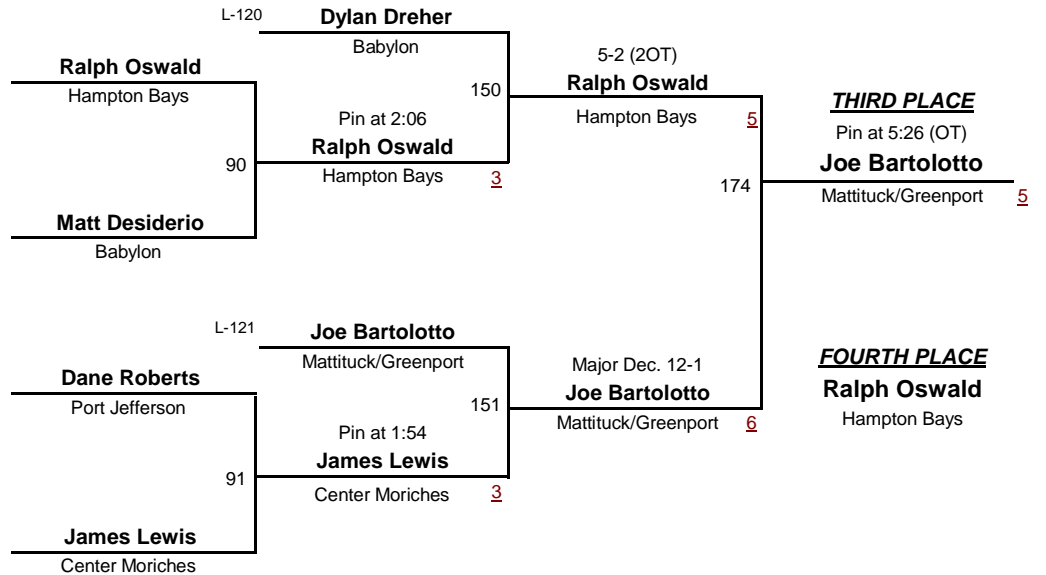

D2

DIVISION

138

WEIGHT

L. Robert "Doc" Falot Section XI Championships

2/15/2014

FIRST PLACE

7-5 (OT)

Bobby Becker

Mattituck/Greenport 4

SECOND PLACE

Joe Palma

Bayport-Blue Point