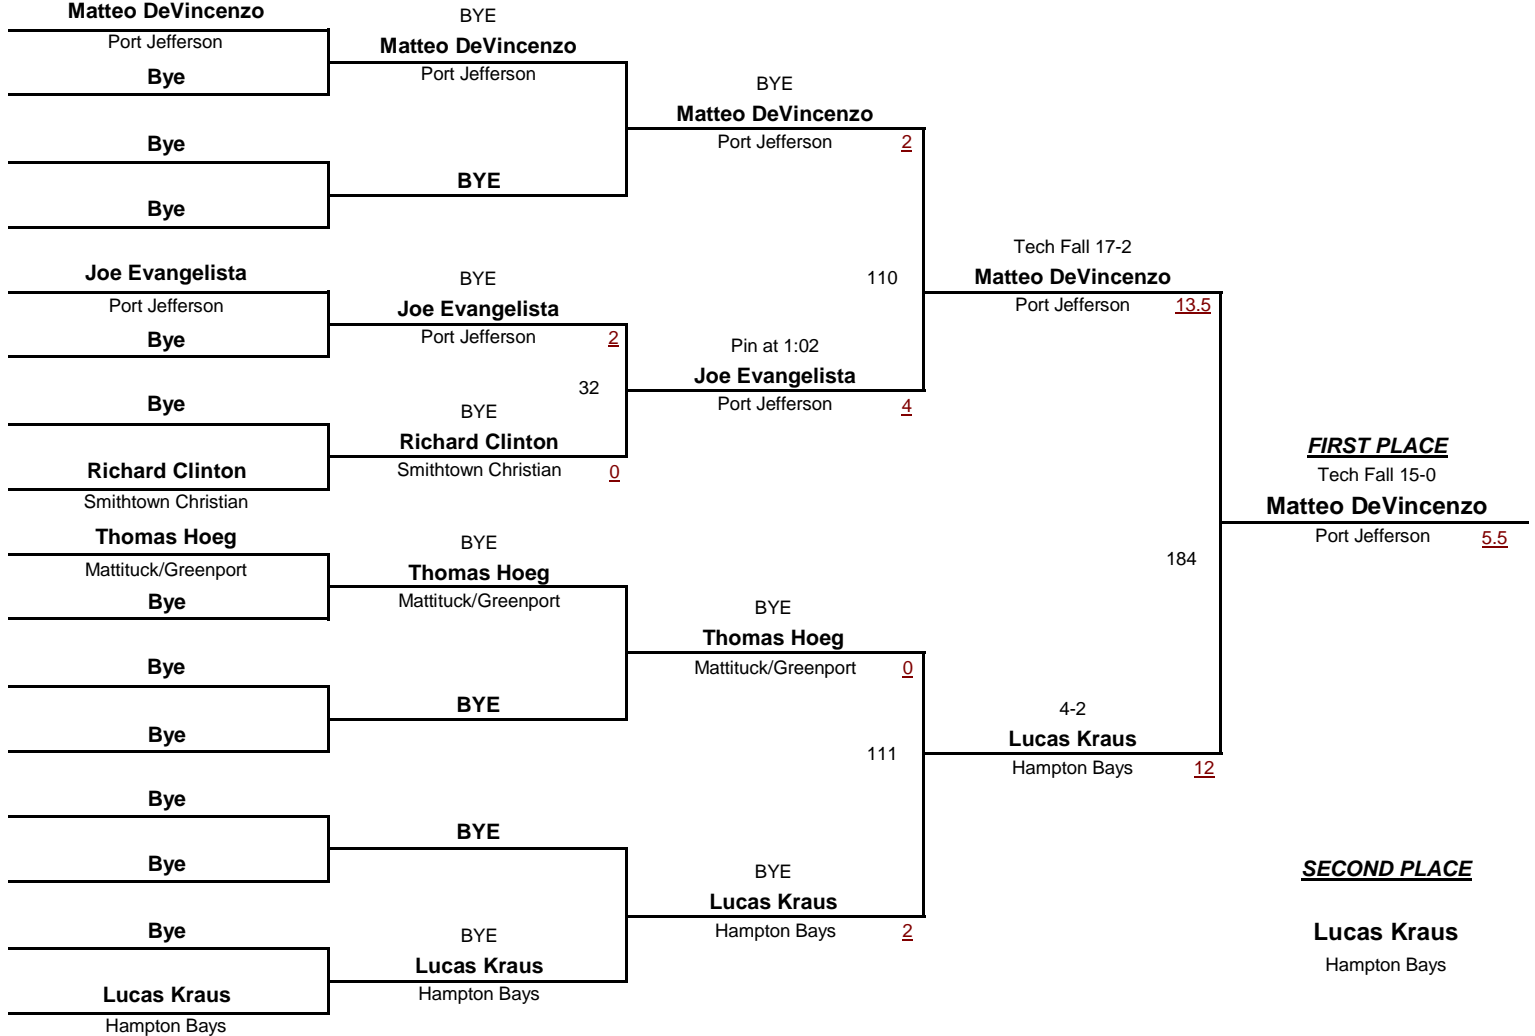

D2
DIVISION

106
WEIGHT

L. Robert "Doc" Fallo Section XI Championships
2/15/2014