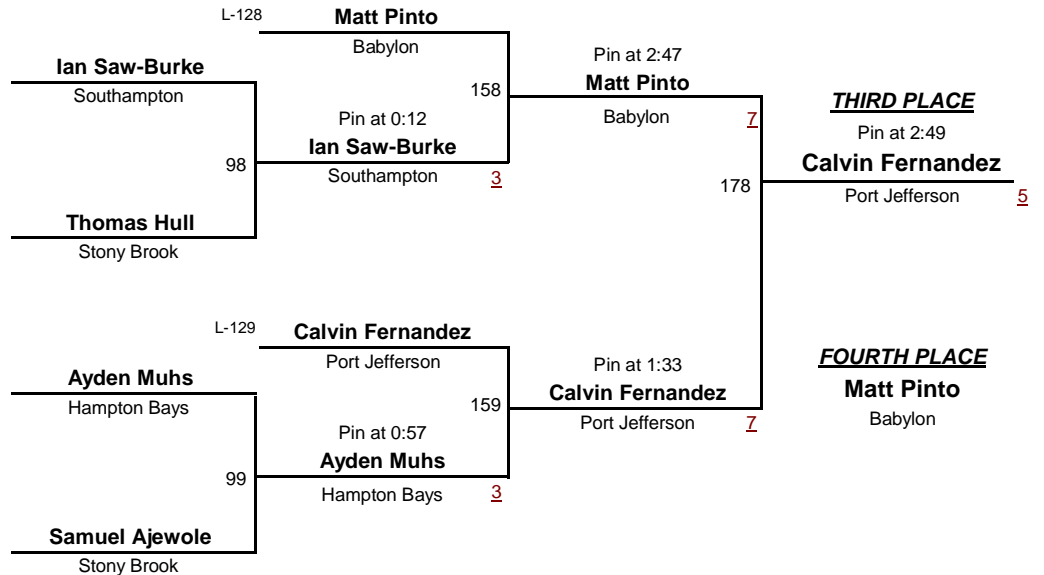

D2

DIVISION

170

WEIGHT

L. Robert "Doc" Falot Section XI Championships

2/15/2014