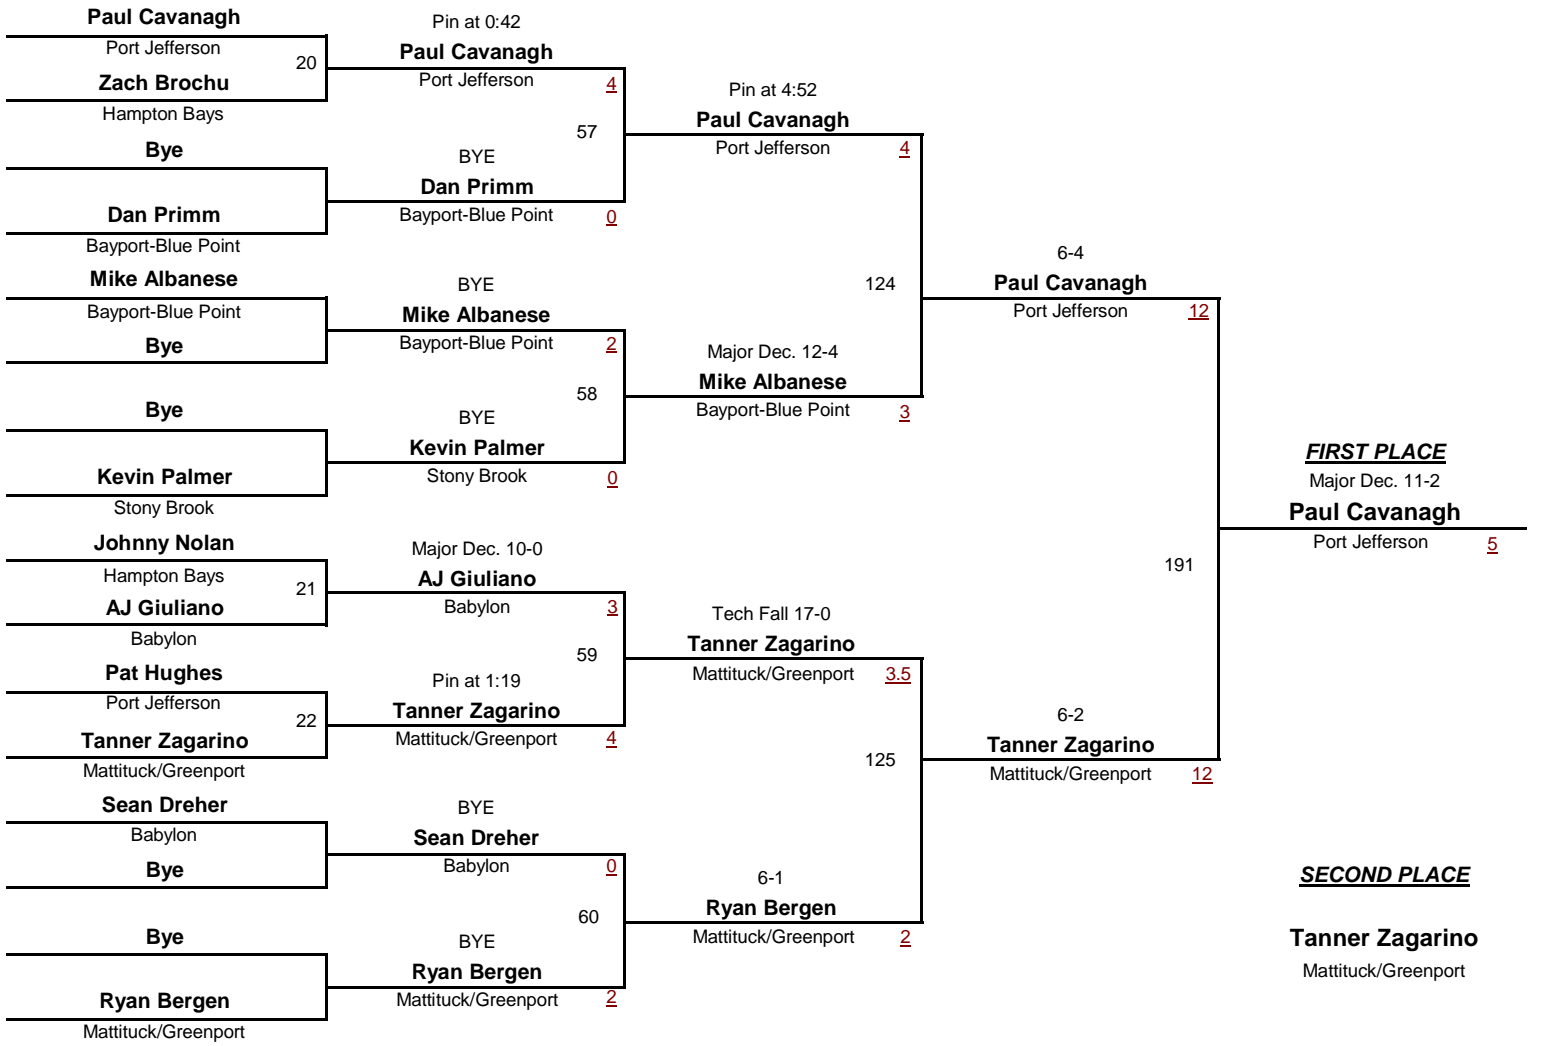

D2

DIVISION

152

WEIGHT

L. Robert "Doc" Fallo Section XI Championships

2/15/2014