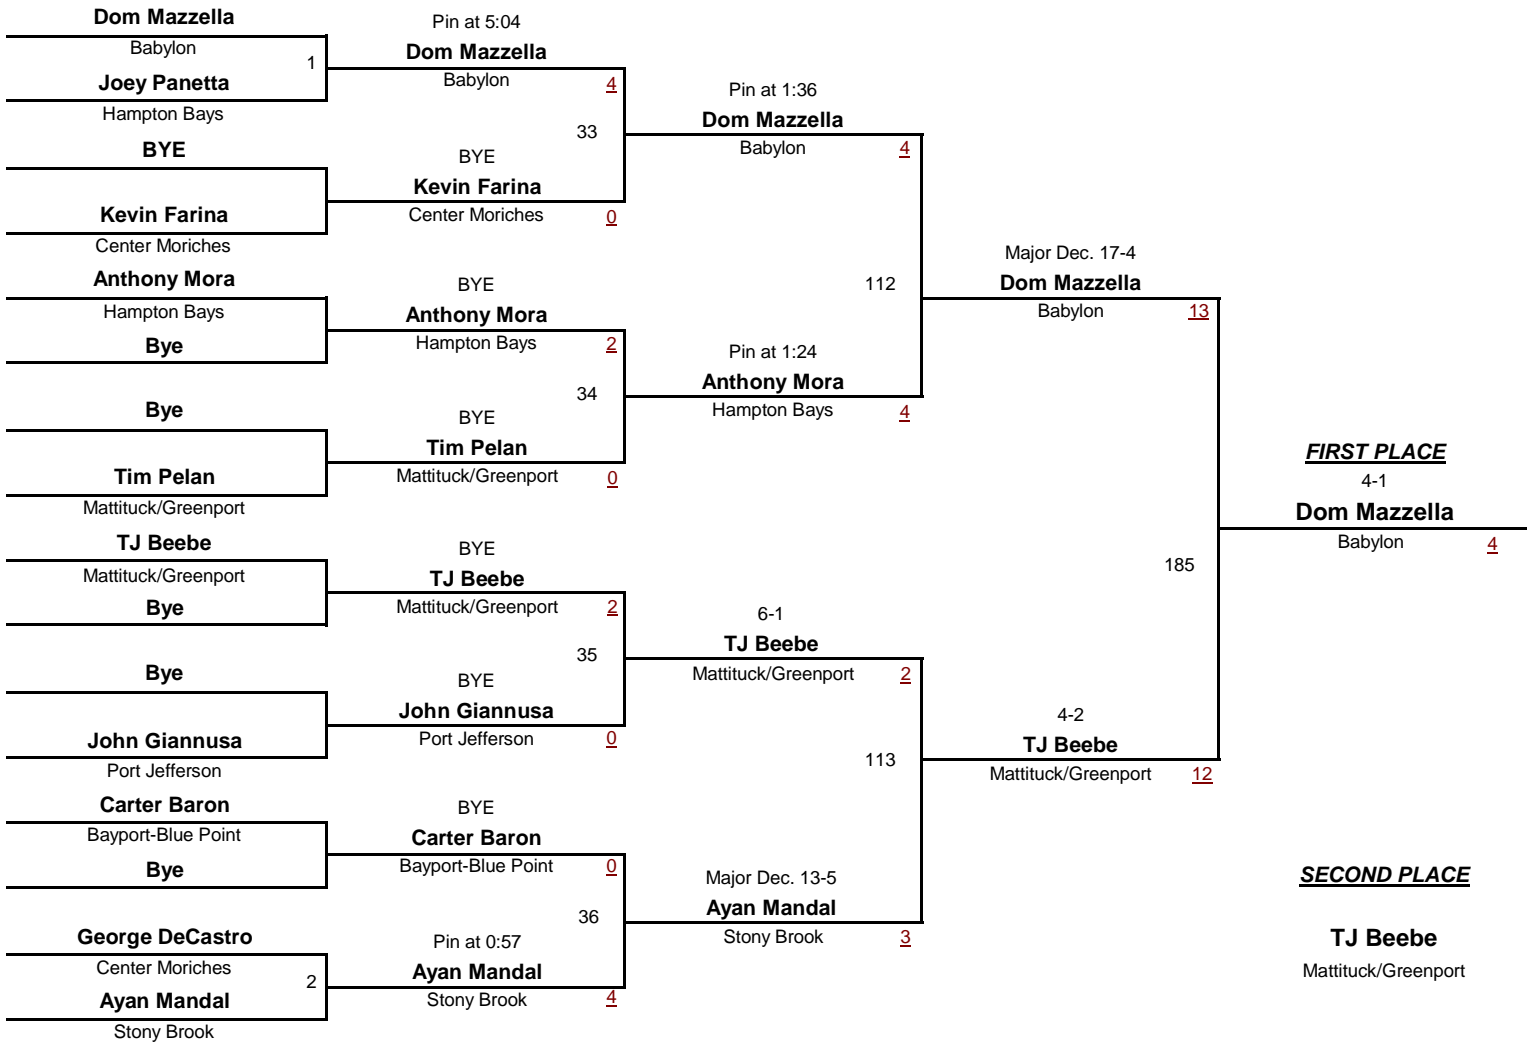

D2
DIVISION

106
WEIGHT

L. Robert "Doc" Fallo Section XI Championships
2/15/2014

D2

DIVISION

113

WEIGHT

L. Robert "Doc" Falot Section XI Championships

2/15/2014

D2

DIVISION

120

WEIGHT

L. Robert "Doc" Fallo Section XI Championships

2/15/2014

Brett Frole Babylon	3	Pin at 5:43 Brett Frole Babylon	4	5-1 Brett Frole Babylon	2	FIRST PLACE 6-4 (OT) Brett Frole Babylon 4
Jack Guccione Bayport-Blue Point		BYE	37			
Bye		Tyler Webb Mattituck/Greenport	0			
Tyler Webb Mattituck/Greenport		7-4 Sterling Nenninger Port Jefferson	2	114 6-3 Jonas Marrello Center Moriches	2	
Sterling Nenninger Port Jefferson	4	BYE	38	Major Dec. 10-1 Brett Frole Babylon	13	
Mario Miano Hampton Bays		Jonas Marrello Center Moriches	2			
Bye		BYE				
Jonas Marrello Center Moriches		Austin Kruger Bayport-Blue Point	2	186 Pin at 1:37 Austin Kruger Bayport-Blue Point	4	
Austin Kruger Bayport-Blue Point		Major Dec. 10-0 Alex Frohnen Port Jefferson	3	6-2 Mitchell Pena Southampton	12	
Bye		Pin at 3:39 James Marsden Babylon	4			
Alex Frohnen Port Jefferson	5	Pin at 2:10 Mitchell Pena Southampton	4			
Kenny Giron Hampton Bays		Pin at 1:19 Mitchell Pena Southampton	4			
James Marsden Babylon	6					
Tom Salice Mattituck/Greenport						
Ryan Vetack Center Moriches	7					
Mitchell Pena Southampton						