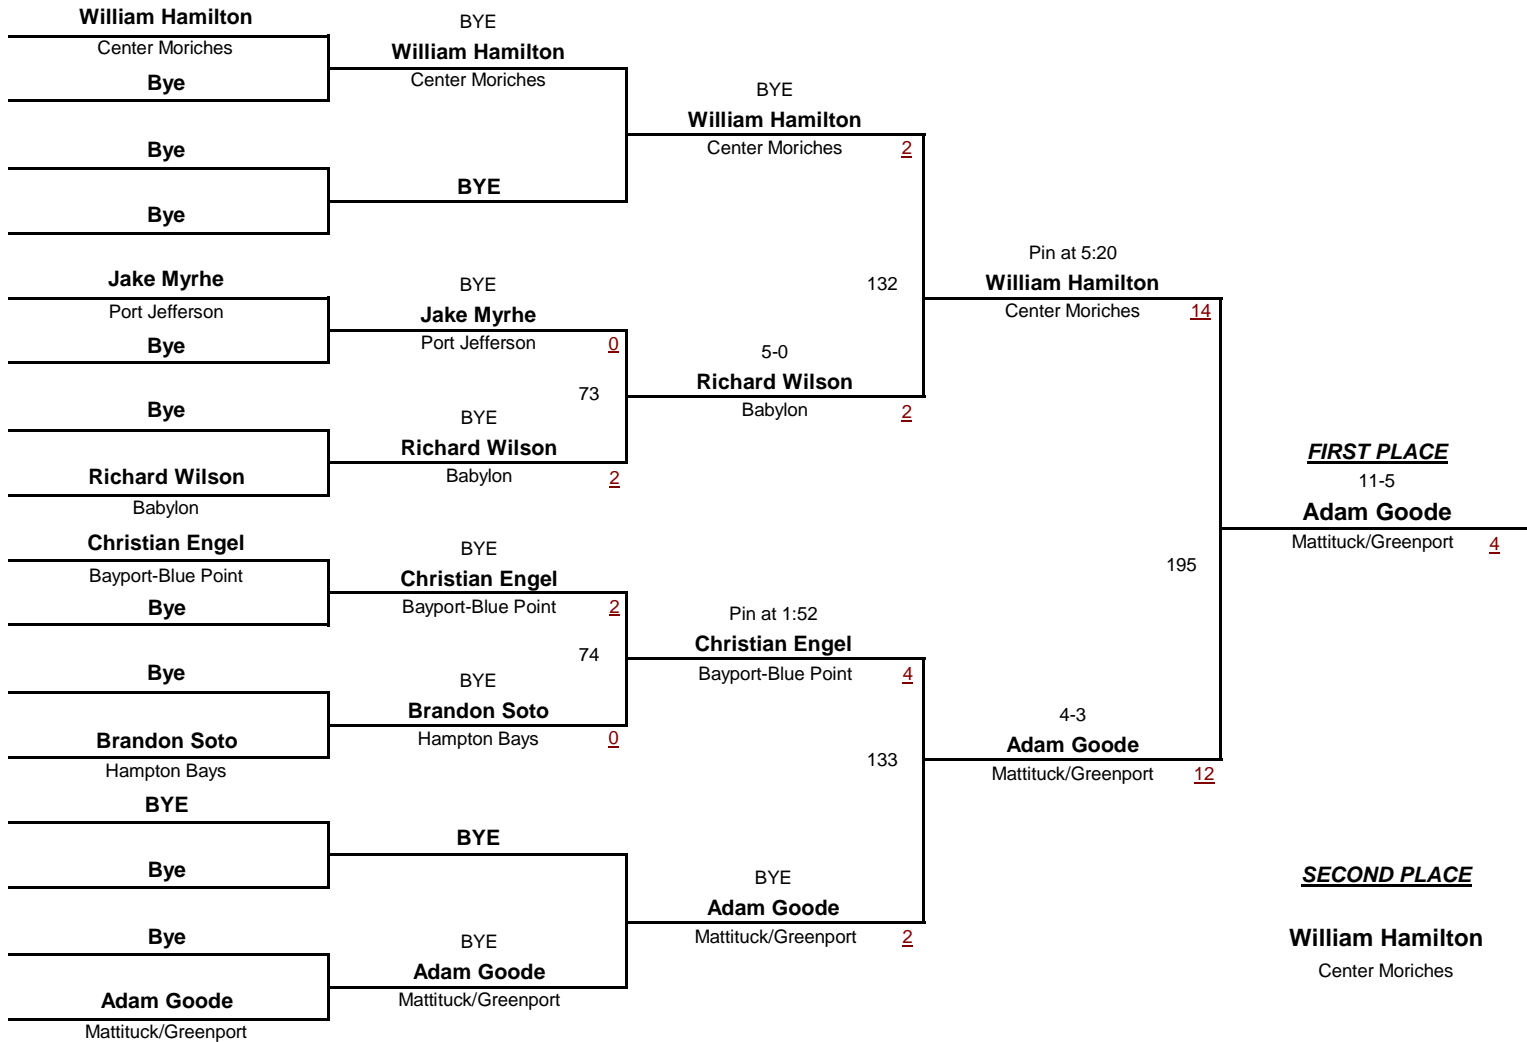

WEIGHT

L. Robert "Doc" Fallo Section XI Championships

2/15/2014

D2

DIVISION

195

WEIGHT

L. Robert "Doc" Fallo Section XI Championships