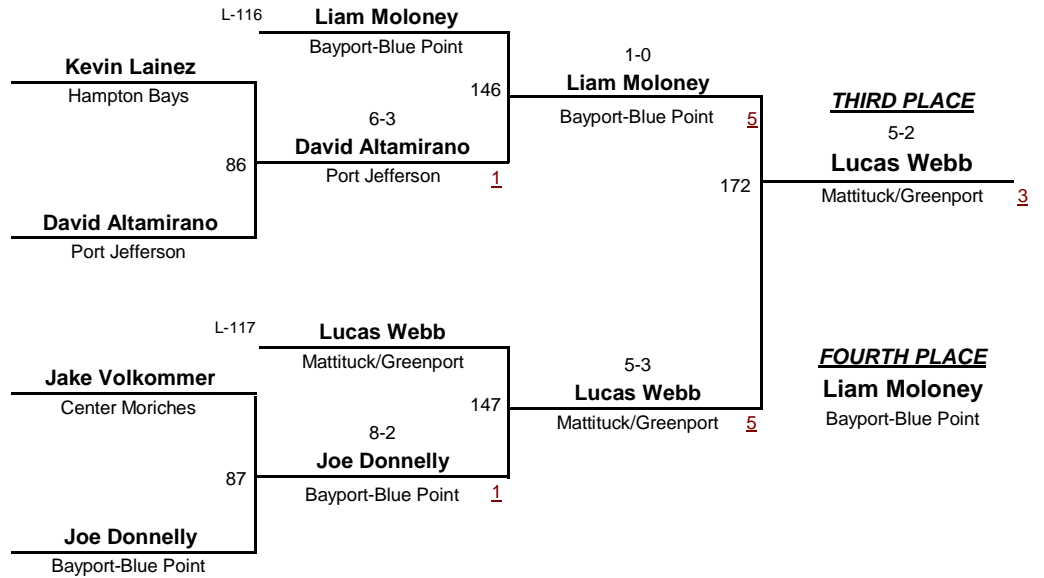

D2

DIVISION

126

WEIGHT

L. Robert "Doc" Falot Section XI Championships

2/15/2014

D2

DIVISION

132

WEIGHT

L. Robert "Doc" Fallo Section XI Championships

2/15/2014

Brian Pelan Mattituck/Greenport	10
Ethan Schmieder Bayport-Blue Point	
BYE	
Cameron Hanwright Center Moriches	
Alejandro Reyes Southampton	11
Mike Filipkowski Mattituck/Greenport	
BYE	
Bel McFarlane Center Moriches	
Dallas Brett Port Jefferson	
BYE	
Ryan Ball Bayport-Blue Point	12
Justin Khan Babylon	
Joseph Cappello Babylon	13
Daniel Bennett Stony Brook	
Kareem Ghaleb Port Jefferson	14
Jeremiah Shaw Smithtown Christian	

Brian Pelan Mattituck/Greenport	4
BYE	45
Cameron Hanwright Center Moriches	0
Alejandro Reyes Southampton	4
BYE	46
Bel McFarlane Center Moriches	2
BYE	
Dallas Brett Port Jefferson	0
Justin Khan Babylon	2
Joseph Cappello Babylon	4
Jeremiah Shaw Smithtown Christian	4

Brian Pelan Mattituck/Greenport	4
Bel McFarlane Center Moriches	2
Justin Khan Babylon	4
Jeremiah Shaw Smithtown Christian	14

Brian Pelan Mattituck/Greenport	14
Jeremiah Shaw Smithtown Christian	14
Brian Pelan Mattituck/Greenport	6
Jeremiah Shaw Smithtown Christian	

Joseph Cappello Babylon	88
Dallas Brett Port Jefferson	3
Bel McFarlane Center Moriches	148
Dallas Brett Port Jefferson	3
Justin Khan Babylon	149
Cameron Hanwright Center Moriches	1
Bel McFarlane Center Moriches	5
Justin Khan Babylon	7

FIRST PLACE

Pin at 3:45

Brian Pelan

Mattituck/Greenport

SECOND PLACE

Jeremiah Shaw

Smithtown Christian

THIRD PLACE

Major Dec. 9-1

Bel McFarlane

Center Moriches

FOURTH PLACE

Justin Khan

Babylon