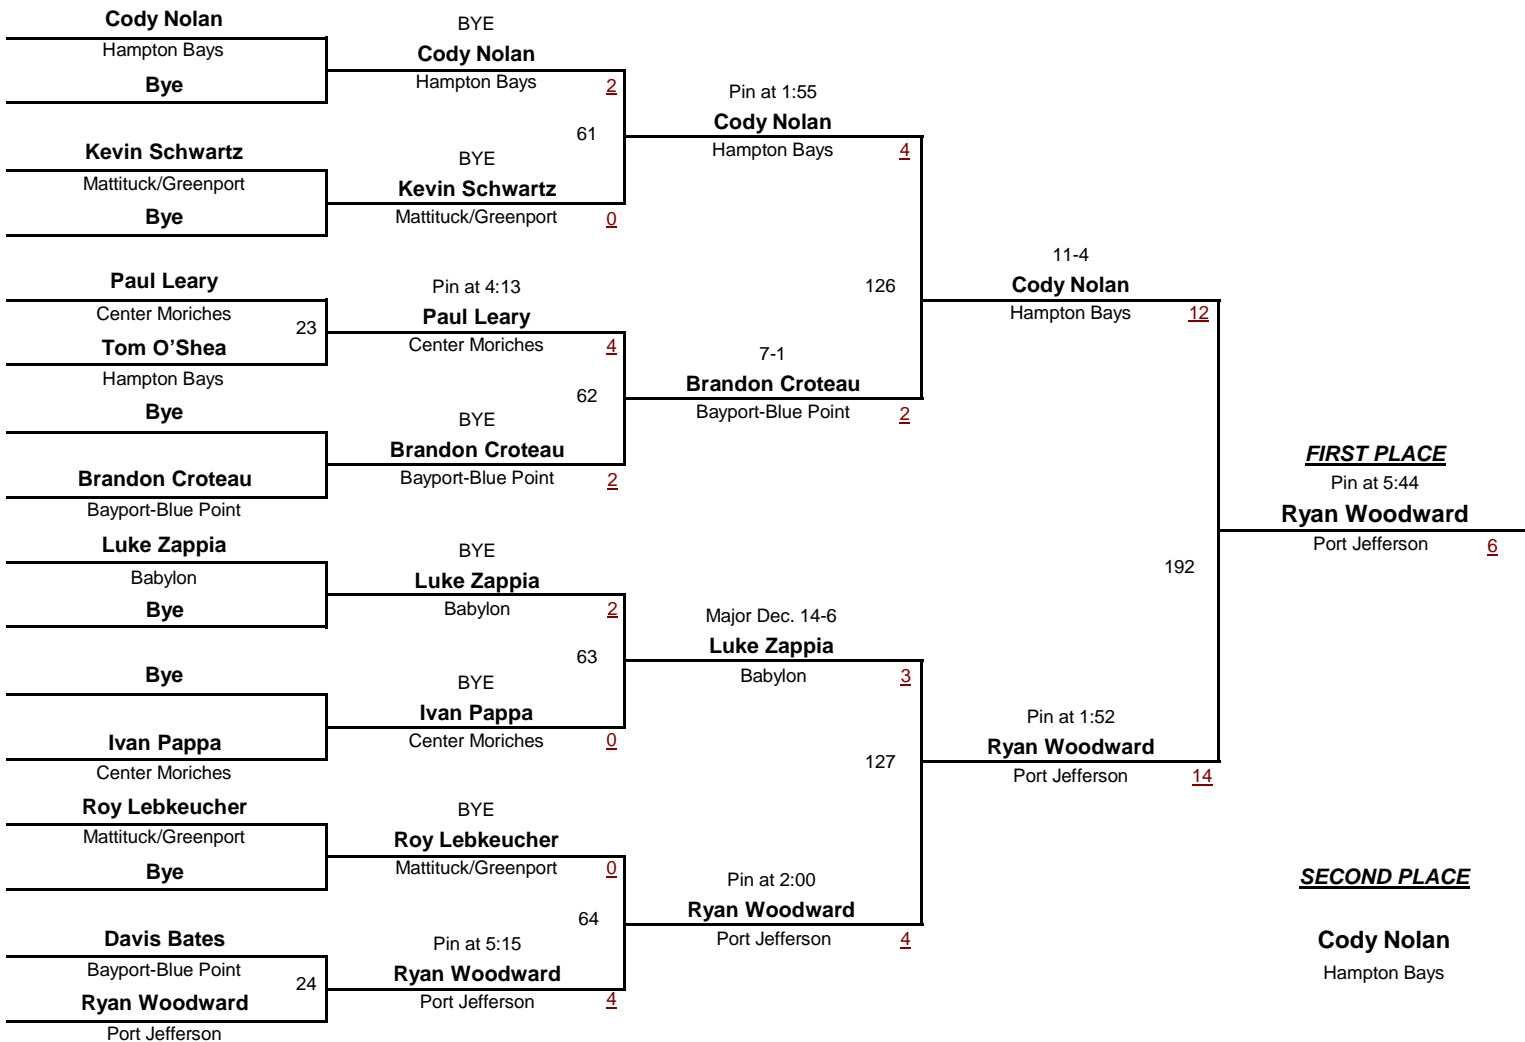

L. Robert "Doc" Fallo Section XI Championships

2/15/2014

D2

DIVISION

160

WEIGHT