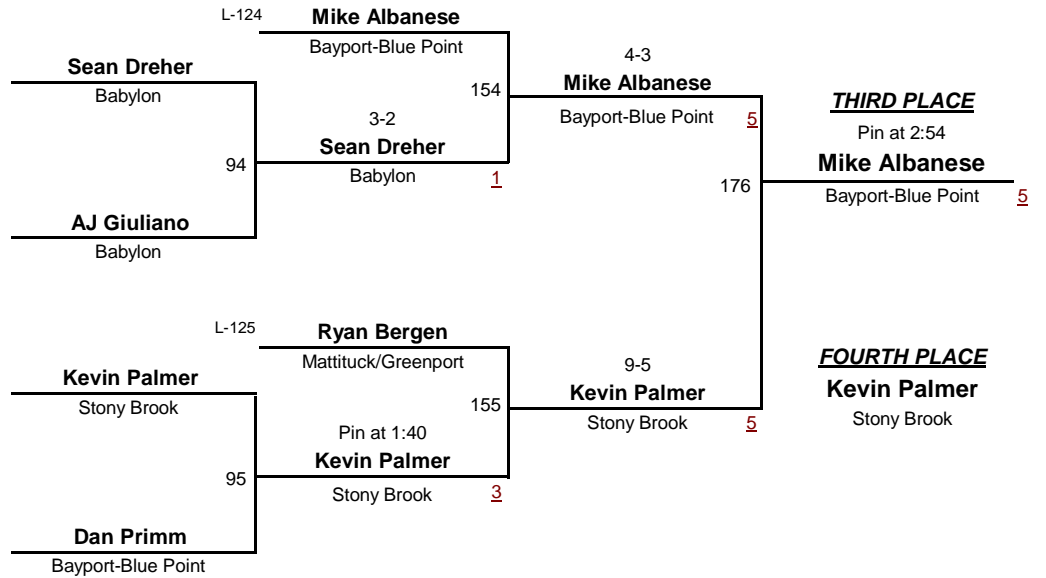

D2

DIVISION

152

WEIGHT

L. Robert "Doc" Fallo Section XI Championships

2/15/2014