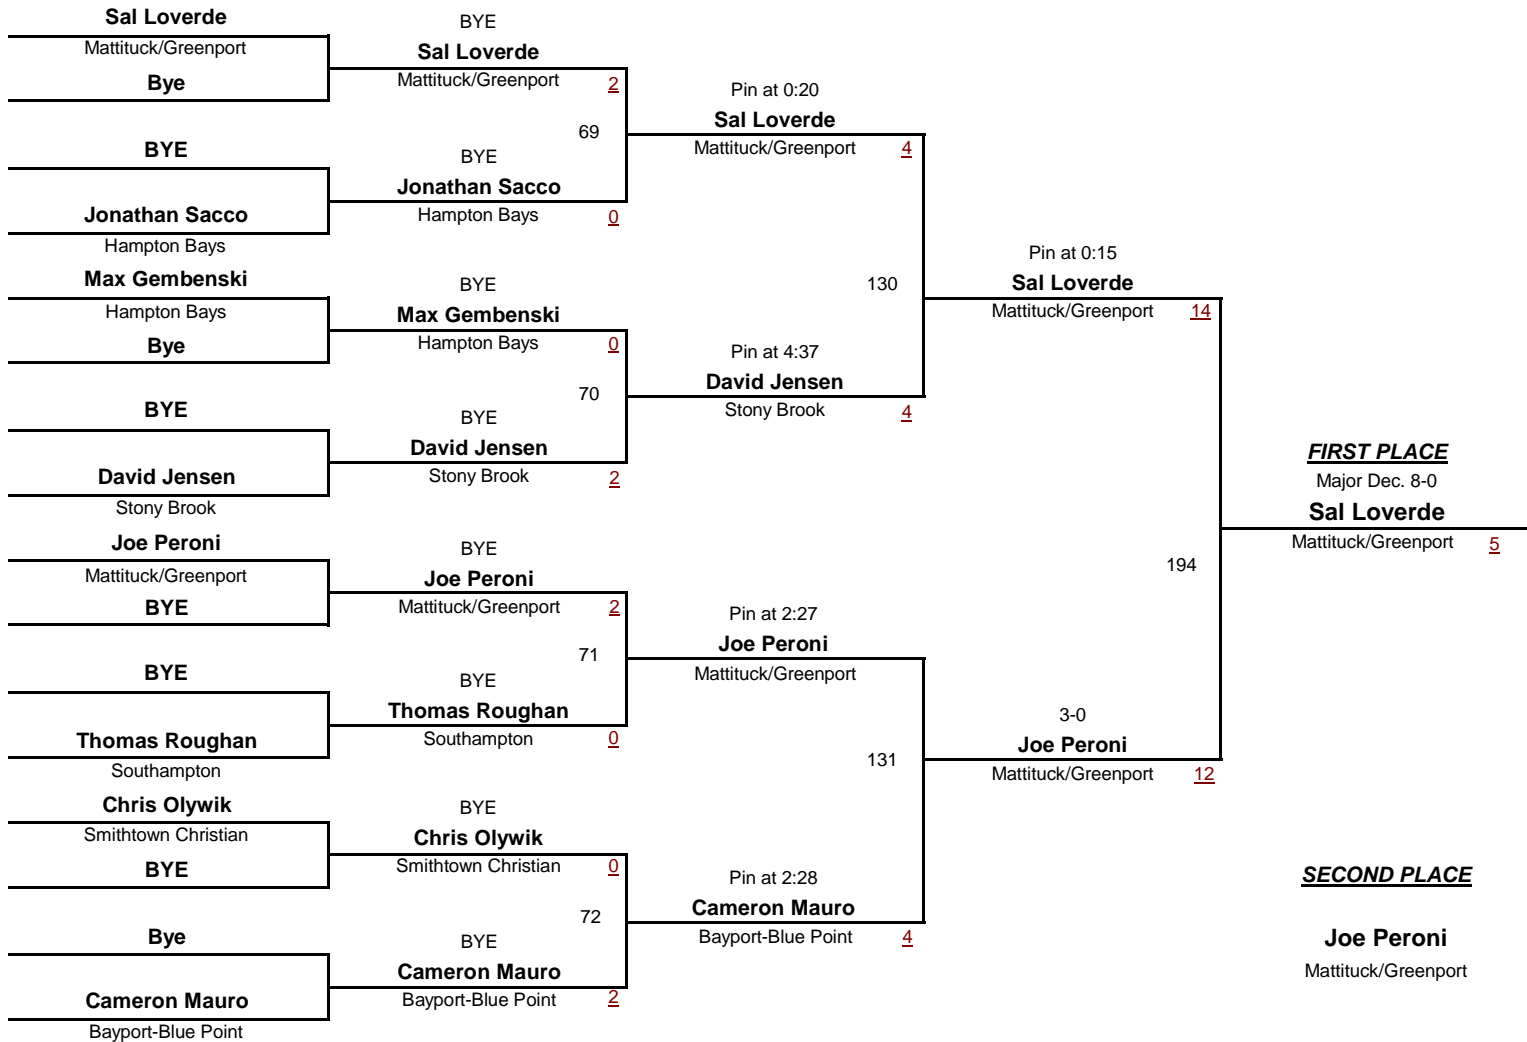

L. Robert "Doc" Fallo Section XI Championships

2/15/2014

D2

DIVISION

182

WEIGHT