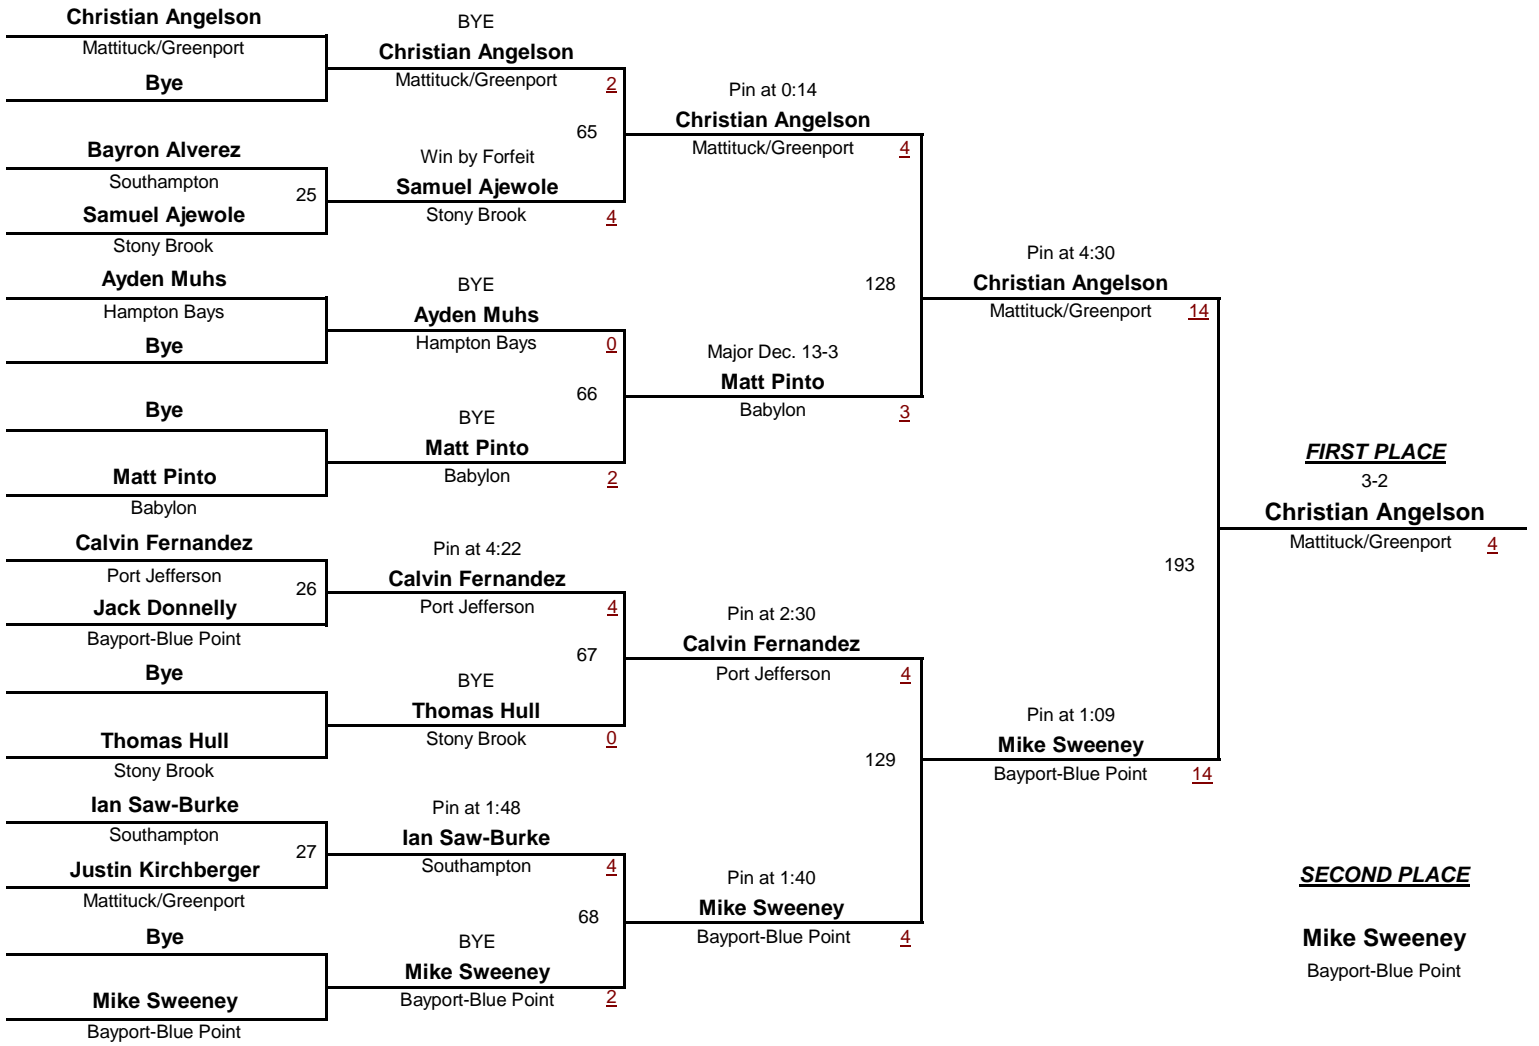

D2

DIVISION

170

WEIGHT

L. Robert "Doc" Falot Section XI Championships

2/15/2014