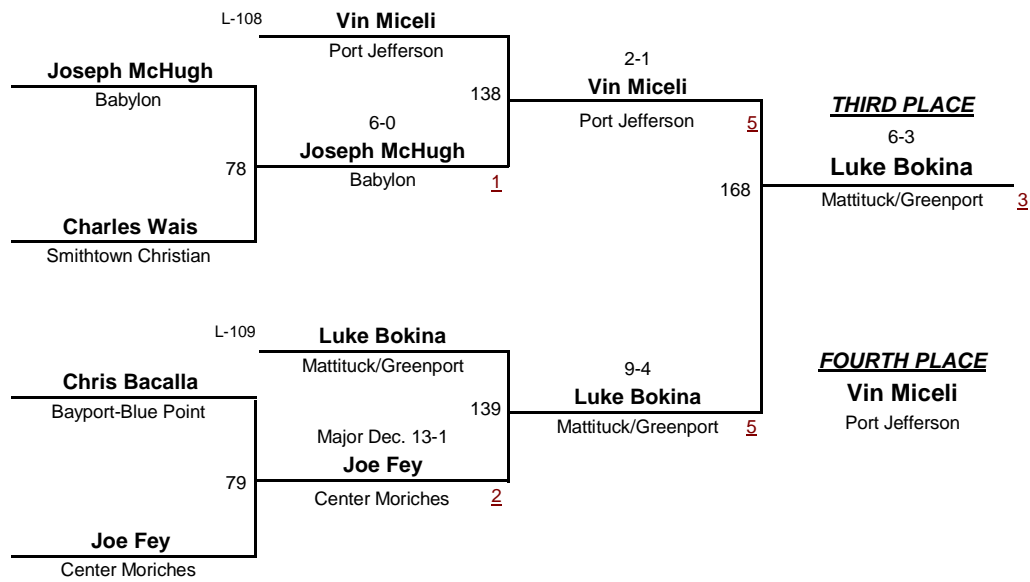

L. Robert "Doc" Fallo Section XI Championships

2/15/2014

FIRST PLACE

Pin at 2:44

Jack Bokina

Mattituck/Greenport 6

SECOND PLACE

Donald Wood

Center Moriches

THIRD PLACE

6-3

Luke Bokina

Mattituck/Greenport 3

FOURTH PLACE

Vin Miceli

Port Jefferson