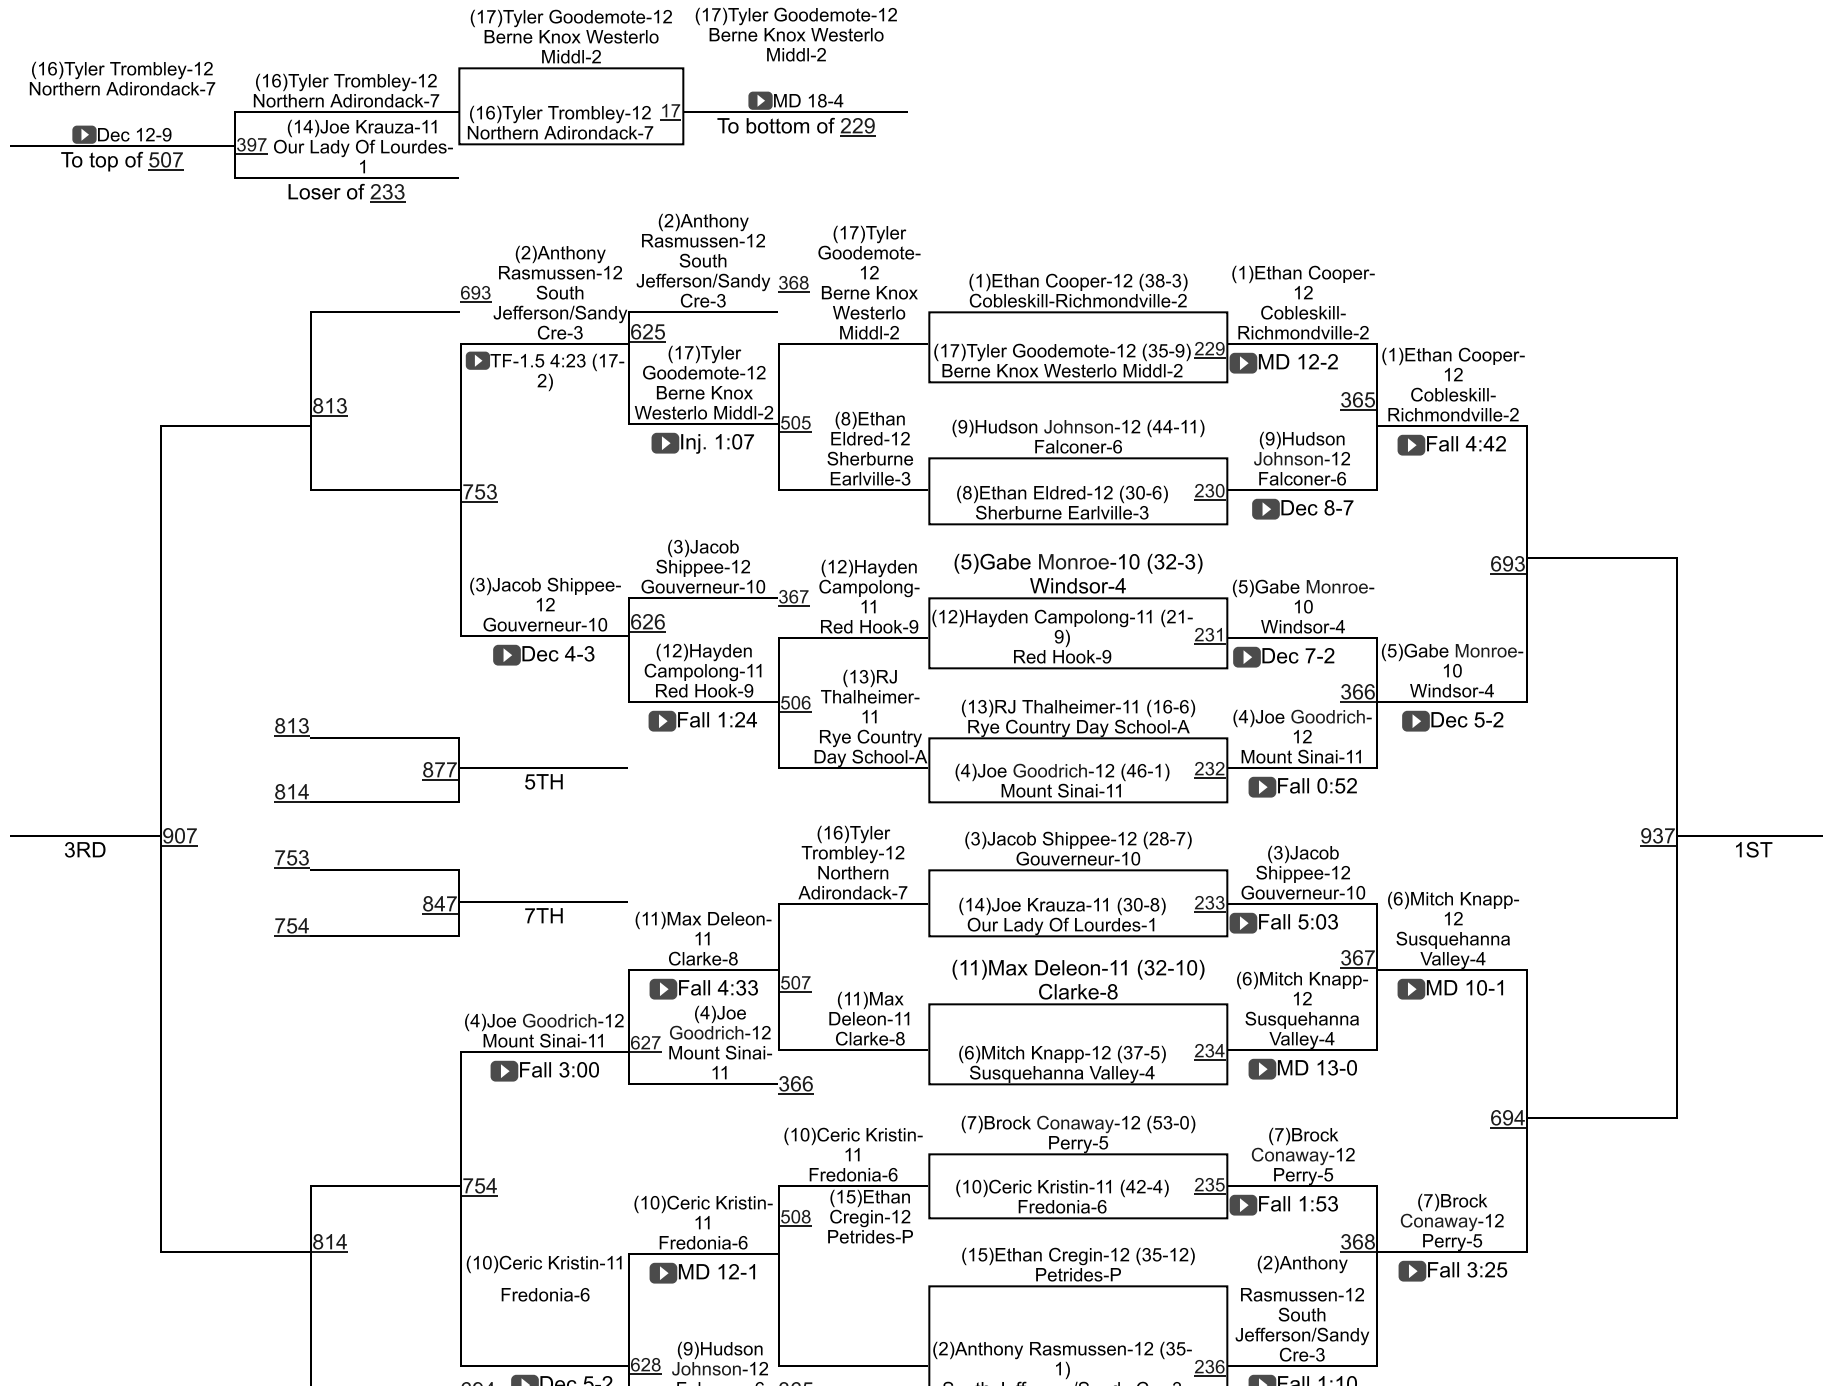

2020 NYSPHSAA State Championships

II-182