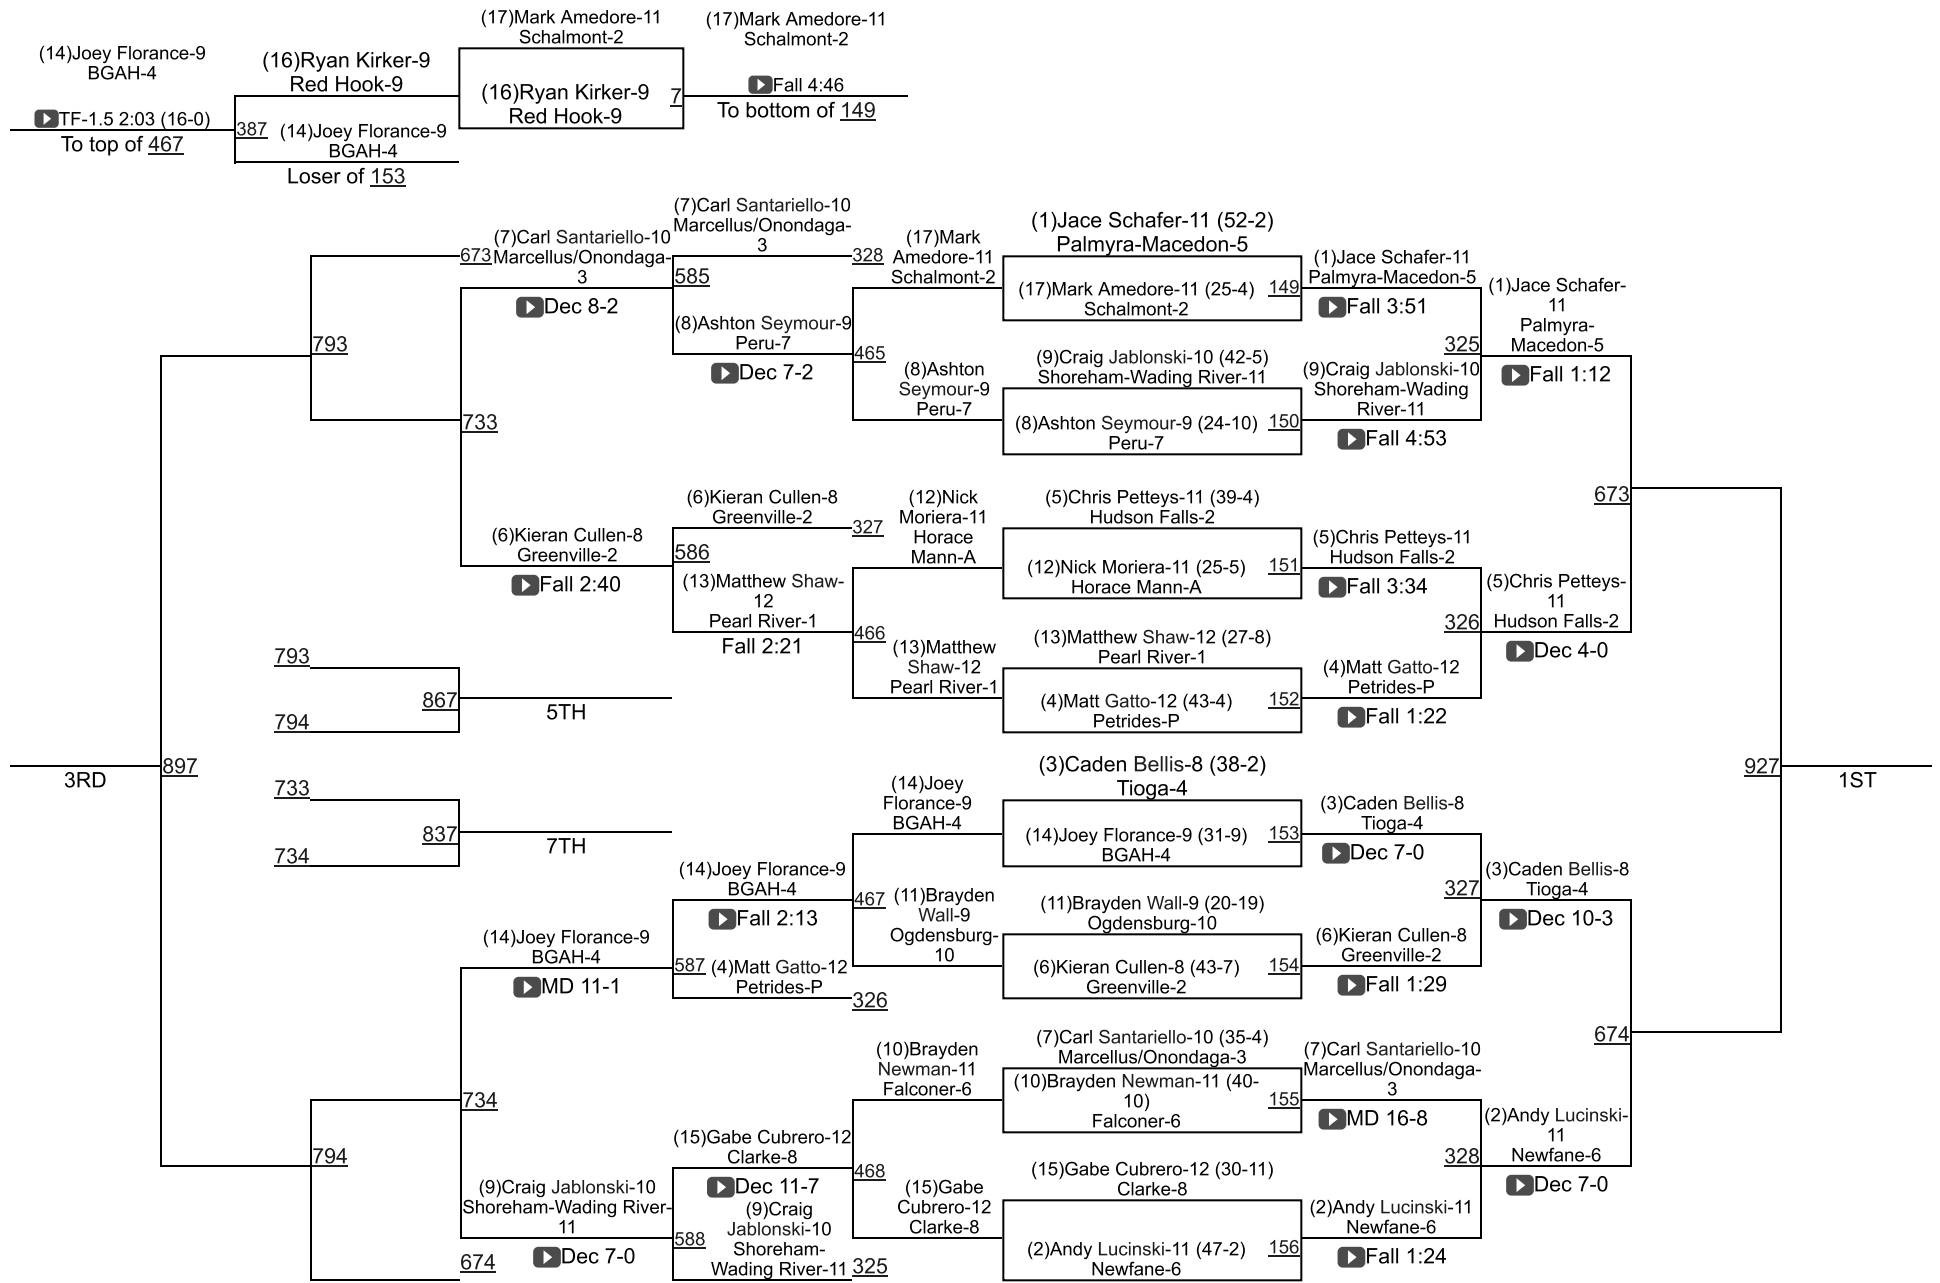

2020 NYSPHSAA State Championships

II-106