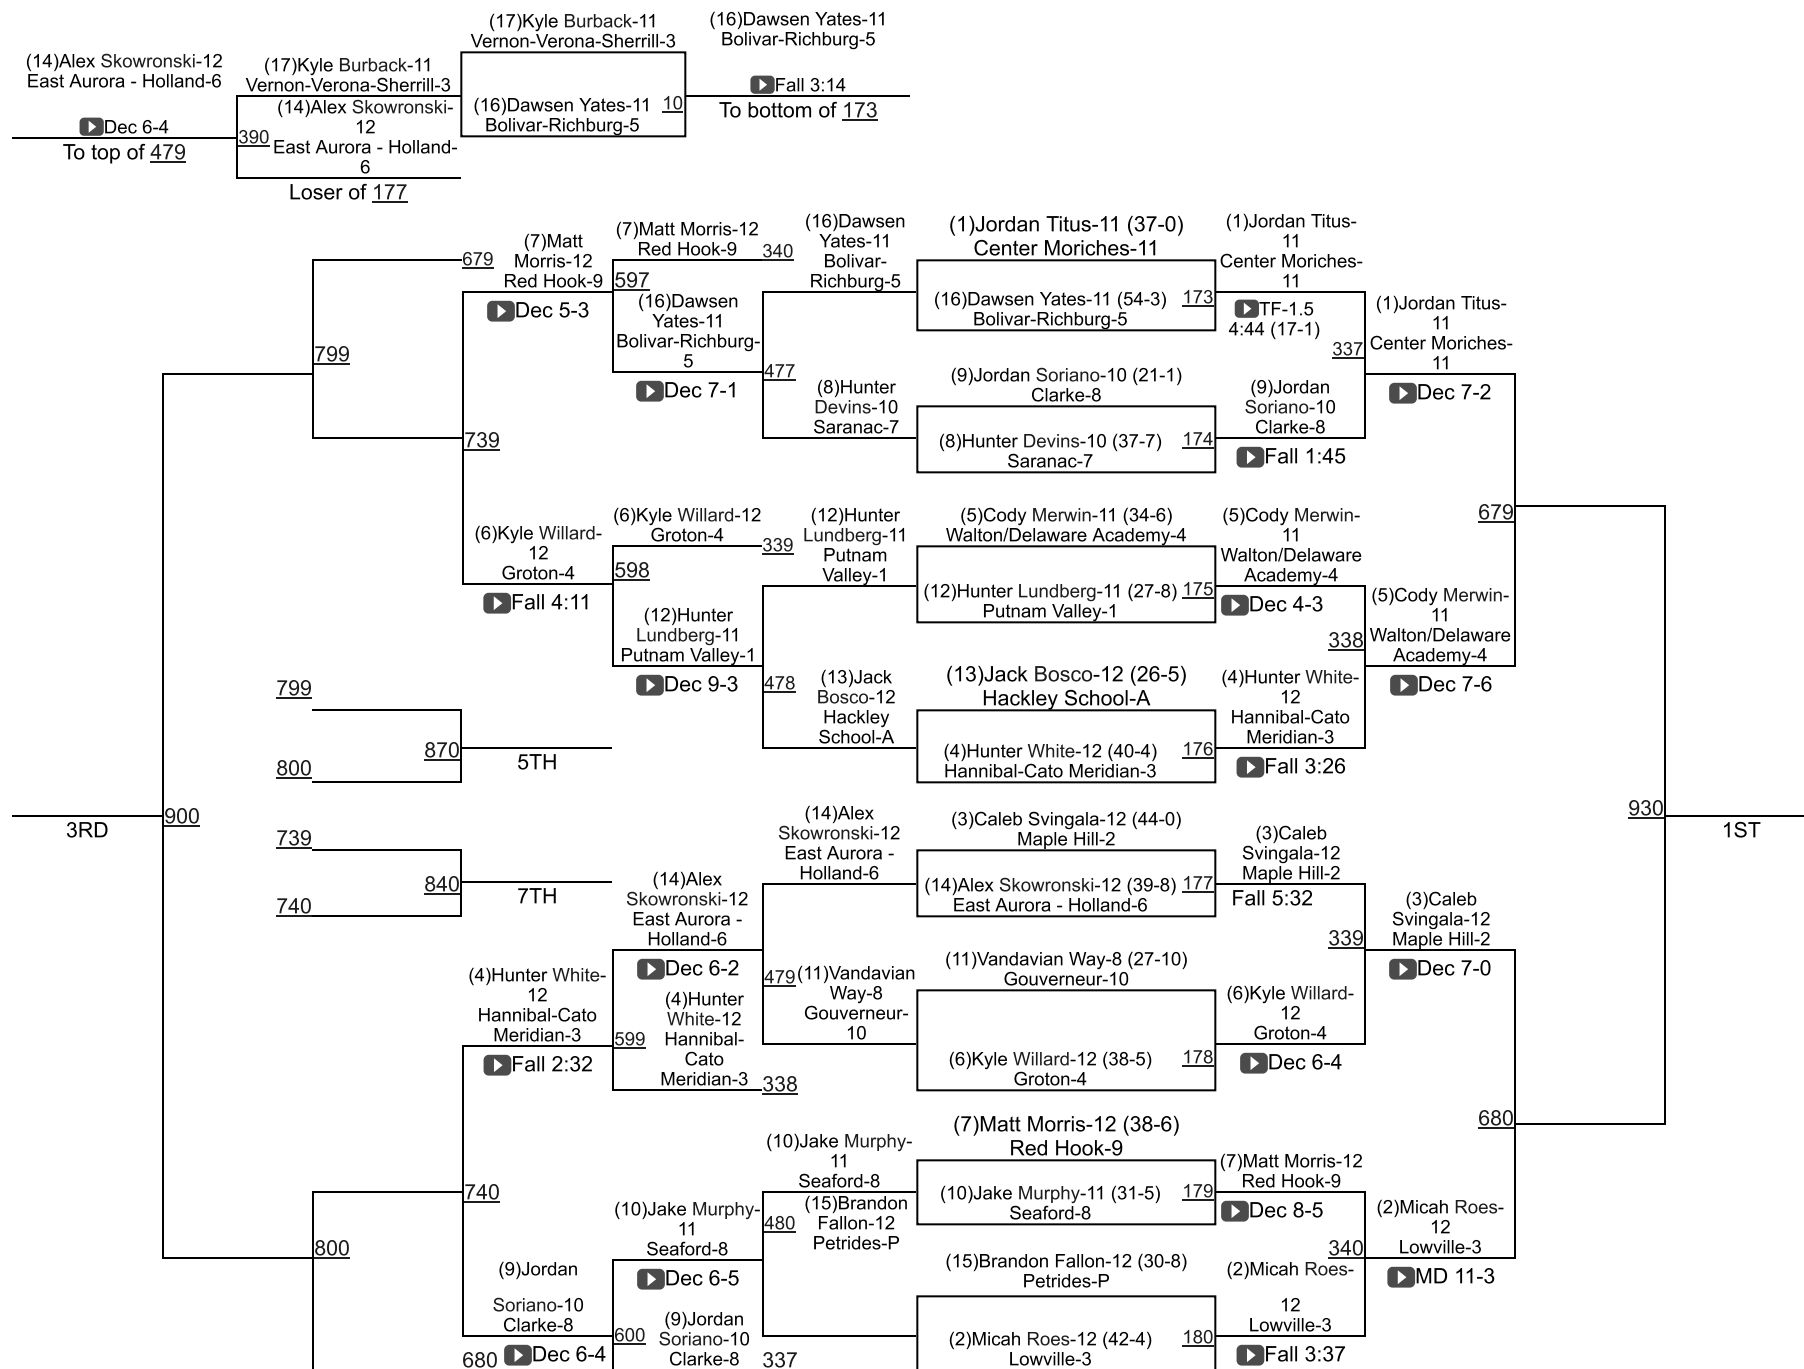

2020 NYSPHSAA State Championships

II-126