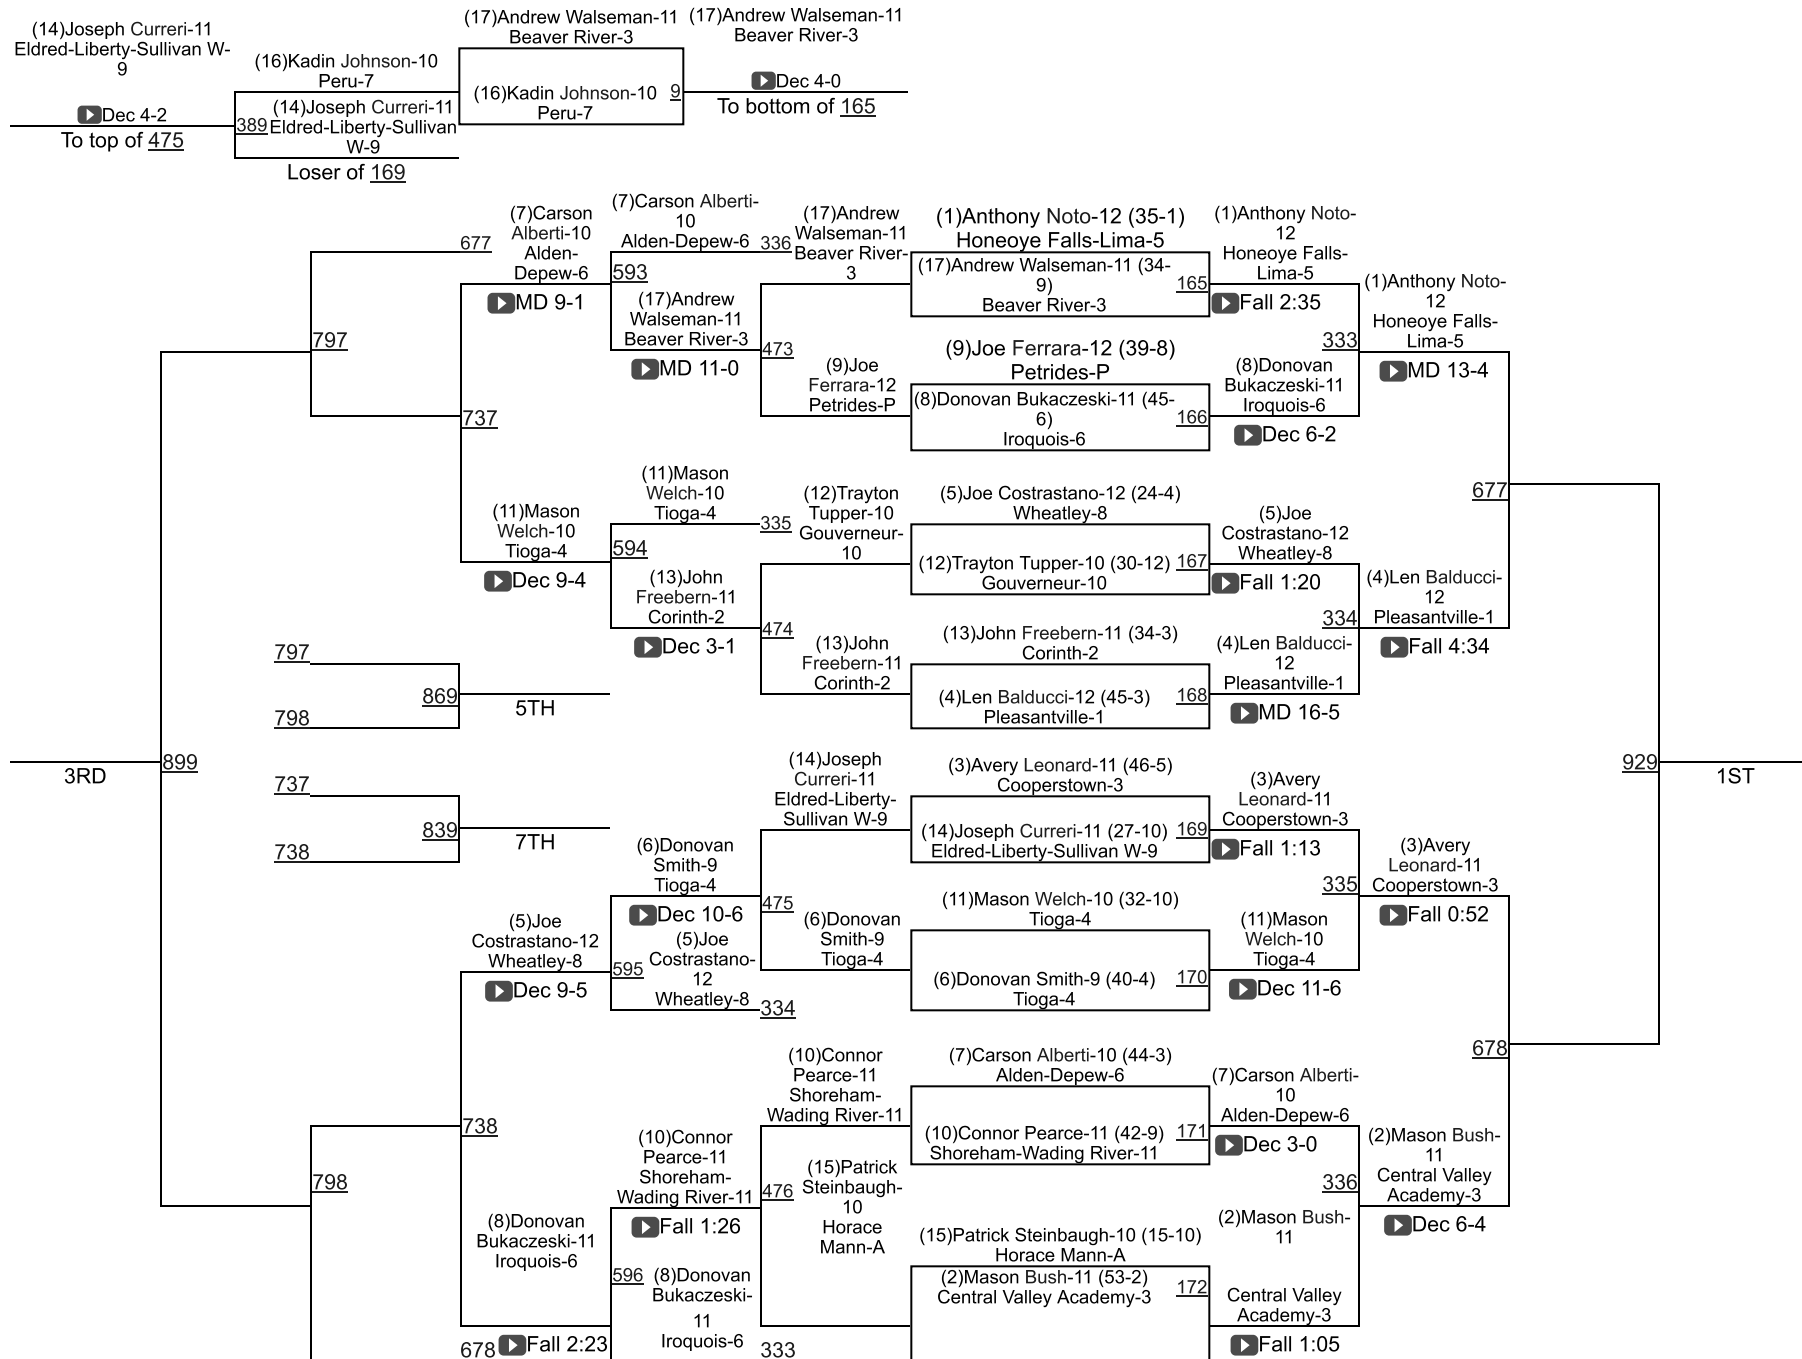

2020 NYSPHSAA State Championships

II-120