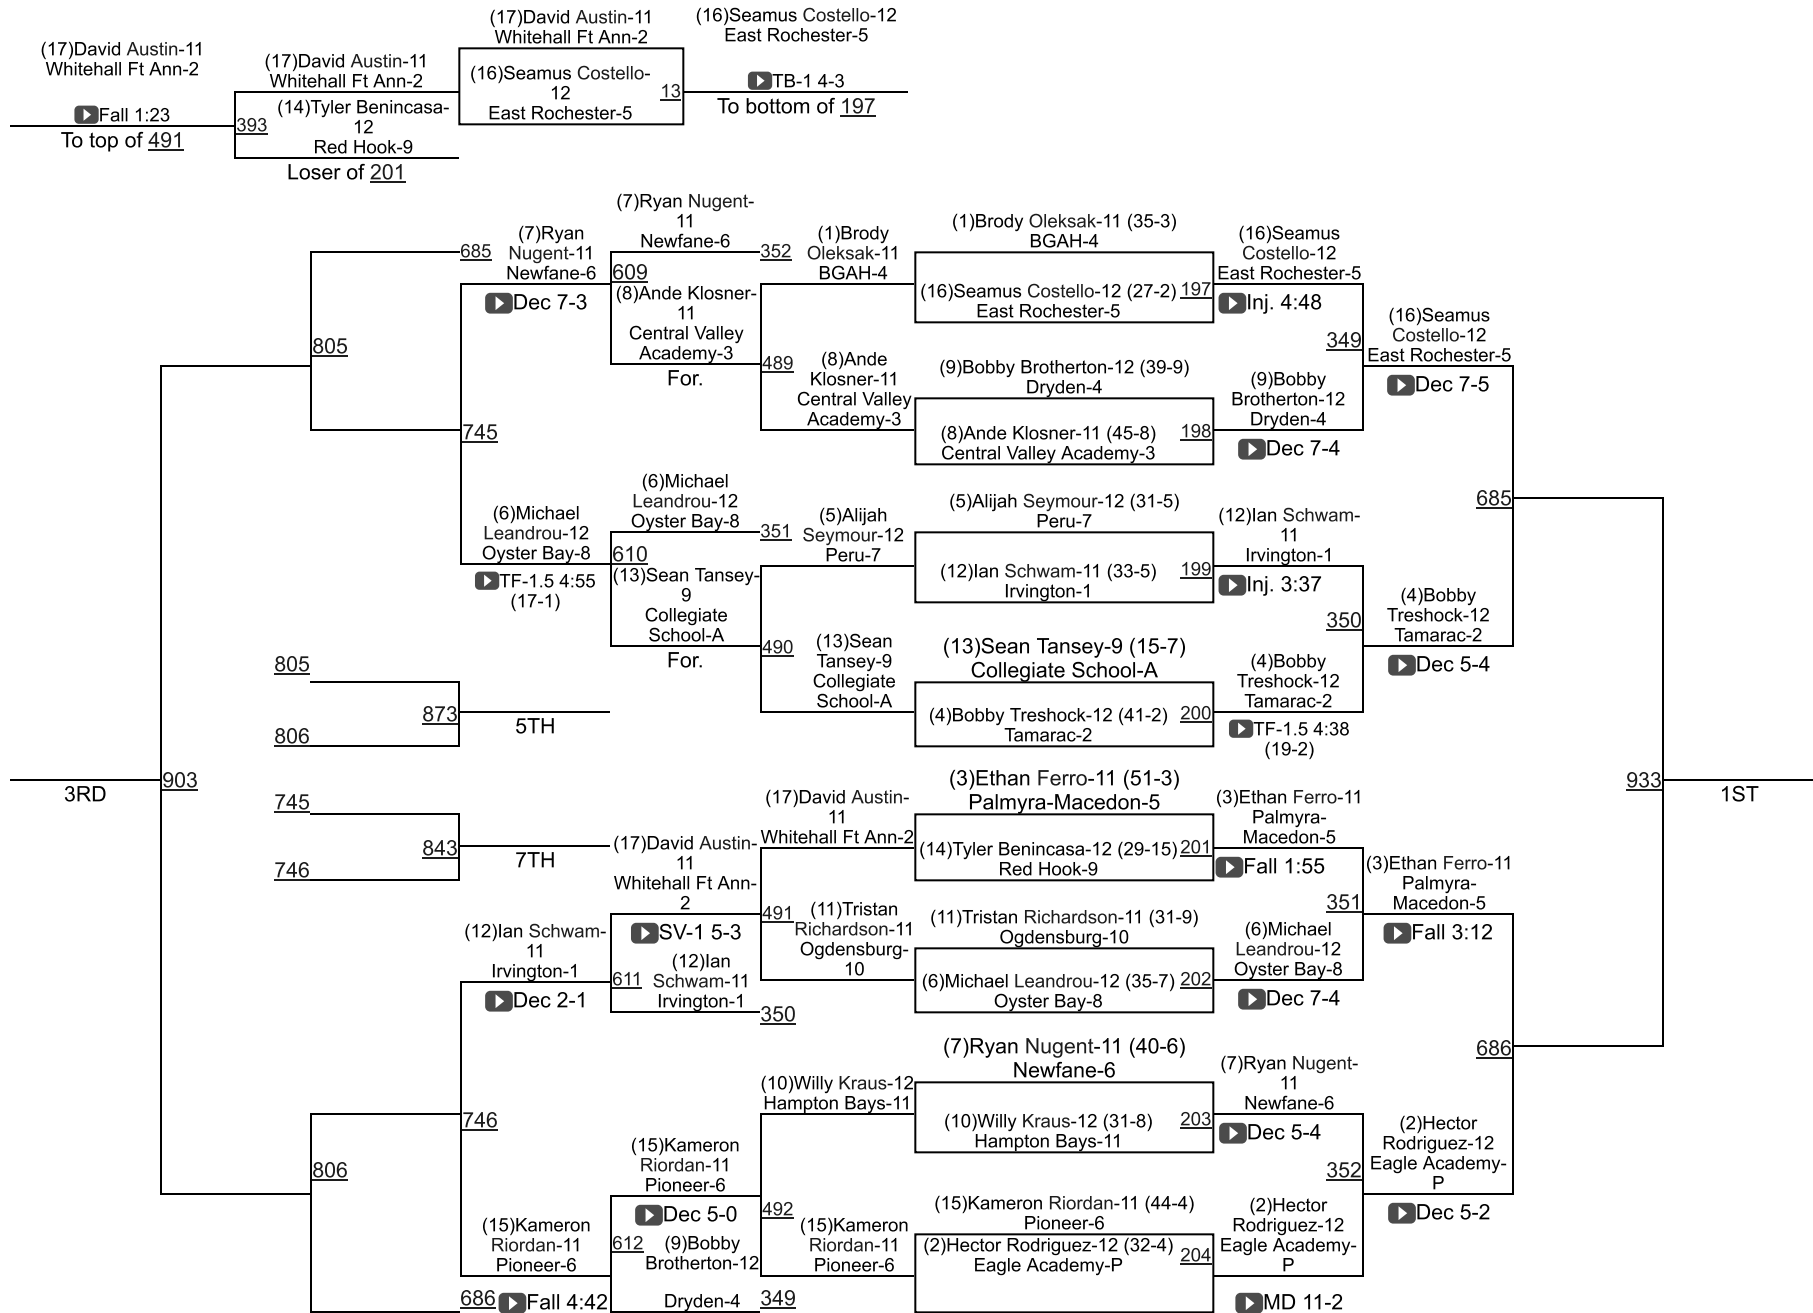

2020 NYSPHSAA State Championships

II-145