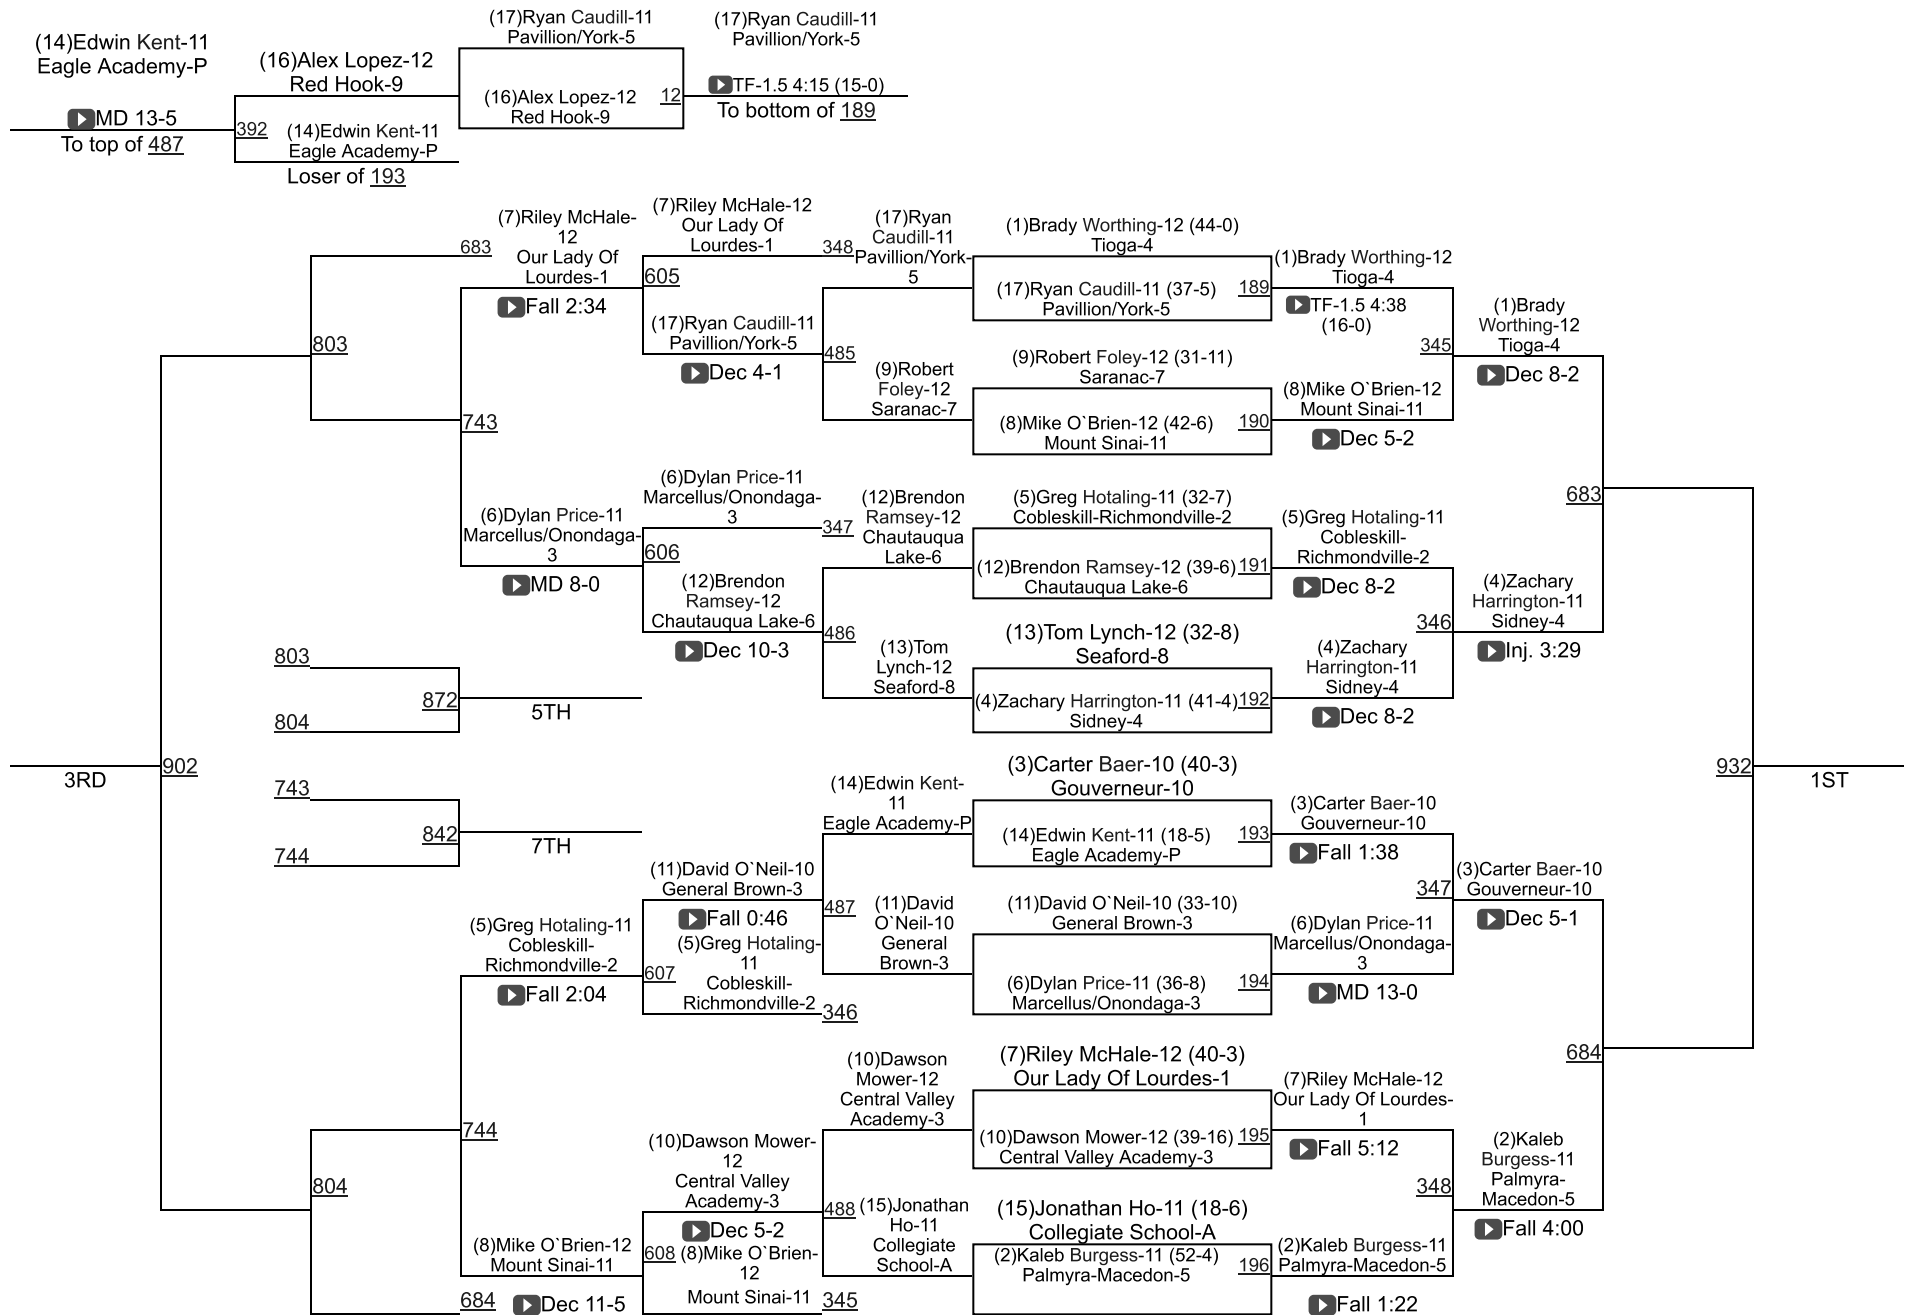

2020 NYSPHSAA State Championships

II-138