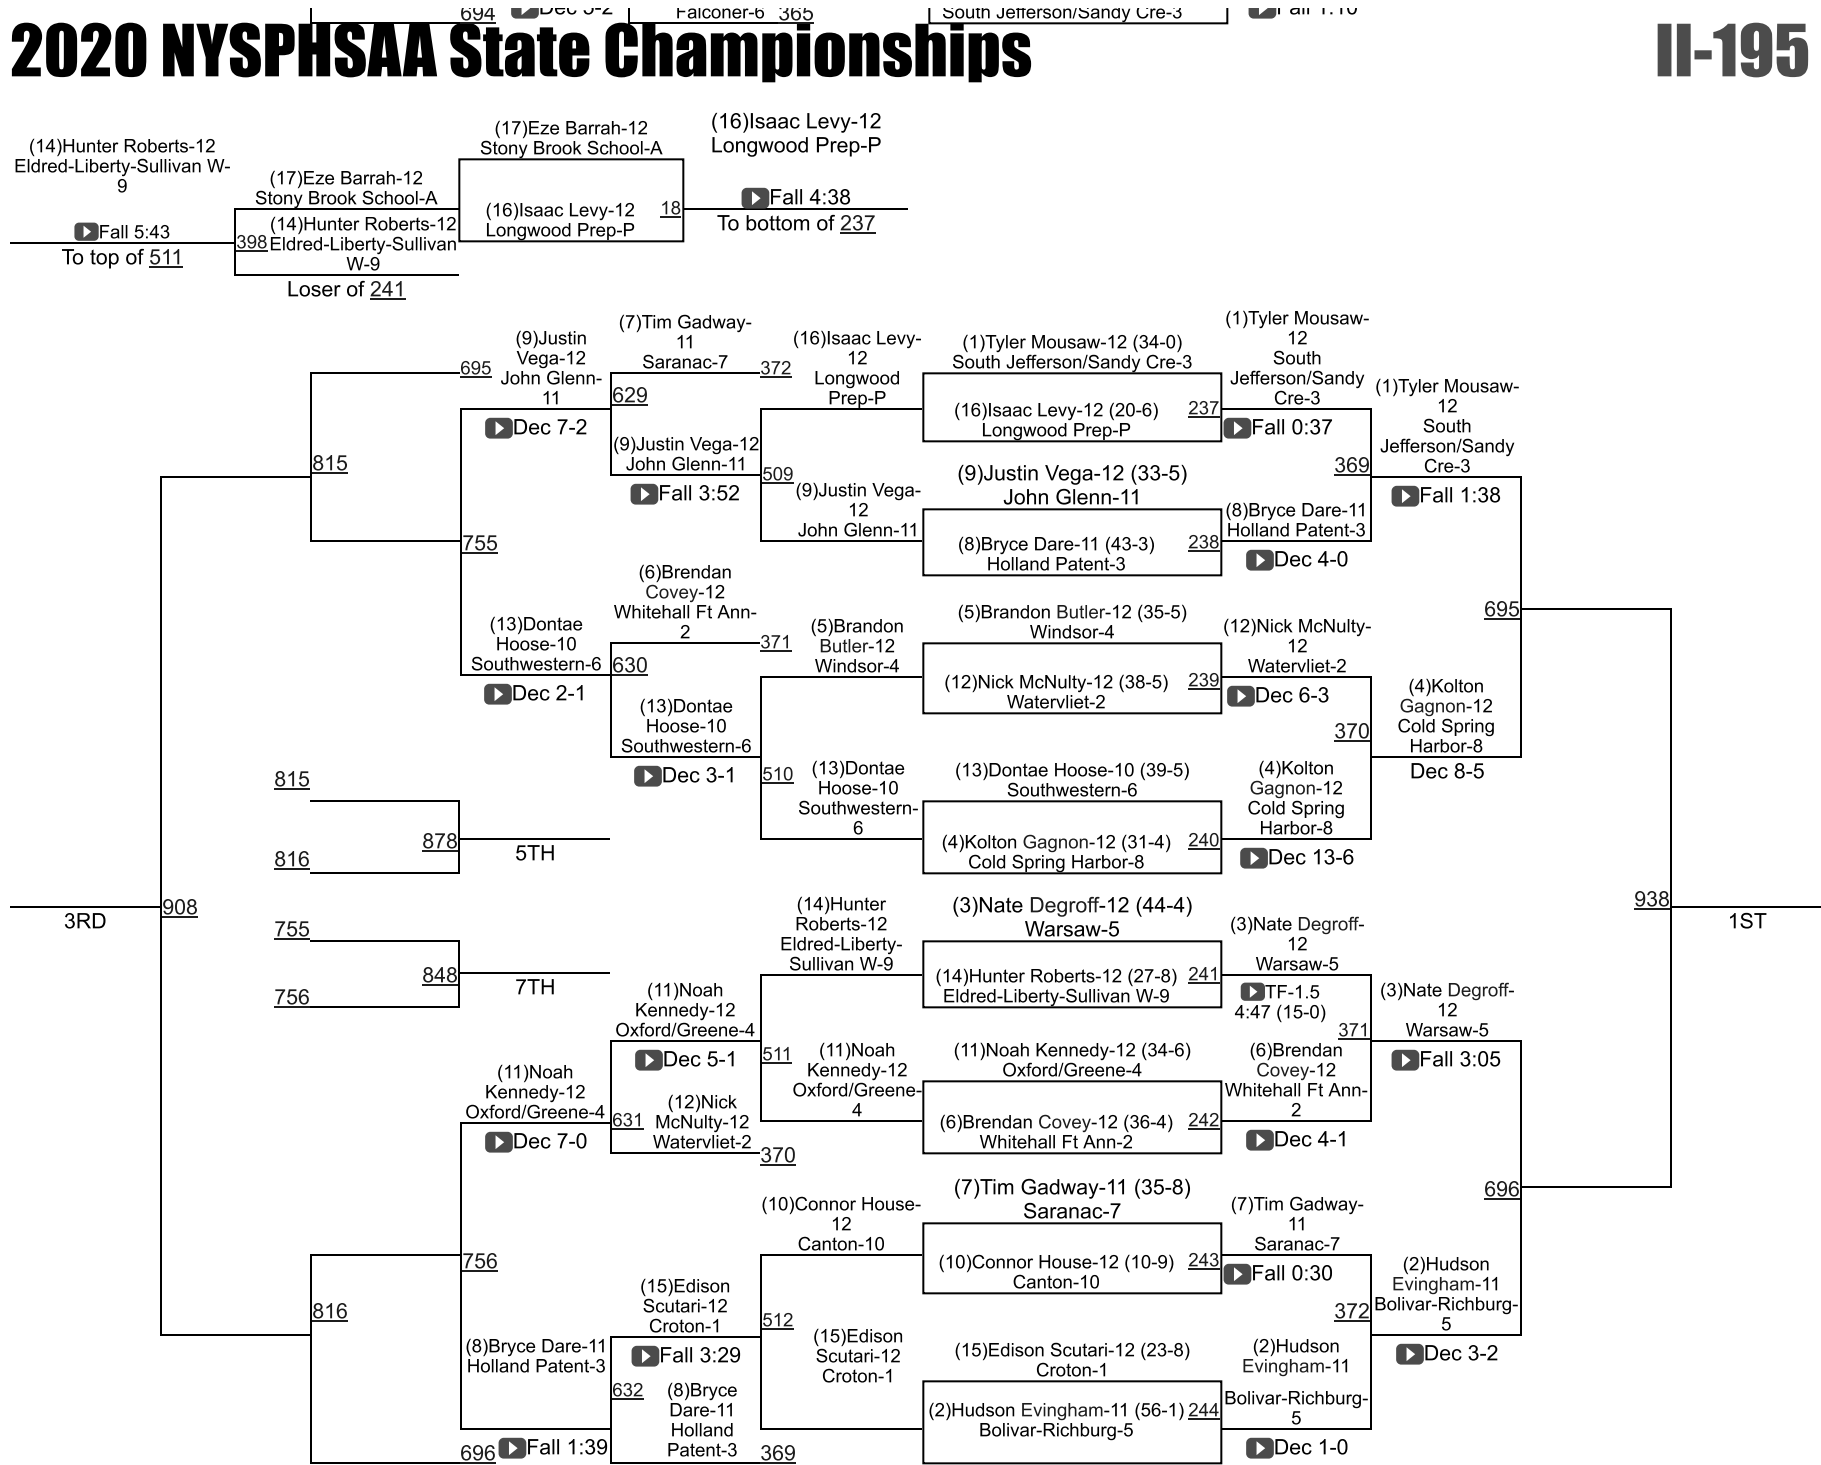

2020 NYSPHSAA State Championships

II-195