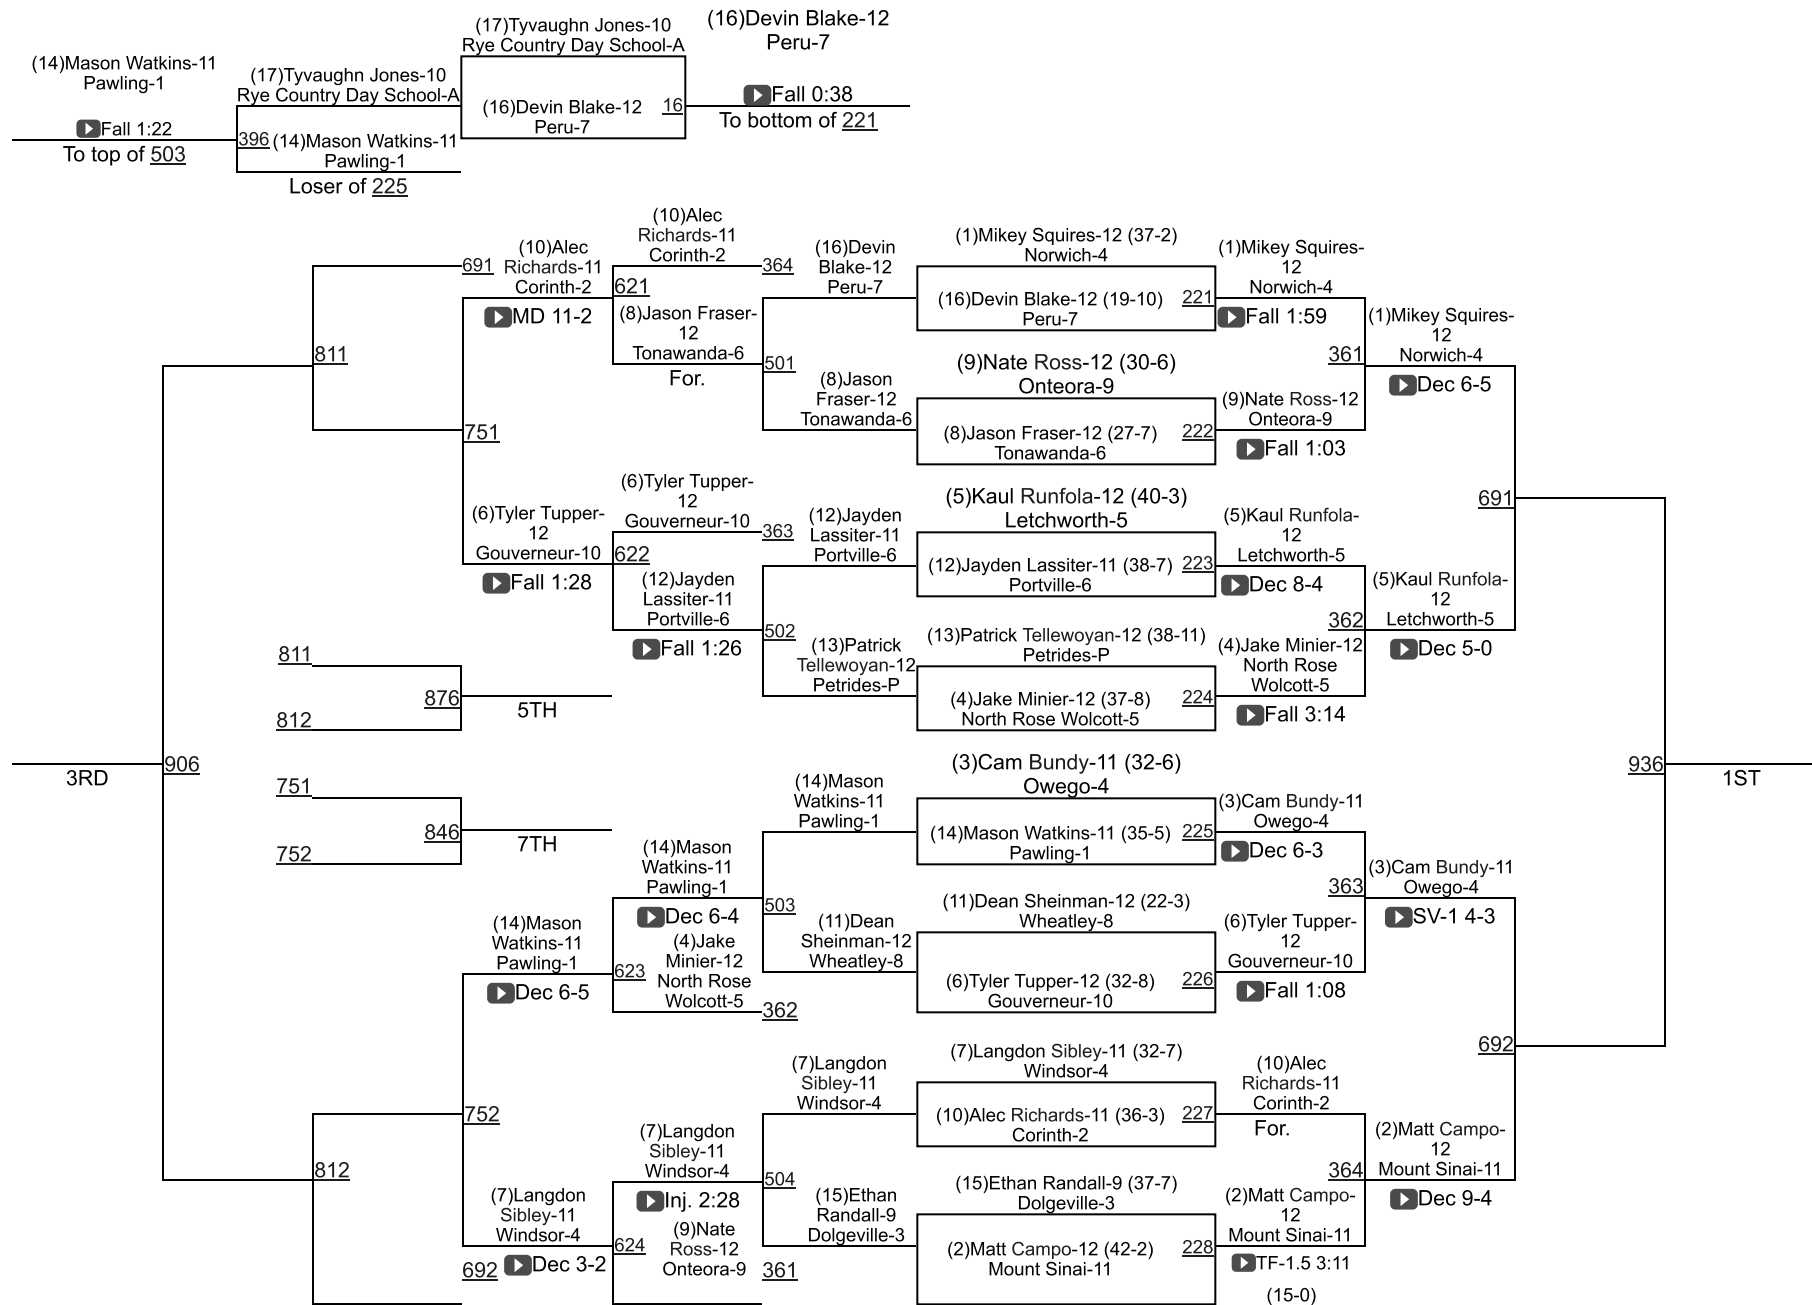

2020 NYSPHSAA State Championships

II-170