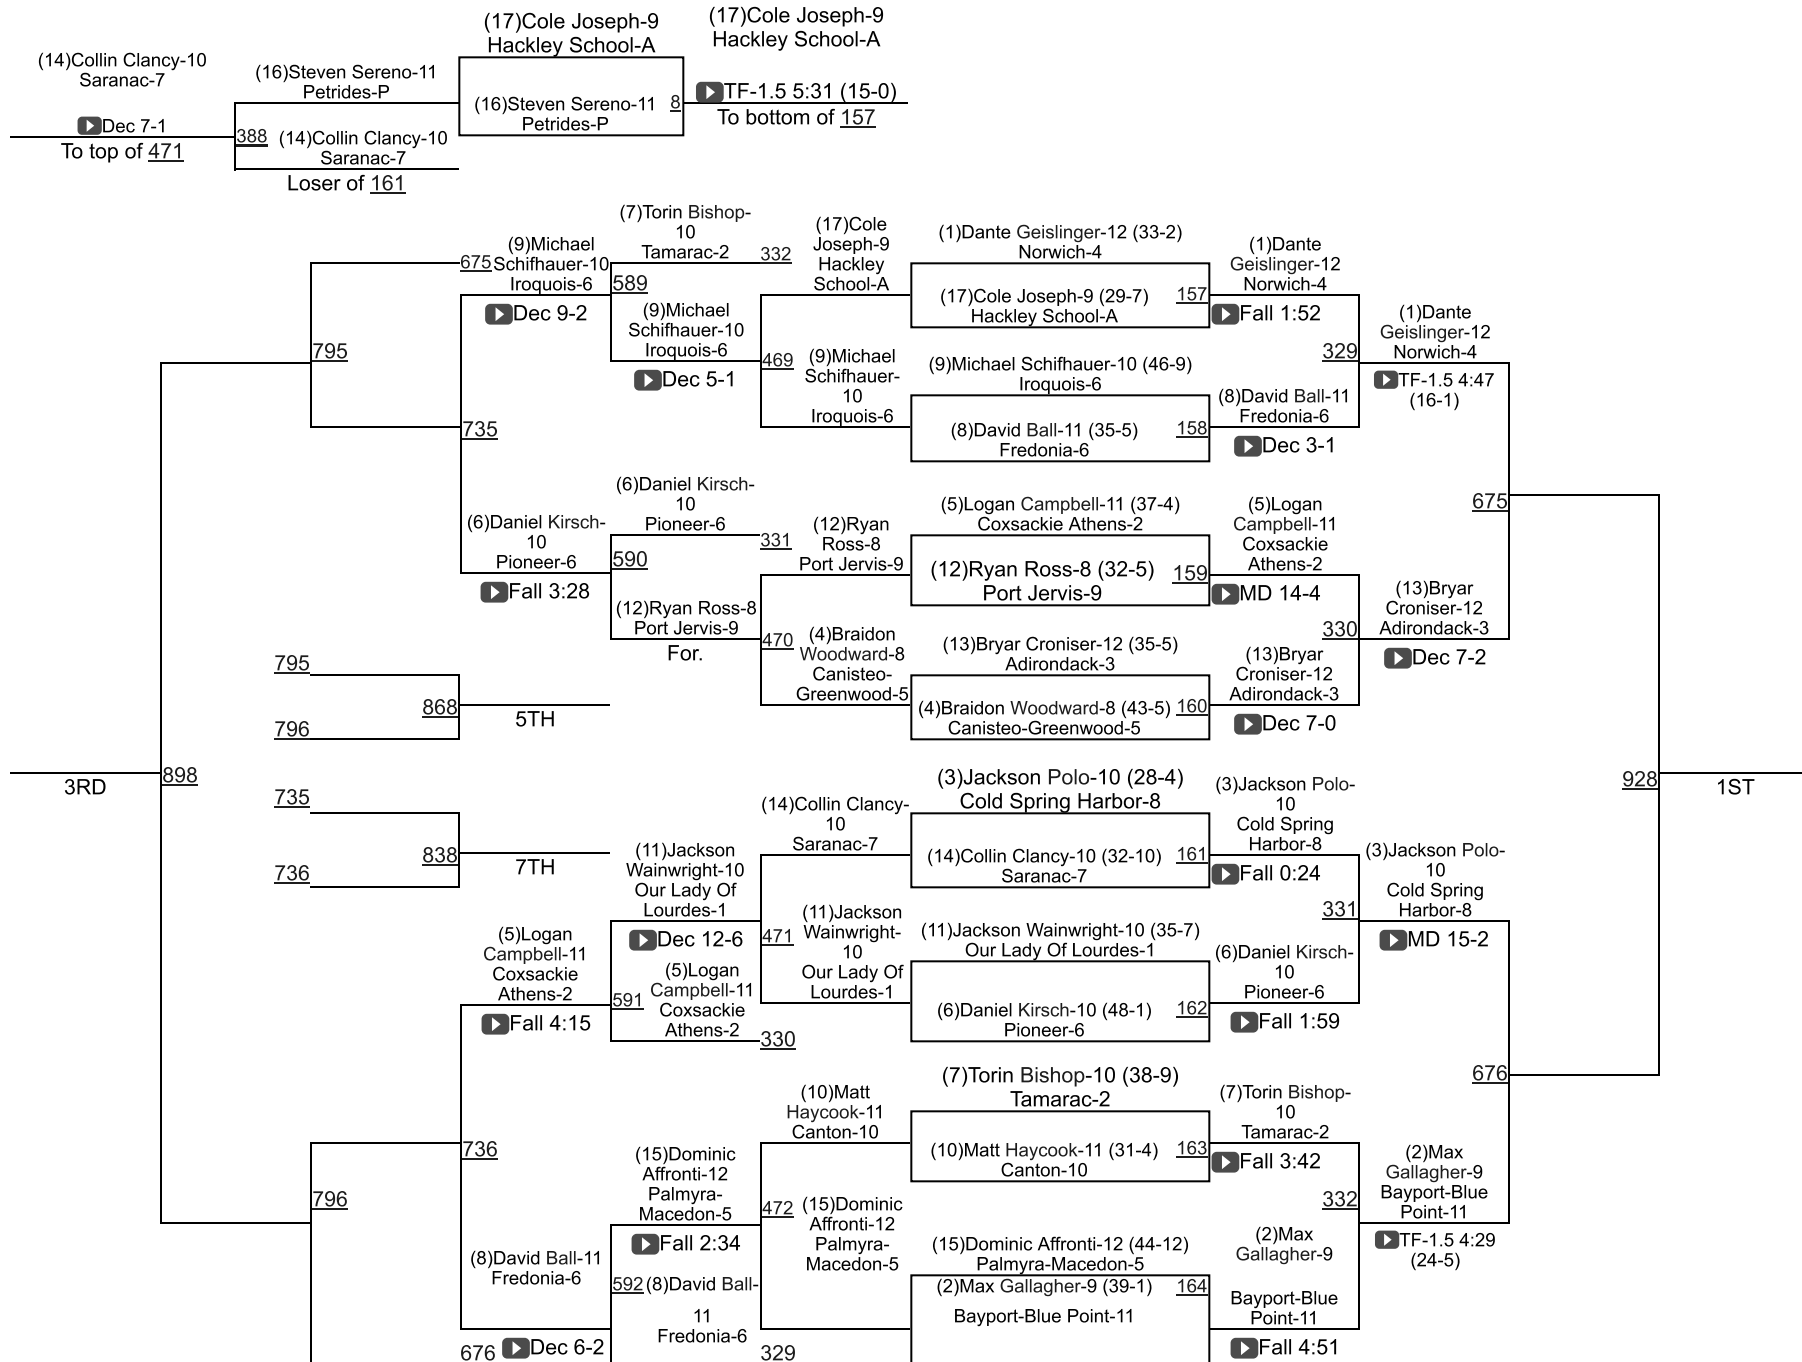

2020 NYSPHSAA State Championships

II-113