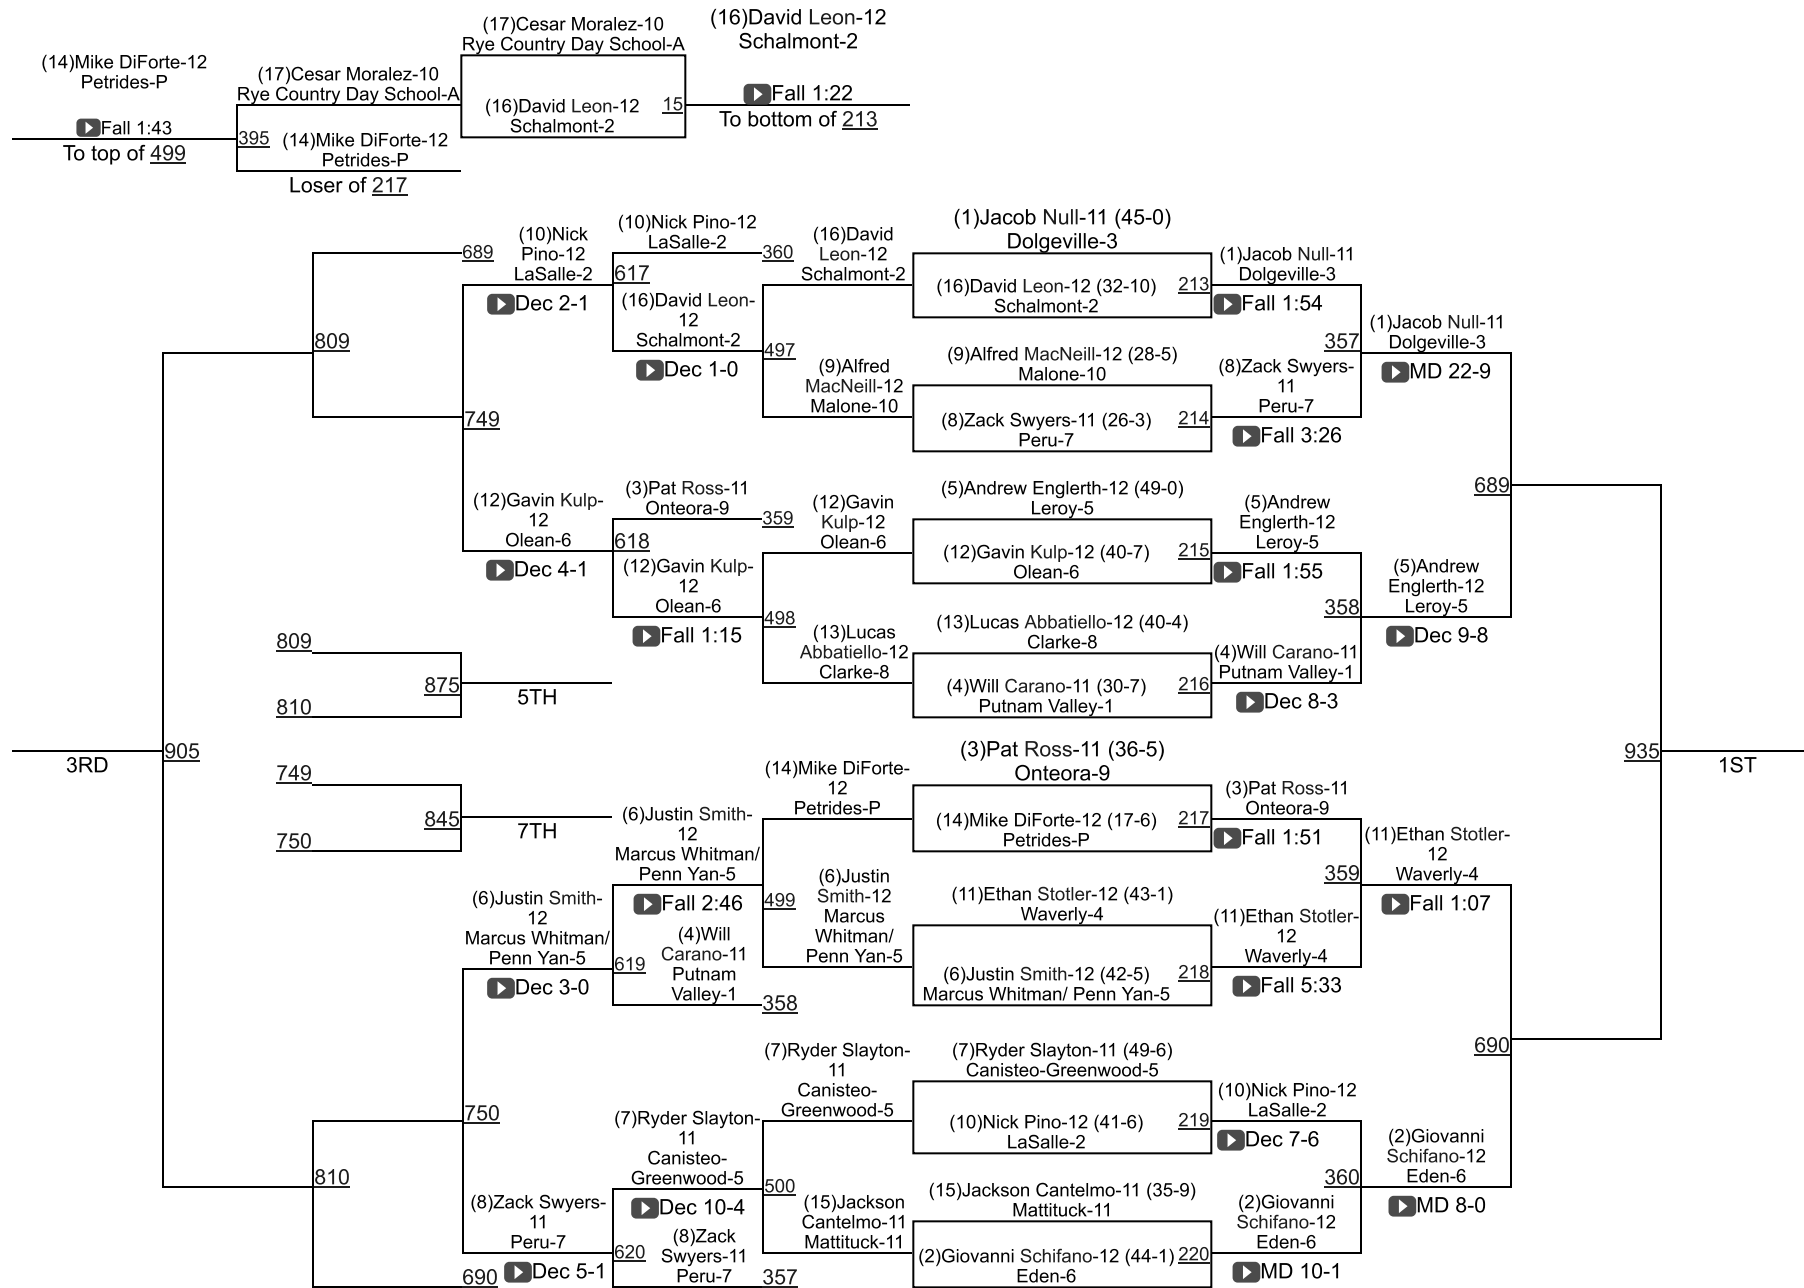

2020 NYSPHSAA State Championships

II-160