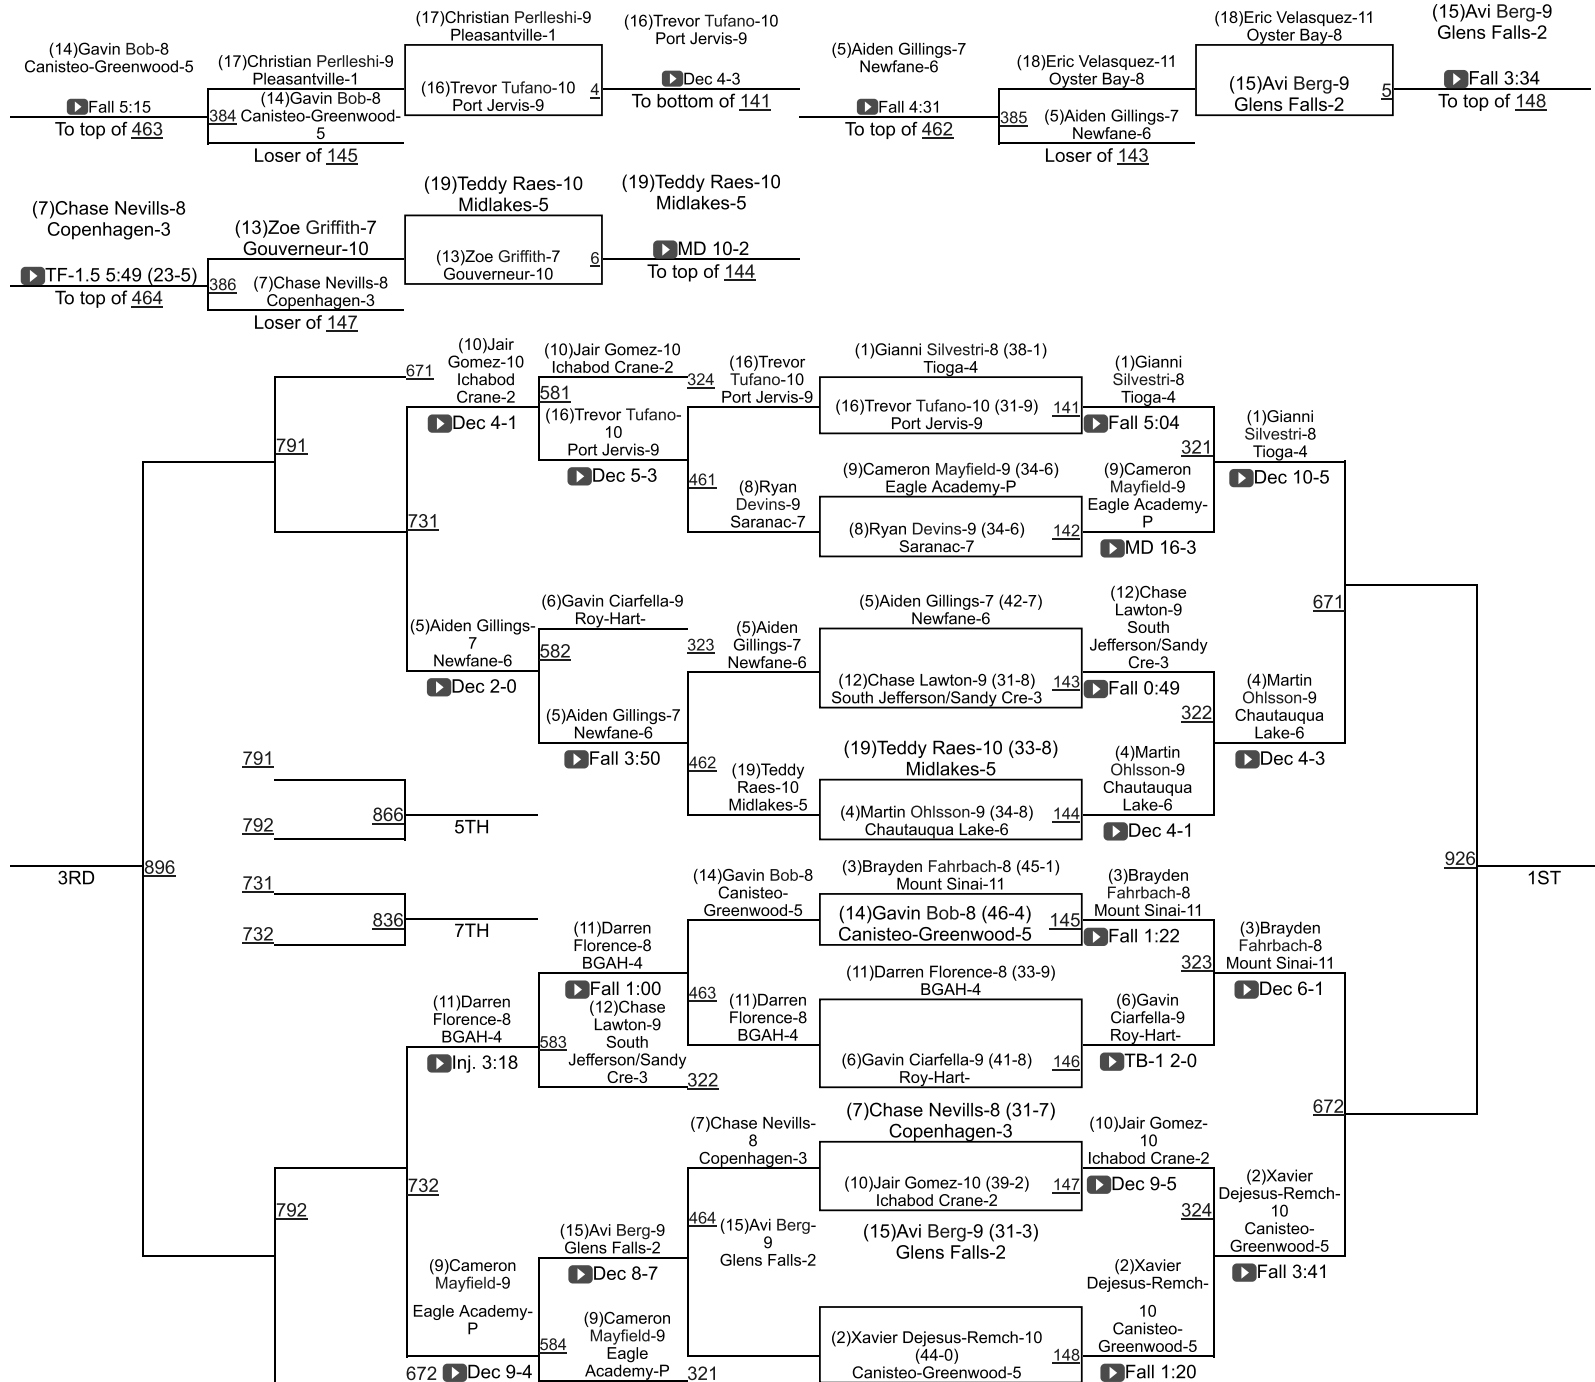

Individual Team Scores Division 2

1	Tioga	37.5	51	Mexico	8.0
2	Palmyra-Macedon	36.0	56	Adirondack	7.0
3	Norwich	30.5	56	Coxsackie Athens	7.0
4	Central Valley Academy	30.0	56	Letchworth	7.0
5	Mount Sinai	29.5	56	Locust Valley	7.0
6	Gouverneur	28.5	56	Mount Markham	7.0
7	Cold Spring Harbor	28.0	56	Owego	7.0
8	Cobleskill-Richmondville	27.0	56	Peru	7.0
8	Newfane	27.0	56	Portville	7.0
10	South Jefferson/Sandy Creek	22.5	56	Red Hook	7.0
11	Clarke	19.0	56	Whitehall Ft Ann	7.0
11	Saranac	19.0	66	Albion	6.0
13	Greenville	17.0	66	Groton	6.0
13	Onteora	17.0	66	Holland Patent	6.0
15	Pleasantville	16.0	66	Irvington	6.0
16	Fredonia	15.5	66	Newark Valley	6.0
17	Bolivar-Richburg	15.0	66	Warrensburg Bolton	6.0
18	Port Jervis	14.0	66	Wheatley	6.0
18	Windsor	14.0	73	Oyster Bay	5.5
20	BGAH	13.0	74	Alden-Depew	5.0
20	Eagle Academy	13.0	74	Alexander	5.0
20	East Rochester	13.0	74	John Glenn	5.0
20	Olean	13.0	74	Lake Shore	5.0
20	Pioneer	13.0	74	Marcus Whitman/ Penn Yan	5.0
25	Tamarac	12.5	74	Petrides	5.0
26	Canisteo-Greenwood	12.0	80	Ichabod Crane	4.0
26	Iroquois	12.0	80	LaSalle	4.0
26	Mattituck	12.0	80	North Rose Wolcott	4.0
29	Ardsley	11.0	83	Berne Knox Westerlo Middleburgh	3.0
29	Canastota	11.0	83	Collegiate School	3.0
29	Cooperstown	11.0	83	Croton	3.0
29	Marcellus/Onondaga	11.0	83	General Brown	3.0
29	Perry	11.0	83	Hadley Luzerne Lake George	3.0
29	Waverly	11.0	83	Maple Grove	3.0
35	Bayport-Blue Point	10.5	83	Oxford/Greene	3.0
35	Warsaw	10.5	83	Pawling	3.0
37	Dolgeville	10.0	83	Pearl River	3.0
37	Honeoye Falls-Lima	10.0	83	Putnam Valley	3.0
37	Lowville	10.0	83	Southwestern	3.0
37	Walton/Delaware Academy	10.0	83	Tonawanda	3.0
41	Eden	9.0	83	Watervliet	3.0
41	Homer	9.0	96	Sherburne Earlville	2.5
41	Hudson Falls	9.0	97	Beaver River	2.0
41	Leroy	9.0	97	Dryden	2.0
41	Maple Hill	9.0	97	Falconer	2.0
41	Our Lady Of Lourdes	9.0	97	Roy-Hart	2.0
41	Shoreham-Wading River	9.0	101	East Aurora - Holland	1.0
41	Sidney	9.0	101	Glens Falls	1.0
41	Susquehanna Valley	9.0	101	Hornell	1.0
50	Center Moriches	8.5	101	Pavillion/York	1.0
51	Chautauqua Lake	8.0	101	Schalmont	1.0
51	Corinth	8.0	101	Seaford	1.0
51	Hannibal-Cato Meridian	8.0	101	South Lewis	1.0
51	Lyndonville	8.0			

2020 NYSPHSAA State Championships

II-99