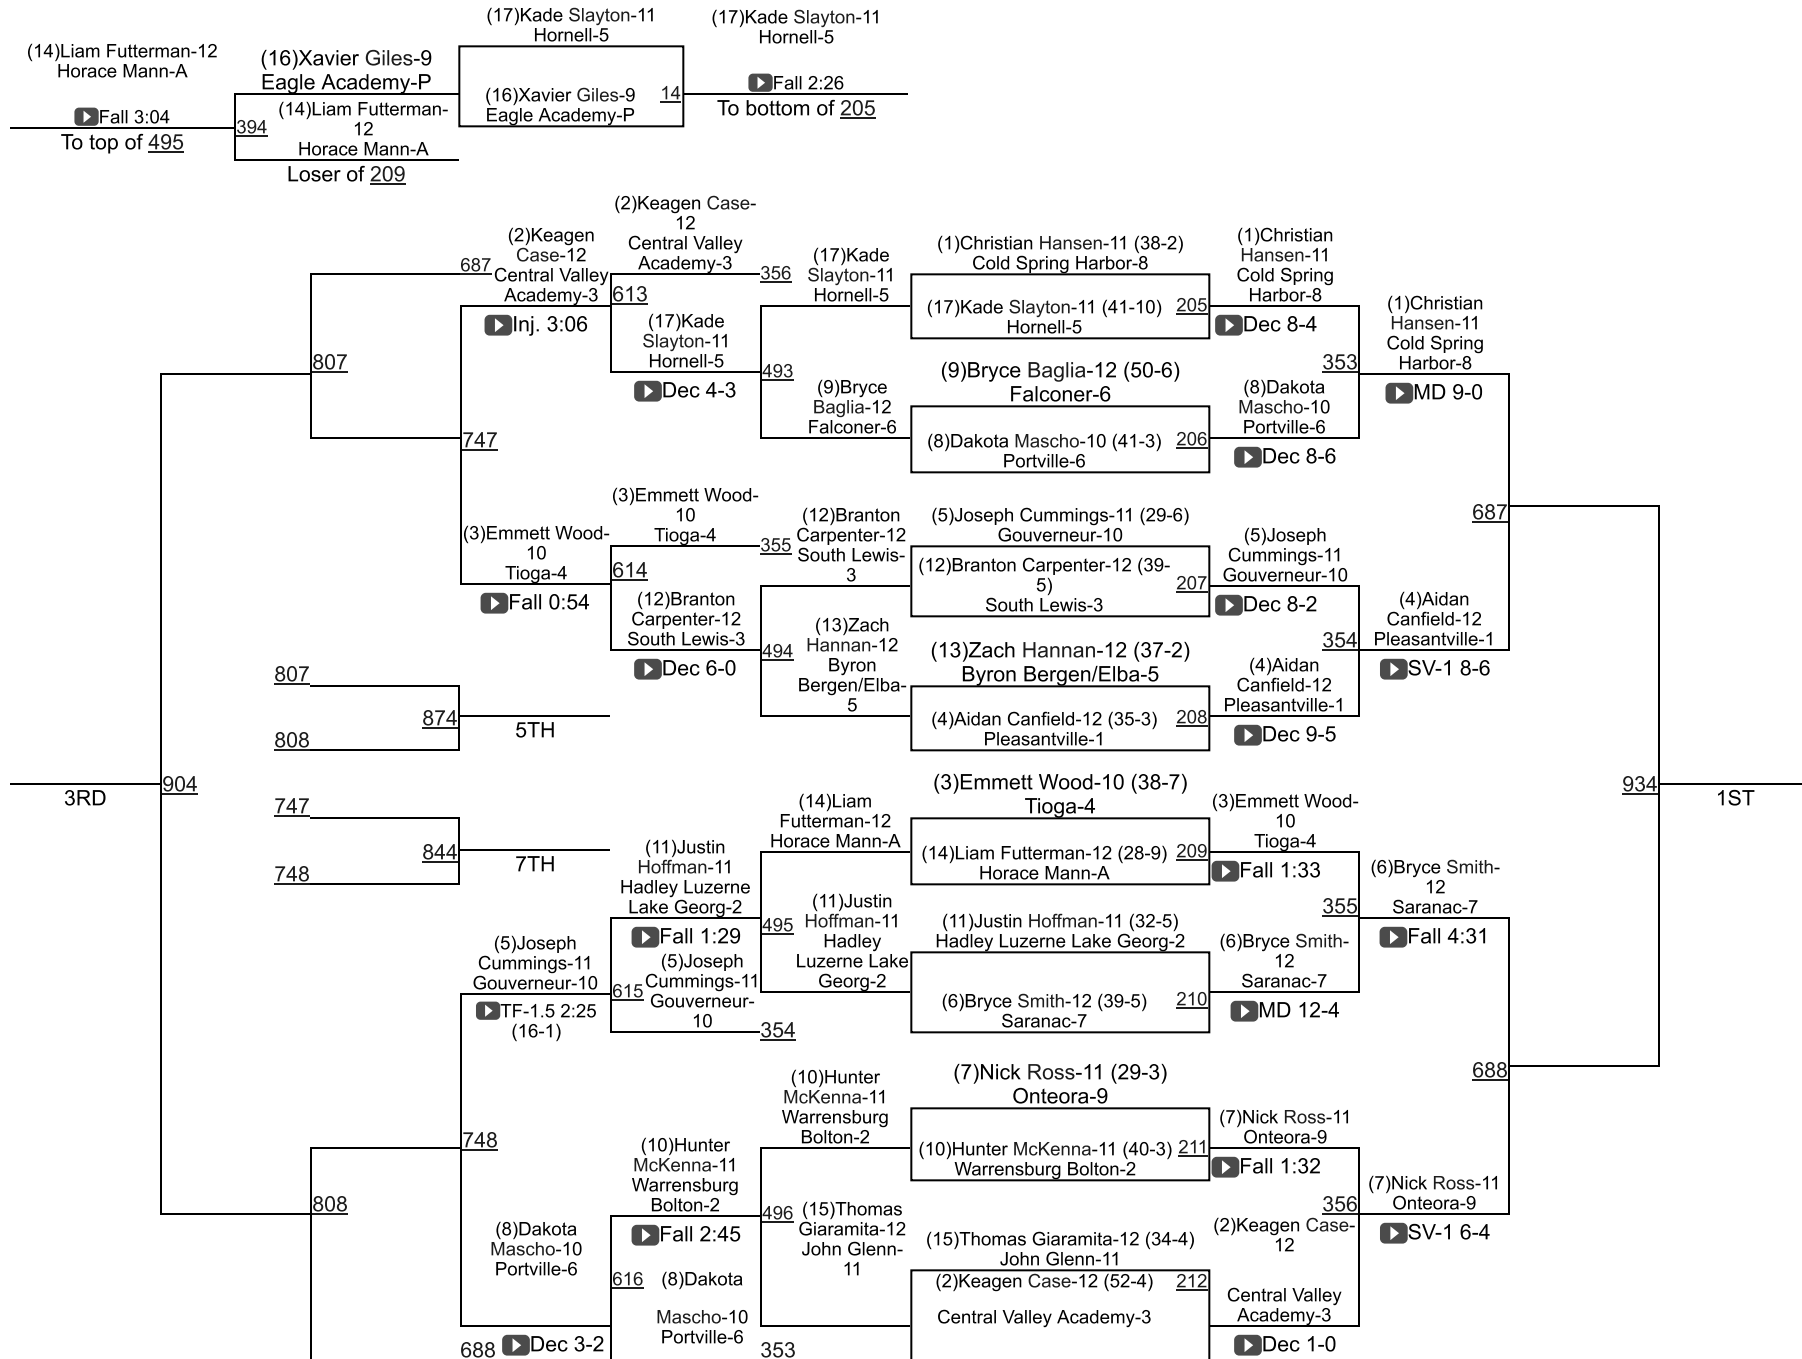

2020 NYSPHSAA State Championships

II-152