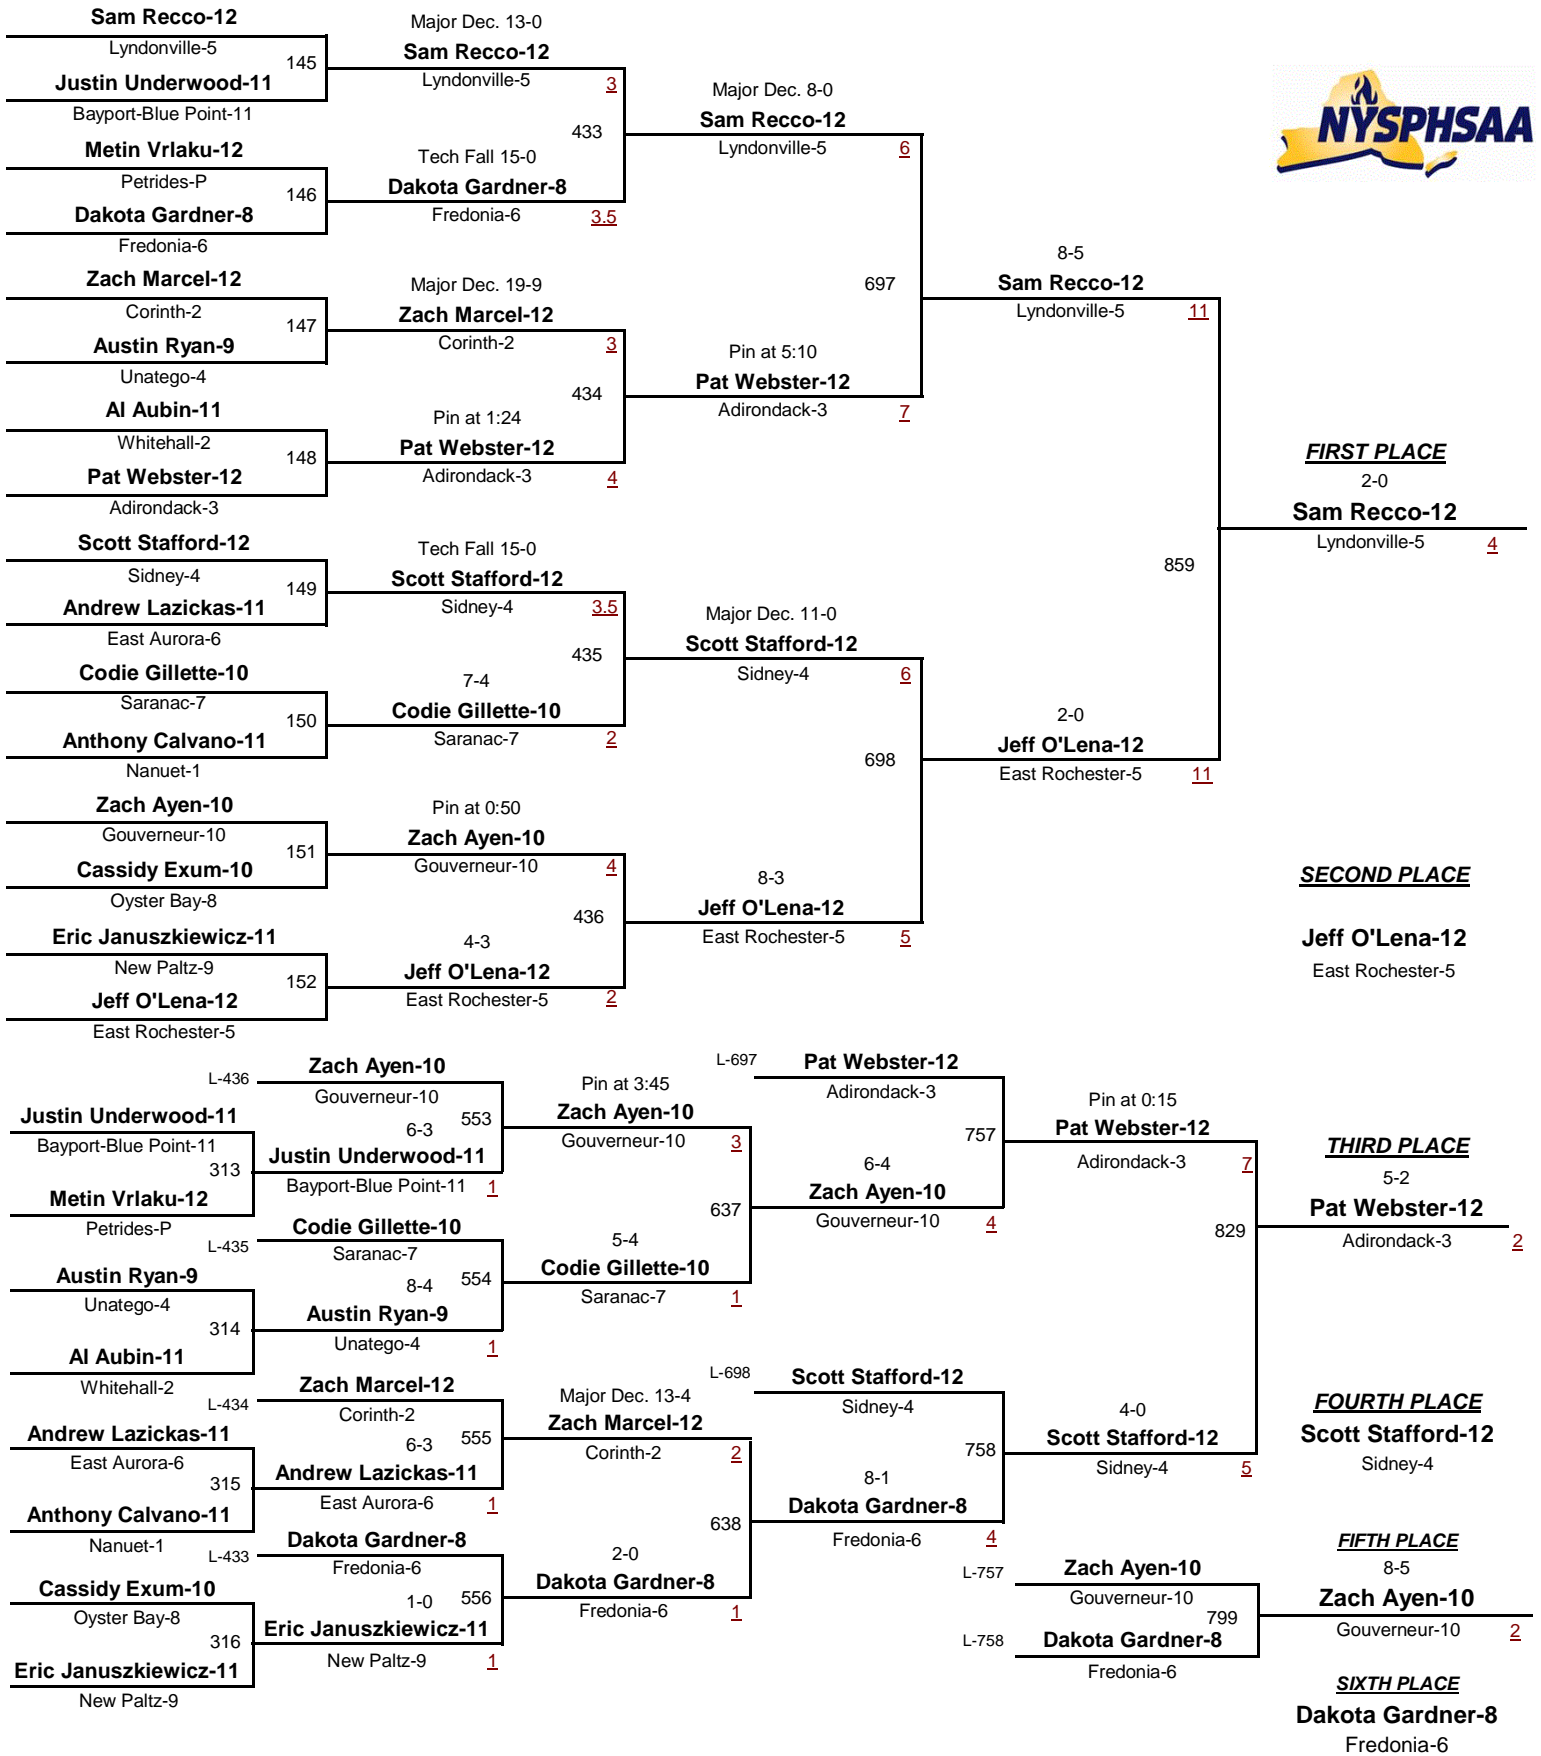

2012 NYSPHSAA Wrestling Championships

February 24th and 25th

DIVISION II

DIVISION

120

WEIGHT

2012 NYSPHSAA Wrestling Championships

February 24th and 25th