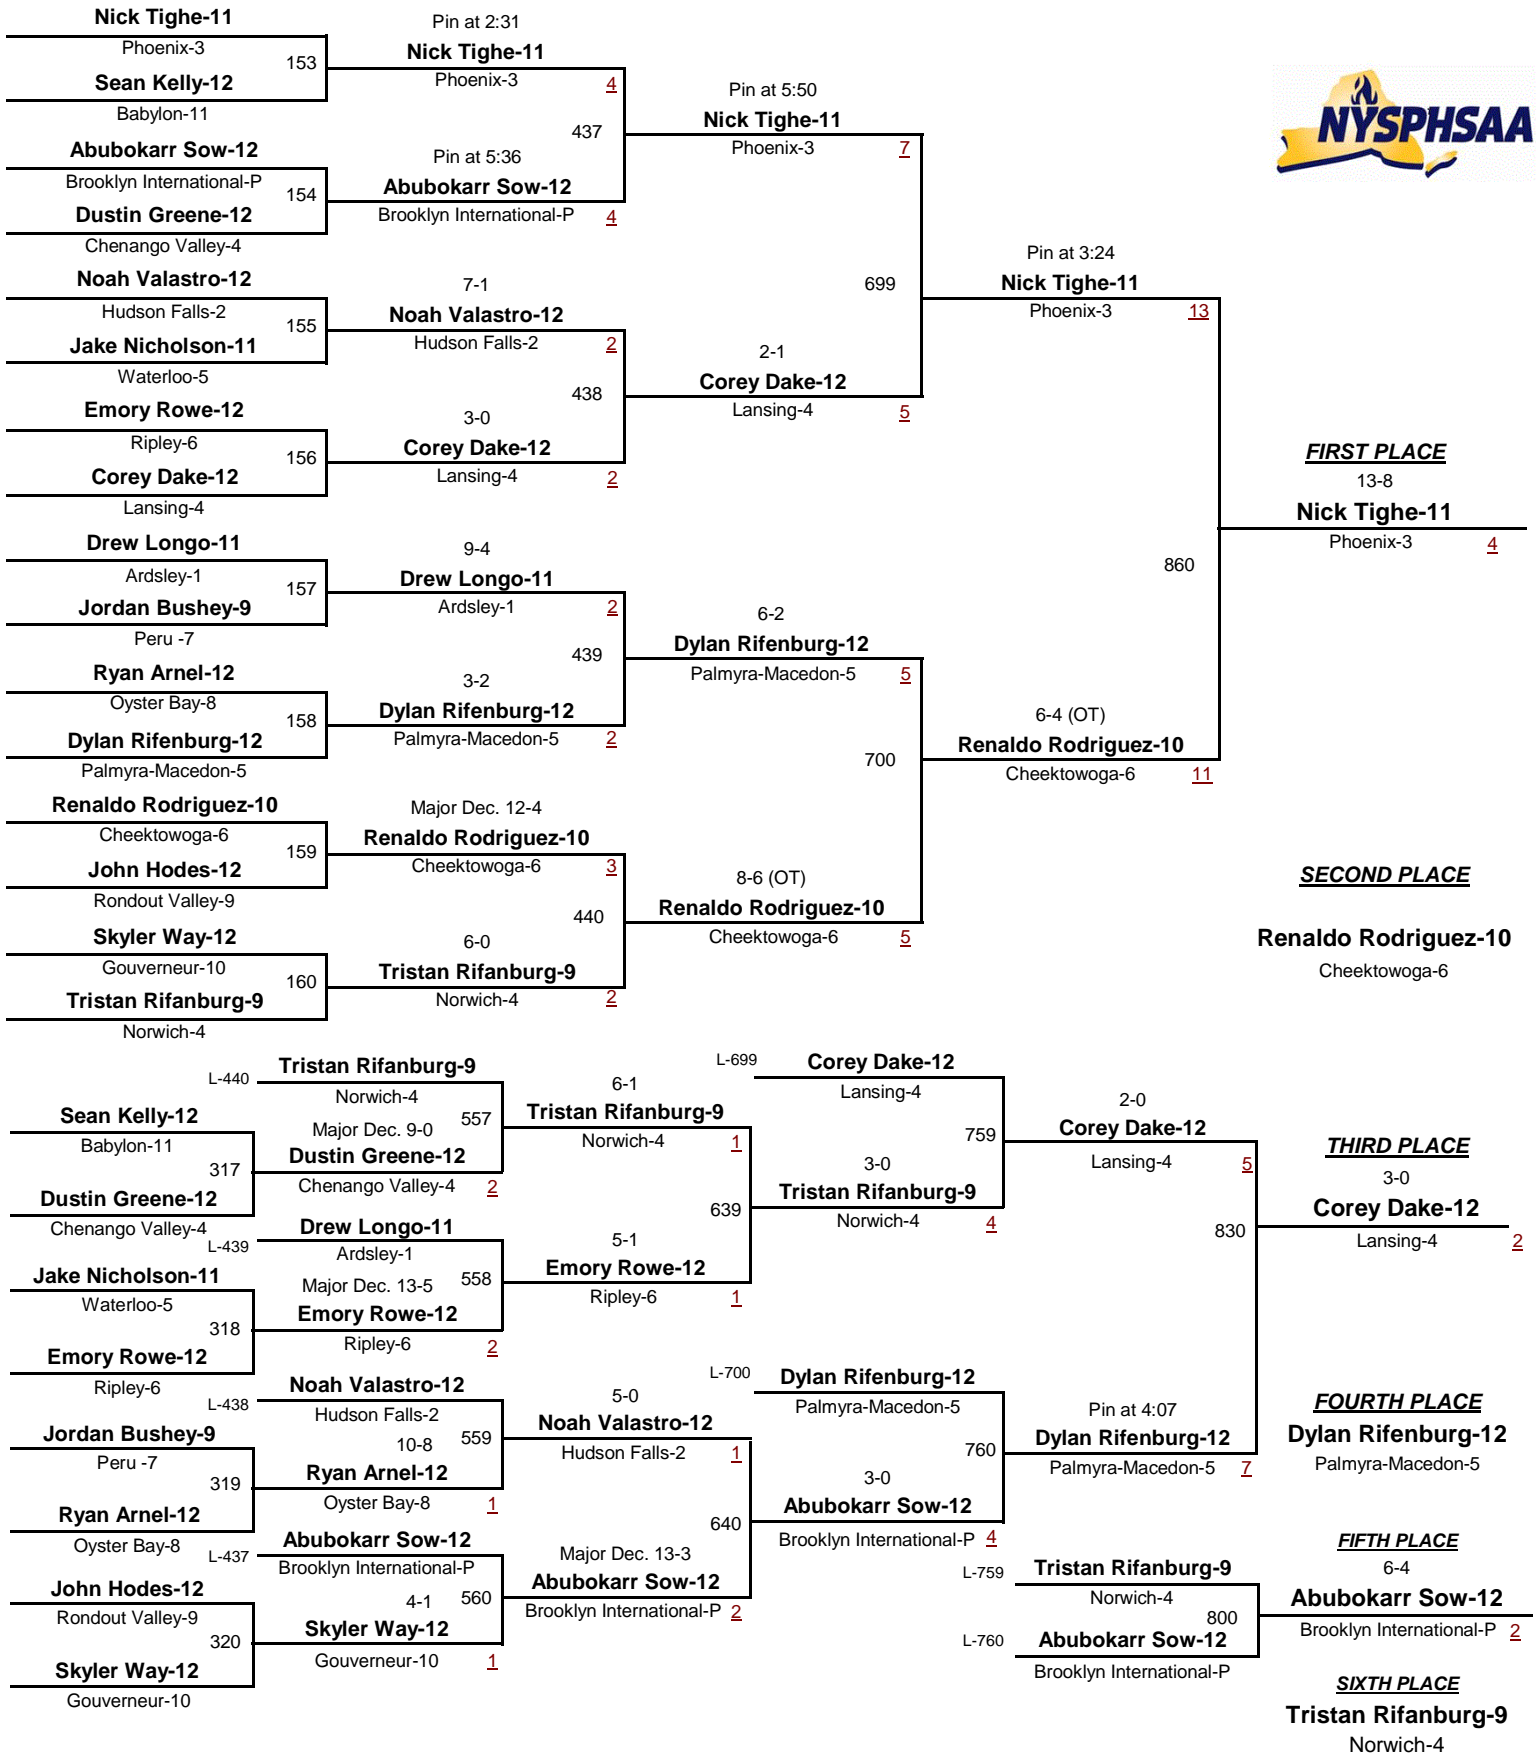

DIVISION II

DIVISION

126

WEIGHT

2012 NYSPHSAA Wrestling Championships

February 24th and 25th

DIVISION II

DIVISION