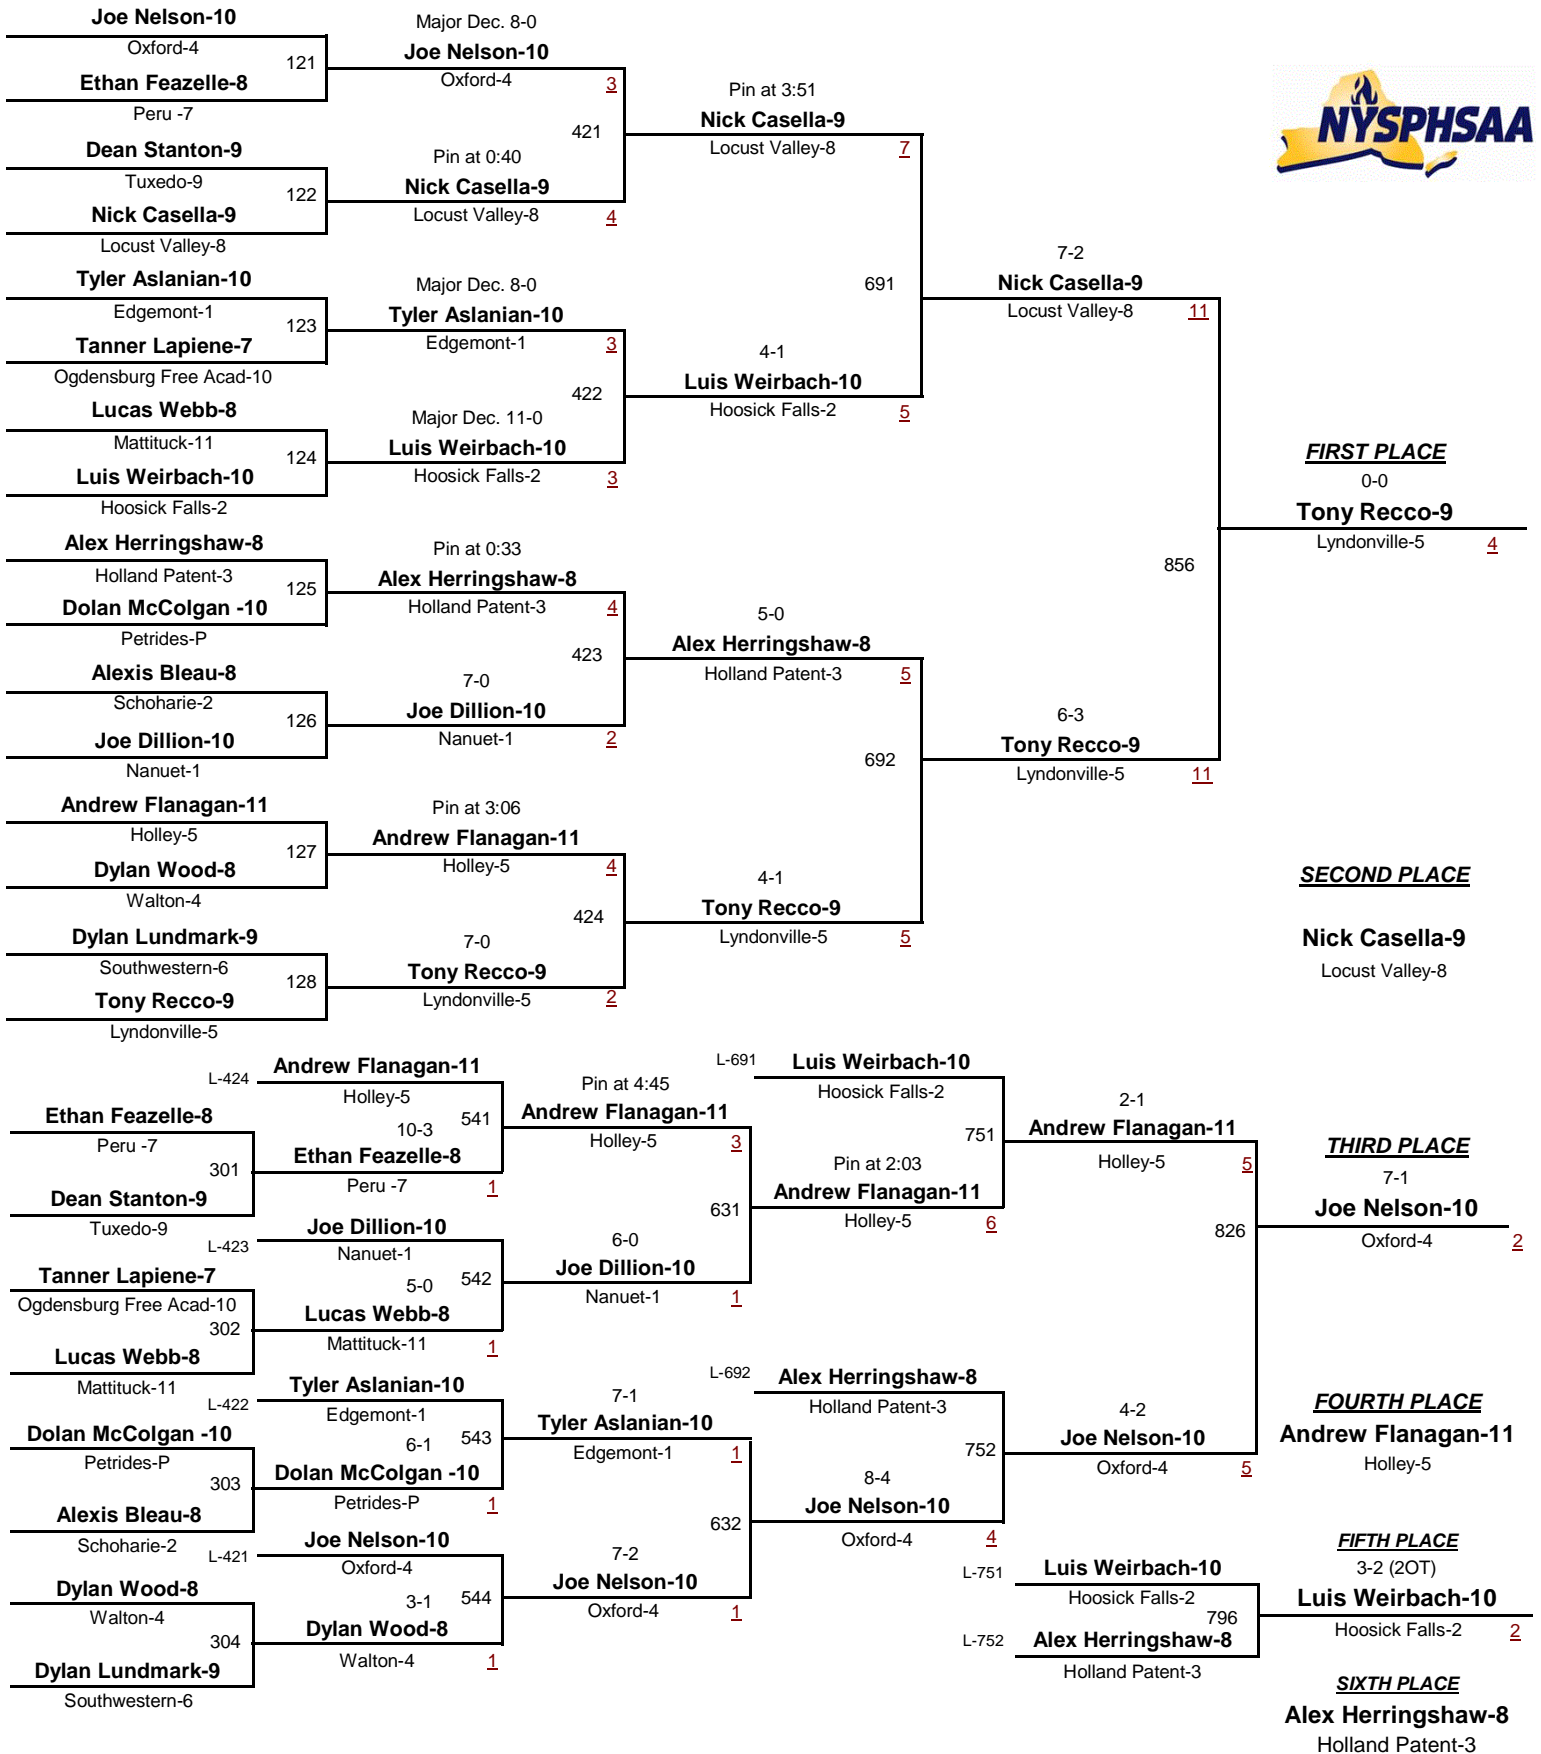

DIVISION II

DIVISION

99

WEIGHT

2012 NYSPHSAA Wrestling Championships

February 24th and 25th

DIVISION II

DIVISION