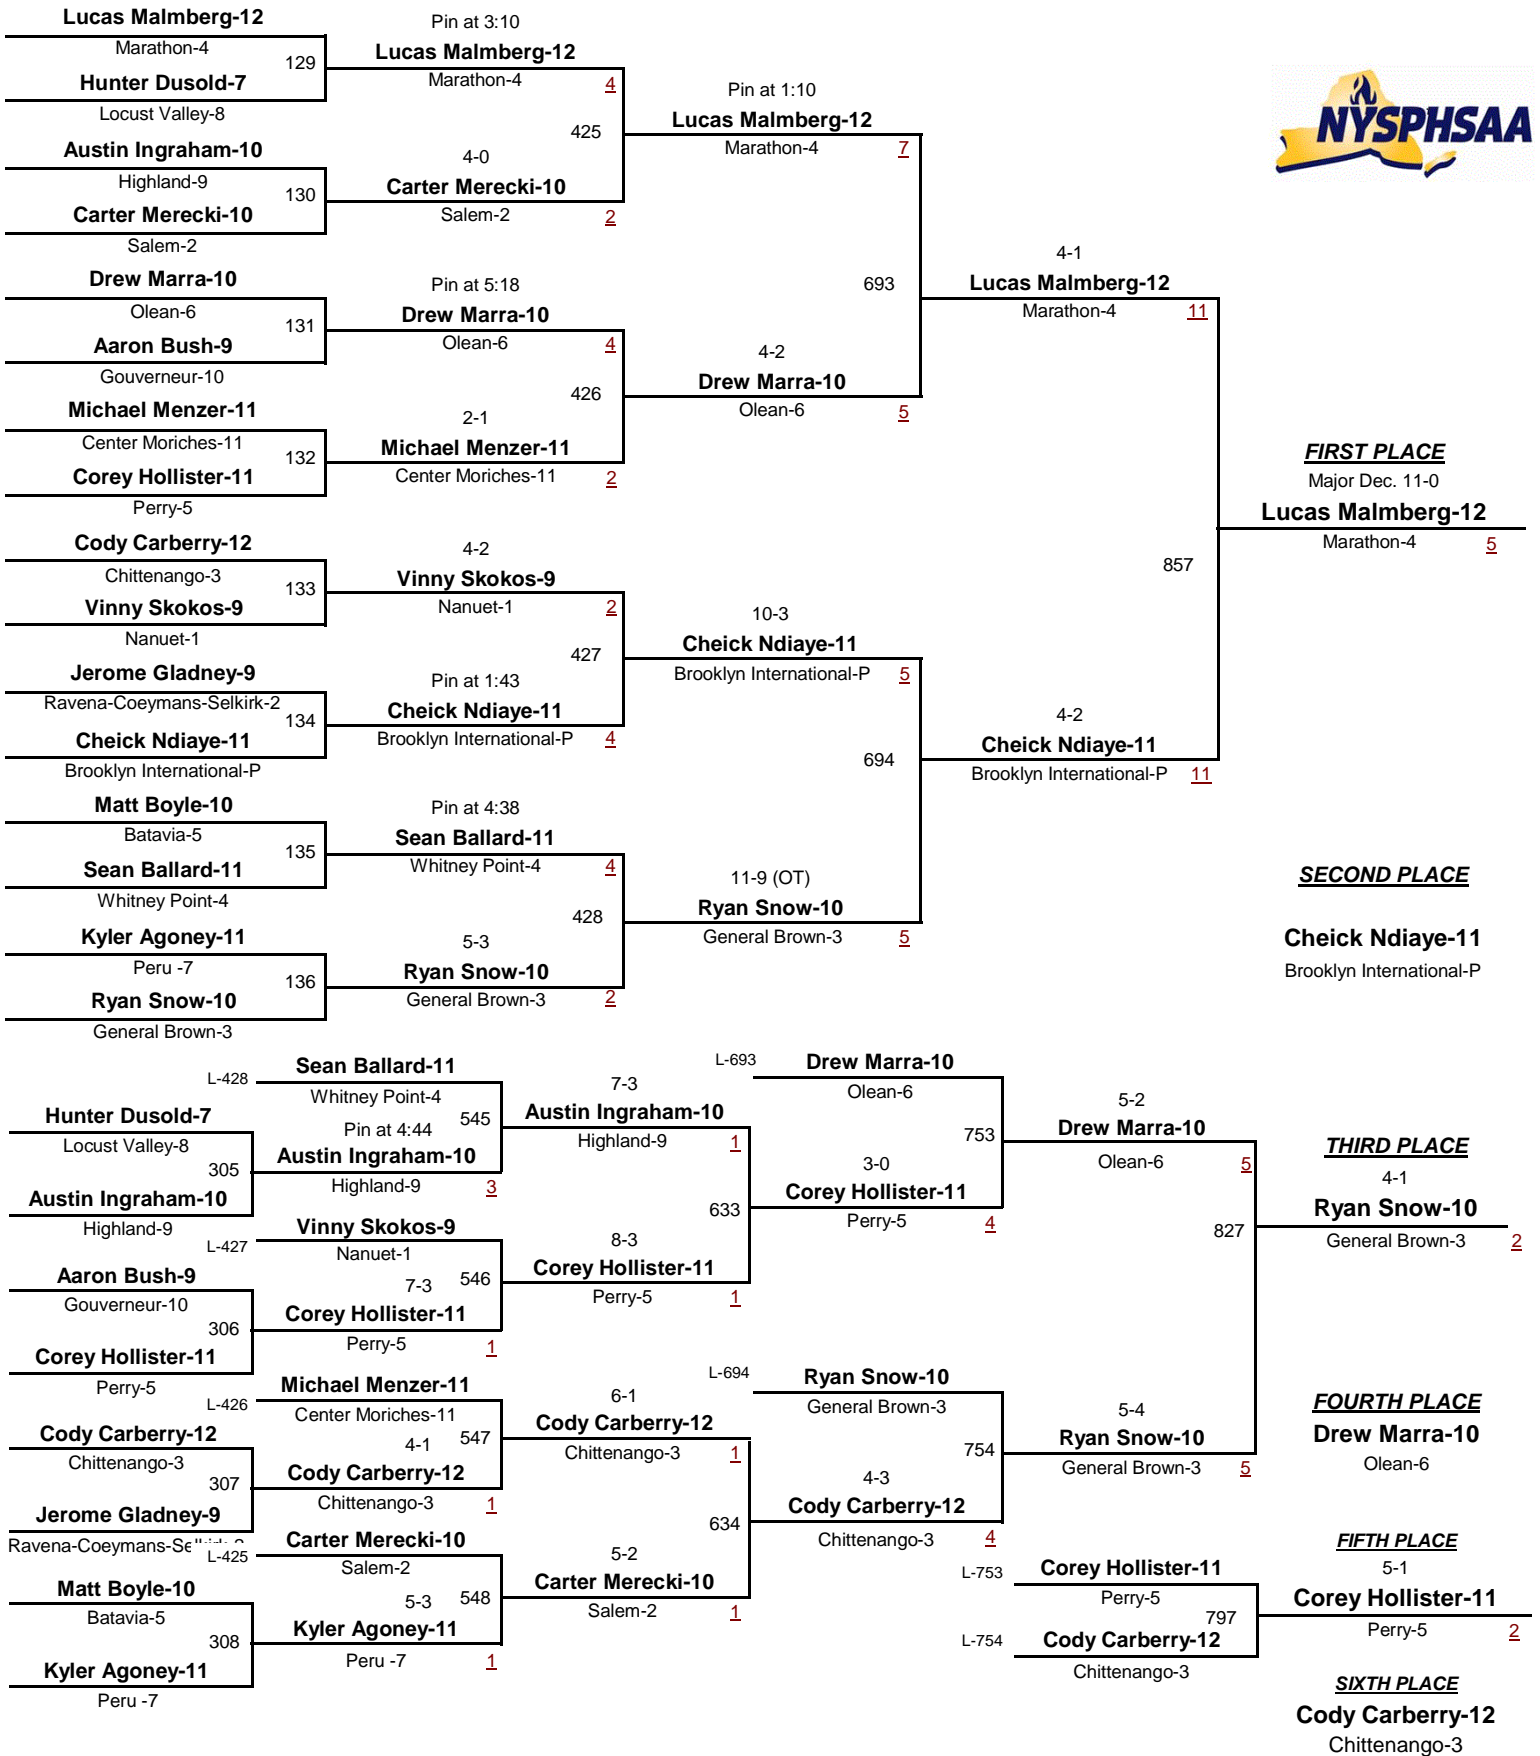

DIVISION II

DIVISION

106

WEIGHT

2012 NYSPHSAA Wrestling Championships

February 24th and 25th