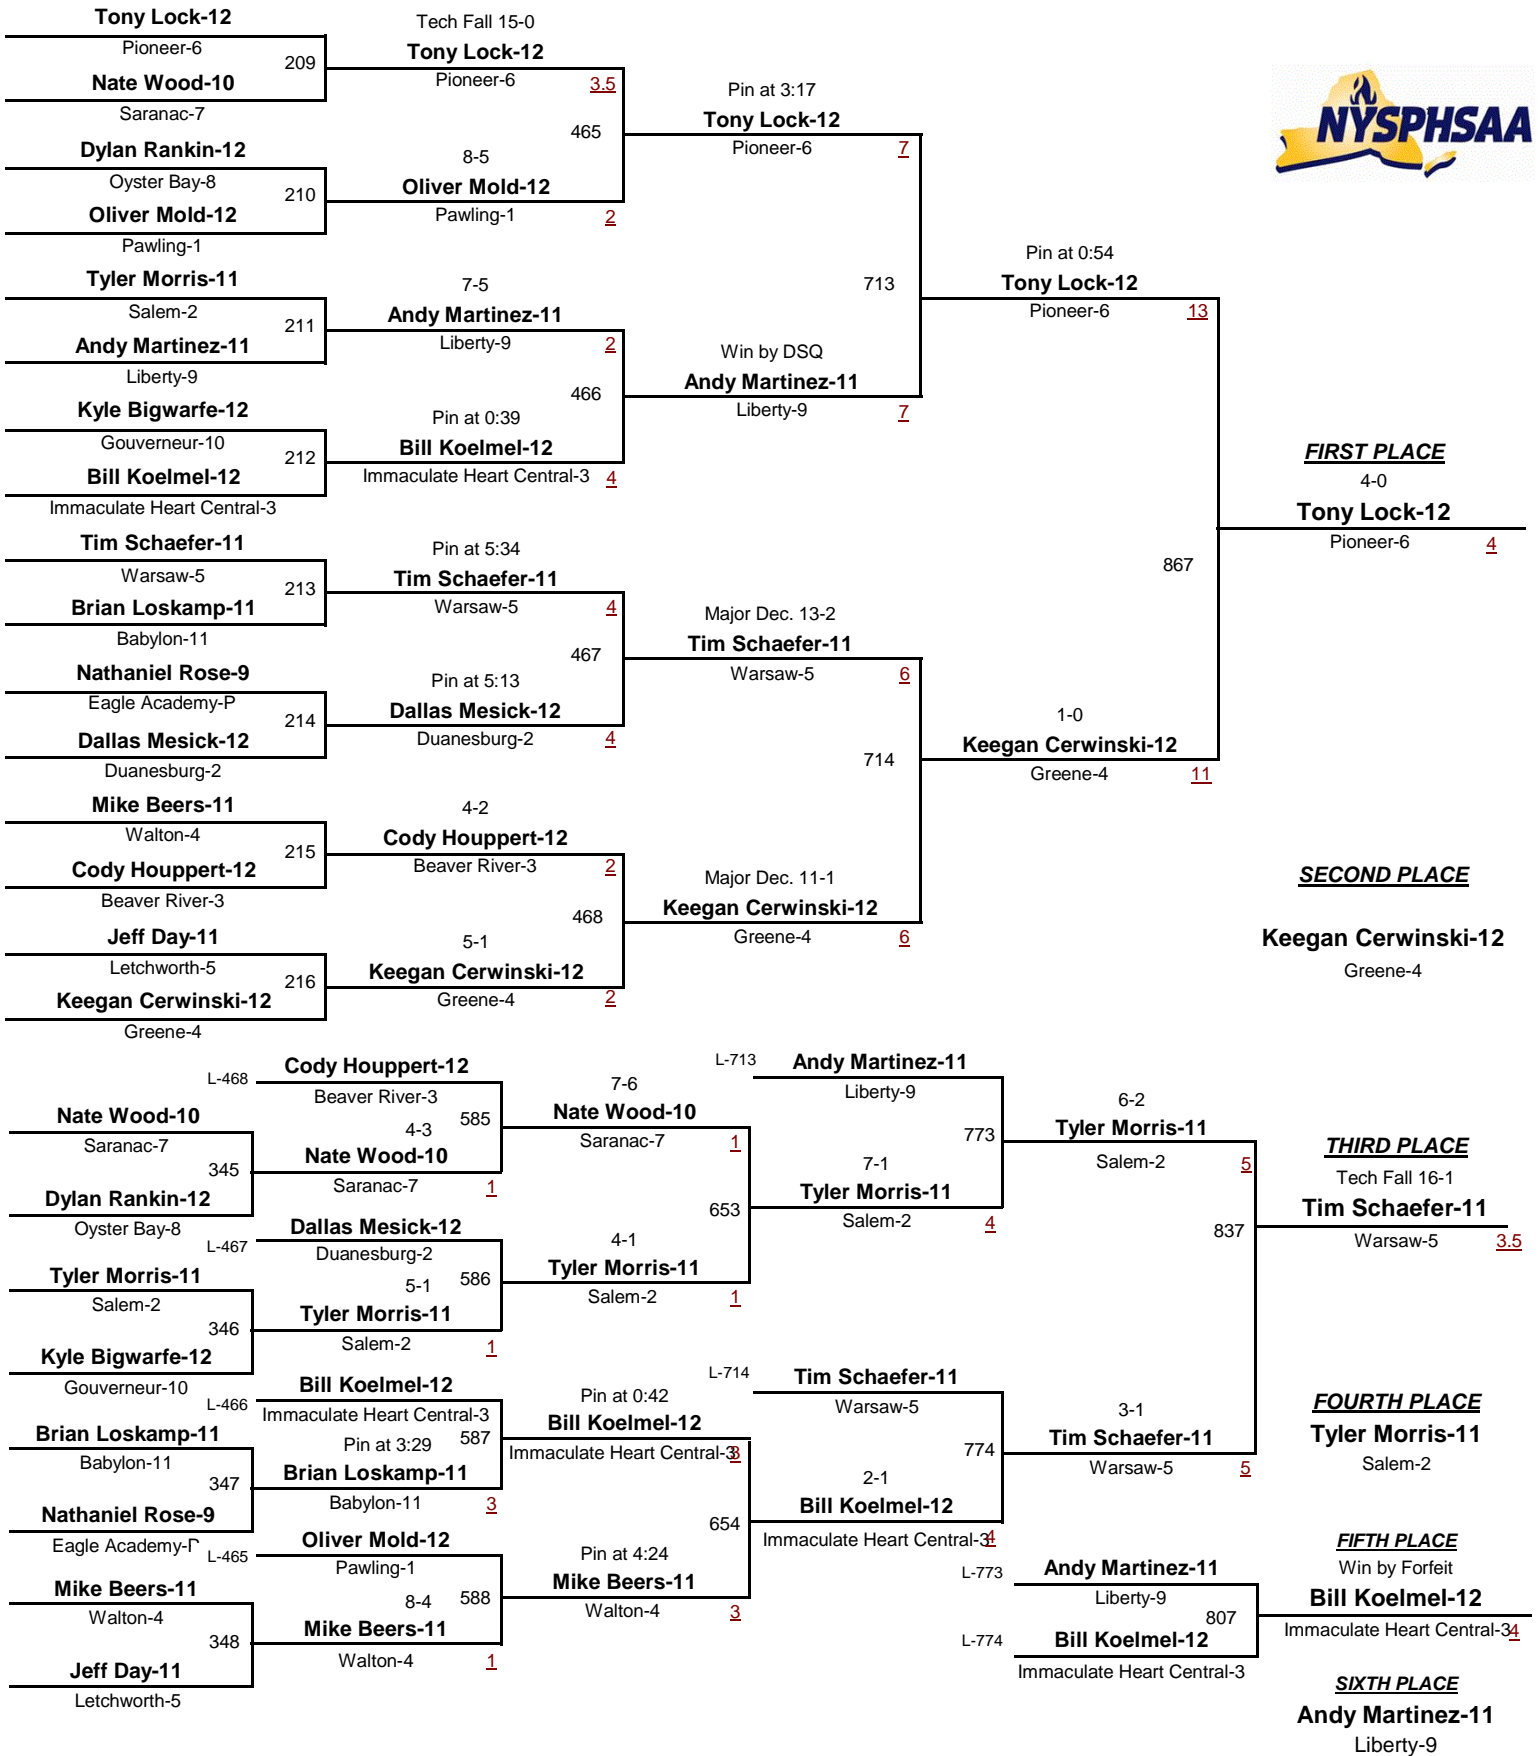

DIVISION II

DIVISION

182

WEIGHT

2012 NYSPHSAA Wrestling Championships

February 24th and 25th