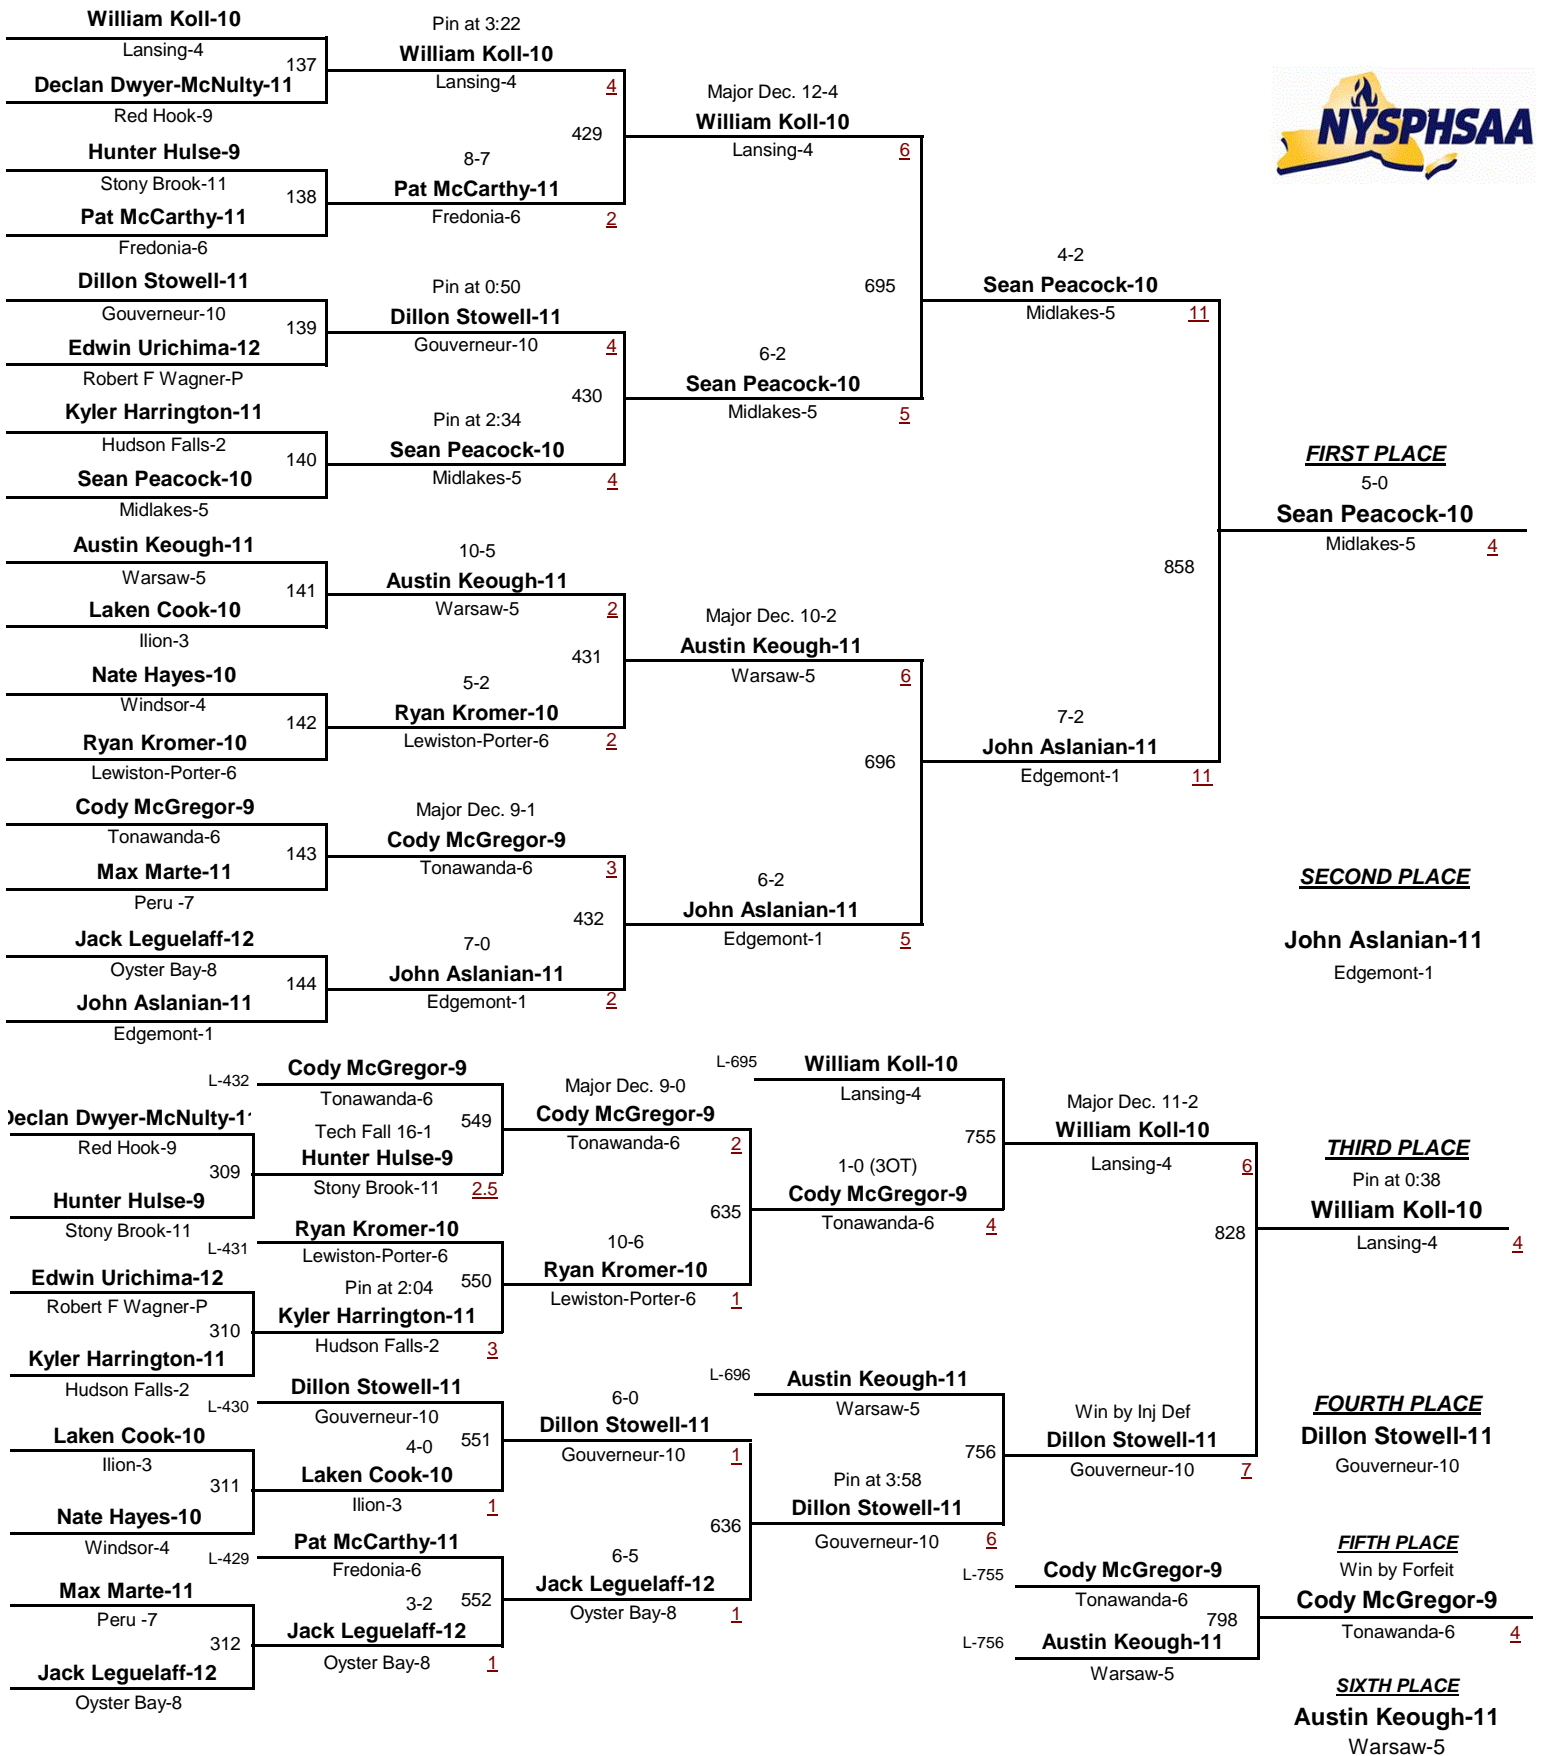

DIVISION II

DIVISION

113

WEIGHT

2012 NYSPHSAA Wrestling Championships

February 24th and 25th