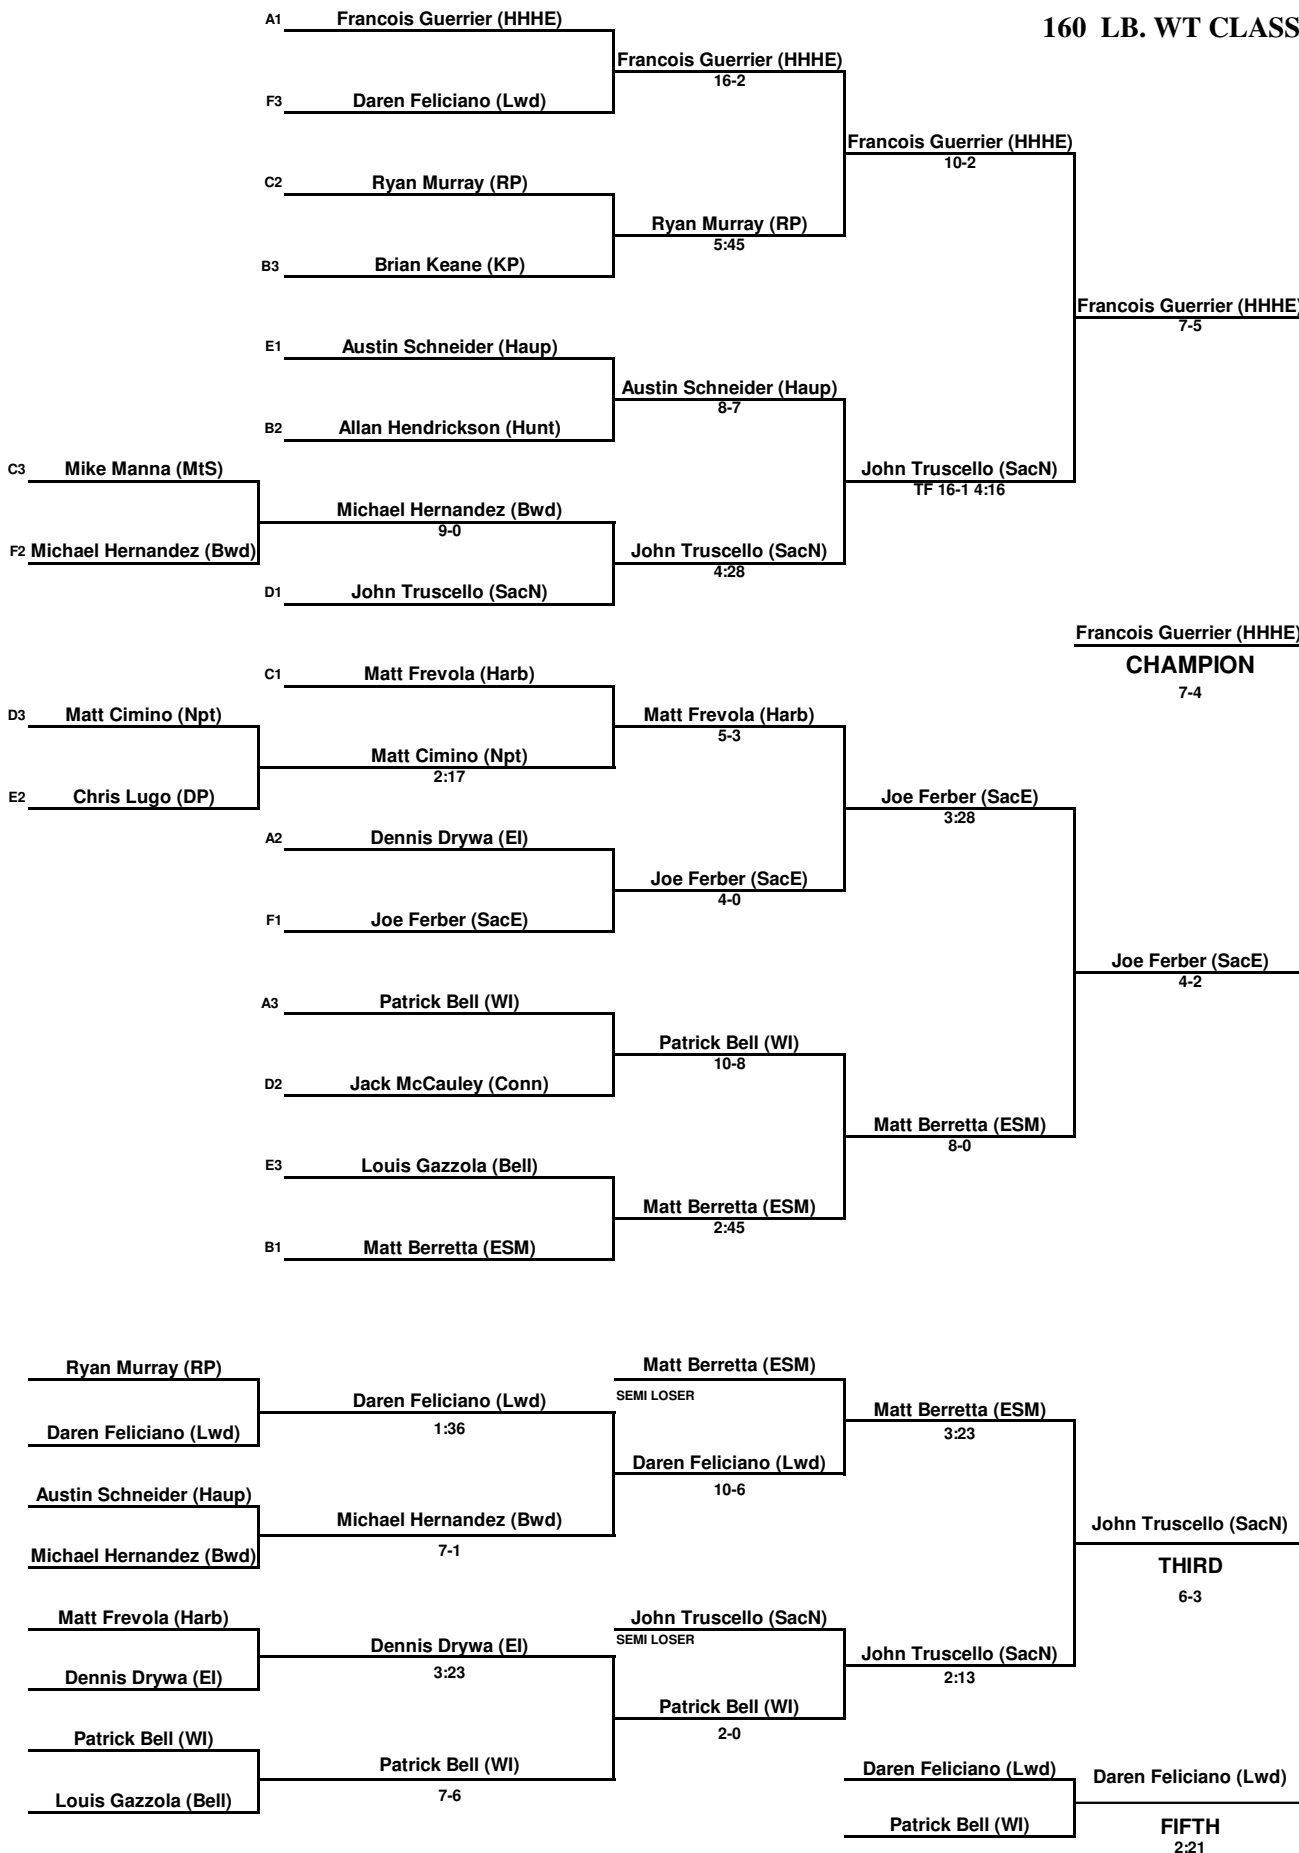

2007 SECTION XI DIVISION I CHAMPIONSHIPS

160 LB. WT CLASS