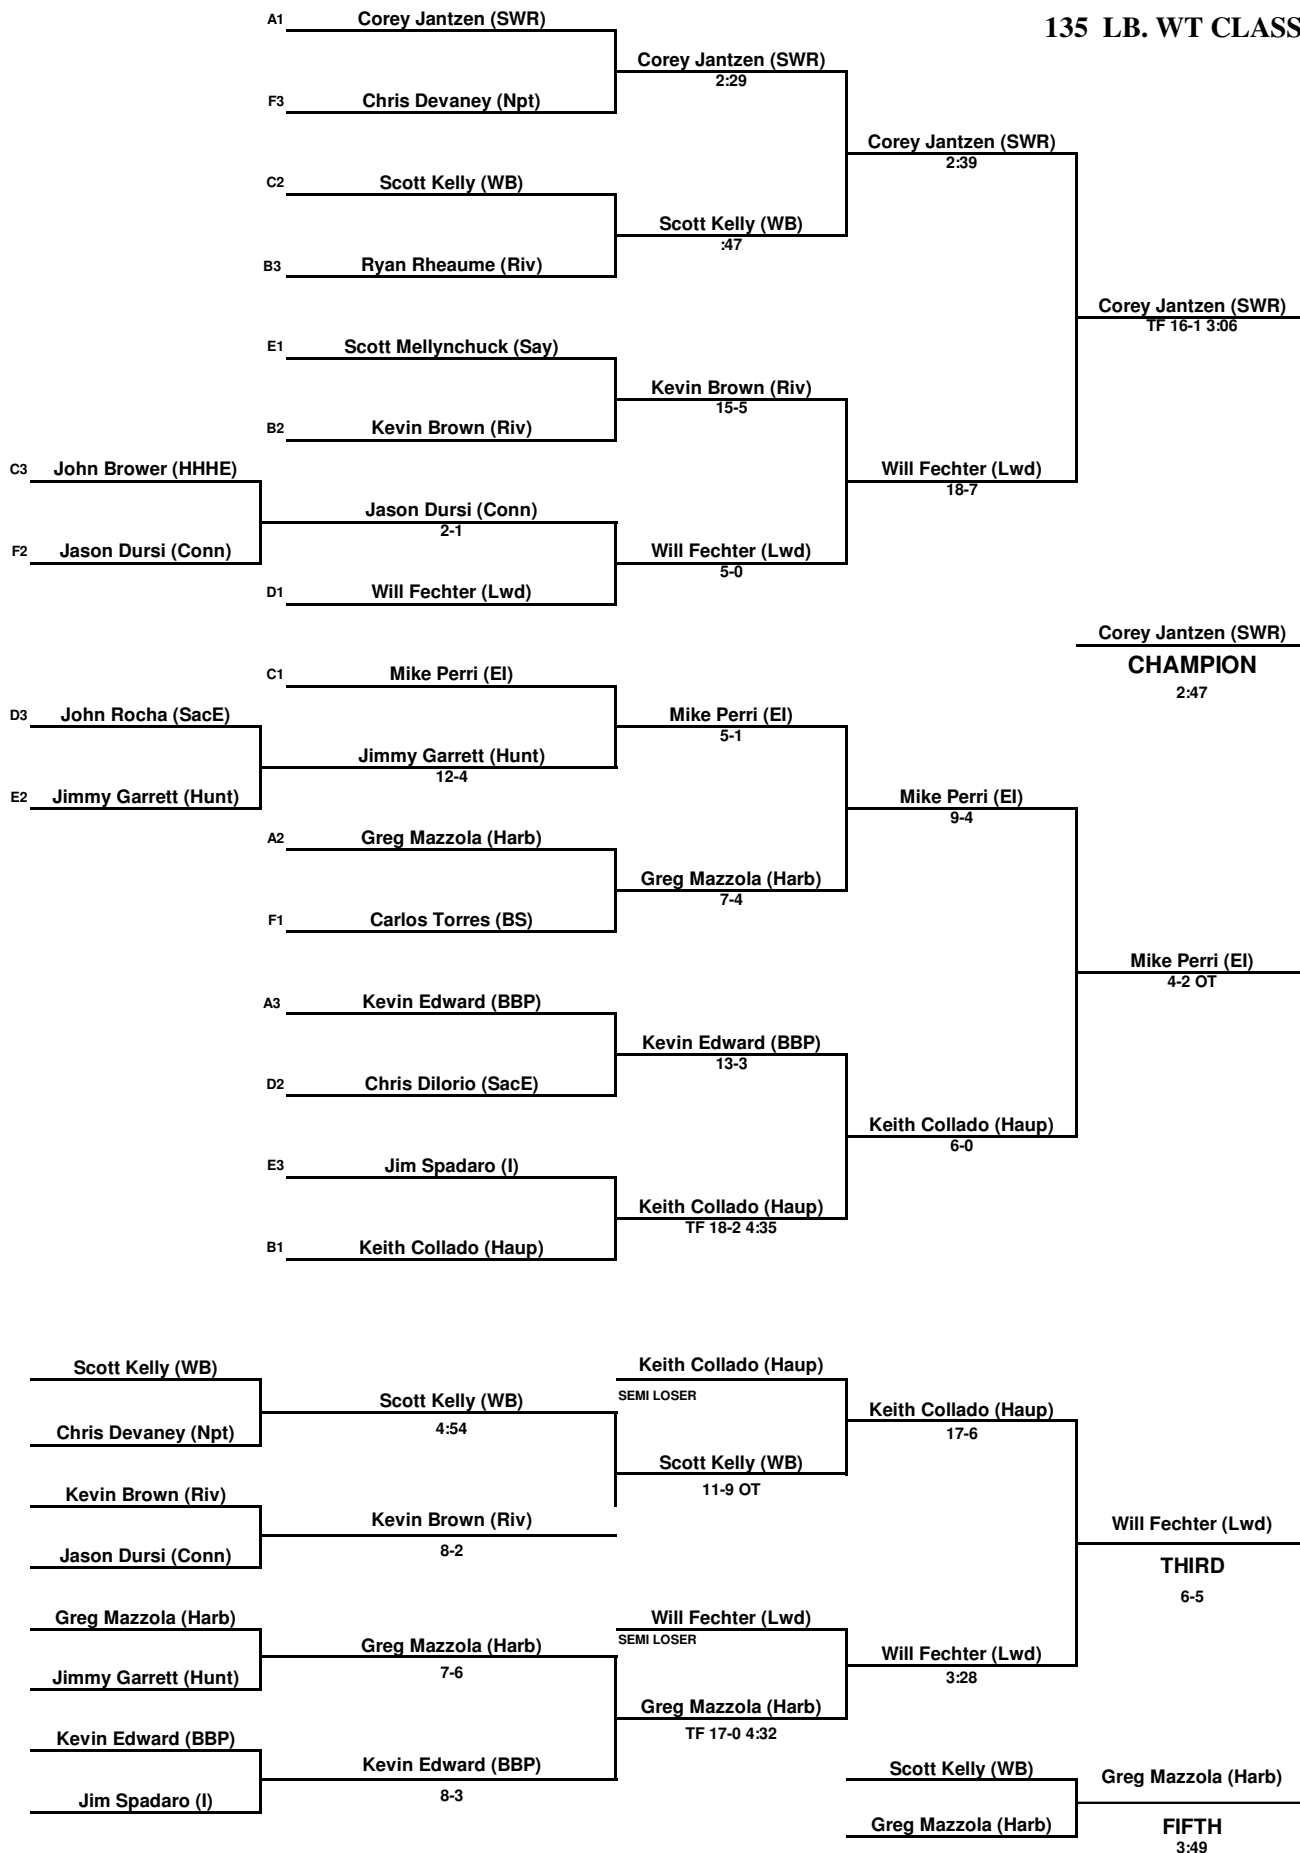

125 LB. WT CLASS

2007 SECTION XI DIVISION I CHAMPIONSHIPS

130 LB. WT CLASS

2007 SECTION XI DIVISION I CHAMPIONSHIPS

135 LB. WT CLASS

2007 SECTION XI DIVISION I CHAMPIONSHIPS

140 LB. WT CLASS

2007 SECTION XI DIVISION I CHAMPIONSHIPS