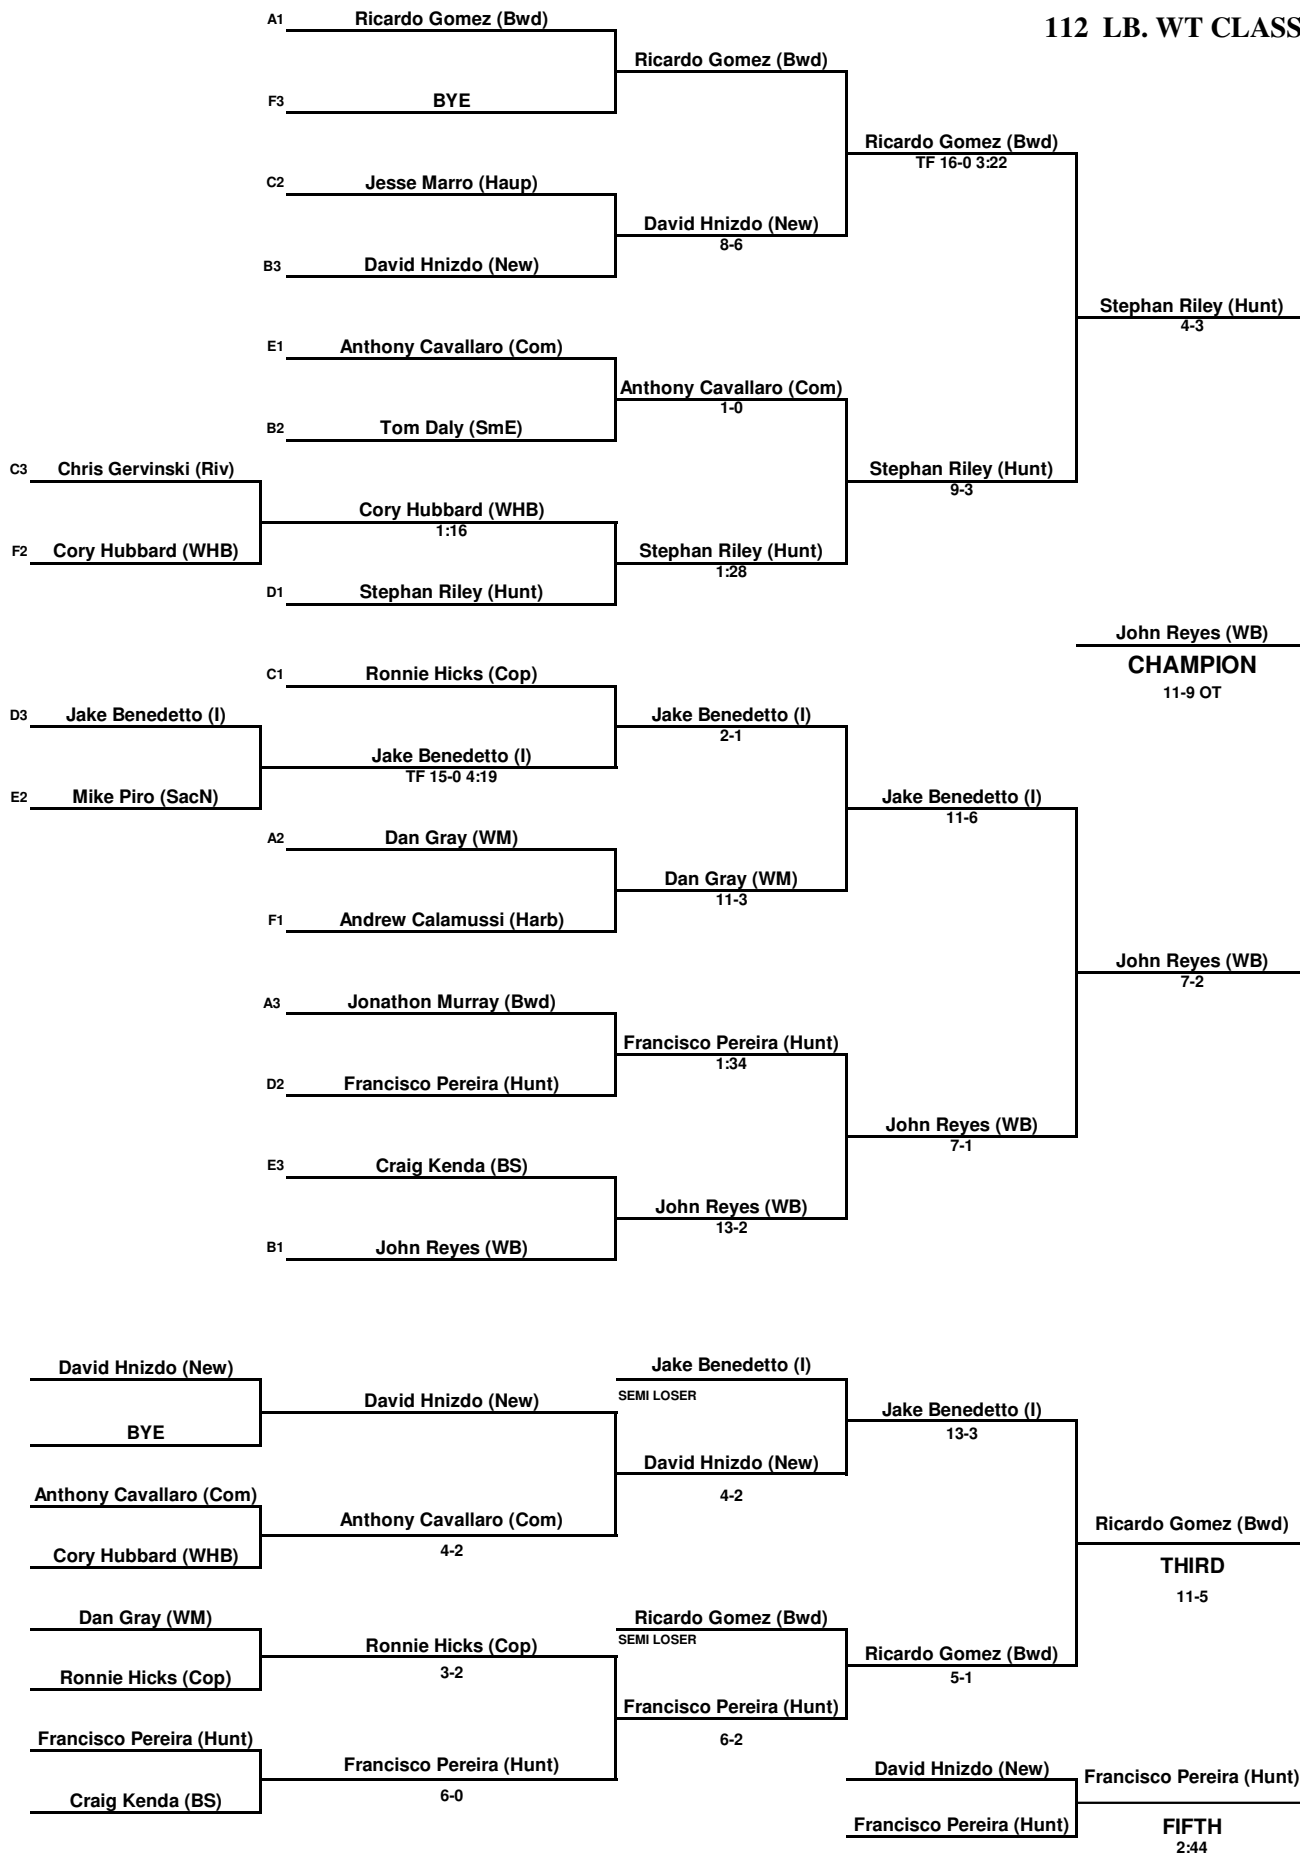

2007 SECTION XI DIVISION I CHAMPIONSHIPS

96 LB. WT CLASS

2007 SECTION XI DIVISION I CHAMPIONSHIPS

112 LB. WT CLASS

2007 SECTION XI DIVISION I CHAMPIONSHIPS

119 LB. WT CLASS

2007 SECTION XI DIVISION I CHAMPIONSHIPS