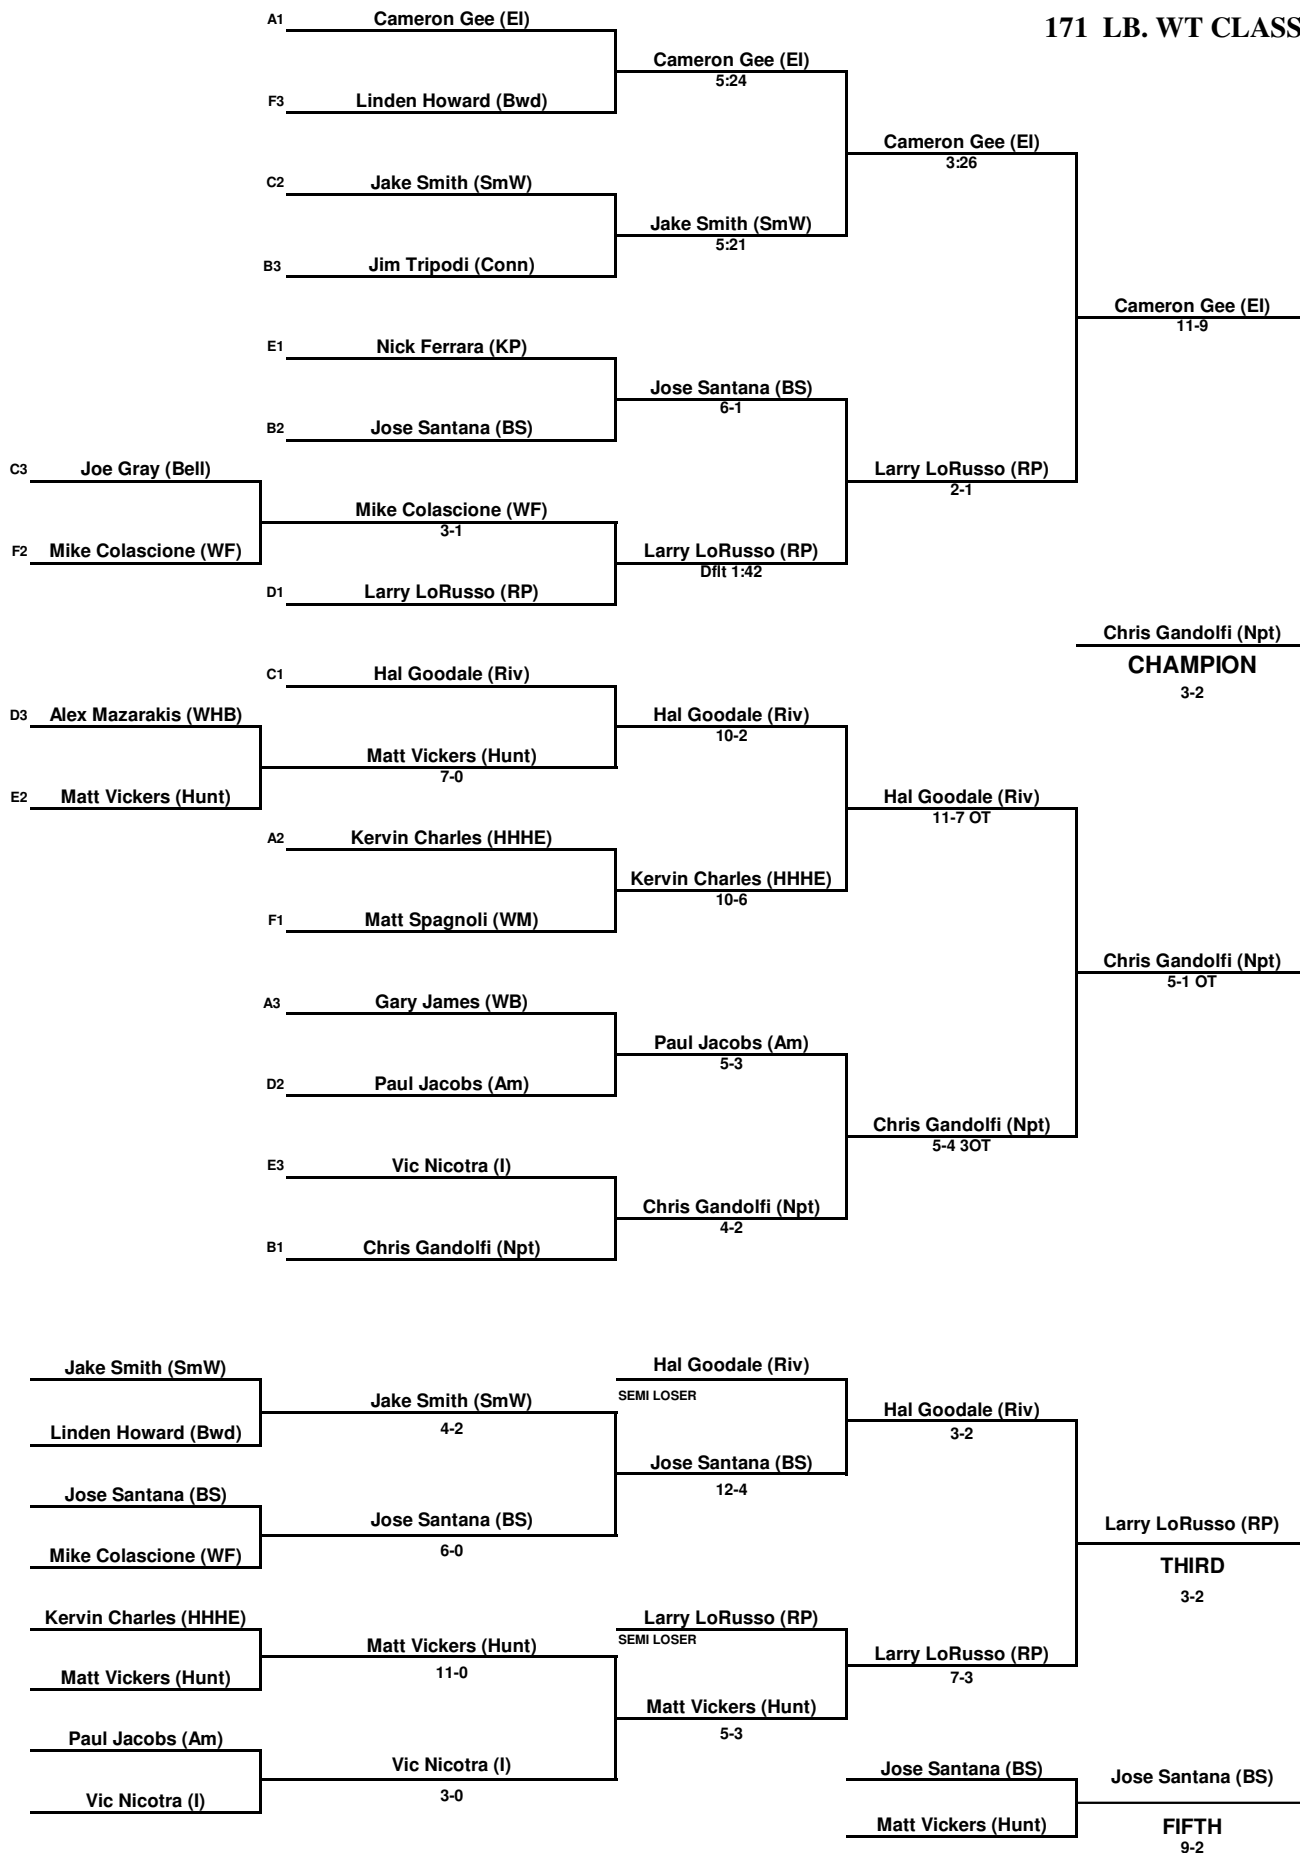

152 LB. WT CLASS

2007 SECTION XI DIVISION I CHAMPIONSHIPS

160 LB. WT CLASS

2007 SECTION XI DIVISION I CHAMPIONSHIPS

171 LB. WT CLASS

2007 SECTION XI DIVISION I CHAMPIONSHIPS

189 LB. WT CLASS

2007 SECTION XI DIVISION I CHAMPIONSHIPS