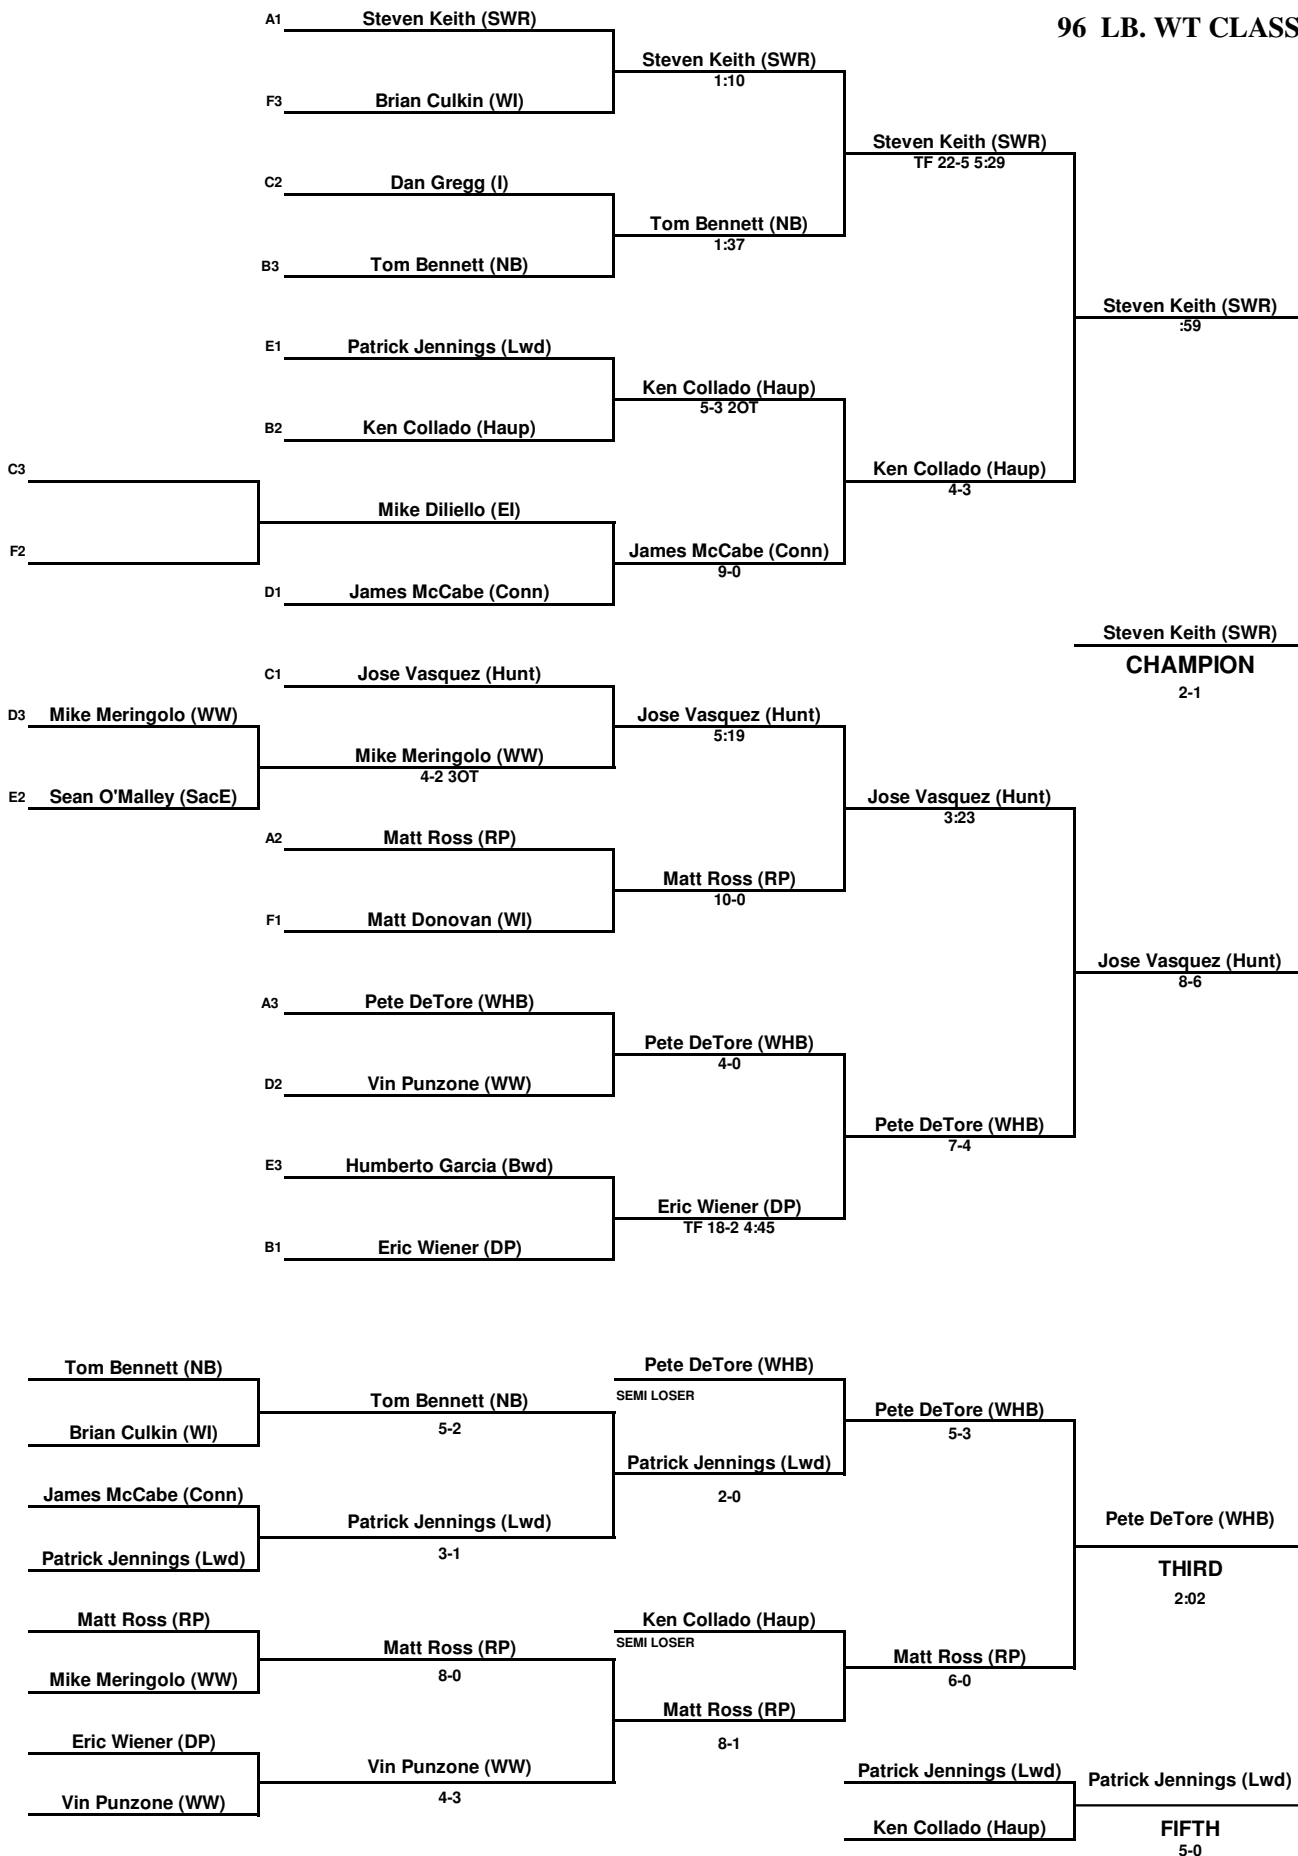

2007 SECTION XI DIVISION I CHAMPIONSHIPS

96 LB. WT CLASS

2007 SECTION XI DIVISION I CHAMPIONSHIPS

112 LB. WT CLASS

2007 SECTION XI DIVISION I CHAMPIONSHIPS

119 LB. WT CLASS

2007 SECTION XI DIVISION I CHAMPIONSHIPS