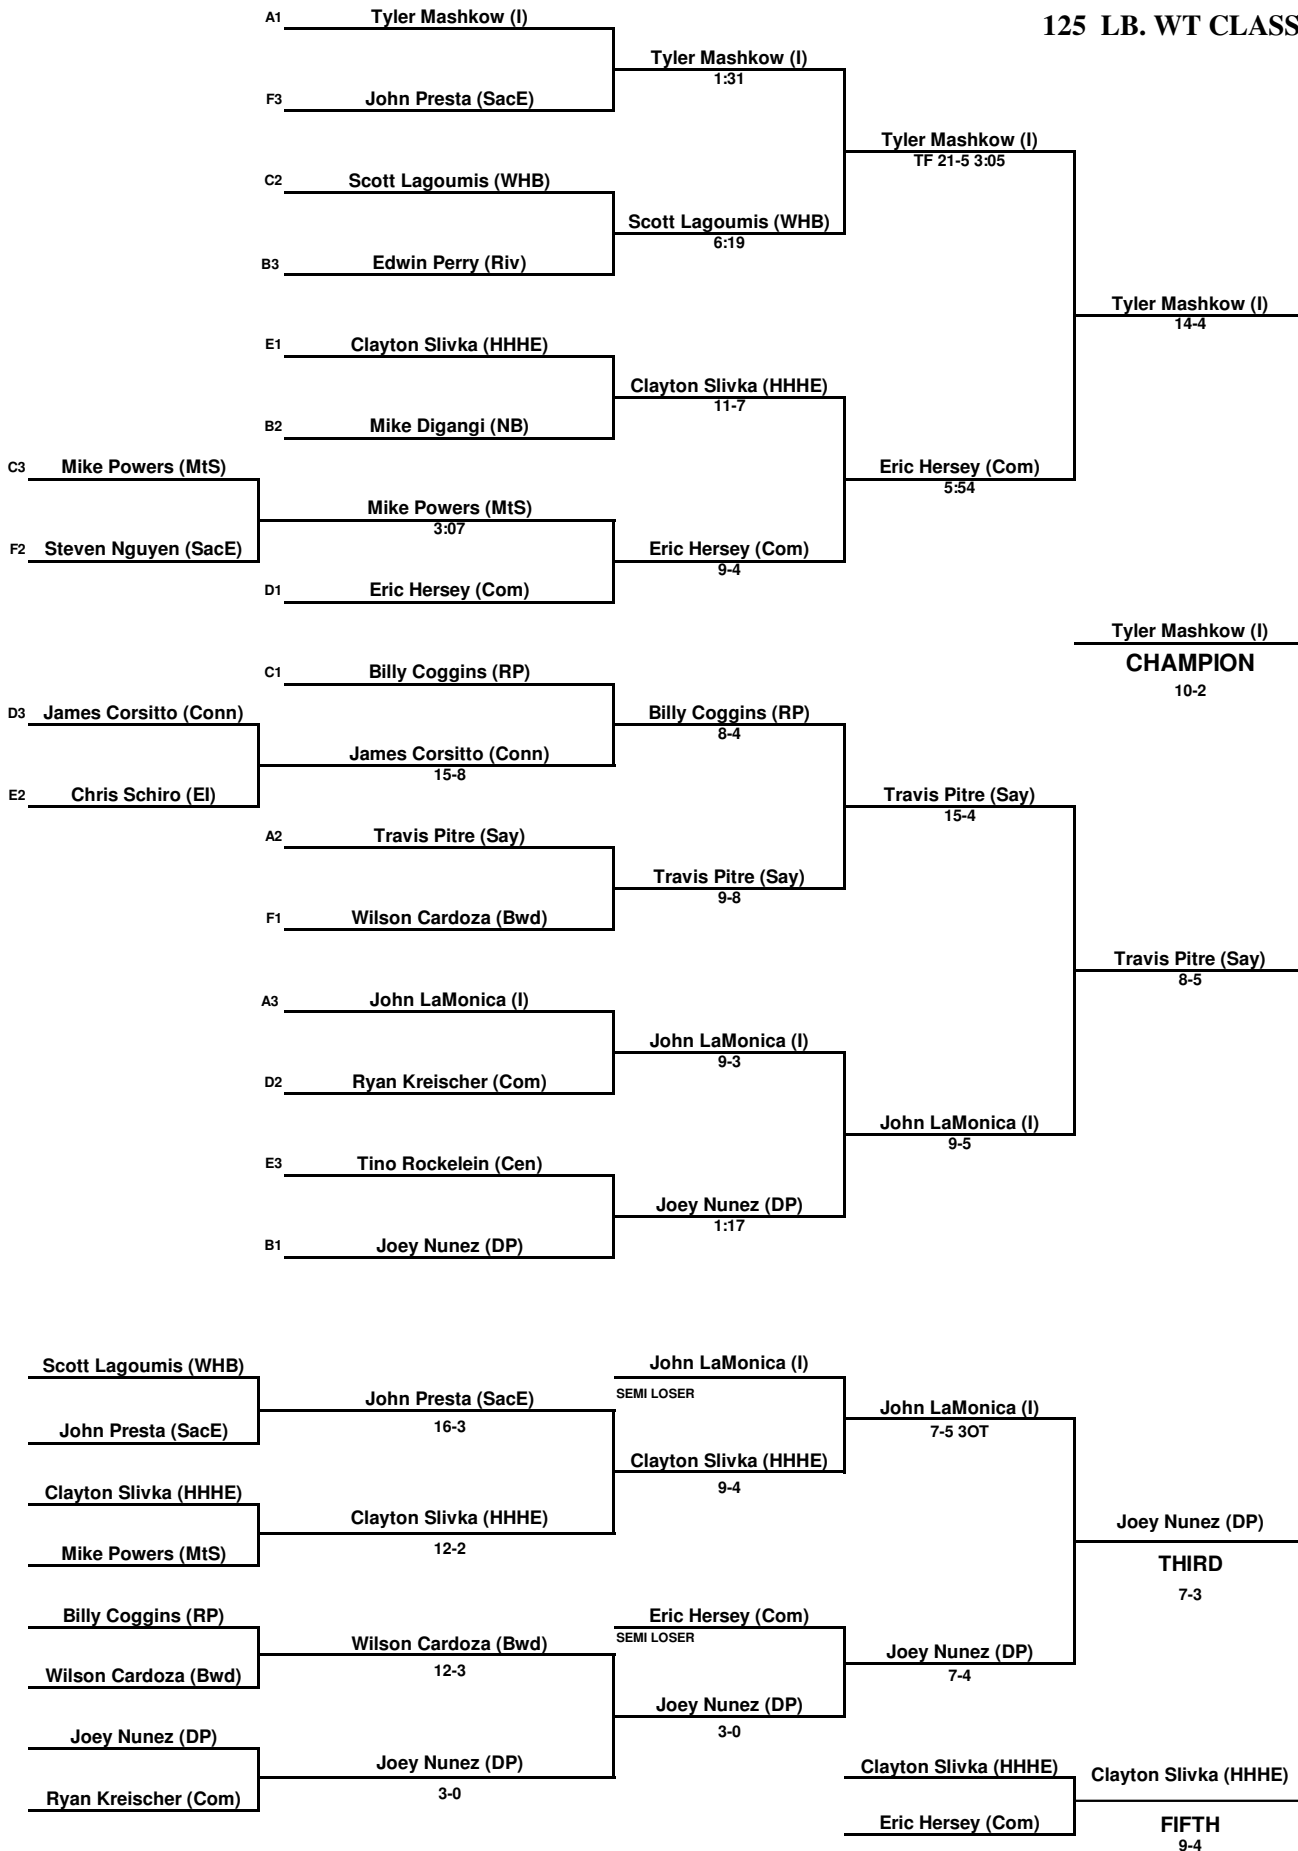

2007 SECTION XI DIVISION I CHAMPIONSHIPS

125 LB. WT CLASS