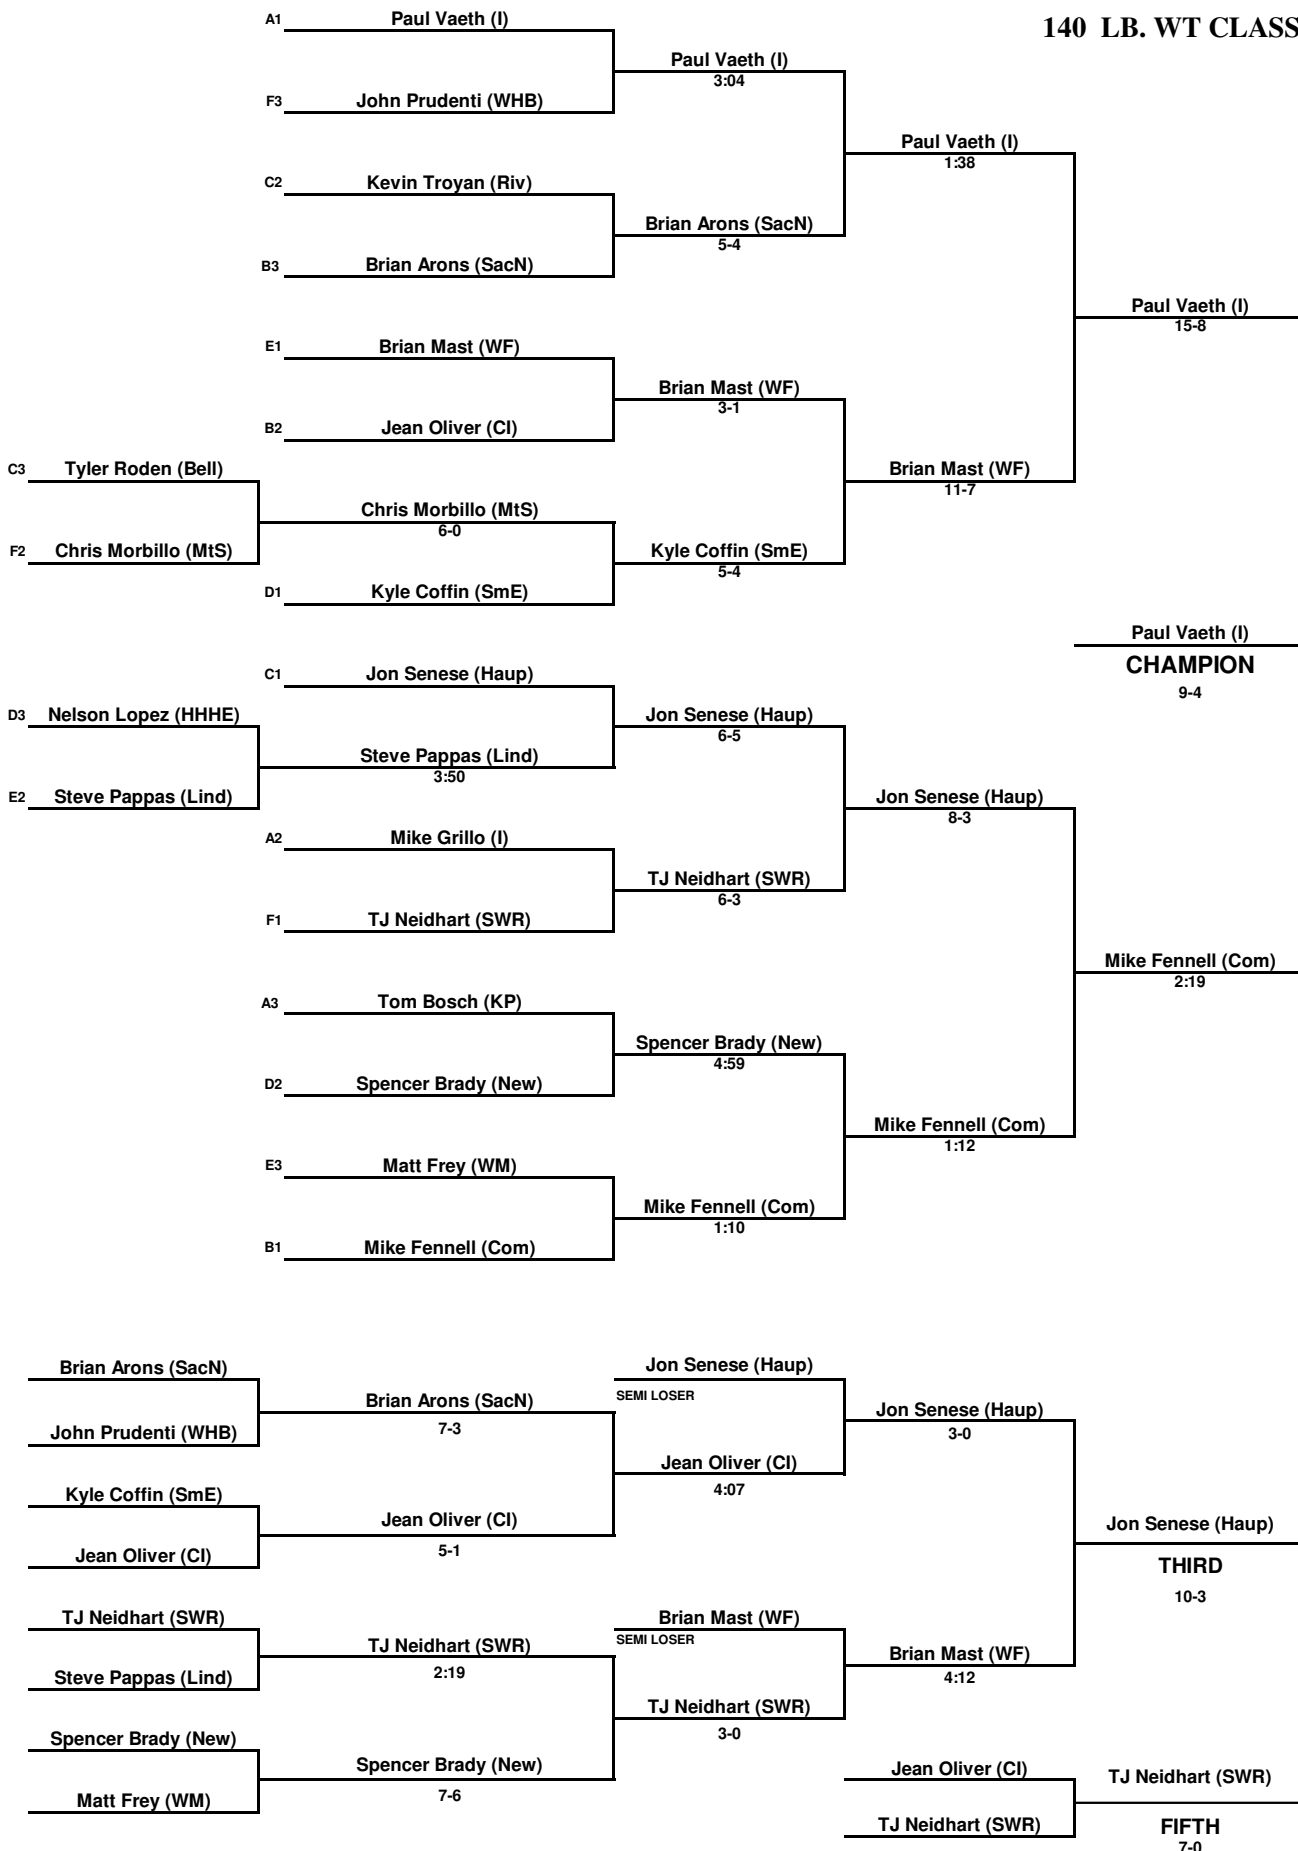

125 LB. WT CLASS

2007 SECTION XI DIVISION I CHAMPIONSHIPS

130 LB. WT CLASS

2007 SECTION XI DIVISION I CHAMPIONSHIPS

135 LB. WT CLASS

2007 SECTION XI DIVISION I CHAMPIONSHIPS

140 LB. WT CLASS

2007 SECTION XI DIVISION I CHAMPIONSHIPS