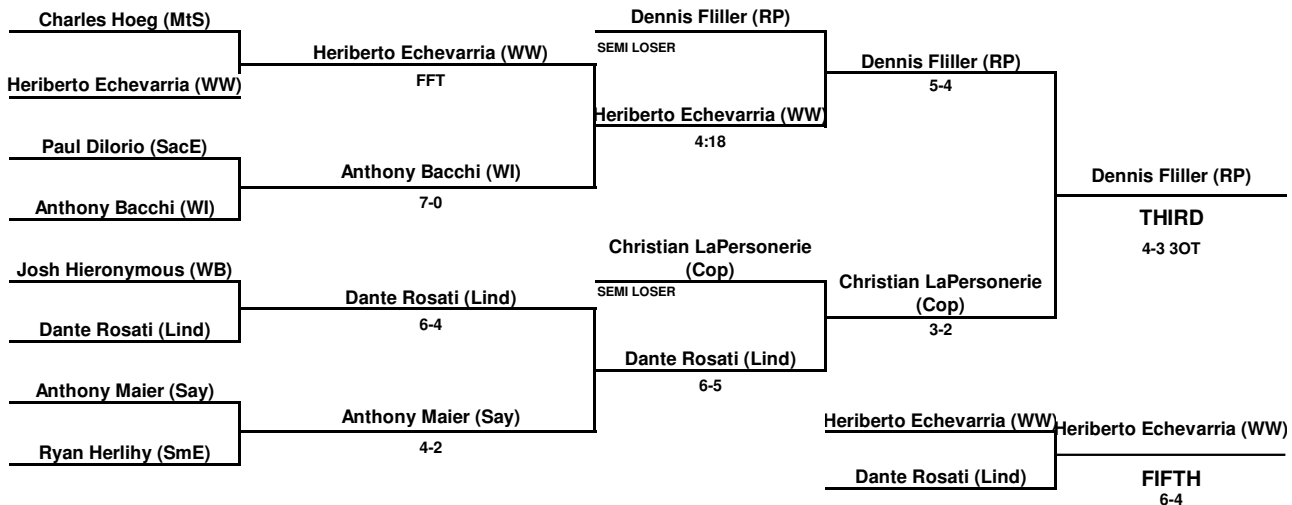

2007 SECTION XI DIVISION I CHAMPIONSHIPS

96 LB. WT CLASS

2007 SECTION XI DIVISION I CHAMPIONSHIPS

112 LB. WT CLASS

2007 SECTION XI DIVISION I CHAMPIONSHIPS

119 LB. WT CLASS

2007 SECTION XI DIVISION I CHAMPIONSHIPS

125 LB. WT CLASS

2007 SECTION XI DIVISION I CHAMPIONSHIPS

130 LB. WT CLASS

2007 SECTION XI DIVISION I CHAMPIONSHIPS

135 LB. WT CLASS

2007 SECTION XI DIVISION I CHAMPIONSHIPS

140 LB. WT CLASS

2007 SECTION XI DIVISION I CHAMPIONSHIPS