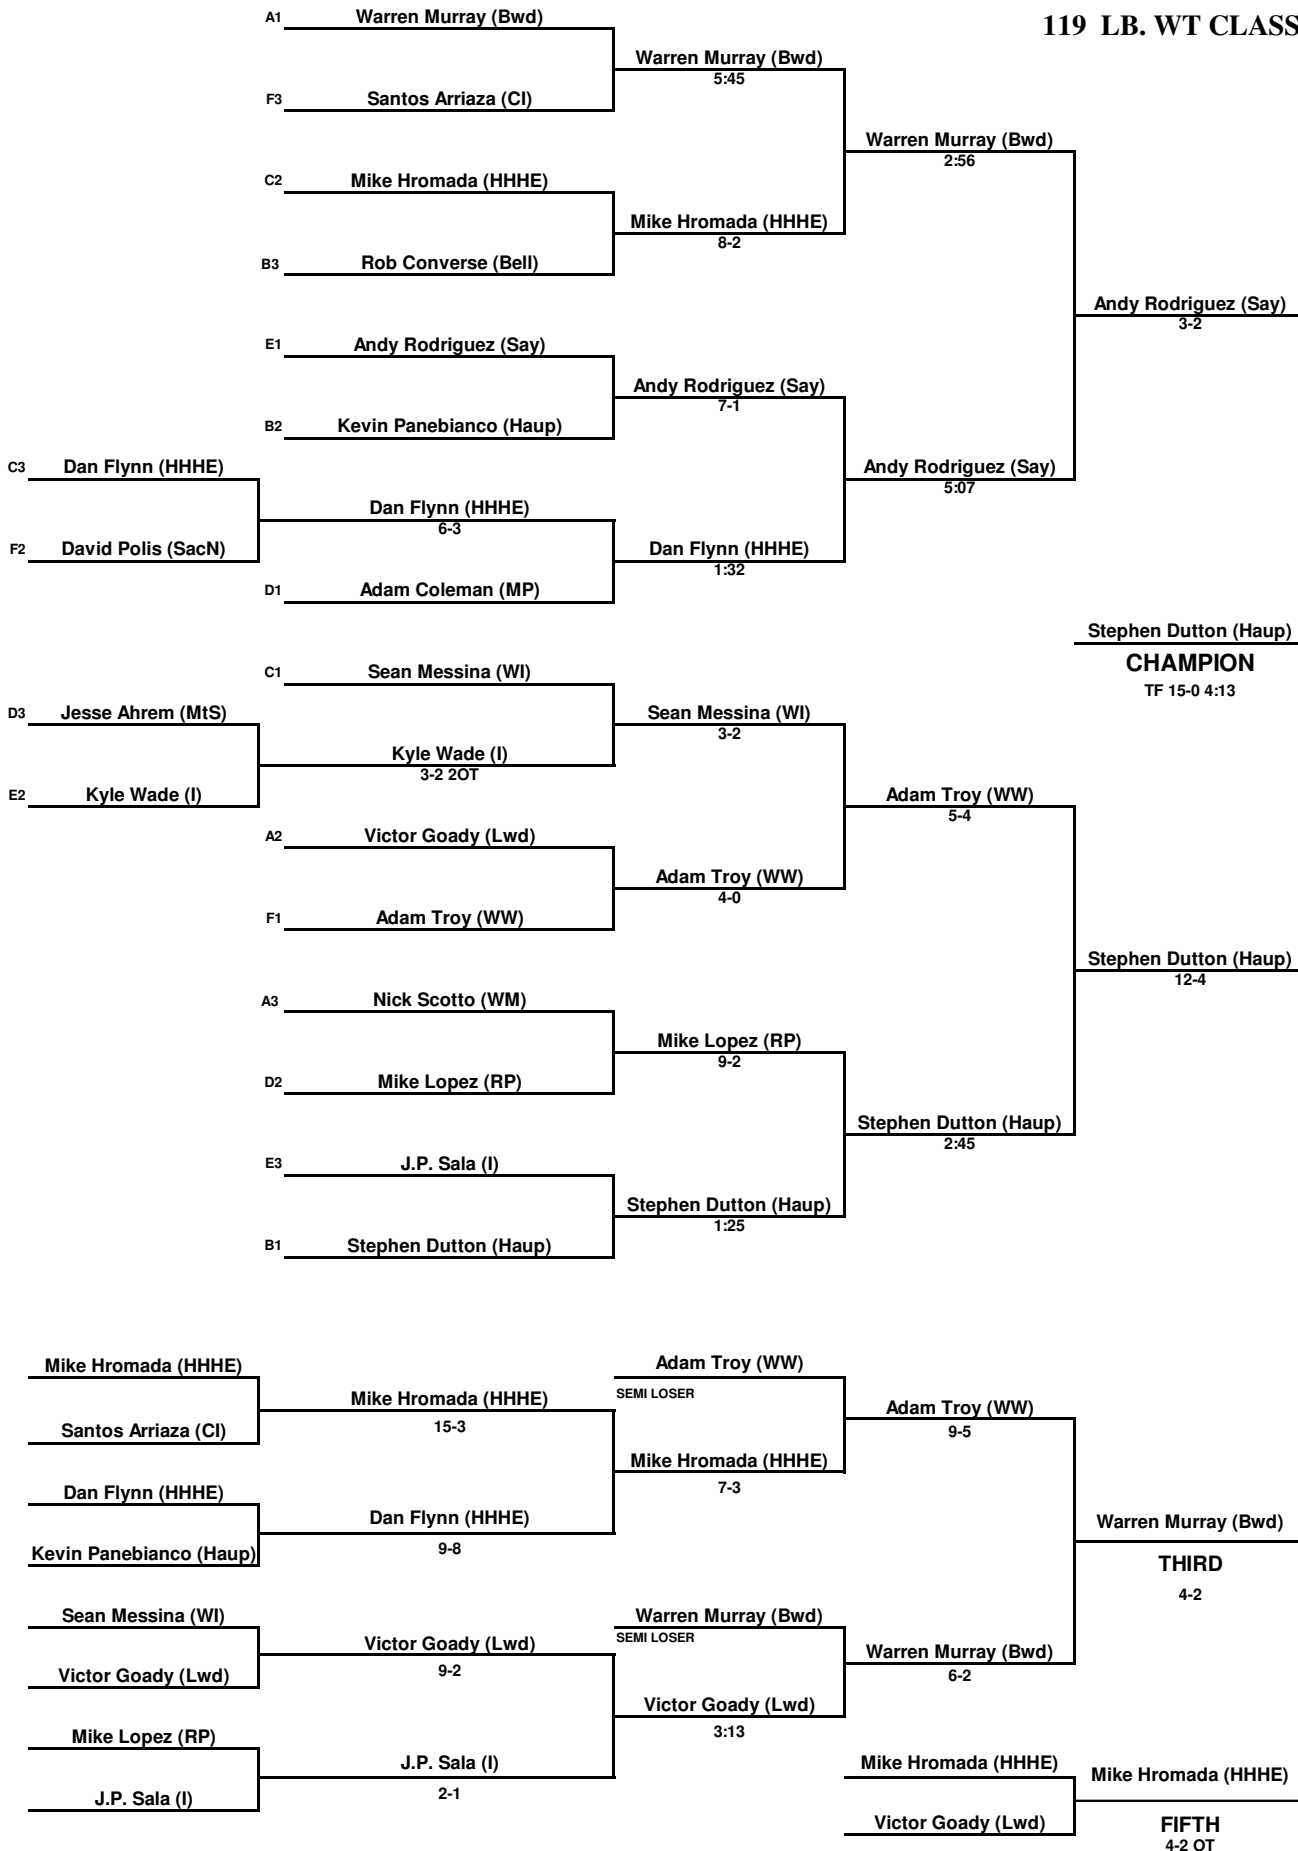

2007 SECTION XI DIVISION I CHAMPIONSHIPS

96 LB. WT CLASS

2007 SECTION XI DIVISION I CHAMPIONSHIPS

112 LB. WT CLASS

2007 SECTION XI DIVISION I CHAMPIONSHIPS

119 LB. WT CLASS

2007 SECTION XI DIVISION I CHAMPIONSHIPS