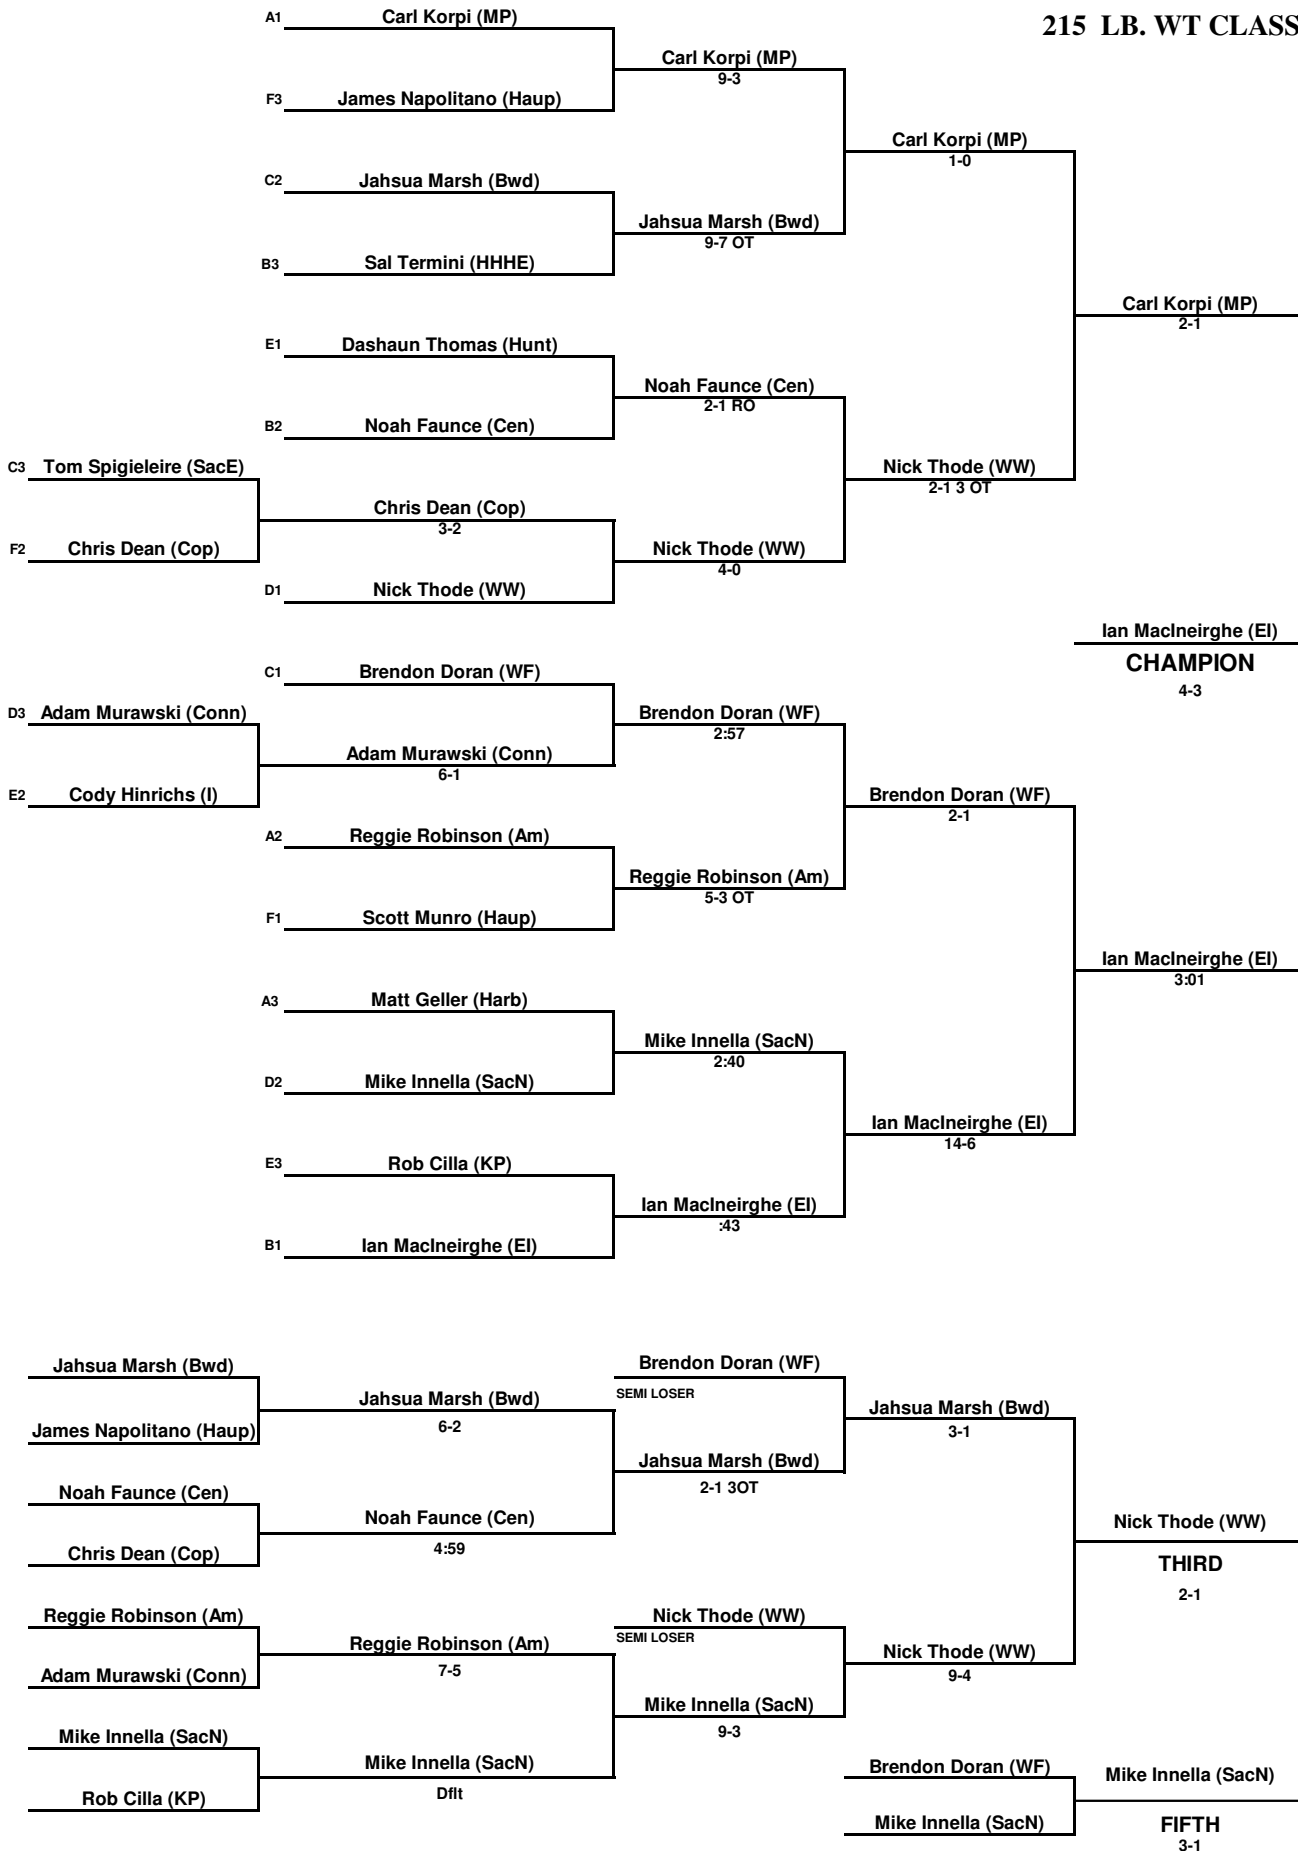

2007 SECTION XI DIVISION I CHAMPIONSHIPS

215 LB. WT CLASS