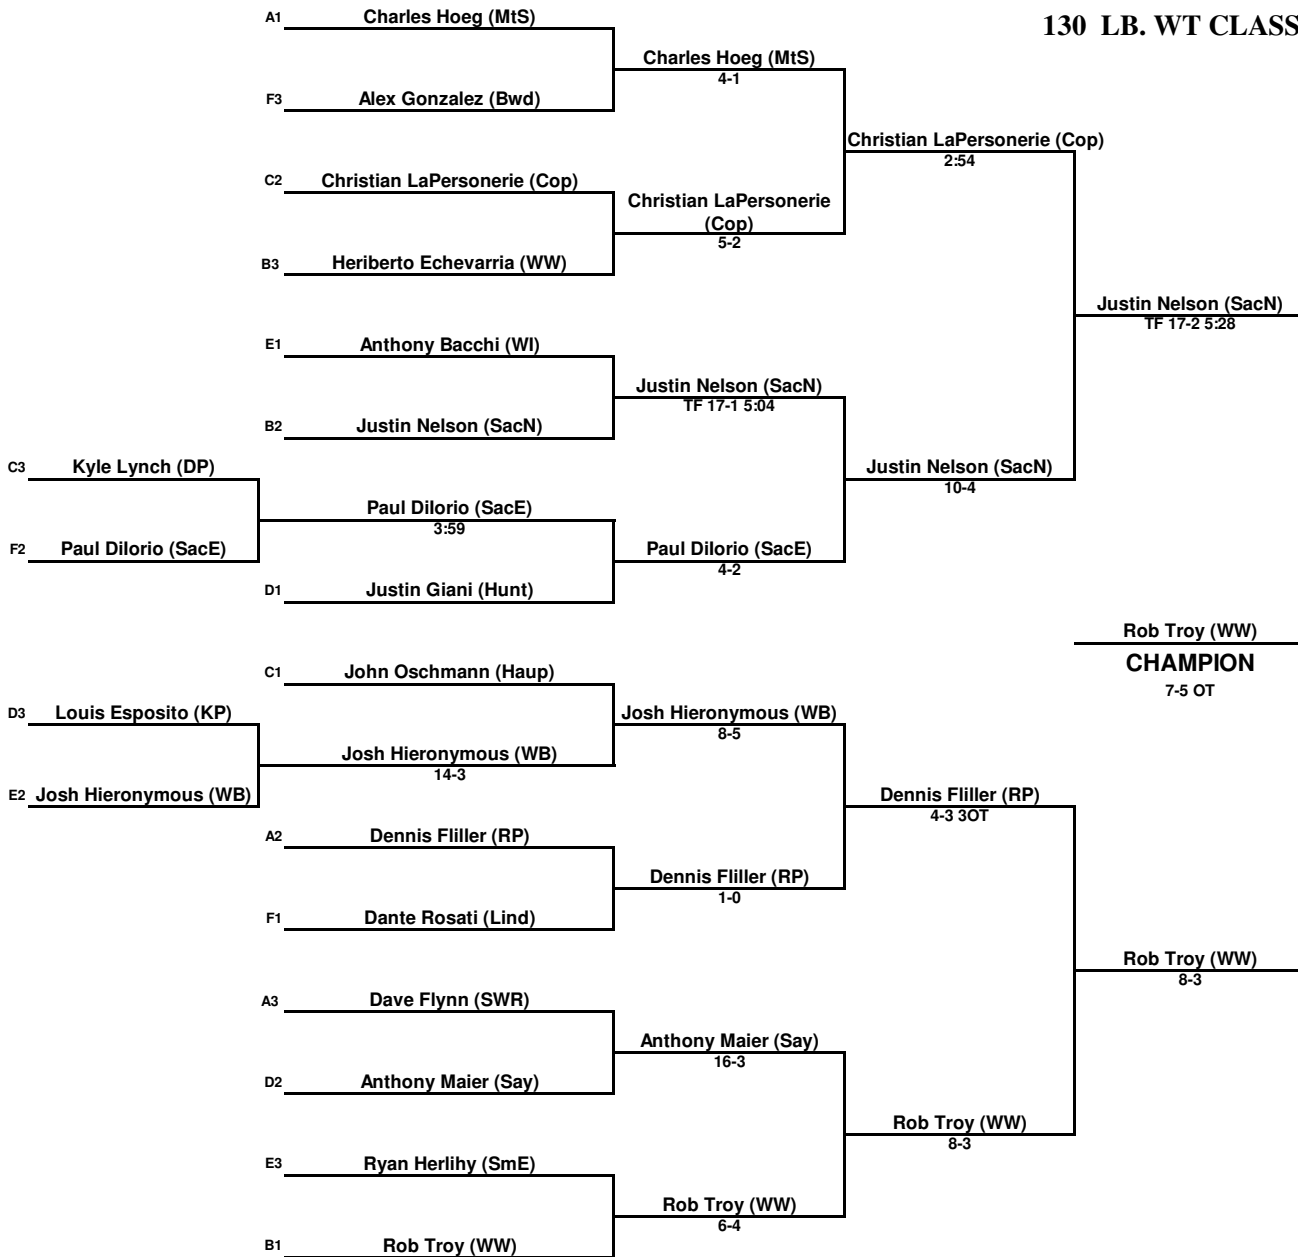

2007 SECTION XI DIVISION I CHAMPIONSHIPS

130 LB. WT CLASS