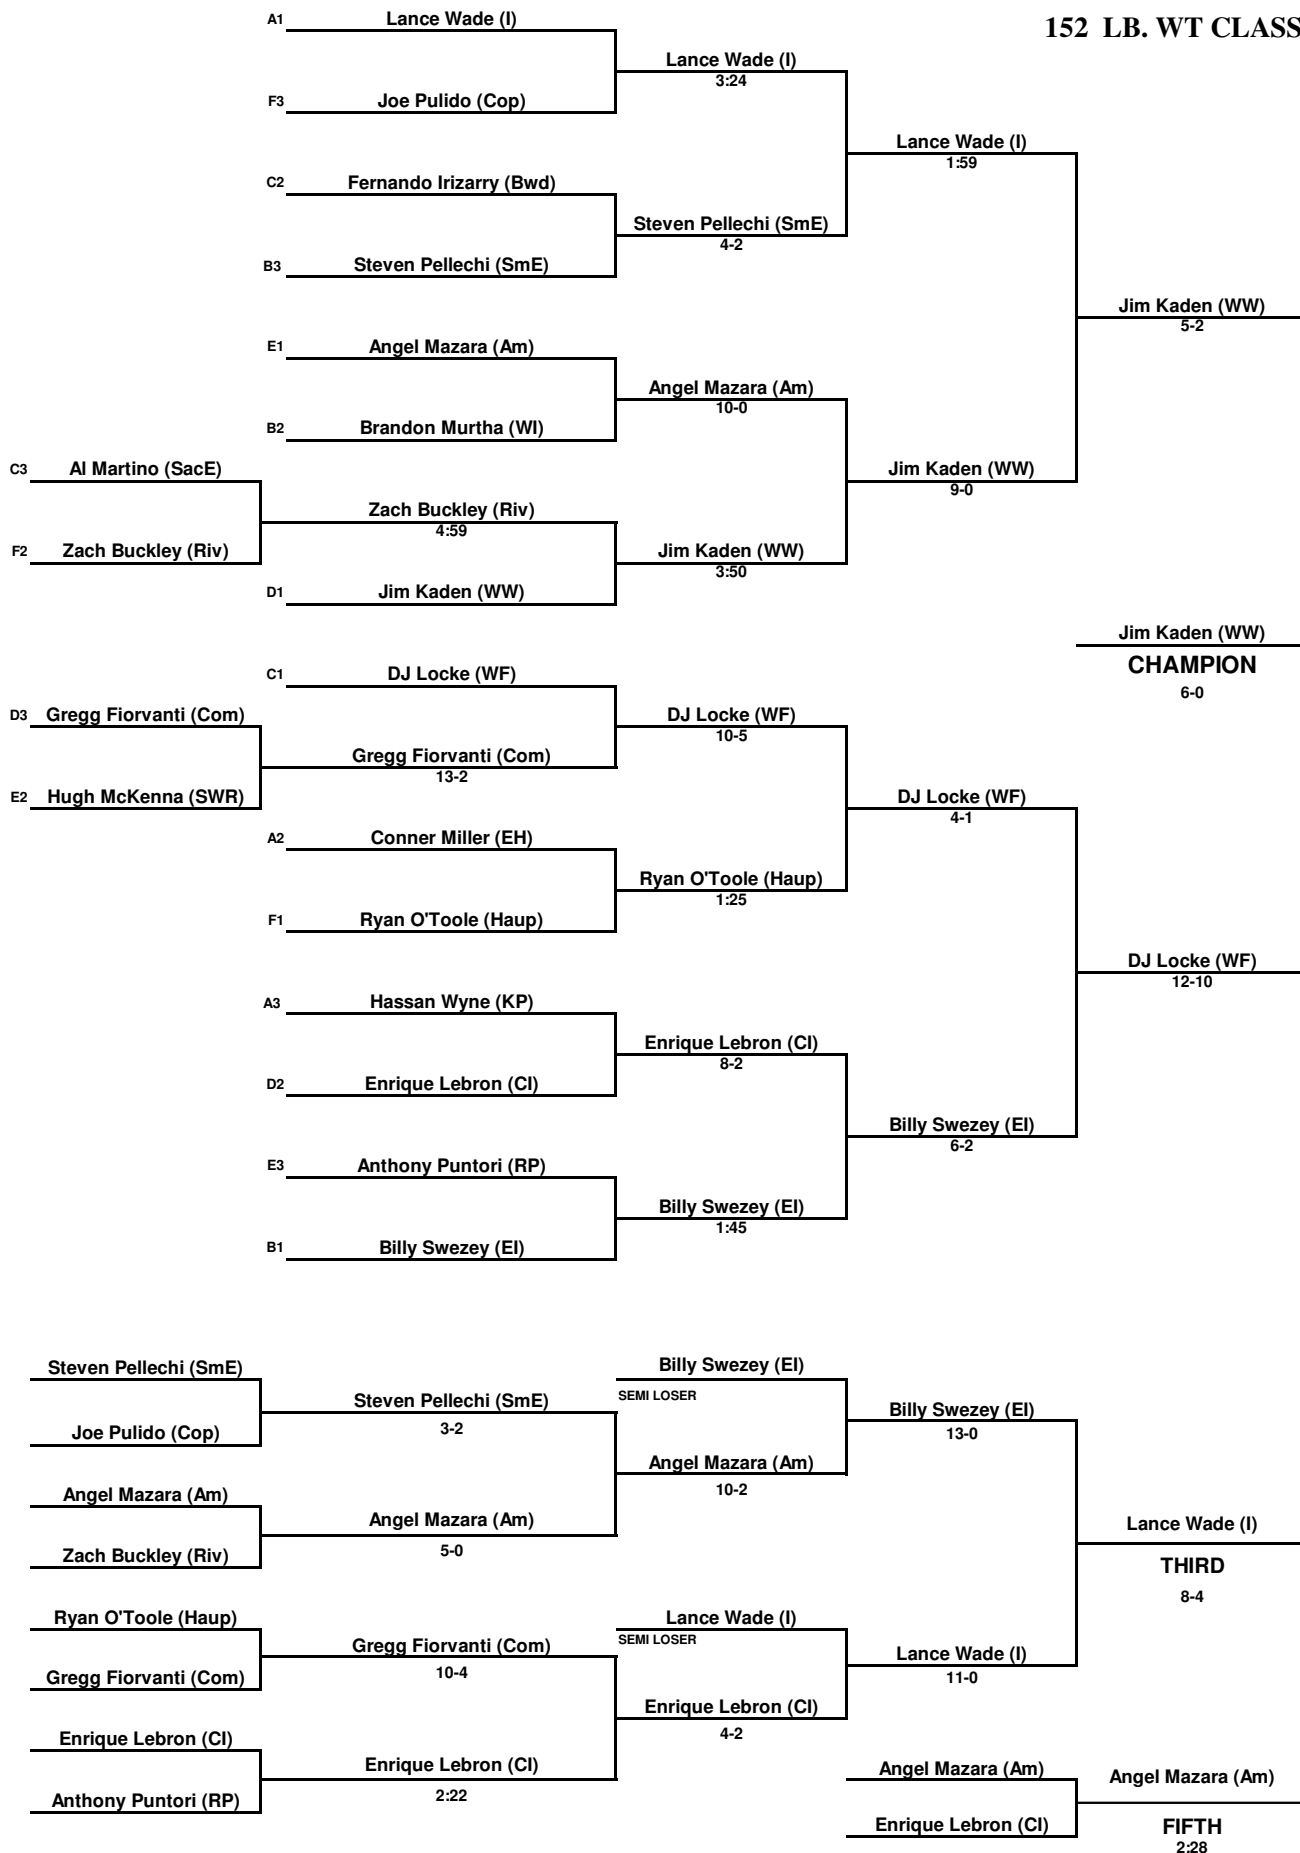

2007 SECTION XI DIVISION I CHAMPIONSHIPS

152 LB. WT CLASS