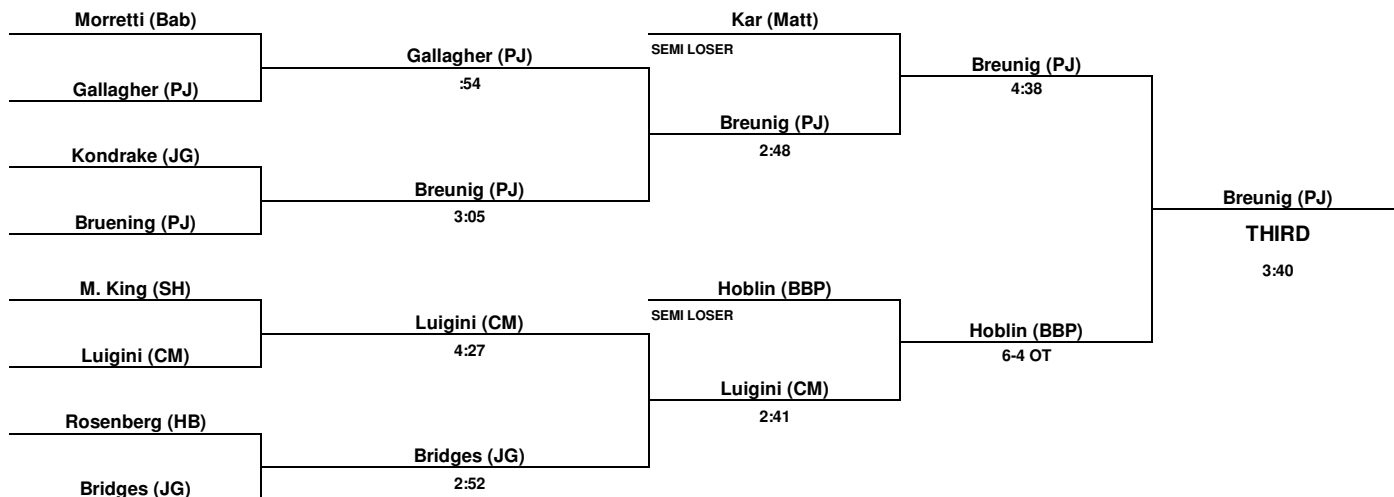

CONSOLATIONS

2006 SECTION XI DIVISION II CHAMPIONSHIPS

119 LB. WT CLASS

CONSOLATIONS

2006 SECTION XI DIVISION II CHAMPIONSHIPS

125 LB. WT CLASS

CONSOLATIONS

2006 SECTION XI DIVISION II CHAMPIONSHIPS