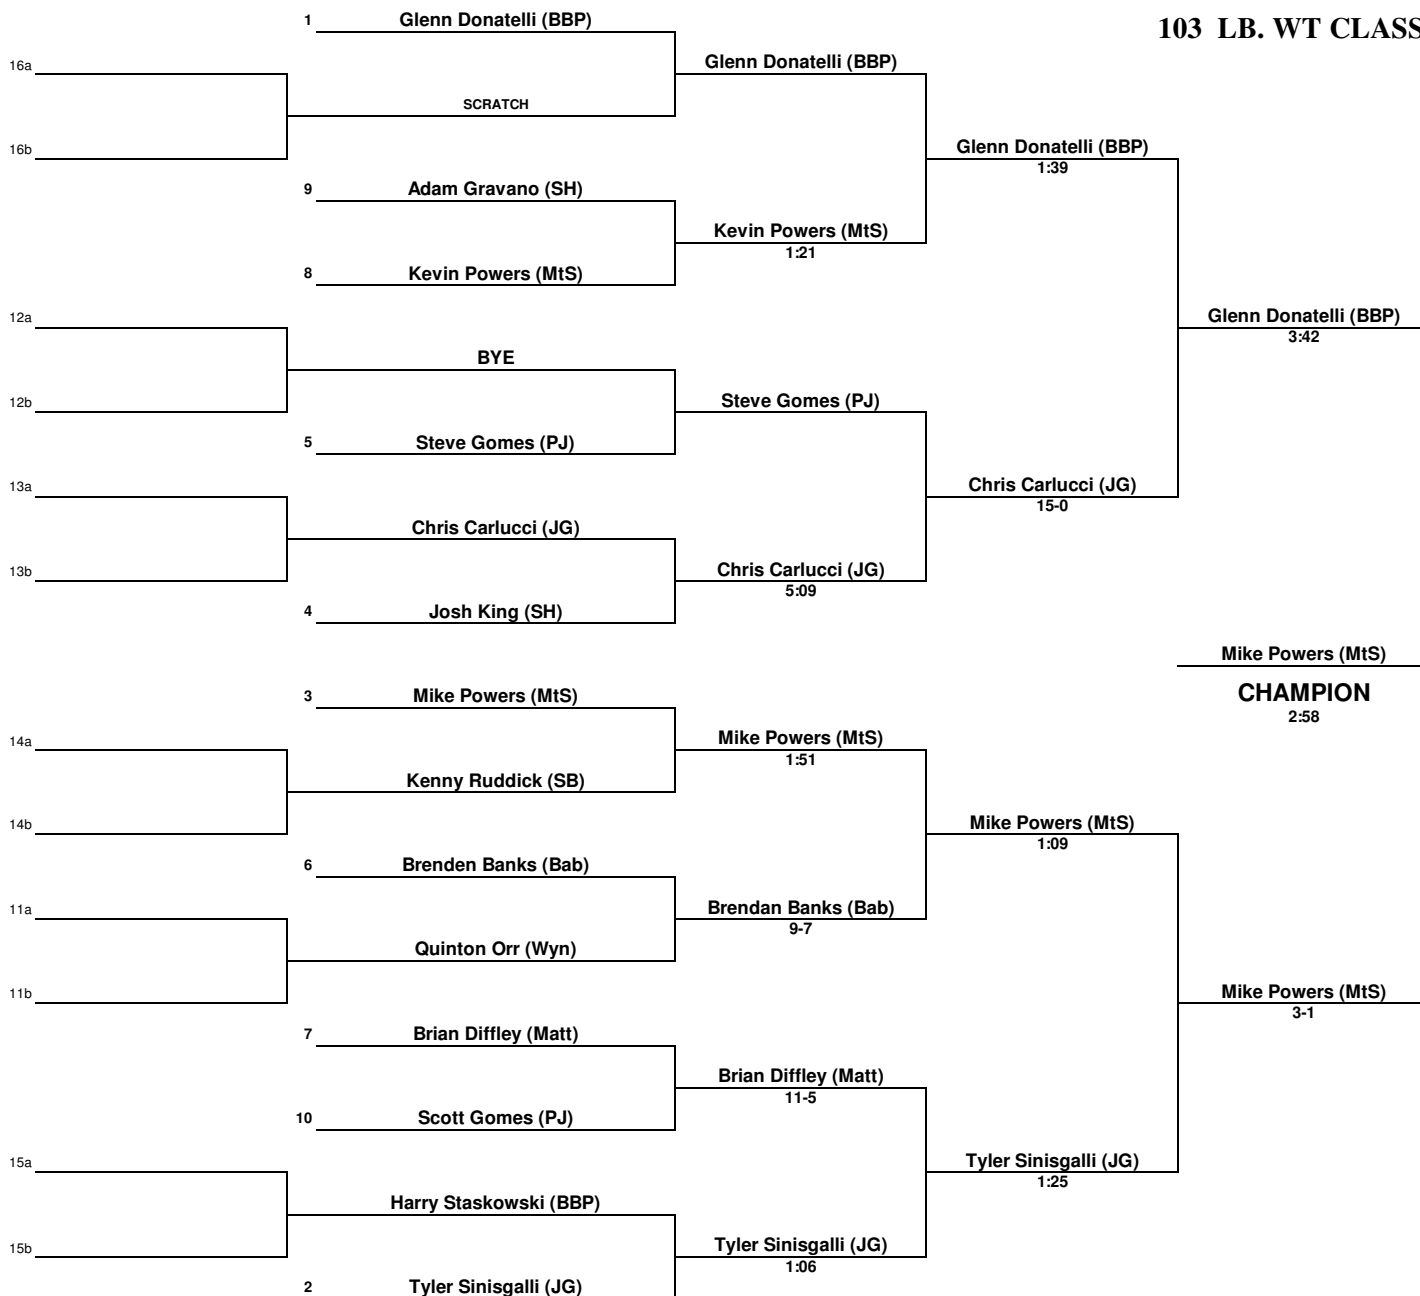

2006 SECTION XI DIVISION II CHAMPIONSHIPS

96 LB. WT CLASS

CONSOLATIONS

2006 SECTION XI DIVISION II CHAMPIONSHIPS

103 LB. WT CLASS

CONSOLATIONS

2006 SECTION XI DIVISION II CHAMPIONSHIPS

112 LB. WT CLASS