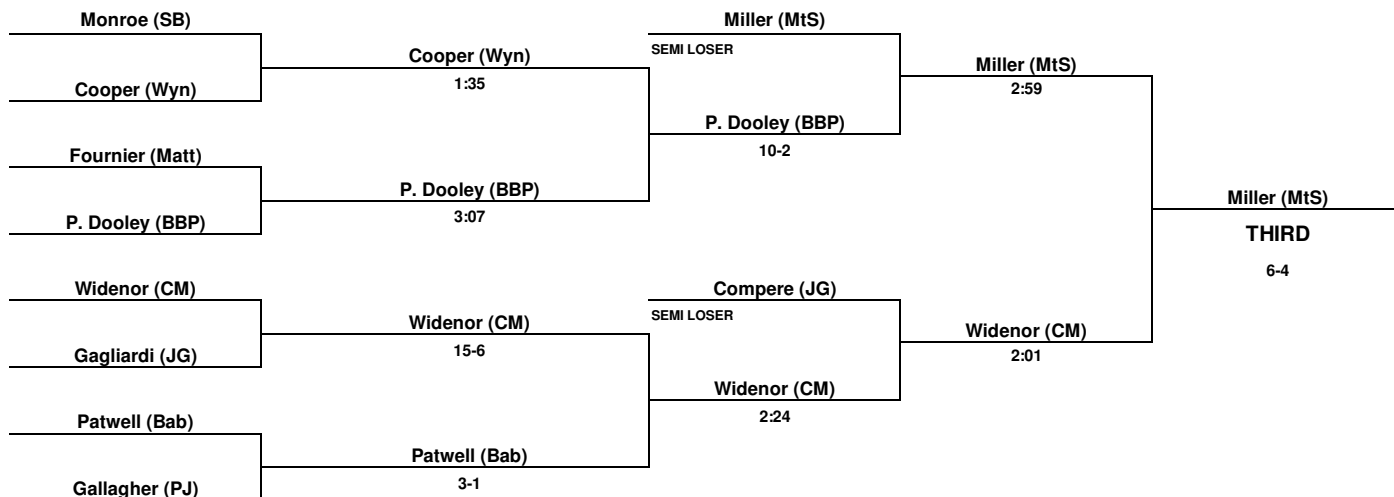

135 LB. WT CLASS

CONSOLATIONS

2006 SECTION XI DIVISION II CHAMPIONSHIPS

140 LB. WT CLASS

CONSOLATIONS

2006 SECTION XI DIVISION II CHAMPIONSHIPS

145 LB. WT CLASS

CONSOLATIONS