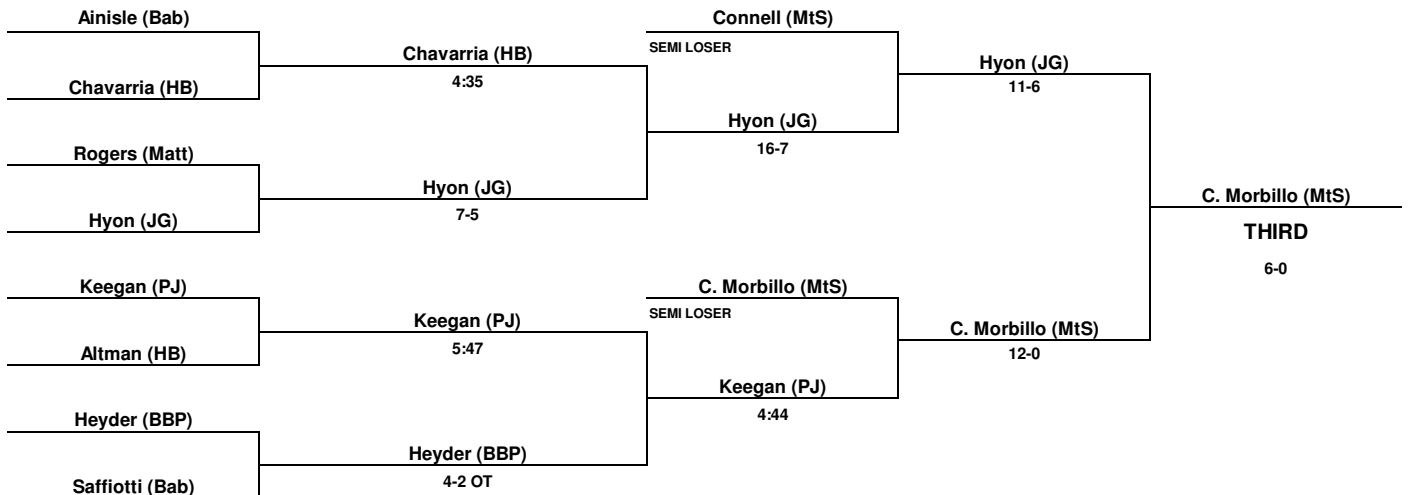

CONSOLATIONS

2006 SECTION XI DIVISION II CHAMPIONSHIPS

119 LB. WT CLASS

CONSOLATIONS

2006 SECTION XI DIVISION II CHAMPIONSHIPS

125 LB. WT CLASS

CONSOLATIONS

2006 SECTION XI DIVISION II CHAMPIONSHIPS