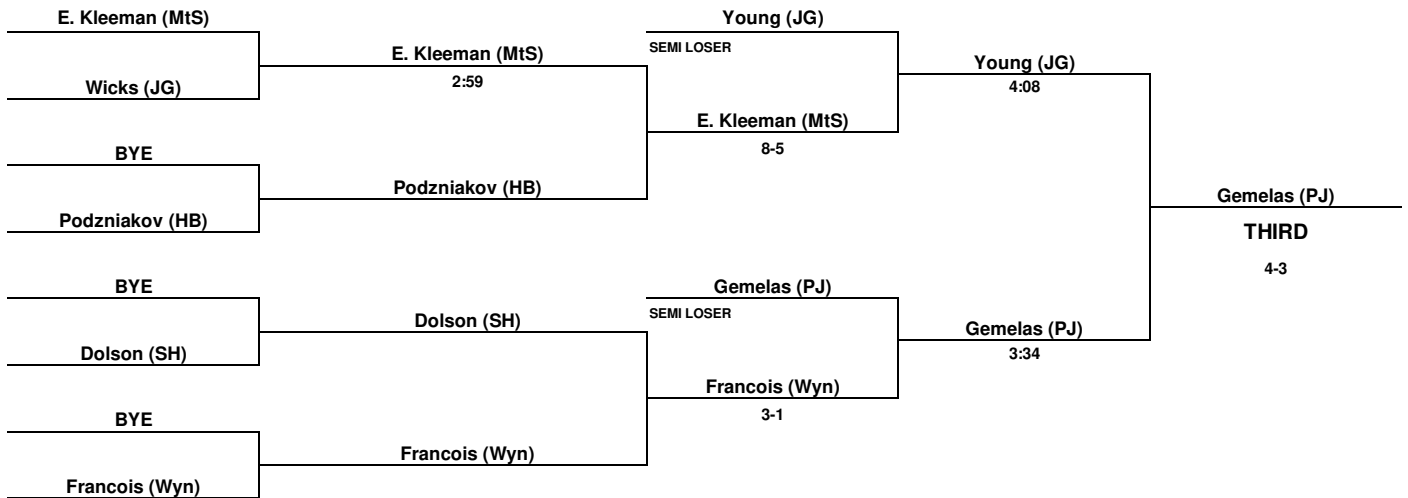

135 LB. WT CLASS

CONSOLATIONS

2006 SECTION XI DIVISION II CHAMPIONSHIPS

140 LB. WT CLASS

CONSOLATIONS

2006 SECTION XI DIVISION II CHAMPIONSHIPS

145 LB. WT CLASS

CONSOLATIONS