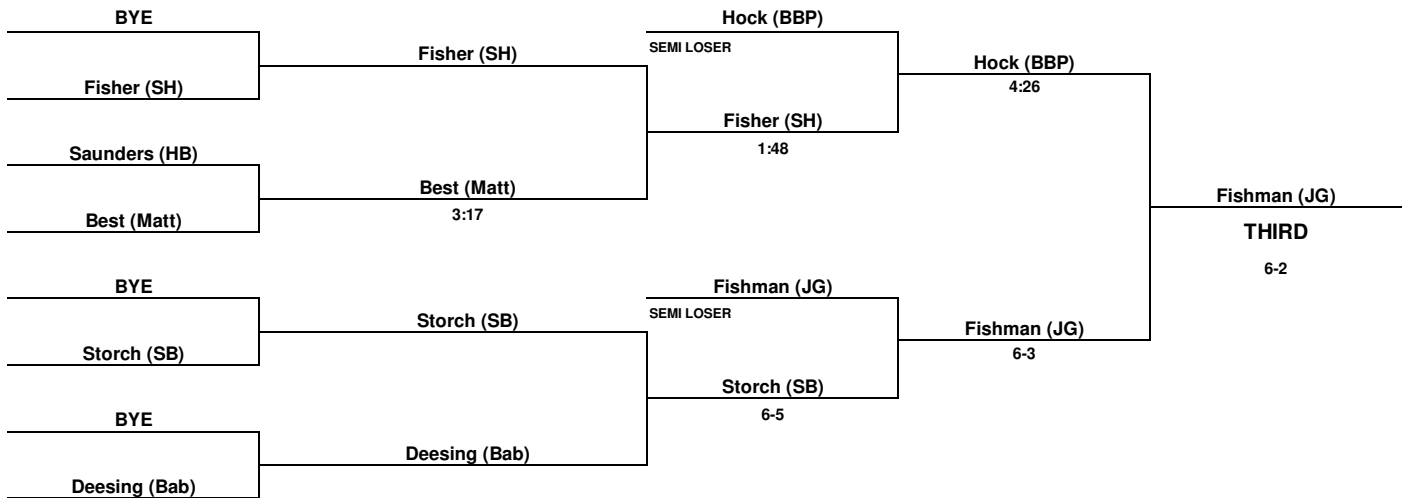

2006 SECTION XI DIVISION II CHAMPIONSHIPS

152 LB. WT CLASS

CONSOLATIONS

2006 SECTION XI DIVISION II CHAMPIONSHIPS

171 LB. WT CLASS

CONSOLATIONS

2006 SECTION XI DIVISION II CHAMPIONSHIPS

189 LB. WT CLASS