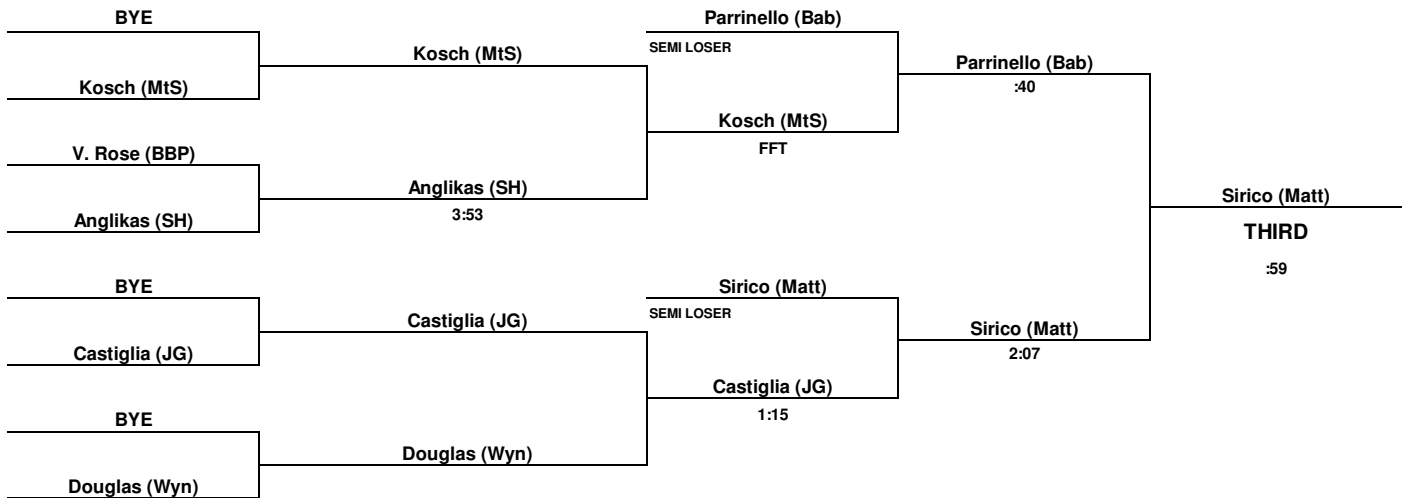

CONSOLATIONS