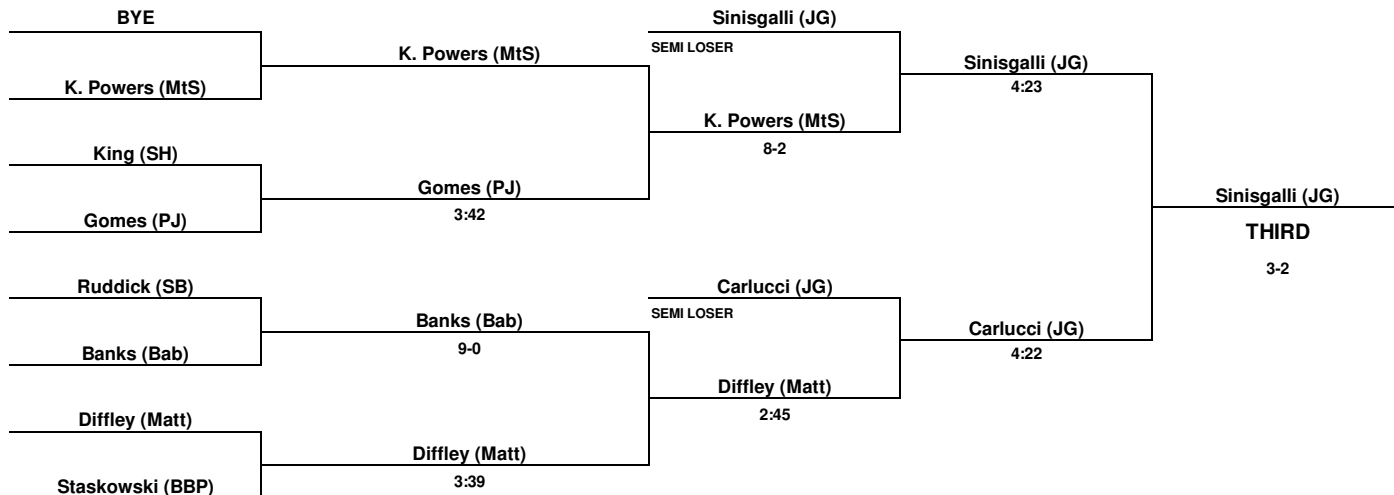

2006 SECTION XI DIVISION II CHAMPIONSHIPS

96 LB. WT CLASS

CONSOLATIONS

2006 SECTION XI DIVISION II CHAMPIONSHIPS

103 LB. WT CLASS

CONSOLATIONS

2006 SECTION XI DIVISION II CHAMPIONSHIPS

112 LB. WT CLASS