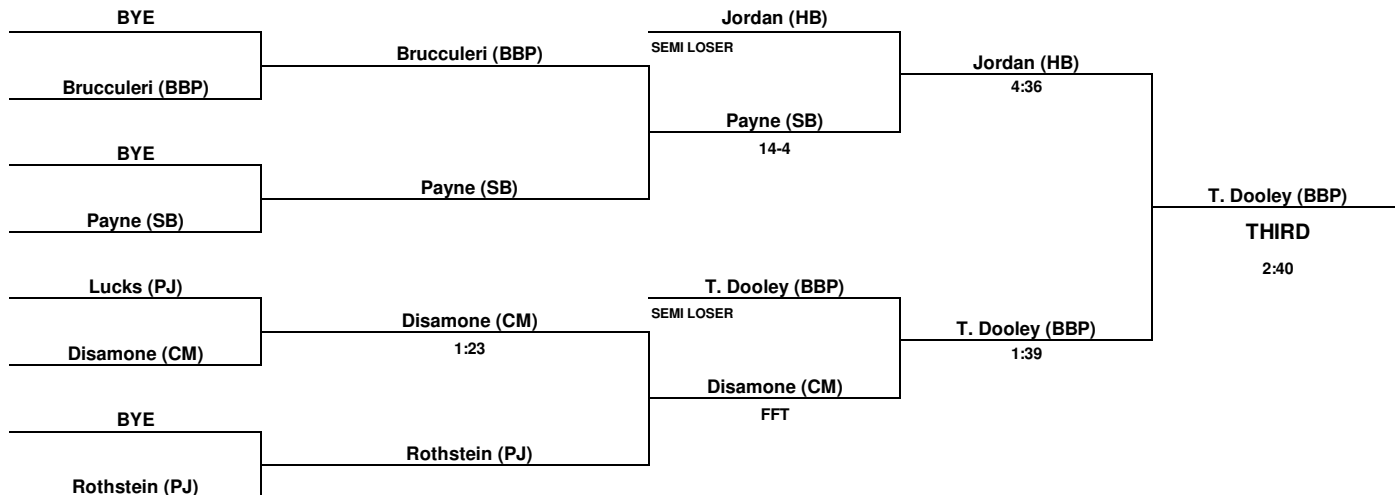

2006 SECTION XI DIVISION II CHAMPIONSHIPS

96 LB. WT CLASS

CONSOLATIONS

2006 SECTION XI DIVISION II CHAMPIONSHIPS

103 LB. WT CLASS

CONSOLATIONS

2006 SECTION XI DIVISION II CHAMPIONSHIPS

112 LB. WT CLASS