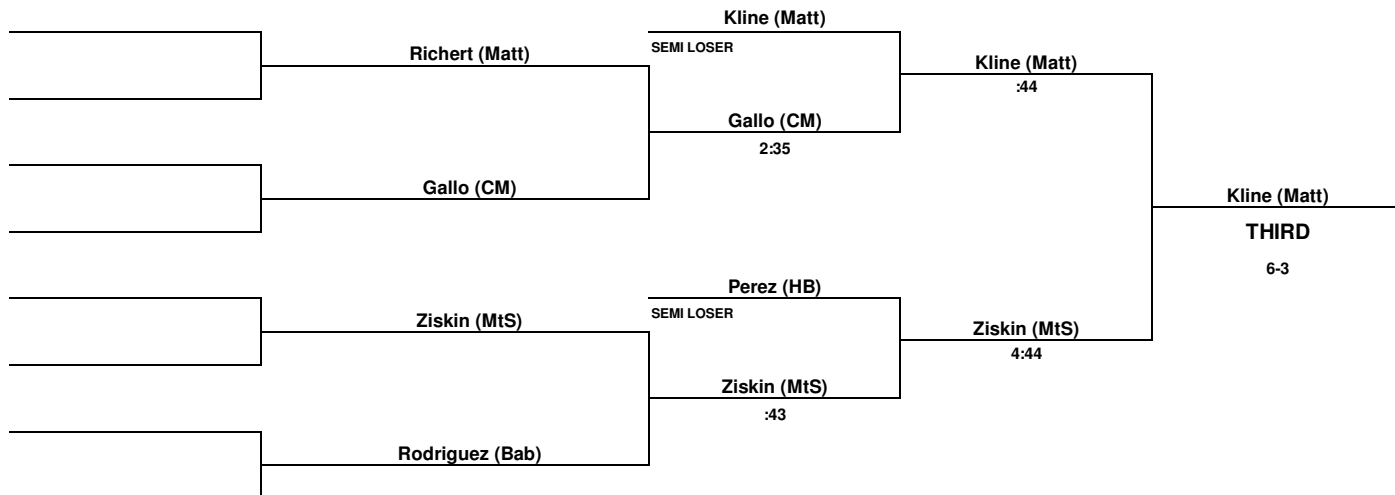

CONSOLATIONS

2006 SECTION XI DIVISION II CHAMPIONSHIPS

215 LB. WT CLASS

CONSOLATIONS

2006 SECTION XI DIVISION II CHAMPIONSHIPS

275 LB. WT CLASS

CONSOLATIONS