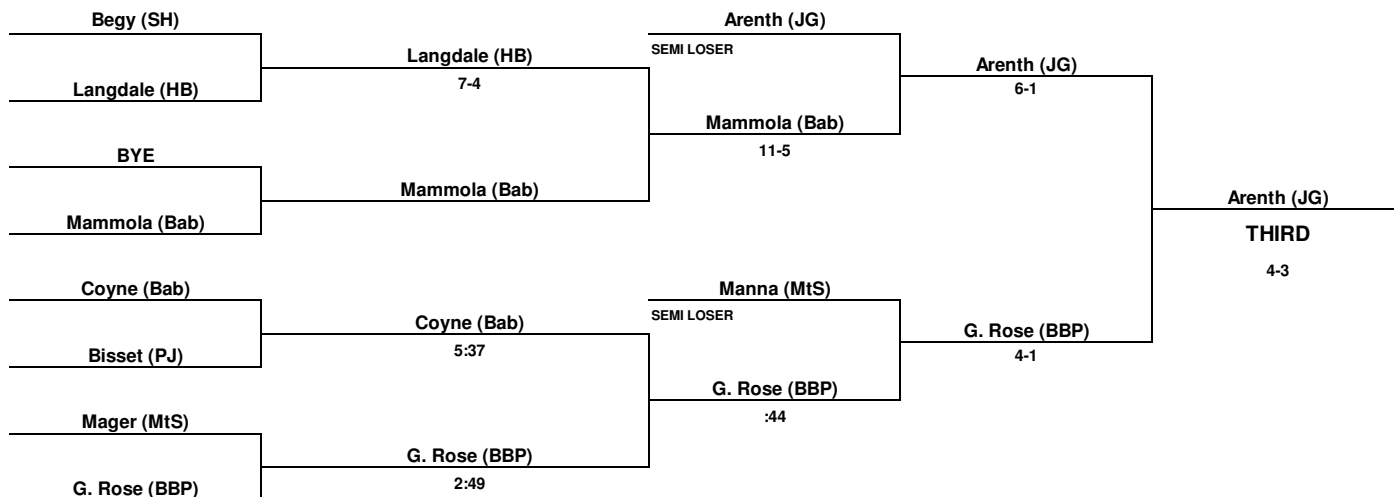

135 LB. WT CLASS

CONSOLATIONS

2006 SECTION XI DIVISION II CHAMPIONSHIPS

140 LB. WT CLASS

CONSOLATIONS

2006 SECTION XI DIVISION II CHAMPIONSHIPS

145 LB. WT CLASS

CONSOLATIONS

2006 SECTION XI DIVISION II CHAMPIONSHIPS

152 LB. WT CLASS

CONSOLATIONS

2006 SECTION XI DIVISION II CHAMPIONSHIPS

171 LB. WT CLASS

CONSOLATIONS

2006 SECTION XI DIVISION II CHAMPIONSHIPS

189 LB. WT CLASS