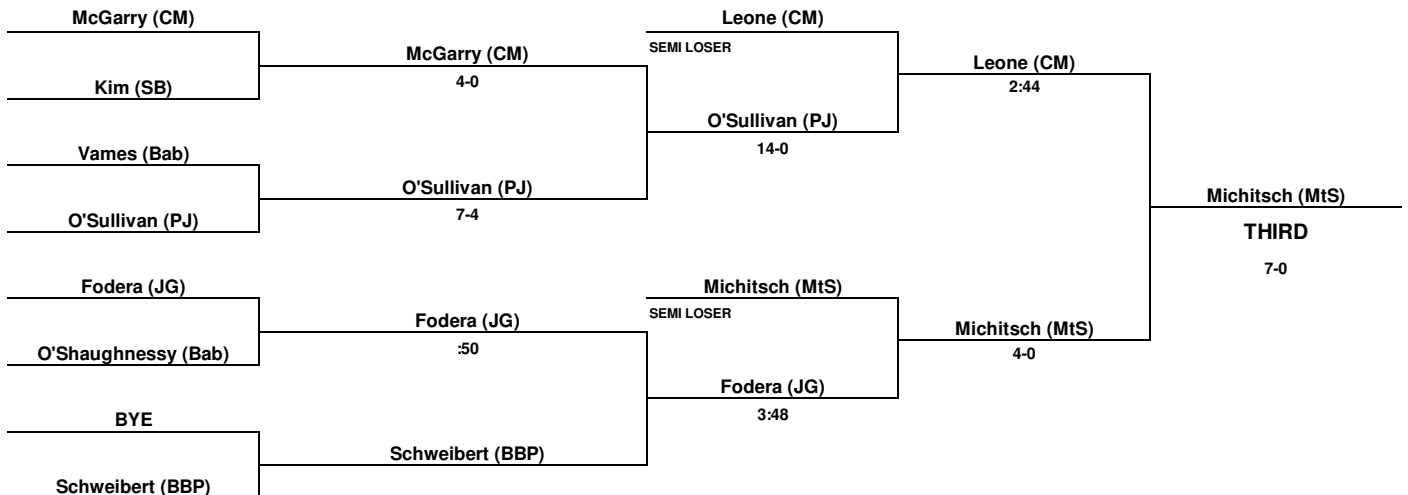

CONSOLATIONS