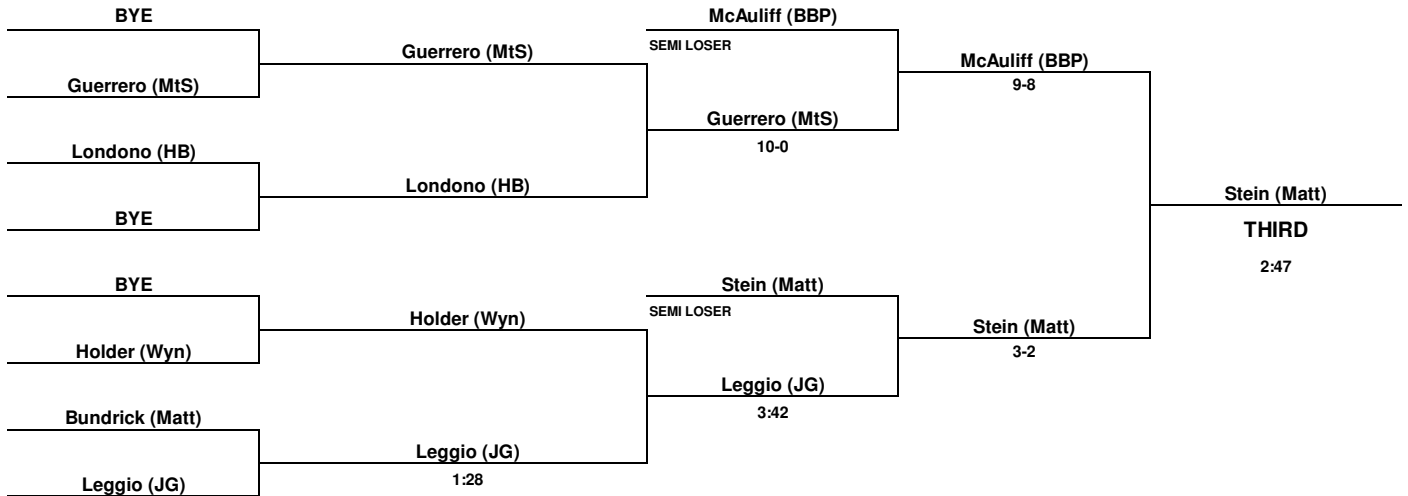

CONSOLATIONS