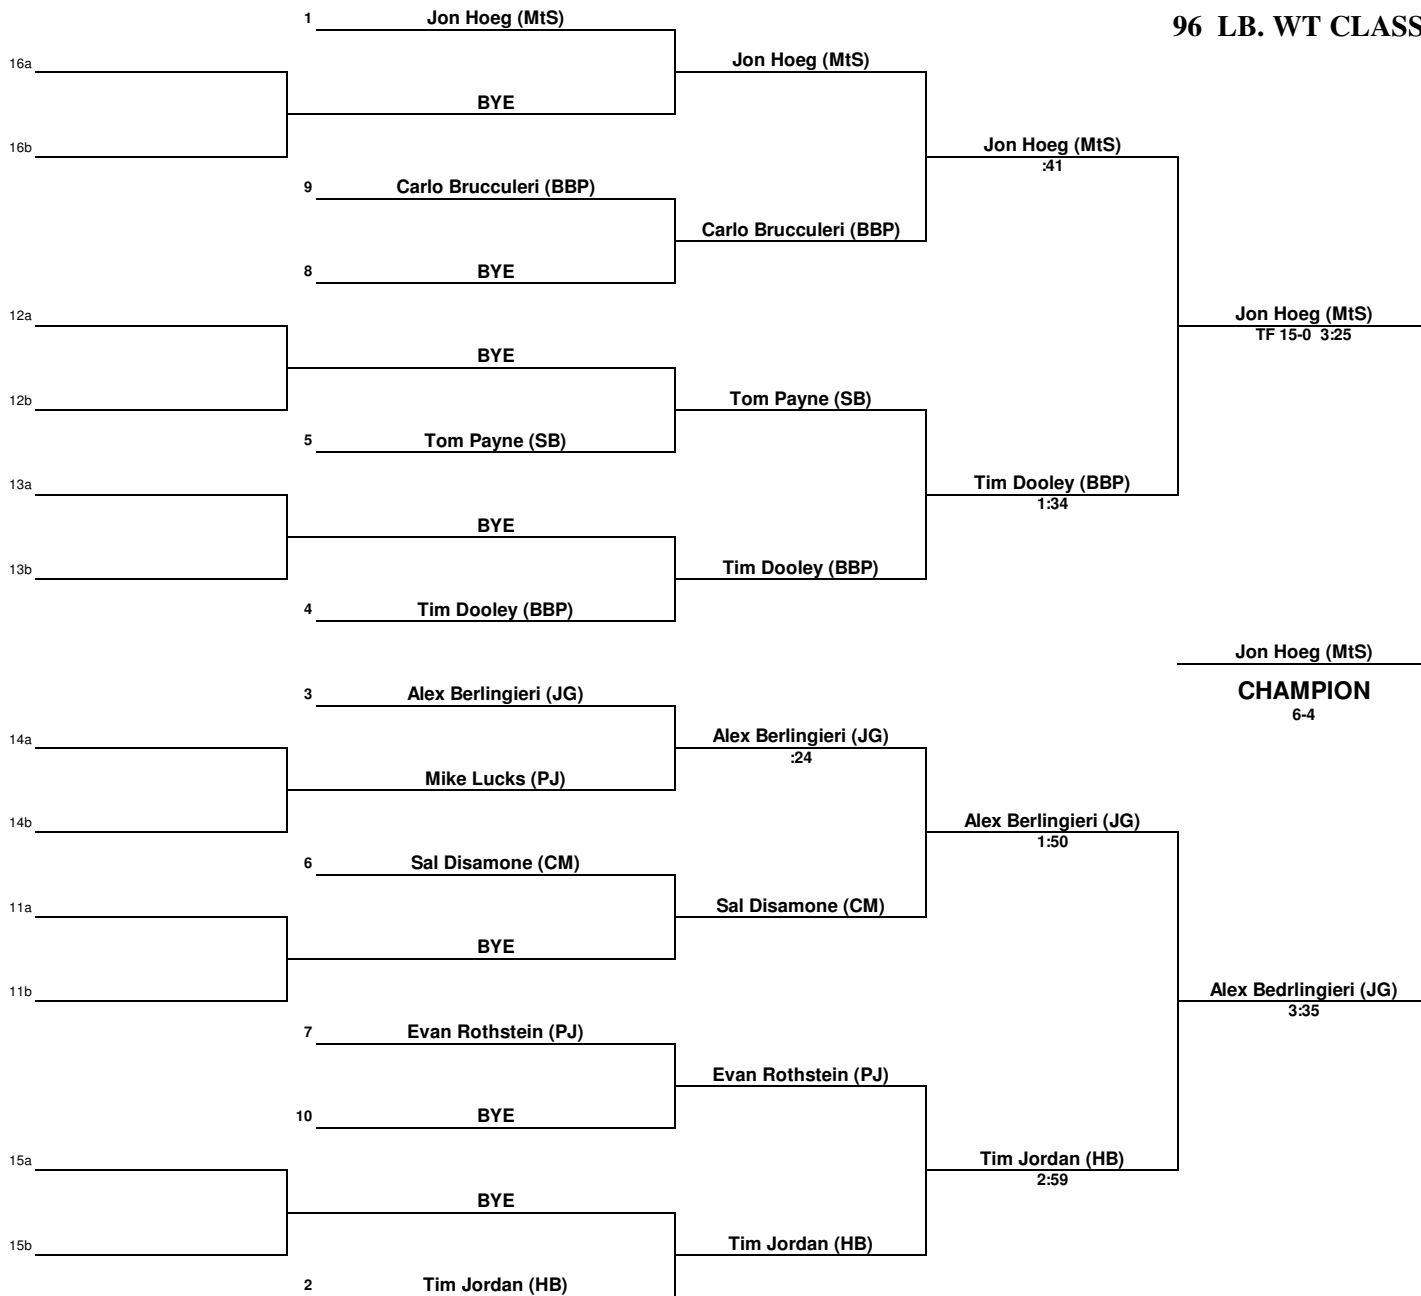

2006 SECTION XI DIVISION II CHAMPIONSHIPS

96 LB. WT CLASS

CONSOLATIONS

2006 SECTION XI DIVISION II CHAMPIONSHIPS

103 LB. WT CLASS

CONSOLATIONS

2006 SECTION XI DIVISION II CHAMPIONSHIPS

112 LB. WT CLASS