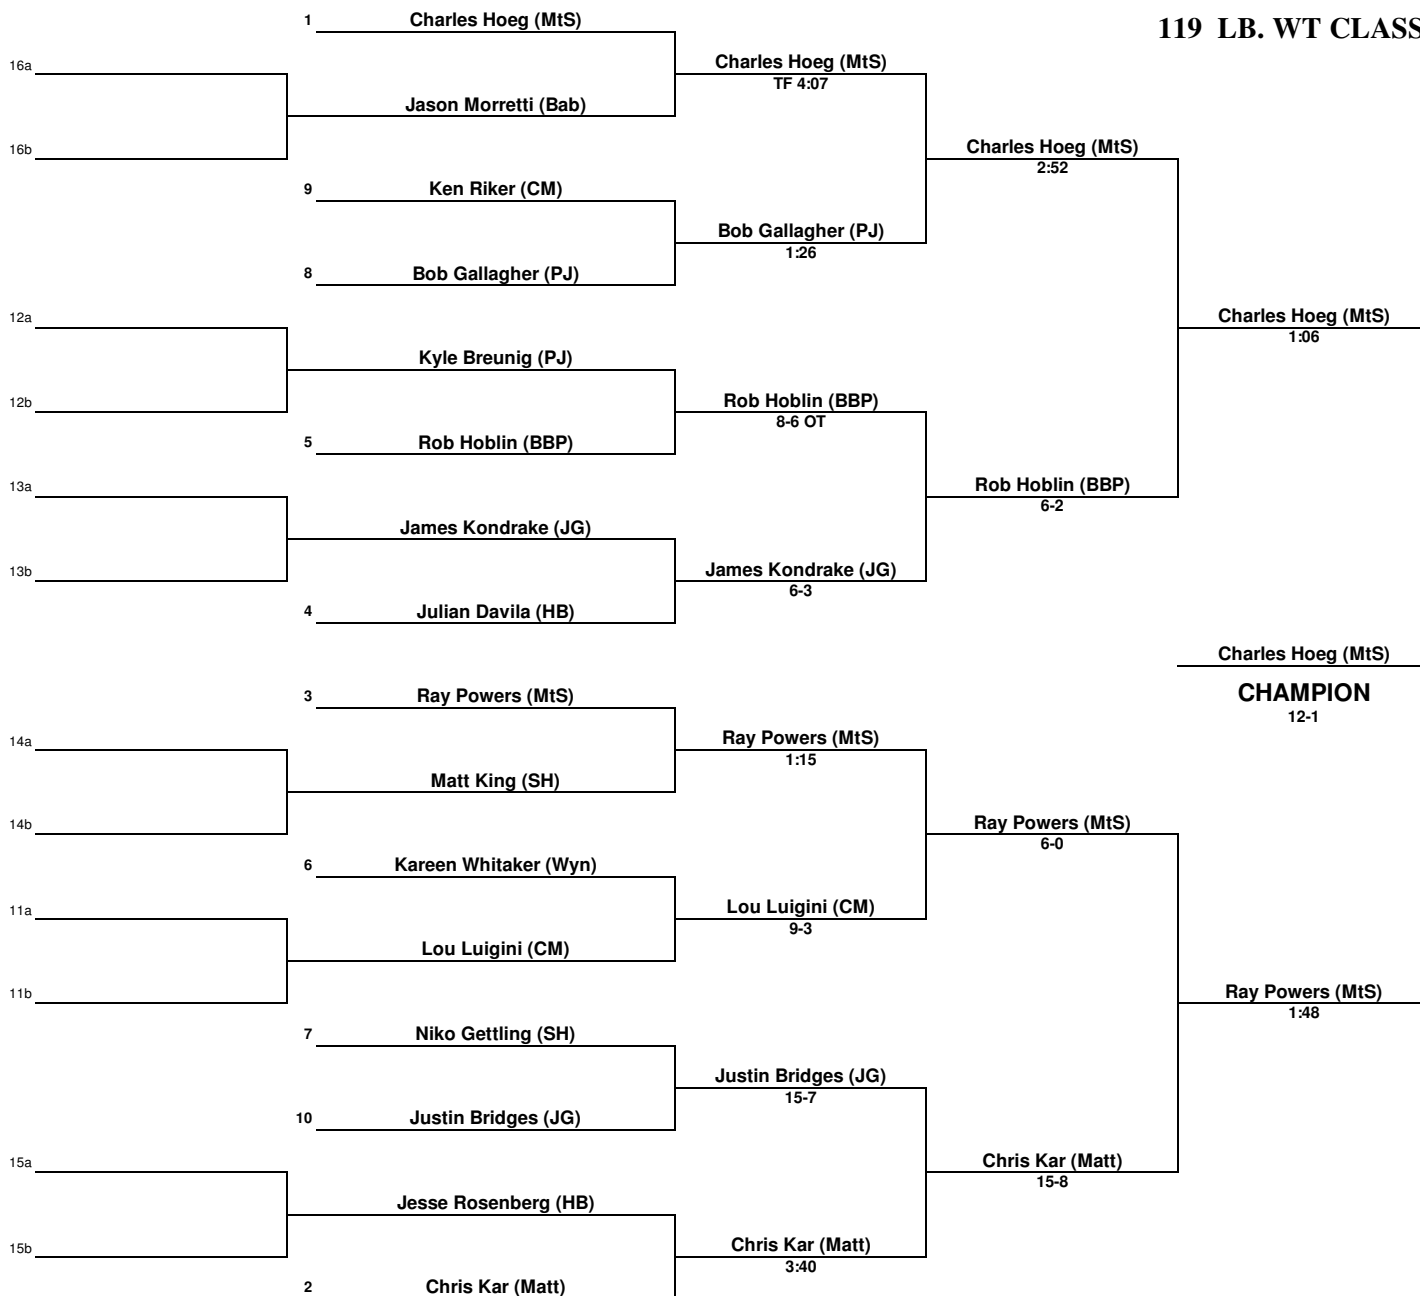

2006 SECTION XI DIVISION II CHAMPIONSHIPS

119 LB. WT CLASS