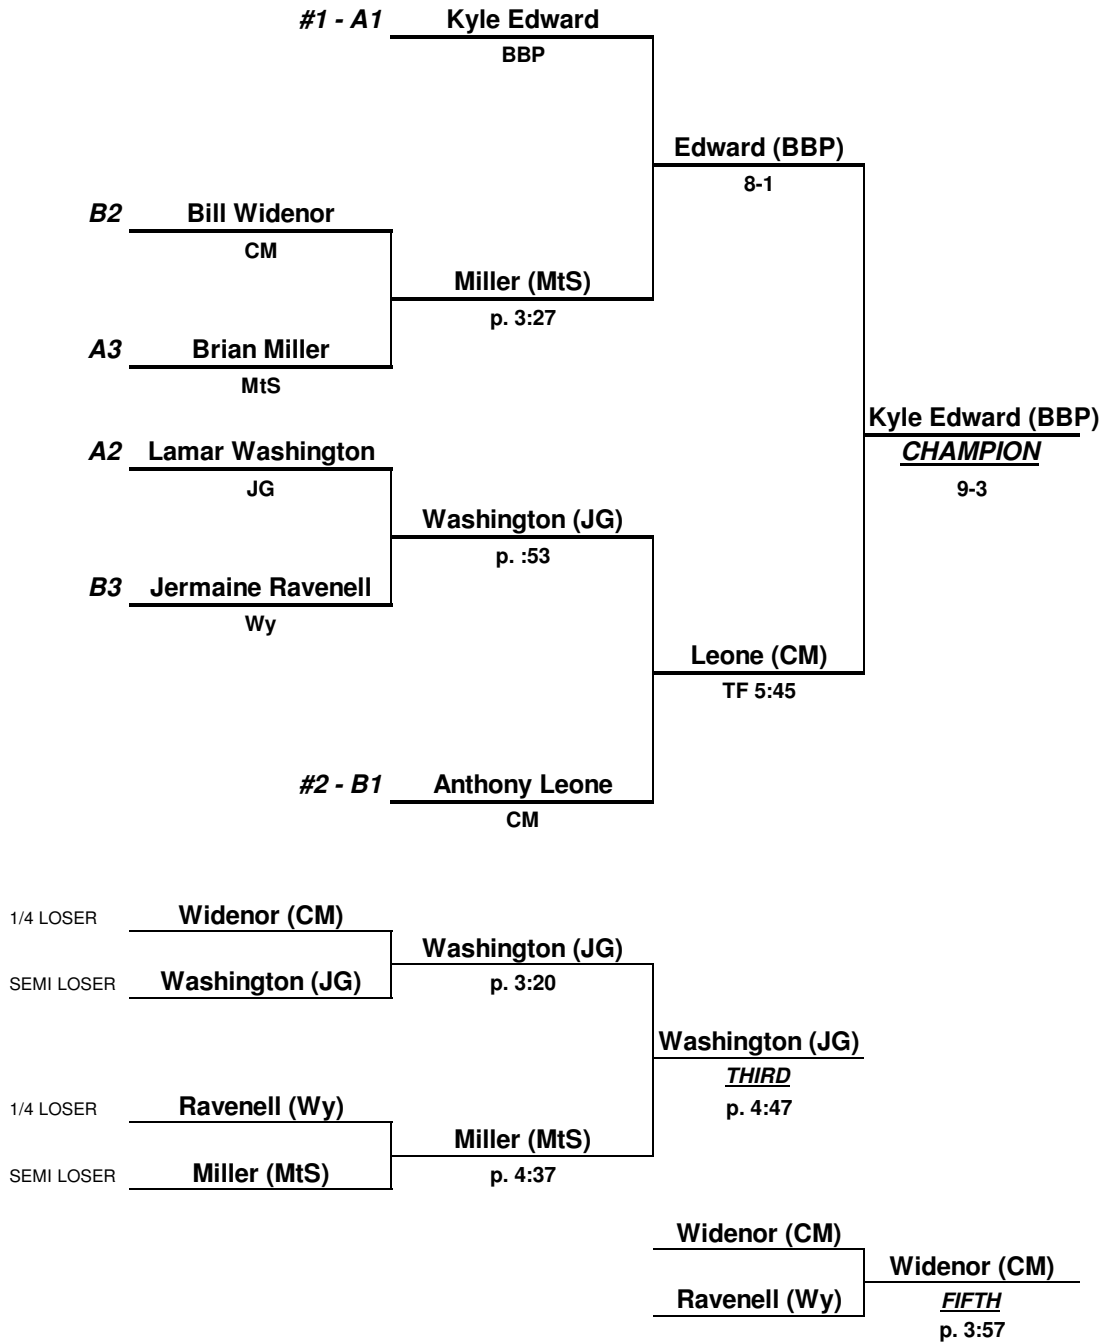

SECTION XI

2005 Division II Wrestling Championship

WEIGHT CLASS **96** lbs

SECTION XI

2005 Division II Wrestling Championship

WEIGHT CLASS **103** lbs

SECTION XI

2005 Division II Wrestling Championship

2005 Division II Wrestling Championship

WEIGHT CLASS **130** lbs

SECTION XI

2005 Division II Wrestling Championship

WEIGHT CLASS **135** lbs

SECTION XI

2005 Division II Wrestling Championship

WEIGHT CLASS **140** lbs