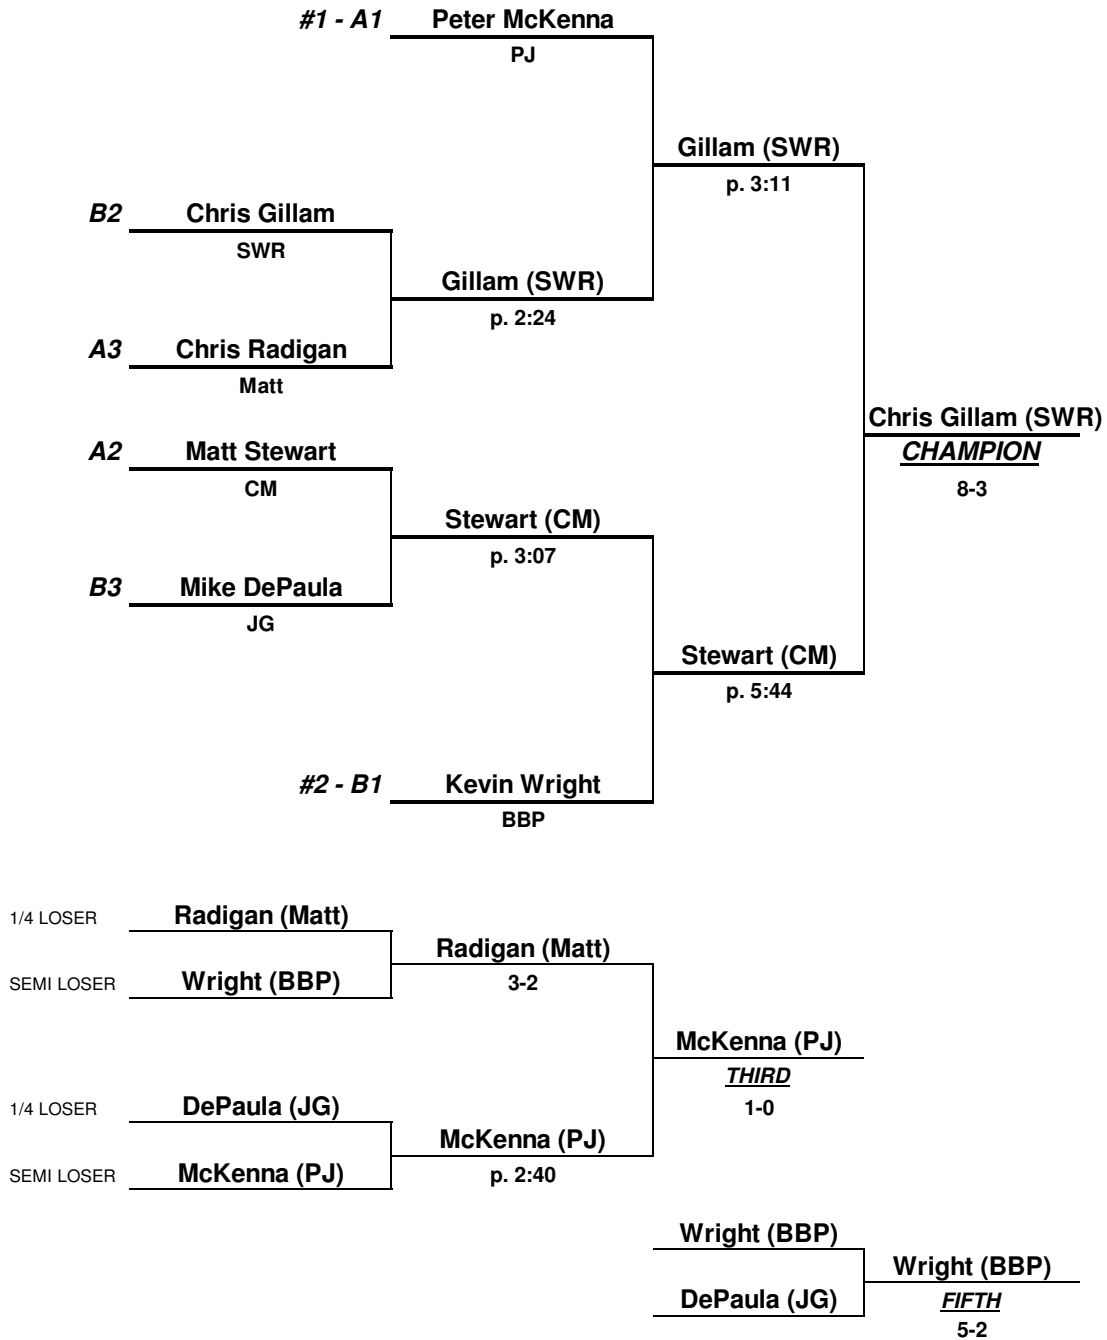

SECTION XI

2005 Division II Wrestling Championship

WEIGHT CLASS **145** lbs