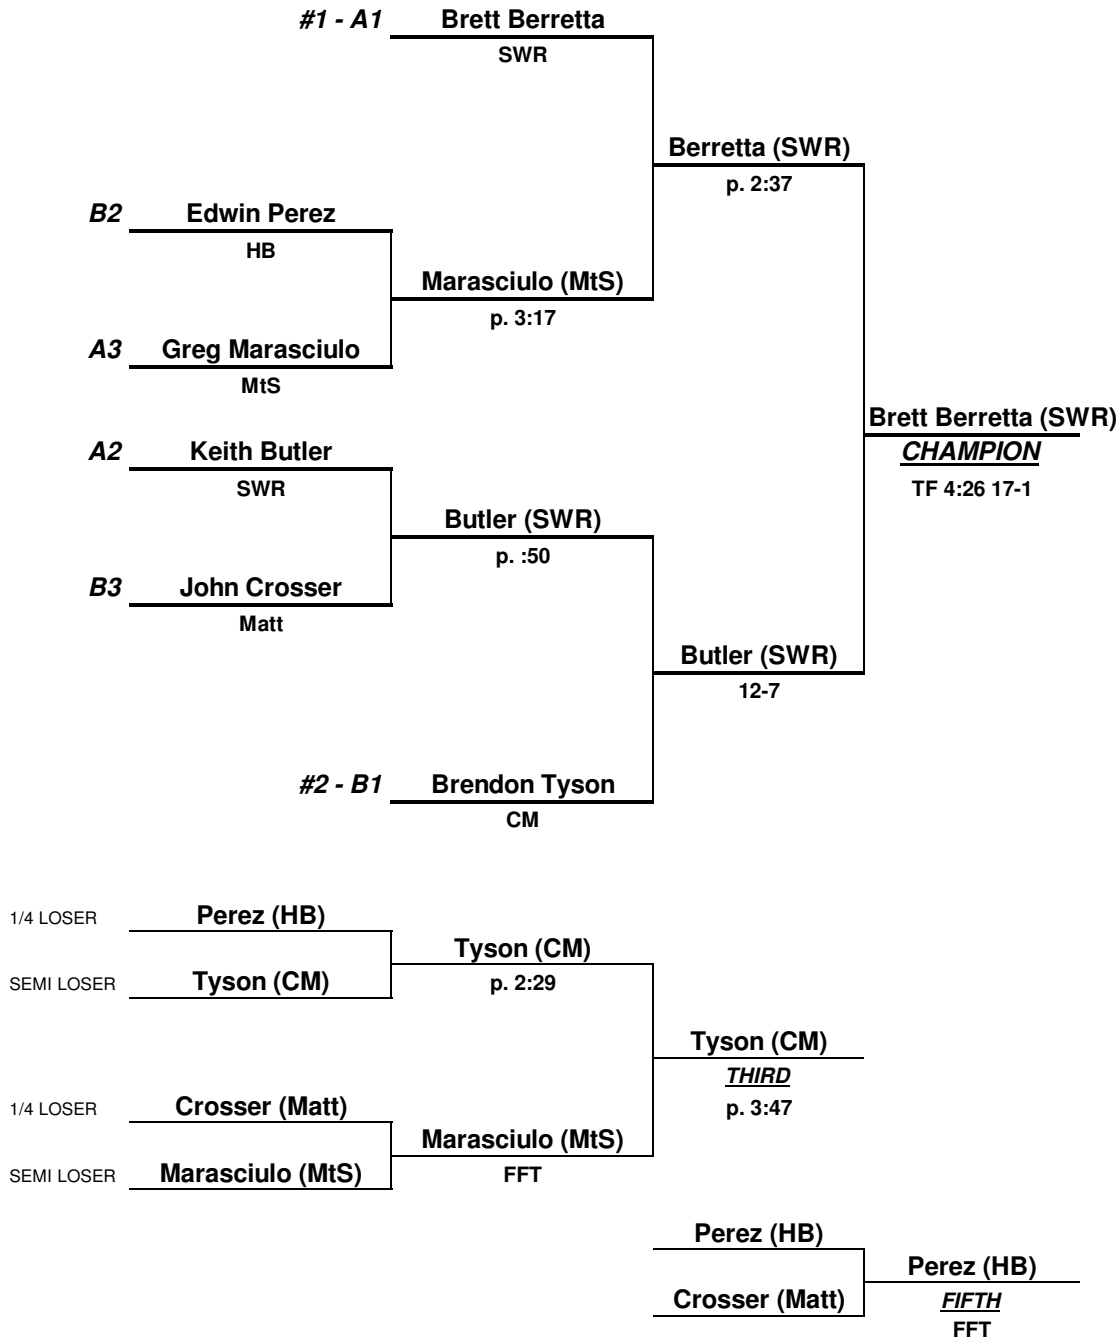

SECTION XI

2005 Division II Wrestling Championship

WEIGHT CLASS **145** lbs

SECTION XI

2005 Division II Wrestling Championship

WEIGHT CLASS **152** lbs

SECTION XI

2005 Division II Wrestling Championship