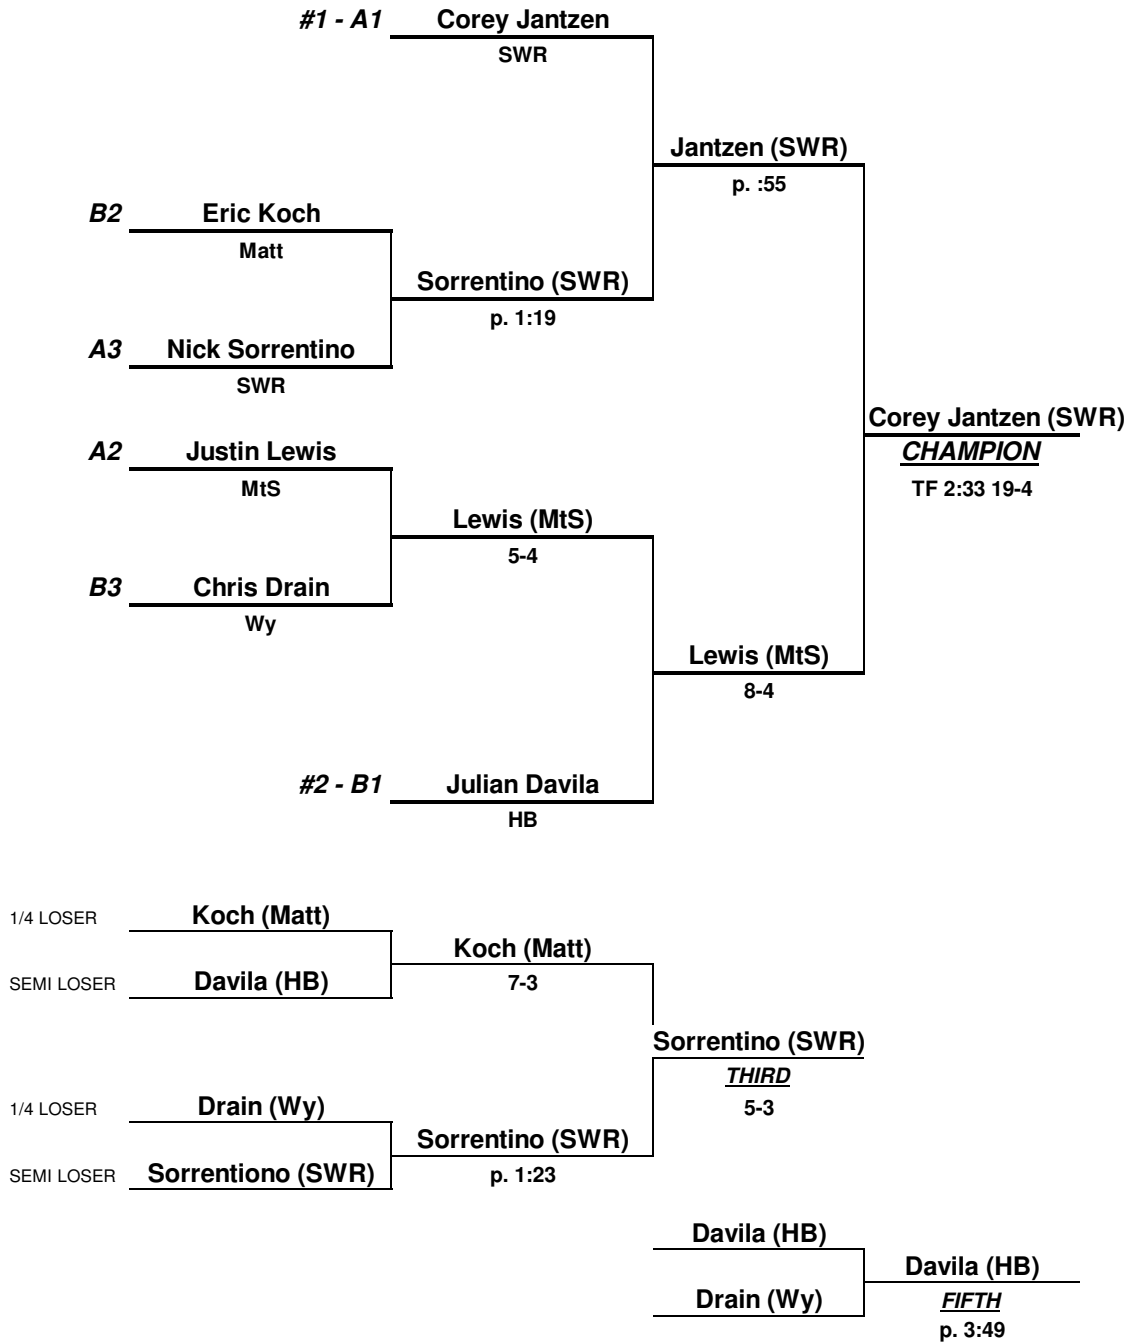

SECTION XI

2005 Division II Wrestling Championship

WEIGHT CLASS **96** lbs

SECTION XI

2005 Division II Wrestling Championship

WEIGHT CLASS **103** lbs

SECTION XI

2005 Division II Wrestling Championship

WEIGHT CLASS **112** lbs

SECTION XI

2005 Division II Wrestling Championship

WEIGHT CLASS **119** lbs

SECTION XI

2005 Division II Wrestling Championship

WEIGHT CLASS **125** lbs

SECTION XI