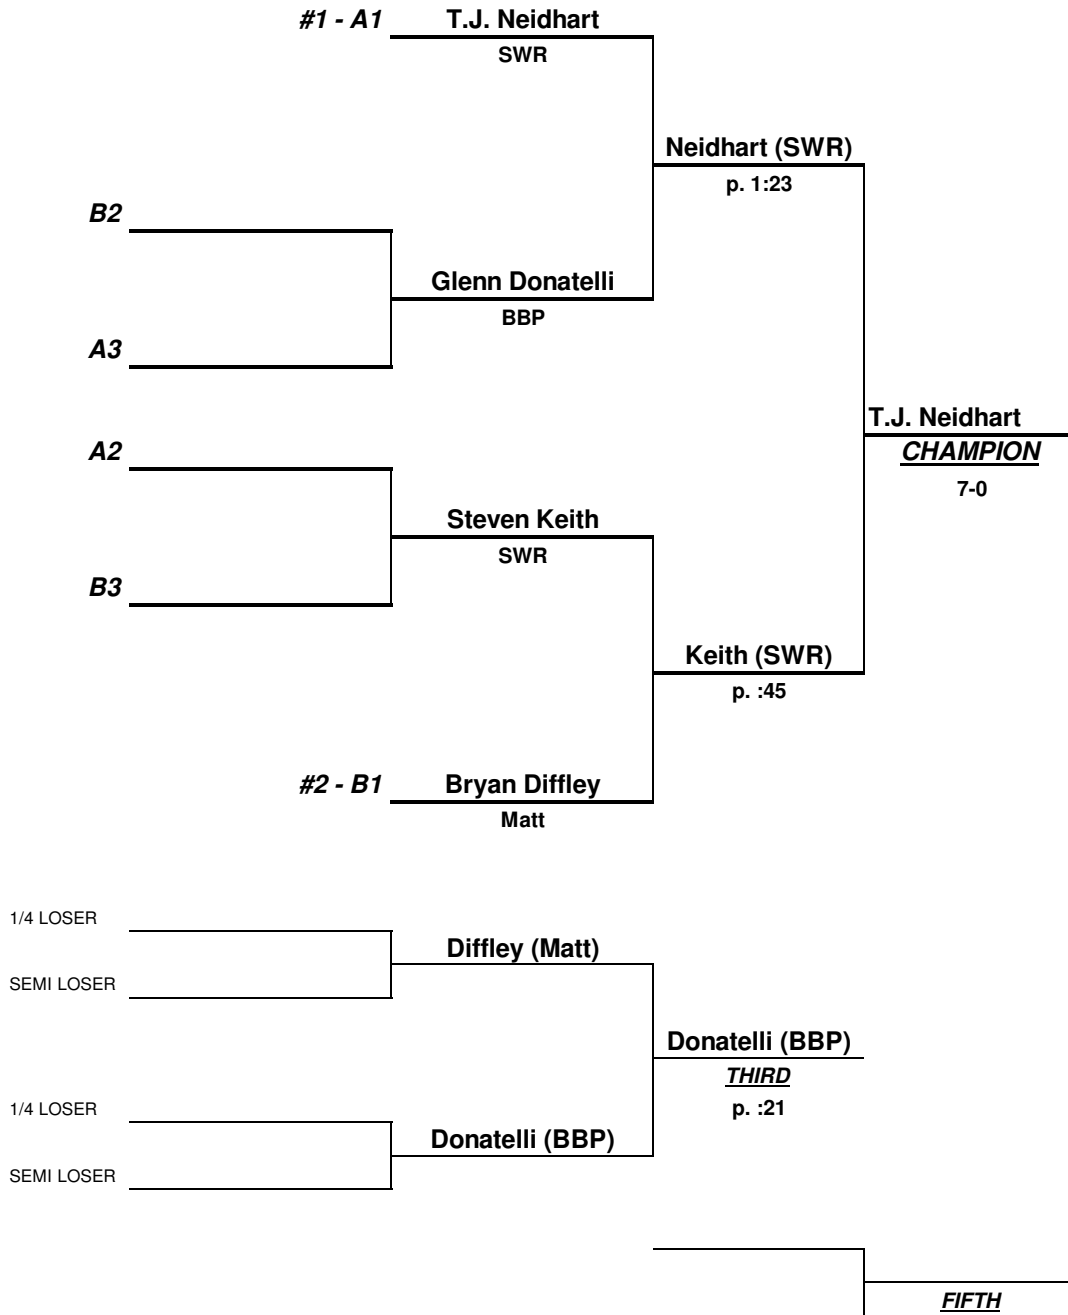

SECTION XI

2005 Division II Wrestling Championship

WEIGHT CLASS **96** lbs

SECTION XI

2005 Division II Wrestling Championship

WEIGHT CLASS **103** lbs

SECTION XI

2005 Division II Wrestling Championship

WEIGHT CLASS **112** lbs

SECTION XI

2005 Division II Wrestling Championship

WEIGHT CLASS **119** lbs

SECTION XI

2005 Division II Wrestling Championship

WEIGHT CLASS **125** lbs

SECTION XI