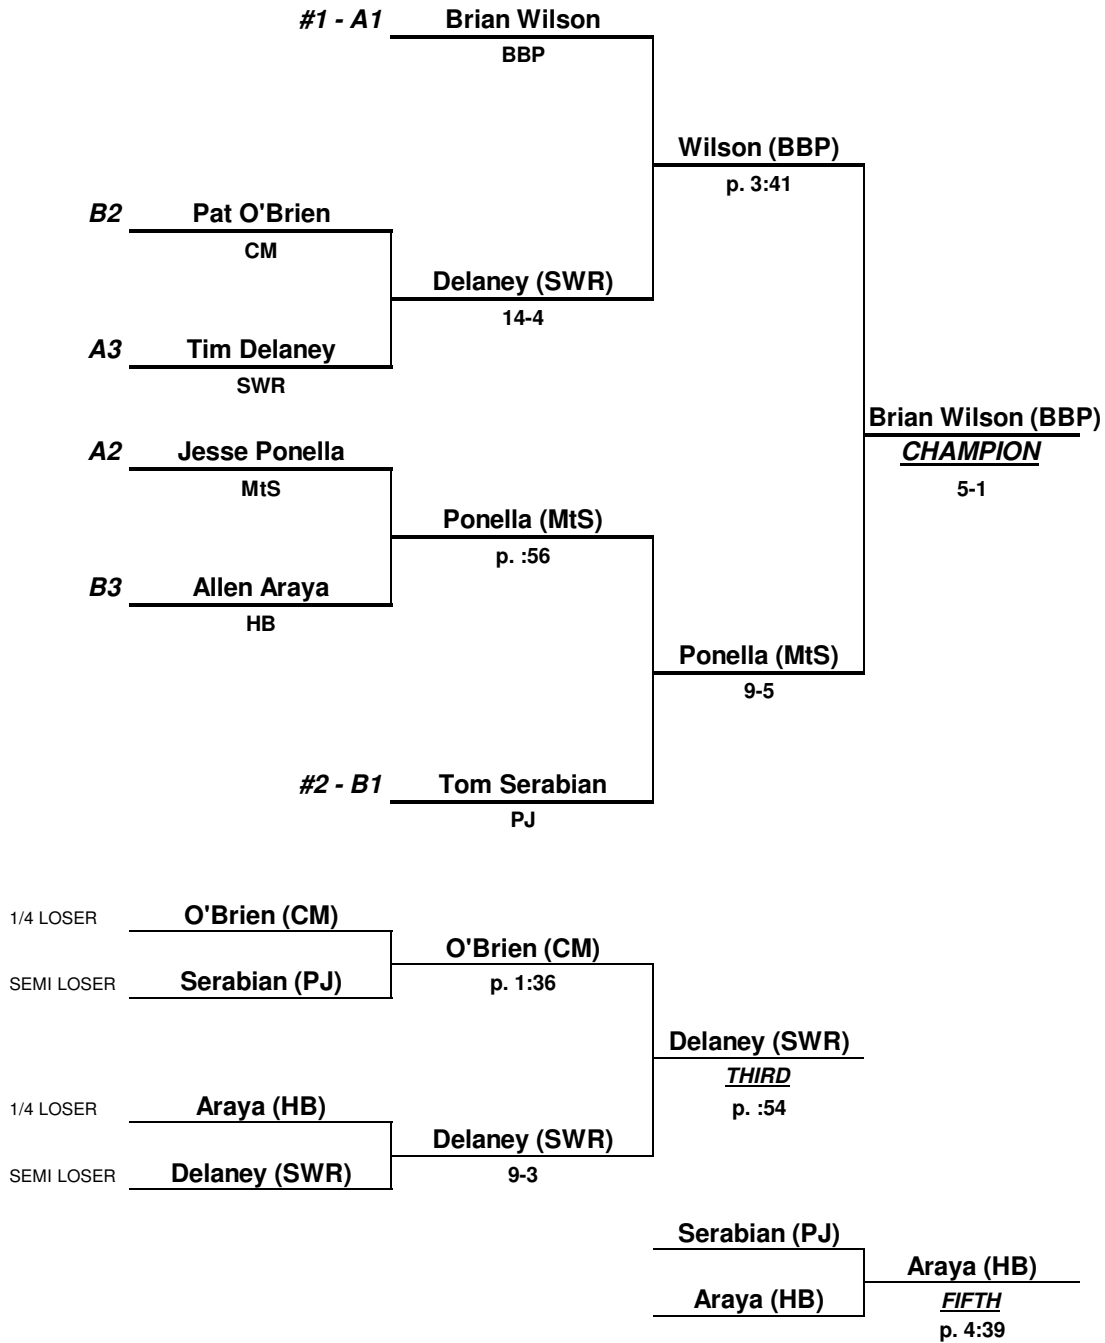

SECTION XI

2005 Division II Wrestling Championship

WEIGHT CLASS **215** lbs