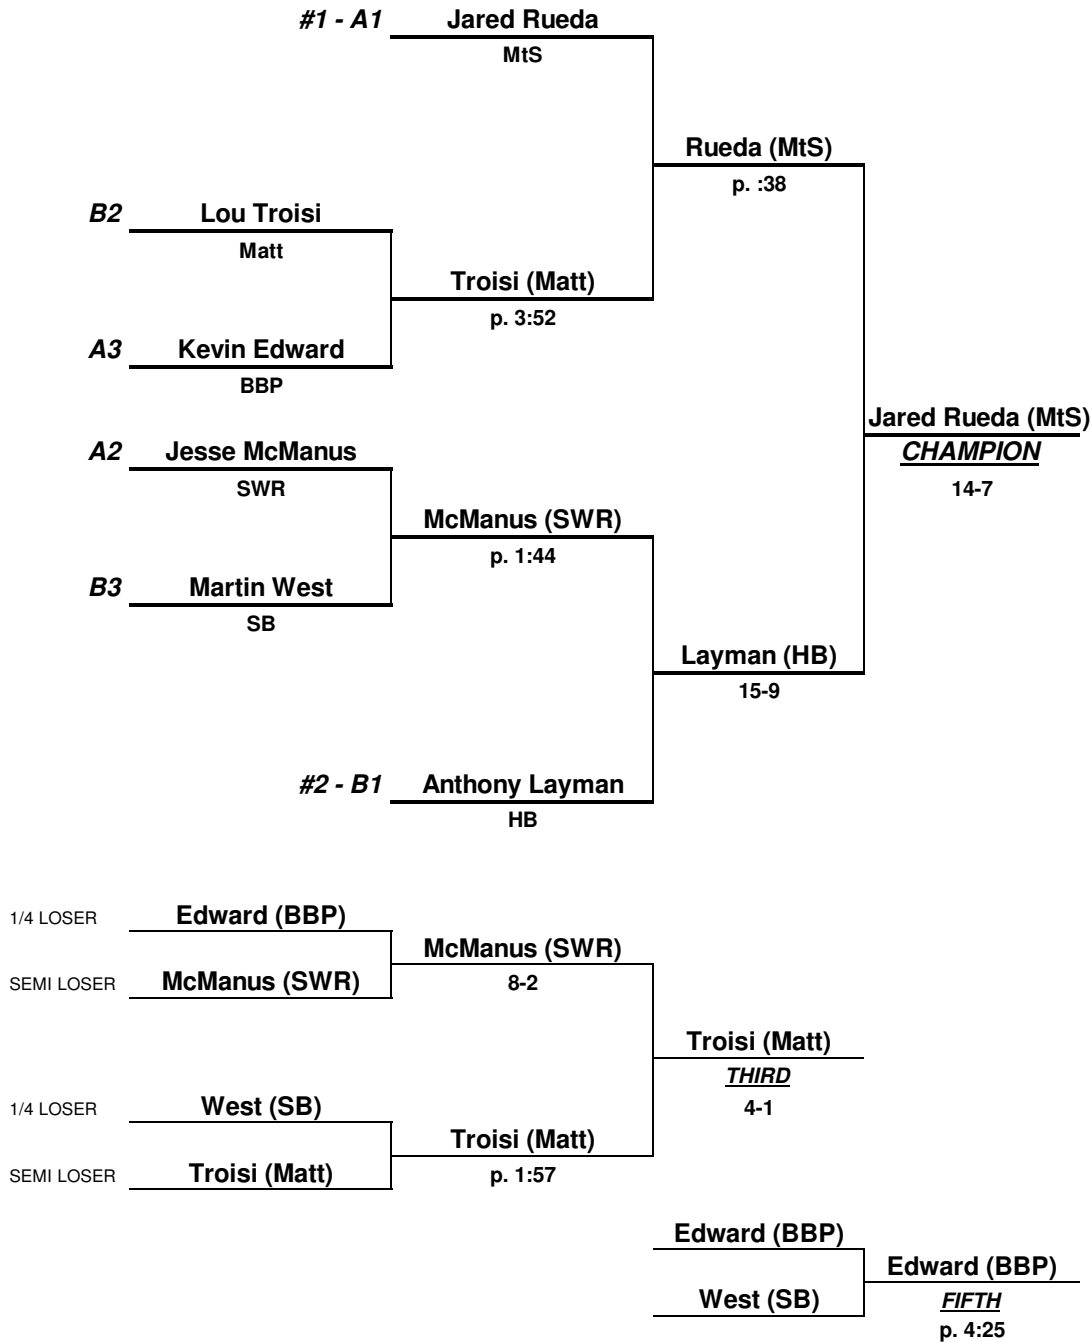

SECTION XI

2005 Division II Wrestling Championship

WEIGHT CLASS **96** lbs

SECTION XI

2005 Division II Wrestling Championship

WEIGHT CLASS **103** lbs

SECTION XI

2005 Division II Wrestling Championship

WEIGHT CLASS **112** lbs

SECTION XI

2005 Division II Wrestling Championship

WEIGHT CLASS **119** lbs

SECTION XI

2005 Division II Wrestling Championship

WEIGHT CLASS **125** lbs

SECTION XI