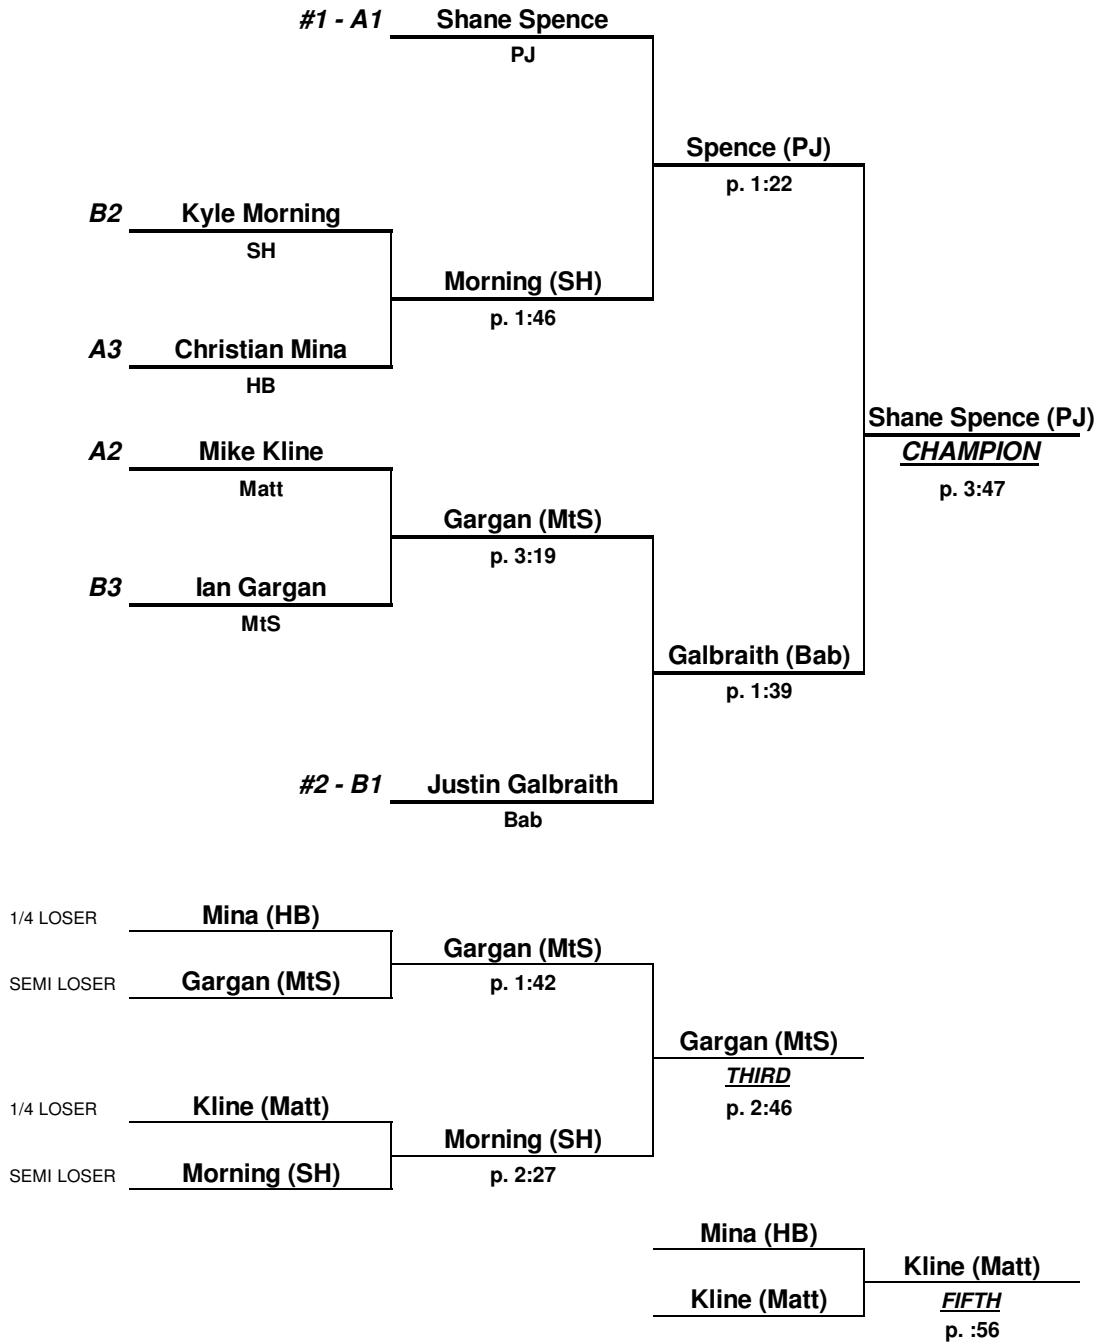

WEIGHT CLASS **160** lbs

SECTION XI

2005 Division II Wrestling Championship

WEIGHT CLASS **171** lbs

SECTION XI

2005 Division II Wrestling Championship

WEIGHT CLASS **189** lbs

SECTION XI