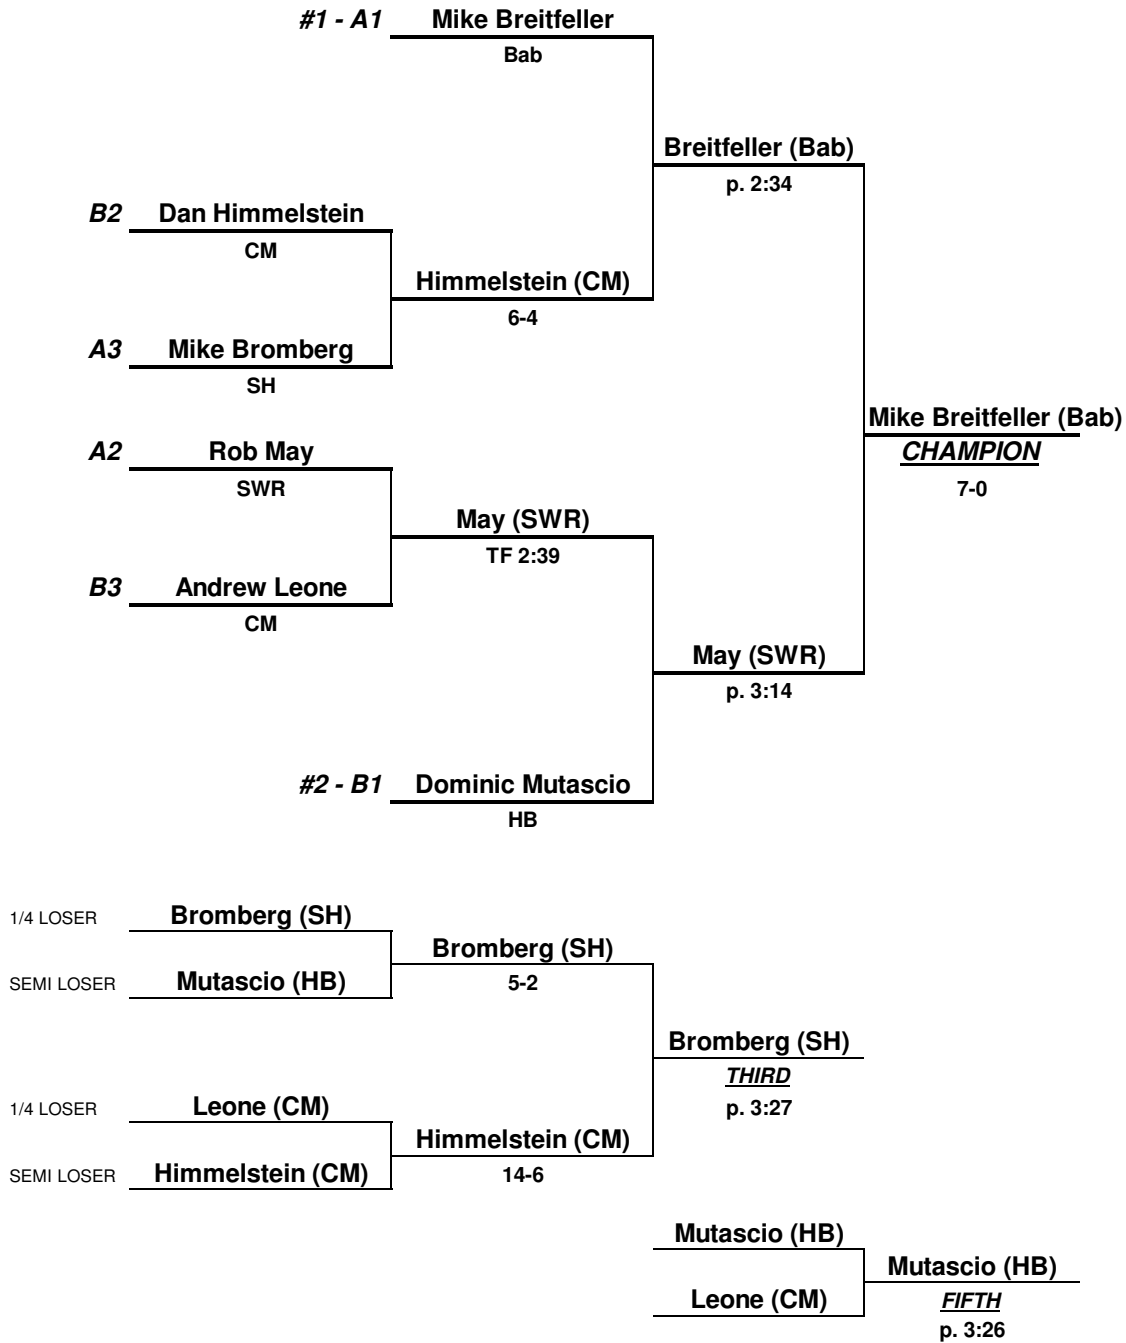

2005 Division II Wrestling Championship

WEIGHT CLASS **130** lbs

SECTION XI

2005 Division II Wrestling Championship

WEIGHT CLASS **135** lbs

SECTION XI

2005 Division II Wrestling Championship

WEIGHT CLASS **140** lbs