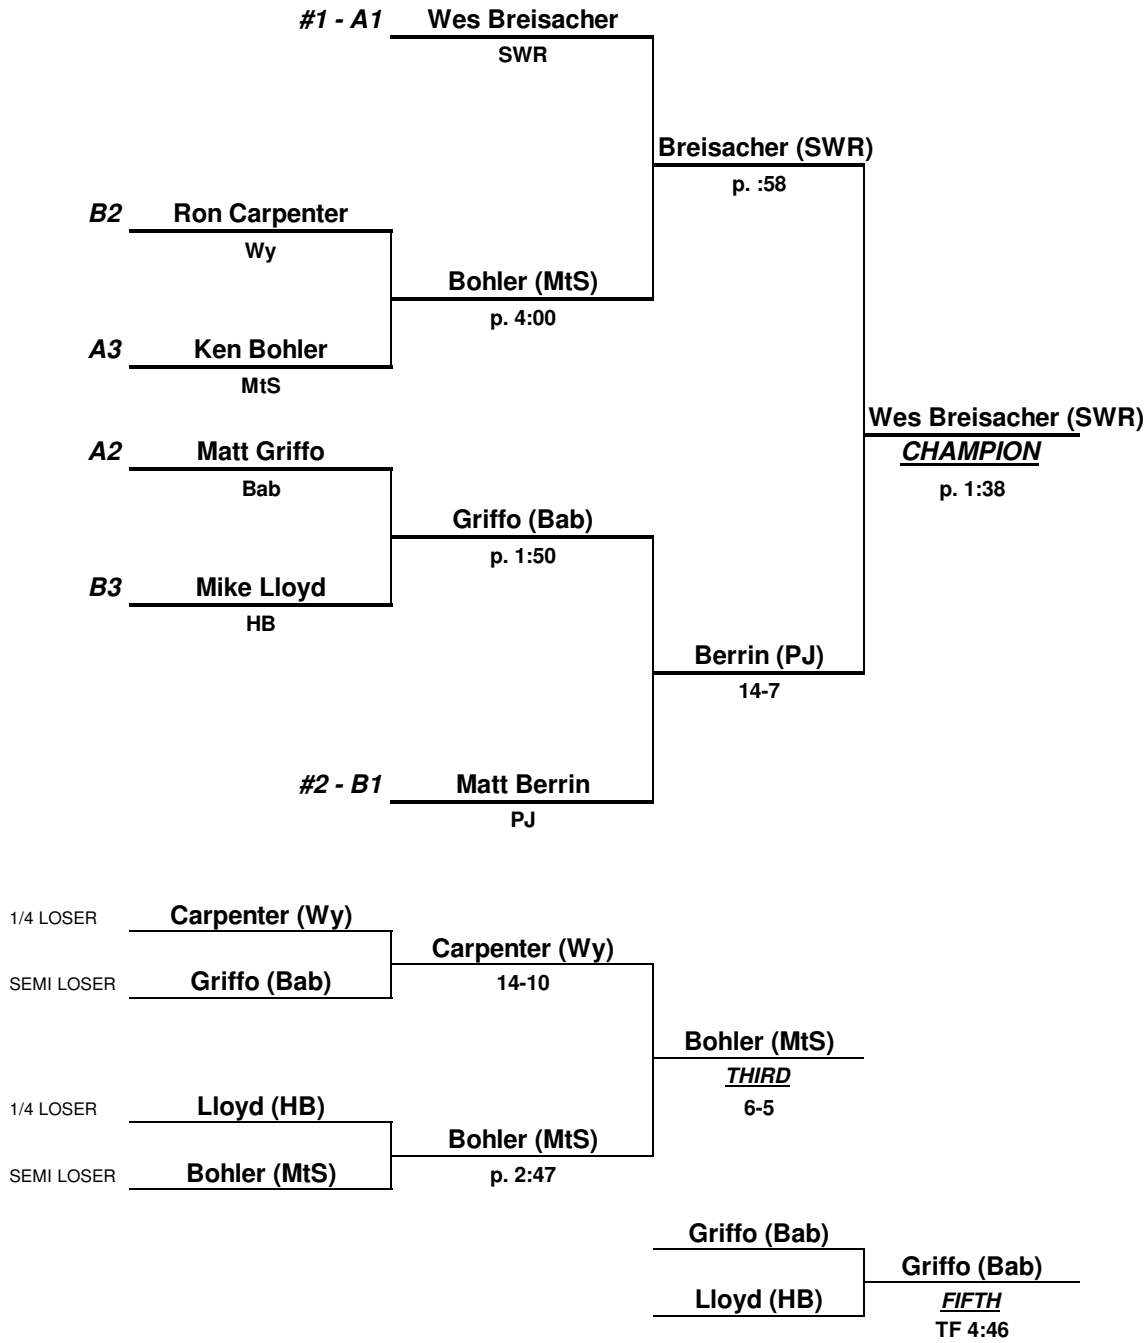

SECTION XI

2005 Division II Wrestling Championship

WEIGHT CLASS **171** lbs