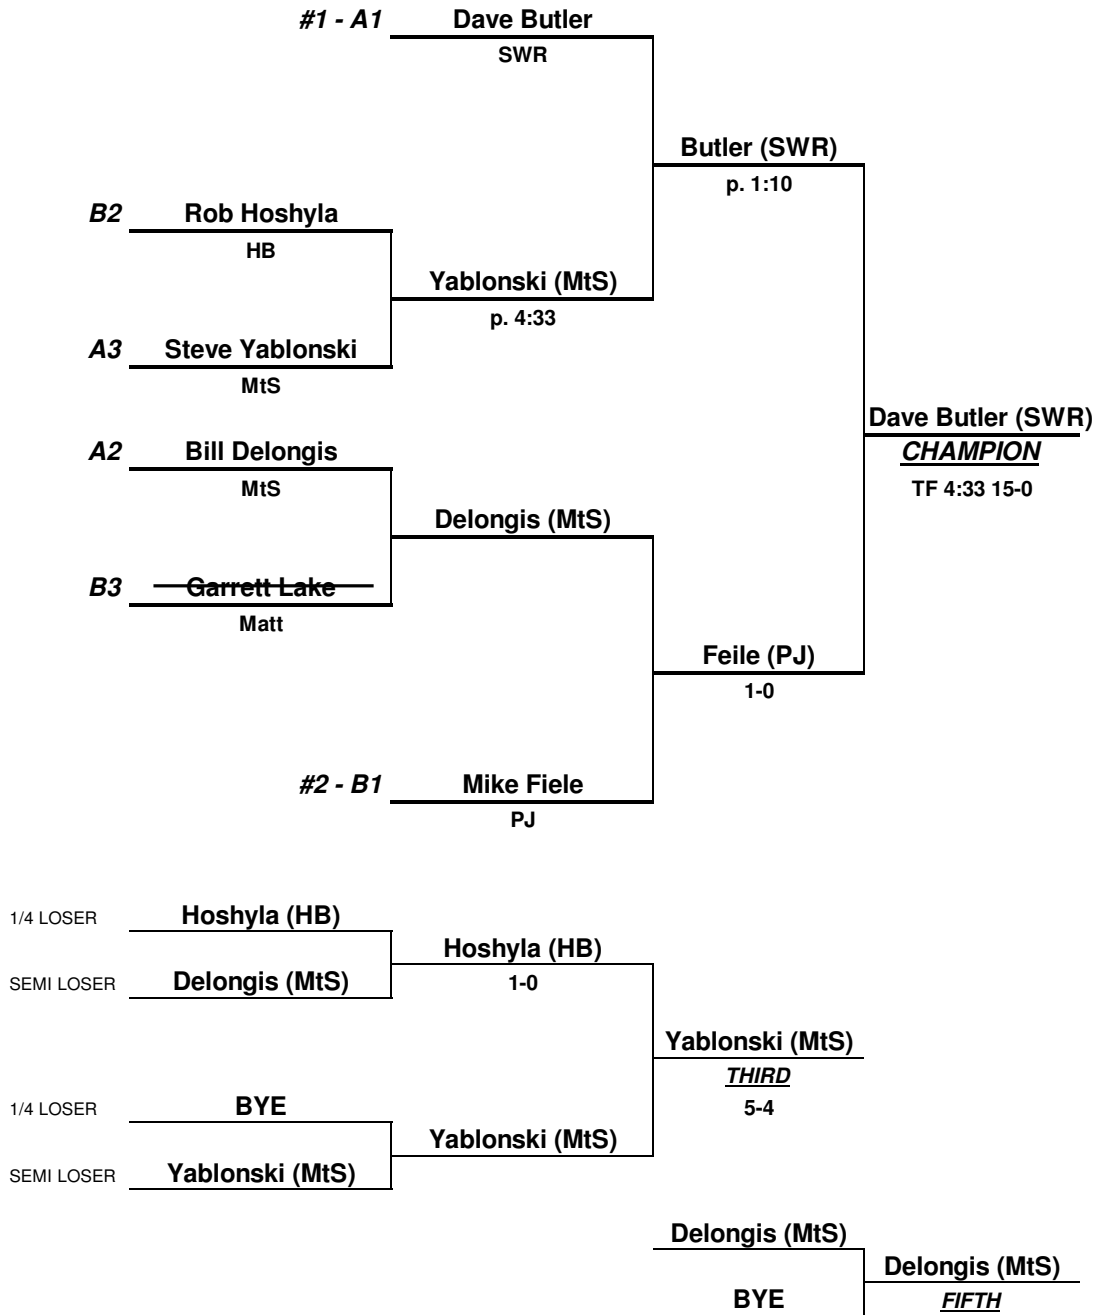

SECTION XI

2005 Division II Wrestling Championship

WEIGHT CLASS **160** lbs