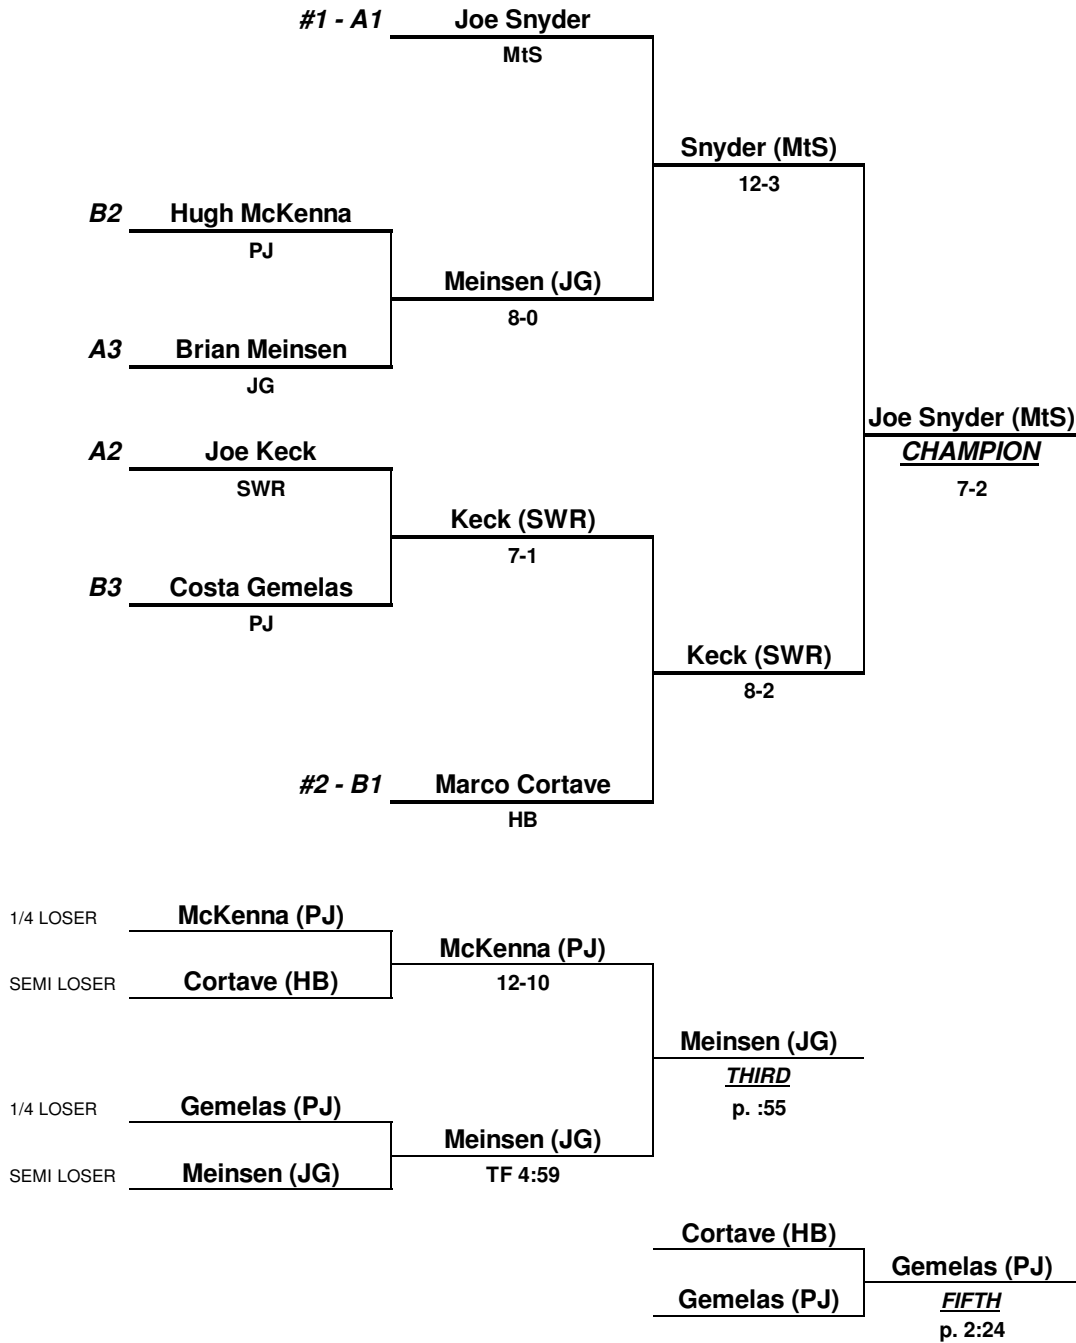

SECTION XI

2005 Division II Wrestling Championship

WEIGHT CLASS **130** lbs