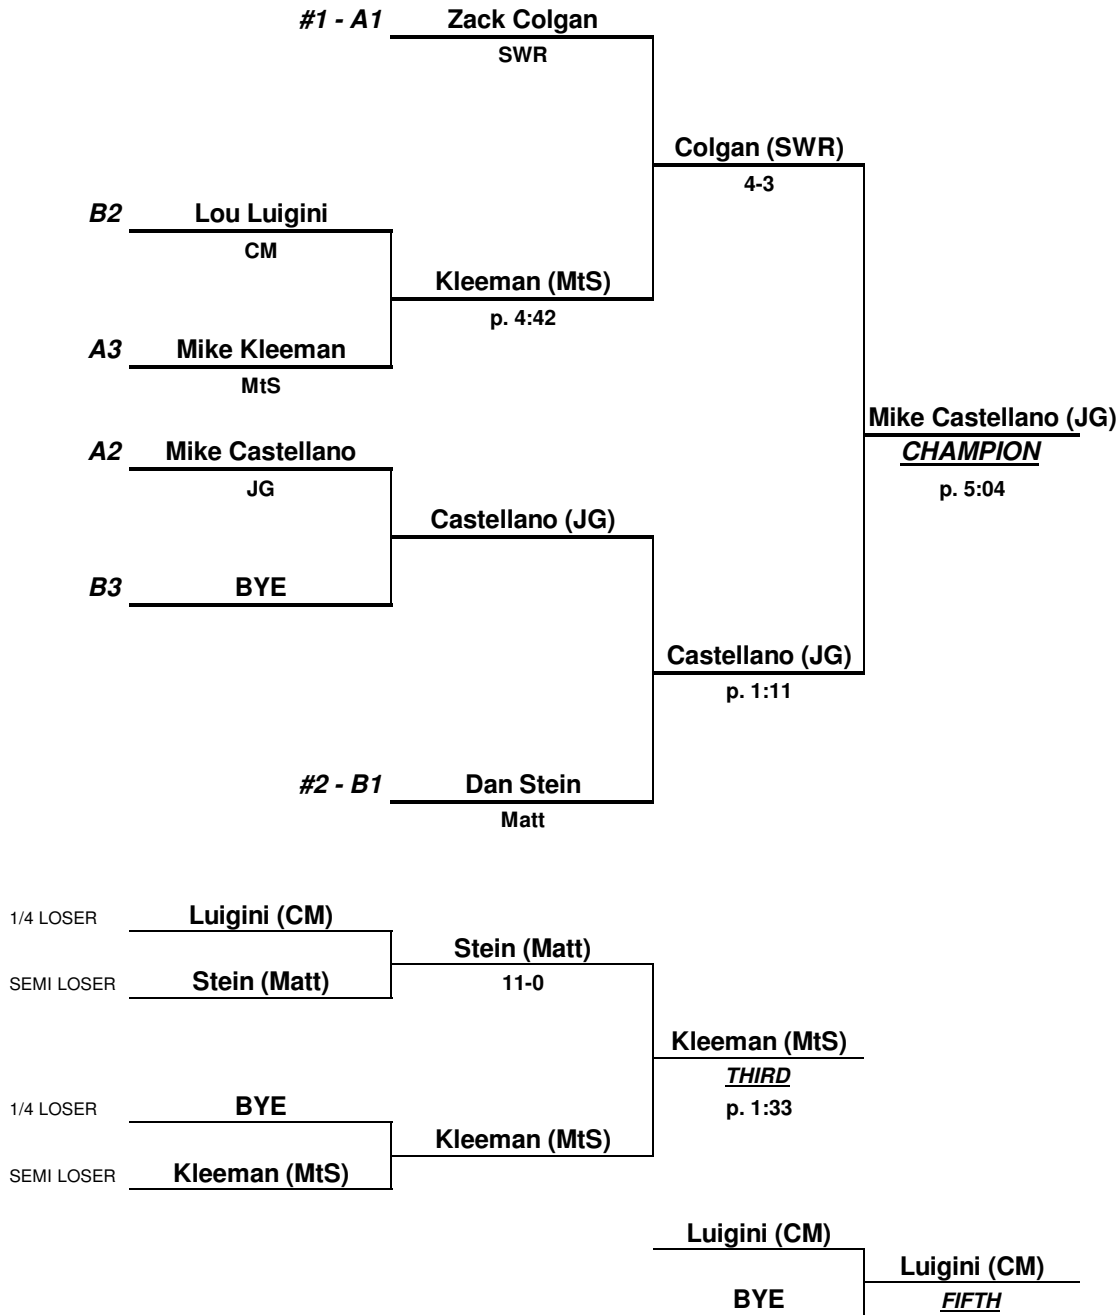

SECTION XI

2005 Division II Wrestling Championship

WEIGHT CLASS **96** lbs

SECTION XI

2005 Division II Wrestling Championship

WEIGHT CLASS **103** lbs

SECTION XI

2005 Division II Wrestling Championship

WEIGHT CLASS **112** lbs

SECTION XI

2005 Division II Wrestling Championship

WEIGHT CLASS **119** lbs

SECTION XI

2005 Division II Wrestling Championship

WEIGHT CLASS **125** lbs

SECTION XI

2005 Division II Wrestling Championship

WEIGHT CLASS **130** lbs

SECTION XI

2005 Division II Wrestling Championship

WEIGHT CLASS **135** lbs

SECTION XI

2005 Division II Wrestling Championship

WEIGHT CLASS **140** lbs