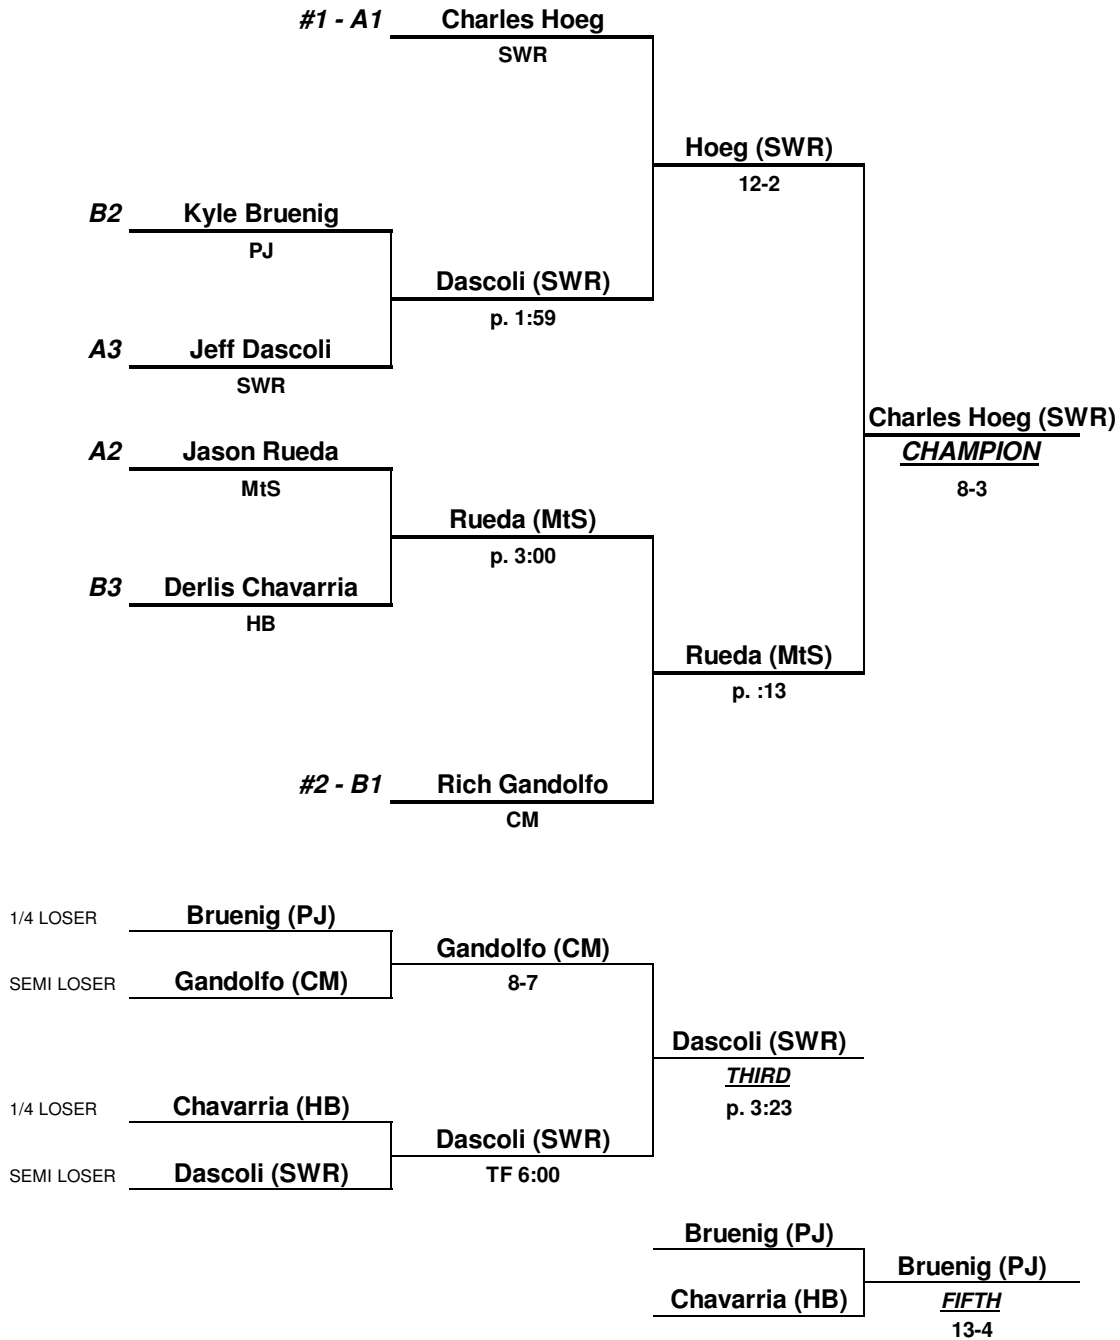

SECTION XI

2005 Division II Wrestling Championship

WEIGHT CLASS **96** lbs

SECTION XI

2005 Division II Wrestling Championship

WEIGHT CLASS **103** lbs

SECTION XI

2005 Division II Wrestling Championship

WEIGHT CLASS **112** lbs

SECTION XI

2005 Division II Wrestling Championship

WEIGHT CLASS **119** lbs

SECTION XI

2005 Division II Wrestling Championship

WEIGHT CLASS **125** lbs

SECTION XI