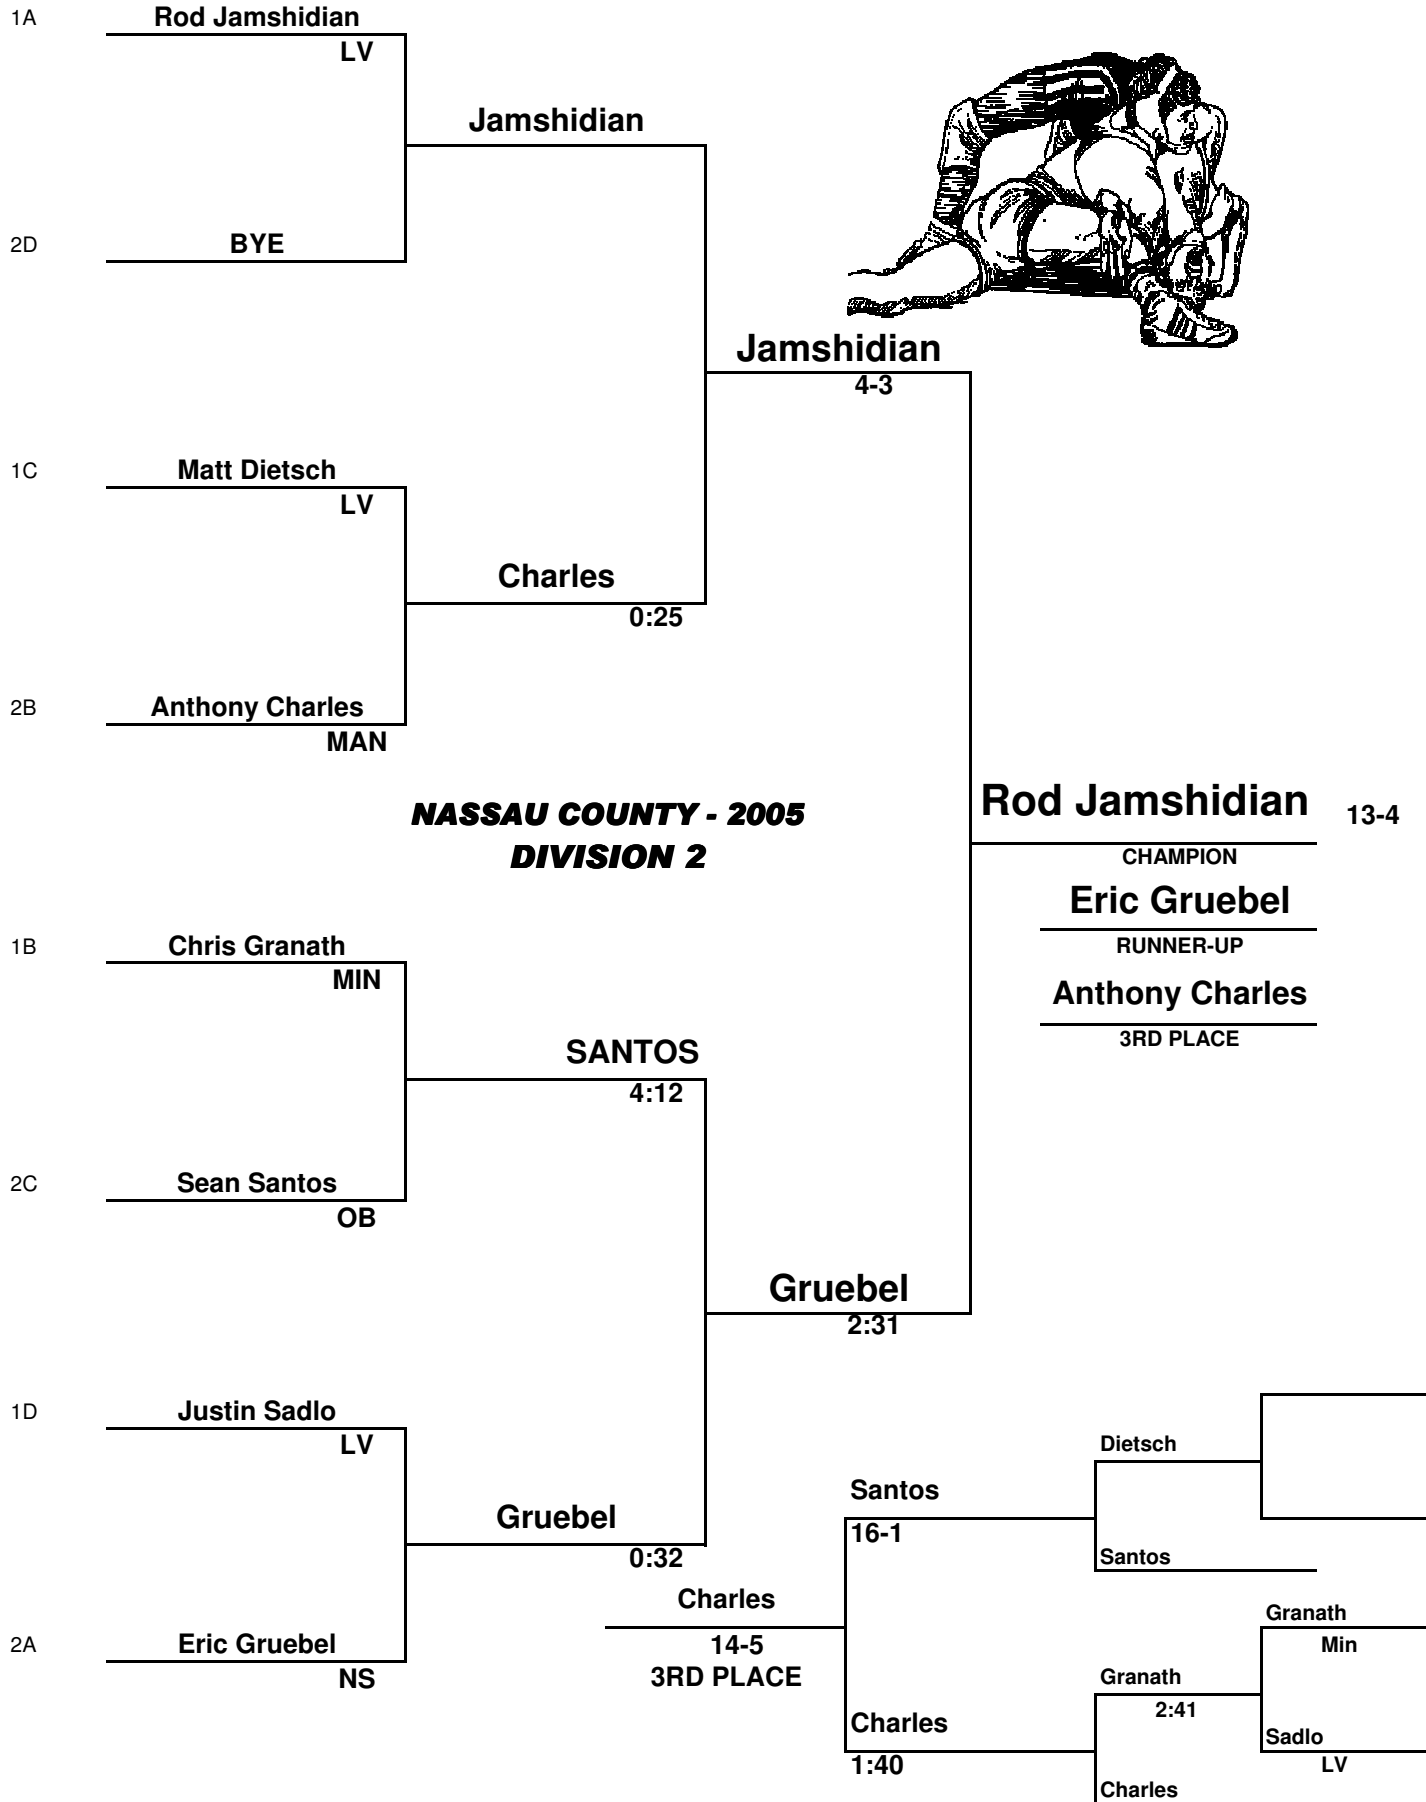

**2005 SECTION VIII WRESTLING CHAMPIONSHIPS
FEBRUARY 19-20, 2005**

112 LB. WEIGHT CLASS