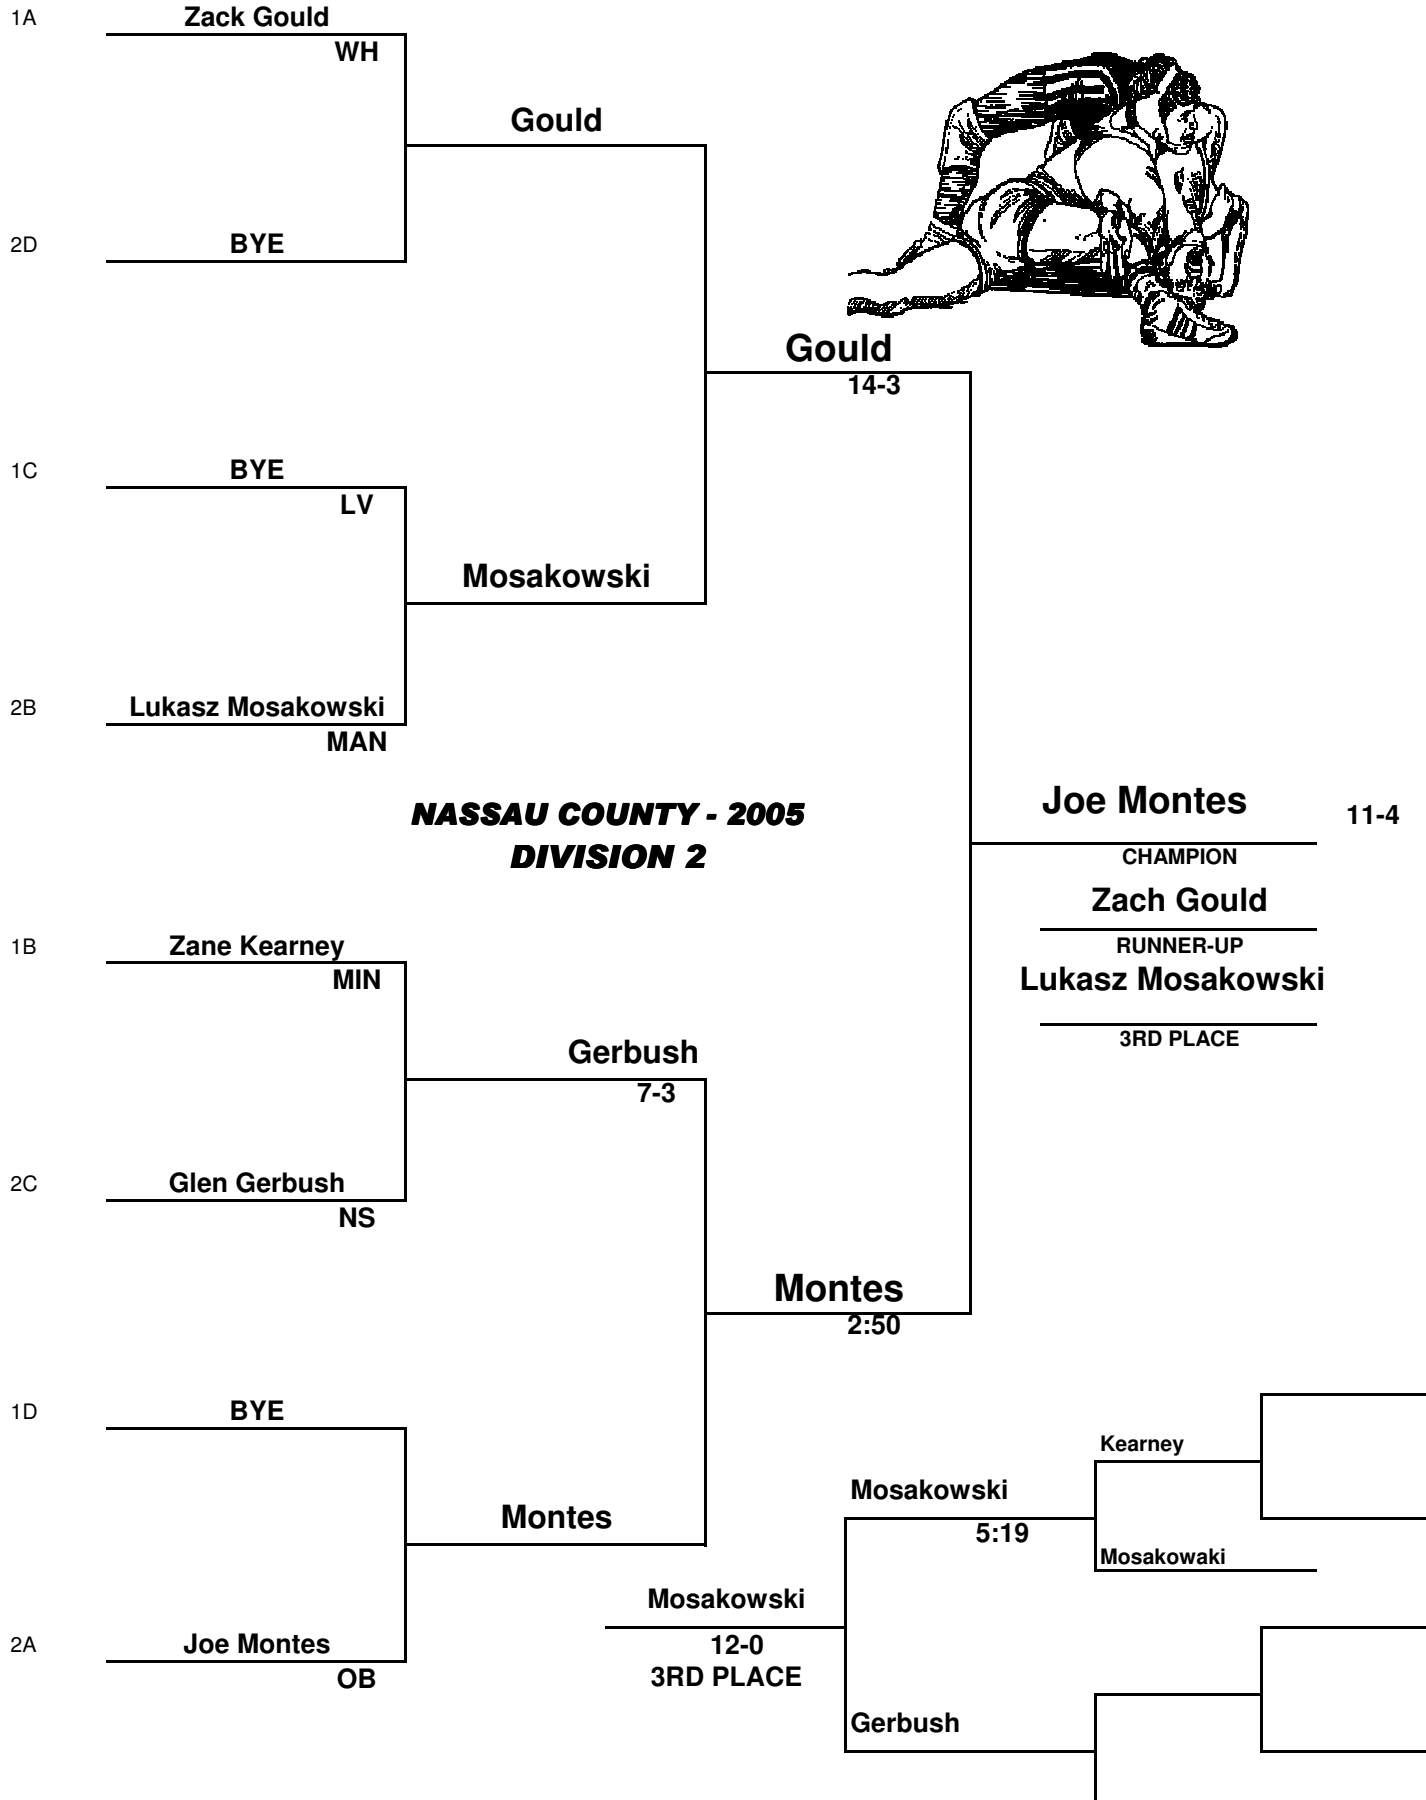

**2005 SECTION VIII WRESTLING CHAMPIONSHIPS
FEBRUARY 19-20, 2005**

96 LB. WEIGHT CLASS

**2005 SECTION VIII WRESTLING CHAMPIONSHIPS
FEBRUARY 19-20, 2005**

103 LB. WEIGHT CLASS

**2005 SECTION VIII WRESTLING CHAMPIONSHIPS
FEBRUARY 19-20, 2005**