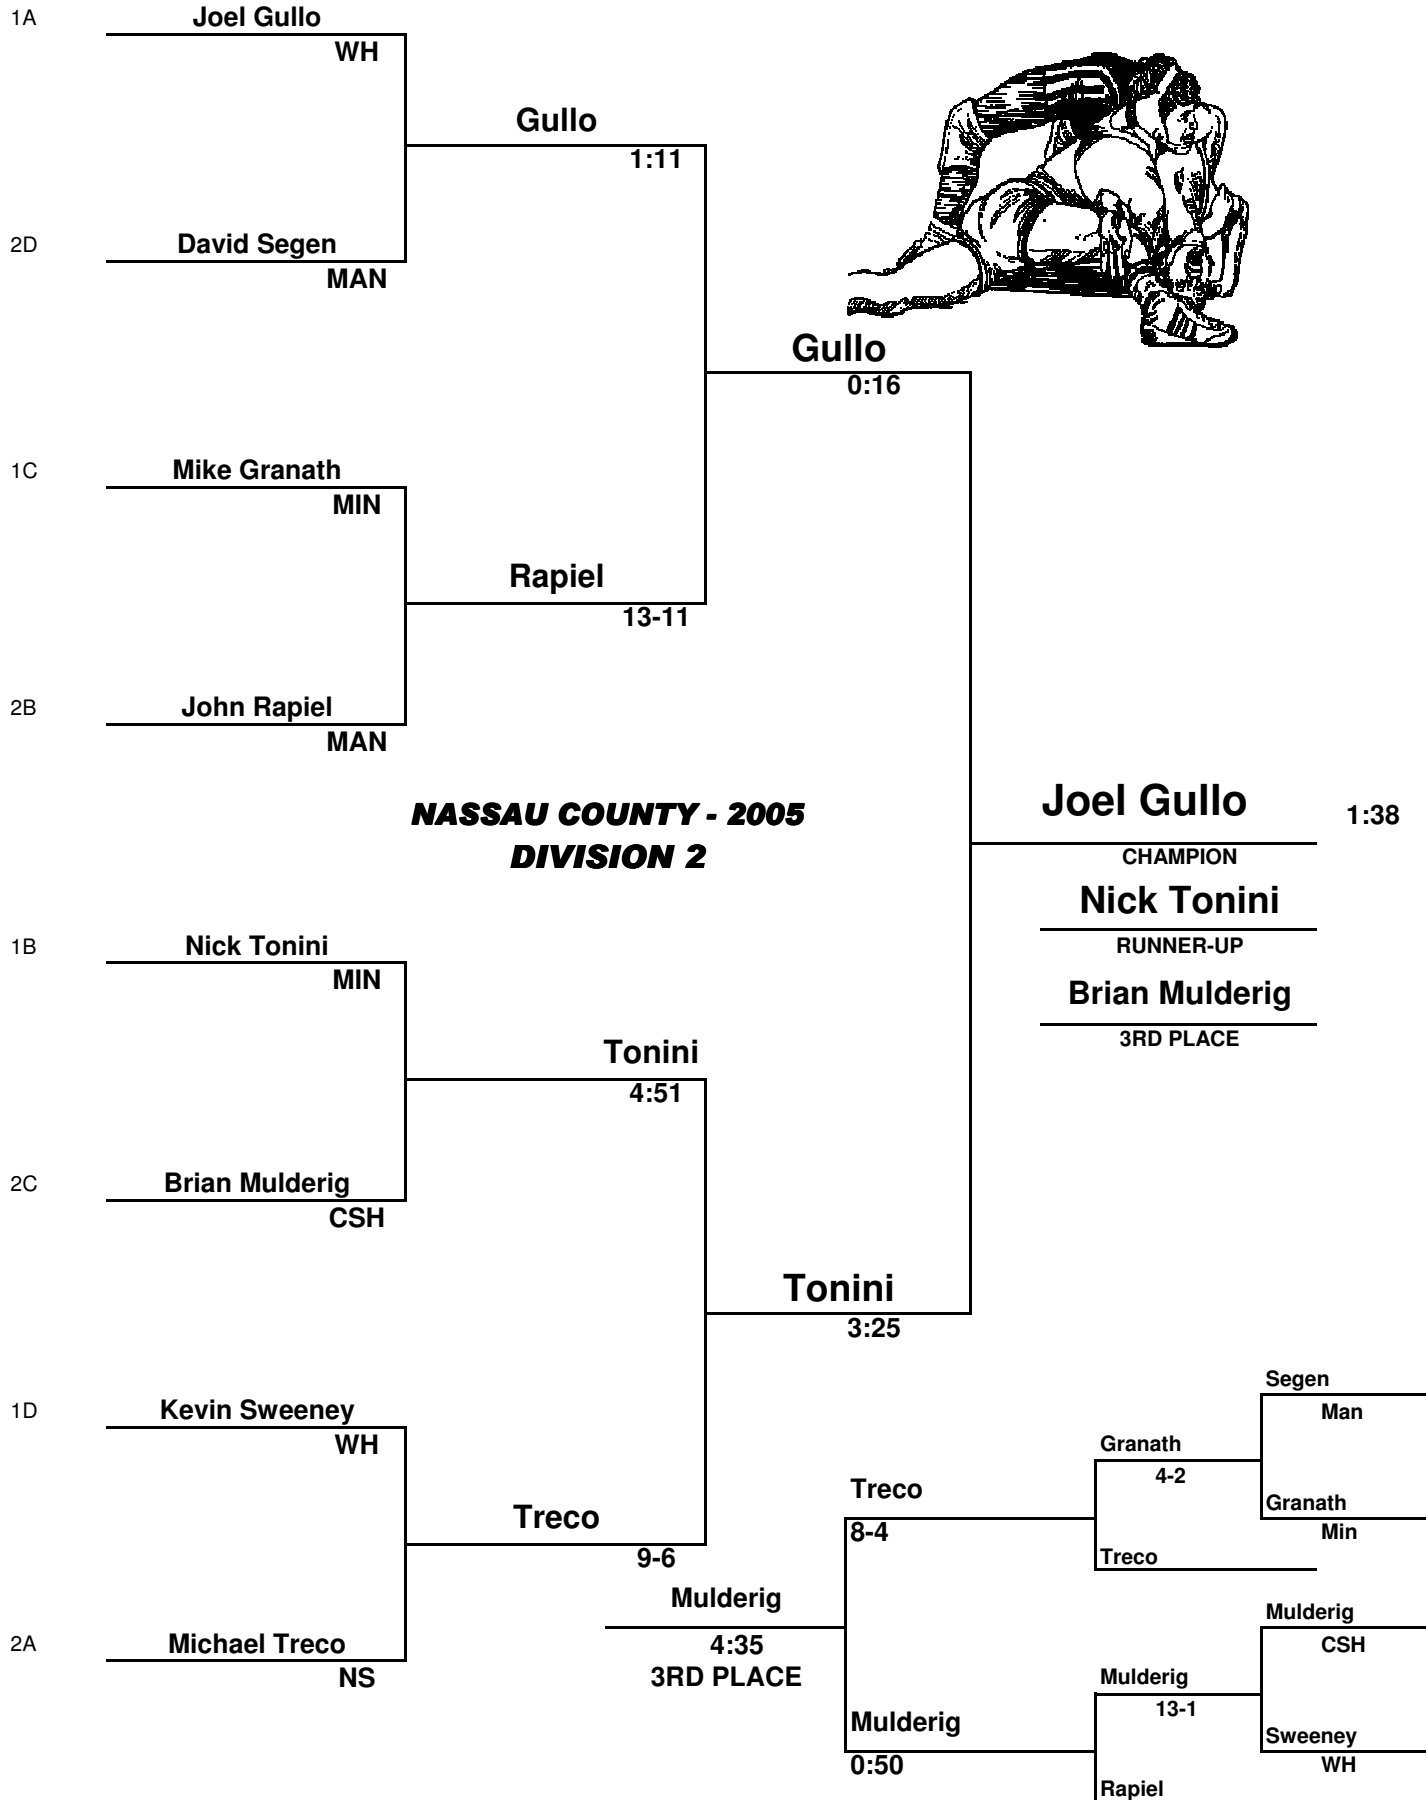

**2005 SECTION VIII WRESTLING CHAMPIONSHIPS
FEBRUARY 19-20, 2005**

119 LB. WEIGHT CLASS