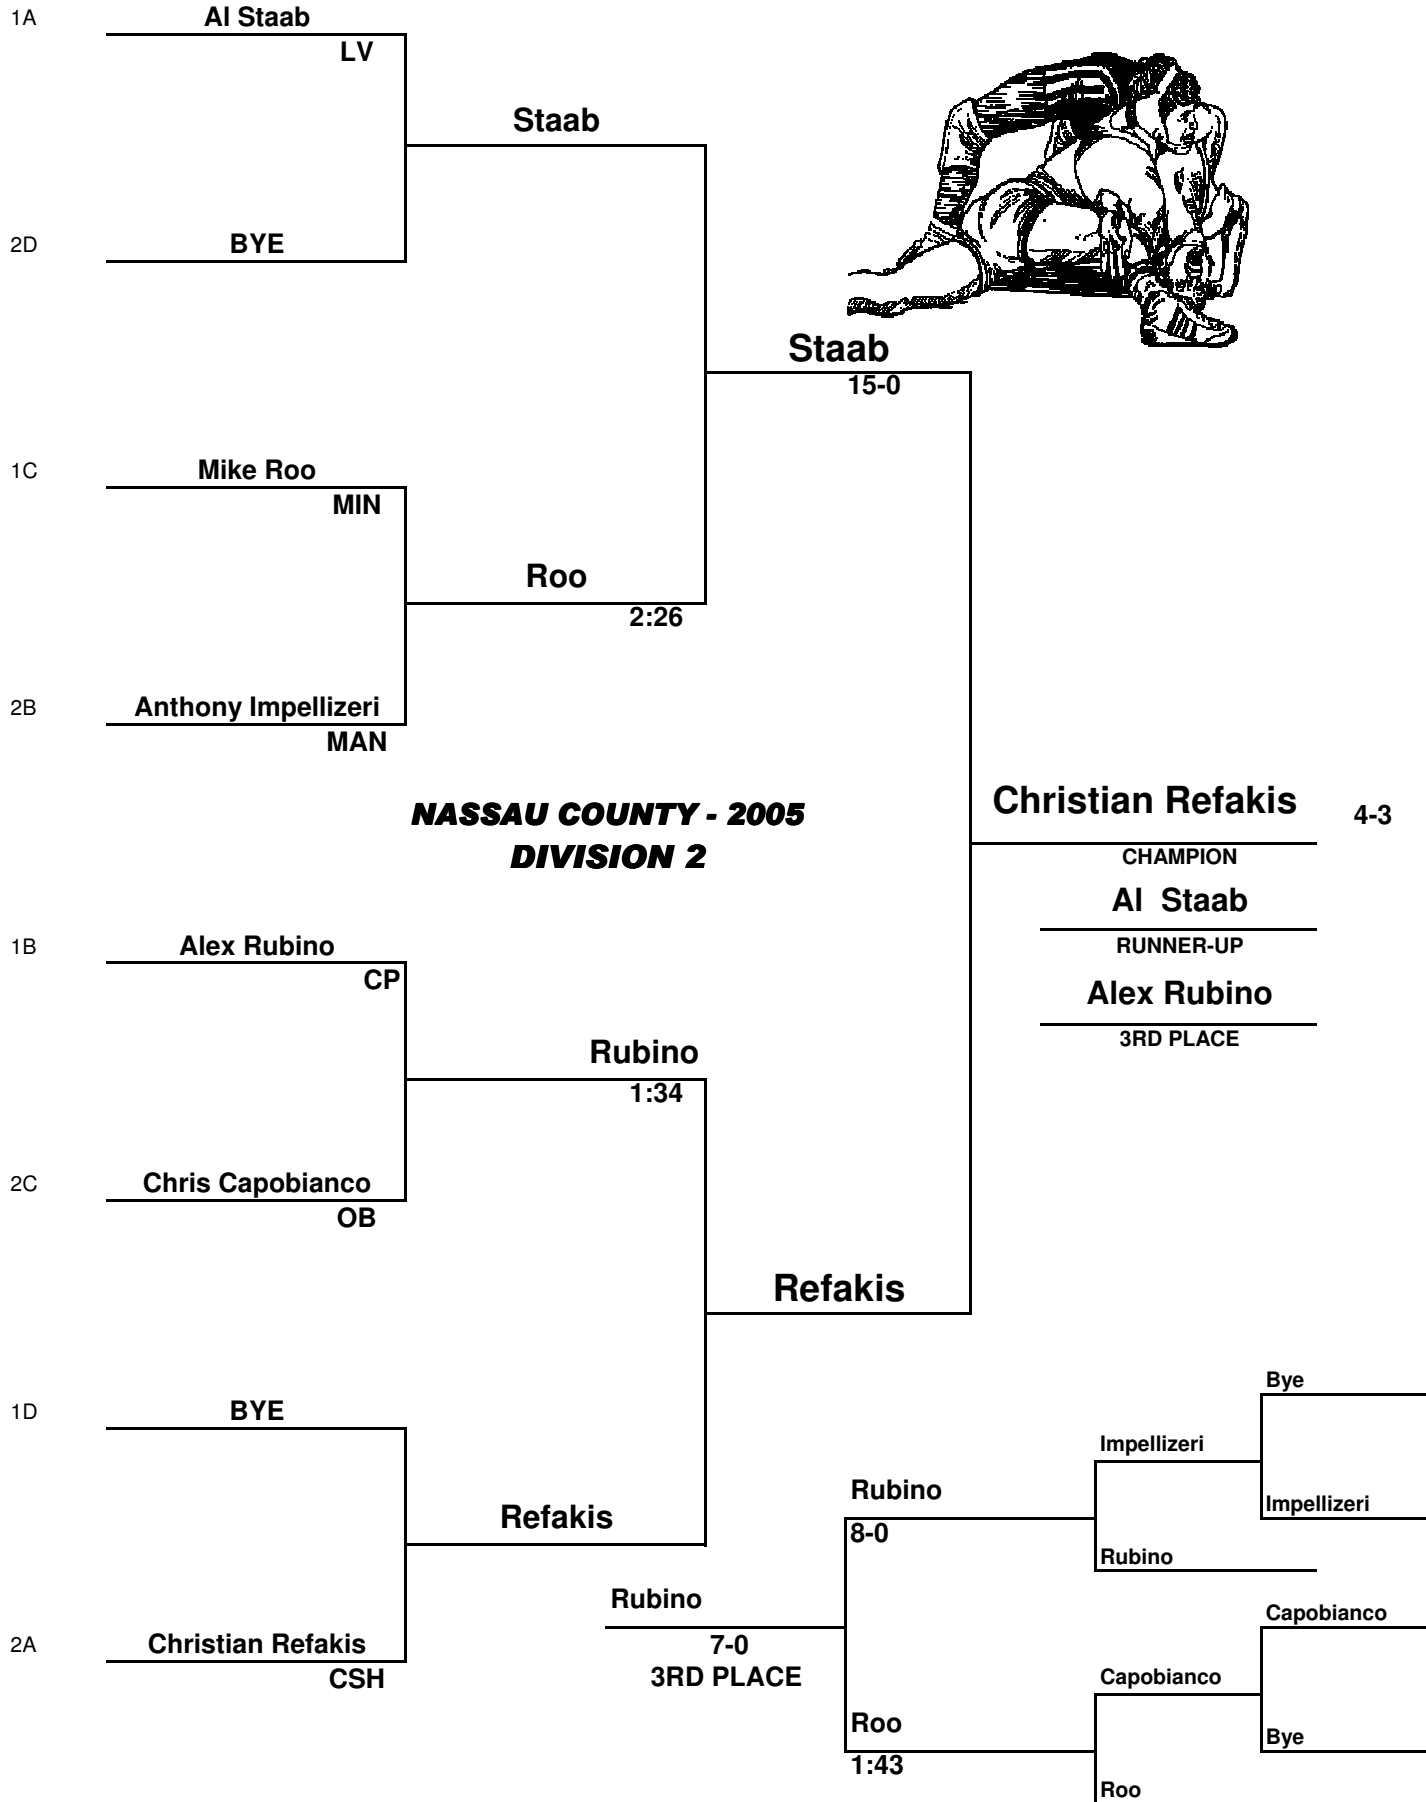

**2005 SECTION VIII WRESTLING CHAMPIONSHIPS
FEBRUARY 19-20, 2005**

215 LB. WEIGHT CLASS