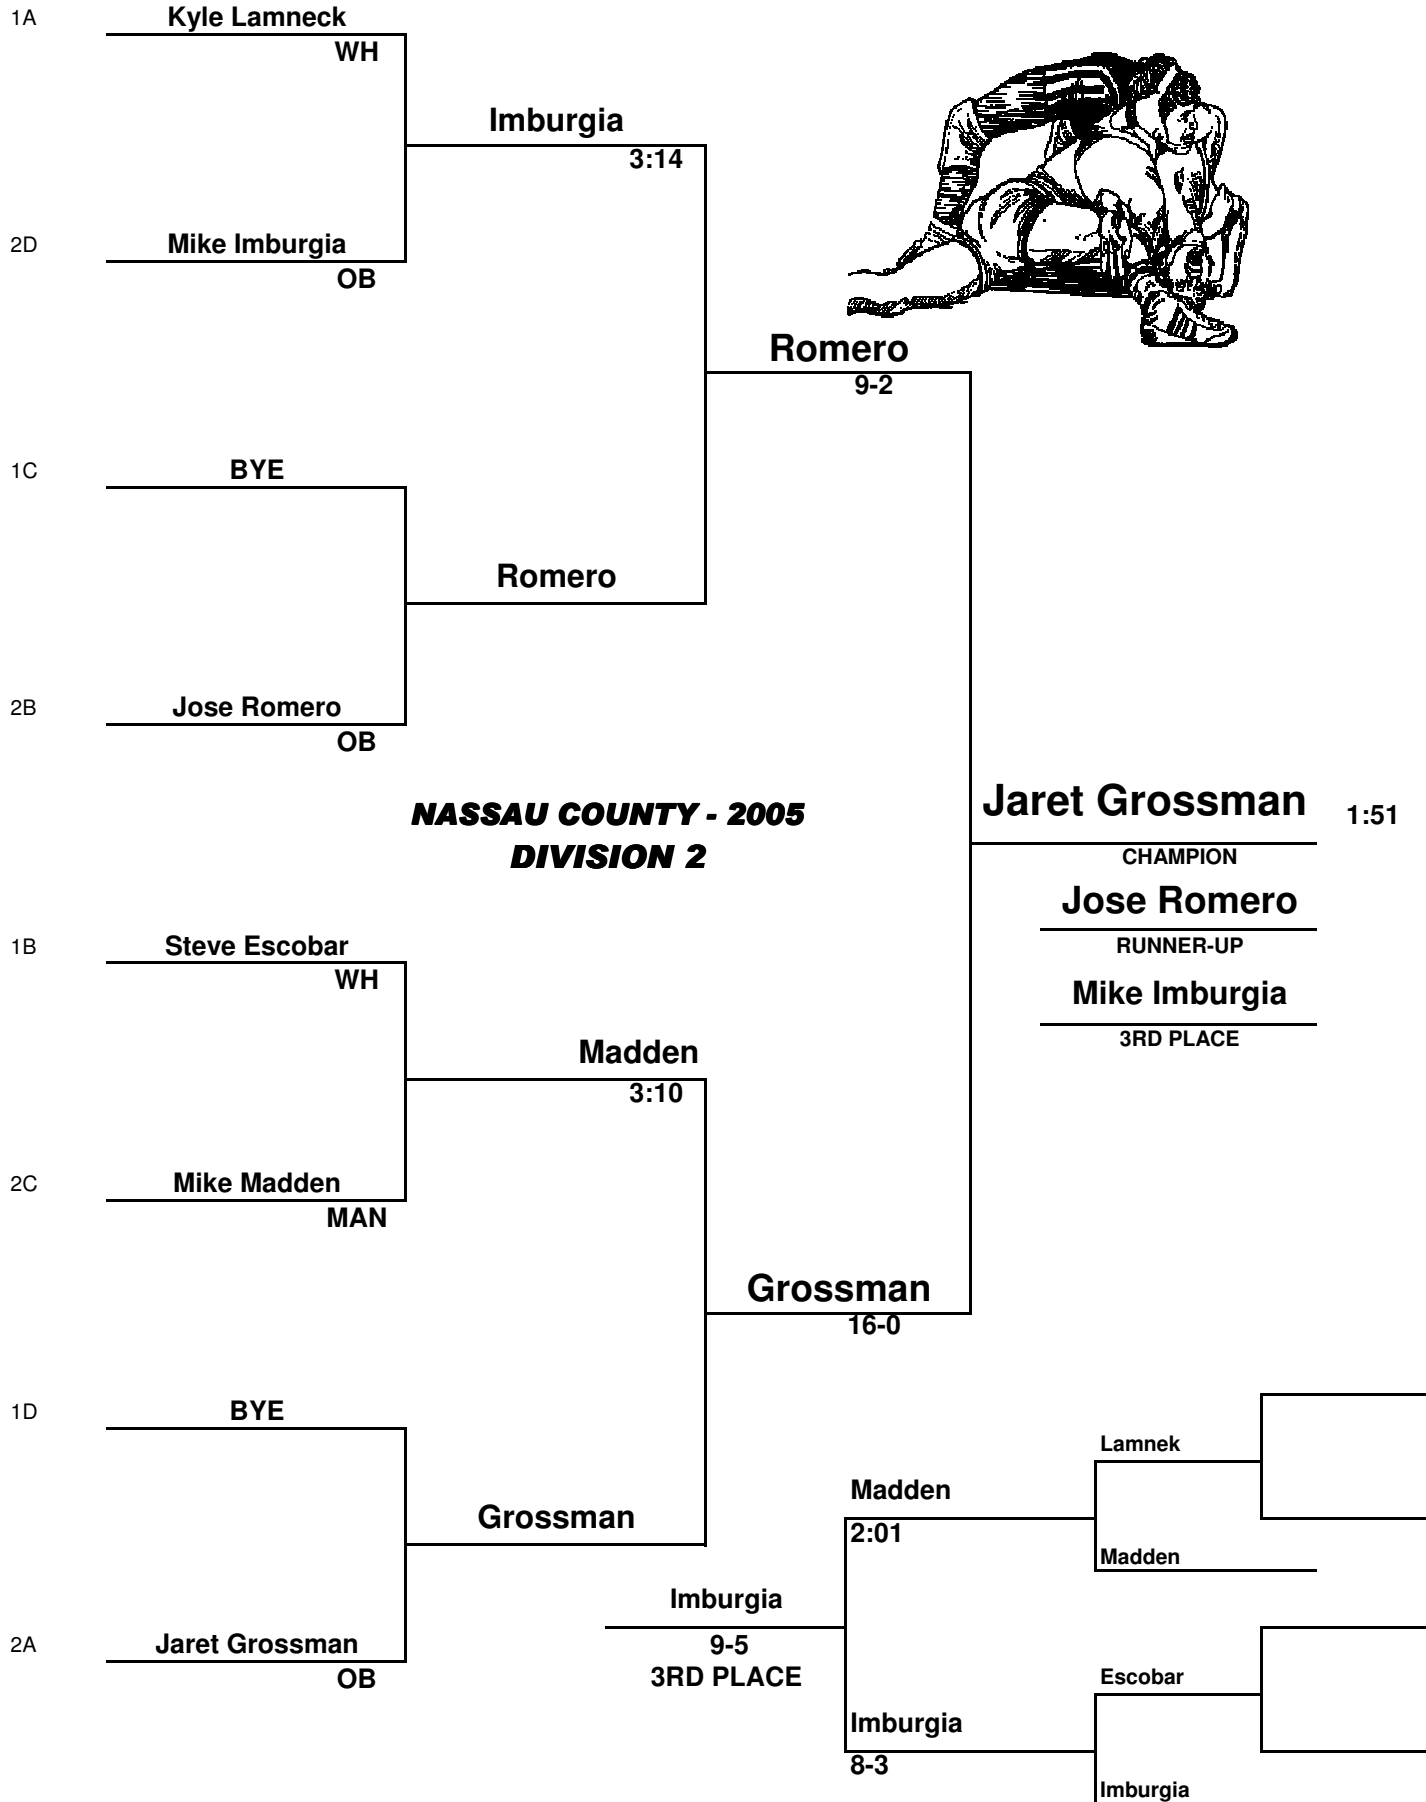

**2005 SECTION VIII WRESTLING CHAMPIONSHIPS
FEBRUARY 19-20, 2005**

145 LB. WEIGHT CLASS