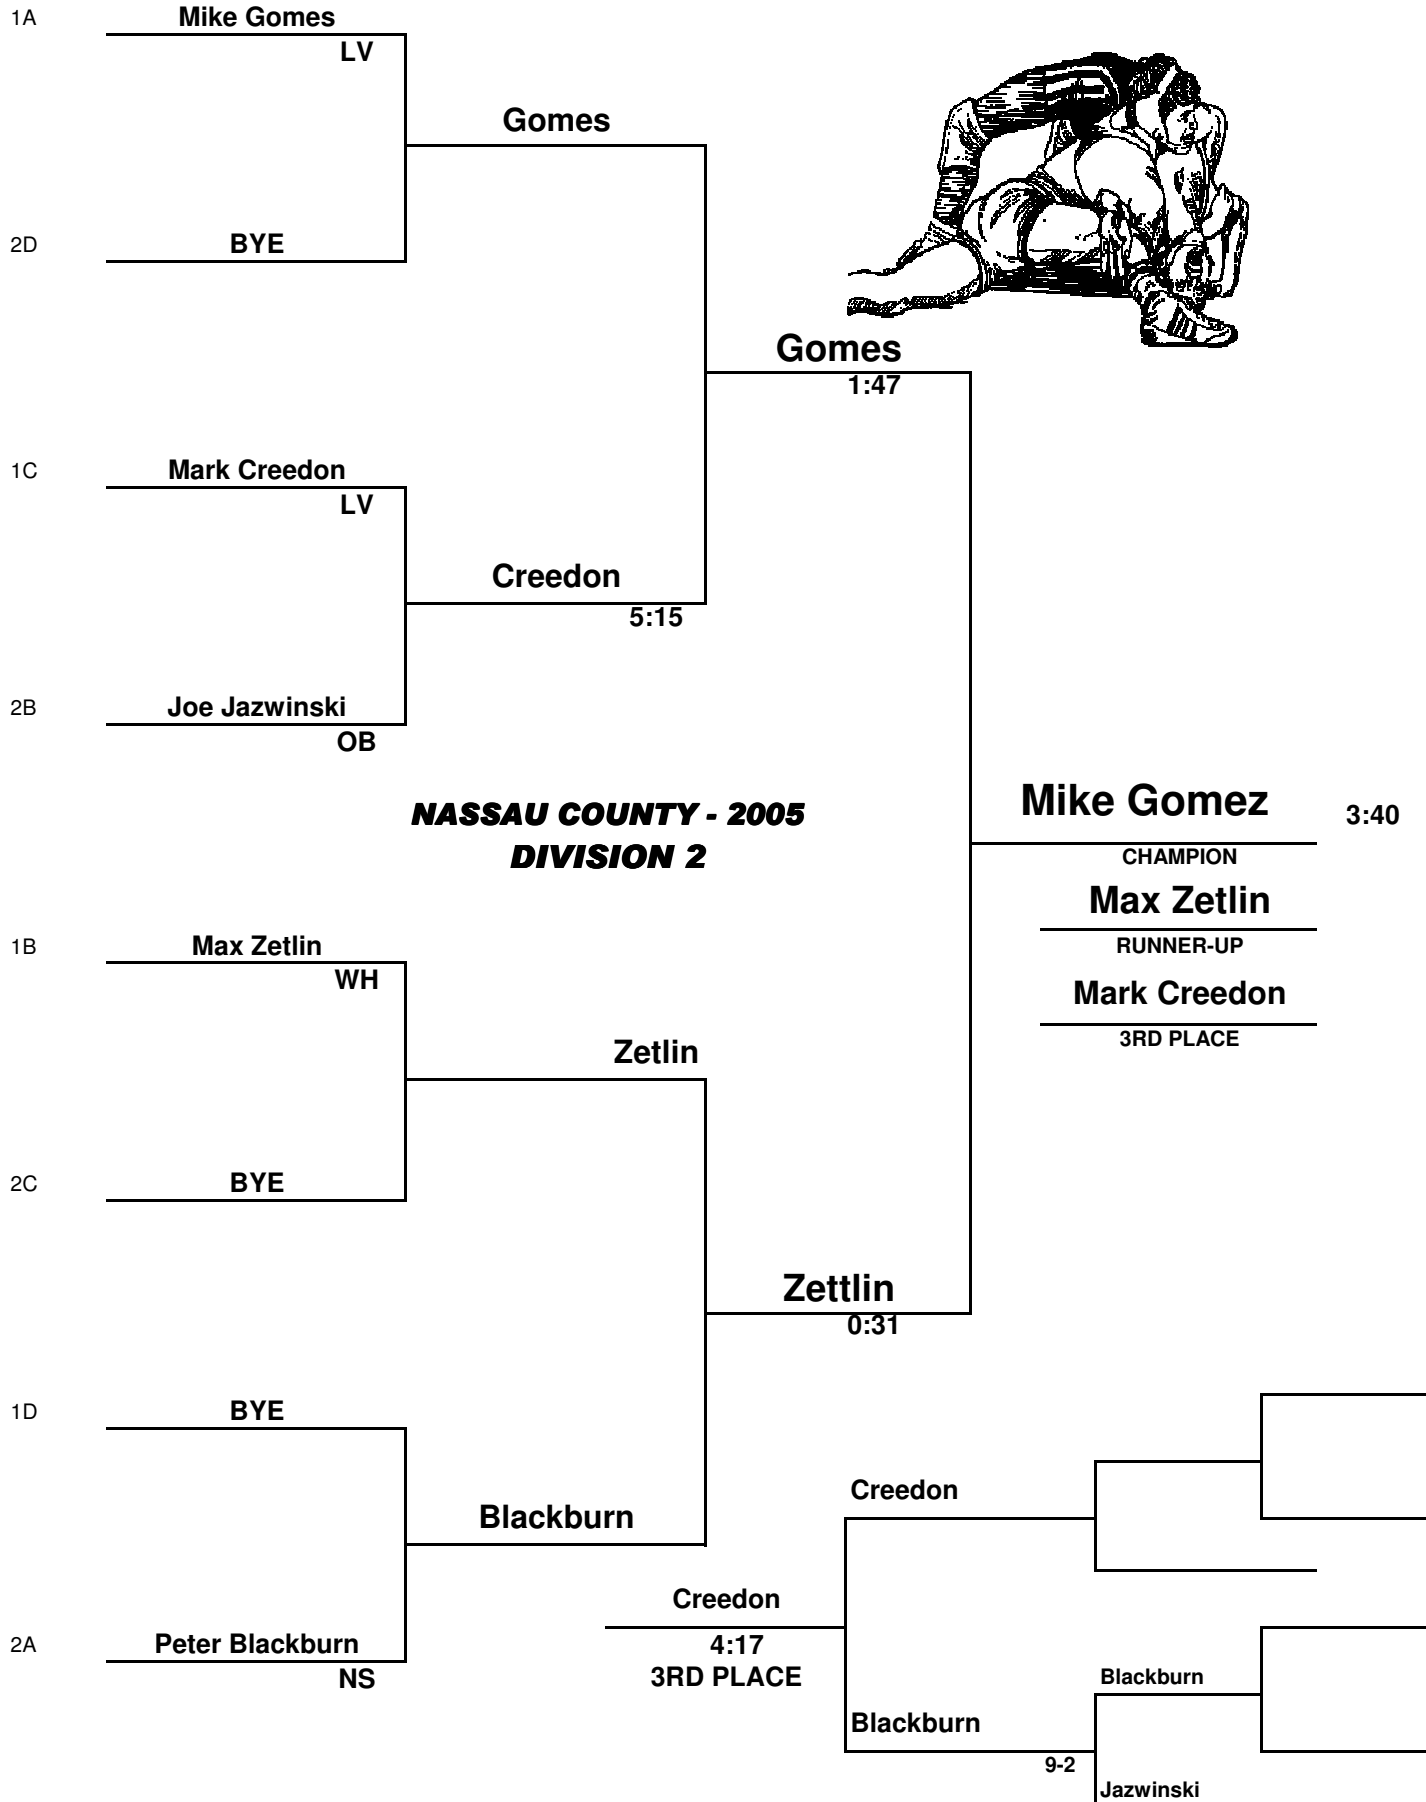

**2005 SECTION VIII WRESTLING CHAMPIONSHIPS
FEBRUARY 19-20, 2005**

96 LB. WEIGHT CLASS

**2005 SECTION VIII WRESTLING CHAMPIONSHIPS
FEBRUARY 19-20, 2005**

103 LB. WEIGHT CLASS

**2005 SECTION VIII WRESTLING CHAMPIONSHIPS
FEBRUARY 19-20, 2005**