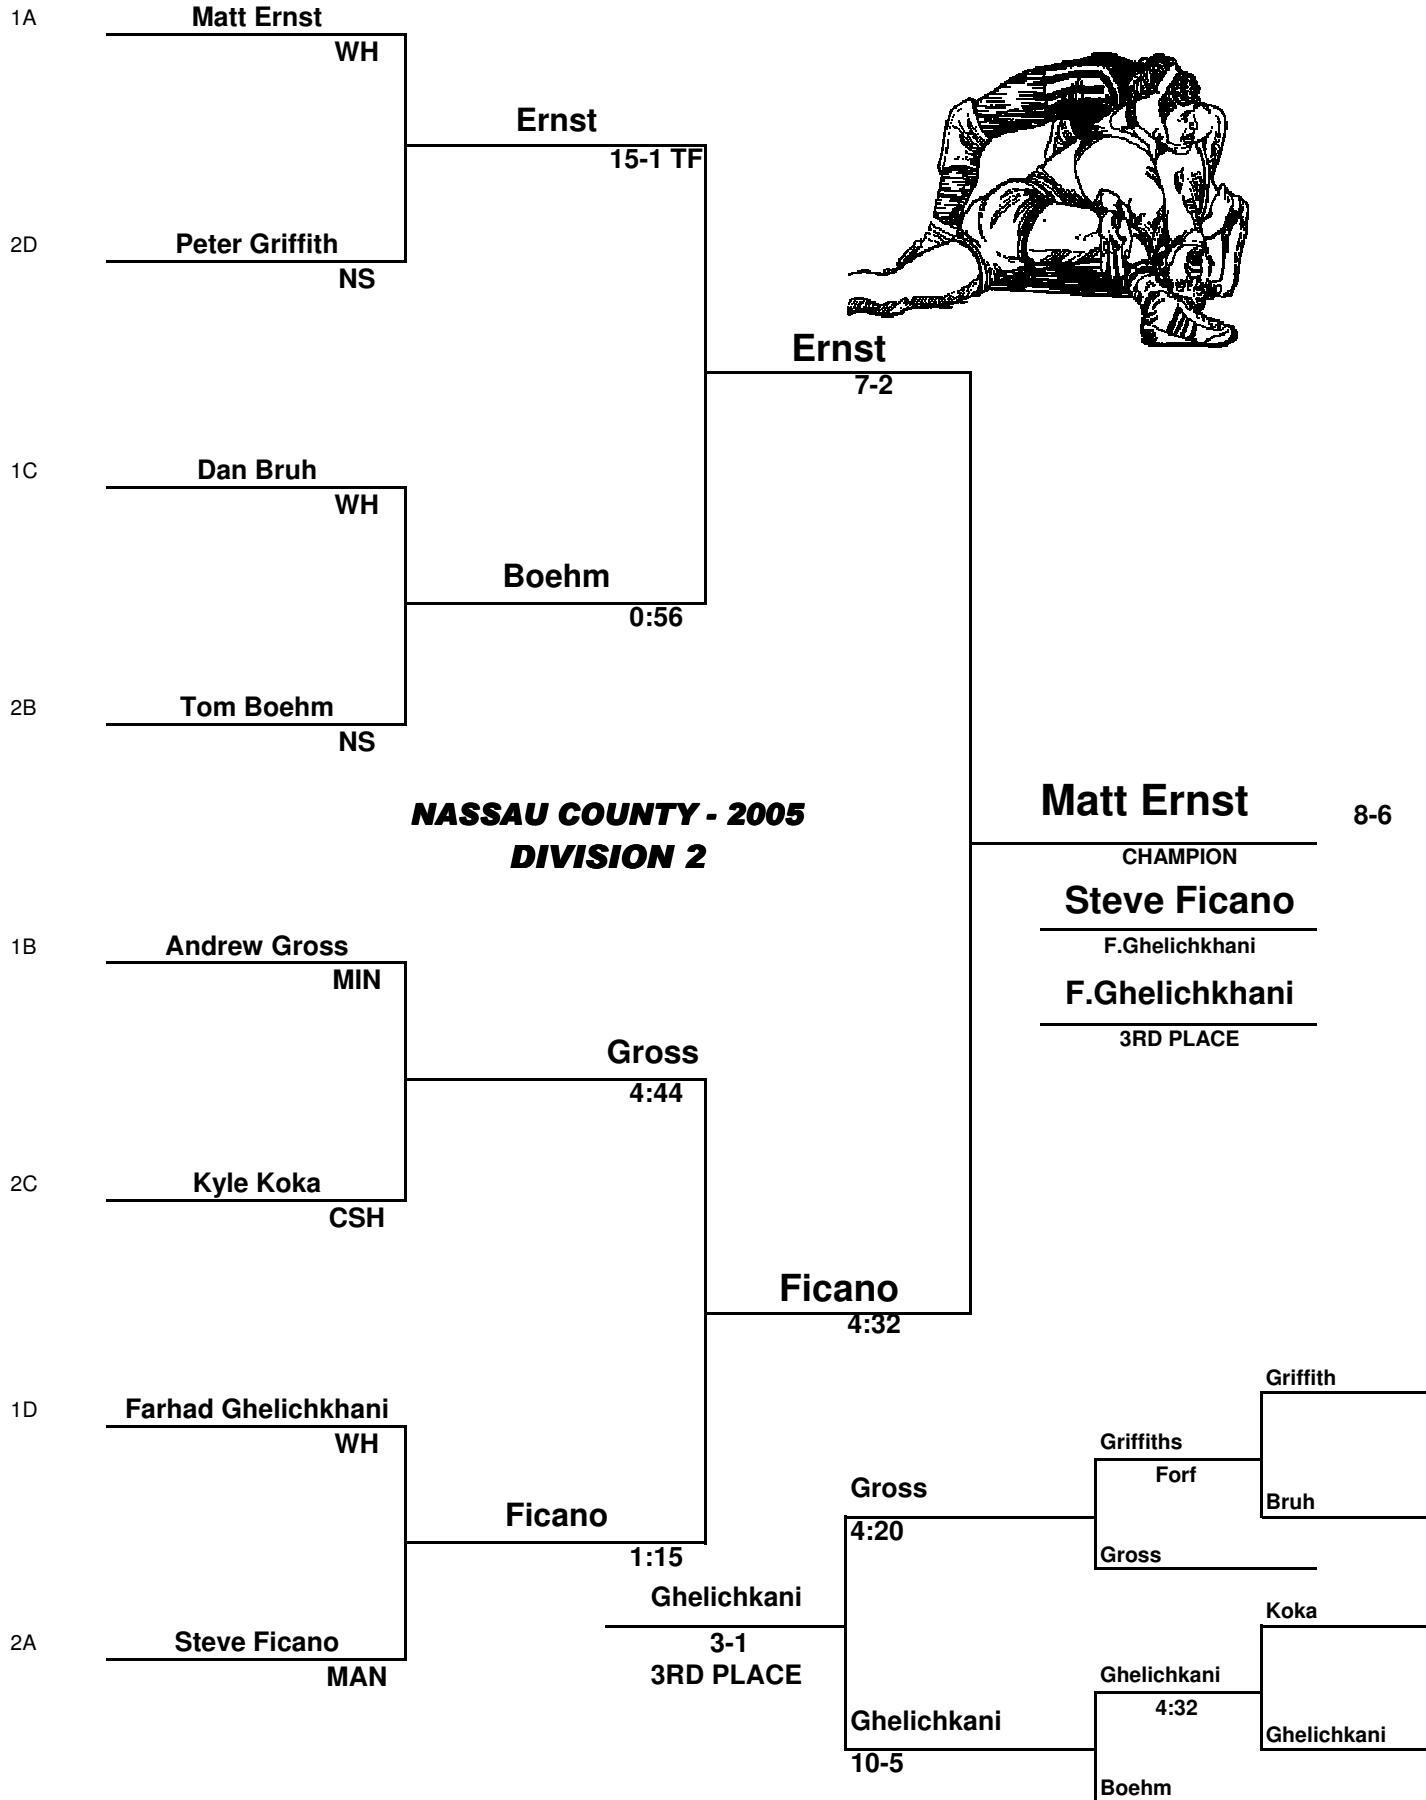

**2005 SECTION VIII WRESTLING CHAMPIONSHIPS
FEBRUARY 19-20, 2005**

135 LB. WEIGHT CLASS