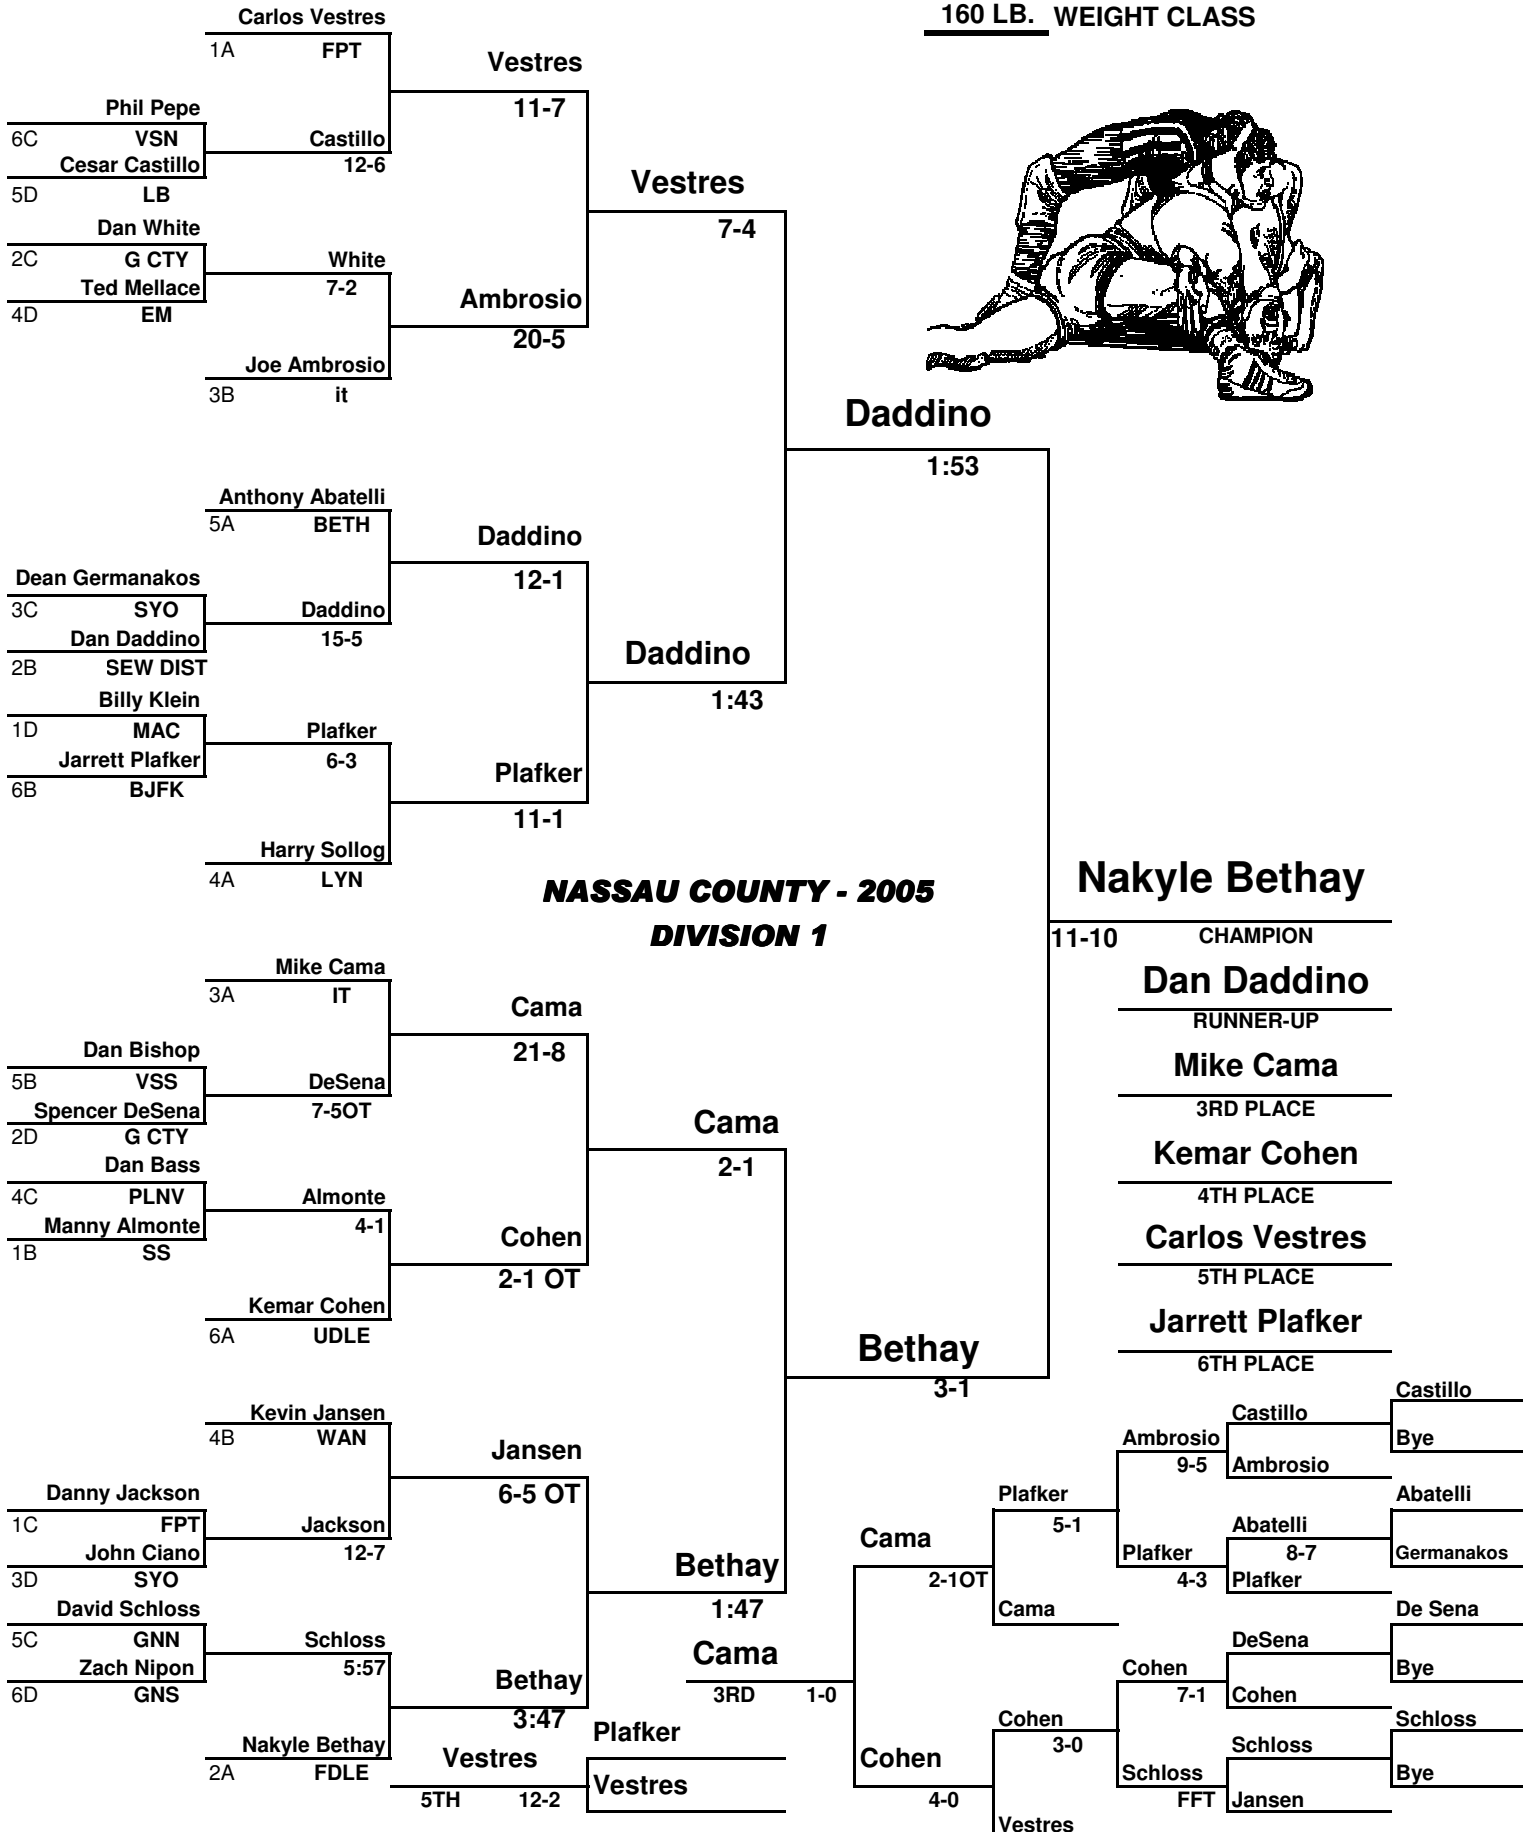

2005 SECTION VIII WRESTLING CHAMPIONSHIPS

FEBRUARY 19 - 20, 2005

160 LB. WEIGHT CLASS