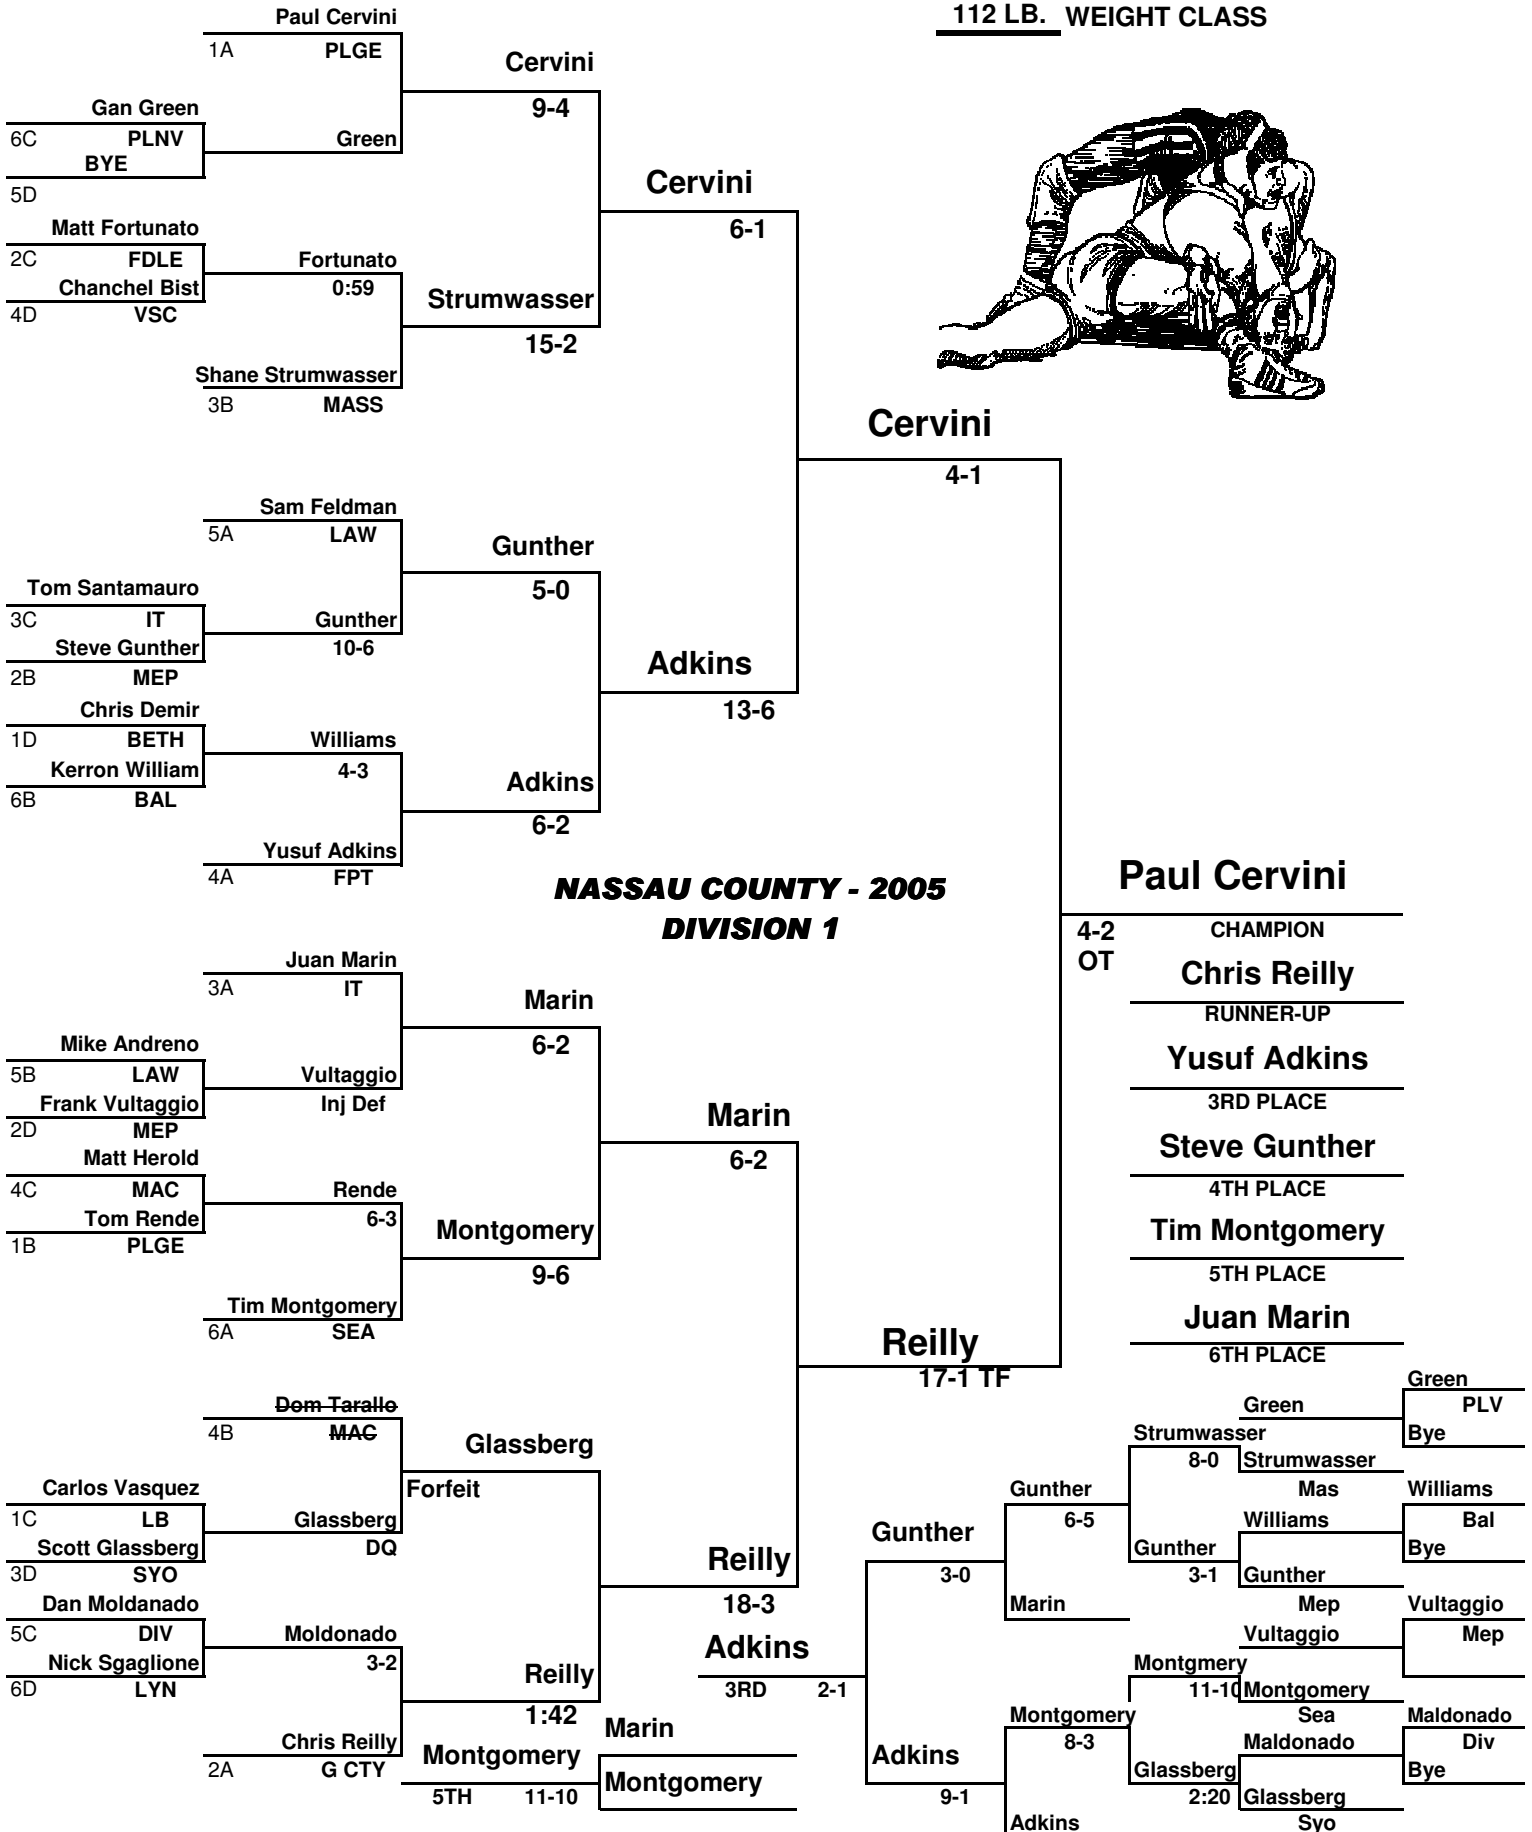

2005 SECTION VIII WRESTLING CHAMPIONSHIPS
FEBRUARY 19 - 20, 2005

112 LB. WEIGHT CLASS

2005 SECTION VIII WRESTLING CHAMPIONSHIPS
FEBRUARY 19 - 20, 2005

119 LB. WEIGHT CLASS

2005 SECTION VIII WRESTLING CHAMPIONSHIPS

FEBRUARY 19 - 20, 2005

125 LB. WEIGHT CLASS

2005 SECTION VIII WRESTLING CHAMPIONSHIPS
FEBRUARY 19 - 20, 2005

130 LB. WEIGHT CLASS

**2005 SECTION VIII WRESTLING CHAMPIONSHIPS
FEBRUARY 19 - 20, 2005**

152 LB. WEIGHT CLASS