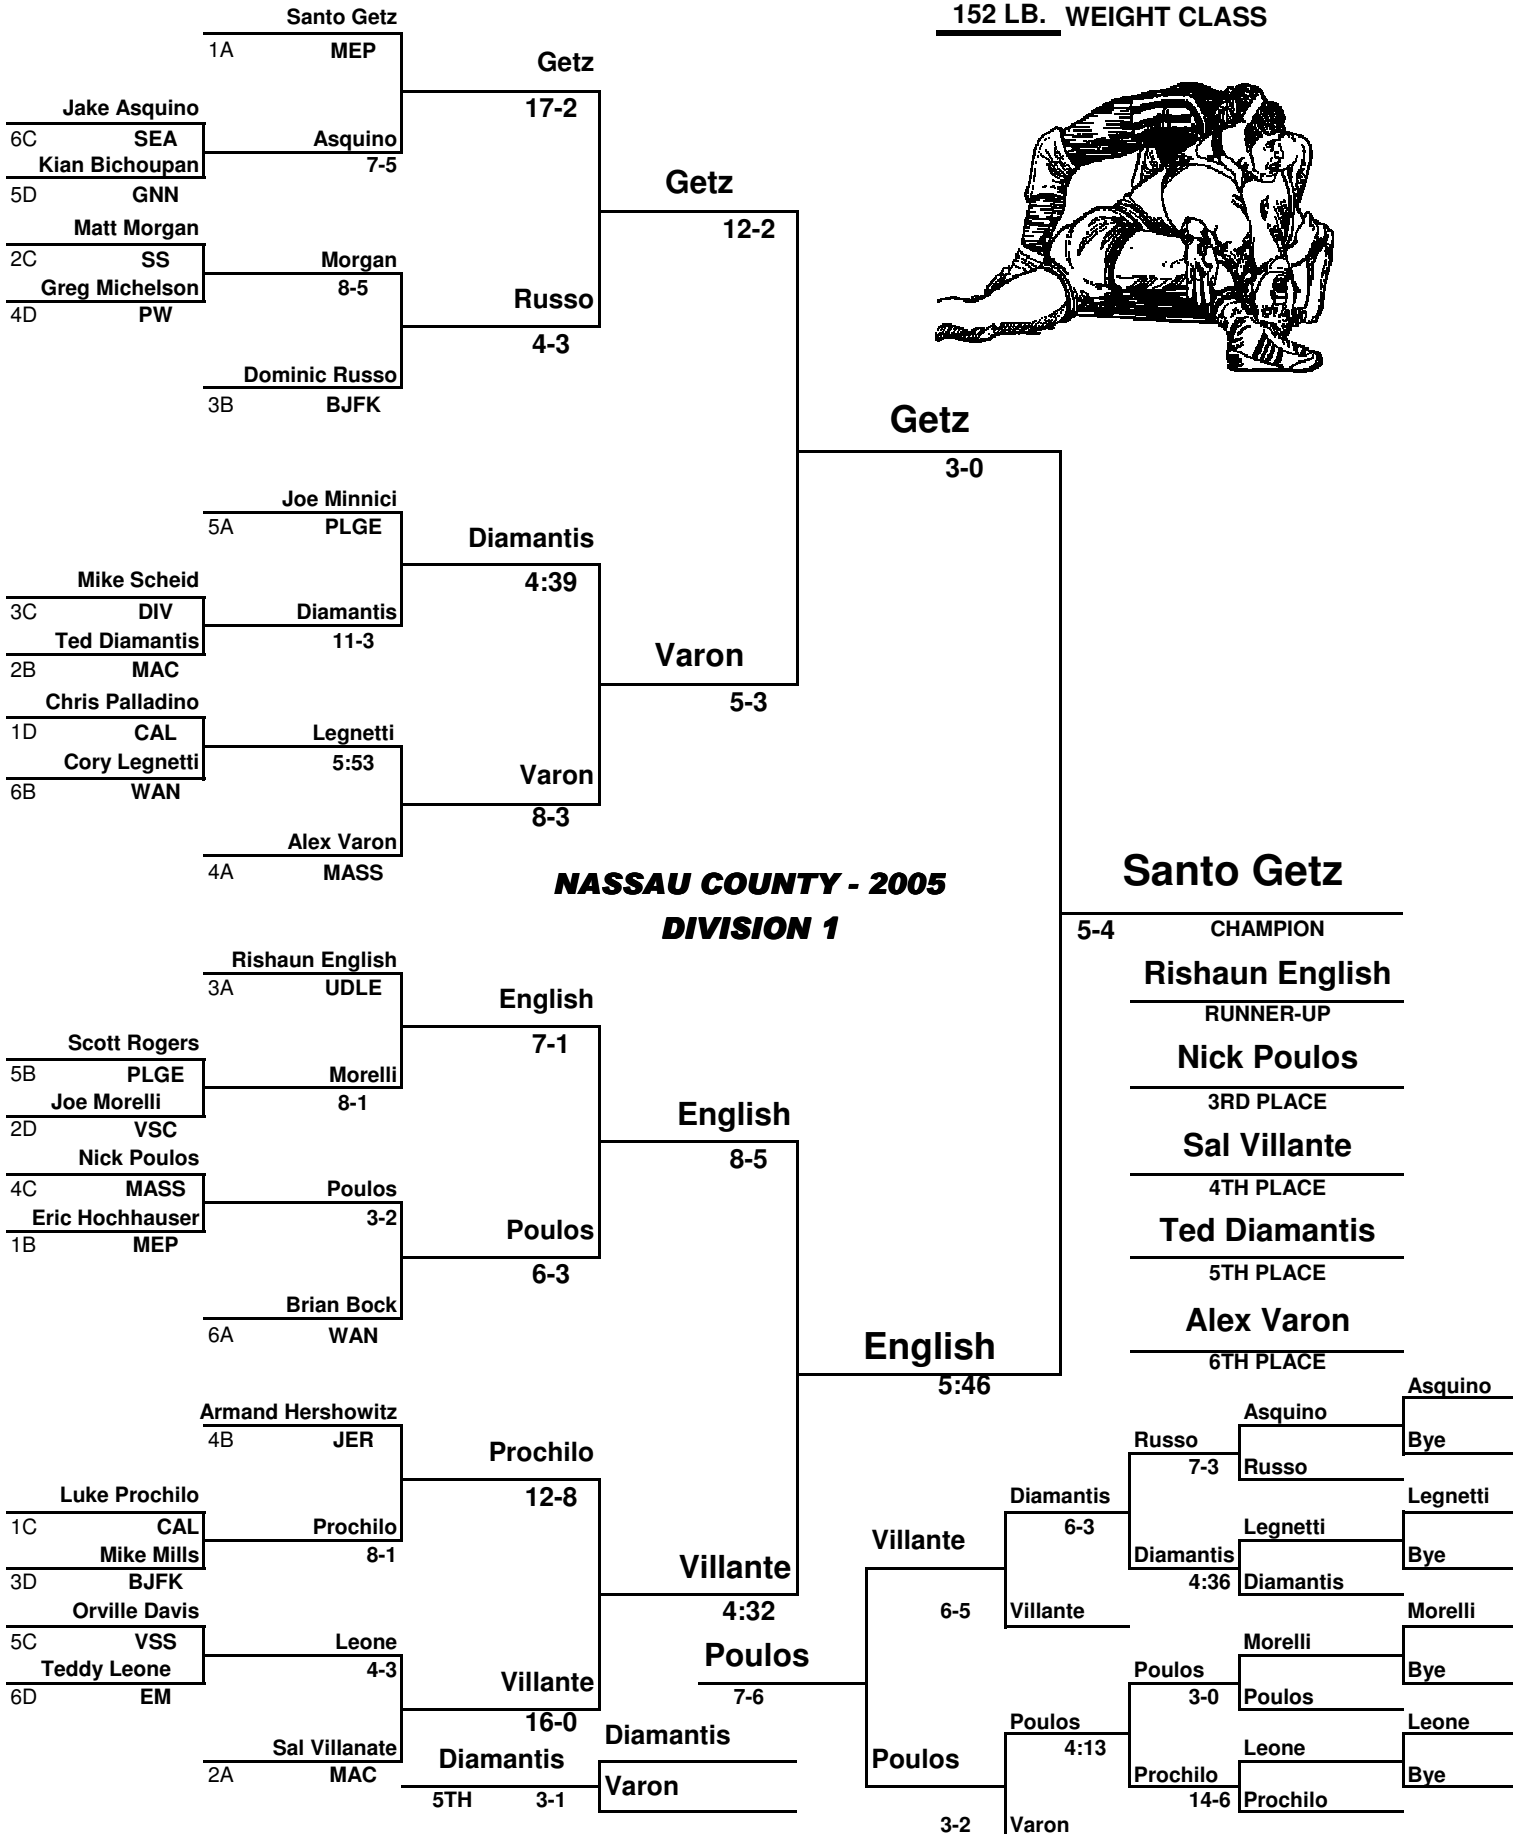

2005 SECTION VIII WRESTLING CHAMPIONSHIPS
FEBRUARY 19 - 20, 2005

112 LB. WEIGHT CLASS

2005 SECTION VIII WRESTLING CHAMPIONSHIPS
FEBRUARY 19 - 20, 2005

119 LB. WEIGHT CLASS

2005 SECTION VIII WRESTLING CHAMPIONSHIPS

FEBRUARY 19 - 20, 2005

125 LB. WEIGHT CLASS

2005 SECTION VIII WRESTLING CHAMPIONSHIPS
FEBRUARY 19 - 20, 2005

130 LB. WEIGHT CLASS

**2005 SECTION VIII WRESTLING CHAMPIONSHIPS
FEBRUARY 19 - 20, 2005**

152 LB. WEIGHT CLASS

2005 SECTION VIII WRESTLING CHAMPIONSHIPS

FEBRUARY 19 - 20, 2005

160 LB. WEIGHT CLASS

2005 SECTION VIII WRESTLING CHAMPIONSHIPS
FEBRUARY 19 - 20, 2005

171 LB. WEIGHT CLASS