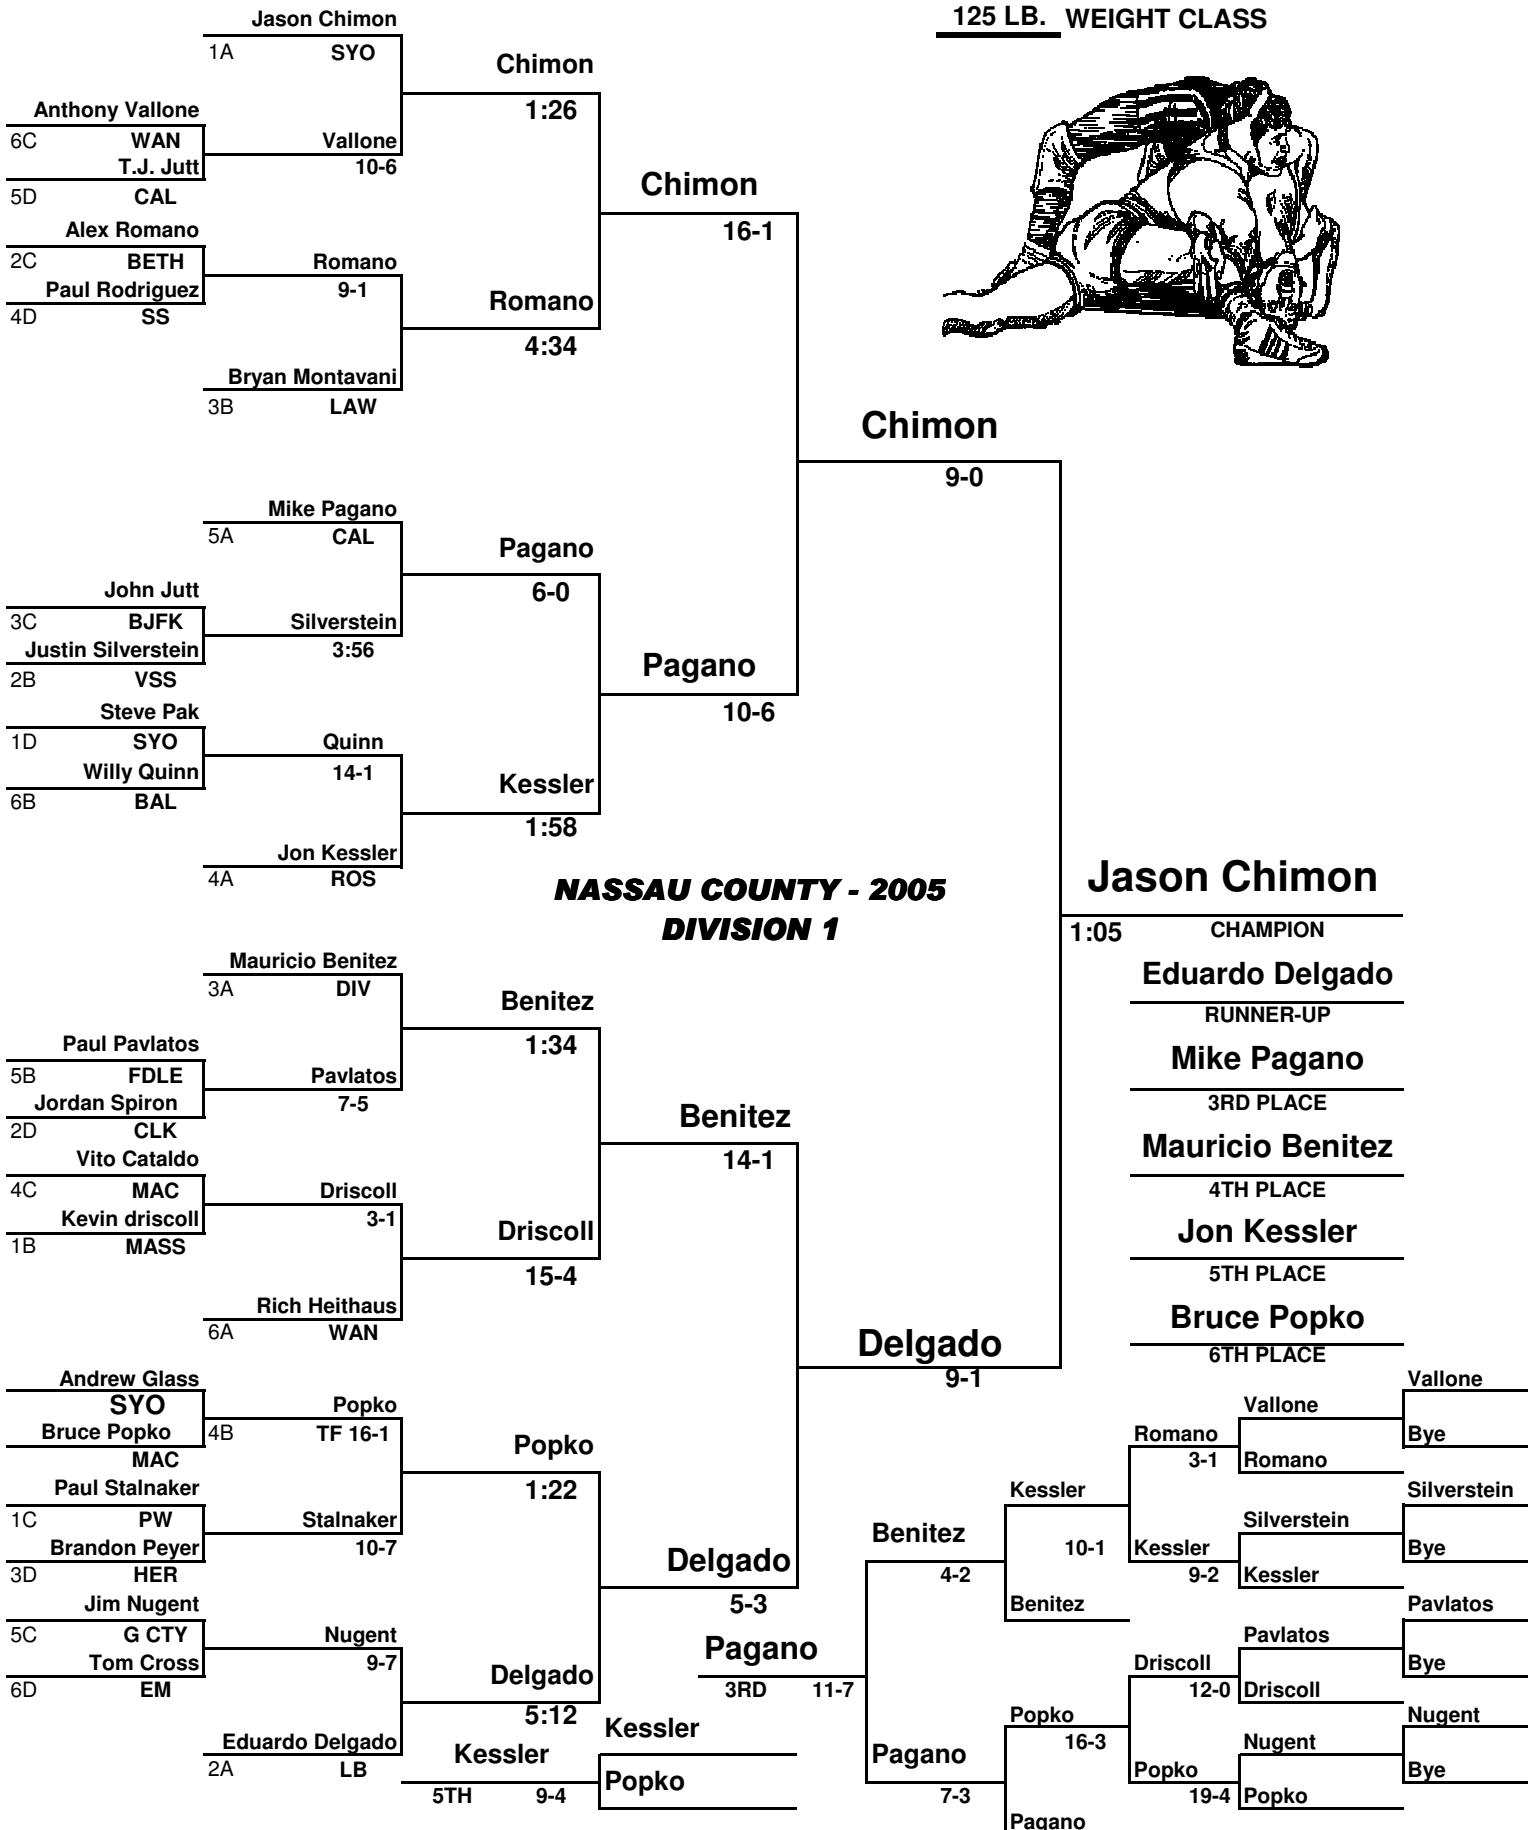

2005 SECTION VIII WRESTLING CHAMPIONSHIPS
FEBRUARY 19 - 20, 2005

112 LB. WEIGHT CLASS

2005 SECTION VIII WRESTLING CHAMPIONSHIPS
FEBRUARY 19 - 20, 2005

119 LB. WEIGHT CLASS

2005 SECTION VIII WRESTLING CHAMPIONSHIPS

FEBRUARY 19 - 20, 2005

125 LB. WEIGHT CLASS

2005 SECTION VIII WRESTLING CHAMPIONSHIPS
FEBRUARY 19 - 20, 2005

130 LB. WEIGHT CLASS

**2005 SECTION VIII WRESTLING CHAMPIONSHIPS
FEBRUARY 19 - 20, 2005**

152 LB. WEIGHT CLASS