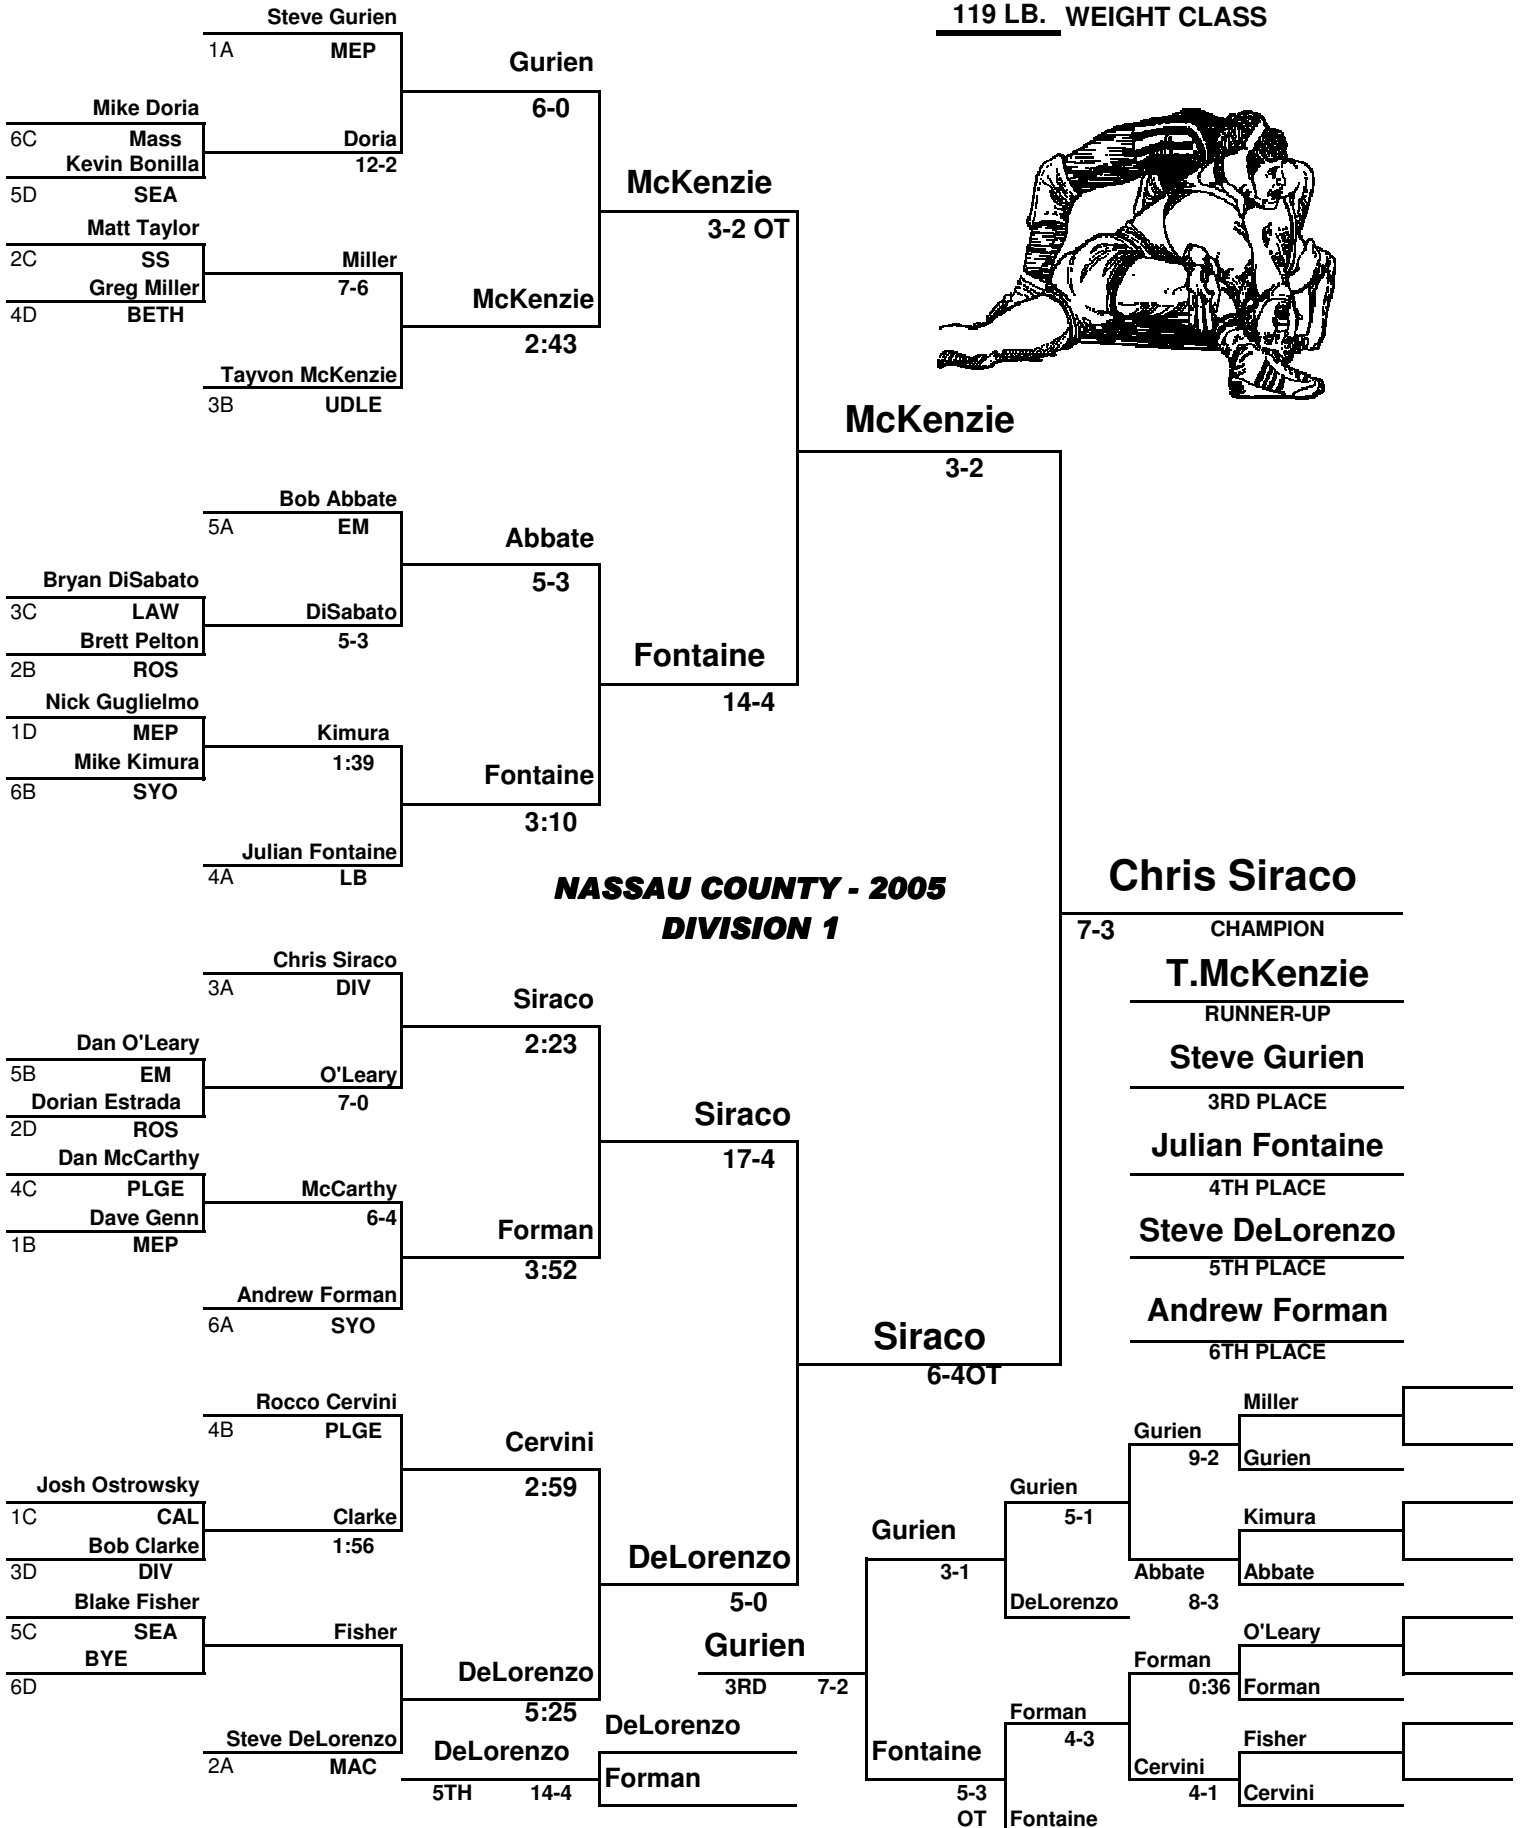

2005 SECTION VIII WRESTLING CHAMPIONSHIPS
FEBRUARY 19 - 20, 2005

112 LB. WEIGHT CLASS

2005 SECTION VIII WRESTLING CHAMPIONSHIPS
FEBRUARY 19 - 20, 2005

119 LB. WEIGHT CLASS

2005 SECTION VIII WRESTLING CHAMPIONSHIPS

FEBRUARY 19 - 20, 2005

125 LB. WEIGHT CLASS

2005 SECTION VIII WRESTLING CHAMPIONSHIPS
FEBRUARY 19 - 20, 2005

130 LB. WEIGHT CLASS

**2005 SECTION VIII WRESTLING CHAMPIONSHIPS
FEBRUARY 19 - 20, 2005**

152 LB. WEIGHT CLASS

2005 SECTION VIII WRESTLING CHAMPIONSHIPS

FEBRUARY 19 - 20, 2005

160 LB. WEIGHT CLASS

2005 SECTION VIII WRESTLING CHAMPIONSHIPS
FEBRUARY 19 - 20, 2005

171 LB. WEIGHT CLASS