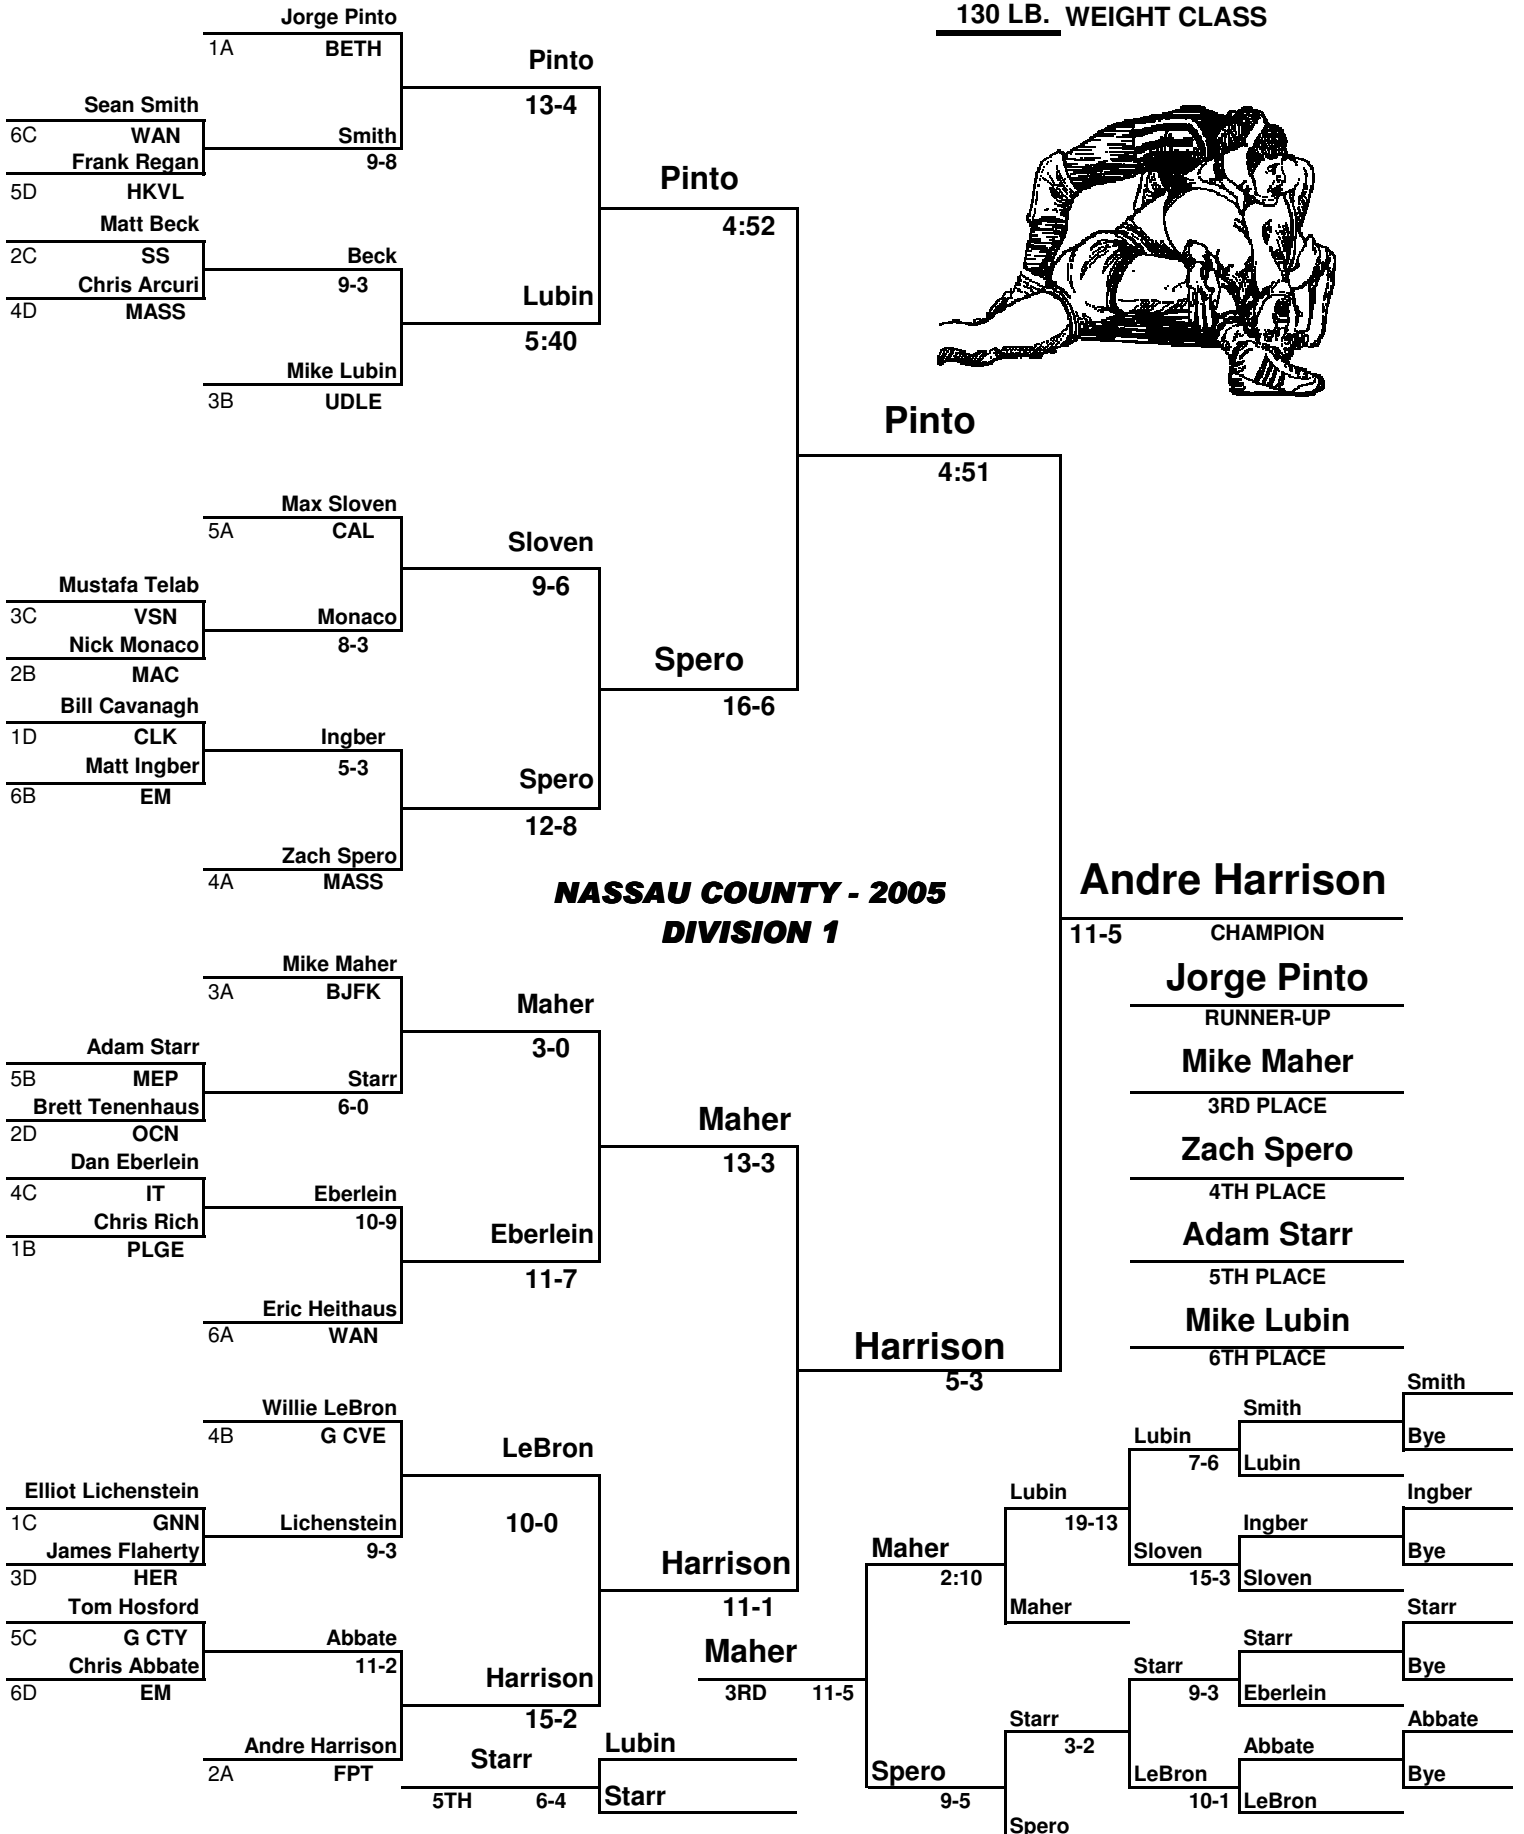

2005 SECTION VIII WRESTLING CHAMPIONSHIPS
FEBRUARY 19 - 20, 2005

112 LB. WEIGHT CLASS

2005 SECTION VIII WRESTLING CHAMPIONSHIPS
FEBRUARY 19 - 20, 2005

119 LB. WEIGHT CLASS

2005 SECTION VIII WRESTLING CHAMPIONSHIPS

FEBRUARY 19 - 20, 2005

125 LB. WEIGHT CLASS

2005 SECTION VIII WRESTLING CHAMPIONSHIPS
FEBRUARY 19 - 20, 2005

130 LB. WEIGHT CLASS

**2005 SECTION VIII WRESTLING CHAMPIONSHIPS
FEBRUARY 19 - 20, 2005**

152 LB. WEIGHT CLASS

2005 SECTION VIII WRESTLING CHAMPIONSHIPS

FEBRUARY 19 - 20, 2005

160 LB. WEIGHT CLASS

2005 SECTION VIII WRESTLING CHAMPIONSHIPS
FEBRUARY 19 - 20, 2005

171 LB. WEIGHT CLASS