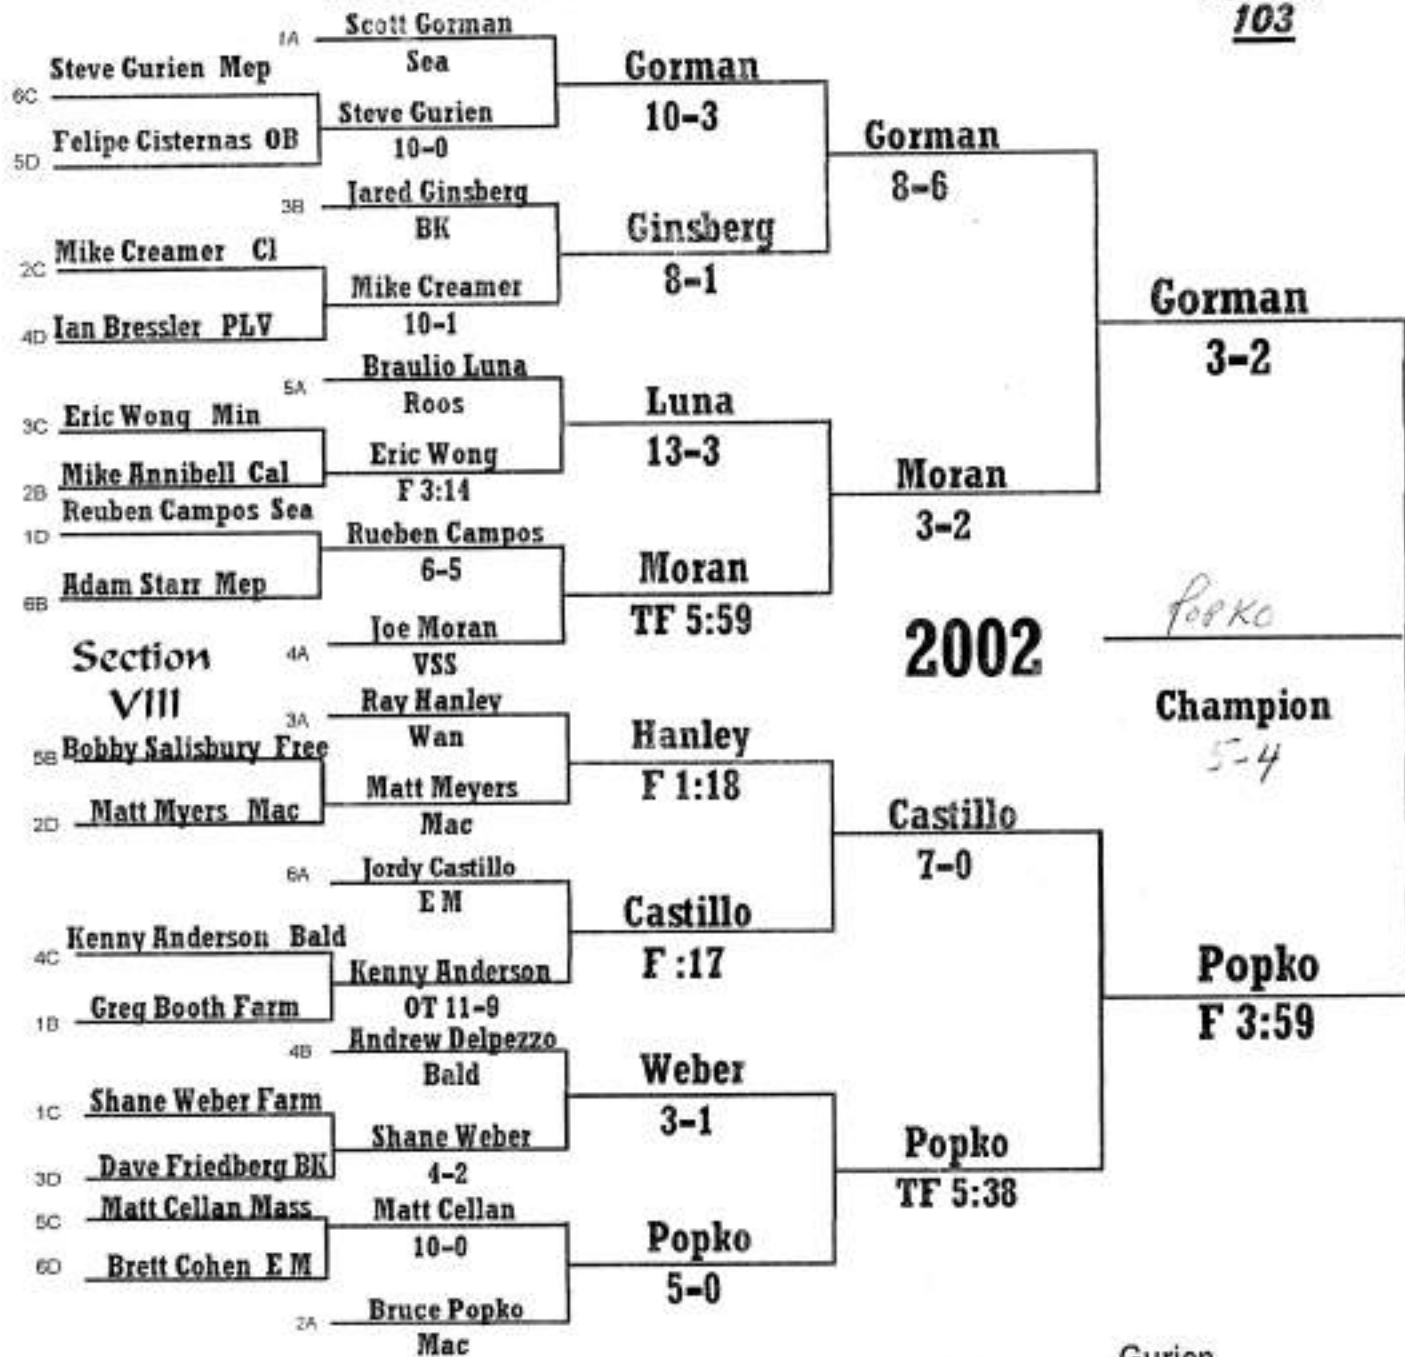

NASSAU COUNTY WRESTLING TOURNAMENT

Wt Class  
96

NASSAU COUNTY WRESTLING TOURNAMENT

Wt Class  
103

NASSAU COUNTY WRESTLING TOURNAMENT

Wt Class  
112

**NASSAU COUNTY WRESTLING TOURNAMENT**

**Wt Class**  
**119**