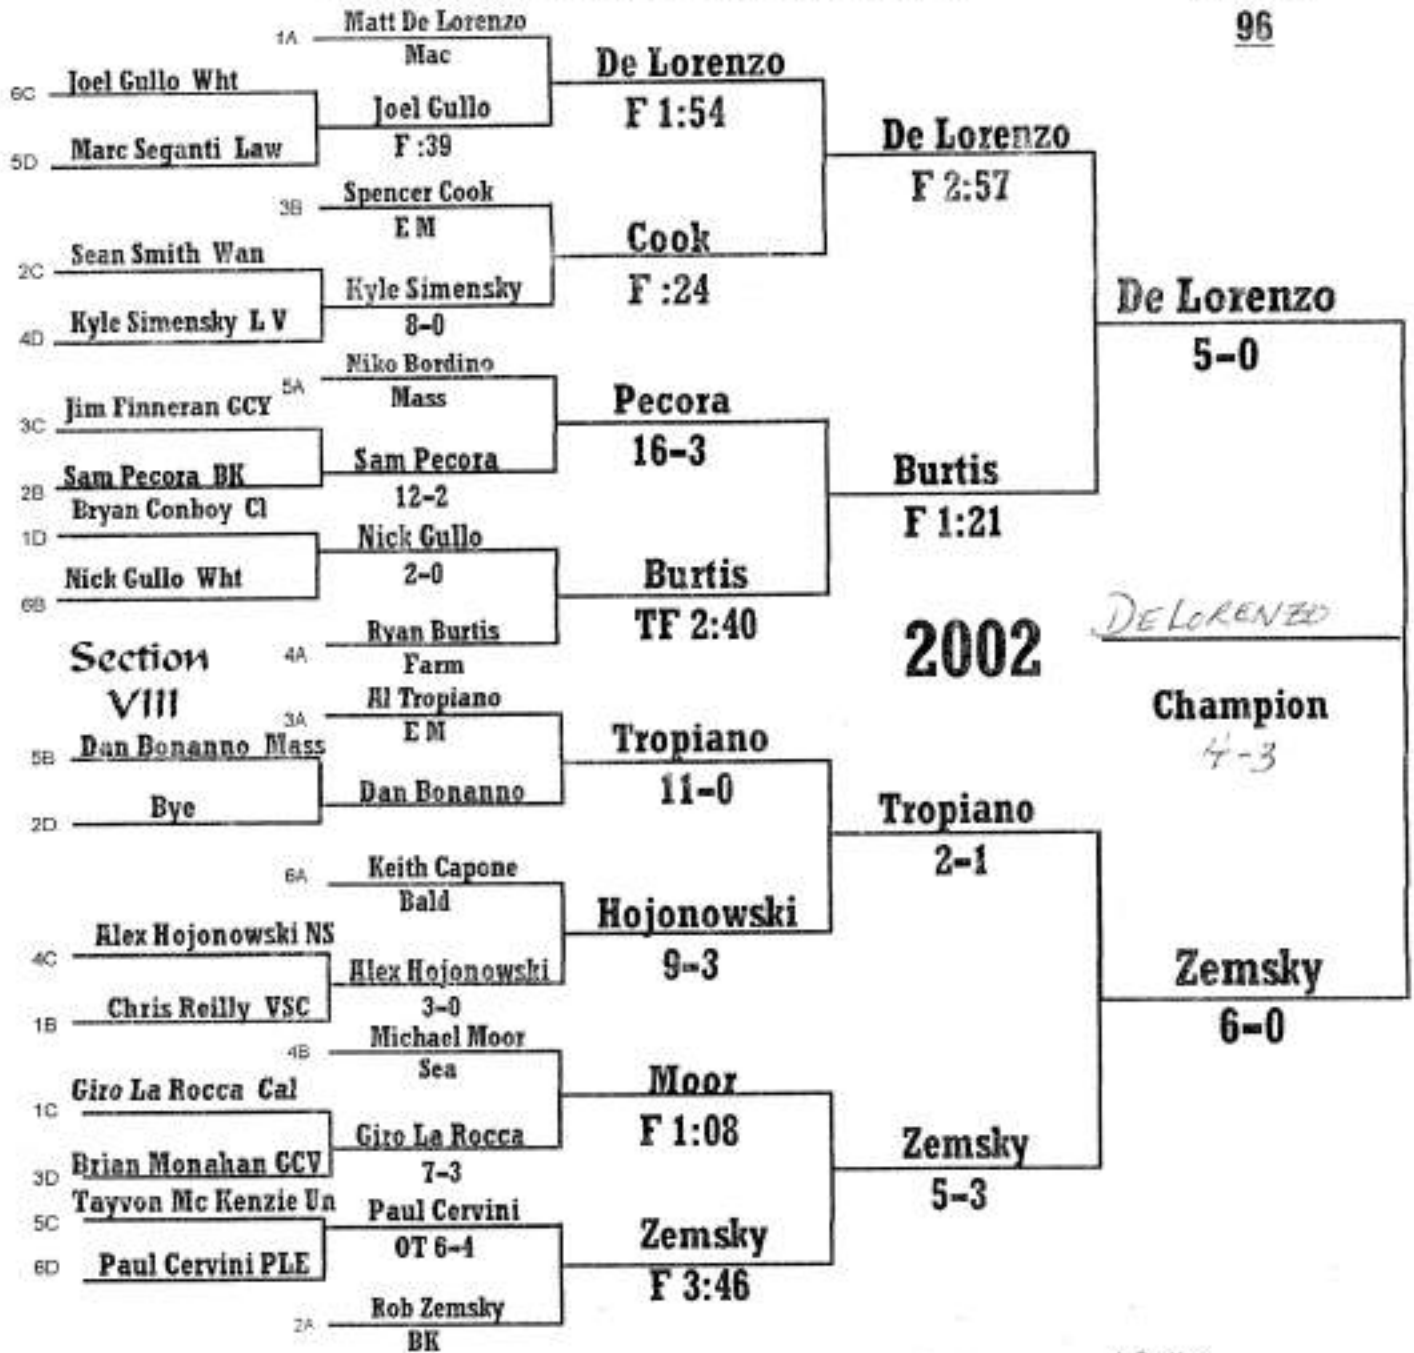

NASSAU COUNTY WRESTLING TOURNAMENT

Wt Class  
96

NASSAU COUNTY WRESTLING TOURNAMENT

Wt Class  
103

NASSAU COUNTY WRESTLING TOURNAMENT

Wt Class  
112

**NASSAU COUNTY WRESTLING TOURNAMENT**

**Wt Class**  
**119**