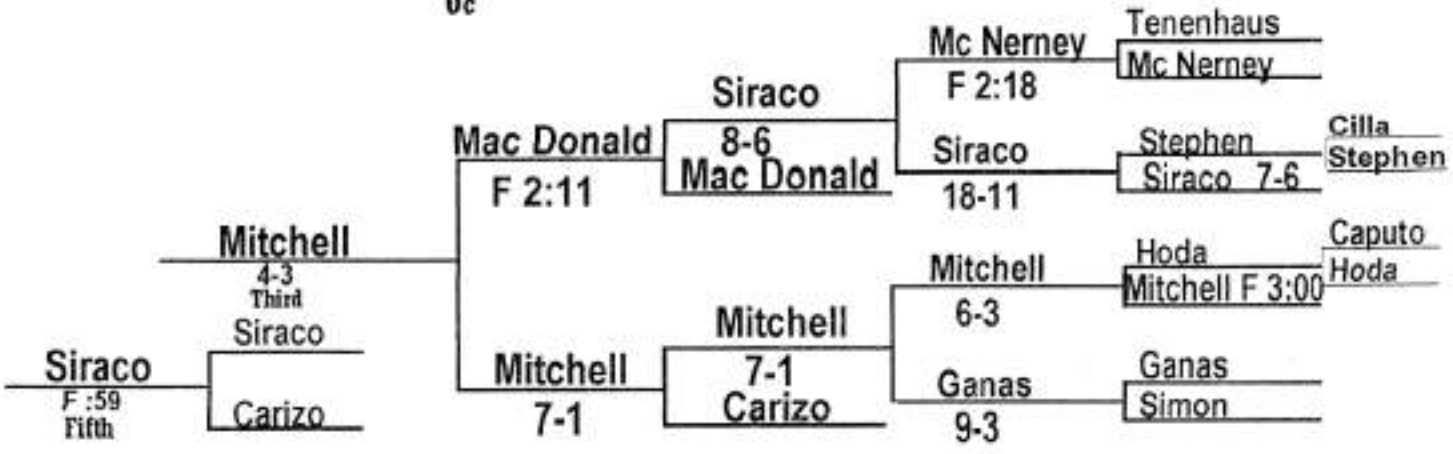

NASSAU COUNTY WRESTLING TOURNAMENT

Wt Class  
96

NASSAU COUNTY WRESTLING TOURNAMENT

Wt Class  
103

NASSAU COUNTY WRESTLING TOURNAMENT

Wt Class  
112

**NASSAU COUNTY WRESTLING TOURNAMENT**

**Wt Class**  
**119**