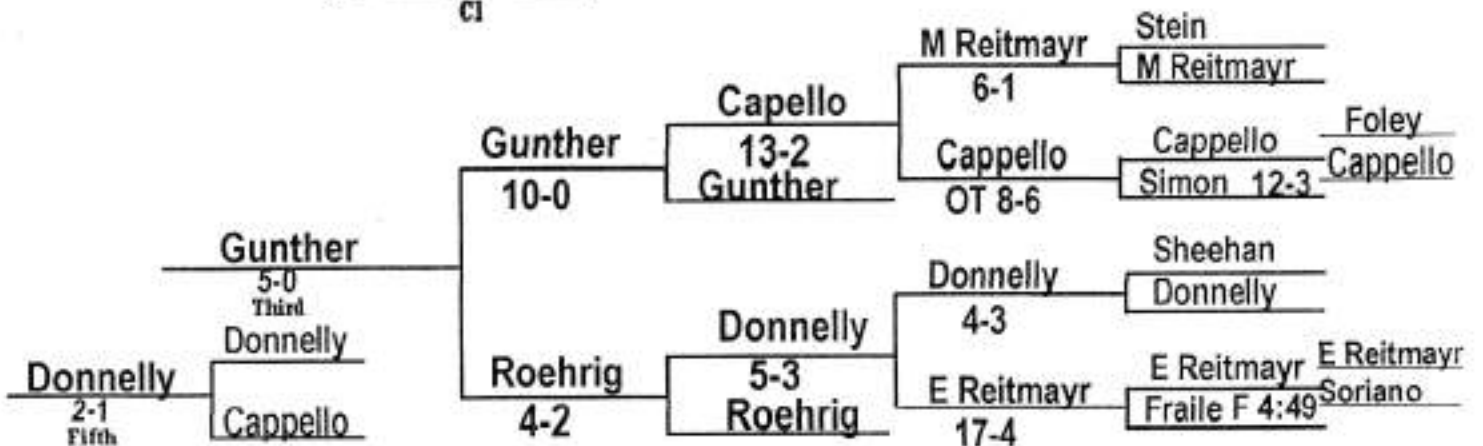

NASSAU COUNTY WRESTLING TOURNAMENT

Wt Class  
125

NASSAU COUNTY WRESTLING TOURNAMENT

Wt Class  
130

NASSAU COUNTY WRESTLING TOURNAMENT

Wt Class  
135

NASSAU COUNTY WRESTLING TOURNAMENT

Wt Class  
**140**