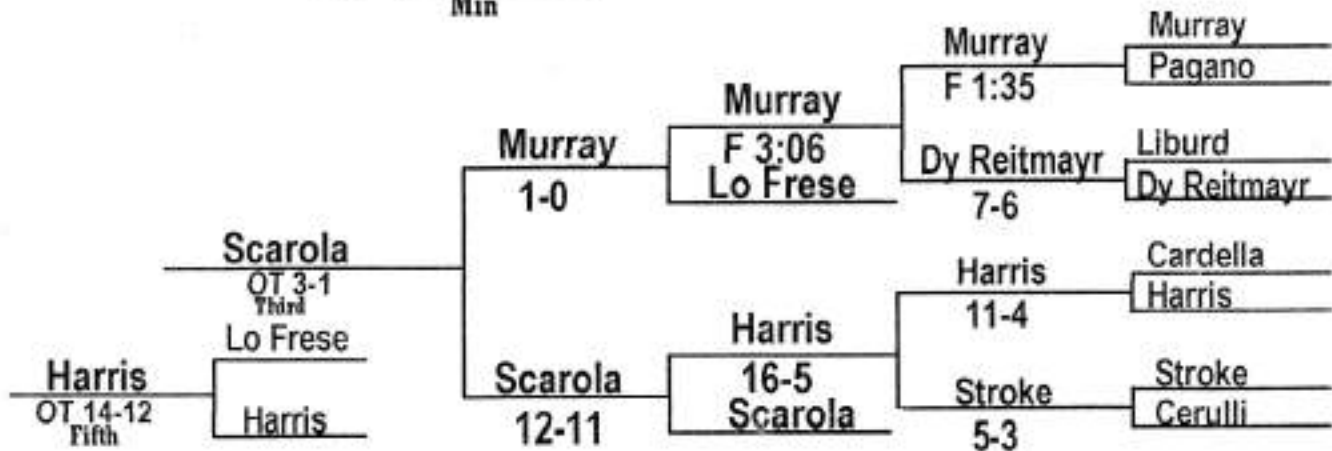

NASSAU COUNTY WRESTLING TOURNAMENT

Wt Class  
96

NASSAU COUNTY WRESTLING TOURNAMENT

Wt Class  
103

NASSAU COUNTY WRESTLING TOURNAMENT

Wt Class  
112

**NASSAU COUNTY WRESTLING TOURNAMENT**

**Wt Class**  
**119**