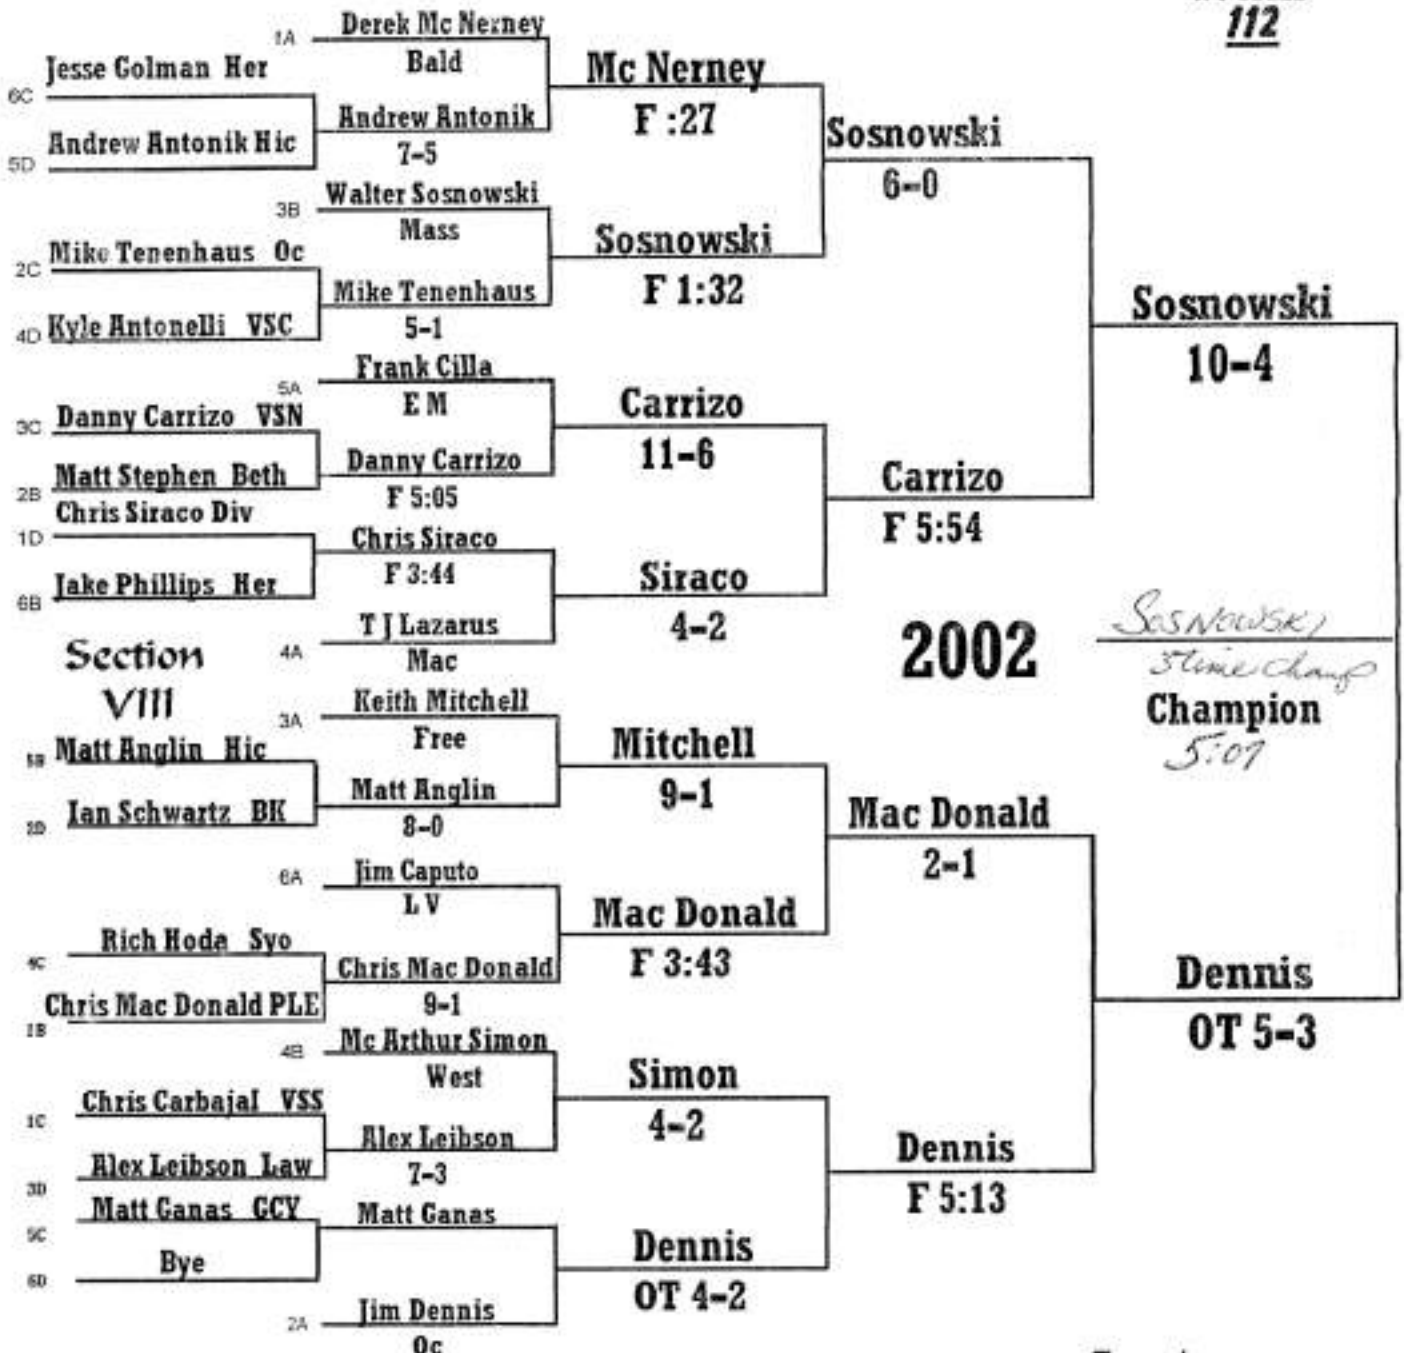

NASSAU COUNTY WRESTLING TOURNAMENT

Wt Class  
96

NASSAU COUNTY WRESTLING TOURNAMENT

Wt Class  
103

NASSAU COUNTY WRESTLING TOURNAMENT

Wt Class  
112

**NASSAU COUNTY WRESTLING TOURNAMENT**

**Wt Class**  
**119**