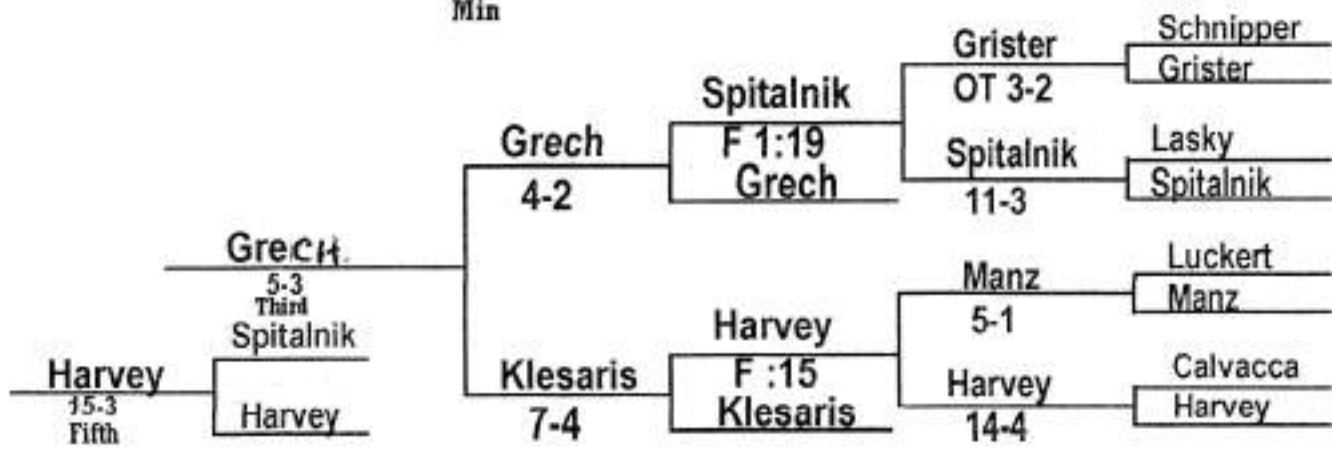

NASSAU COUNTY WRESTLING TOURNAMENT

Wt Class  
125

NASSAU COUNTY WRESTLING TOURNAMENT

Wt Class  
130

NASSAU COUNTY WRESTLING TOURNAMENT

Wt Class  
135

NASSAU COUNTY WRESTLING TOURNAMENT

Wt Class  
**140**