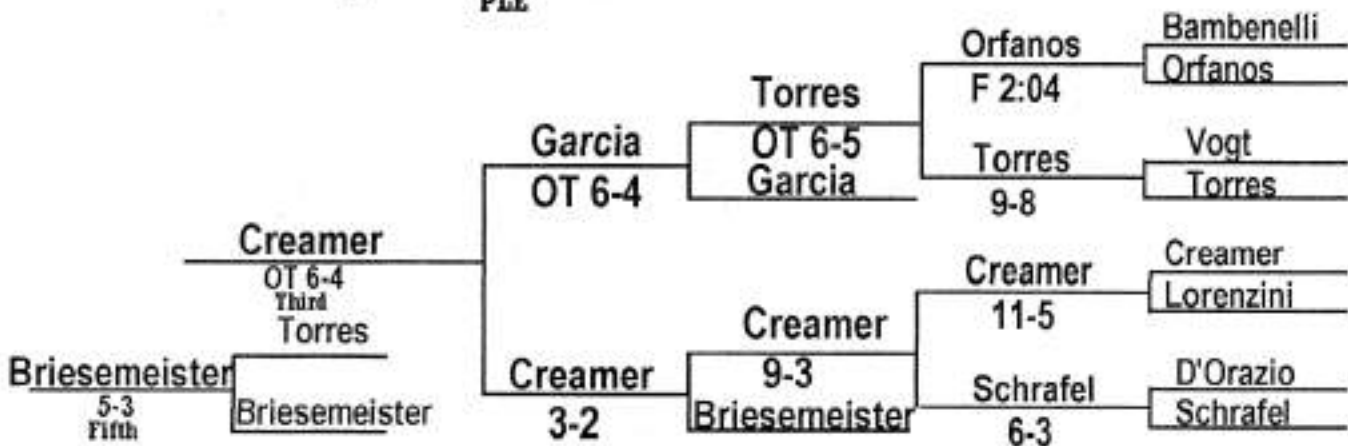

NASSAU COUNTY WRESTLING TOURNAMENT

Wt Class  
145

NASSAU COUNTY WRESTLING TOURNAMENT

Wt Class  
152

NASSAU COUNTY WRESTLING TOURNAMENT

Wt Class  
160

NASSAU COUNTY WRESTLING TOURNAMENT

Wt Class  
171