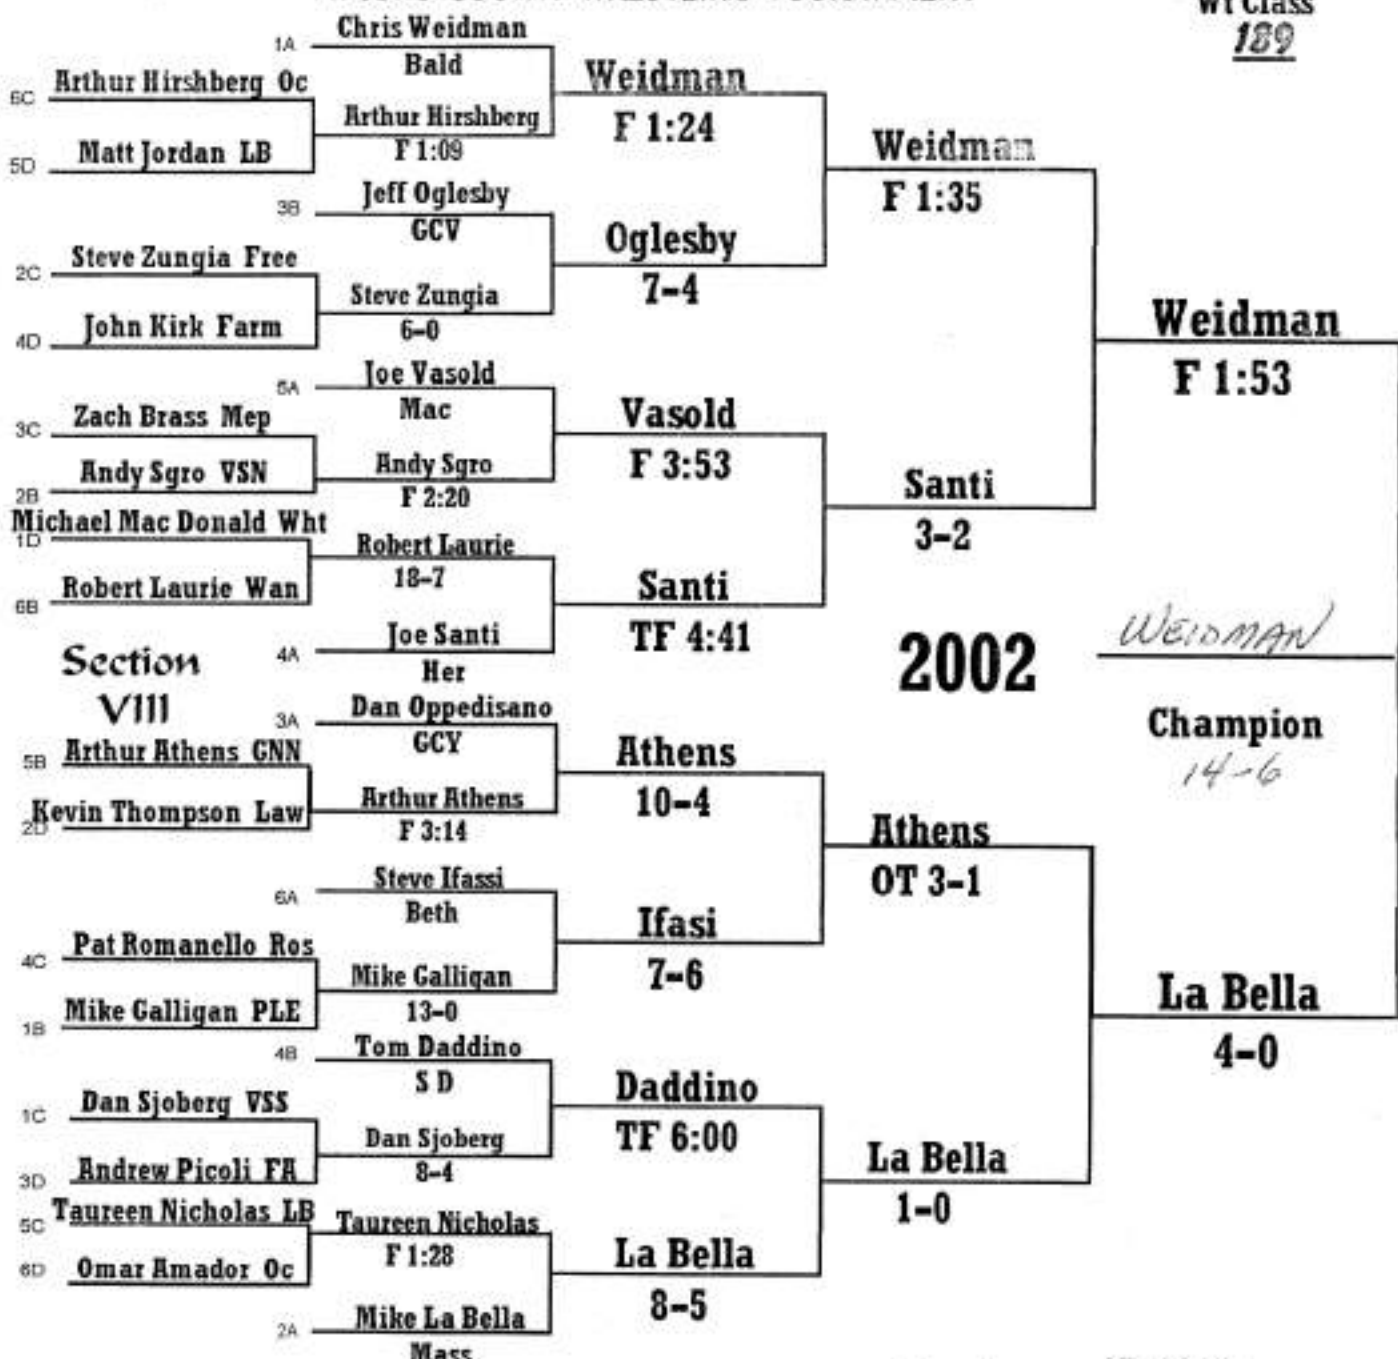

NASSAU COUNTY WRESTLING TOURNAMENT

Wt Class
189