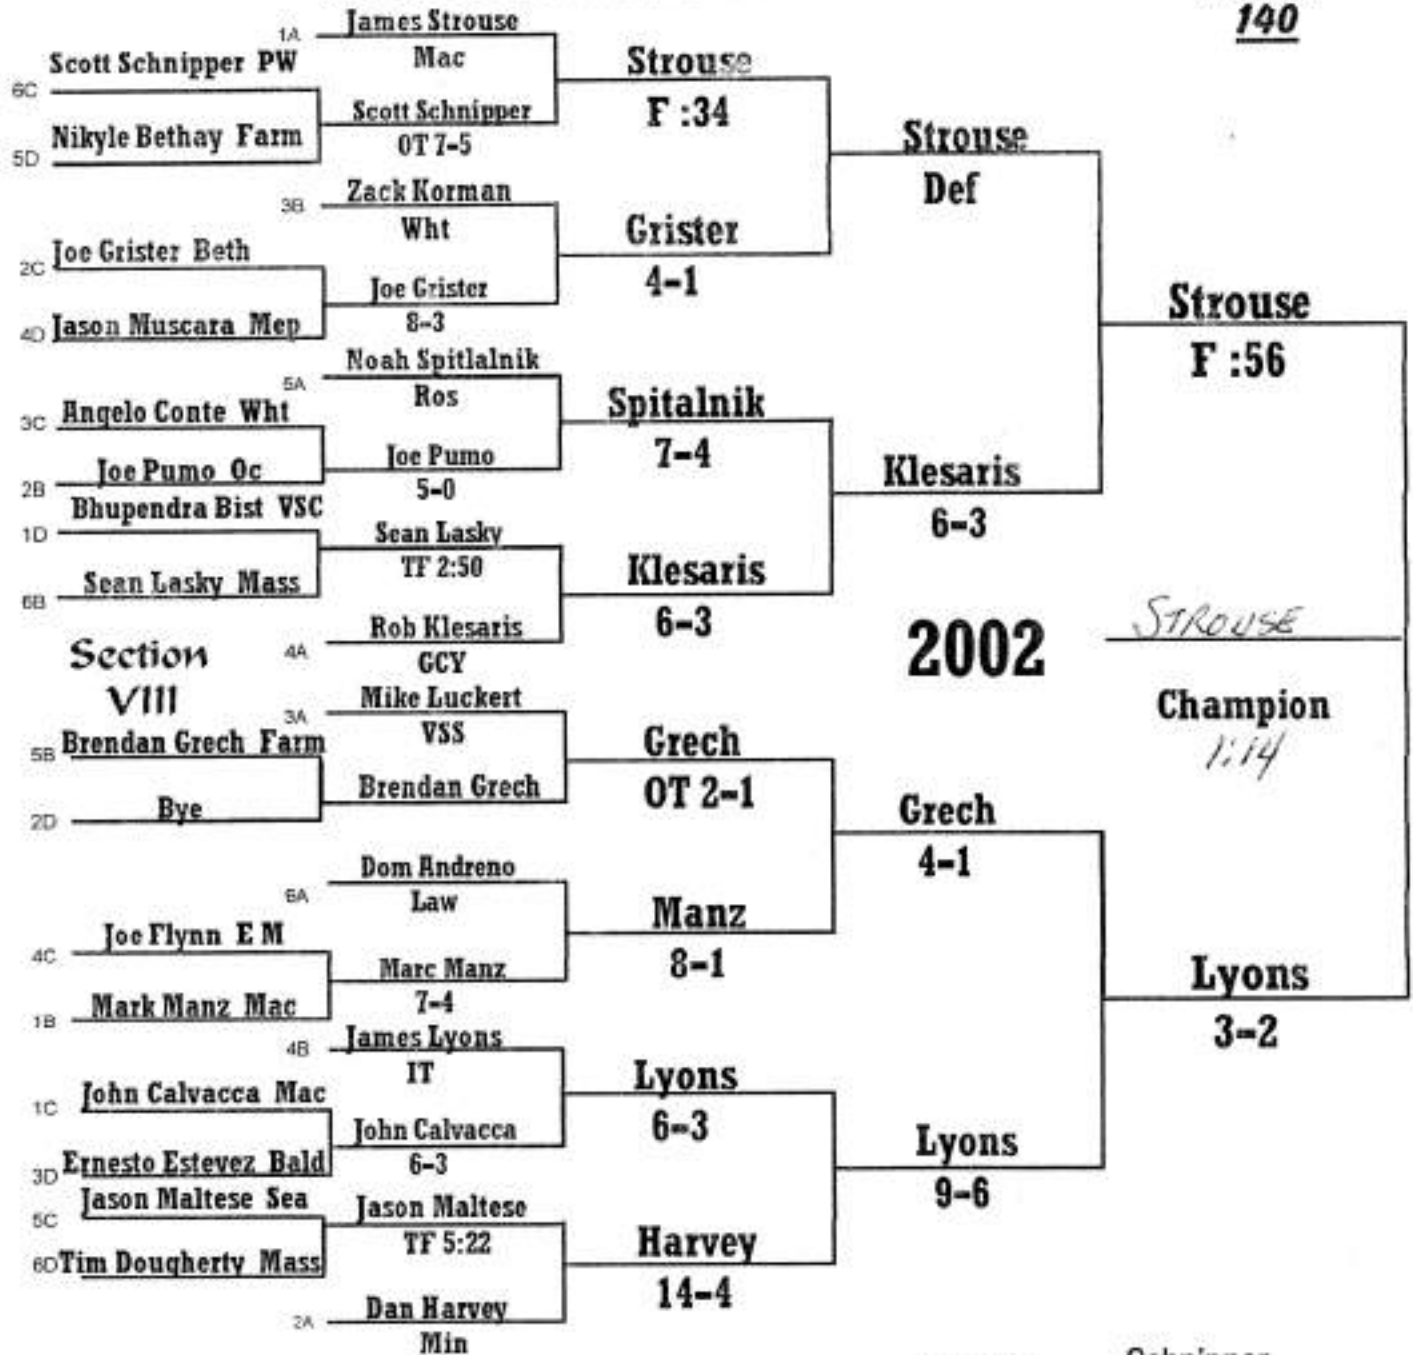

NASSAU COUNTY WRESTLING TOURNAMENT

Wt Class  
125

NASSAU COUNTY WRESTLING TOURNAMENT

Wt Class  
130

NASSAU COUNTY WRESTLING TOURNAMENT

Wt Class  
135

NASSAU COUNTY WRESTLING TOURNAMENT

Wt Class  
**140**