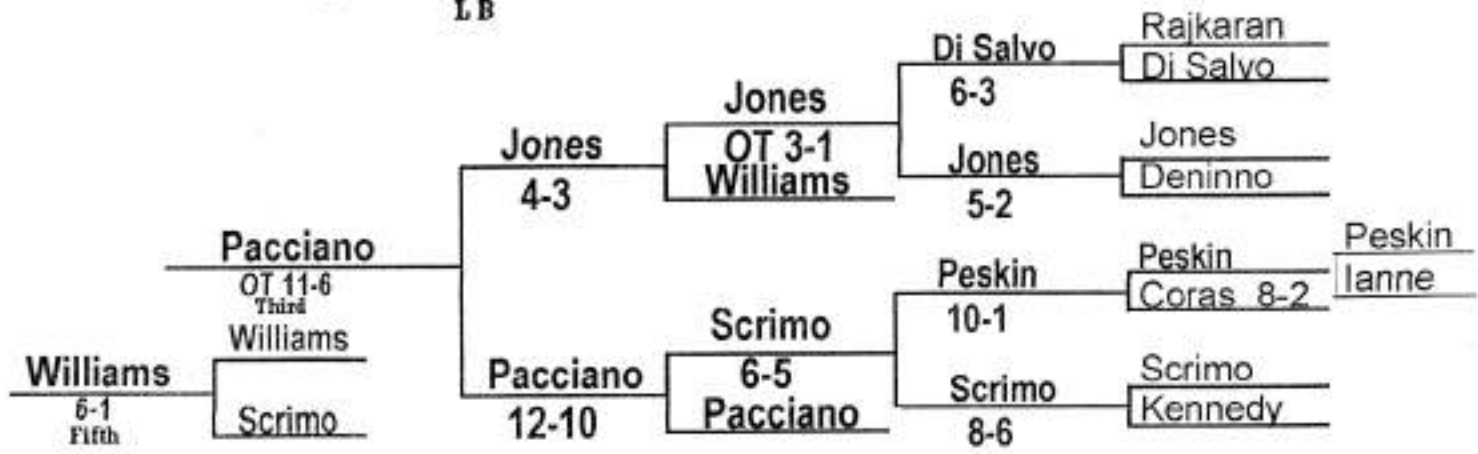

NASSAU COUNTY WRESTLING TOURNAMENT

Wt Class  
96

NASSAU COUNTY WRESTLING TOURNAMENT

Wt Class  
103

NASSAU COUNTY WRESTLING TOURNAMENT

Wt Class  
112

**NASSAU COUNTY WRESTLING TOURNAMENT**

**Wt Class**  
**119**

NASSAU COUNTY WRESTLING TOURNAMENT

Wt Class  
125

NASSAU COUNTY WRESTLING TOURNAMENT

Wt Class  
130

NASSAU COUNTY WRESTLING TOURNAMENT

Wt Class  
135

NASSAU COUNTY WRESTLING TOURNAMENT

Wt Class  
**140**