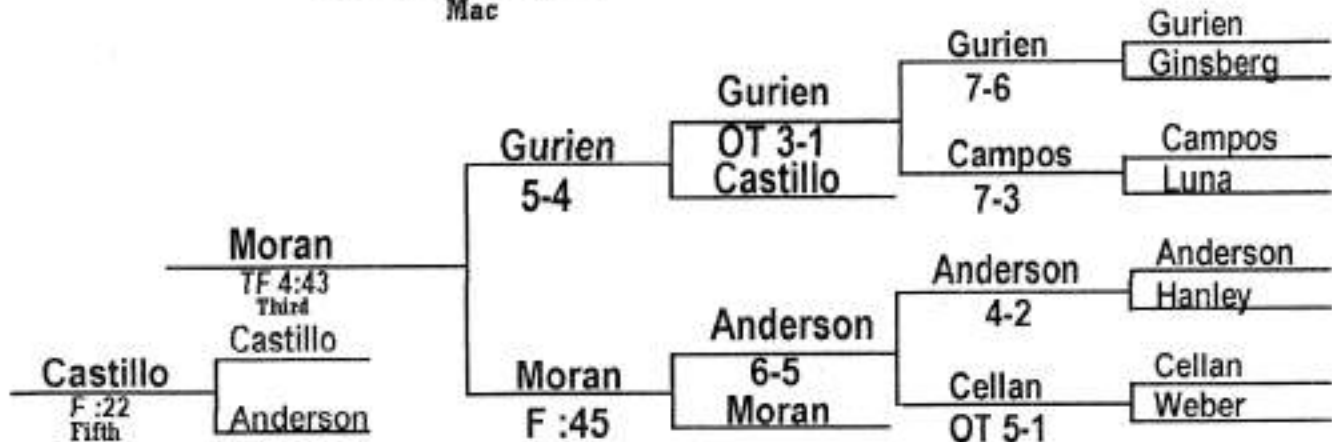

NASSAU COUNTY WRESTLING TOURNAMENT

Wt Class  
96

NASSAU COUNTY WRESTLING TOURNAMENT

Wt Class  
103

NASSAU COUNTY WRESTLING TOURNAMENT

Wt Class  
112

**NASSAU COUNTY WRESTLING TOURNAMENT**

**Wt Class**  
**119**