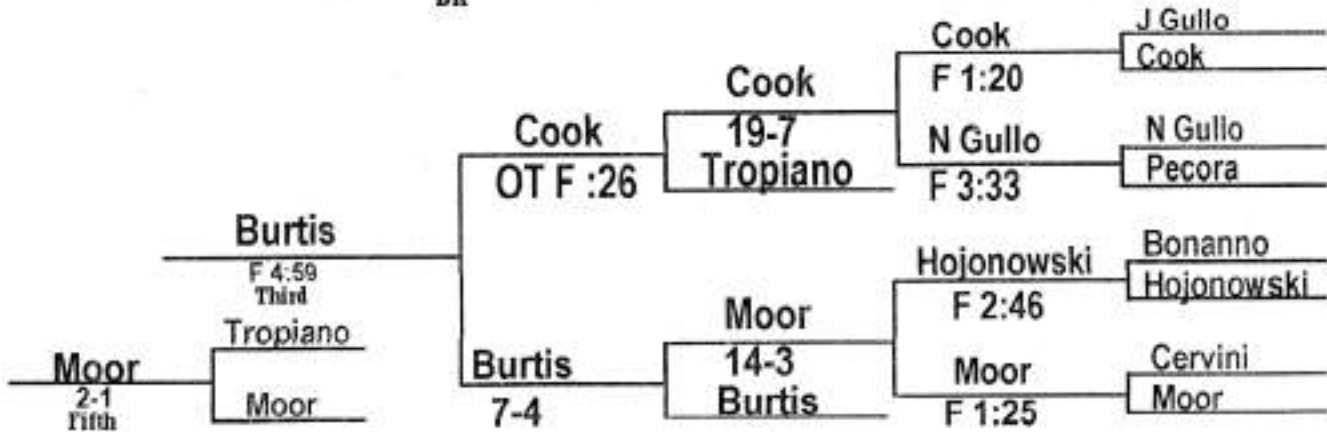

NASSAU COUNTY WRESTLING TOURNAMENT

Wt Class  
96

NASSAU COUNTY WRESTLING TOURNAMENT

Wt Class  
103

NASSAU COUNTY WRESTLING TOURNAMENT

Wt Class  
112

**NASSAU COUNTY WRESTLING TOURNAMENT**

**Wt Class**  
**119**