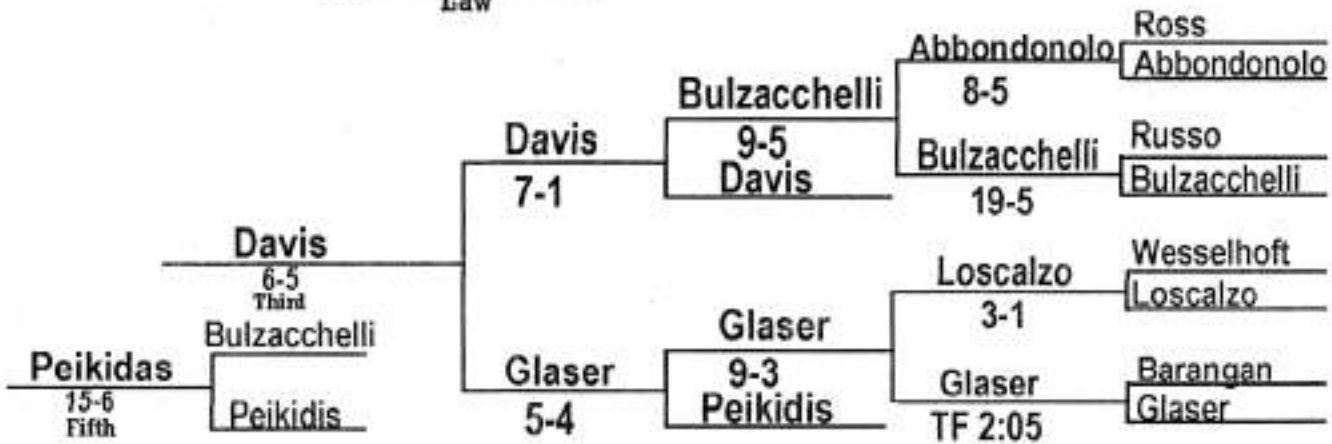

NASSAU COUNTY WRESTLING TOURNAMENT

Wt Class
130