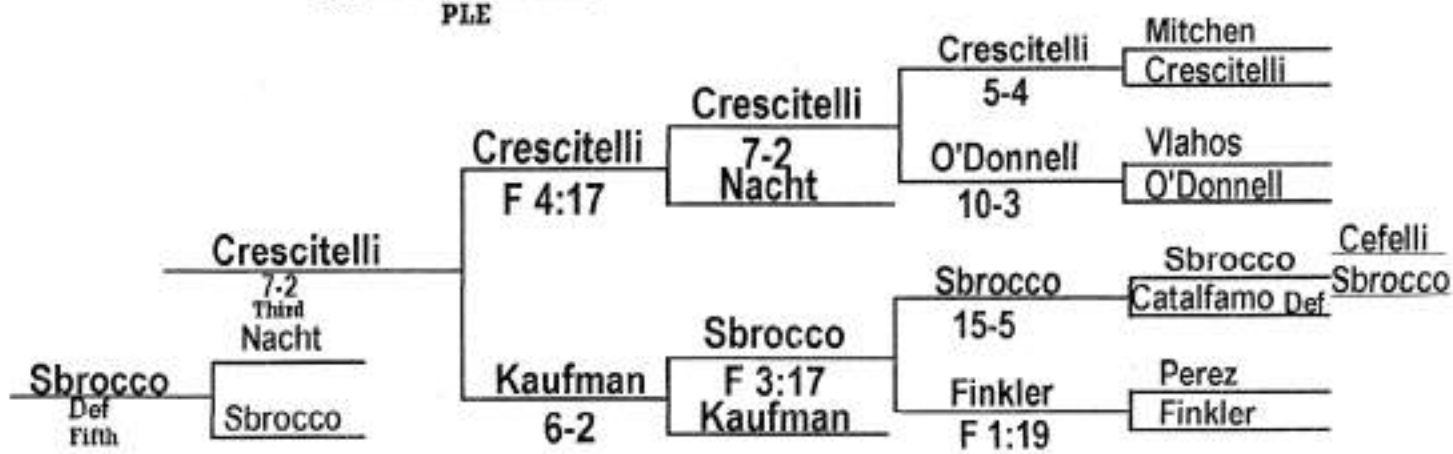

NASSAU COUNTY WRESTLING TOURNAMENT

Wt Class
145