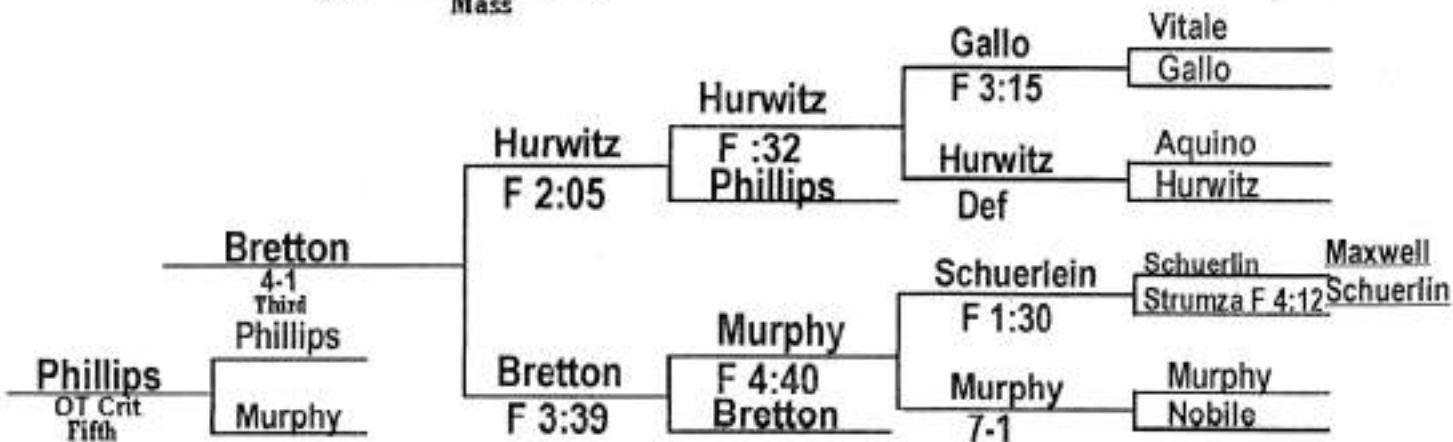

NASSAU COUNTY WRESTLING TOURNAMENT

Wt Class
215