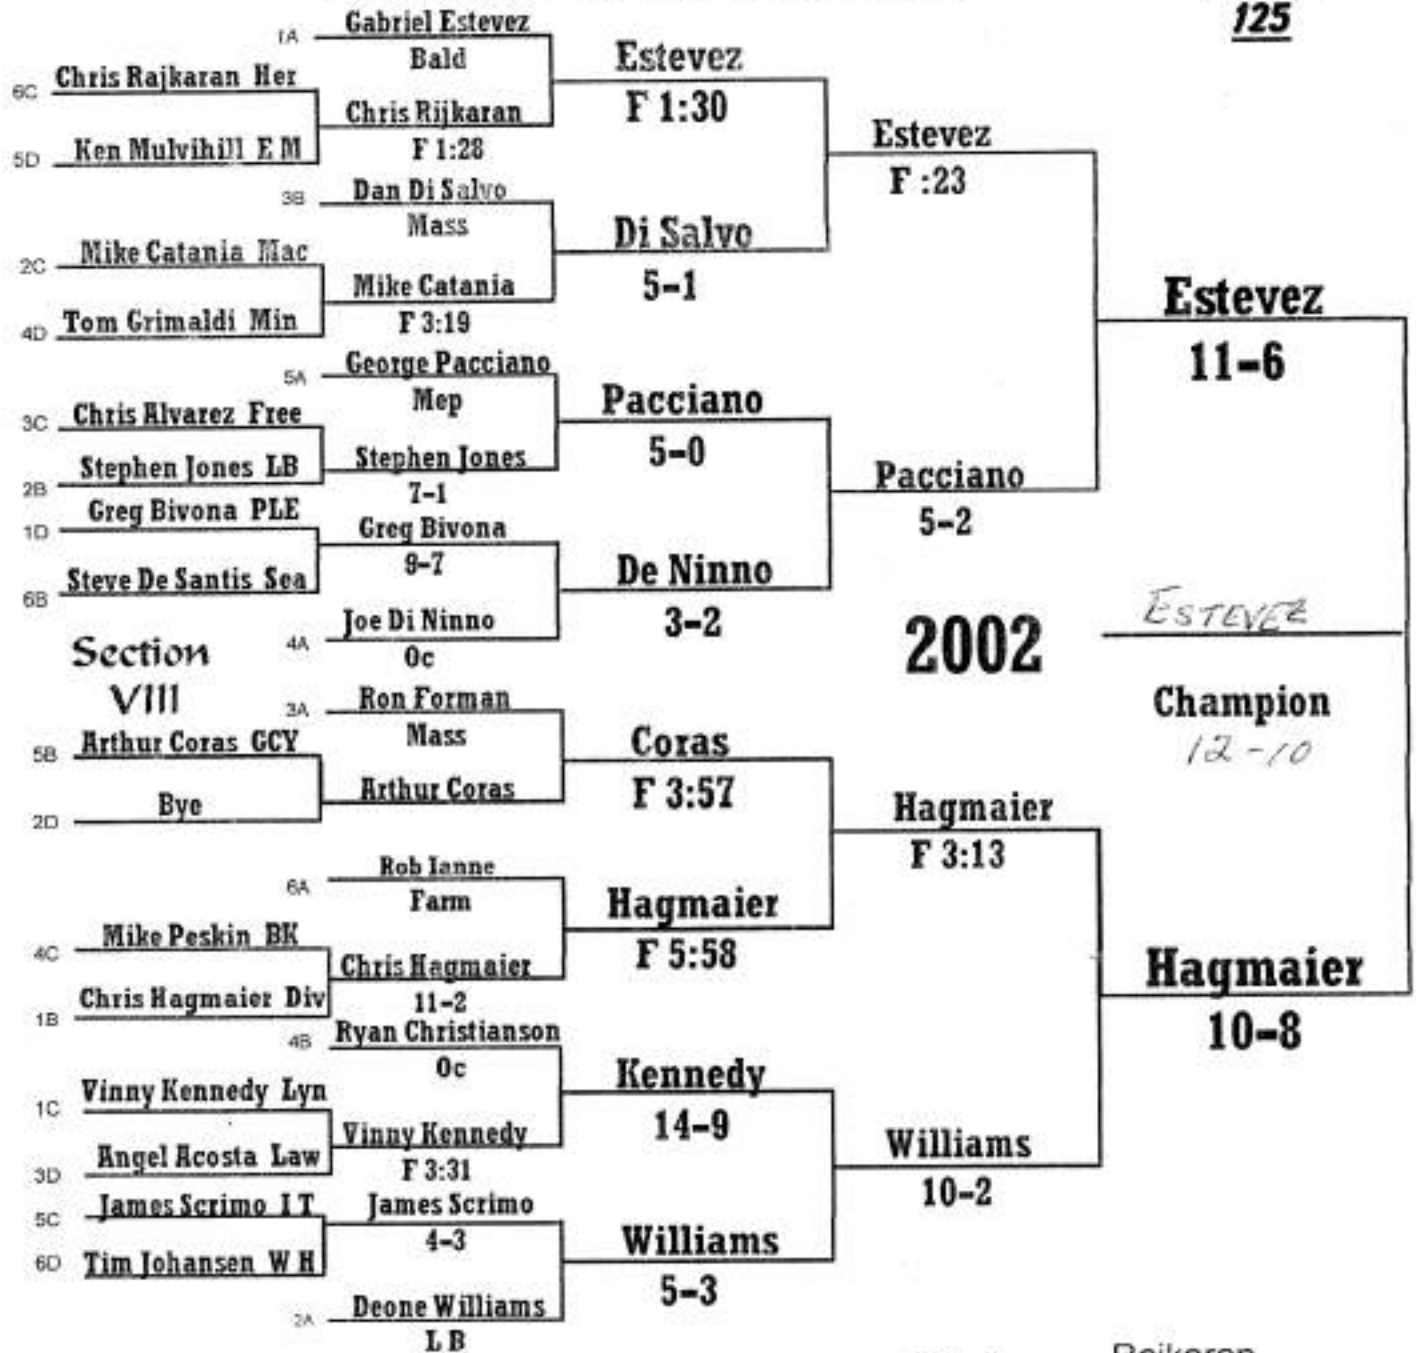

NASSAU COUNTY WRESTLING TOURNAMENT

Wt Class
125