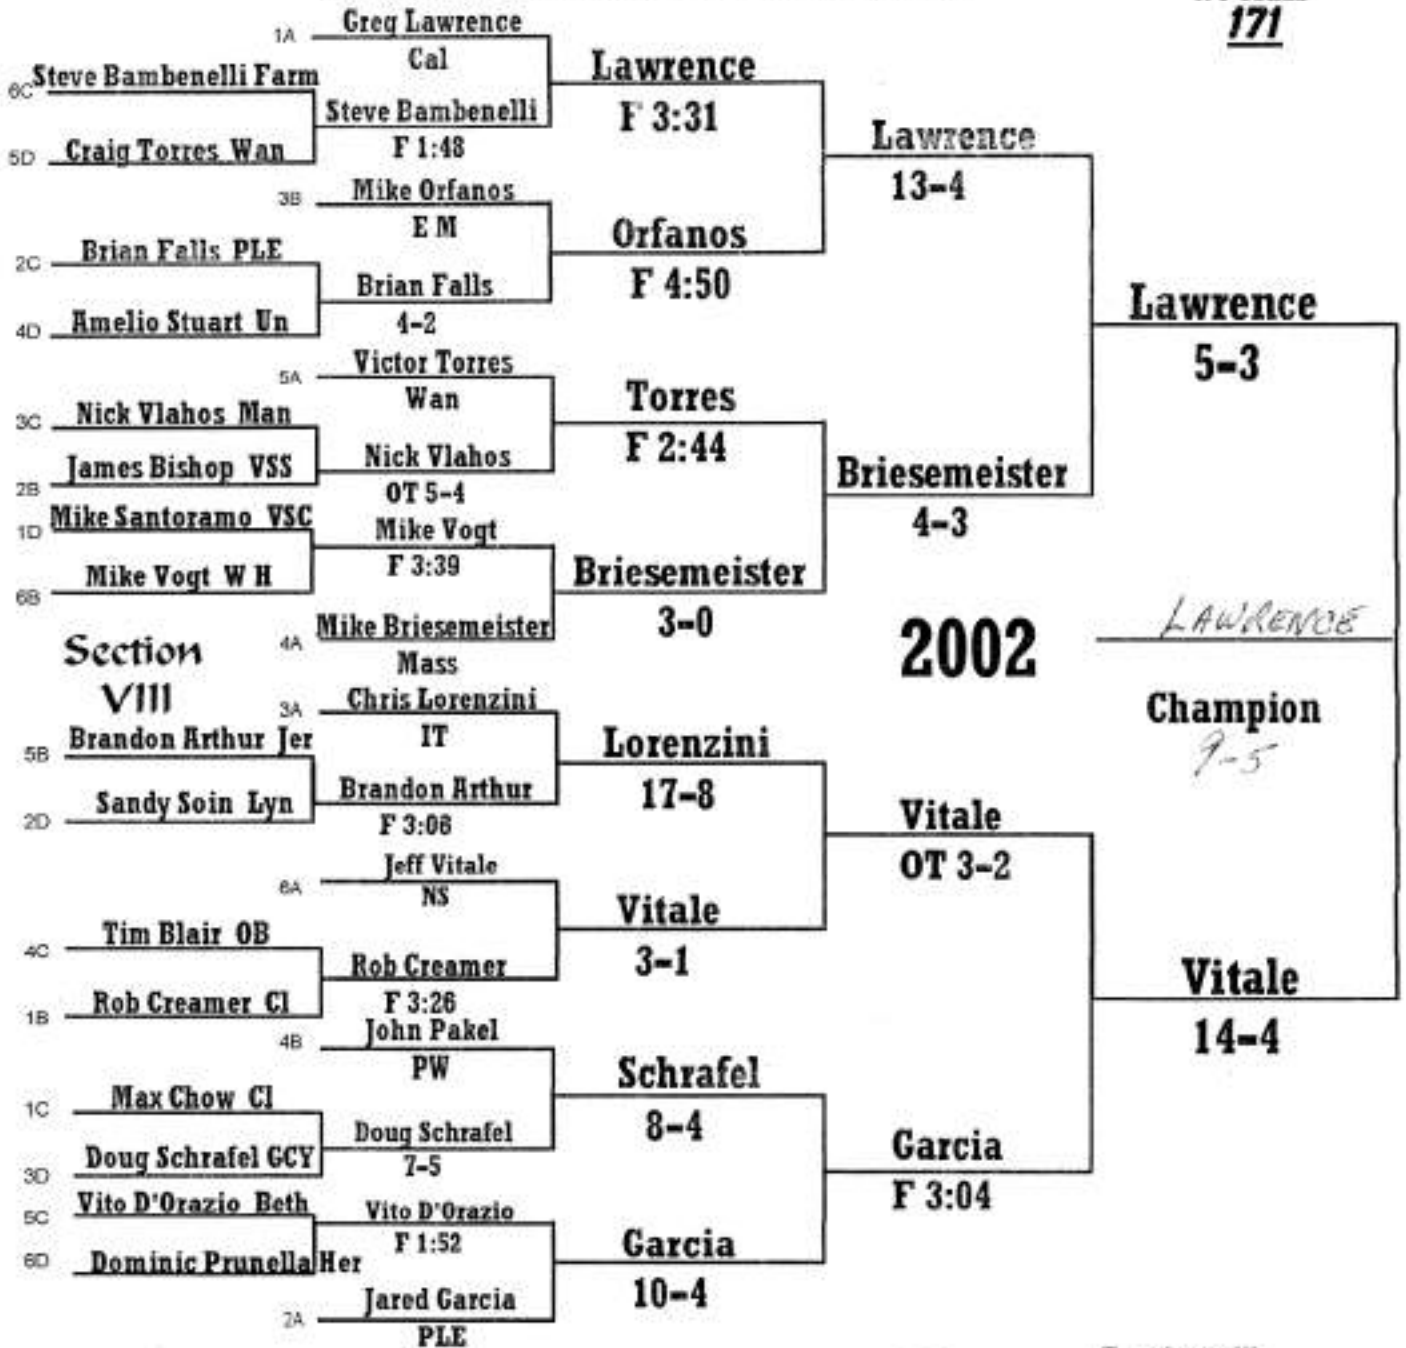

NASSAU COUNTY WRESTLING TOURNAMENT

Wt Class
171