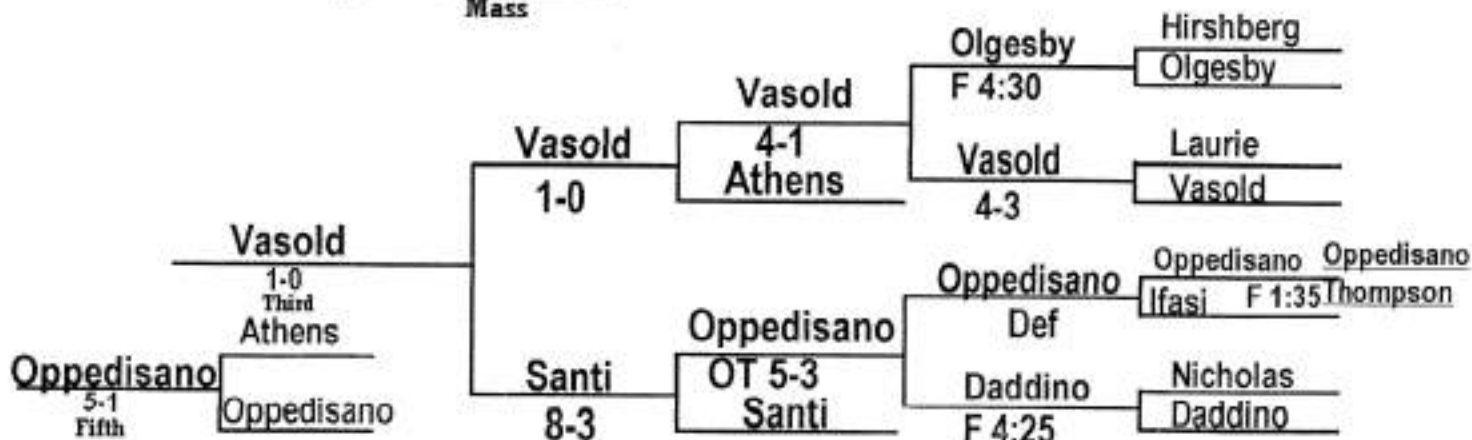

NASSAU COUNTY WRESTLING TOURNAMENT

Wt Class
189