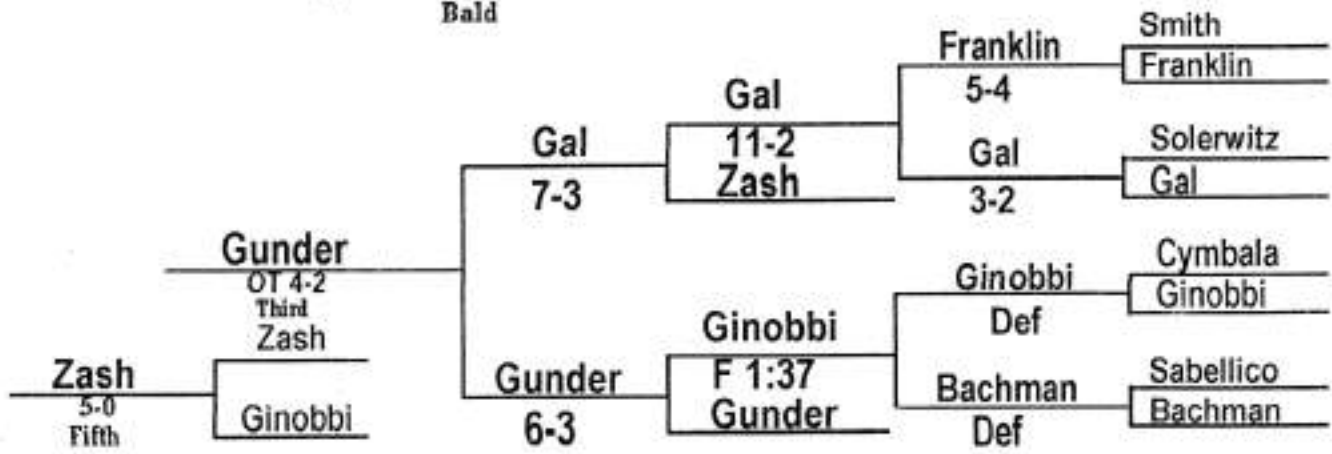

NASSAU COUNTY WRESTLING TOURNAMENT

Wt Class
152