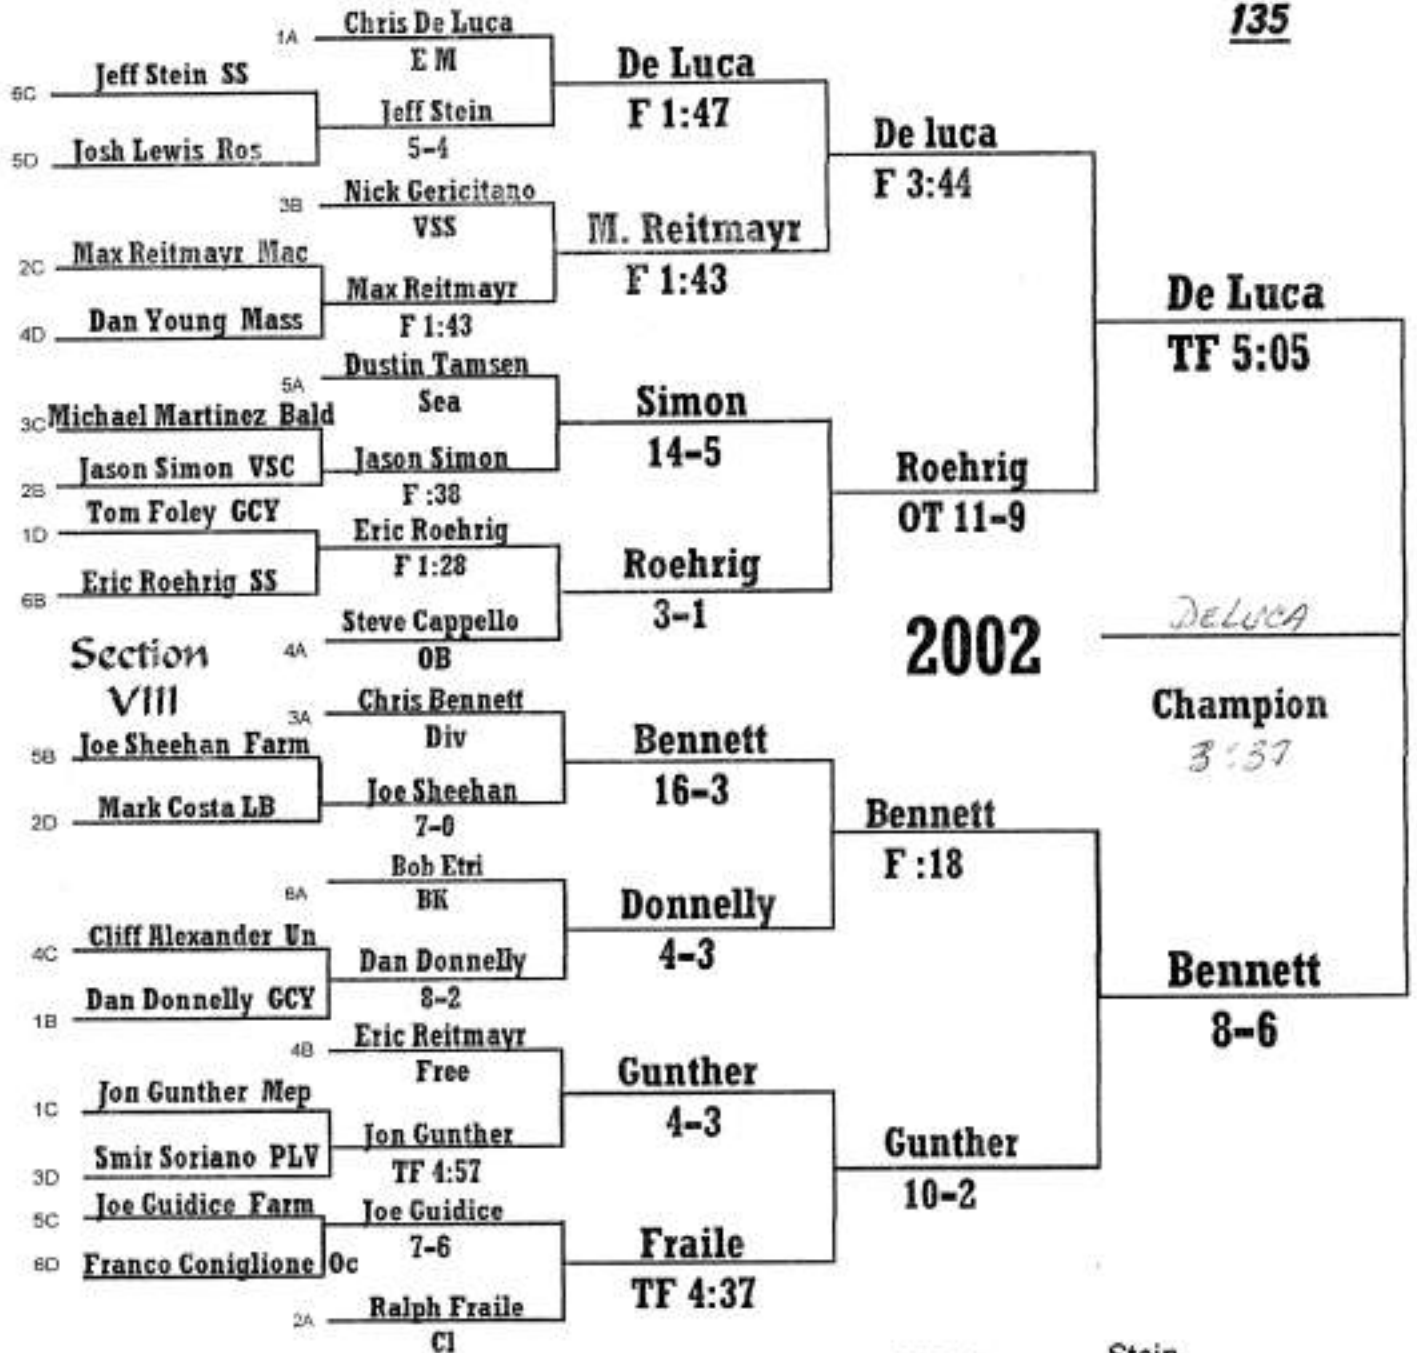

NASSAU COUNTY WRESTLING TOURNAMENT

Wt Class
135