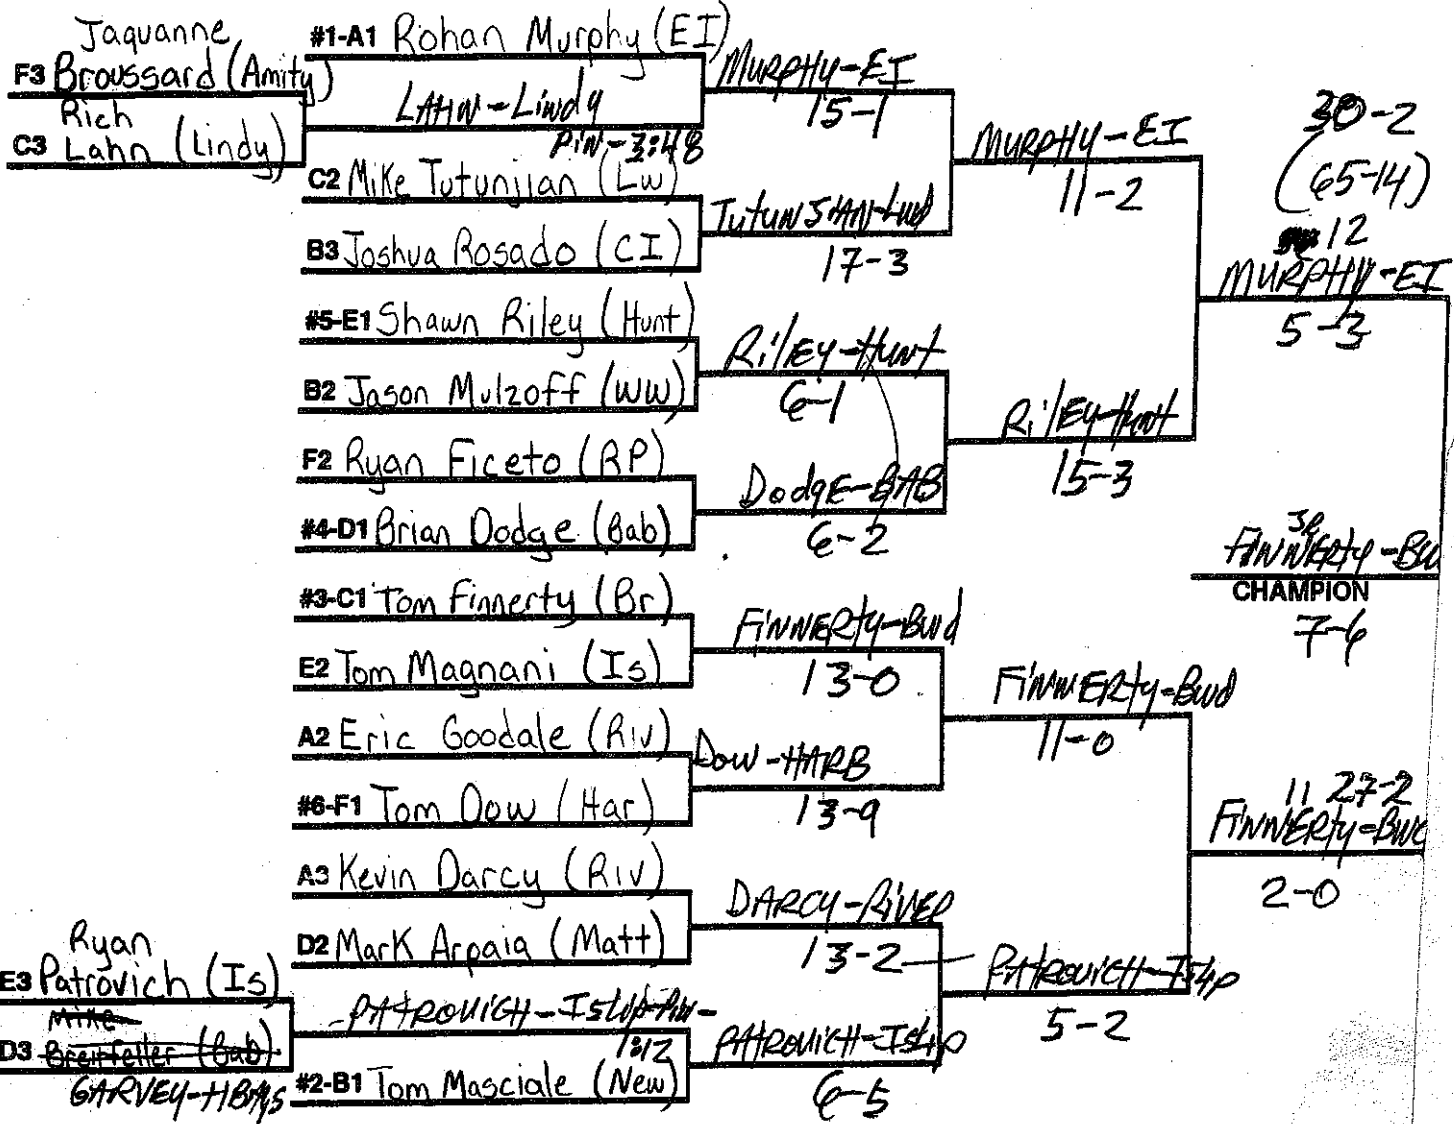

SUFFOLK COUNTY CHAMPIONSHIPS 96 LB. WEIGHT CLASS

CONSOLATIONS

-1 tournament - HARB

SUFFOLK COUNTY CHAMPIONSHIPS 103 LB. WEIGHT CLASS

CONSOLATIONS

SUFFOLK COUNTY CHAMPIONSHIPS 112 LB. WEIGHT CLASS

CONSOLATIONS