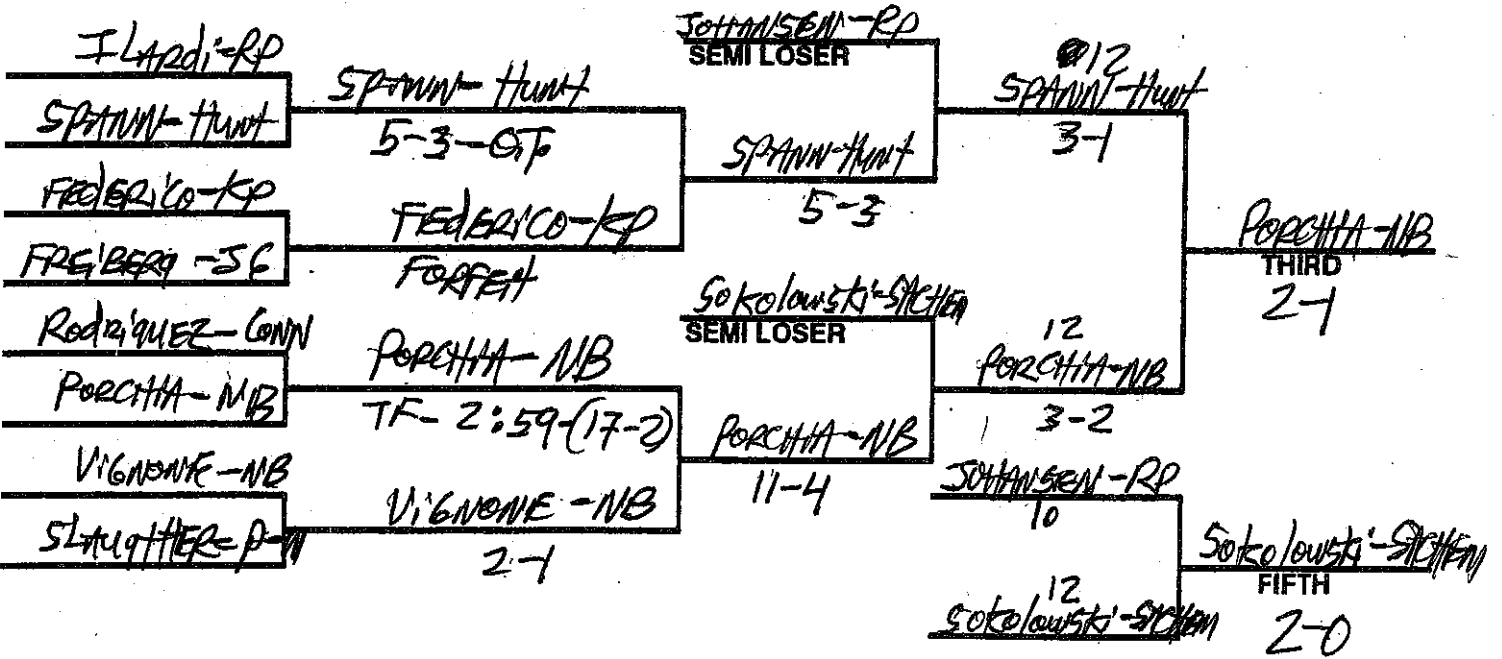

SUFFOLK COUNTY CHAMPIONSHIPS 119 LB. WEIGHT CLASS

CONSOLATIONS

SUFFOLK COUNTY CHAMPIONSHIPS 125 LB. WEIGHT CLASS

CONSOLATIONS

SUFFOLK COUNTY CHAMPIONSHIPS 130 LB. WEIGHT CLASS

CONSOLATIONS

SUFFOLK COUNTY CHAMPIONSHIPS 135 LB. WEIGHT CLASS