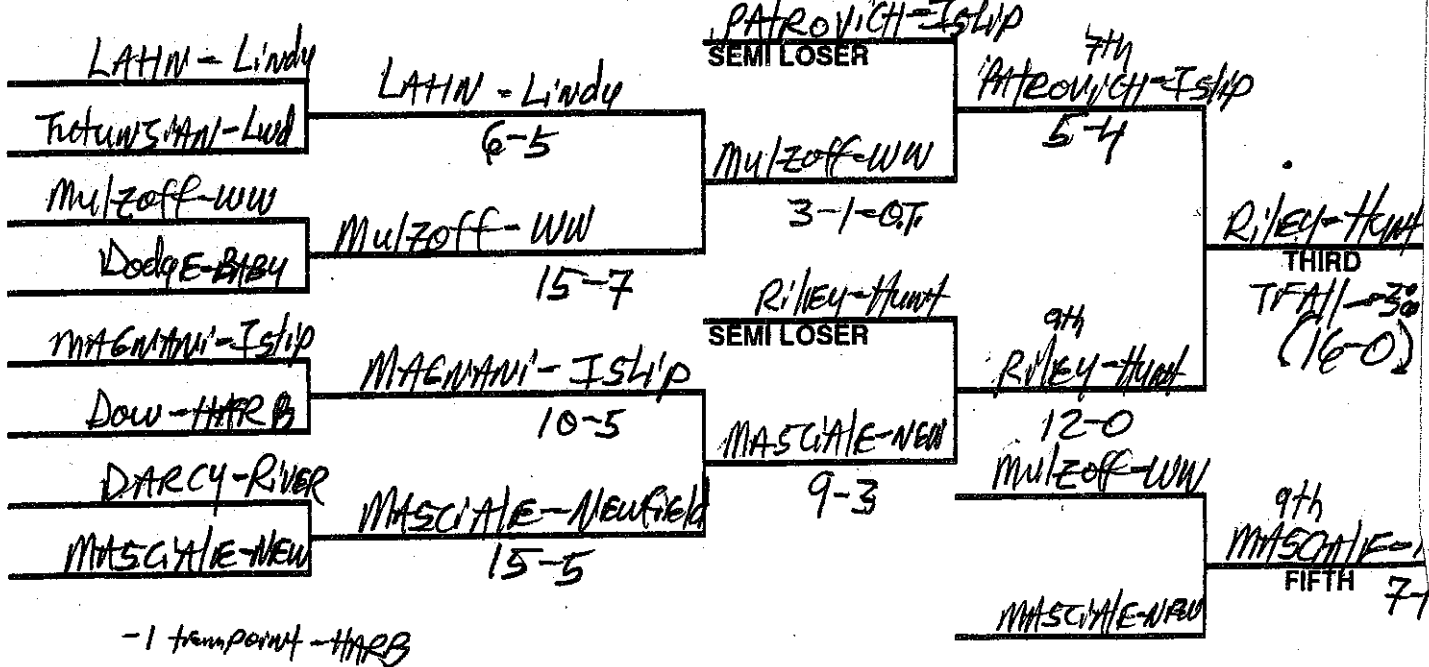

SUFFOLK COUNTY CHAMPIONSHIPS 96 LB. WEIGHT CLASS

CONSOLATIONS

-1 tournament - HARB

SUFFOLK COUNTY CHAMPIONSHIPS 103 LB. WEIGHT CLASS

CONSOLATIONS

SUFFOLK COUNTY CHAMPIONSHIPS 112 LB. WEIGHT CLASS

CONSOLATIONS