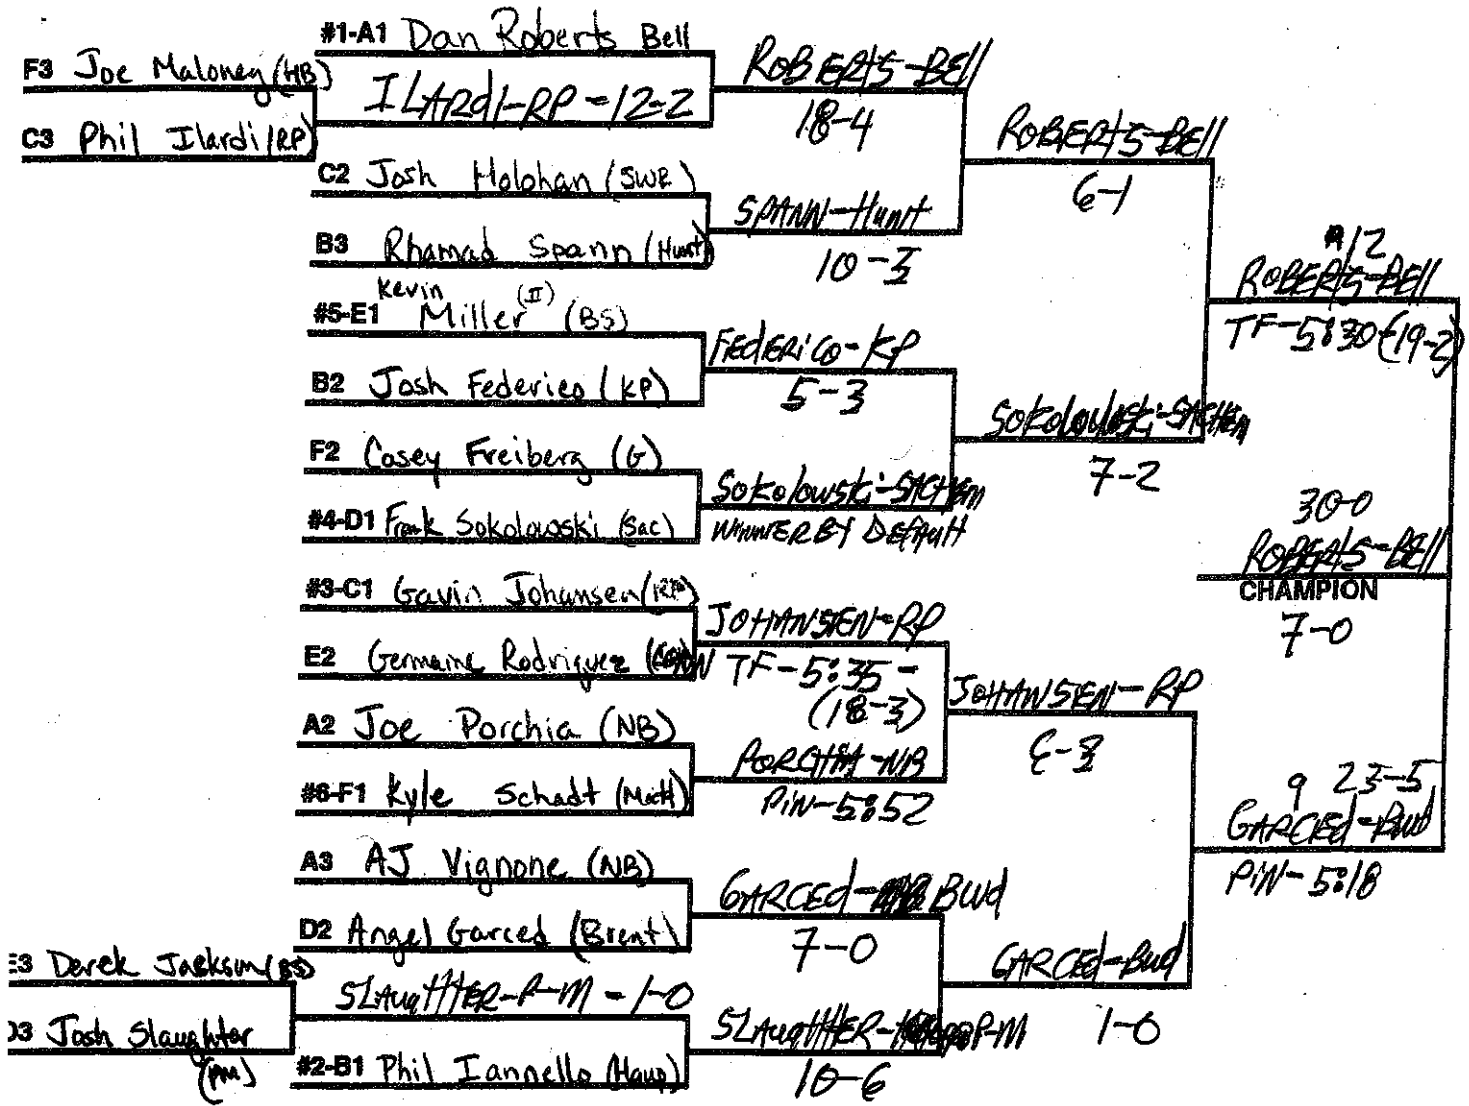

SUFFOLK COUNTY CHAMPIONSHIPS 119 LB. WEIGHT CLASS

CONSOLATIONS

SUFFOLK COUNTY CHAMPIONSHIPS 125 LB. WEIGHT CLASS

CONSOLATIONS

SUFFOLK COUNTY CHAMPIONSHIPS 130 LB. WEIGHT CLASS

CONSOLATIONS

SUFFOLK COUNTY CHAMPIONSHIPS 135 LB. WEIGHT CLASS