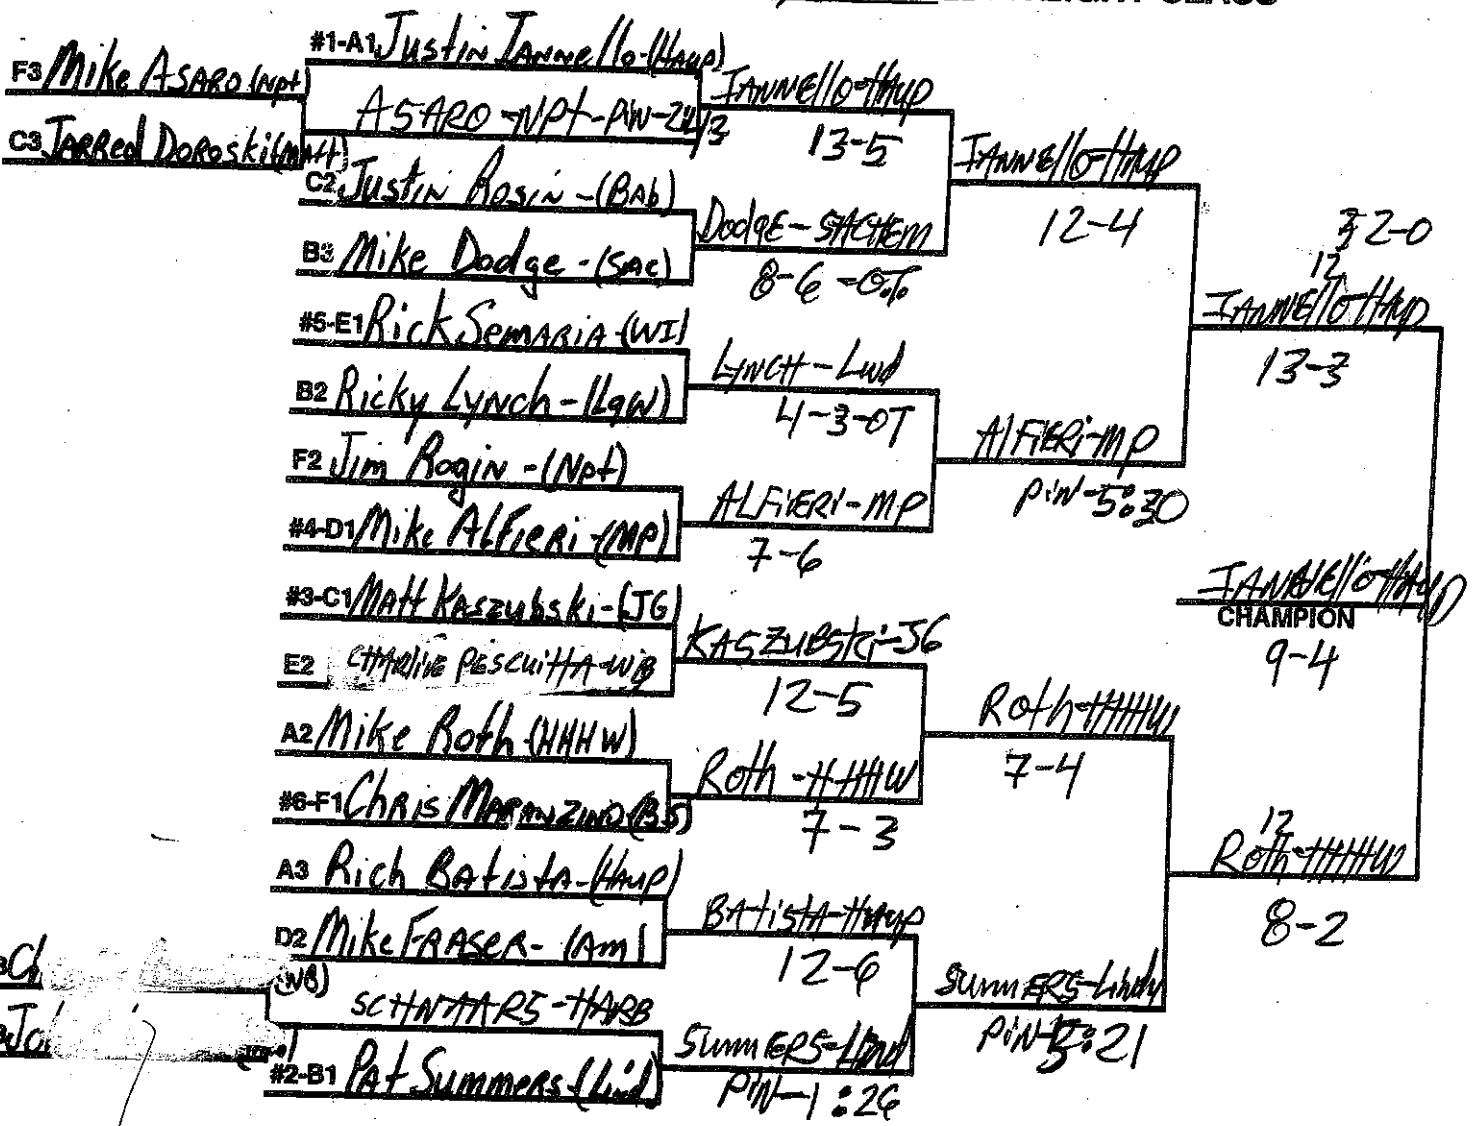

SUFFOLK COUNTY CHAMPIONSHIPS 119 LB. WEIGHT CLASS

CONSOLATIONS

SUFFOLK COUNTY CHAMPIONSHIPS 125 LB. WEIGHT CLASS

CONSOLATIONS

SUFFOLK COUNTY CHAMPIONSHIPS 130 LB. WEIGHT CLASS

CONSOLATIONS

SUFFOLK COUNTY CHAMPIONSHIPS 135 LB. WEIGHT CLASS