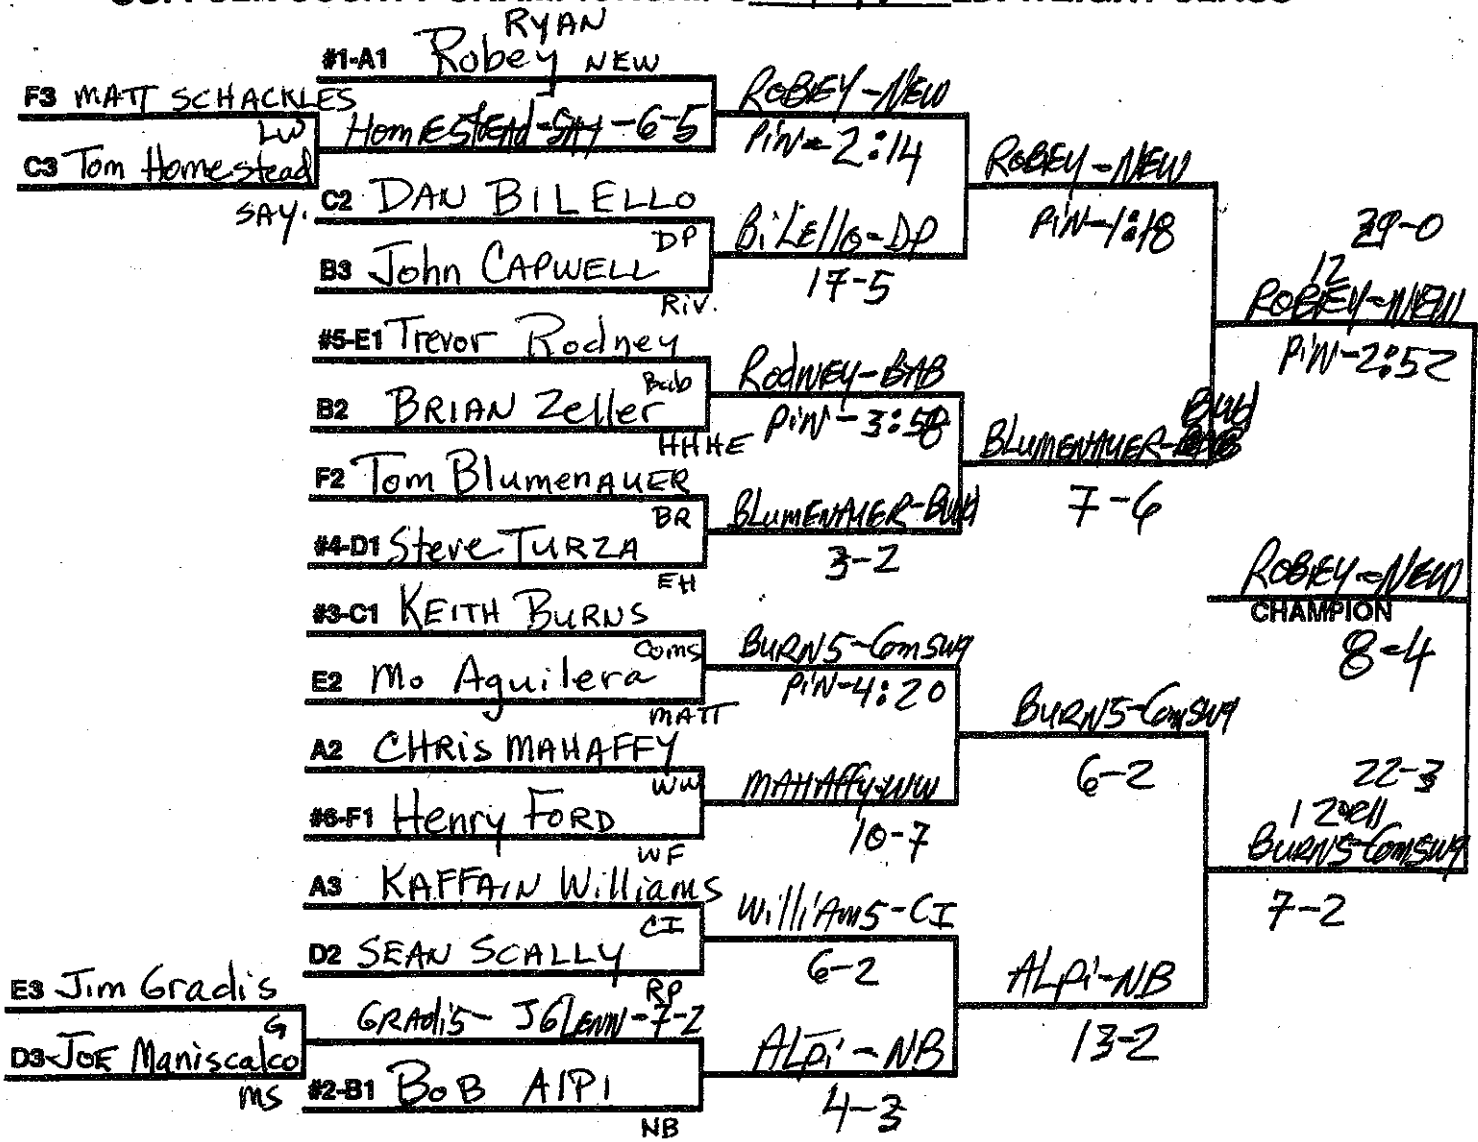

SUFFOLK COUNTY CHAMPIONSHIPS - 171 LB. WEIGHT CLASS