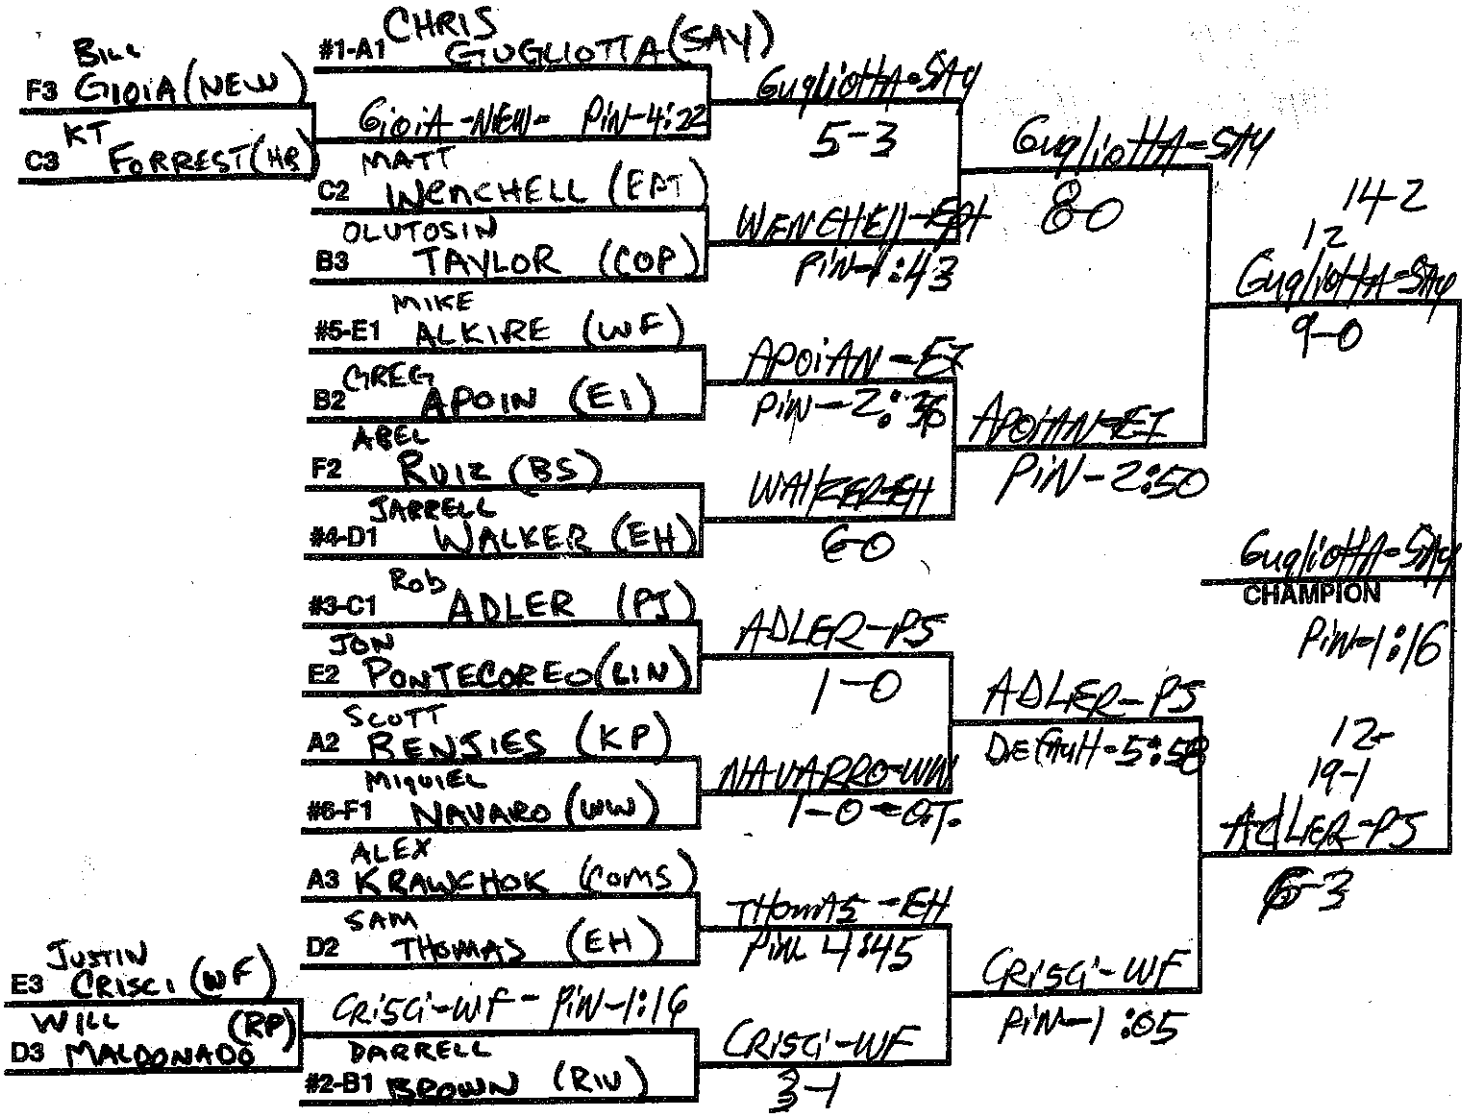

SUFFOLK COUNTY CHAMPIONSHIPS 275 LB. WEIGHT CLASS