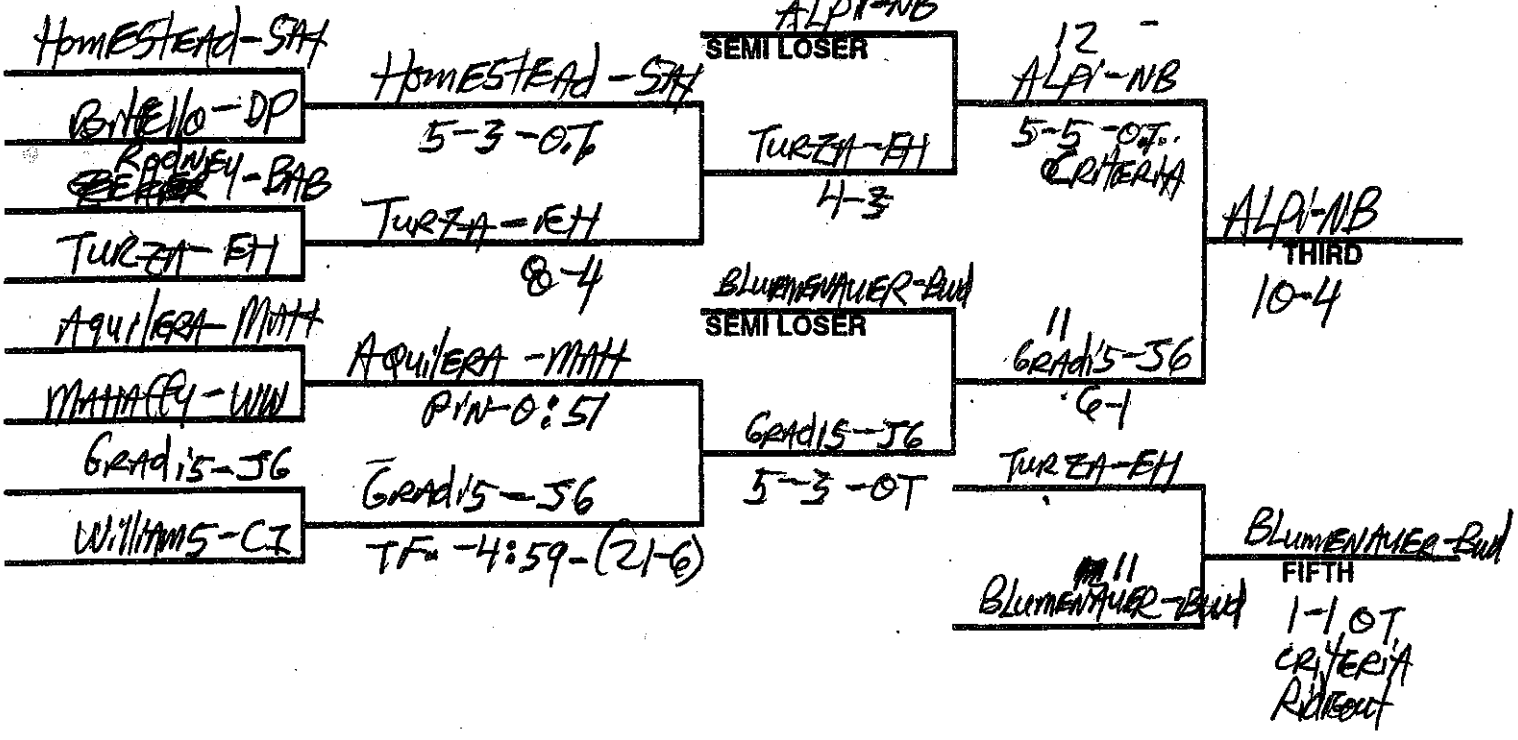

CONSOLATIONS