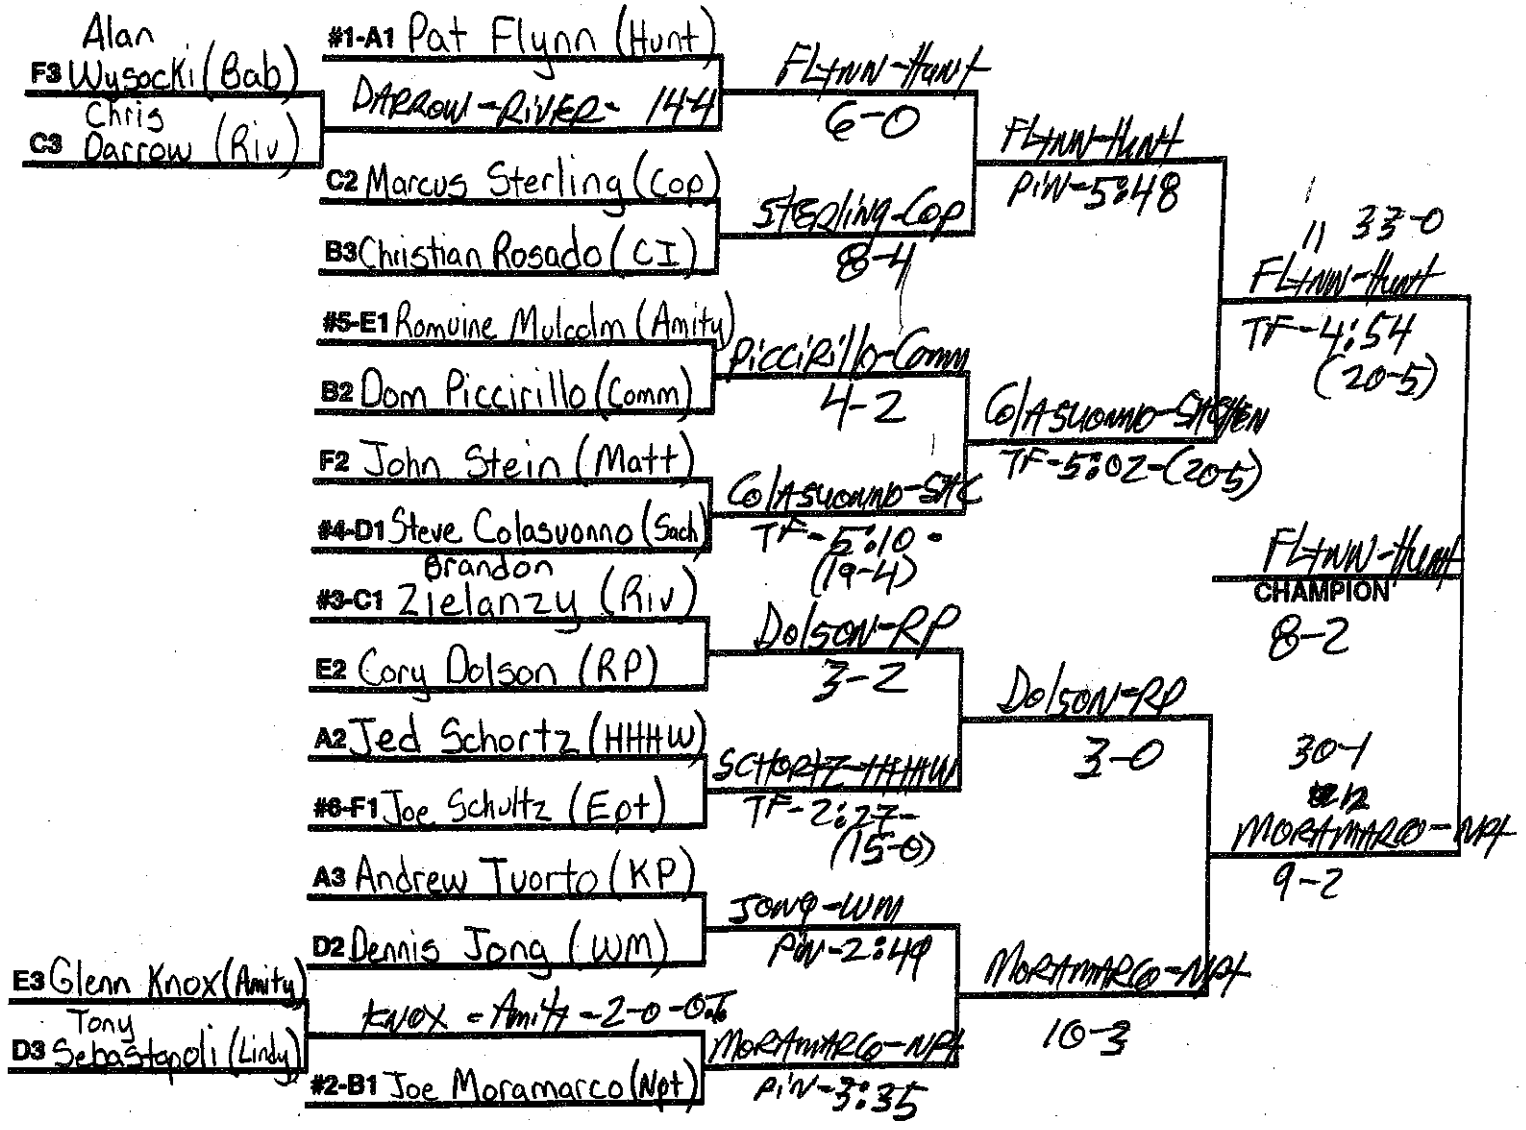

SUFFOLK COUNTY CHAMPIONSHIPS 96 LB. WEIGHT CLASS

CONSOLATIONS

-1 tournament - HARB

SUFFOLK COUNTY CHAMPIONSHIPS 103 LB. WEIGHT CLASS

CONSOLATIONS

SUFFOLK COUNTY CHAMPIONSHIPS 112 LB. WEIGHT CLASS

CONSOLATIONS