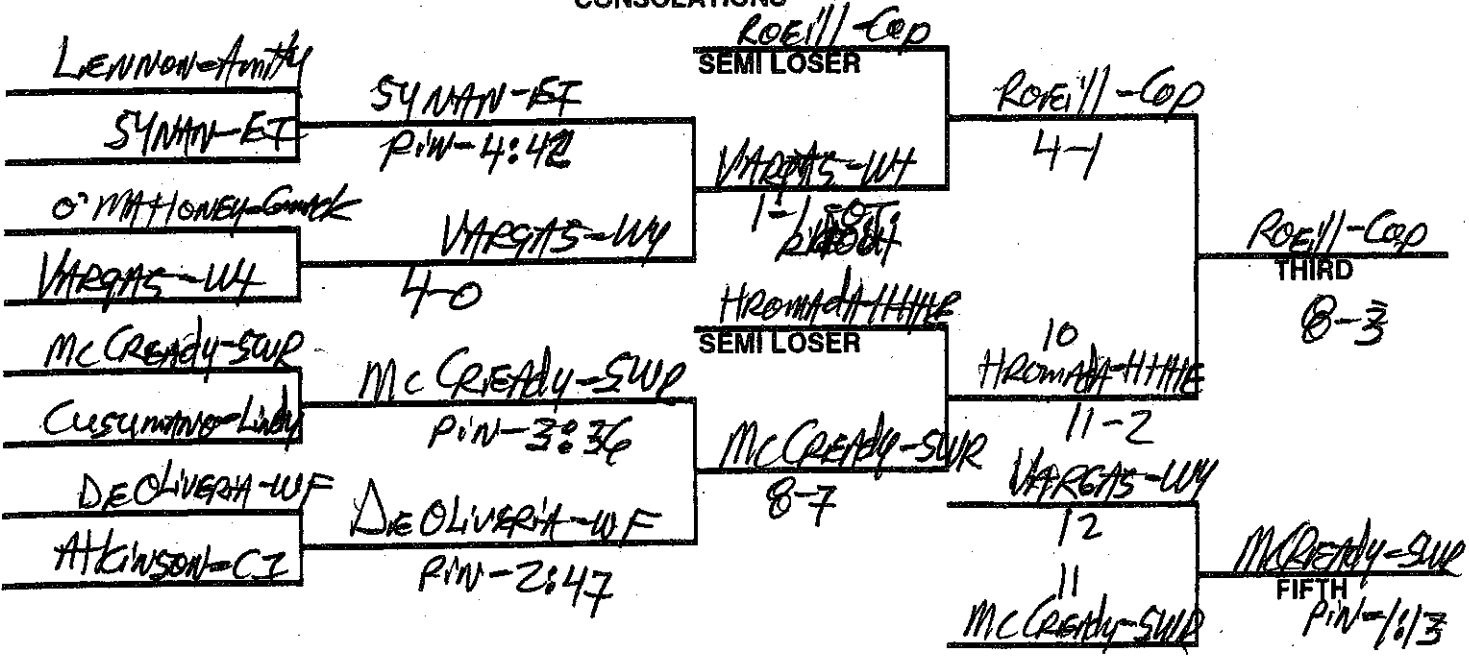

CONSOLATIONS