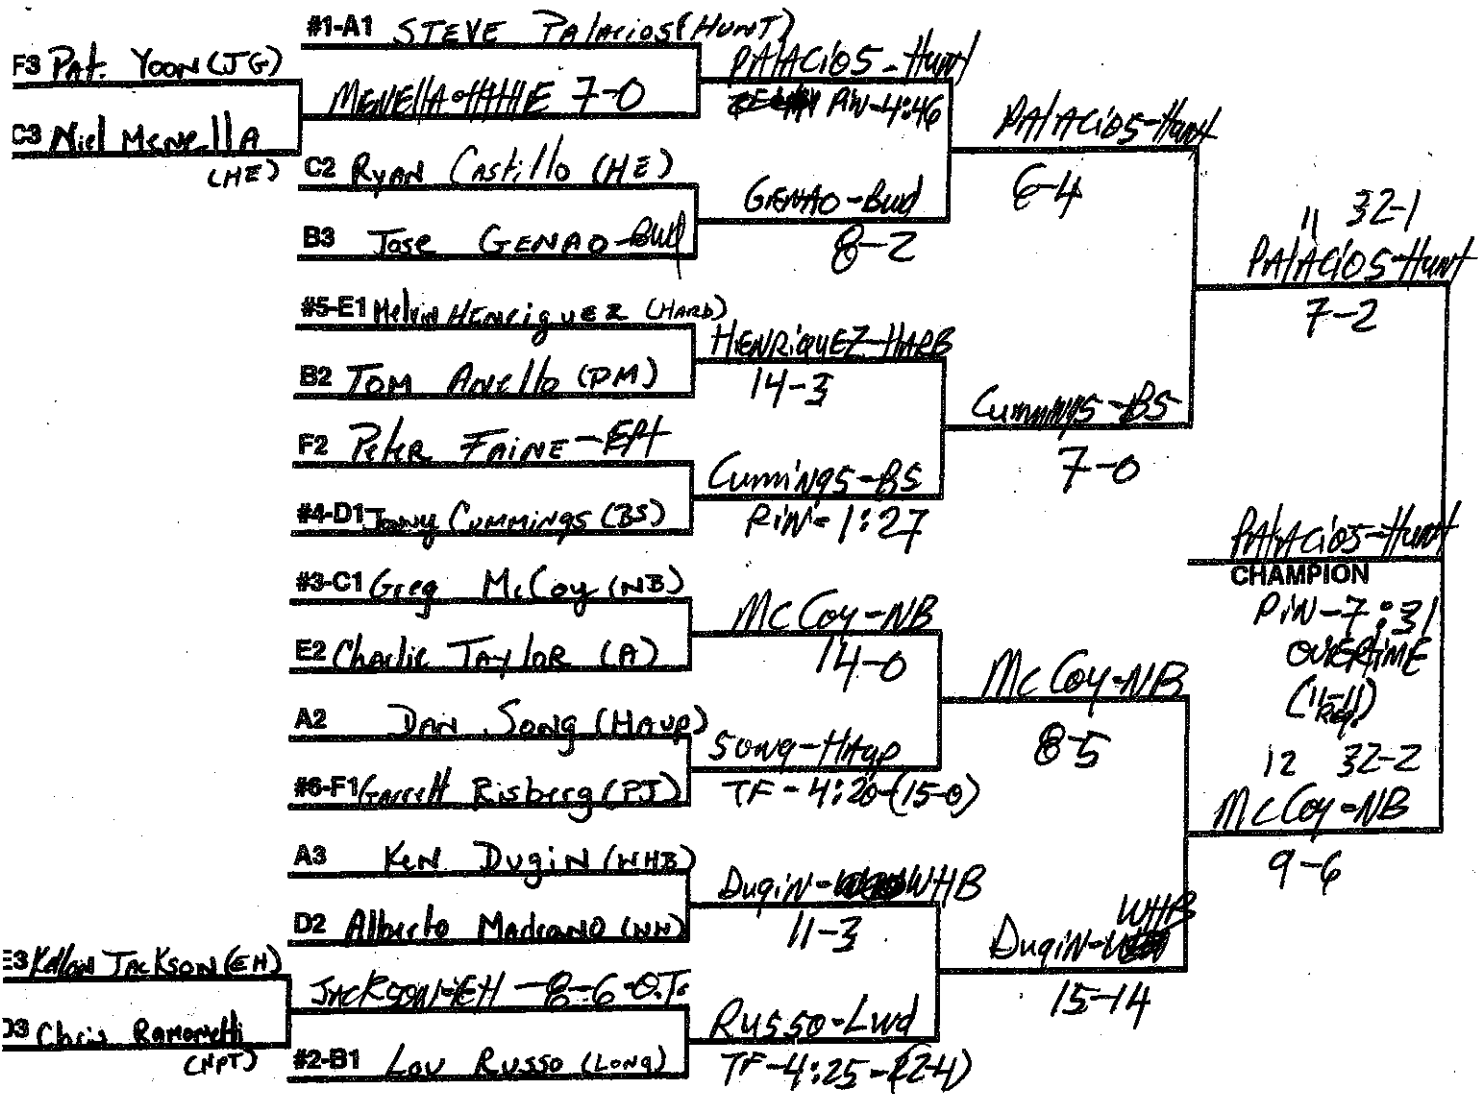

SUFFOLK COUNTY CHAMPIONSHIPS 125 LB. WEIGHT CLASS