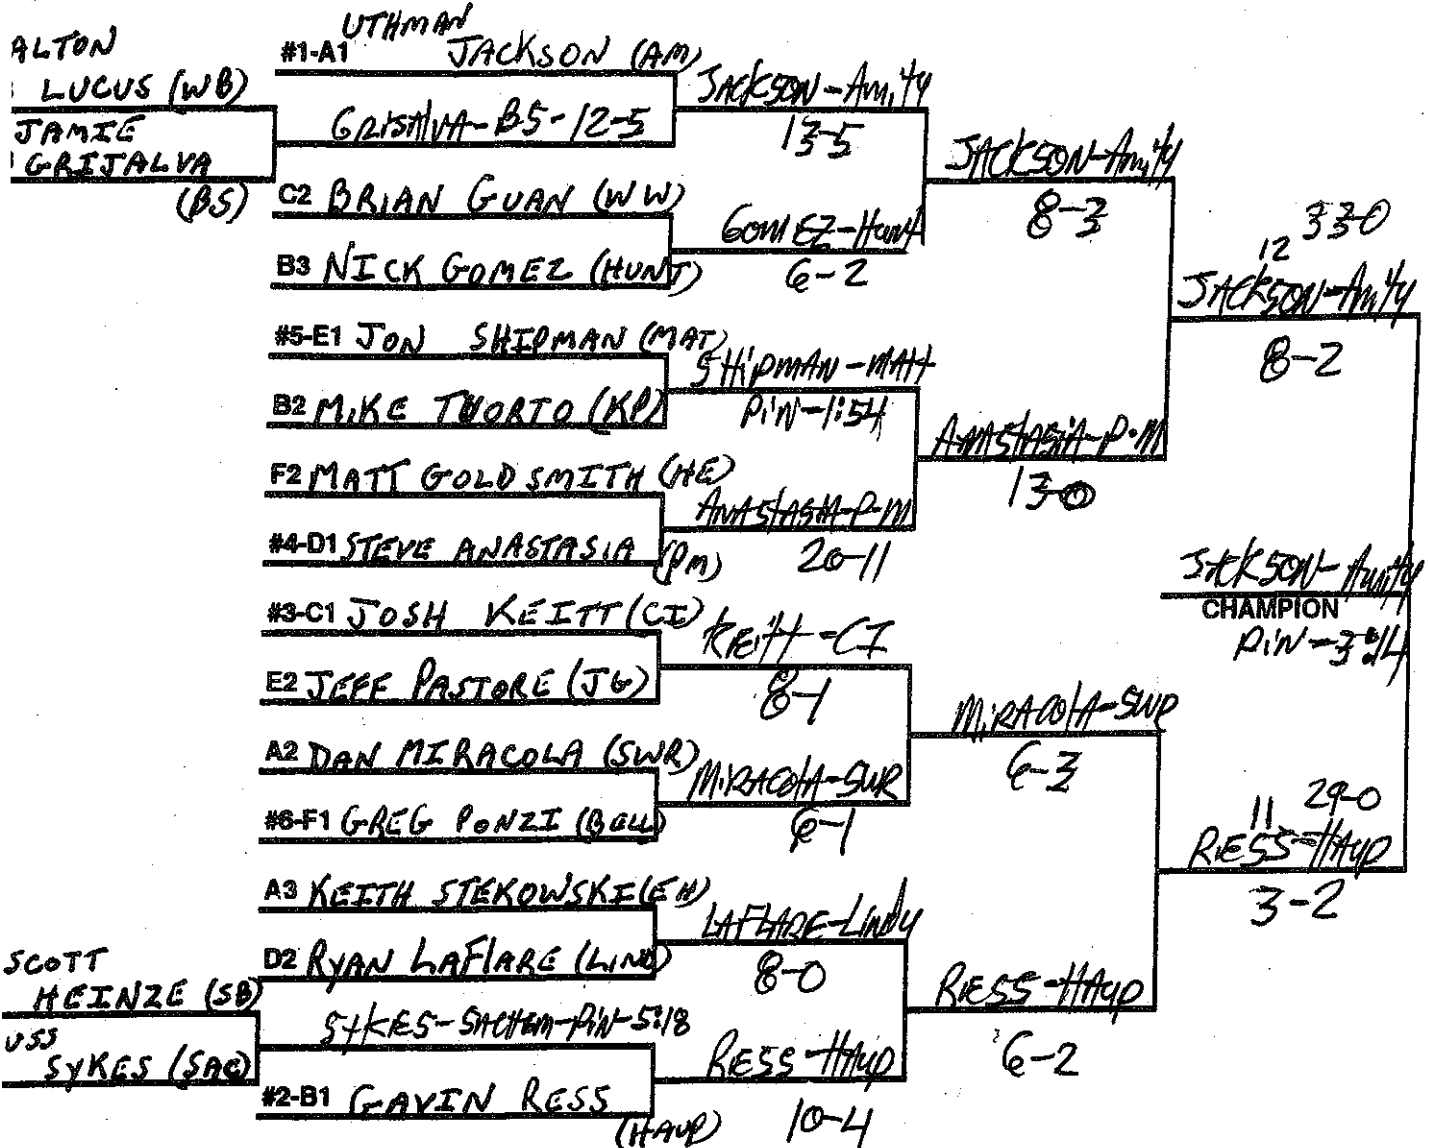

SUFFOLK COUNTY CHAMPIONSHIPS 140 LB. WEIGHT CLASS