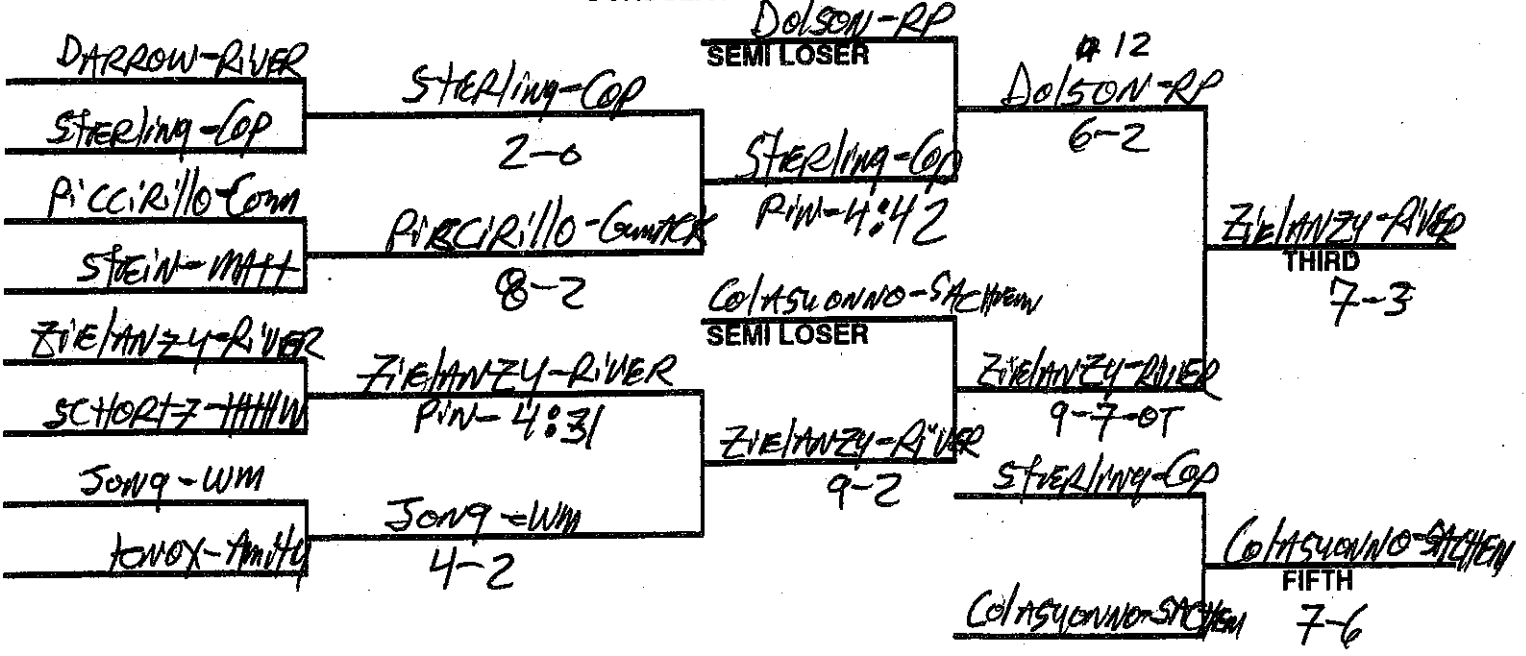

SUFFOLK COUNTY CHAMPIONSHIPS 96 LB. WEIGHT CLASS

CONSOLATIONS

-1 tournament - HARB

SUFFOLK COUNTY CHAMPIONSHIPS 103 LB. WEIGHT CLASS

CONSOLATIONS

SUFFOLK COUNTY CHAMPIONSHIPS 112 LB. WEIGHT CLASS

CONSOLATIONS