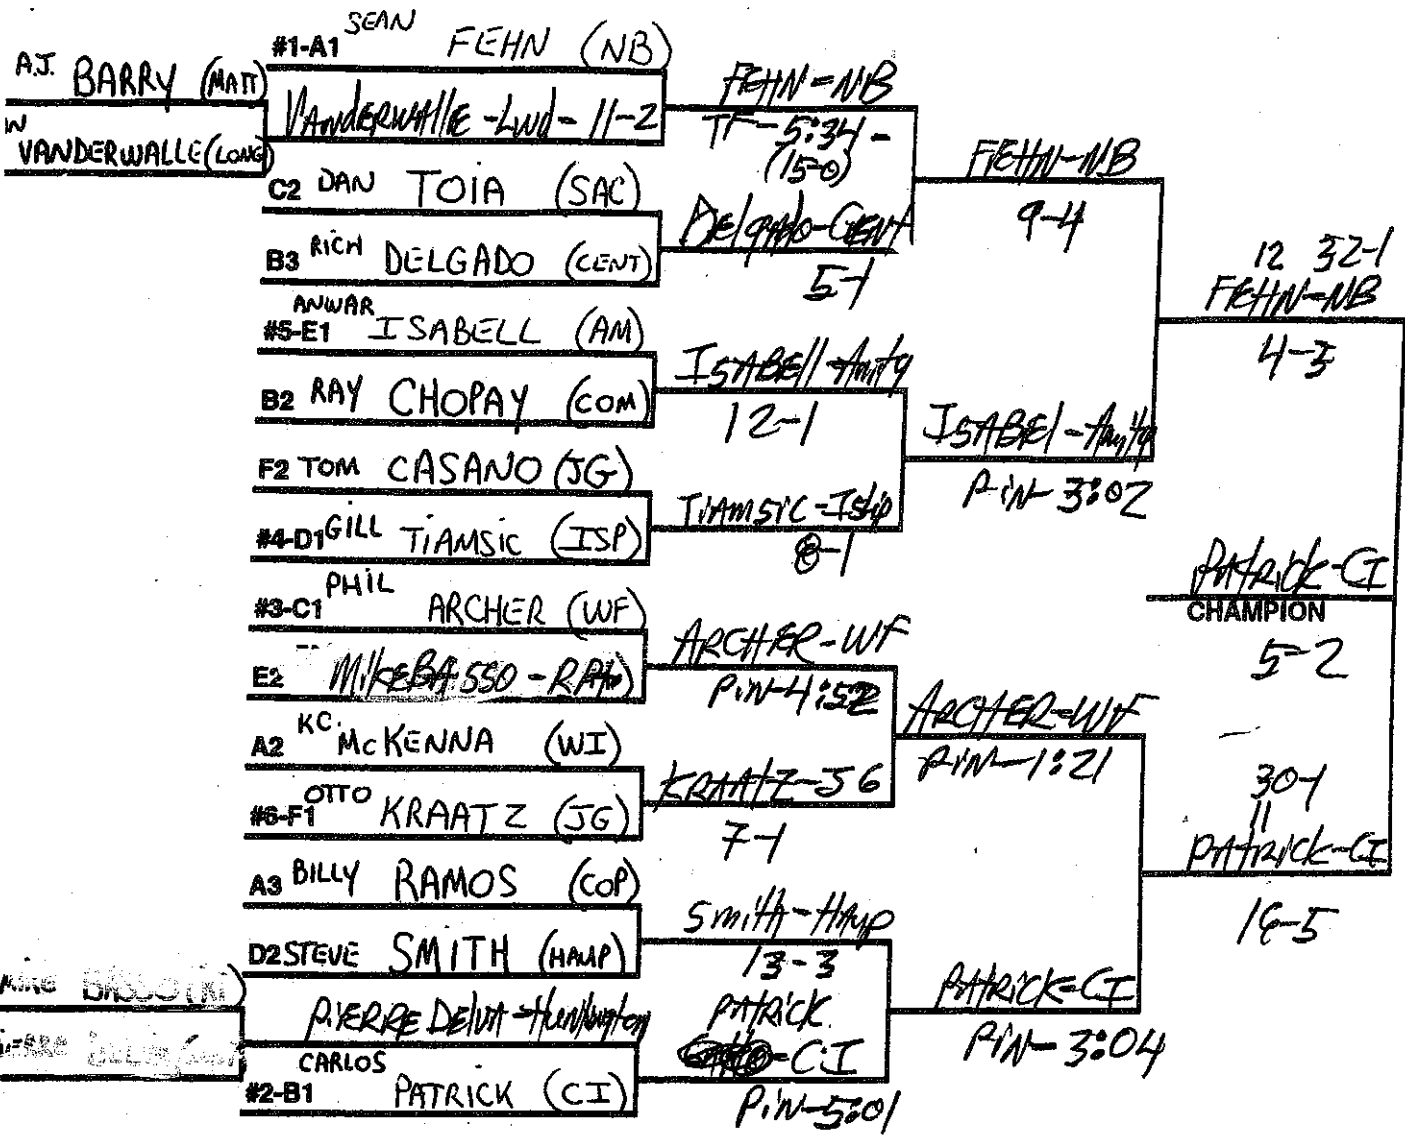

CONSOLATIONS

SUFFOLK COUNTY CHAMPIONSHIPS 140 LB. WEIGHT CLASS

CONSOLATIONS

SUFFOLK COUNTY CHAMPIONSHIPS 145 LB. WEIGHT CLASS

CONSOLATIONS

SUFFOLK COUNTY CHAMPIONSHIPS 152 LB. WEIGHT CLASS

CONSOLATIONS

SUFFOLK COUNTY CHAMPIONSHIPS 160 LB. WEIGHT CLASS