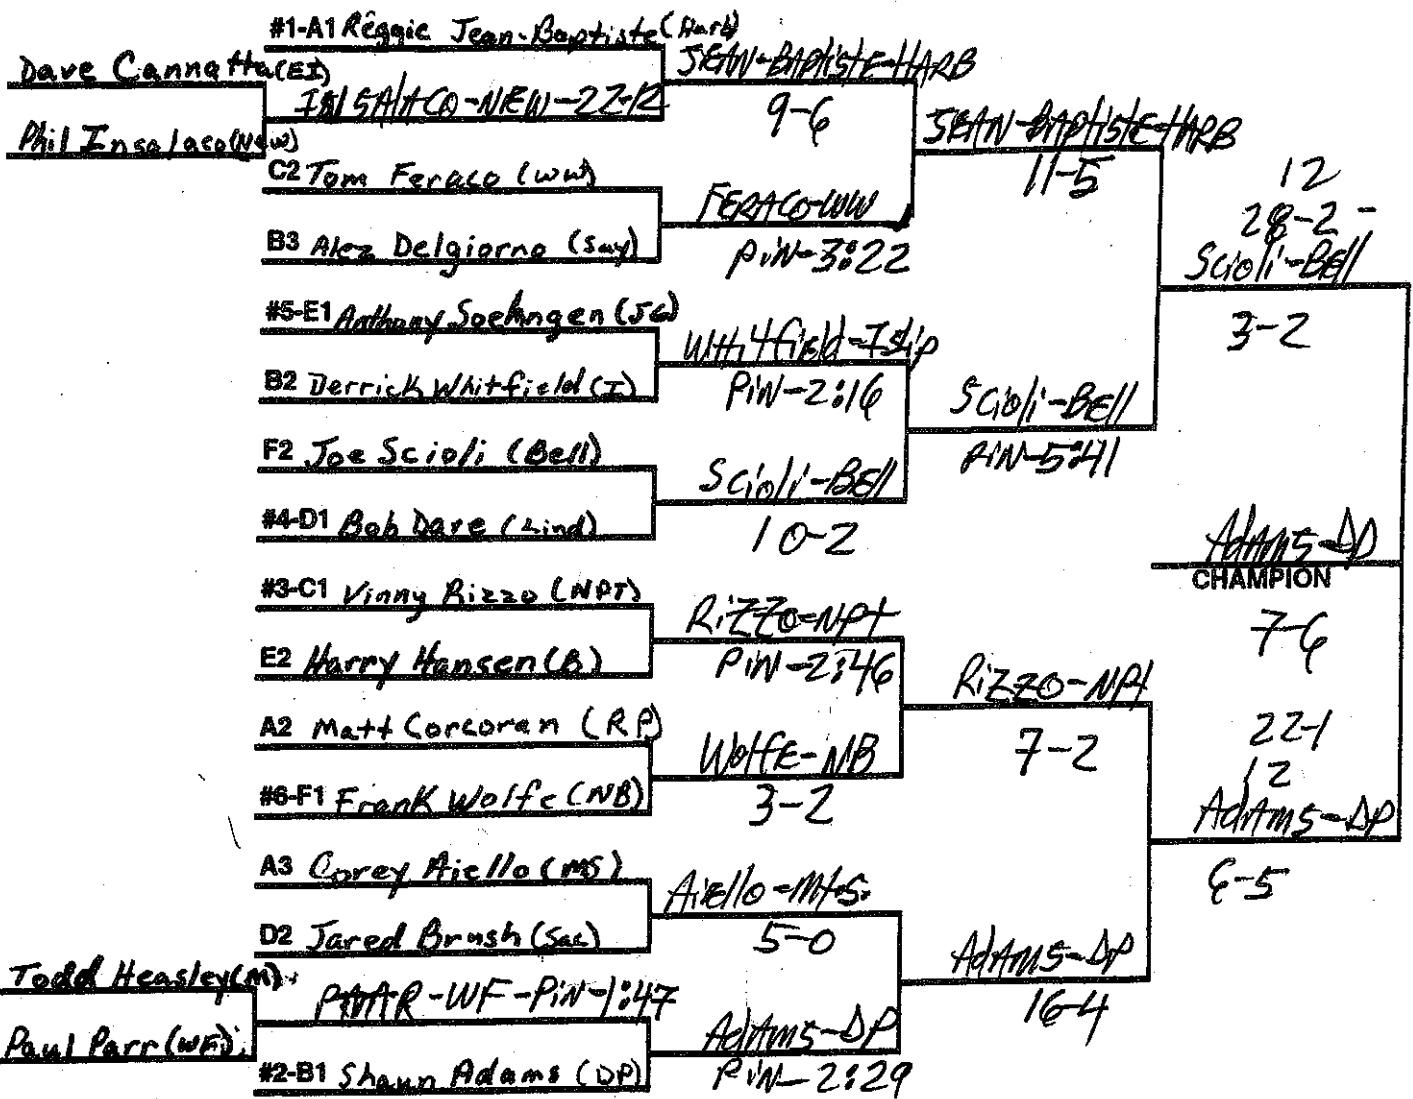

SUFFOLK COUNTY CHAMPIONSHIPS 189 LB. WEIGHT CLASS