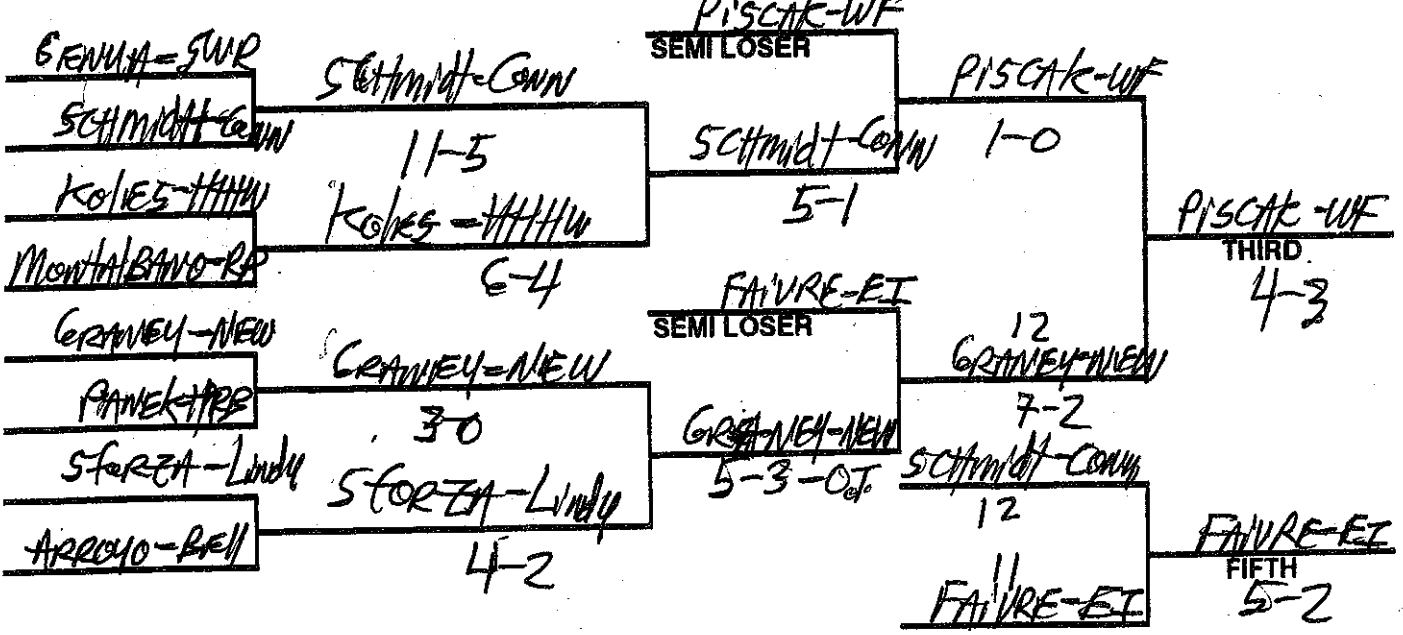

CONSOLATIONS