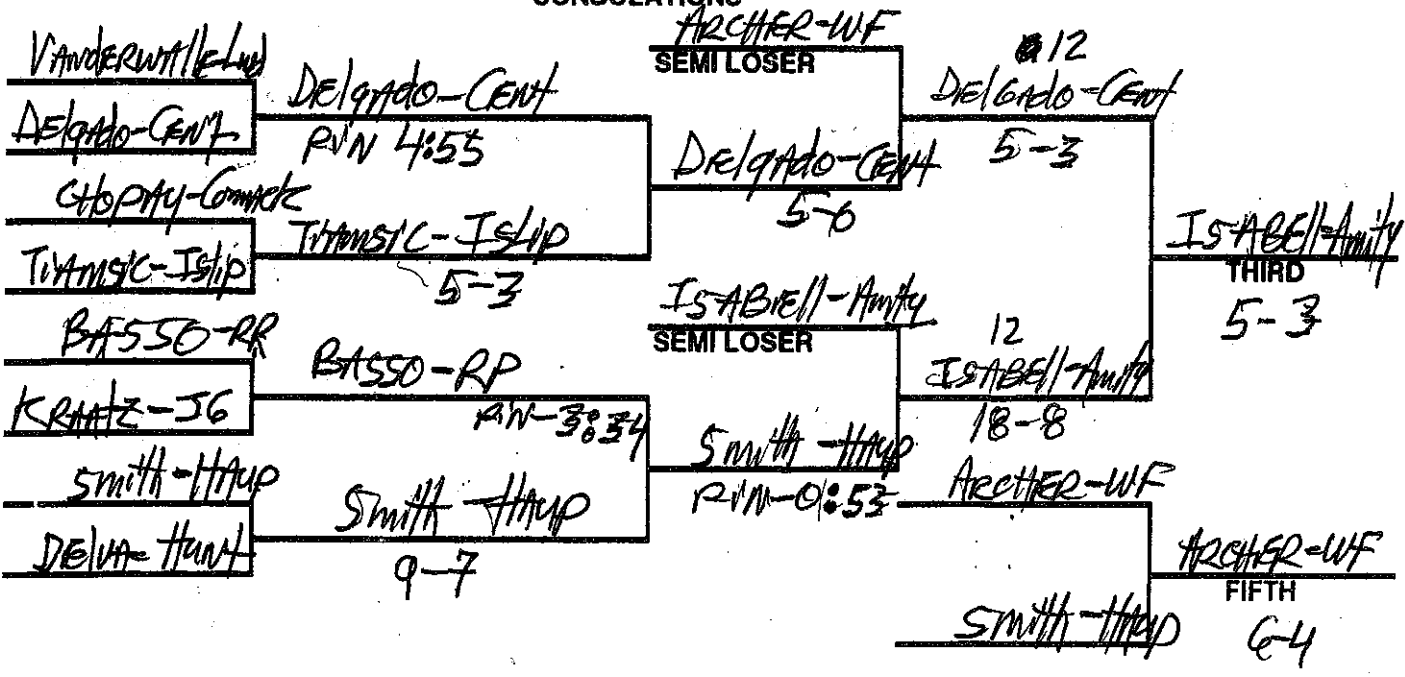

CONSOLATIONS