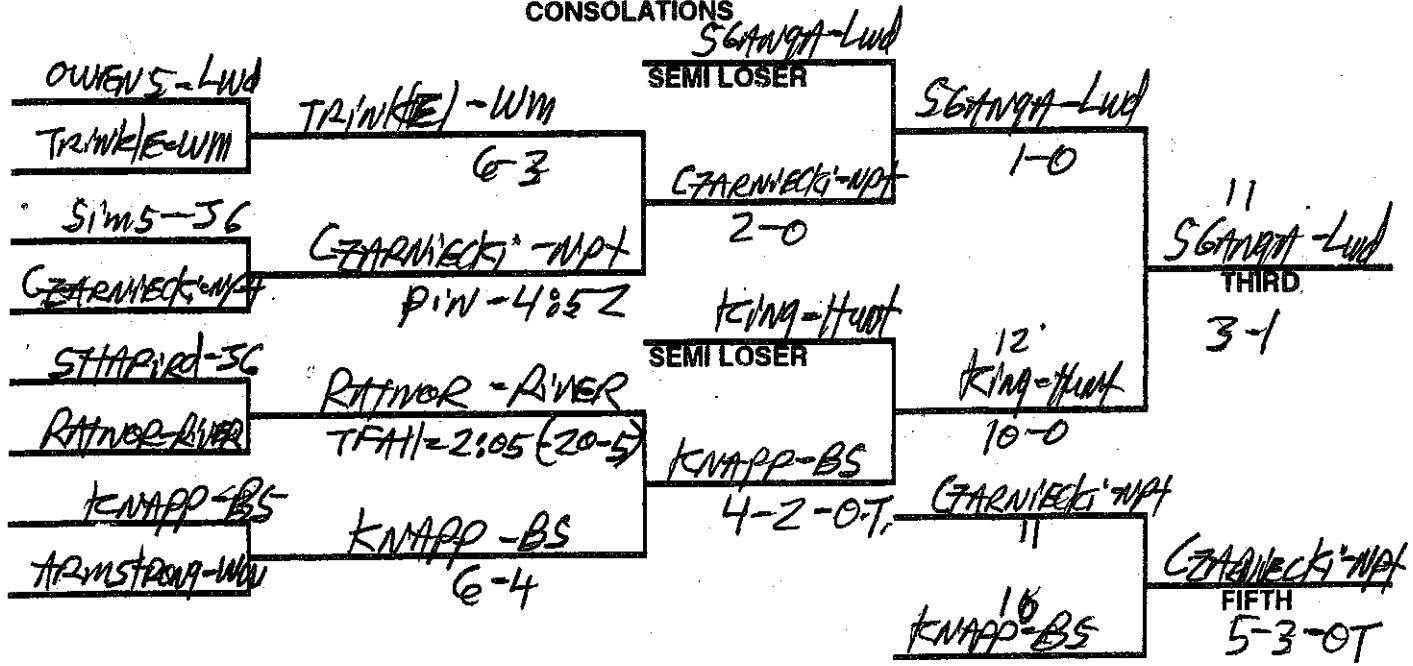

SUFFOLK COUNTY CHAMPIONSHIPS 96 LB. WEIGHT CLASS

CONSOLATIONS

-1 tournament - HARB

SUFFOLK COUNTY CHAMPIONSHIPS 103 LB. WEIGHT CLASS

CONSOLATIONS

SUFFOLK COUNTY CHAMPIONSHIPS 112 LB. WEIGHT CLASS

CONSOLATIONS