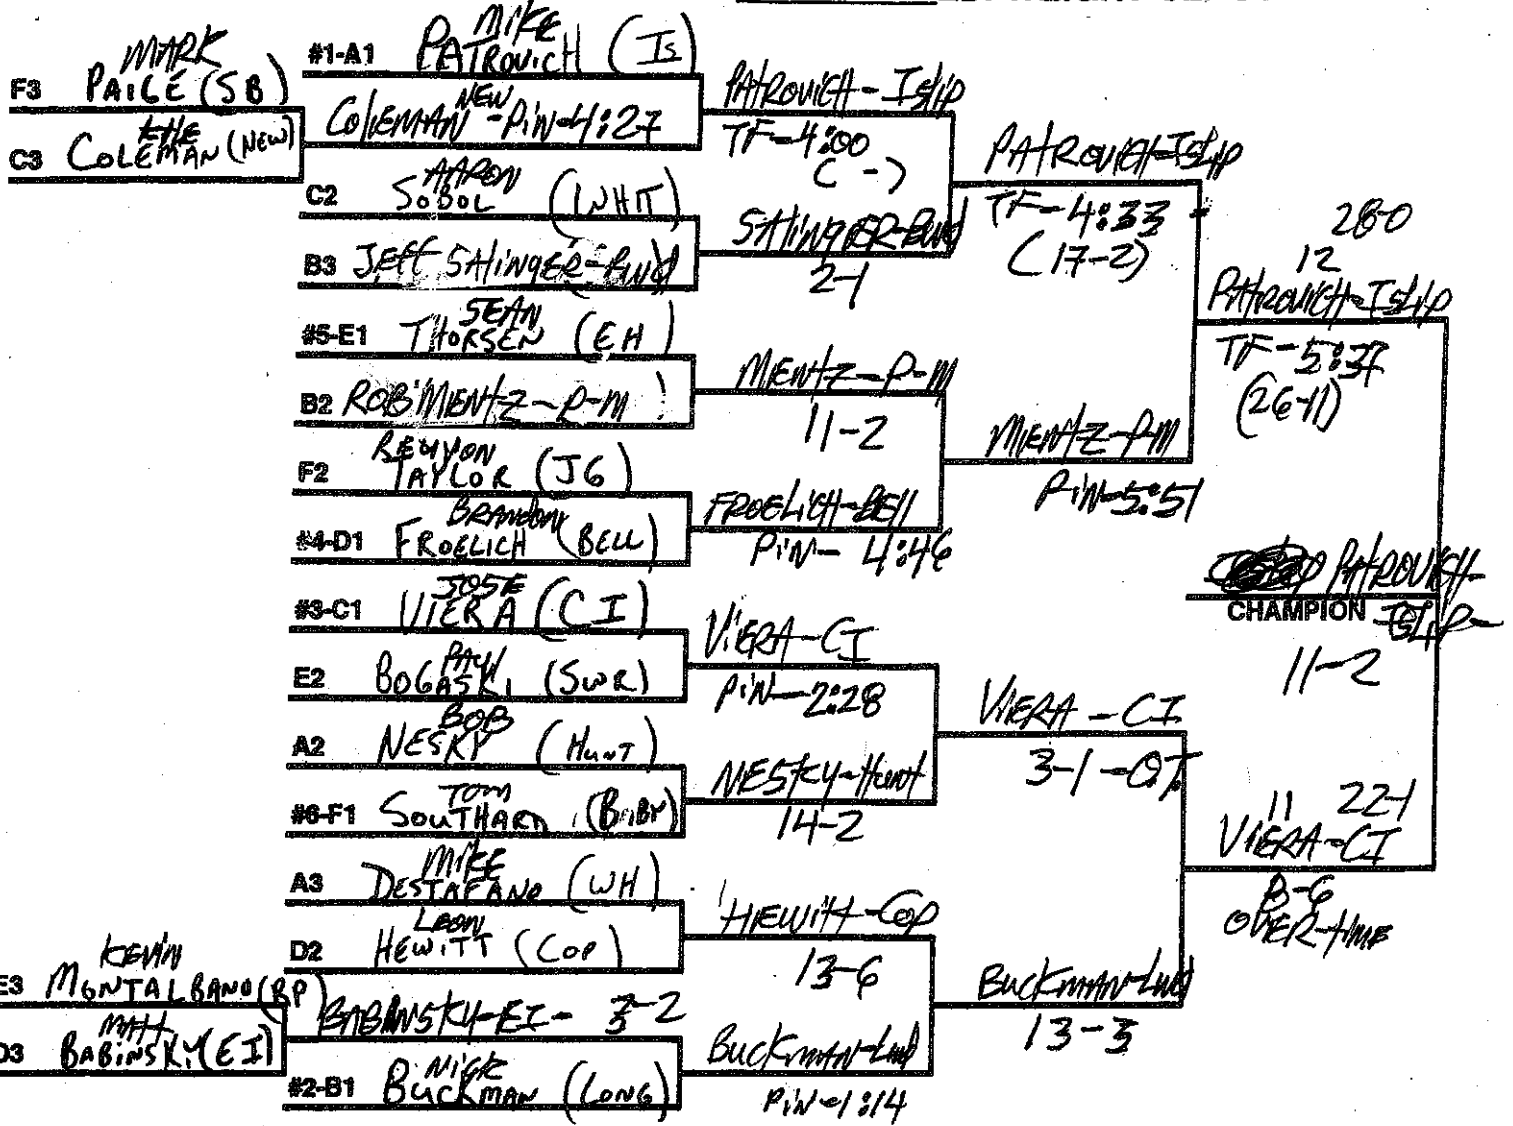

CONSOLATIONS

SUFFOLK COUNTY CHAMPIONSHIPS 140 LB. WEIGHT CLASS

CONSOLATIONS

SUFFOLK COUNTY CHAMPIONSHIPS 145 LB. WEIGHT CLASS

CONSOLATIONS

SUFFOLK COUNTY CHAMPIONSHIPS 152 LB. WEIGHT CLASS

CONSOLATIONS

SUFFOLK COUNTY CHAMPIONSHIPS 160 LB. WEIGHT CLASS