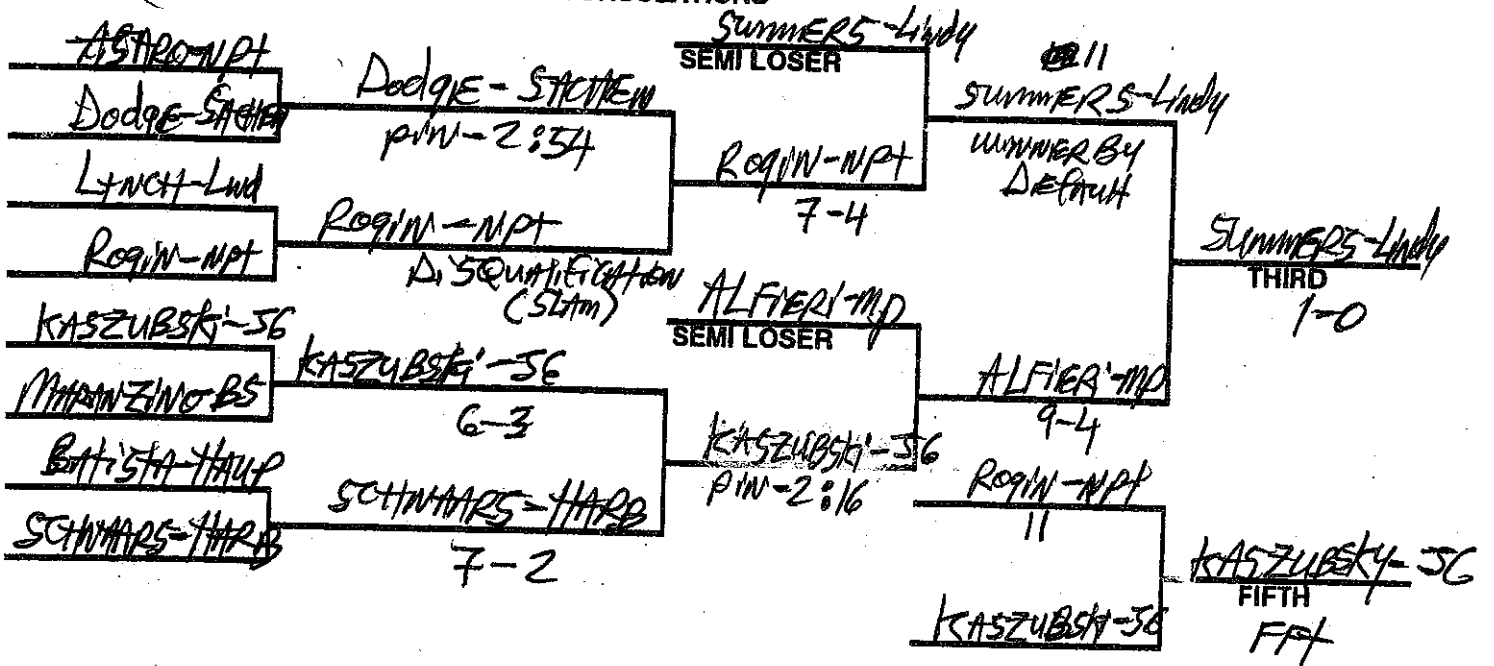

CONSOLATIONS