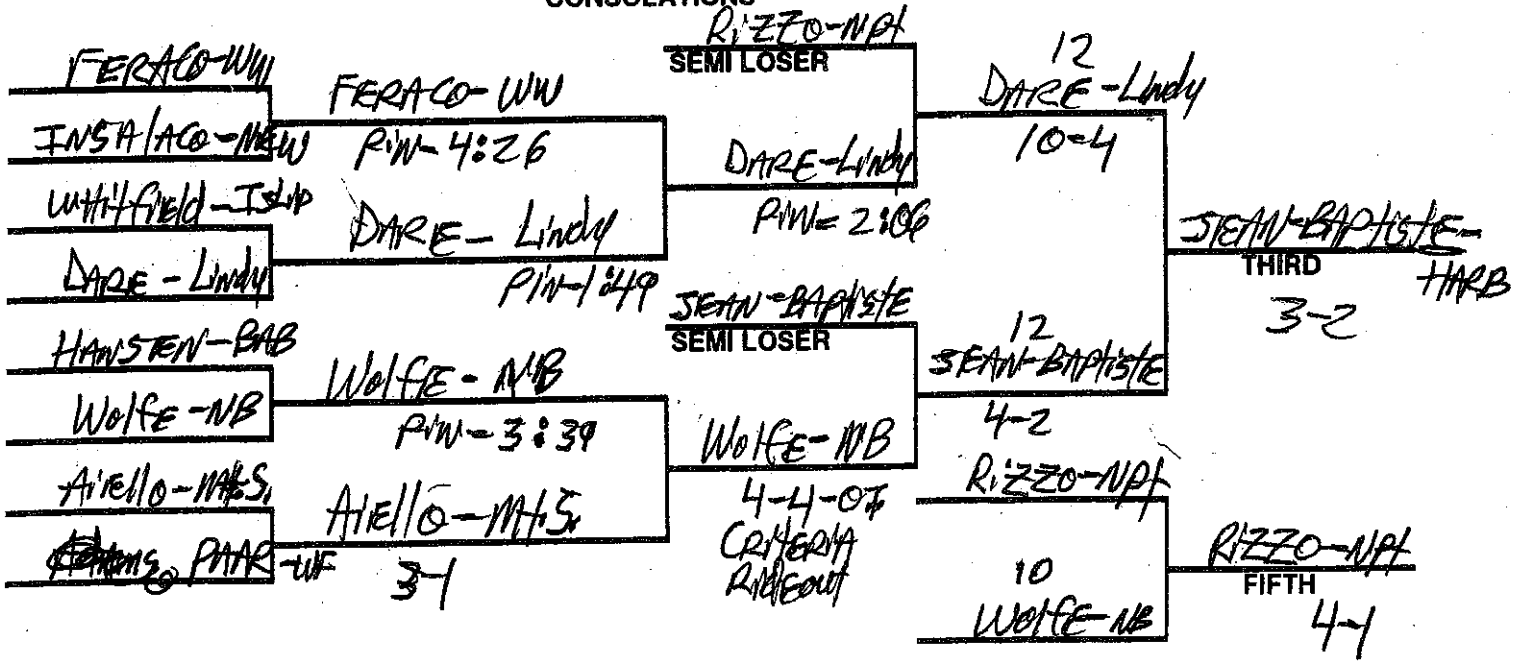

CONSOLATIONS

SUFFOLK COUNTY CHAMPIONSHIPS - 171 LB. WEIGHT CLASS

CONSOLATIONS

SUFFOLK COUNTY CHAMPIONSHIPS 189 LB. WEIGHT CLASS

CONSOLATIONS

SUFFOLK COUNTY CHAMPIONSHIPS 2/15 LB. WEIGHT CLASS

Jeff F3 Holman (HHHW)	#1-A1 Tim Dreyer (Com)	DREYER-Com	
Heath C3 Handwick (Riv)	Holman-HHHW-Scratch	PIN-1:33	DREYER-Com
	C2 Keith Lenard (Bell)	IANNUCCI-SAC	4-2-OT
	B3 Duncan Iannucci (Sa)	13-3	17-1 11- 17-1 BANKS-Bud
	#5-E1 Phil Cangiolosi (EH)	BANKS-Bud	6-5
	B2 Larry Banks (Br)	PIN-1:47	BANKS-Bud
	F2 Ryan Roman (Haupt)	CONGERU-EPT	10-3
	#4-D1 Joe Congeru (EPT)	PIN-4:28	BANKS-Bud CHAMPION
	#3-C1 Igor Osario (WB)	OSARIO-WB	6-4-OT
	E2 Rory Gildea (SWR)	6-3	BETUBRUN-WW
	A2 Greg Beaubrun (ww)	BETUBRUN-WW	PIN-5:22
	#6-F1 Derrick Wood (Hunt)	PIN-4:46	11-23-3 KARBOWIAK-PM
	A3 Brett Roer (Npt)	ANDERSON-PS	PIN-5:58
John E3 Donnell (SWR)	D2 Josh Anderson (PJ)	9-8	KARBOWIAK-PM
Tom D3 Ronayne (JG)	DONNELLEN-SWR-21-8	KARBOWIAK-PM	PIN-0:33
	#2-B1 Mike Karbowiak (PM)	PIN-5:18	