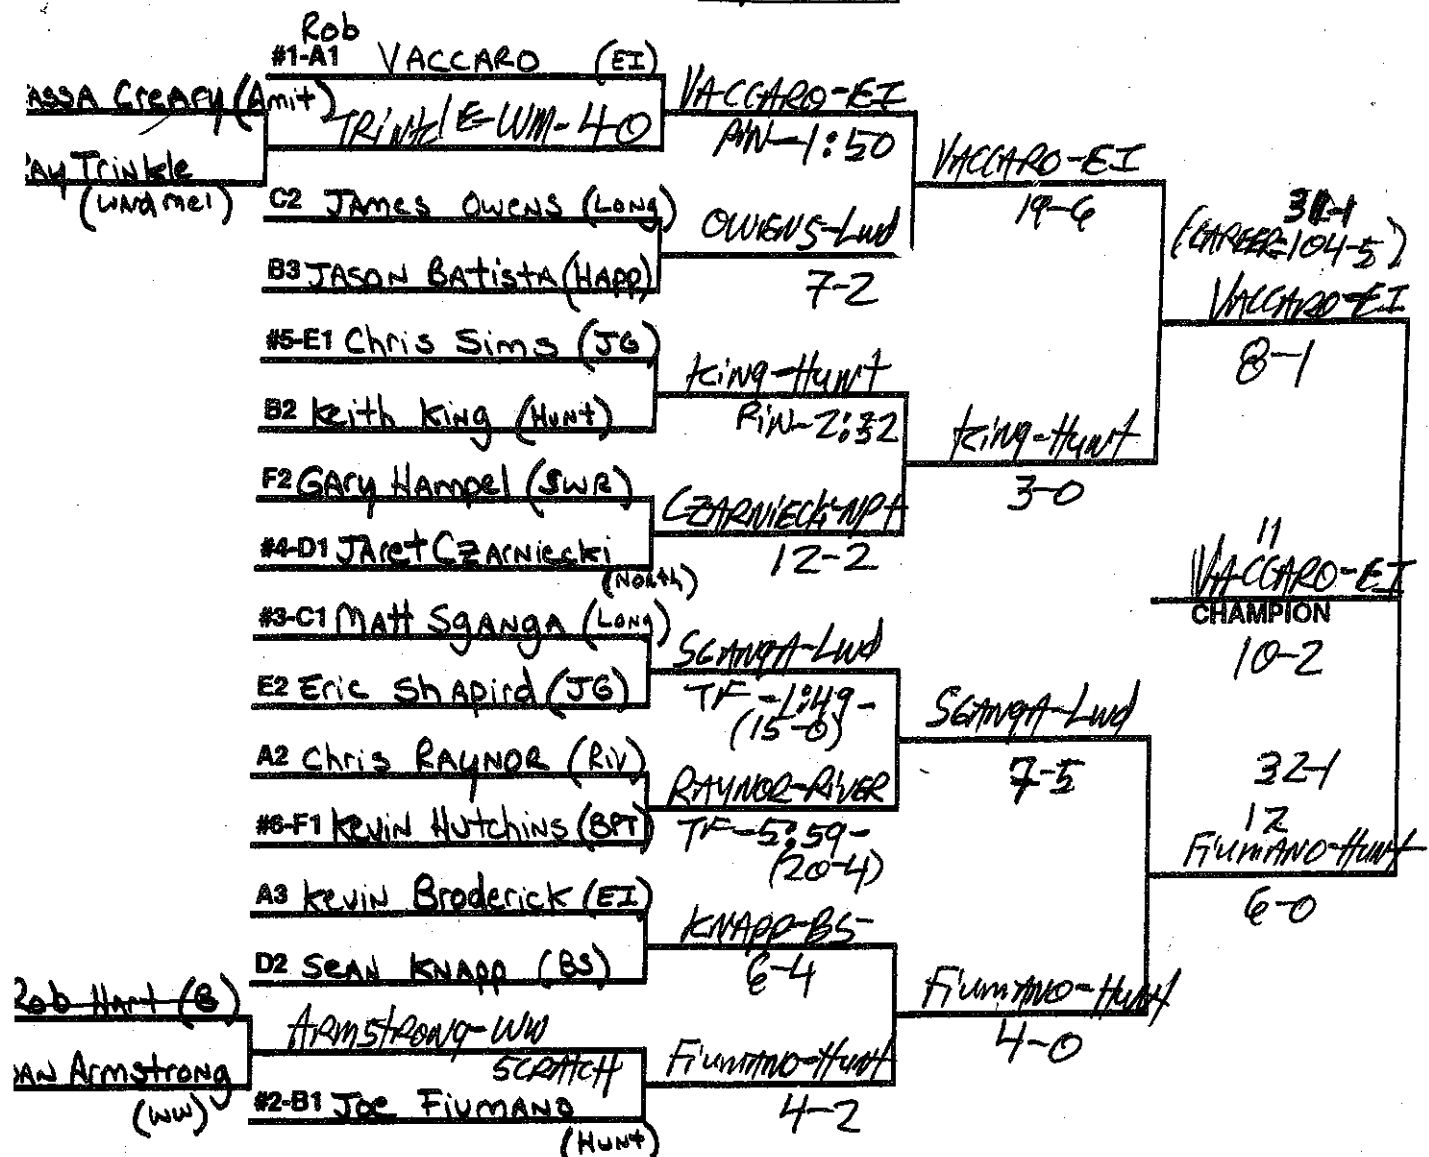

SUFFOLK COUNTY CHAMPIONSHIPS 96 LB. WEIGHT CLASS

CONSOLATIONS

-1 tournament - HARB

SUFFOLK COUNTY CHAMPIONSHIPS 103 LB. WEIGHT CLASS

CONSOLATIONS

SUFFOLK COUNTY CHAMPIONSHIPS 112 LB. WEIGHT CLASS

CONSOLATIONS