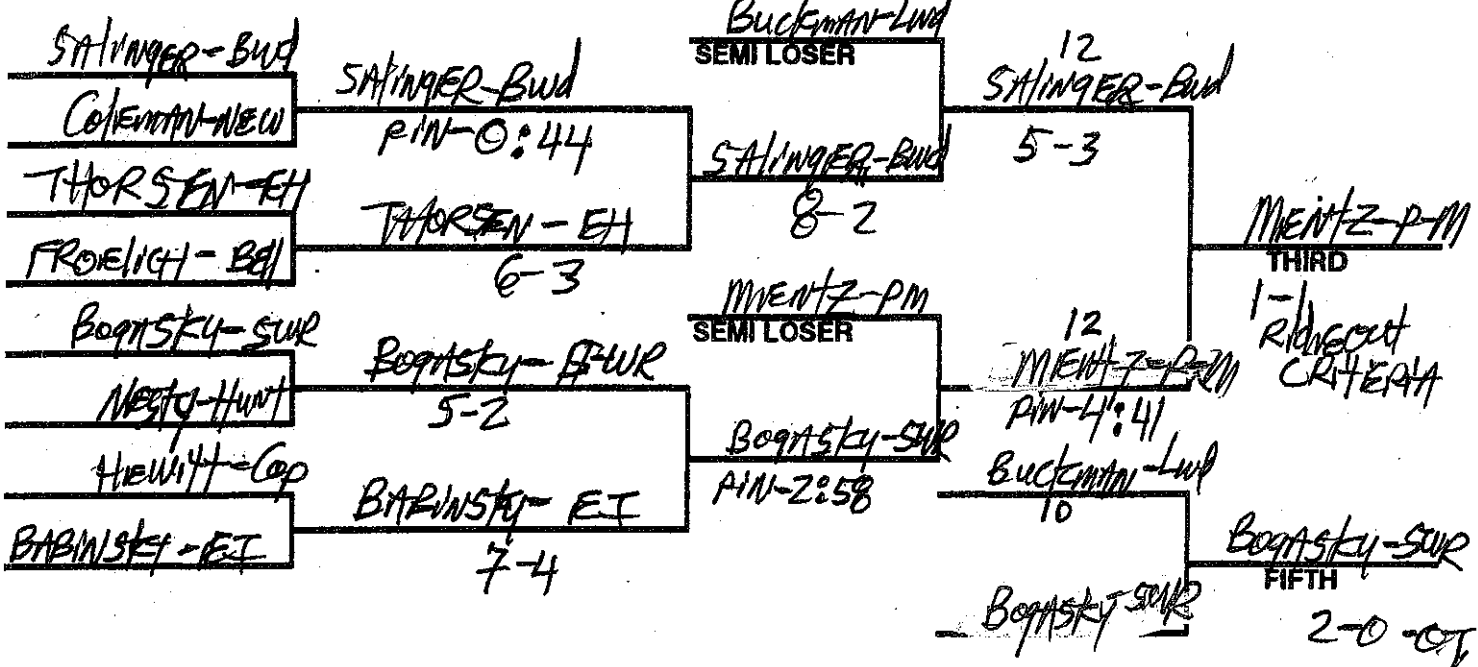

CONSOLATIONS

SUFFOLK COUNTY CHAMPIONSHIPS 140 LB. WEIGHT CLASS

CONSOLATIONS

SUFFOLK COUNTY CHAMPIONSHIPS 145 LB. WEIGHT CLASS

CONSOLATIONS

SUFFOLK COUNTY CHAMPIONSHIPS 152 LB. WEIGHT CLASS

CONSOLATIONS

SUFFOLK COUNTY CHAMPIONSHIPS 160 LB. WEIGHT CLASS