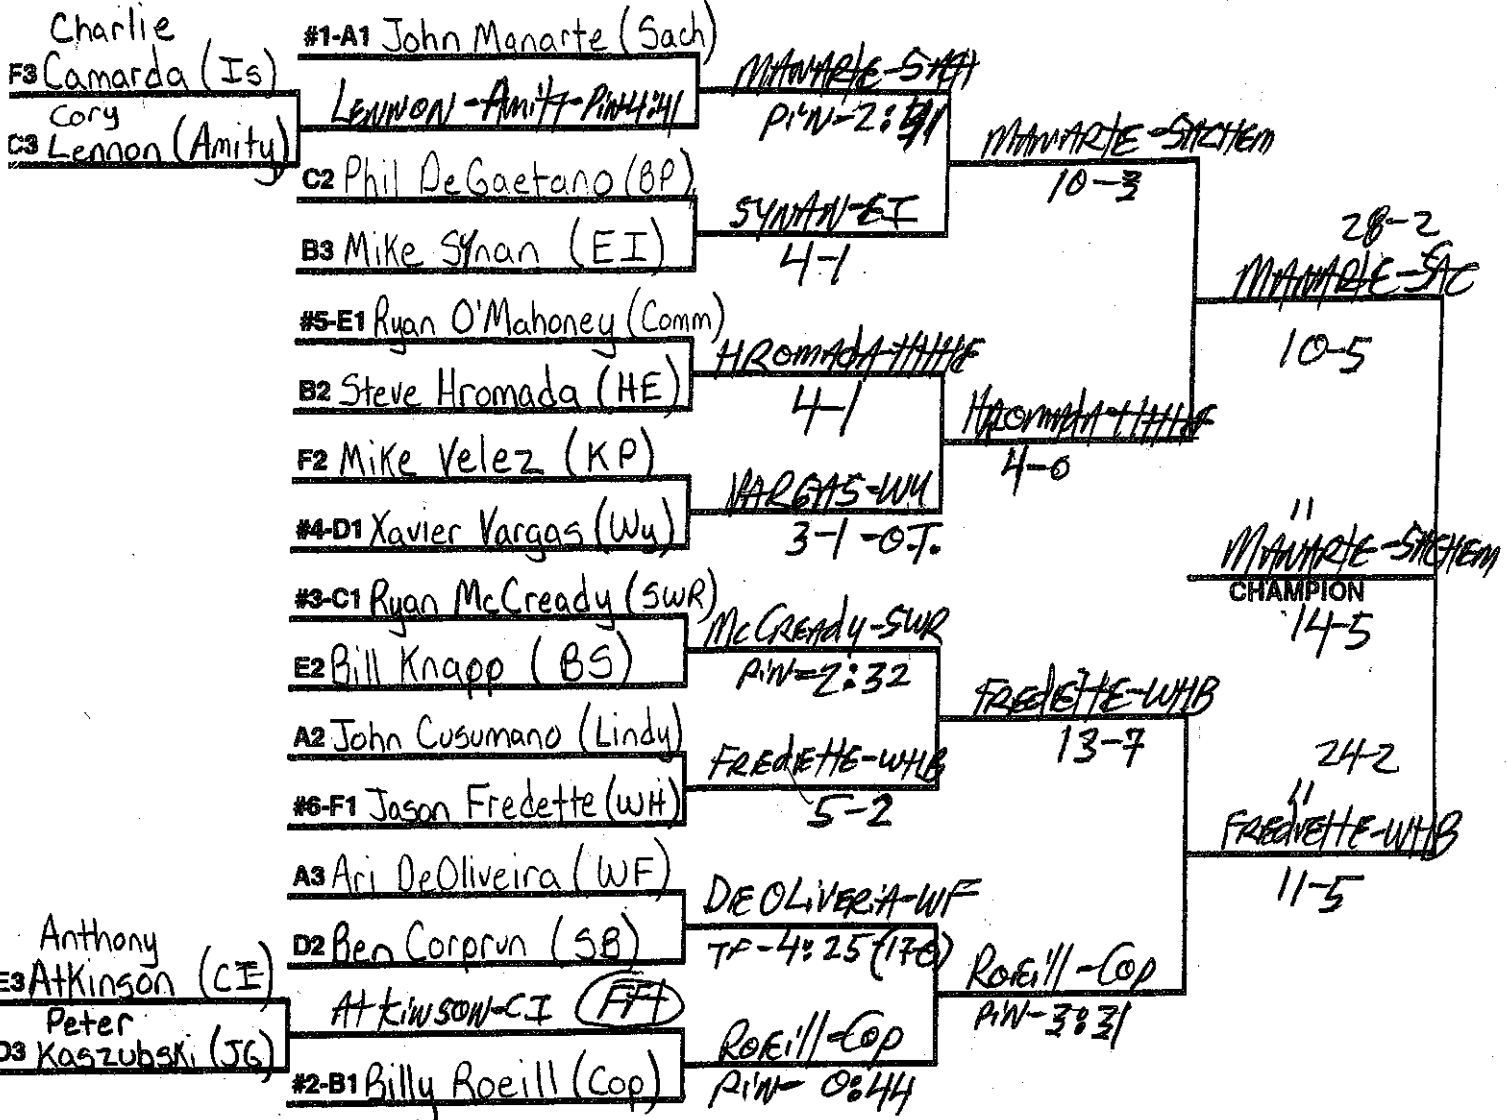

SUFFOLK COUNTY CHAMPIONSHIPS 119 LB. WEIGHT CLASS