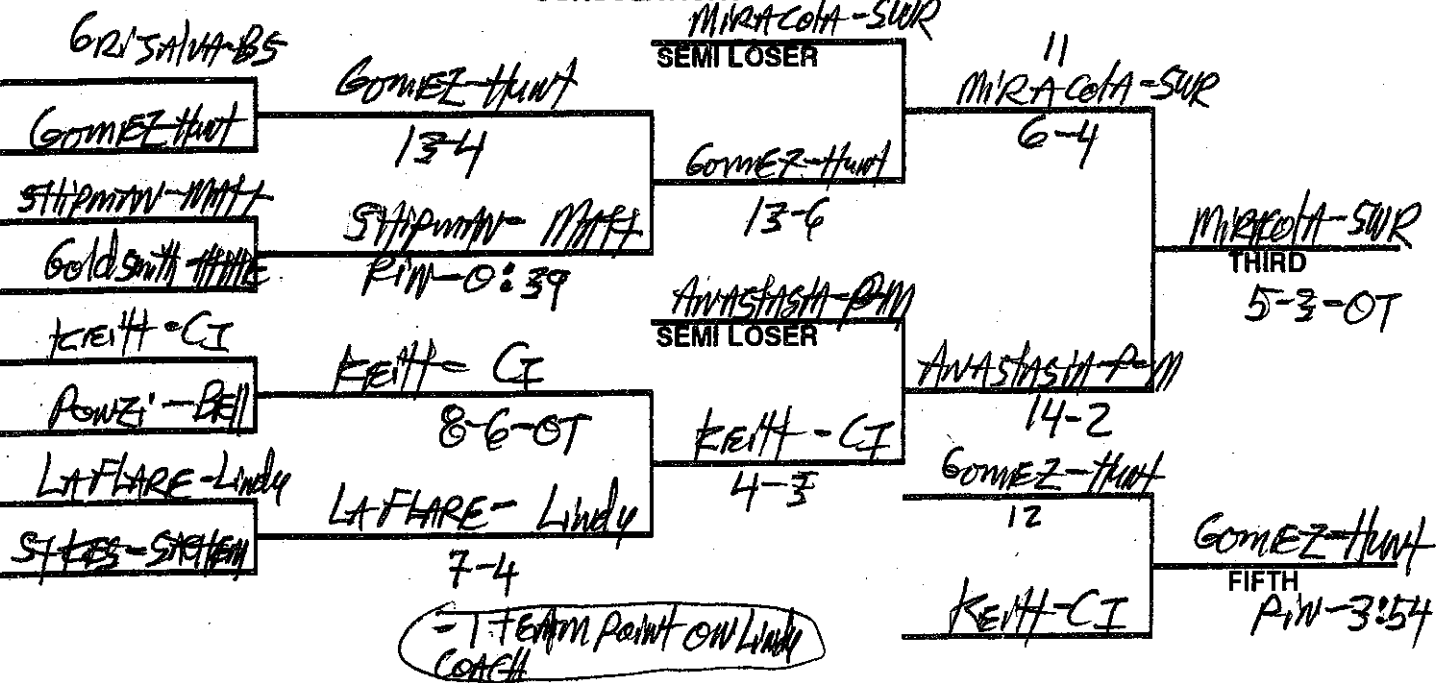

CONSOLATIONS