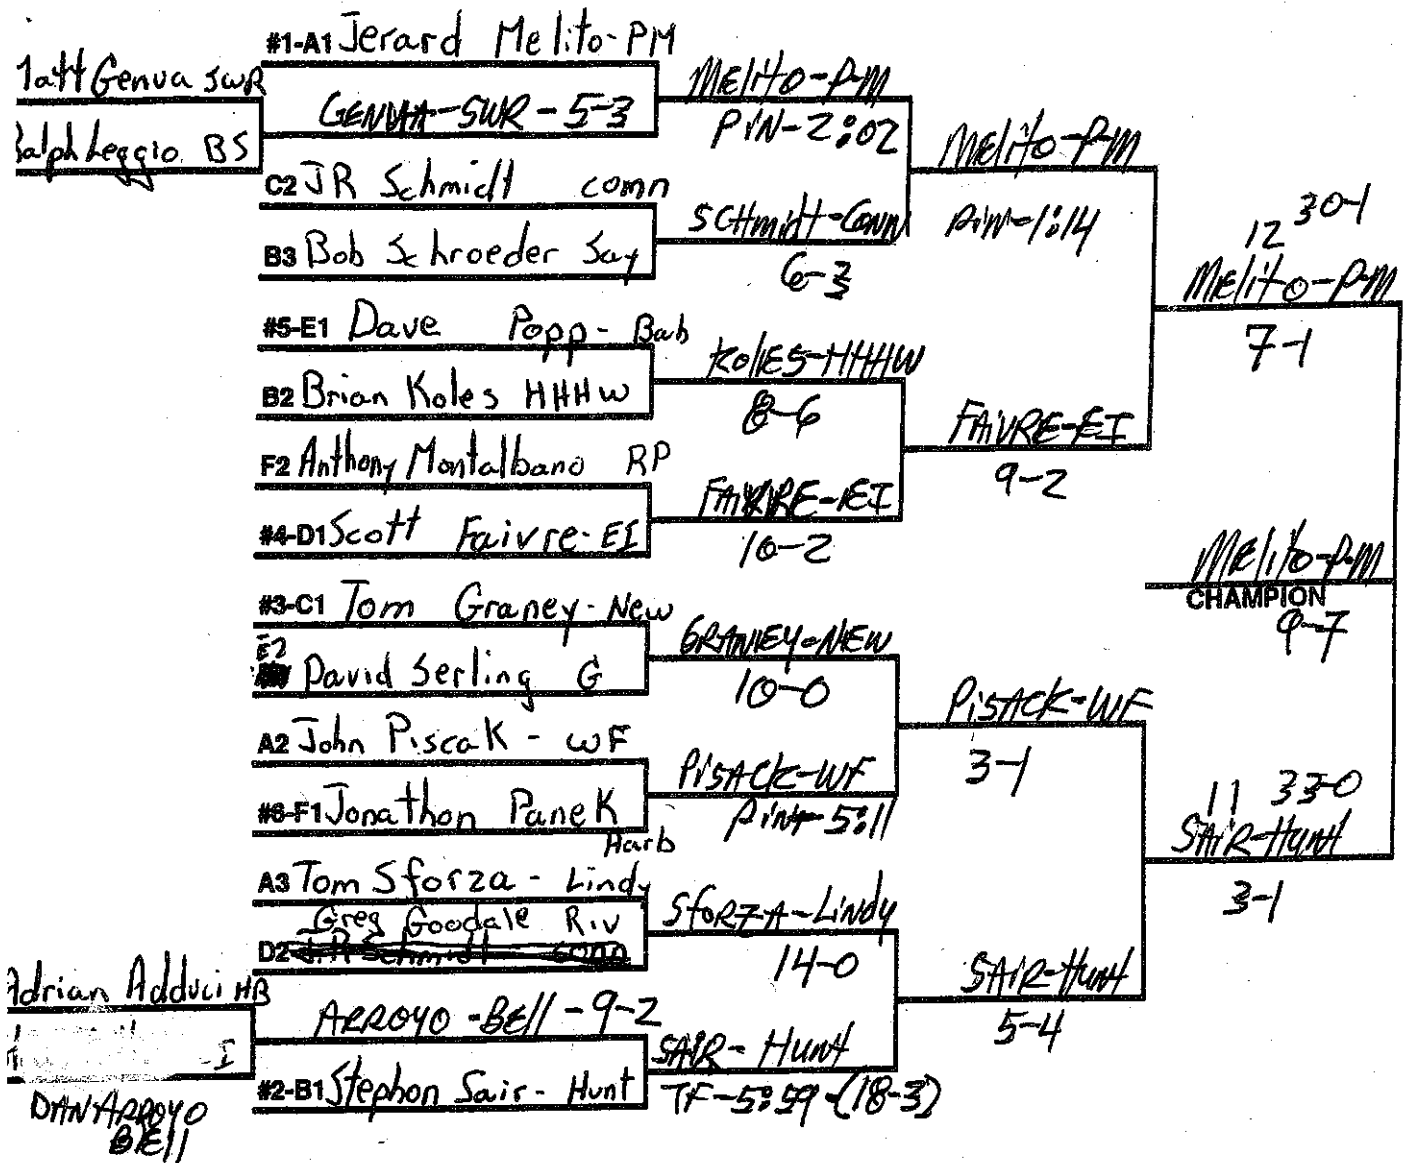

SUFFOLK COUNTY CHAMPIONSHIPS 145 LB. WEIGHT CLASS