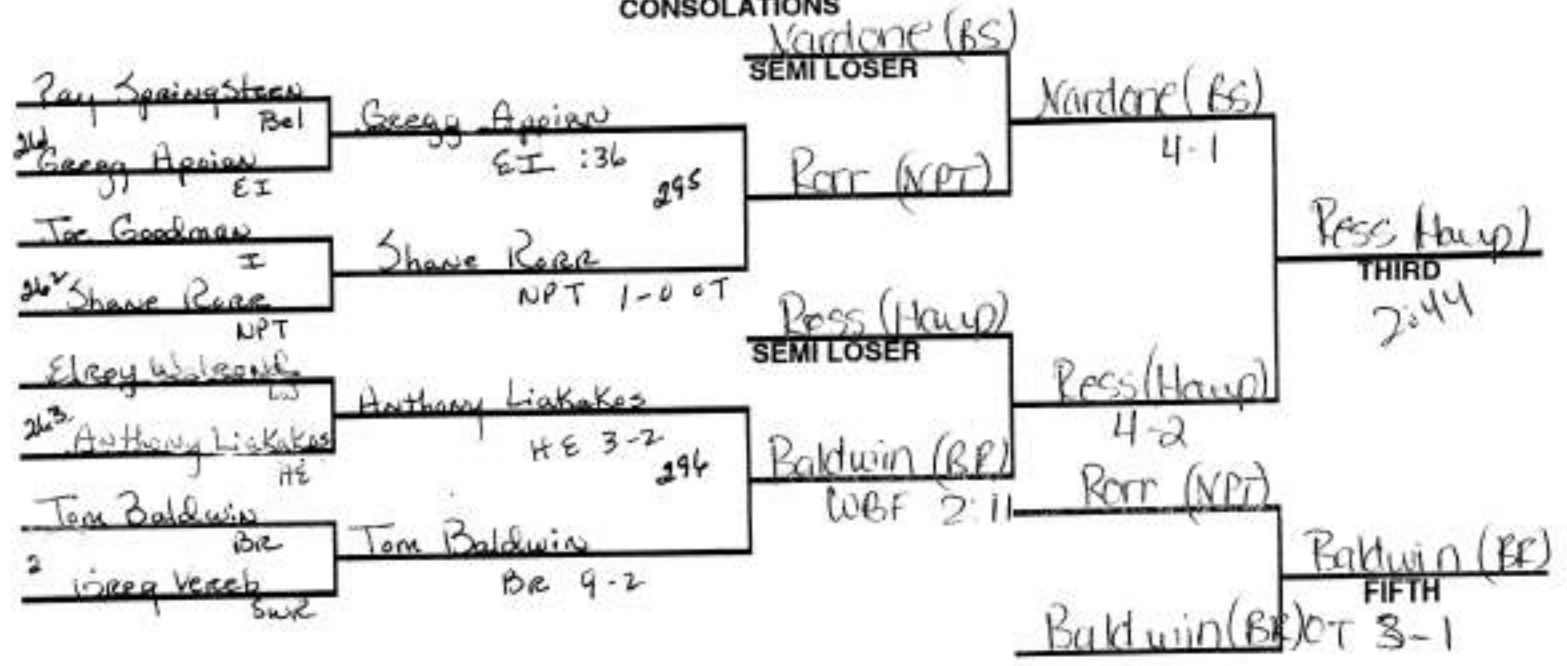

CONSOLATIONS