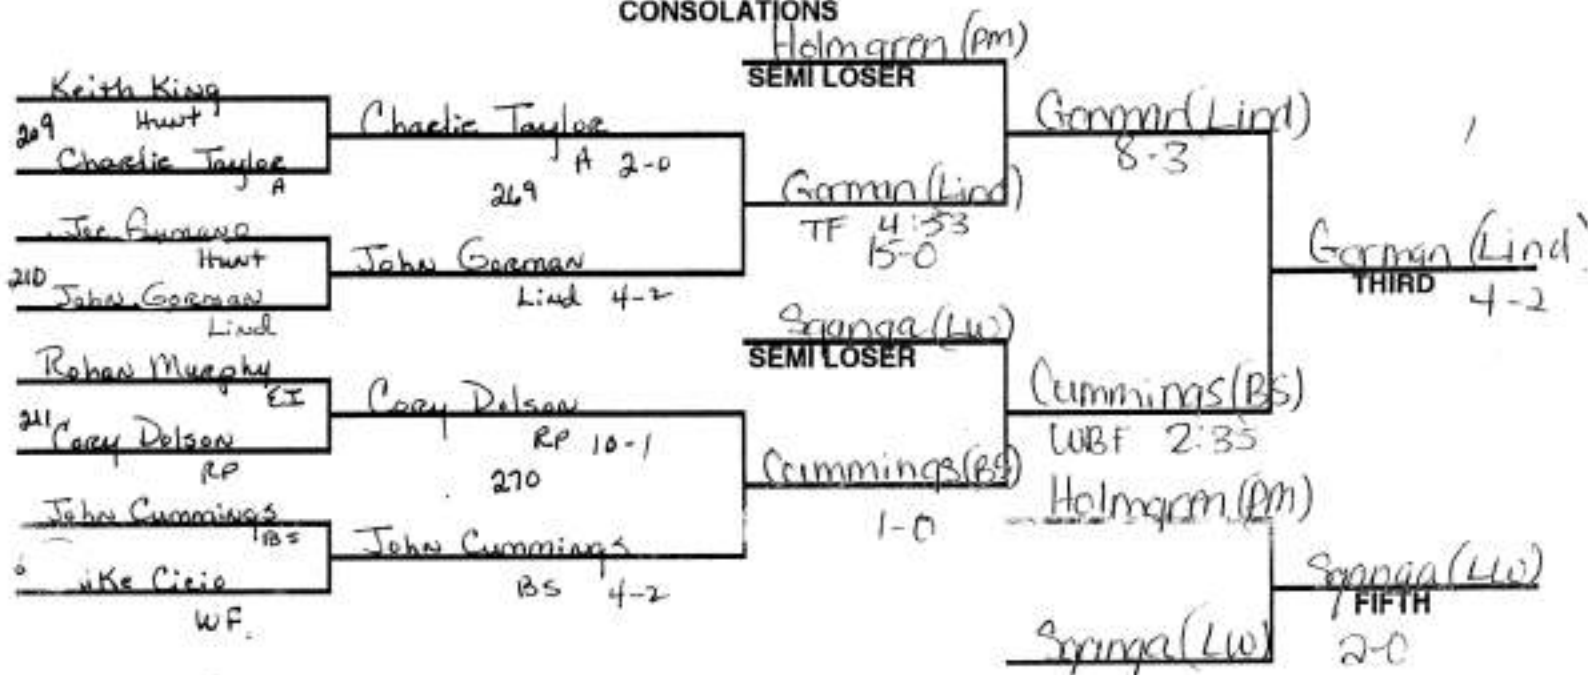

CONSOLATIONS

SUFFOLK COUNTY CHAMPIONSHIPS 103 LB. WEIGHT CLASS

CONSOLATIONS

SUFFOLK COUNTY CHAMPIONSHIPS 112 LB. WEIGHT CLASS

CONSOLATIONS

SUFFOLK COUNTY CHAMPIONSHIPS 119 LB. WEIGHT CLASS

CONSOLATIONS

SUFFOLK COUNTY CHAMPIONSHIPS 125 LB. WEIGHT CLASS

CONSOLATIONS

SUFFOLK COUNTY CHAMPIONSHIPS 275 LB. WEIGHT CLASS

CONSOLATIONS