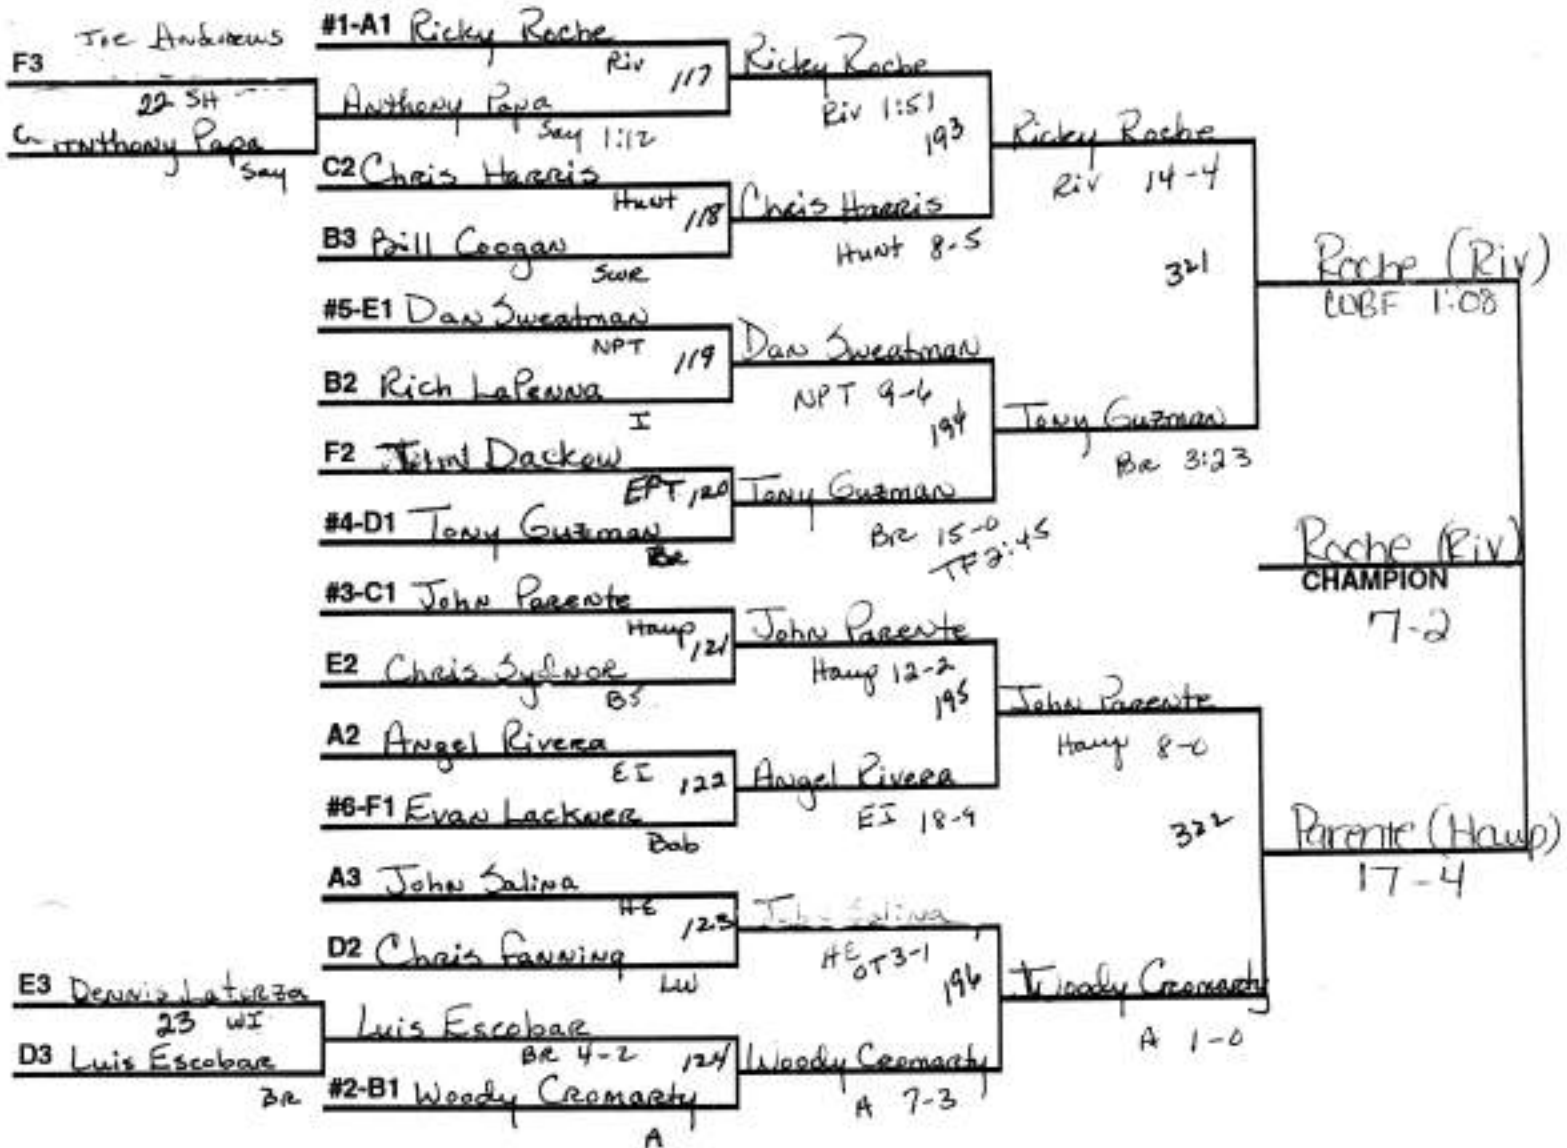

CONSOLATIONS

SUFFOLK COUNTY CHAMPIONSHIPS 152 LB. WEIGHT CLASS

CONSOLATIONS

SUFFOLK COUNTY CHAMPIONSHIPS 171 LB. WEIGHT CLASS

CONSOLATIONS

SUFFOLK COUNTY CHAMPIONSHIPS 189 LB. WEIGHT CLASS

CONSOLATIONS

SUFFOLK COUNTY CHAMPIONSHIPS 215 LB. WEIGHT CLASS