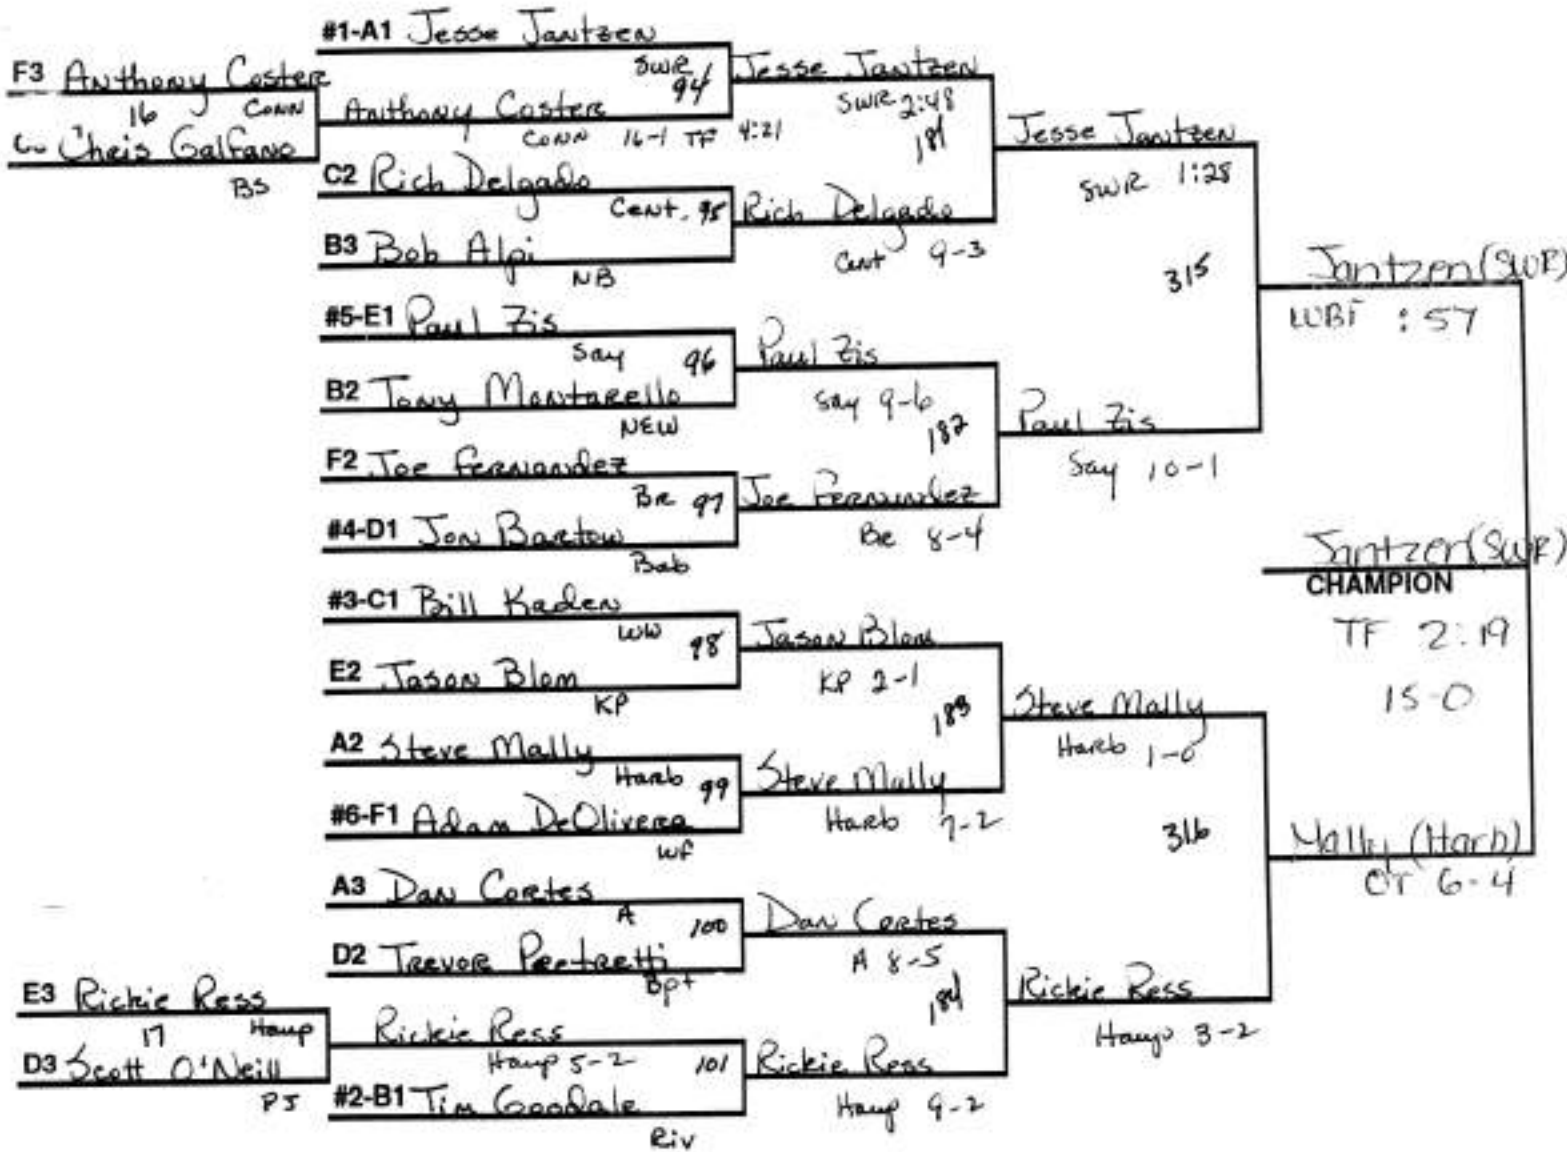

CONSOLATIONS

SUFFOLK COUNTY CHAMPIONSHIPS 130 LB. WEIGHT CLASS

CONSOLATIONS

SUFFOLK COUNTY CHAMPIONSHIPS 135 LB. WEIGHT CLASS

CONSOLATIONS

SUFFOLK COUNTY CHAMPIONSHIPS 140 LB. WEIGHT CLASS

CONSOLATIONS

SUFFOLK COUNTY CHAMPIONSHIPS 145 LB. WEIGHT CLASS