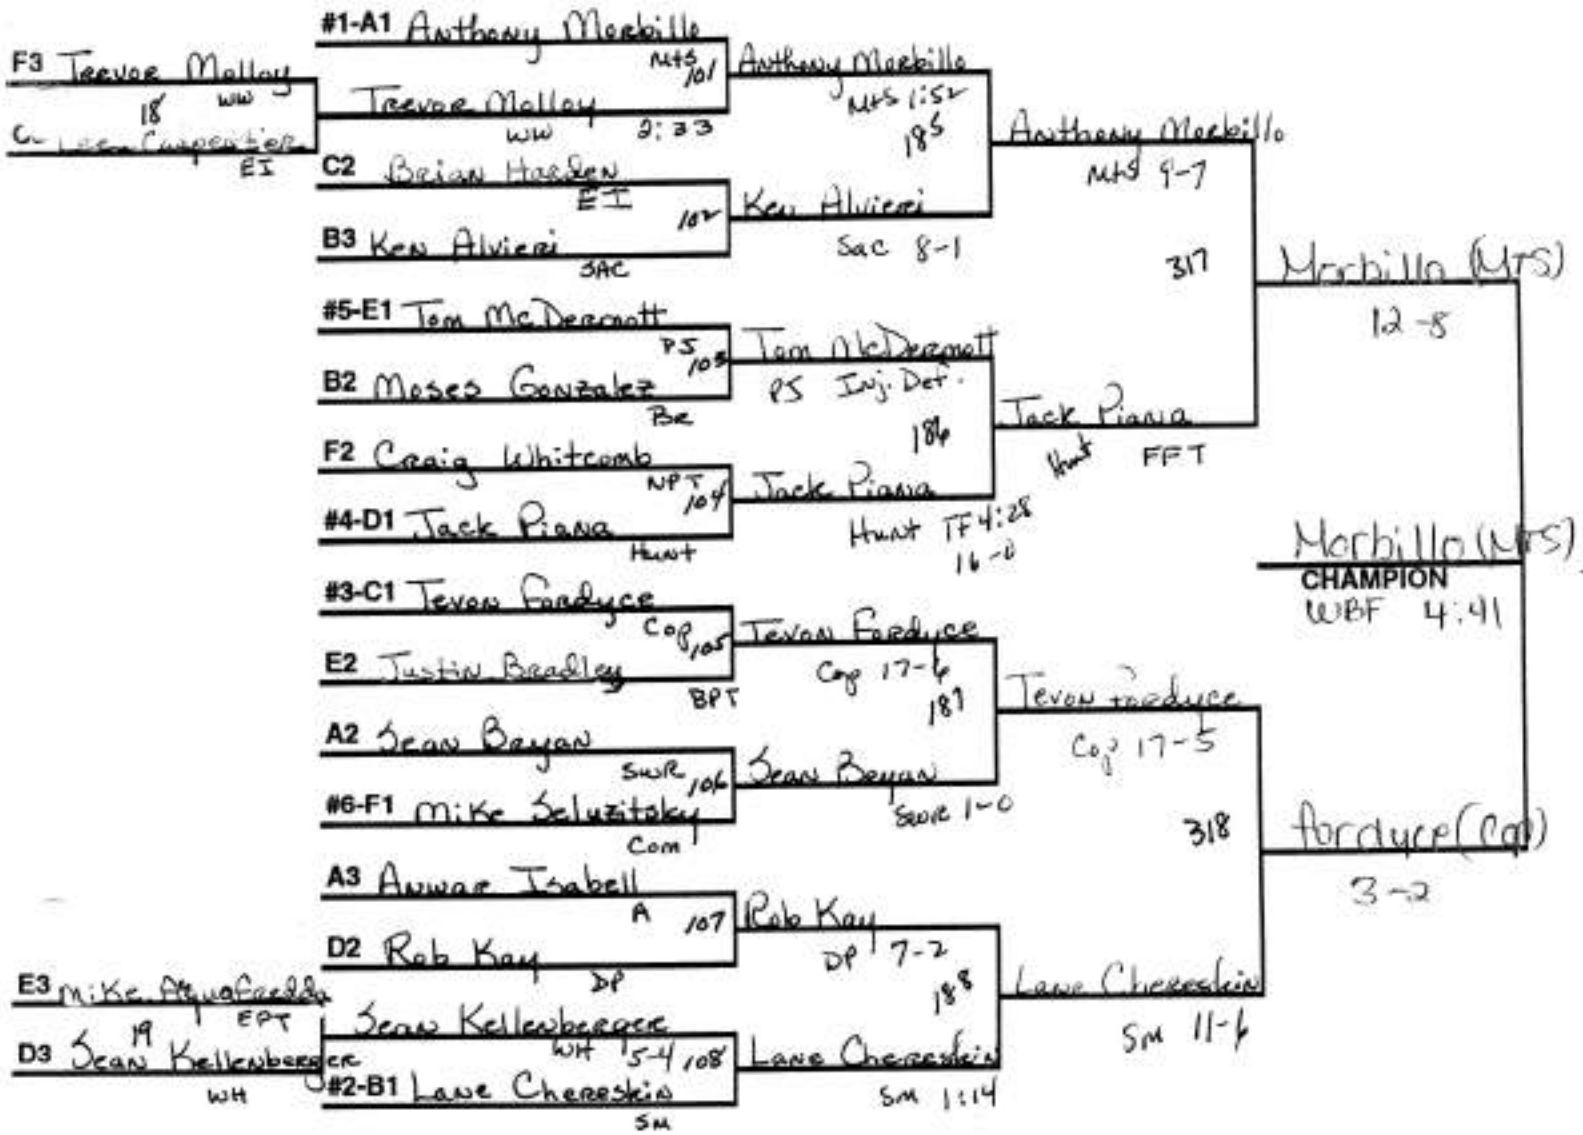

SUFFOLK COUNTY CHAMPIONSHIPS 152 LB. WEIGHT CLASS