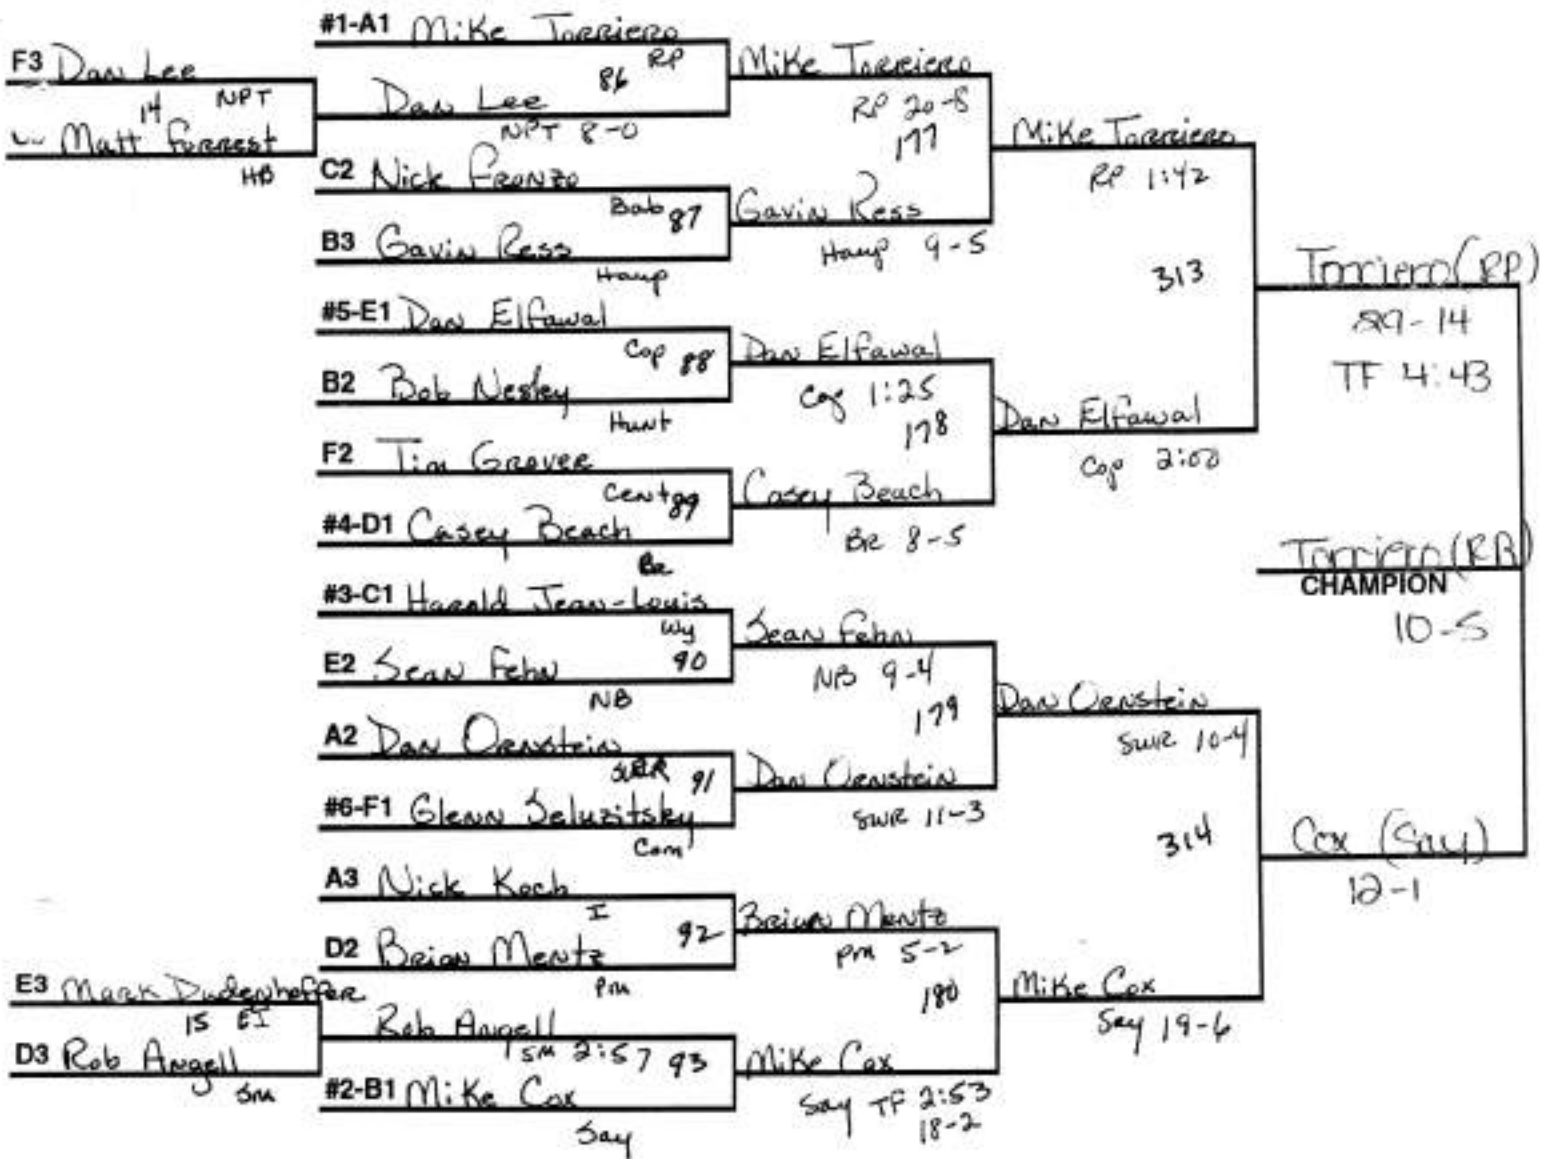

CONSOLATIONS

SUFFOLK COUNTY CHAMPIONSHIPS 130 LB. WEIGHT CLASS

CONSOLATIONS

SUFFOLK COUNTY CHAMPIONSHIPS 135 LB. WEIGHT CLASS

CONSOLATIONS

SUFFOLK COUNTY CHAMPIONSHIPS 140 LB. WEIGHT CLASS

CONSOLATIONS

SUFFOLK COUNTY CHAMPIONSHIPS 145 LB. WEIGHT CLASS