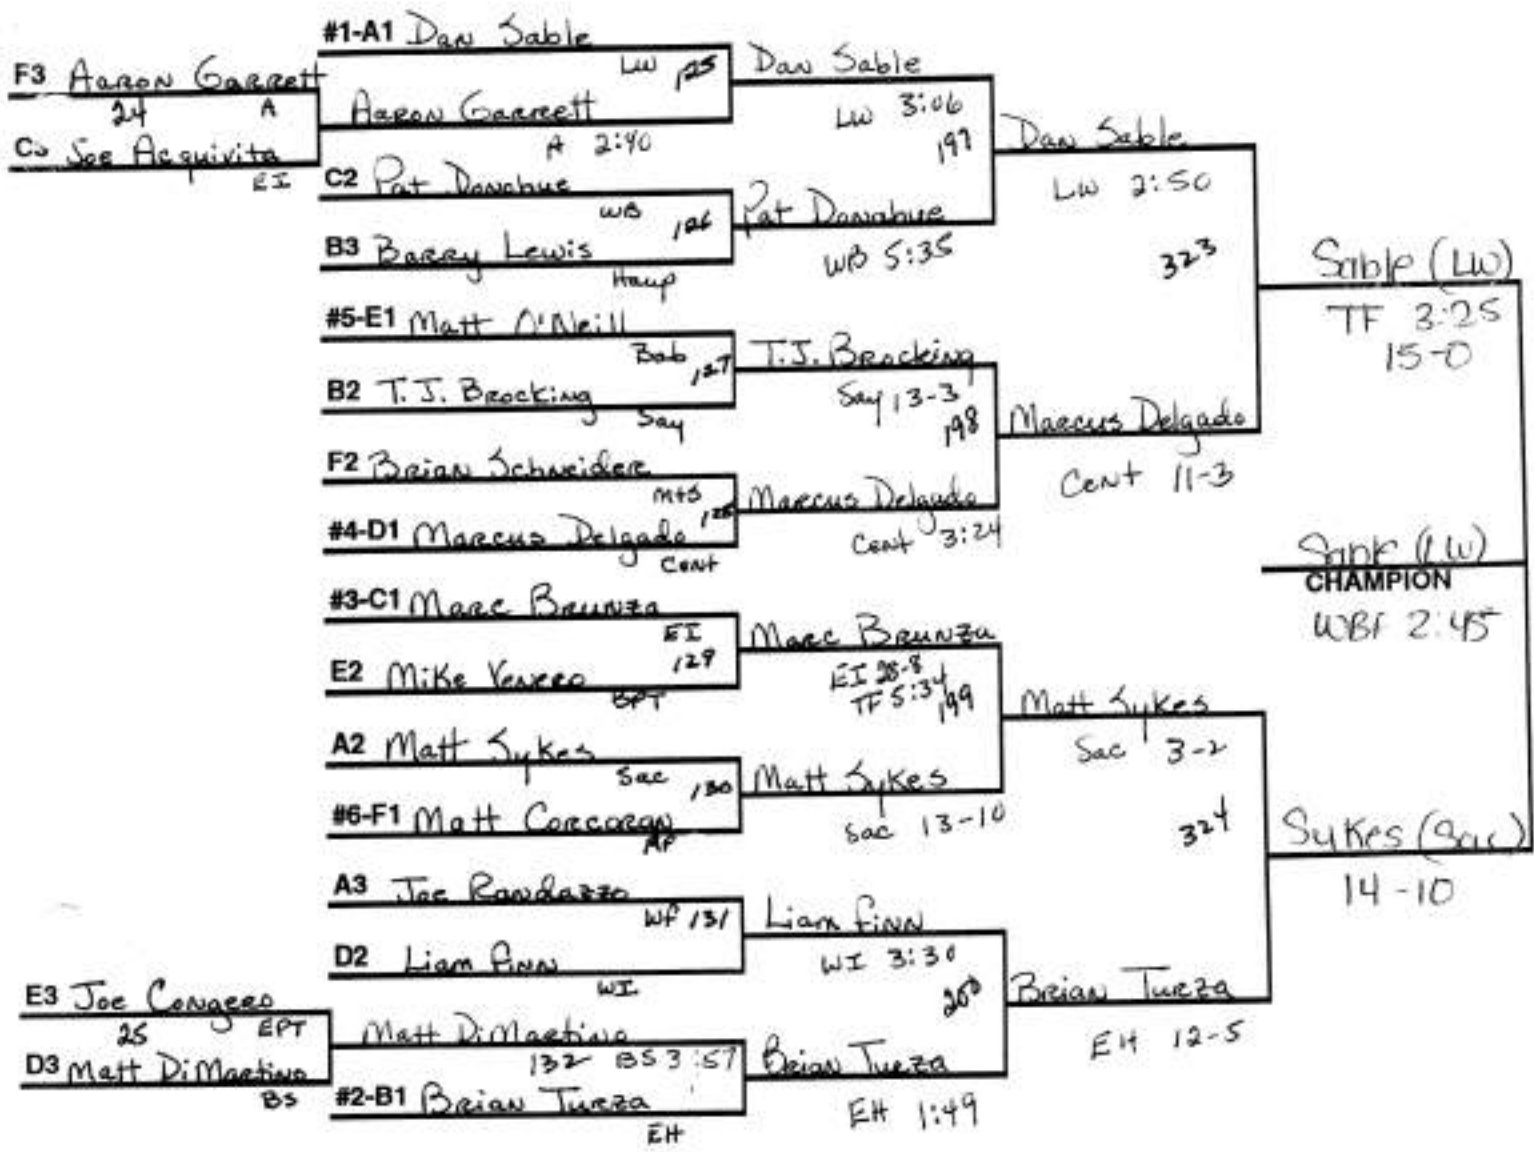

CONSOLATIONS

SUFFOLK COUNTY CHAMPIONSHIPS 152 LB. WEIGHT CLASS

CONSOLATIONS

SUFFOLK COUNTY CHAMPIONSHIPS 171 LB. WEIGHT CLASS

CONSOLATIONS

SUFFOLK COUNTY CHAMPIONSHIPS 189 LB. WEIGHT CLASS

CONSOLATIONS

SUFFOLK COUNTY CHAMPIONSHIPS 215 LB. WEIGHT CLASS