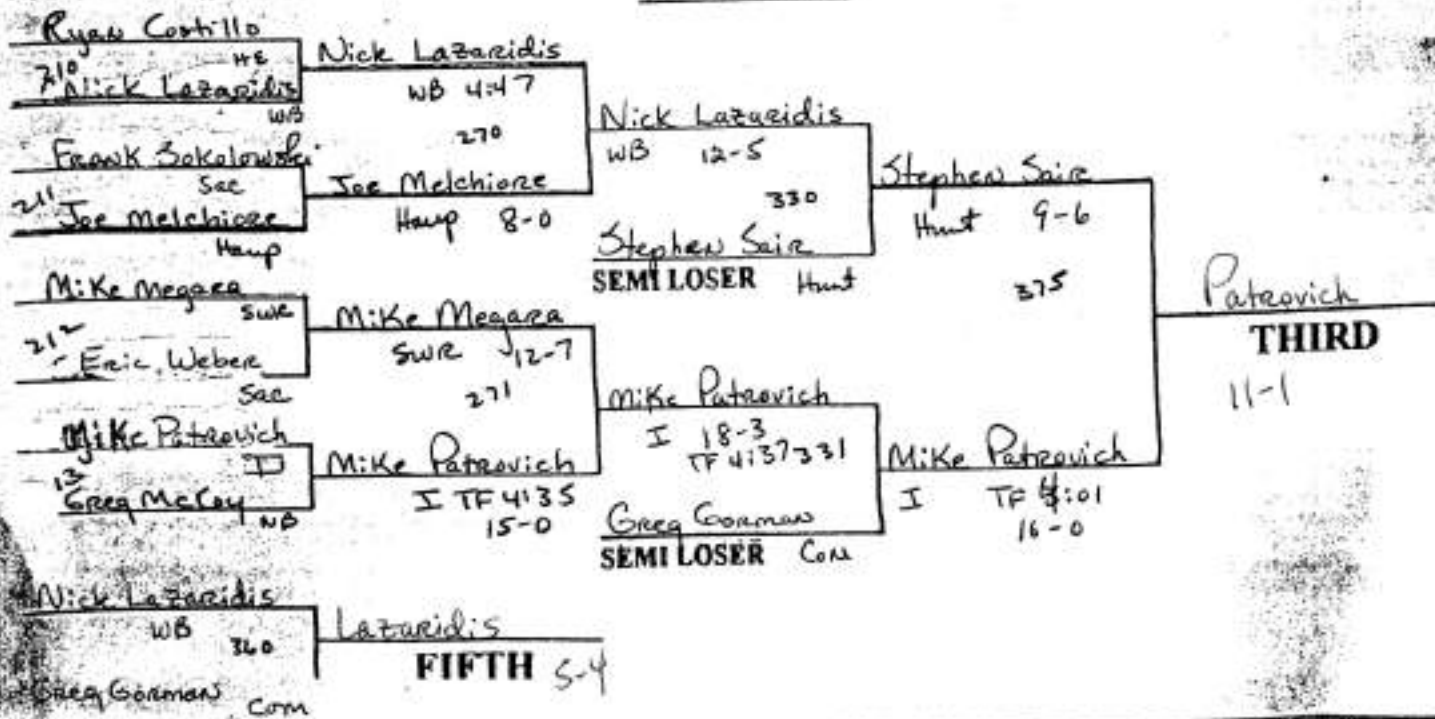

199 SUFFOLK COUNTY CHAMPIONSHIPS 96 LB. WEIGHT CLASS

CONSOLATIONS

1998 SUFFOLK COUNTY CHAMPIONSHIPS 103 LB. WEIGHT CLASS

CONSOLATIONS

1998 SUFFOLK COUNTY CHAMPIONSHIPS 112 LB. WEIGHT CLASS

CONSOLATIONS

1998 SUFFOLK COUNTY CHAMPIONSHIPS 119 LB. WEIGHT CLASS