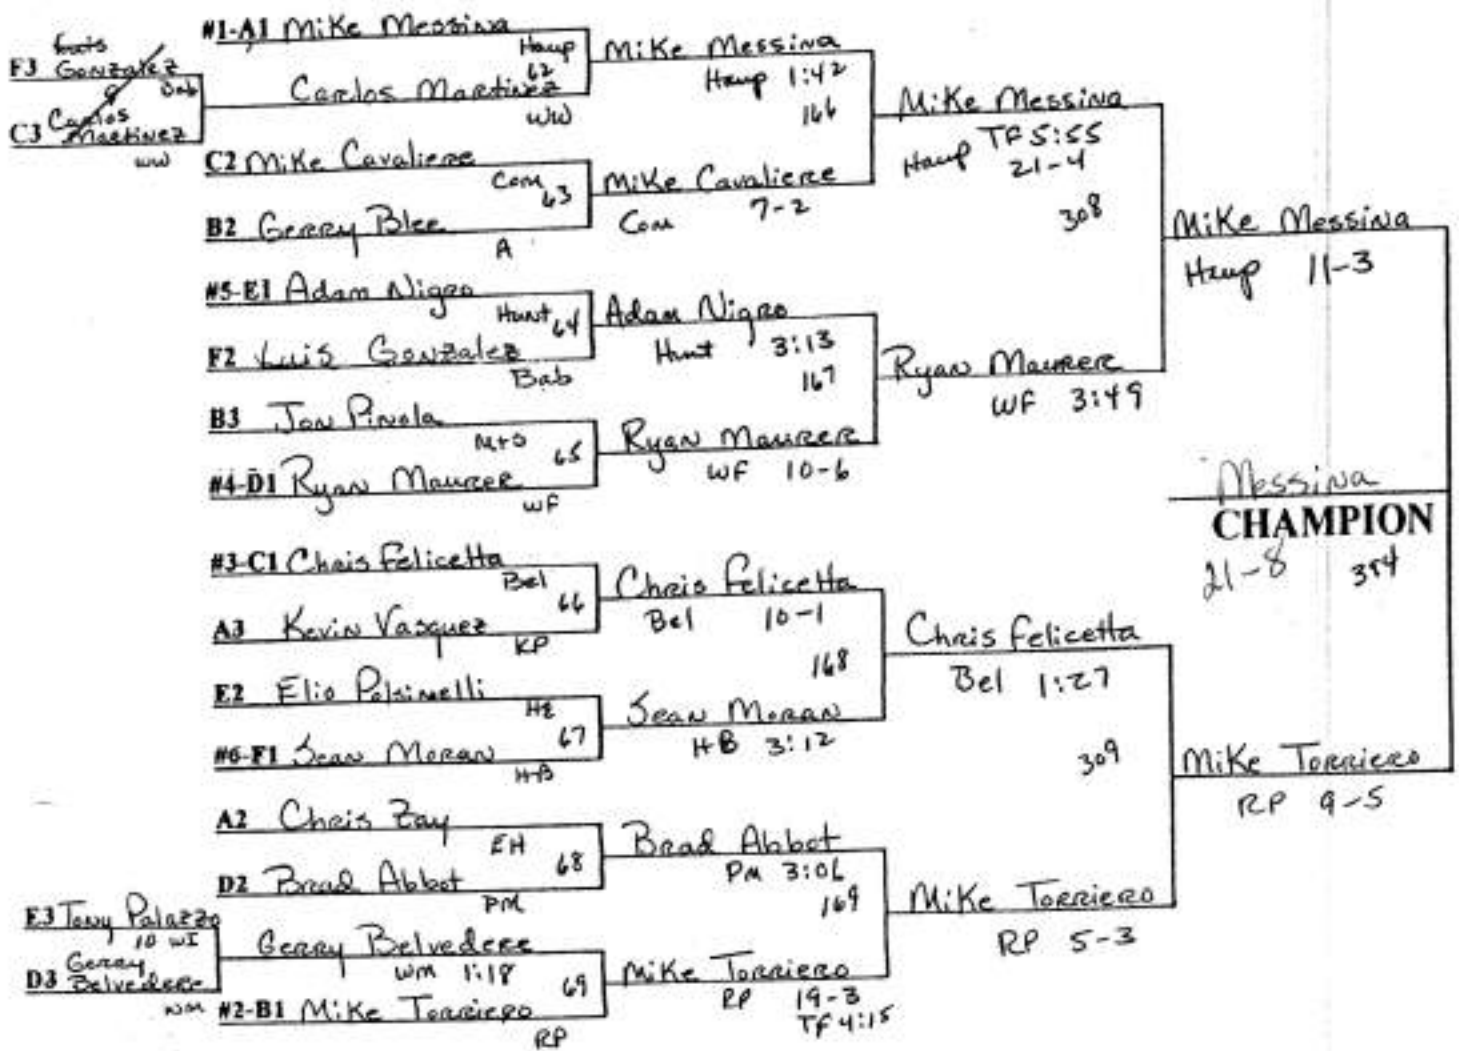

1998 SUFFOLK COUNTY CHAMPIONSHIPS 125 LB. WEIGHT CLASS