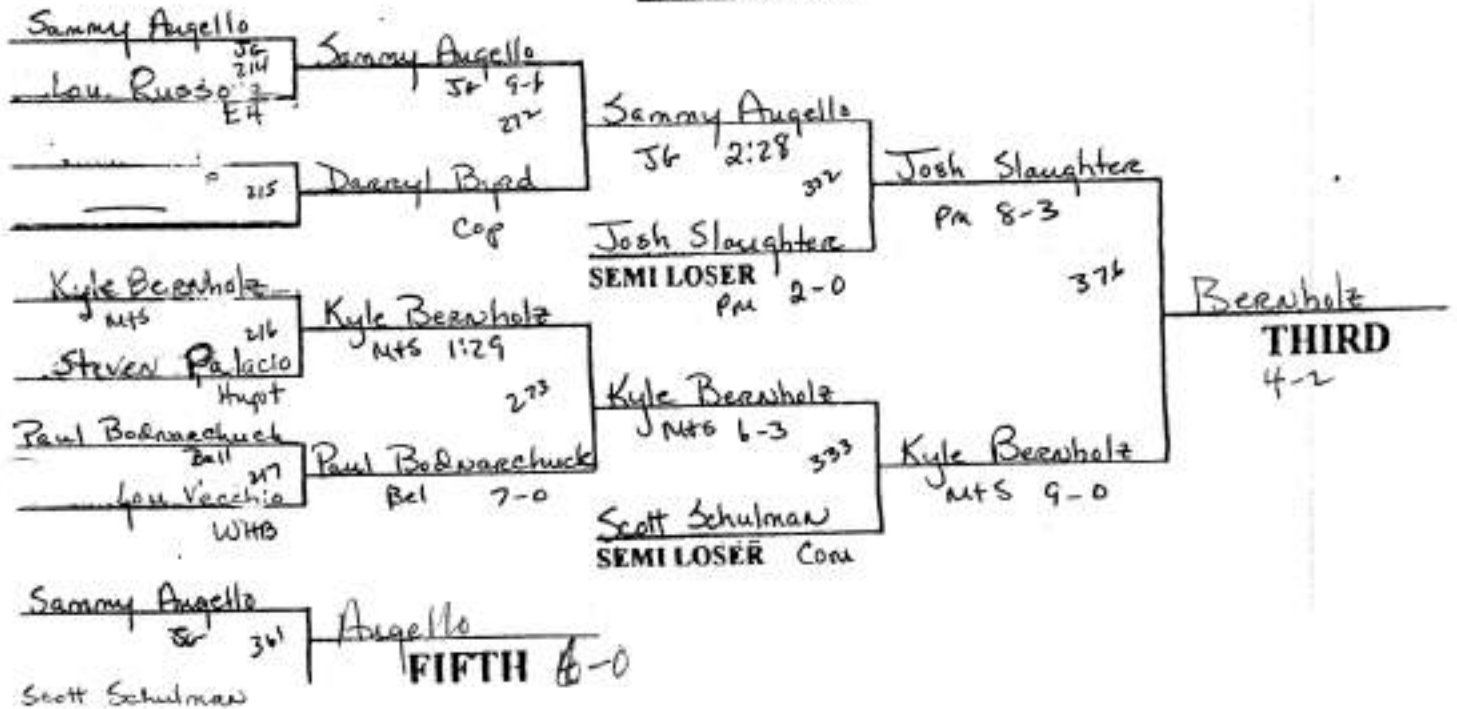

199 SUFFOLK COUNTY CHAMPIONSHIPS 96 LB. WEIGHT CLASS

CONSOLATIONS

1998 SUFFOLK COUNTY CHAMPIONSHIPS 103 LB. WEIGHT CLASS

CONSOLATIONS

1998 SUFFOLK COUNTY CHAMPIONSHIPS 112 LB. WEIGHT CLASS

CONSOLATIONS

1998 SUFFOLK COUNTY CHAMPIONSHIPS 119 LB. WEIGHT CLASS

CONSOLATIONS

1998 SUFFOLK COUNTY CHAMPIONSHIPS 125 LB. WEIGHT CLASS

CONSOLATIONS

1998 SUFFOLK COUNTY CHAMPIONSHIPS 130 LB. WEIGHT CLASS

CONSOLATIONS

1998 SUFFOLK COUNTY CHAMPIONSHIPS 135 LB. WEIGHT CLASS

CONSOLATIONS