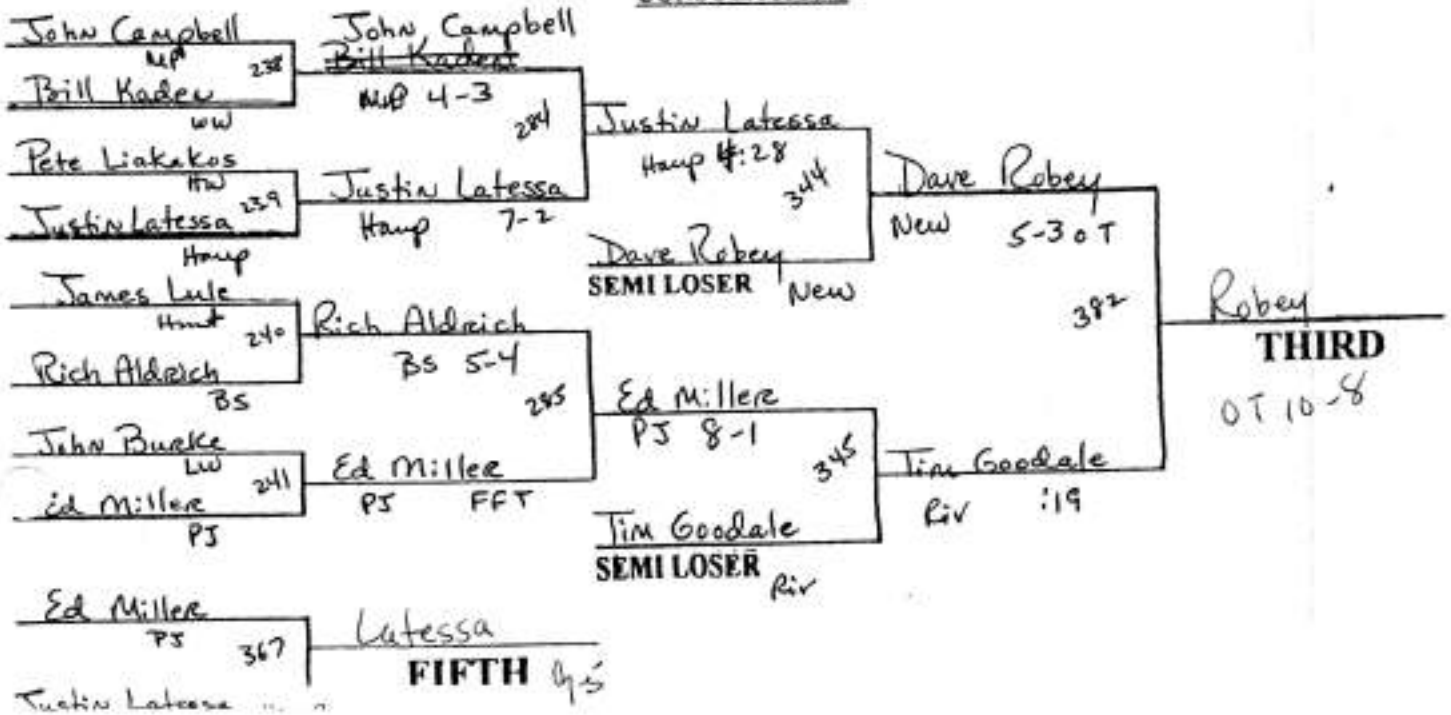

CONSOLATIONS