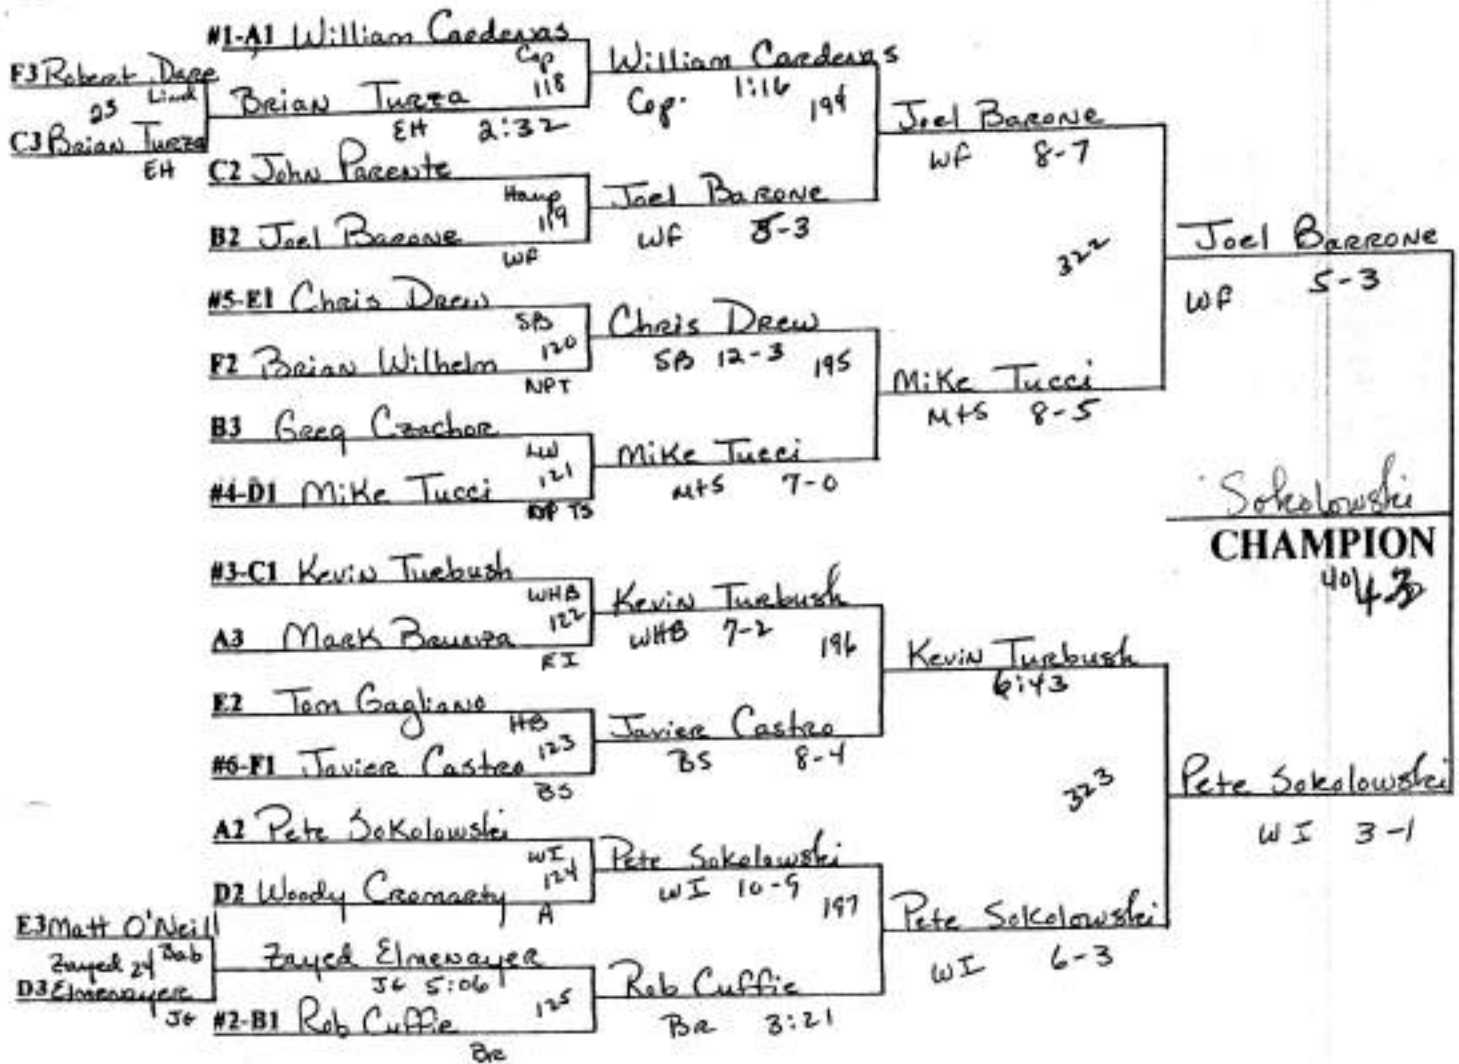

1998 SUFFOLK COUNTY CHAMPIONSHIPS 171 LB. WEIGHT CLASS