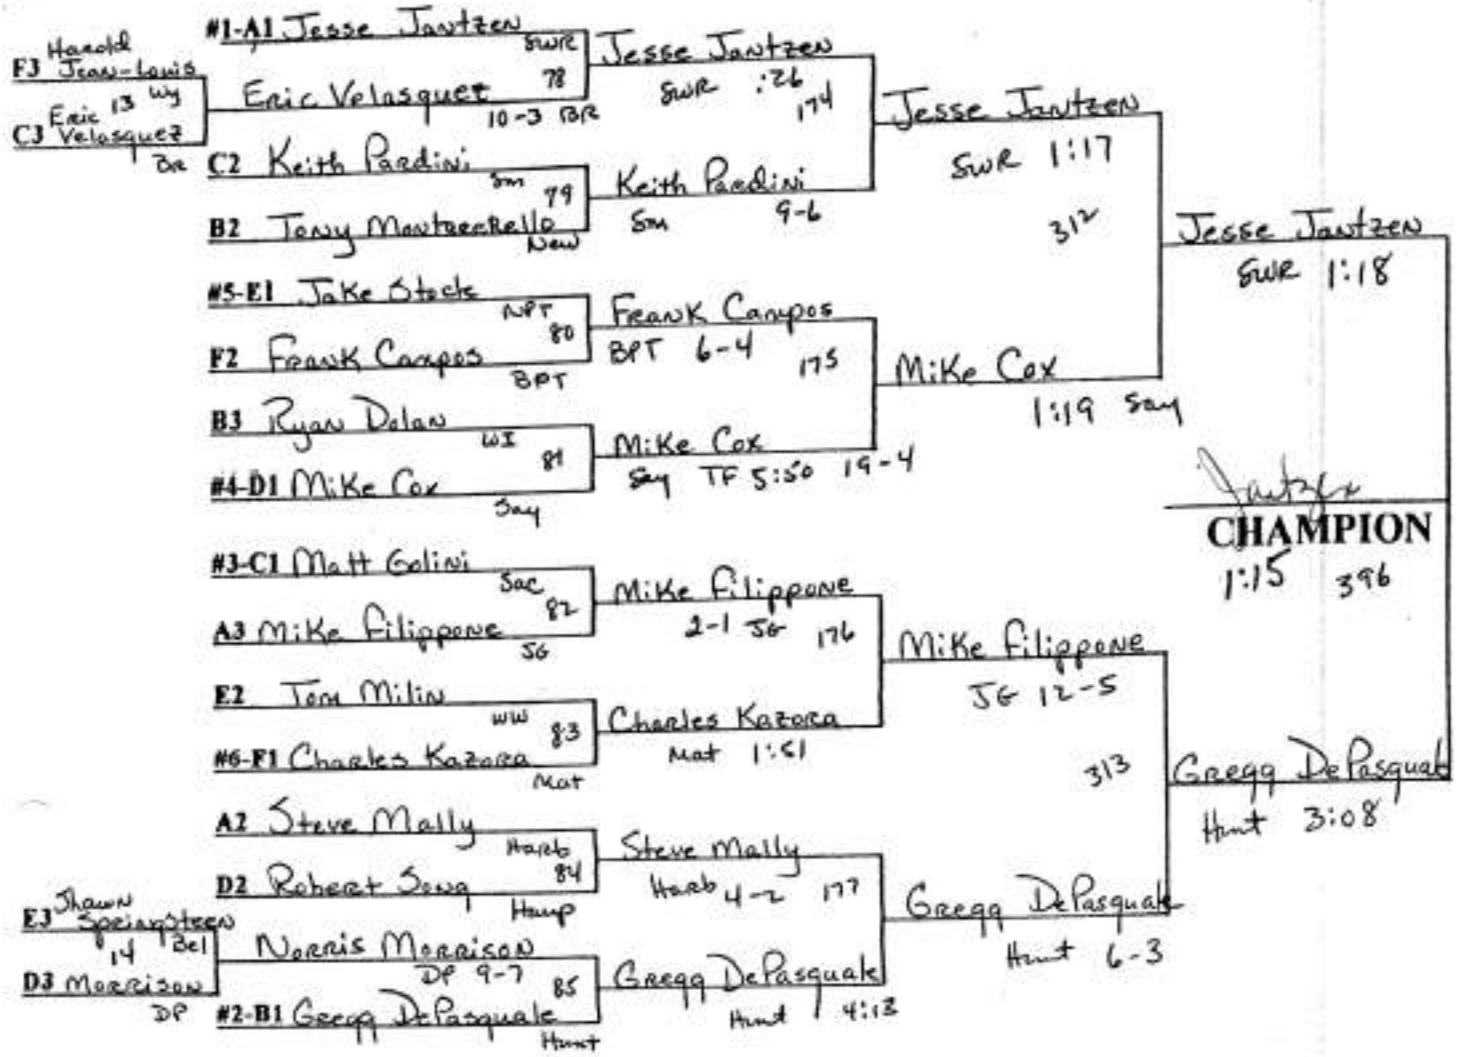

CONSOLATIONS

1998 SUFFOLK COUNTY CHAMPIONSHIPS 125 LB. WEIGHT CLASS

CONSOLATIONS

1998 SUFFOLK COUNTY CHAMPIONSHIPS 130 LB. WEIGHT CLASS

CONSOLATIONS

1998 SUFFOLK COUNTY CHAMPIONSHIPS 135 LB. WEIGHT CLASS

CONSOLATIONS