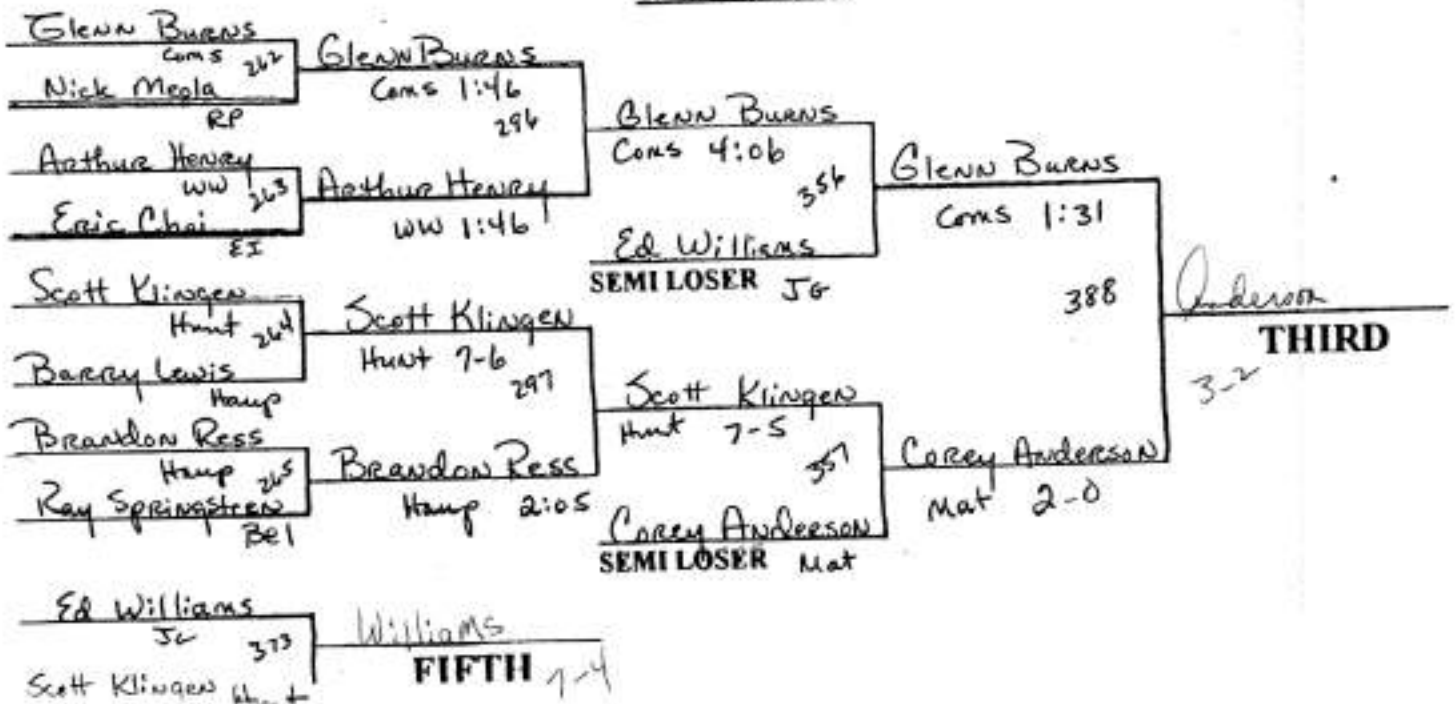

CONSOLATIONS

1998 SUFFOLK COUNTY CHAMPIONSHIPS 171 LB. WEIGHT CLASS

CONSOLATIONS

1998 SUFFOLK COUNTY CHAMPIONSHIPS 189 LB. WEIGHT CLASS

CONSOLATIONS

1998 SUFFOLK COUNTY CHAMPIONSHIPS 215 LB. WEIGHT CLASS

CONSOLATIONS