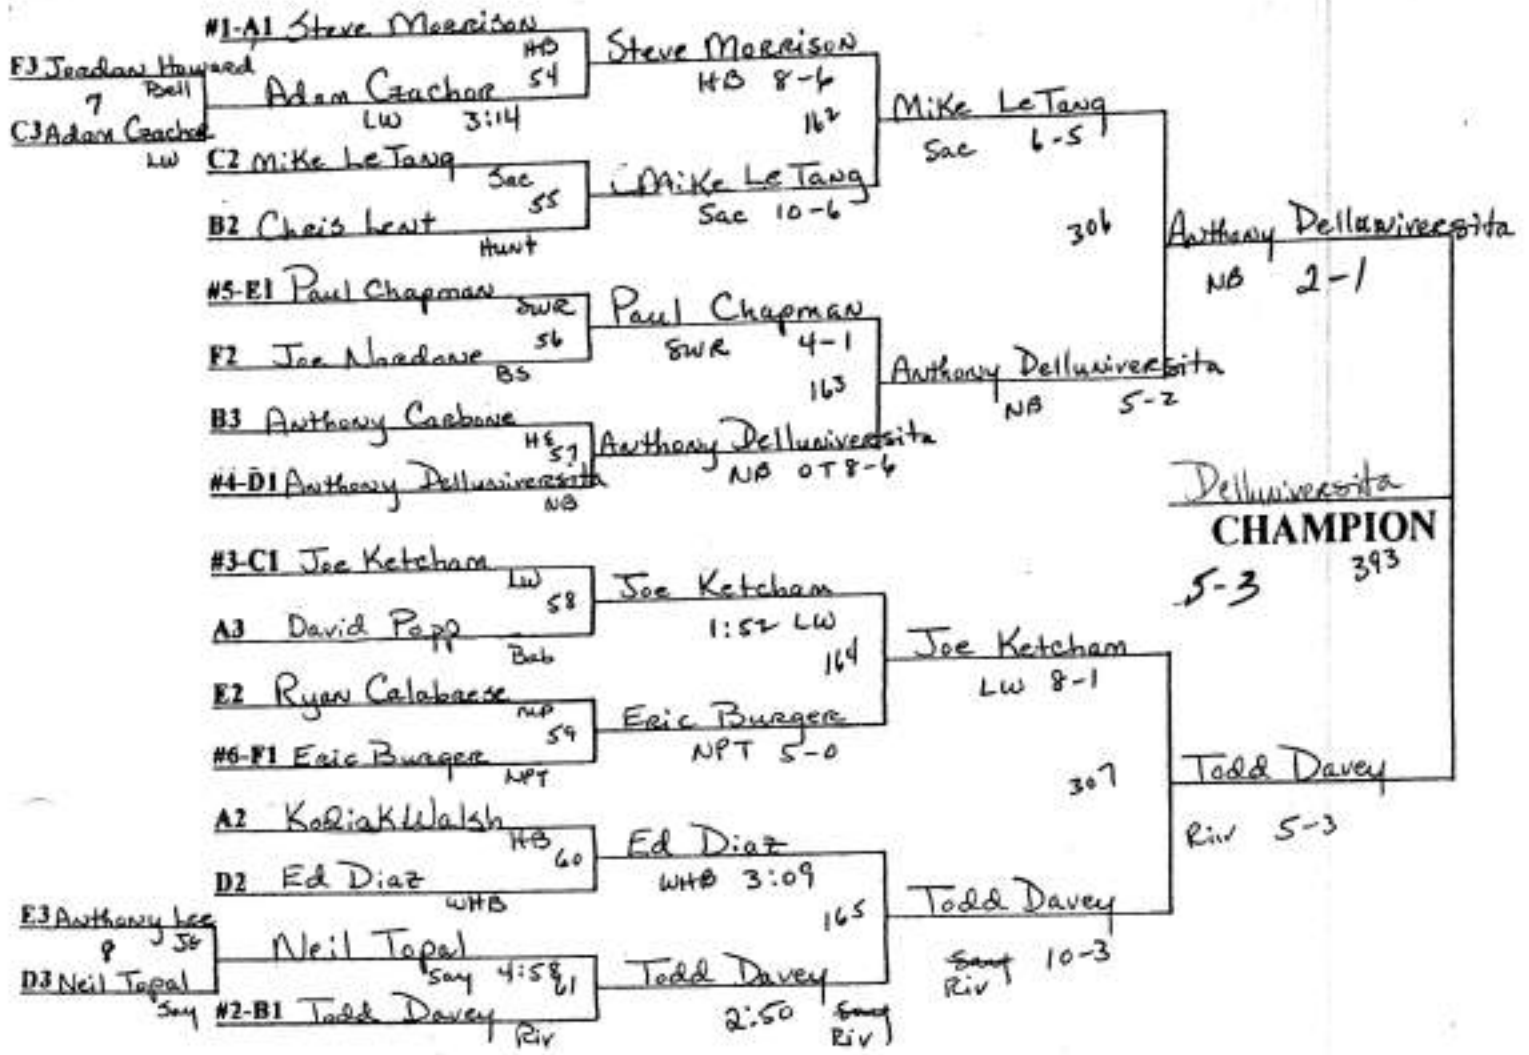

199 SUFFOLK COUNTY CHAMPIONSHIPS 96 LB. WEIGHT CLASS

CONSOLATIONS

1998 SUFFOLK COUNTY CHAMPIONSHIPS 103 LB. WEIGHT CLASS

CONSOLATIONS

1998 SUFFOLK COUNTY CHAMPIONSHIPS 112 LB. WEIGHT CLASS

CONSOLATIONS

1998 SUFFOLK COUNTY CHAMPIONSHIPS 119 LB. WEIGHT CLASS