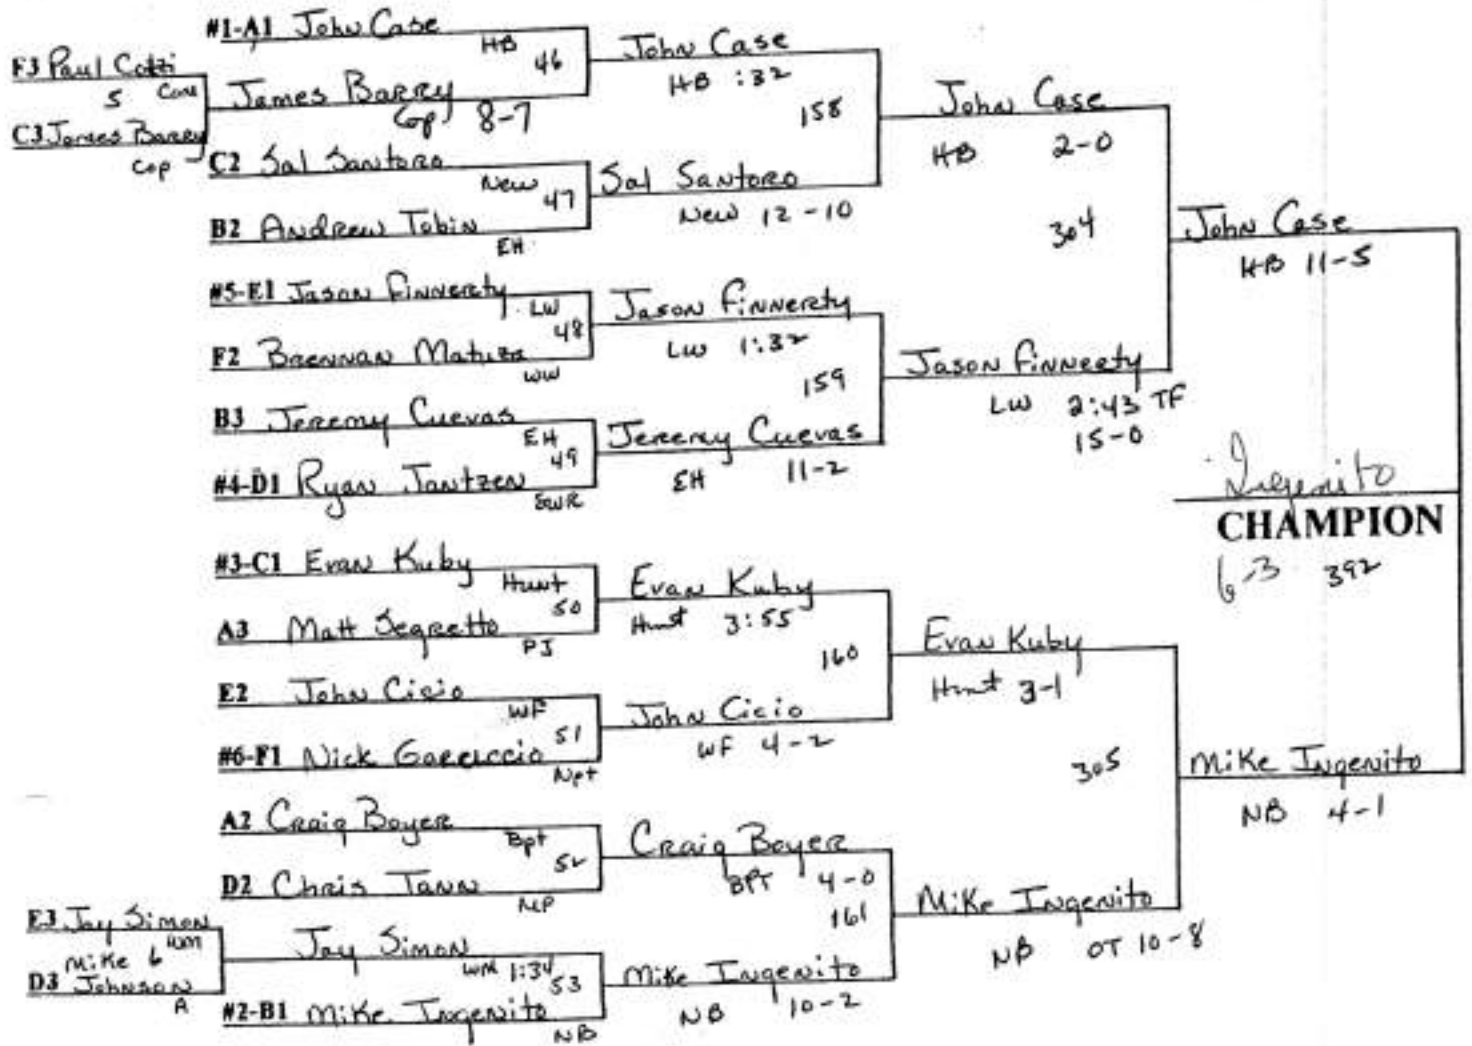

199 SUFFOLK COUNTY CHAMPIONSHIPS 96 LB. WEIGHT CLASS

CONSOLATIONS

1998 SUFFOLK COUNTY CHAMPIONSHIPS 103 LB. WEIGHT CLASS

CONSOLATIONS

1998 SUFFOLK COUNTY CHAMPIONSHIPS 112 LB. WEIGHT CLASS

CONSOLATIONS

1998 SUFFOLK COUNTY CHAMPIONSHIPS 119 LB. WEIGHT CLASS