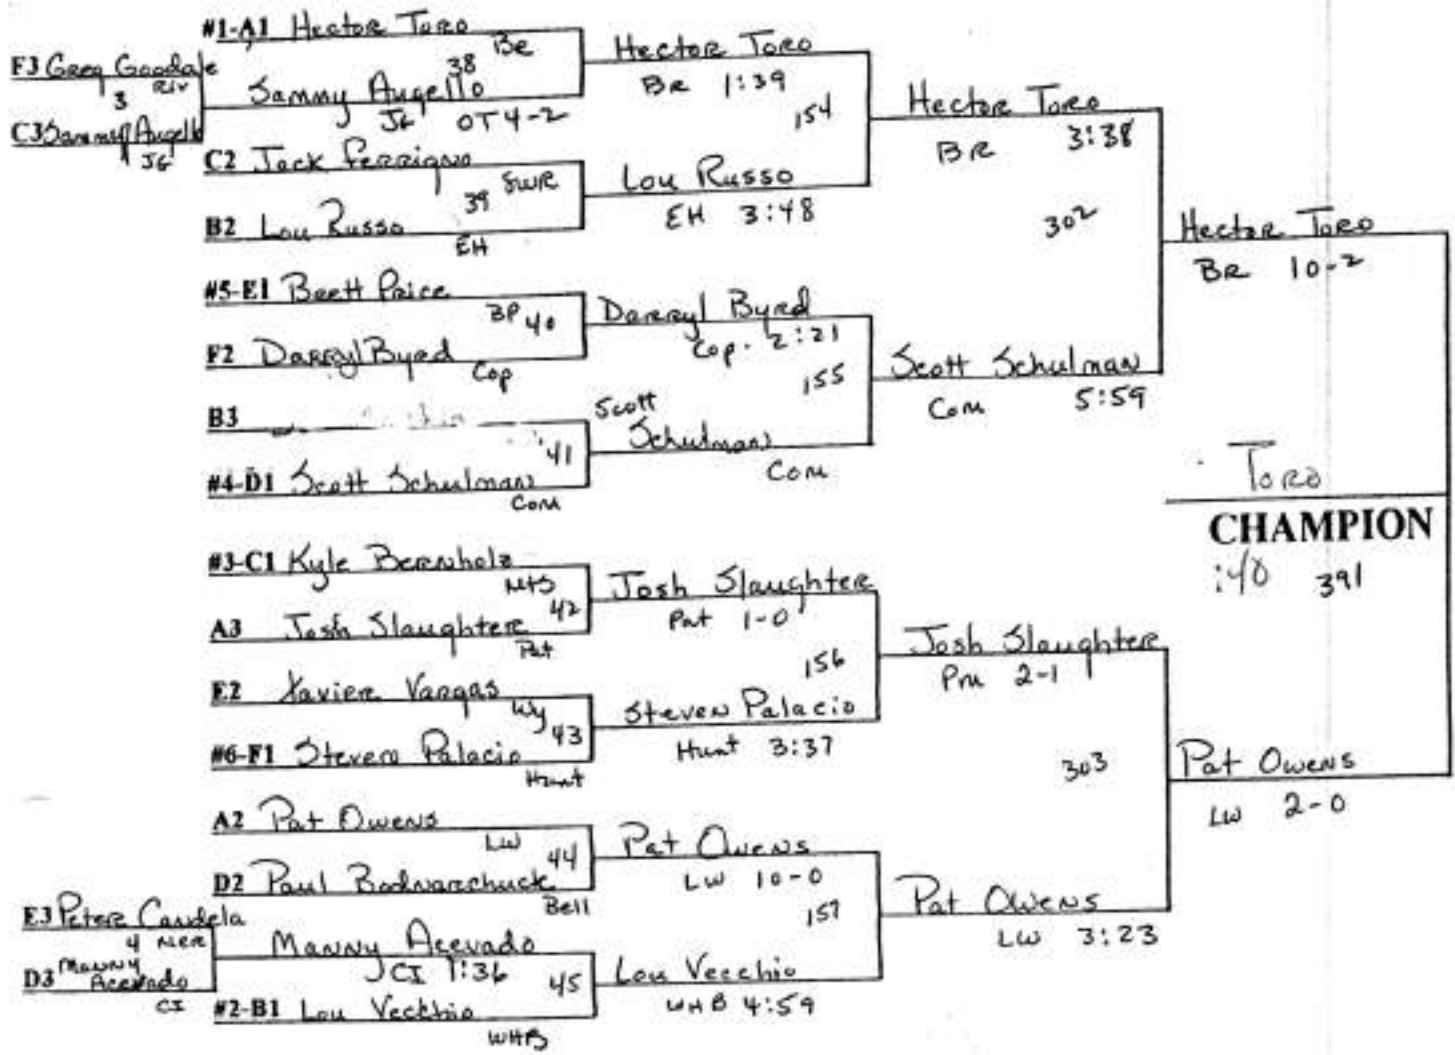

199 SUFFOLK COUNTY CHAMPIONSHIPS 96 LB. WEIGHT CLASS

CONSOLATIONS

1998 SUFFOLK COUNTY CHAMPIONSHIPS 103 LB. WEIGHT CLASS

CONSOLATIONS

1998 SUFFOLK COUNTY CHAMPIONSHIPS 112 LB. WEIGHT CLASS

CONSOLATIONS

1998 SUFFOLK COUNTY CHAMPIONSHIPS 119 LB. WEIGHT CLASS