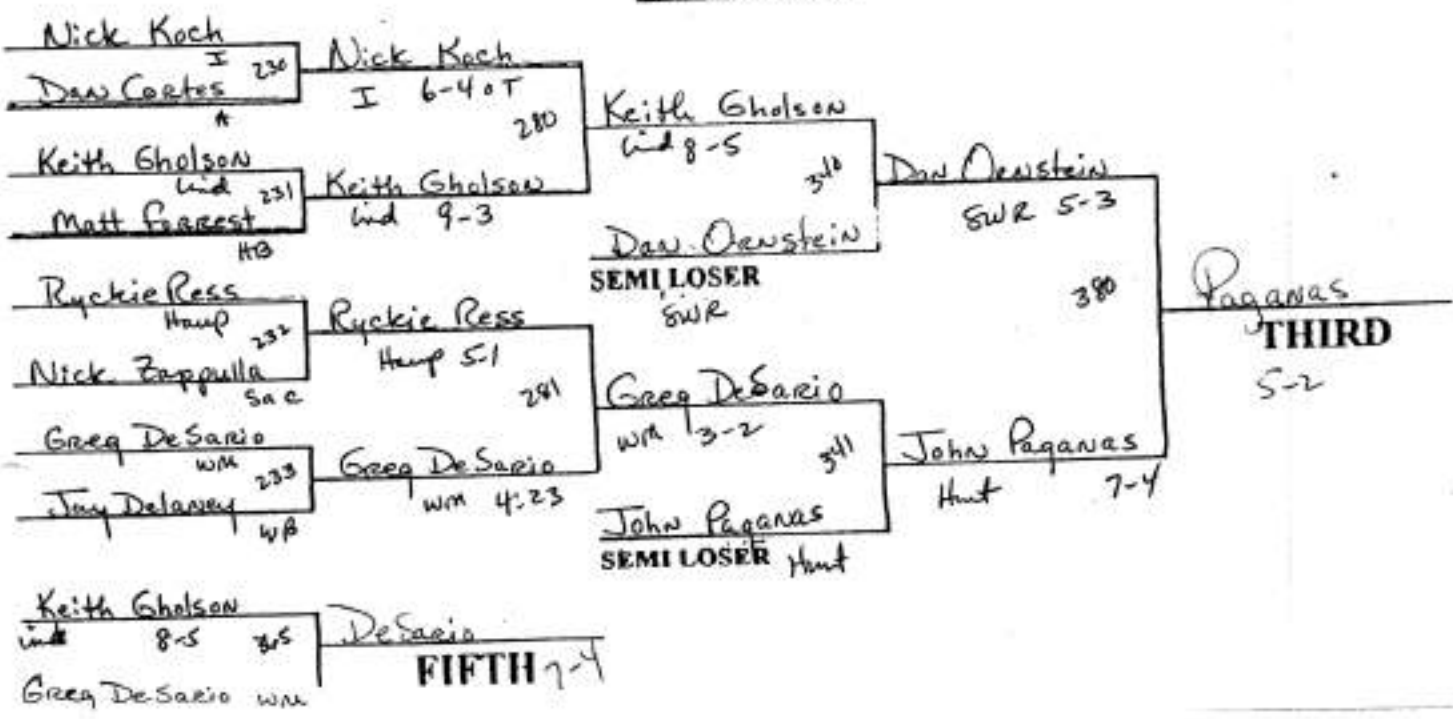

CONSOLATIONS

1998 SUFFOLK COUNTY CHAMPIONSHIPS 125 LB. WEIGHT CLASS

CONSOLATIONS

1998 SUFFOLK COUNTY CHAMPIONSHIPS 130 LB. WEIGHT CLASS

CONSOLATIONS

1998 SUFFOLK COUNTY CHAMPIONSHIPS 135 LB. WEIGHT CLASS

CONSOLATIONS