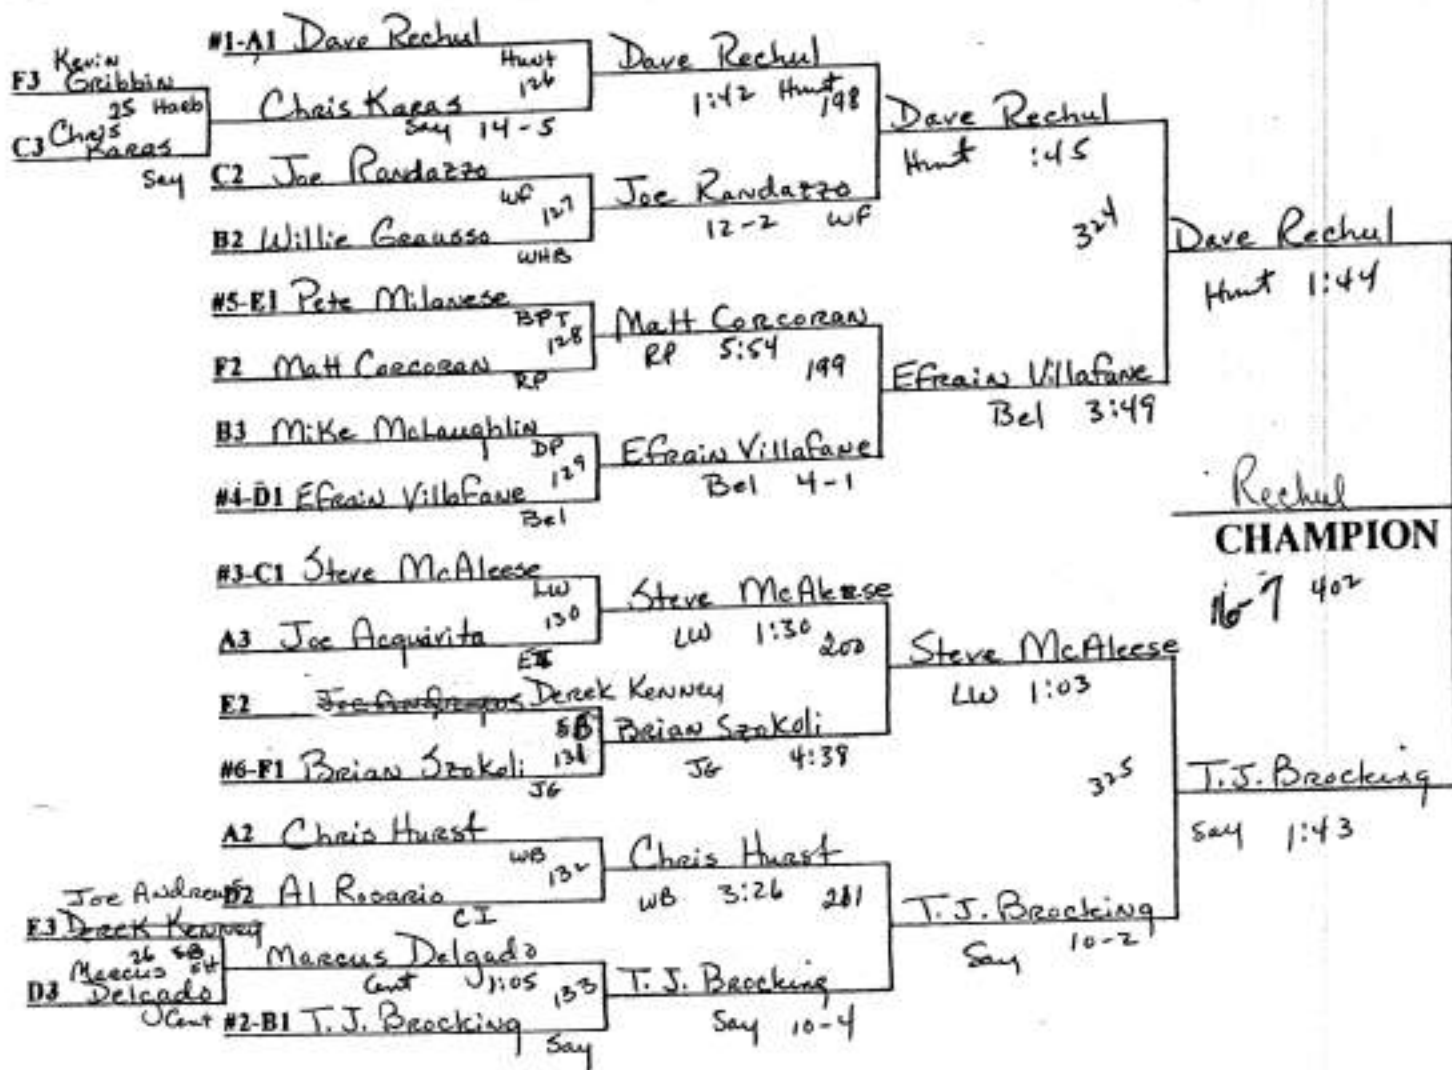

CONSOLATIONS

1998 SUFFOLK COUNTY CHAMPIONSHIPS 171 LB. WEIGHT CLASS

CONSOLATIONS

1998 SUFFOLK COUNTY CHAMPIONSHIPS 189 LB. WEIGHT CLASS

CONSOLATIONS

1998 SUFFOLK COUNTY CHAMPIONSHIPS 215 LB. WEIGHT CLASS

CONSOLATIONS