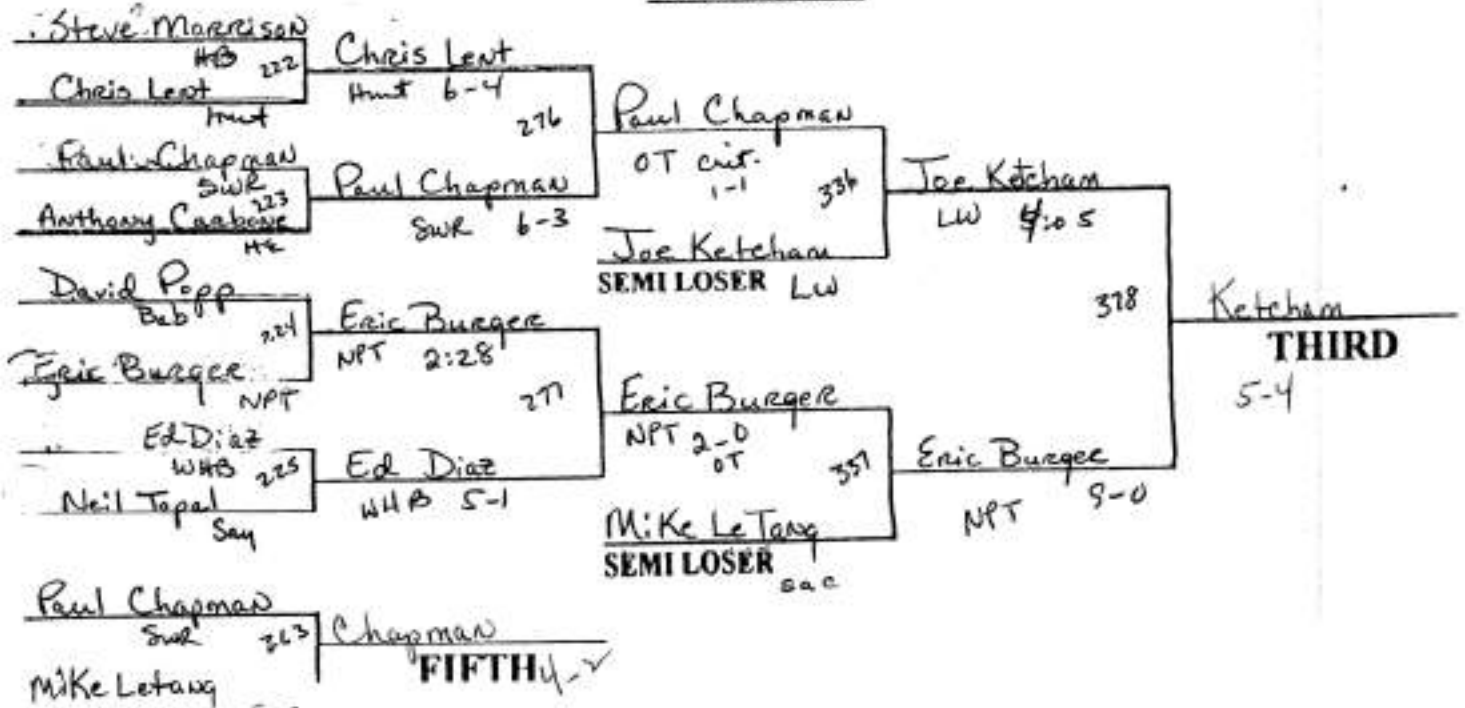

CONSOLATIONS