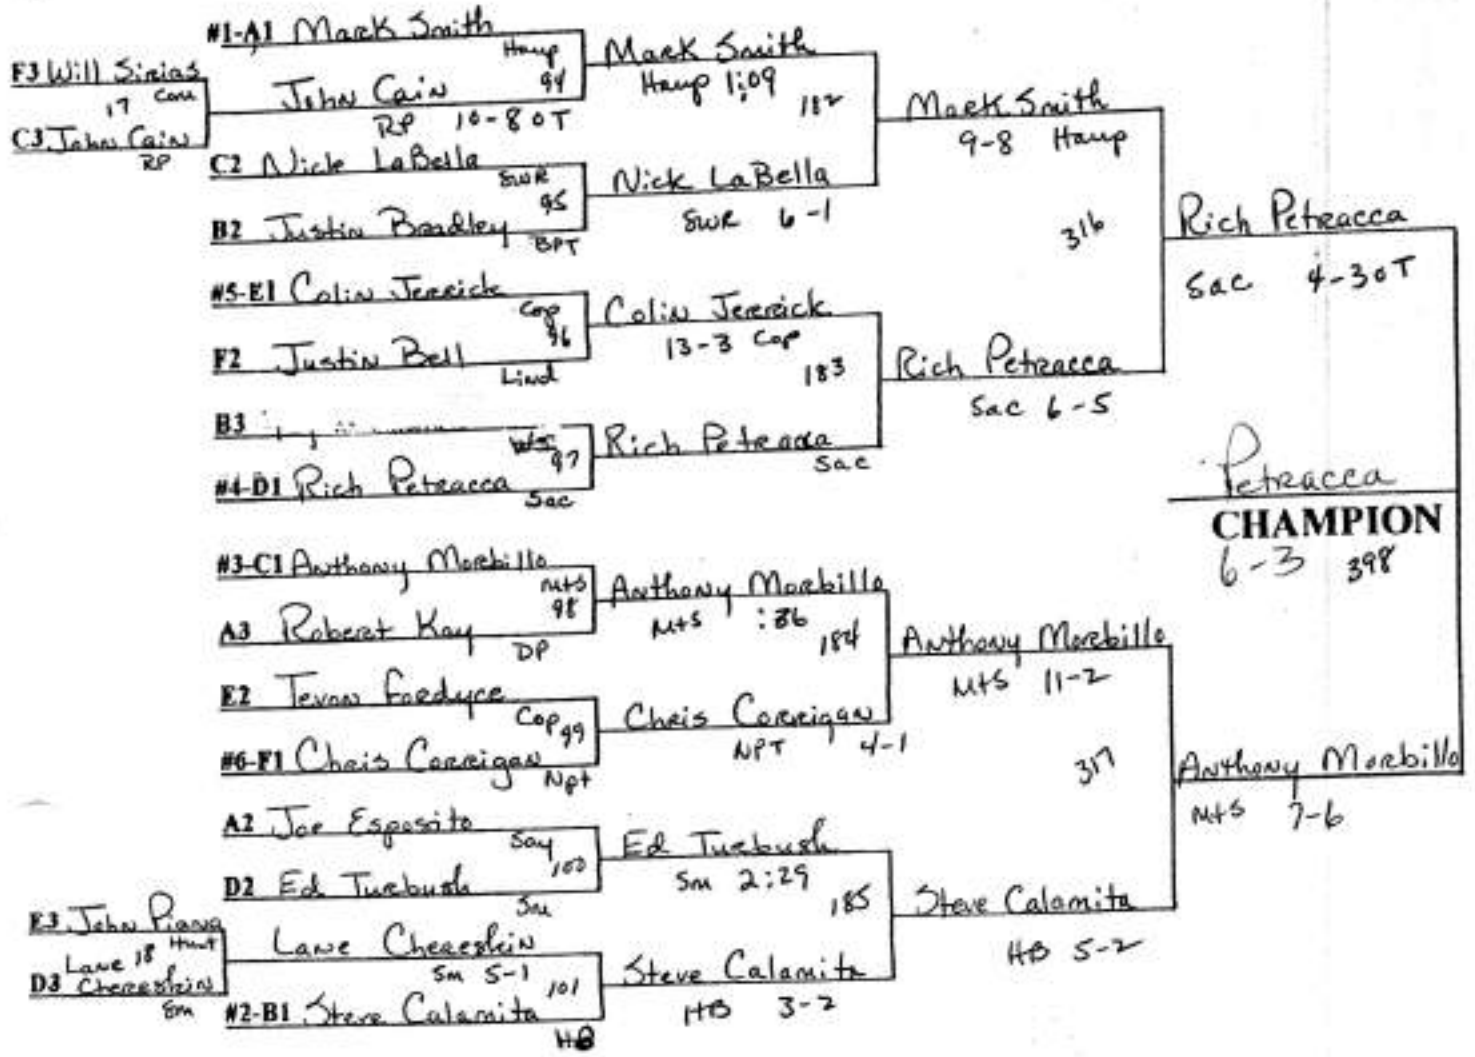

1998 SUFFOLK COUNTY CHAMPIONSHIPS 145 LB. WEIGHT CLASS