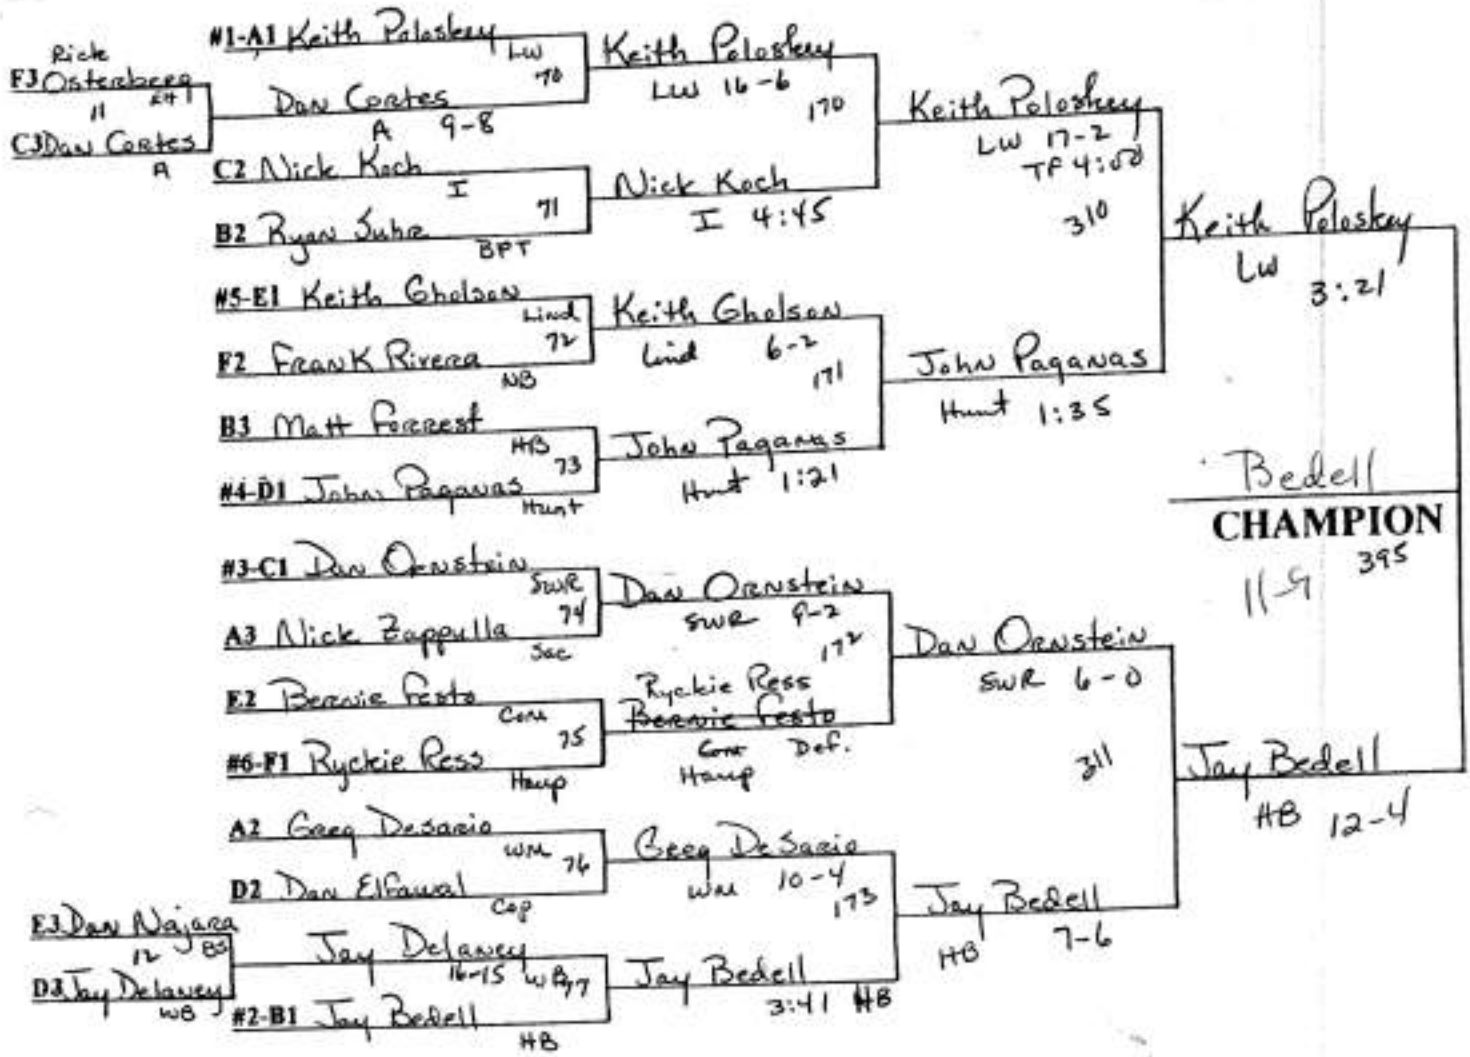

CONSOLATIONS

1998 SUFFOLK COUNTY CHAMPIONSHIPS 125 LB. WEIGHT CLASS

CONSOLATIONS

1998 SUFFOLK COUNTY CHAMPIONSHIPS 130 LB. WEIGHT CLASS

CONSOLATIONS

1998 SUFFOLK COUNTY CHAMPIONSHIPS 135 LB. WEIGHT CLASS

CONSOLATIONS