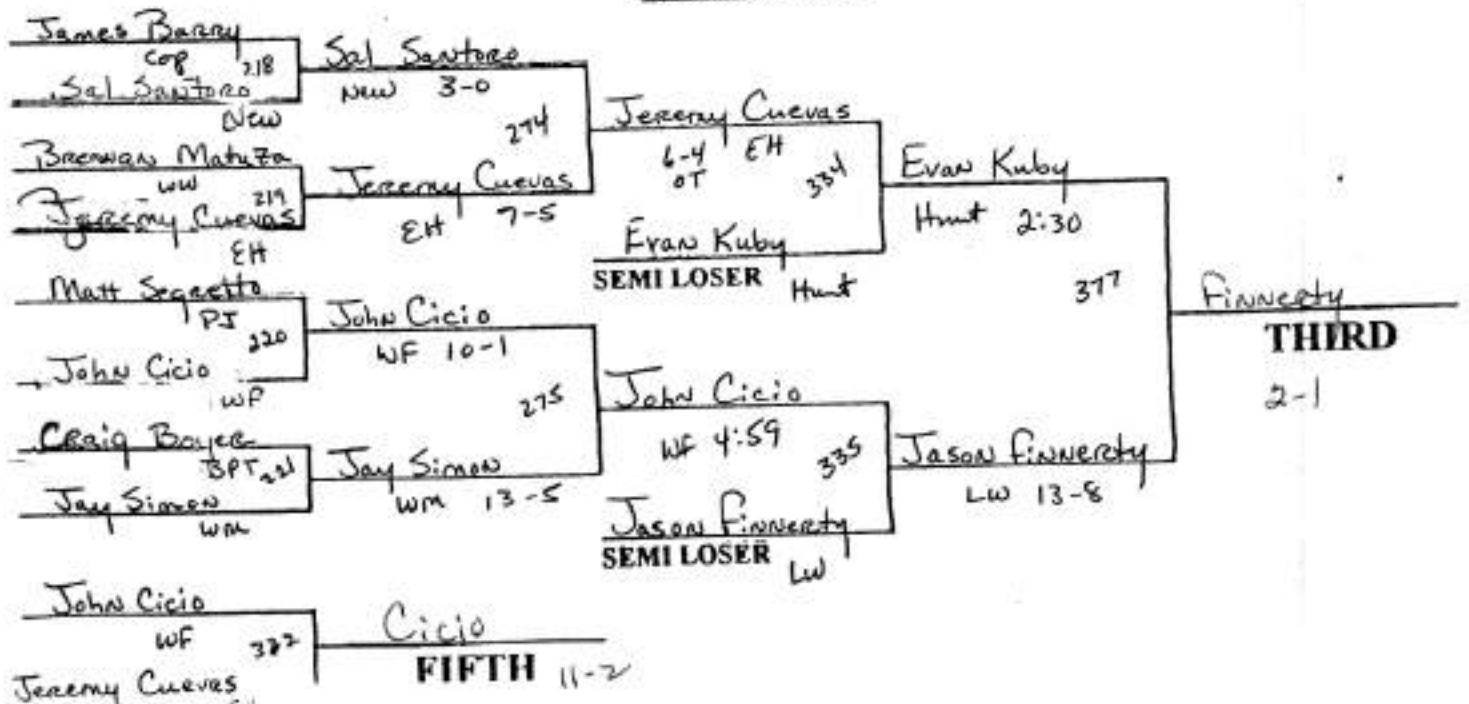

199 SUFFOLK COUNTY CHAMPIONSHIPS 96 LB. WEIGHT CLASS

CONSOLATIONS

1998 SUFFOLK COUNTY CHAMPIONSHIPS 103 LB. WEIGHT CLASS

CONSOLATIONS

1998 SUFFOLK COUNTY CHAMPIONSHIPS 112 LB. WEIGHT CLASS

CONSOLATIONS

1998 SUFFOLK COUNTY CHAMPIONSHIPS 119 LB. WEIGHT CLASS