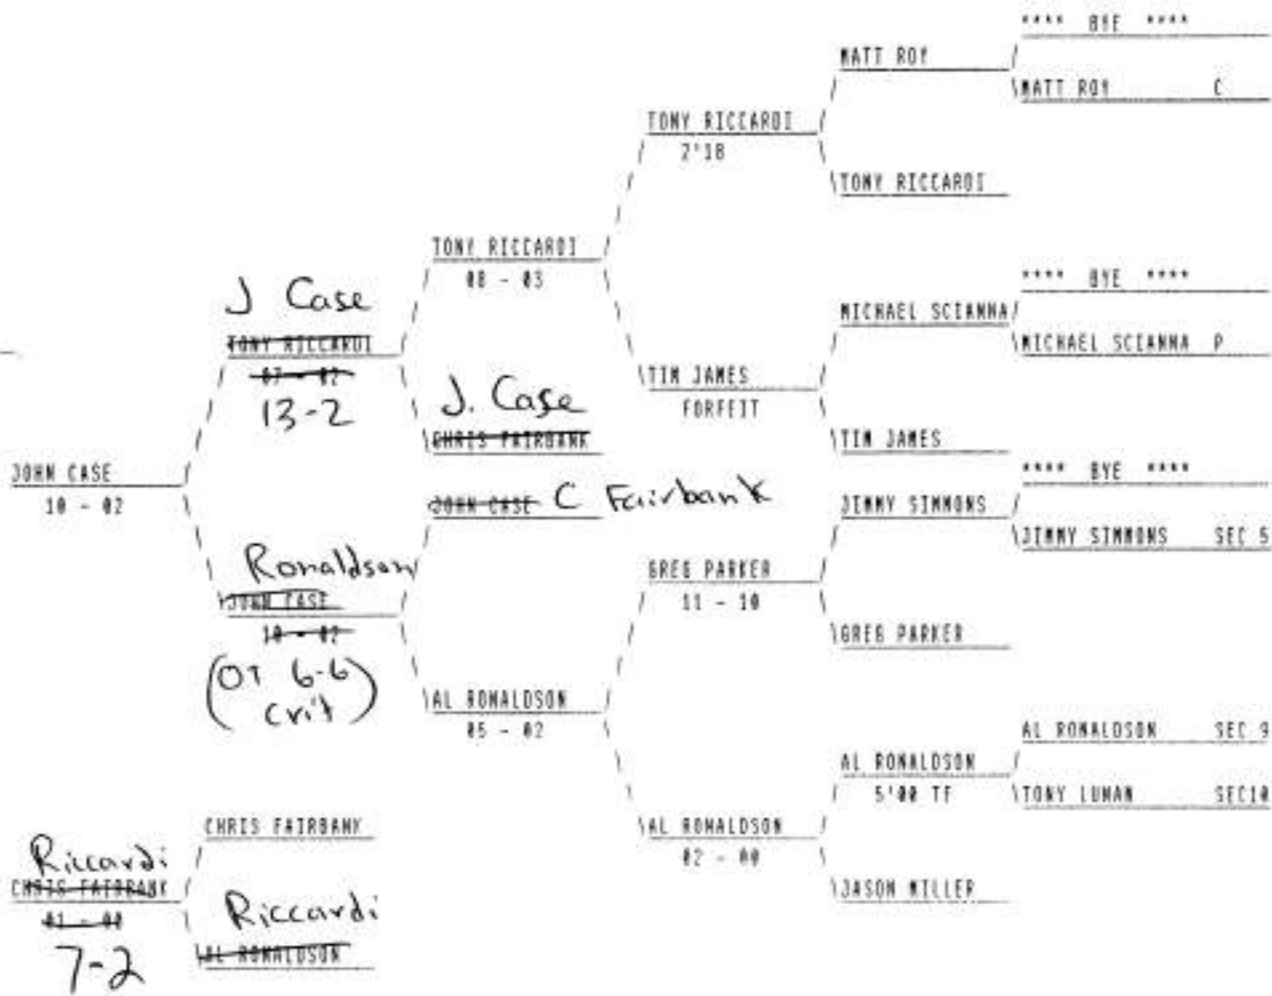

NY State Tourney 97

CHAMPIONSHIP BRACKET (96 LBS)

NY State Tourney 97

CONSOLATION BRACKET (96 LBS)

NY State Tourney 97
 CHAMPIONSHIP BRACKET (103 LBS)

NY State Tourney 97

CONSOLATION BRACKET (103 LBS)

NY State Tourney 97
 CHAMPIONSHIP BRACKET (112 LBS)

NY State Tourney 97
 CONSOLATION BRACKET (112 LBS)

NY State Tourney 97
 CHAMPIONSHIP BRACKET (119 LBS)

NY State Tourney 97
 CONSOLATION BRACKET (119 LBS)

NY State Tourney 97

CHAMPIONSHIP BRACKET (125 LBS)