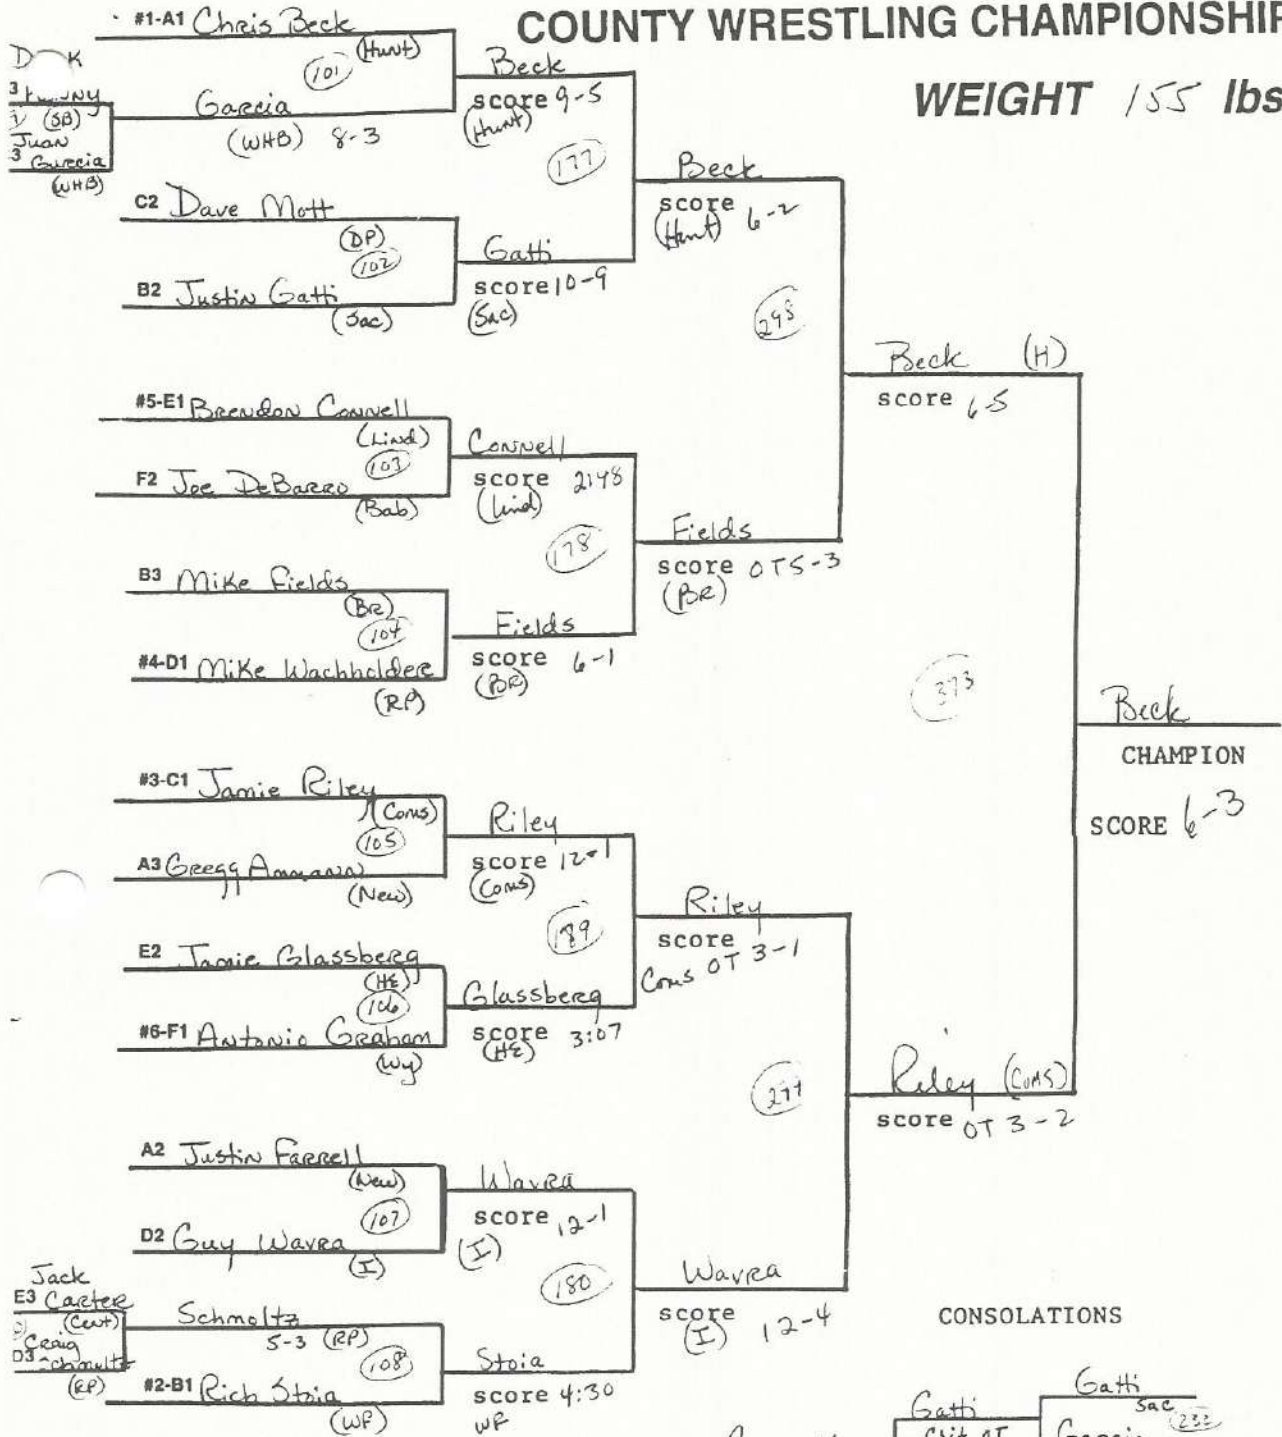

SECTION XI COUNTY WRESTLING CHAMPIONSHIP

WEIGHT 91 lbs

SECTION XI COUNTY WRESTLING CHAMPIONSHIP

WEIGHT 112 lbs

SECTION XI COUNTY WRESTLING CHAMPIONSHIP

WEIGHT 119 lbs

SECTION XI COUNTY WRESTLING CHAMPIONSHIP

WEIGHT 126 lbs

SECTION XI COUNTY WRESTLING CHAMPIONSHIP

WEIGHT 145 lbs

SECTION XI COUNTY WRESTLING CHAMPIONSHIP

WEIGHT 155 lbs

CONSOLATIONS

SECTION XI COUNTY WRESTLING CHAMPIONSHIP

WEIGHT 167 lbs

SECTION XI COUNTY WRESTLING CHAMPIONSHIP

WEIGHT 177 lbs

SECTION XI COUNTY WRESTLING CHAMPIONSHIP

WEIGHT 215 lbs

SECTION XI COUNTY WRESTLING CHAMPIONSHIP

WEIGHT 250 lbs

CONSOLATIONS

7:28
last bout