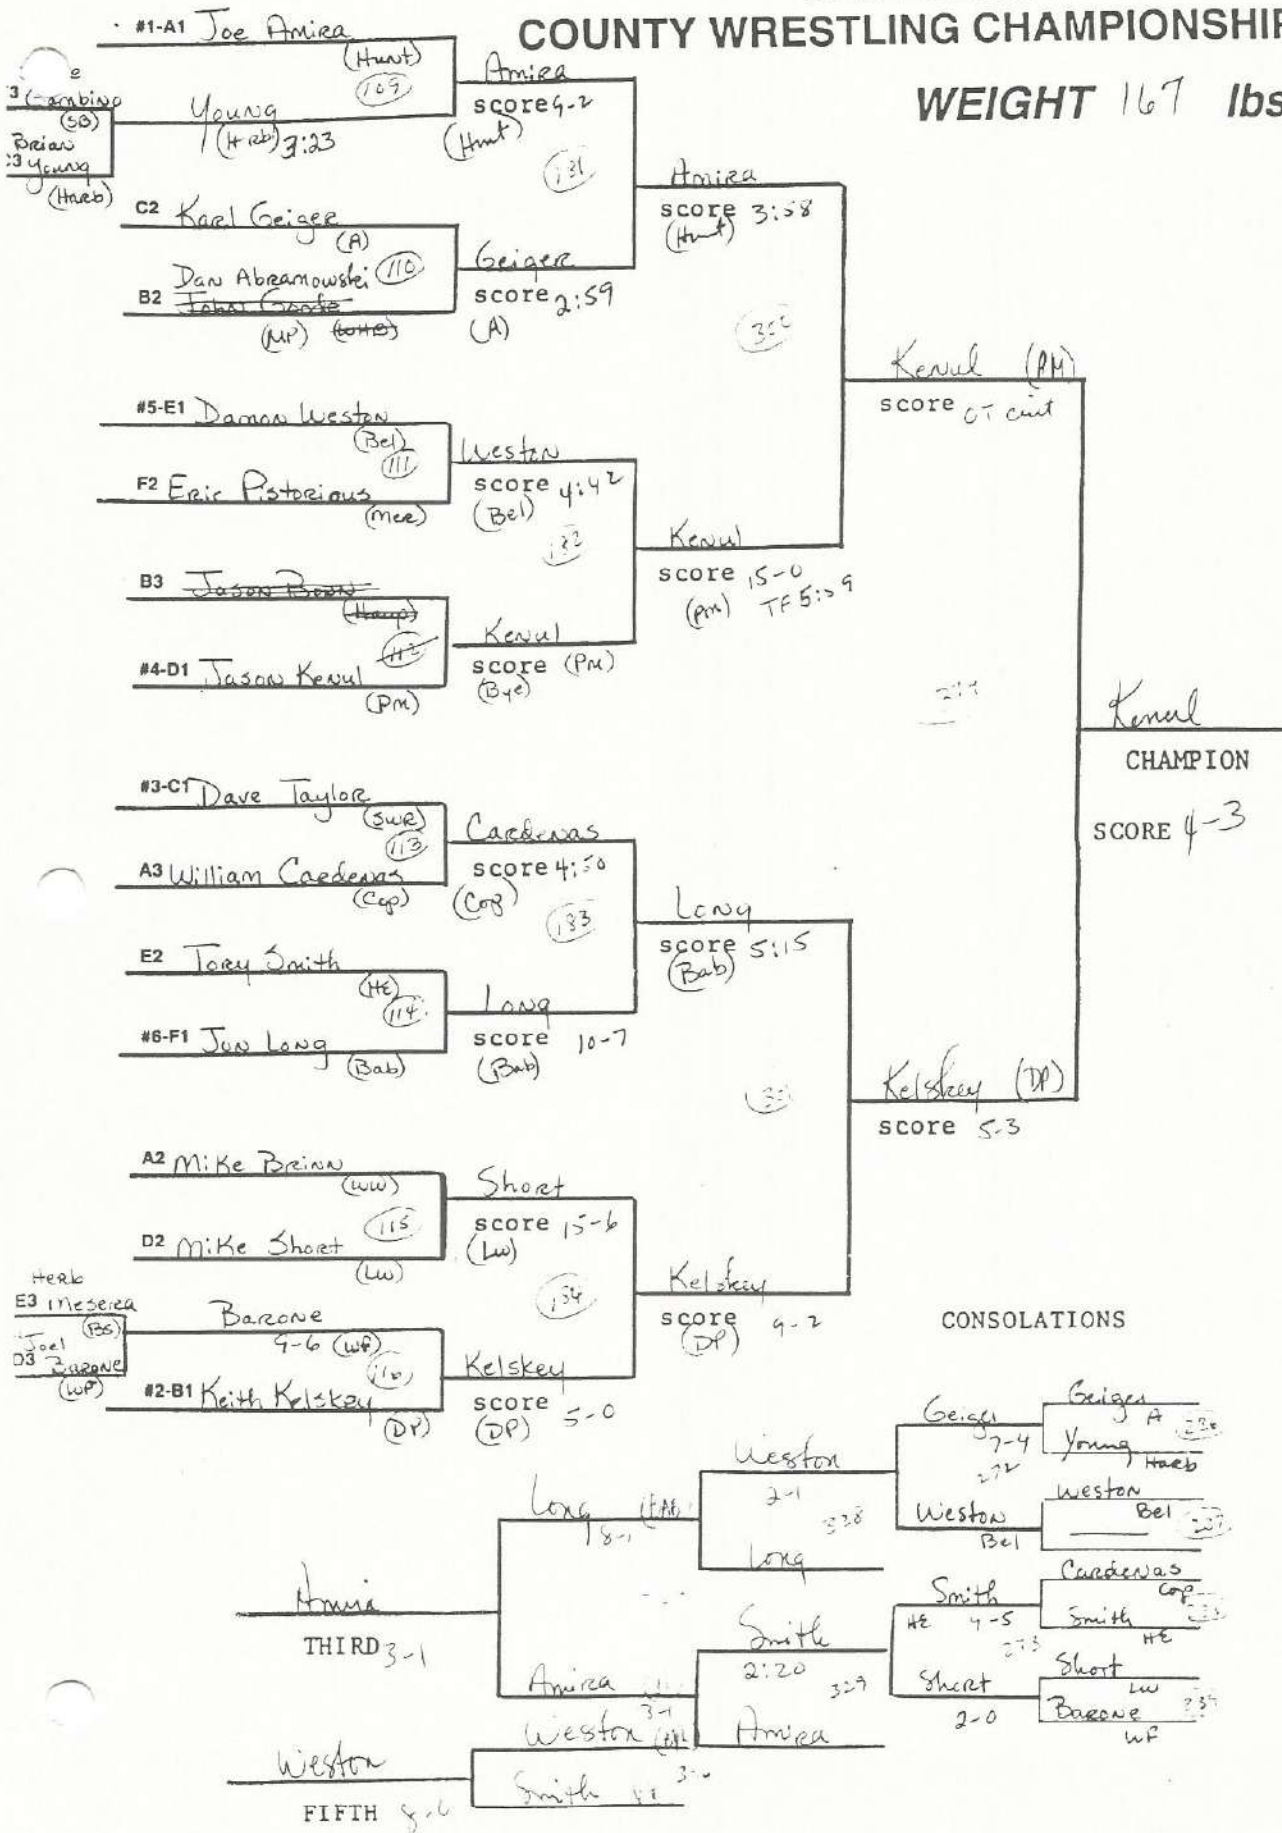

SECTION XI COUNTY WRESTLING CHAMPIONSHIP

WEIGHT 91 lbs

SECTION XI COUNTY WRESTLING CHAMPIONSHIP

WEIGHT 112 lbs

SECTION XI COUNTY WRESTLING CHAMPIONSHIP

WEIGHT 119 lbs

SECTION XI COUNTY WRESTLING CHAMPIONSHIP

WEIGHT 126 lbs

SECTION XI COUNTY WRESTLING CHAMPIONSHIP

WEIGHT 145 lbs

SECTION XI COUNTY WRESTLING CHAMPIONSHIP

WEIGHT 155 lbs

CONSOLATIONS

SECTION XI COUNTY WRESTLING CHAMPIONSHIP

WEIGHT 167 lbs

SECTION XI COUNTY WRESTLING CHAMPIONSHIP

WEIGHT 177 lbs

SECTION XI COUNTY WRESTLING CHAMPIONSHIP

WEIGHT 215 lbs

SECTION XI COUNTY WRESTLING CHAMPIONSHIP

WEIGHT 250 lbs

CONSOLATIONS

7:28
last bout