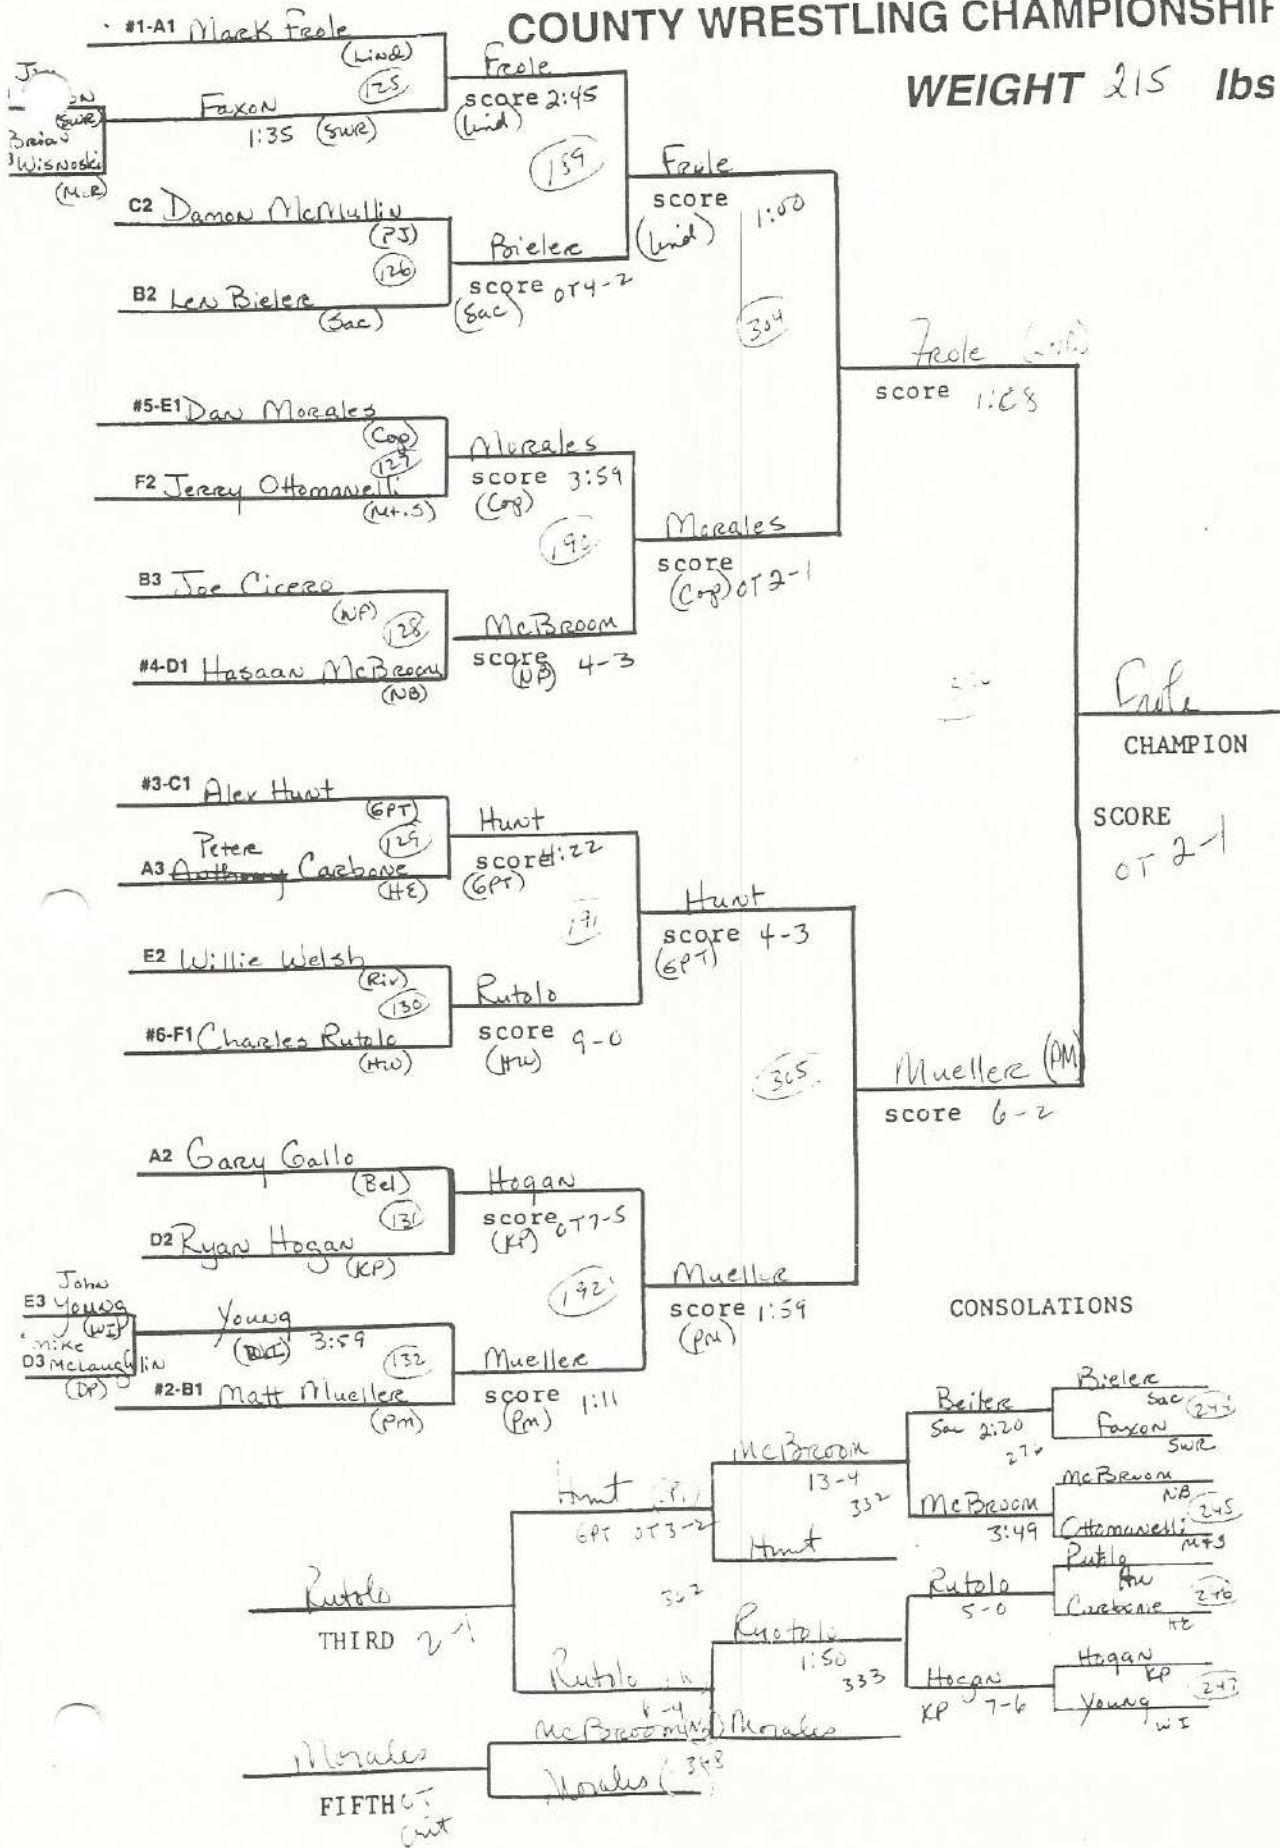

SECTION XI COUNTY WRESTLING CHAMPIONSHIP

WEIGHT 91 lbs

SECTION XI COUNTY WRESTLING CHAMPIONSHIP

WEIGHT 112 lbs

SECTION XI COUNTY WRESTLING CHAMPIONSHIP

WEIGHT 119 lbs

SECTION XI COUNTY WRESTLING CHAMPIONSHIP

WEIGHT 126 lbs

SECTION XI COUNTY WRESTLING CHAMPIONSHIP

WEIGHT 145 lbs

SECTION XI COUNTY WRESTLING CHAMPIONSHIP

WEIGHT 155 lbs

CONSOLATIONS

SECTION XI COUNTY WRESTLING CHAMPIONSHIP

WEIGHT 167 lbs

SECTION XI COUNTY WRESTLING CHAMPIONSHIP

WEIGHT 177 lbs

SECTION XI COUNTY WRESTLING CHAMPIONSHIP

WEIGHT 215 lbs

SECTION XI COUNTY WRESTLING CHAMPIONSHIP

WEIGHT 250 lbs

CONSOLATIONS

7:28
last bout