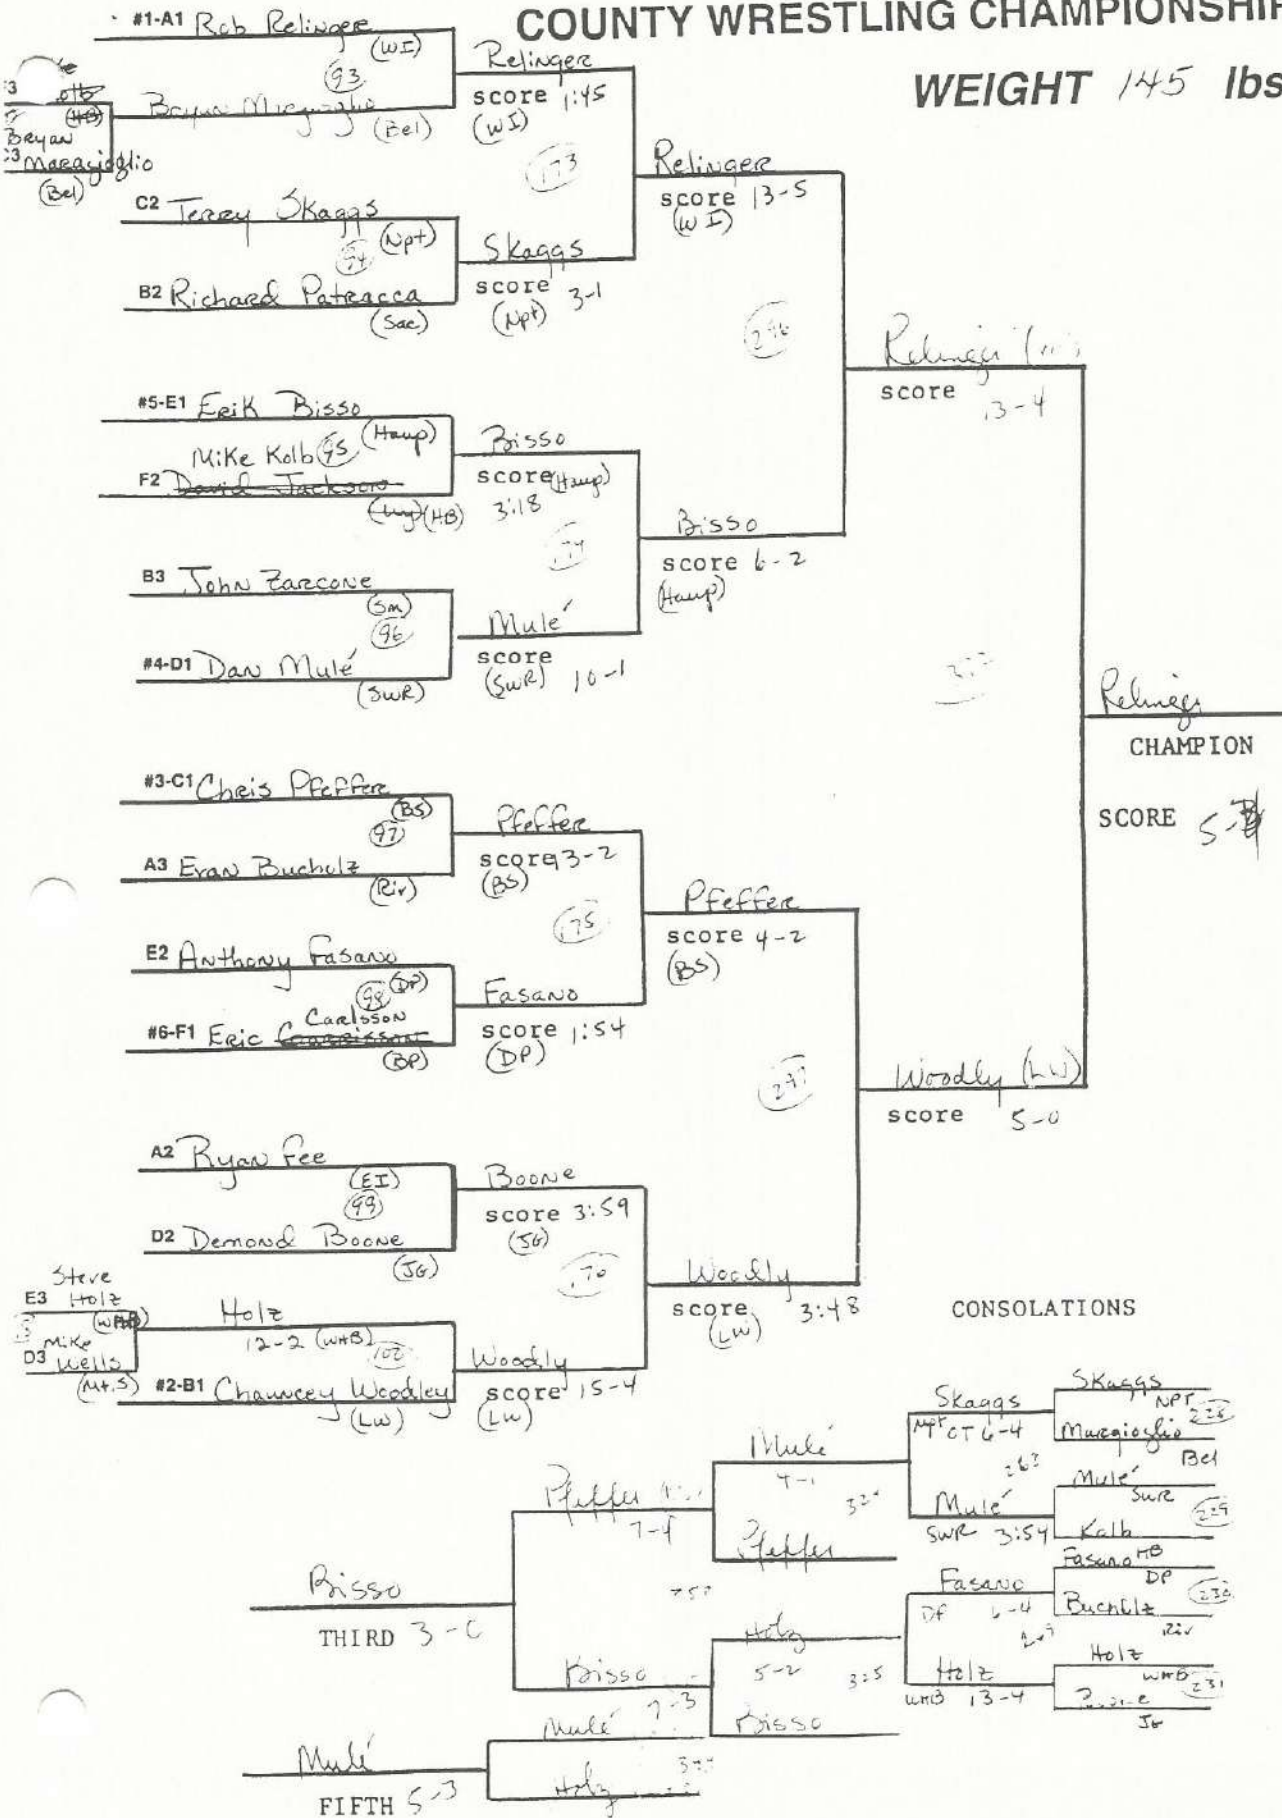

SECTION XI COUNTY WRESTLING CHAMPIONSHIP

WEIGHT 91 lbs

SECTION XI COUNTY WRESTLING CHAMPIONSHIP

WEIGHT 112 lbs

SECTION XI COUNTY WRESTLING CHAMPIONSHIP

WEIGHT 119 lbs

SECTION XI COUNTY WRESTLING CHAMPIONSHIP

WEIGHT 126 lbs

SECTION XI COUNTY WRESTLING CHAMPIONSHIP

WEIGHT 145 lbs

SECTION XI COUNTY WRESTLING CHAMPIONSHIP

WEIGHT 155 lbs

CONSOLATIONS

SECTION XI COUNTY WRESTLING CHAMPIONSHIP

WEIGHT 167 lbs

SECTION XI COUNTY WRESTLING CHAMPIONSHIP

WEIGHT 177 lbs

SECTION XI COUNTY WRESTLING CHAMPIONSHIP

WEIGHT 215 lbs

SECTION XI COUNTY WRESTLING CHAMPIONSHIP

WEIGHT 250 lbs

CONSOLATIONS

7:28
last bout