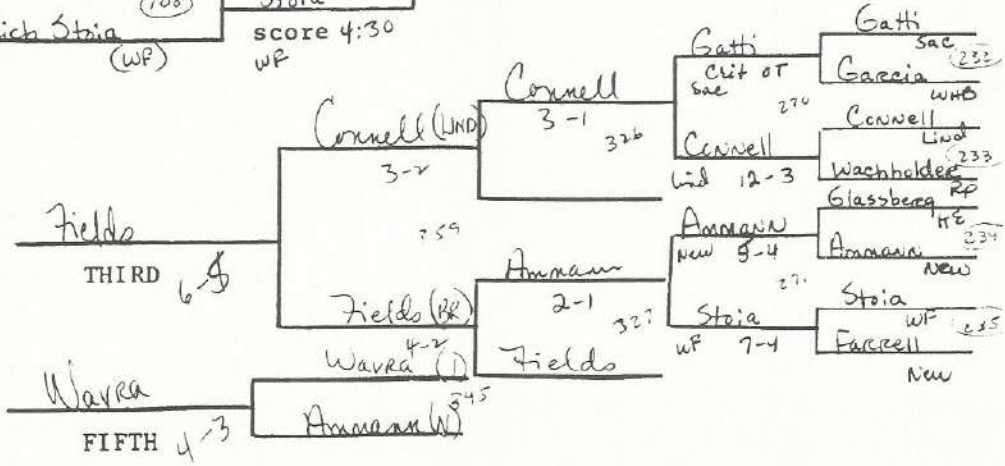

SECTION XI COUNTY WRESTLING CHAMPIONSHIP

WEIGHT 91 lbs

SECTION XI COUNTY WRESTLING CHAMPIONSHIP

WEIGHT 112 lbs

SECTION XI COUNTY WRESTLING CHAMPIONSHIP

WEIGHT 119 lbs

SECTION XI COUNTY WRESTLING CHAMPIONSHIP

WEIGHT 126 lbs

SECTION XI COUNTY WRESTLING CHAMPIONSHIP

WEIGHT 145 lbs

SECTION XI COUNTY WRESTLING CHAMPIONSHIP

WEIGHT 155 lbs

CONSOLATIONS

SECTION XI COUNTY WRESTLING CHAMPIONSHIP

WEIGHT 167 lbs

SECTION XI COUNTY WRESTLING CHAMPIONSHIP

WEIGHT 177 lbs

SECTION XI COUNTY WRESTLING CHAMPIONSHIP

WEIGHT 215 lbs

SECTION XI COUNTY WRESTLING CHAMPIONSHIP

WEIGHT 250 lbs

CONSOLATIONS

7:28
last bout