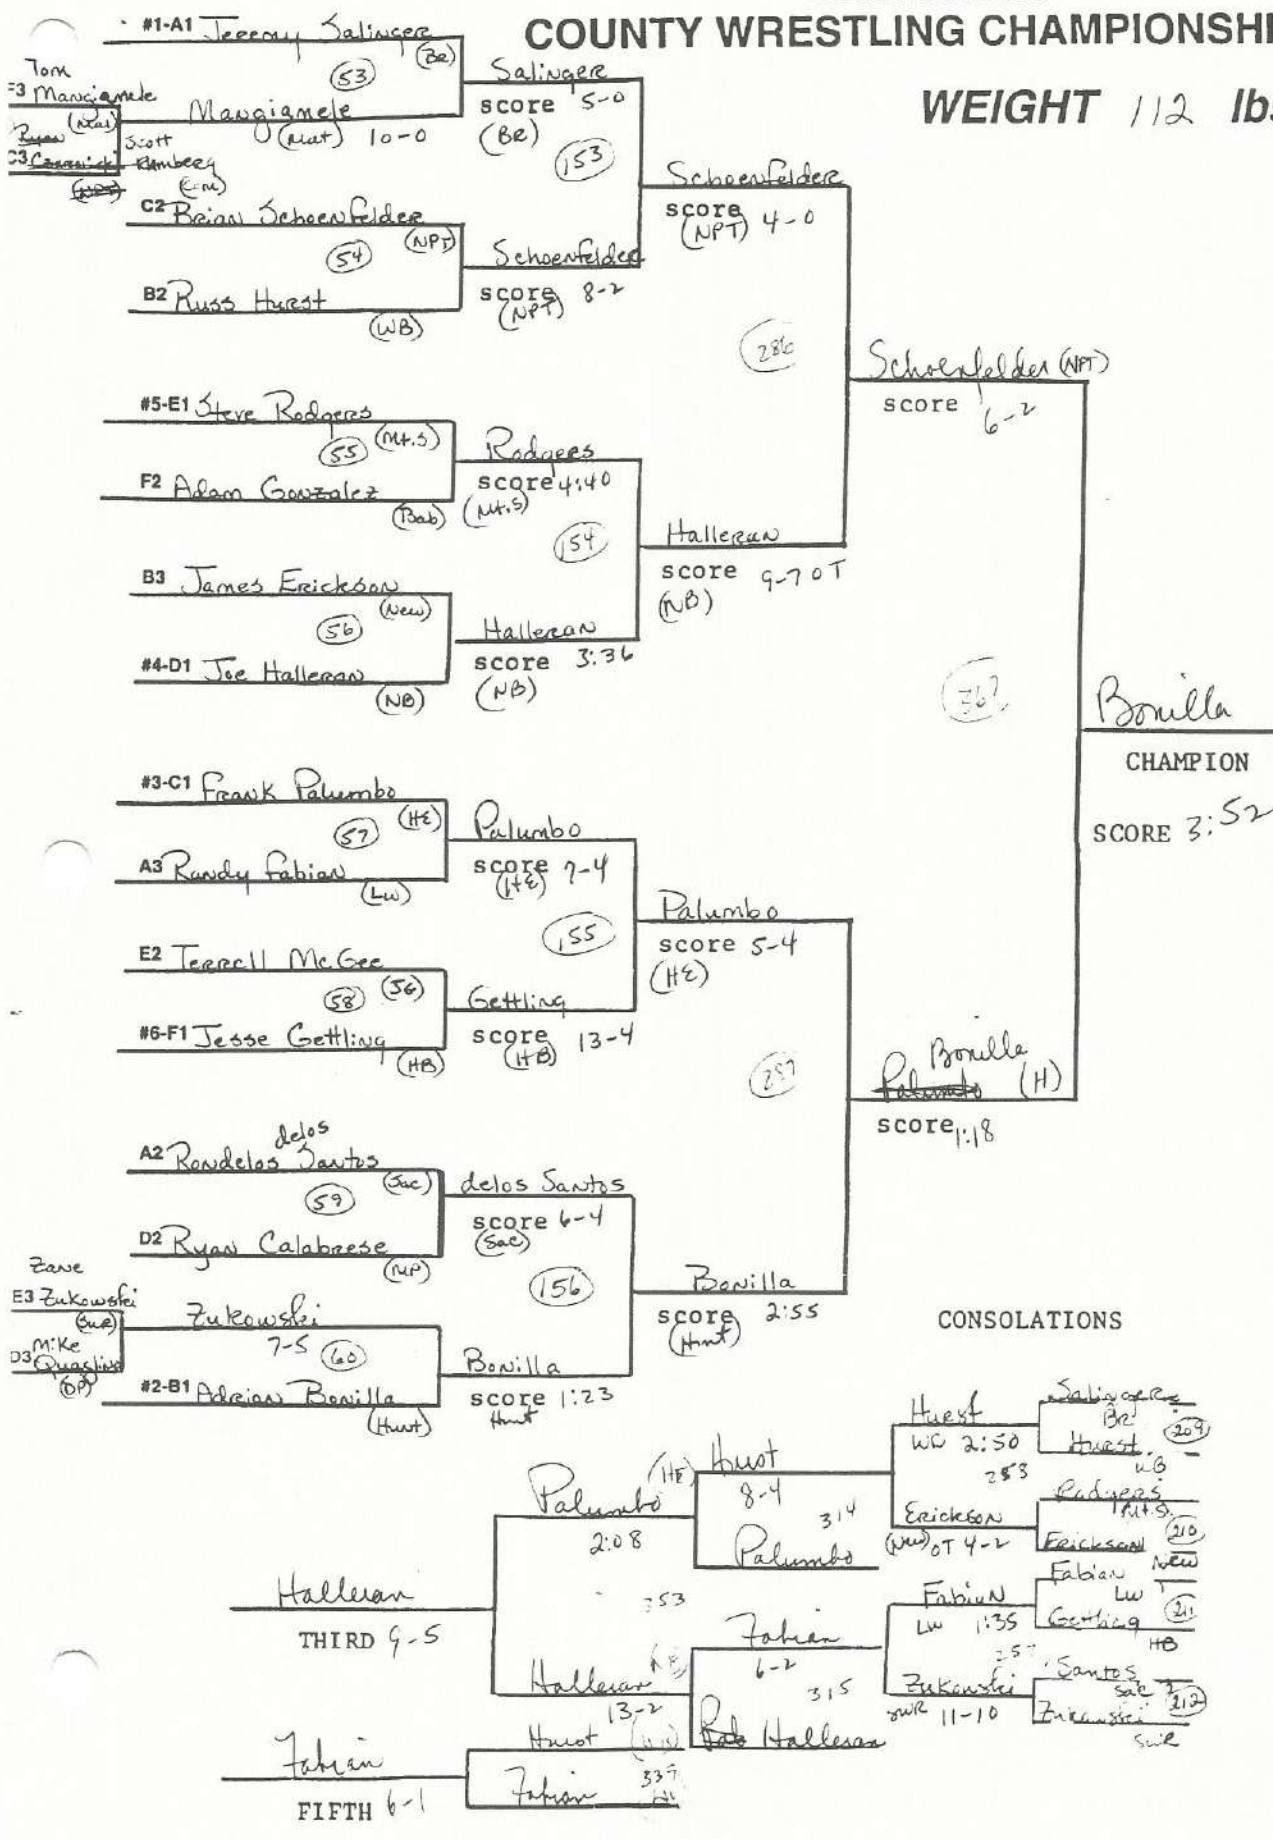

SECTION XI COUNTY WRESTLING CHAMPIONSHIP

WEIGHT 91 lbs

SECTION XI COUNTY WRESTLING CHAMPIONSHIP

WEIGHT 112 lbs

SECTION XI COUNTY WRESTLING CHAMPIONSHIP

WEIGHT 119 lbs

SECTION XI COUNTY WRESTLING CHAMPIONSHIP

WEIGHT 126 lbs

SECTION XI COUNTY WRESTLING CHAMPIONSHIP

WEIGHT 145 lbs

SECTION XI COUNTY WRESTLING CHAMPIONSHIP

WEIGHT 155 lbs

CONSOLATIONS

SECTION XI COUNTY WRESTLING CHAMPIONSHIP

WEIGHT 167 lbs

SECTION XI COUNTY WRESTLING CHAMPIONSHIP

WEIGHT 177 lbs

SECTION XI COUNTY WRESTLING CHAMPIONSHIP

WEIGHT 215 lbs

SECTION XI COUNTY WRESTLING CHAMPIONSHIP

WEIGHT 250 lbs

CONSOLATIONS

7:28
last bout