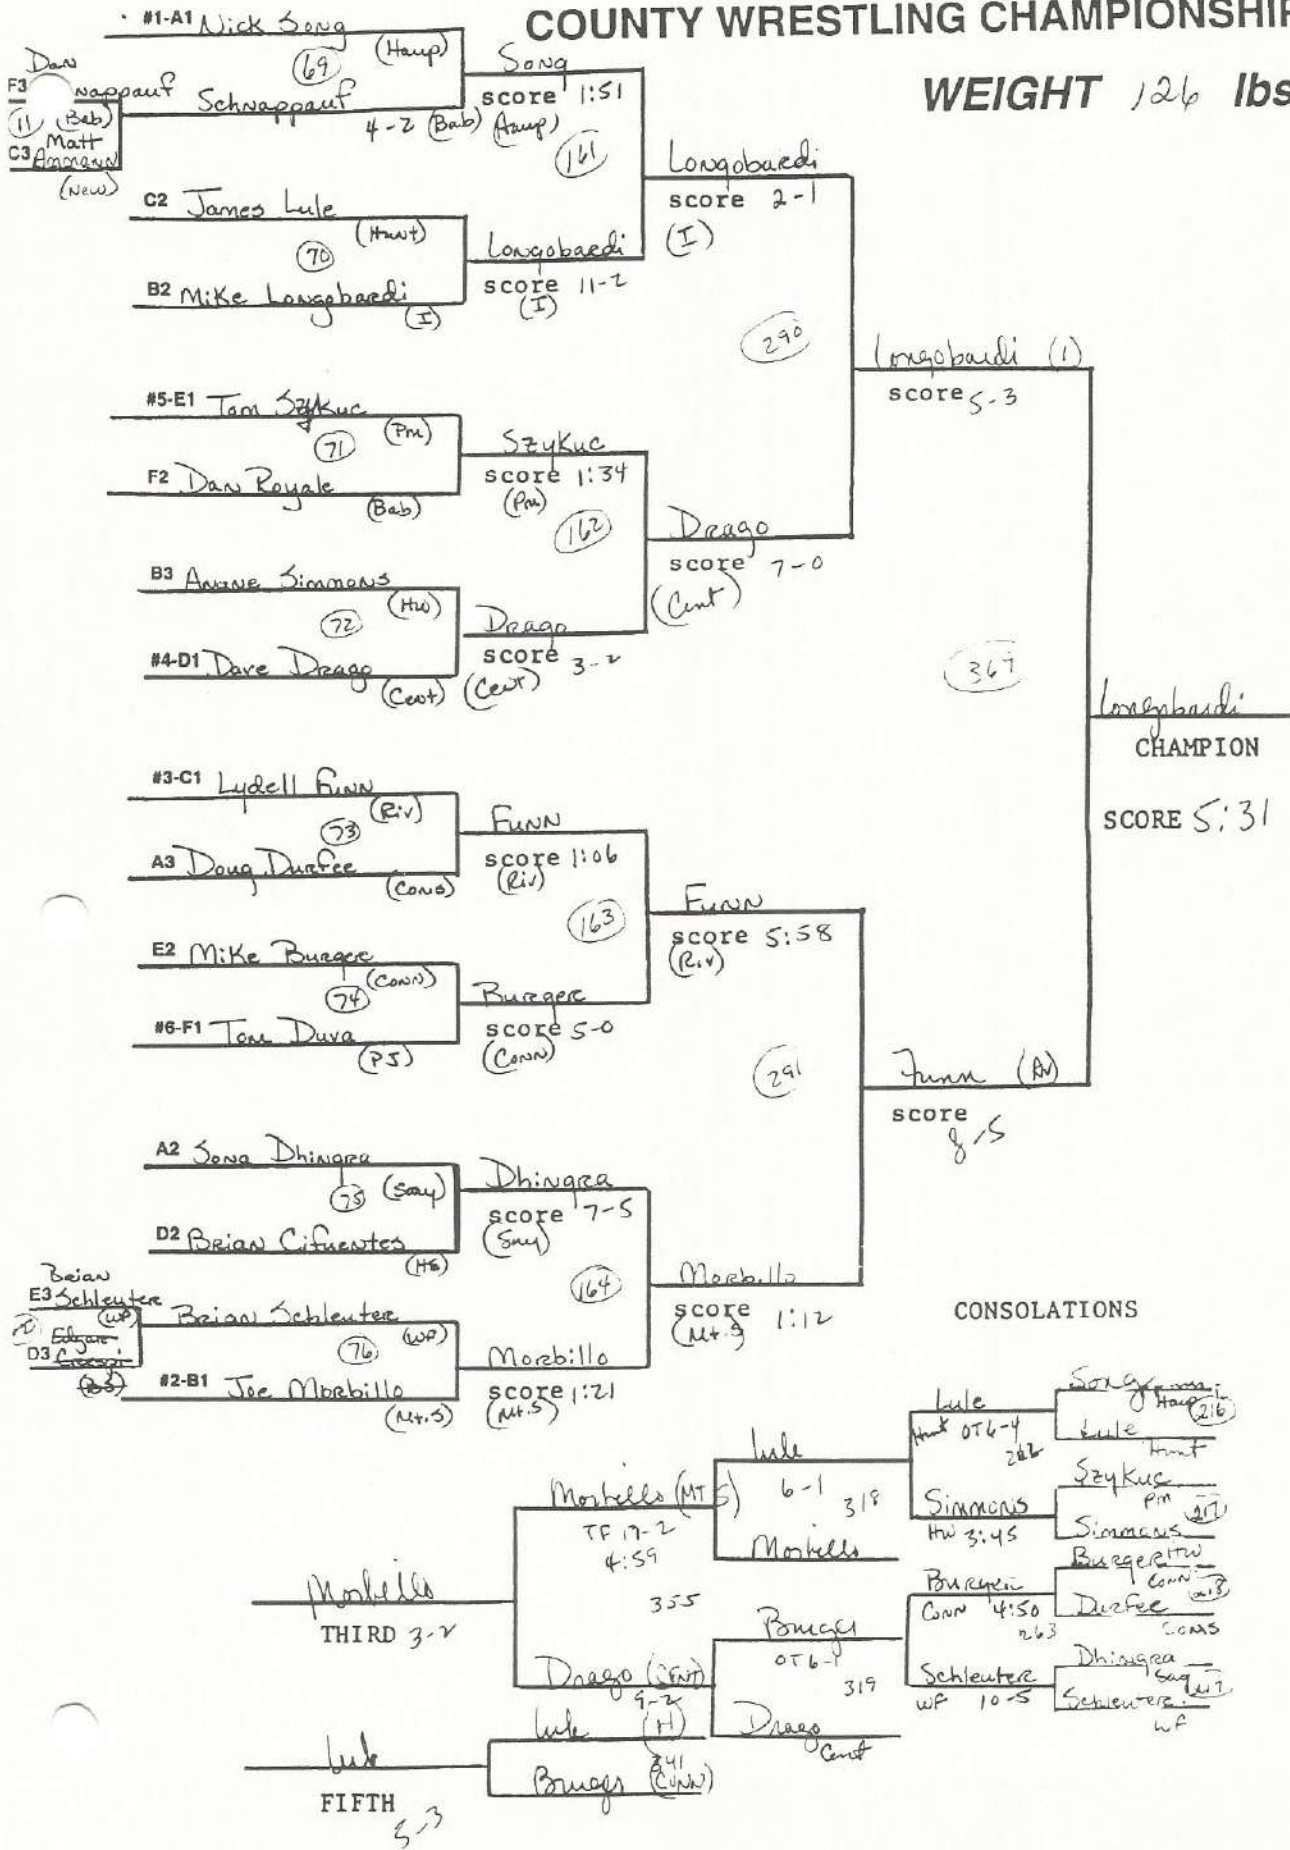

SECTION XI COUNTY WRESTLING CHAMPIONSHIP

WEIGHT 91 lbs

SECTION XI COUNTY WRESTLING CHAMPIONSHIP

WEIGHT 112 lbs

SECTION XI COUNTY WRESTLING CHAMPIONSHIP

WEIGHT 119 lbs

SECTION XI COUNTY WRESTLING CHAMPIONSHIP

WEIGHT 126 lbs

SECTION XI COUNTY WRESTLING CHAMPIONSHIP

WEIGHT 145 lbs

SECTION XI COUNTY WRESTLING CHAMPIONSHIP

WEIGHT 155 lbs

CONSOLATIONS

SECTION XI COUNTY WRESTLING CHAMPIONSHIP

WEIGHT 167 lbs

SECTION XI COUNTY WRESTLING CHAMPIONSHIP

WEIGHT 177 lbs

SECTION XI COUNTY WRESTLING CHAMPIONSHIP

WEIGHT 215 lbs

SECTION XI COUNTY WRESTLING CHAMPIONSHIP

WEIGHT 250 lbs

CONSOLATIONS

7:28
last bout