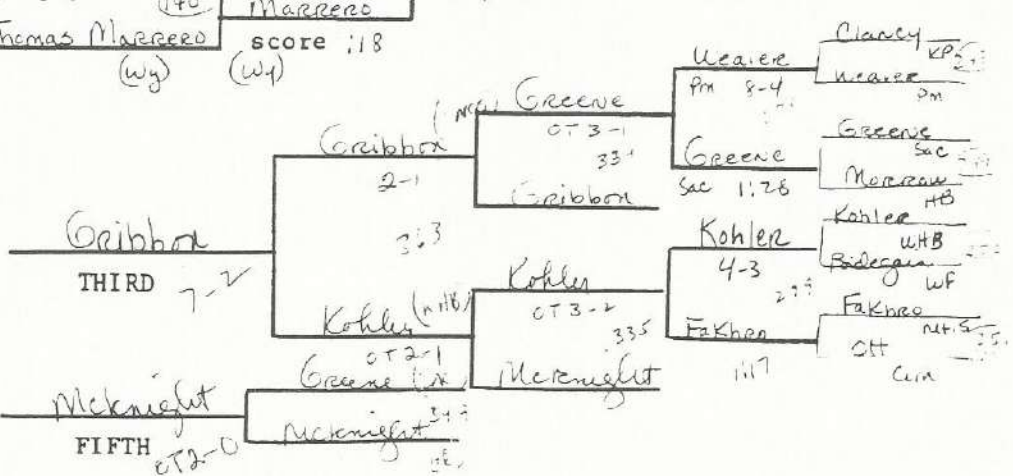

WEIGHT 126 lbs

SECTION XI COUNTY WRESTLING CHAMPIONSHIP

WEIGHT 145 lbs

SECTION XI COUNTY WRESTLING CHAMPIONSHIP

WEIGHT 155 lbs

CONSOLATIONS

SECTION XI COUNTY WRESTLING CHAMPIONSHIP

WEIGHT 167 lbs

SECTION XI COUNTY WRESTLING CHAMPIONSHIP

WEIGHT 177 lbs

SECTION XI COUNTY WRESTLING CHAMPIONSHIP

WEIGHT 215 lbs

SECTION XI COUNTY WRESTLING CHAMPIONSHIP

WEIGHT 250 lbs

CONSOLATIONS

7:28
last bout