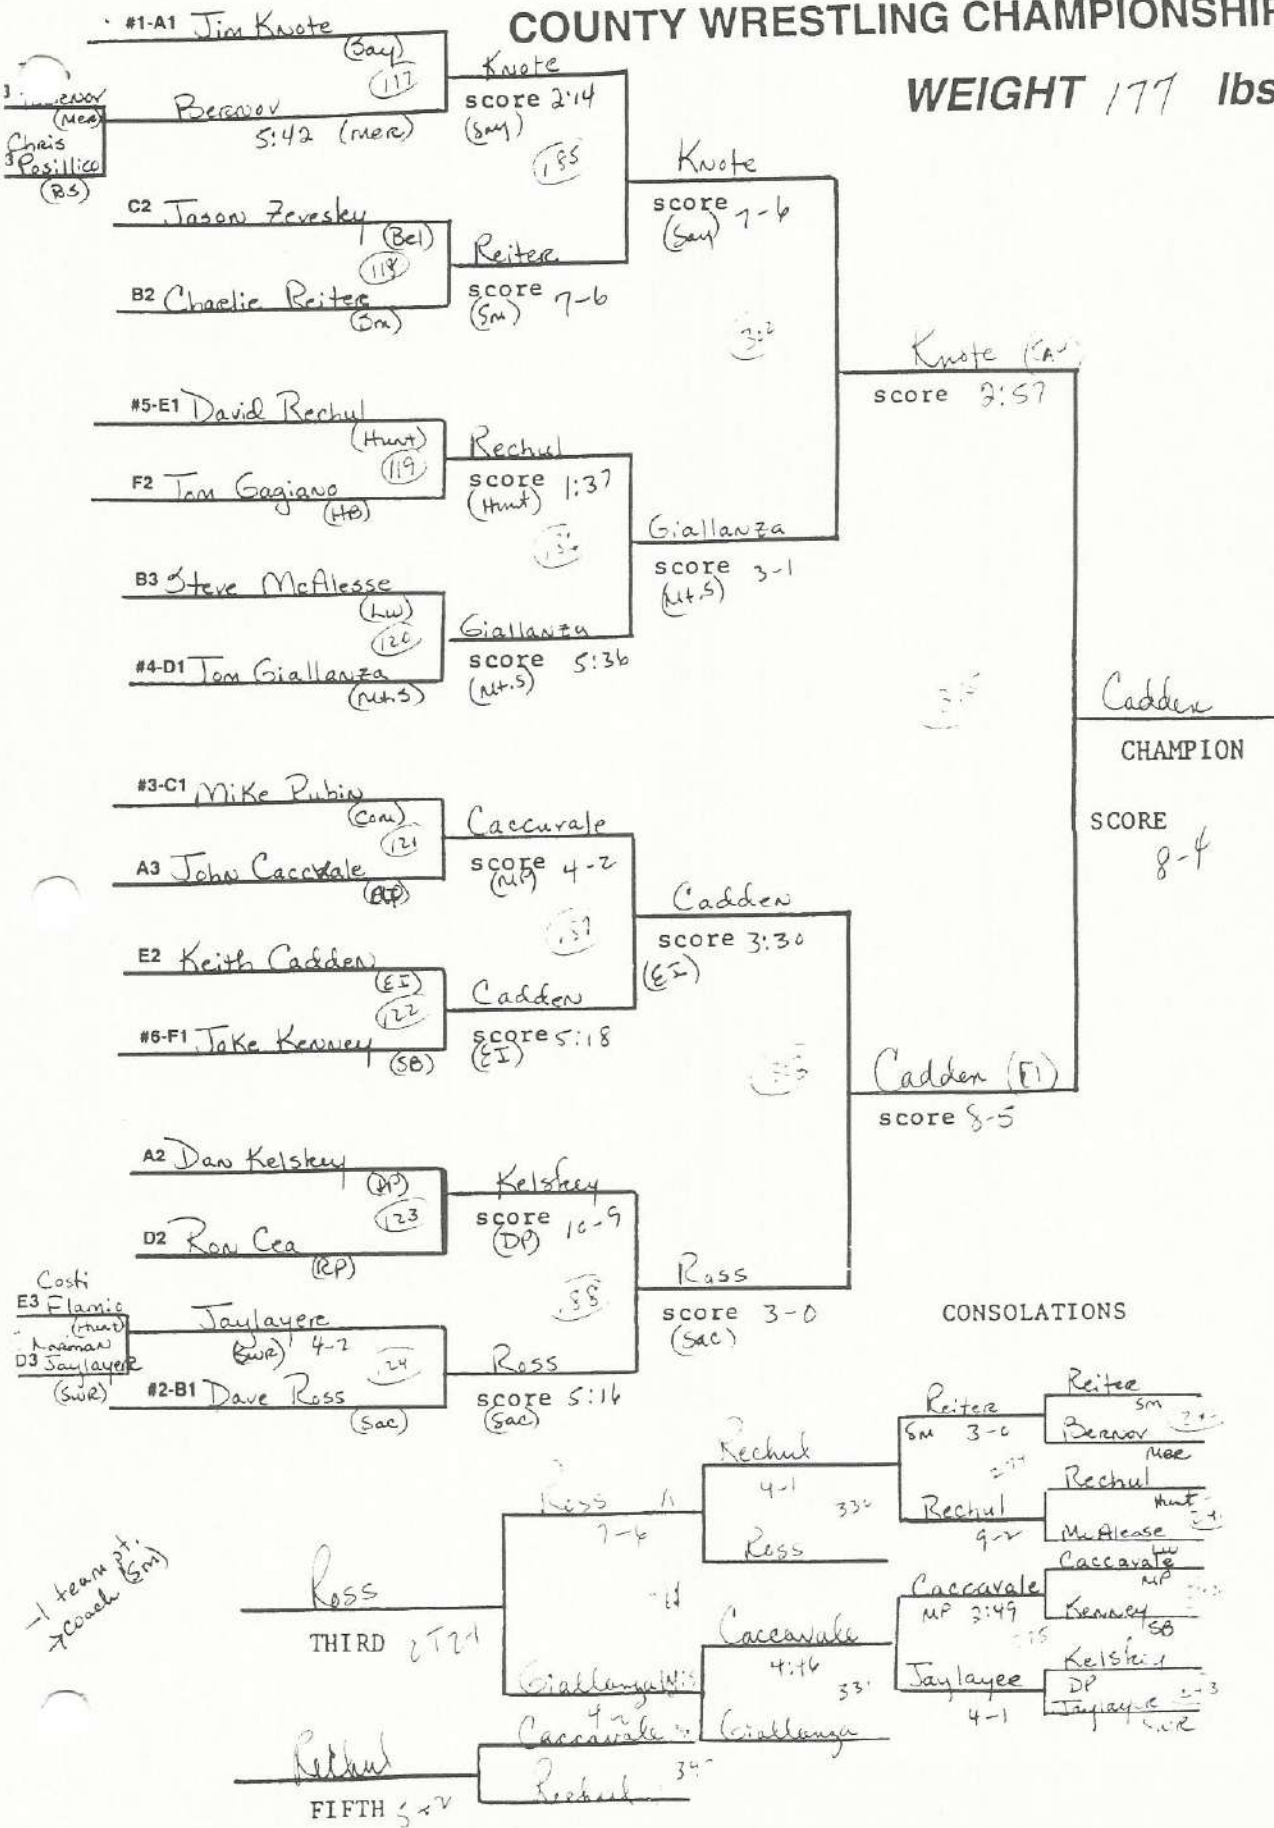

SECTION XI COUNTY WRESTLING CHAMPIONSHIP

WEIGHT 91 lbs

SECTION XI COUNTY WRESTLING CHAMPIONSHIP

WEIGHT 112 lbs

SECTION XI COUNTY WRESTLING CHAMPIONSHIP

WEIGHT 119 lbs

SECTION XI COUNTY WRESTLING CHAMPIONSHIP

WEIGHT 126 lbs

SECTION XI COUNTY WRESTLING CHAMPIONSHIP

WEIGHT 145 lbs

SECTION XI COUNTY WRESTLING CHAMPIONSHIP

WEIGHT 155 lbs

CONSOLATIONS

SECTION XI COUNTY WRESTLING CHAMPIONSHIP

WEIGHT 167 lbs

SECTION XI COUNTY WRESTLING CHAMPIONSHIP

WEIGHT 177 lbs

SECTION XI COUNTY WRESTLING CHAMPIONSHIP

WEIGHT 215 lbs

SECTION XI COUNTY WRESTLING CHAMPIONSHIP

WEIGHT 250 lbs

CONSOLATIONS

7:28
last bout