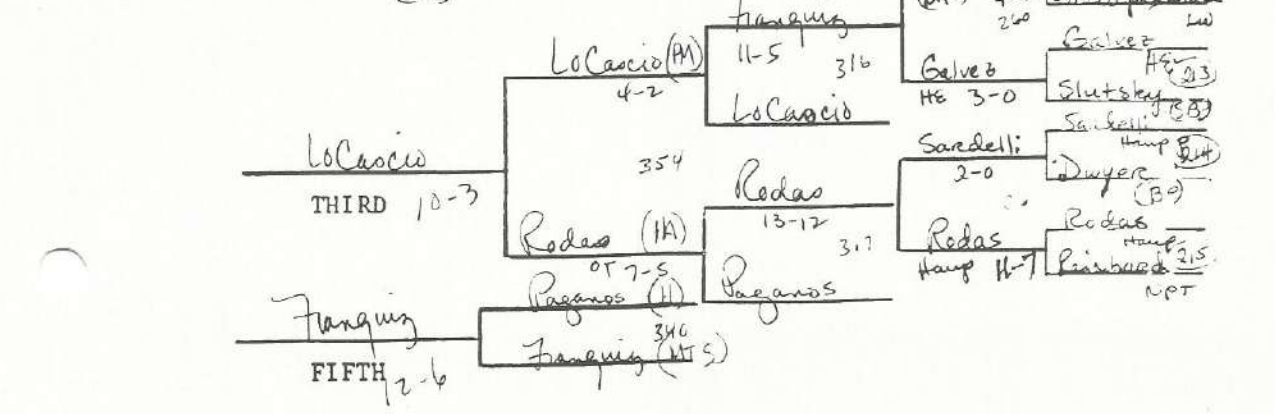

SECTION XI COUNTY WRESTLING CHAMPIONSHIP

WEIGHT 91 lbs

SECTION XI COUNTY WRESTLING CHAMPIONSHIP

WEIGHT 112 lbs

SECTION XI COUNTY WRESTLING CHAMPIONSHIP

WEIGHT 119 lbs

SECTION XI COUNTY WRESTLING CHAMPIONSHIP

WEIGHT 126 lbs

SECTION XI COUNTY WRESTLING CHAMPIONSHIP

WEIGHT 145 lbs

SECTION XI COUNTY WRESTLING CHAMPIONSHIP

WEIGHT 155 lbs

CONSOLATIONS

SECTION XI COUNTY WRESTLING CHAMPIONSHIP

WEIGHT 167 lbs

SECTION XI COUNTY WRESTLING CHAMPIONSHIP

WEIGHT 177 lbs

SECTION XI COUNTY WRESTLING CHAMPIONSHIP

WEIGHT 215 lbs

SECTION XI COUNTY WRESTLING CHAMPIONSHIP

WEIGHT 250 lbs

CONSOLATIONS

7:28
last bout