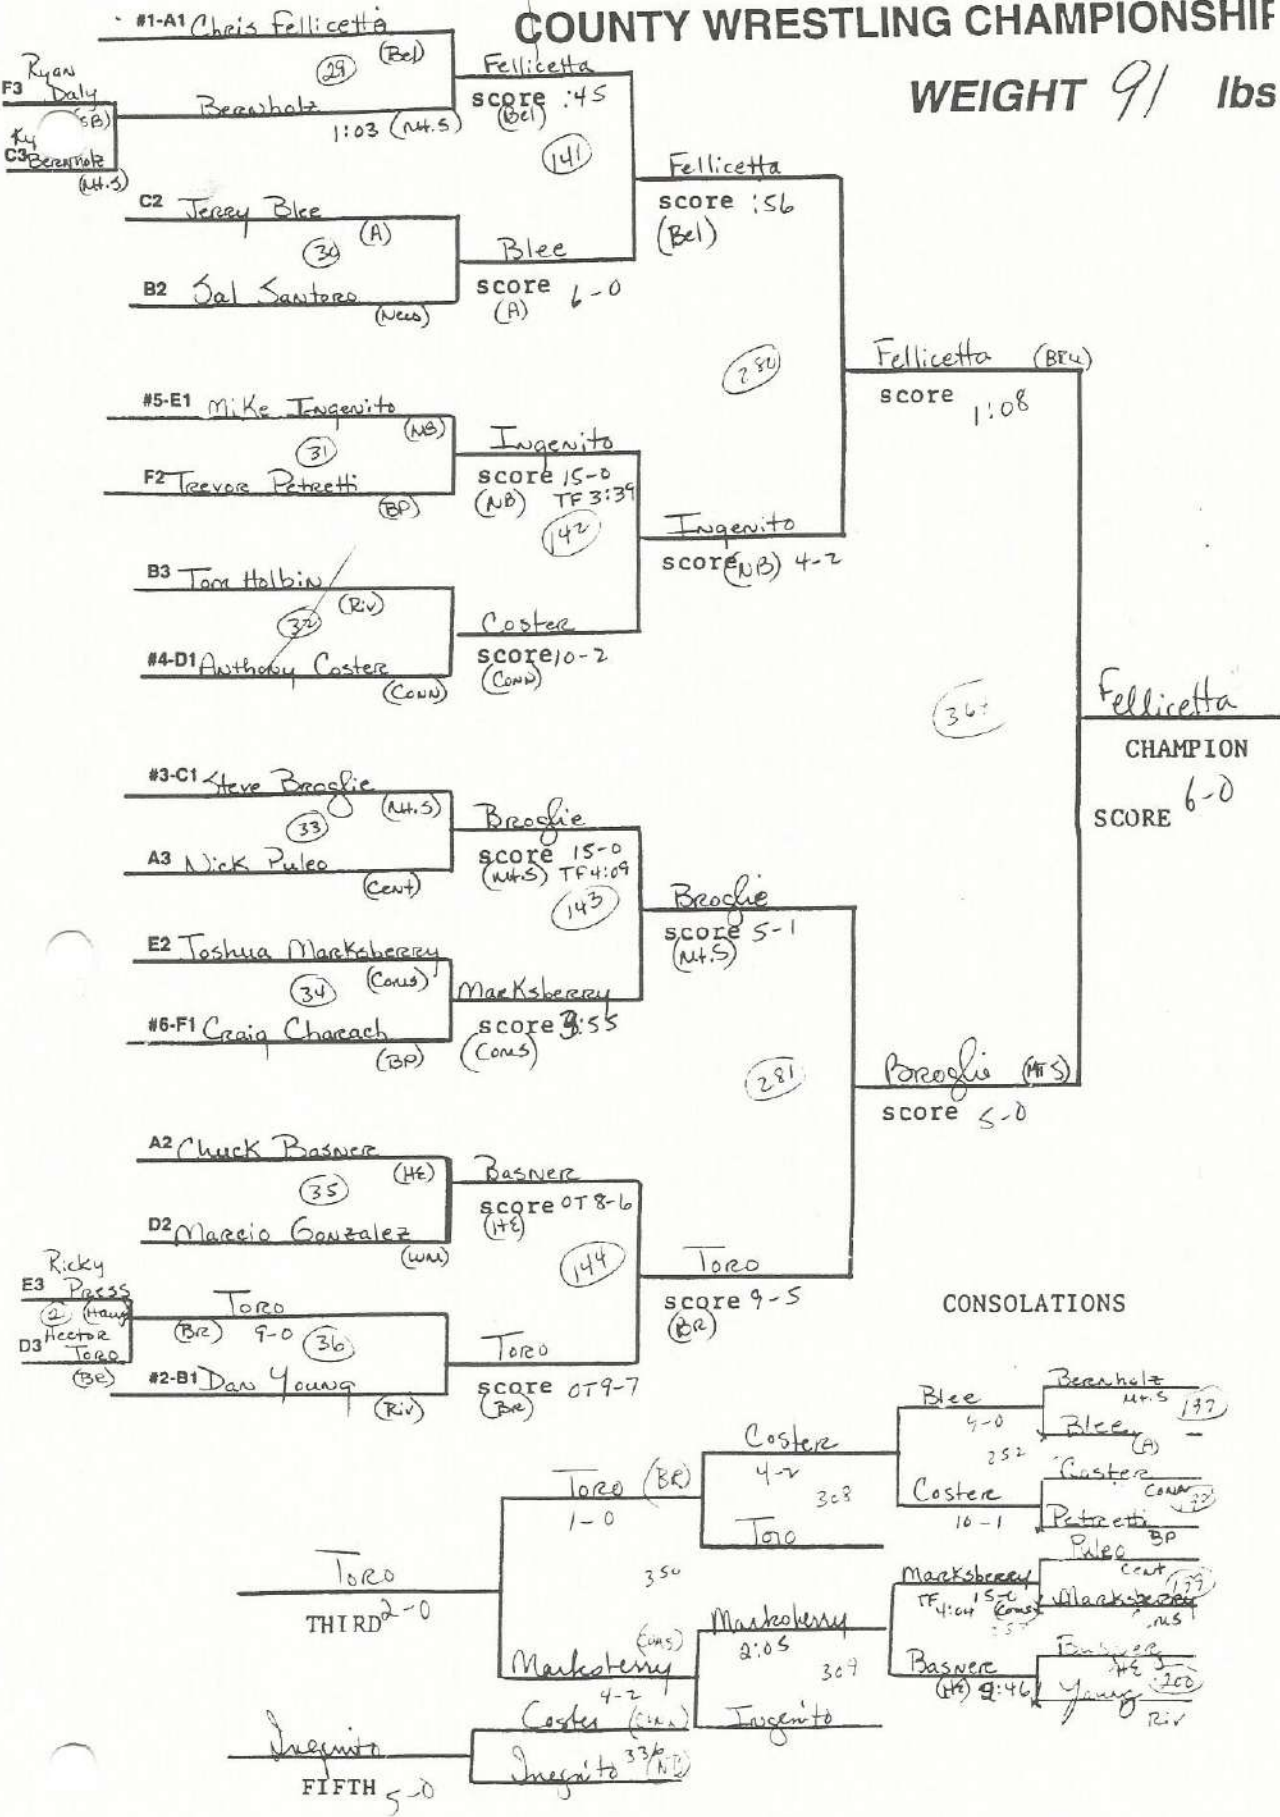

SECTION XI COUNTY WRESTLING CHAMPIONSHIP

WEIGHT 91 lbs

SECTION XI COUNTY WRESTLING CHAMPIONSHIP

WEIGHT 112 lbs

SECTION XI COUNTY WRESTLING CHAMPIONSHIP

WEIGHT 119 lbs

SECTION XI COUNTY WRESTLING CHAMPIONSHIP

WEIGHT 126 lbs

SECTION XI COUNTY WRESTLING CHAMPIONSHIP

WEIGHT 145 lbs

SECTION XI COUNTY WRESTLING CHAMPIONSHIP

WEIGHT 155 lbs

CONSOLATIONS

SECTION XI COUNTY WRESTLING CHAMPIONSHIP

WEIGHT 167 lbs

SECTION XI COUNTY WRESTLING CHAMPIONSHIP

WEIGHT 177 lbs

SECTION XI COUNTY WRESTLING CHAMPIONSHIP

WEIGHT 215 lbs

SECTION XI COUNTY WRESTLING CHAMPIONSHIP

WEIGHT 250 lbs

CONSOLATIONS

7:28
last bout