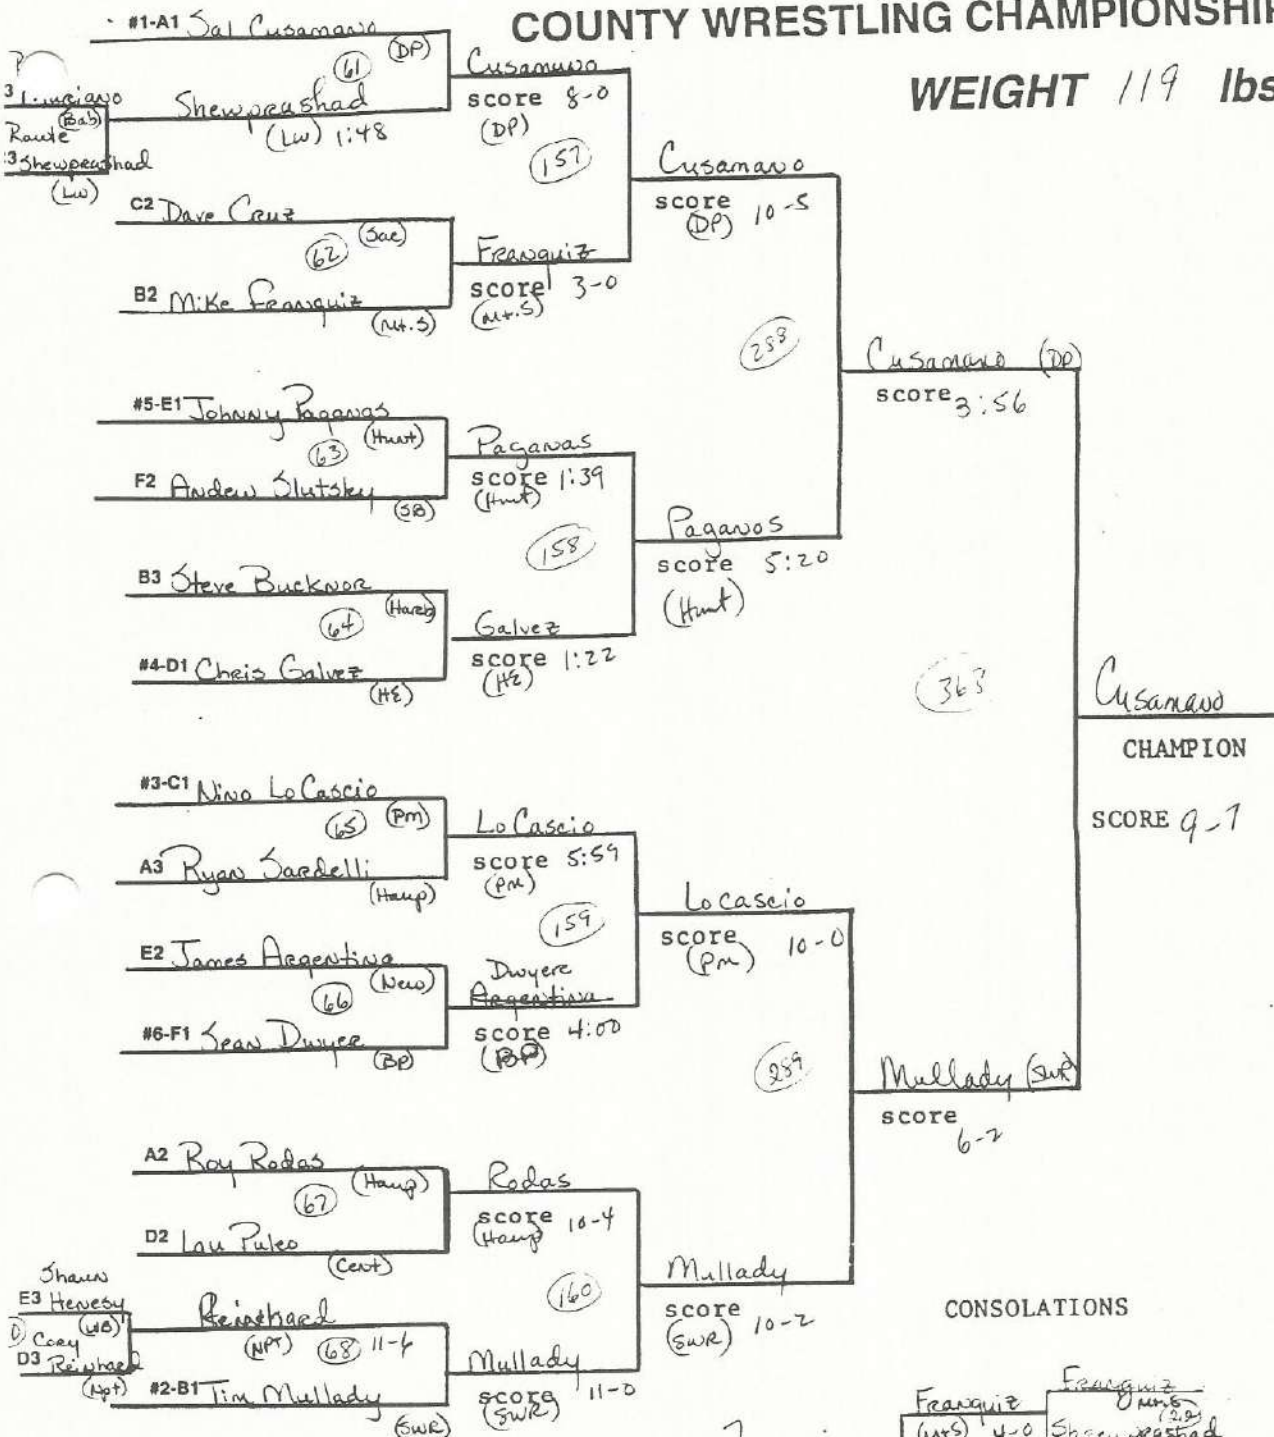

SECTION XI COUNTY WRESTLING CHAMPIONSHIP

WEIGHT 91 lbs

SECTION XI COUNTY WRESTLING CHAMPIONSHIP

WEIGHT 112 lbs

SECTION XI COUNTY WRESTLING CHAMPIONSHIP

WEIGHT 119 lbs

SECTION XI COUNTY WRESTLING CHAMPIONSHIP

WEIGHT 126 lbs

SECTION XI COUNTY WRESTLING CHAMPIONSHIP

WEIGHT 145 lbs

SECTION XI COUNTY WRESTLING CHAMPIONSHIP

WEIGHT 155 lbs

CONSOLATIONS

SECTION XI COUNTY WRESTLING CHAMPIONSHIP

WEIGHT 167 lbs

SECTION XI COUNTY WRESTLING CHAMPIONSHIP

WEIGHT 177 lbs

SECTION XI COUNTY WRESTLING CHAMPIONSHIP

WEIGHT 215 lbs

SECTION XI COUNTY WRESTLING CHAMPIONSHIP

WEIGHT 250 lbs

CONSOLATIONS

7:28
last bout