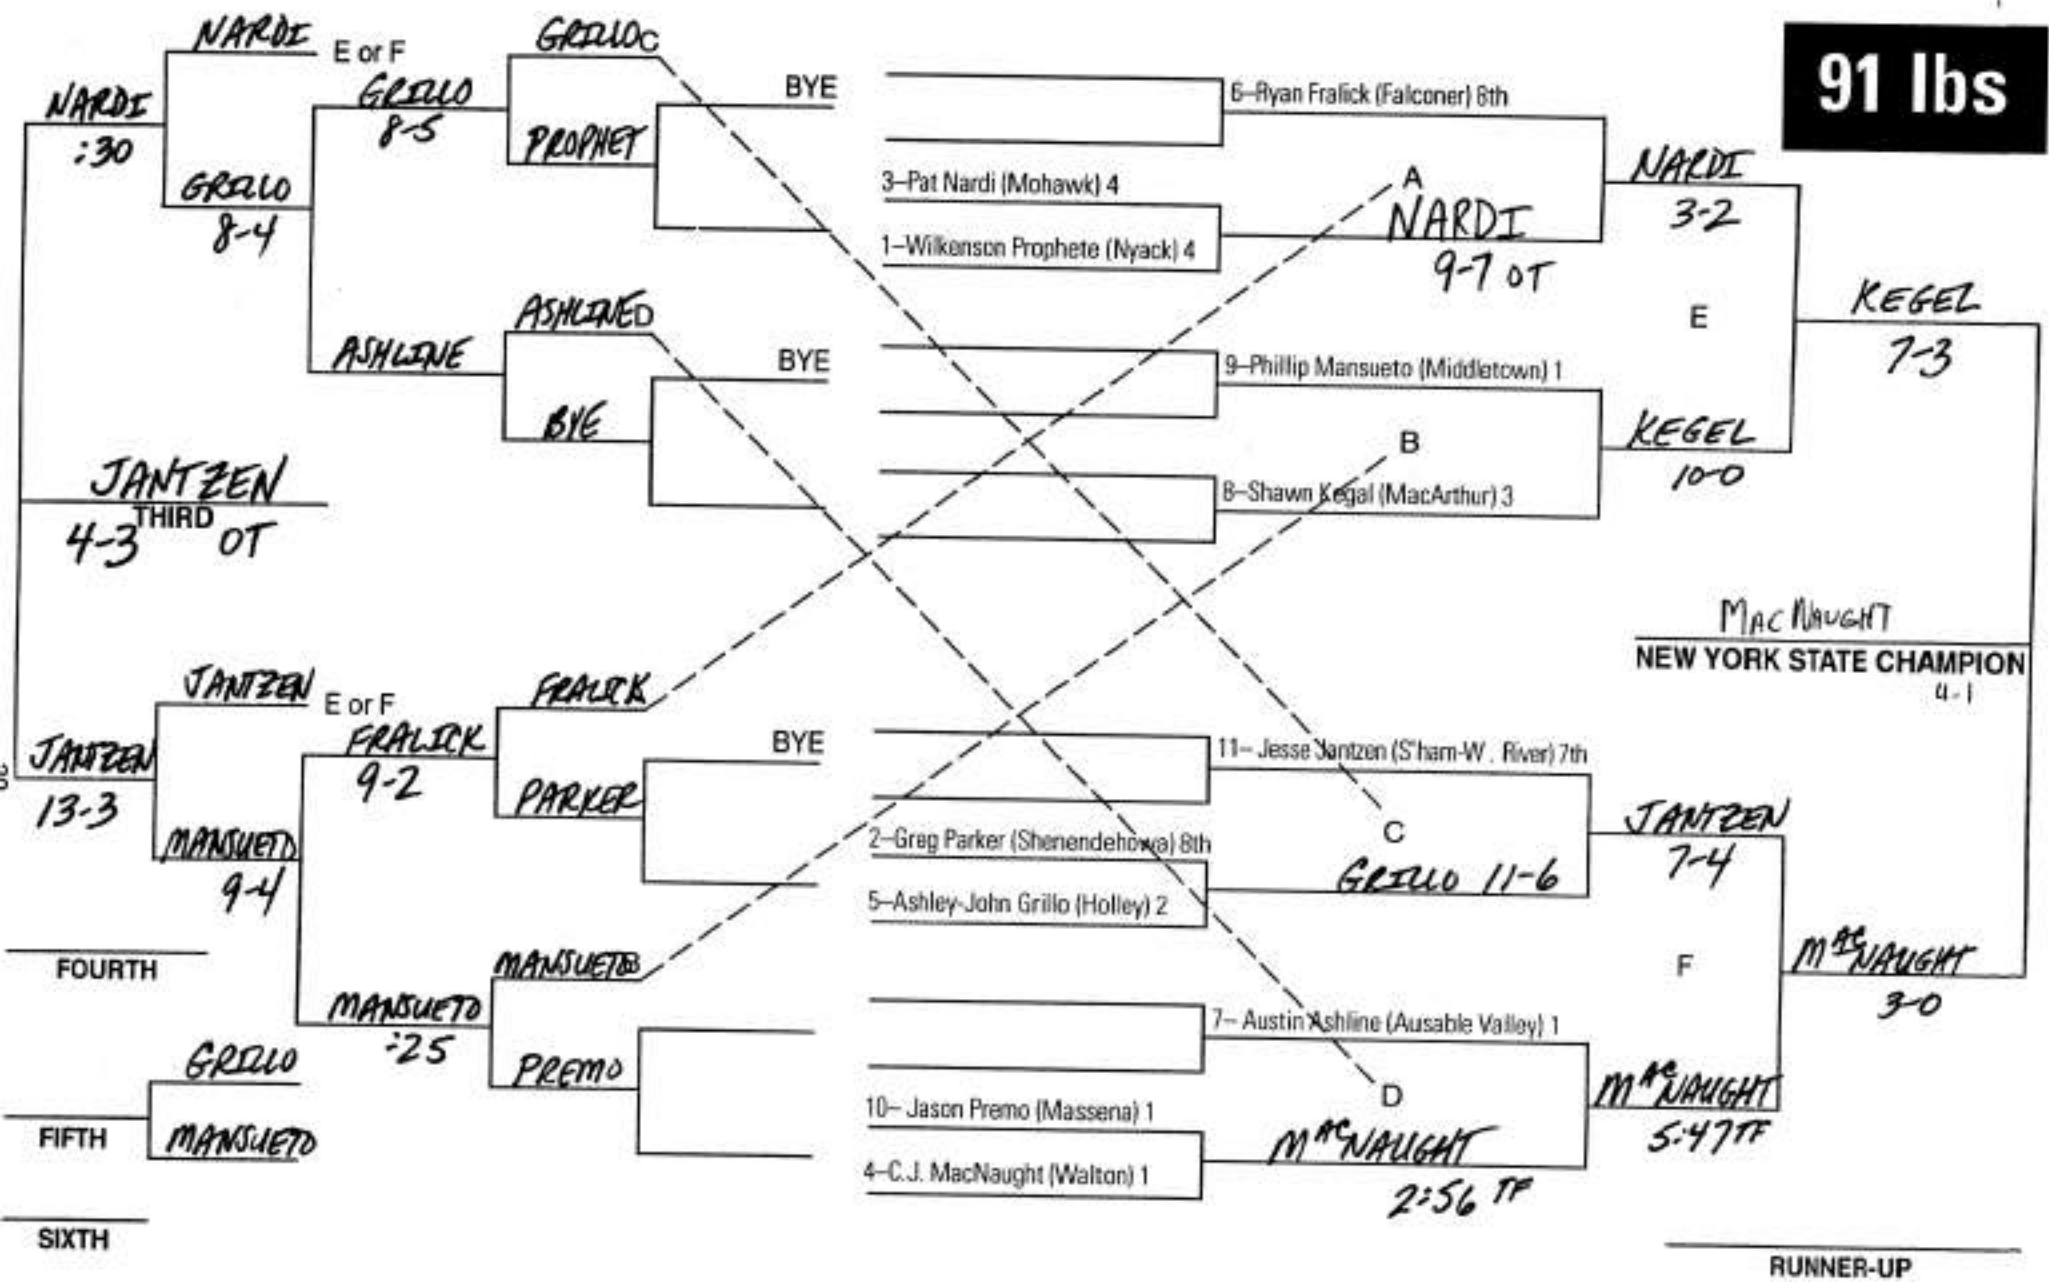

91 lbs

Number following wrestler's name indicates school year. 1-FR, 2-SOPH, 3-JR, 4-SR

All officials are members of the New York State Wrestling Officials Association and have been appointed by the Intersectional Wrestling Committee

Head Table Personnel:
Mike Young - Announcer
Duane Darling - Computer/Scoring
Keith Lyndaker - Computer/Scoring