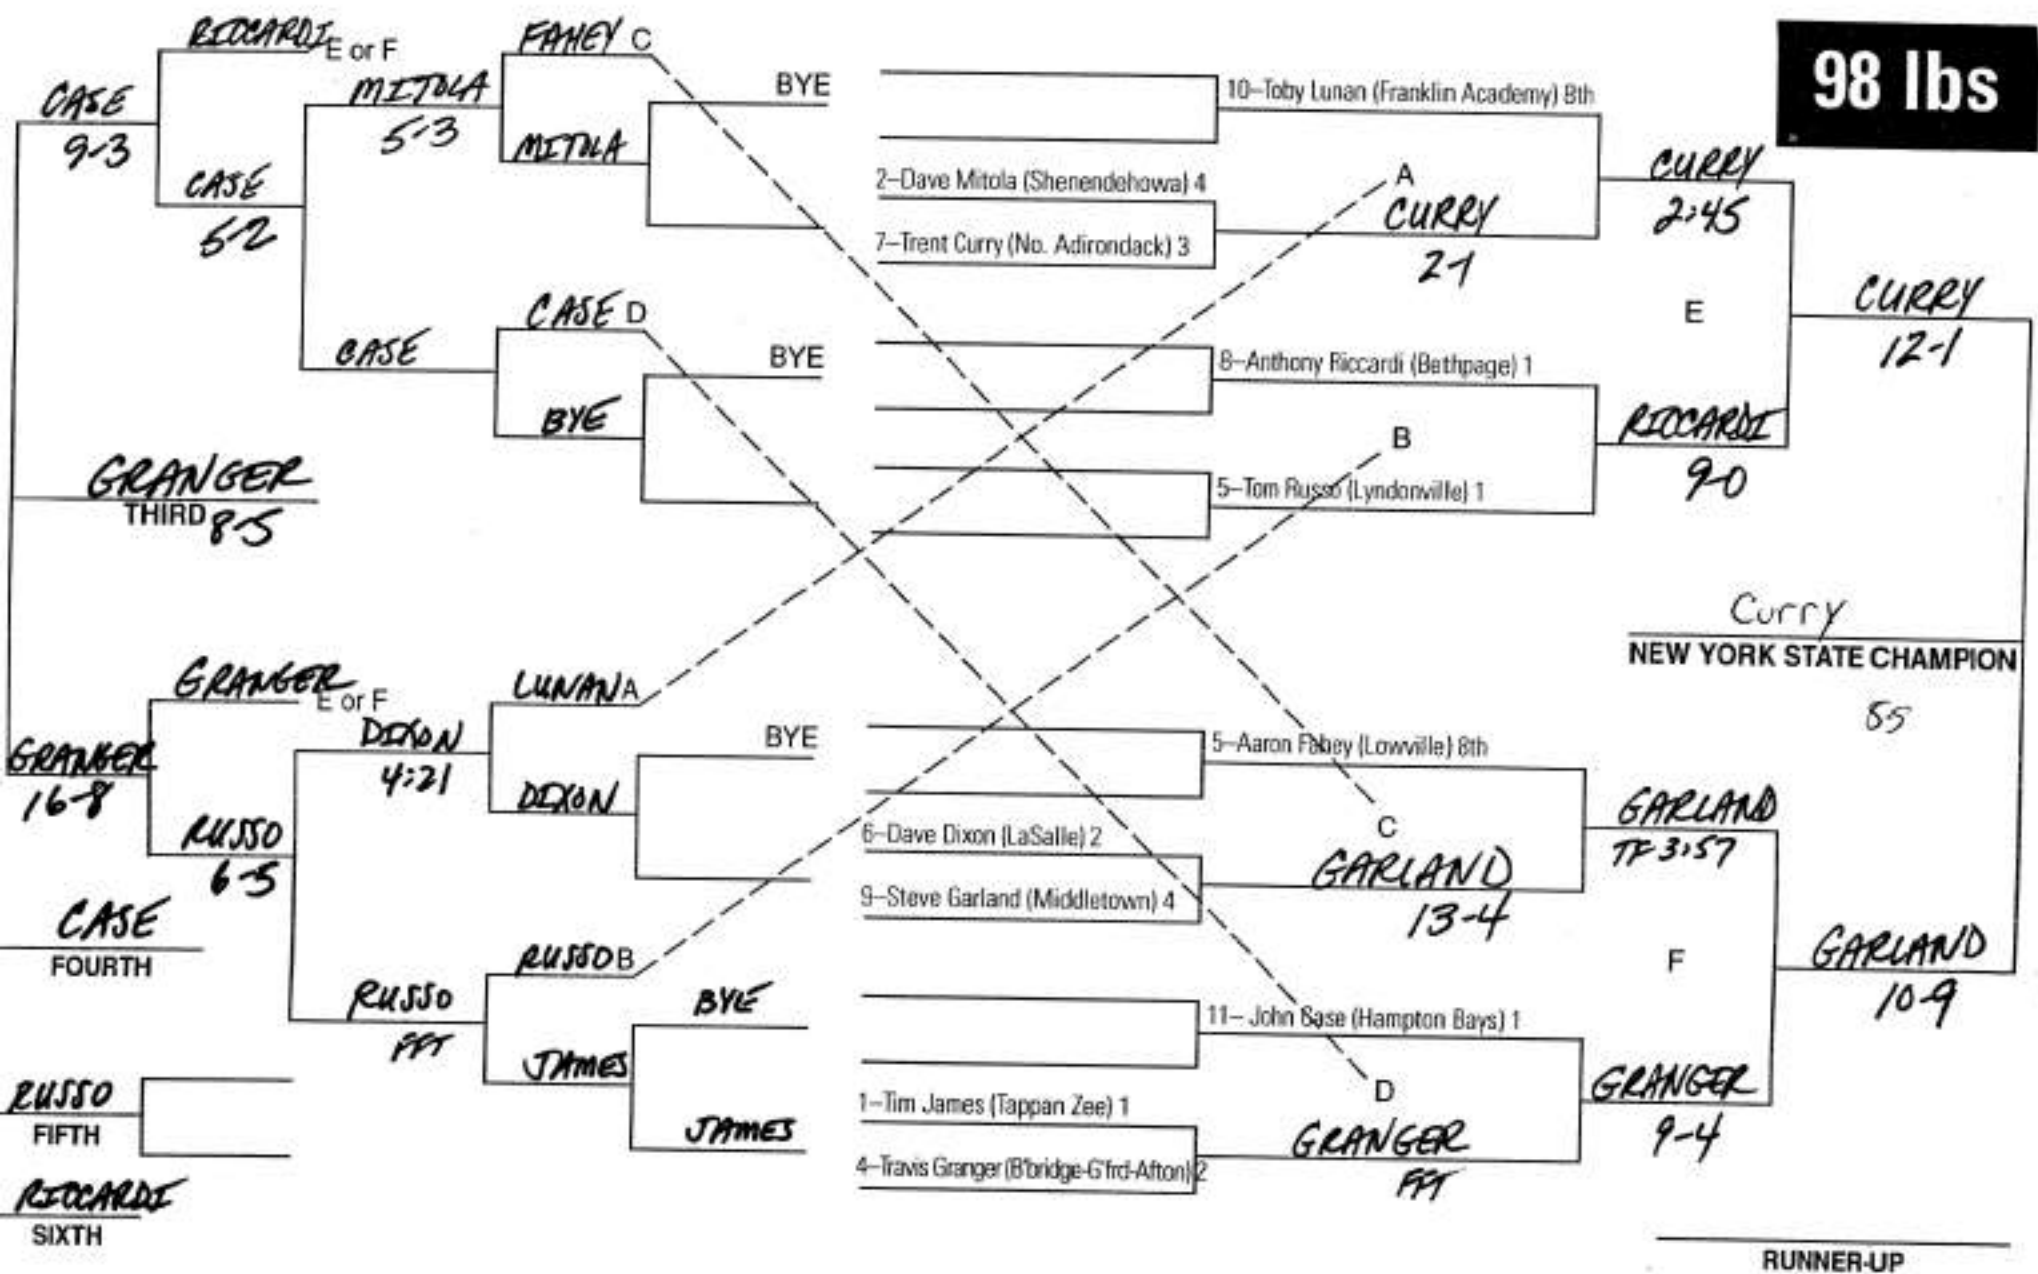

98 lbs

Number following wrestler's name indicates school year. 1-FR, 2-SOPH, 3-JR, 4-SR

Did You Know? That the New York State Champion at 177 lbs. in 1992 is now wrestling for Penn State and is undefeated this season?