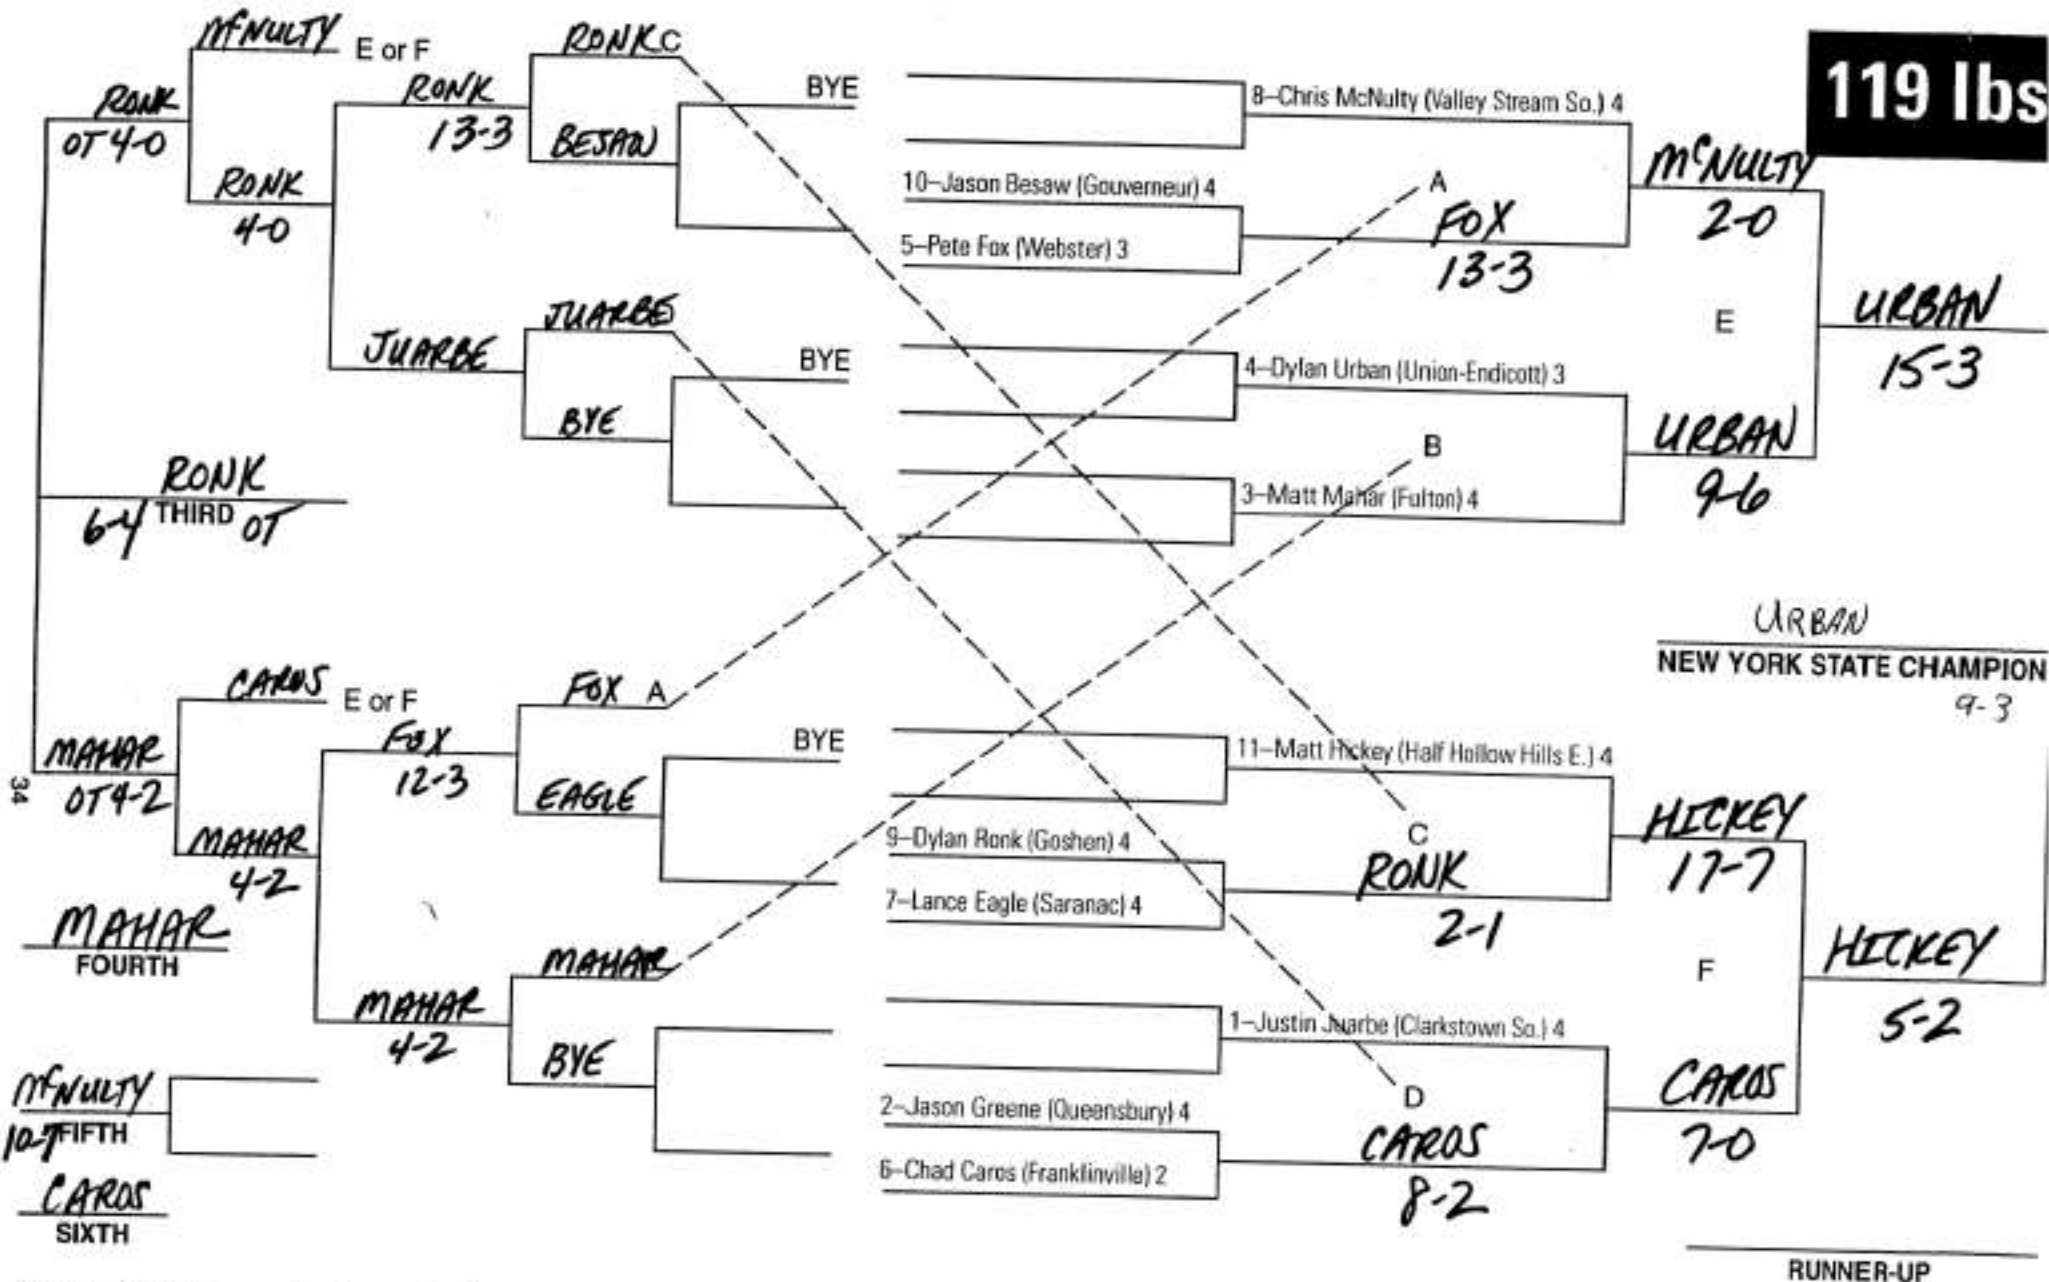

119 lbs

Conratulations
Champs!

TOURNAMENT FORMAT . . .

Double elimination is in use during the course of the tournament. A competitor losing his first bout is still eligible to wrestle-back for third place honors. Up-to-date wall charts will be posted in the outer corridors for reference.