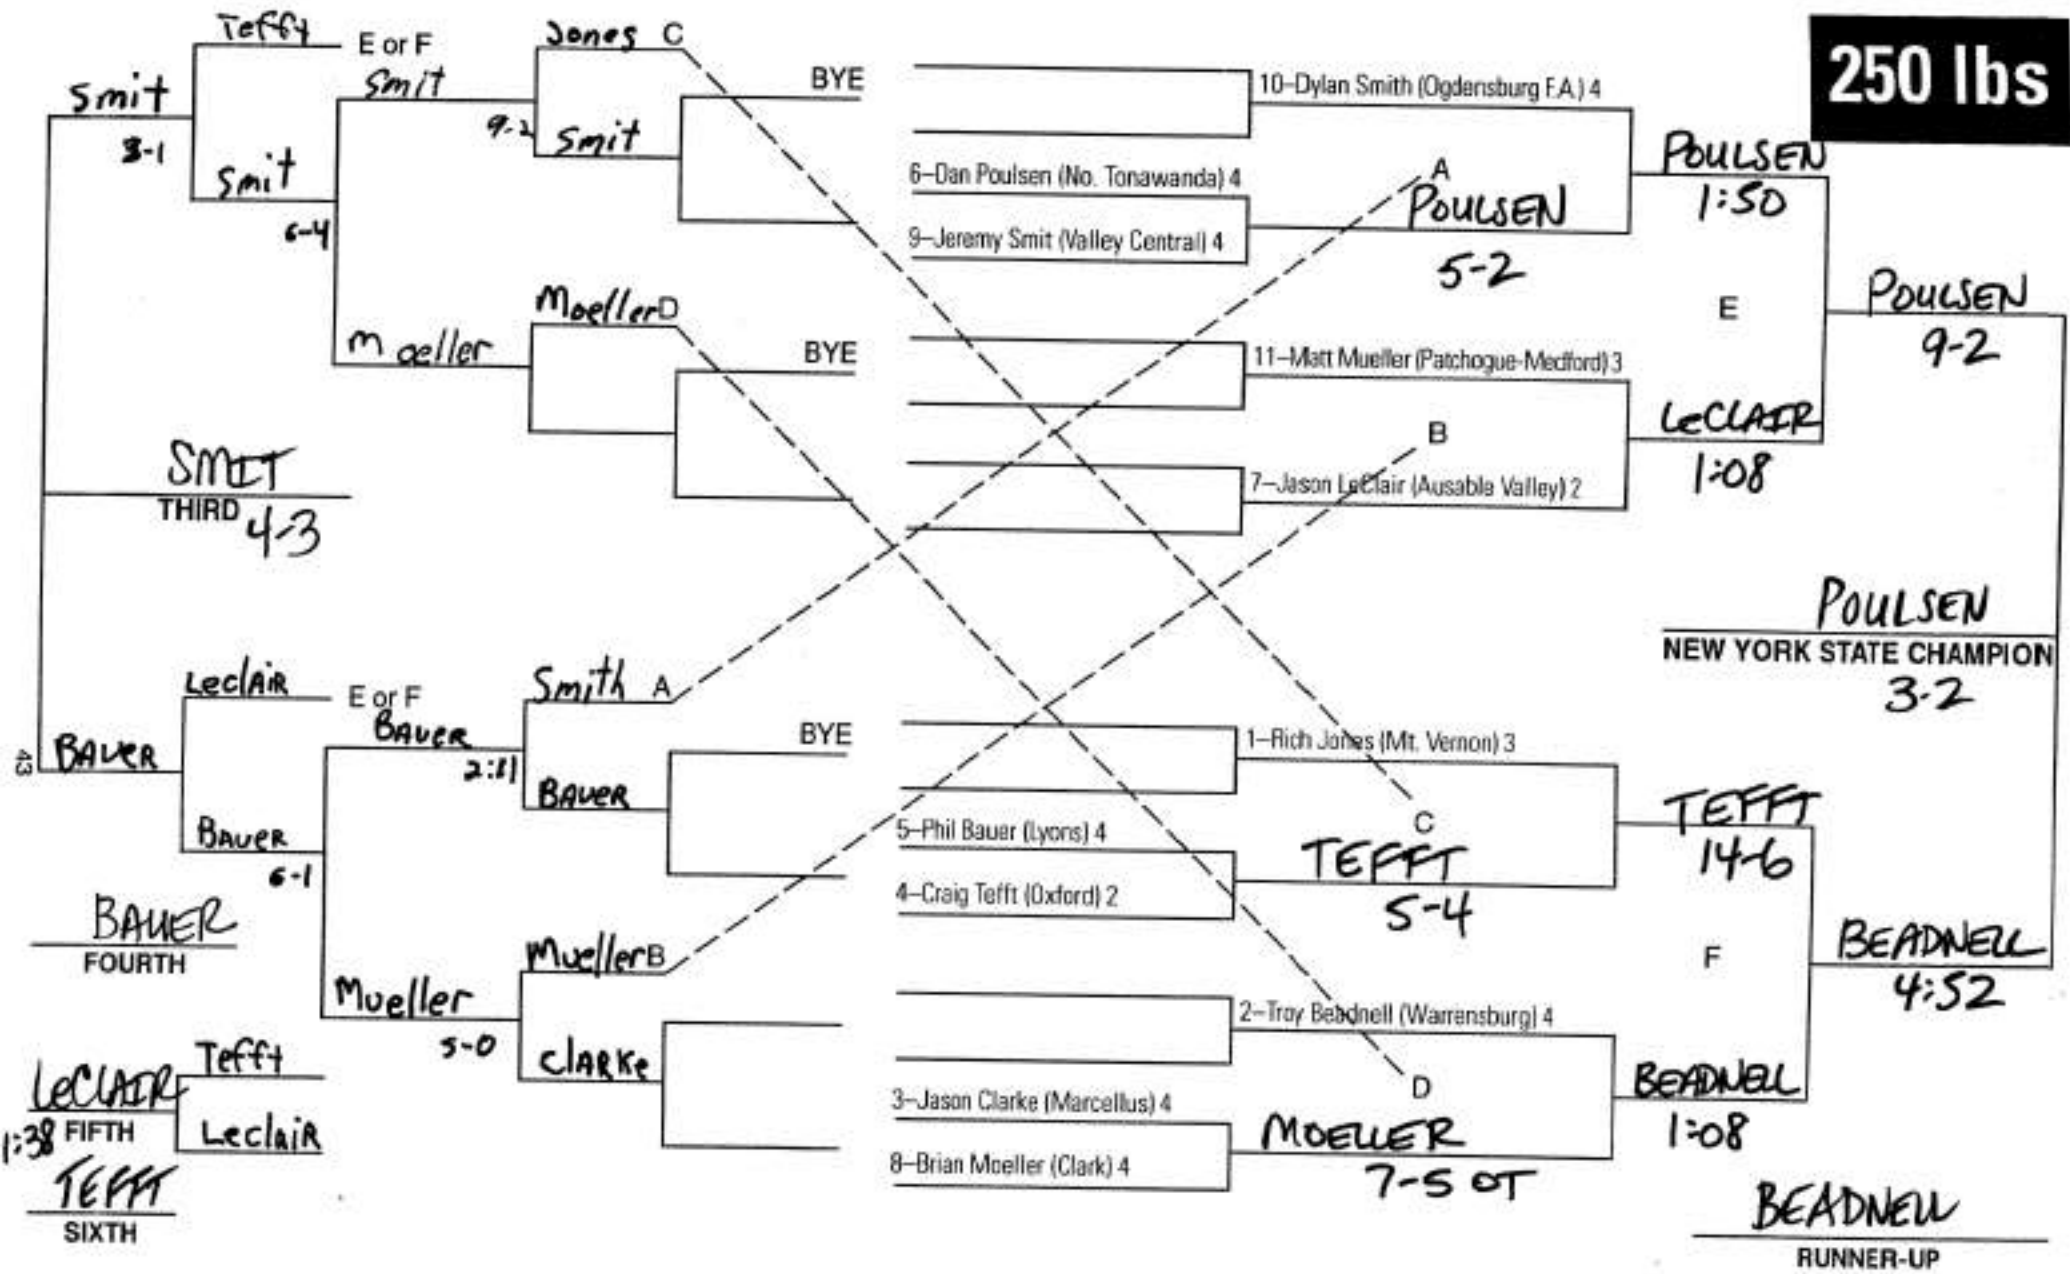

250 lbs

Number following wrestler's name indicates school year. 1-FR, 2-SOPH, 3-JR, 4-SR

Did You Know? That the New York State Champion (actually a 3-Time champion) at 145 lbs. in 1981 is climbing the corporate ladder of the Mobil Oil Corporation?