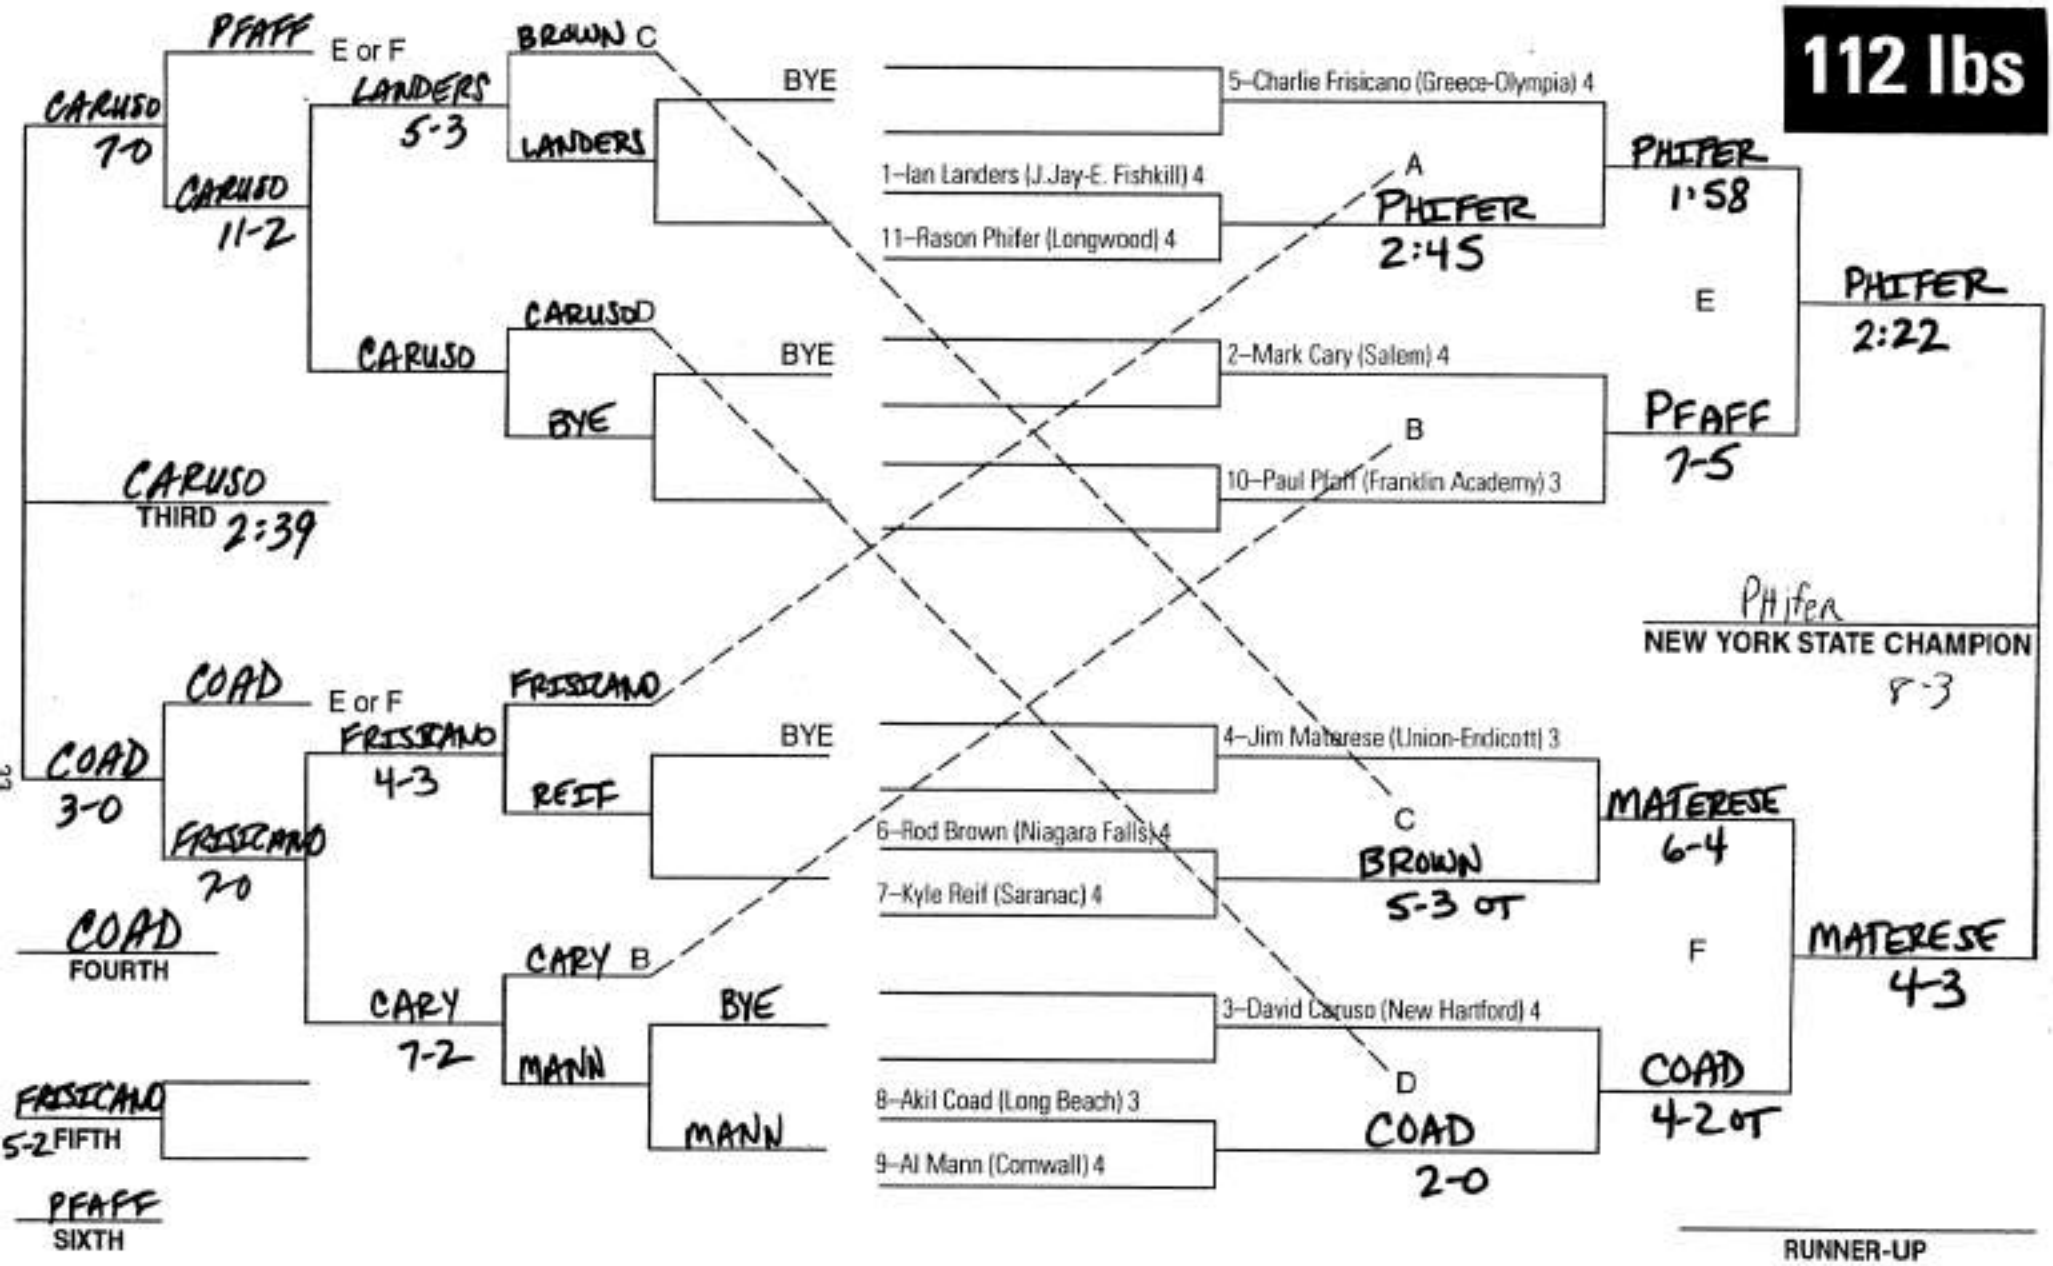

112 lbs

Number following wrestler's name indicates school year. 1-FR, 2-SOPH, 3-JR, 4-SR

Did You Know? That the New York State Champion at 215 lbs. in 1982 is now a well known author. He has written two novels: "The Ruffians" & "Titans" and he is about to complete his third - "The Olympian."