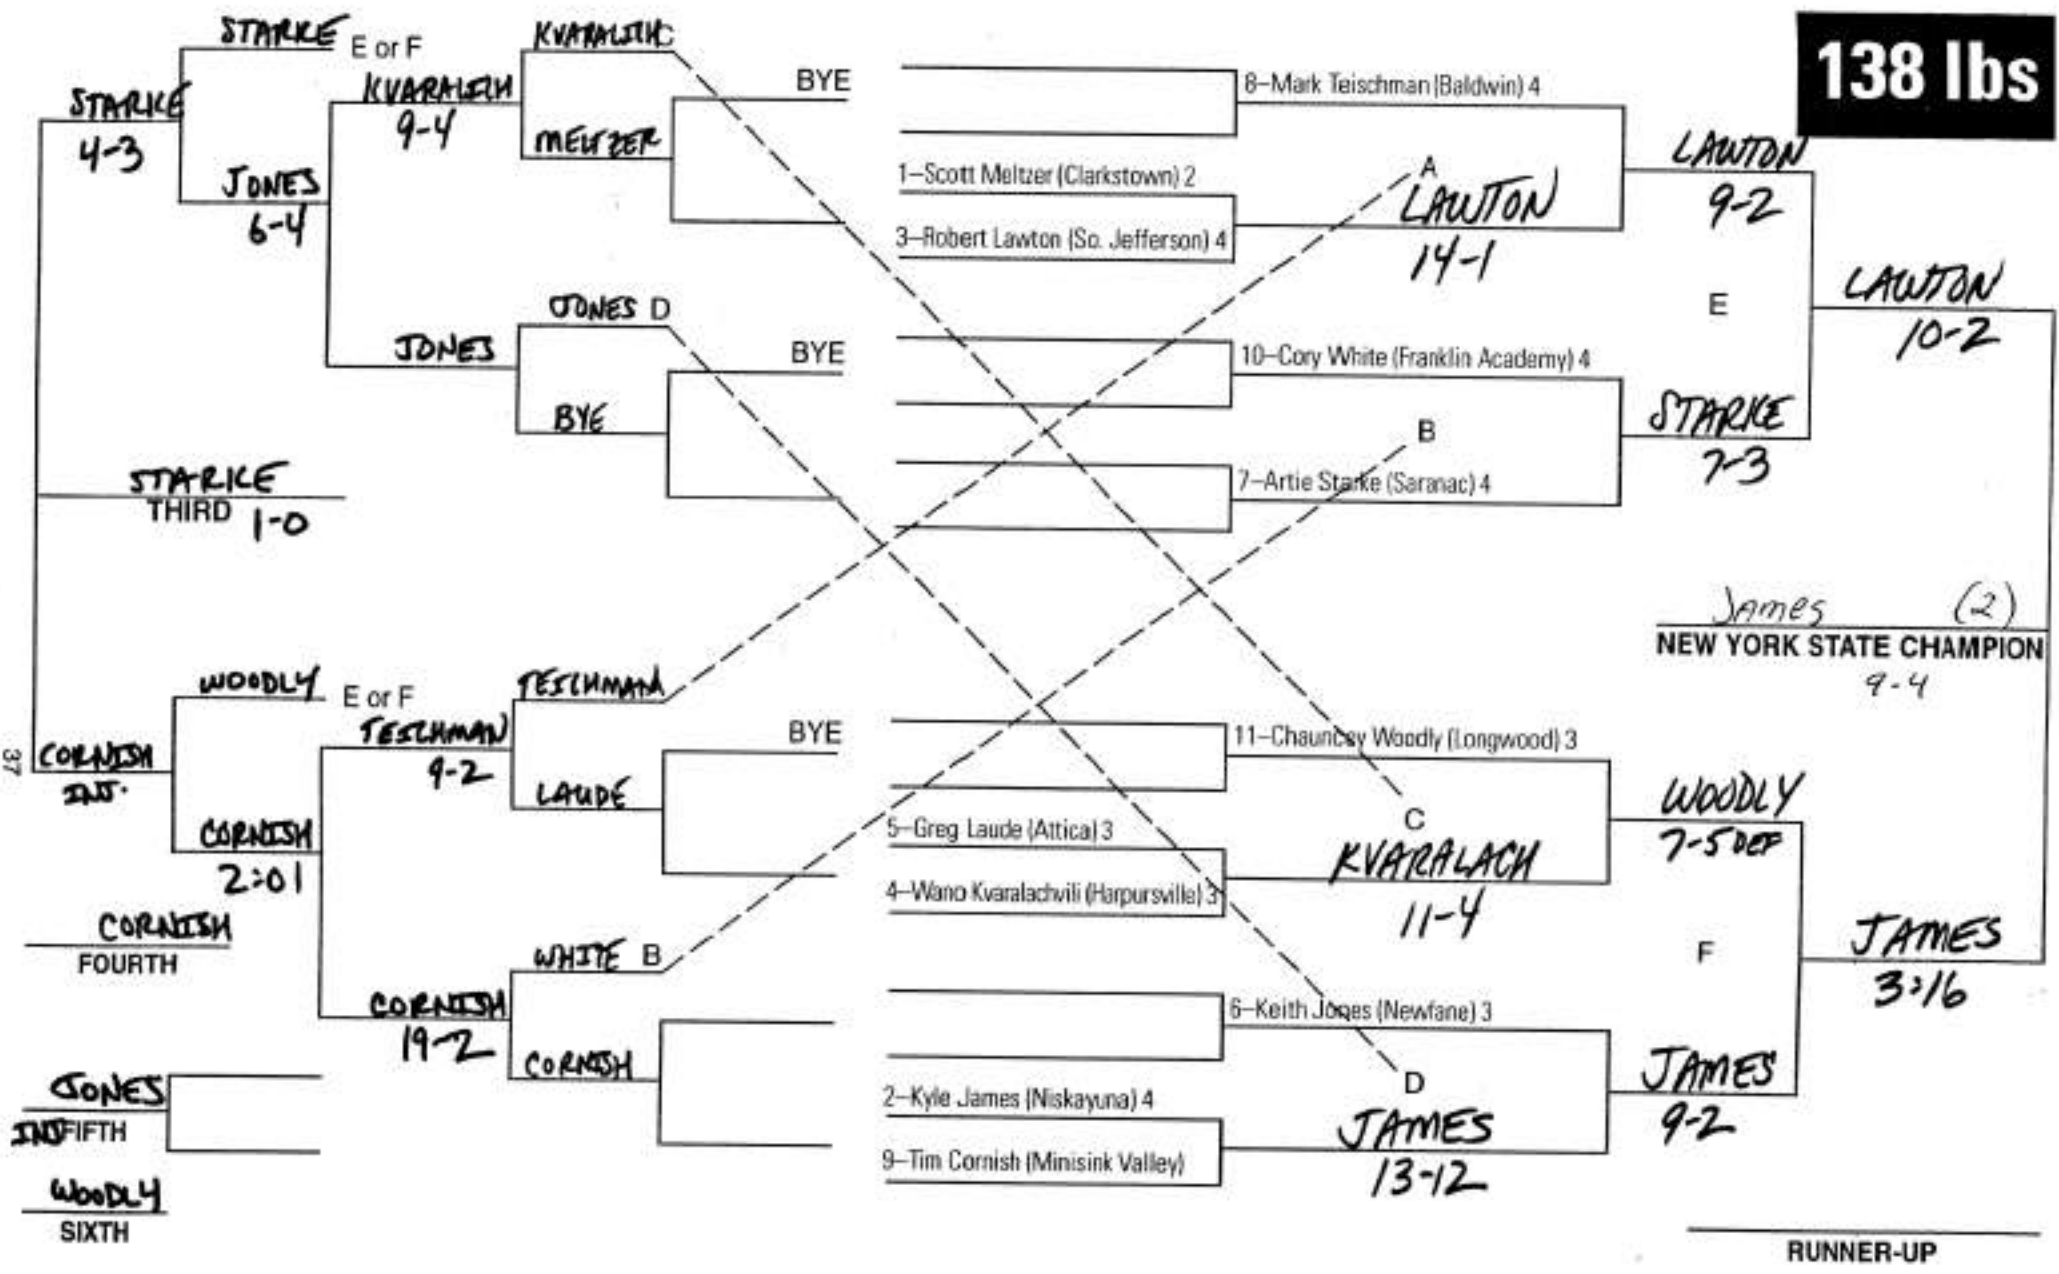

138 lbs

Number following wrestler's name indicates school year. 1-FR, 2-SOPH, 3-JR, 4-SR

Did You Know?

That the New York State Champion at 154 lbs. in 1968 is the long-time wrestling coach at Boston University; is a highly regarded clinician. and contributor to the sport of wrestling?