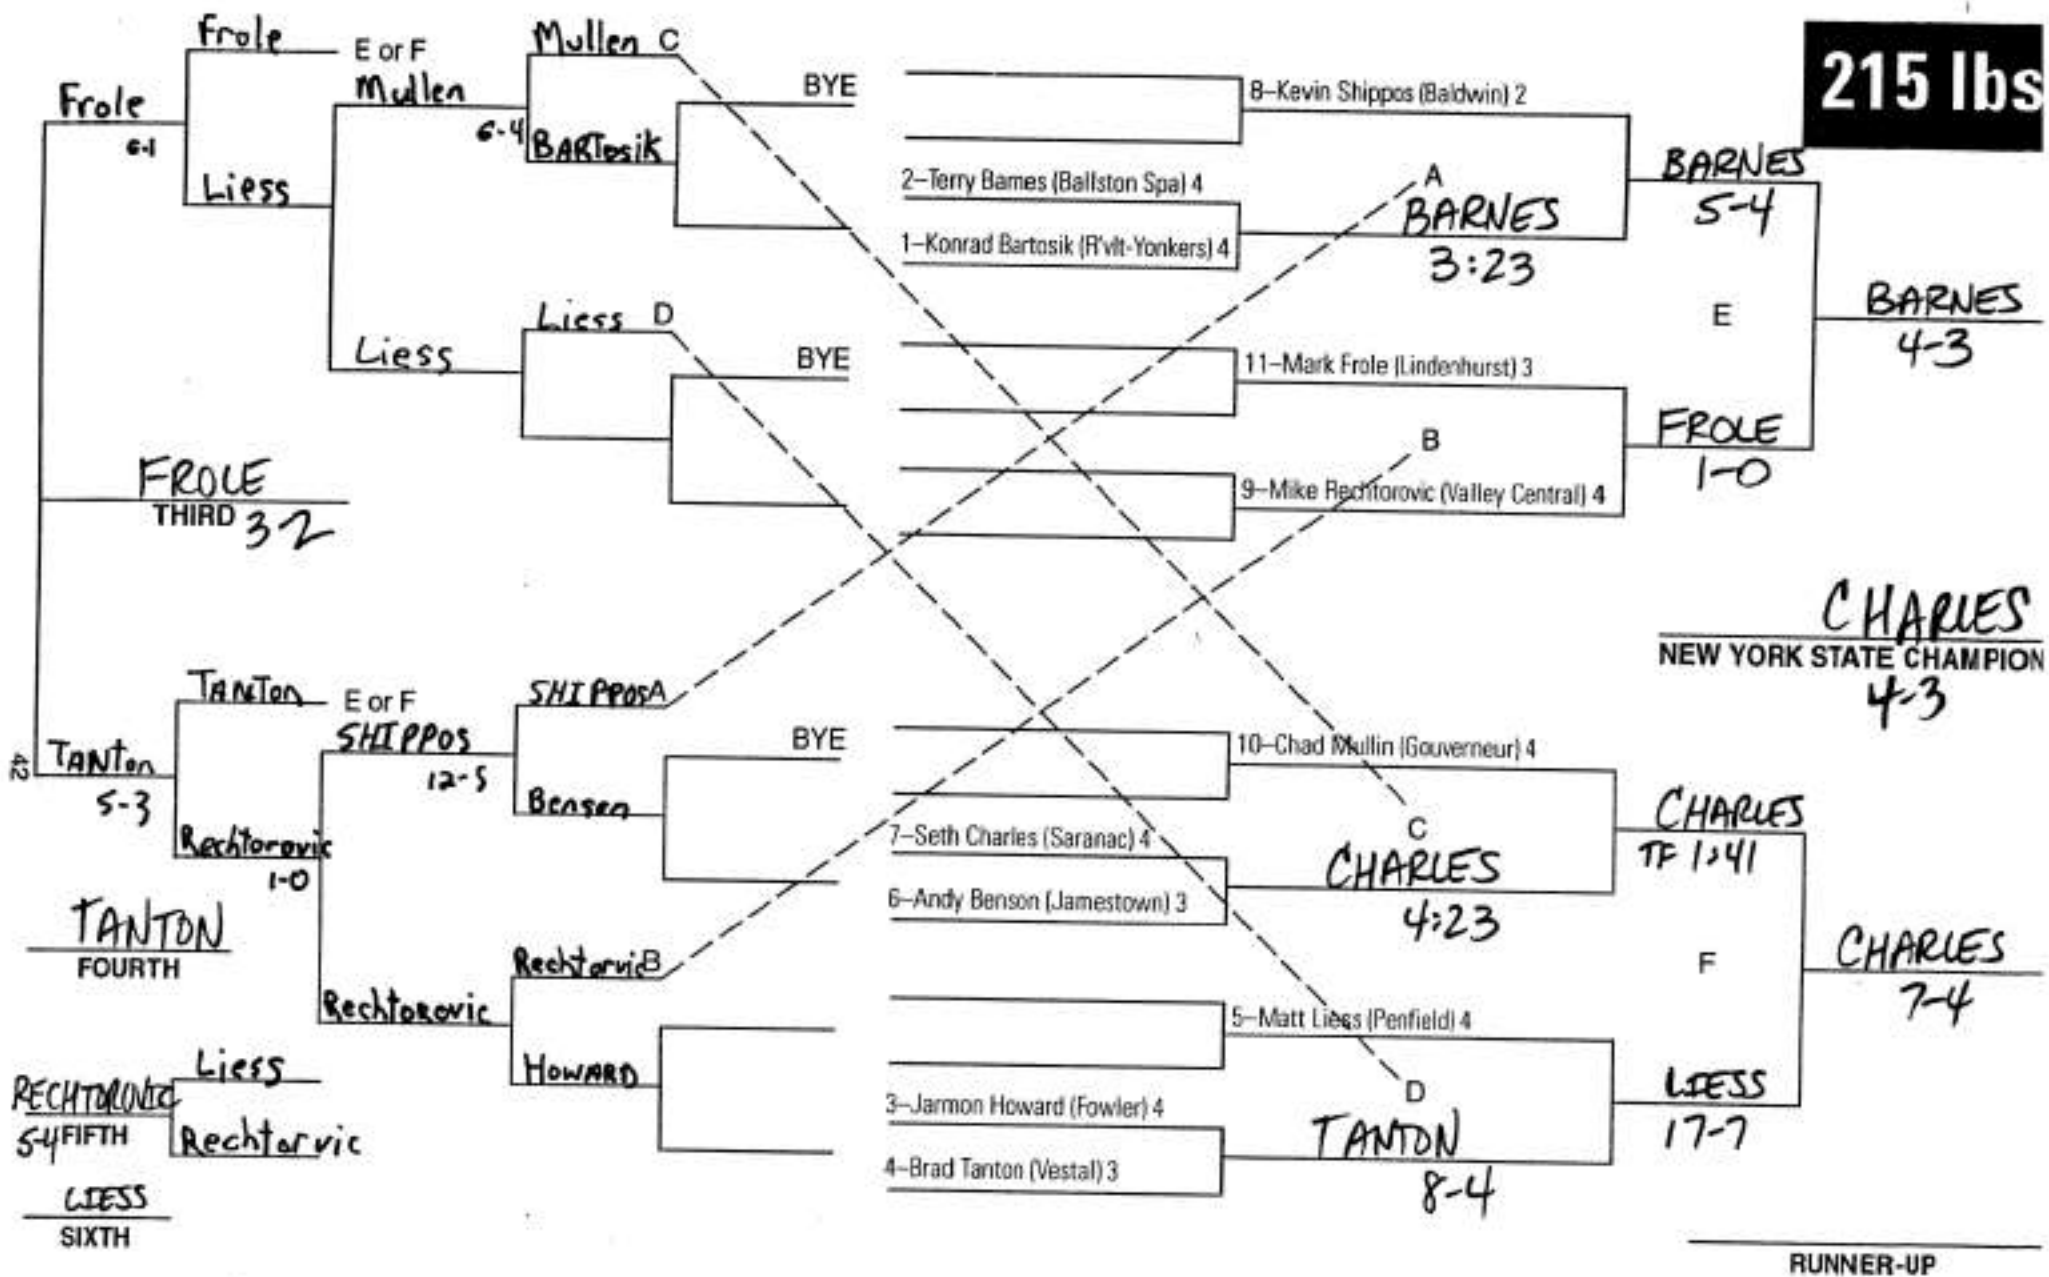

215 lbs

Number following wrestler's name indicates school year. 1-FR, 2-SOPH, 3-JR, 4-SR

Congratulations Champ! Have a great Tournament!