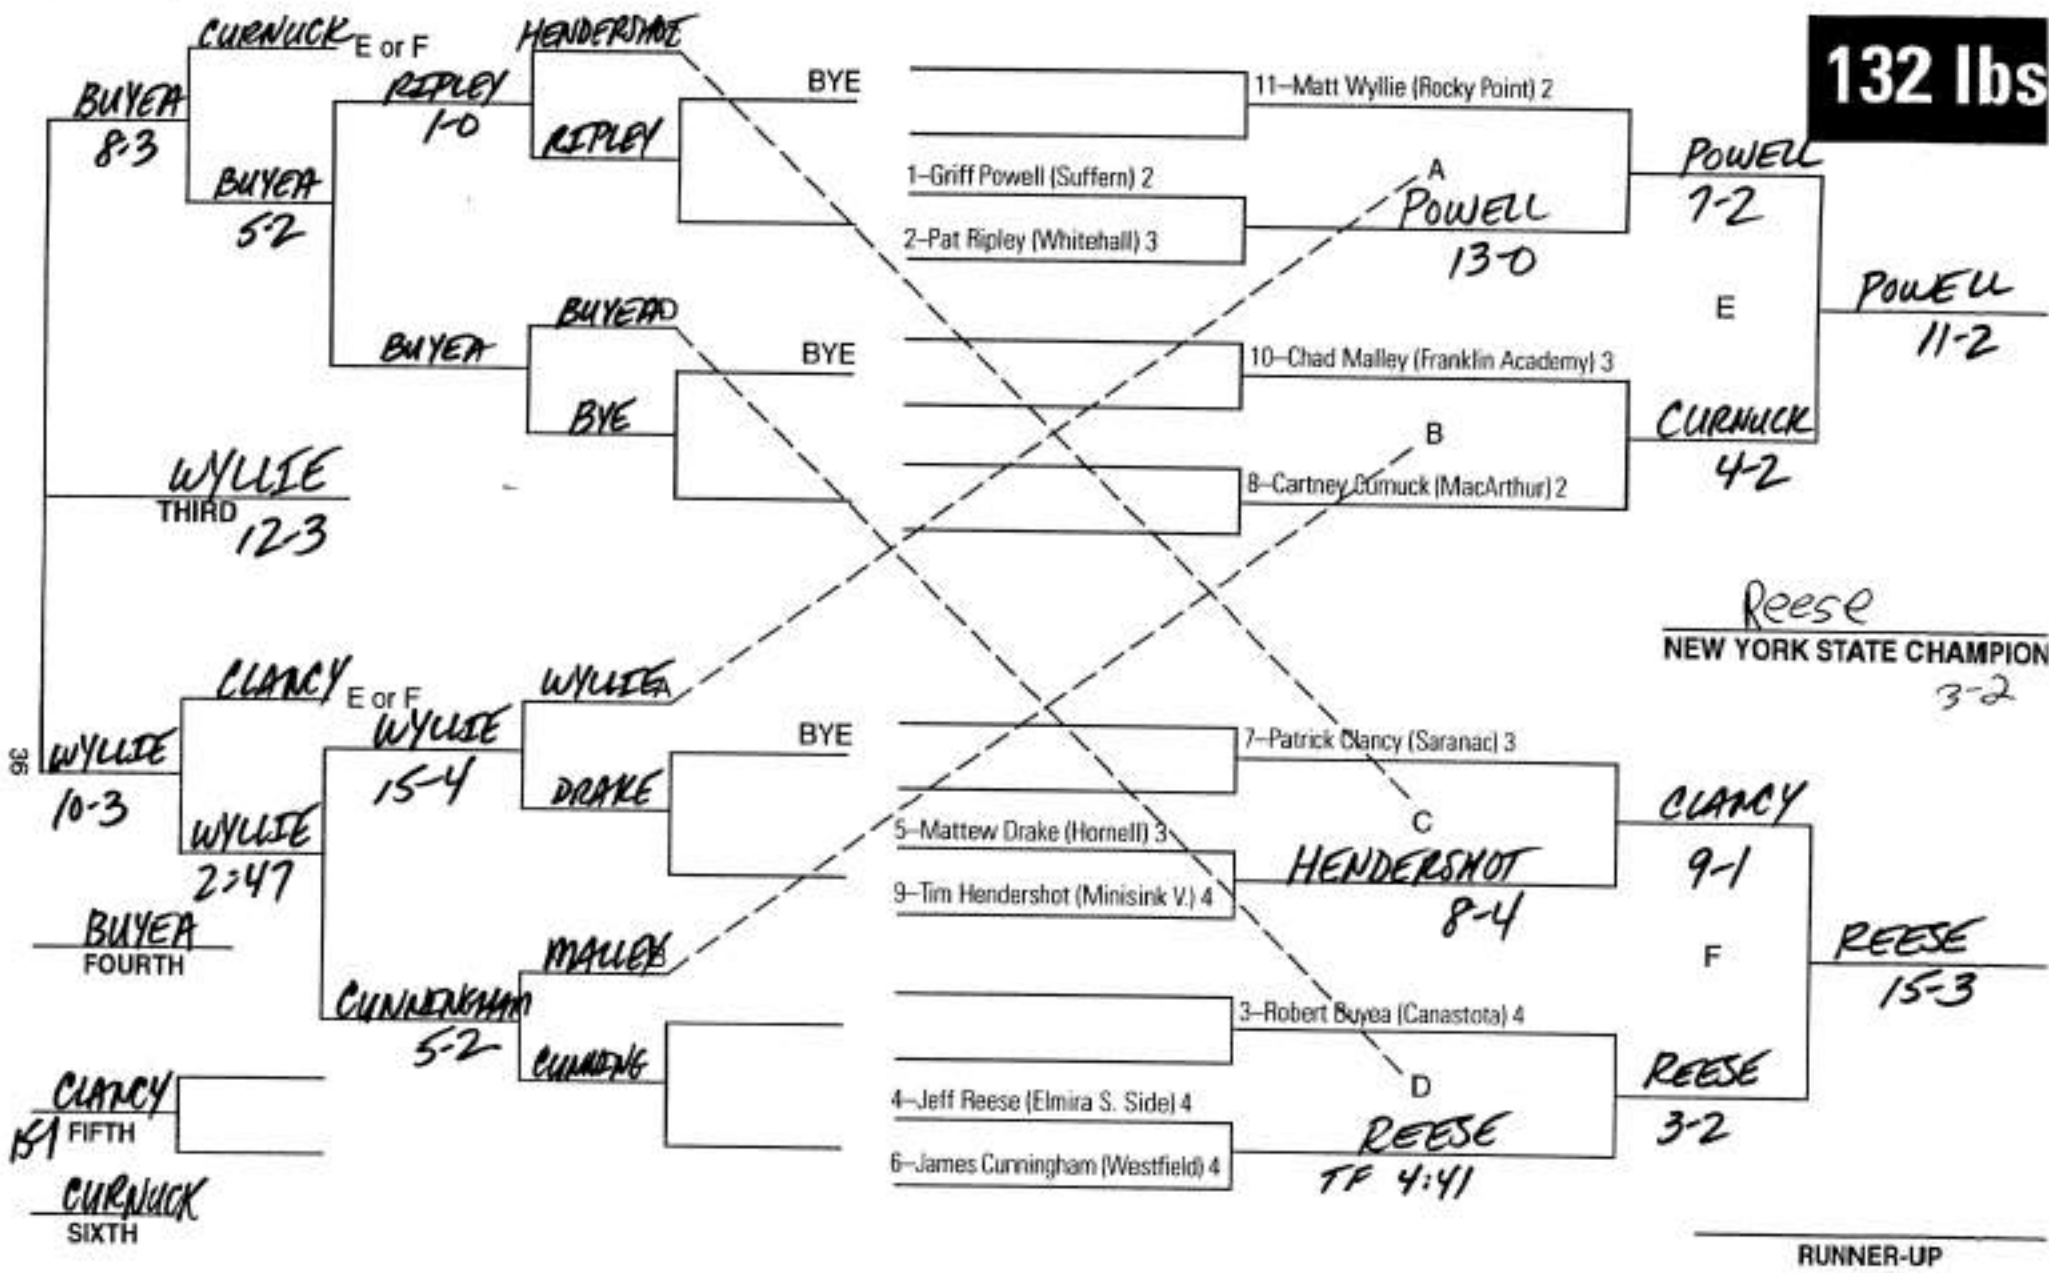

132 lbs

Number following wrestler's name indicates school year. 1-FR, 2-SOPH, 3-JR, 4-SR

Congratulations Champ! Have a great Tournament!