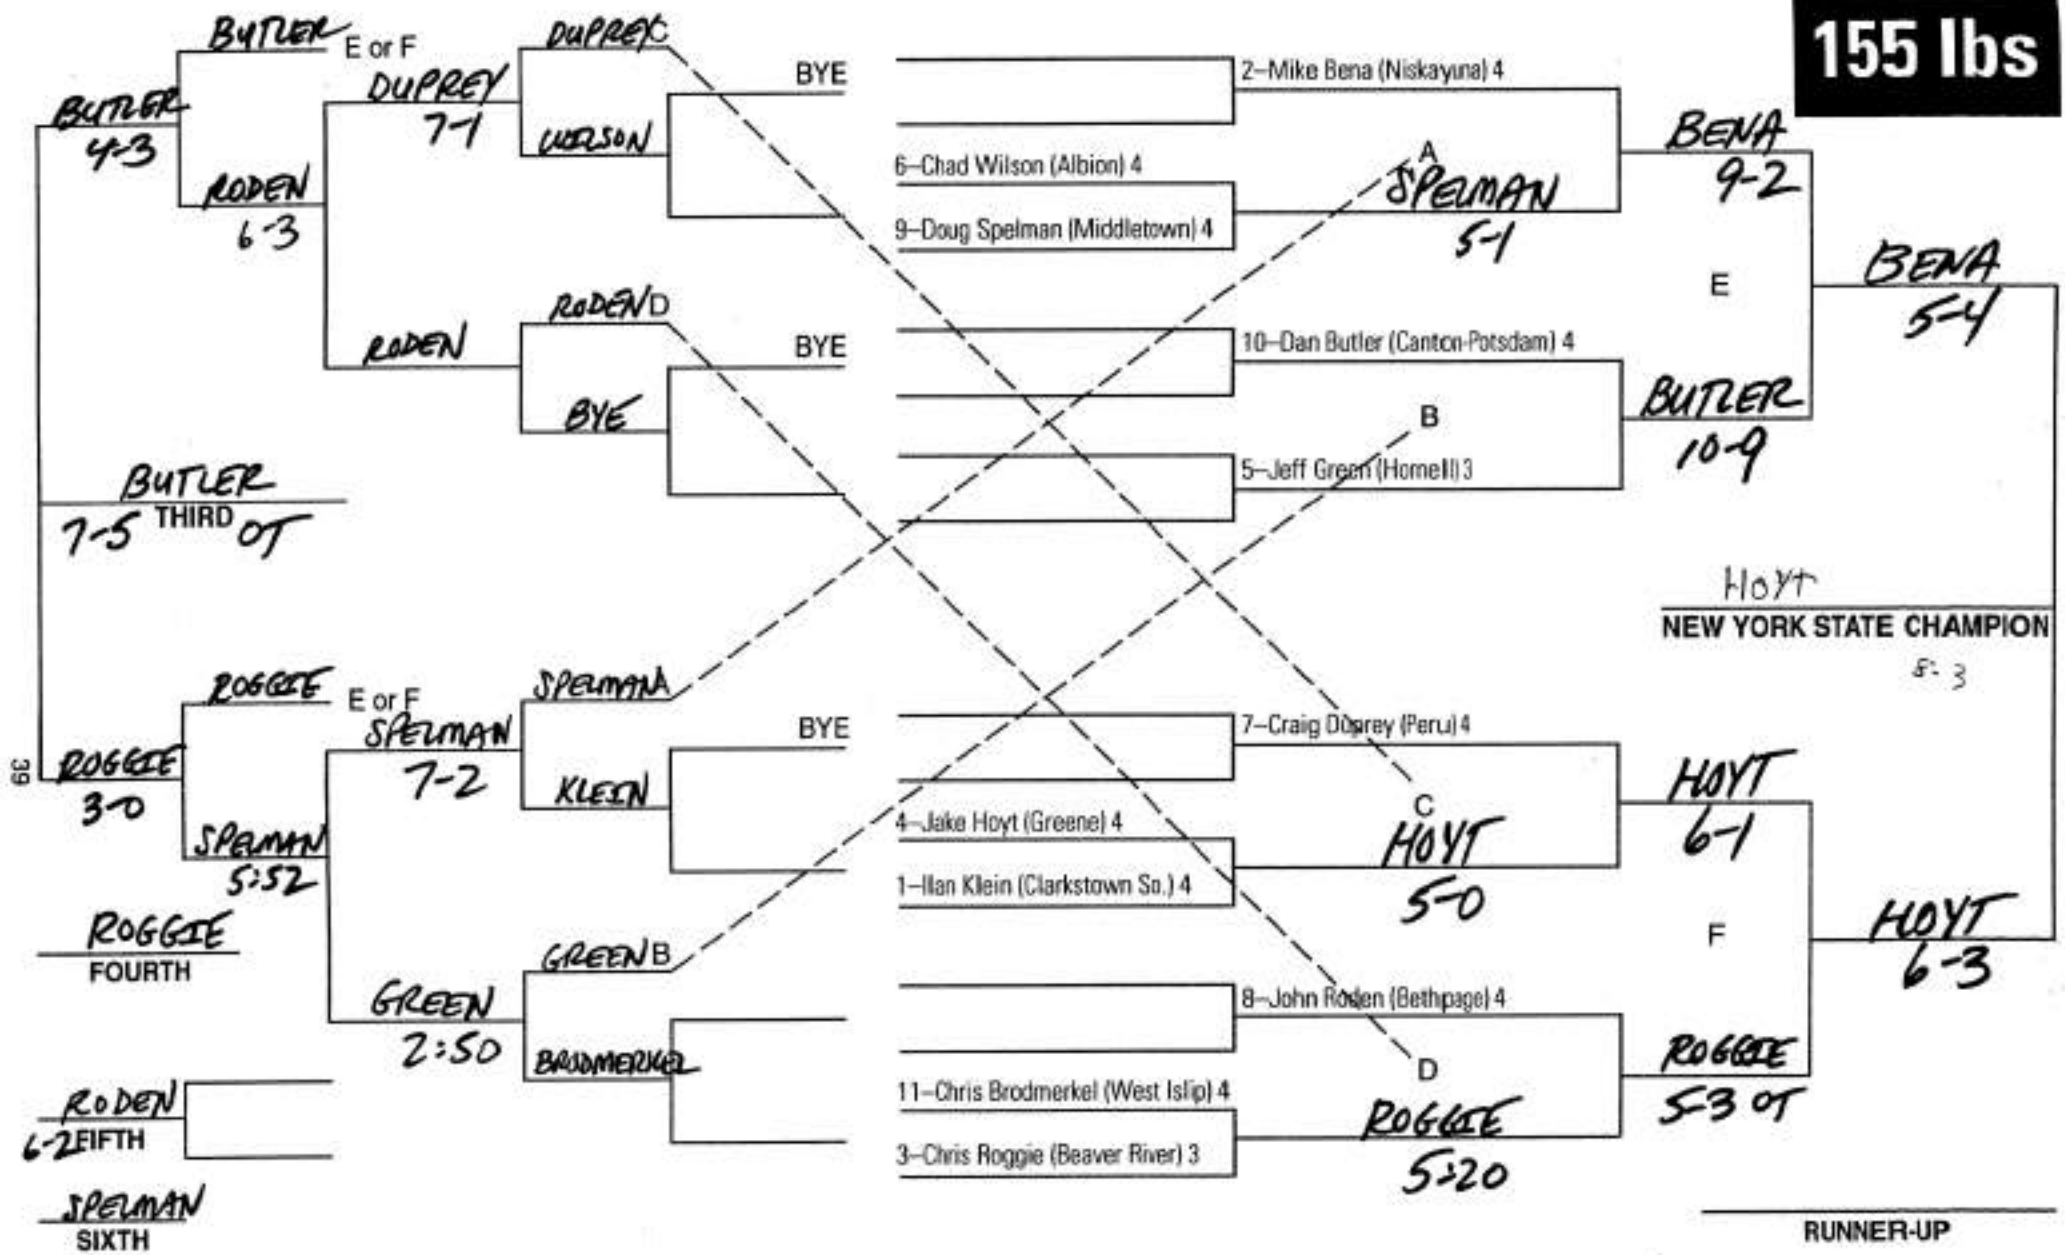

Number following wrestler's name indicates school year. 1-FR, 2-SOPH, 3-JR, 4-SR

Congratulations Champ~! Have a great Tournament!

155 lbs

Number following wrestler's name indicates school year. 1-FR, 2-SOPH, 3-JR, 4-SR