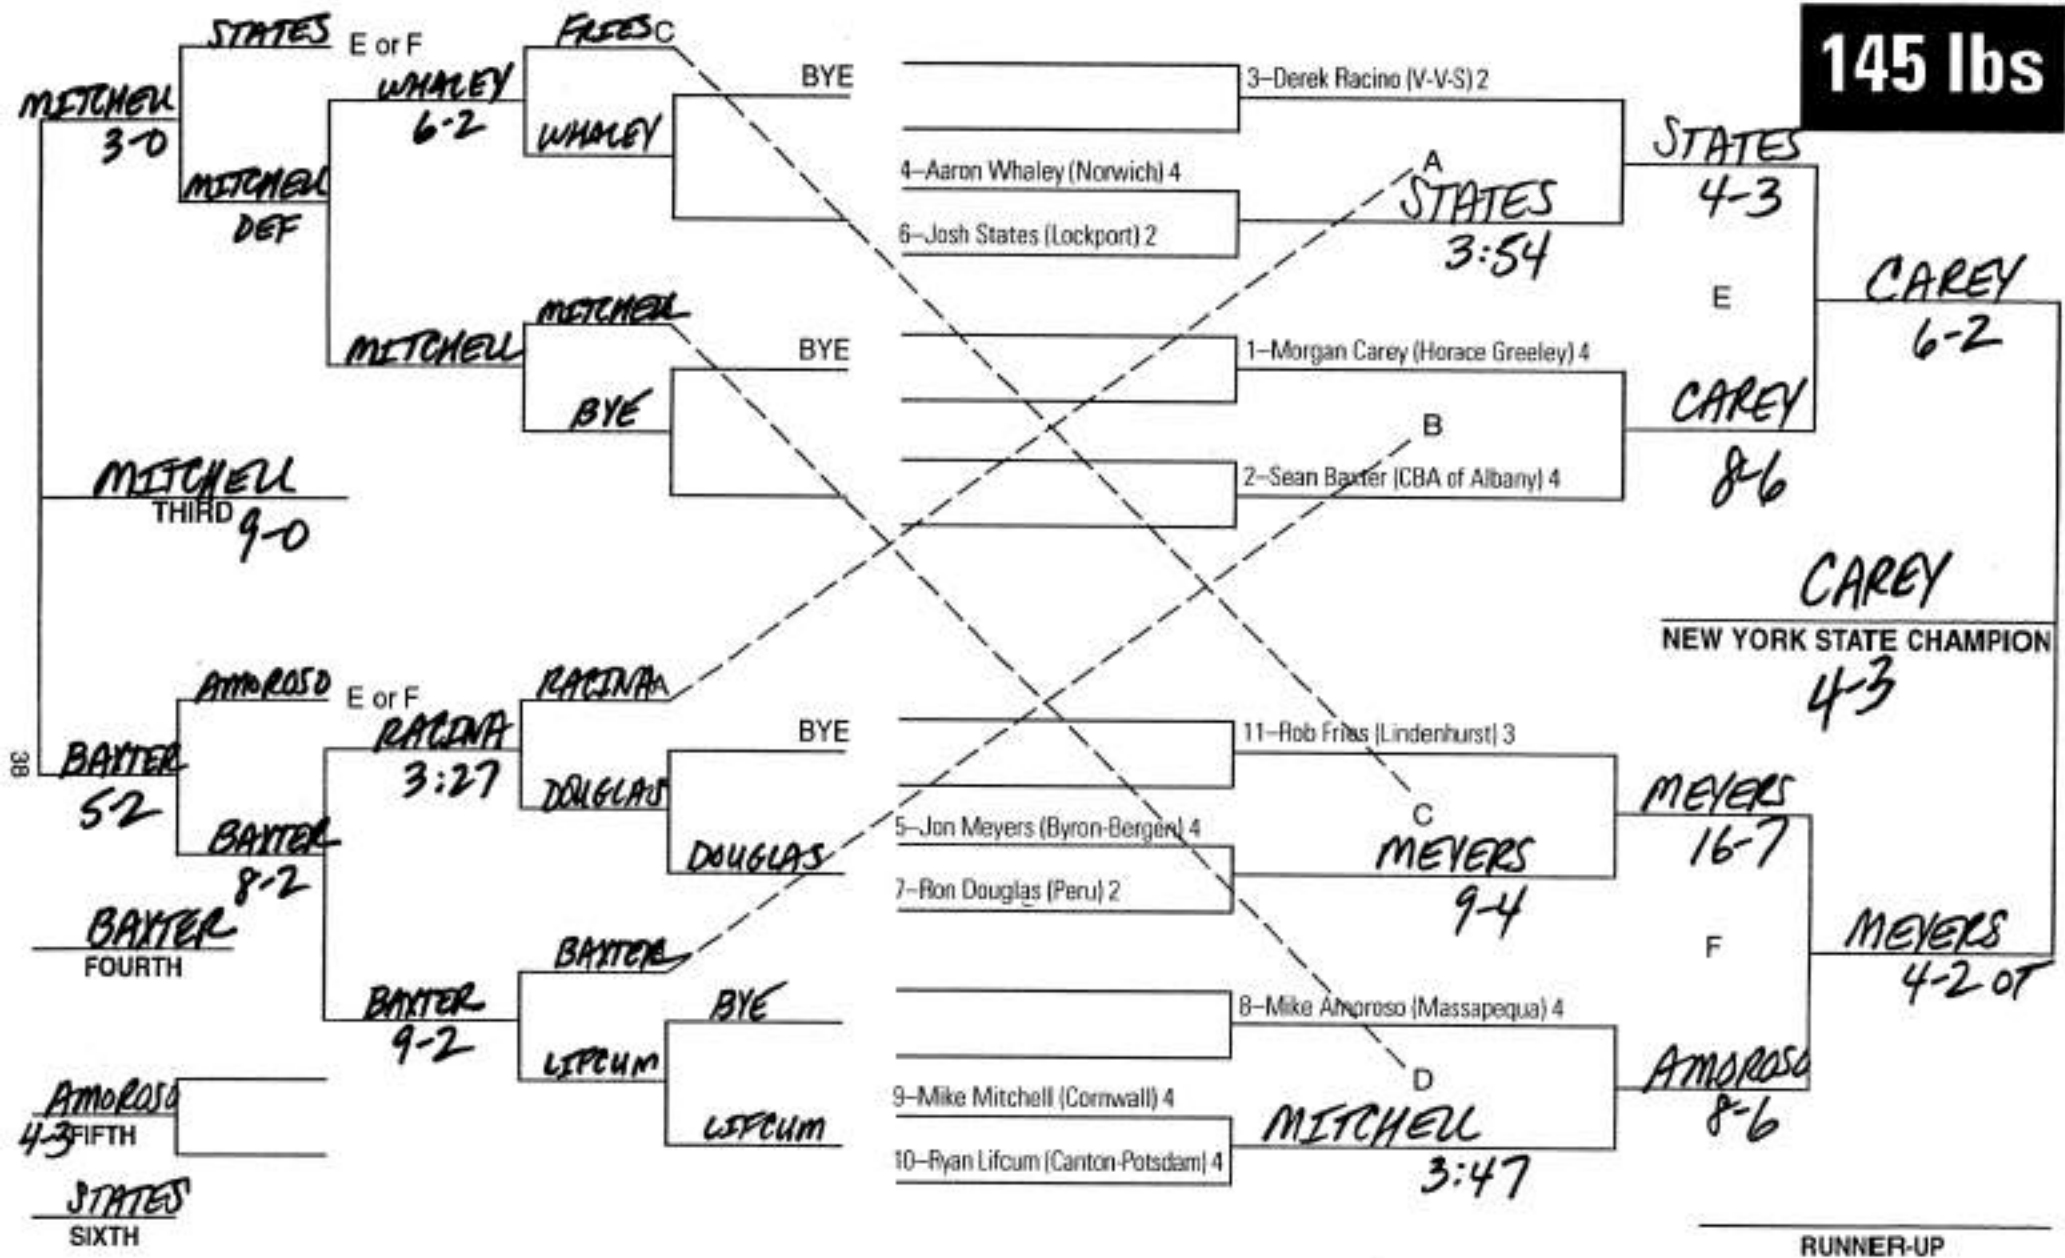

145 lbs

Number following wrestler's name indicates school year. 1-FR, 2-SOPH, 3-JR, 4-SR

Congratulations Champ~! Have a great Tournament!