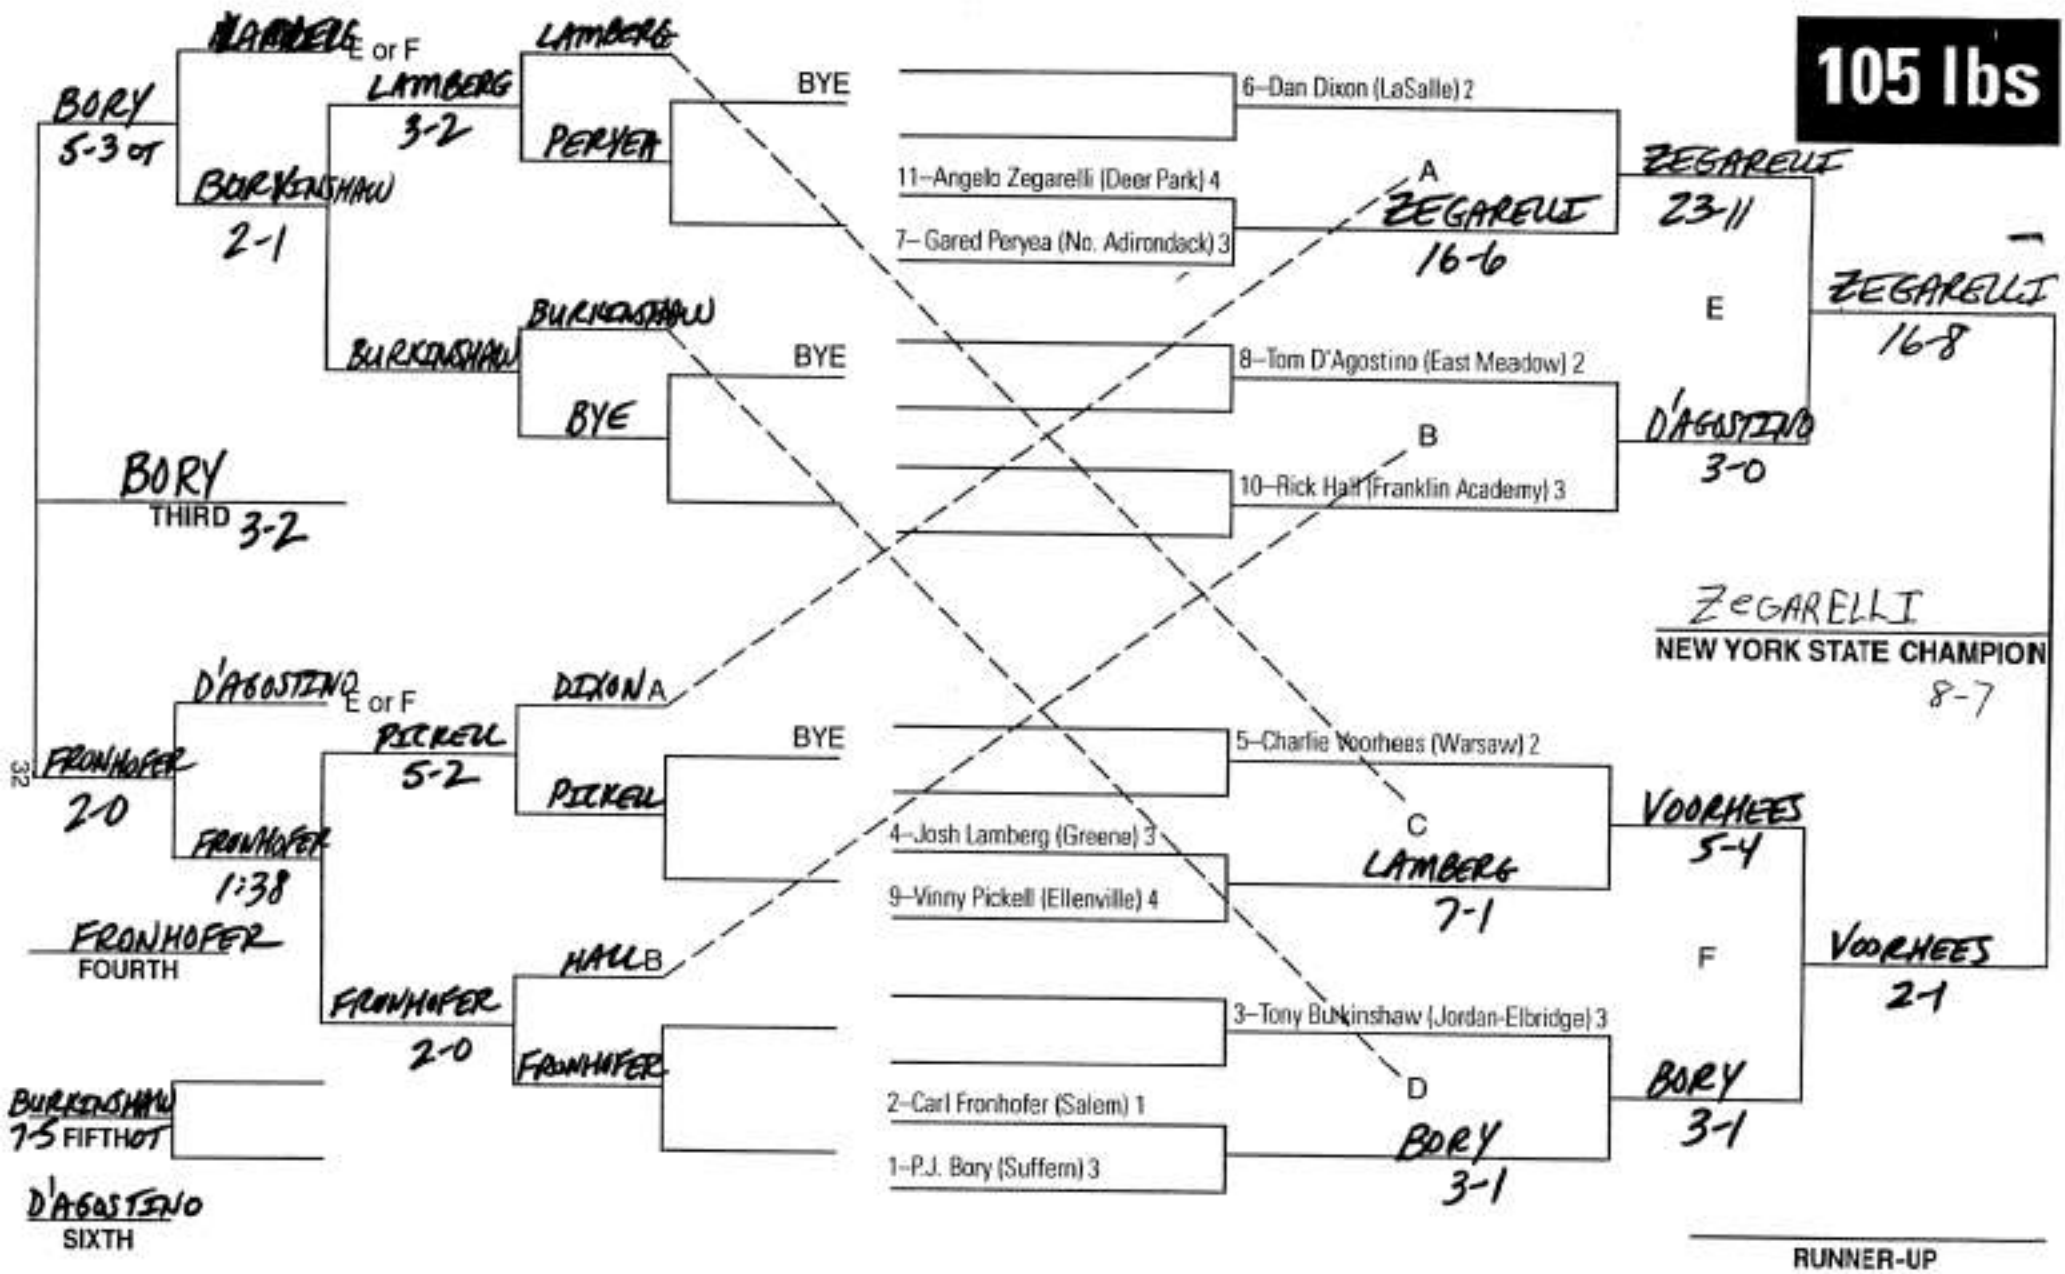

Did You Know? That the New York State Champion at 177 lbs. in 1992 is now wrestling for Penn State and is undefeated this season?

105 lbs

Number following wrestler's name indicates school year. 1-FR, 2-SOPH, 3-JR, 4-SR