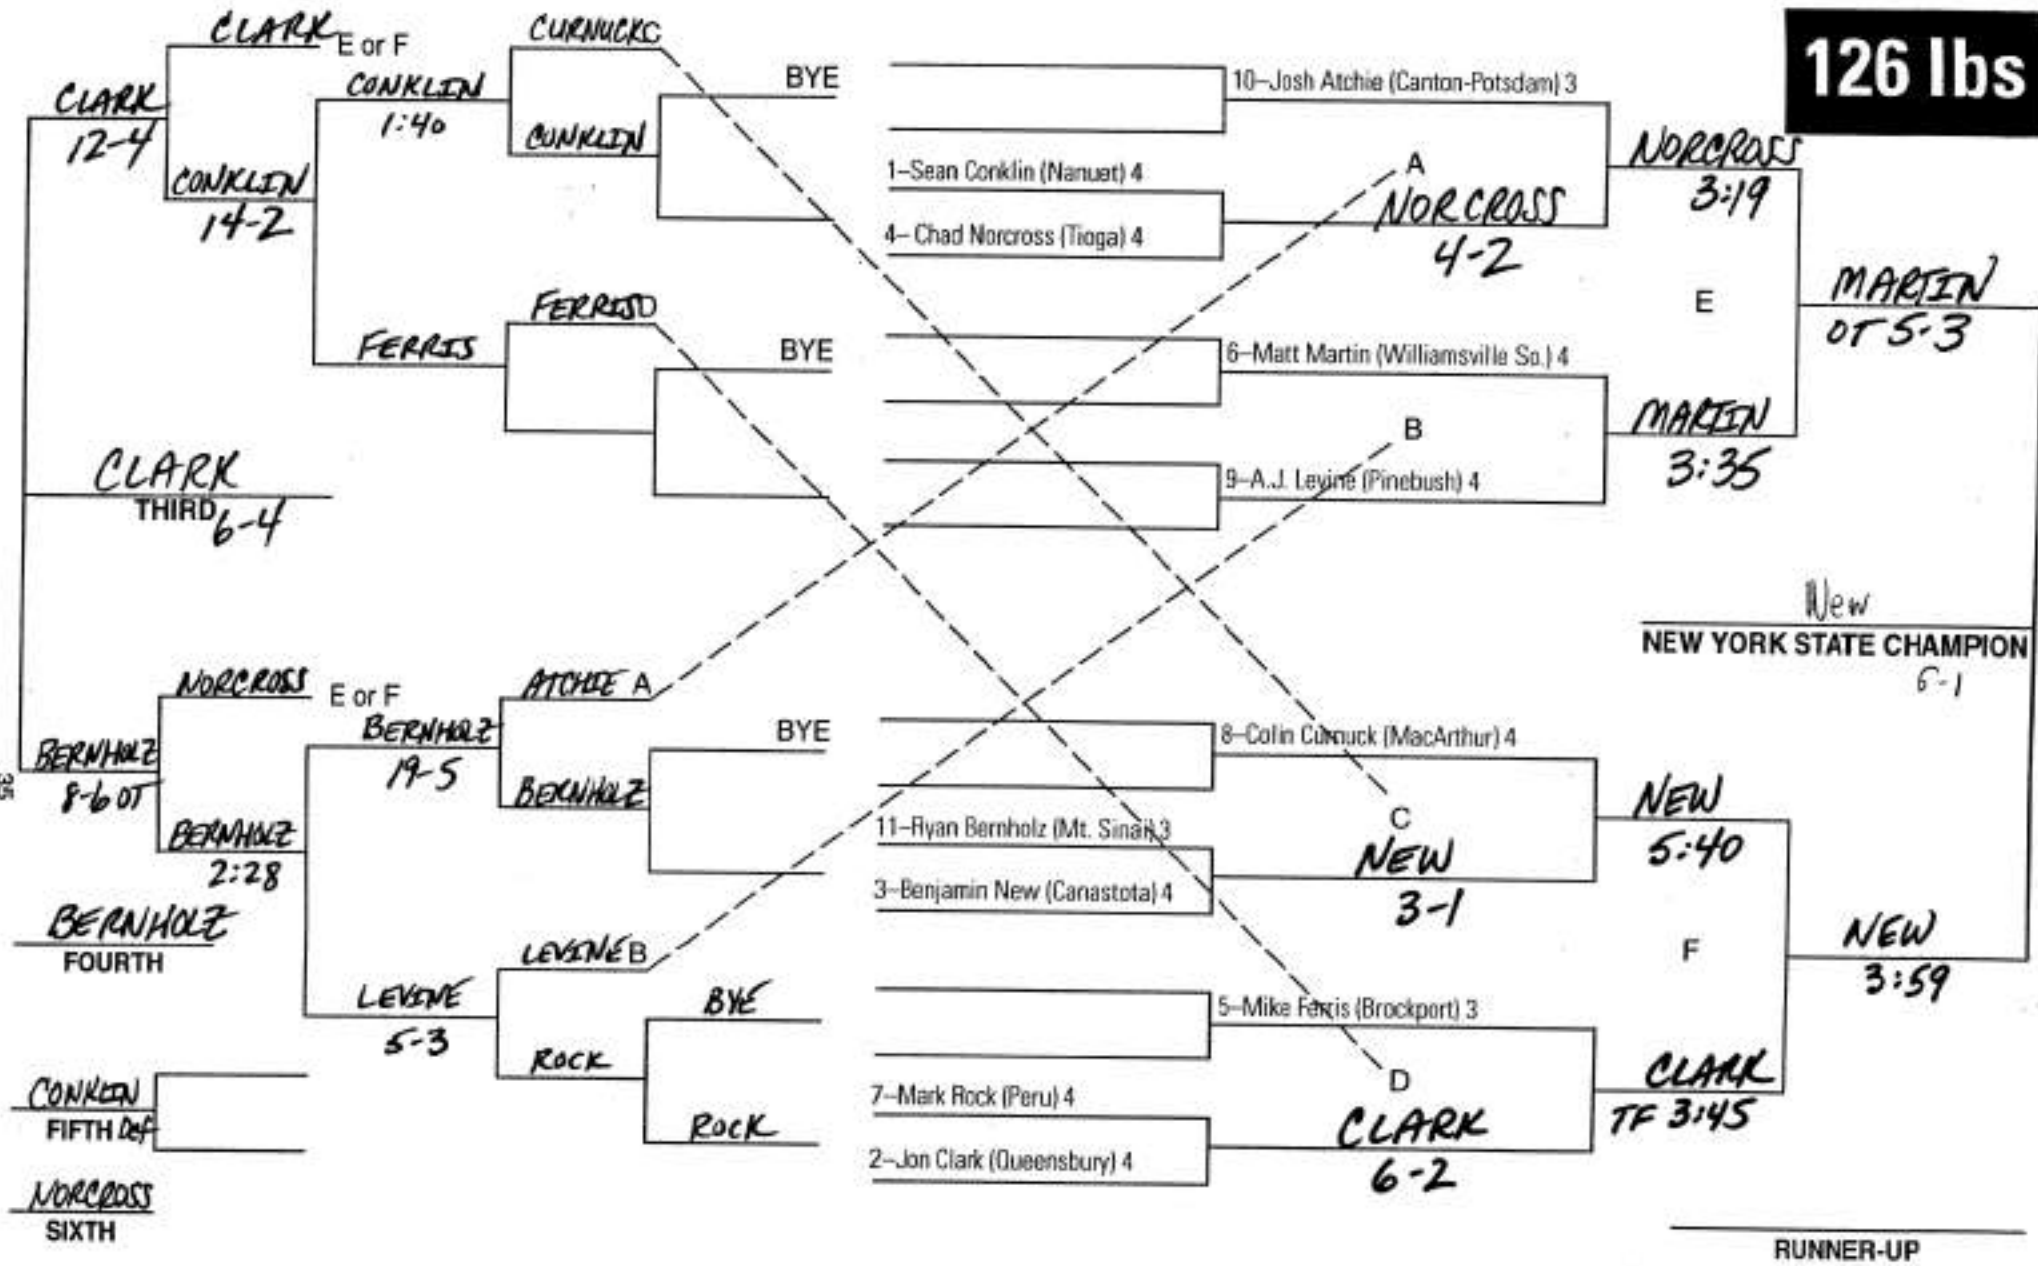

126 lbs

Number following wrestler's name indicates school year. 1-FR, 2-SOPH, 3-JR, 4-SR

Did You Know? That the New York State Champion at 145 lbs. in 1966 is one of the referees working at this years' state tournament?