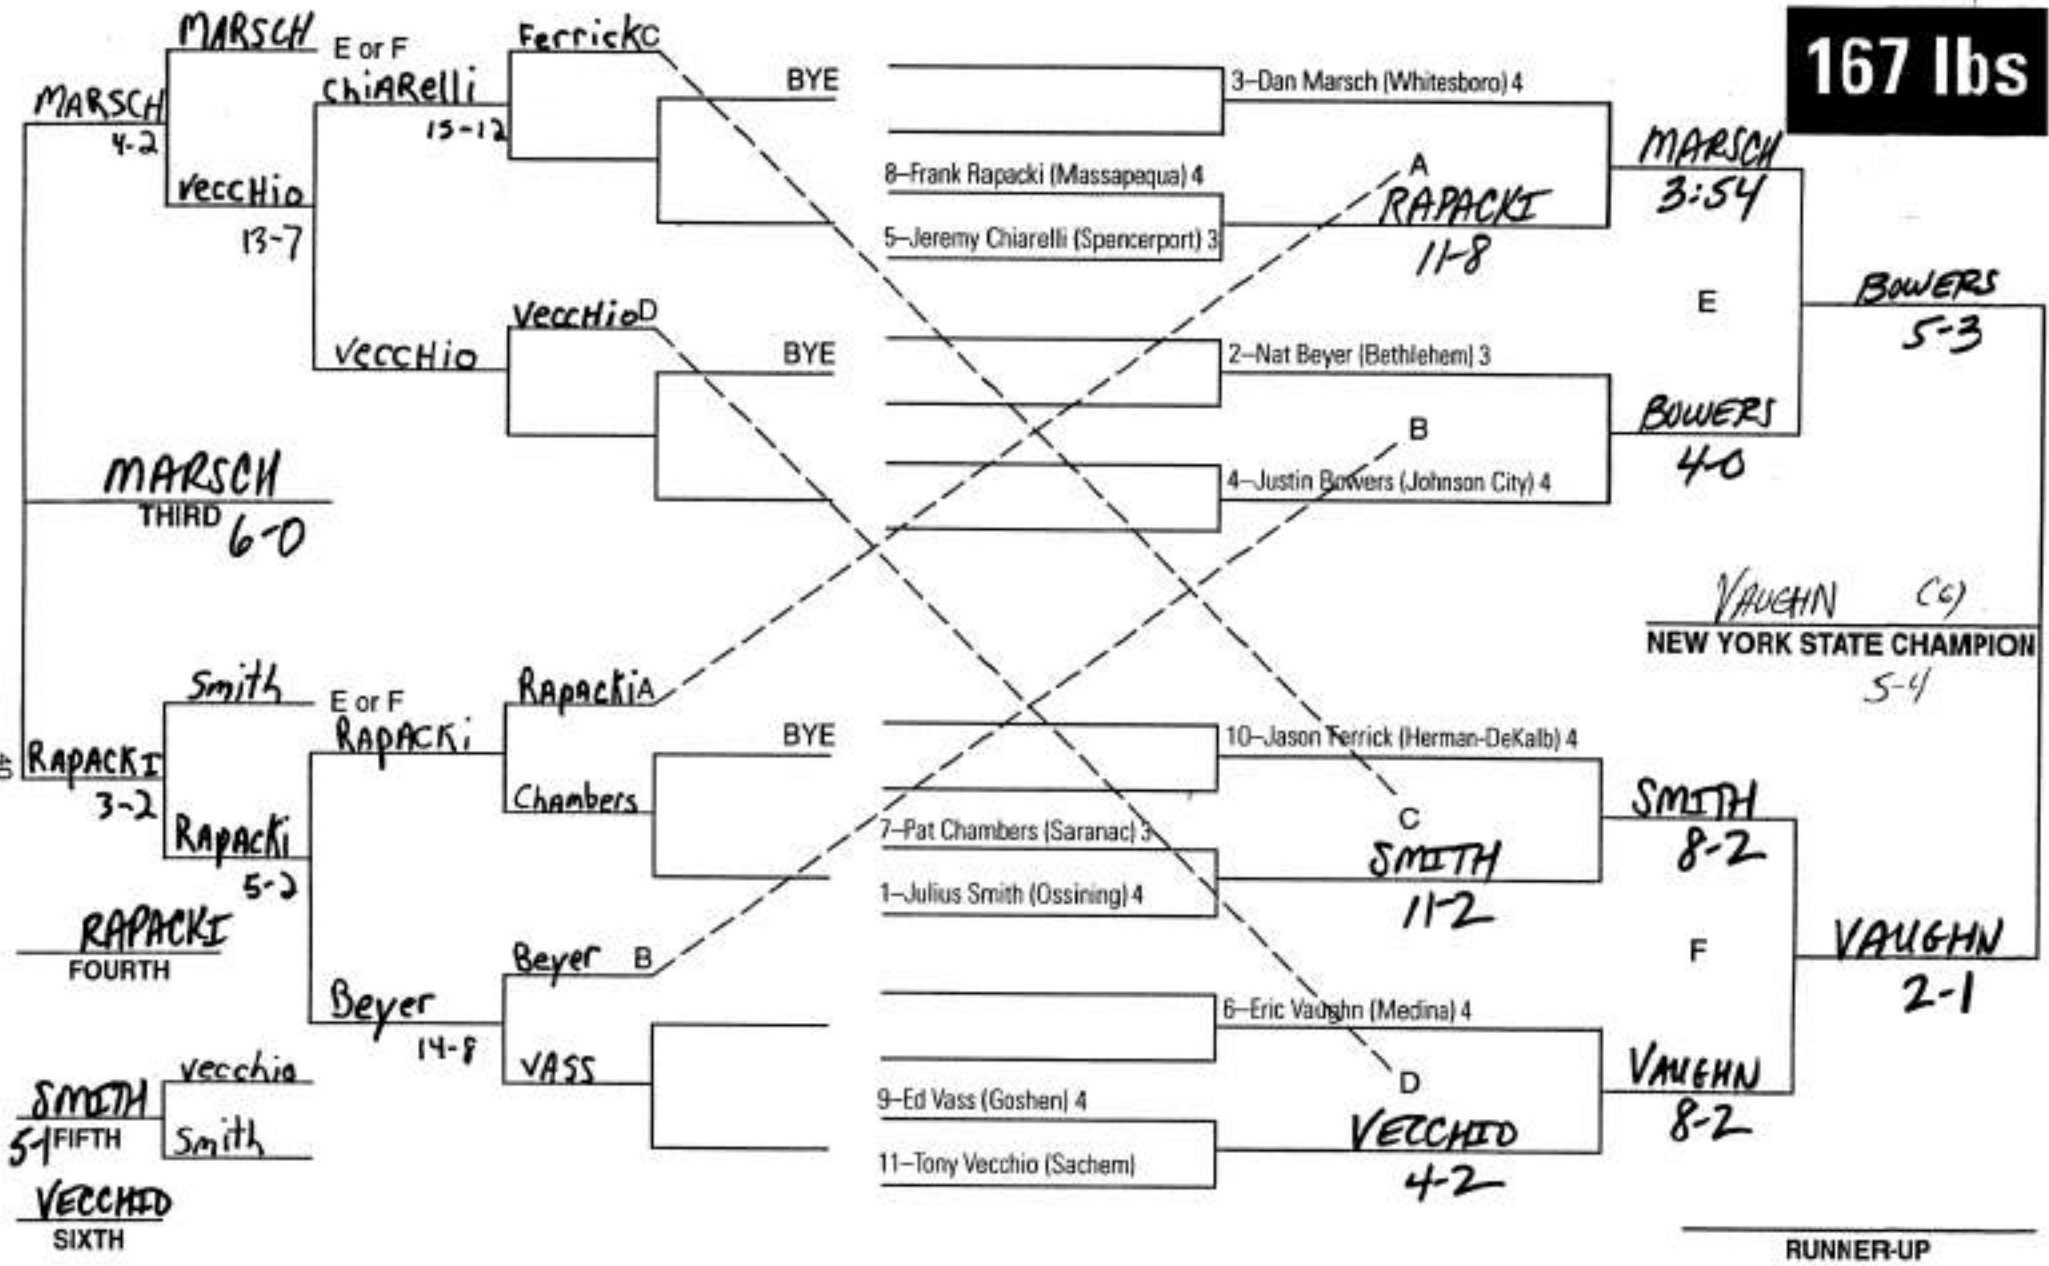

167 lbs

Number following wrestler's name indicates school year. 1-FR, 2-SOPH, 3-JR, 4-SR

Congratulations Champ! Have a great Tournament!