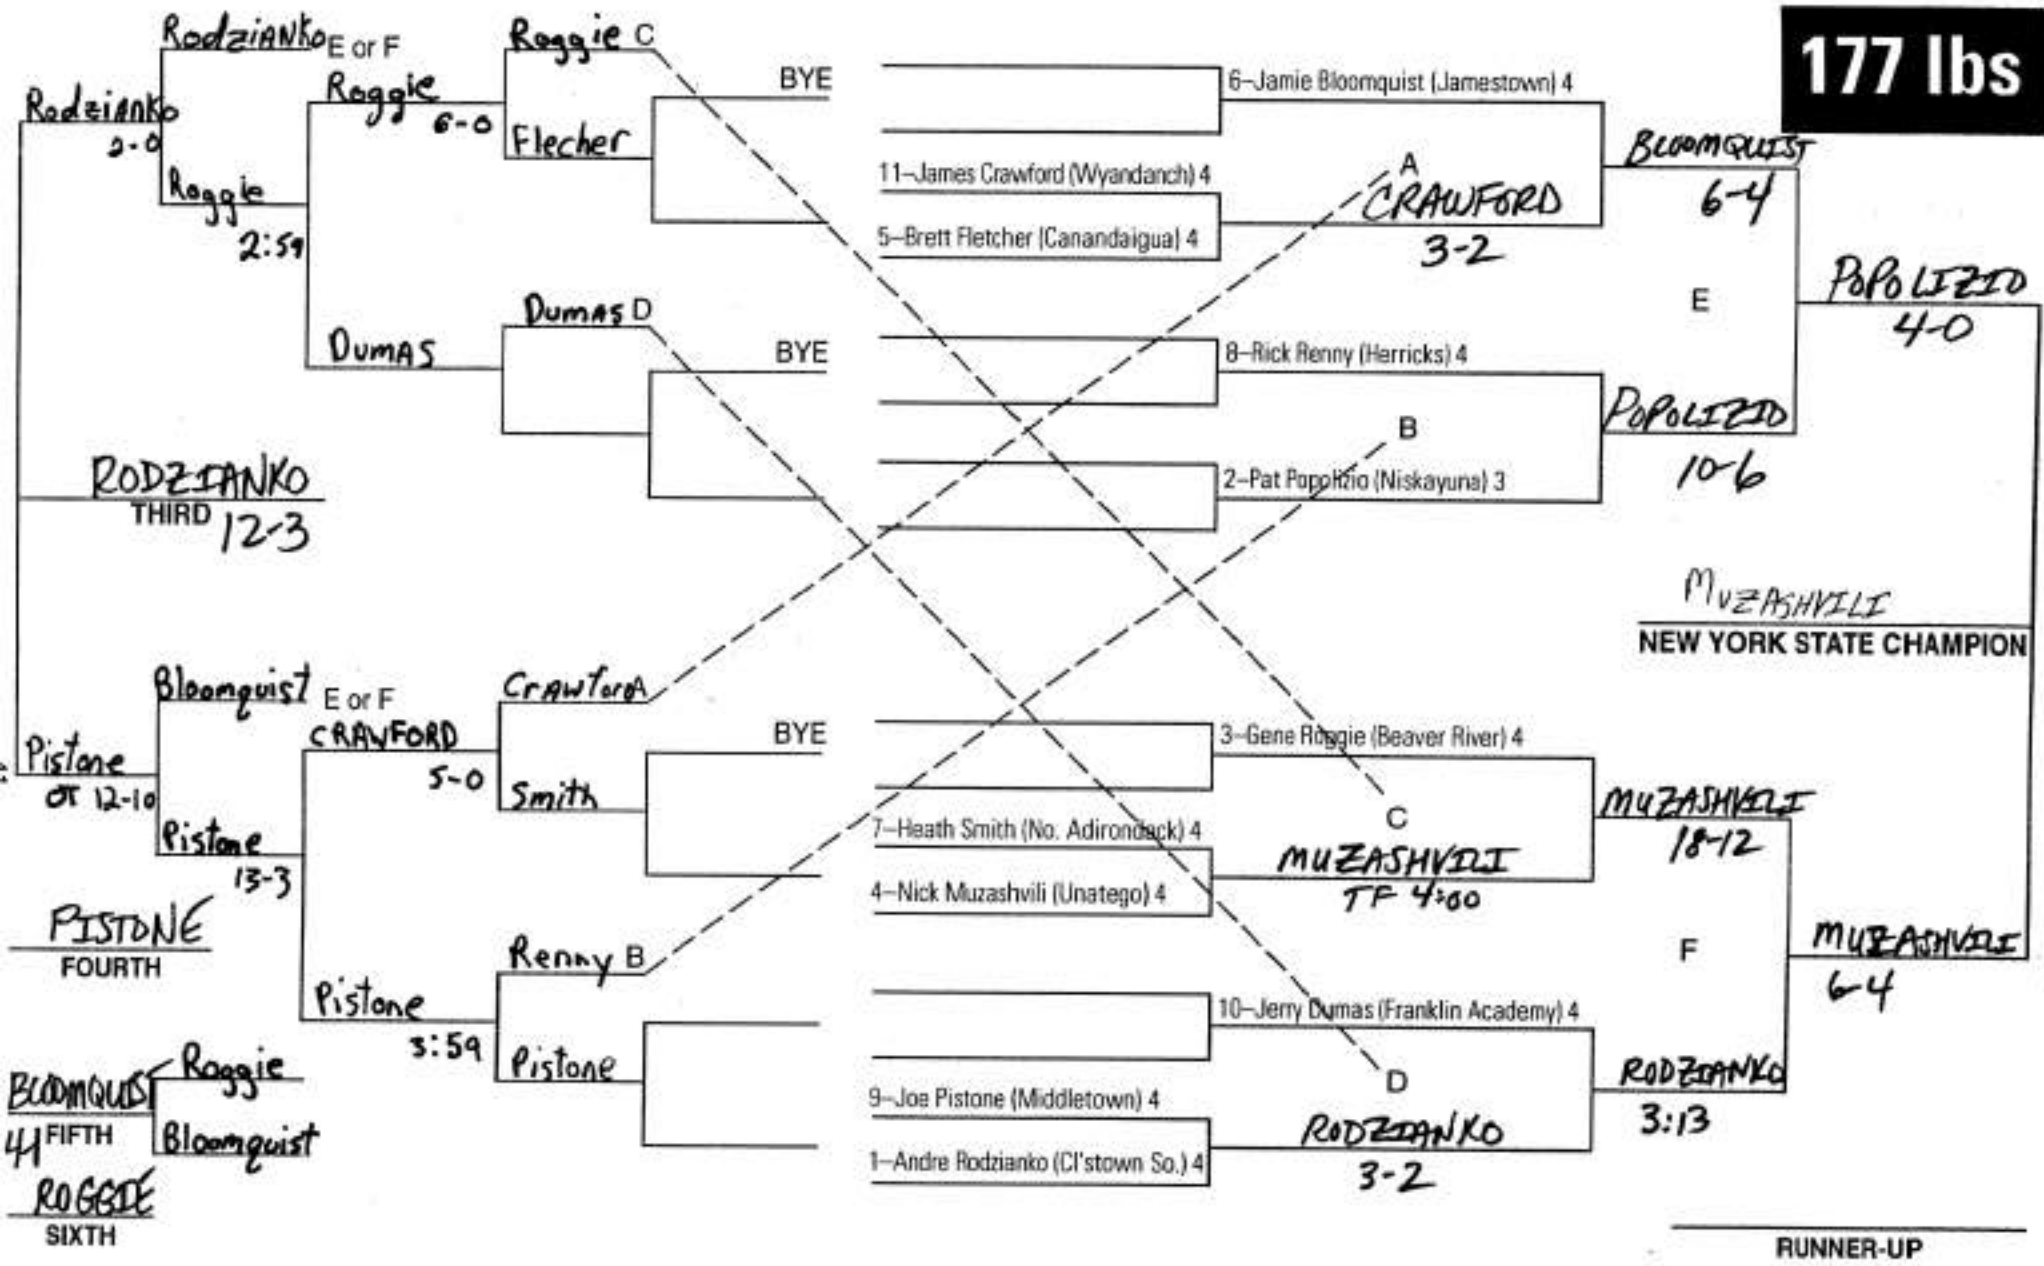

177 lbs

Number following wrestler's name indicates school year. 1-FR, 2-SOPH, 3-JR, 4-SR

Did You Know? That the New York State Champion at 250 lbs. in 1980 is currently playing first team offensive tackle for the Miami Dolphins?