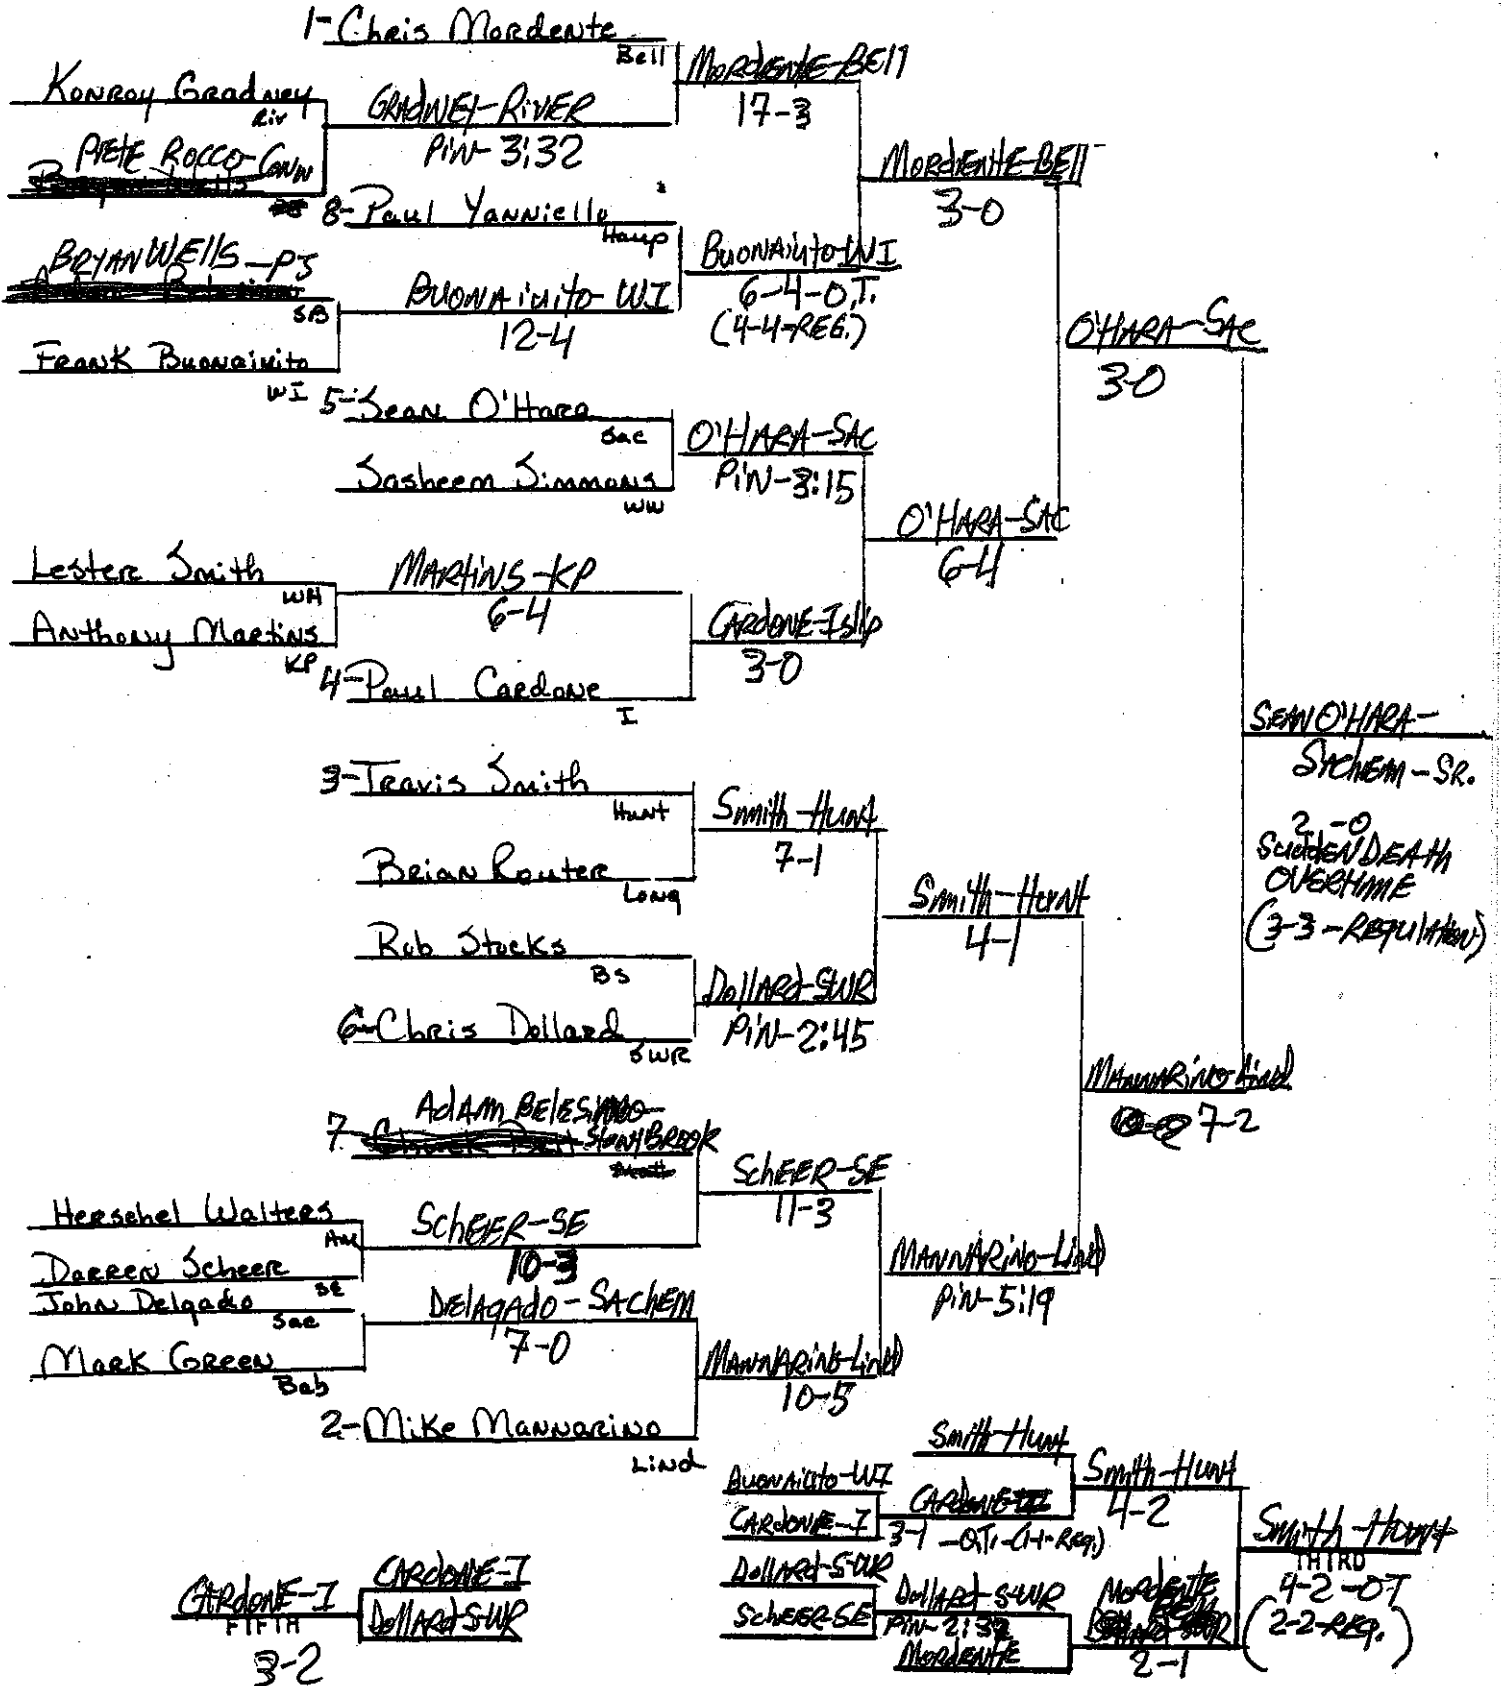

Suffolk County Wrestling

SEEDING CRITERIA - AUTOMATIC BRACKETS

1992

Suffolk County Wrestling

SEEDING CRITERIA - AUTOMATIC BRACKETS

119

1992
Suffolk County Wrestling
SEEDING CRITERIA - AUTOMATIC BRACKETS

126