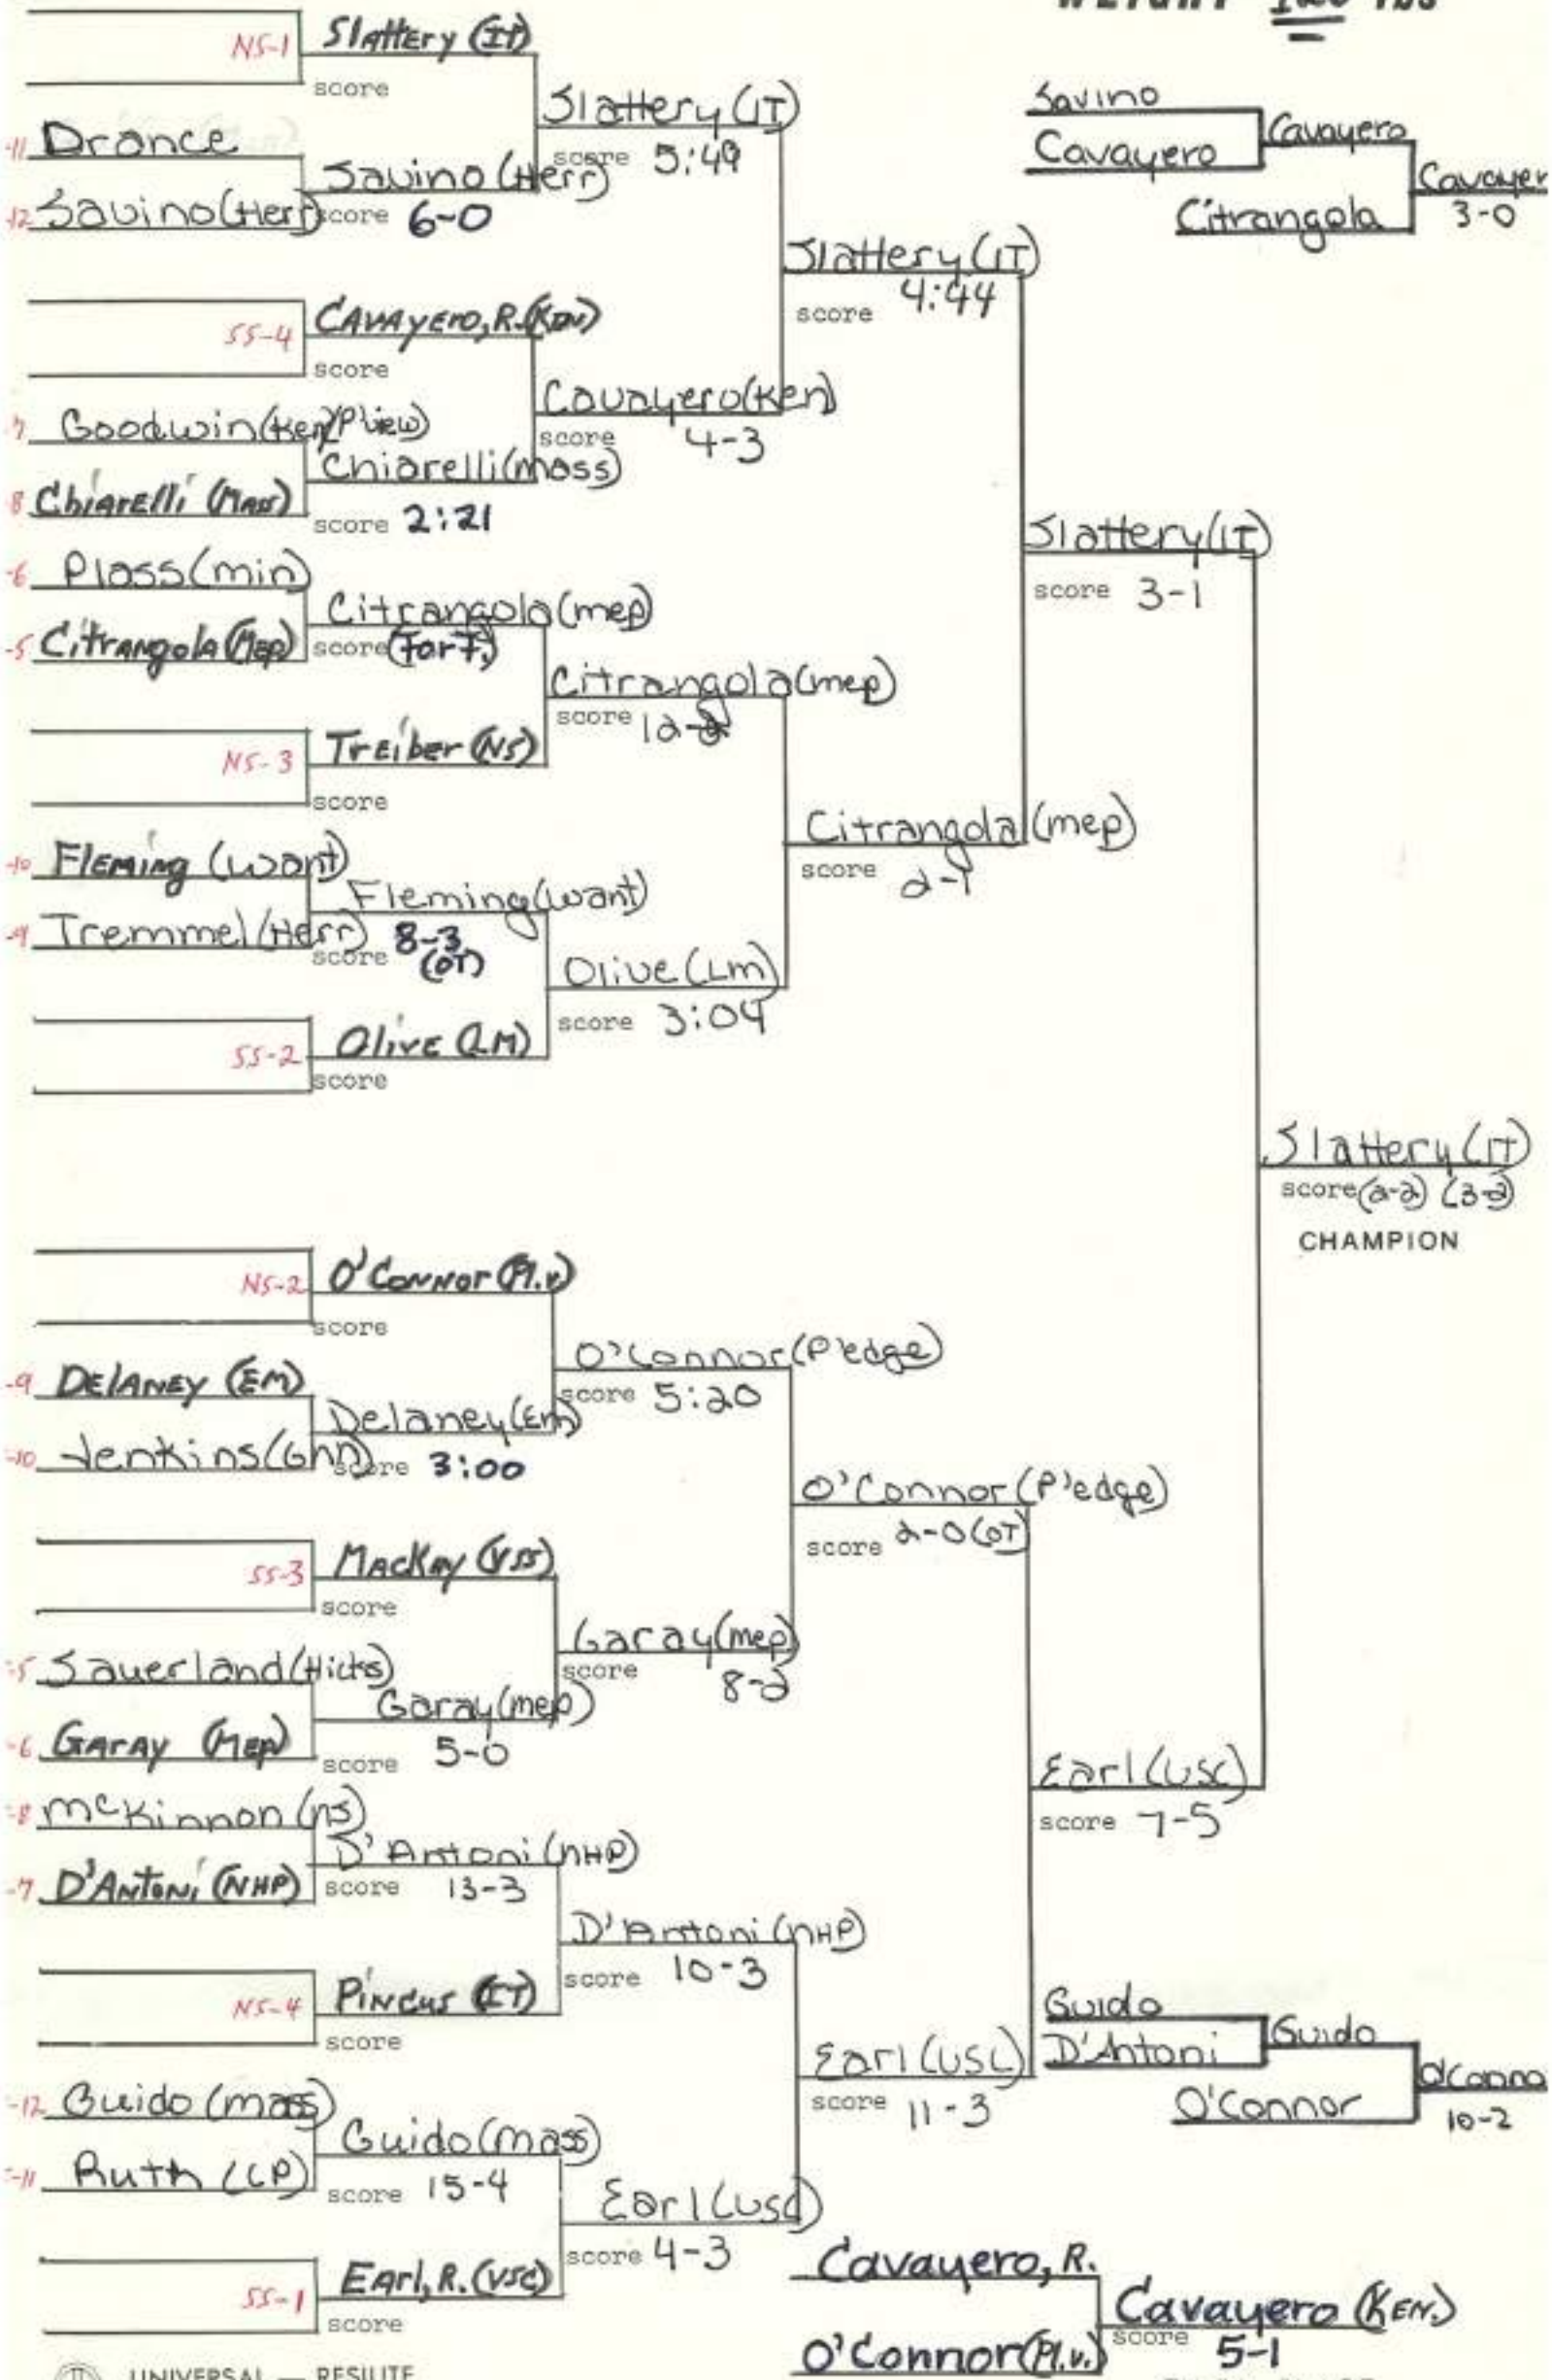

SECTION VIII TOWN,
1974-75

WEIGHT 98 lbs

Bob Bury (Cal)
score 4-2
CHAMPION

Ferrante
score 4-
THIRD PLACE

WEIGHT 105 lbs

WEIGHT 112 lbs

WEIGHT 119 lbs

WEIGHT 126 lbs

WEIGHT 138 lbs

WEIGHT 132 lbs

WEIGHT 145 lbs

WEIGHT 155 lbs

Speller
Edell Speller
Delyra Speller
7-3

Bonanno (Sea)
score 5-1
CHAMPION DE FIN

WEIGHT 167 lbs

WEIGHT 177 lbs