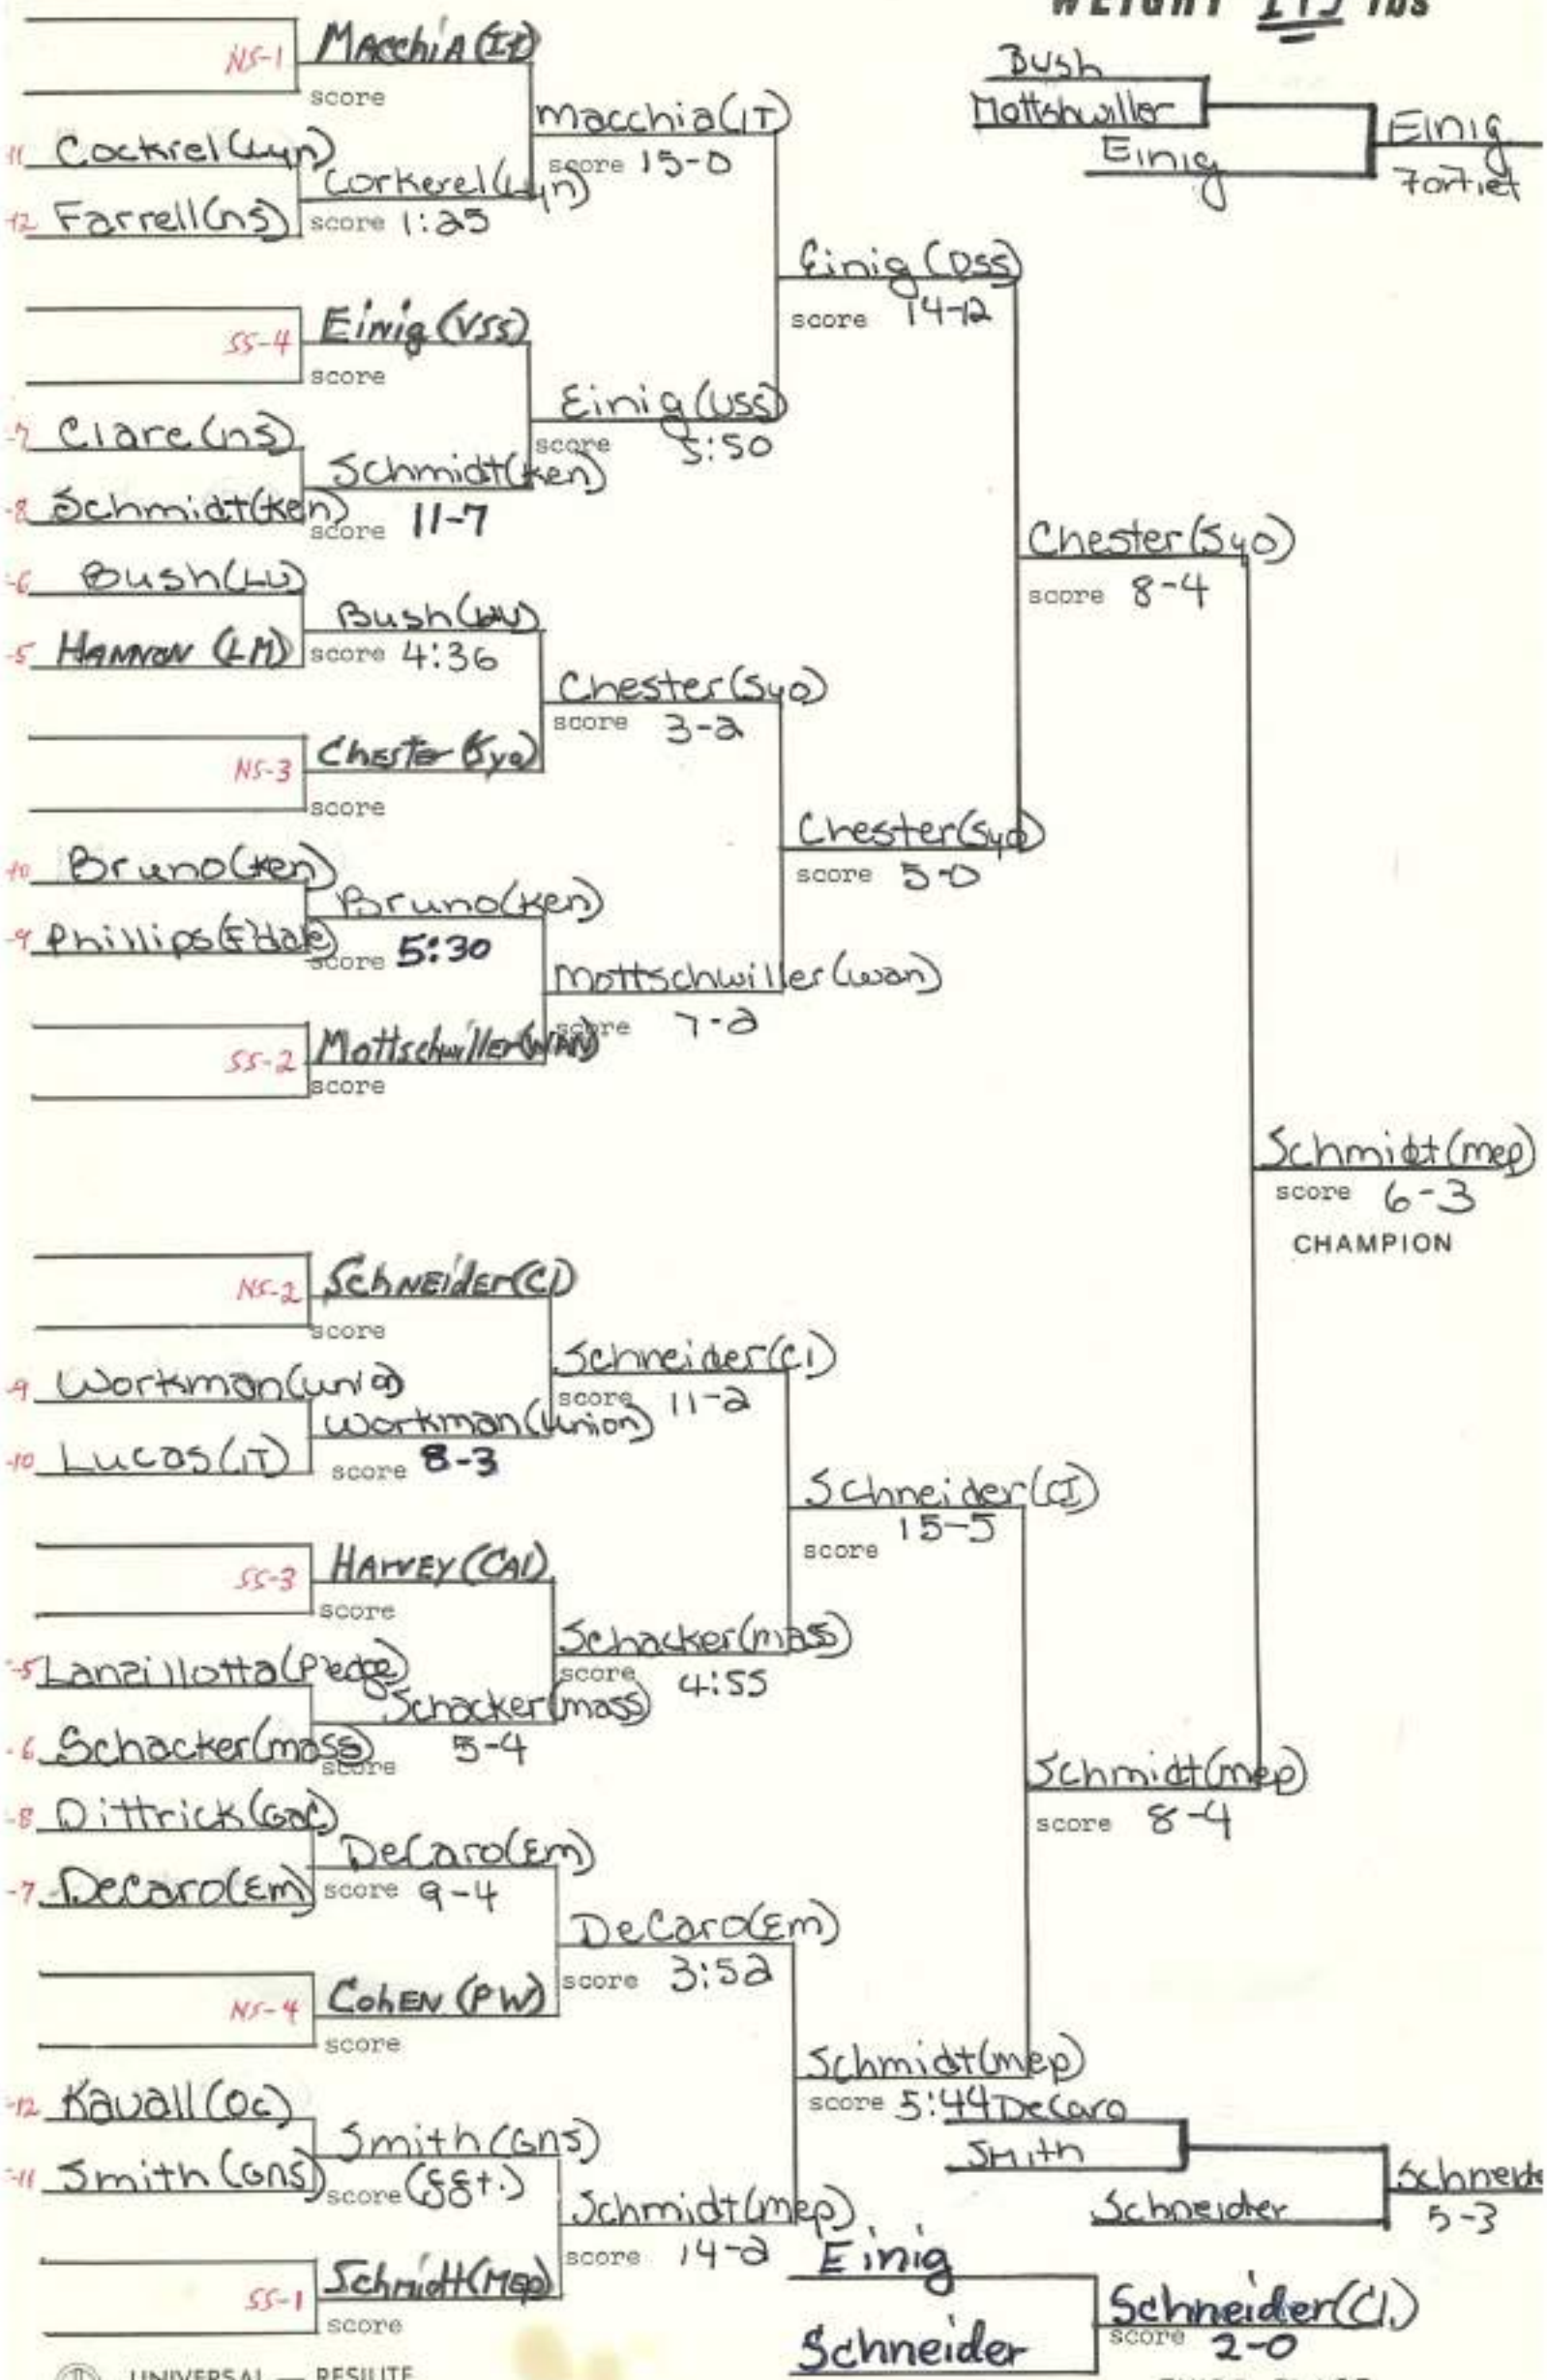

SECTION VIII TOWN,
1974-75

WEIGHT 98 lbs

Bob Bury (Cal)
score 4-2
CHAMPION

Ferrante
score 4-
THIRD PLACE

WEIGHT 105 lbs

WEIGHT 112 lbs

WEIGHT 119 lbs

WEIGHT 126 lbs

WEIGHT 138 lbs

WEIGHT 132 lbs

WEIGHT 145 lbs

WEIGHT 155 lbs

Speller
Edell Speller
Delyra Speller
7-3

Bonanno (Sea)
score 5-1
CHAMPION DE FIN

WEIGHT 167 lbs

WEIGHT 177 lbs