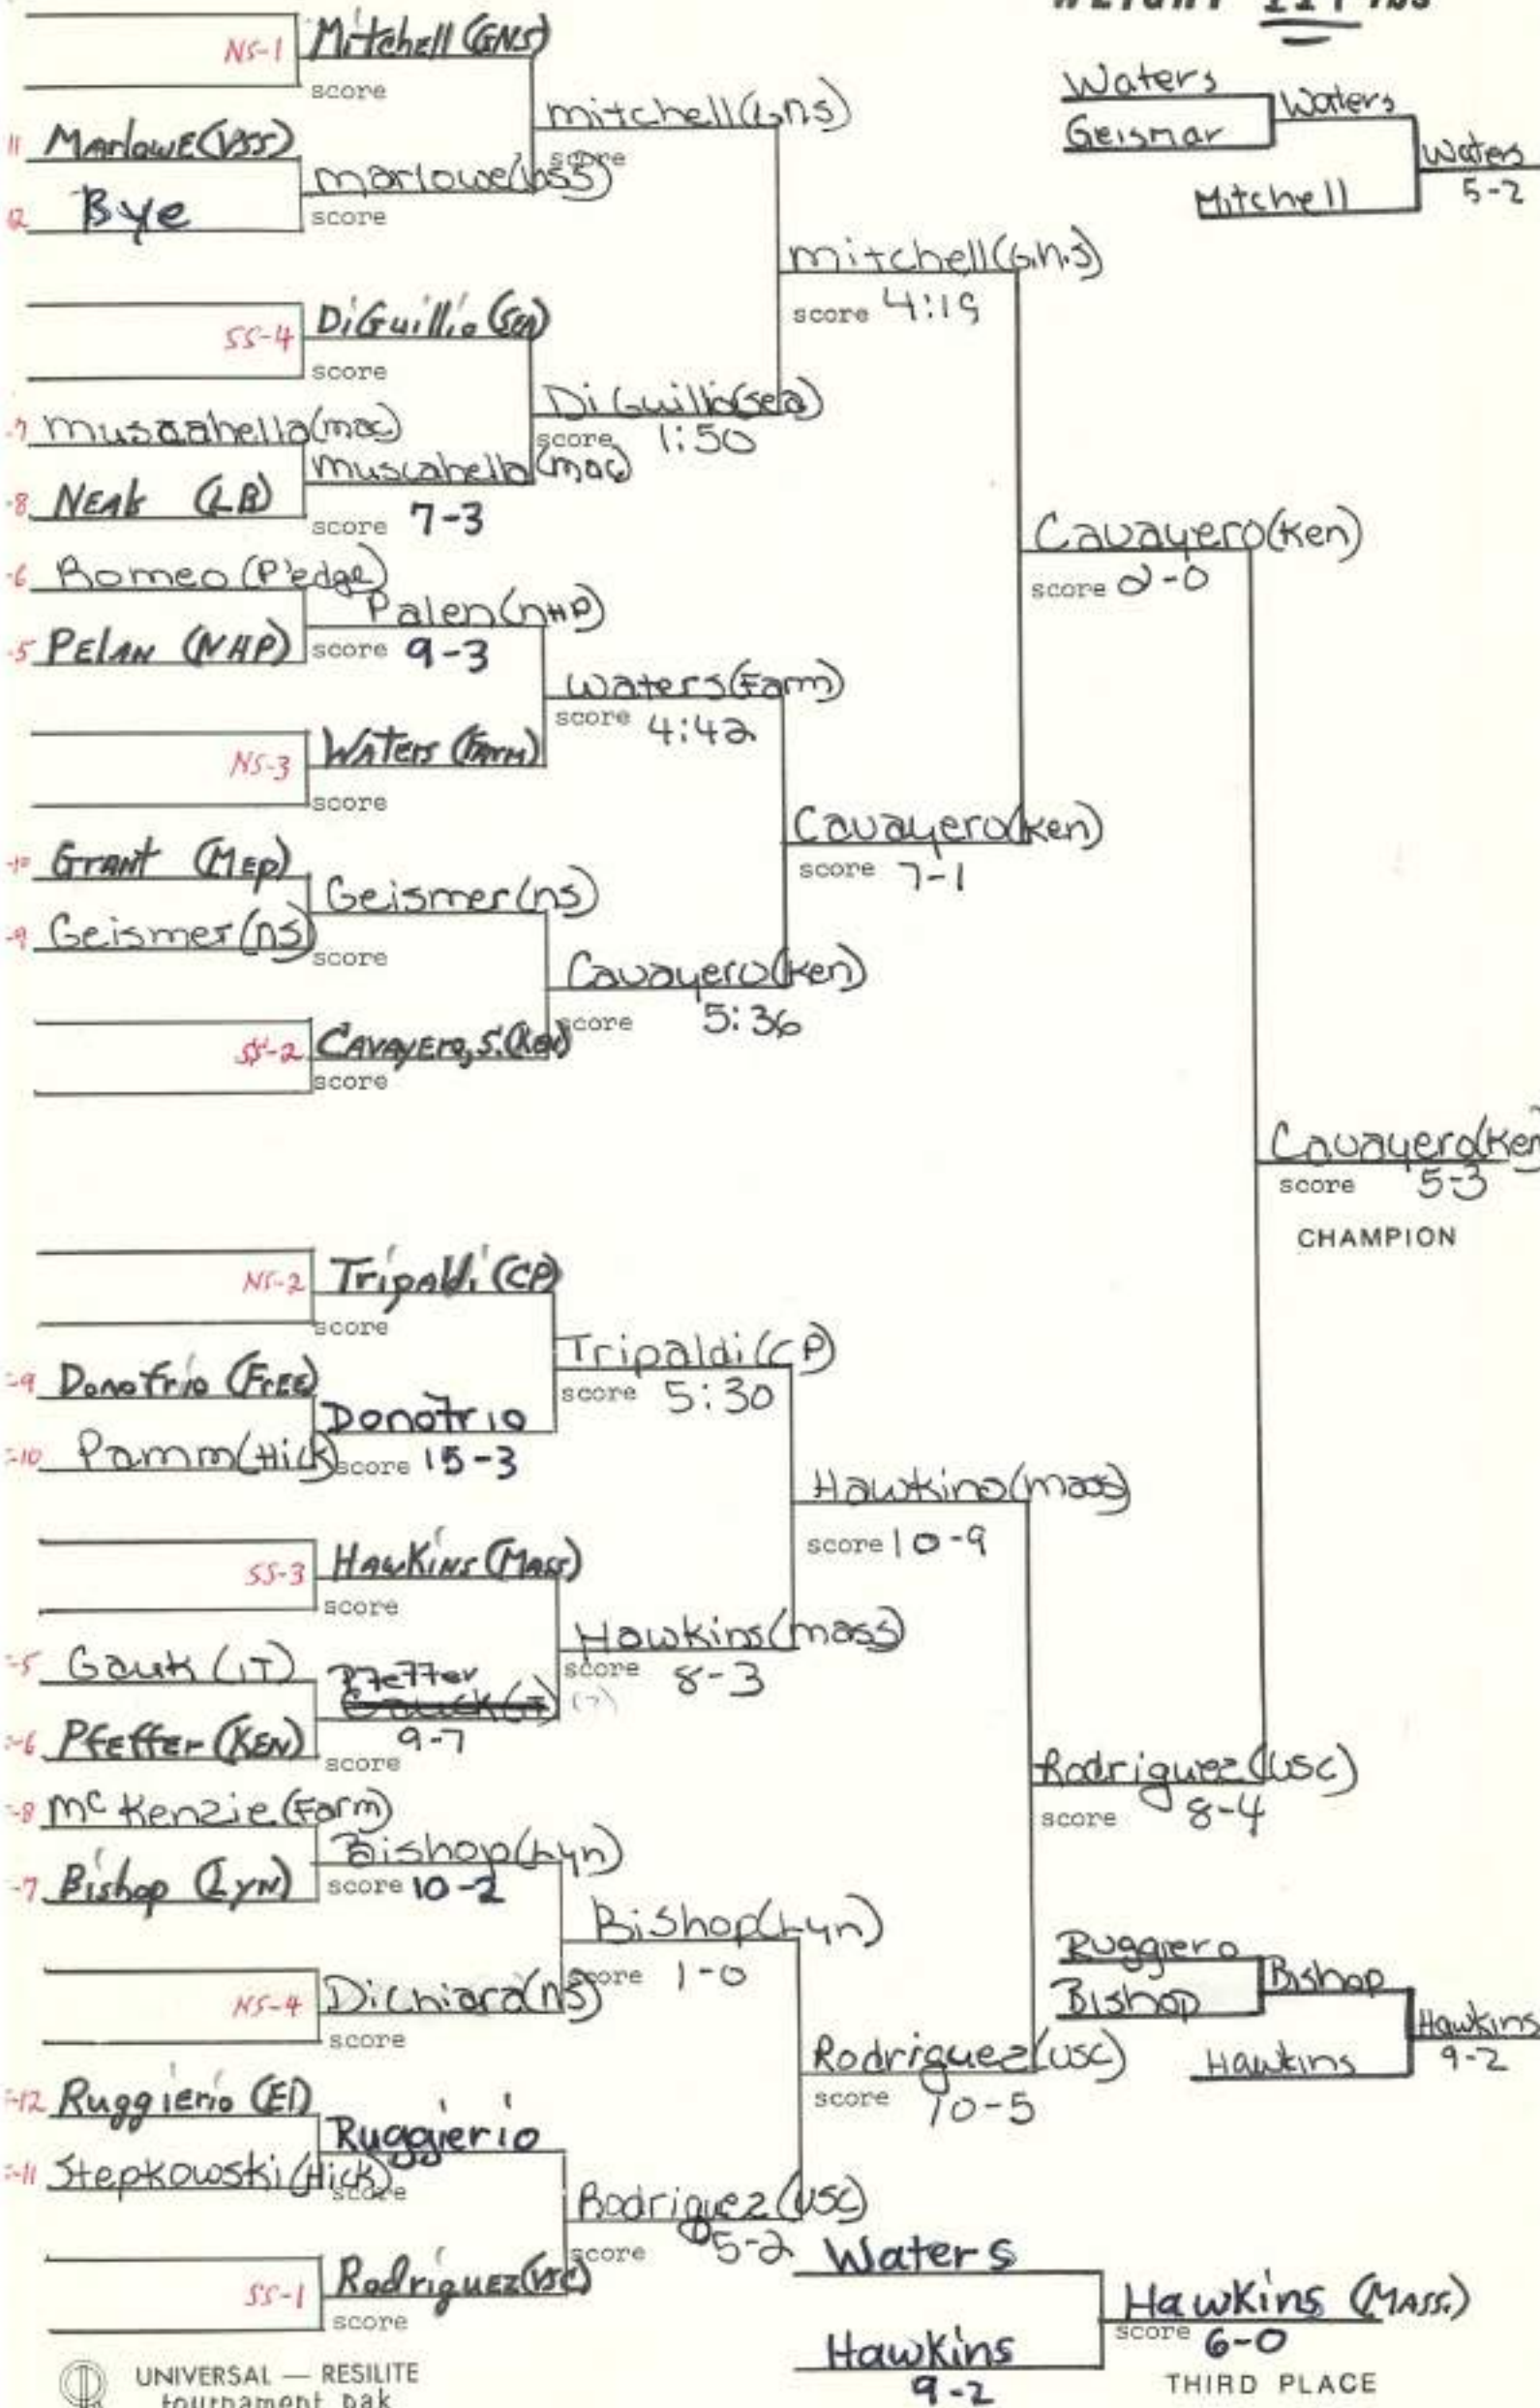

SECTION VIII TOWN,
1974-75

WEIGHT 98 lbs

Bob Bury (Cal)
score 4-2
CHAMPION

Ferrante
score 4-
THIRD PLACE

WEIGHT 105 lbs

WEIGHT 112 lbs

WEIGHT 119 lbs

WEIGHT 126 lbs

WEIGHT 138 lbs

WEIGHT 132 lbs

WEIGHT 145 lbs

WEIGHT 155 lbs

Speller
Edell Speller
Delyra Speller
7-3

Bonanno (Sea)
score 5-1
CHAMPION DE FIN

WEIGHT 167 lbs

WEIGHT 177 lbs