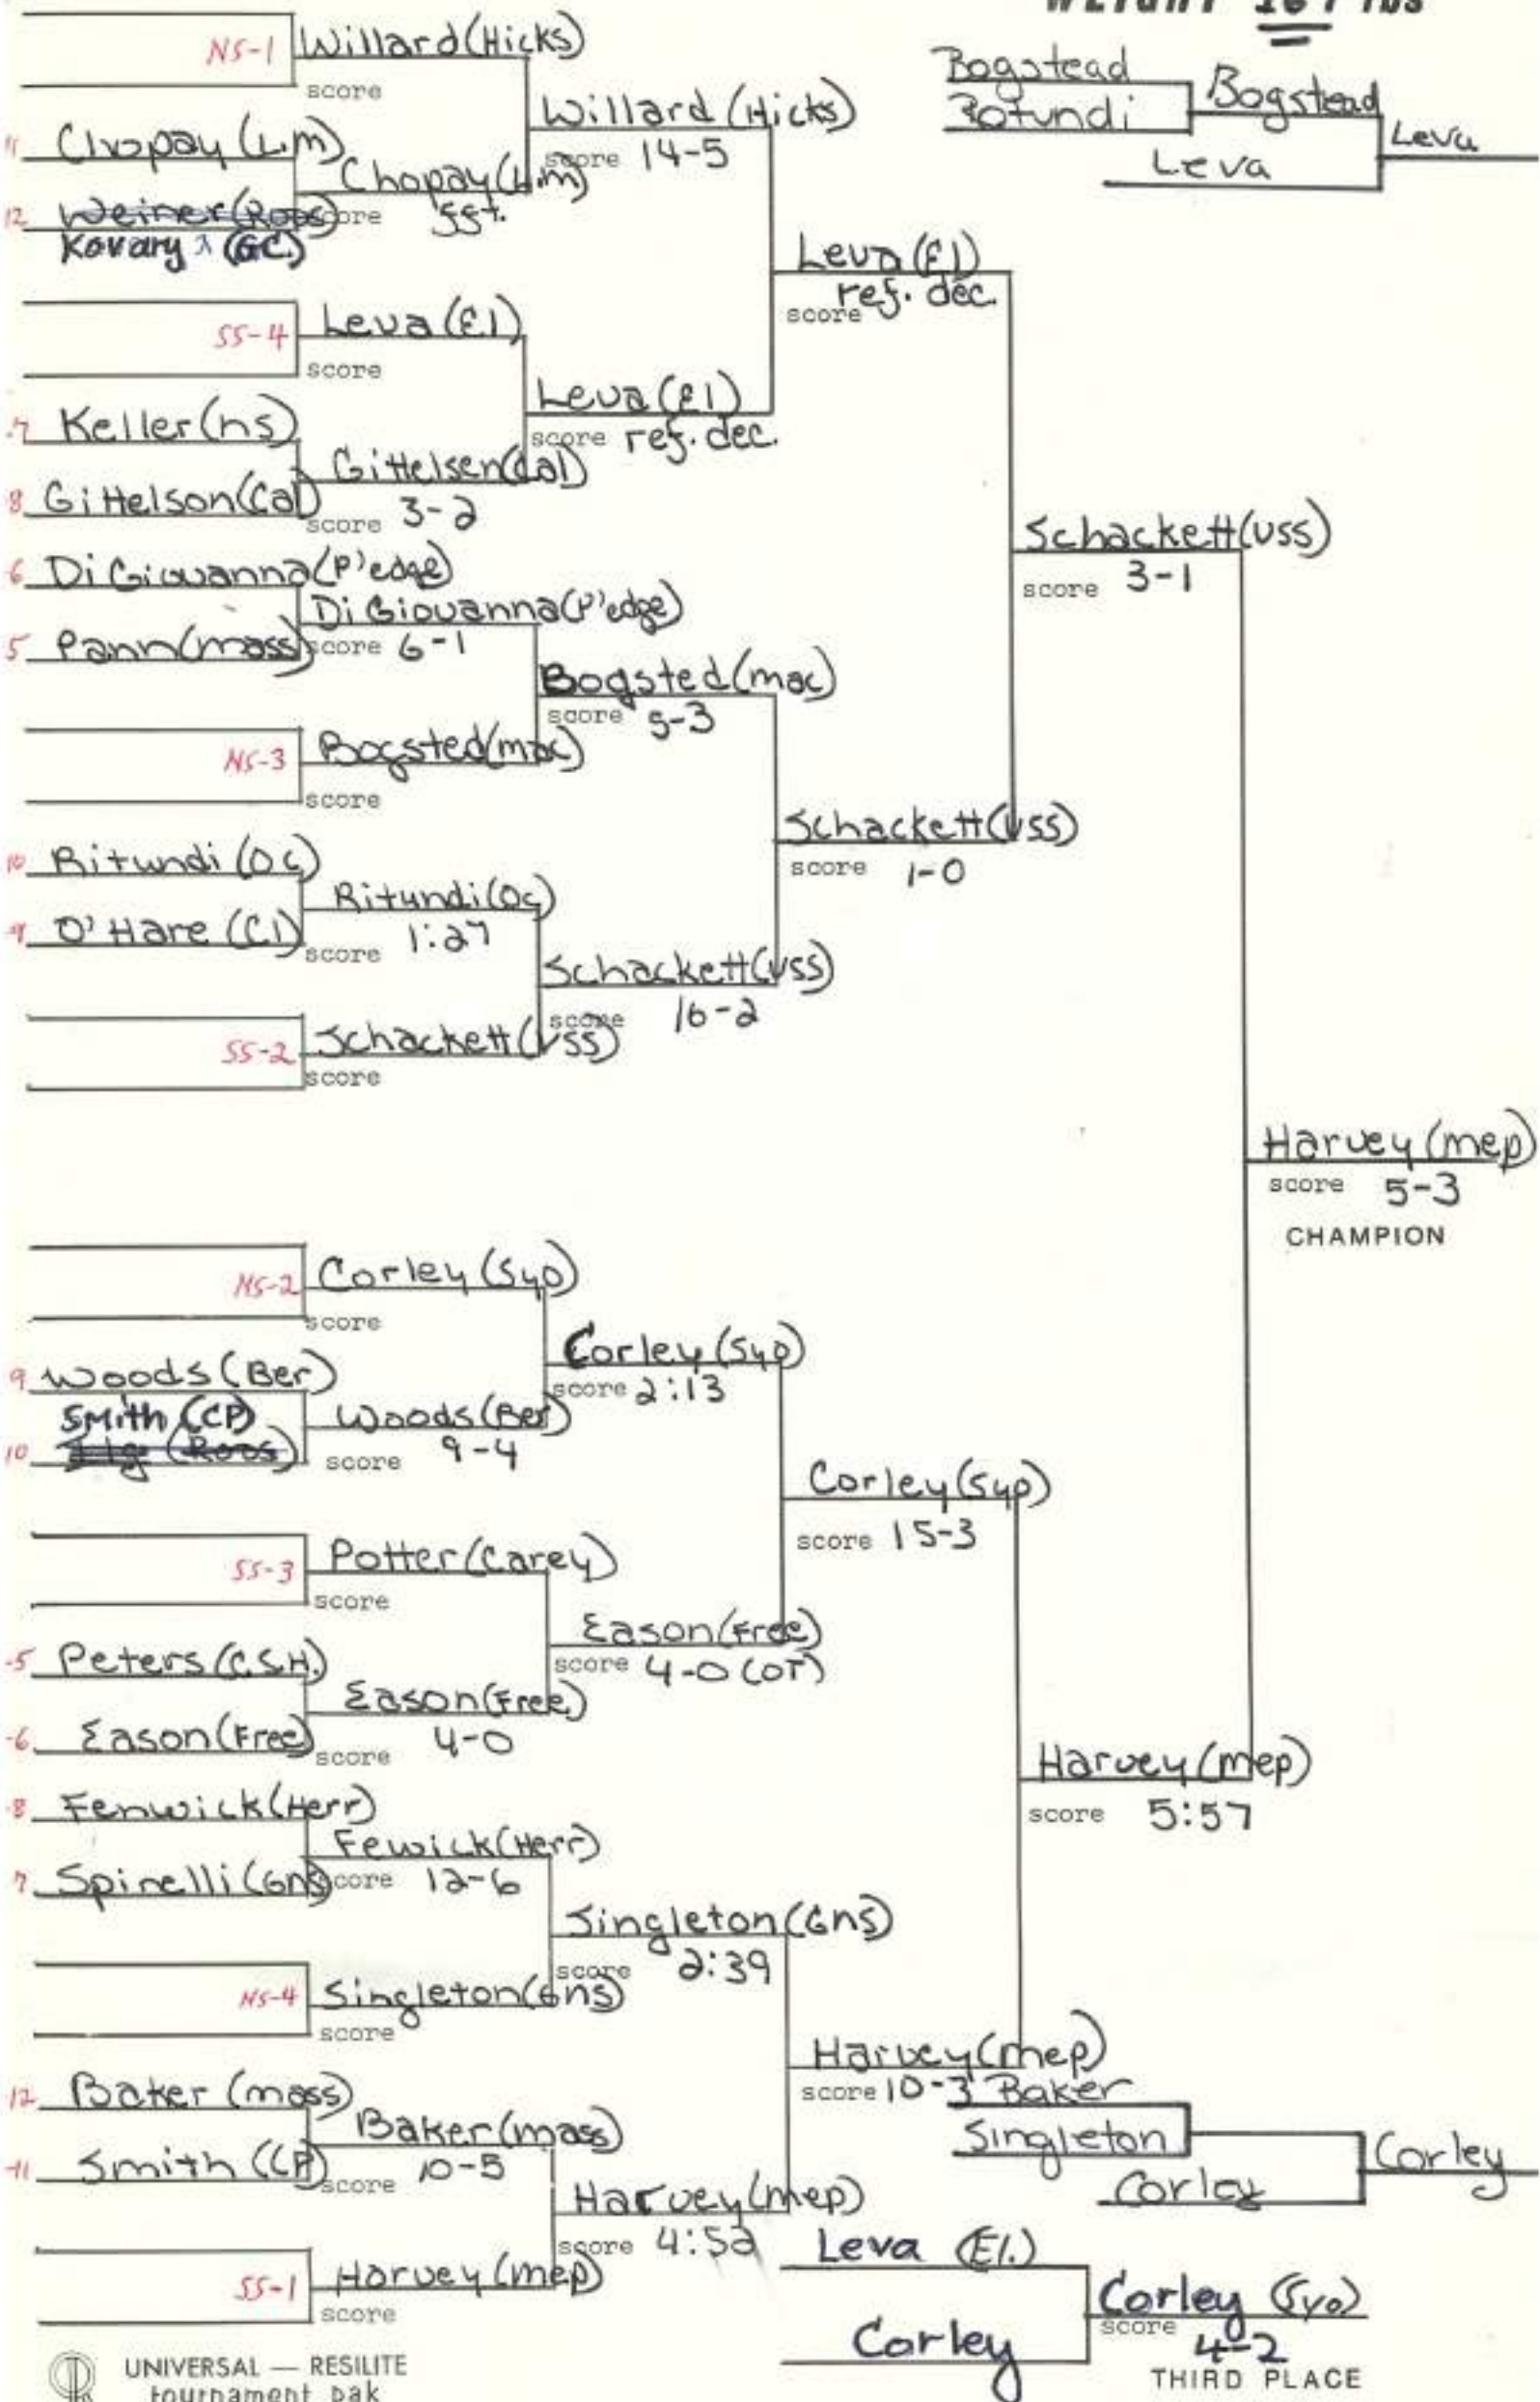

SECTION VIII TOWN,
1974-75

WEIGHT 98 lbs

Bob Bury (Cal)
score 4-2
CHAMPION

Ferrante
score 4-
THIRD PLACE

WEIGHT 105 lbs

WEIGHT 112 lbs

WEIGHT 119 lbs

WEIGHT 126 lbs

WEIGHT 138 lbs

WEIGHT 132 lbs

WEIGHT 145 lbs

WEIGHT 155 lbs

Speller
Edell Speller
Delyra Speller
7-3

Bonanno (Sea)
score 5-1
CHAMPION DE FIN

WEIGHT 167 lbs

WEIGHT 177 lbs