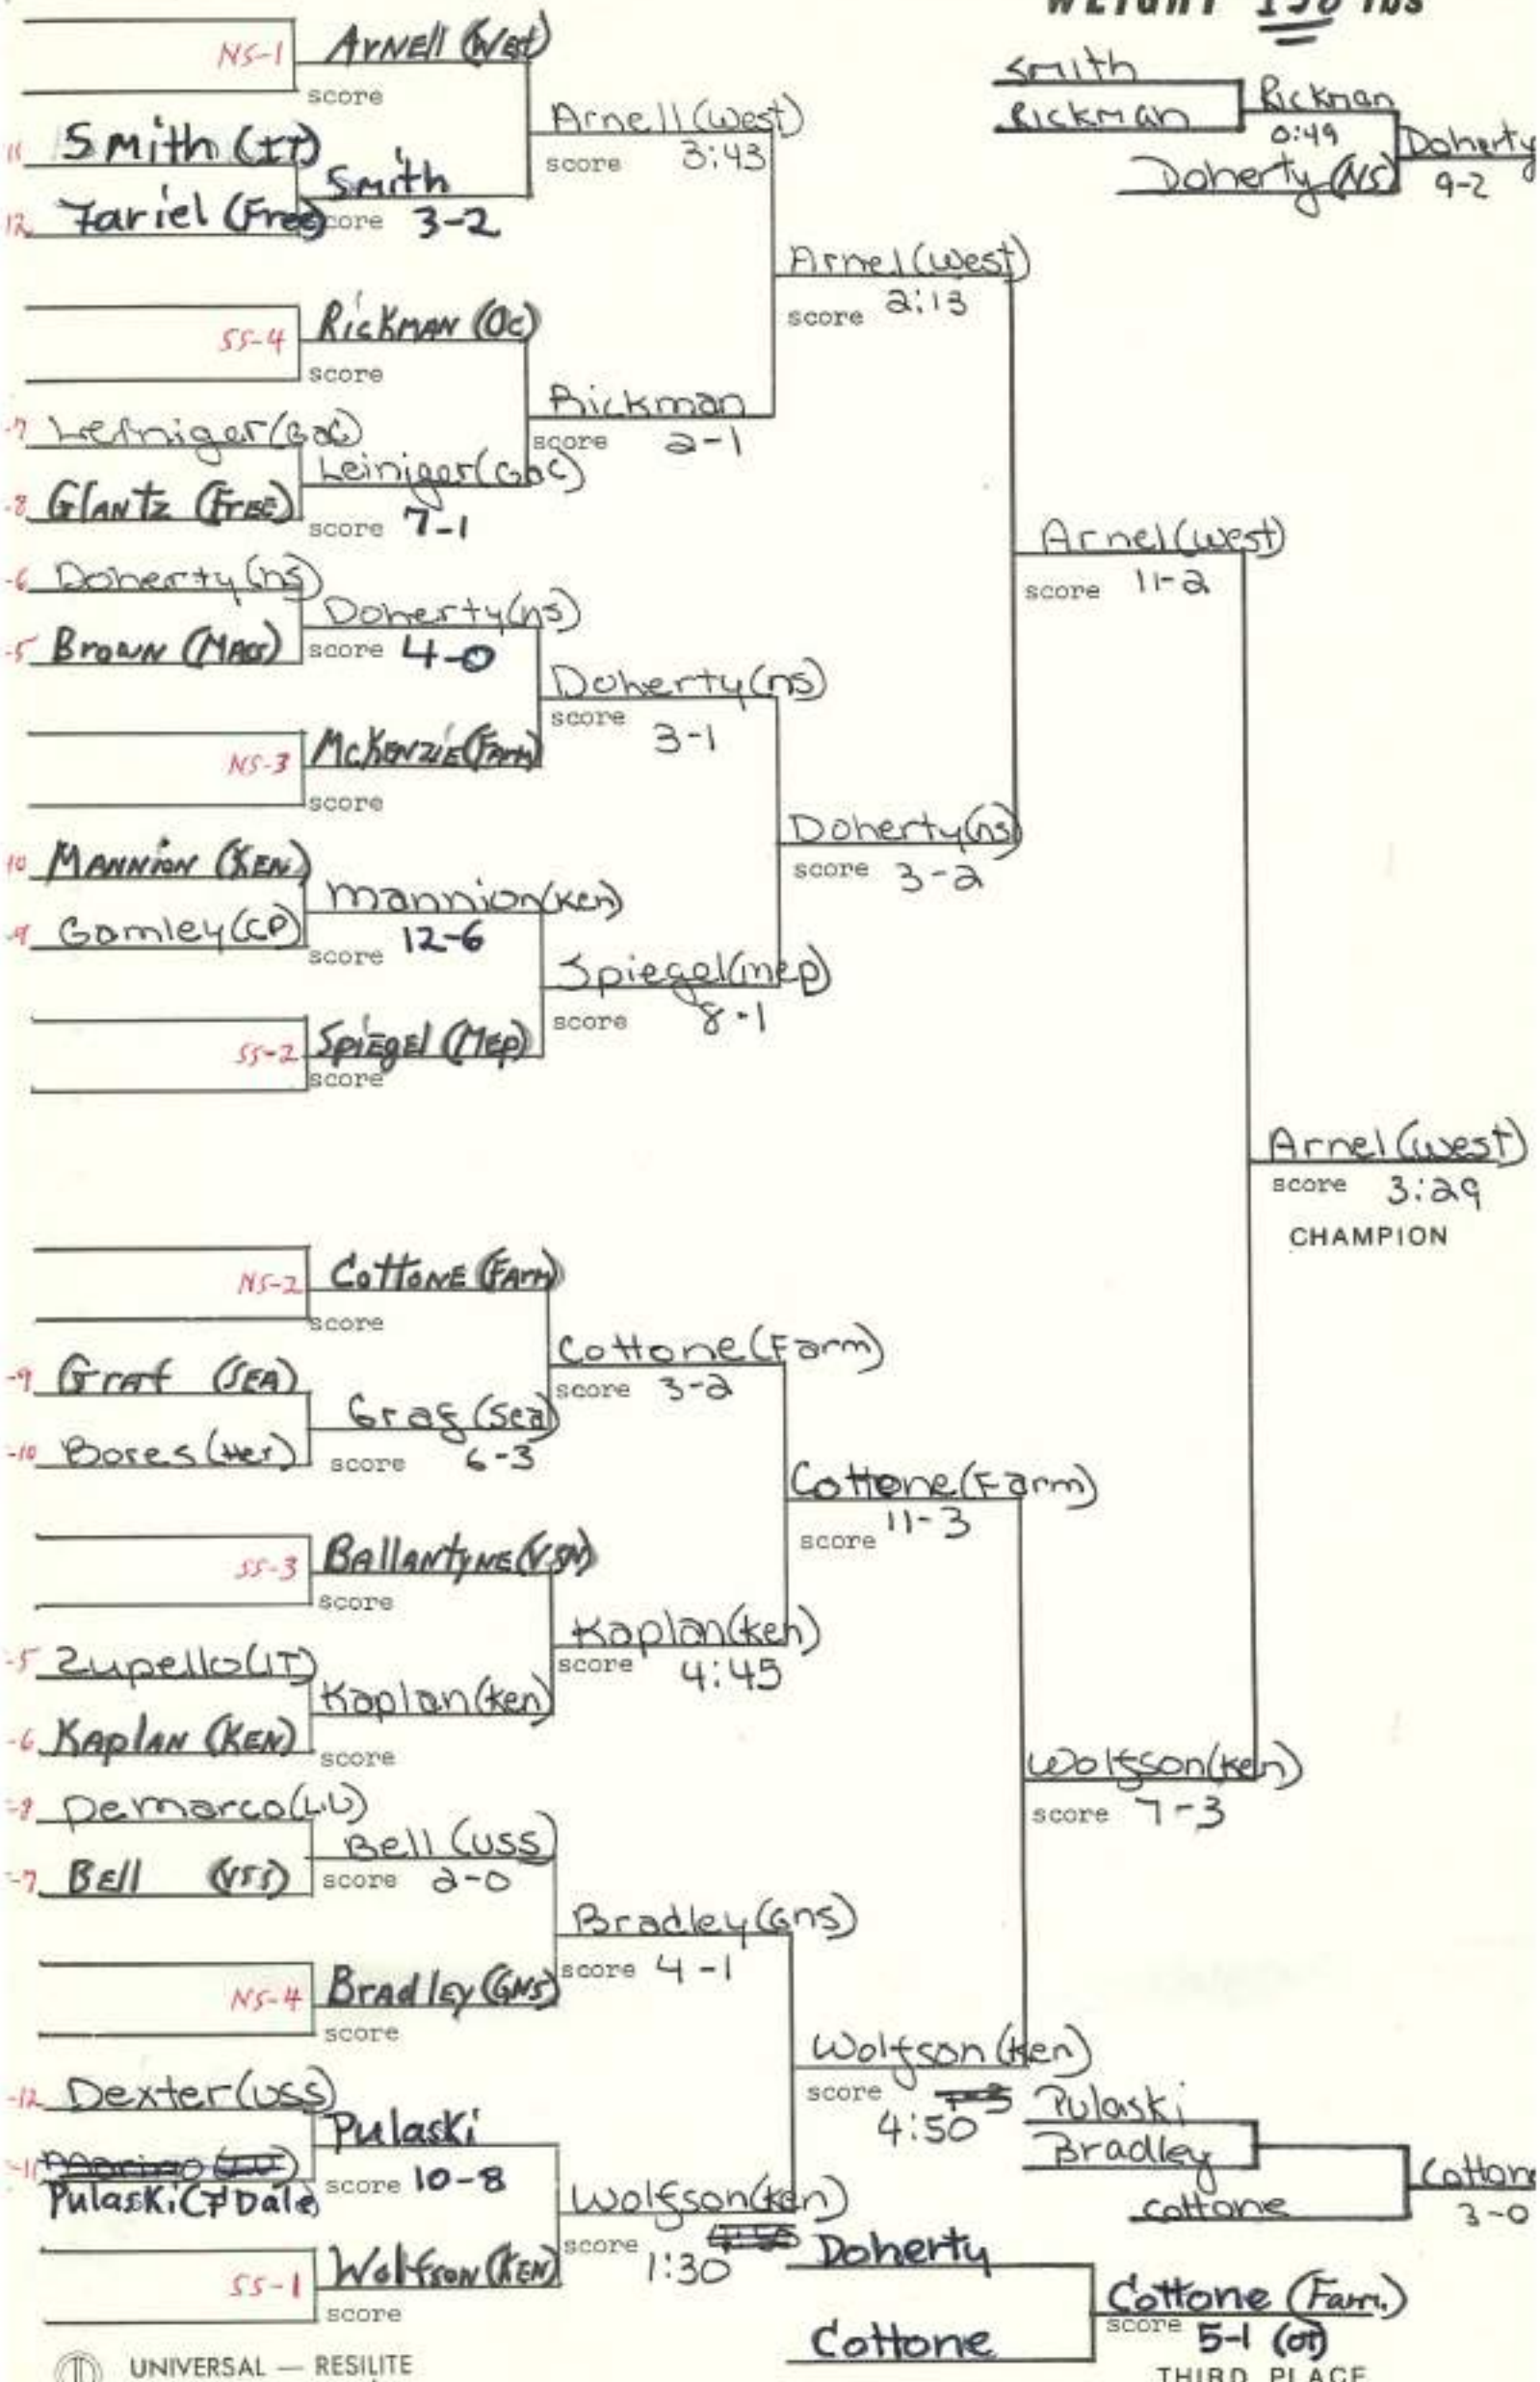

SECTION VIII TOWN,
1974-75

WEIGHT 98 lbs

Bob Bury (Cal)
score 4-2
CHAMPION

Ferrante
score 4-
THIRD PLACE

WEIGHT 105 lbs

WEIGHT 112 lbs

WEIGHT 119 lbs

WEIGHT 126 lbs

WEIGHT 138 lbs

WEIGHT 132 lbs

WEIGHT 145 lbs

WEIGHT 155 lbs

Speller
Edell Speller
Delyra Speller
7-3

Bonanno (Sea)
score 5-1
CHAMPION DE FIN

WEIGHT 167 lbs

WEIGHT 177 lbs