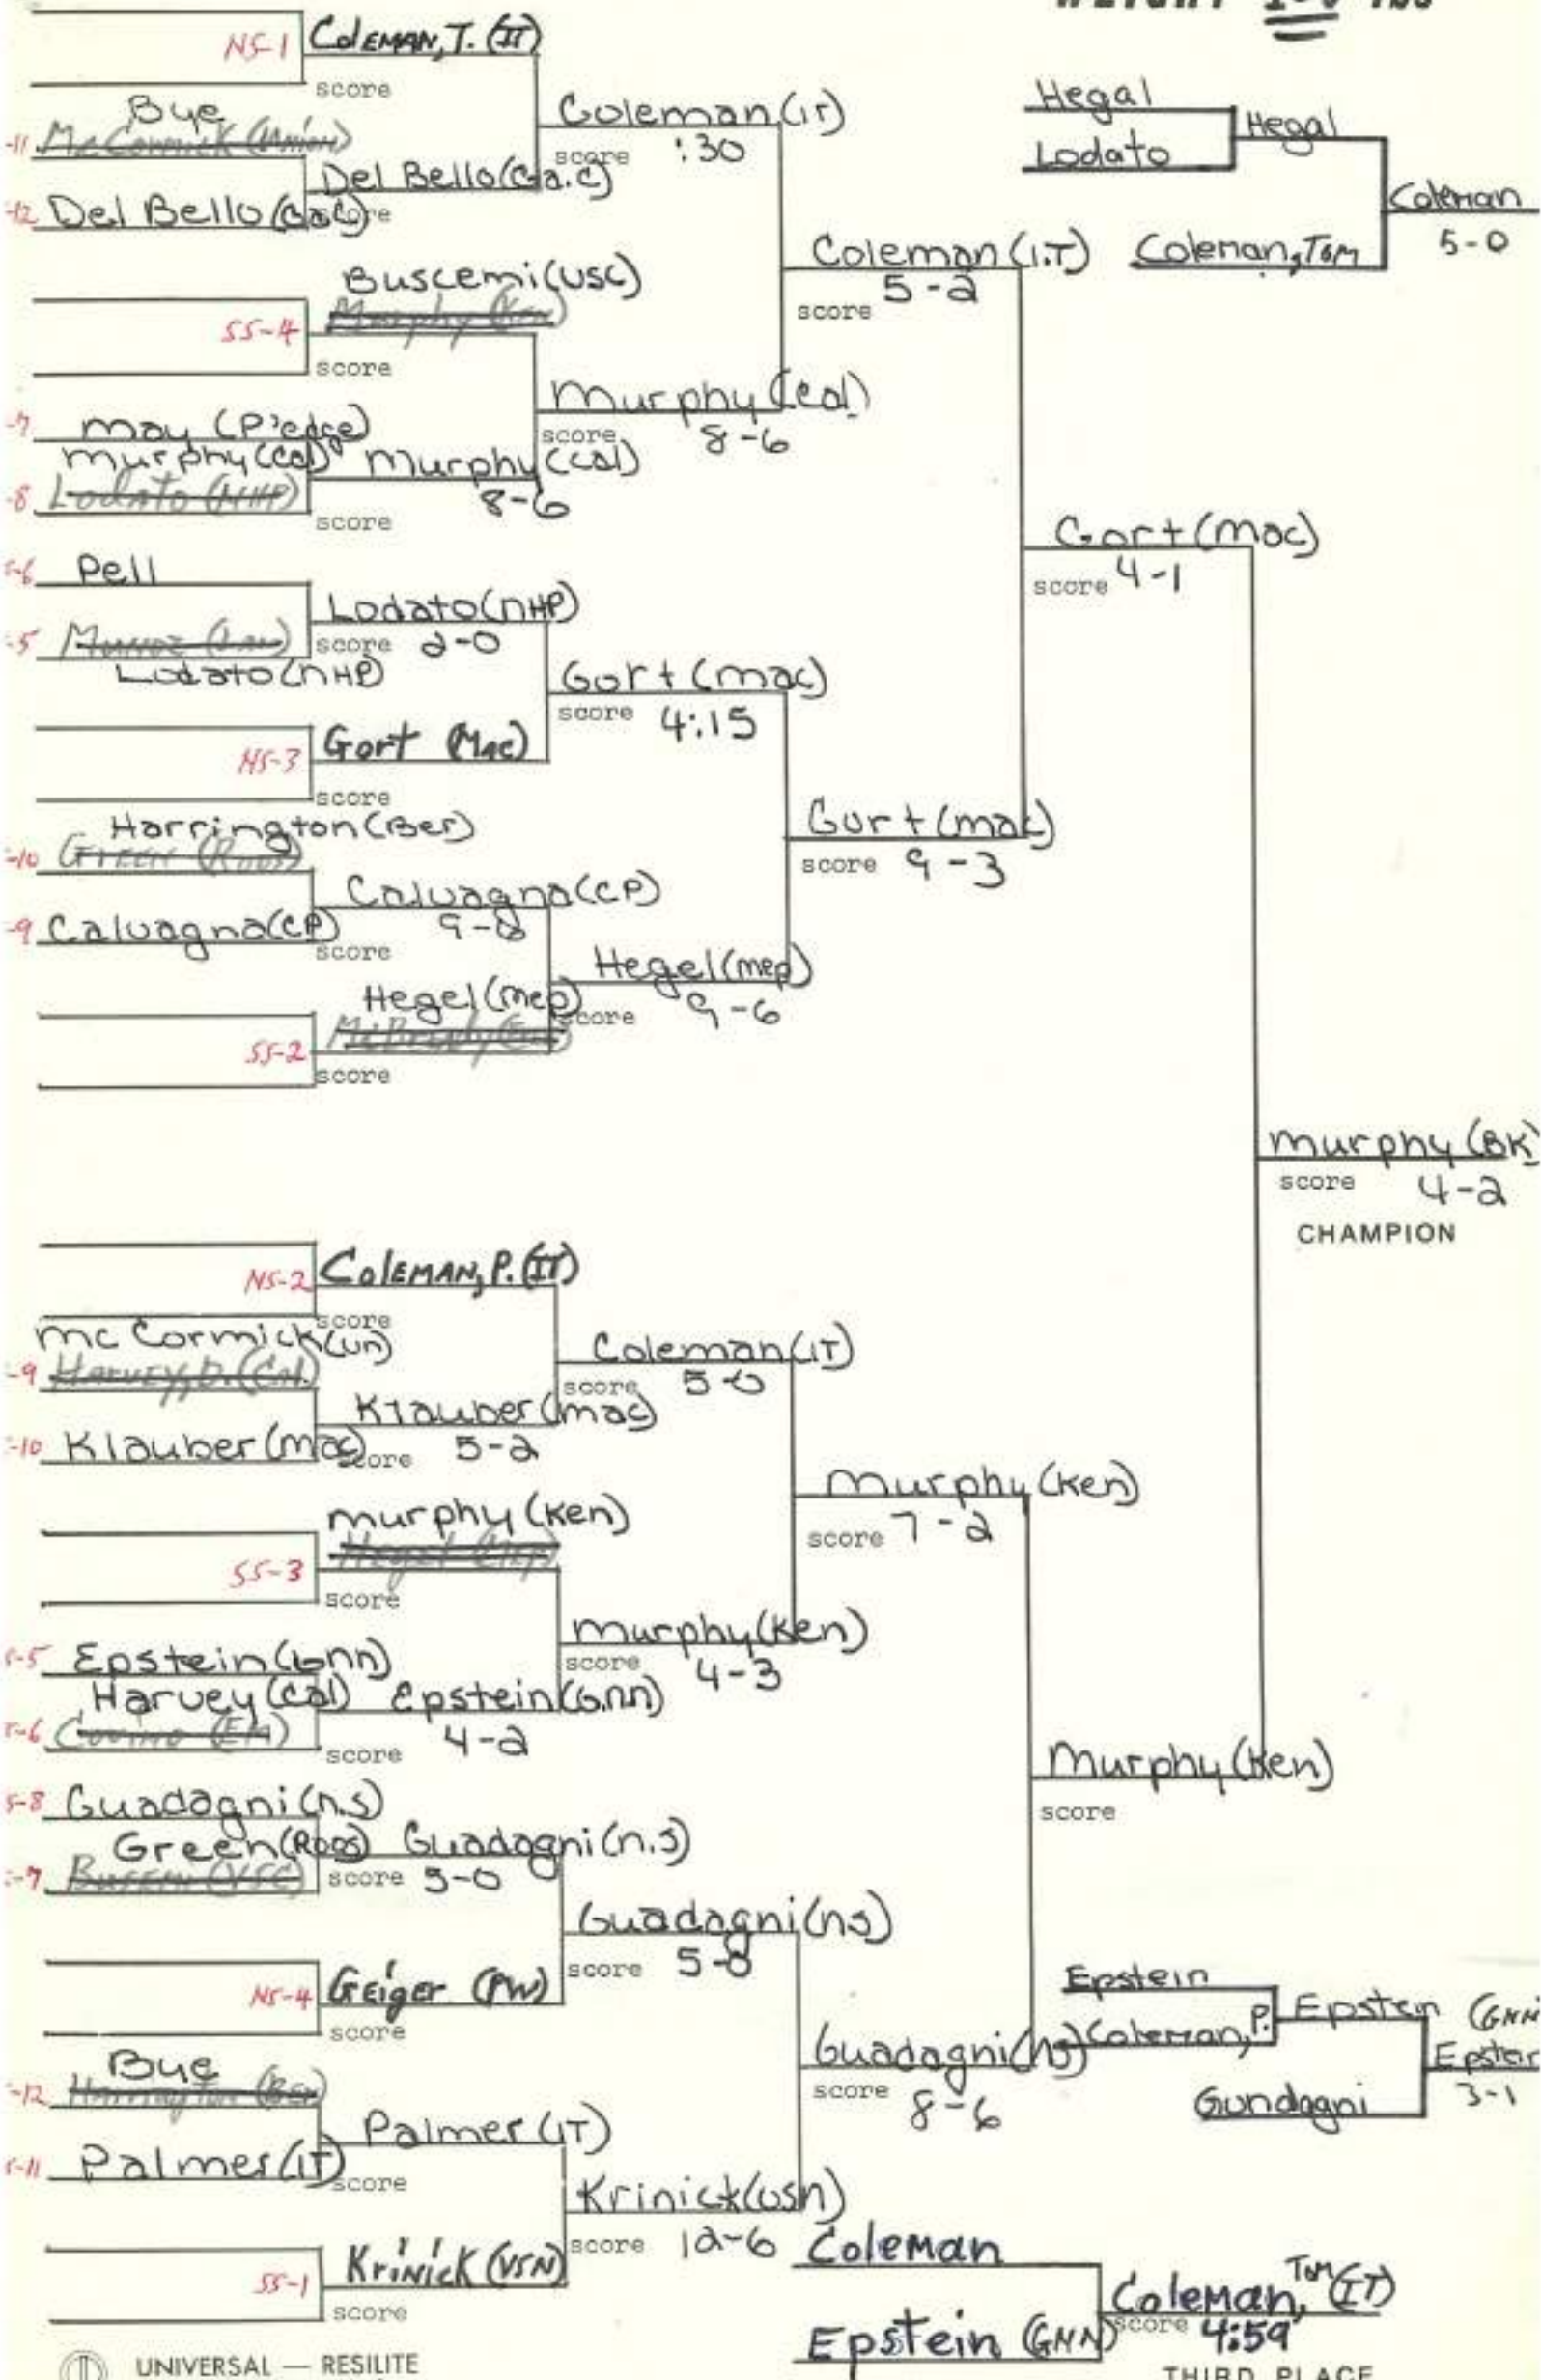

SECTION VIII TOWN,
1974-75

WEIGHT 98 lbs

Bob Bury (Cal)
score 4-2
CHAMPION

Ferrante
score 4-
THIRD PLACE

WEIGHT 105 lbs

WEIGHT 112 lbs

WEIGHT 119 lbs

WEIGHT 126 lbs

WEIGHT 138 lbs

WEIGHT 132 lbs

WEIGHT 145 lbs

WEIGHT 155 lbs

Speller
Edell Speller
Delyra Speller
7-3

Bonanno (Sea)
score 5-1
CHAMPION DE FIN

WEIGHT 167 lbs

WEIGHT 177 lbs