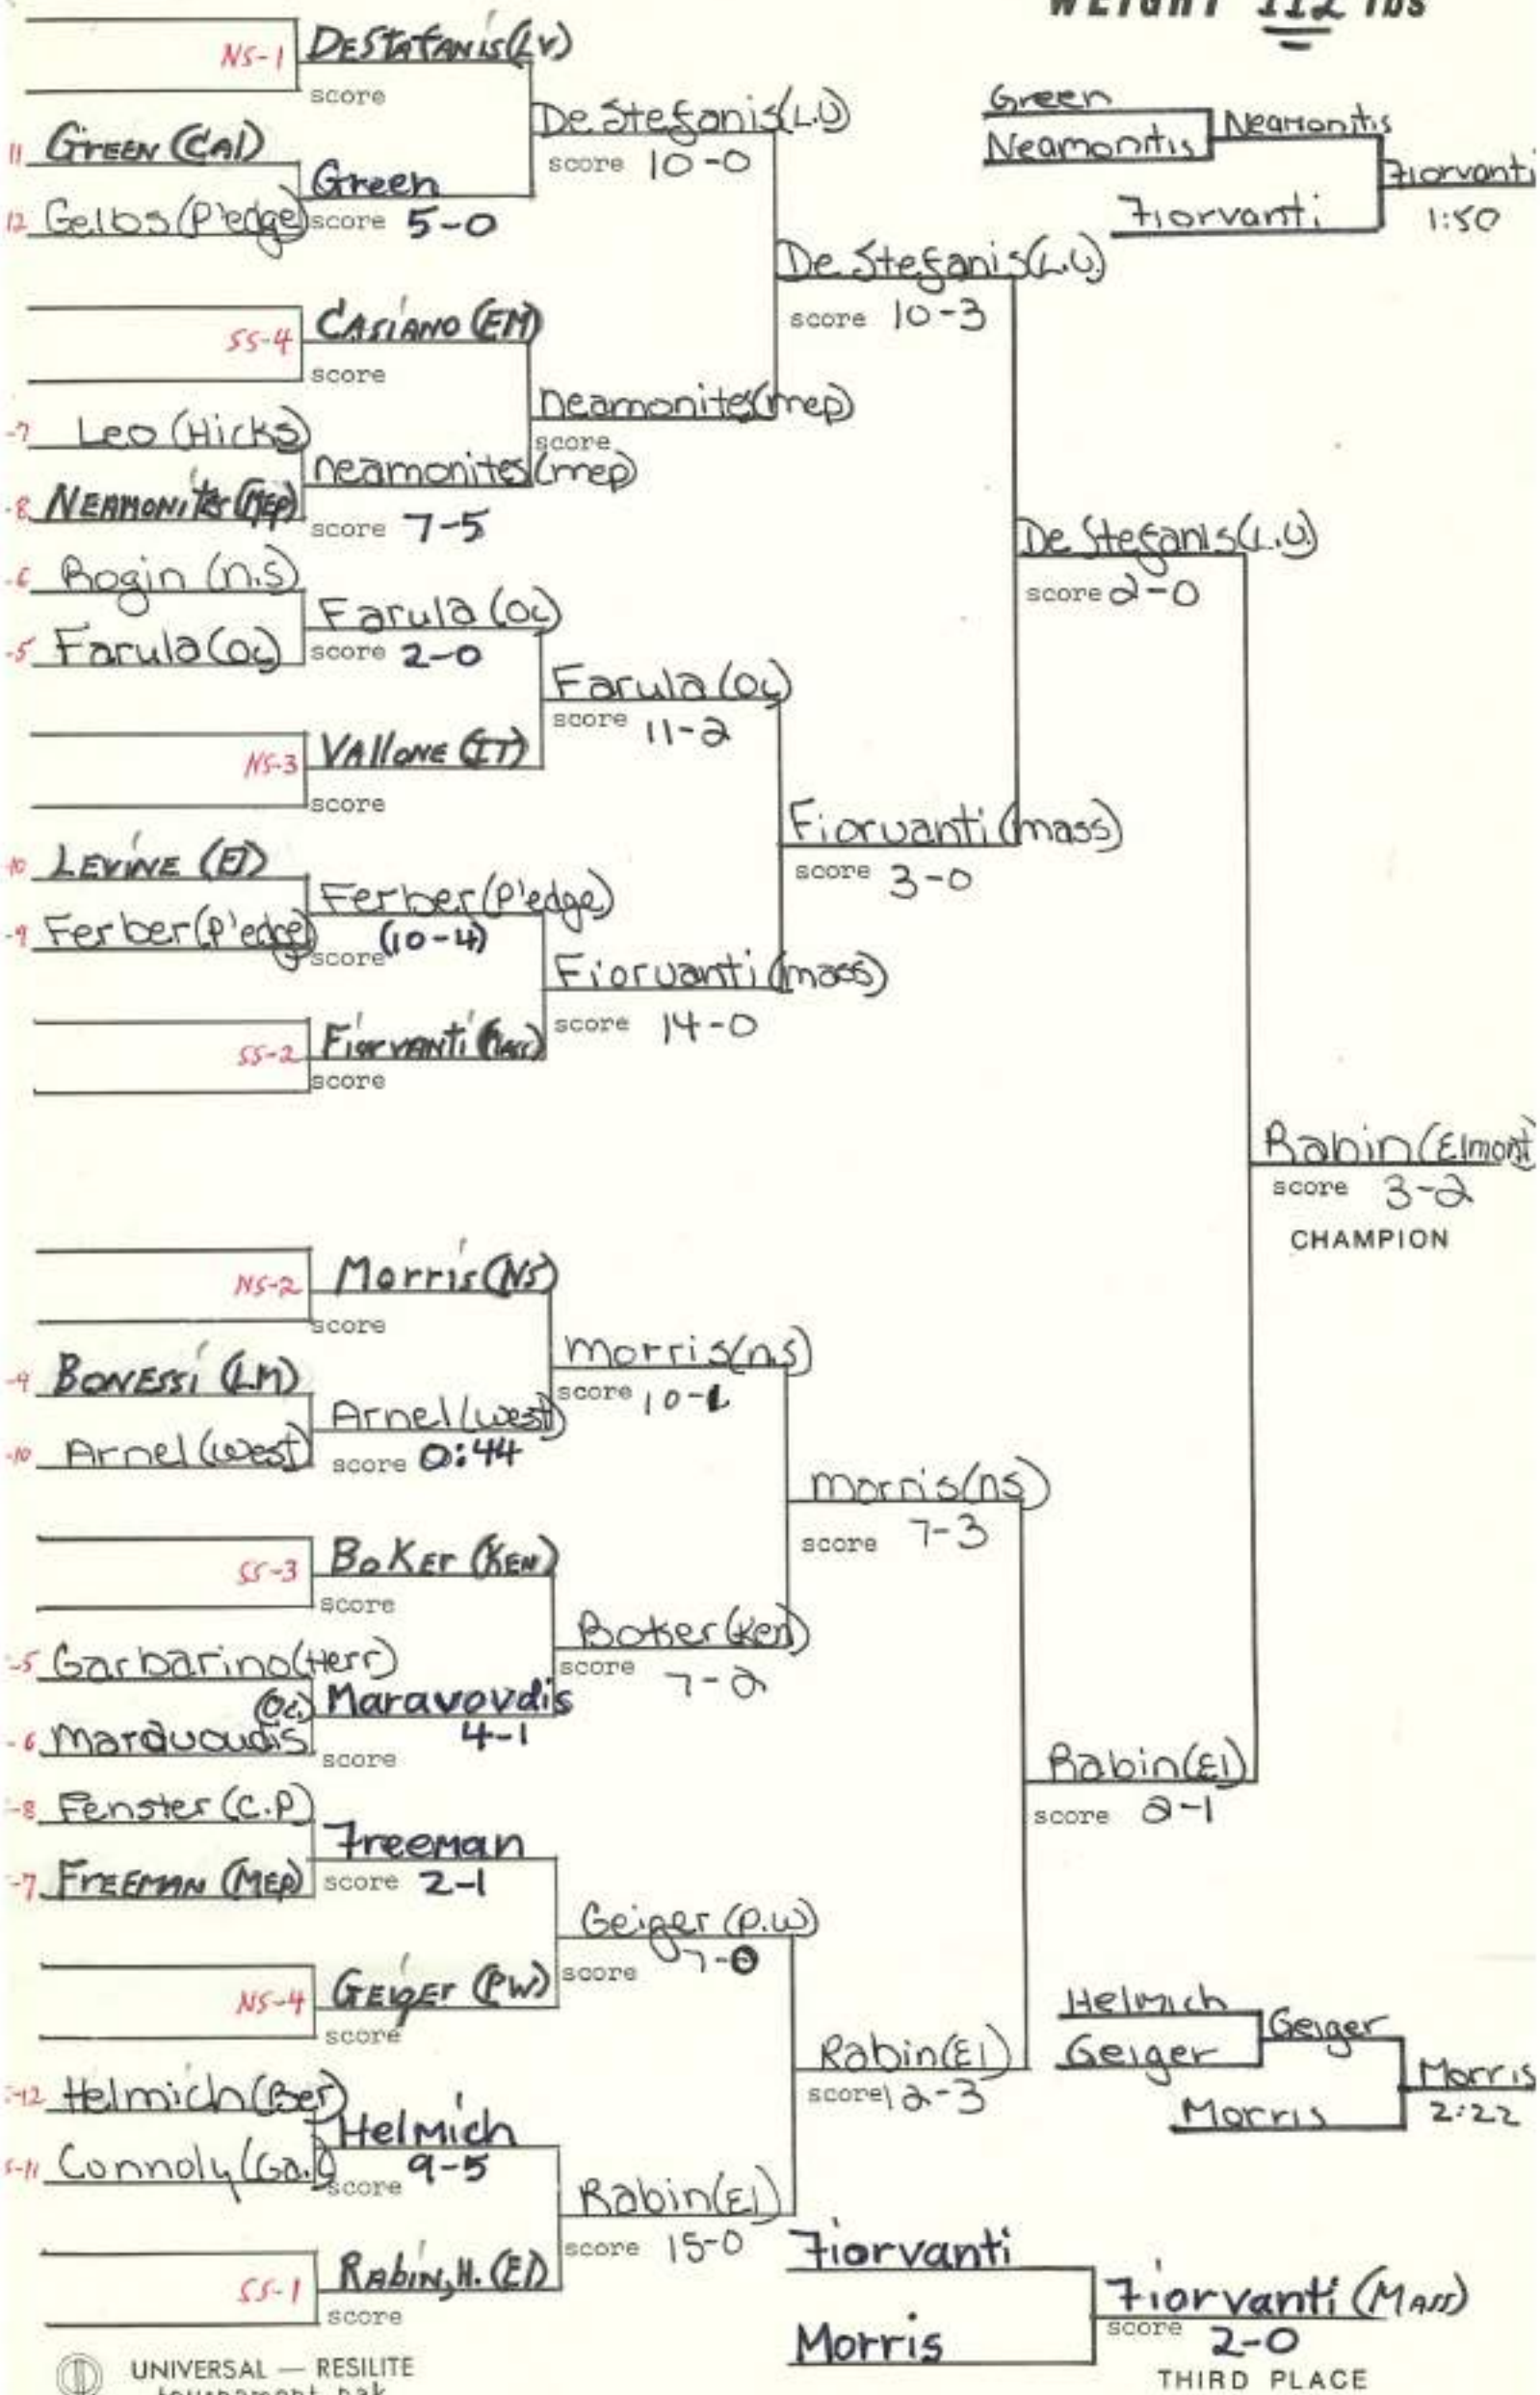

SECTION VIII TOWN,
1974-75

WEIGHT 98 lbs

Bob Bury (Cal)
score 4-2
CHAMPION

Ferrante
score 4-
THIRD PLACE

WEIGHT 105 lbs

WEIGHT 112 lbs

WEIGHT 119 lbs

WEIGHT 126 lbs

WEIGHT 138 lbs

WEIGHT 132 lbs

WEIGHT 145 lbs

WEIGHT 155 lbs

Speller
Edell Speller
Delyra Speller
7-3

Bonanno (Sea)
score 5-1
CHAMPION DE FIN

WEIGHT 167 lbs

WEIGHT 177 lbs