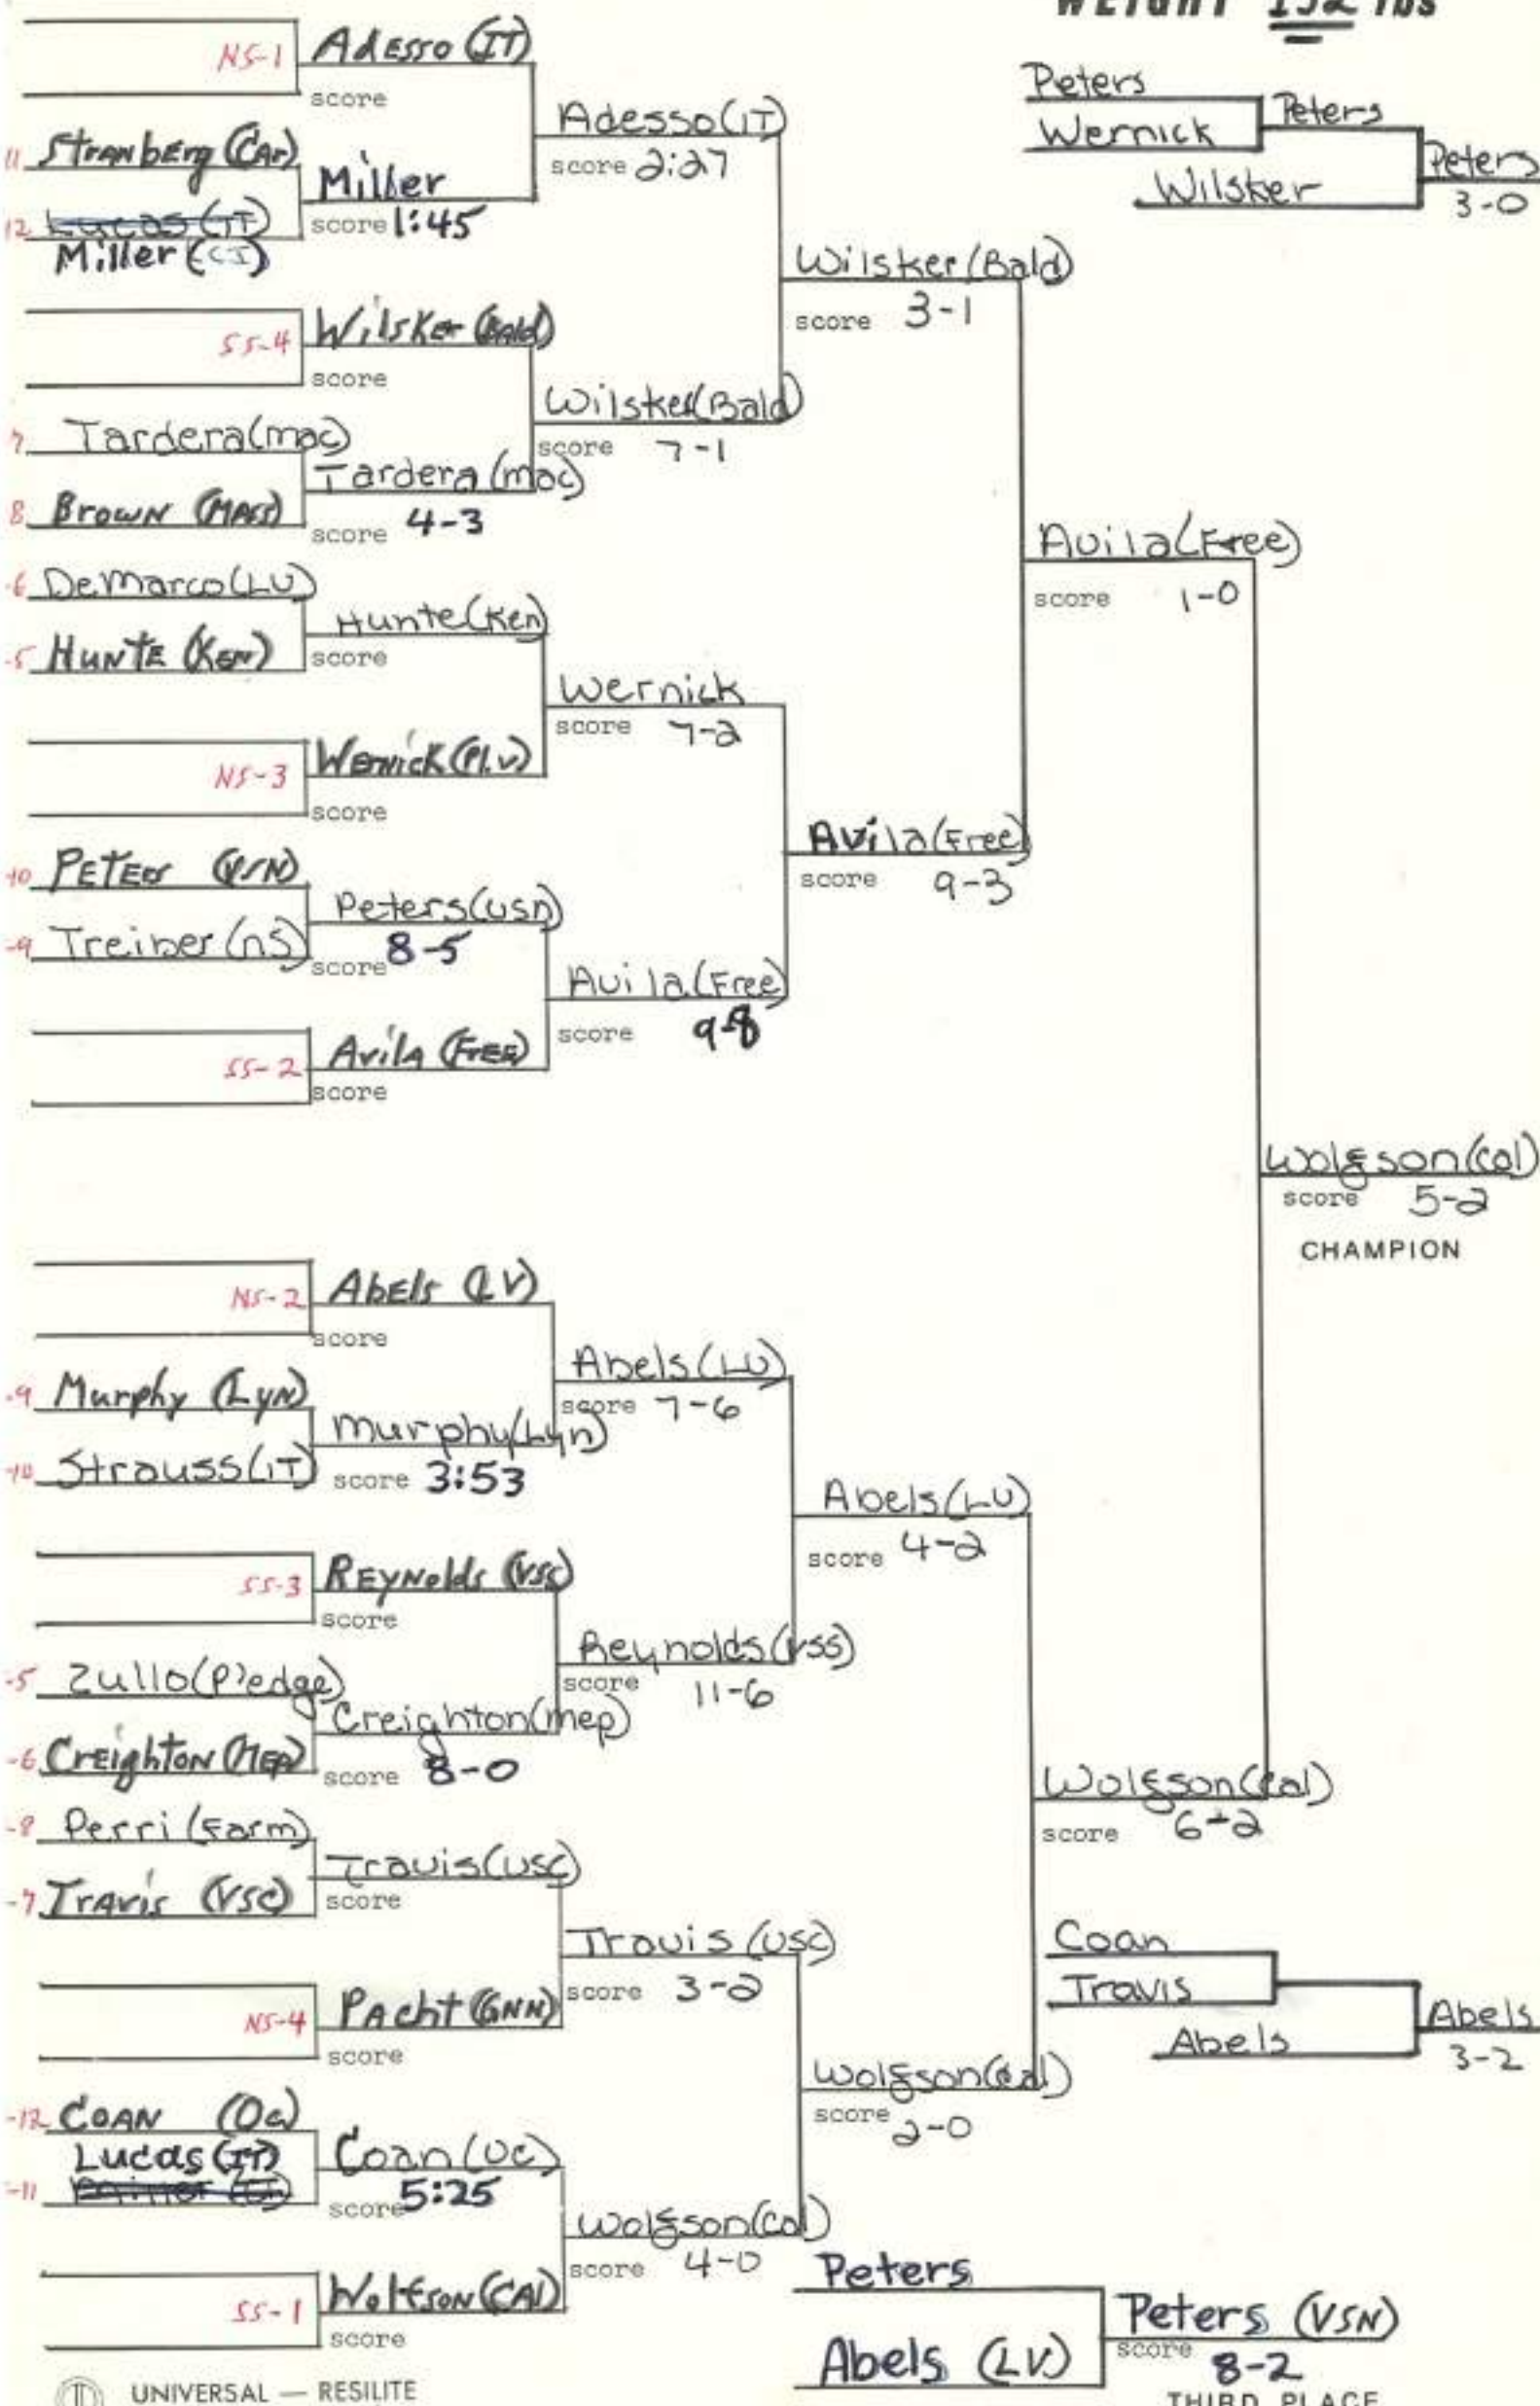

SECTION VIII TOWN,
1974-75

WEIGHT 98 lbs

Bob Bury (Cal)
score 4-2
CHAMPION

Ferrante
score 4-
THIRD PLACE

WEIGHT 105 lbs

WEIGHT 112 lbs

WEIGHT 119 lbs

WEIGHT 126 lbs

WEIGHT 138 lbs

WEIGHT 132 lbs

WEIGHT 145 lbs

WEIGHT 155 lbs

Speller
Edell Speller
Delyra Speller
7-3

Bonanno (Sea)
score 5-1
CHAMPION DE FIN

WEIGHT 167 lbs

WEIGHT 177 lbs