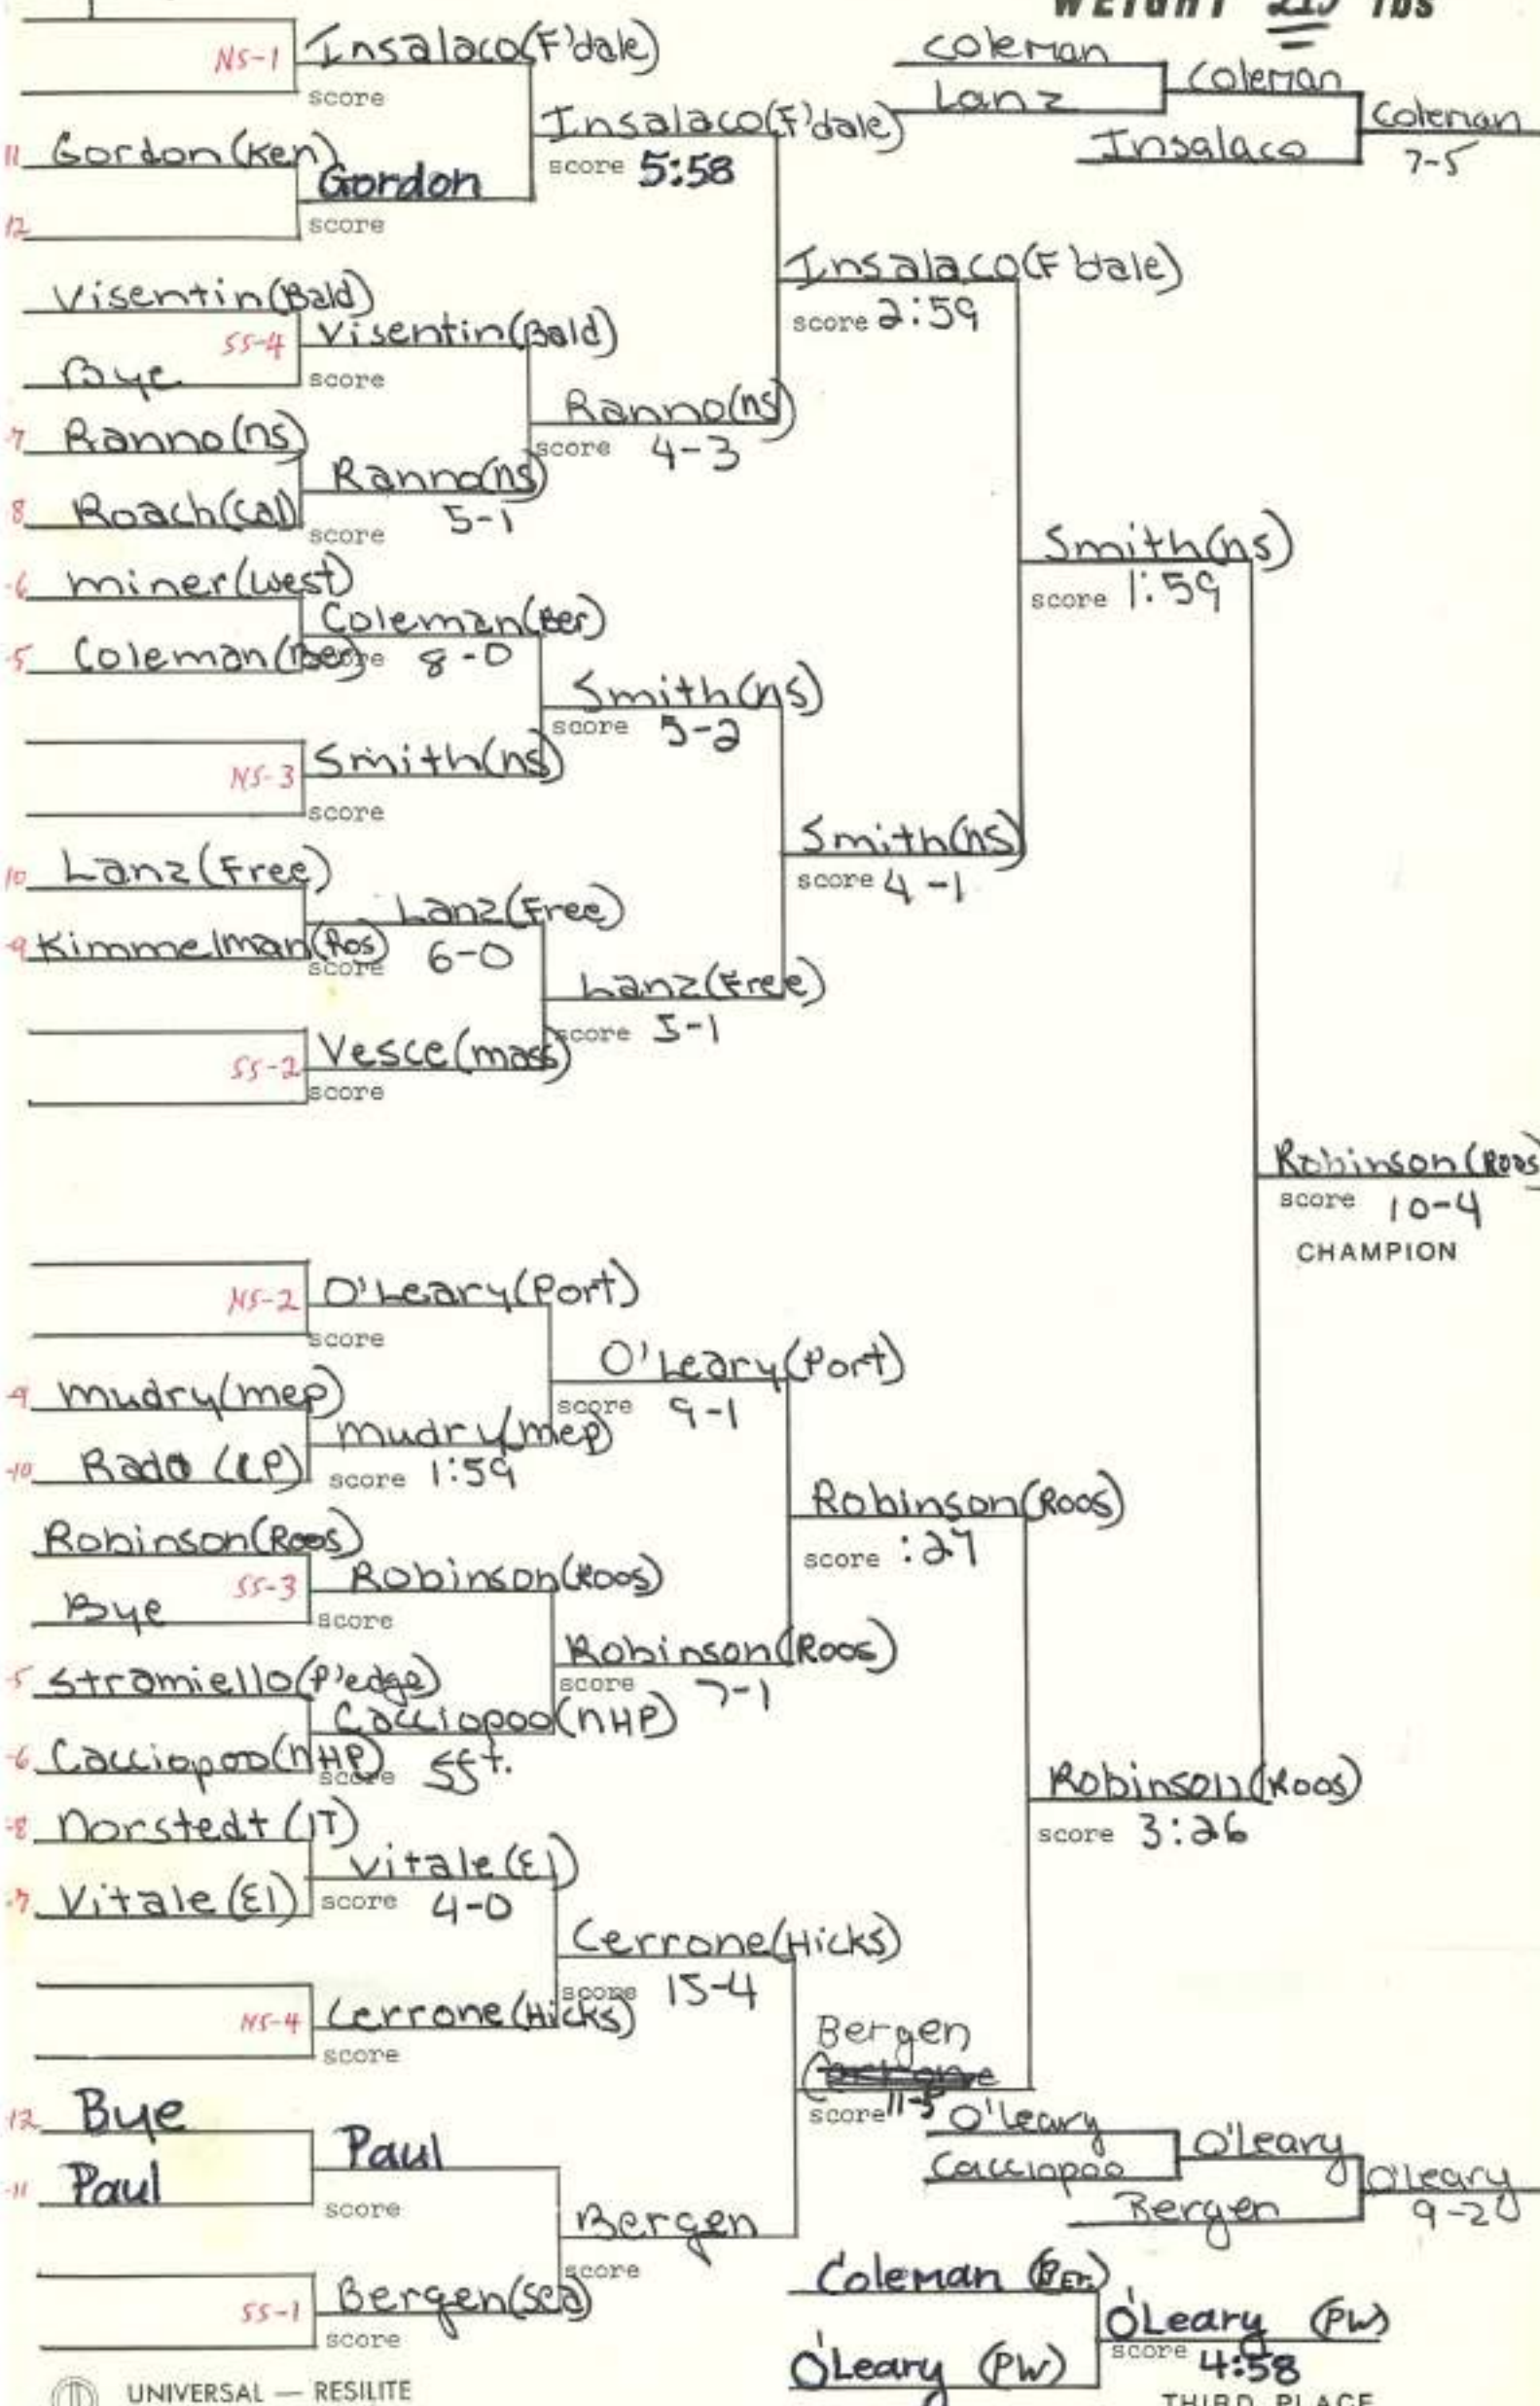

WEIGHT 215 lbs