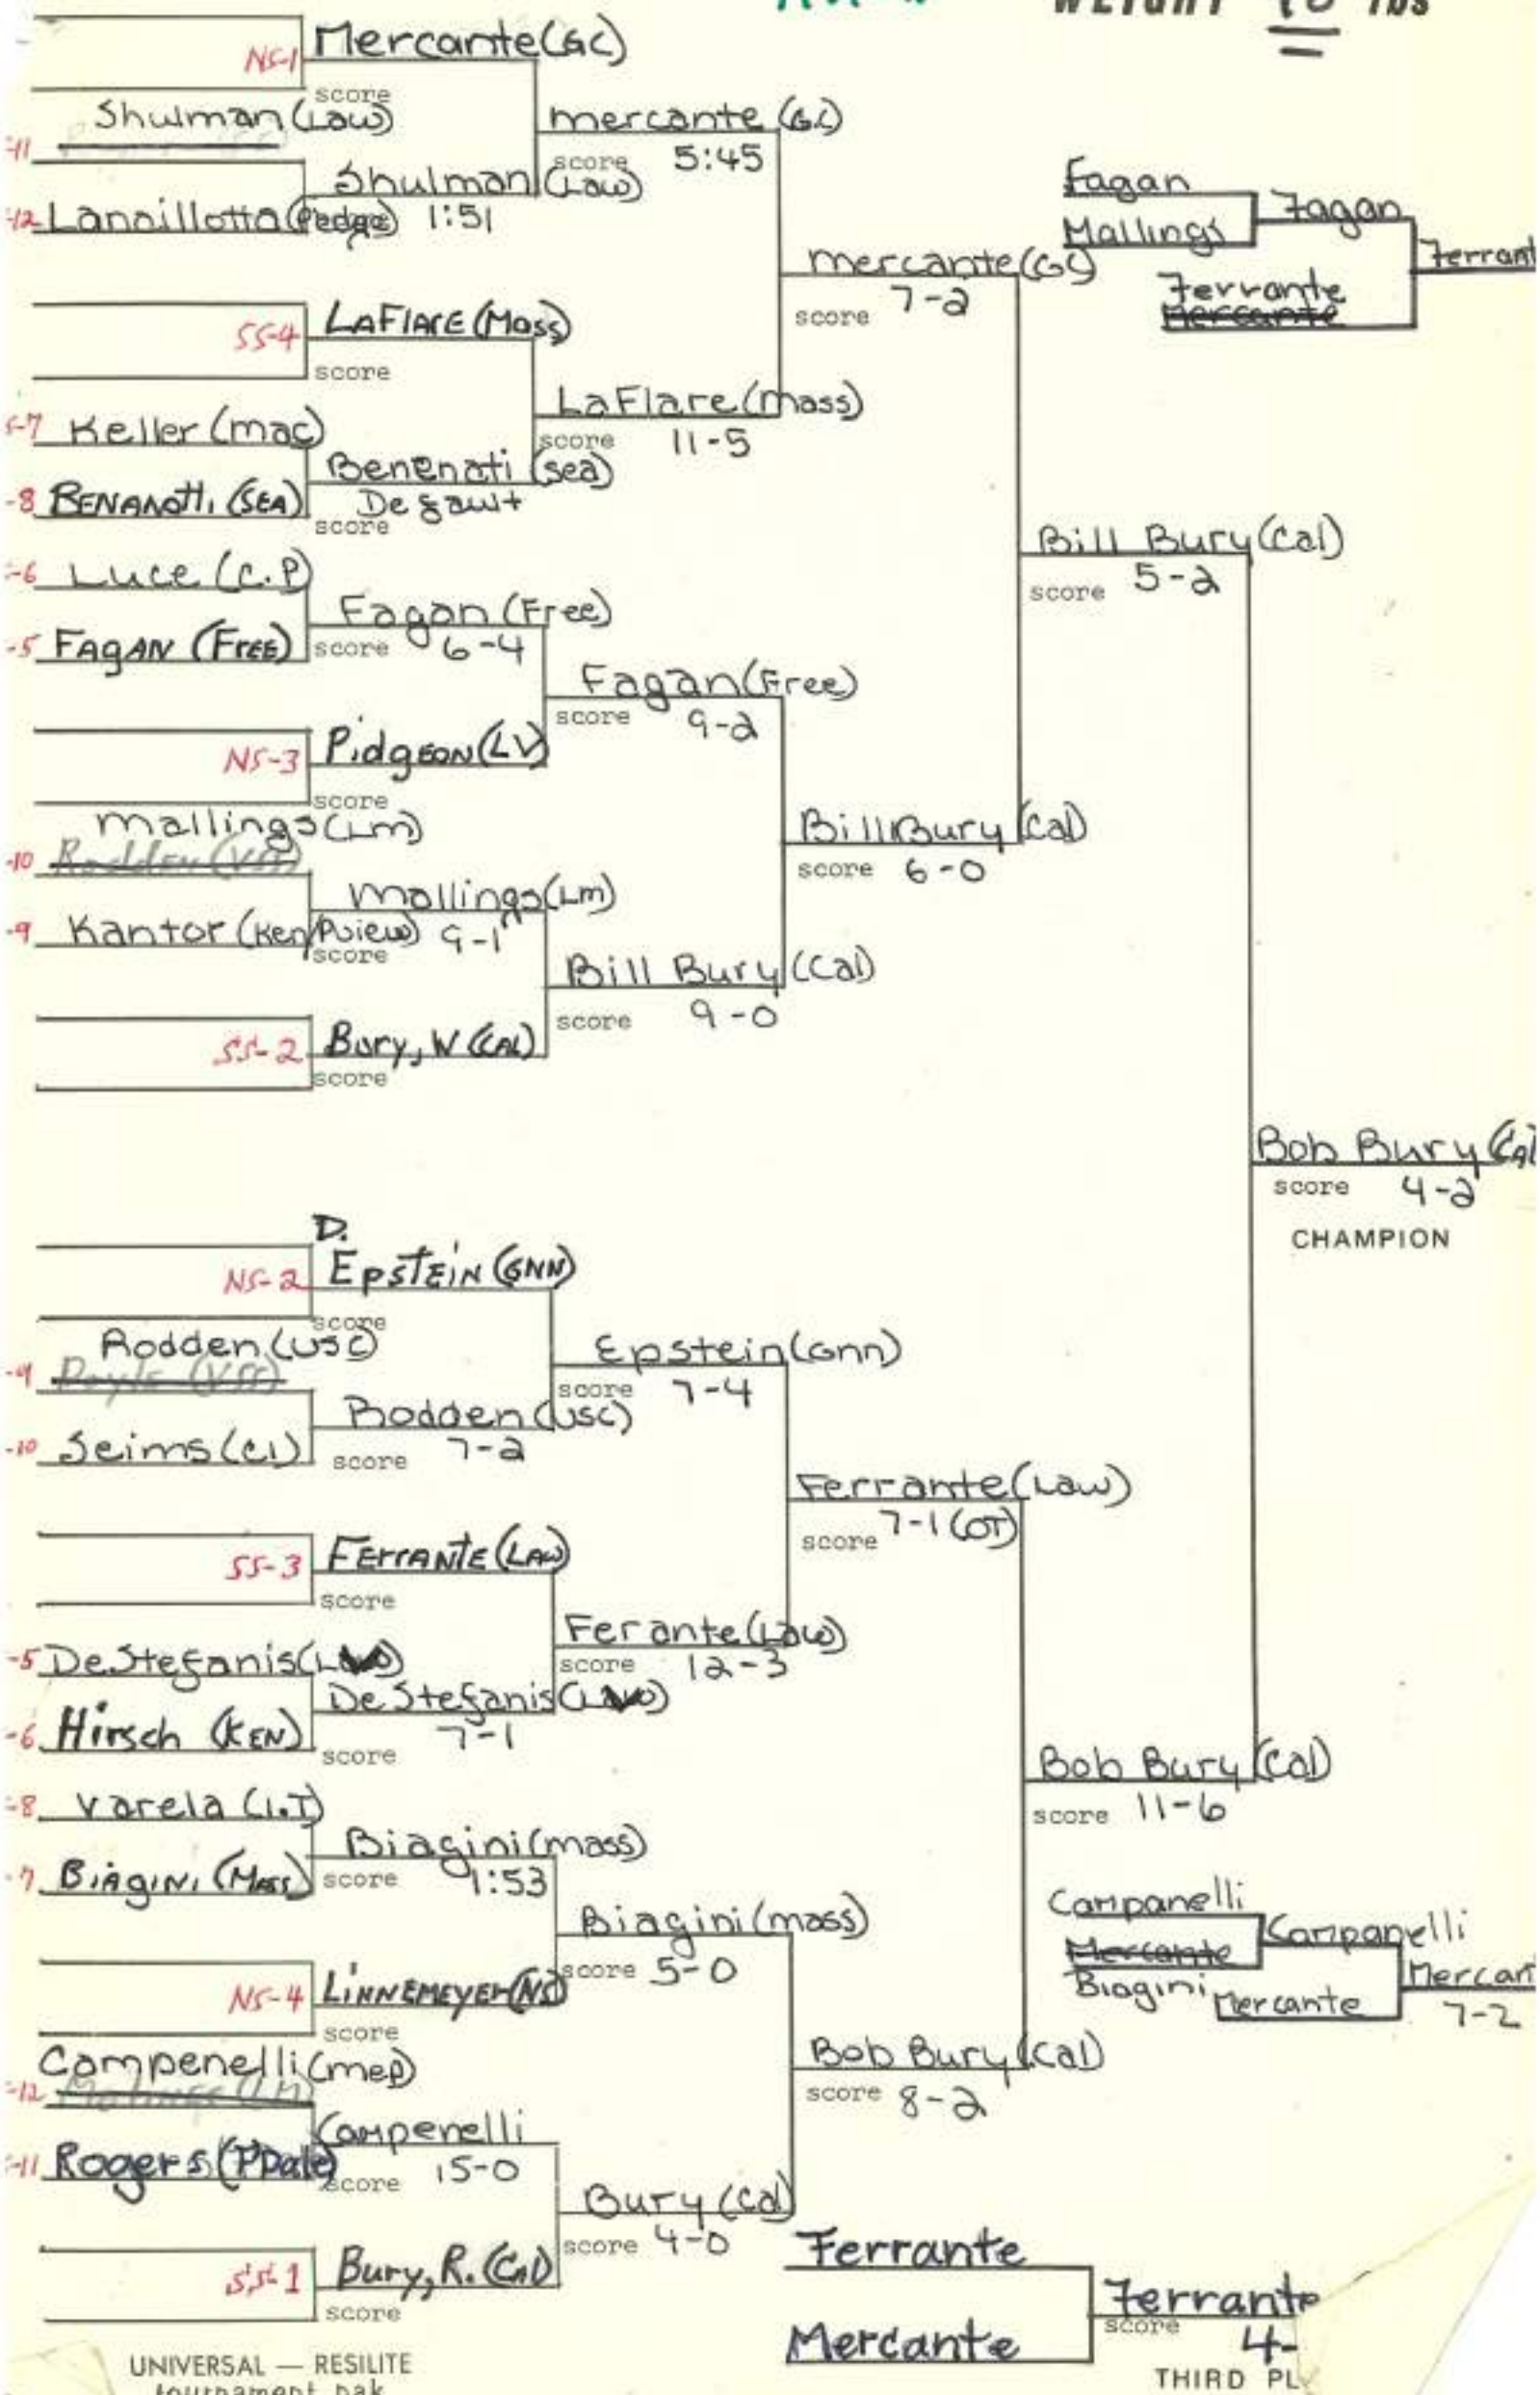

SECTION VIII TOWN,
1974-75

WEIGHT 98 lbs

Bob Bury (Cal)
score 4-2
CHAMPION

Ferrante
score 4-
THIRD PLACE

WEIGHT 105 lbs

WEIGHT 112 lbs

WEIGHT 119 lbs

WEIGHT 126 lbs

WEIGHT 138 lbs

WEIGHT 132 lbs

WEIGHT 145 lbs

WEIGHT 155 lbs

Speller
Edell Speller
Delyra Speller
7-3

Bonanno (Sea)
score 5-1
CHAMPION DE FIN

WEIGHT 167 lbs

WEIGHT 177 lbs