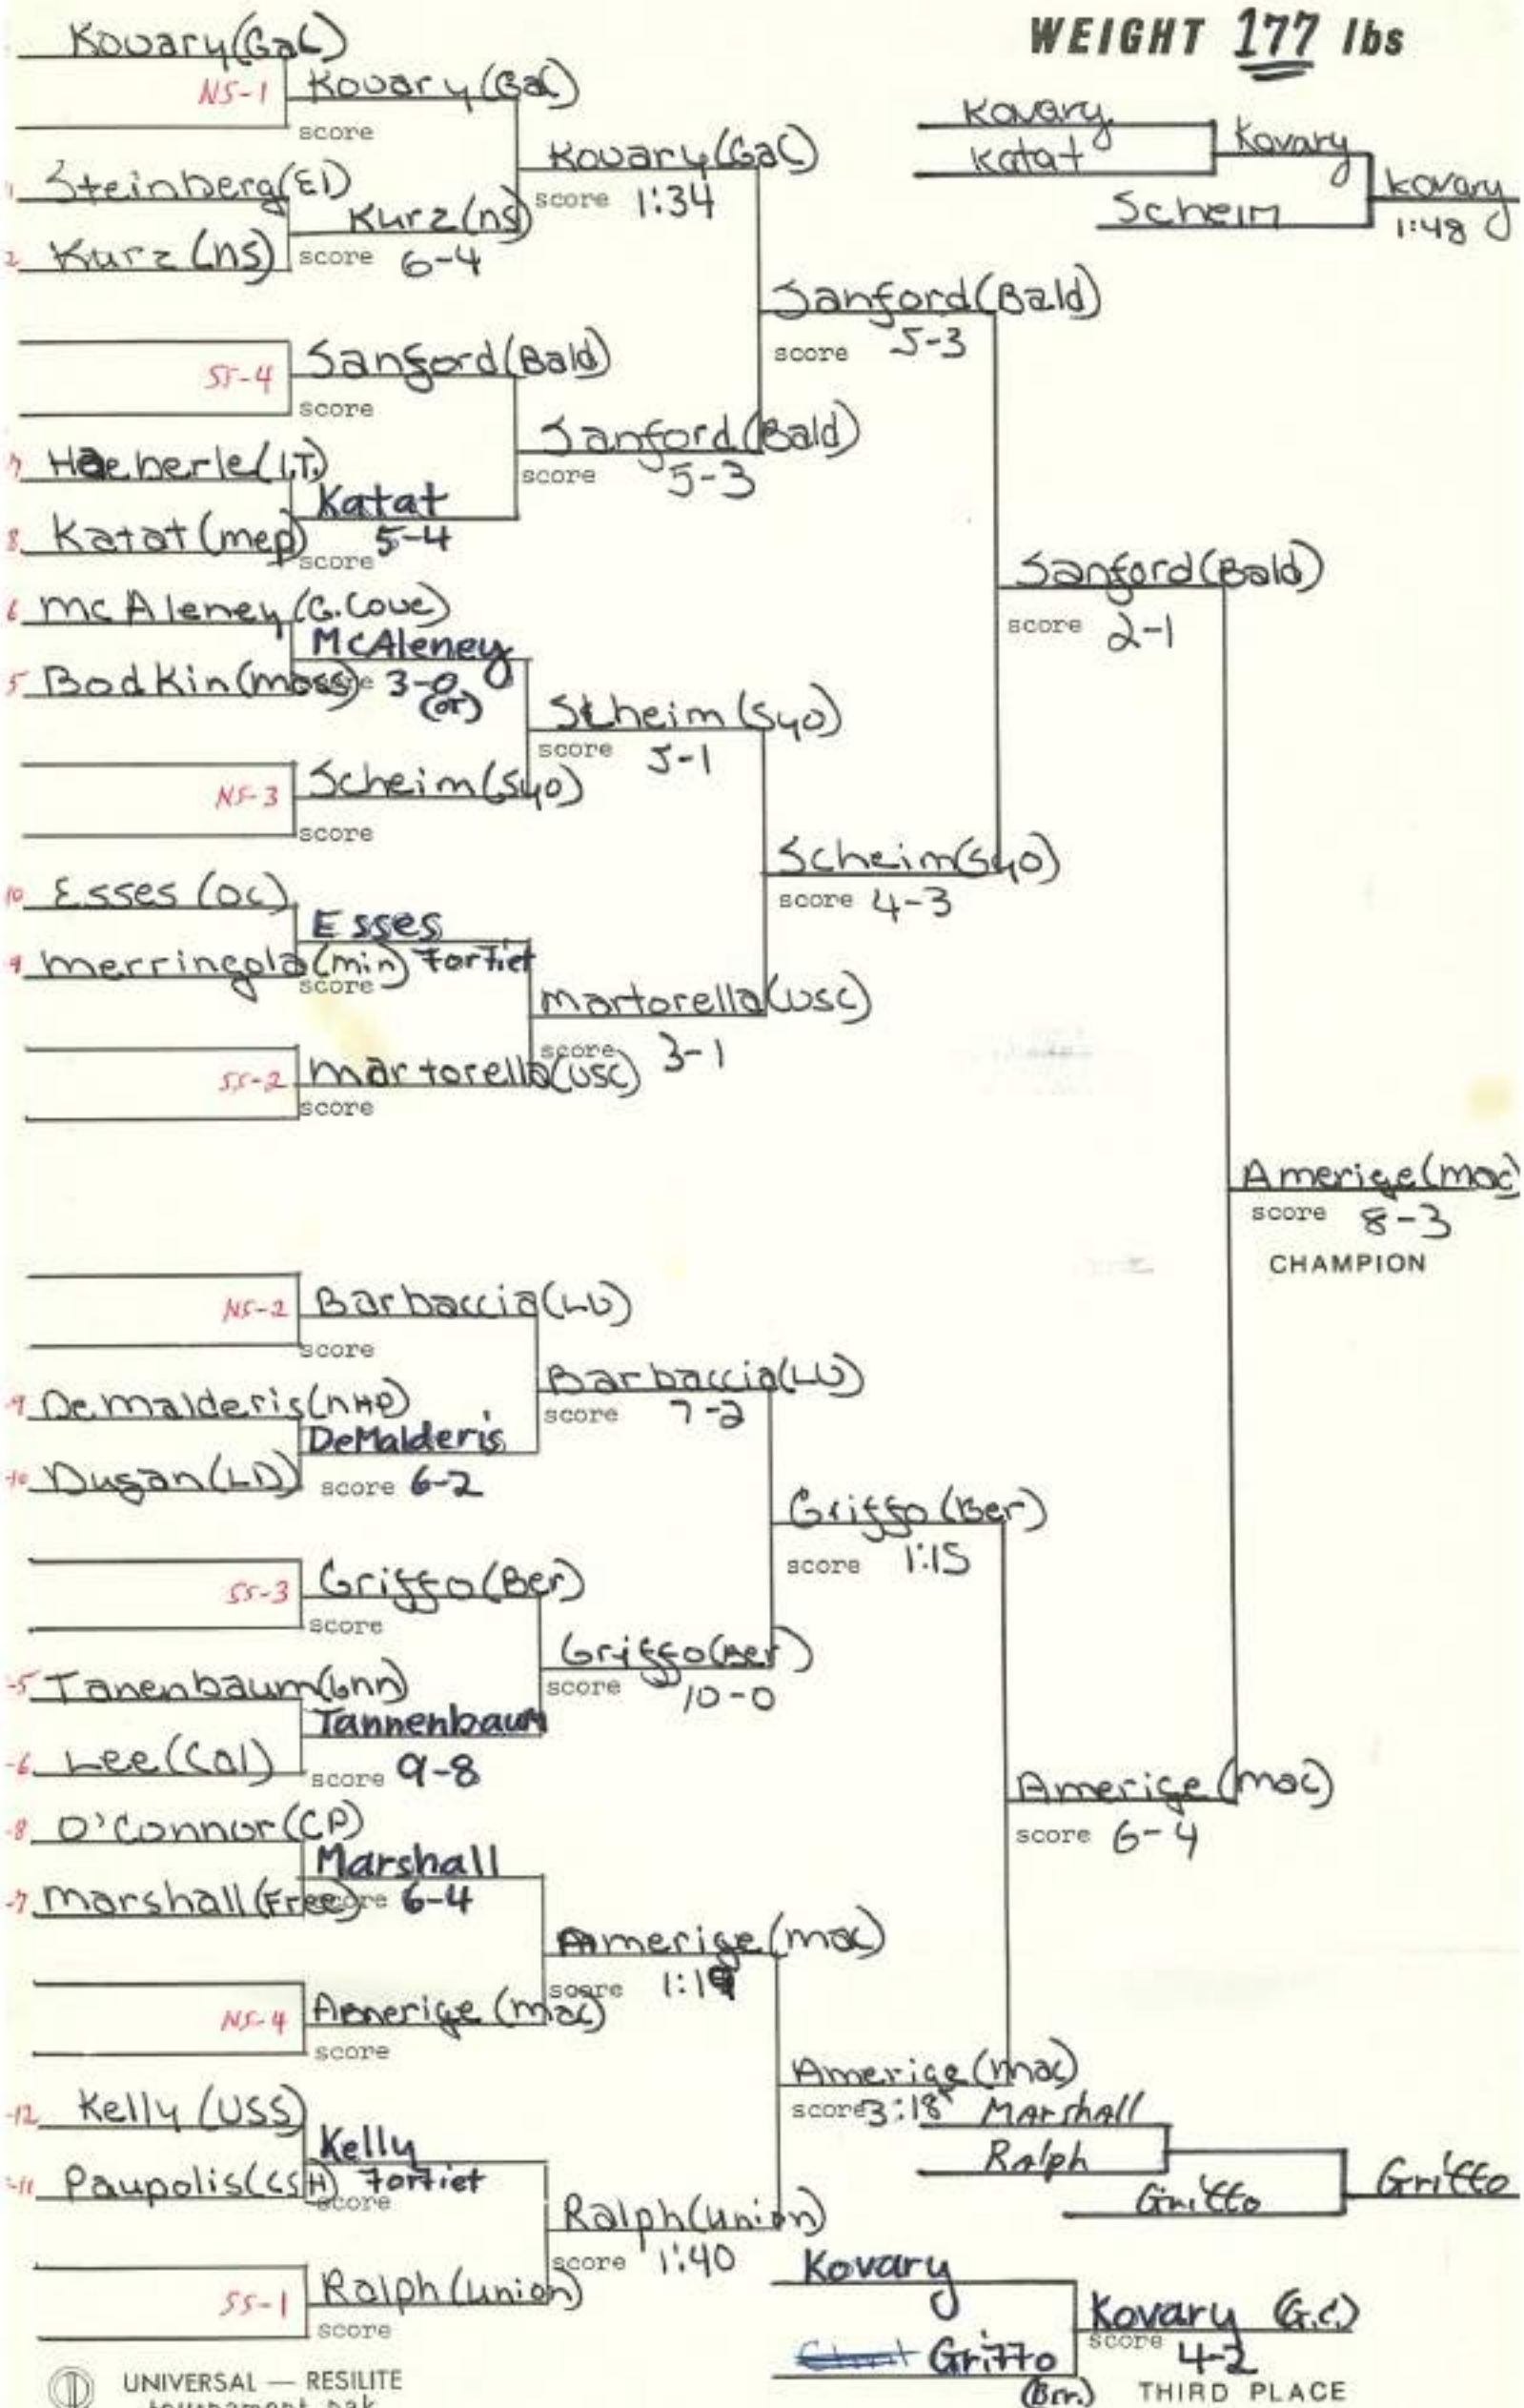

SECTION VIII TOWN,
1974-75

WEIGHT 98 lbs

Bob Bury (Cal)
score 4-2
CHAMPION

Ferrante
score 4-
THIRD PLACE

WEIGHT 105 lbs

WEIGHT 112 lbs

WEIGHT 119 lbs

WEIGHT 126 lbs

WEIGHT 138 lbs

WEIGHT 132 lbs

WEIGHT 145 lbs

WEIGHT 155 lbs

Speller
Edell Speller
Delyra Speller
7-3

Bonanno (Sea)
score 5-1
CHAMPION DE FIN

WEIGHT 167 lbs

WEIGHT 177 lbs