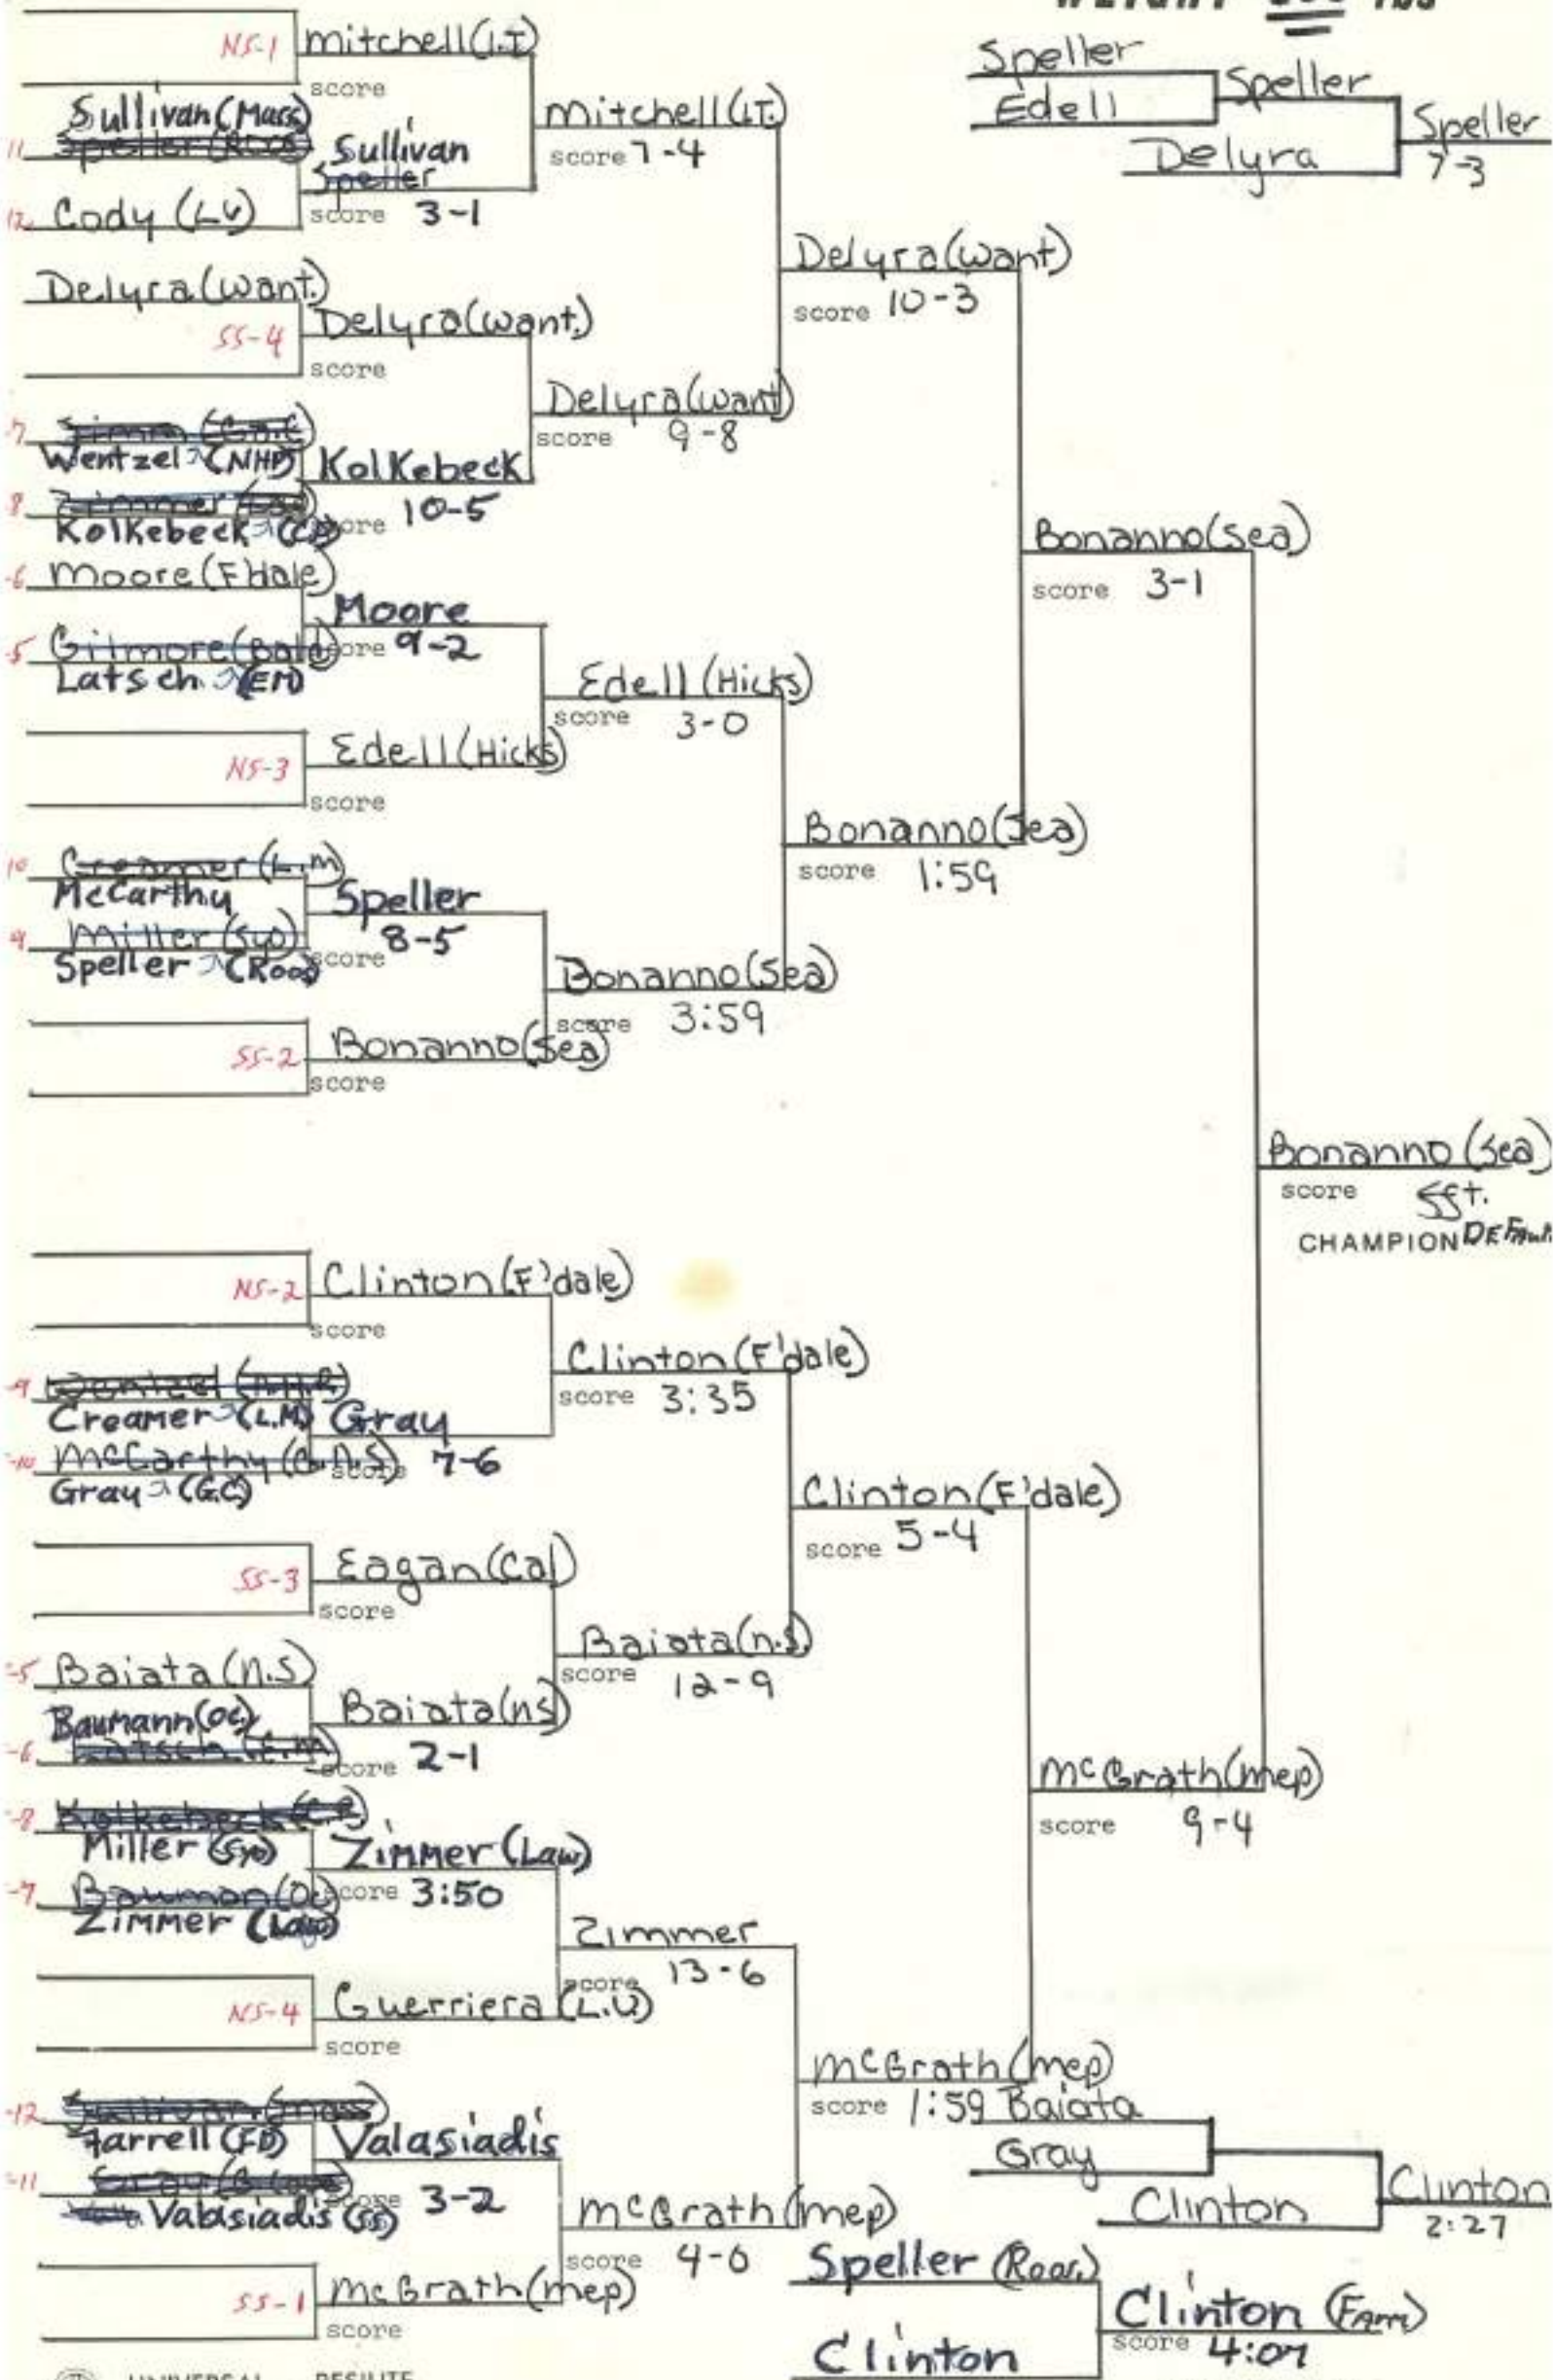

SECTION VIII TOWN,
1974-75

WEIGHT 98 lbs

Bob Bury (Cal)
score 4-2
CHAMPION

Ferrante
score 4-
THIRD PLACE

WEIGHT 105 lbs

WEIGHT 112 lbs

WEIGHT 119 lbs

WEIGHT 126 lbs

WEIGHT 138 lbs

WEIGHT 132 lbs

WEIGHT 145 lbs

WEIGHT 155 lbs

Speller
Edell Speller
Delyra Speller
7-3

Bonanno (Sea)
score 5-1
CHAMPION DE FIN

WEIGHT 167 lbs

WEIGHT 177 lbs