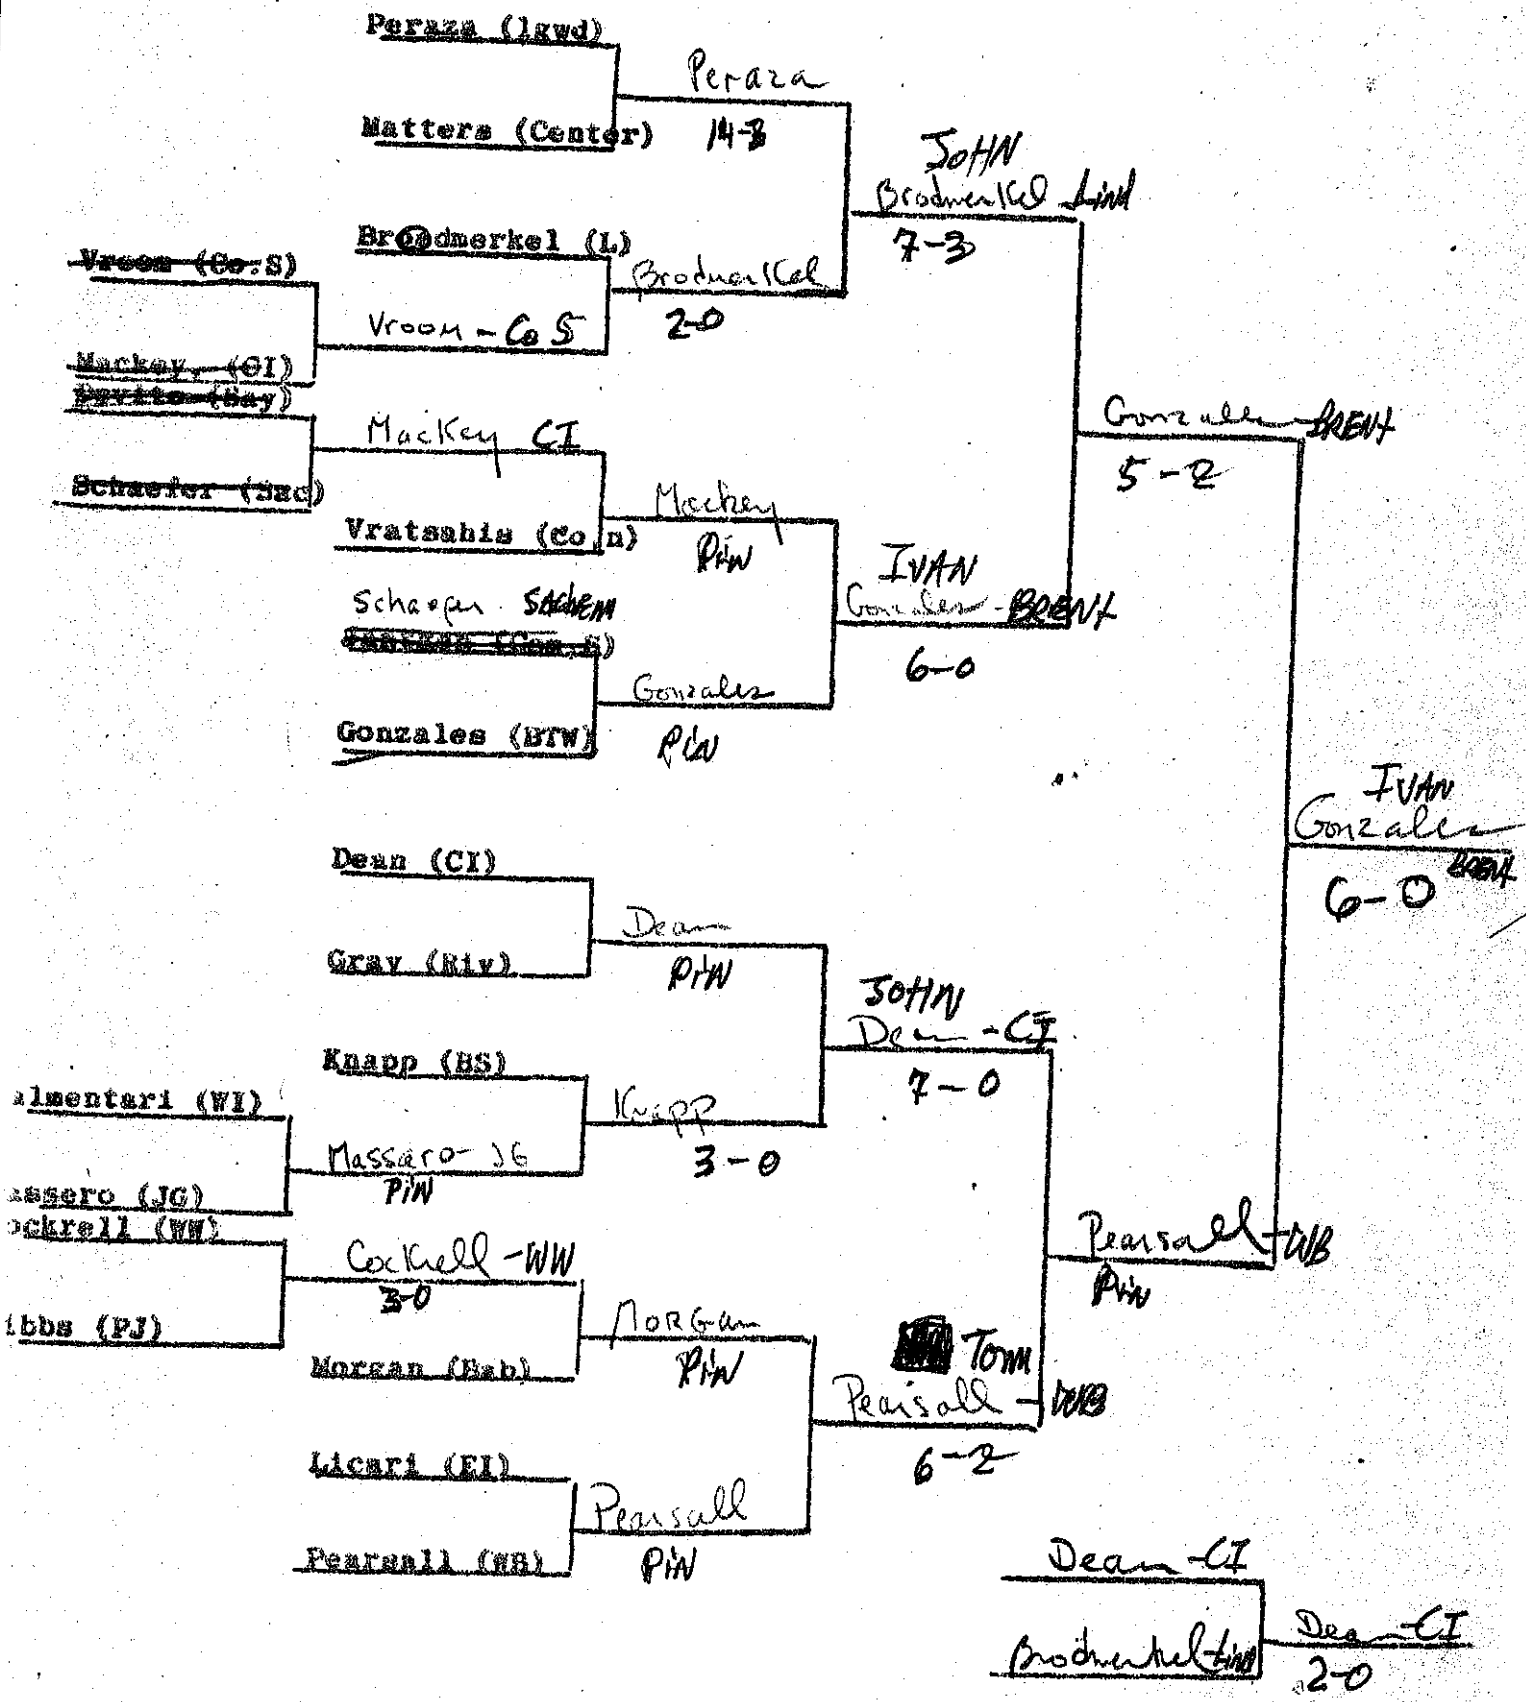

115 Lb. Class