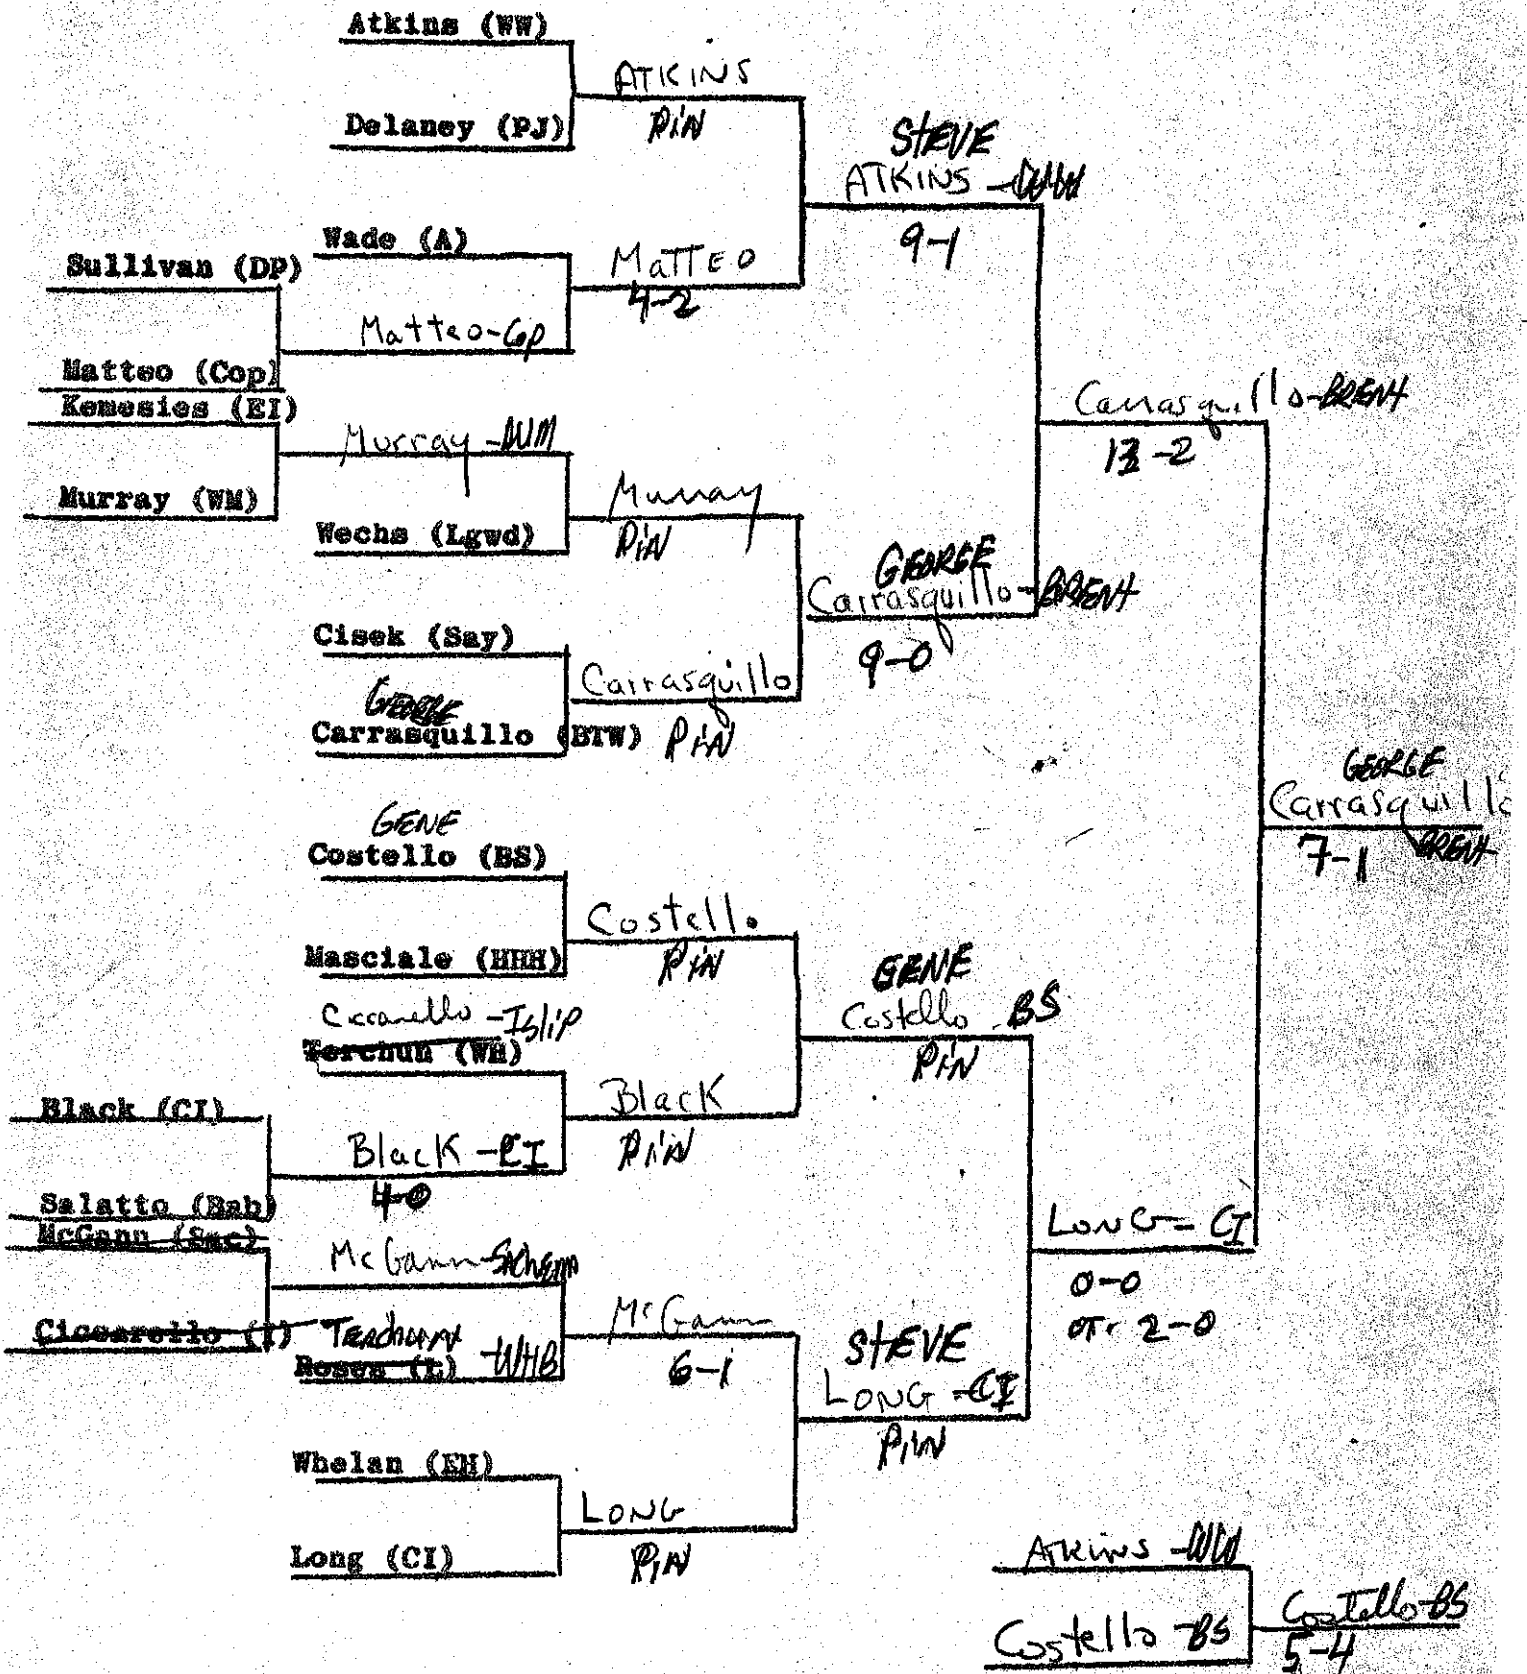

ALAN
BRIGHTS

AHMES
Pin

AHMES - WIND

WIND

TRIBBLE - Amity
AHMES - WIND
8-0

141 Lb. Class

158 Bn. CLASS

170 Lb. Class