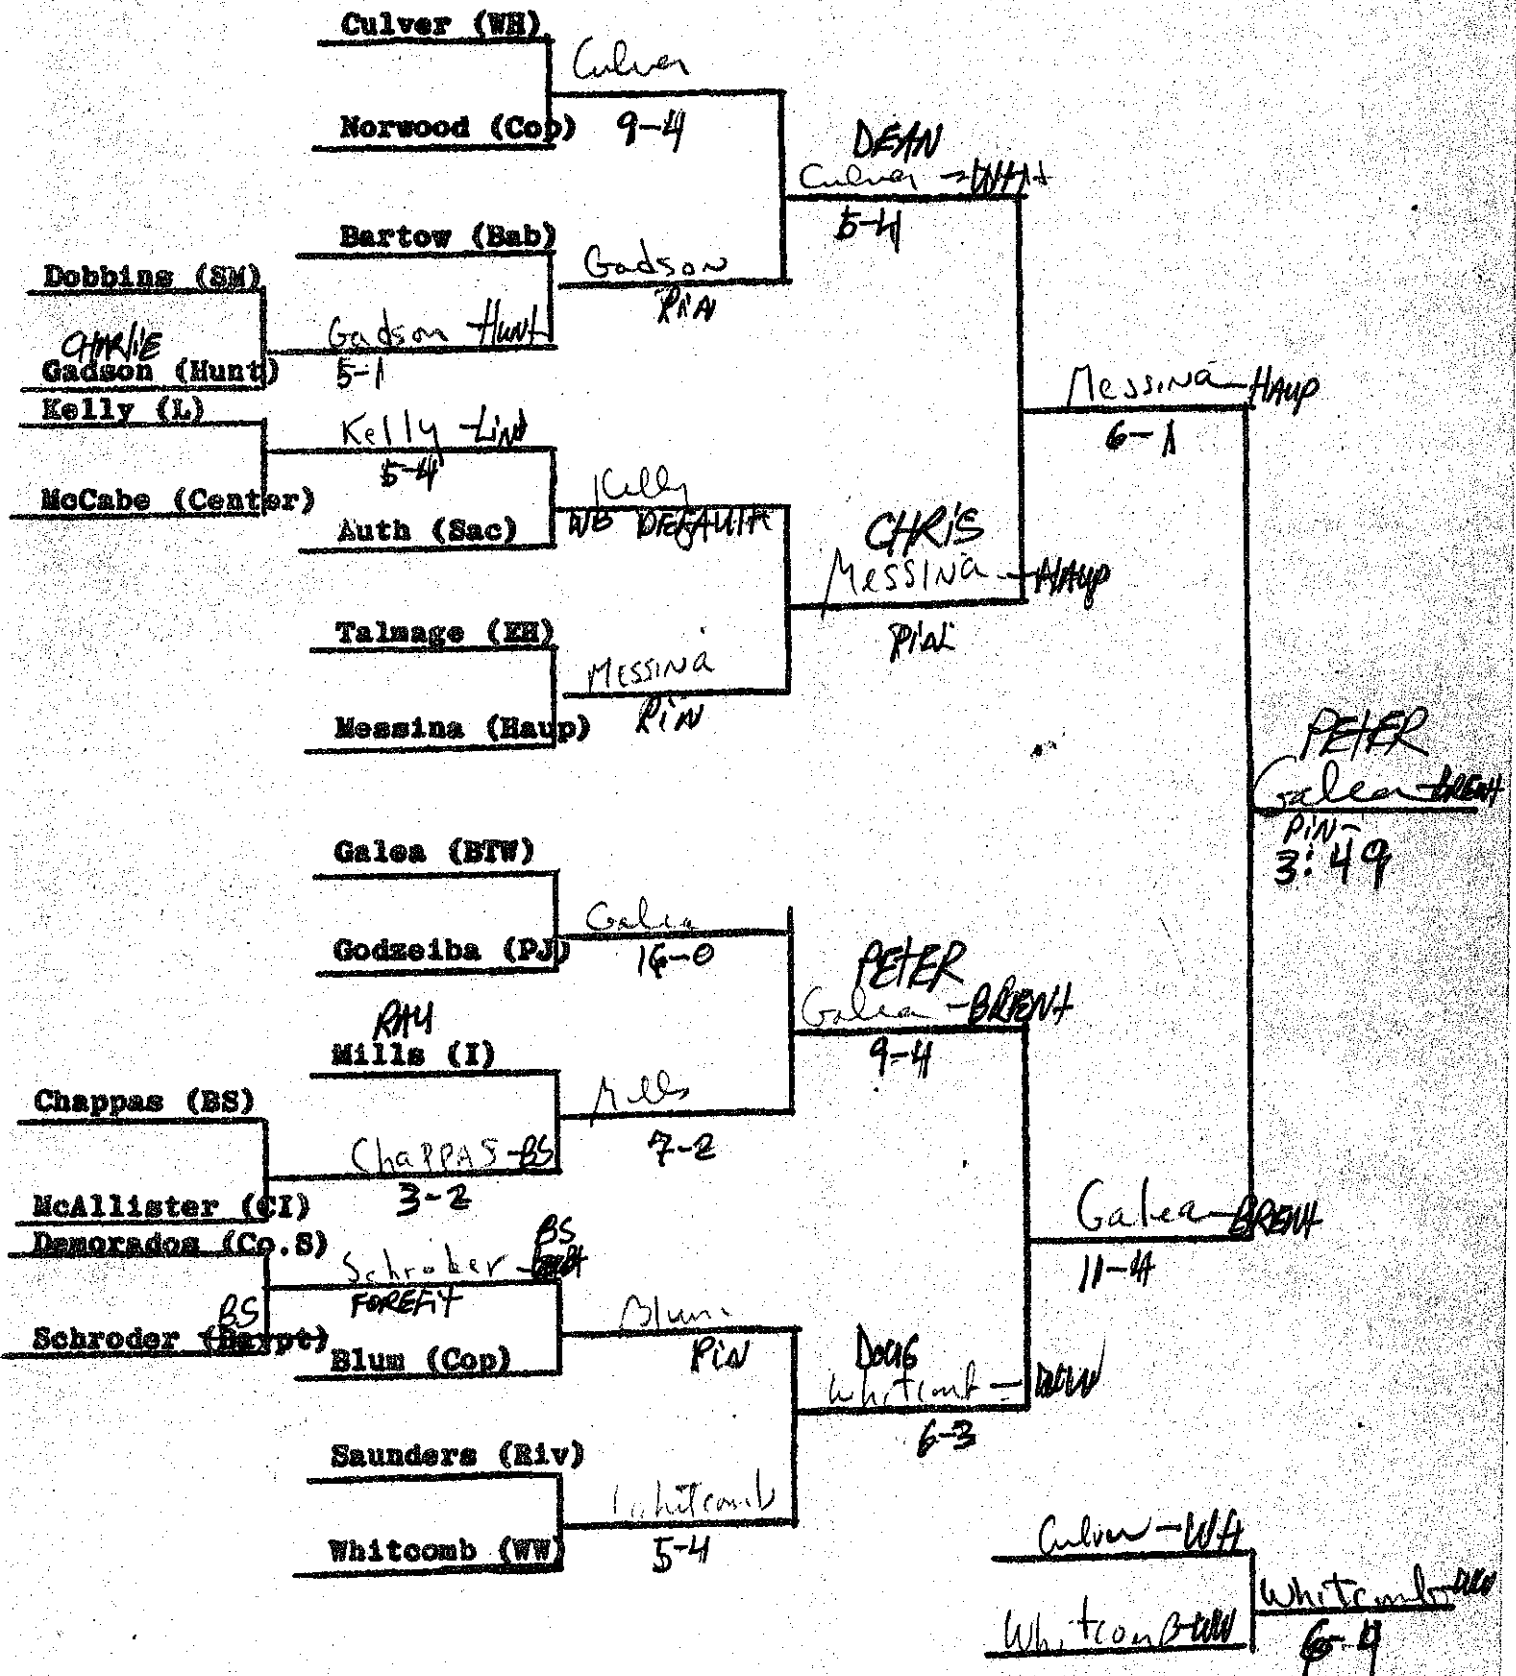

ALAN
BRIGHTS

AHMES
Pin

AHMES - WIND

WIND

TRIBBLE - Amity
AHMES - WIND
8-0

141 Lb. Class

158 Bn. CLASS

170 Lb. Class