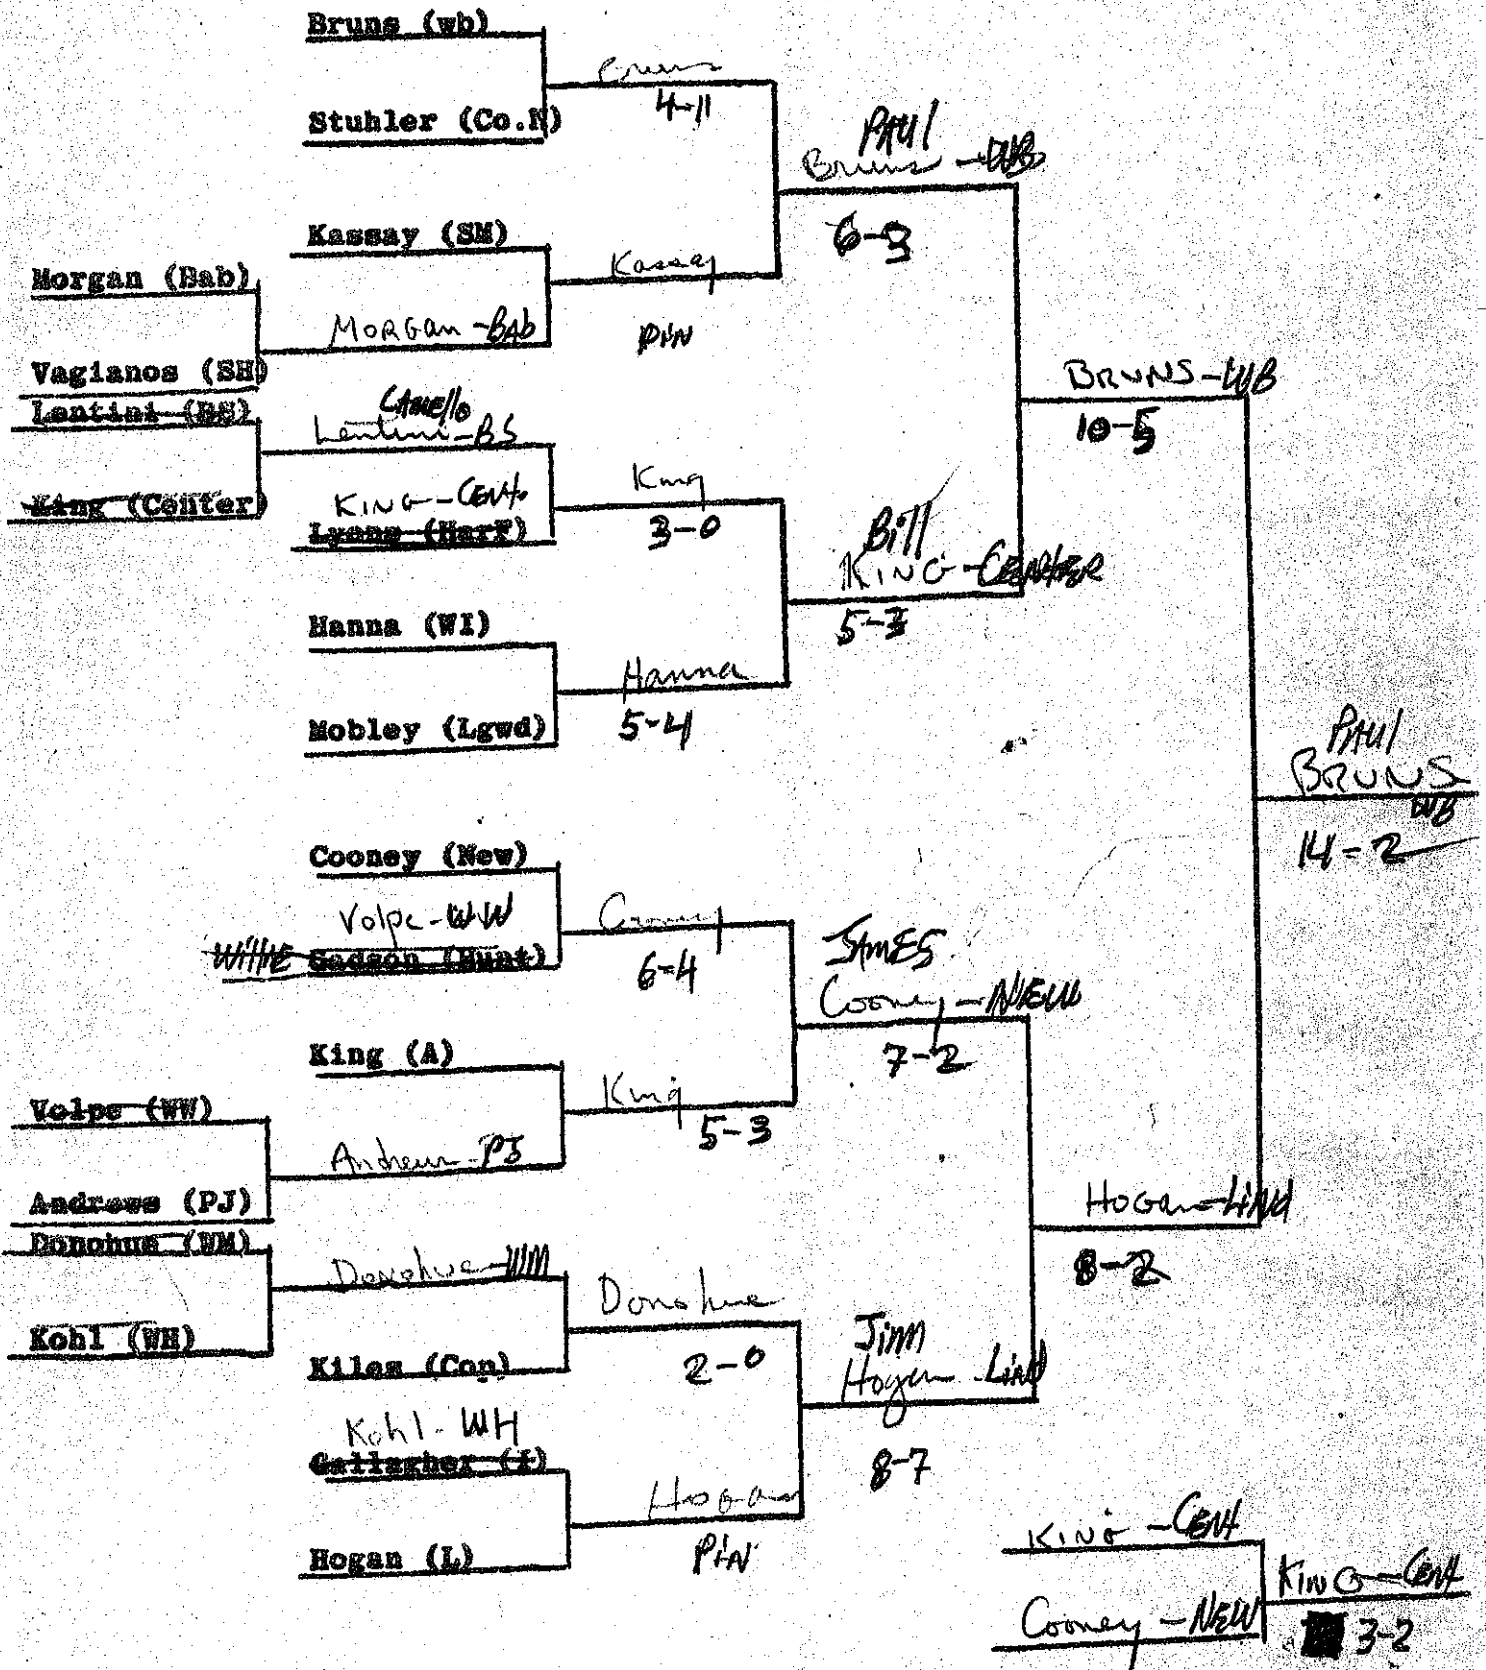

ALAN
BRIGHTS

AHMES
Pin

AHMES - WIND

WIND

TRIBBLE - Amity
AHMES - WIND
8-0

141 Lb. Class

158 Bn. CLASS

170 Lb. Class