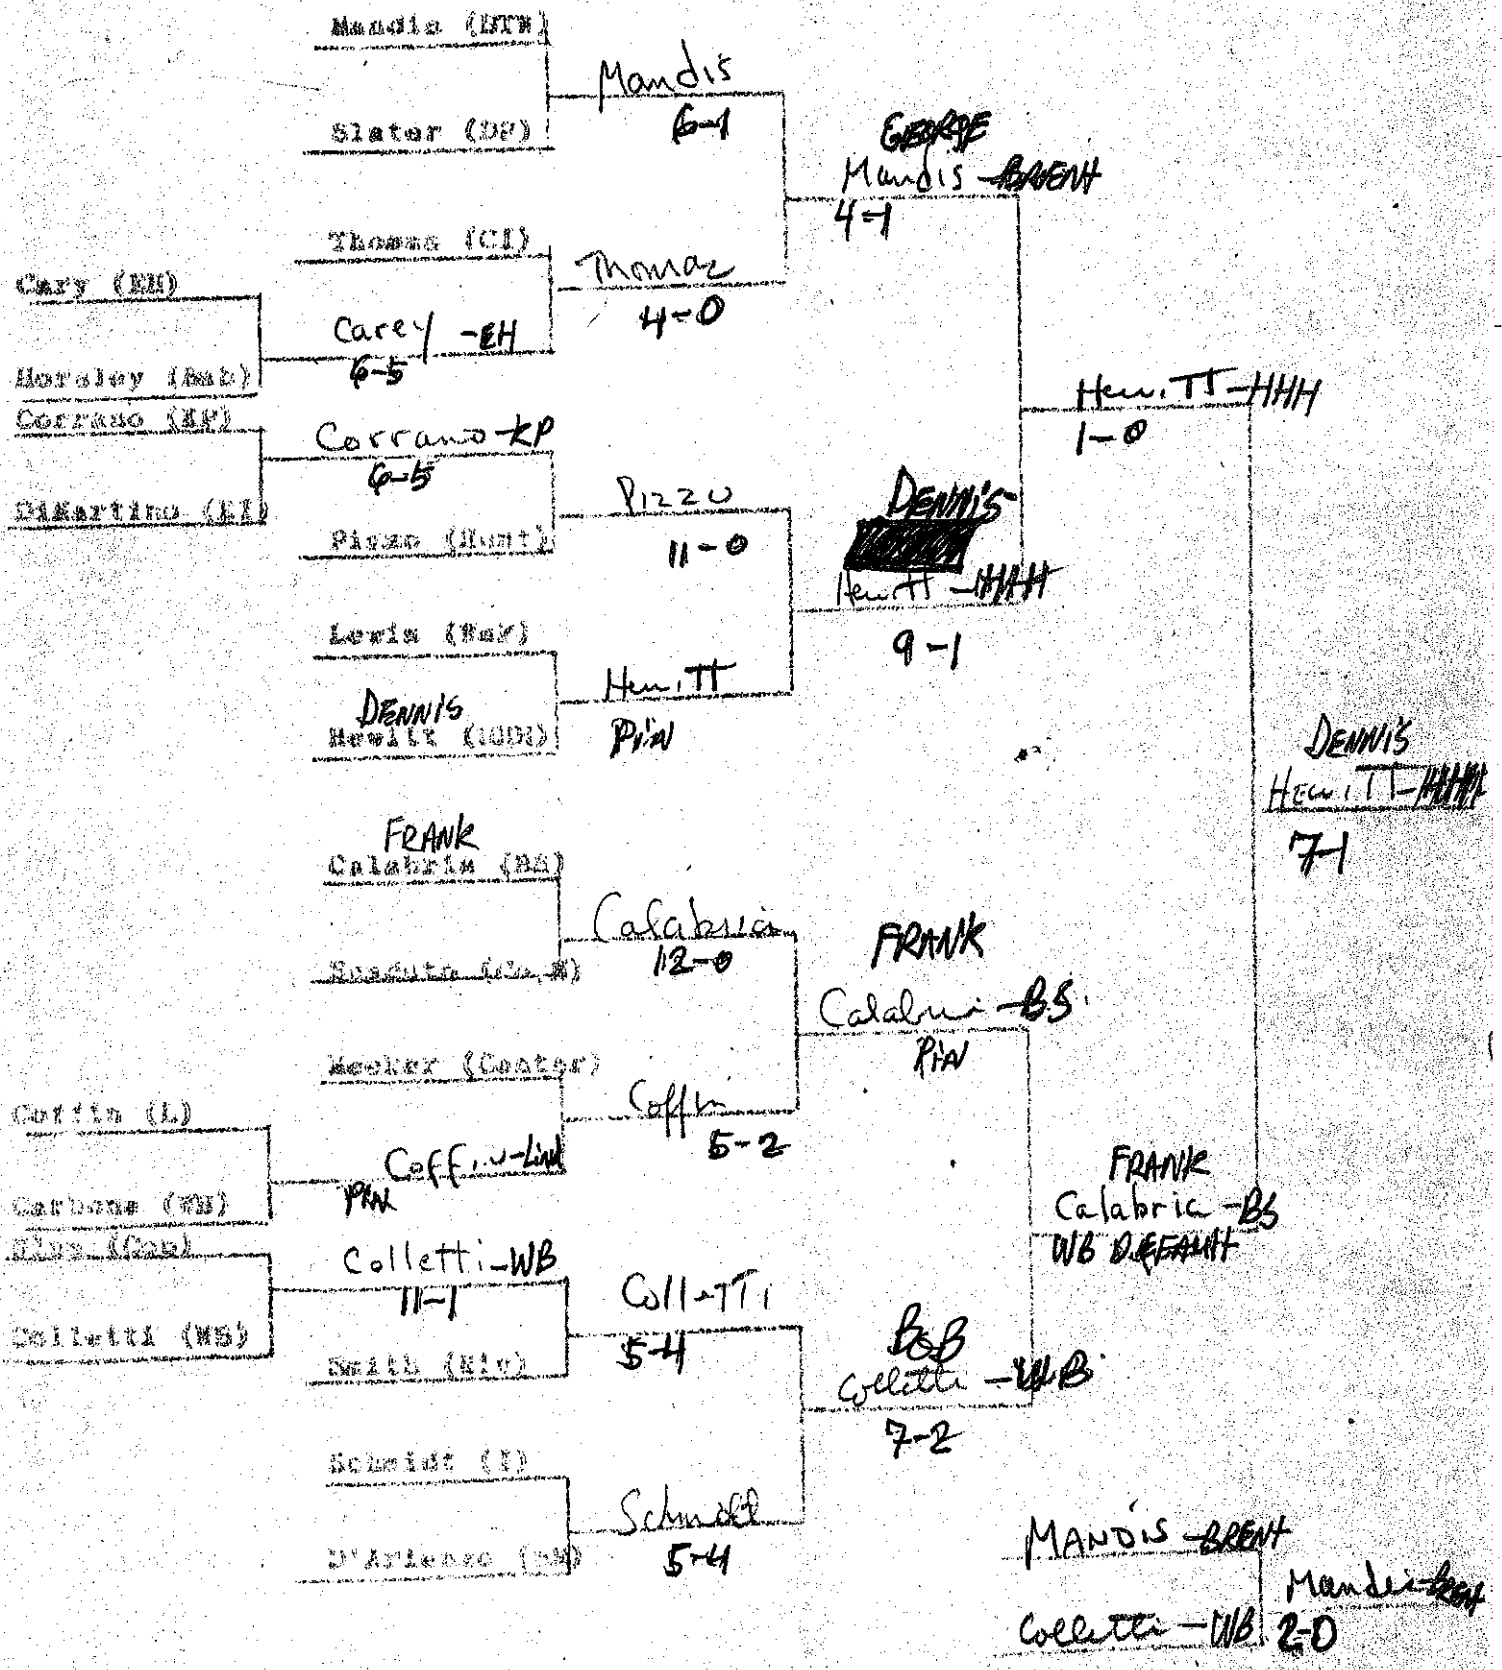

ALAN
BRIGHTS

AHMES
Pin

AHMES - WIND

WIND

TRIBBLE - Amity
AHMES - WIND
8-0

141 Lb. Class

158 Bn. CLASS

170 Lb. Class